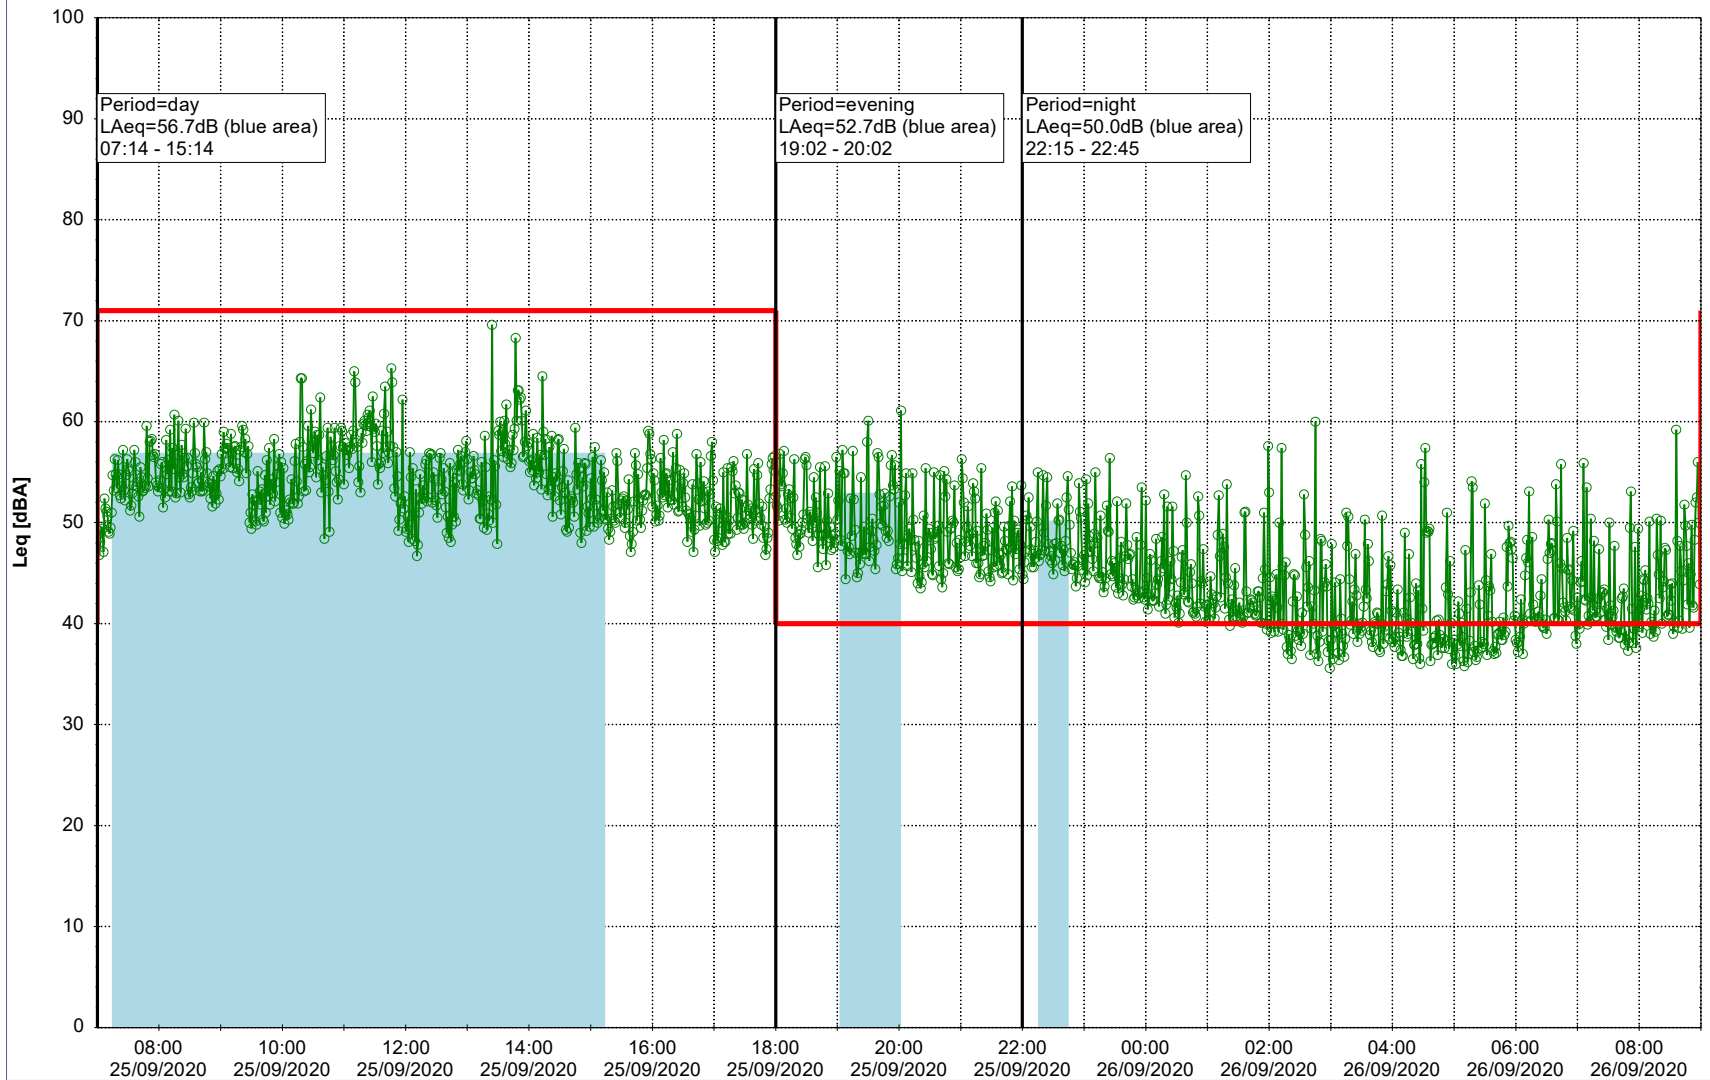

...

Noise Time Related Diagram

24/09/2020
25/09/2020

○ ○ ○ ○ NEL_NS01

Project: Kronos Sydhavnen
Construction: Ny Ellebjerg
Location: N-V

Plan View

Remarks

...

Noise Time Related Diagram

25/09/2020
26/09/2020

○ ○ ○ ○ NEL_NS01

Project: Kronos Sydhavnen
Construction: Ny Ellebjerg
Location: N-V

Plan View

Remarks

...

Noise Time Related Diagram

26/09/2020
27/09/2020

○ ○ ○ ○ NEL_NS01

Project: Kronos Sydhavnen
Construction: Ny Ellebjerg
Location: N-V

Plan View

Remarks

...

Noise Time Related Diagram

27/09/2020
28/09/2020