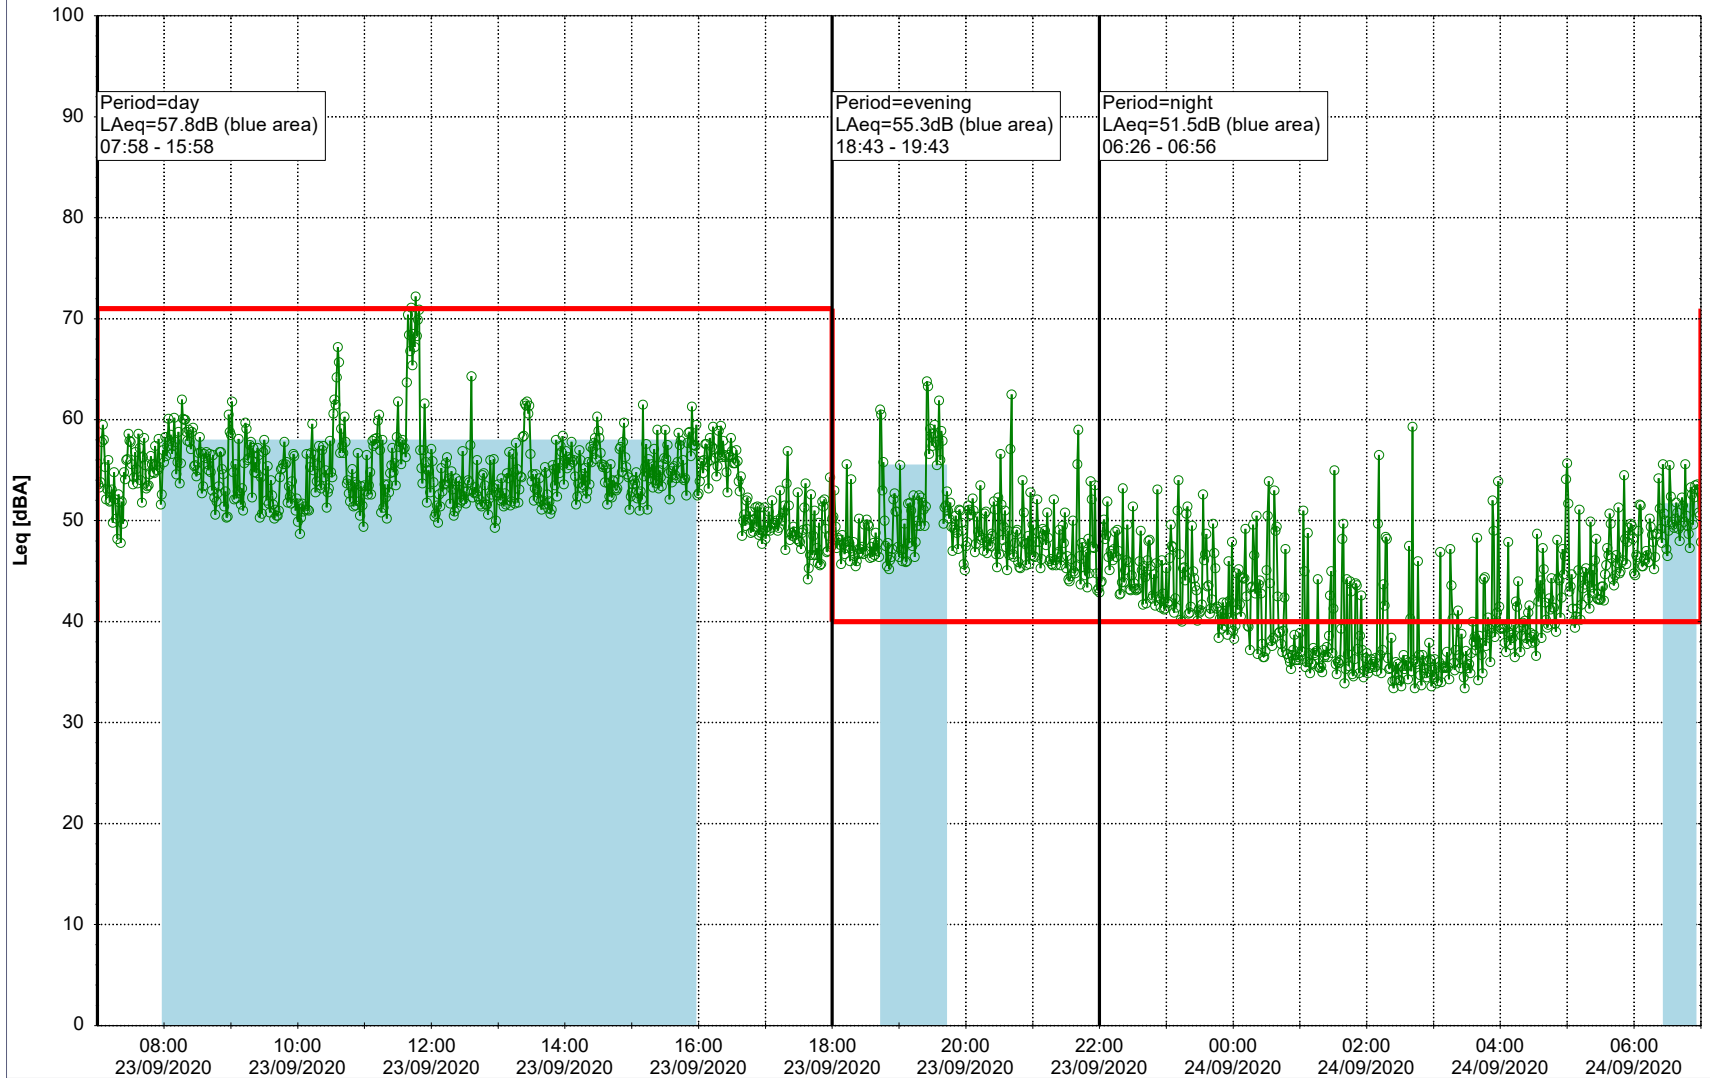

Plan View

Remarks

...

Noise Time Related Diagram

22/09/2020
23/09/2020

○ ○ ○ ○ NEL_NS01

Project: Kronos Sydhavnen
Construction: Ny Ellebjerg
Location: N-V

Plan View

Remarks

...

Noise Time Related Diagram

23/09/2020
24/09/2020

○○○ NEL_NS01

Project: Kronos Sydhavnen
Construction: Ny Ellebjerg
Location: N-V

Plan View

Remarks

Noise Time Related Diagram

25/09/2020
26/09/2020

○ ○ ○ ○ NEL_NS01

Project: Kronos Sydhavnen
Construction: Ny Ellebjerg
Location: N-V

Plan View

Remarks

...

Noise Time Related Diagram

26/09/2020
27/09/2020

○ ○ ○ ○ NEL_NS01

Project: Kronos Sydhavnen
Construction: Ny Ellebjerg
Location: N-V

Plan View

Remarks

...

Noise Time Related Diagram

27/09/2020
28/09/2020