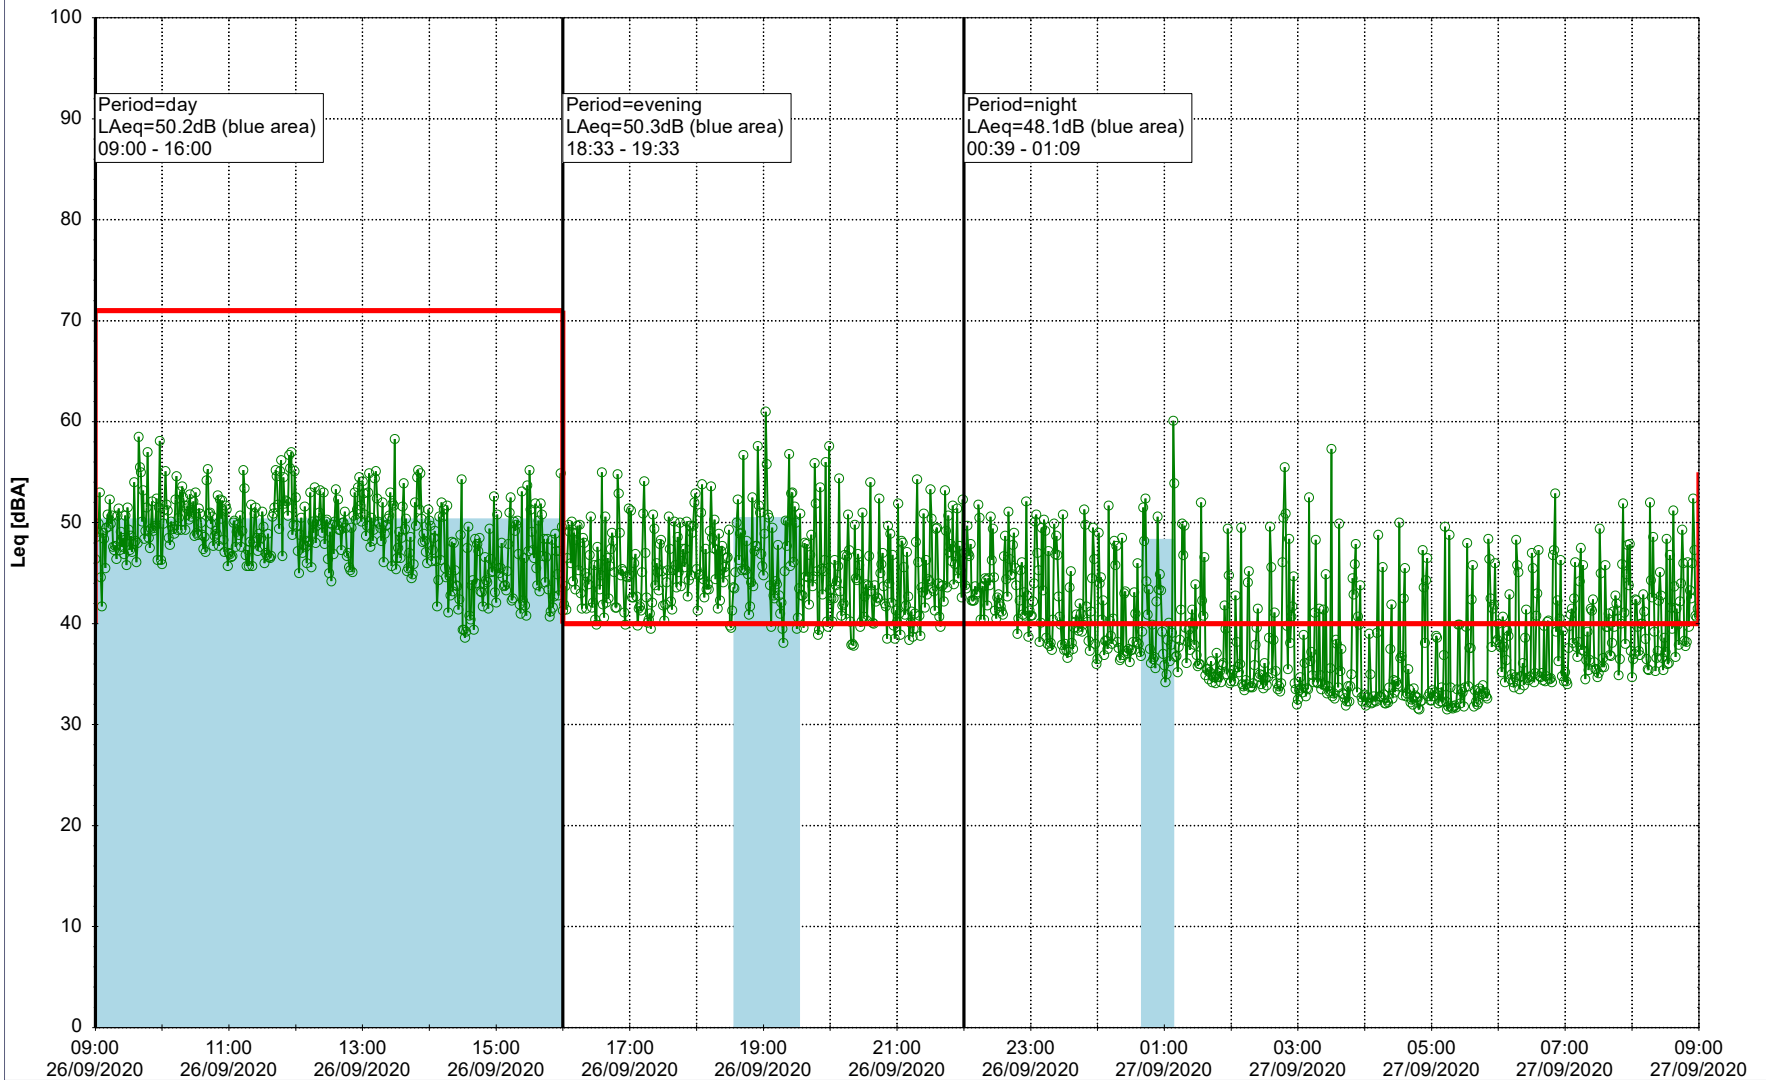

Noise Time Related Diagram

25/09/2020
26/09/2020

○ ○ ○ ○ NEL_NS01

Project: Kronos Sydhavnen
Construction: Ny Ellebjerg
Location: N-V

Plan View

Remarks

...

Noise Time Related Diagram

26/09/2020
27/09/2020

○ ○ ○ ○ NEL_NS01

Project: Kronos Sydhavnen
Construction: Ny Ellebjerg
Location: N-V

Plan View

Remarks

...

Noise Time Related Diagram

27/09/2020
28/09/2020