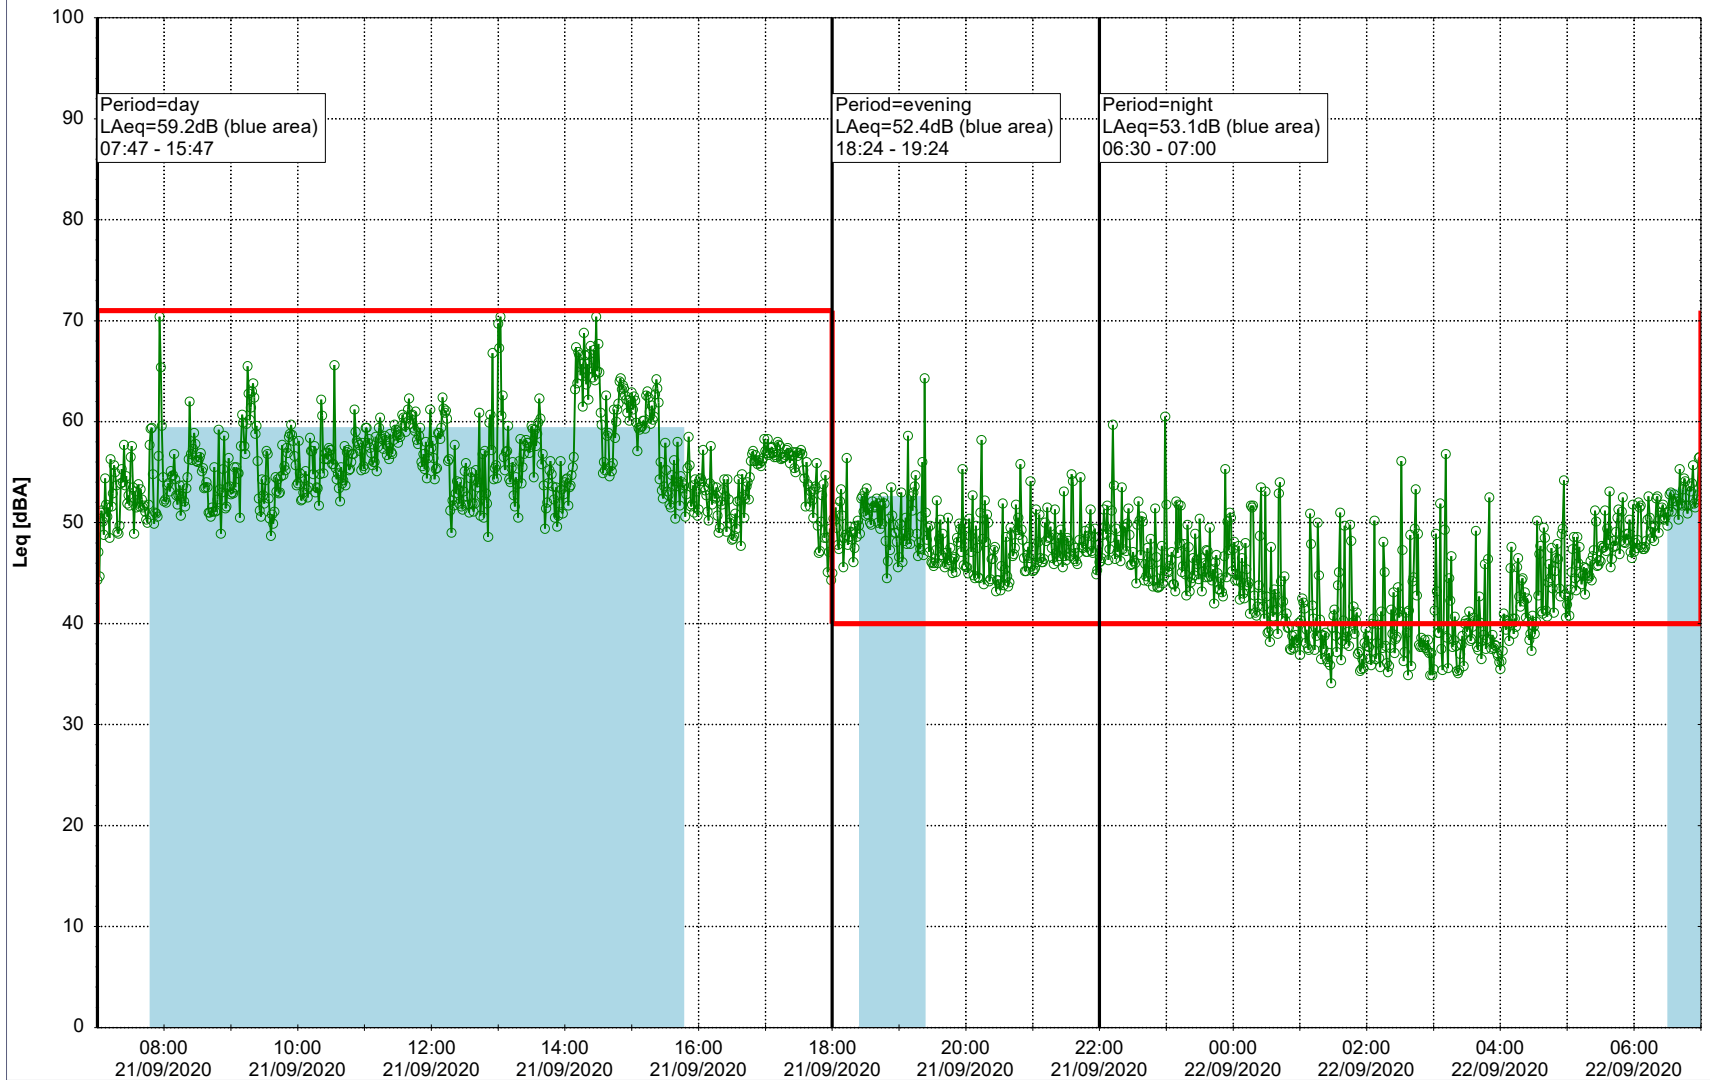

Project: Kronos Sydhavnen
Construction: Ny Ellebjerg
Location: N-V

Plan View

Remarks

...

Noise Time Related Diagram

21/09/2020
22/09/2020

○ ○ ○ ○ NEL_NS01

Project: Kronos Sydhavnen
Construction: Ny Ellebjerg
Location: N-V

Plan View

Remarks

...

Noise Time Related Diagram

22/09/2020
23/09/2020

○ ○ ○ ○ NEL_NS01

Project: Kronos Sydhavnen
Construction: Ny Ellebjerg
Location: N-V

Plan View

Remarks

...

Noise Time Related Diagram

23/09/2020
24/09/2020

○○○ NEL_NS01

Project: Kronos Sydhavnen
Construction: Ny Ellebjerg
Location: N-V

Plan View

Remarks

26/09/2020
27/09/2020

○ ○ ○ ○ NEL_NS01

Project: Kronos Sydhavnen
Construction: Ny Ellebjerg
Location: N-V

Plan View

Remarks

...

Noise Time Related Diagram

27/09/2020
28/09/2020