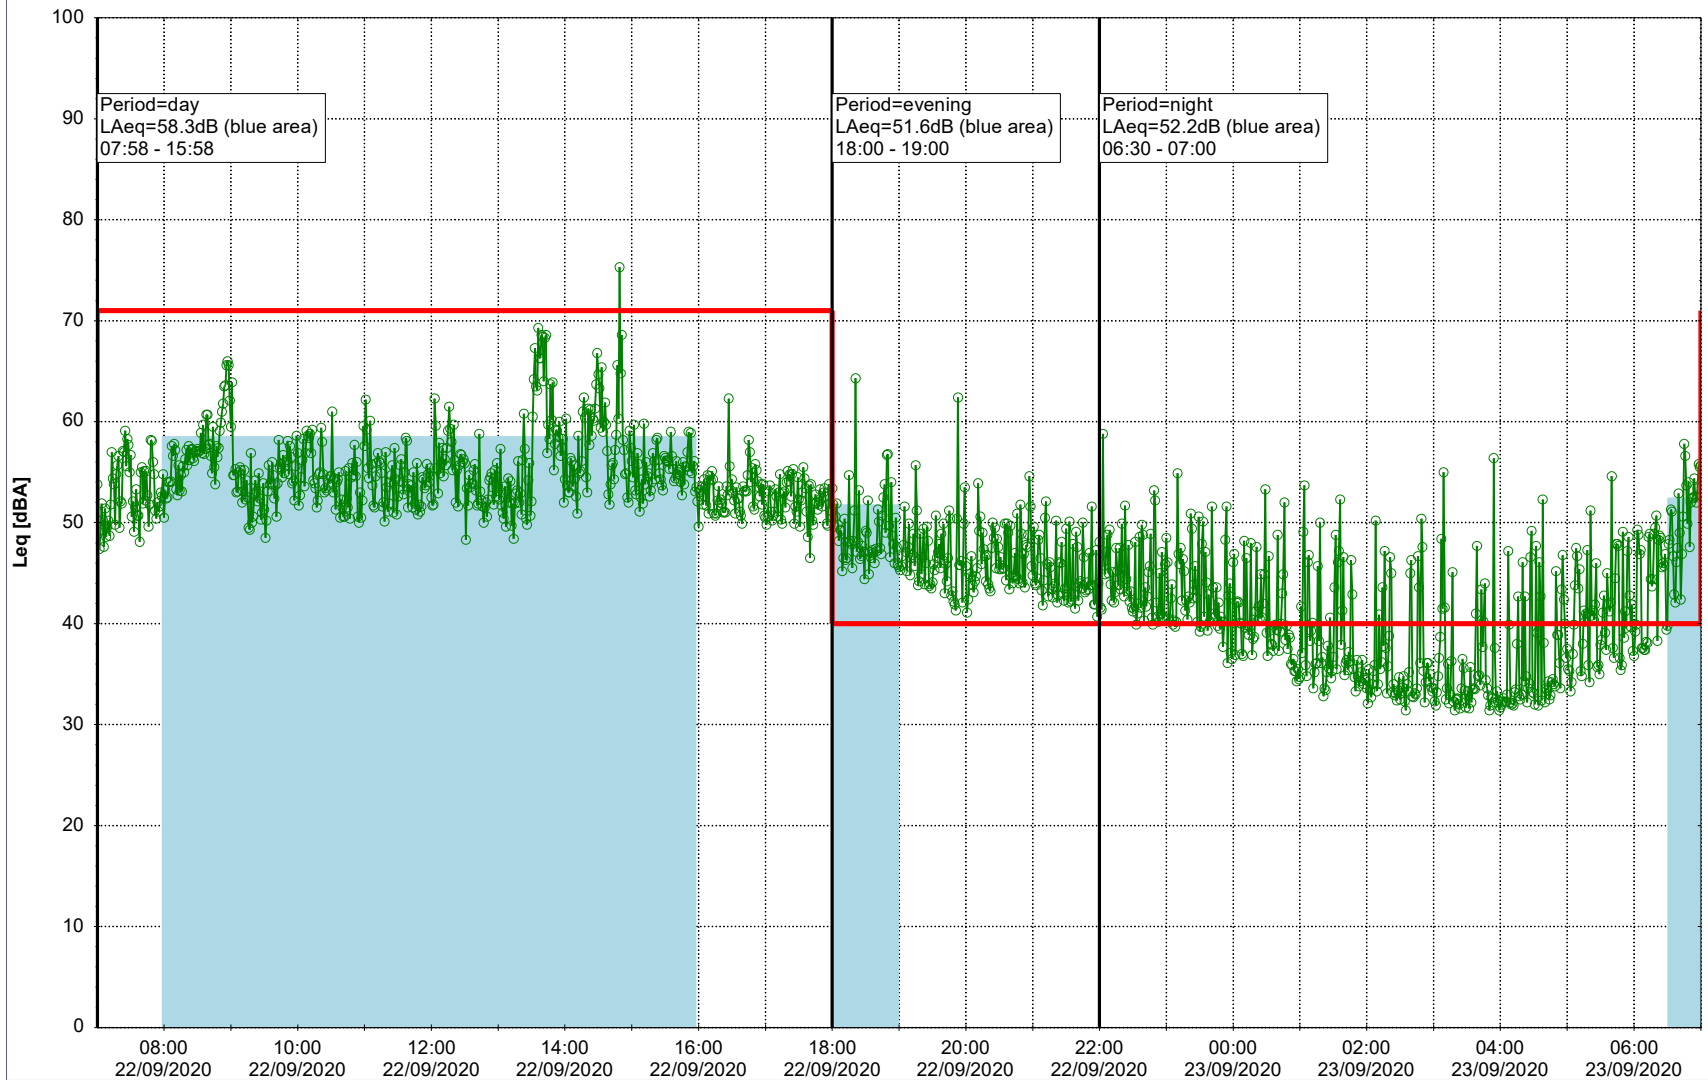

Plan View

Remarks

...

Noise Time Related Diagram

22/09/2020
23/09/2020

○ ○ ○ ○ NEL_NS01

Project: Kronos Sydhavnen
Construction: Ny Ellebjerg
Location: N-V

Plan View

Remarks

...

Noise Time Related Diagram

23/09/2020
24/09/2020

○○○ NEL_NS01

Project: Kronos Sydhavnen
Construction: Ny Ellebjerg
Location: N-V

Plan View

Remarks

Noise Time Related Diagram

25/09/2020
26/09/2020

○ ○ ○ ○ NEL_NS01

Project: Kronos Sydhavnen
Construction: Ny Ellebjerg
Location: N-V

Plan View

Remarks

...

Noise Time Related Diagram

26/09/2020
27/09/2020

○ ○ ○ ○ NEL_NS01

Project: Kronos Sydhavnen
Construction: Ny Ellebjerg
Location: N-V

Plan View

Remarks

...

Noise Time Related Diagram

27/09/2020
28/09/2020