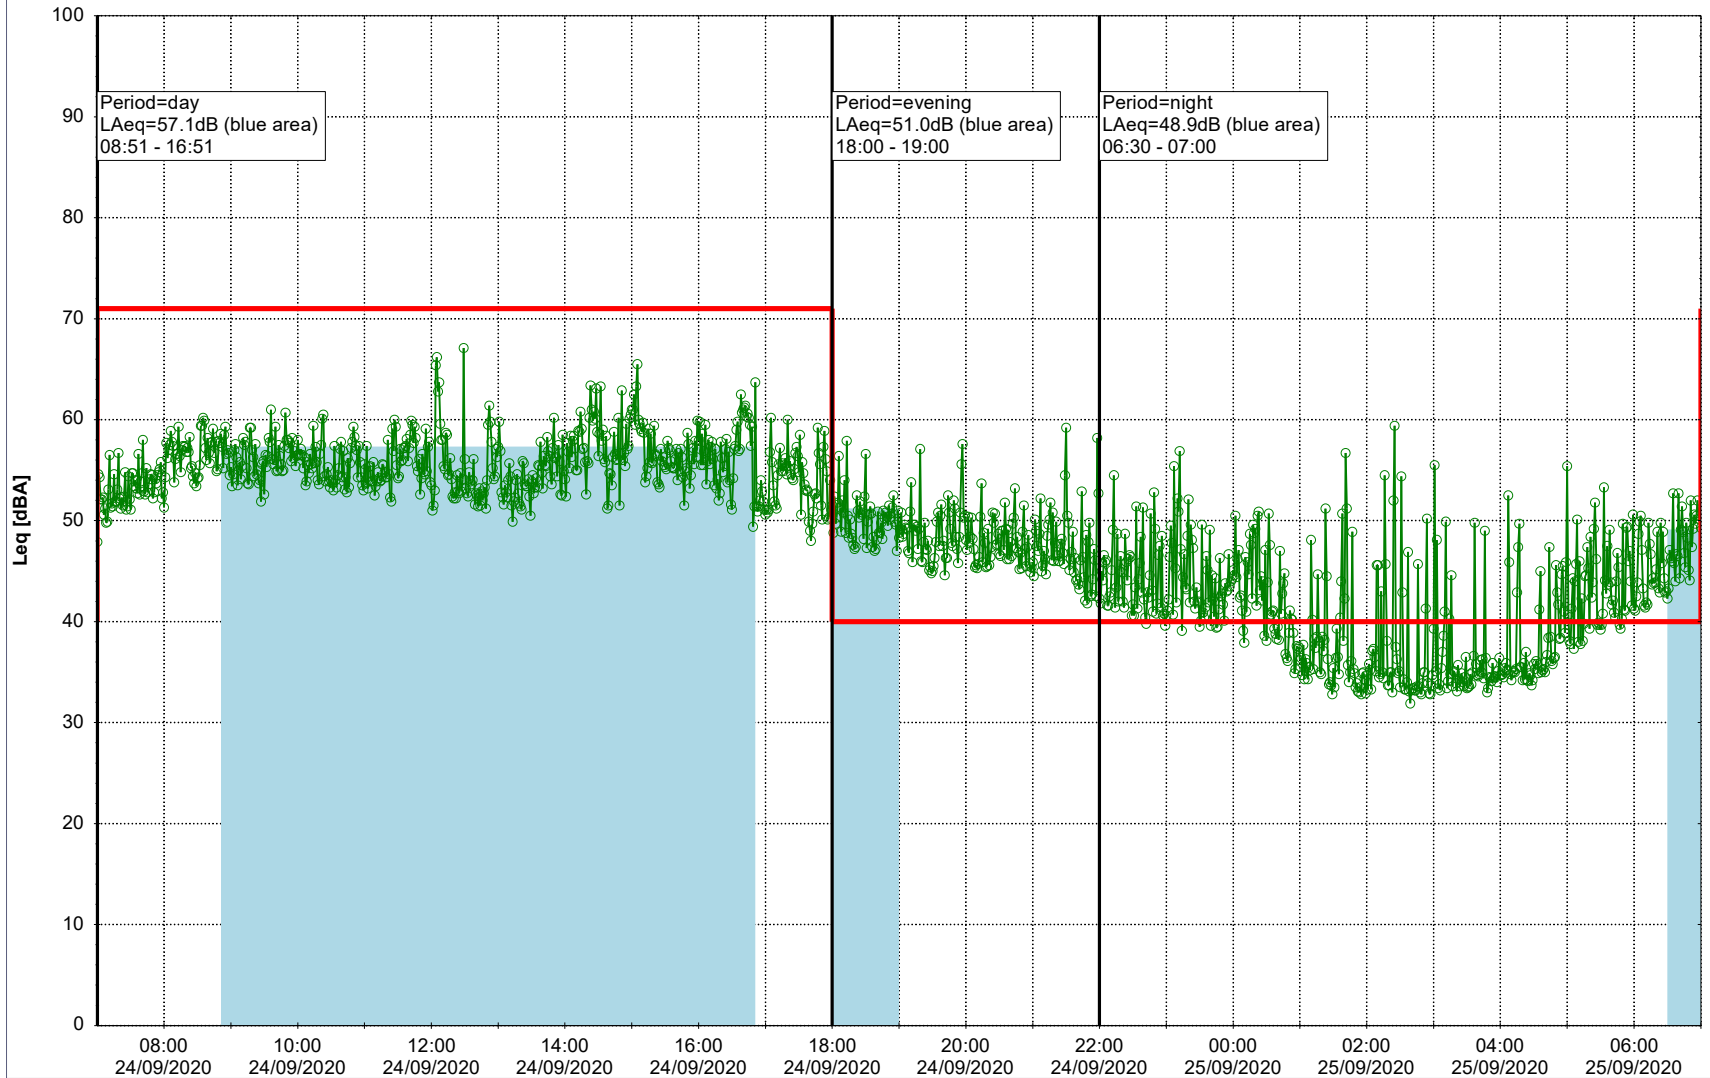

Remarks

...

Noise Time Related Diagram

23/09/2020
24/09/2020

○○○ NEL_NS01

Project: Kronos Sydhavnen
Construction: Ny Ellebjerg
Location: N-V

Plan View

Remarks

...

Noise Time Related Diagram

24/09/2020
25/09/2020

○ ○ ○ ○ NEL_NS01

Project: Kronos Sydhavnen
Construction: Ny Ellebjerg
Location: N-V

Plan View

Remarks

...

Noise Time Related Diagram

25/09/2020
26/09/2020

○ ○ ○ ○ NEL_NS01

Project: Kronos Sydhavnen
Construction: Ny Ellebjerg
Location: N-V

Plan View

Remarks

...

Noise Time Related Diagram

26/09/2020
27/09/2020

○ ○ ○ ○ NEL_NS01

Project: Kronos Sydhavnen
Construction: Ny Ellebjerg
Location: N-V

Plan View

Remarks

...

Noise Time Related Diagram

27/09/2020
28/09/2020