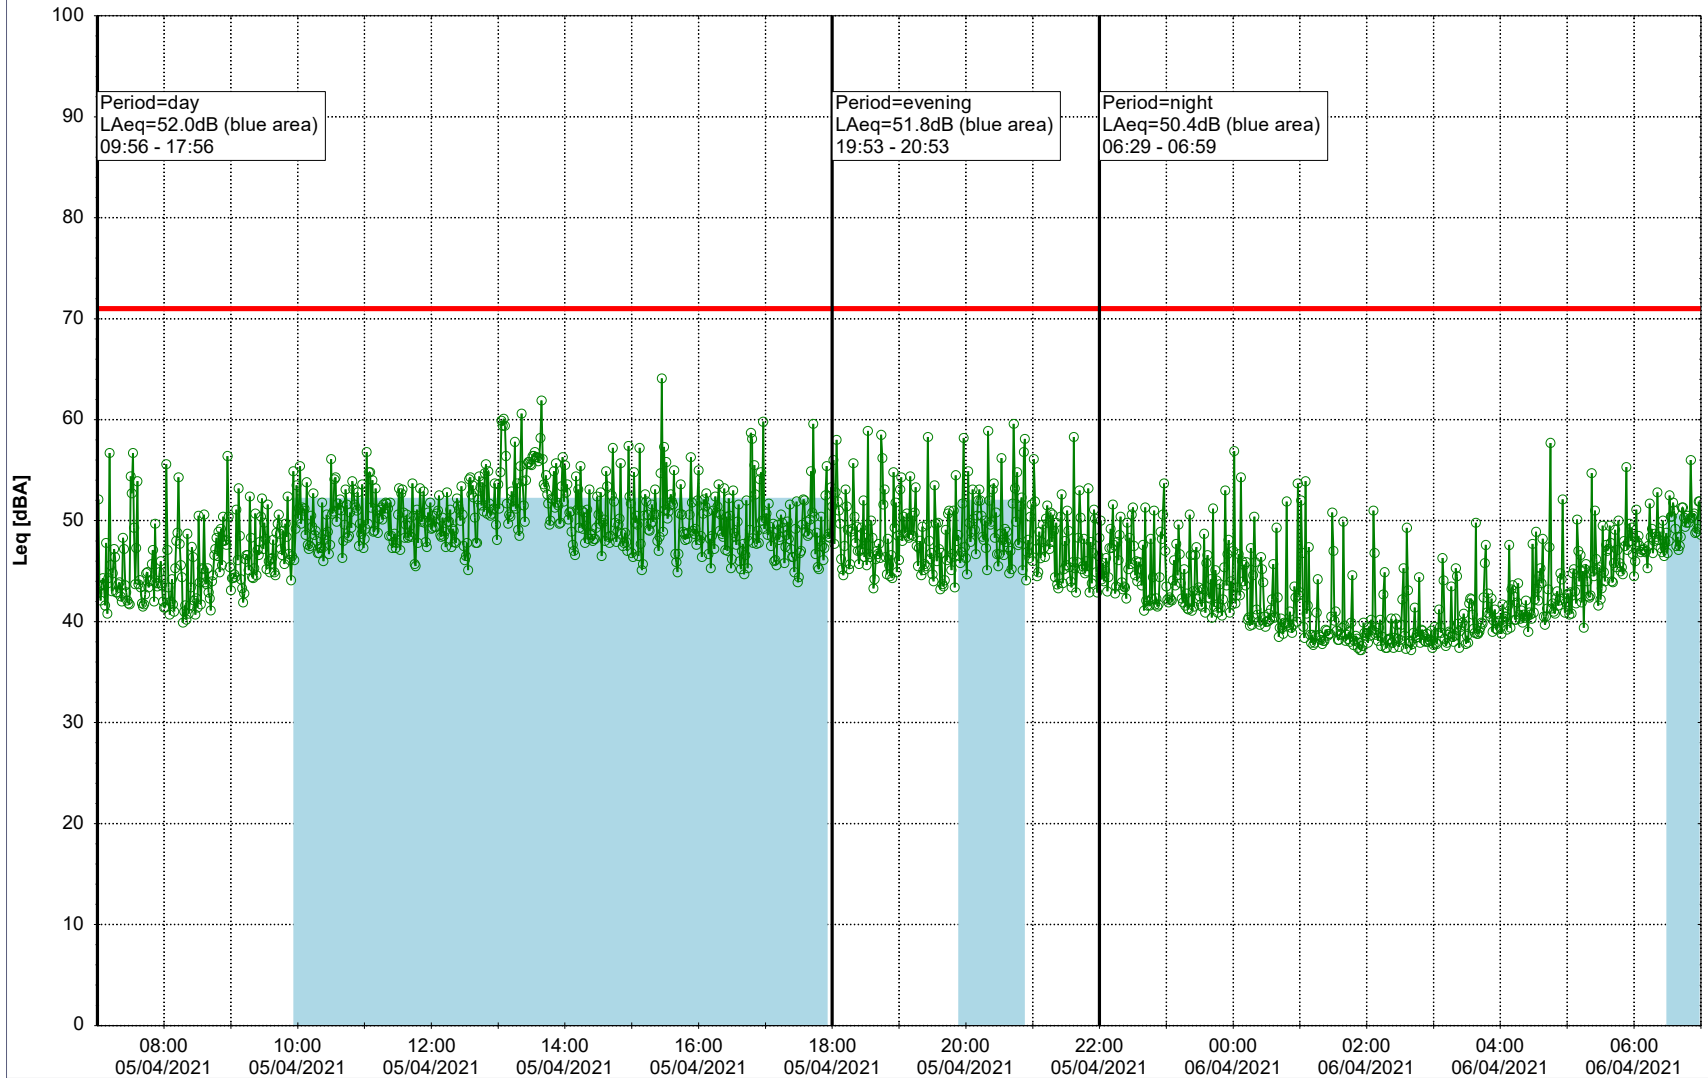

Project: Kronos Sydhavnen
Construction: Ny Ellebjerg
Location: N-V

Plan View

Remarks

...

Noise Time Related Diagram

05/04/2021
06/04/2021

○ ○ ○ ○ NEL_NS01

Project: Kronos Sydhavnen
Construction: Ny Ellebjerg
Location: N-V

Plan View

Remarks

...

Noise Time Related Diagram

06/04/2021
07/04/2021

○ ○ ○ NEL_NS01

Project: Kronos Sydhavnen
Construction: Ny Ellebjerg
Location: N-V

Plan View

Remarks

...

Noise Time Related Diagram

07/04/2021
08/04/2021

○ NEL_NS01

Project: Kronos Sydhavnen
Construction: Ny Ellebjerg
Location: N-V

Plan View

Remarks

10/04/2021
11/04/2021

○ NEL_NS01

Project: Kronos Sydhavnen
Construction: Ny Ellebjerg
Location: N-V

Plan View

Remarks

...

Noise Time Related Diagram

11/04/2021
12/04/2021