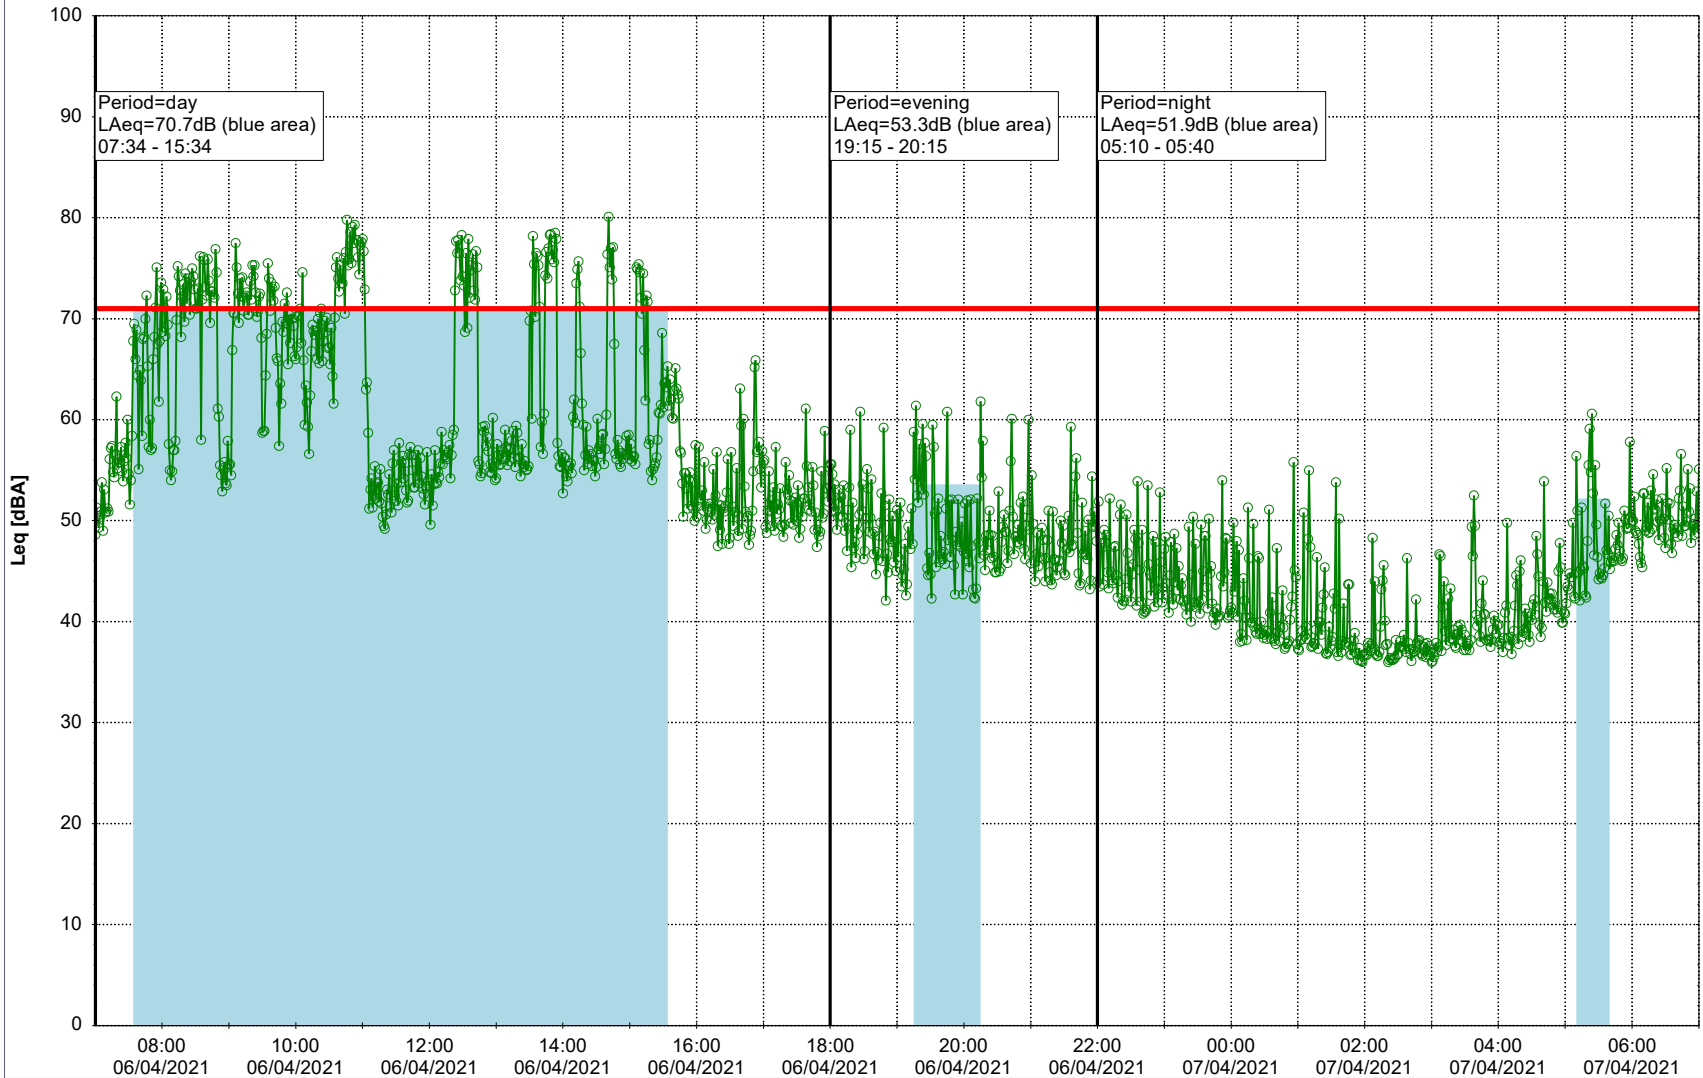

Plan View

Remarks

...

Noise Time Related Diagram

06/04/2021
07/04/2021

○ ○ ○ NEL_NS01

Project: Kronos Sydhavnen
Construction: Ny Ellebjerg
Location: N-V

Plan View

Remarks

...

Noise Time Related Diagram

07/04/2021
08/04/2021

○ NEL_NS01

Project: Kronos Sydhavnen
Construction: Ny Ellebjerg
Location: N-V

Plan View

Remarks

Noise Time Related Diagram

09/04/2021
10/04/2021

○ ○ ○ ○ NEL_NS01

Project: Kronos Sydhavnen
Construction: Ny Ellebjerg
Location: N-V

Plan View

Remarks

...

Noise Time Related Diagram

10/04/2021
11/04/2021

○ NEL_NS01

Project: Kronos Sydhavnen
Construction: Ny Ellebjerg
Location: N-V

Plan View

Remarks

...

Noise Time Related Diagram

11/04/2021
12/04/2021