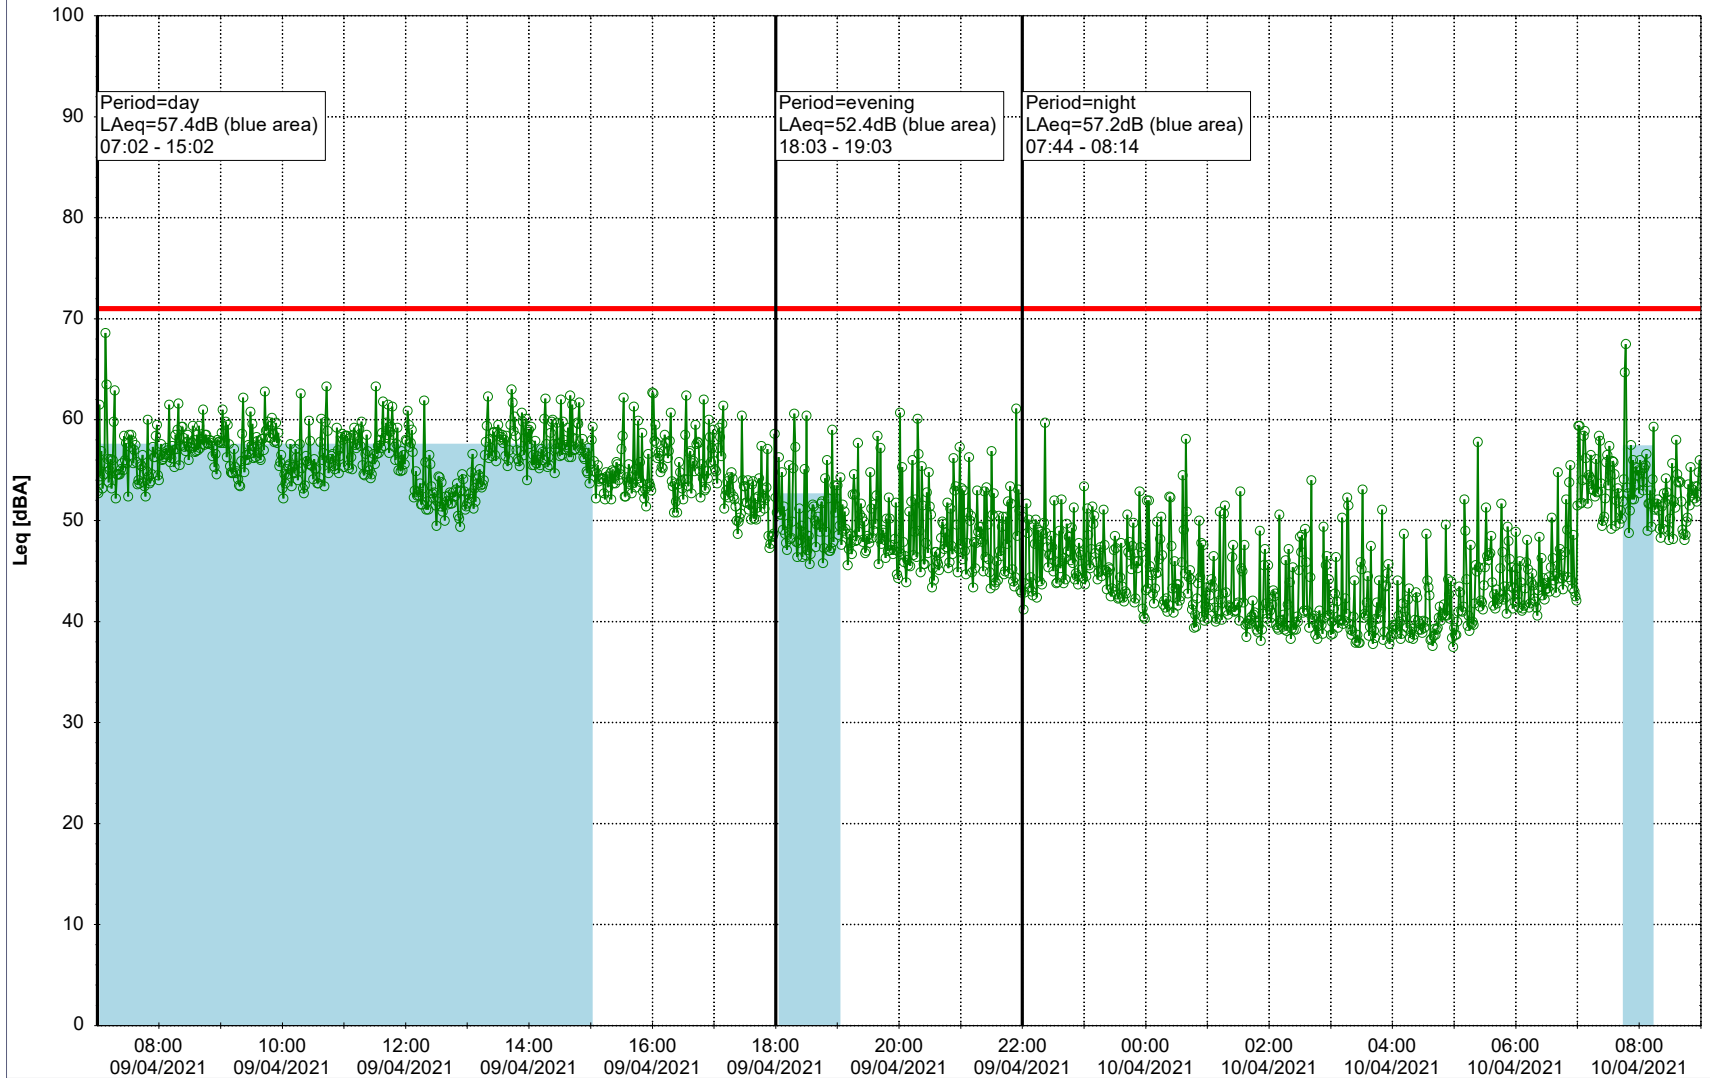

...

Noise Time Related Diagram

08/04/2021
09/04/2021

○ ○ ○ ○ NEL_NS01

Project: Kronos Sydhavnen
Construction: Ny Ellebjerg
Location: N-V

Plan View

Remarks

...

Noise Time Related Diagram

09/04/2021
10/04/2021

○ ○ ○ ○ NEL_NS01

Project: Kronos Sydhavnen
Construction: Ny Ellebjerg
Location: N-V

Plan View

Remarks

...

Noise Time Related Diagram

10/04/2021
11/04/2021

○ NEL_NS01

Project: Kronos Sydhavnen
Construction: Ny Ellebjerg
Location: N-V

Plan View

Remarks

...

Noise Time Related Diagram

11/04/2021
12/04/2021