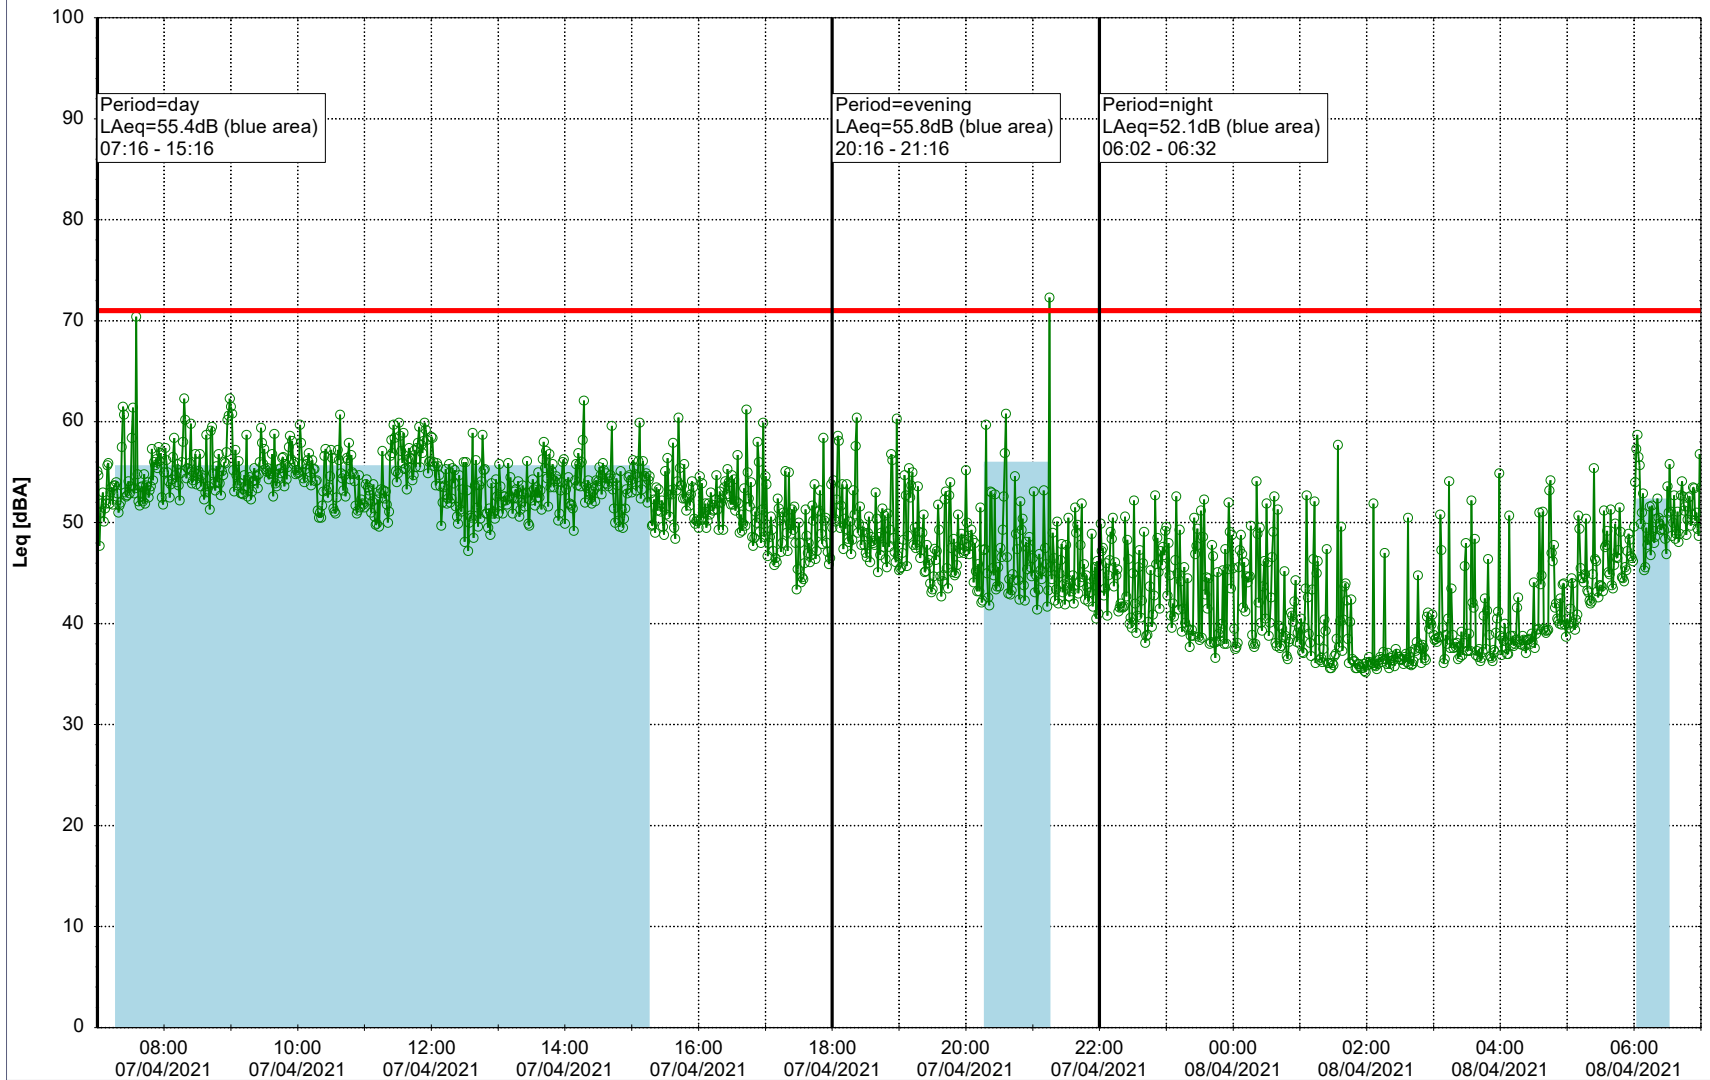

Plan View

Remarks

...

Noise Time Related Diagram

06/04/2021
07/04/2021

○ ○ ○ NEL_NS01

Project: Kronos Sydhavnen
Construction: Ny Ellebjerg
Location: N-V

Plan View

Remarks

...

Noise Time Related Diagram

07/04/2021
08/04/2021

○ NEL_NS01

Project: Kronos Sydhavnen
Construction: Ny Ellebjerg
Location: N-V

Plan View

Remarks

Noise Time Related Diagram

09/04/2021
10/04/2021

○ ○ ○ ○ NEL_NS01

Project: Kronos Sydhavnen
Construction: Ny Ellebjerg
Location: N-V

Plan View

Remarks

...

Noise Time Related Diagram

10/04/2021
11/04/2021

○ NEL_NS01

Project: Kronos Sydhavnen
Construction: Ny Ellebjerg
Location: N-V

Plan View

Remarks

...

Noise Time Related Diagram

11/04/2021
12/04/2021