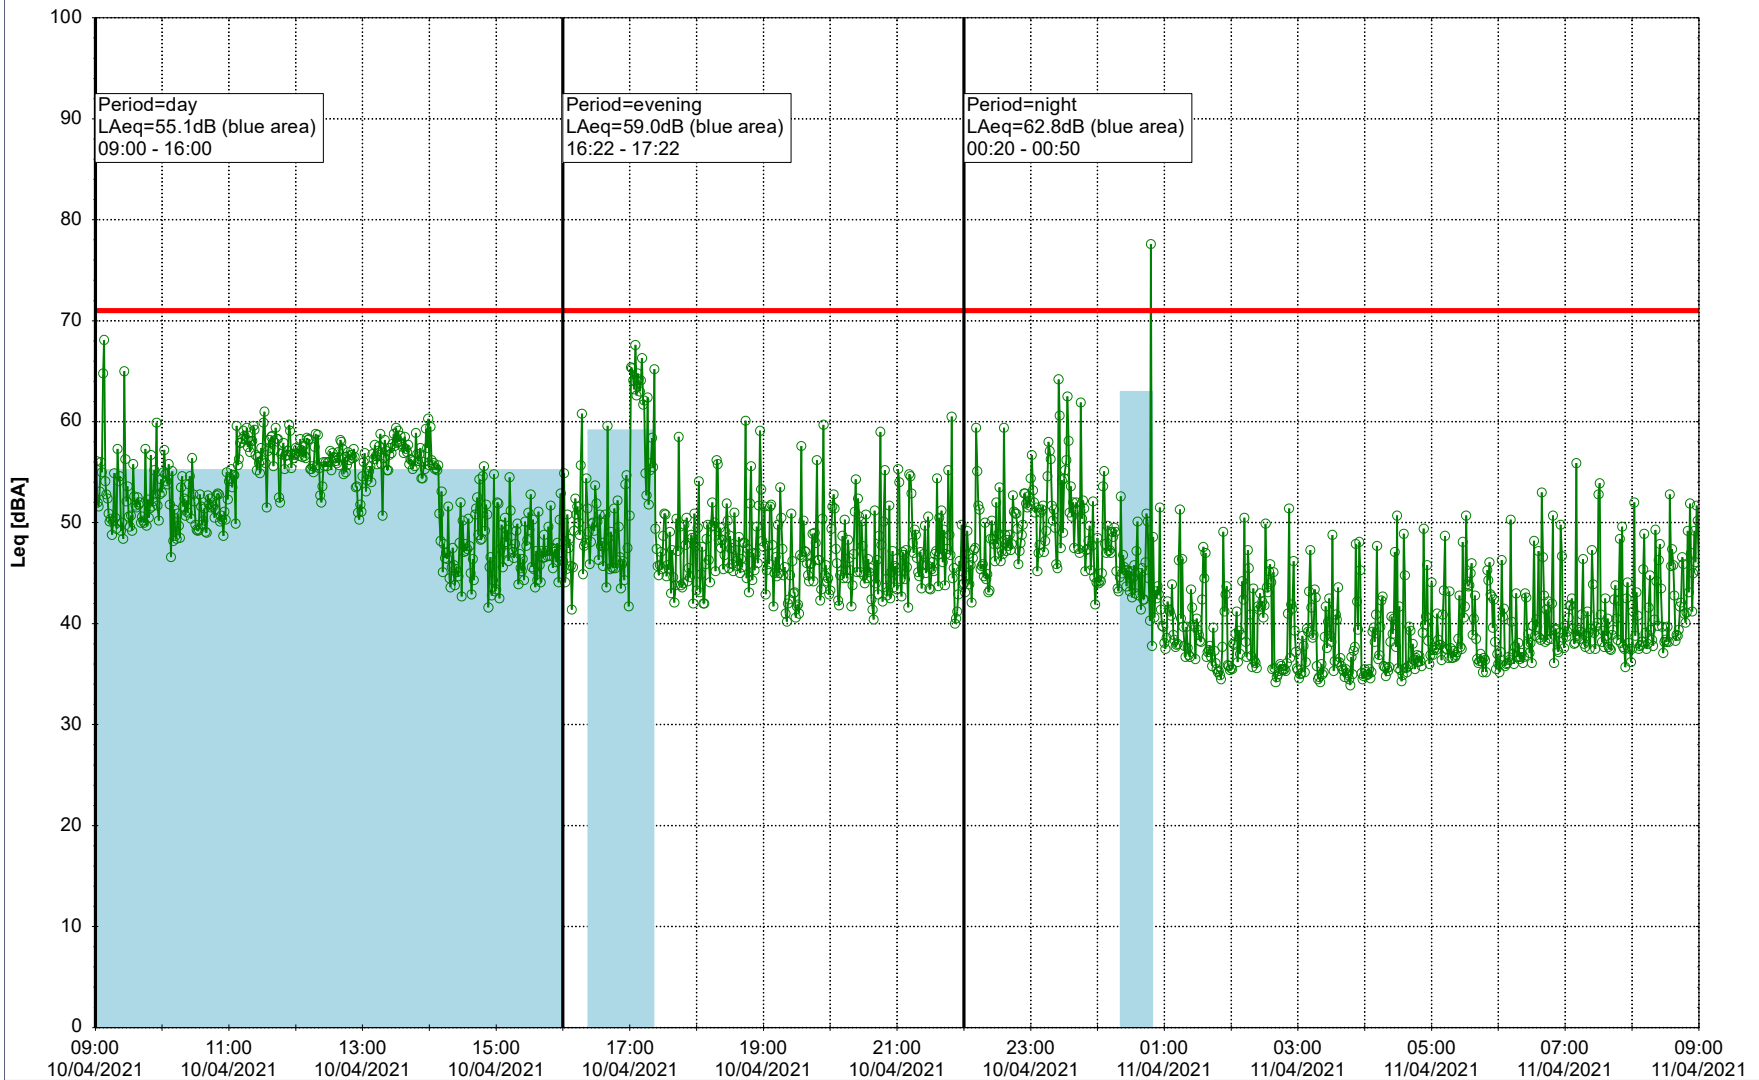

Noise Time Related Diagram

09/04/2021
10/04/2021

○ ○ ○ ○ NEL_NS01

Project: Kronos Sydhavnen
Construction: Ny Ellebjerg
Location: N-V

Plan View

Remarks

...

Noise Time Related Diagram

10/04/2021
11/04/2021

○ NEL_NS01

Project: Kronos Sydhavnen
Construction: Ny Ellebjerg
Location: N-V

Plan View

Remarks

...

Noise Time Related Diagram

11/04/2021
12/04/2021