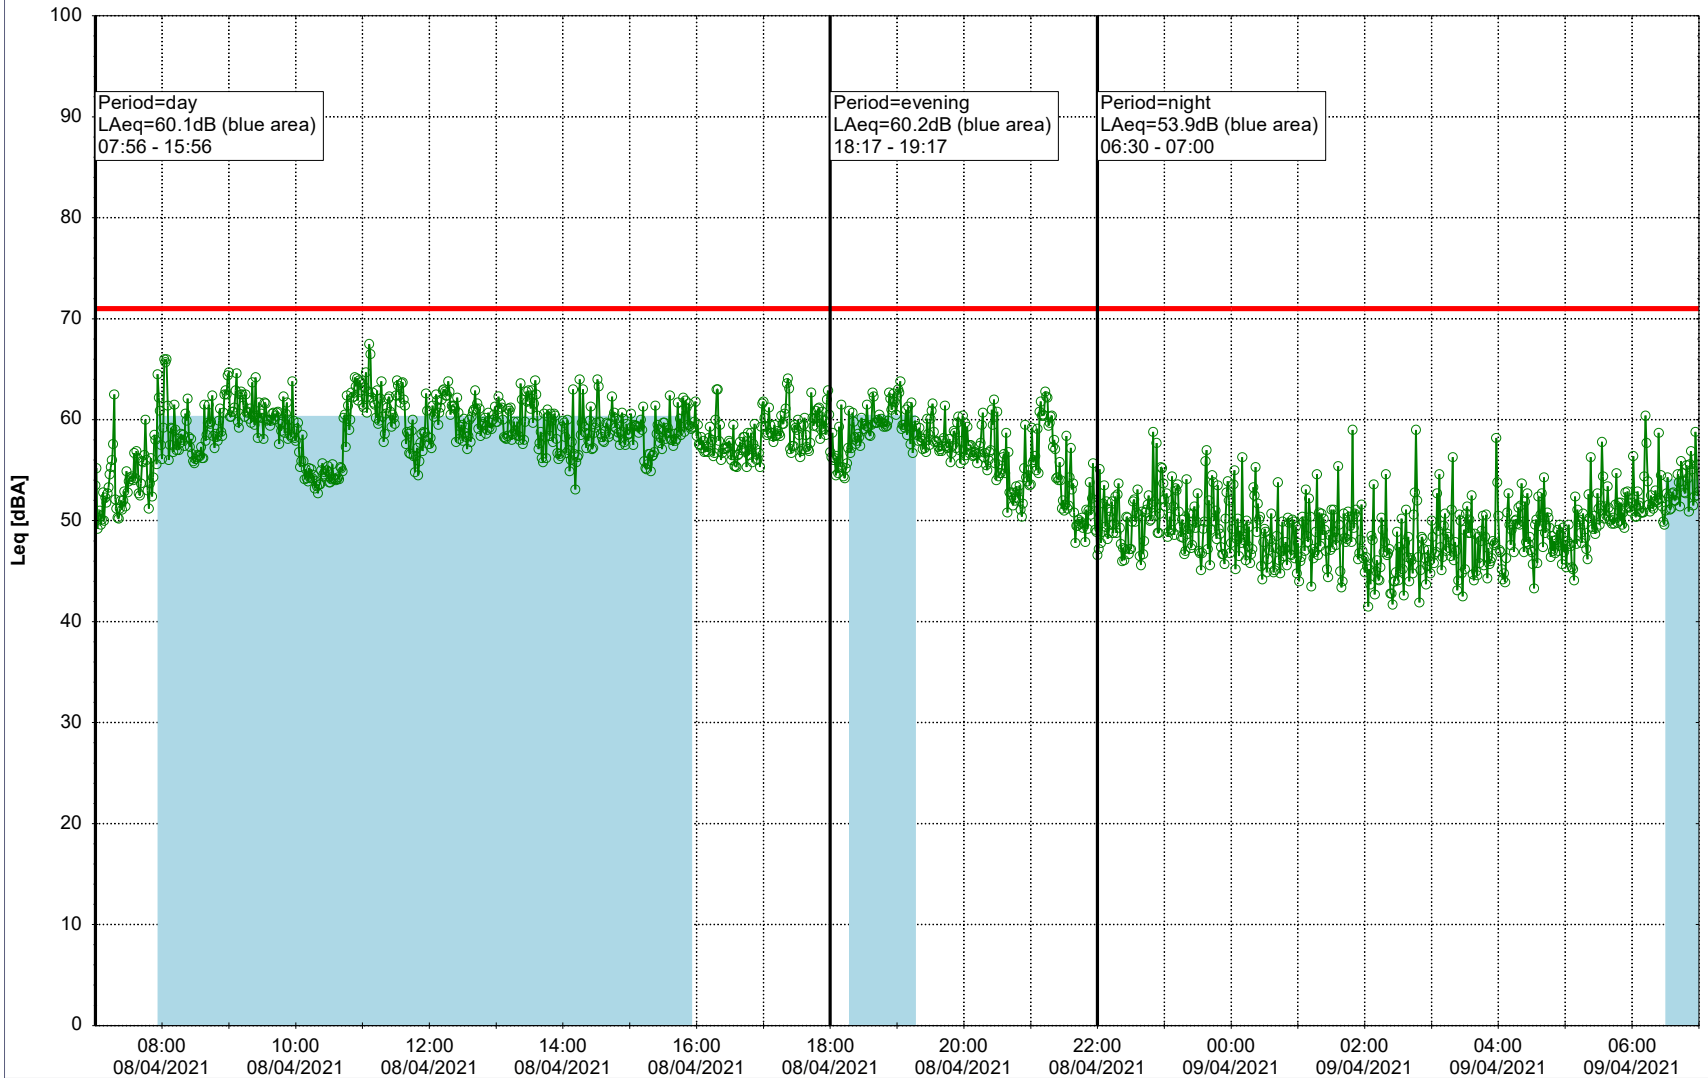

Remarks

...

Noise Time Related Diagram

07/04/2021
08/04/2021

○ NEL_NS01

Project: Kronos Sydhavnen
Construction: Ny Ellebjerg
Location: N-V

Plan View

Remarks

...

Noise Time Related Diagram

08/04/2021
09/04/2021

○ ○ ○ ○ NEL_NS01

Project: Kronos Sydhavnen
Construction: Ny Ellebjerg
Location: N-V

Plan View

Remarks

...

Noise Time Related Diagram

09/04/2021
10/04/2021

○ ○ ○ ○ NEL_NS01

Project: Kronos Sydhavnen
Construction: Ny Ellebjerg
Location: N-V

Plan View

Remarks

...

Noise Time Related Diagram

10/04/2021
11/04/2021

○ NEL_NS01

Project: Kronos Sydhavnen
Construction: Ny Ellebjerg
Location: N-V

Plan View

Remarks

...

Noise Time Related Diagram

11/04/2021
12/04/2021