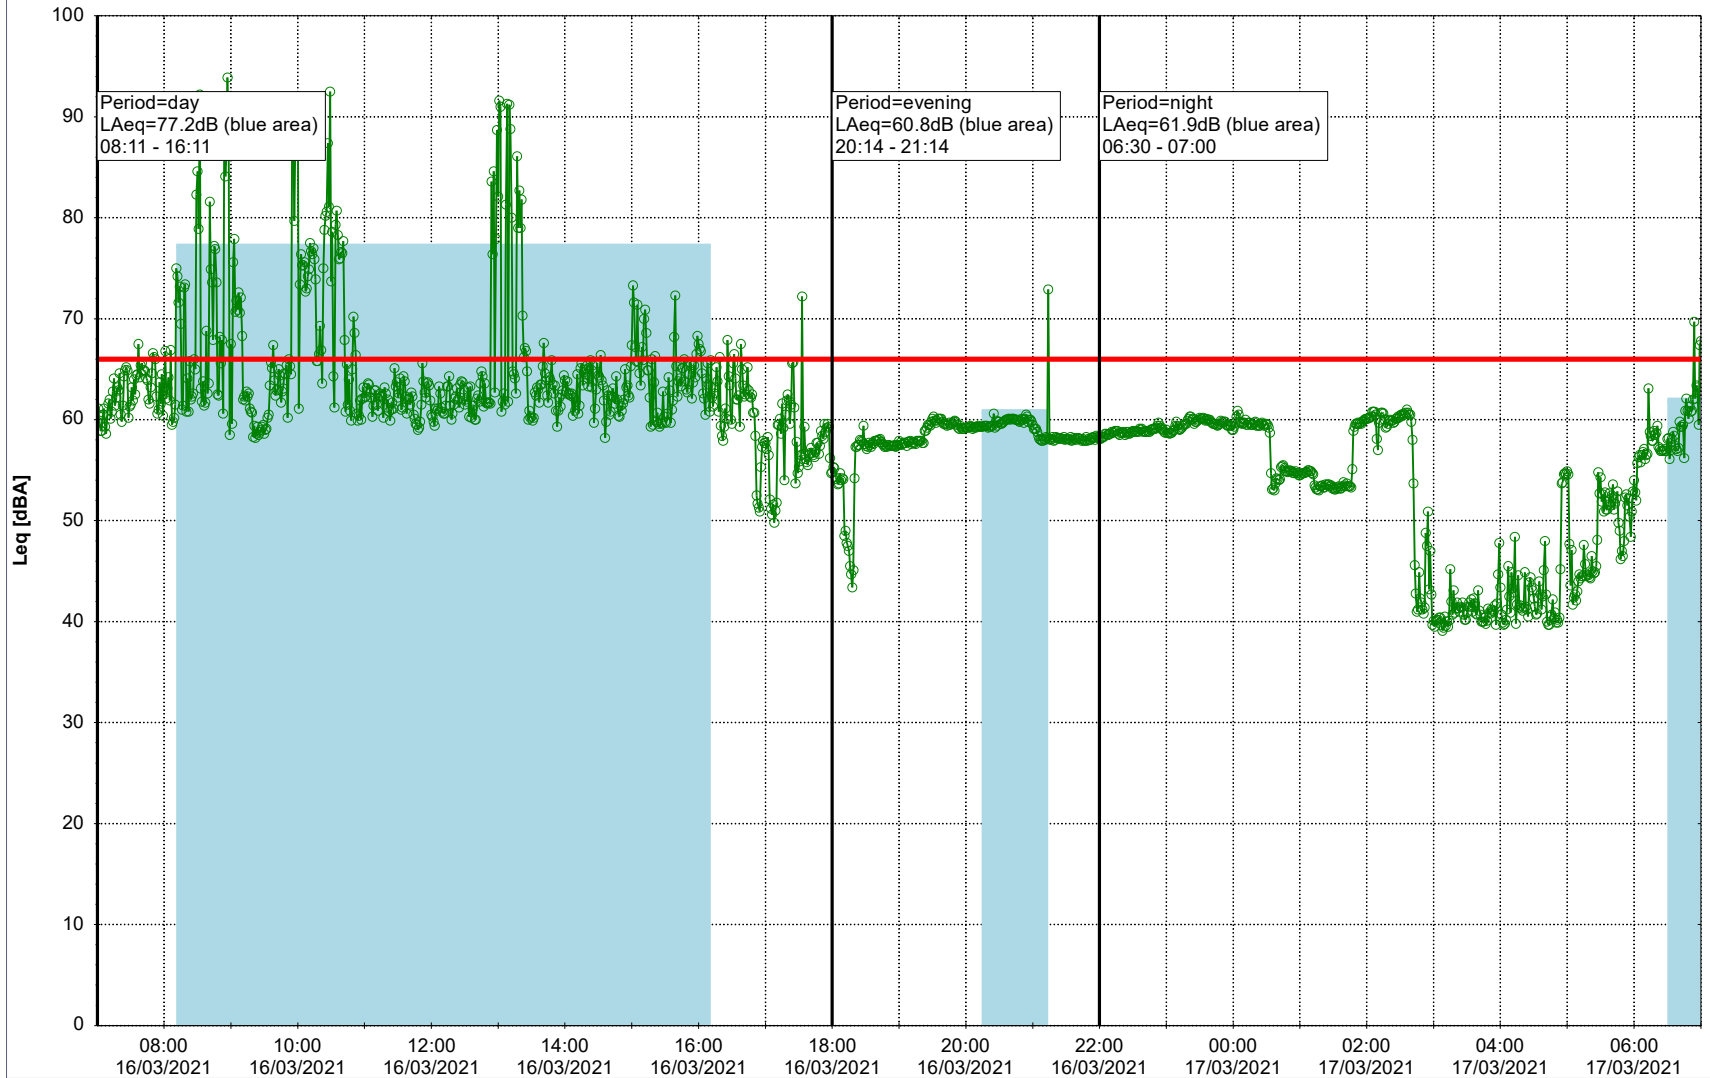

Plan View

Remarks

- Ørsted Værket

Noise Time Related Diagram

16/03/2021
17/03/2021

○○○ EBR-OVK_NS02

Project: Kronos Sydhavnen
Construction: Enghave Brygge
Location: N-V

Plan View

Remarks

- Ørsted Værket

Noise Time Related Diagram

17/03/2021
18/03/2021

○○○ EBR-OVK_NS02

Project: Kronos Sydhavnen
Construction: Enghave Brygge
Location: N-V

Plan View

Remarks

- Ørsted Værket

Noise Time Related Diagram

18/03/2021
19/03/2021

○○○ EBR-OVK_NS02

Project: Kronos Sydhavnen
Construction: Enghave Brygge
Location: N-V

Plan View

Remarks

- Ørsted Værket

Noise Time Related Diagram

19/03/2021
20/03/2021

○○○○ EBR-OVK_NS02

Project: Kronos Sydhavnen
Construction: Enghave Brygge
Location: N-V

Plan View

Remarks

- Ørsted Værket

Noise Time Related Diagram