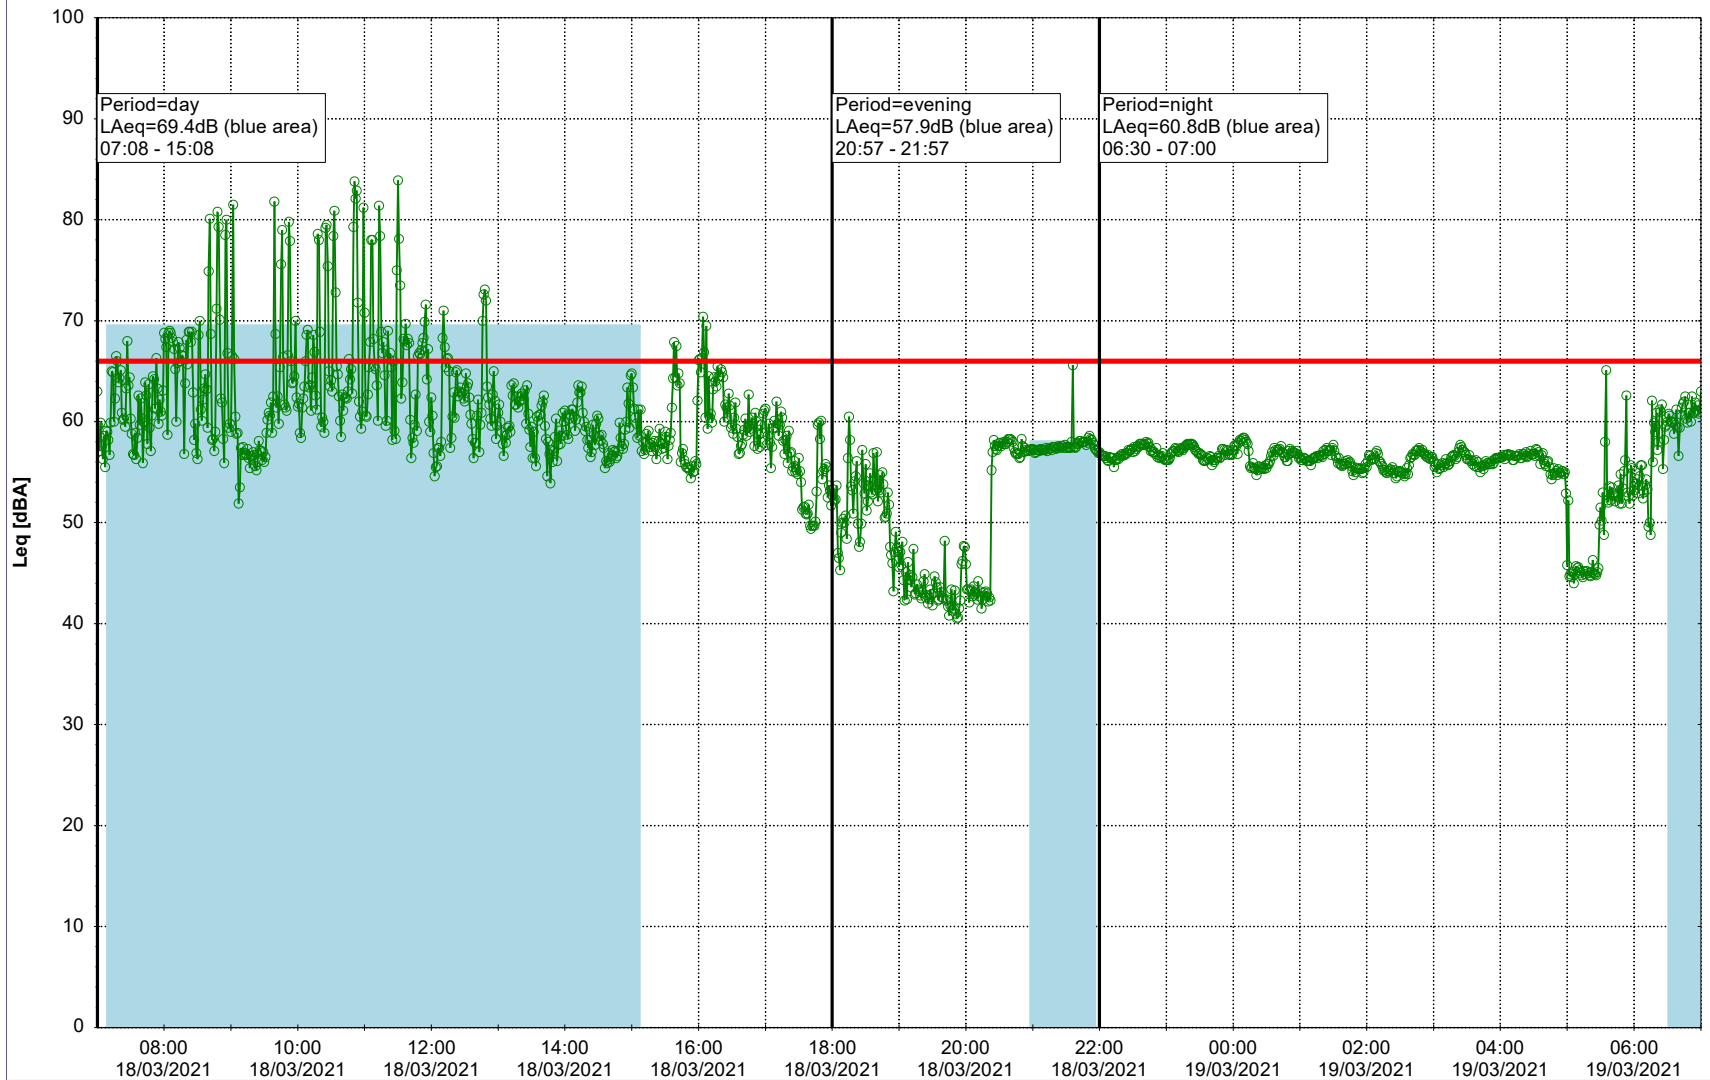

Remarks

- Ørsted Værket

Noise Time Related Diagram

17/03/2021
18/03/2021

○○○ EBR-OVK_NS02

Project: Kronos Sydhavnen
Construction: Enghave Brygge
Location: N-V

Plan View

Remarks

- Ørsted Værket

Noise Time Related Diagram

18/03/2021
19/03/2021

○○○ EBR-OVK_NS02

Project: Kronos Sydhavnen
Construction: Enghave Brygge
Location: N-V

Plan View

Remarks

- Ørsted Værket

Noise Time Related Diagram

19/03/2021
20/03/2021

○○○○ EBR-OVK_NS02

Project: Kronos Sydhavnen
Construction: Enghave Brygge
Location: N-V

Plan View

Remarks

- Ørsted Værket

Noise Time Related Diagram

20/03/2021
21/03/2021

○○○ EBR-OVK_NS02

Project: Kronos Sydhavnen
Construction: Enghave Brygge
Location: N-V

Plan View

Remarks

- Tegholmen

Noise Time Related Diagram

21/03/2021
22/03/2021