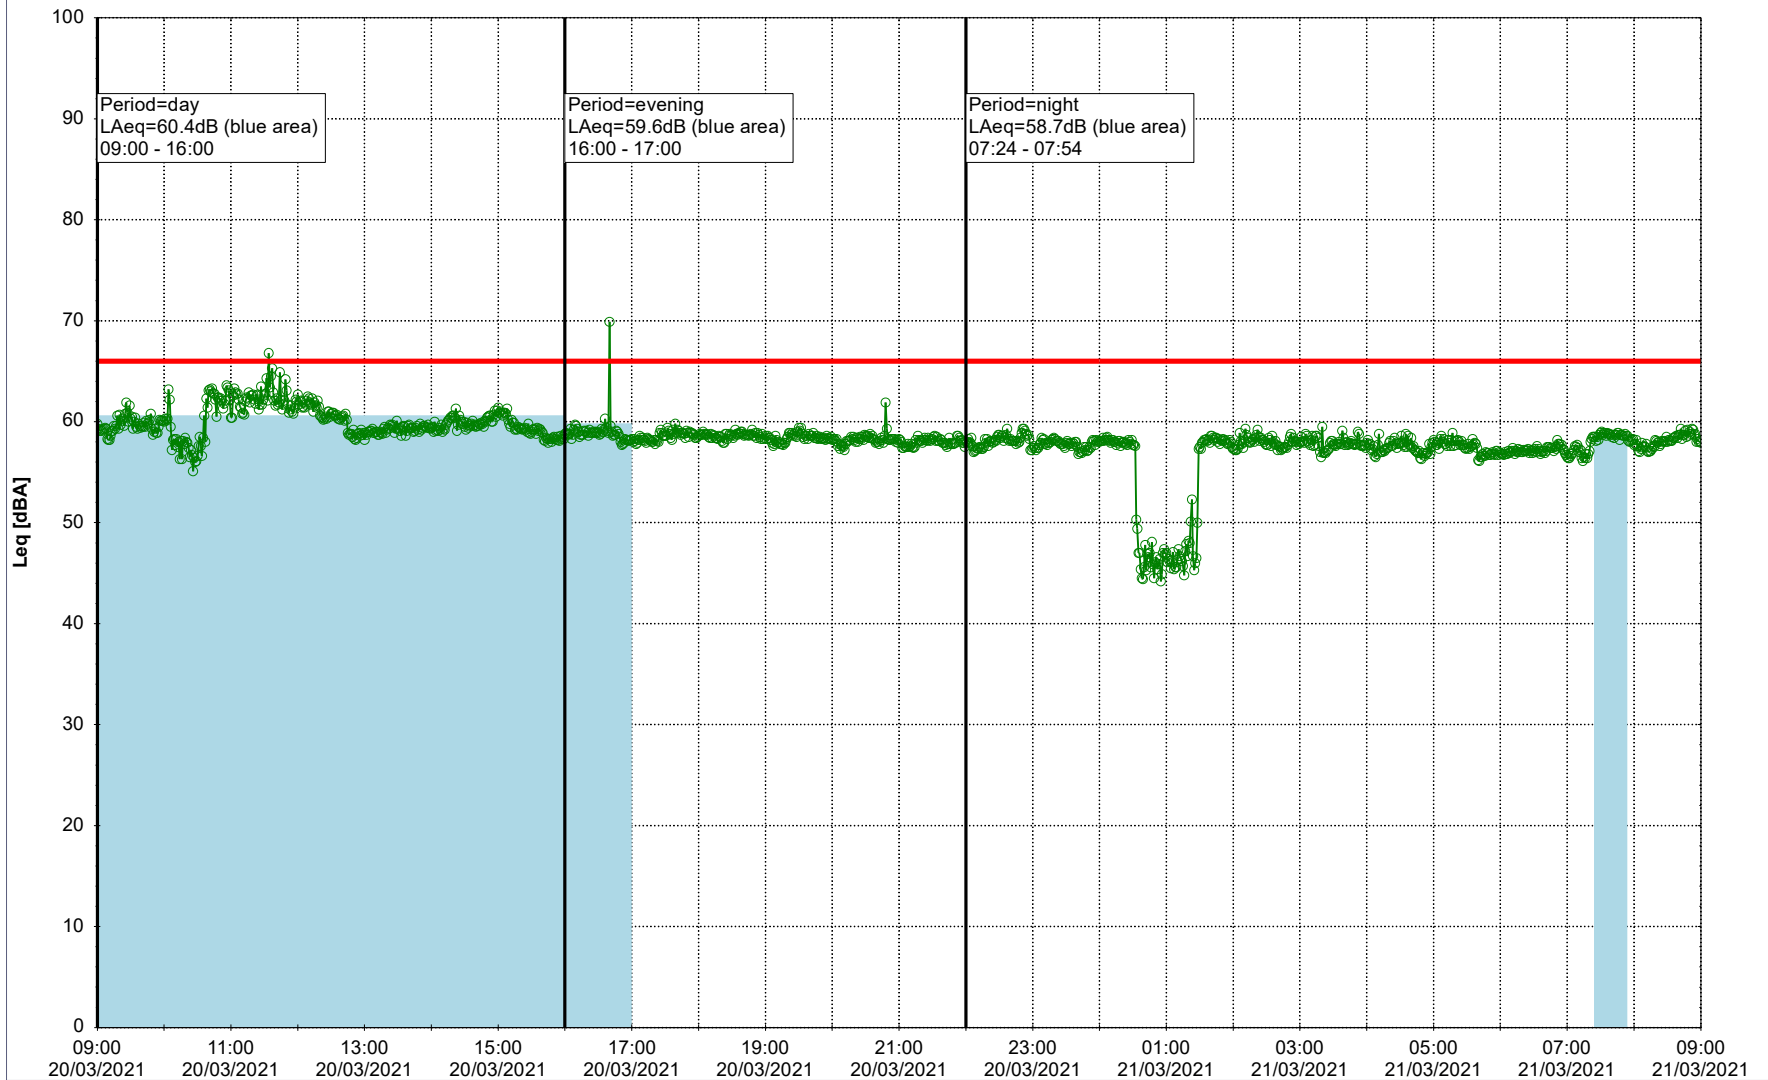

- Ørsted Værket

Noise Time Related Diagram

18/03/2021
19/03/2021

○○○ EBR-OVK_NS02

Project: Kronos Sydhavnen
Construction: Enghave Brygge
Location: N-V

Plan View

Remarks

- Ørsted Værket

Noise Time Related Diagram

19/03/2021
20/03/2021

○○○○ EBR-OVK_NS02

Project: Kronos Sydhavnen
Construction: Enghave Brygge
Location: N-V

Plan View

Remarks

- Ørsted Værket

Noise Time Related Diagram

20/03/2021
21/03/2021

○○○ EBR-OVK_NS02

Project: Kronos Sydhavnen
Construction: Enghave Brygge
Location: N-V

Plan View

Remarks

- Tegholmen

Noise Time Related Diagram

21/03/2021
22/03/2021