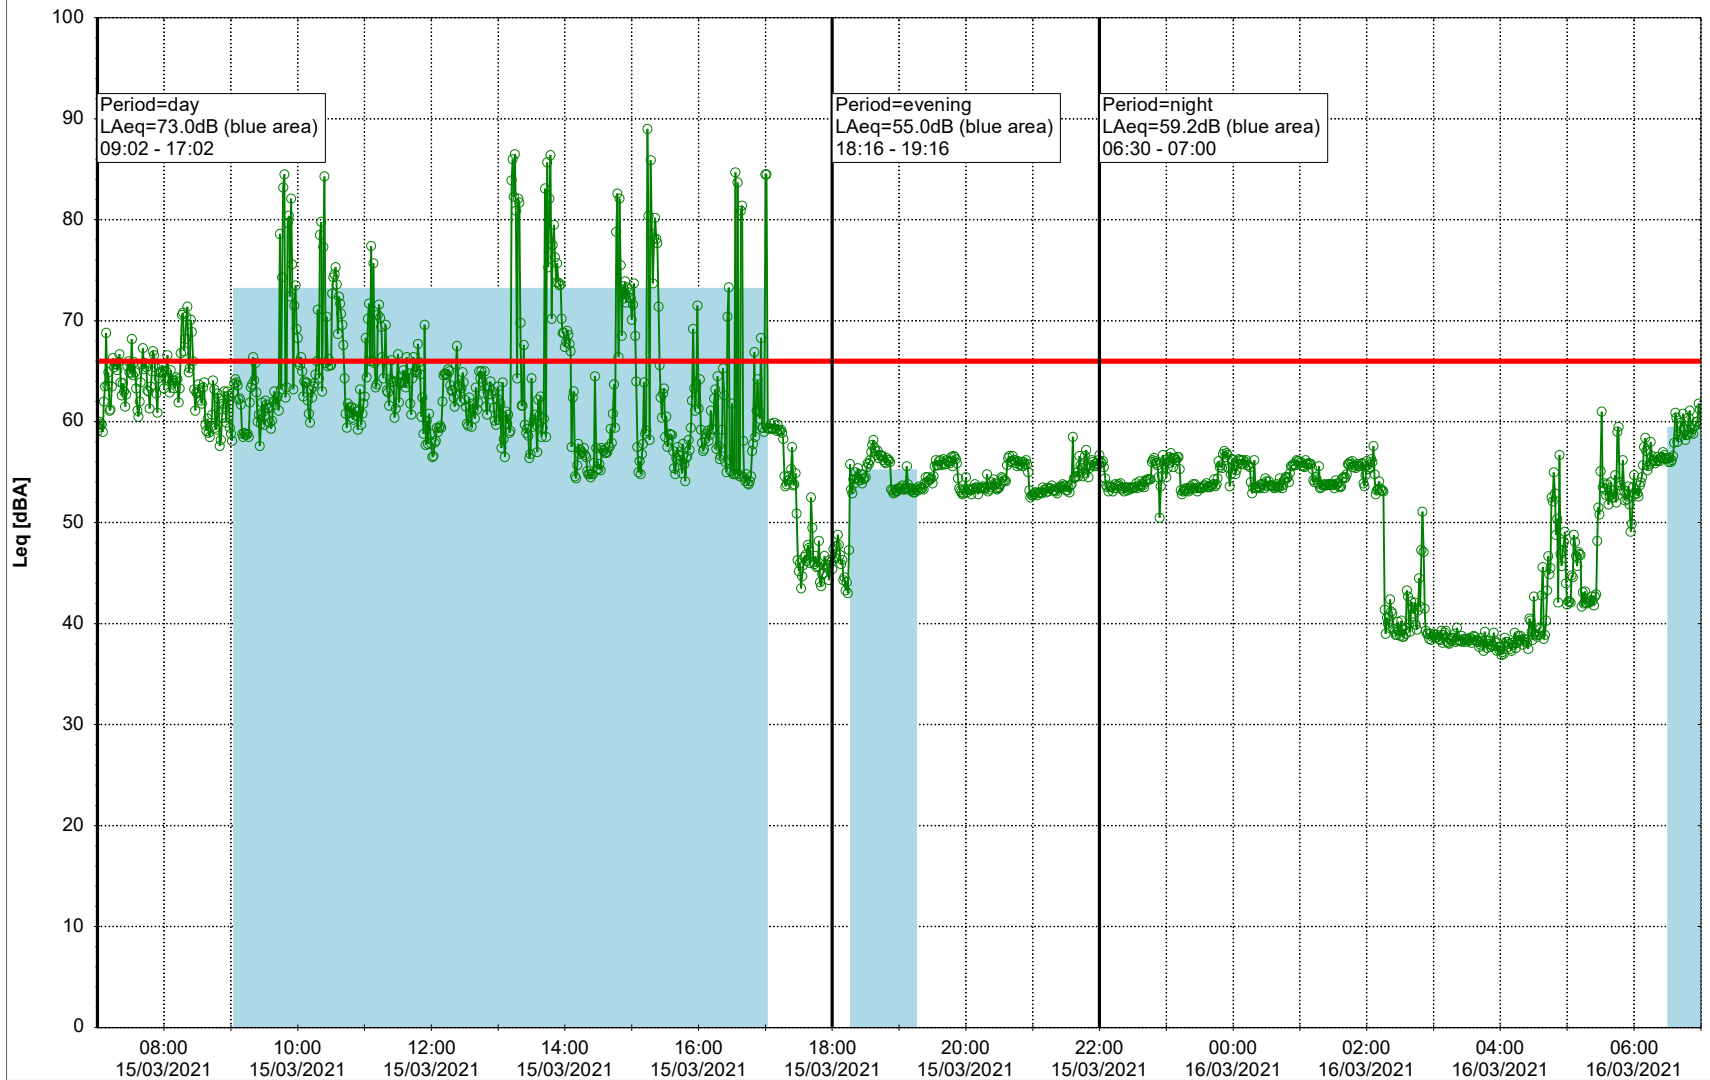

Project: Kronos Sydhavnen
Construction: Enghave Brygge
Location: N-V

Plan View

Remarks

- Ørsted Værket

Noise Time Related Diagram

15/03/2021
16/03/2021

○○○ EBR-OVK_NS02

Project: Kronos Sydhavnen
Construction: Enghave Brygge
Location: N-V

Plan View

Remarks

- Ørsted Værket

Noise Time Related Diagram

16/03/2021
17/03/2021

○○○ EBR-OVK_NS02

Project: Kronos Sydhavnen
Construction: Enghave Brygge
Location: N-V

Plan View

Remarks

- Ørsted Værket

Noise Time Related Diagram

17/03/2021
18/03/2021

○○○ EBR-OVK_NS02

Project: Kronos Sydhavnen
Construction: Enghave Brygge
Location: N-V

Plan View

Remarks

20/03/2021
21/03/2021

○○○ EBR-OVK_NS02

Project: Kronos Sydhavnen
Construction: Enghave Brygge
Location: N-V

Plan View

Remarks

- Tegholmen

Noise Time Related Diagram

21/03/2021
22/03/2021