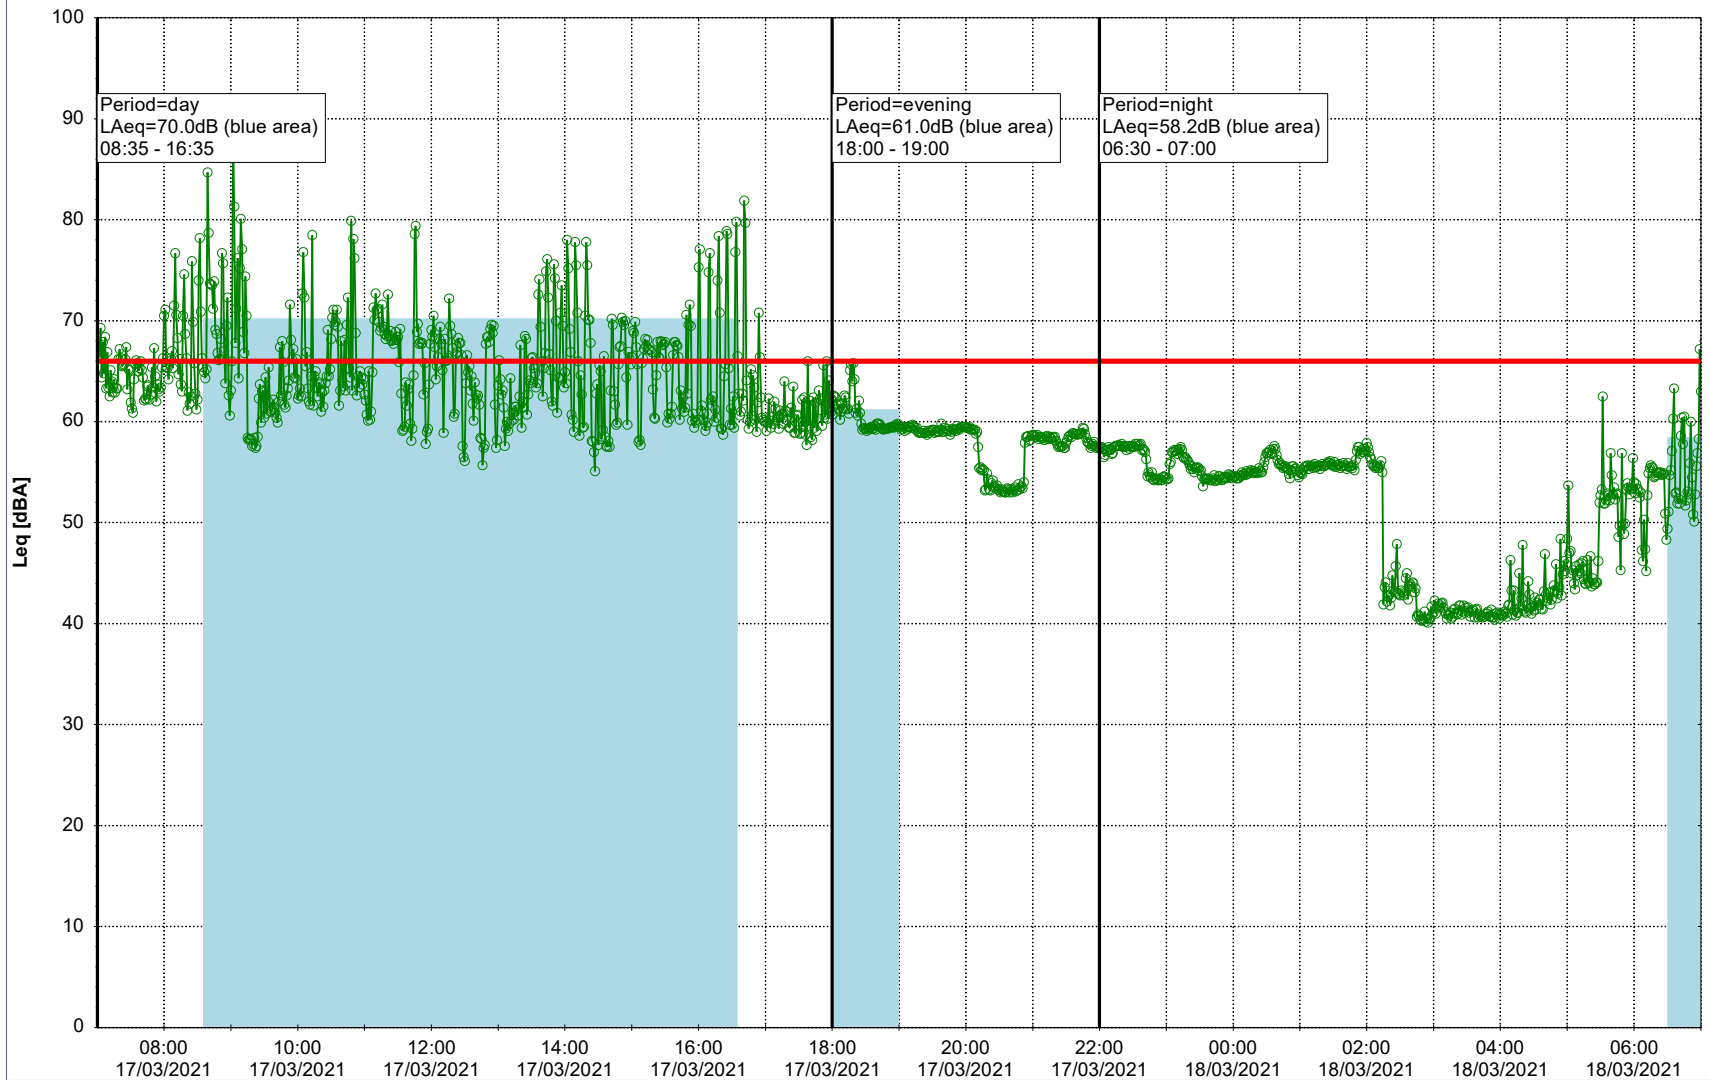

Plan View

Remarks

- Ørsted Værket

Noise Time Related Diagram

16/03/2021
17/03/2021

○○○ EBR-OVK_NS02

Project: Kronos Sydhavnen
Construction: Enghave Brygge
Location: N-V

Plan View

Remarks

- Ørsted Værket

Noise Time Related Diagram

17/03/2021
18/03/2021

○○○ EBR-OVK_NS02

Project: Kronos Sydhavnen
Construction: Enghave Brygge
Location: N-V

Plan View

Remarks

- Ørsted Værket

Noise Time Related Diagram

18/03/2021
19/03/2021

○○○ EBR-OVK_NS02

Project: Kronos Sydhavnen
Construction: Enghave Brygge
Location: N-V

Plan View

Remarks

- Ørsted Værket

Noise Time Related Diagram

19/03/2021
20/03/2021

○○○○ EBR-OVK_NS02

Project: Kronos Sydhavnen
Construction: Enghave Brygge
Location: N-V

Plan View

Remarks

- Ørsted Værket

Noise Time Related Diagram