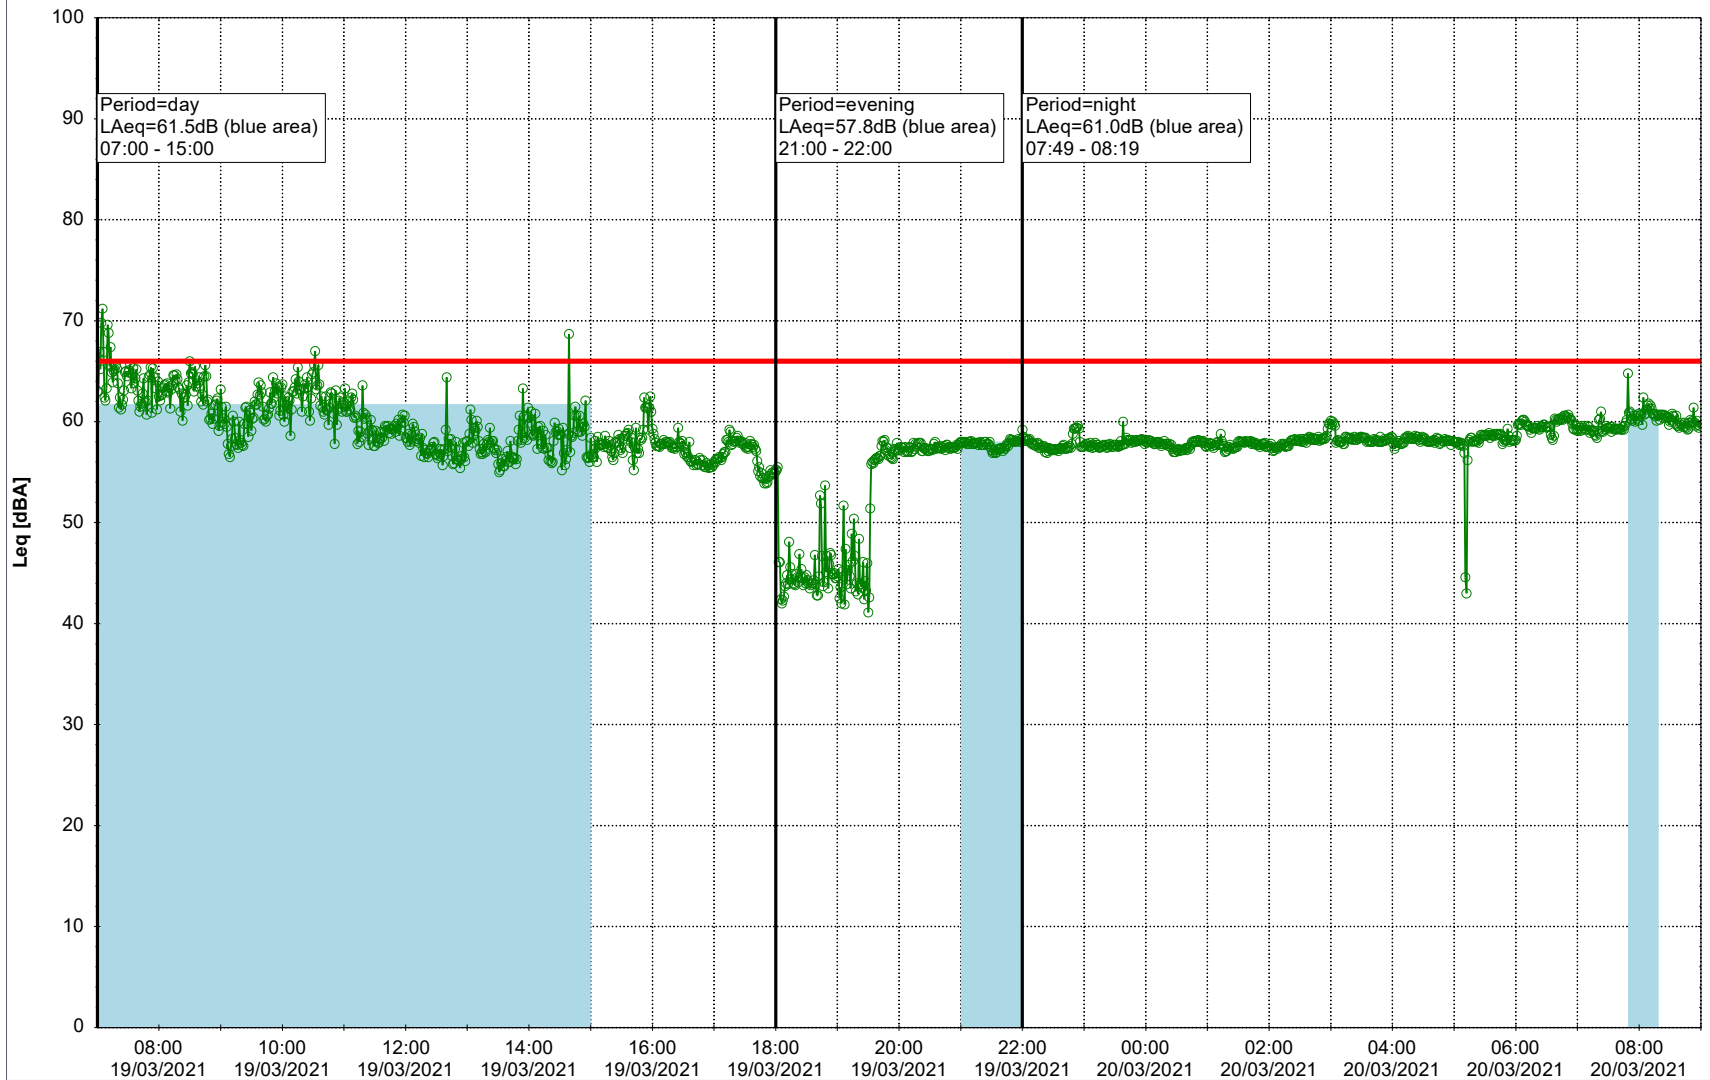

- Ørsted Værket

Noise Time Related Diagram

18/03/2021
19/03/2021

○○○ EBR-OVK_NS02

Project: Kronos Sydhavnen
Construction: Enghave Brygge
Location: N-V

Plan View

Remarks

- Ørsted Værket

Noise Time Related Diagram

19/03/2021
20/03/2021

○○○○ EBR-OVK_NS02

Project: Kronos Sydhavnen
Construction: Enghave Brygge
Location: N-V

Plan View

Remarks

- Ørsted Værket

Noise Time Related Diagram

20/03/2021
21/03/2021

○○○ EBR-OVK_NS02

Project: Kronos Sydhavnen
Construction: Enghave Brygge
Location: N-V

Plan View

Remarks

- Tegholmen

Noise Time Related Diagram

21/03/2021
22/03/2021