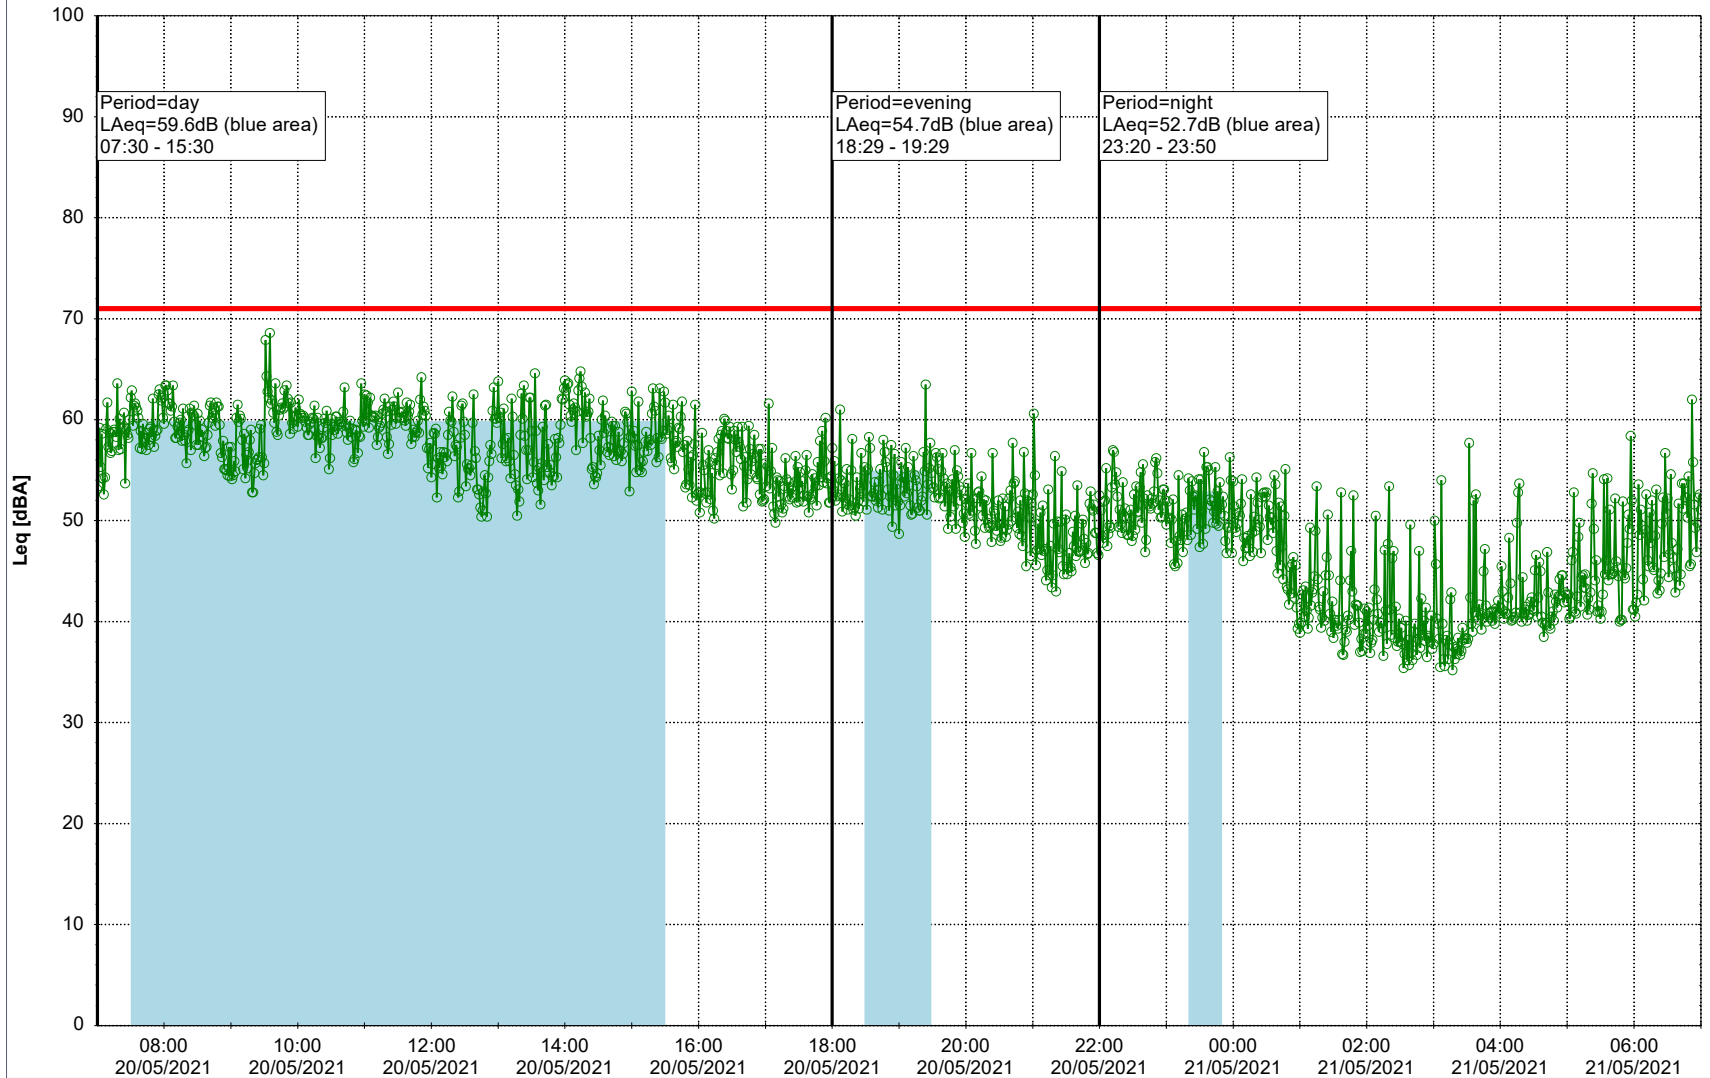

Plan View

Remarks

...

Noise Time Related Diagram

○○○ NEL_NS01

Project: Kronos Sydhavnen
Construction: Ny Ellebjerg
Location: N-V

20/05/2021
21/05/2021

Plan View

Remarks

...

Noise Time Related Diagram

○○○ NEL_NS01

Project: Kronos Sydhavnen
Construction: Ny Ellebjerg
Location: N-V

Plan View

Remarks

...

Noise Time Related Diagram

21/05/2021
22/05/2021

○ NEL_NS01

Project: Kronos Sydhavnen
Construction: Ny Ellebjerg
Location: N-V

22/05/2021
23/05/2021

Plan View

Remarks

- Tegholmen

Noise Time Related Diagram

○○○ NEL_NS01

Project: Kronos Sydhavnen
Construction: Ny Ellebjerg
Location: N-V

23/05/2021
24/05/2021

Plan View

Remarks

- Tegholmen

Noise Time Related Diagram