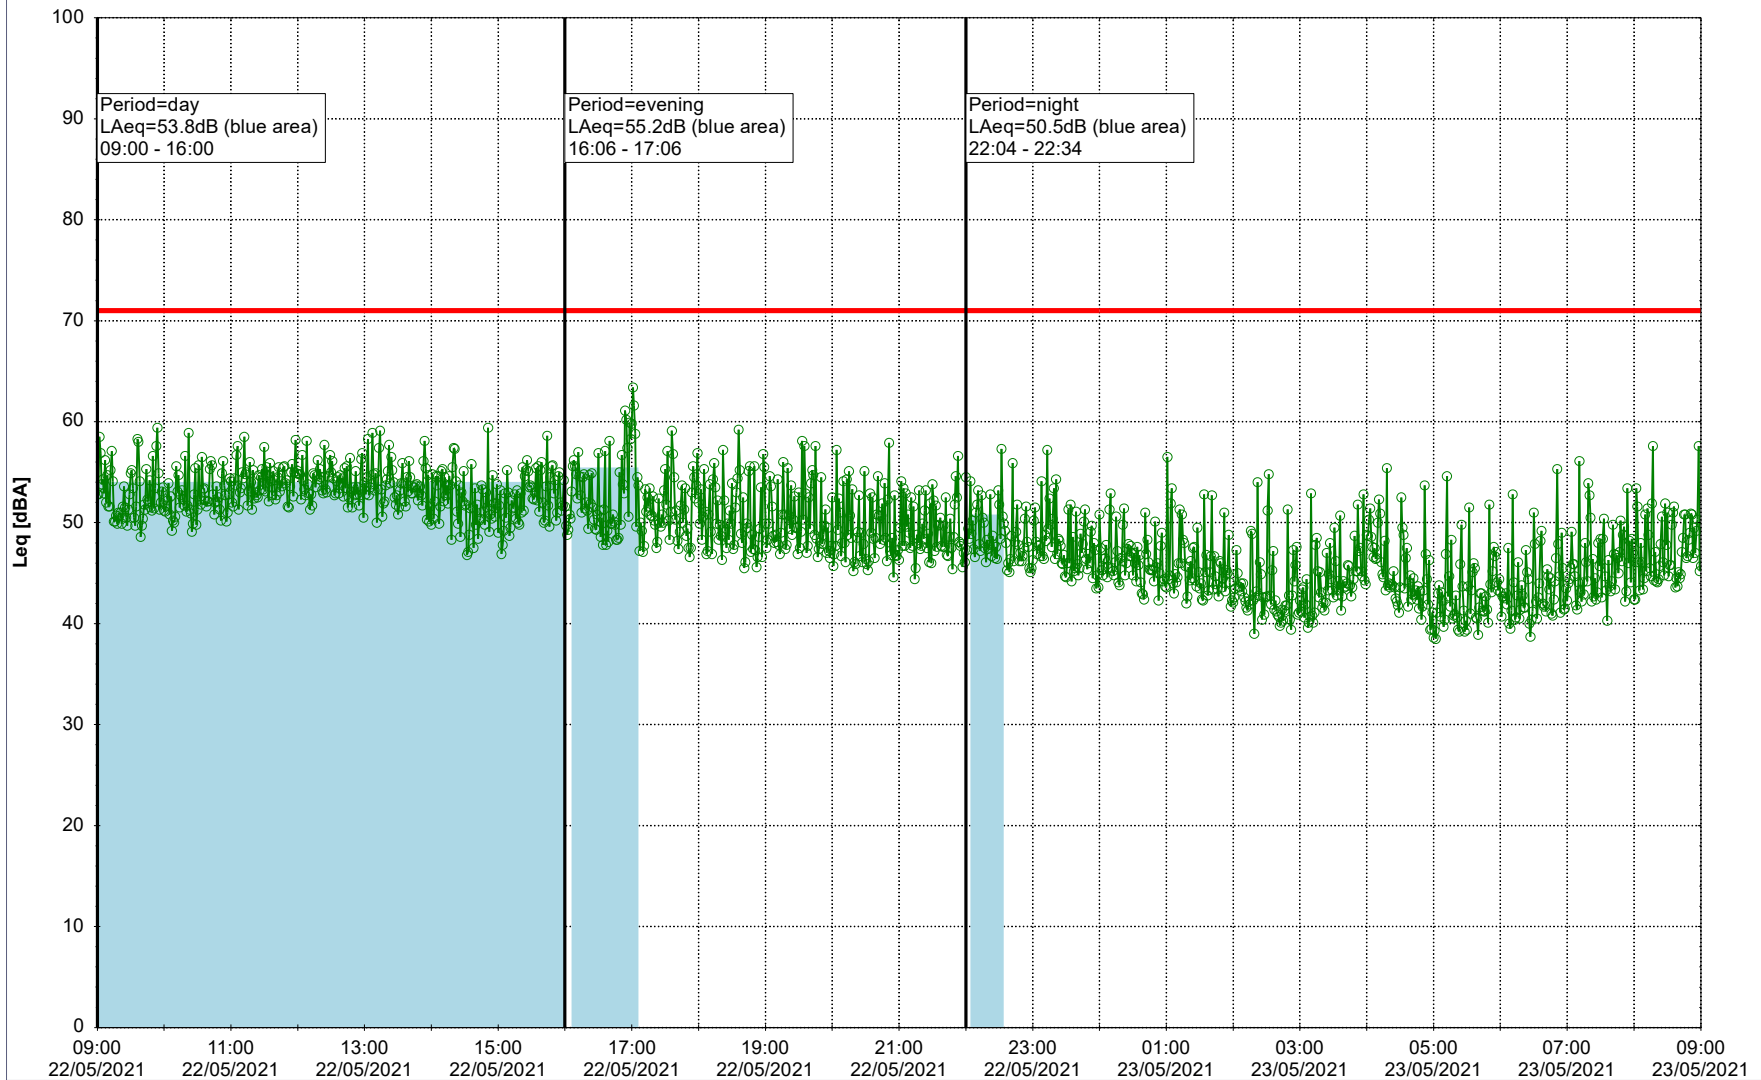

Noise Time Related Diagram

21/05/2021
22/05/2021

○ NEL_NS01

Project: Kronos Sydhavnen
Construction: Ny Ellebjerg
Location: N-V

22/05/2021
23/05/2021

Plan View

Remarks

- Tegholmen

Noise Time Related Diagram

○○○ NEL_NS01

Project: Kronos Sydhavnen
Construction: Ny Ellebjerg
Location: N-V

23/05/2021
24/05/2021

Plan View

Remarks

- Tegholmen

Noise Time Related Diagram