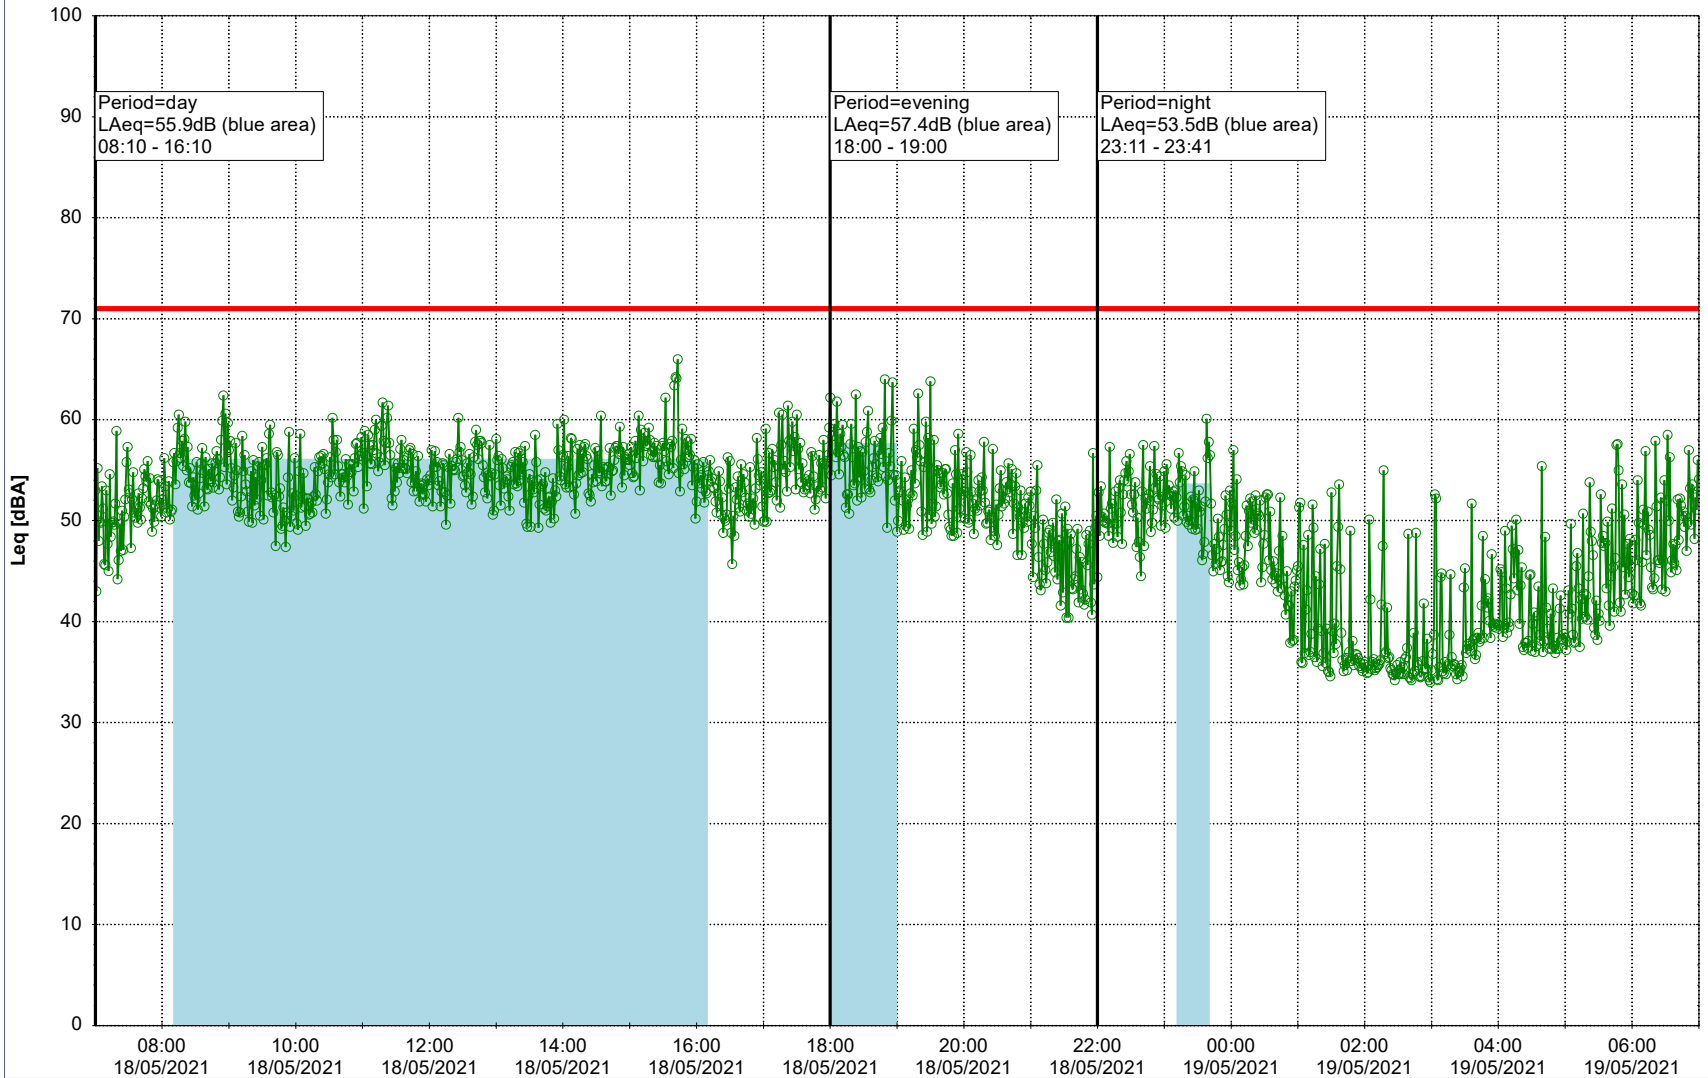

Plan View

Remarks

...

Noise Time Related Diagram

18/05/2021
19/05/2021

○ ○ ○ ○ NEL_NS01

Project: Kronos Sydhavnen
Construction: Ny Ellebjerg
Location: N-V

19/05/2021
20/05/2021

Plan View

Remarks

...

Noise Time Related Diagram

○○○ NEL_NS01

Project: Kronos Sydhavnen
Construction: Ny Ellebjerg
Location: N-V

20/05/2021
21/05/2021

Plan View

Remarks

...

Noise Time Related Diagram

○○○ NEL_NS01

Project: Kronos Sydhavnen
Construction: Ny Ellebjerg
Location: N-V

Plan View

Remarks

...

Noise Time Related Diagram

○○○ NEL_NS01

Project: Kronos Sydhavnen
Construction: Ny Ellebjerg
Location: N-V

23/05/2021
24/05/2021

Plan View

Remarks

- Tegholmen

Noise Time Related Diagram