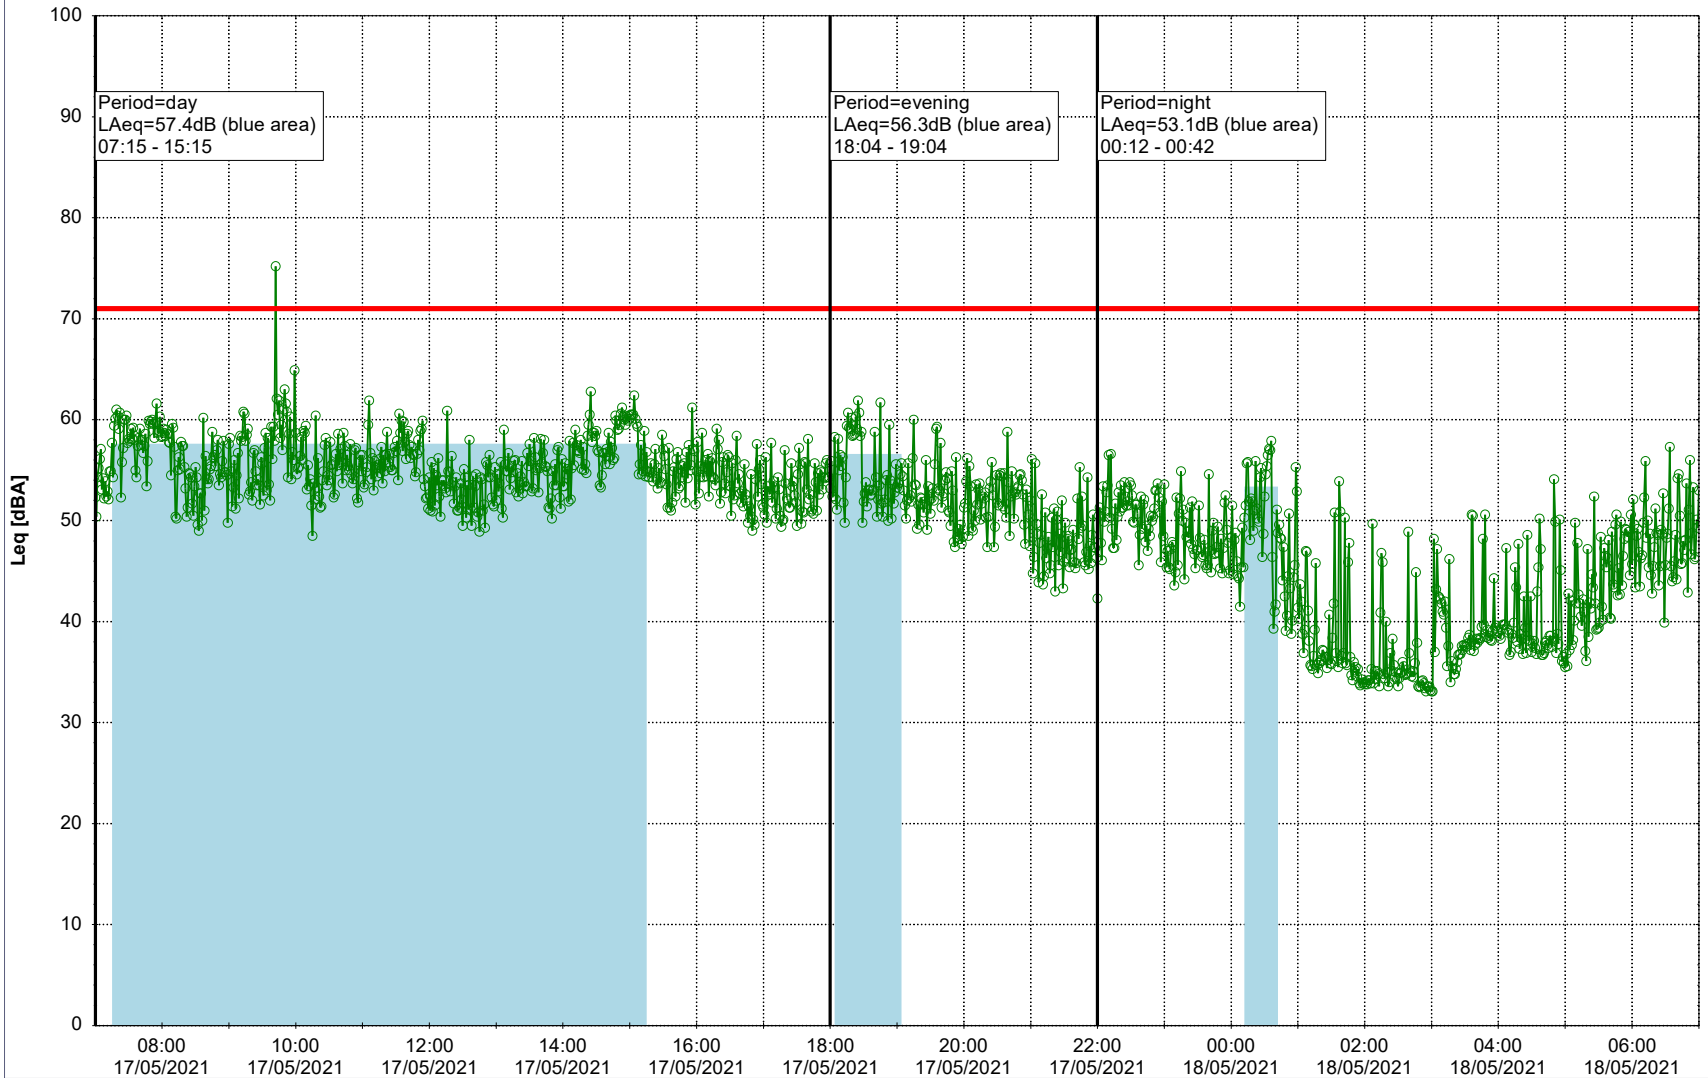

Project: Kronos Sydhavnen
Construction: Ny Ellebjerg
Location: N-V

Plan View

Remarks

...

Noise Time Related Diagram

17/05/2021
18/05/2021

○ NEL_NS01

Project: Kronos Sydhavnen
Construction: Ny Ellebjerg
Location: N-V

Plan View

Remarks

...

Noise Time Related Diagram

18/05/2021
19/05/2021

○ ○ ○ ○ NEL_NS01

Project: Kronos Sydhavnen
Construction: Ny Ellebjerg
Location: N-V

19/05/2021
20/05/2021

Plan View

Remarks

...

Noise Time Related Diagram

○○○ NEL_NS01

Project: Kronos Sydhavnen
Construction: Ny Ellebjerg
Location: N-V

20/05/2021
21/05/2021

Plan View

Noise Time Related Diagram

○○○ NEL_NS01

Project: Kronos Sydhavnen
Construction: Ny Ellebjerg
Location: N-V

23/05/2021
24/05/2021

Plan View

Remarks

- Tegholmen

Noise Time Related Diagram