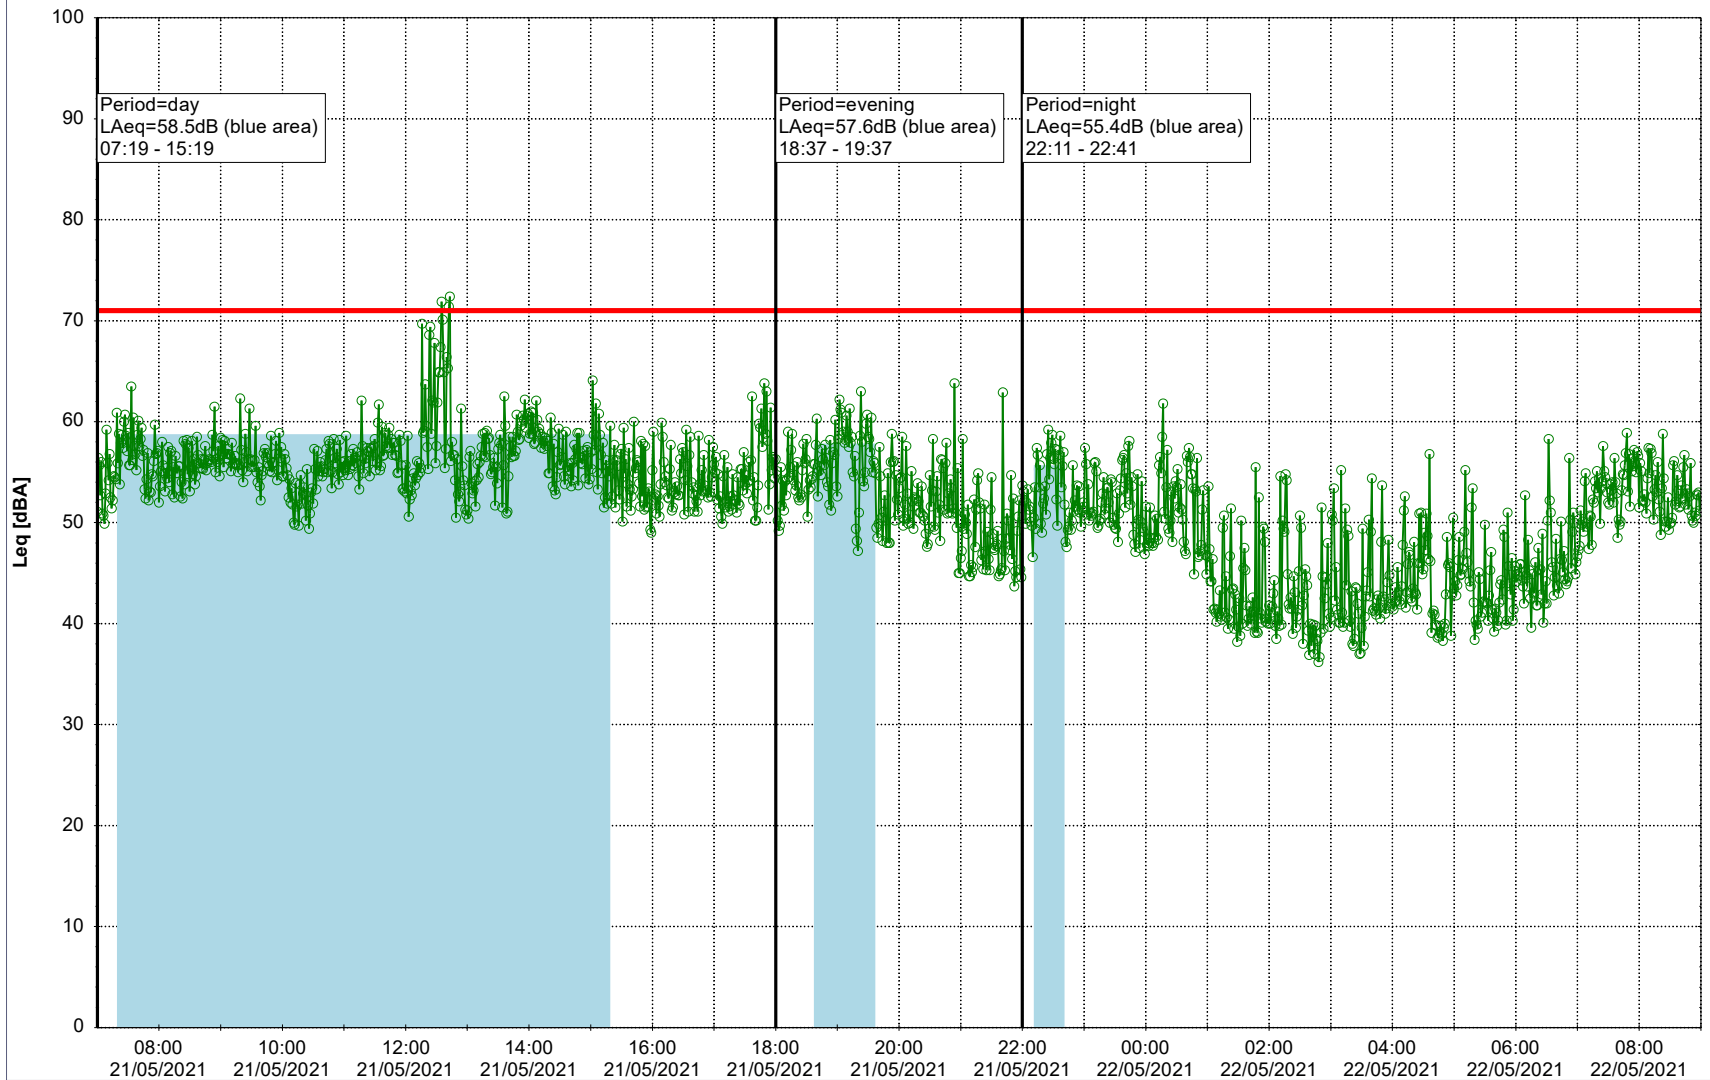

Remarks

...

Noise Time Related Diagram

○○○ NEL_NS01

Project: Kronos Sydhavnen
Construction: Ny Ellebjerg
Location: N-V

Plan View

Remarks

...

Noise Time Related Diagram

21/05/2021
22/05/2021

○ NEL_NS01

Project: Kronos Sydhavnen
Construction: Ny Ellebjerg
Location: N-V

22/05/2021
23/05/2021

Plan View

Remarks

- Tegholmen

Noise Time Related Diagram

○○○ NEL_NS01

Project: Kronos Sydhavnen
Construction: Ny Ellebjerg
Location: N-V

23/05/2021
24/05/2021

Plan View

Remarks

- Tegholmen

Noise Time Related Diagram