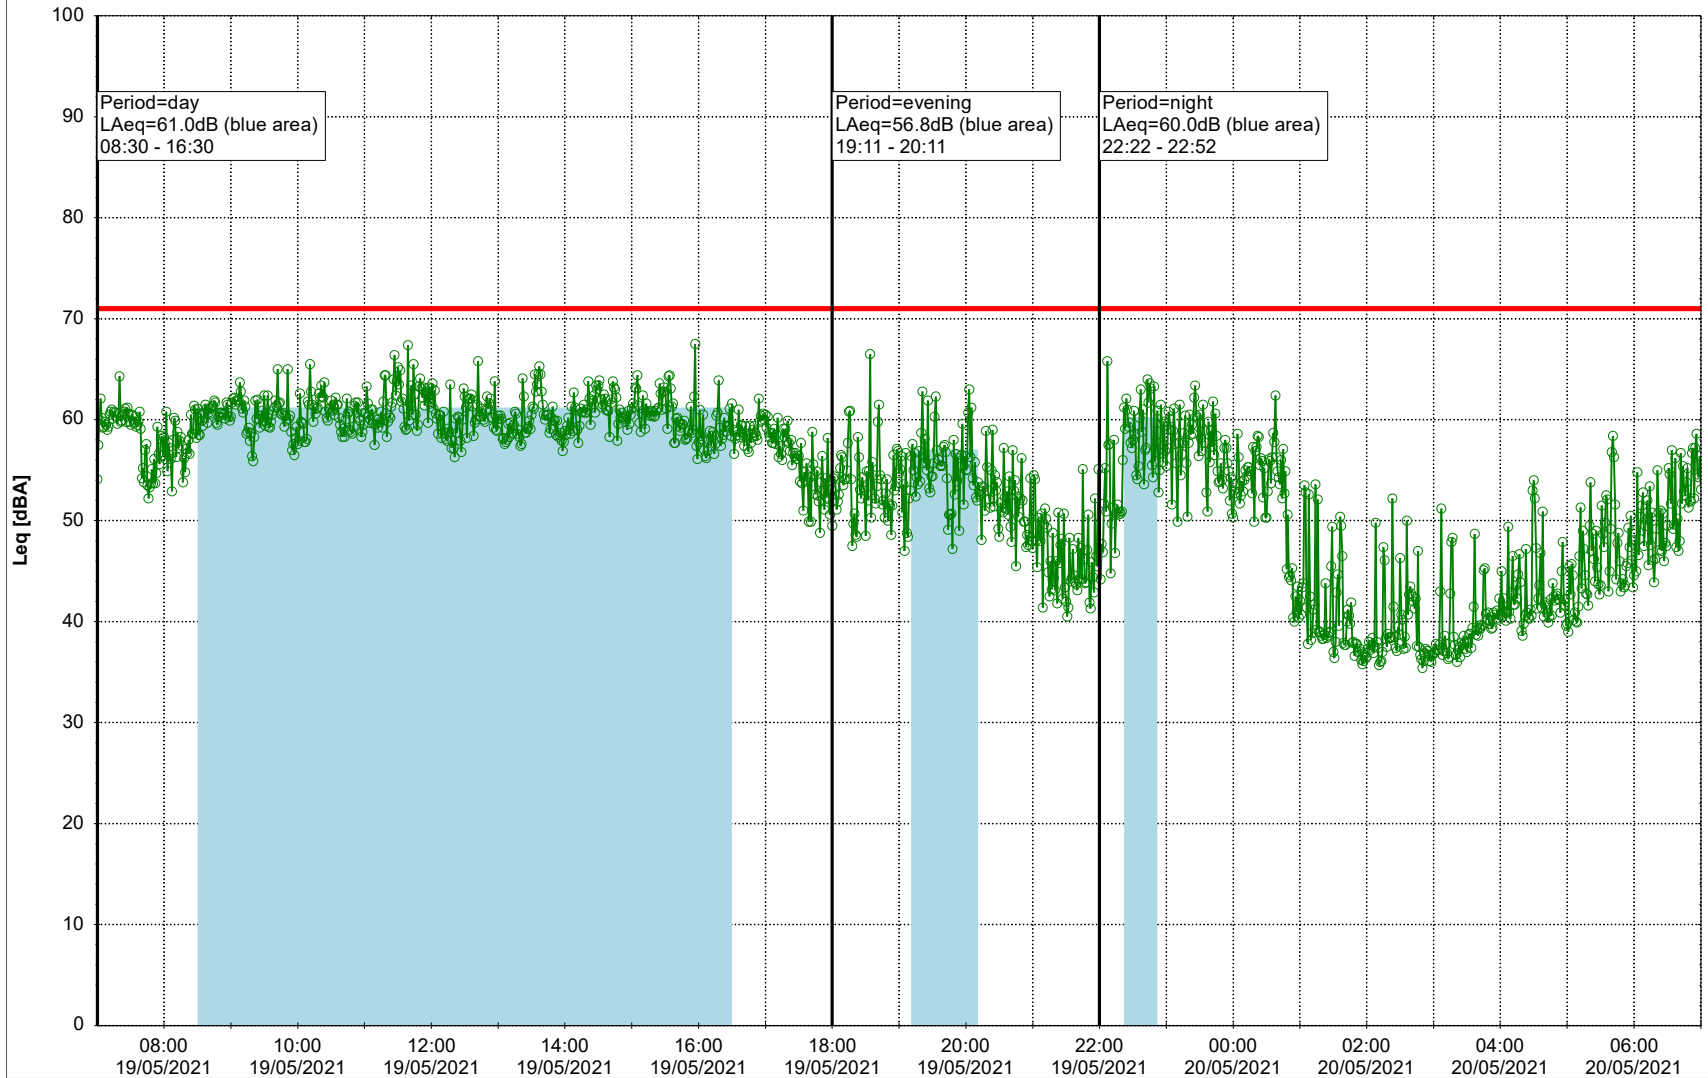

Plan View

Remarks

...

Noise Time Related Diagram

○○○ NEL_NS01

Project: Kronos Sydhavnen
Construction: Ny Ellebjerg
Location: N-V

20/05/2021
21/05/2021

Plan View

Remarks

...

Noise Time Related Diagram

○○○ NEL_NS01

Project: Kronos Sydhavnen
Construction: Ny Ellebjerg
Location: N-V

Plan View

Remarks

...

Noise Time Related Diagram

21/05/2021
22/05/2021

○ NEL_NS01

Project: Kronos Sydhavnen
Construction: Ny Ellebjerg
Location: N-V

22/05/2021
23/05/2021

Plan View

Remarks

- Tegholmen

Noise Time Related Diagram

○○○ NEL_NS01

Project: Kronos Sydhavnen
Construction: Ny Ellebjerg
Location: N-V

23/05/2021
24/05/2021

Plan View

Remarks

- Tegholmen

Noise Time Related Diagram