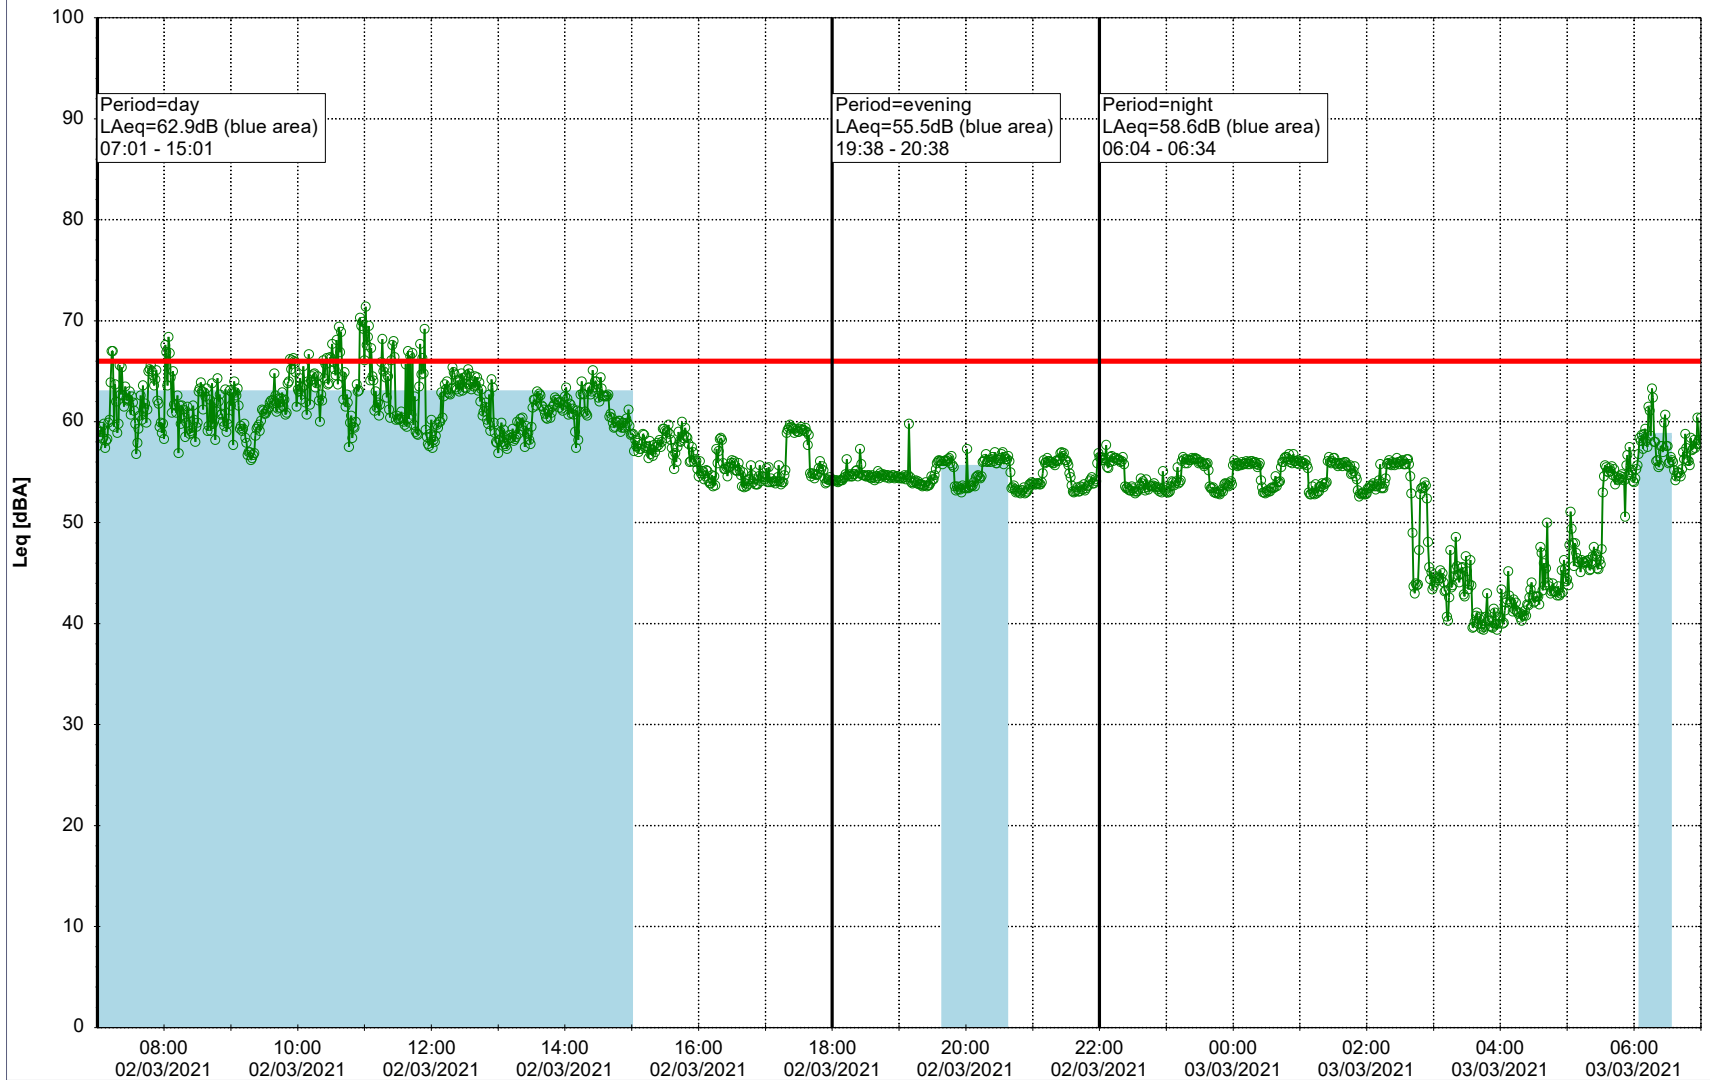

Plan View

Remarks

- Ørsted Værket

Noise Time Related Diagram

02/03/2021
03/03/2021

○○○ EBR-OVK_NS02

Project: Kronos Sydhavnen
Construction: Enghave Brygge
Location: N-V

Plan View

Remarks

- Ørsted Værket

Noise Time Related Diagram

03/03/2021
04/03/2021

○○○ EBR-OVK_NS02

Project: Kronos Sydhavnen
Construction: Enghave Brygge
Location: N-V

Plan View

Remarks

- Ørsted Værket

Noise Time Related Diagram

04/03/2021
05/03/2021

○○○ EBR-OVK_NS02

Project: Kronos Sydhavnen
Construction: Enghave Brygge
Location: N-V

Plan View

Remarks

- Ørsted Værket