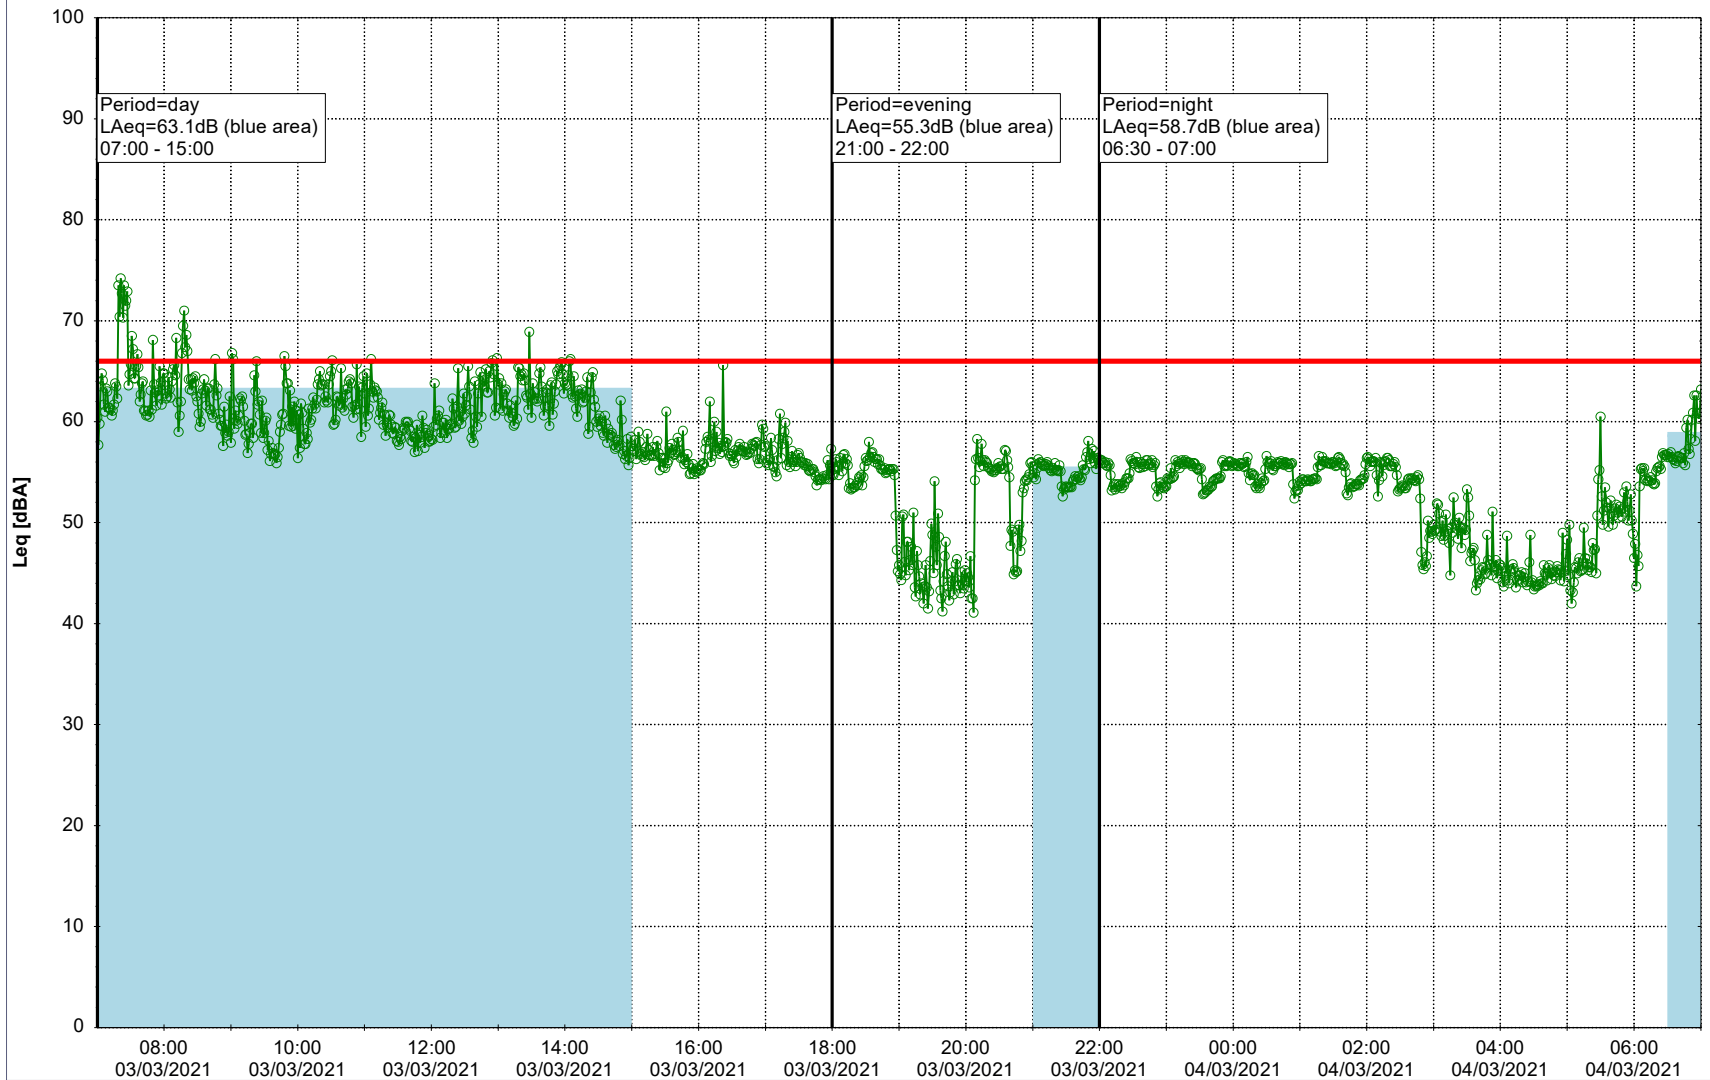

Plan View

Remarks

- Ørsted Værket

Noise Time Related Diagram

02/03/2021
03/03/2021

○○○ EBR-OVK_NS02

Project: Kronos Sydhavnen
Construction: Enghave Brygge
Location: N-V

Plan View

Remarks

- Ørsted Værket

Noise Time Related Diagram

03/03/2021
04/03/2021

○○○ EBR-OVK_NS02

Project: Kronos Sydhavnen
Construction: Enghave Brygge
Location: N-V

Plan View

Remarks

- Ørsted Værket

Noise Time Related Diagram

04/03/2021
05/03/2021

○○○ EBR-OVK_NS02

Project: Kronos Sydhavnen
Construction: Enghave Brygge
Location: N-V

Plan View

Remarks

- Ørsted Værket

Noise Time Related Diagram

05/03/2021
06/03/2021

○○○○ EBR-OVK_NS02

Project: Kronos Sydhavnen
Construction: Enghave Brygge
Location: N-V

Plan View

Remarks

- Ørsted Værket

Noise Time Related Diagram