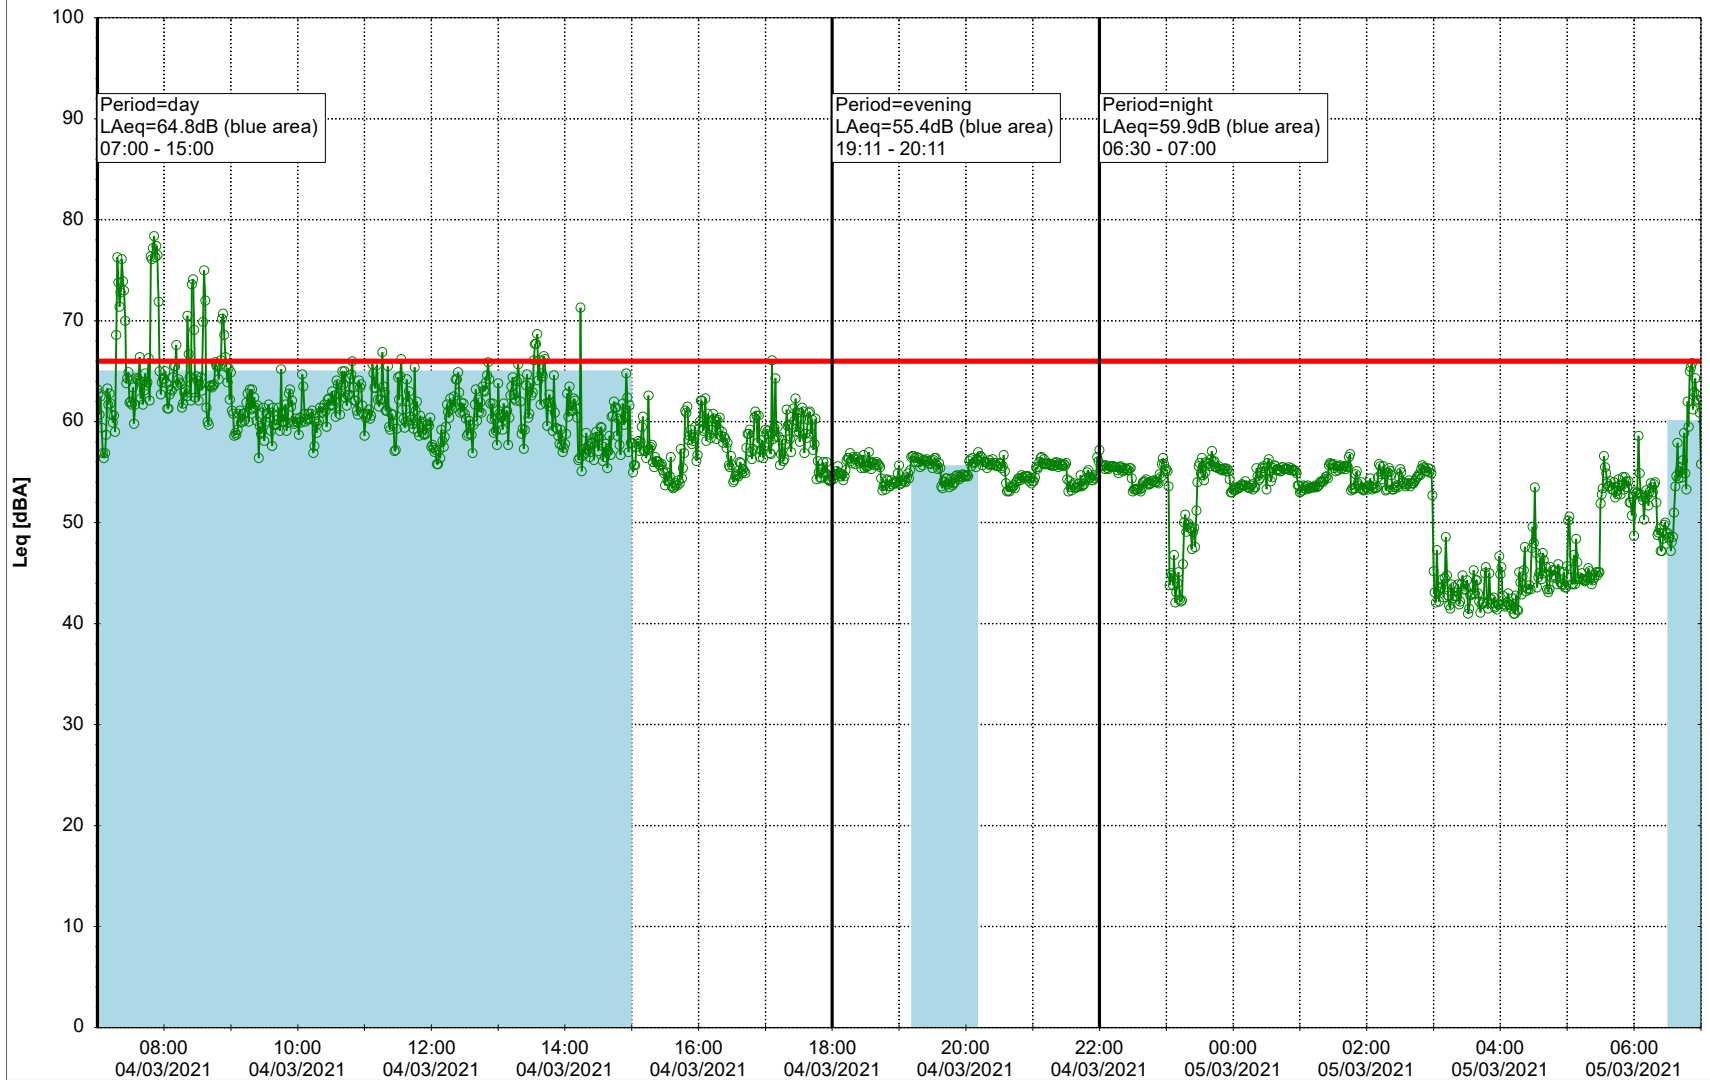

Remarks

- Ørsted Værket

Noise Time Related Diagram

03/03/2021
04/03/2021

○○○ EBR-OVK_NS02

Project: Kronos Sydhavnen
Construction: Enghave Brygge
Location: N-V

Plan View

Remarks

- Ørsted Værket

Noise Time Related Diagram

04/03/2021
05/03/2021

○○○ EBR-OVK_NS02

Project: Kronos Sydhavnen
Construction: Enghave Brygge
Location: N-V

Plan View

Remarks

- Ørsted Værket

Noise Time Related Diagram

05/03/2021
06/03/2021

○○○○ EBR-OVK_NS02

Project: Kronos Sydhavnen
Construction: Enghave Brygge
Location: N-V

Plan View

Remarks

- Ørsted Værket

Noise Time Related Diagram

06/03/2021
07/03/2021

○○○○ EBR-OVK_NS02

Project: Kronos Sydhavnen
Construction: Enghave Brygge
Location: N-V

Plan View

Remarks

- Ørsted Værket

Noise Time Related Diagram

07/03/2021
08/03/2021