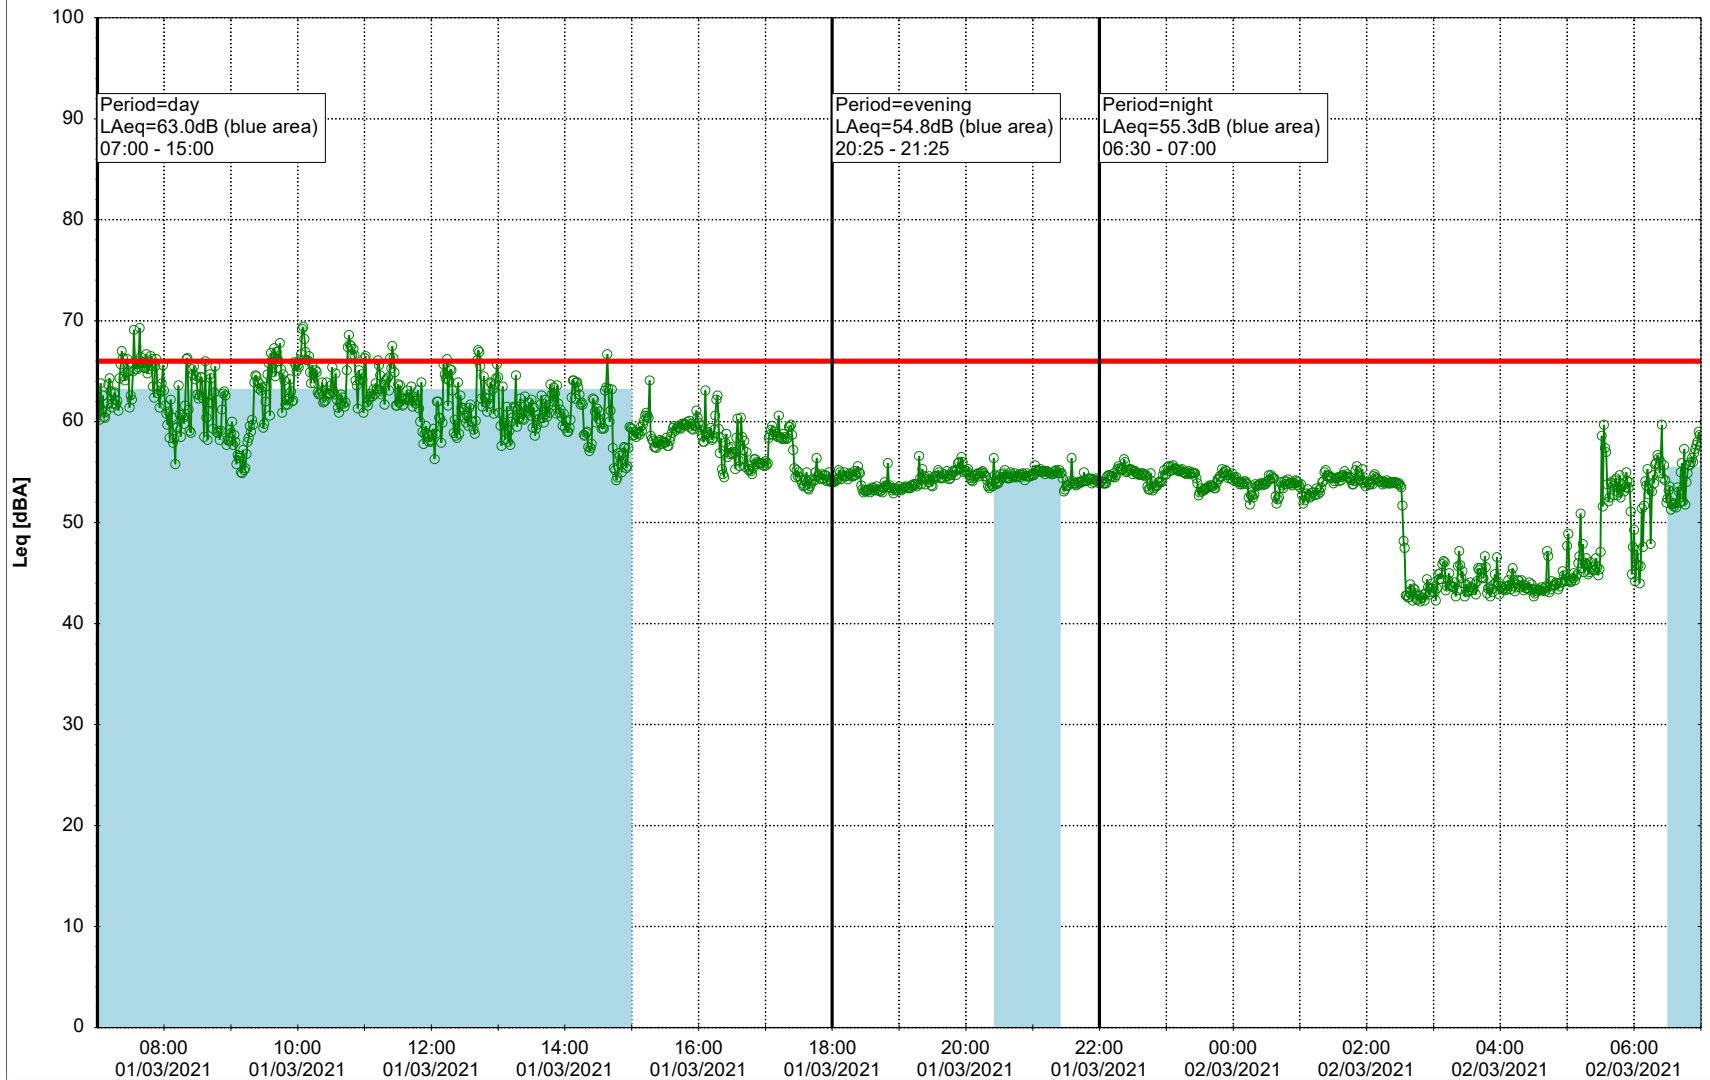

Project: Kronos Sydhavnen
Construction: Enghave Brygge
Location: N-V

Plan View

Remarks

- Ørsted Værket

Noise Time Related Diagram

01/03/2021
02/03/2021

○○○ EBR-OVK_NS02