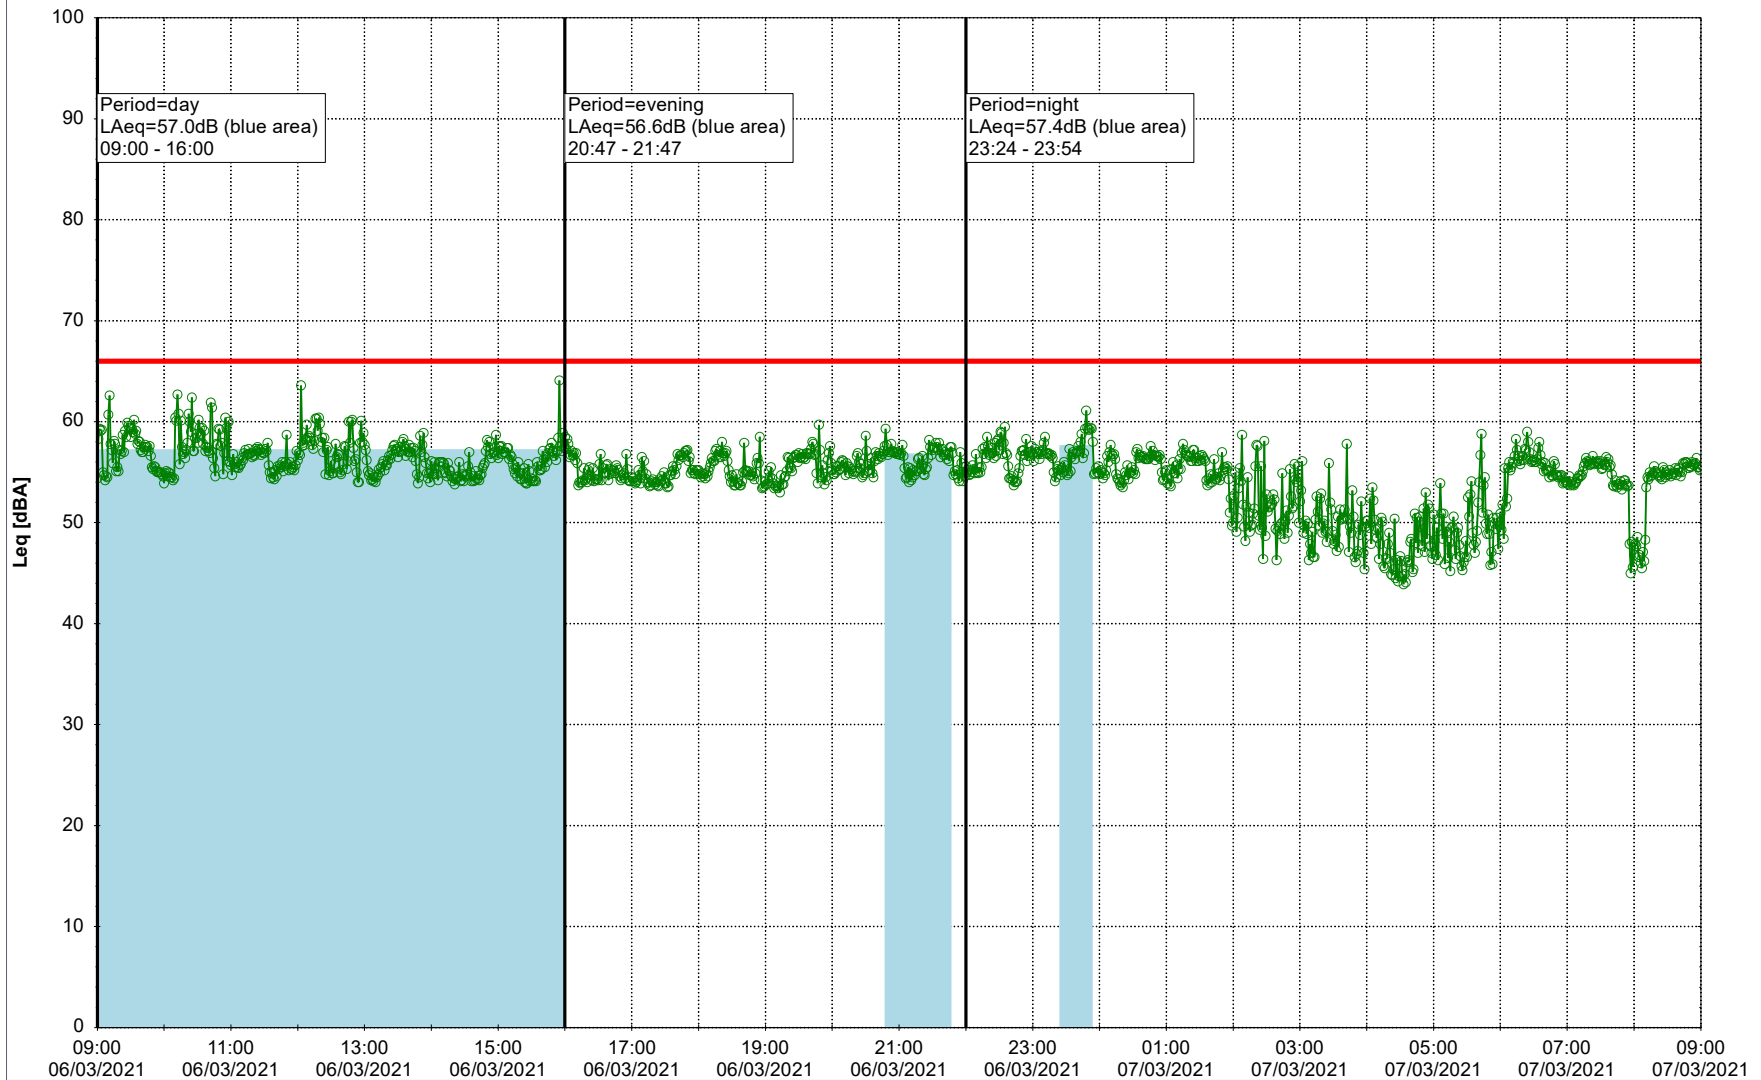

- Ørsted Værket

Noise Time Related Diagram

04/03/2021
05/03/2021

○○○ EBR-OVK_NS02

Project: Kronos Sydhavnen
Construction: Enghave Brygge
Location: N-V

Plan View

Remarks

- Ørsted Værket

Noise Time Related Diagram

05/03/2021
06/03/2021

○○○○ EBR-OVK_NS02

Project: Kronos Sydhavnen
Construction: Enghave Brygge
Location: N-V

Plan View

Remarks

- Ørsted Værket

Noise Time Related Diagram

06/03/2021
07/03/2021

○○○○ EBR-OVK_NS02

Project: Kronos Sydhavnen
Construction: Enghave Brygge
Location: N-V

Plan View

Remarks

- Ørsted Værket

Noise Time Related Diagram

07/03/2021
08/03/2021