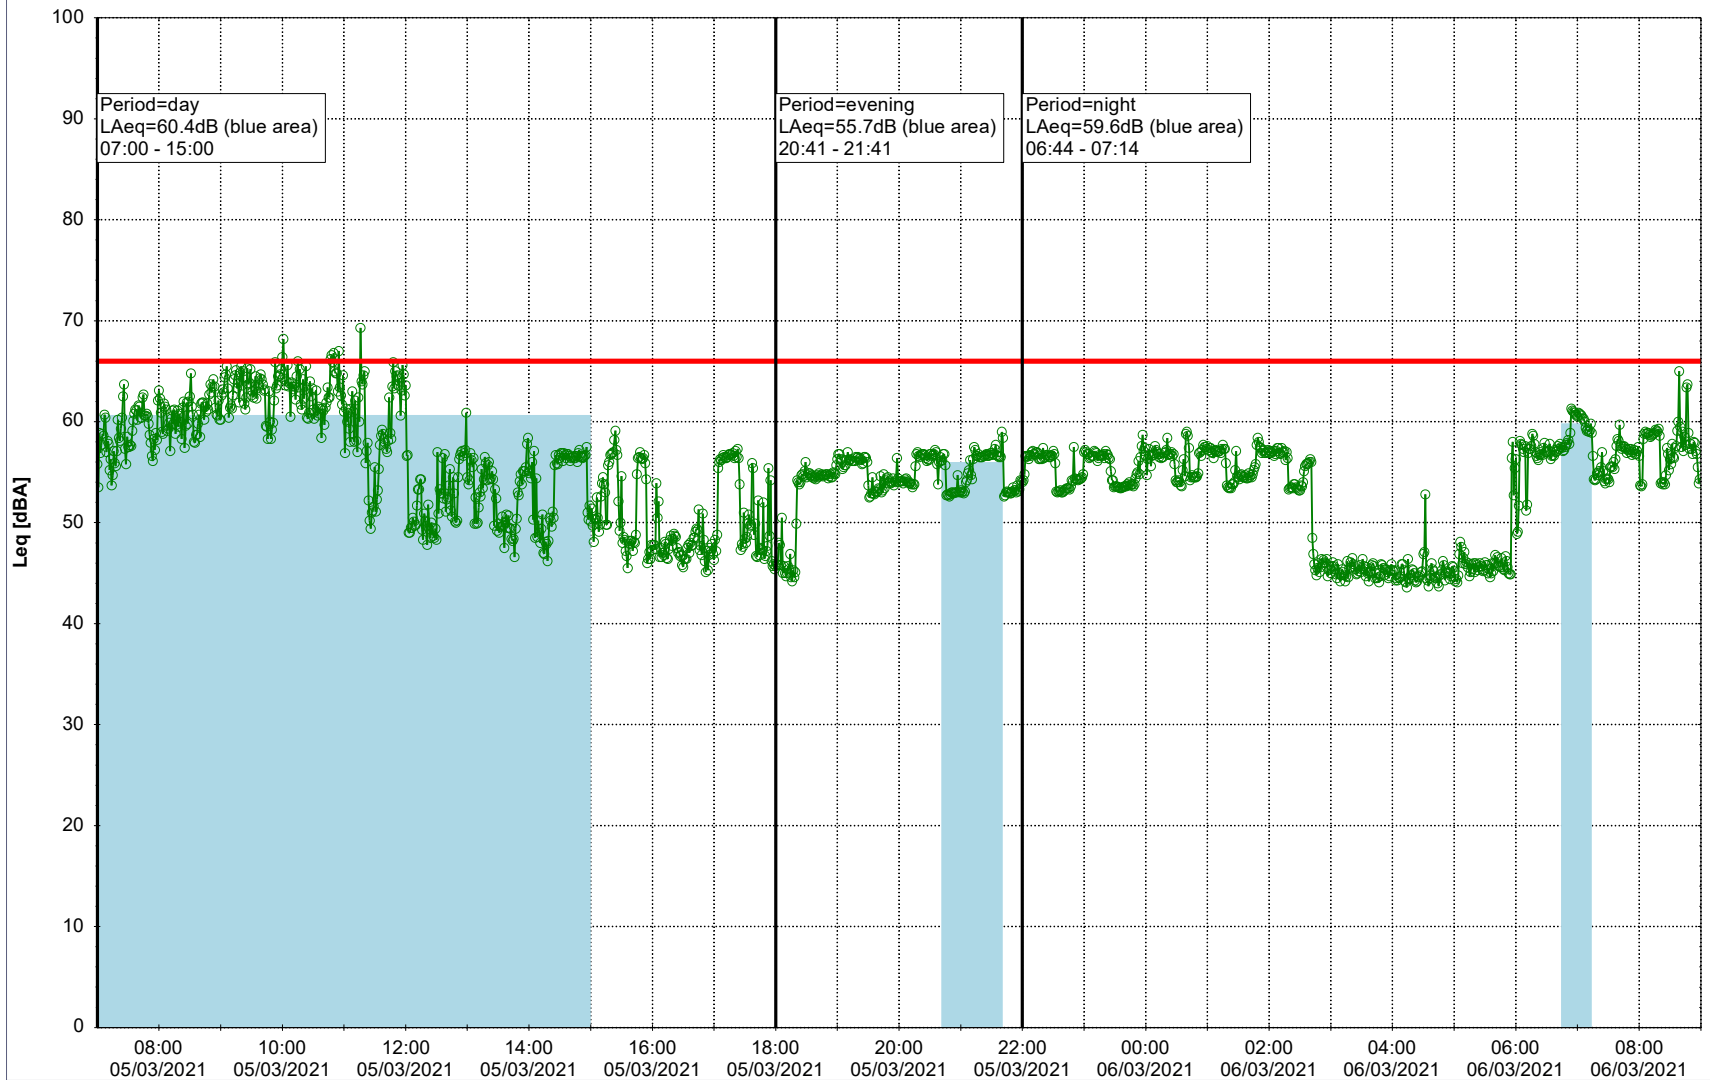

- Ørsted Værket

Noise Time Related Diagram

04/03/2021
05/03/2021

○○○ EBR-OVK_NS02

Project: Kronos Sydhavnen
Construction: Enghave Brygge
Location: N-V

Plan View

Remarks

- Ørsted Værket

Noise Time Related Diagram

05/03/2021
06/03/2021

○○○○ EBR-OVK_NS02

Project: Kronos Sydhavnen
Construction: Enghave Brygge
Location: N-V

Plan View

Remarks

- Ørsted Værket

Noise Time Related Diagram

06/03/2021
07/03/2021

○○○○ EBR-OVK_NS02

Project: Kronos Sydhavnen
Construction: Enghave Brygge
Location: N-V

Plan View

Remarks

- Ørsted Værket

Noise Time Related Diagram

07/03/2021
08/03/2021