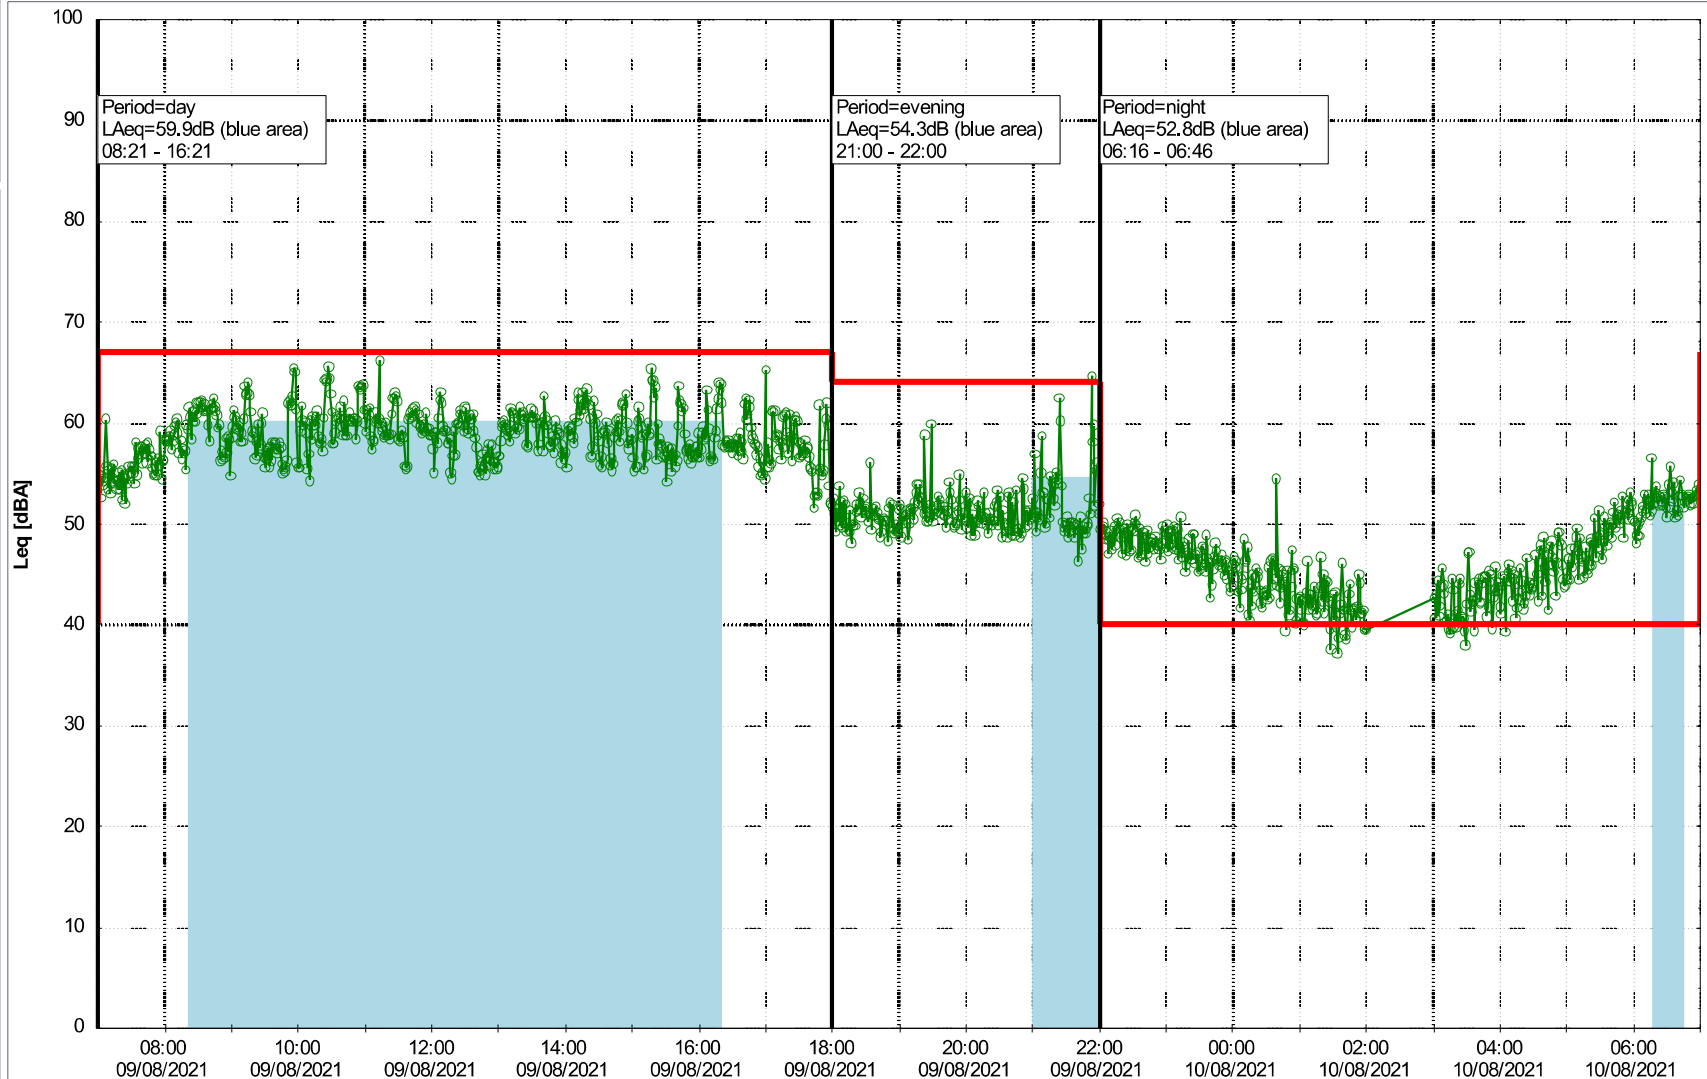

Project: Kronos Sydhavnen
Construction: Sluseholmen
Location: N-V

Plan View

Noise Time Related Diagram

09/08/2021
10/08/2021

○○○○ SLU_NS01

0 5 10 15 20 [m]

Remarks

...

Project: Kronos Sydhavnen
Construction: Sluseholmen
Location: N-V

Plan View

Noise Time Related Diagram

10/08/2021
11/08/2021

○○○○ SLU_NS01

0 5 10 15 20 [m]

Remarks

...

Plan View

Remarks

...

Project: Kronos Sydhavnen
Construction: Sluseholmen
Location: N-V

Noise Time Related Diagram

13/08/2021
14/08/2021

SLU_NS01

Plan View

...

Project: Kronos Sydhavnen
Construction: Sluseholmen
Location: N-V

Noise Time Related Diagram

15/08/2021
16/08/2021

SLU_NS01