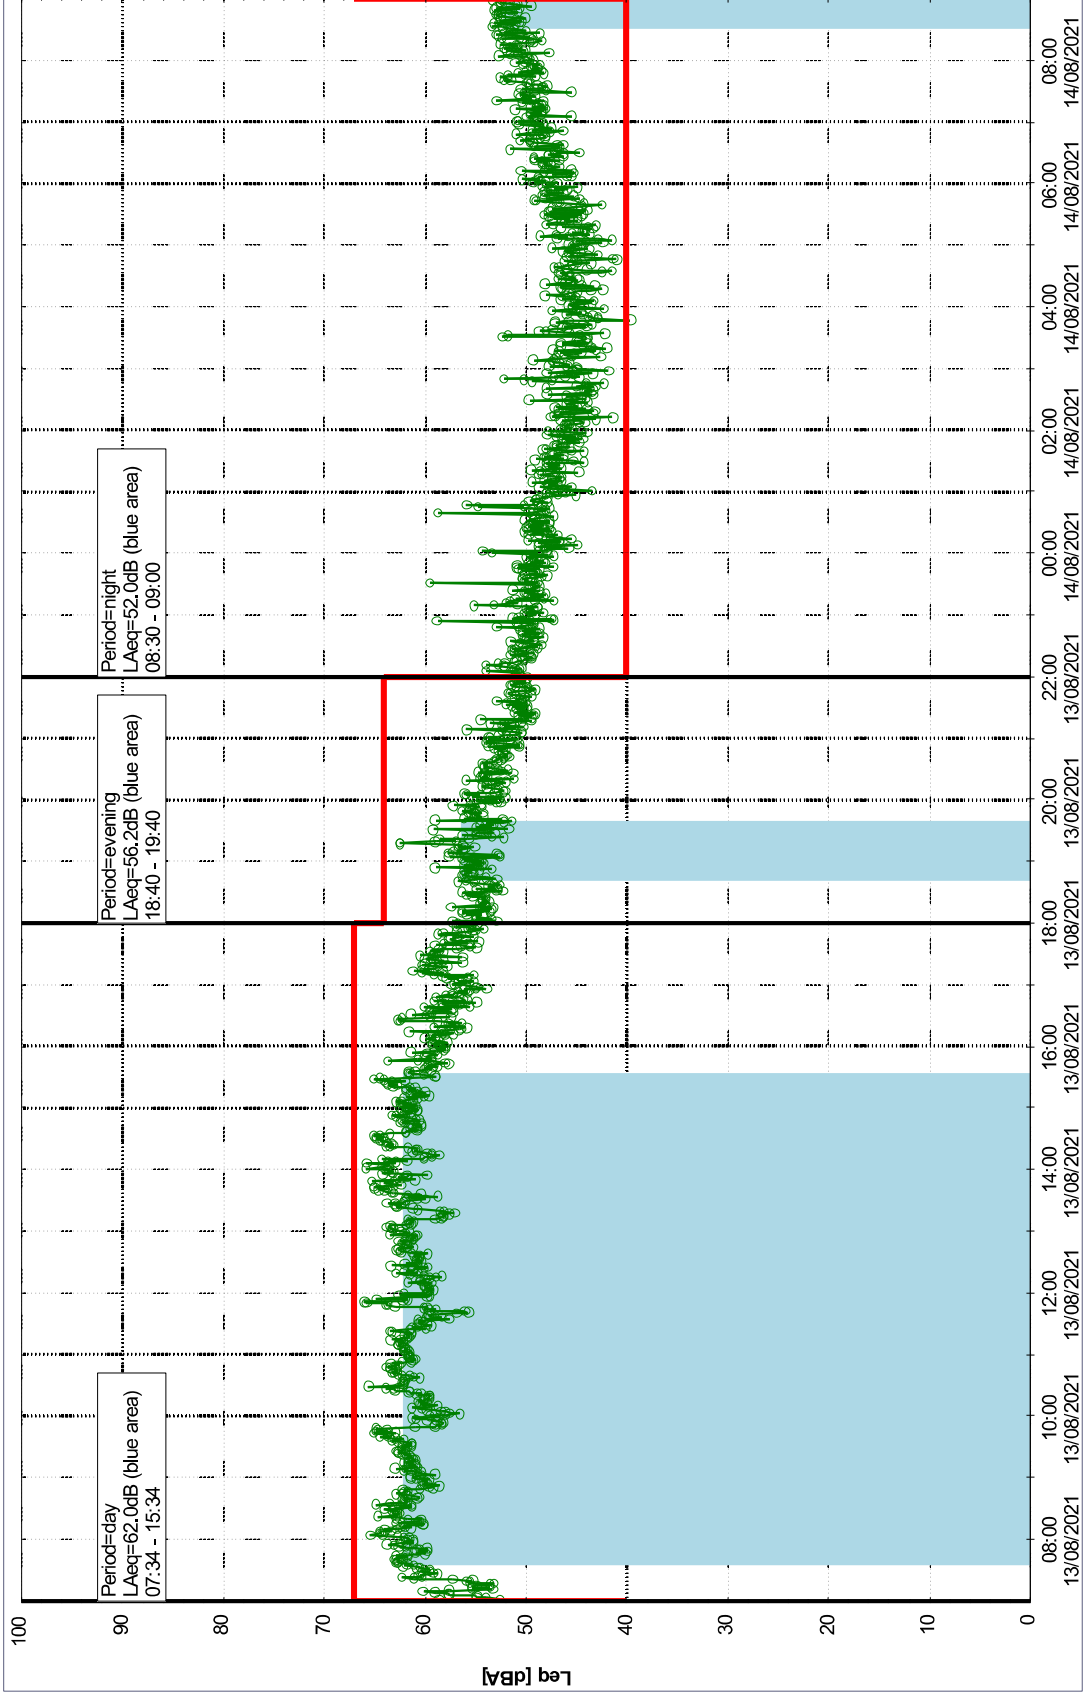

Project: Kronos Sydhavnen
Construction: Sluseholmen
Location: N-V

Plan View

Noise Time Related Diagram

12/08/2021
13/08/2021

○○○○ SLU_NS01

0 5 10 15 20 [m]

Remarks

...

Plan View

Remarks

...

Project: Kronos Sydhavnen
Construction: Sluseholmen
Location: N-V

Noise Time Related Diagram

13/08/2021
14/08/2021

SLU_NS01

Plan View

Remarks

...

Project: Kronos Sydhavnen
Construction: Sluseholmen
Location: N-V

Noise Time Related Diagram

14/08/2021
15/08/2021

SLU_NS01

Plan View

Remarks

...

Project: Kronos Sydhavnen
Construction: Sluseholmen
Location: N-V

Noise Time Related Diagram

15/08/2021
16/08/2021

SLU_NS01