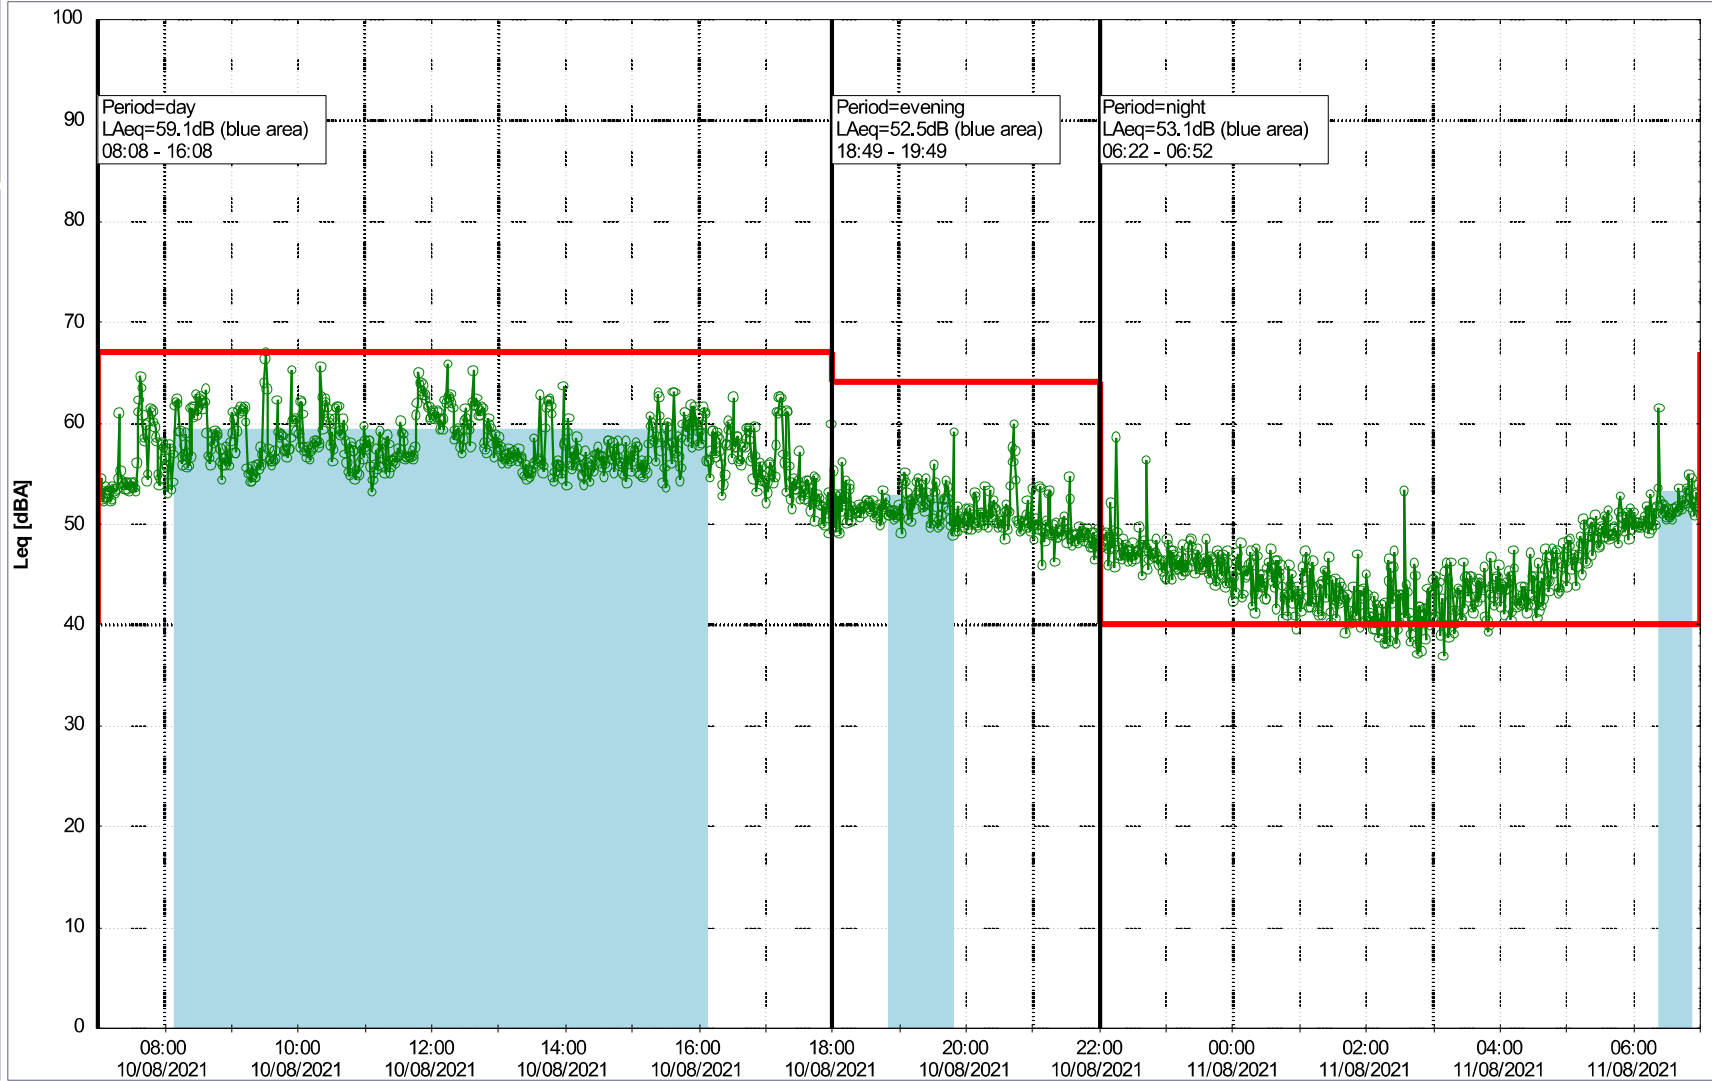

Project: Kronos Sydhavnen
Construction: Sluseholmen
Location: N-V

Plan View

Noise Time Related Diagram

10/08/2021
11/08/2021

○○○○ SLU_NS01

0 5 10 15 20 [m]

Remarks

...

Project: Kronos Sydhavnen
Construction: Sluseholmen
Location: N-V

Plan View

Noise Time Related Diagram

11/08/2021
12/08/2021

○○○○ SLU_NS01

0 5 10 15 20 [m]

Remarks

...

Plan View

Remarks

...

Project: Kronos Sydhavnen
Construction: Sluseholmen
Location: N-V

Noise Time Related Diagram

13/08/2021
14/08/2021

SLU_NS01

Plan View

...

Project: Kronos Sydhavnen
Construction: Sluseholmen
Location: N-V

Noise Time Related Diagram

15/08/2021
16/08/2021

SLU_NS01