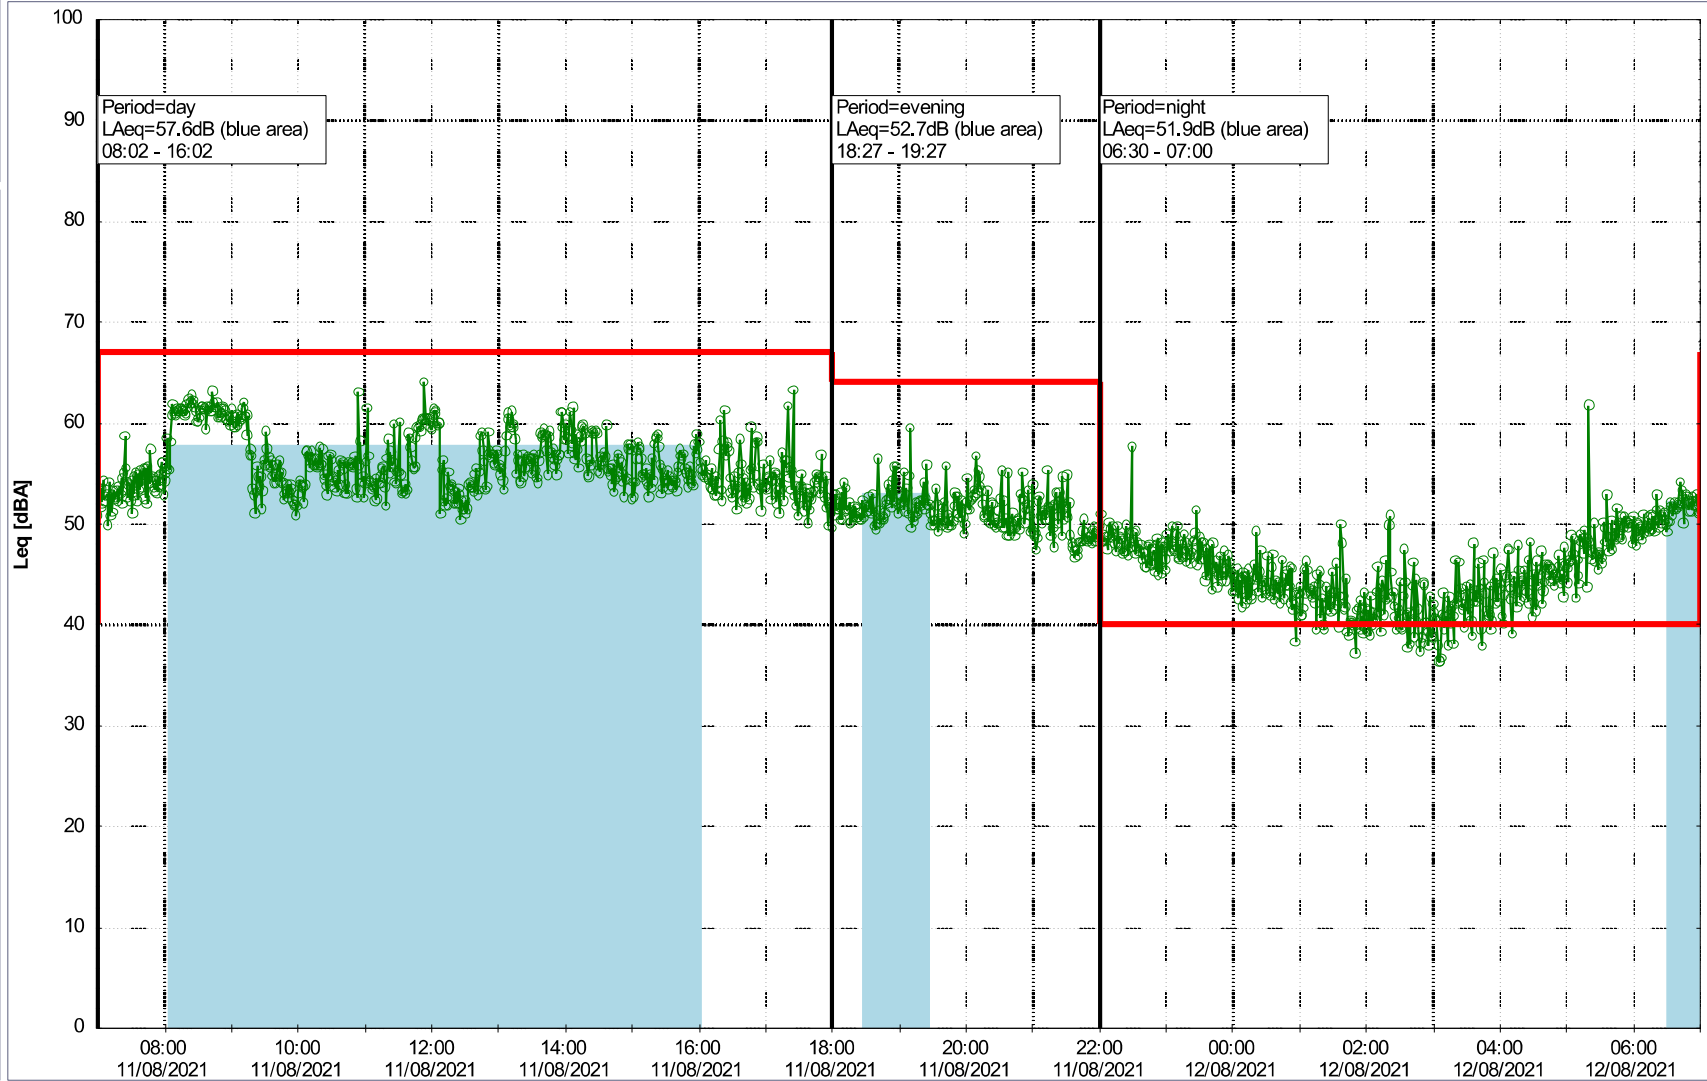

Project: Kronos Sydhavnen
Construction: Sluseholmen
Location: N-V

Plan View

Noise Time Related Diagram

11/08/2021
12/08/2021

○○○○ SLU_NS01

0 5 10 15 20 [m]

Remarks

...

Project: Kronos Sydhavnen
Construction: Sluseholmen
Location: N-V

Plan View

Noise Time Related Diagram

12/08/2021
13/08/2021

○○○○ SLU_NS01

0 5 10 15 20 [m]

Remarks

...

Plan View

Remarks

...

Project: Kronos Sydhavnen
Construction: Sluseholmen
Location: N-V

Noise Time Related Diagram

13/08/2021
14/08/2021

SLU_NS01

Plan View

...

Project: Kronos Sydhavnen
Construction: Sluseholmen
Location: N-V

Noise Time Related Diagram

15/08/2021
16/08/2021

SLU_NS01