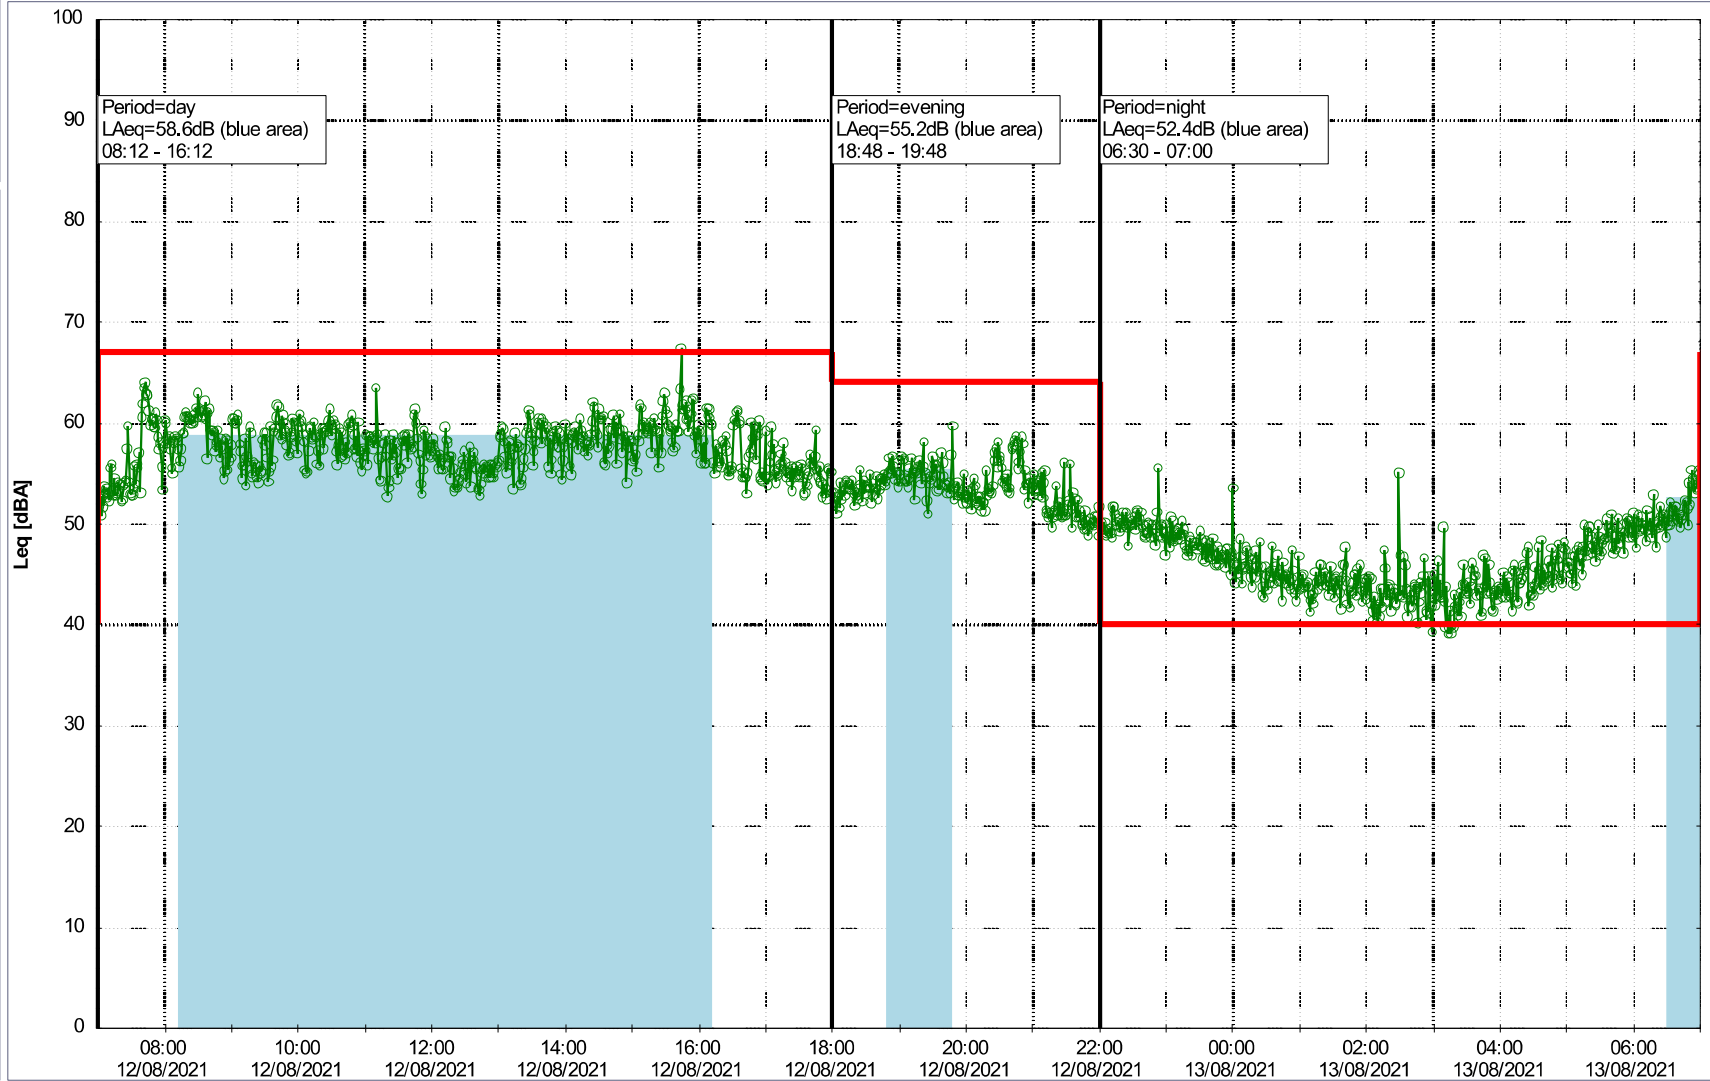

Project: Kronos Sydhavnen
Construction: Sluseholmen
Location: N-V

Plan View

Noise Time Related Diagram

12/08/2021
13/08/2021

○○○○ SLU_NS01

0 5 10 15 20 [m]

Remarks

...

Plan View

Remarks

...

Project: Kronos Sydhavnen
Construction: Sluseholmen
Location: N-V

Noise Time Related Diagram

13/08/2021
14/08/2021

SLU_NS01

Plan View

Remarks

...

Project: Kronos Sydhavnen
Construction: Sluseholmen
Location: N-V

Noise Time Related Diagram

14/08/2021
15/08/2021

SLU_NS01

Plan View

Remarks

...

Project: Kronos Sydhavnen
Construction: Sluseholmen
Location: N-V

Noise Time Related Diagram

15/08/2021
16/08/2021

SLU_NS01