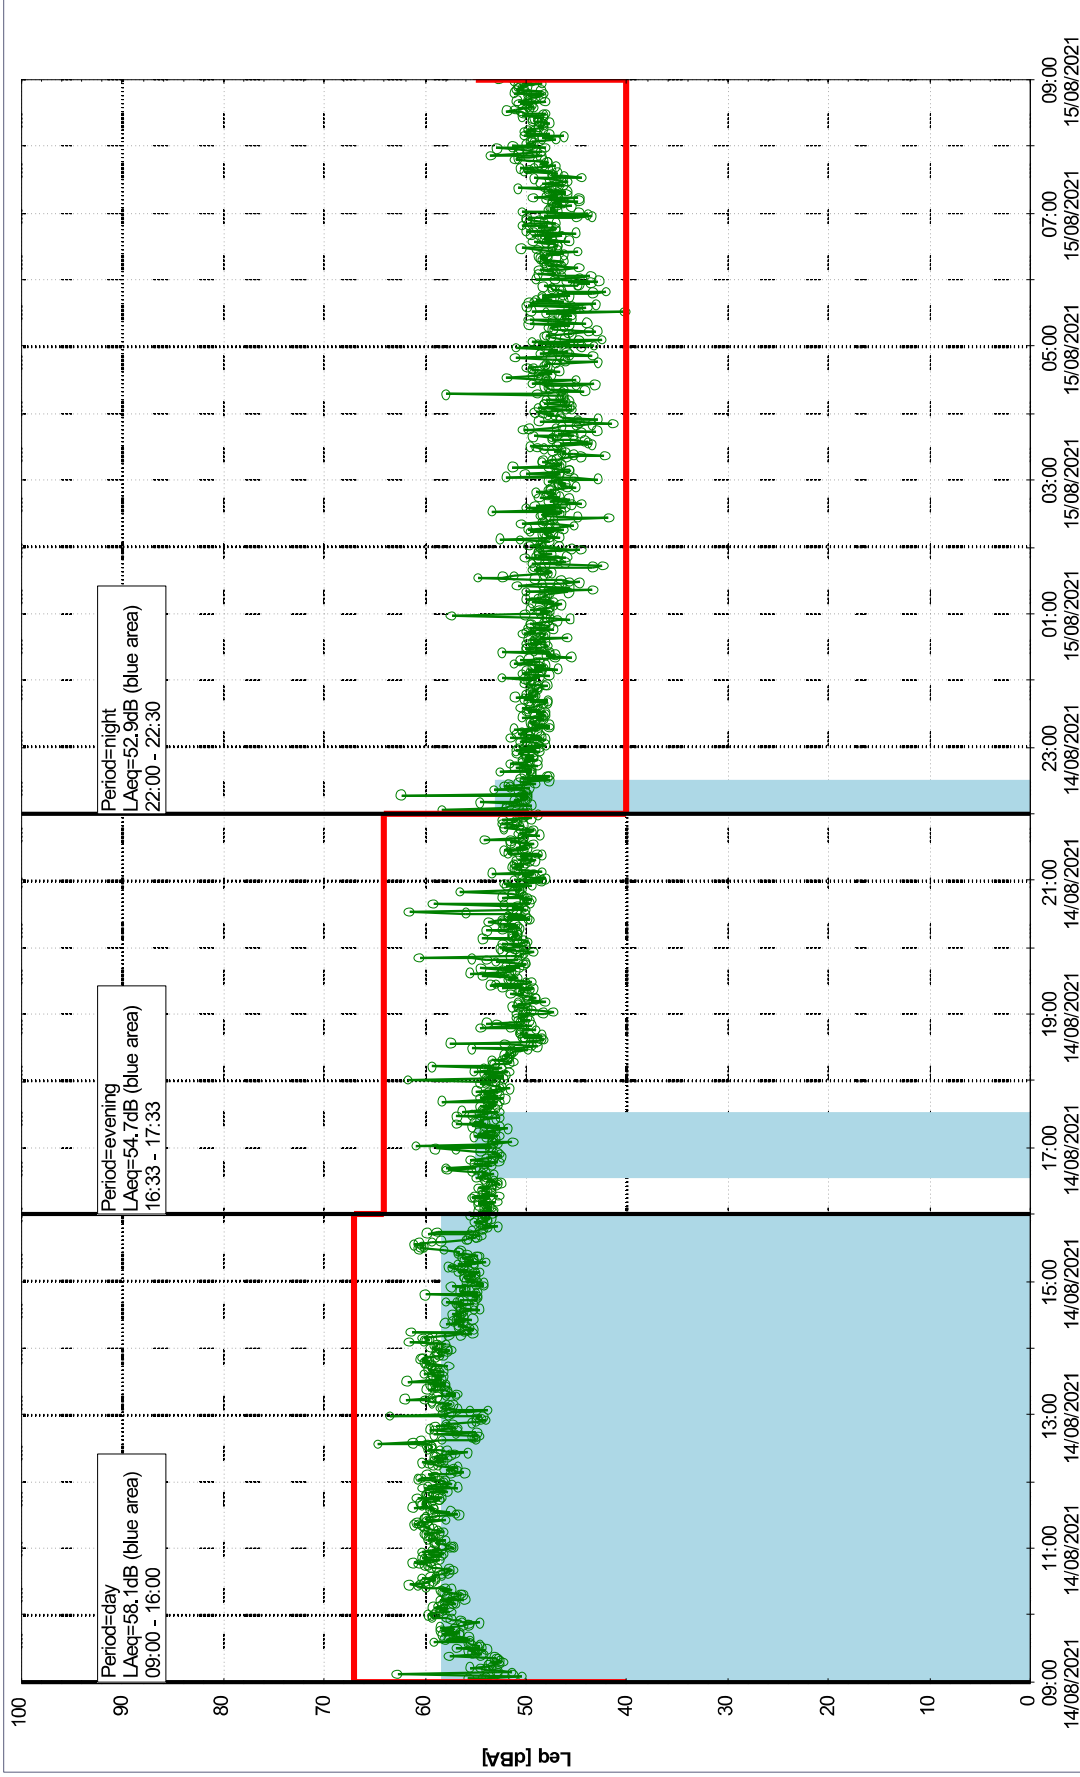

Project: Kronos Sydhavnen
Construction: Sluseholmen
Location: N-V

Plan View

Noise Time Related Diagram

12/08/2021
13/08/2021

○○○○ SLU_NS01

0 5 10 15 20 [m]

Remarks

...

Plan View

Remarks

...

Project: Kronos Sydhavnen
Construction: Sluseholmen
Location: N-V

Noise Time Related Diagram

13/08/2021
14/08/2021

SLU_NS01

Plan View

Remarks

...

Project: Kronos Sydhavnen
Construction: Sluseholmen
Location: N-V

Noise Time Related Diagram

14/08/2021
15/08/2021

SLU_NS01

Plan View

Remarks

...

Project: Kronos Sydhavnen
Construction: Sluseholmen
Location: N-V

Noise Time Related Diagram

15/08/2021
16/08/2021

SLU_NS01