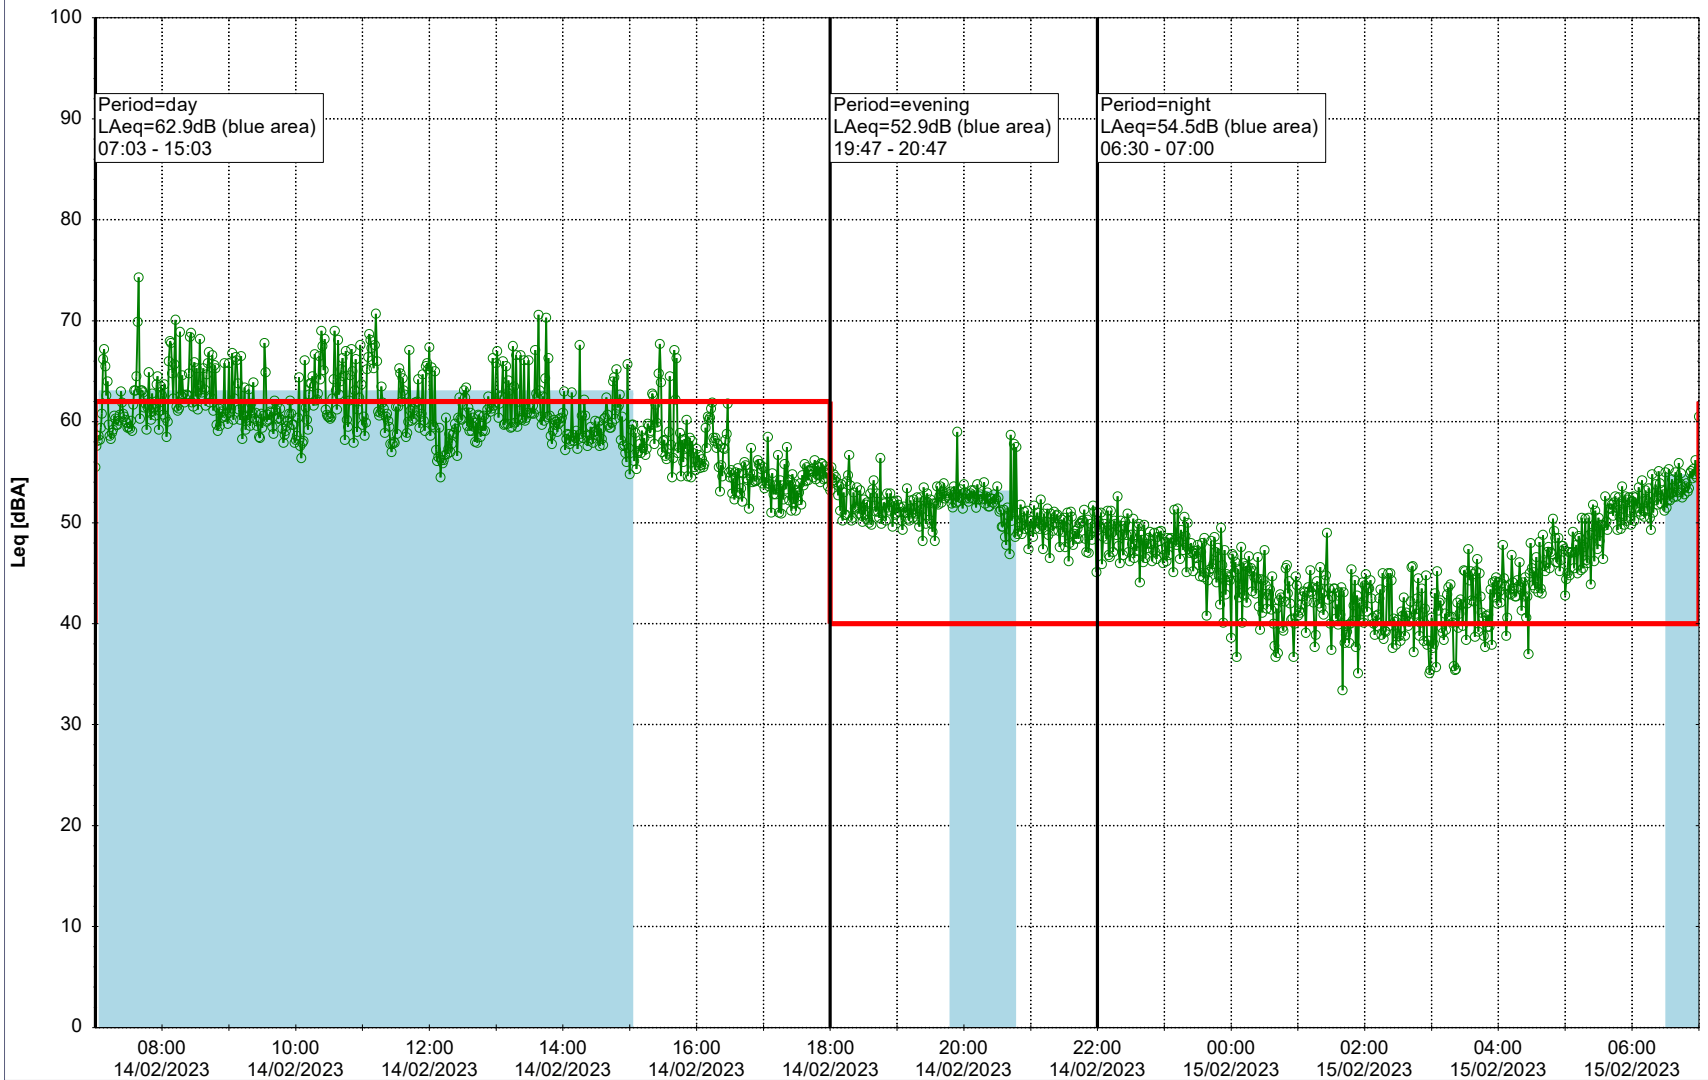

### Noise Time Related Diagram

13/02/2023  
14/02/2023

○○○○ SLU\_NS01

**Project:** Kronos Sydhavnen  
**Construction:** Sluseholmen  
**Location:** N-V

Plan View

Remarks

...

### Noise Time Related Diagram

14/02/2023  
15/02/2023

○○○○ SLU\_NS01

Project: Kronos Sydhavnen  
Construction: Sluseholmen  
Location: N-V

Plan View

Remarks

...