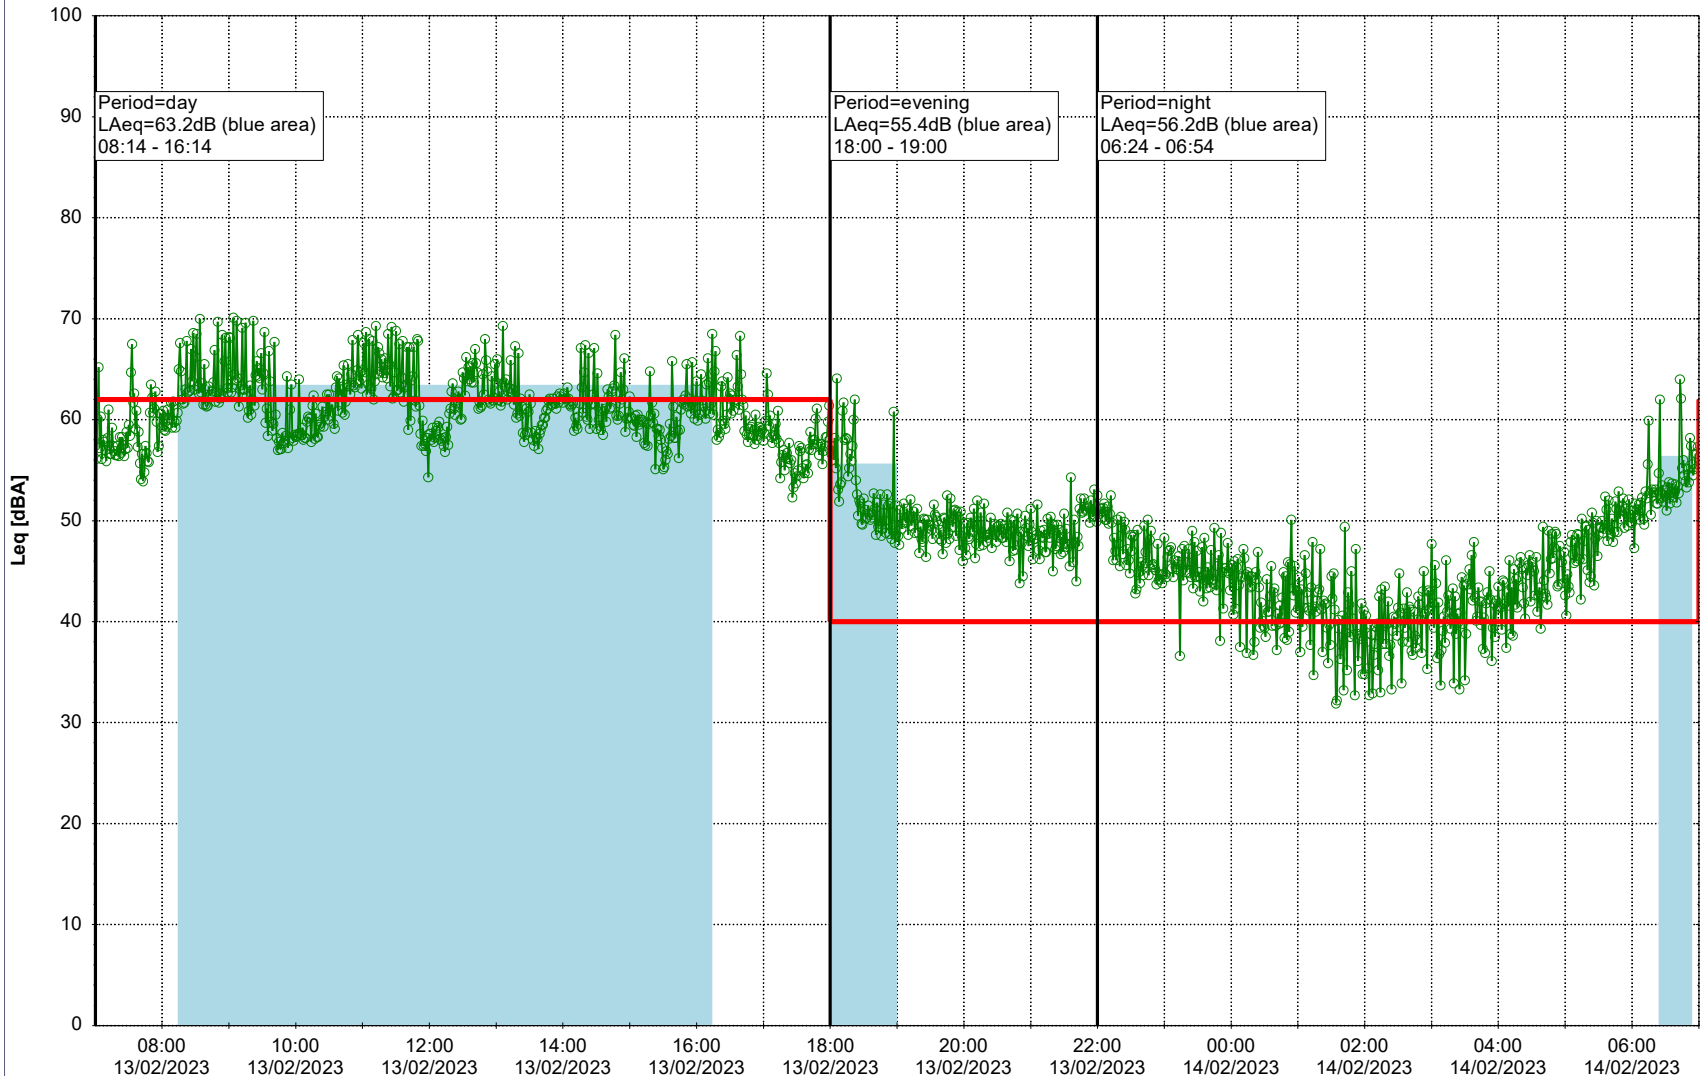

**Project:** Kronos Sydhavnen  
**Construction:** Sluseholmen  
**Location:** N-V

Plan View

Remarks

...

### Noise Time Related Diagram

13/02/2023  
14/02/2023

○○○○ SLU\_NS01

**Project:** Kronos Sydhavnen  
**Construction:** Sluseholmen  
**Location:** N-V

Plan View

Remarks

...

### Noise Time Related Diagram

14/02/2023  
15/02/2023

○○○○ SLU\_NS01

Project: Kronos Sydhavnen  
Construction: Sluseholmen  
Location: N-V

Plan View

Remarks

...