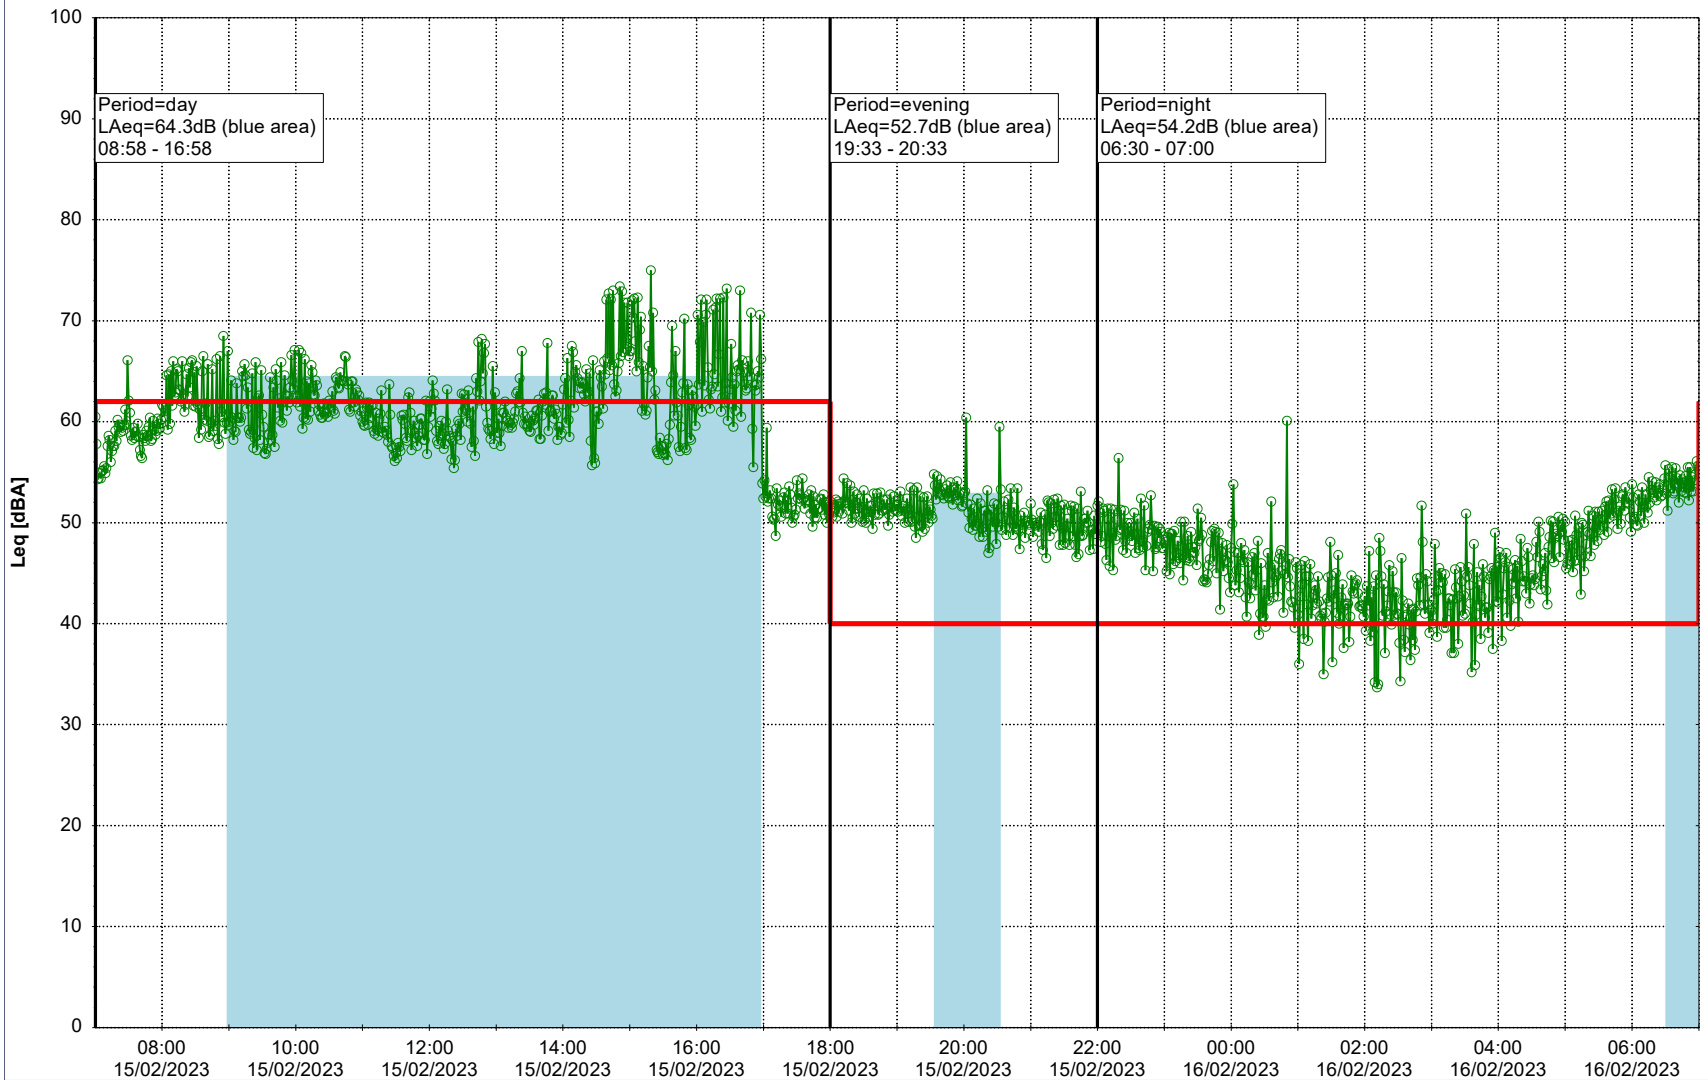

### Noise Time Related Diagram

14/02/2023  
15/02/2023

○○○○ SLU\_NS01

Project: Kronos Sydhavnen  
Construction: Sluseholmen  
Location: N-V

Plan View

Remarks

...

### Noise Time Related Diagram

15/02/2023  
16/02/2023

SLU\_NS01

**Project:** Kronos Sydhavnen  
**Construction:** Sluseholmen  
**Location:** N-V

Plan View

Remarks

...