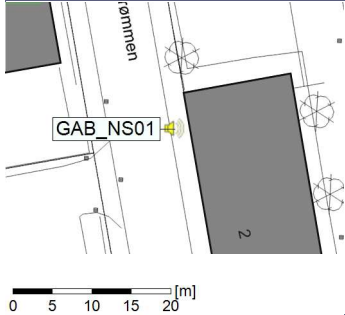

Project: Kronos Sydhavnen
Construction: Gåsebæk
Location: N-V

15/11/2021
16/11/2021

Noise Time Related Diagram

○○○○ GAB_NS01

Remarks

...

Project: Kronos Sydhavnen
Construction: Gåsebæk
Location: N-V

Plan View