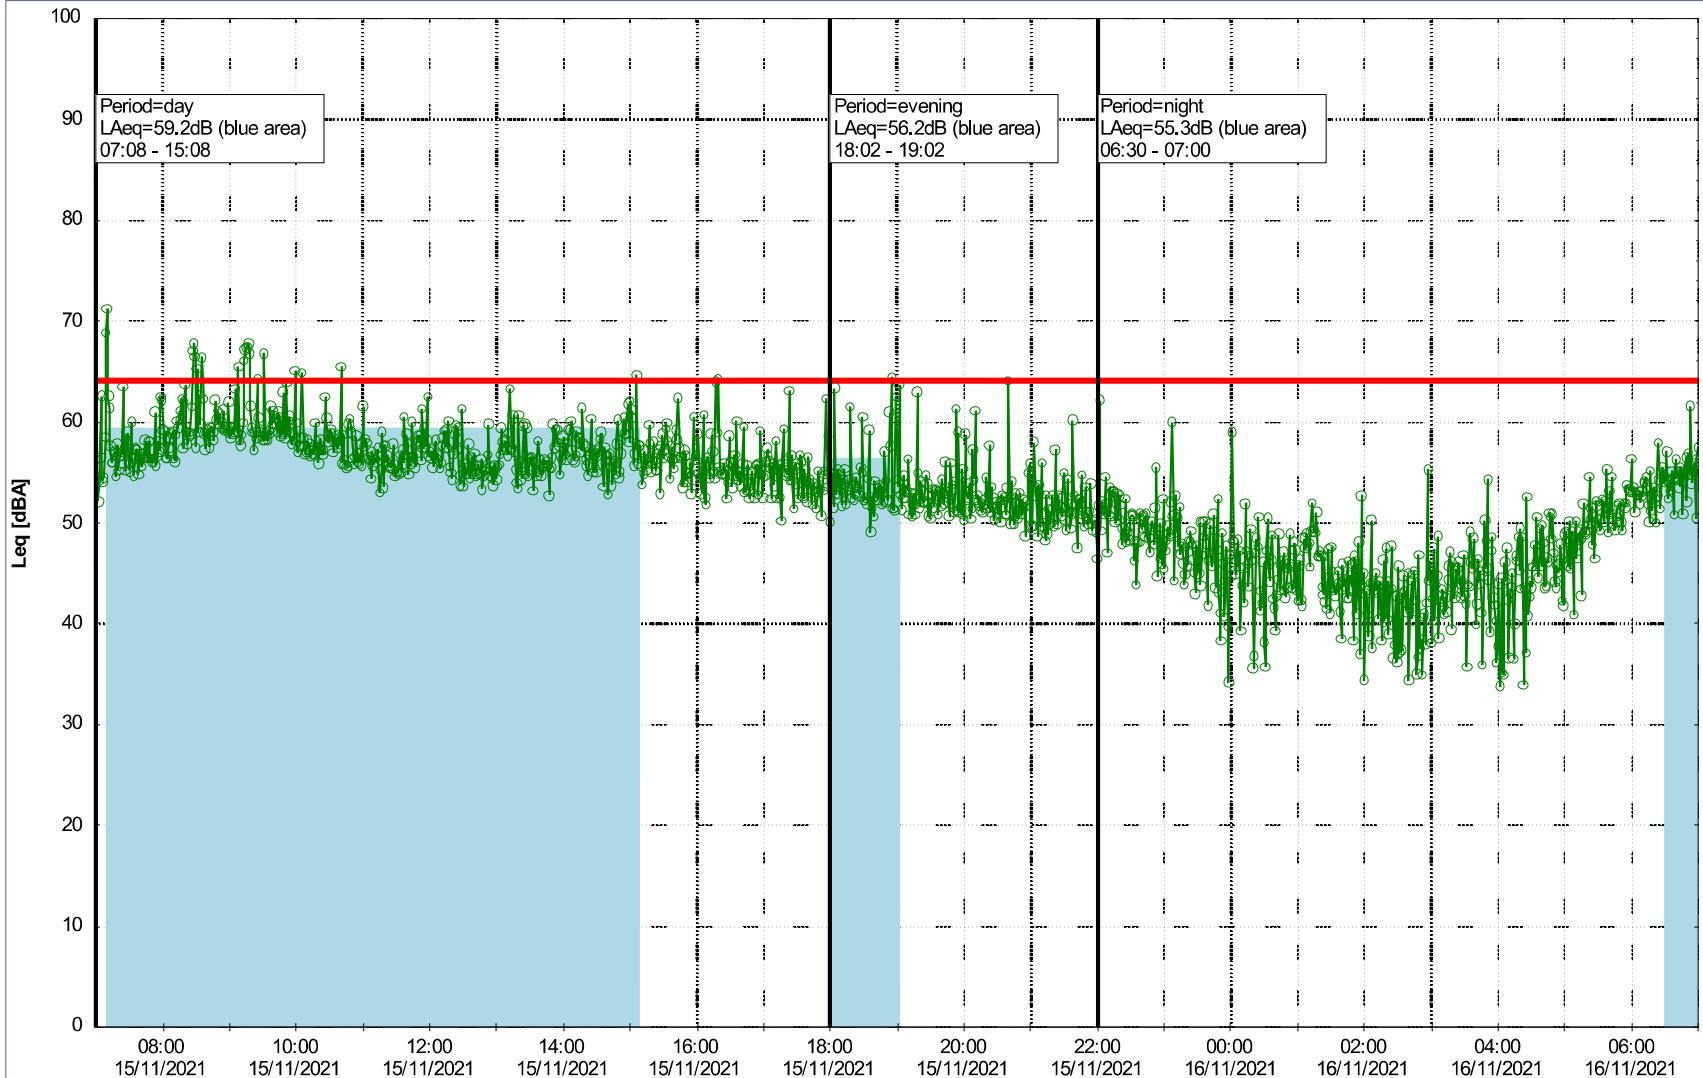

Project: Kronos Sydhavnen
Construction: Gåsebæk
Location: N-V

15/11/2021
16/11/2021

Noise Time Related Diagram

○○○○ GAB_NS01

Remarks

...

Project: Kronos Sydhavnen
Construction: Gåsebæk
Location: N-V

Plan View

Remarks

...

Noise Time Related Diagram

16/11/2021
17/11/2021

○○○○ GAB_NS01

Project: Kronos Sydhavnen
Construction: Gåsebæk
Location: N-V

Plan View

Noise Time Related Diagram

Remarks

...

Project: Kronos Sydhavnen
Construction: Gåsebæk
Location: N-V

Plan View

Noise Time Related Diagram

19/11/2021
20/11/2021

○○○○ GAB_NS01

Remarks

...

Project: Kronos Sydhavnen
Construction: Gåsebæk
Location: N-V

Plan View

Remarks

...

Noise Time Related Diagram

20/11/2021
21/11/2021

○○○○ GAB_NS01