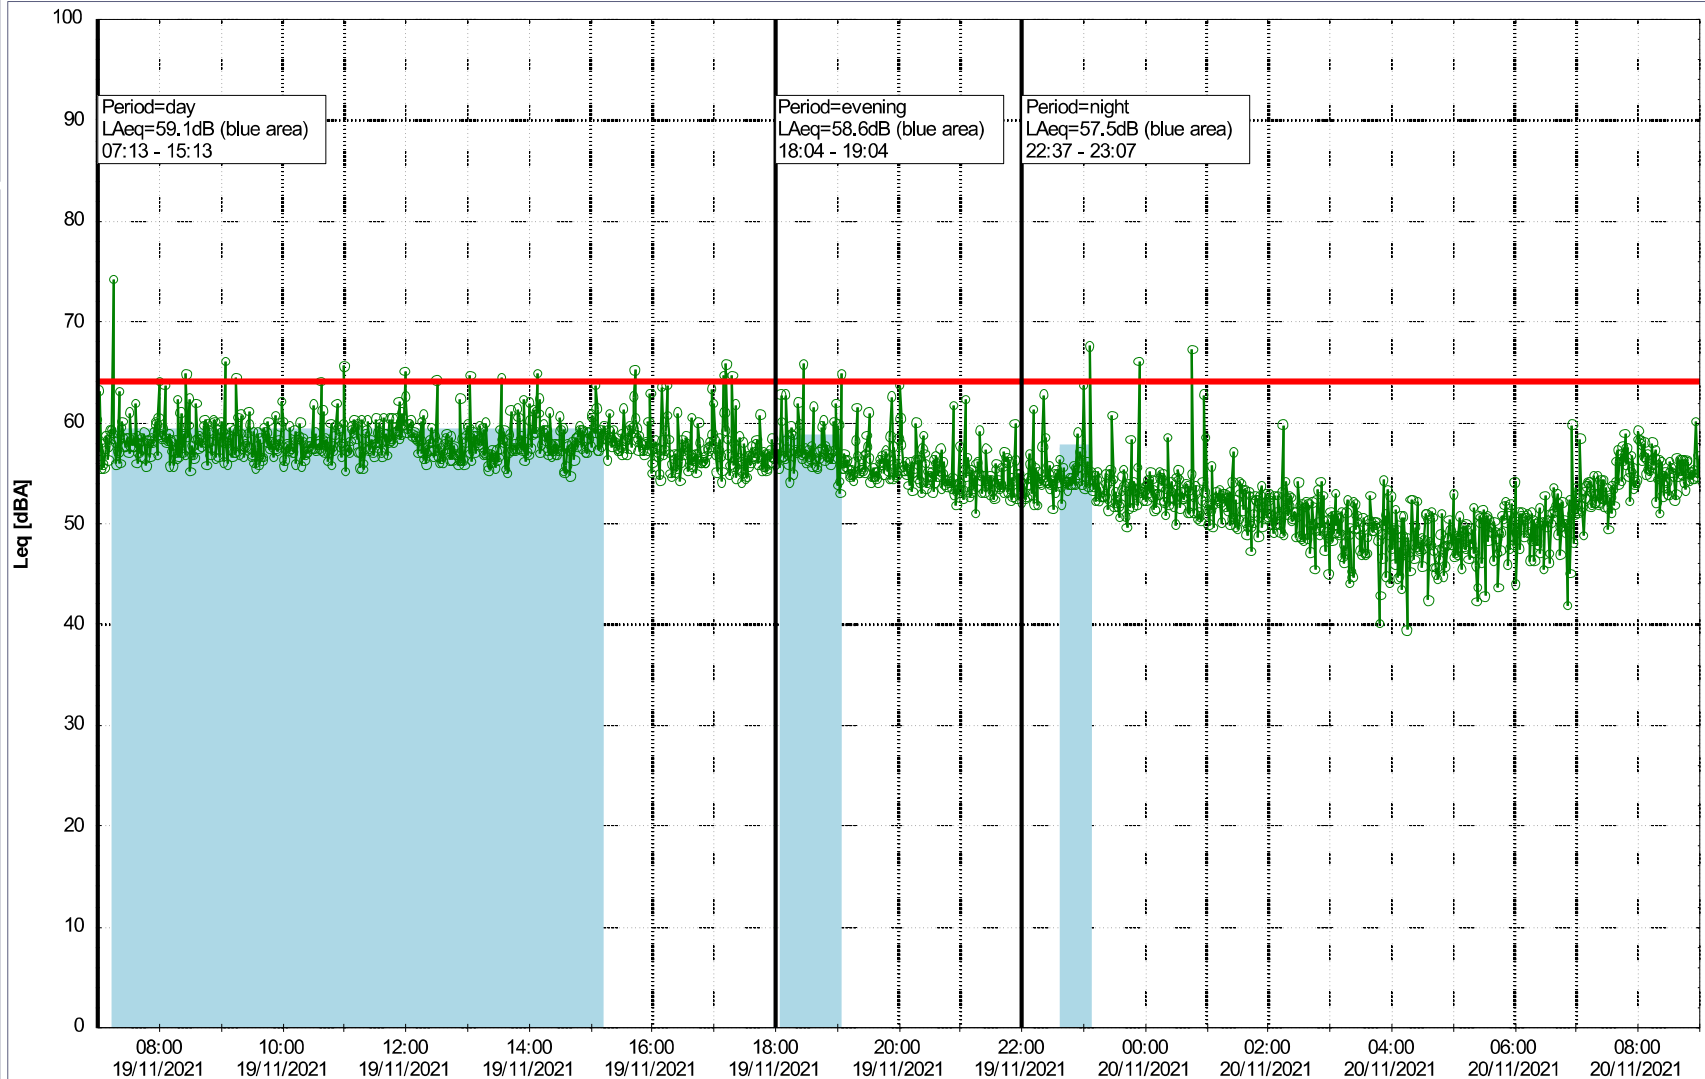

Remarks

...

Project: Kronos Sydhavnen
Construction: Gåsebæk
Location: N-V

Plan View

Noise Time Related Diagram

19/11/2021
20/11/2021

○○○○ GAB_NS01

Remarks

...

Project: Kronos Sydhavnen
Construction: Gåsebæk
Location: N-V

Plan View

Remarks

...

Noise Time Related Diagram

20/11/2021
21/11/2021

○○○○ GAB_NS01

Project: Kronos Sydhavnen
Construction: Gåsebæk
Location: N-V

21/11/2021
22/11/2021

Noise Time Related Diagram

○○○○ GAB_NS01

Remarks

...