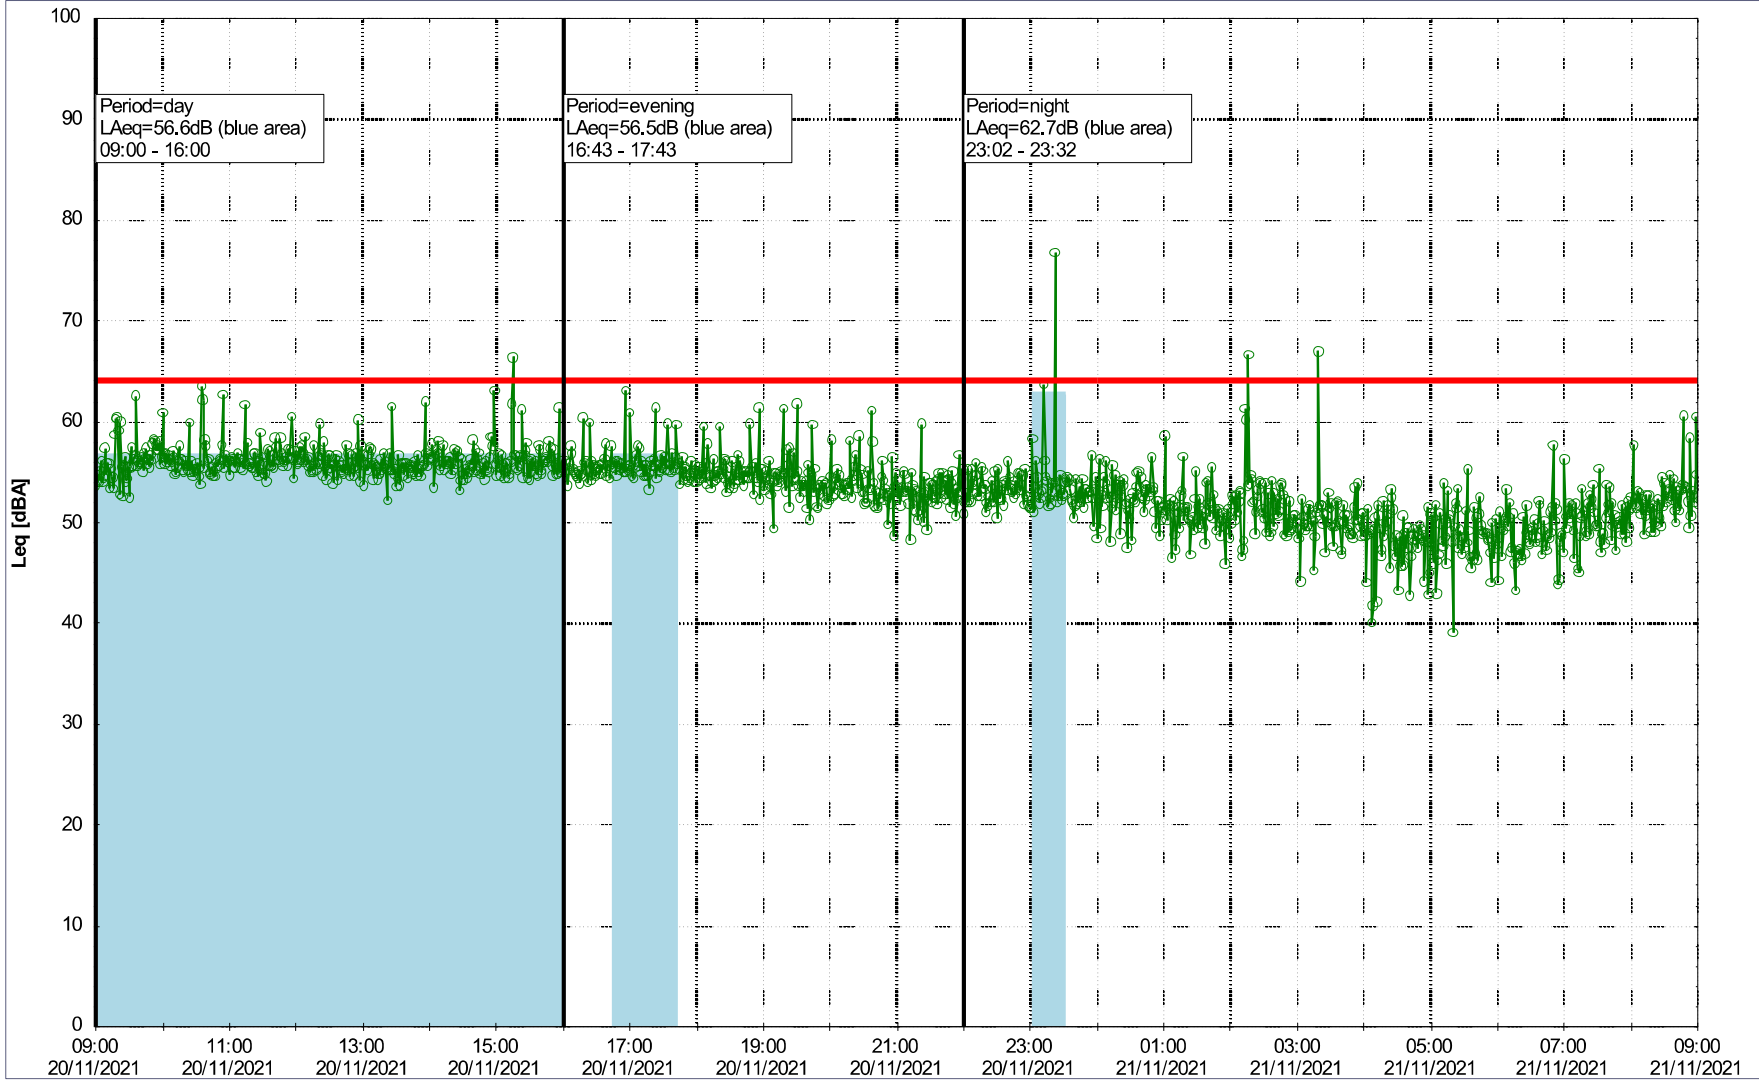

Remarks

...

Project: Kronos Sydhavnen
Construction: Gåsebæk
Location: N-V

Plan View

Noise Time Related Diagram

19/11/2021
20/11/2021

○○○○ GAB_NS01

Remarks

...

Project: Kronos Sydhavnen
Construction: Gåsebæk
Location: N-V

Plan View

Remarks

...

Noise Time Related Diagram

20/11/2021
21/11/2021

○○○○ GAB_NS01

Project: Kronos Sydhavnen
Construction: Gåsebæk
Location: N-V

21/11/2021
22/11/2021

Noise Time Related Diagram

○○○○ GAB_NS01

Remarks

...