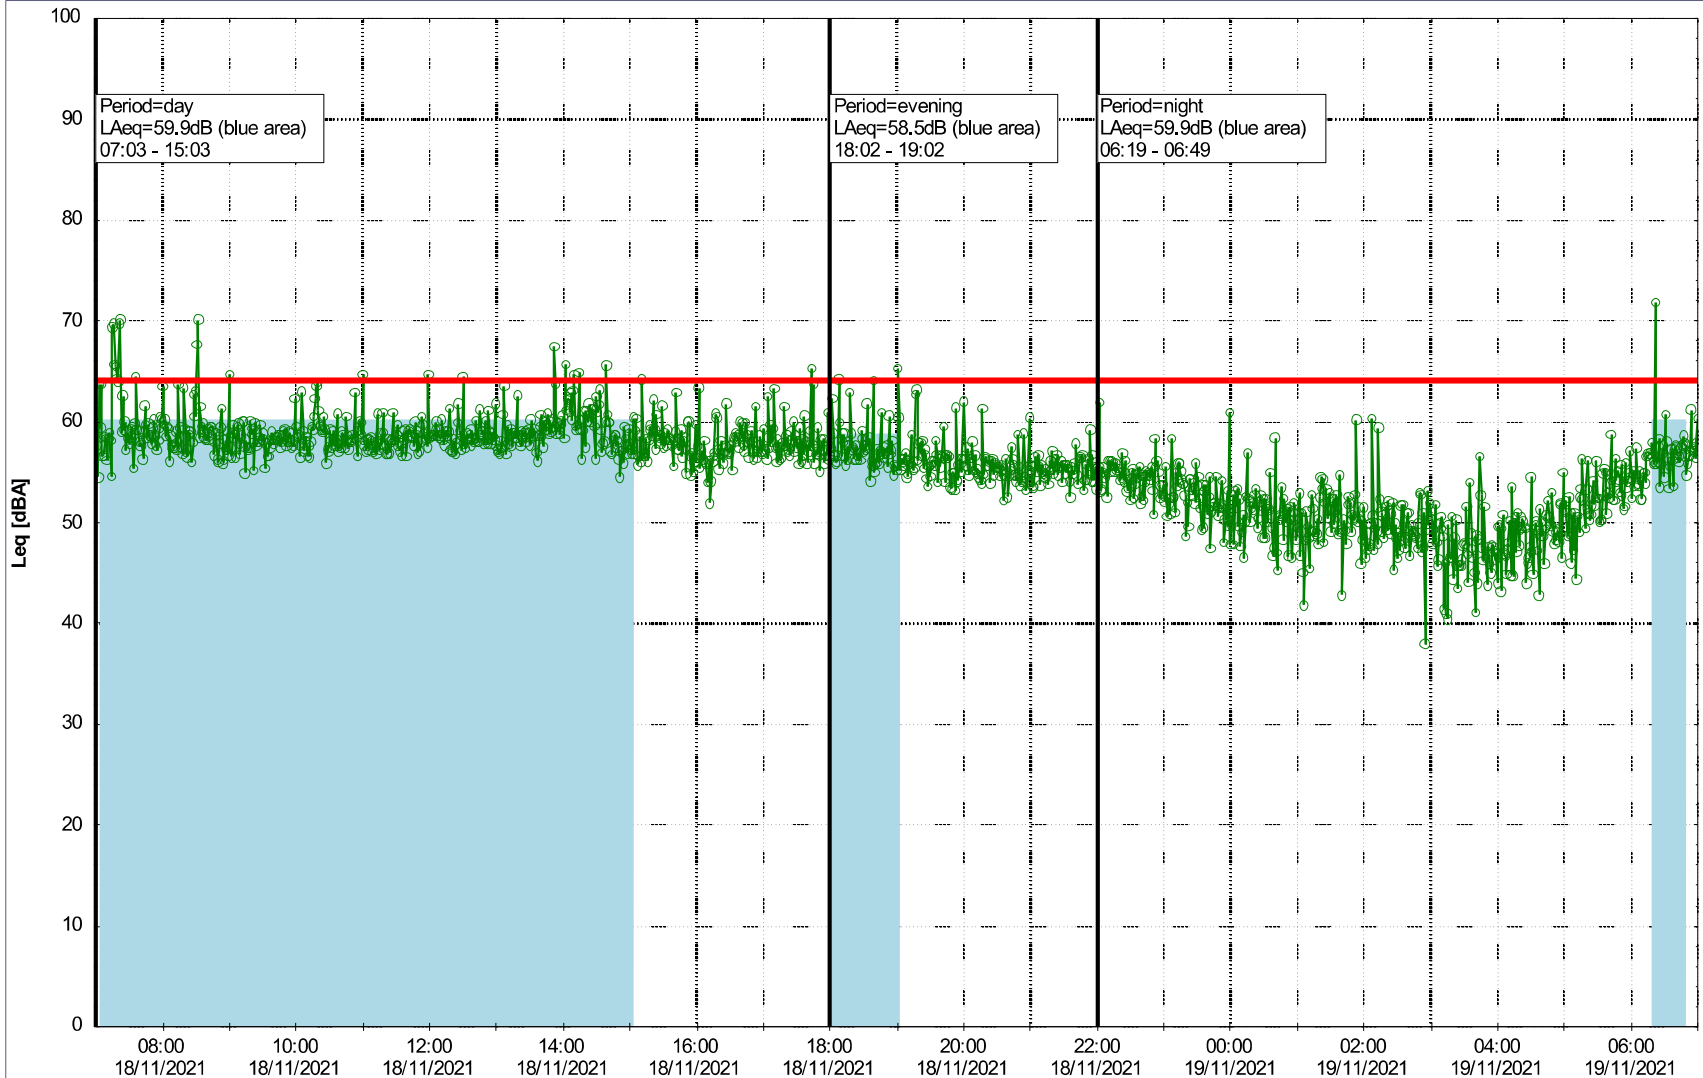

17/11/2021
18/11/2021

○○○○ GAB_NS01

Remarks

...

Project: Kronos Sydhavnen
Construction: Gåsebæk
Location: N-V

18/11/2021
19/11/2021

Noise Time Related Diagram

○○○○ GAB_NS01

Remarks

...

Project: Kronos Sydhavnen
Construction: Gåsebæk
Location: N-V

Plan View

Noise Time Related Diagram

19/11/2021
20/11/2021

○○○○ GAB_NS01

Remarks

...

Project: Kronos Sydhavnen
Construction: Gåsebæk
Location: N-V

Plan View

Remarks

...

Noise Time Related Diagram

20/11/2021
21/11/2021

○○○○ GAB_NS01

Project: Kronos Sydhavnen
Construction: Gåsebæk
Location: N-V

21/11/2021
22/11/2021

Noise Time Related Diagram

○○○○ GAB_NS01

Remarks

...