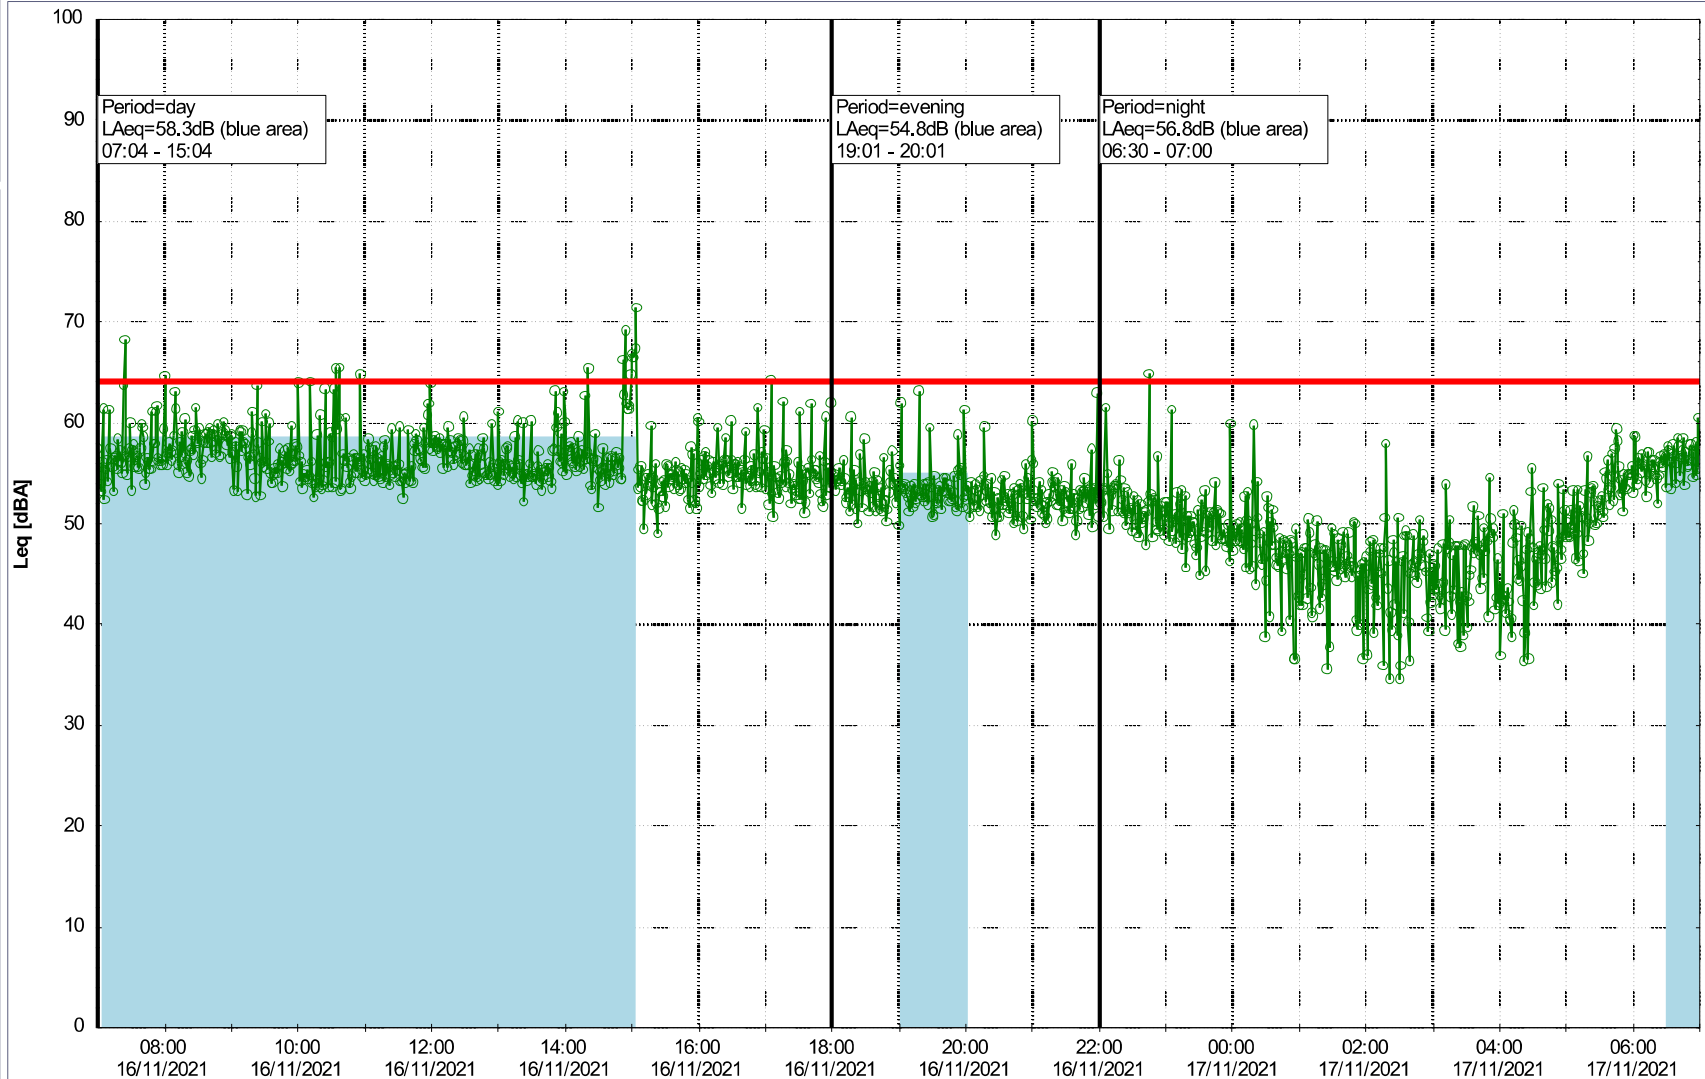

Project: Kronos Sydhavnen
Construction: Gåsebæk
Location: N-V

15/11/2021
16/11/2021

Noise Time Related Diagram

○○○○ GAB_NS01

Remarks

...

Project: Kronos Sydhavnen
Construction: Gåsebæk
Location: N-V

Plan View

Remarks

...

Noise Time Related Diagram

16/11/2021
17/11/2021

○○○○ GAB_NS01

Project: Kronos Sydhavnen
Construction: Gåsebæk
Location: N-V

Plan View

Noise Time Related Diagram

Remarks

...

Project: Kronos Sydhavnen
Construction: Gåsebæk
Location: N-V

Plan View

Noise Time Related Diagram

19/11/2021
20/11/2021

○○○○ GAB_NS01

Remarks

...

Project: Kronos Sydhavnen
Construction: Gåsebæk
Location: N-V

Plan View

Remarks

...

Noise Time Related Diagram

20/11/2021
21/11/2021

○○○○ GAB_NS01