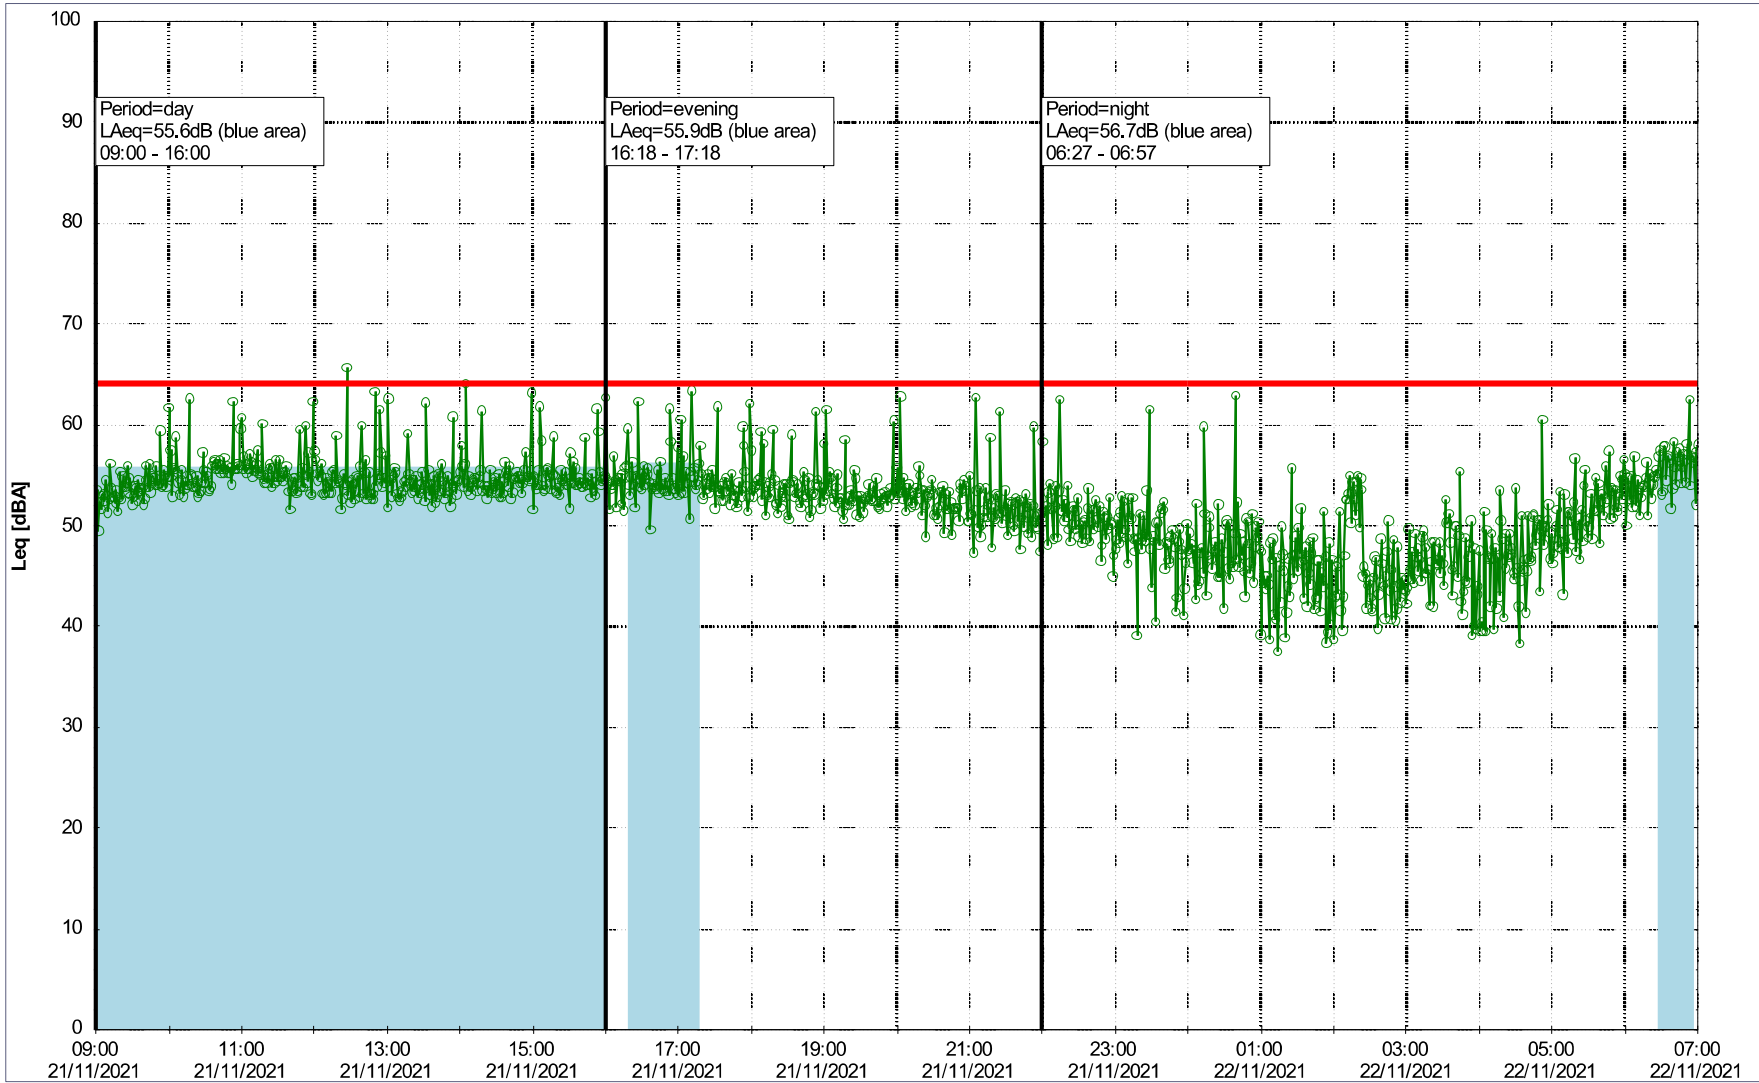

...

Project: Kronos Sydhavnen
Construction: Gåsebæk
Location: N-V

Plan View

Remarks

...

Noise Time Related Diagram

20/11/2021
21/11/2021

○○○○ GAB_NS01

Project: Kronos Sydhavnen
Construction: Gåsebæk
Location: N-V

21/11/2021
22/11/2021

Noise Time Related Diagram

○○○○ GAB_NS01

Remarks

...