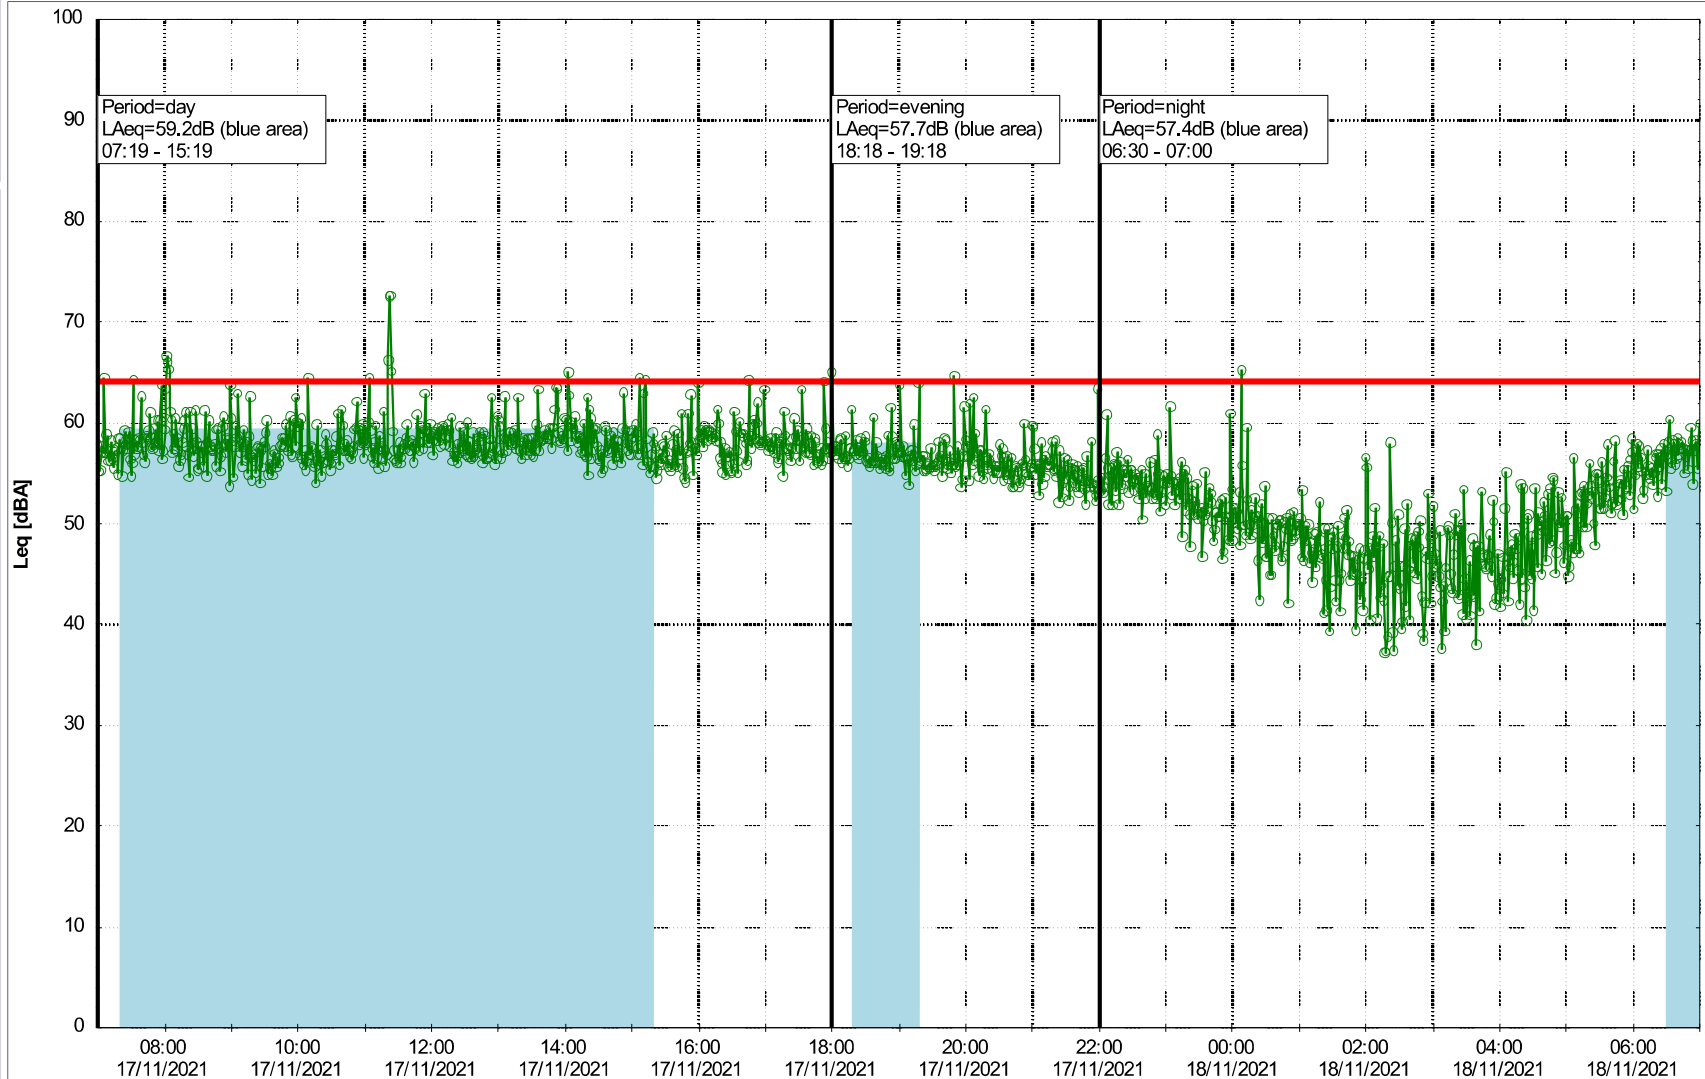

Remarks

...

Noise Time Related Diagram

16/11/2021
17/11/2021

○○○○ GAB_NS01

Project: Kronos Sydhavnen
Construction: Gåsebæk
Location: N-V

Plan View

Noise Time Related Diagram

17/11/2021
18/11/2021

○○○○ GAB_NS01

Remarks

...

Project: Kronos Sydhavnen
Construction: Gåsebæk
Location: N-V

18/11/2021
19/11/2021

Noise Time Related Diagram

○○○○ GAB_NS01

Remarks

...

Project: Kronos Sydhavnen
Construction: Gåsebæk
Location: N-V

Plan View

Noise Time Related Diagram

19/11/2021
20/11/2021

○○○○ GAB_NS01

Remarks

...

Project: Kronos Sydhavnen
Construction: Gåsebæk
Location: N-V

Plan View

Remarks

...

Noise Time Related Diagram

20/11/2021
21/11/2021

○○○○ GAB_NS01