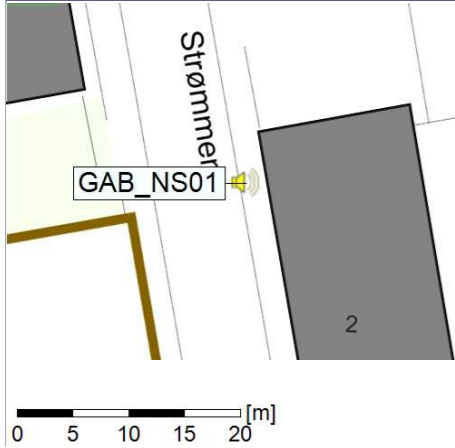

### Noise Time Related Diagram

04/09/2021  
05/09/2021

GAB\_NS01

Project: Kronos Sydhavnen  
Construction: Gåsebæk  
Location: N-V

Plan View

Remarks

...