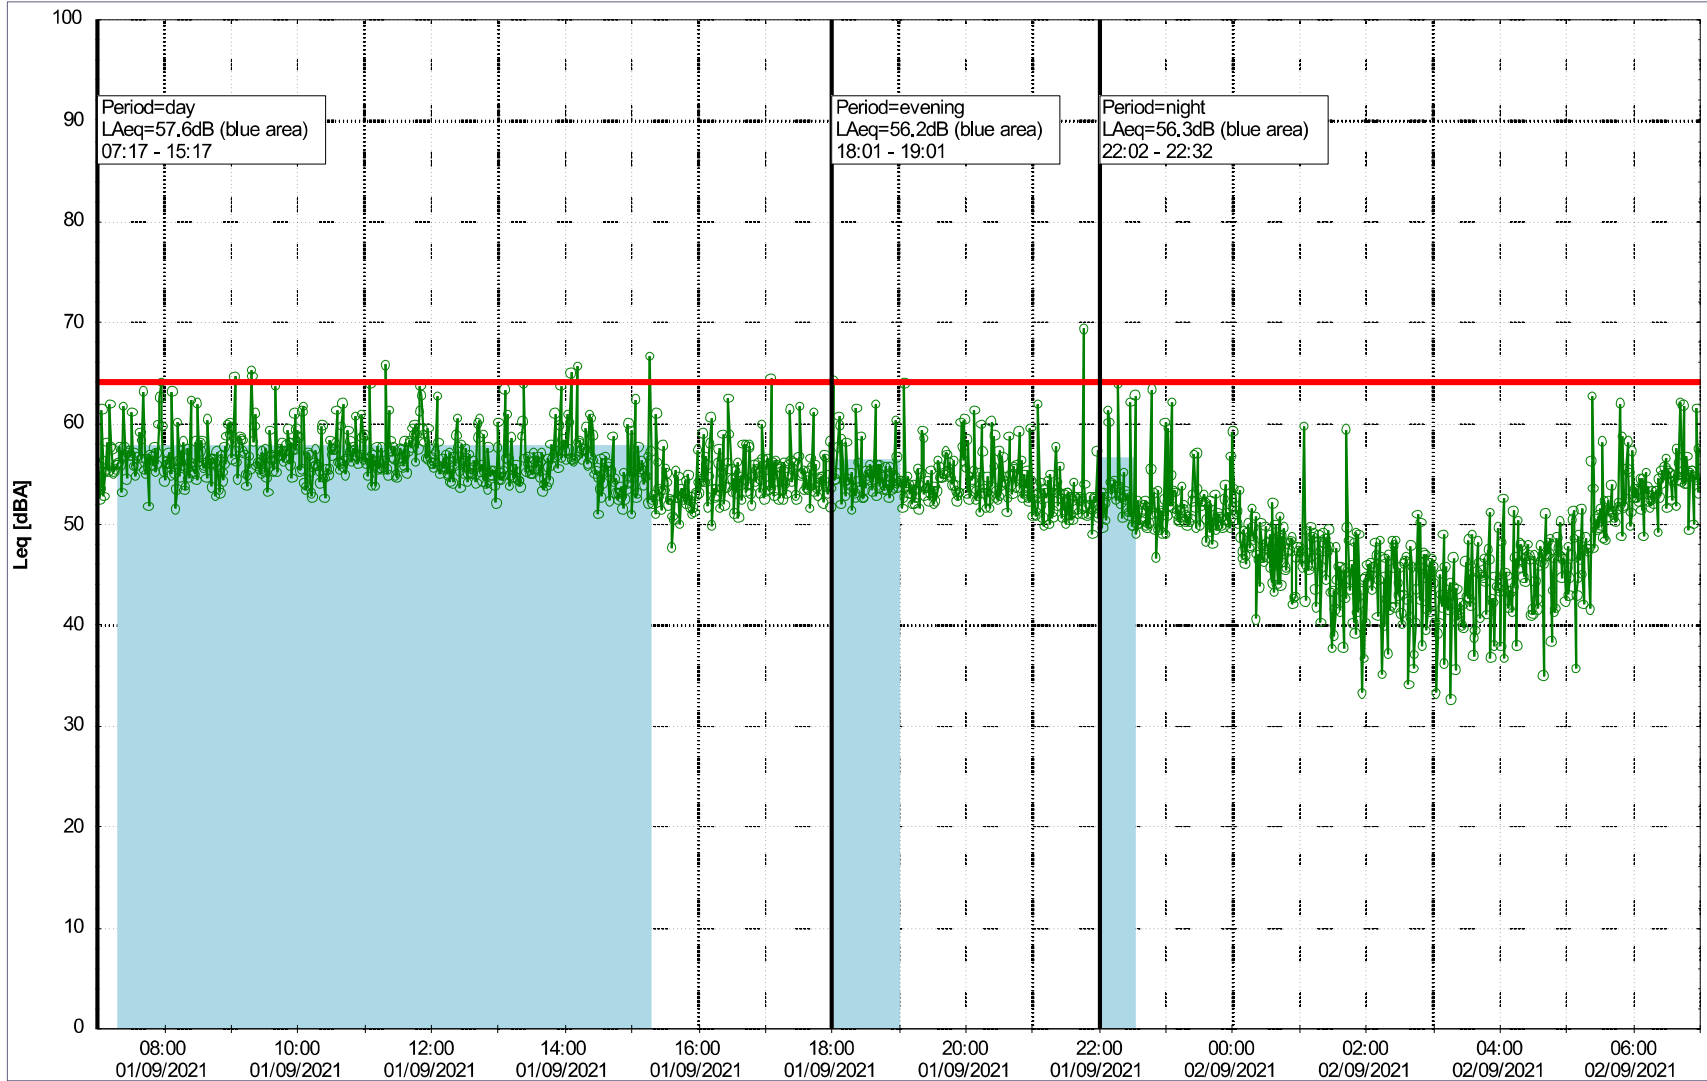

Noise Time Related Diagram

01/09/2021
02/09/2021

○○○○ GAB_NS01