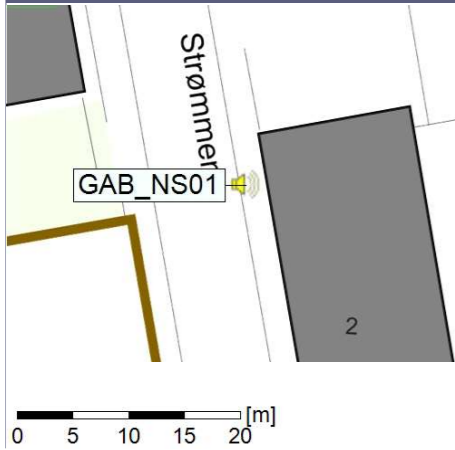

### Noise Time Related Diagram

03/09/2021  
04/09/2021

○○○○ GAB\_NS01

Remarks

...

Project: Kronos Sydhavnen  
Construction: Gåsebæk  
Location: N-V

Plan View

Remarks