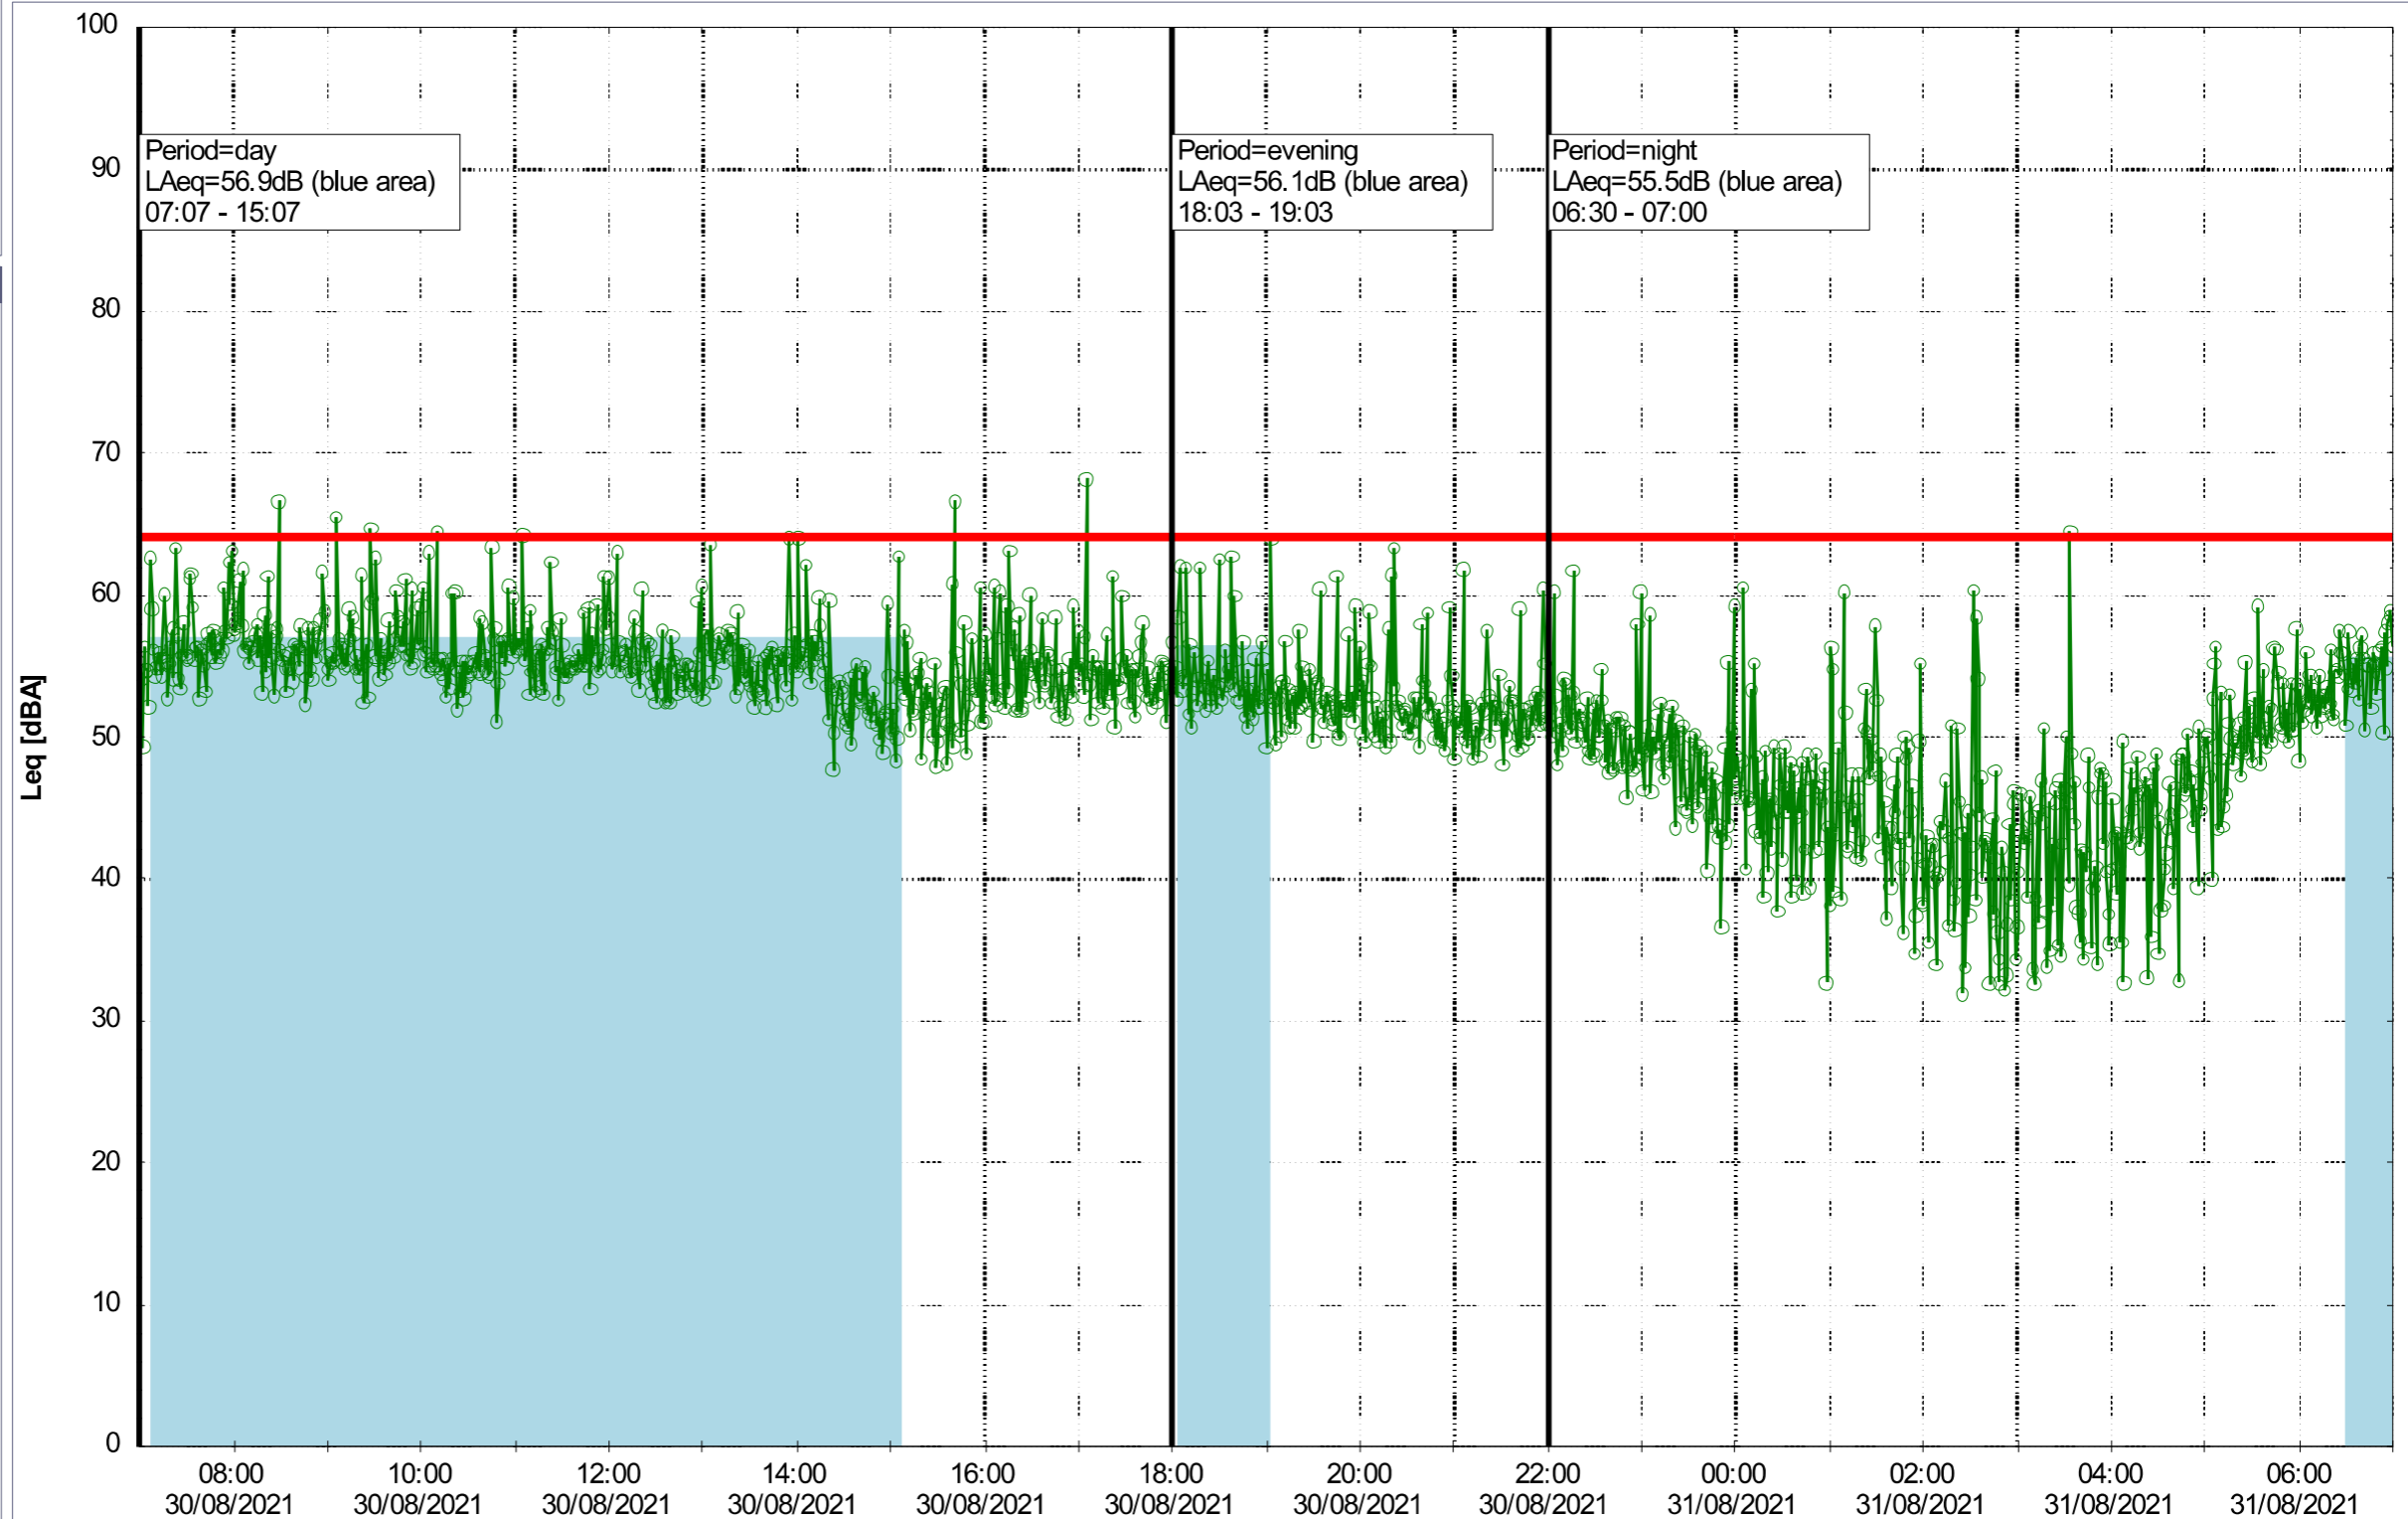

Project: Kronos Sydhavnen  
Construction: Gåsebæk  
Location: N-V

Plan View

### Noise Time Related Diagram

30/08/2021  
31/08/2021

○○○ GAB\_NS01

Remarks

...

Project: Kronos Sydhavnen  
 Construction: Gåsebæk  
 Location: N-V

Plan View

### Noise Time Related Diagram

31/08/2021  
01/09/2021

○○○○ GAB\_NS01

Remarks

...

**Project:** Kronos Sydhavnen  
**Construction:** Gåsebæk  
**Location:** N-V

Plan View

Remarks

### Noise Time Related Diagram

02/09/2021  
03/09/2021

○○○ GAB\_NS01

Remarks

...

Project: Kronos Sydhavnen  
Construction: Gåsebæk  
Location: N-V

Plan View