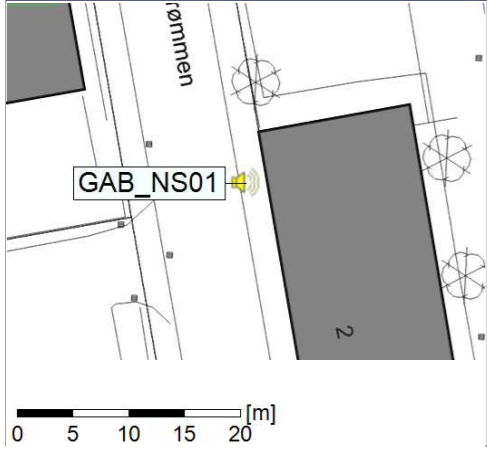

### Noise Time Related Diagram

30/08/2021  
31/08/2021

○○○ GAB\_NS01

Remarks

...

Project: Kronos Sydhavnen  
 Construction: Gåsebæk  
 Location: N-V

Plan View