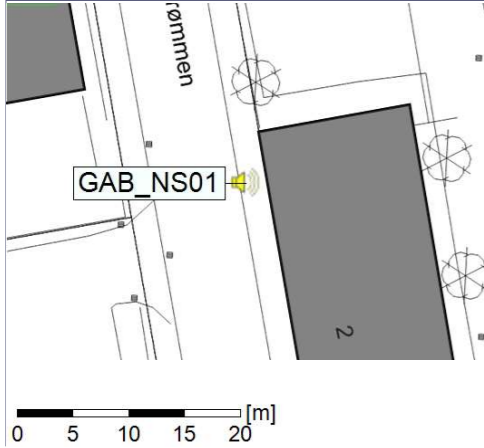

Project: Kronos Sydhavnen  
Construction: Gåsebæk  
Location: N-V

Plan View