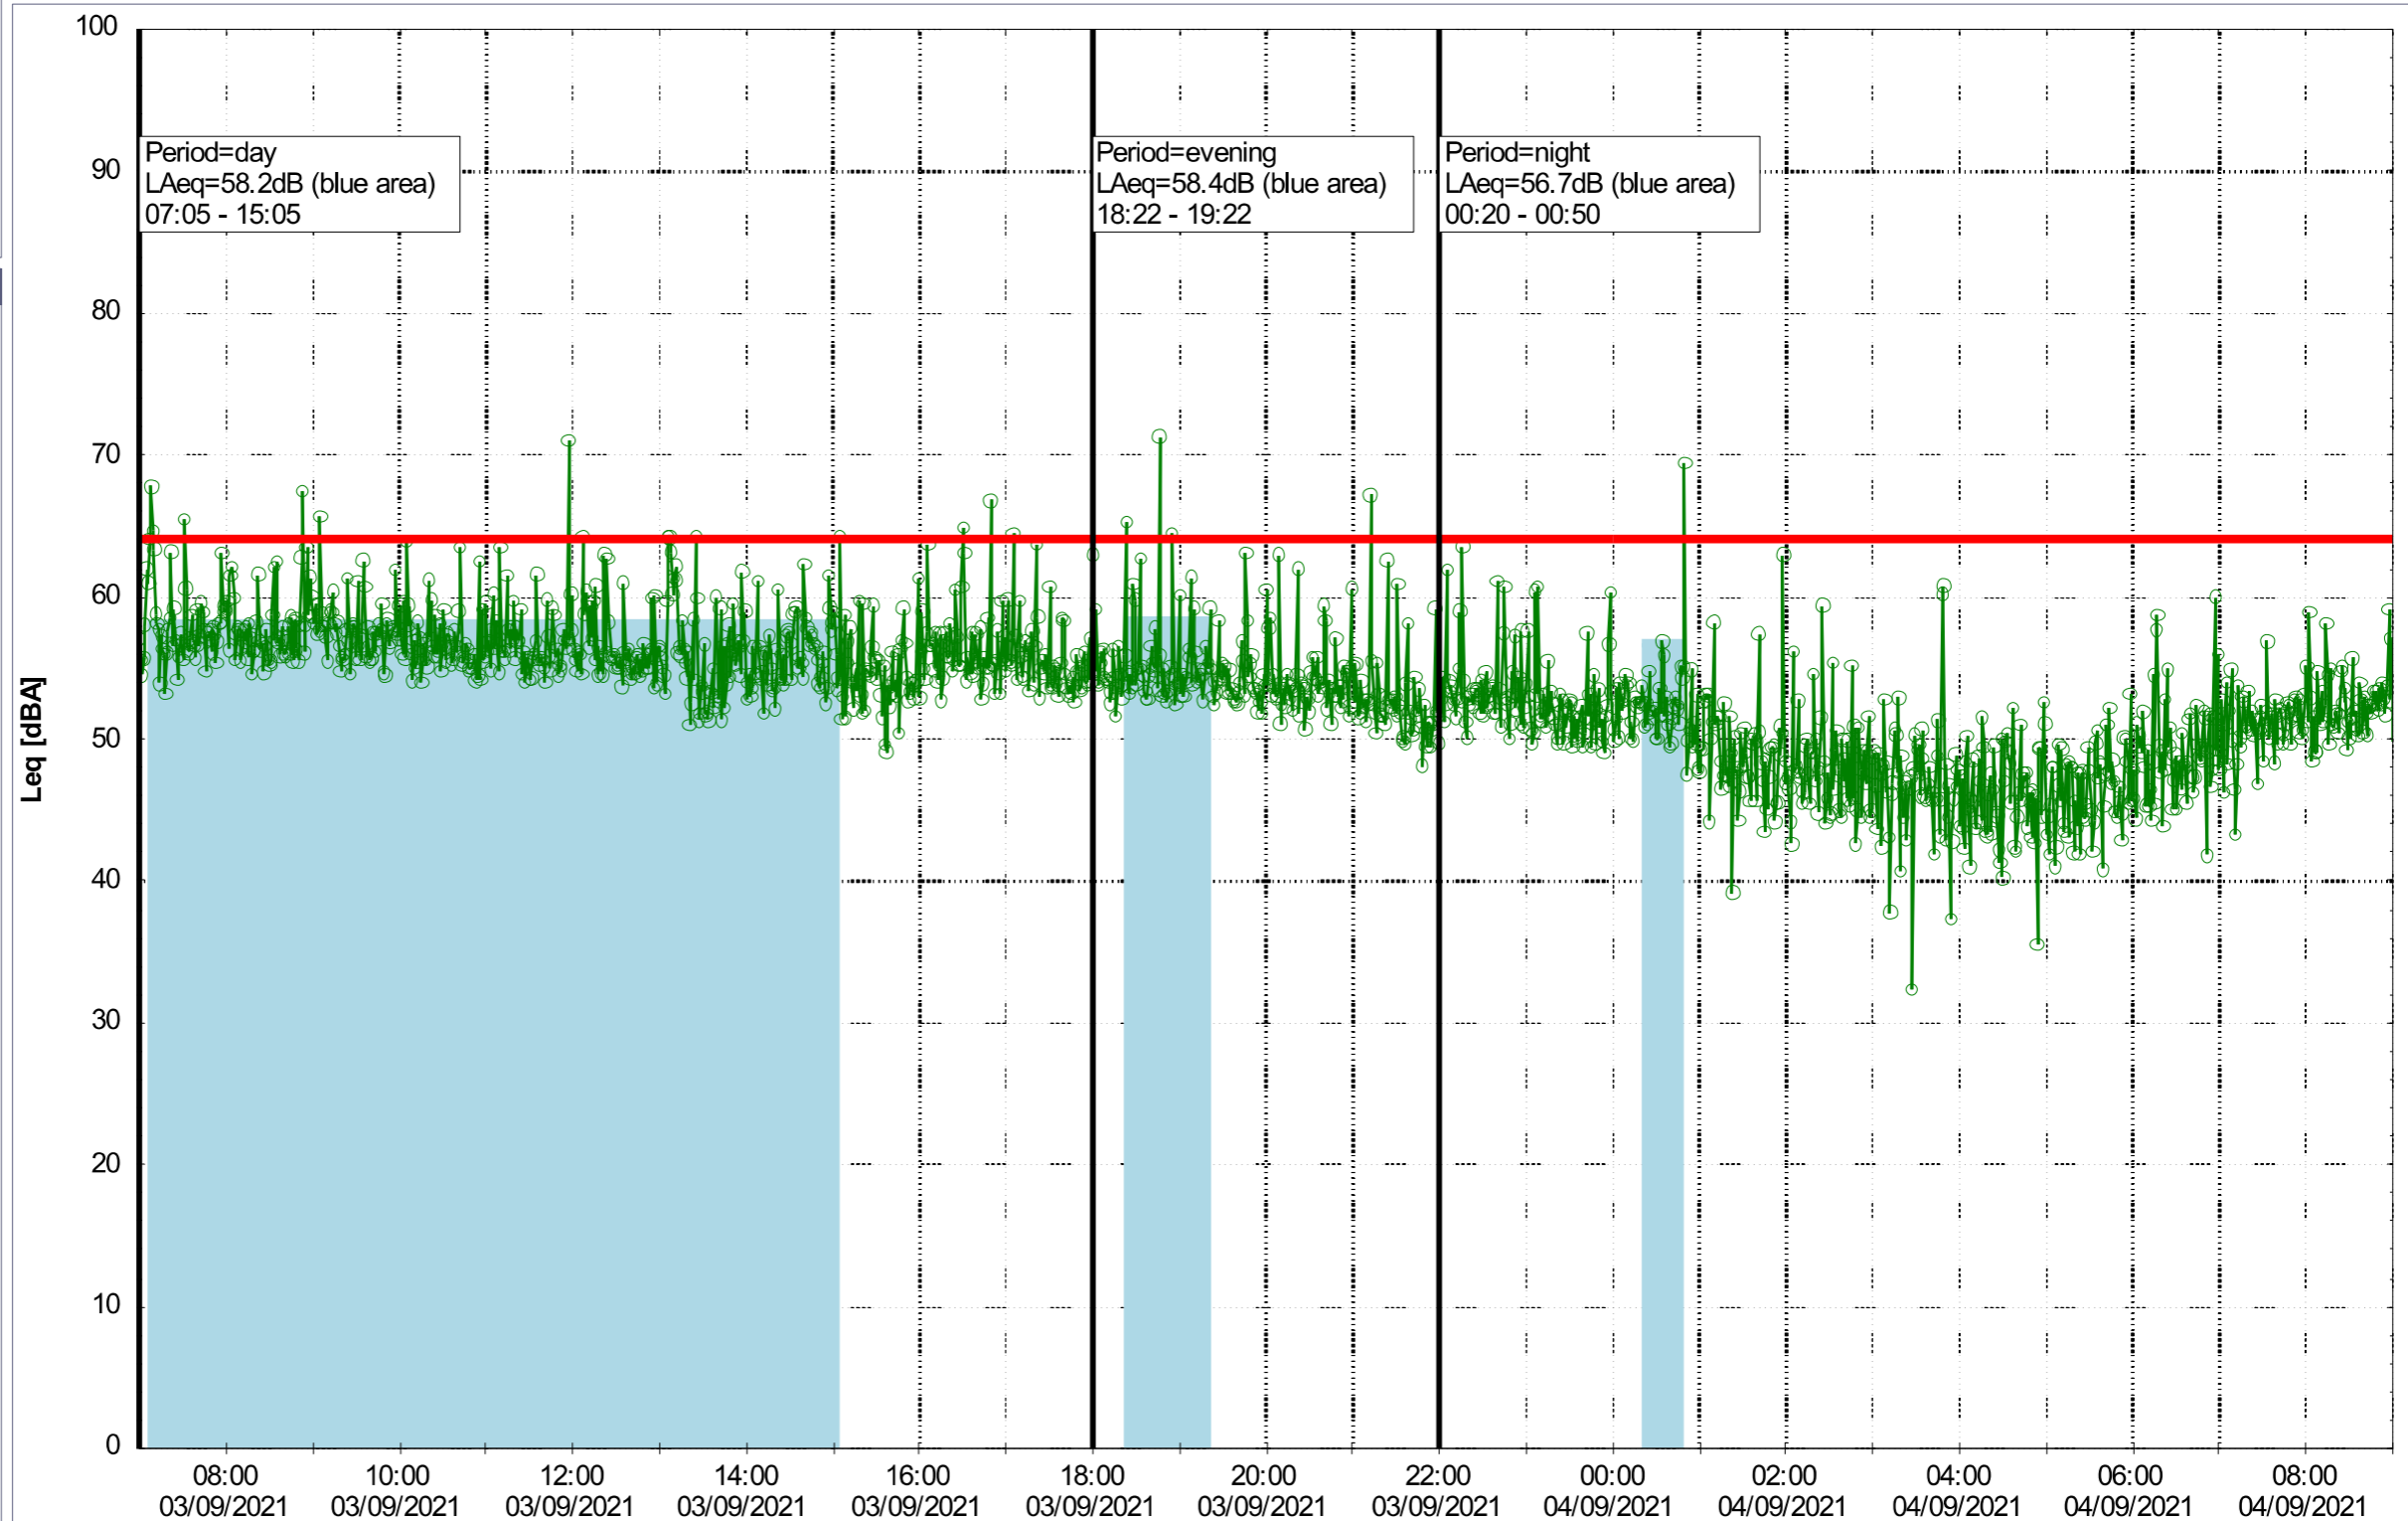

### Noise Time Related Diagram

01/09/2021  
02/09/2021

○○○○ GAB\_NS01

Project: Kronos Sydhavnen  
 Construction: Gåsebæk  
 Location: N-V

Plan View

### Noise Time Related Diagram

02/09/2021  
03/09/2021

○○○ GAB\_NS01

Remarks

...

Project: Kronos Sydhavnen  
Construction: Gåsebæk  
Location: N-V

Plan View

### Noise Time Related Diagram

03/09/2021  
04/09/2021

○○○○ GAB\_NS01

Remarks

...

Project: Kronos Sydhavnen  
Construction: Gåsebæk  
Location: N-V

Plan View

Remarks

### Noise Time Related Diagram

04/09/2021  
05/09/2021

GAB\_NS01

Project: Kronos Sydhavnen  
Construction: Gåsebæk  
Location: N-V

Plan View

Remarks

...