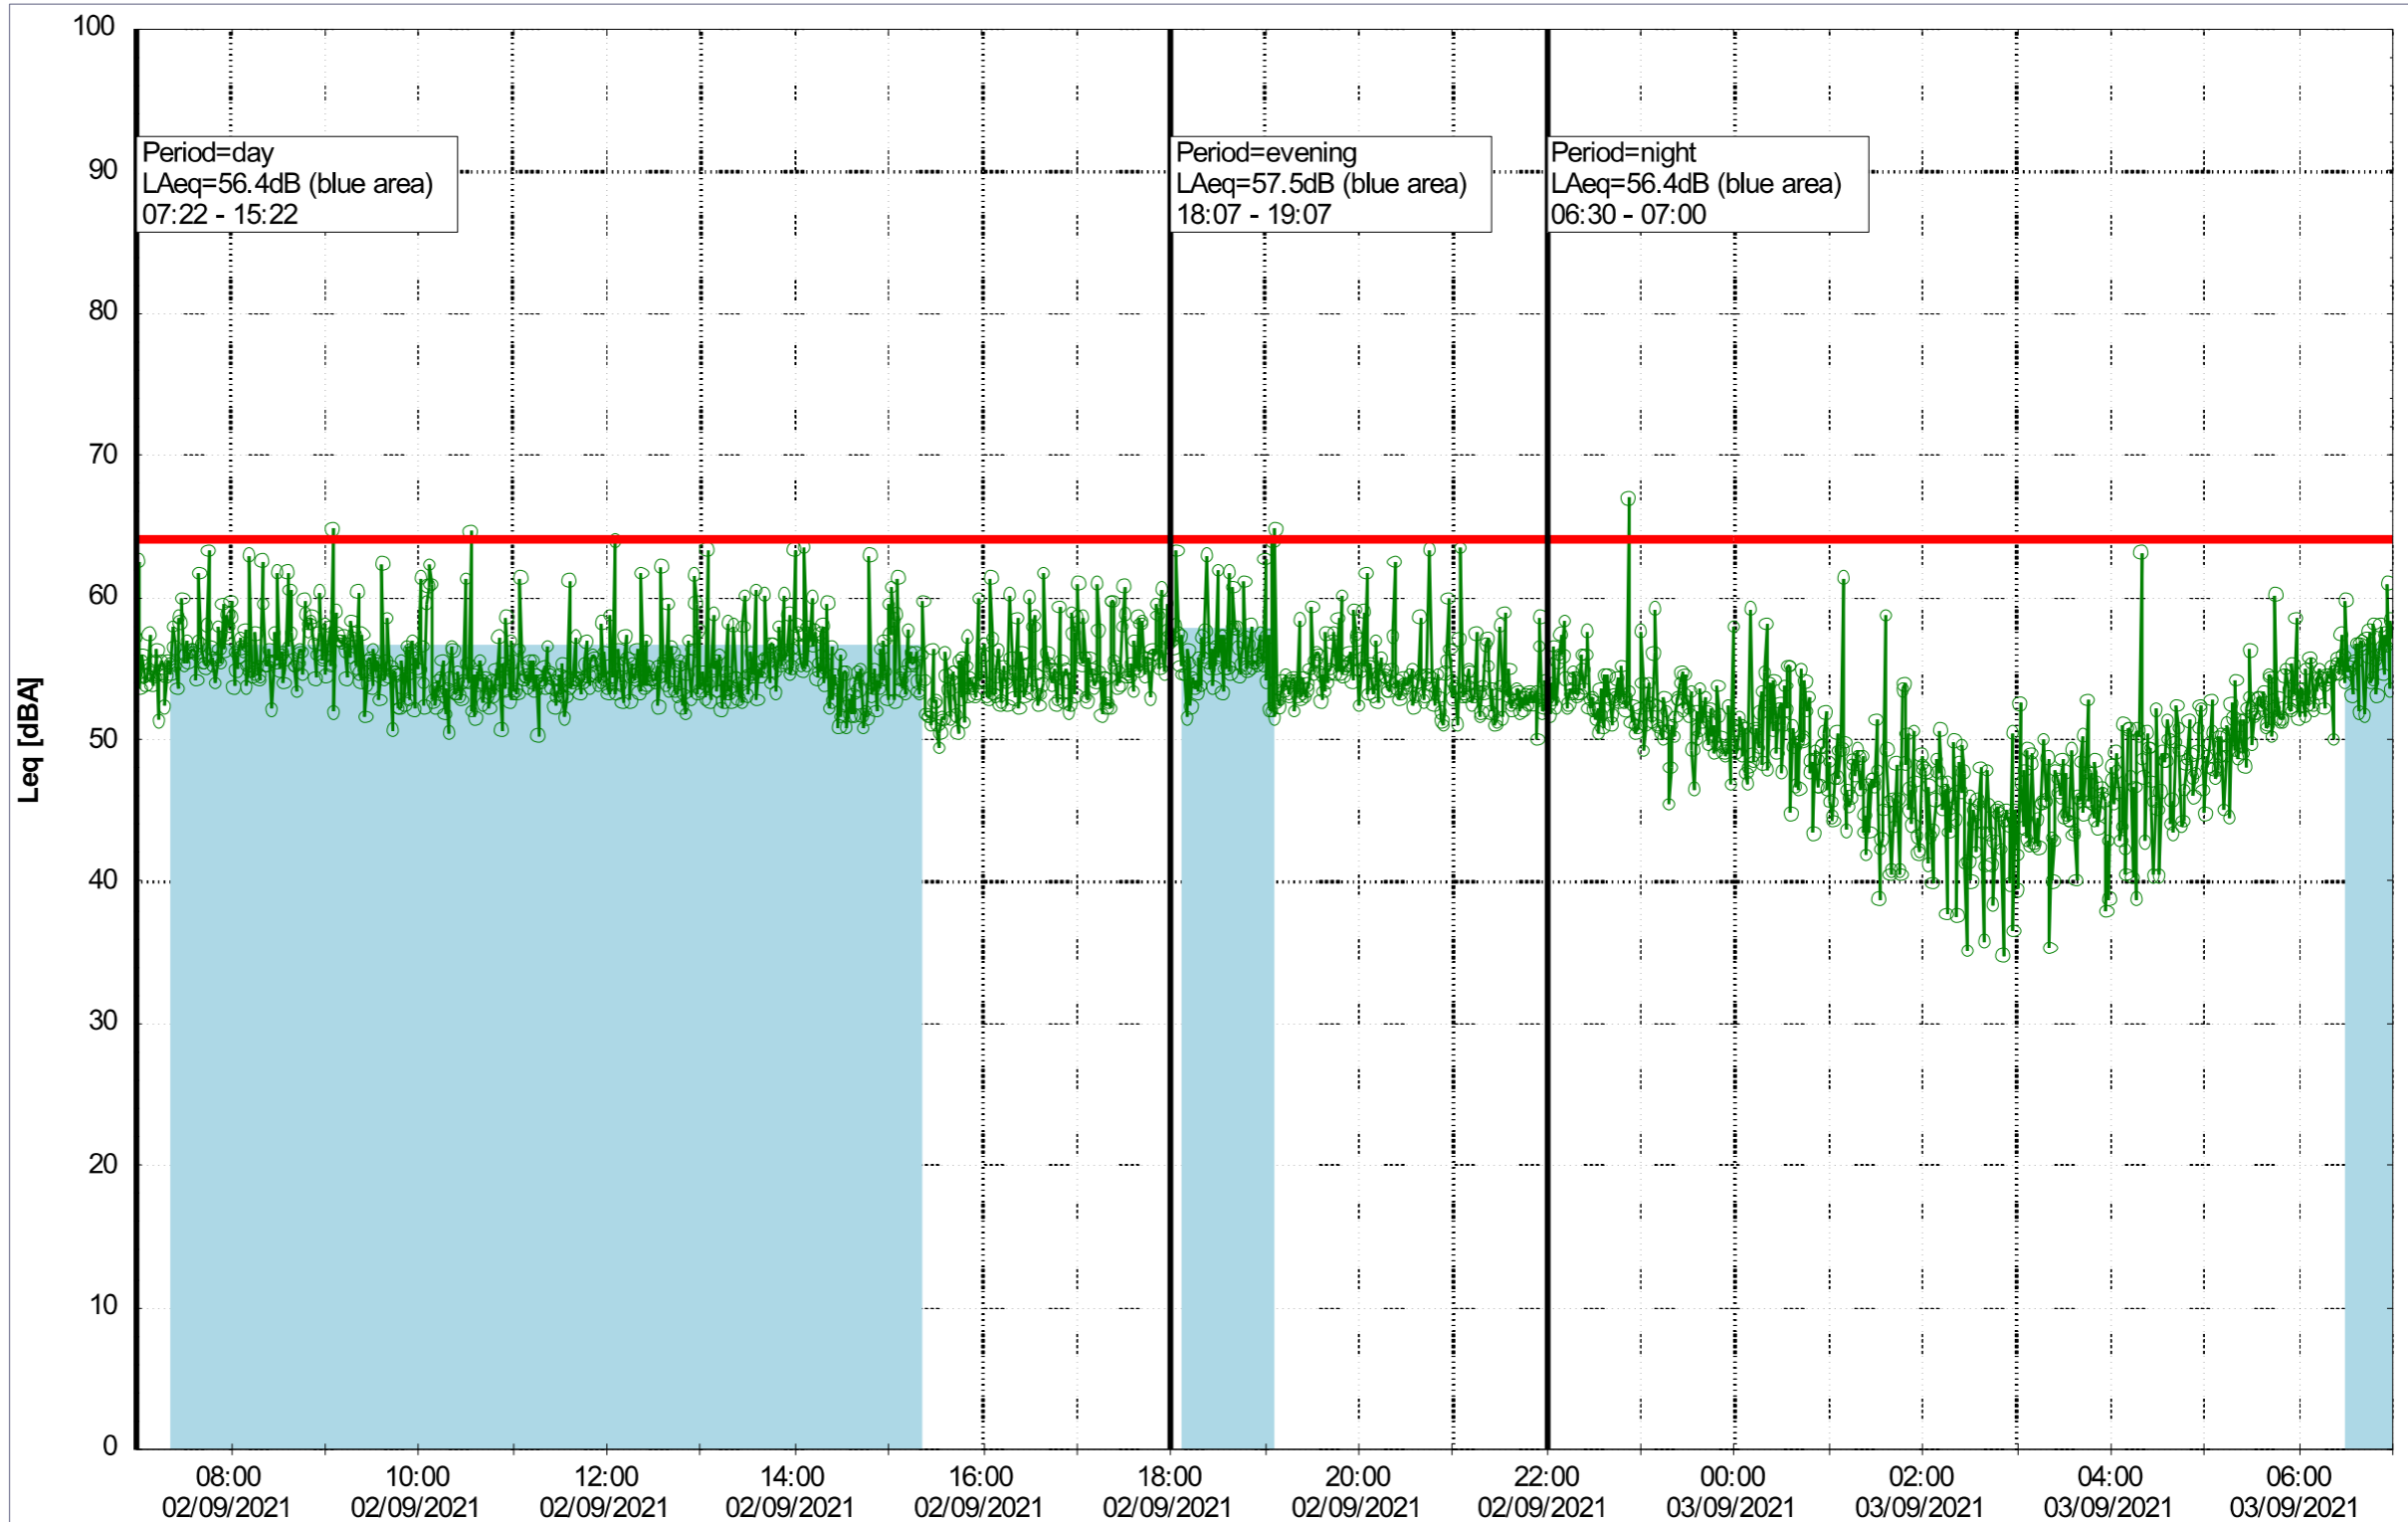

### Noise Time Related Diagram

01/09/2021  
02/09/2021

○○○○ GAB\_NS01

Project: Kronos Sydhavnen  
 Construction: Gåsebæk  
 Location: N-V

Plan View

### Noise Time Related Diagram

02/09/2021  
03/09/2021

○○○ GAB\_NS01

Remarks

...

Project: Kronos Sydhavnen  
Construction: Gåsebæk  
Location: N-V

Plan View

### Noise Time Related Diagram

03/09/2021  
04/09/2021

○○○○ GAB\_NS01

Remarks

...

Project: Kronos Sydhavnen  
Construction: Gåsebæk  
Location: N-V

Plan View

Remarks

### Noise Time Related Diagram

04/09/2021  
05/09/2021

GAB\_NS01

Project: Kronos Sydhavnen  
Construction: Gåsebæk  
Location: N-V

Plan View

Remarks

...