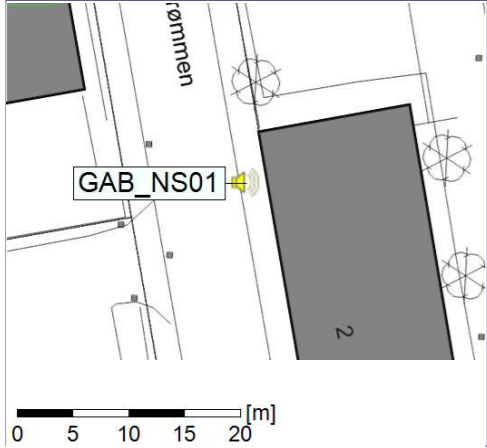

### Noise Time Related Diagram

01/09/2021  
02/09/2021

○○○○ GAB\_NS01

Project: Kronos Sydhavnen  
 Construction: Gåsebæk  
 Location: N-V

Plan View