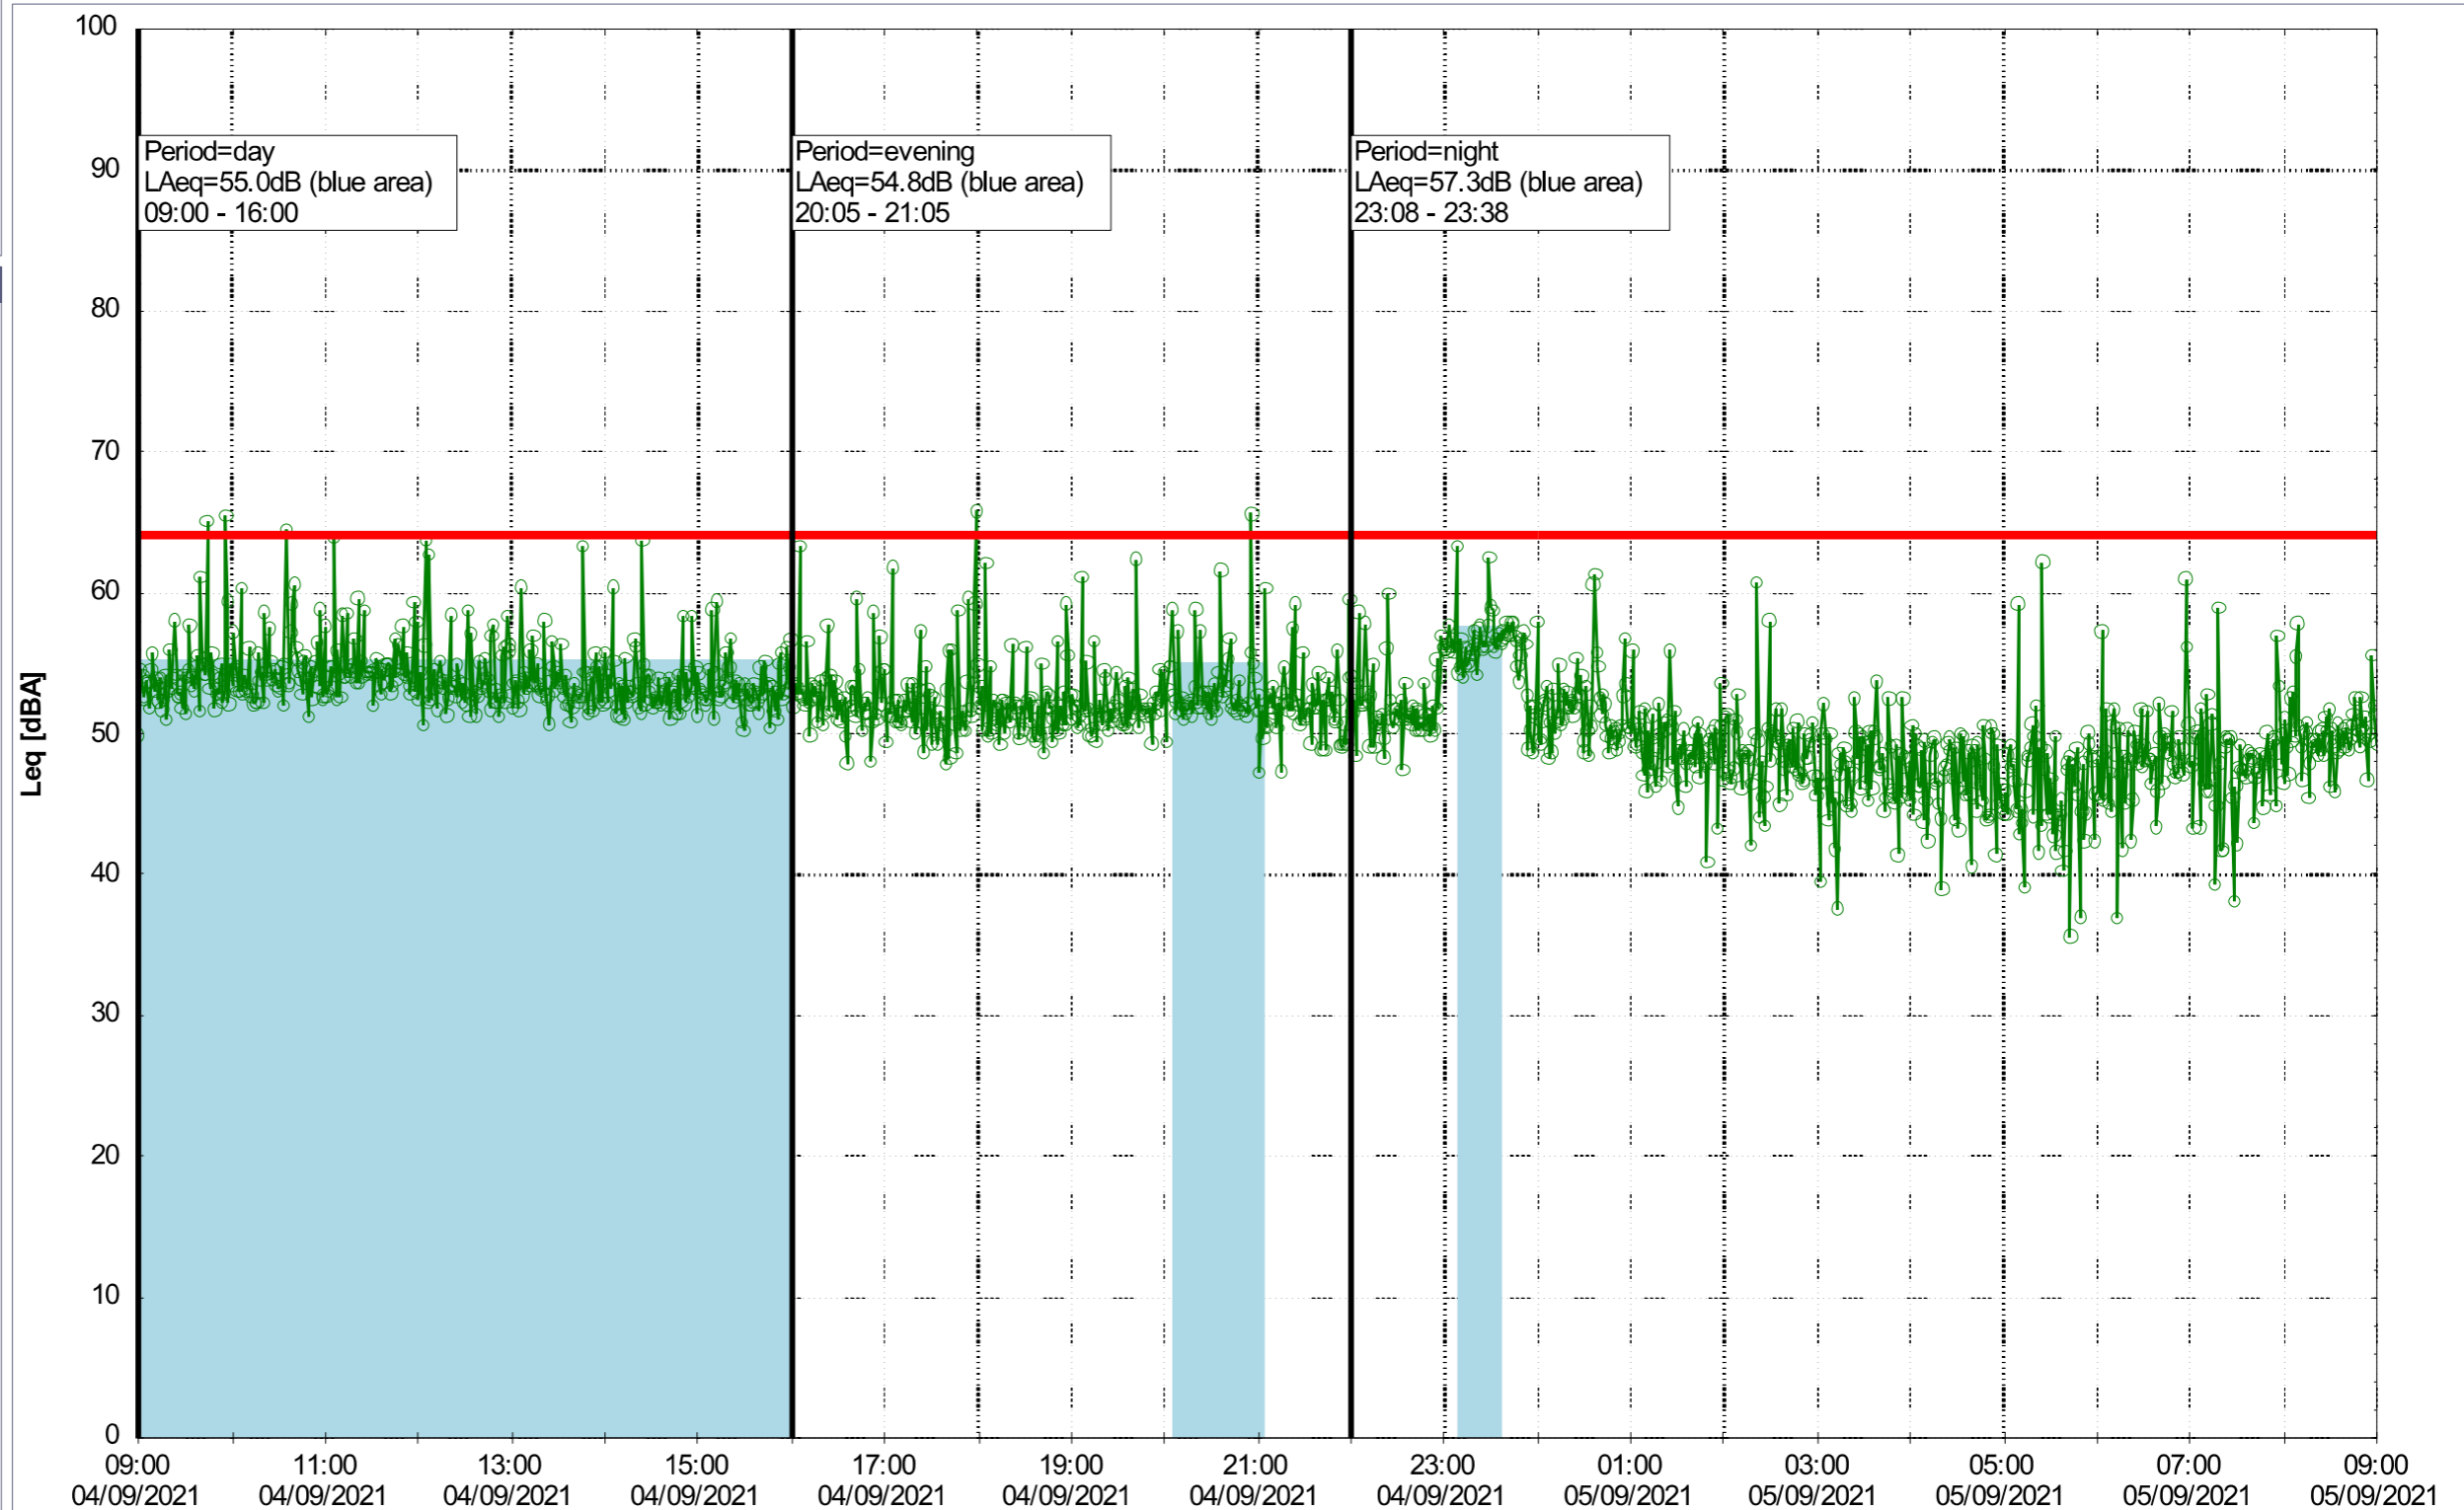

### Noise Time Related Diagram

02/09/2021  
03/09/2021

○○○ GAB\_NS01

Remarks

...

Project: Kronos Sydhavnen  
Construction: Gåsebæk  
Location: N-V

Plan View

### Noise Time Related Diagram

03/09/2021  
04/09/2021

○○○○ GAB\_NS01

Remarks

...

Project: Kronos Sydhavnen  
Construction: Gåsebæk  
Location: N-V

Plan View

Remarks

### Noise Time Related Diagram

04/09/2021  
05/09/2021

GAB\_NS01

Project: Kronos Sydhavnen  
Construction: Gåsebæk  
Location: N-V

Plan View

Remarks

...