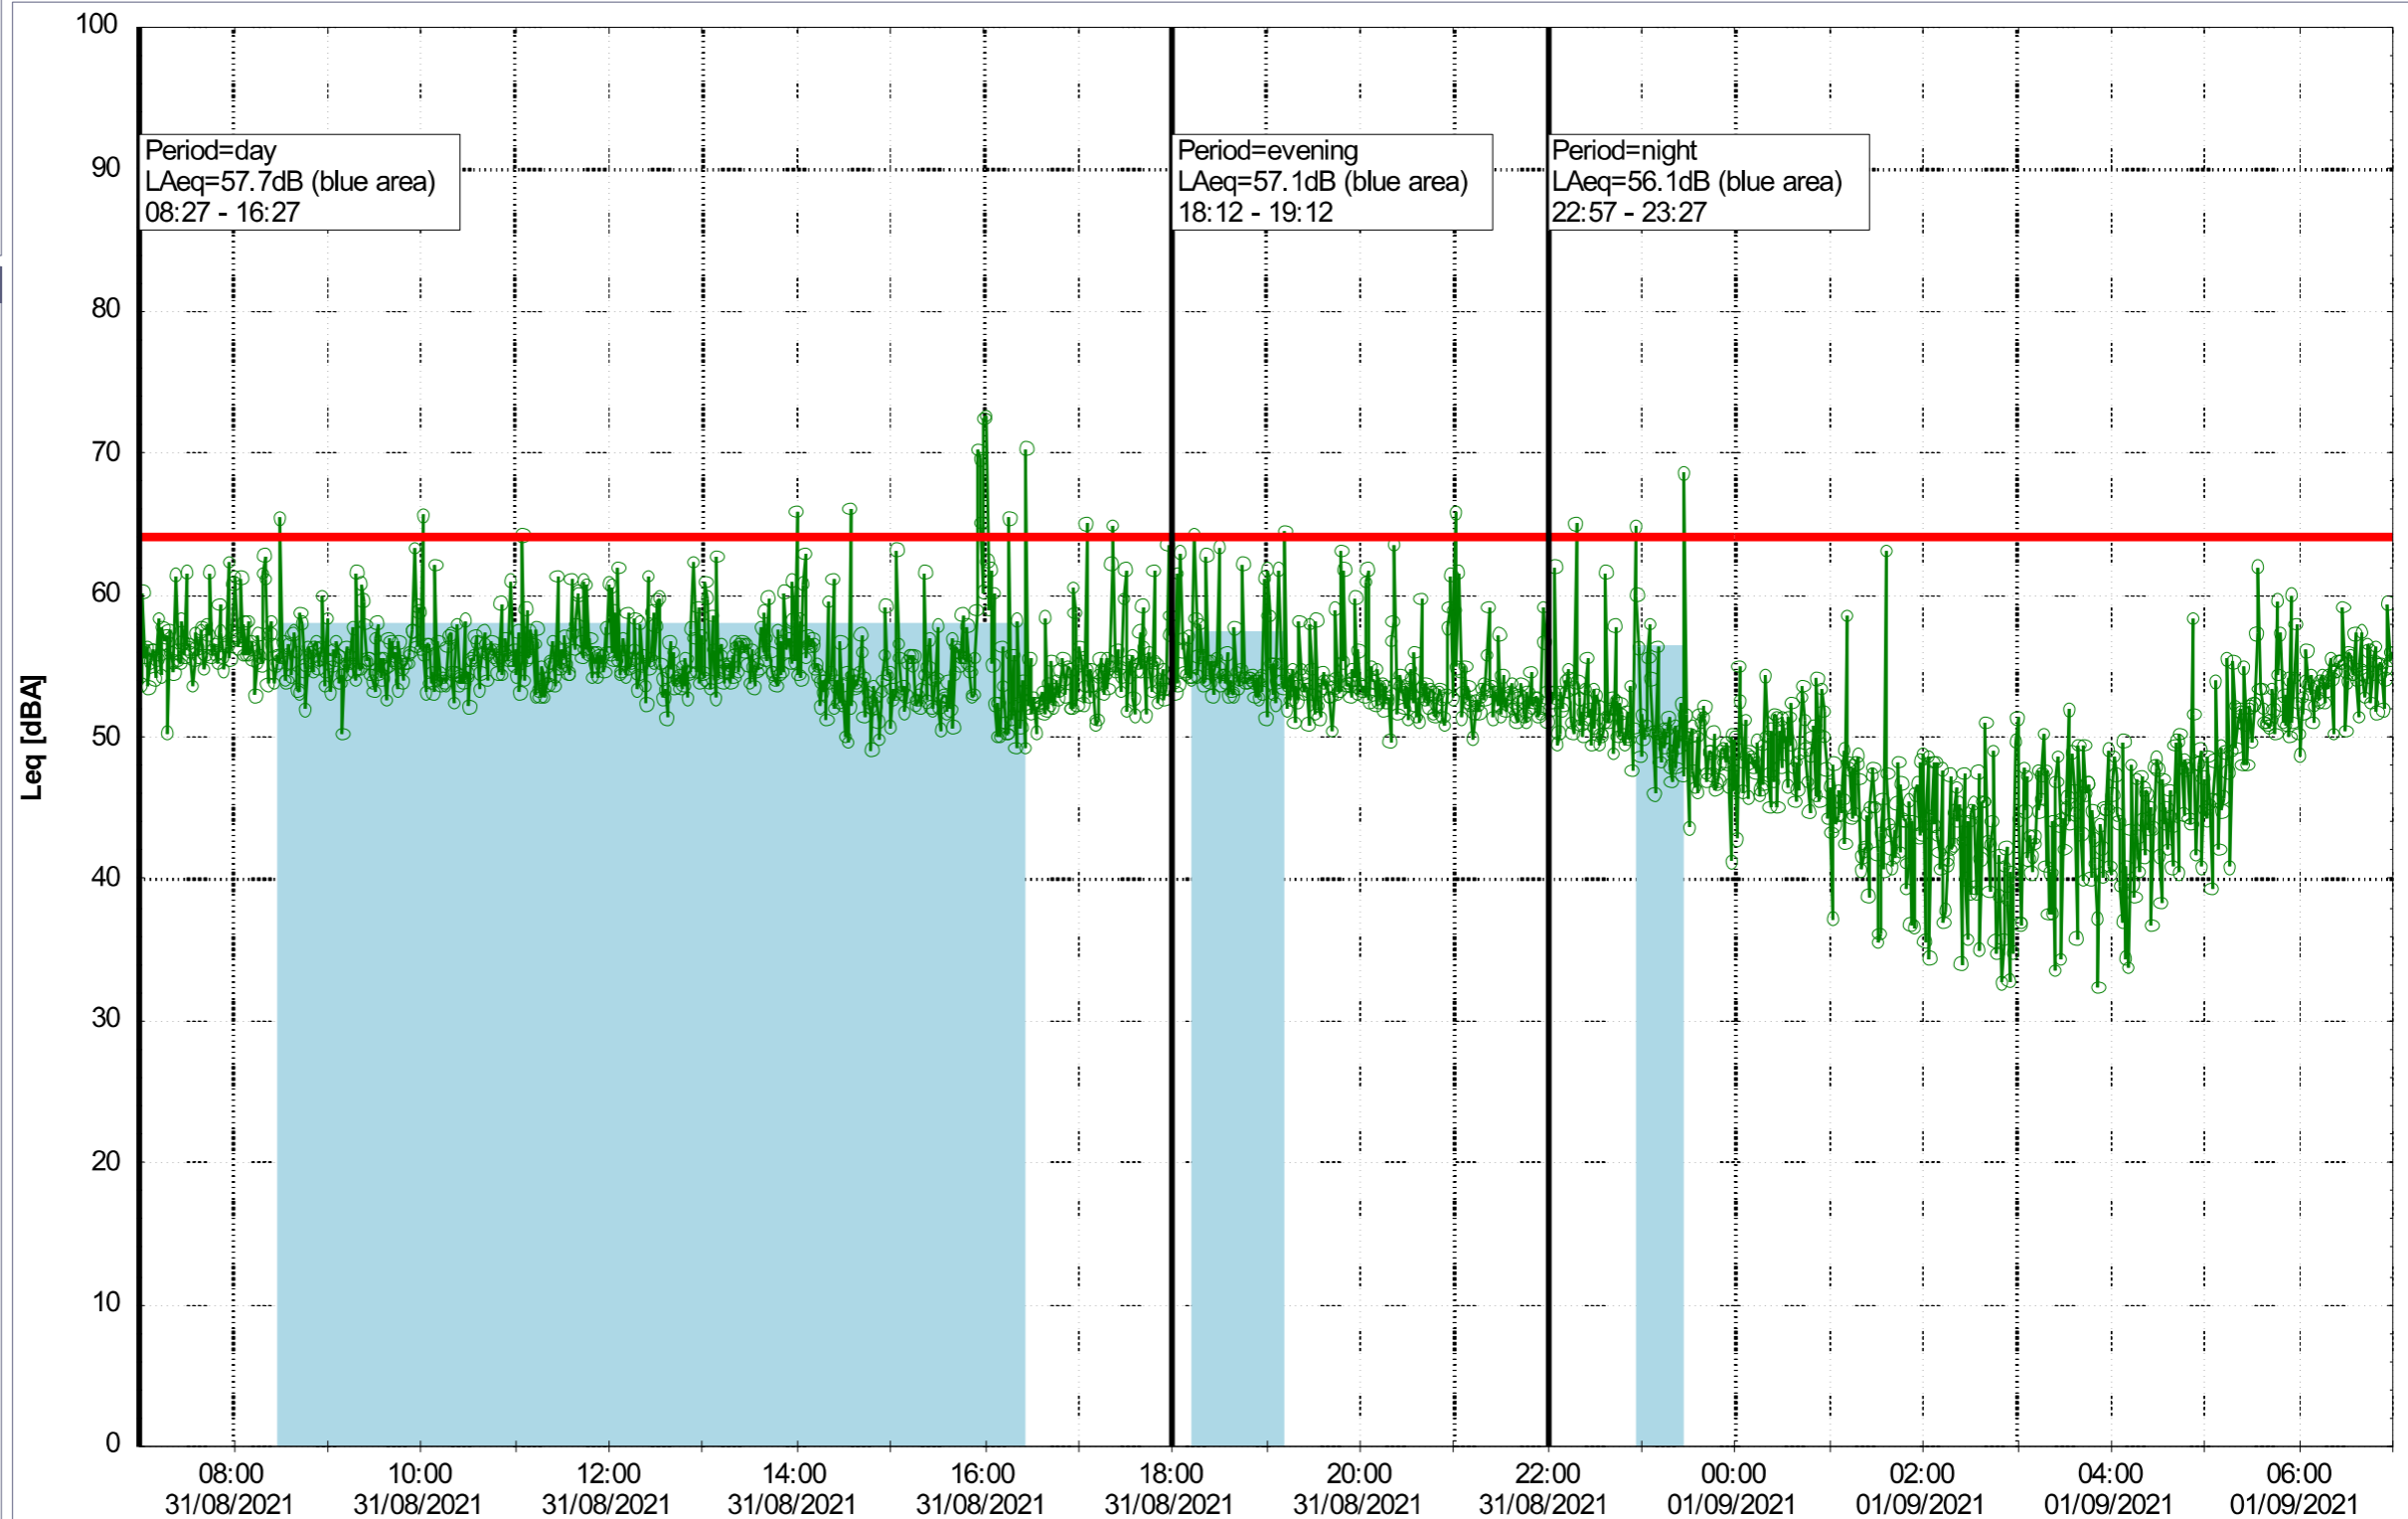

### Noise Time Related Diagram

30/08/2021  
31/08/2021

○○○ GAB\_NS01

Remarks

...

Project: Kronos Sydhavnen  
 Construction: Gåsebæk  
 Location: N-V

Plan View

### Noise Time Related Diagram

31/08/2021  
01/09/2021

○○○○ GAB\_NS01

Remarks

...

**Project:** Kronos Sydhavnen  
**Construction:** Gåsebæk  
**Location:** N-V

Plan View

Remarks

### Noise Time Related Diagram

01/09/2021  
02/09/2021

○○○○ GAB\_NS01

Project: Kronos Sydhavnen  
 Construction: Gåsebæk  
 Location: N-V

Plan View

### Noise Time Related Diagram

02/09/2021  
03/09/2021

○○○ GAB\_NS01

Remarks

...

Project: Kronos Sydhavnen  
Construction: Gåsebæk  
Location: N-V

Plan View