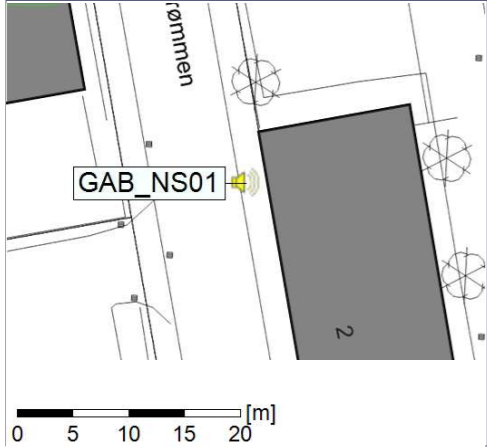

### Noise Time Related Diagram

02/09/2021  
03/09/2021

○○○ GAB\_NS01

Remarks

...

Project: Kronos Sydhavnen  
Construction: Gåsebæk  
Location: N-V

Plan View