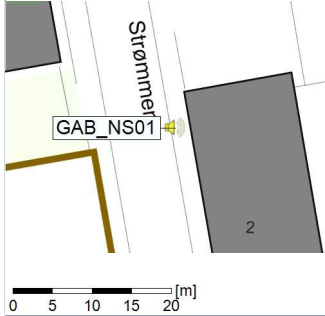

Project: Kronos Sydhavnen
Construction: Gåsebæk
Location: N-V

Plan View

Remarks

...

Noise Time Related Diagram

11/04/2022
12/04/2022

○○○ GAB_NS01

Project: Kronos Sydhavnen
Construction: Gåsebæk
Location: N-V

...

Noise Time Related Diagram

○○○ GAB_NS01

Project: Kronos Sydhavnen
Construction: Gåsebæk
Location: N-V

Plan View

Remarks

...

Noise Time Related Diagram