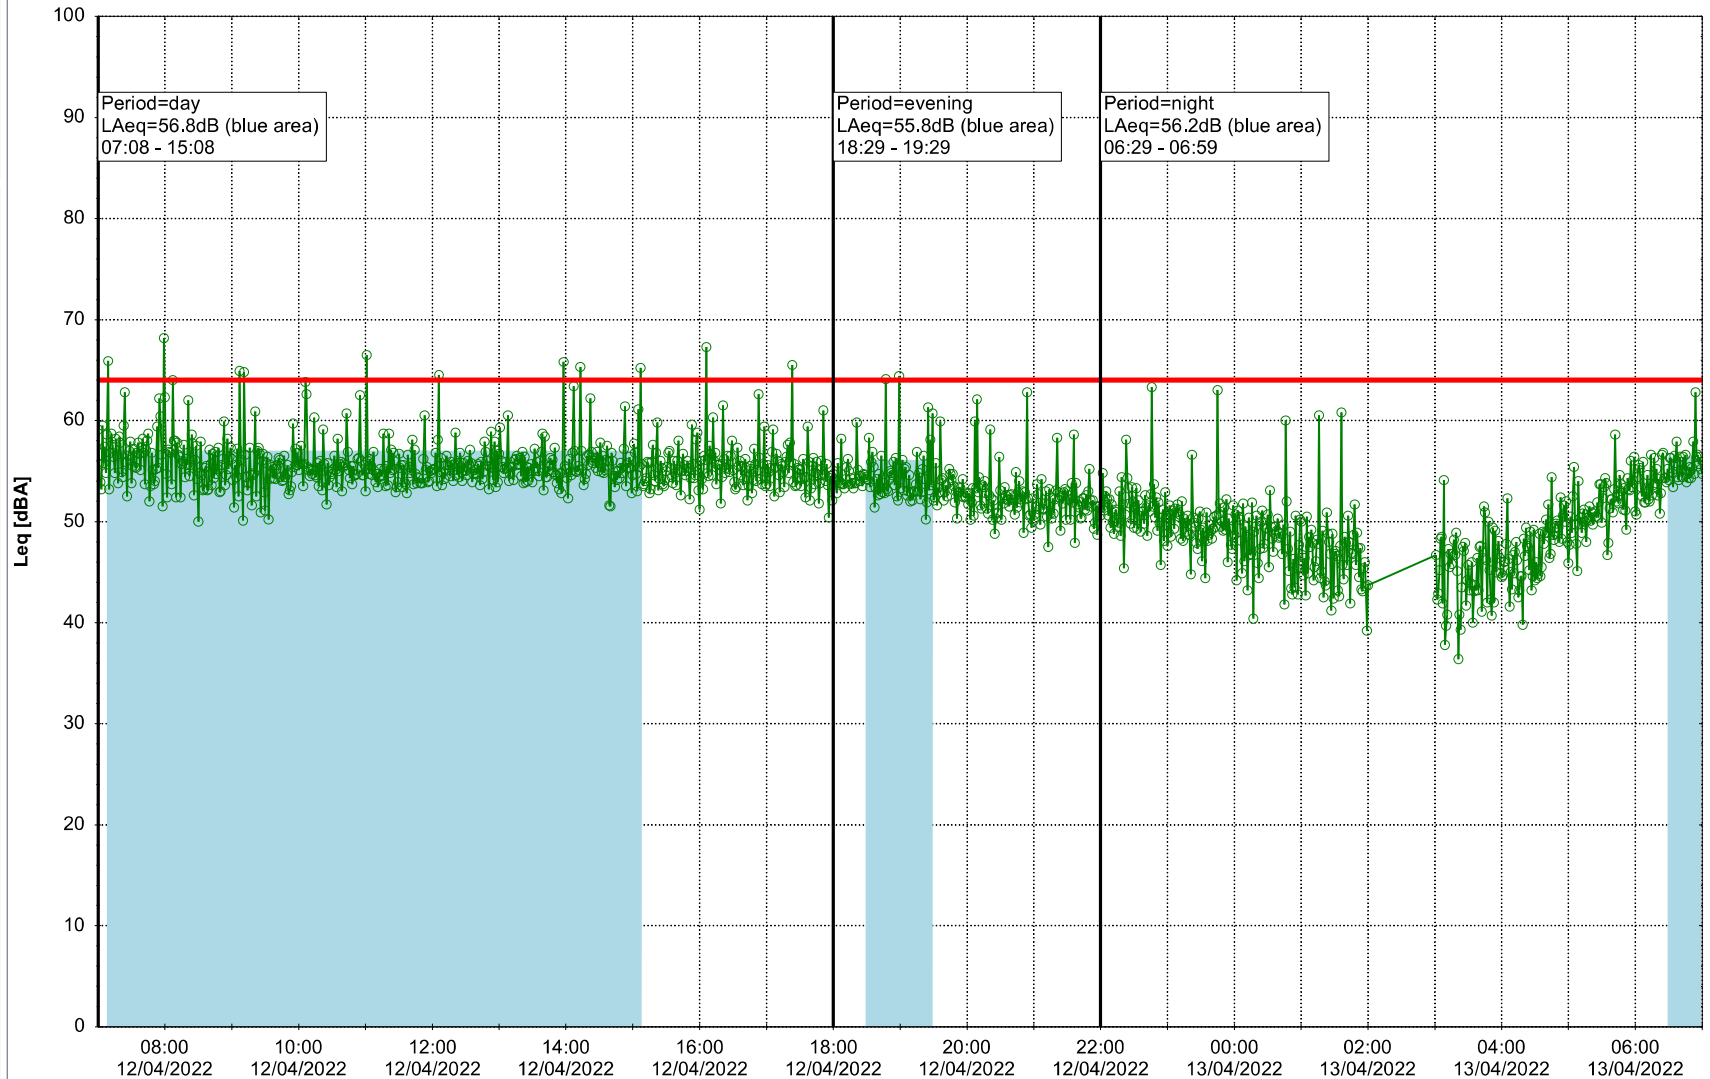

Plan View

Remarks

...

Noise Time Related Diagram

12/04/2022
13/04/2022

○○○ GAB_NS01

Project: Kronos Sydhavnen
Construction: Gåsebæk
Location: N-V

Plan View

Remarks

...

Noise Time Related Diagram

13/04/2022
14/04/2022

○○○○ GAB_NS01

Project: Kronos Sydhavnen
Construction: Gåsebæk
Location: N-V

Plan View

Remarks

...

Noise Time Related Diagram

14/04/2022
15/04/2022

○○○○ GAB_NS01

Project: Kronos Sydhavnen
Construction: Gåsebæk
Location: N-V

15/04/2022
16/04/2022

Plan View

Remarks

...

Noise Time Related Diagram

○○○ GAB_NS01

Project: Kronos Sydhavnen
Construction: Gåsebæk
Location: N-V

Plan View

Remarks

...

Noise Time Related Diagram