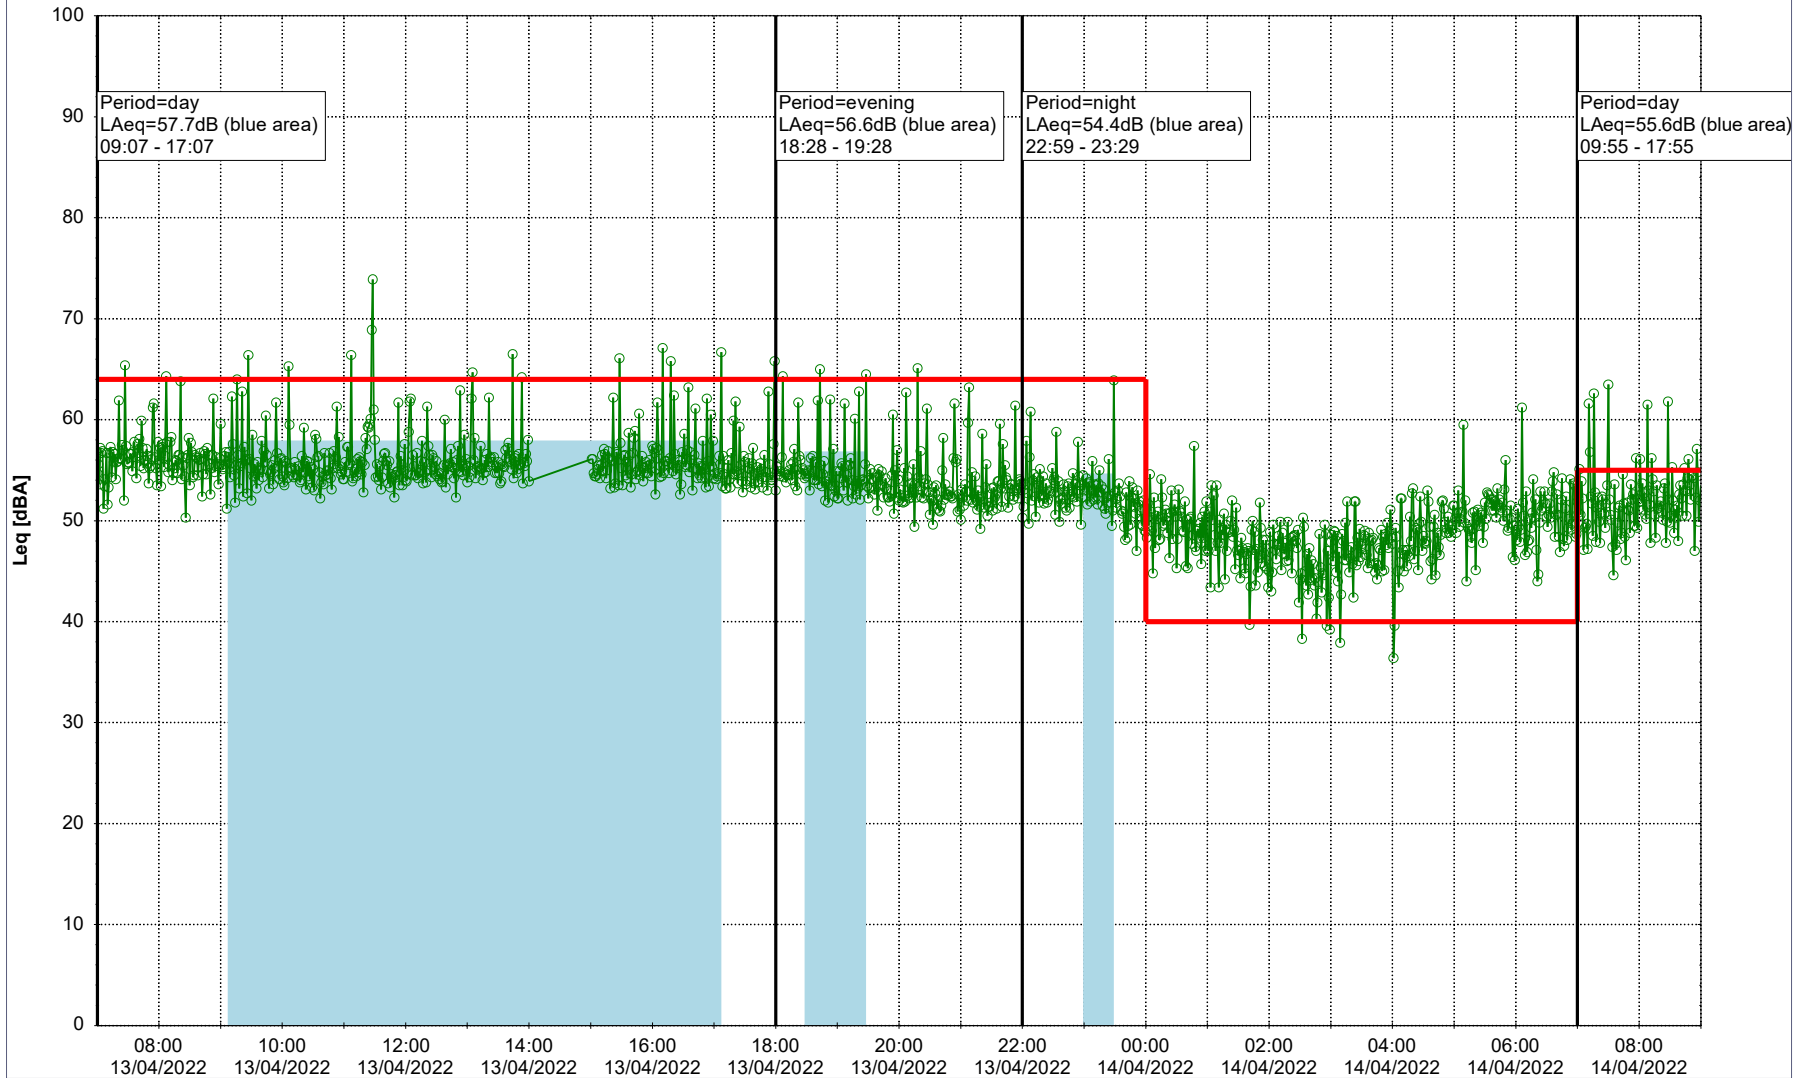

Plan View

Remarks

...

Noise Time Related Diagram

12/04/2022
13/04/2022

○○○ GAB_NS01

Project: Kronos Sydhavnen
Construction: Gåsebæk
Location: N-V

Plan View

Remarks

...

Noise Time Related Diagram

13/04/2022
14/04/2022

○○○○ GAB_NS01

Project: Kronos Sydhavnen
Construction: Gåsebæk
Location: N-V

Plan View

Remarks

...

Noise Time Related Diagram

14/04/2022
15/04/2022

○○○○ GAB_NS01

Project: Kronos Sydhavnen
Construction: Gåsebæk
Location: N-V

15/04/2022
16/04/2022

Plan View

Remarks

...

Noise Time Related Diagram

○○○ GAB_NS01

Project: Kronos Sydhavnen
Construction: Gåsebæk
Location: N-V

Plan View

Remarks

...

Noise Time Related Diagram