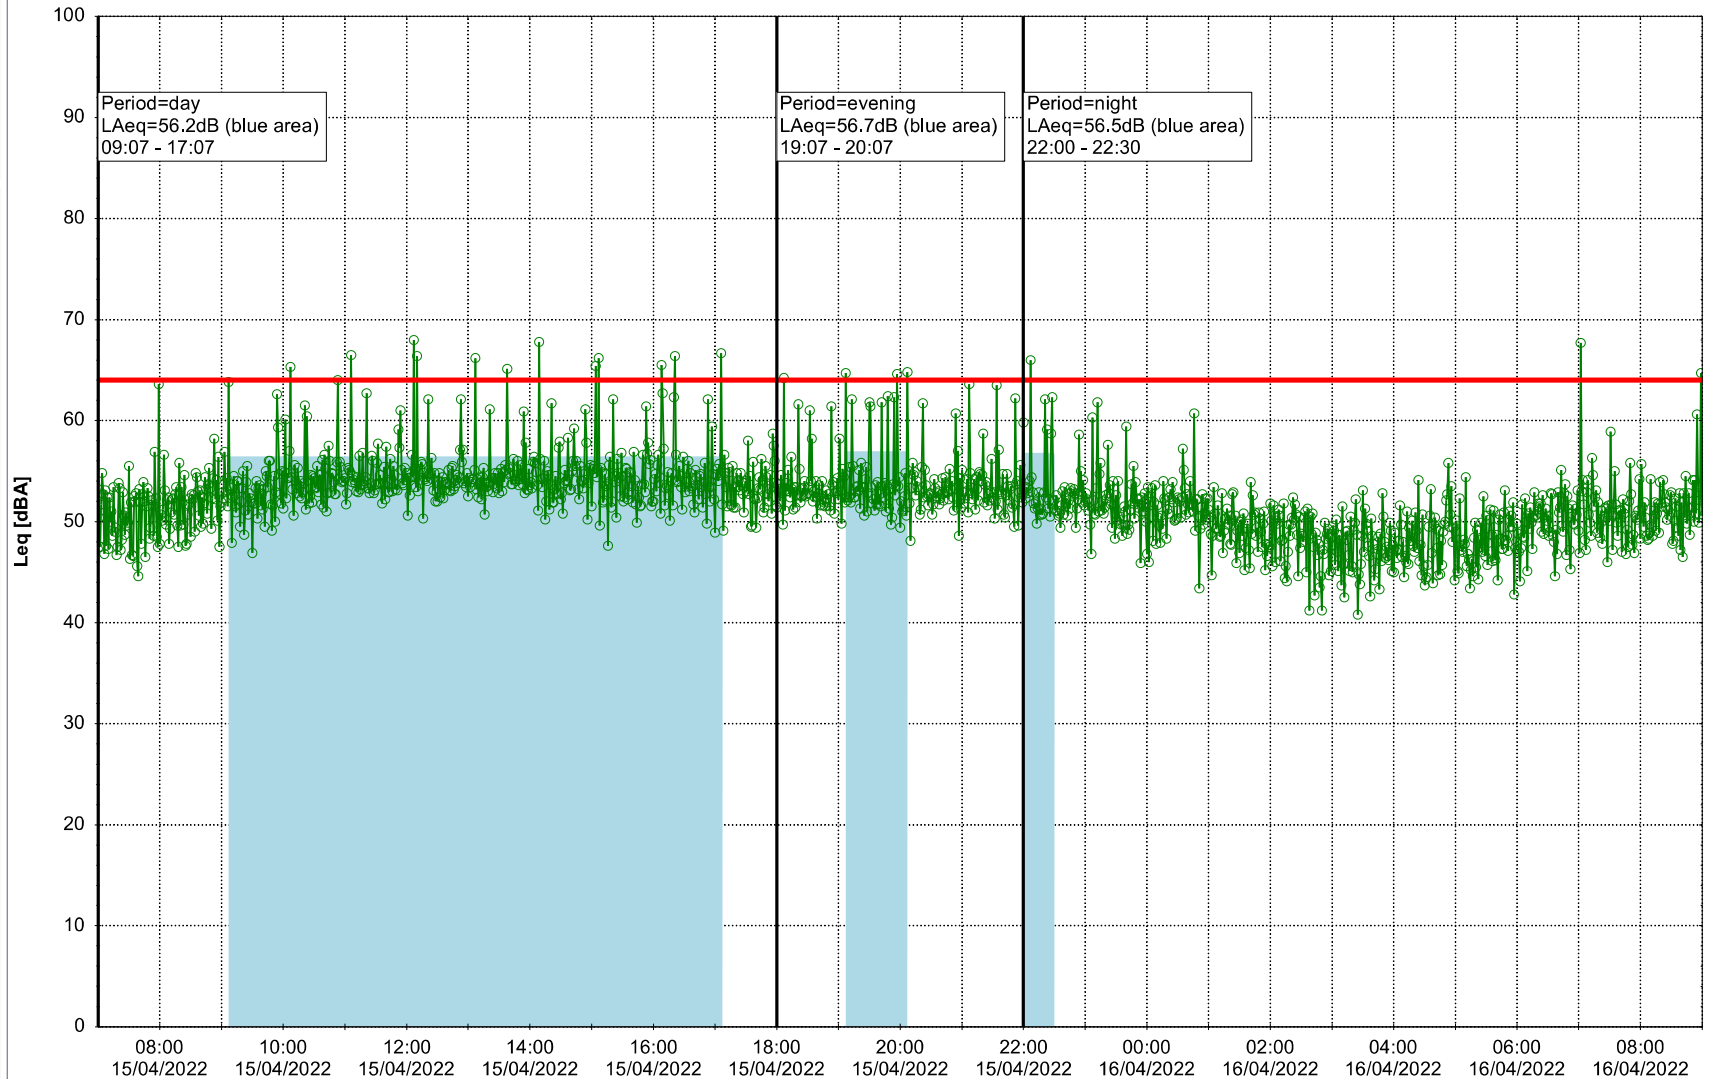

...

Noise Time Related Diagram

14/04/2022
15/04/2022

○○○○ GAB_NS01

Project: Kronos Sydhavnen
Construction: Gåsebæk
Location: N-V

15/04/2022
16/04/2022

Plan View

Remarks

...

Noise Time Related Diagram

○○○ GAB_NS01

Project: Kronos Sydhavnen
Construction: Gåsebæk
Location: N-V

Plan View

Remarks

...

Noise Time Related Diagram