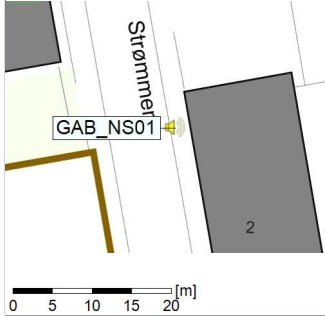

Project: Kronos Sydhavnen
Construction: Gåsebæk
Location: N-V

Plan View