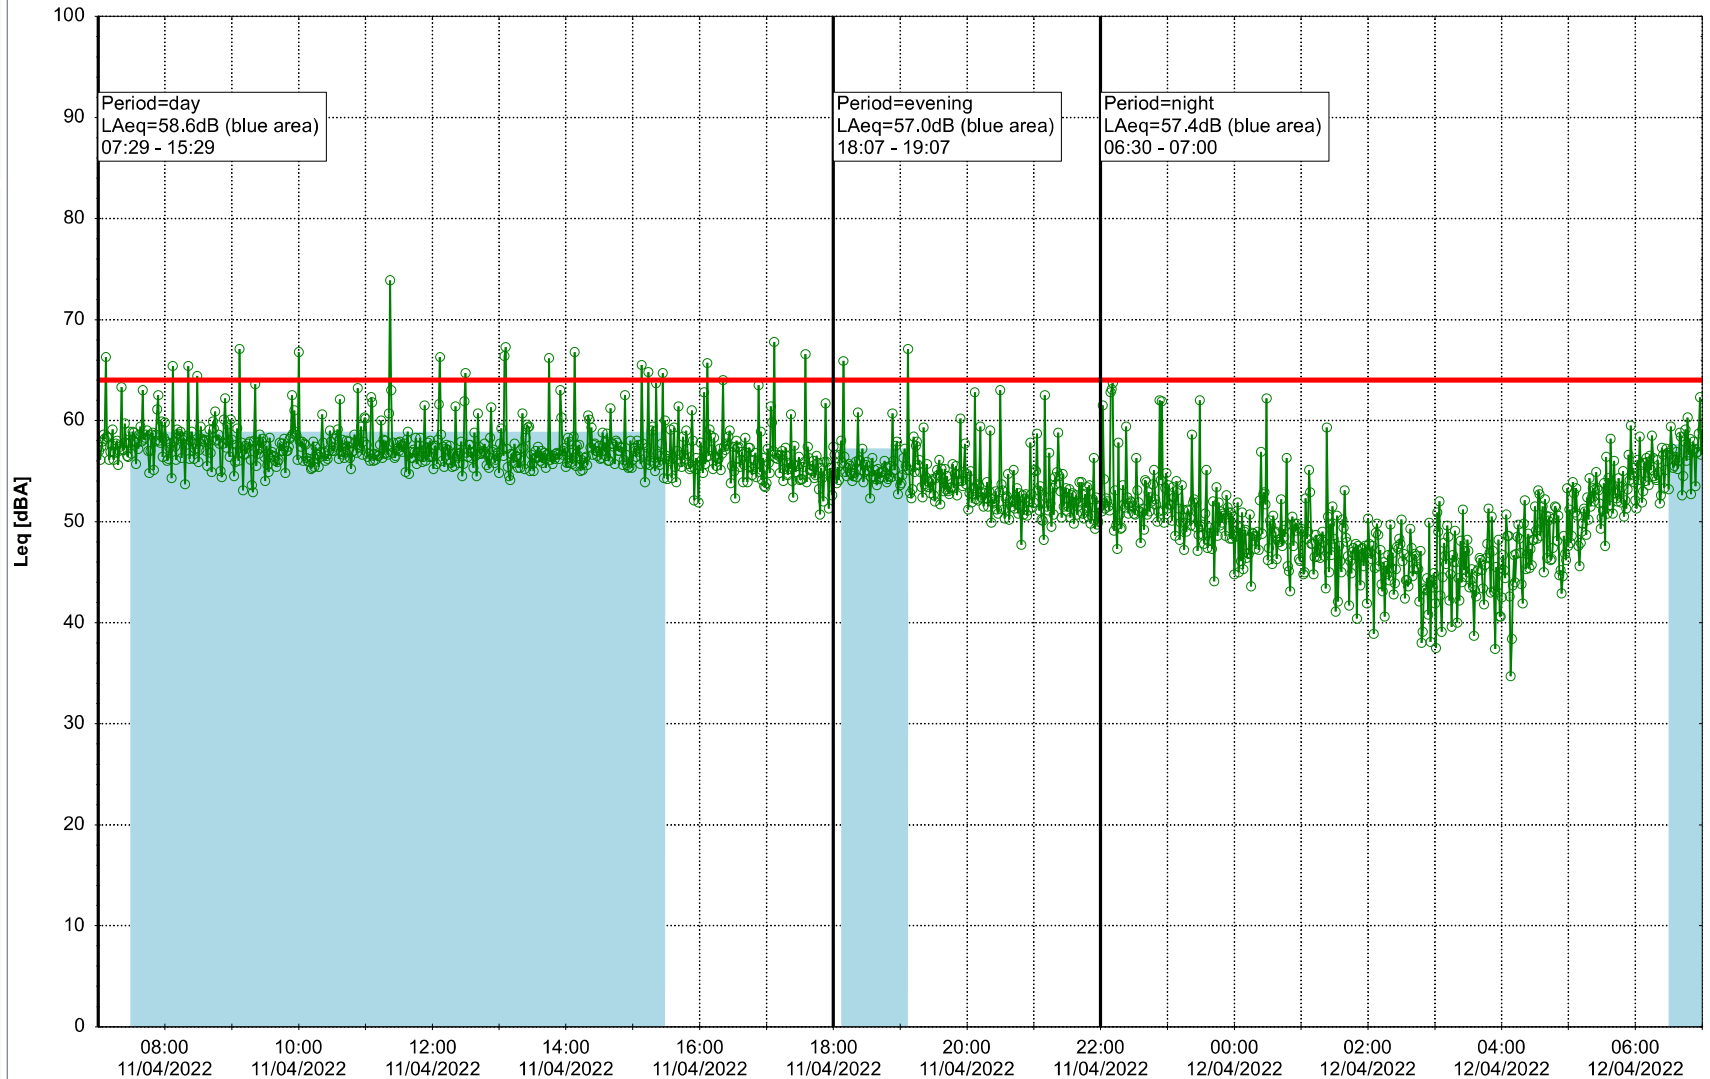

Project: Kronos Sydhavnen
Construction: Gåsebæk
Location: N-V

Plan View

Remarks

...

Noise Time Related Diagram

11/04/2022
12/04/2022

○○○ GAB_NS01

Project: Kronos Sydhavnen
Construction: Gåsebæk
Location: N-V

Plan View

Remarks

...

Noise Time Related Diagram

12/04/2022
13/04/2022

○○○ GAB_NS01

Project: Kronos Sydhavnen
Construction: Gåsebæk
Location: N-V

Plan View

...

Noise Time Related Diagram

14/04/2022
15/04/2022

○○○○ GAB_NS01

Project: Kronos Sydhavnen
Construction: Gåsebæk
Location: N-V

15/04/2022
16/04/2022

Plan View

Remarks

...

Noise Time Related Diagram

○○○ GAB_NS01

Project: Kronos Sydhavnen
Construction: Gåsebæk
Location: N-V

Plan View

Remarks

...

Noise Time Related Diagram