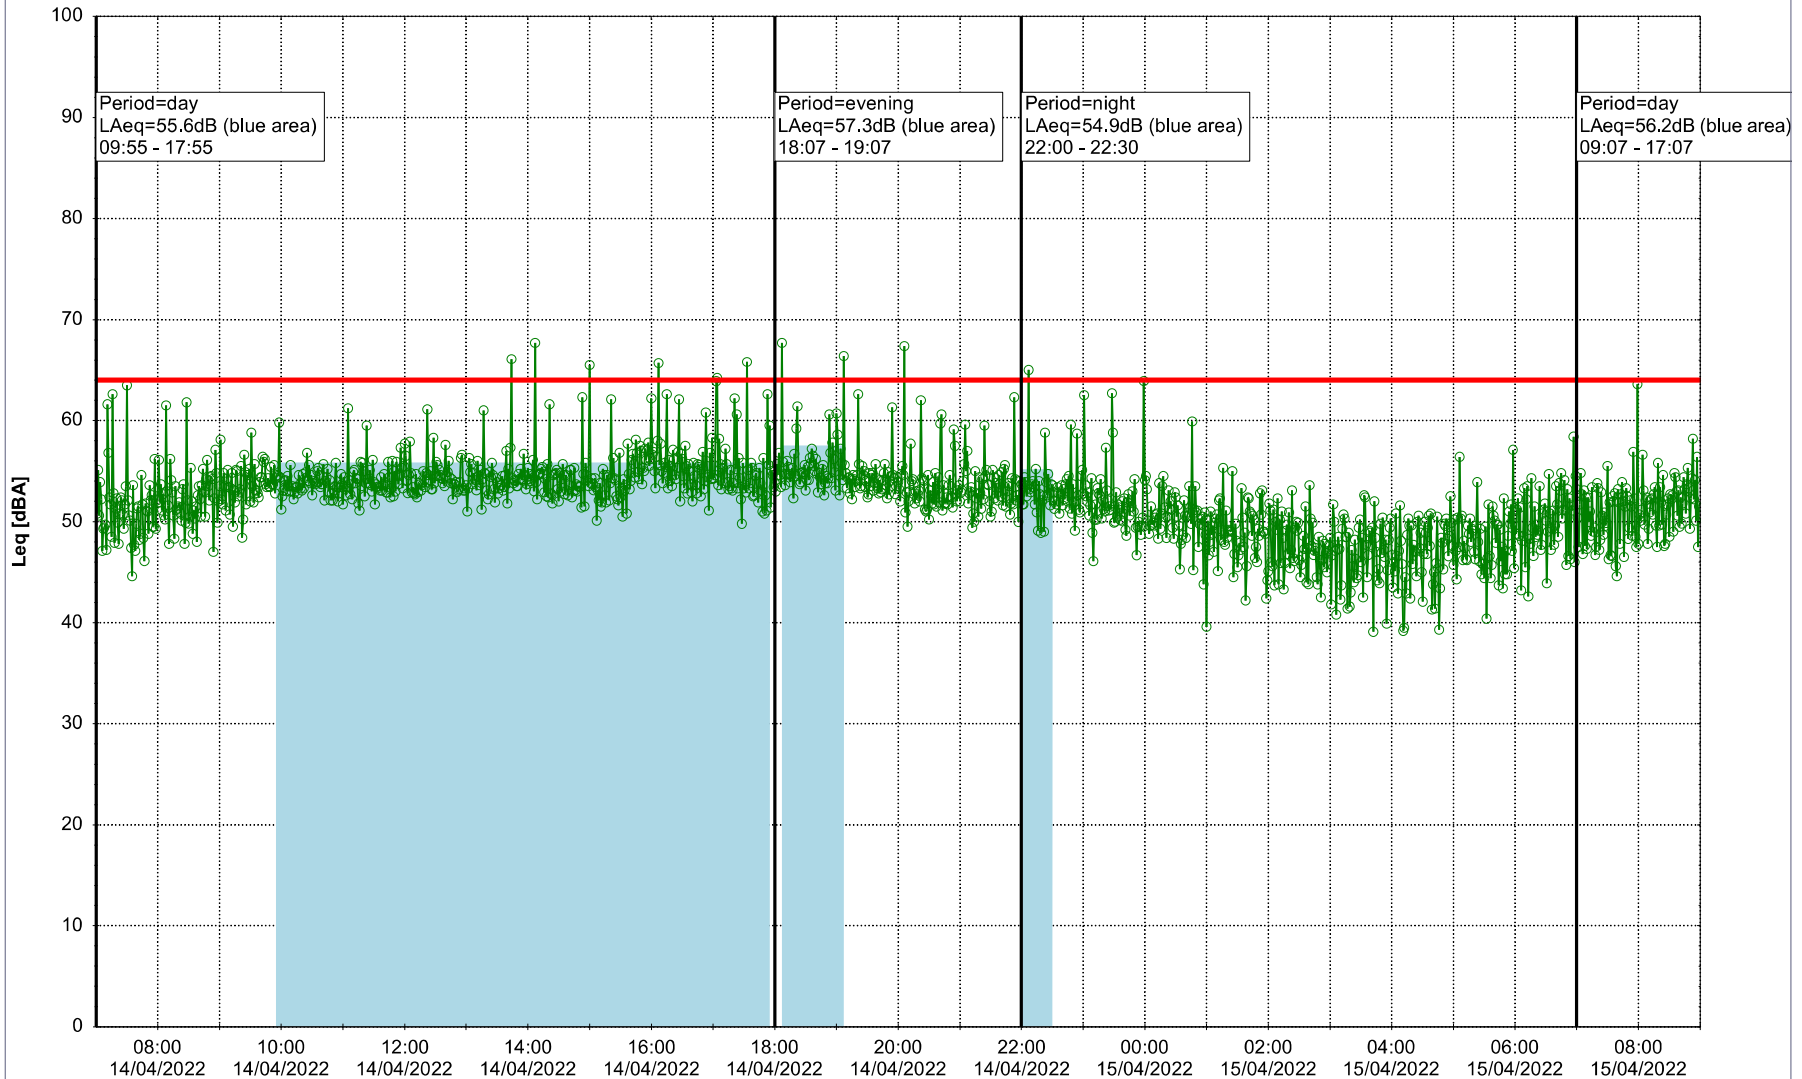

Remarks

...

Noise Time Related Diagram

13/04/2022
14/04/2022

○○○○ GAB_NS01

Project: Kronos Sydhavnen
Construction: Gåsebæk
Location: N-V

Plan View

Remarks

...

Noise Time Related Diagram

14/04/2022
15/04/2022

○○○○ GAB_NS01

Project: Kronos Sydhavnen
Construction: Gåsebæk
Location: N-V

15/04/2022
16/04/2022

Plan View

Remarks

...

Noise Time Related Diagram

○○○ GAB_NS01

Project: Kronos Sydhavnen
Construction: Gåsebæk
Location: N-V

Plan View

Remarks

...

Noise Time Related Diagram