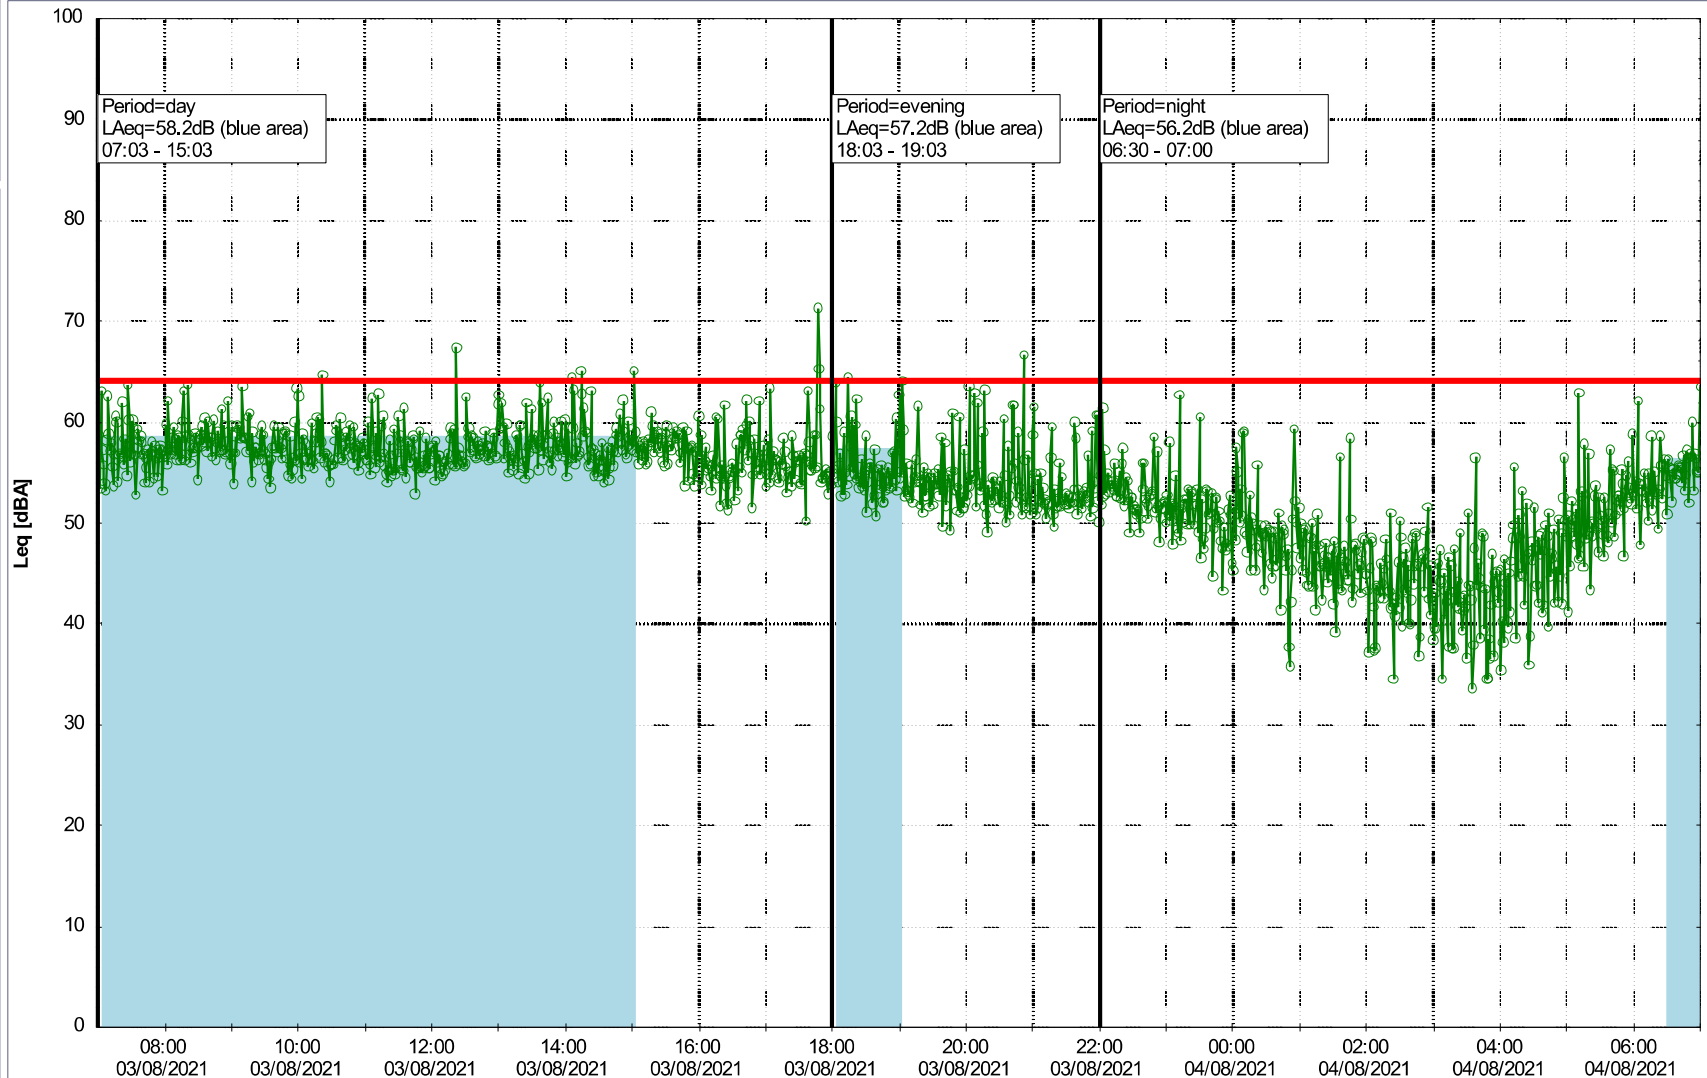

Project: Kronos Sydhavnen
Construction: Gåsebæk
Location: N-V

Plan View

○○○○ GAB_NS01

Noise Time Related Diagram

02/08/2021
03/08/2021

Project: Kronos Sydhavnen
Construction: Gåsebæk
Location: N-V

03/08/2021
04/08/2021

Plan View

○○○○ GAB_NS01

Noise Time Related Diagram

Project: Kronos Sydhavnen
Construction: Gåsebæk
Location: N-V

Plan View

Noise Time Related Diagram

04/08/2021
05/08/2021

○○○○ GAB_NS01

Remarks

...

Project: Kronos Sydhavnen
Construction: Gåsebæk
Location: N-V

05/08/2021
06/08/2021

Remarks

...

Noise Time Related Diagram

○○○○ GAB_NS01

Project: Kronos Sydhavnen
Construction: Gåsebæk
Location: N-V

06/08/2021
07/08/2021

Remarks

...

Noise Time Related Diagram

○○○○ GAB_NS01

Project: Kronos Sydhavnen
Construction: Gåsebæk
Location: N-V

07/08/2021
08/08/2021