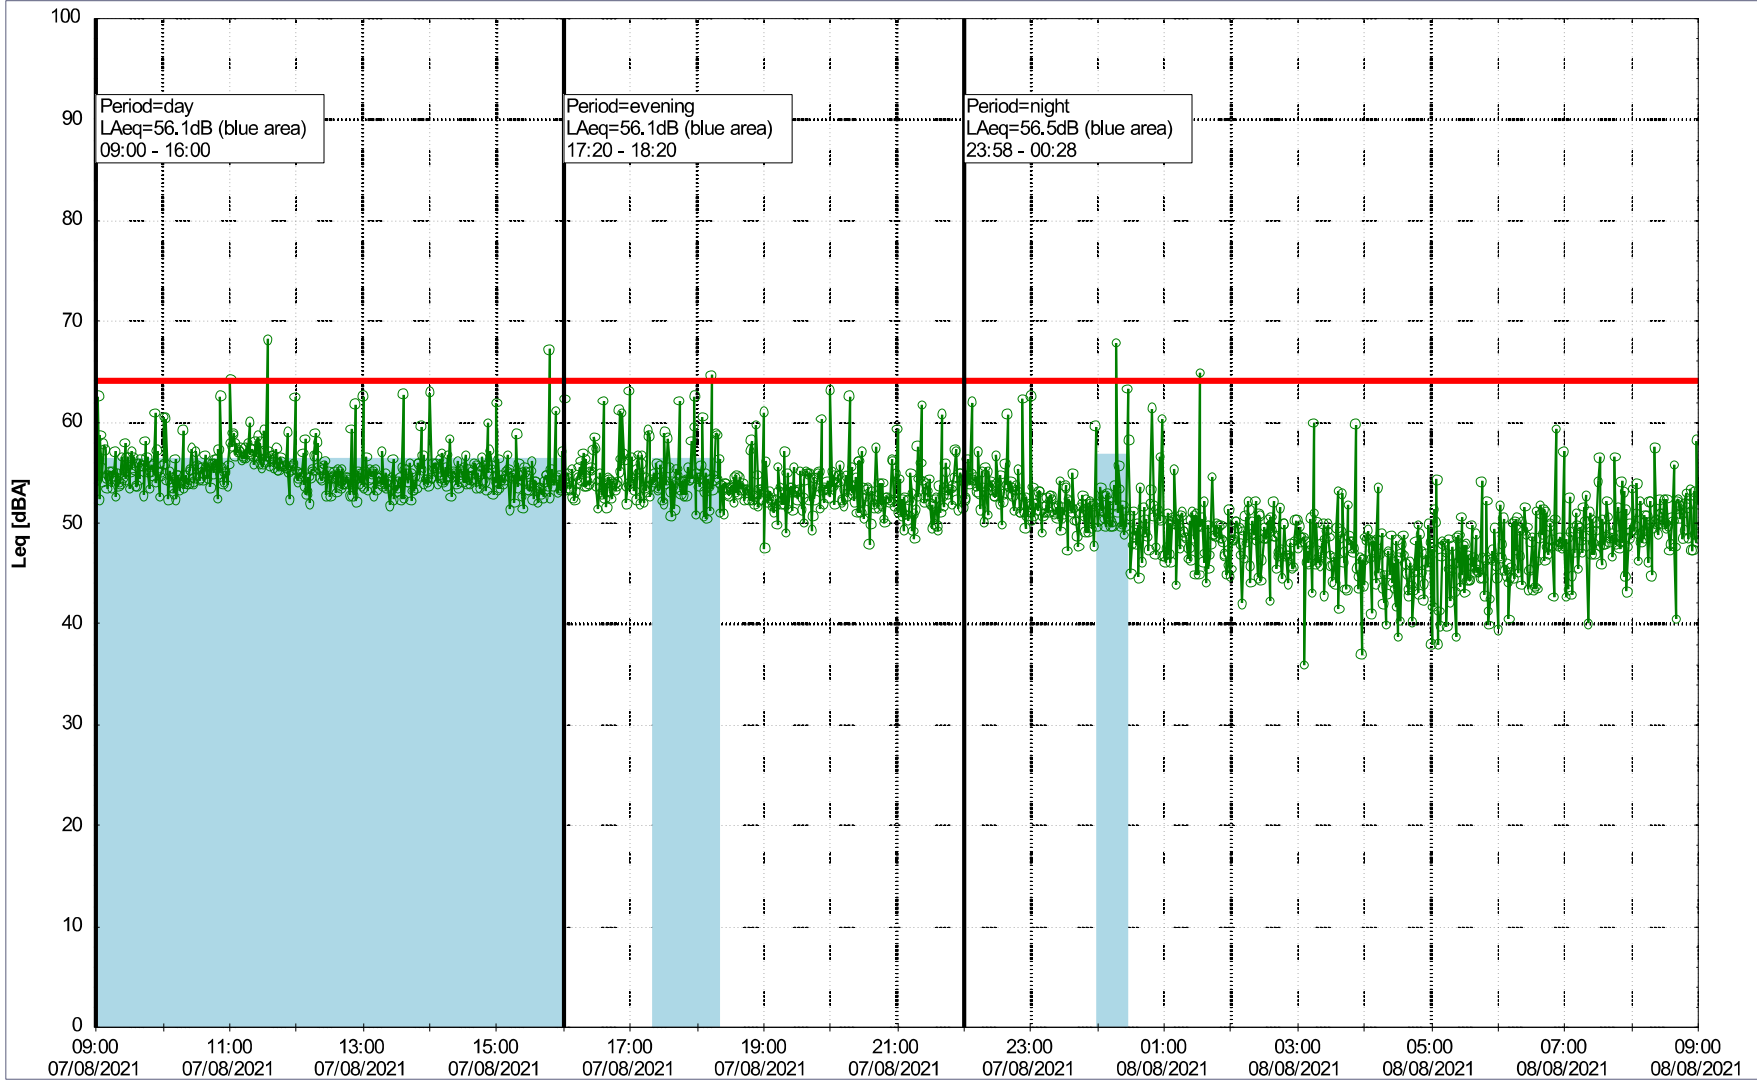

Project: Kronos Sydhavnen
Construction: Gåsebæk
Location: N-V

06/08/2021
07/08/2021

Remarks

...

Noise Time Related Diagram

○○○○ GAB_NS01

Project: Kronos Sydhavnen
Construction: Gåsebæk
Location: N-V

07/08/2021
08/08/2021

Plan View

Noise Time Related Diagram

○○○○ GAB_NS01

Project: Kronos Sydhavnen
Construction: Gåsebæk
Location: N-V

08/08/2021
09/08/2021

Plan View

Remarks

Noise Time Related Diagram