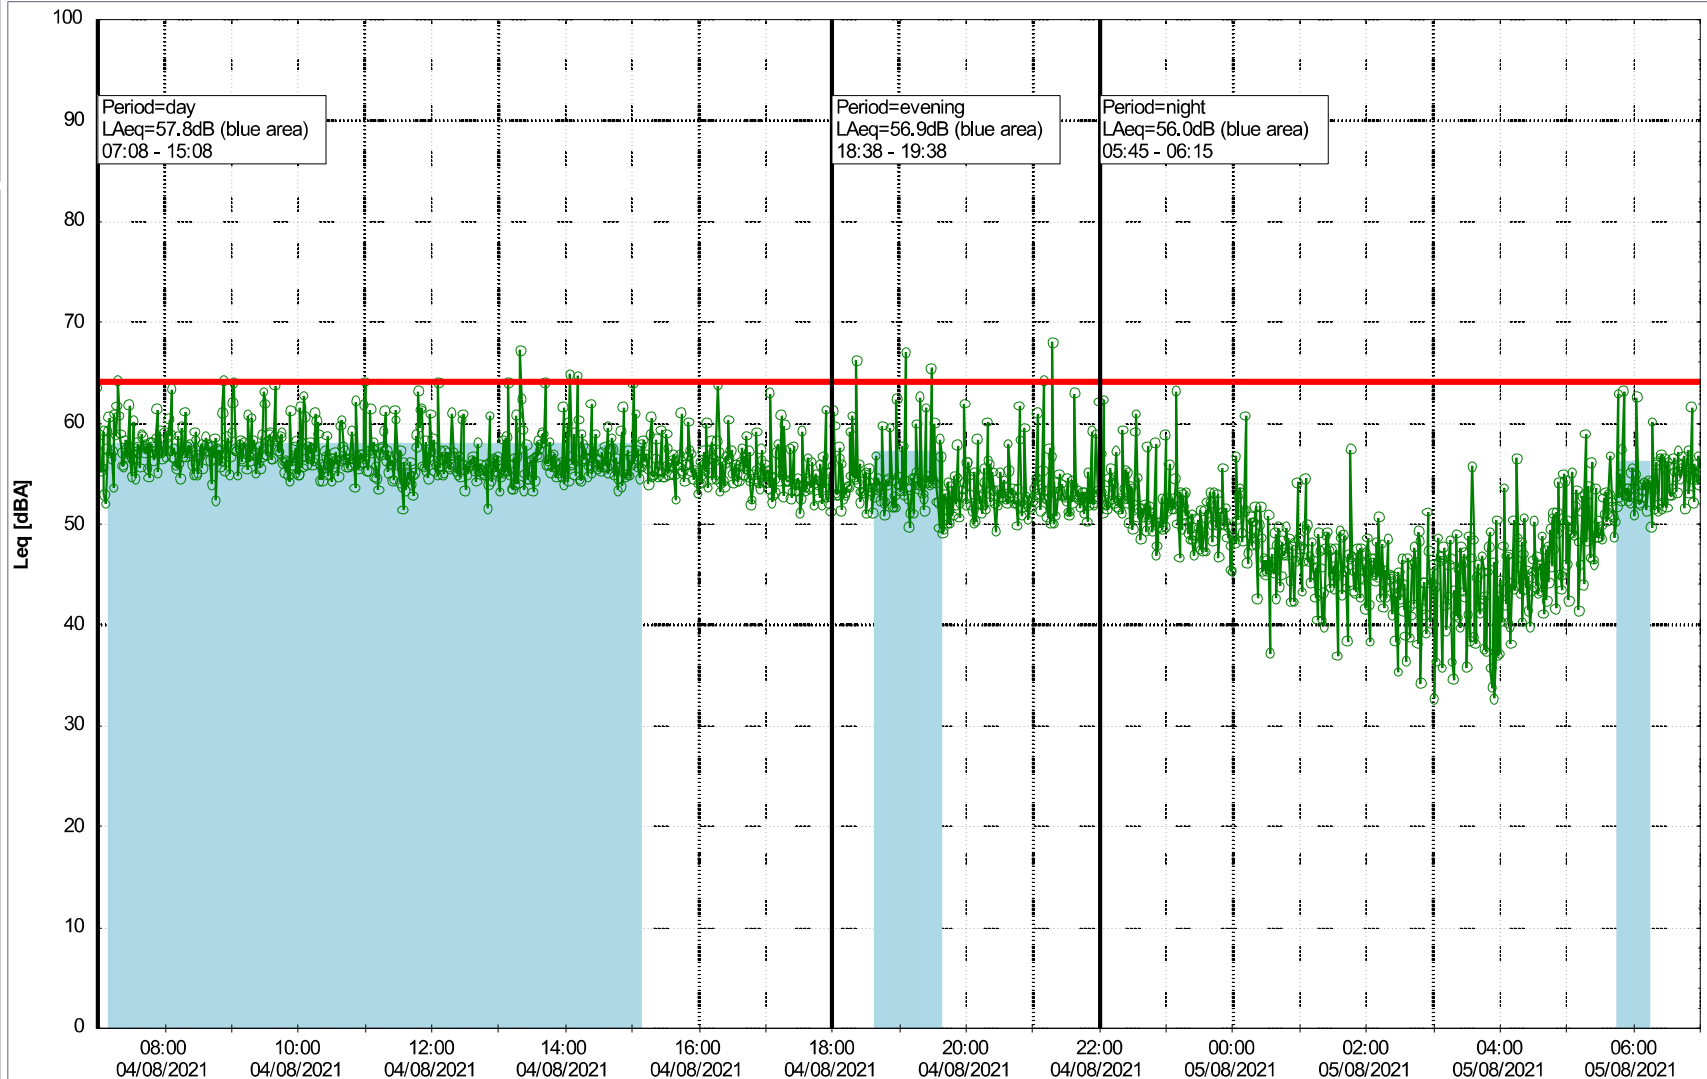

Noise Time Related Diagram

04/08/2021
05/08/2021

○○○○ GAB_NS01