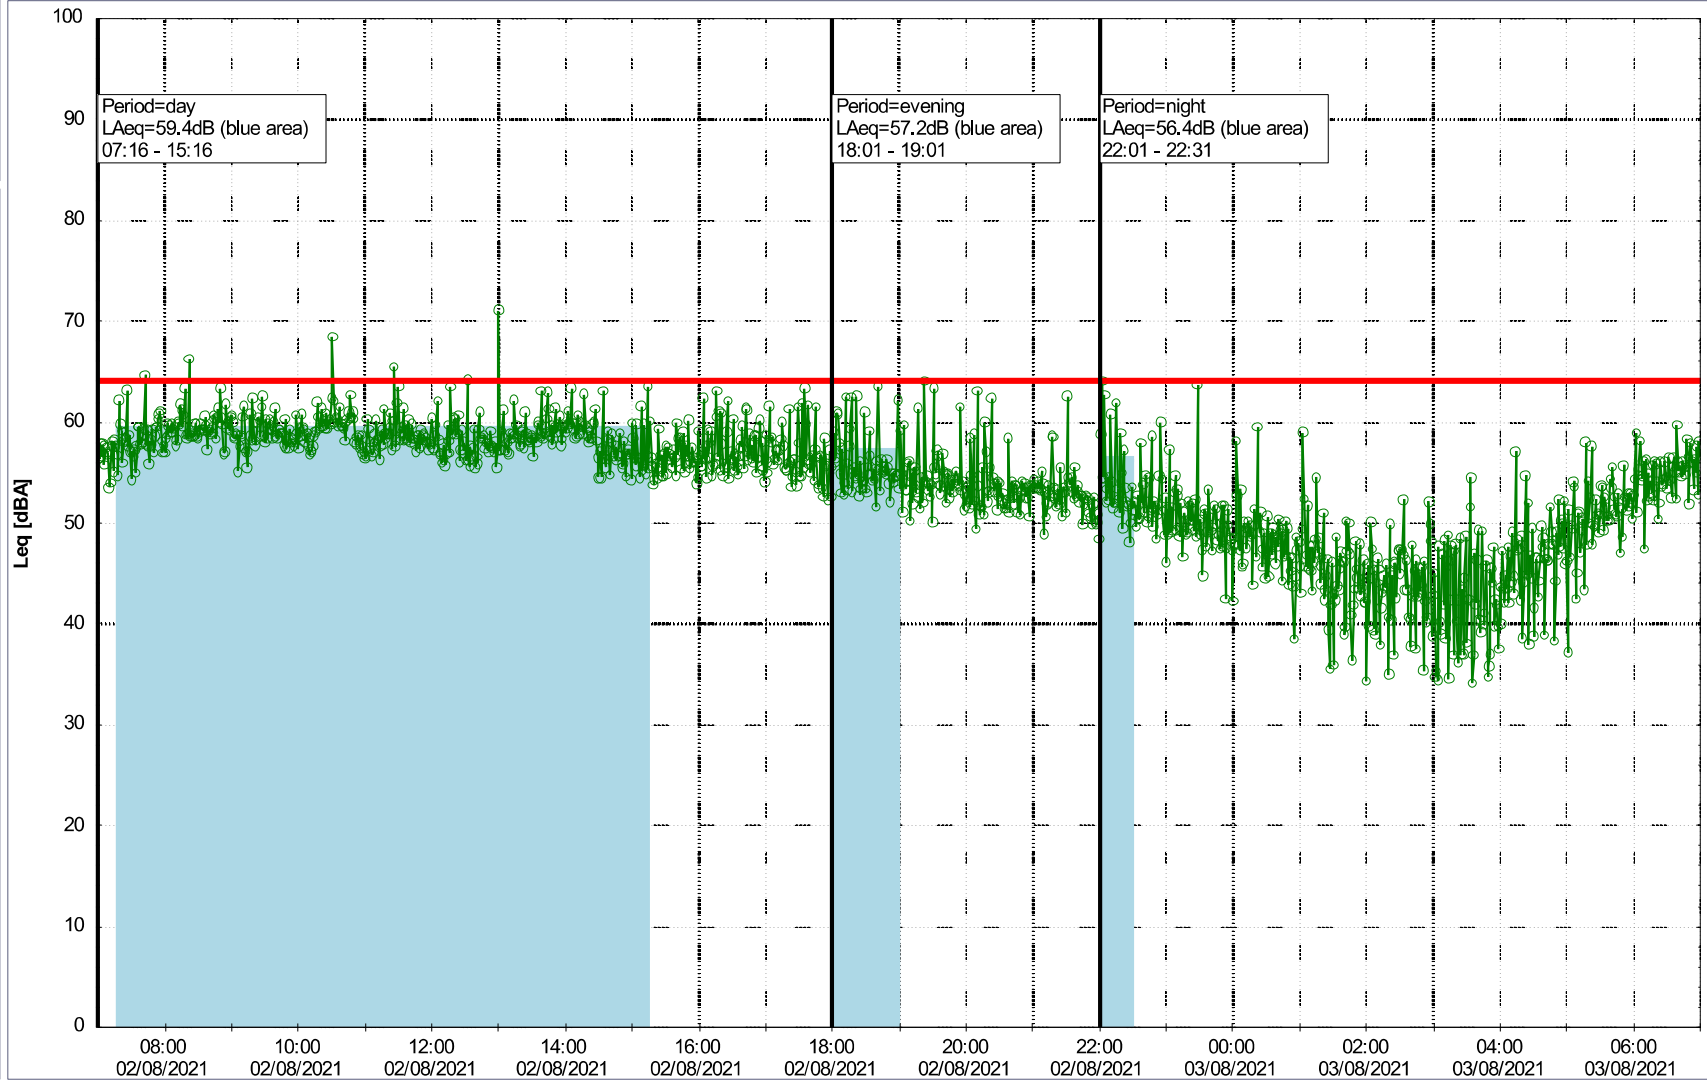

Project: Kronos Sydhavnen
Construction: Gåsebæk
Location: N-V

Plan View

○○○○ GAB_NS01

Noise Time Related Diagram

02/08/2021
03/08/2021

Project: Kronos Sydhavnen
Construction: Gåsebæk
Location: N-V

03/08/2021
04/08/2021

Plan View

○○○○ GAB_NS01

Noise Time Related Diagram

Project: Kronos Sydhavnen
Construction: Gåsebæk
Location: N-V

Plan View

Noise Time Related Diagram

04/08/2021
05/08/2021

○○○○ GAB_NS01

Remarks

...

Project: Kronos Sydhavnen
Construction: Gåsebæk
Location: N-V

05/08/2021
06/08/2021

Remarks

...

Noise Time Related Diagram

○○○○ GAB_NS01

Project: Kronos Sydhavnen
Construction: Gåsebæk
Location: N-V

06/08/2021
07/08/2021

Remarks

...

Noise Time Related Diagram

○○○○ GAB_NS01

Project: Kronos Sydhavnen
Construction: Gåsebæk
Location: N-V

07/08/2021
08/08/2021