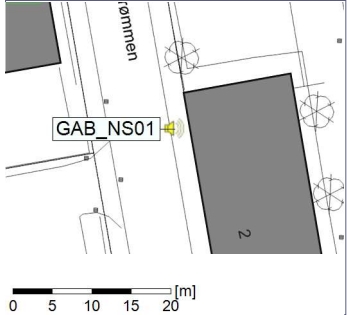

Plan View

○○○○ GAB_NS01

Noise Time Related Diagram

Project: Kronos Sydhavnen
Construction: Gåsebæk
Location: N-V

Plan View

Noise Time Related Diagram

04/08/2021
05/08/2021

○○○○ GAB_NS01