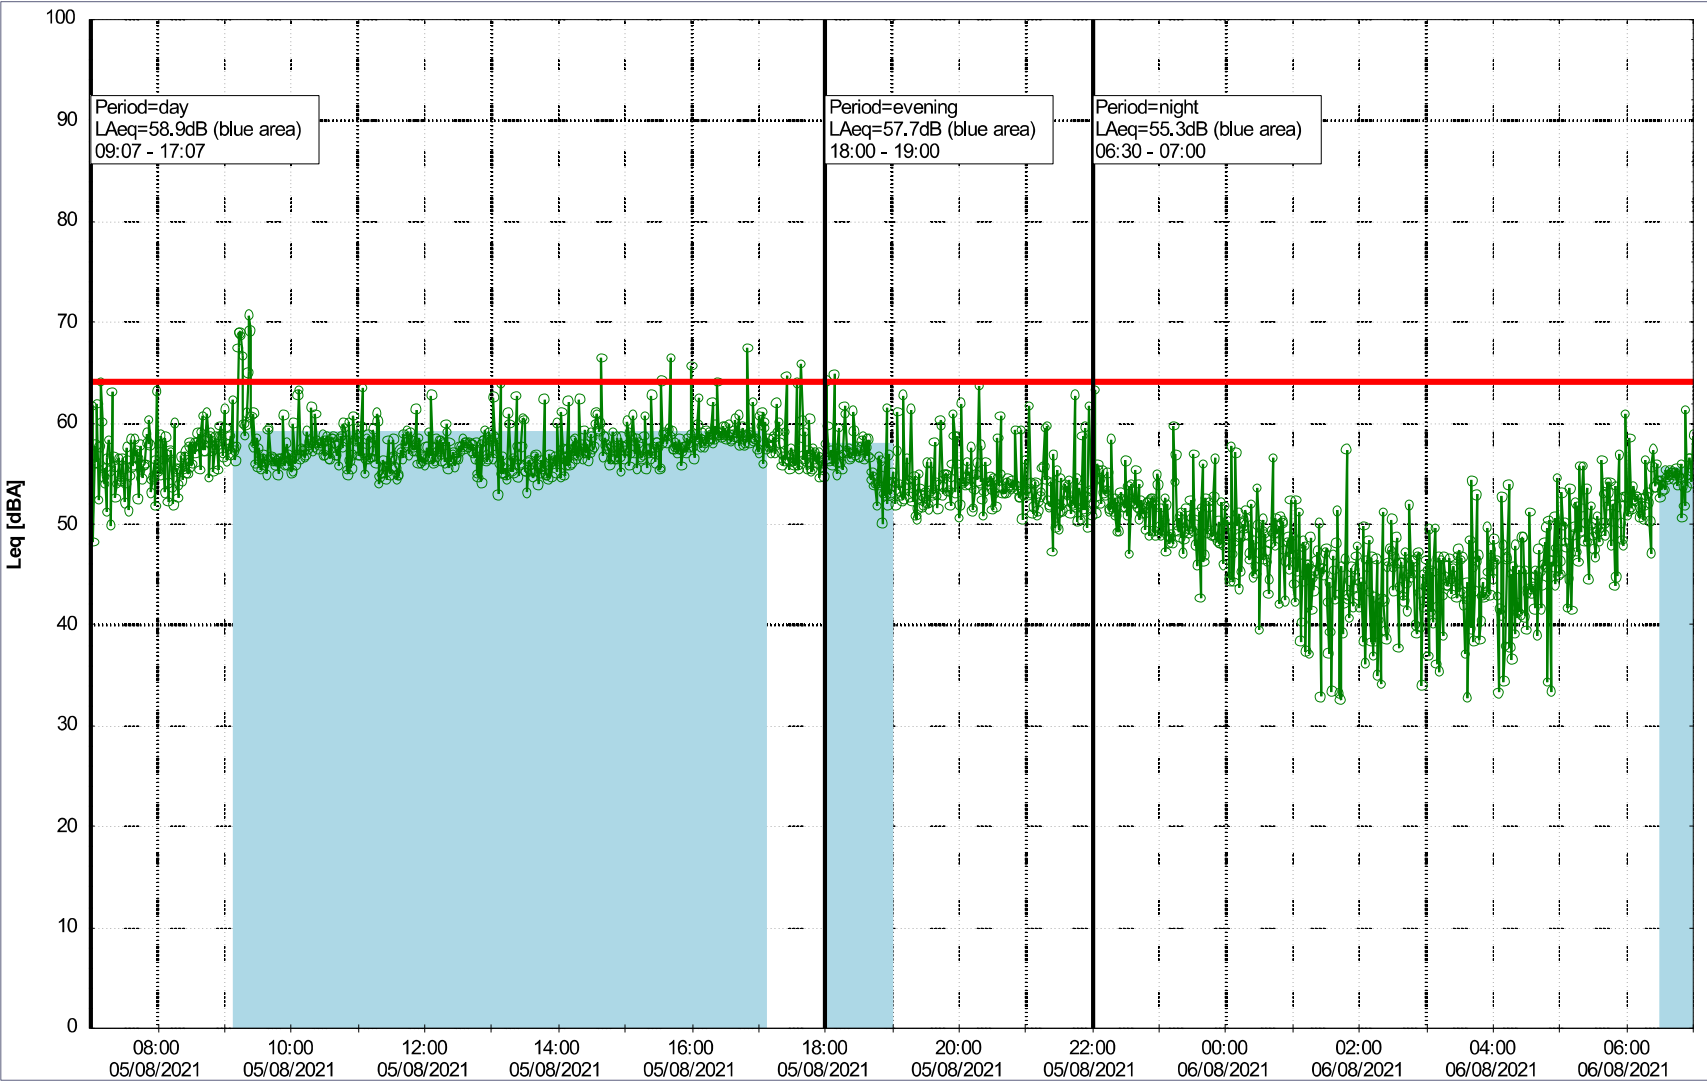

Project: Kronos Sydhavnen
Construction: Gåsebæk
Location: N-V

05/08/2021
06/08/2021

Remarks

...

Noise Time Related Diagram

○○○○ GAB_NS01