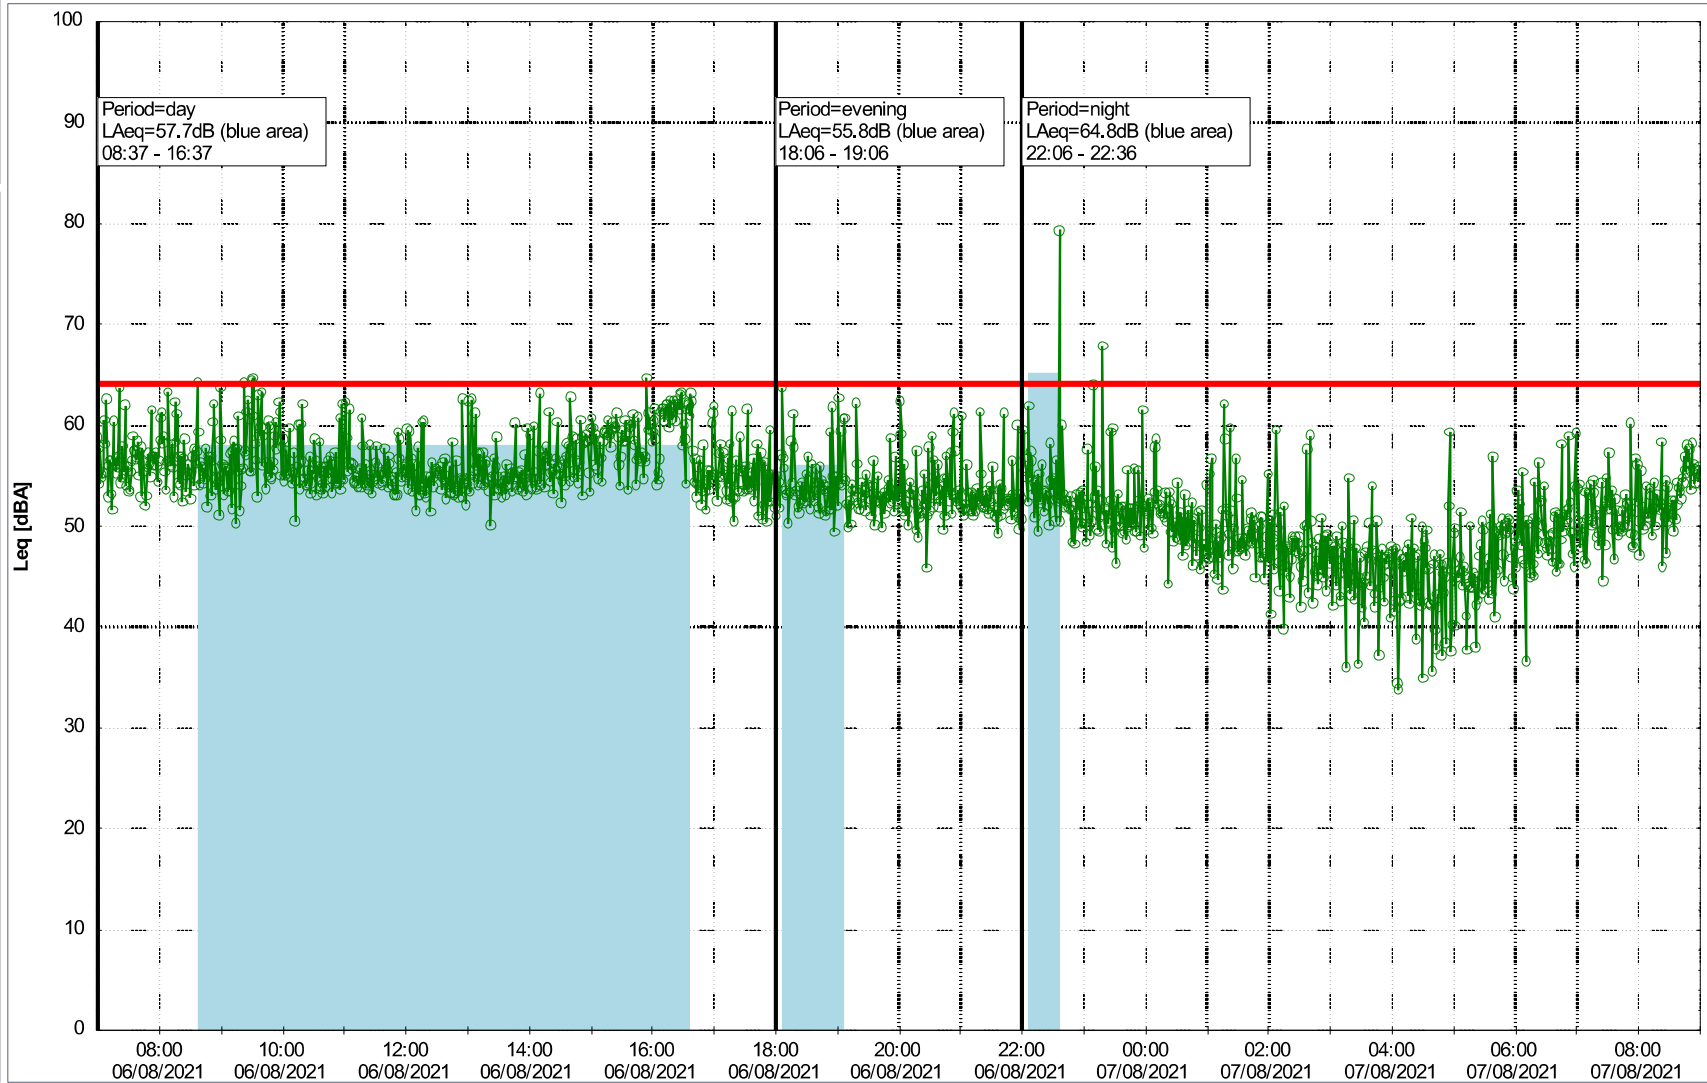

Project: Kronos Sydhavnen
Construction: Gåsebæk
Location: N-V

06/08/2021
07/08/2021

Remarks

...

Noise Time Related Diagram

○○○○ GAB_NS01

Project: Kronos Sydhavnen
Construction: Gåsebæk
Location: N-V

07/08/2021
08/08/2021

Plan View

Noise Time Related Diagram

○○○○ GAB_NS01

Project: Kronos Sydhavnen
Construction: Gåsebæk
Location: N-V

08/08/2021
09/08/2021

Plan View

Remarks

Noise Time Related Diagram