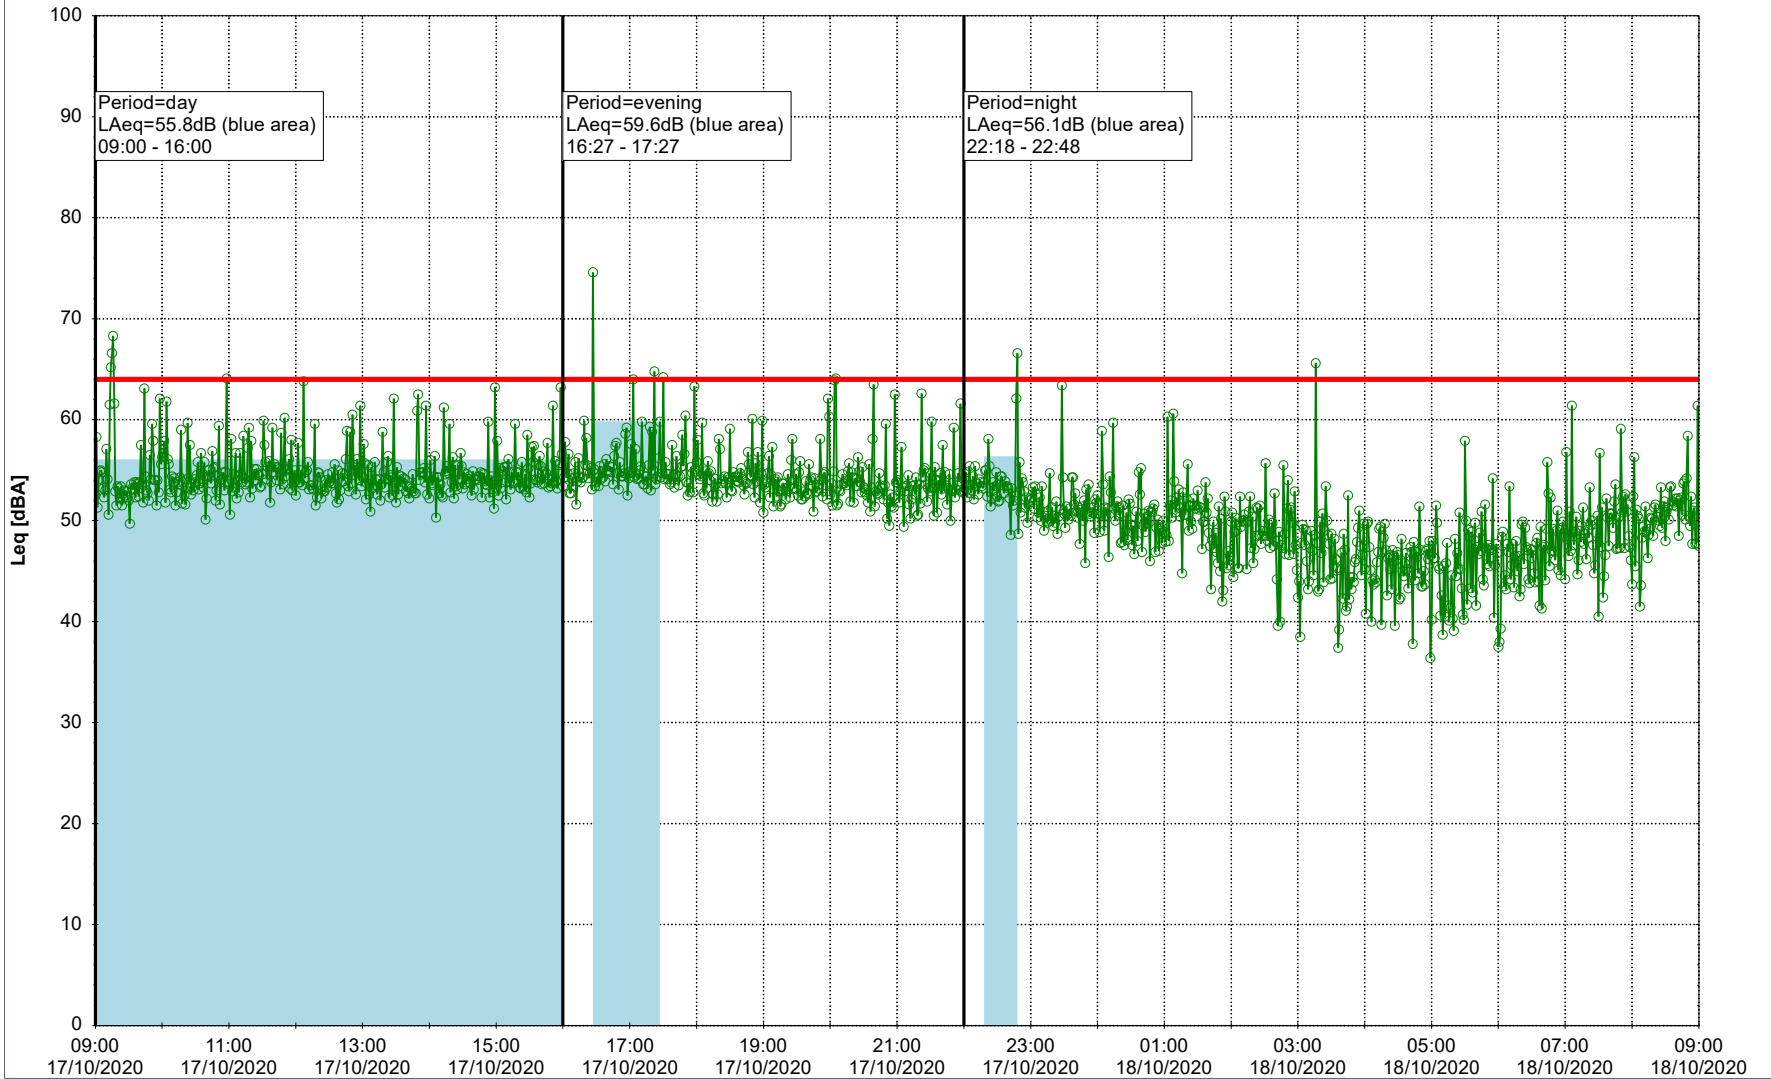

Project: Kronos Sydhavnen
Construction: Gåsebæk
Location: N-V

Remarks

...

Noise Time Related Diagram

16/10/2020
17/10/2020

○○○○ GAB_NS01

Project: Kronos Sydhavnen
Construction: Gåsebæk
Location: N-V

Remarks

...

Noise Time Related Diagram

17/10/2020
18/10/2020

○ GAB_NS01

Project: Kronos Sydhavnen
Construction: Gåsebæk
Location: N-V

18/10/2020
19/10/2020

Noise Time Related Diagram

○○○○ GAB_NS01