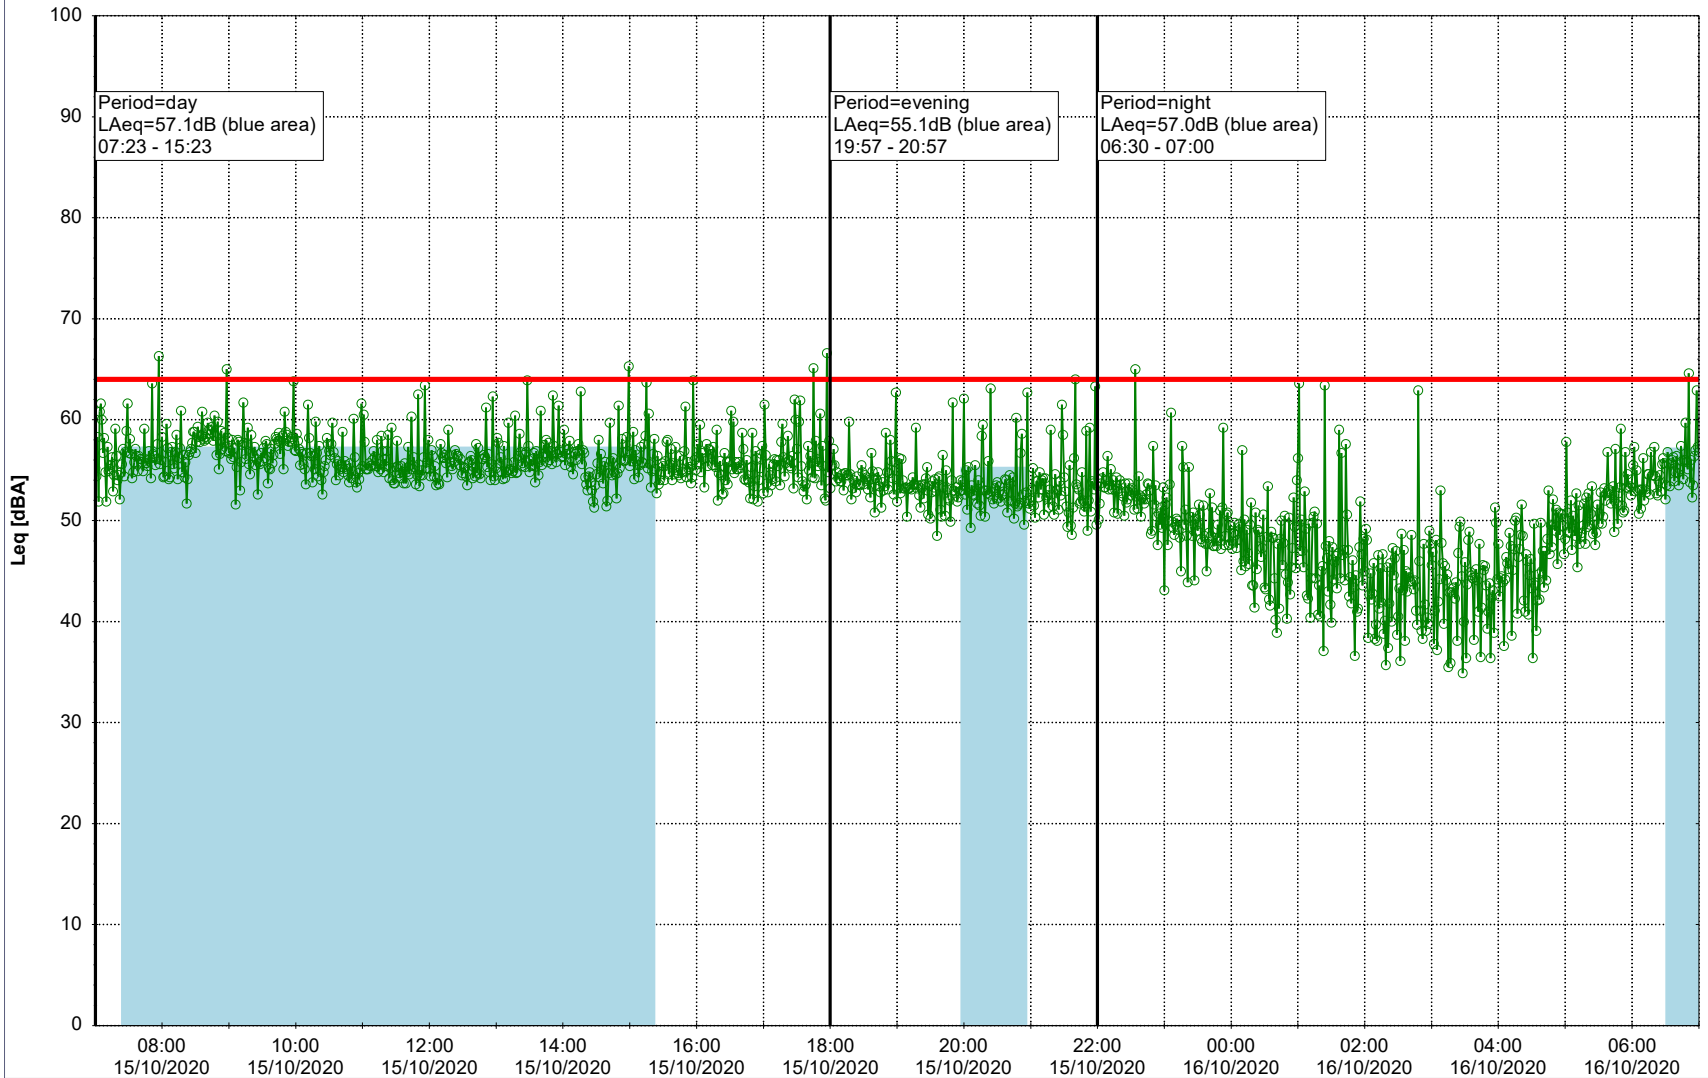

Noise Time Related Diagram

○○○ GAB_NS01

Project: Kronos Sydhavnen
Construction: Gåsebæk
Location: N-V

Remarks

...

Noise Time Related Diagram

15/10/2020
16/10/2020

○○○○ GAB_NS01

Project: Kronos Sydhavnen
Construction: Gåsebæk
Location: N-V

Remarks

...

Noise Time Related Diagram

16/10/2020
17/10/2020

○○○○ GAB_NS01

Project: Kronos Sydhavnen
Construction: Gåsebæk
Location: N-V

Remarks

...

Noise Time Related Diagram

17/10/2020
18/10/2020

○ GAB_NS01

Project: Kronos Sydhavnen
Construction: Gåsebæk
Location: N-V

18/10/2020
19/10/2020

Noise Time Related Diagram

○○○○ GAB_NS01