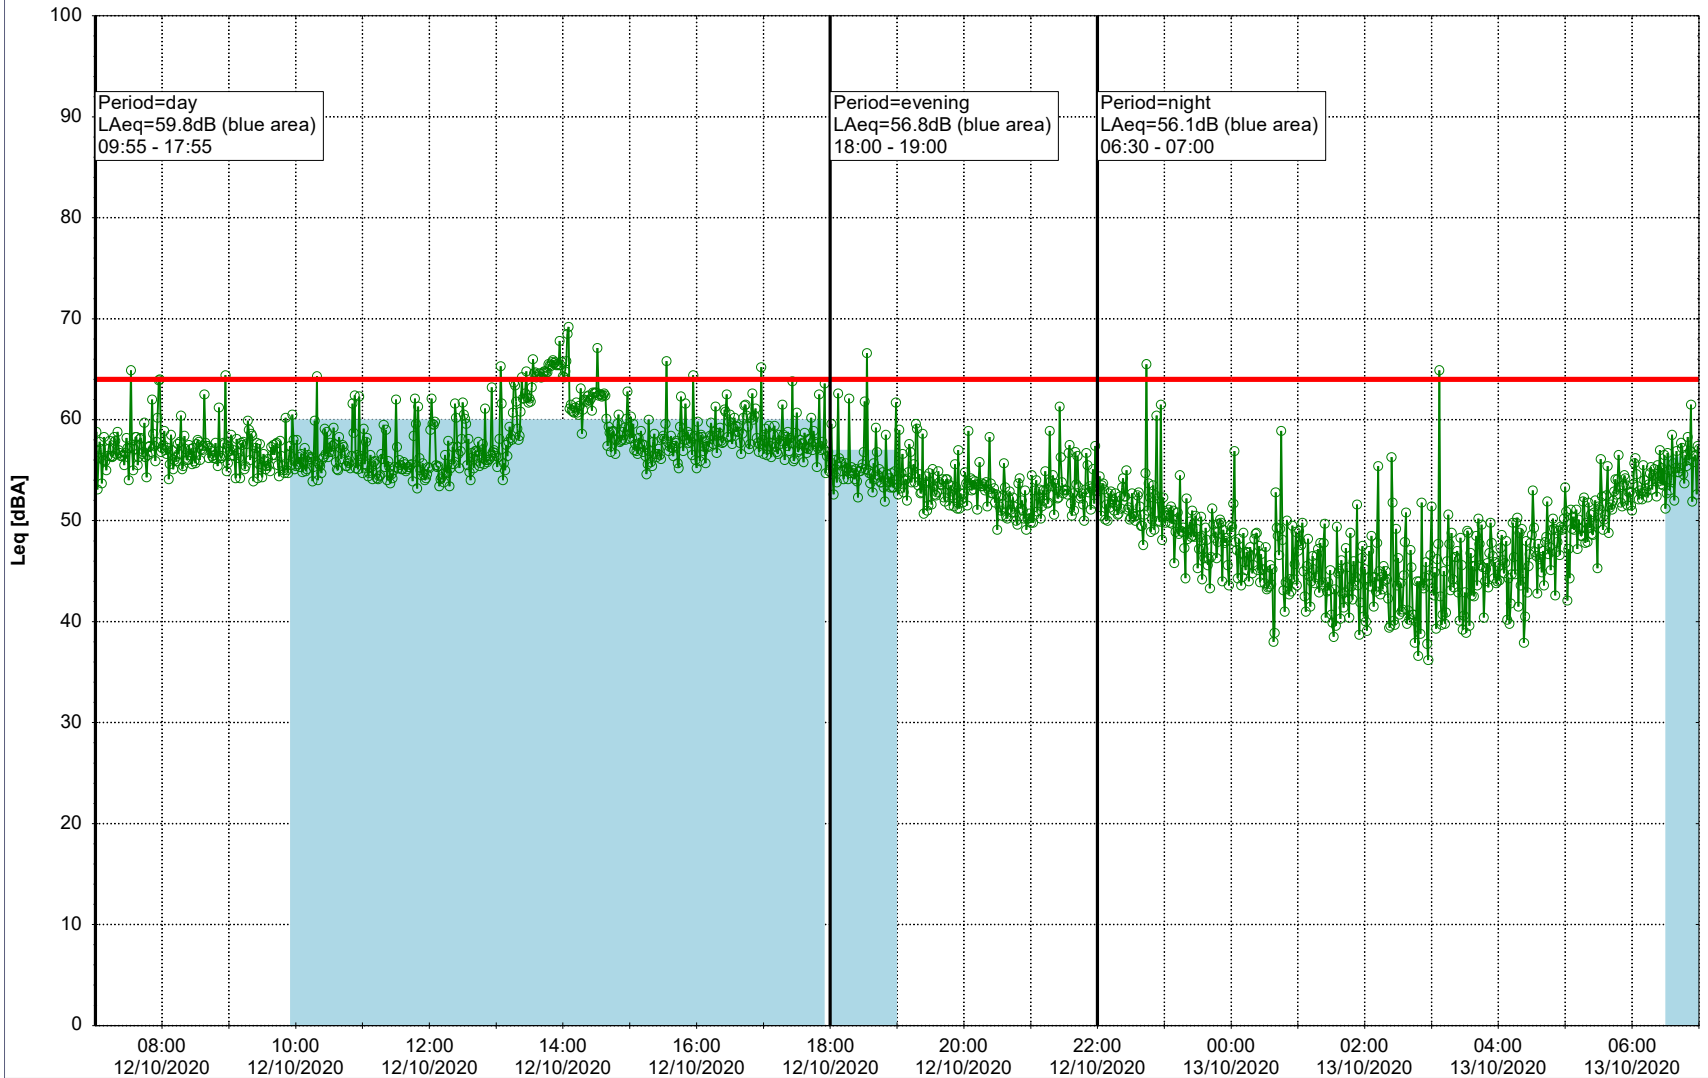

Project: Kronos Sydhavnen
Construction: Gåsebæk
Location: N-V

Remarks

...

Noise Time Related Diagram

12/10/2020
13/10/2020

○○○ GAB_NS01

Project: Kronos Sydhavnen
Construction: Gåsebæk
Location: N-V

Remarks

...

Noise Time Related Diagram

13/10/2020
14/10/2020

○○○○ GAB_NS01

Project: Kronos Sydhavnen
Construction: Gåsebæk
Location: N-V

14/10/2020
15/10/2020

Remarks

...

Noise Time Related Diagram

○○○ GAB_NS01

Project: Kronos Sydhavnen
Construction: Gåsebæk
Location: N-V

Remarks

...

Noise Time Related Diagram

15/10/2020
16/10/2020

○○○○ GAB_NS01

...

Noise Time Related Diagram

17/10/2020
18/10/2020

○ GAB_NS01

Project: Kronos Sydhavnen
Construction: Gåsebæk
Location: N-V

18/10/2020
19/10/2020

Noise Time Related Diagram

○○○○ GAB_NS01