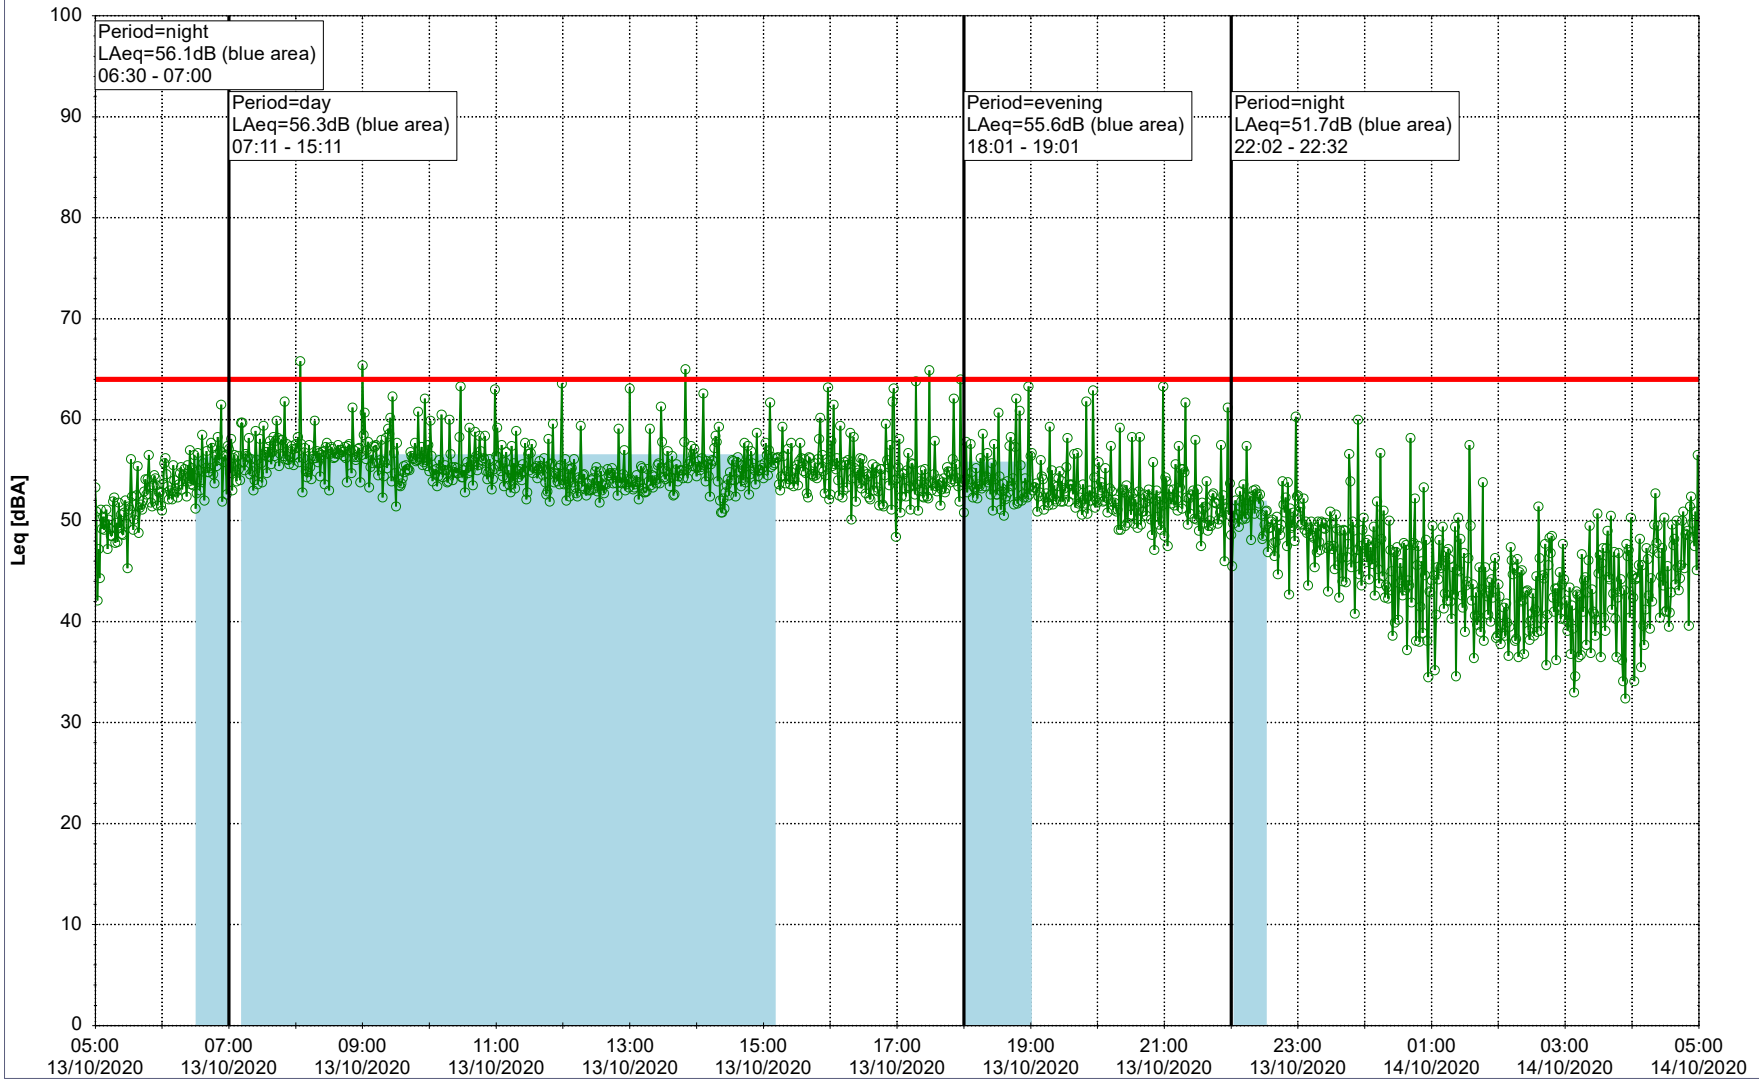

Project: Kronos Sydhavnen
Construction: Gåsebæk
Location: N-V

Remarks

...

Noise Time Related Diagram

12/10/2020
13/10/2020

○○○ GAB_NS01

Project: Kronos Sydhavnen
Construction: Gåsebæk
Location: N-V

Remarks

...

Noise Time Related Diagram

13/10/2020
14/10/2020

○○○○ GAB_NS01

Project: Kronos Sydhavnen
Construction: Gåsebæk
Location: N-V

14/10/2020
15/10/2020

Remarks

...

Noise Time Related Diagram

○○○ GAB_NS01

Project: Kronos Sydhavnen
Construction: Gåsebæk
Location: N-V

Remarks

...

Noise Time Related Diagram

15/10/2020
16/10/2020

○○○○ GAB_NS01

...

Noise Time Related Diagram

17/10/2020
18/10/2020

○ GAB_NS01

Project: Kronos Sydhavnen
Construction: Gåsebæk
Location: N-V

18/10/2020
19/10/2020

Noise Time Related Diagram

○○○○ GAB_NS01