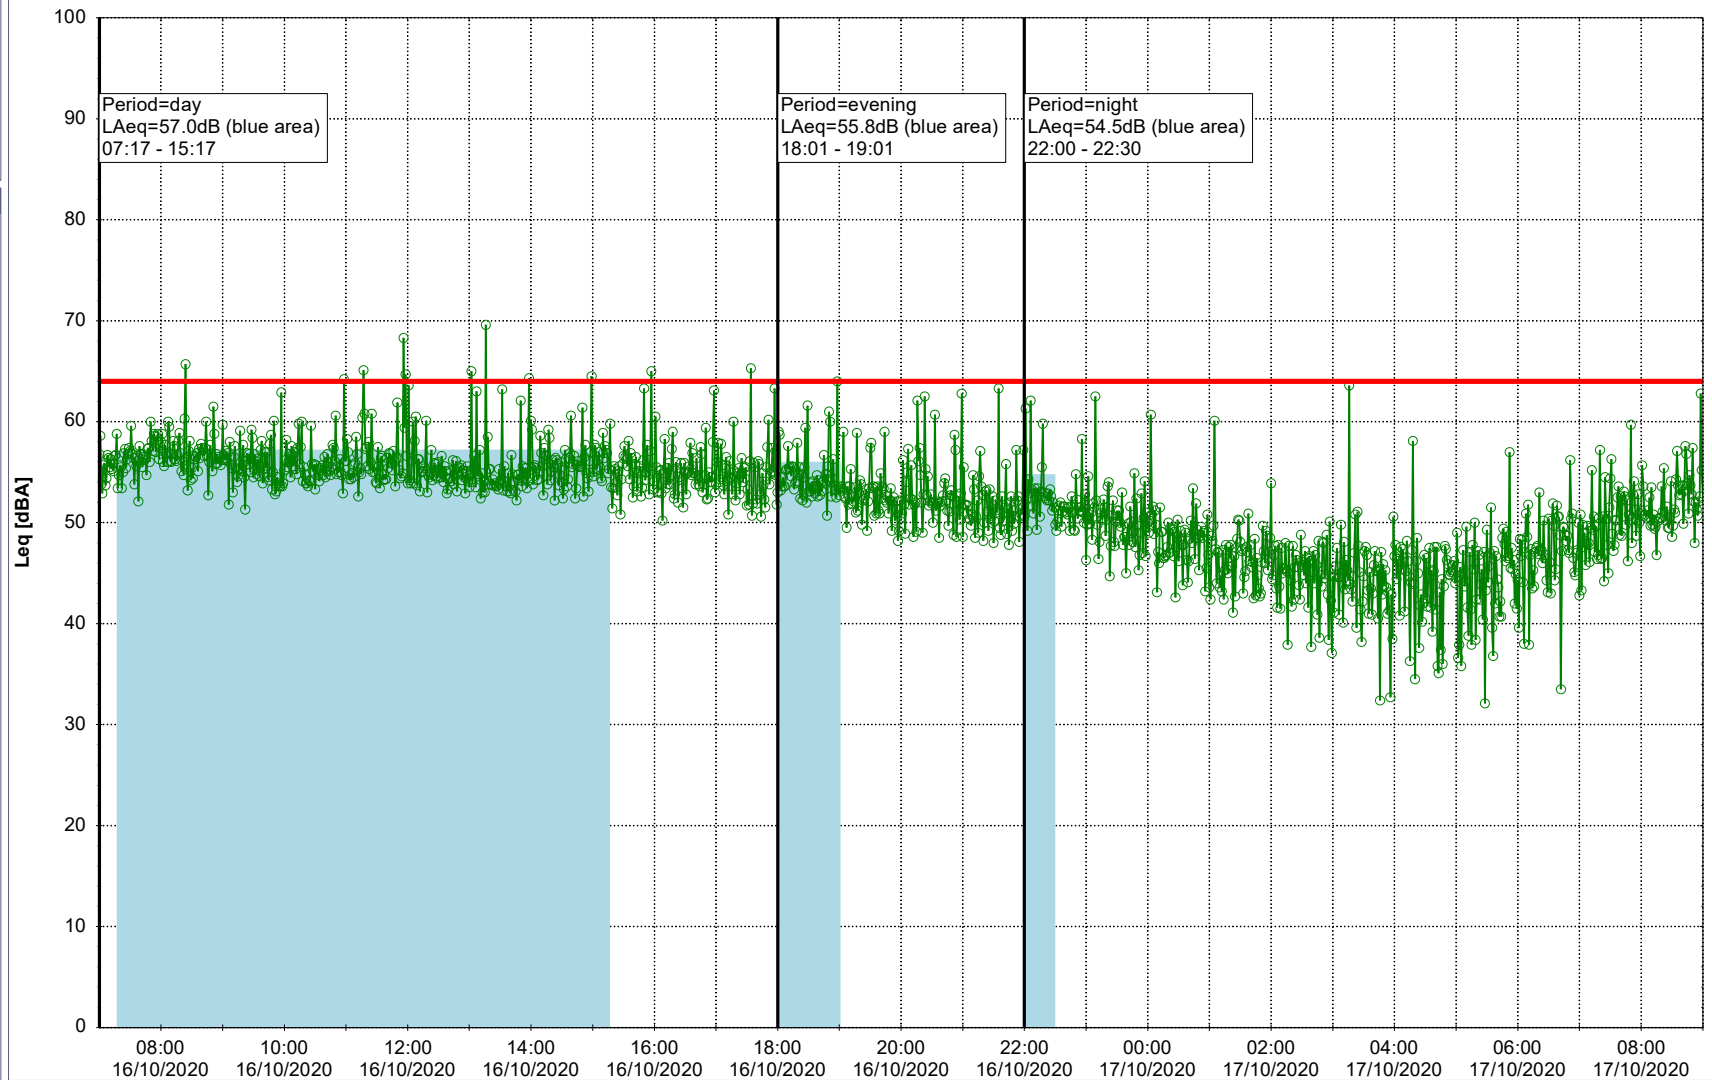

Noise Time Related Diagram

○○○ GAB_NS01

Project: Kronos Sydhavnen
Construction: Gåsebæk
Location: N-V

Remarks

...

Noise Time Related Diagram

15/10/2020
16/10/2020

○○○○ GAB_NS01

Project: Kronos Sydhavnen
Construction: Gåsebæk
Location: N-V

Remarks

...

Noise Time Related Diagram

16/10/2020
17/10/2020

○○○○ GAB_NS01

Project: Kronos Sydhavnen
Construction: Gåsebæk
Location: N-V

Remarks

...

Noise Time Related Diagram

17/10/2020
18/10/2020

○ GAB_NS01

Project: Kronos Sydhavnen
Construction: Gåsebæk
Location: N-V

18/10/2020
19/10/2020

Noise Time Related Diagram

○○○○ GAB_NS01