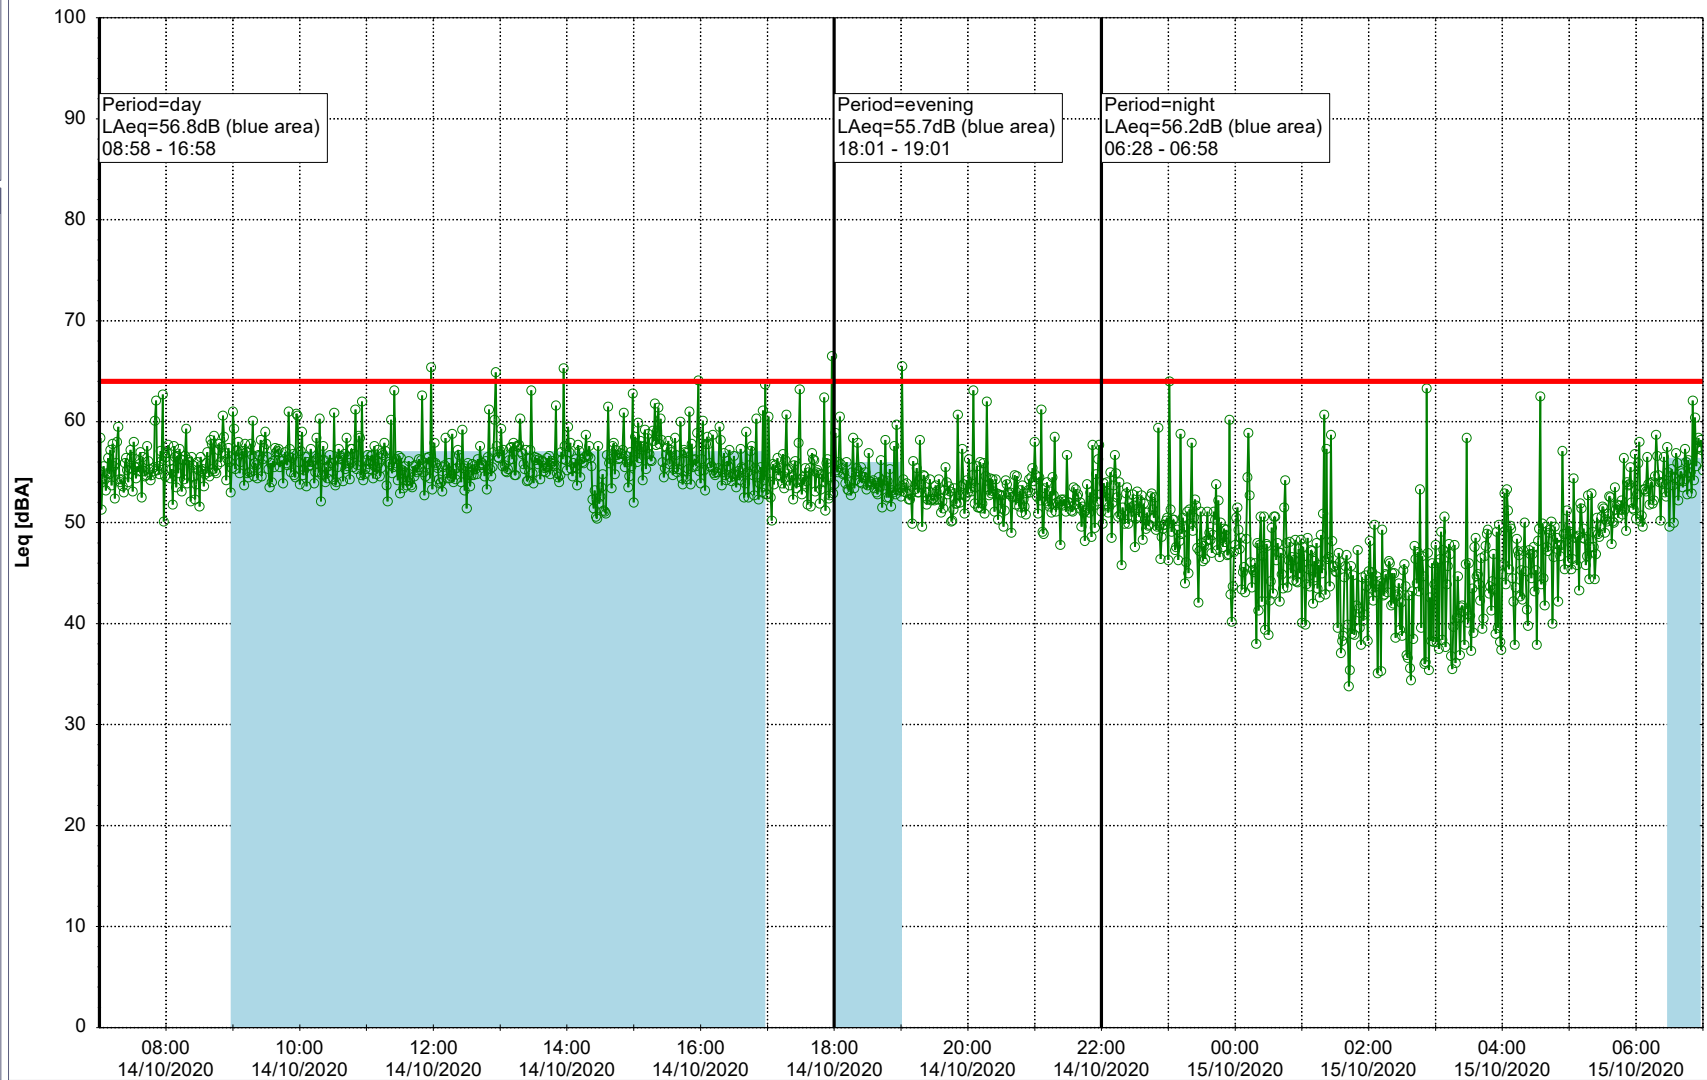

...

Noise Time Related Diagram

13/10/2020
14/10/2020

○○○○ GAB_NS01

Project: Kronos Sydhavnen
Construction: Gåsebæk
Location: N-V

14/10/2020
15/10/2020

Remarks

...

Noise Time Related Diagram

○○○ GAB_NS01

Project: Kronos Sydhavnen
Construction: Gåsebæk
Location: N-V

Remarks

...

Noise Time Related Diagram

15/10/2020
16/10/2020

○○○○ GAB_NS01

Project: Kronos Sydhavnen
Construction: Gåsebæk
Location: N-V

Remarks

...

Noise Time Related Diagram

16/10/2020
17/10/2020

○○○○ GAB_NS01

Project: Kronos Sydhavnen
Construction: Gåsebæk
Location: N-V

Remarks

...

Noise Time Related Diagram

17/10/2020
18/10/2020

○ GAB_NS01

Project: Kronos Sydhavnen
Construction: Gåsebæk
Location: N-V

18/10/2020
19/10/2020

Noise Time Related Diagram

○○○○ GAB_NS01