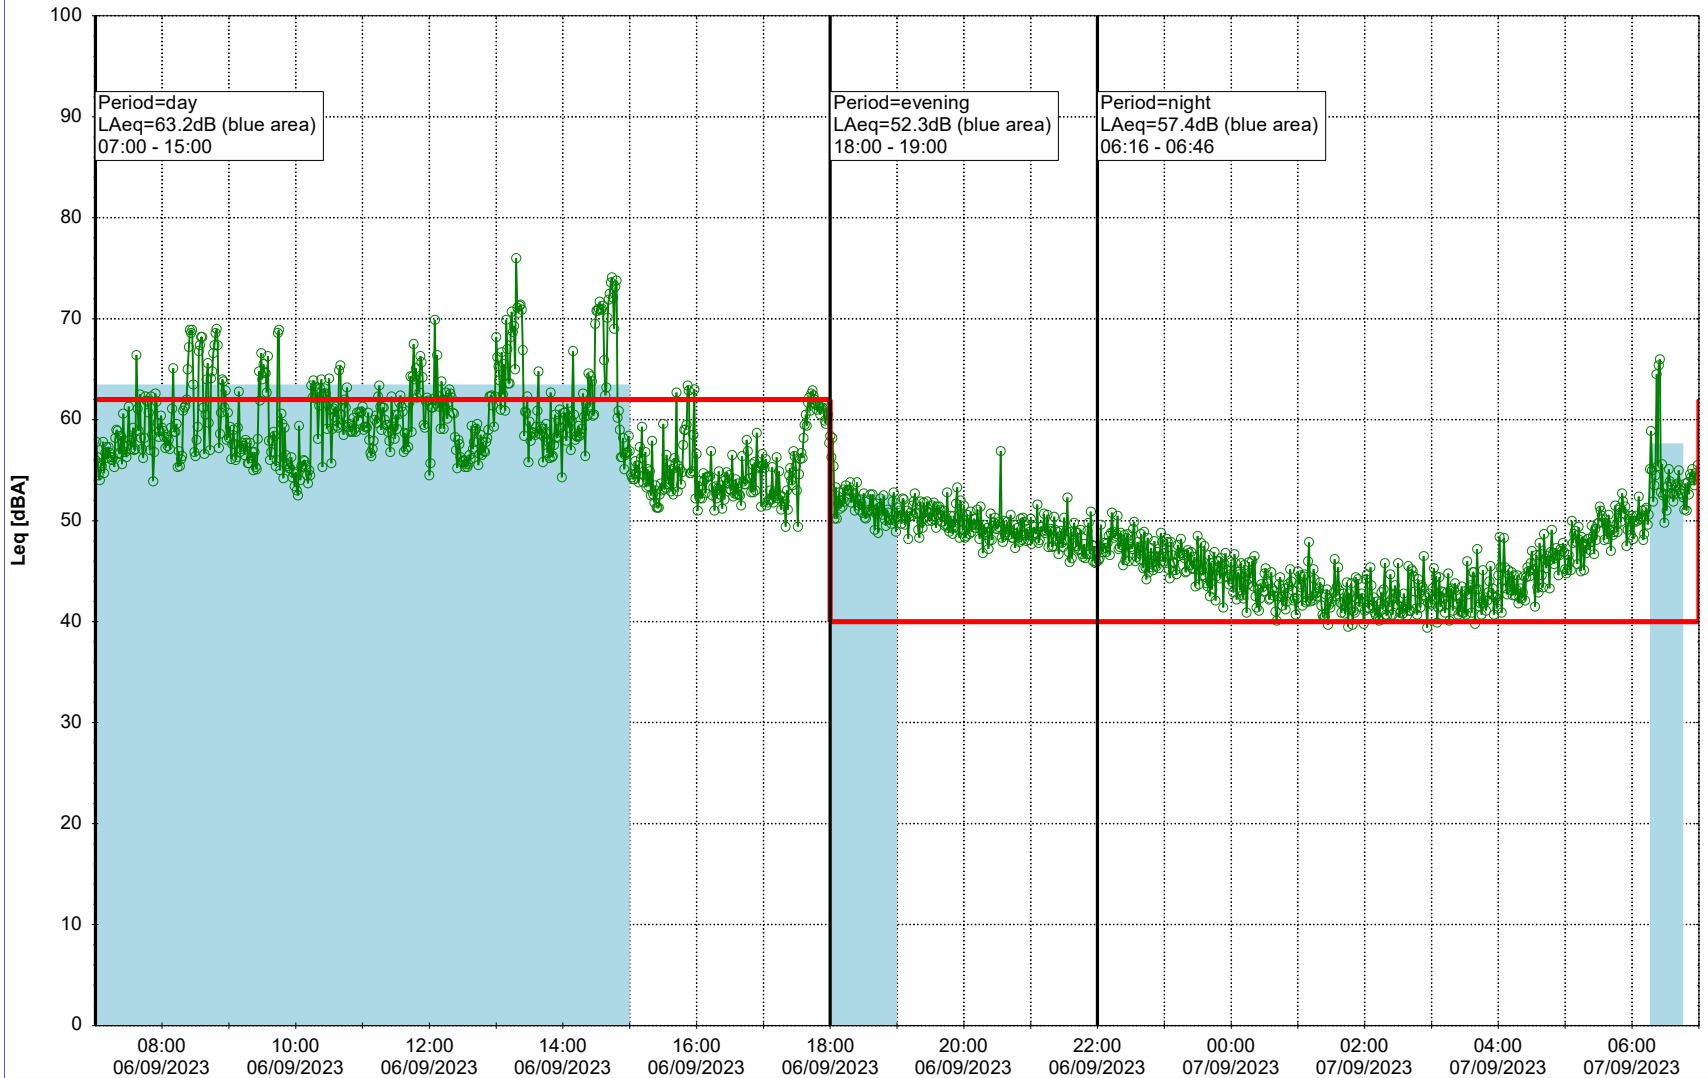

### Noise Time Related Diagram

05/09/2023  
06/09/2023

○○○○ SLU\_NS01

Project: Kronos Sydhavnen  
Construction: Sluseholmen  
Location: N-V

Plan View

Remarks

...

### Noise Time Related Diagram

06/09/2023  
07/09/2023

SLU\_NS01

**Project:** Kronos Sydhavnen  
**Construction:** Sluseholmen  
**Location:** N-V

Plan View

Remarks

...