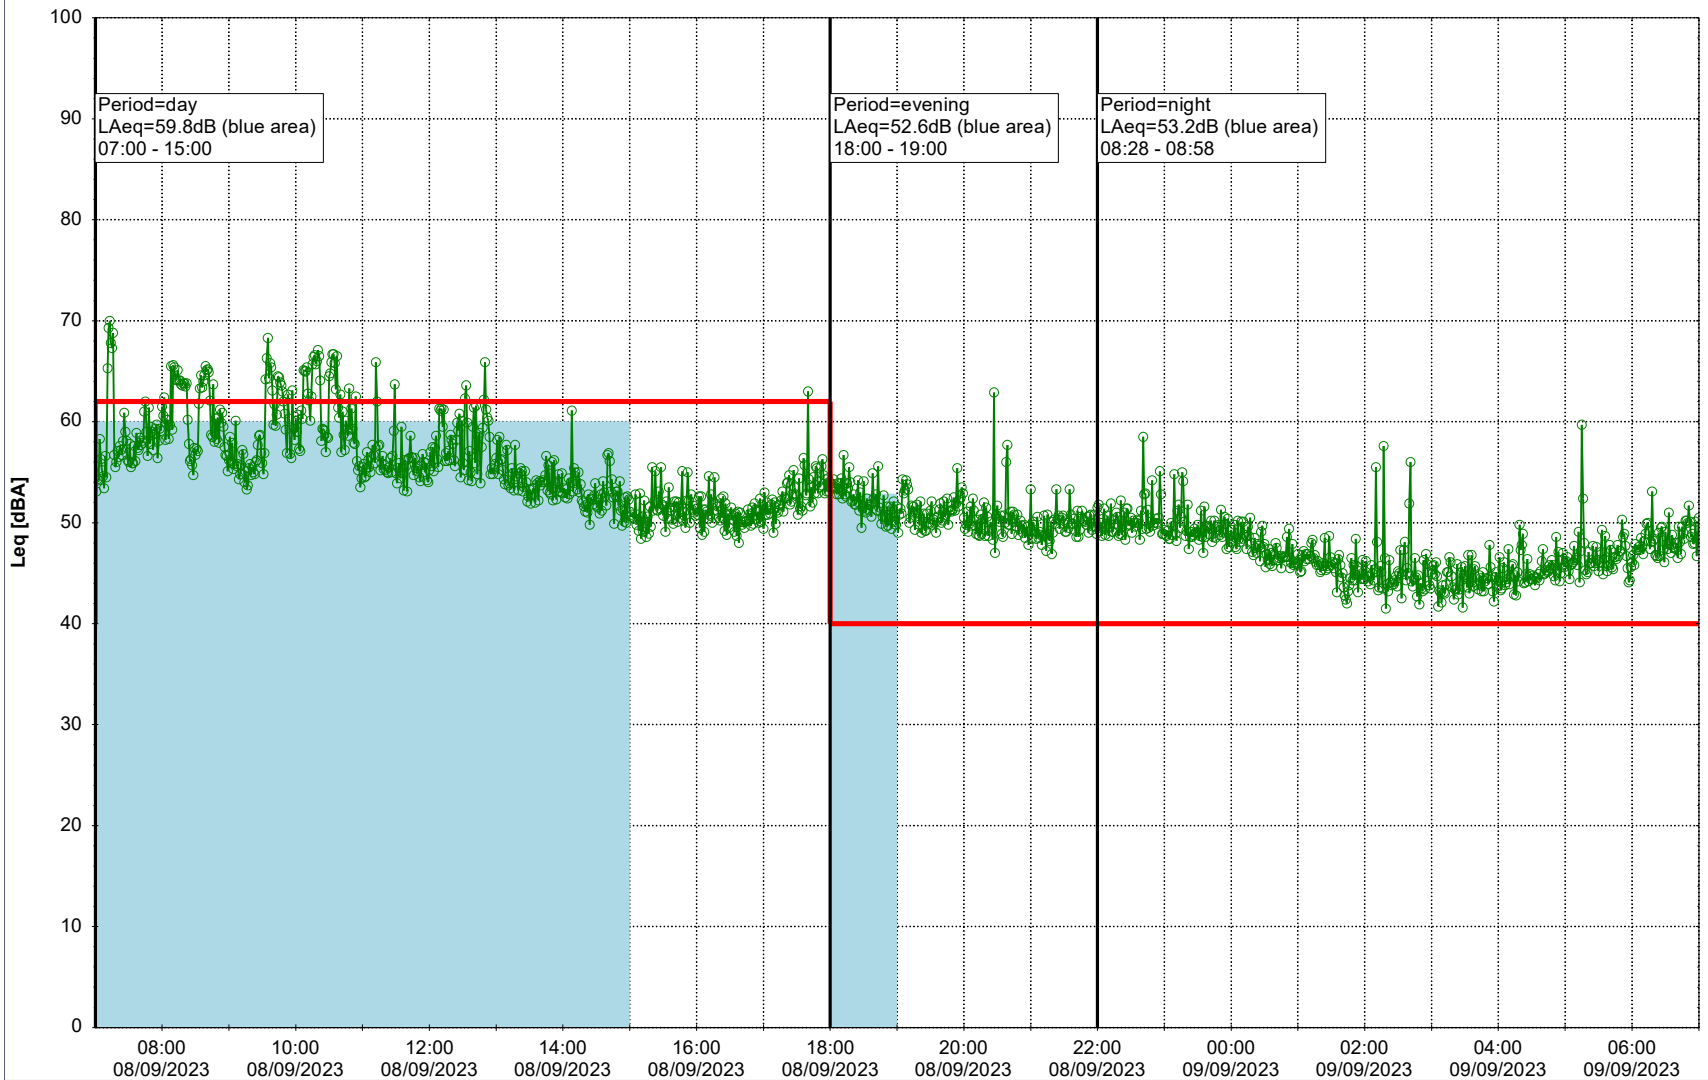

### Noise Time Related Diagram

07/09/2023  
08/09/2023

○○○ SLU\_NS01

**Project:** Kronos Sydhavnen  
**Construction:** Sluseholmen  
**Location:** N-V

Plan View

Remarks

...

### Noise Time Related Diagram

08/09/2023  
09/09/2023

SLU\_NS01

**Project:** Kronos Sydhavnen  
**Construction:** Sluseholmen  
**Location:** N-V

Plan View

0 5 10 15 20 [m]

Remarks

...