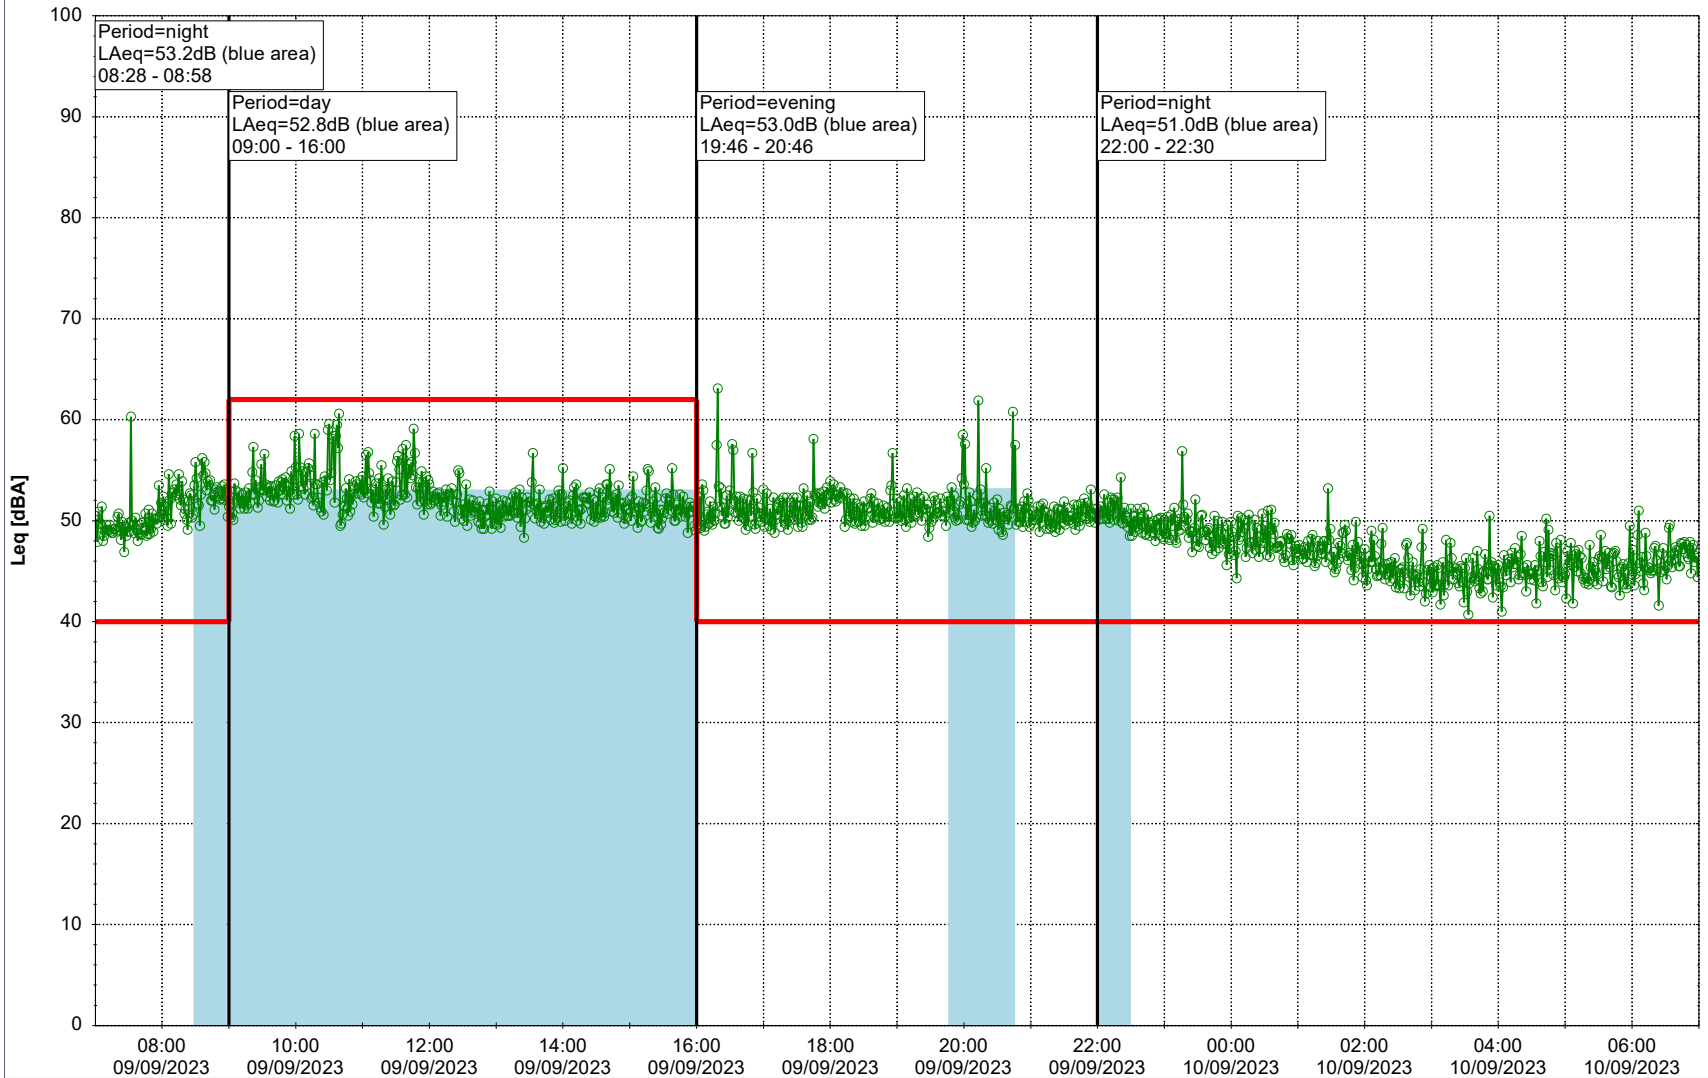

### Noise Time Related Diagram

08/09/2023  
09/09/2023

SLU\_NS01

**Project:** Kronos Sydhavnen  
**Construction:** Sluseholmen  
**Location:** N-V

Plan View

0 5 10 15 20 [m]

Remarks

...

### Noise Time Related Diagram

09/09/2023  
10/09/2023

SLU\_NS01

**Project:** Kronos Sydhavnen  
**Construction:** Sluseholmen  
**Location:** N-V

Plan View

0 5 10 15 20 [m]

Remarks

...