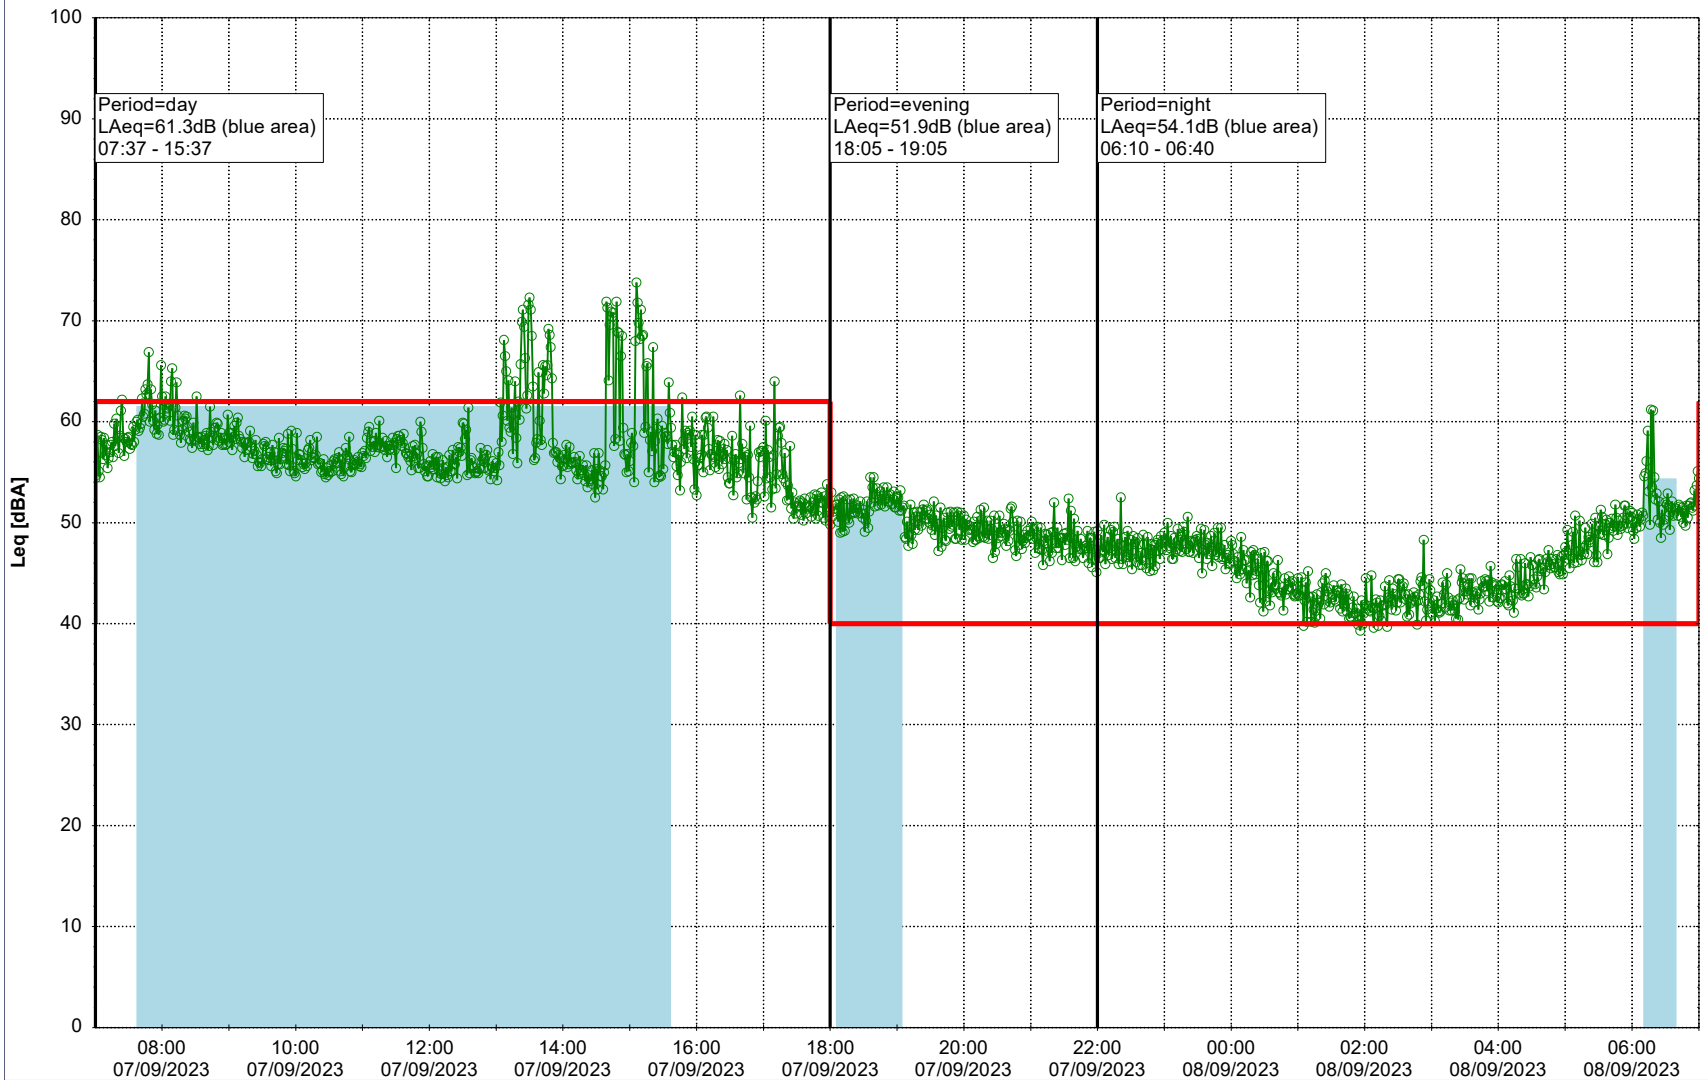

### Noise Time Related Diagram

06/09/2023  
07/09/2023

SLU\_NS01

**Project:** Kronos Sydhavnen  
**Construction:** Sluseholmen  
**Location:** N-V

Plan View

Remarks

...

### Noise Time Related Diagram

07/09/2023  
08/09/2023

○○○ SLU\_NS01

**Project:** Kronos Sydhavnen  
**Construction:** Sluseholmen  
**Location:** N-V

Plan View

Remarks

...

### Noise Time Related Diagram

08/09/2023  
09/09/2023

SLU\_NS01

**Project:** Kronos Sydhavnen  
**Construction:** Sluseholmen  
**Location:** N-V

Plan View

0 5 10 15 20 [m]

Remarks

...