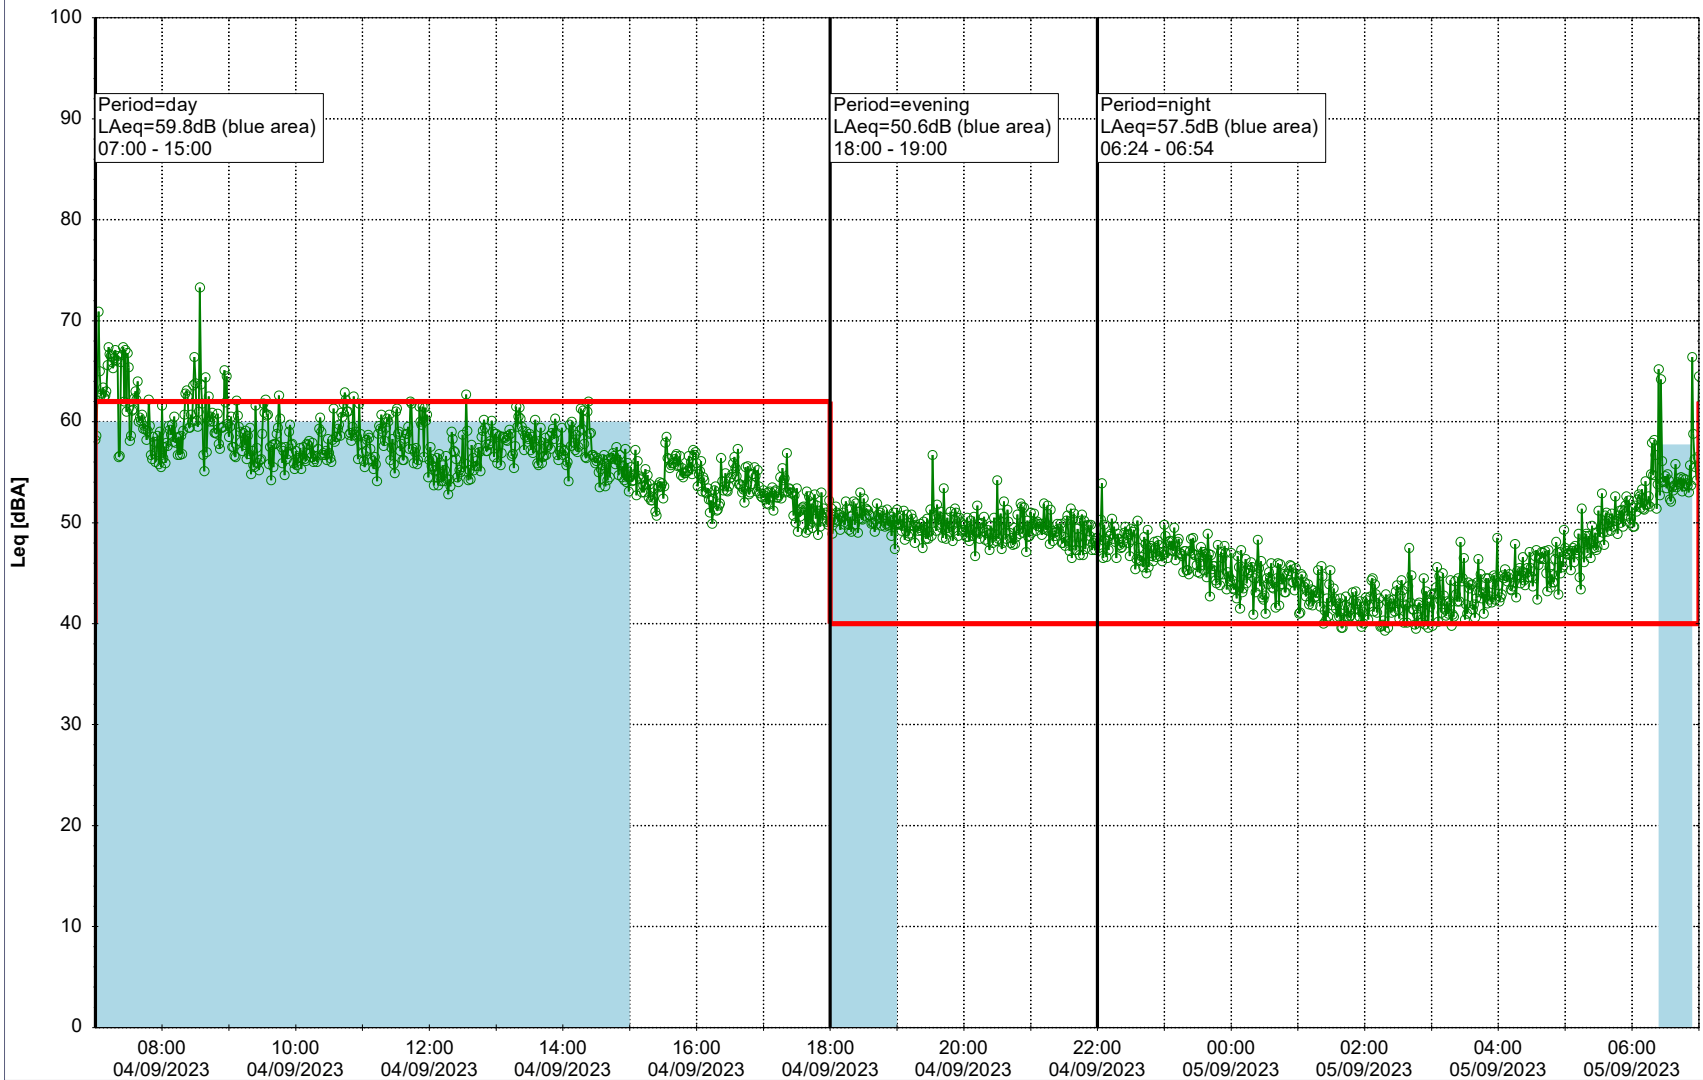

Project: Kronos Sydhavnen  
Construction: Sluseholmen  
Location: N-V

Plan View

0 5 10 15 20 [m]

Remarks

...

### Noise Time Related Diagram

04/09/2023

05/09/2023

○○○○ SLU\_NS01

**Project:** Kronos Sydhavnen  
**Construction:** Sluseholmen  
**Location:** N-V

Plan View

0 5 10 15 20 [m]

Remarks