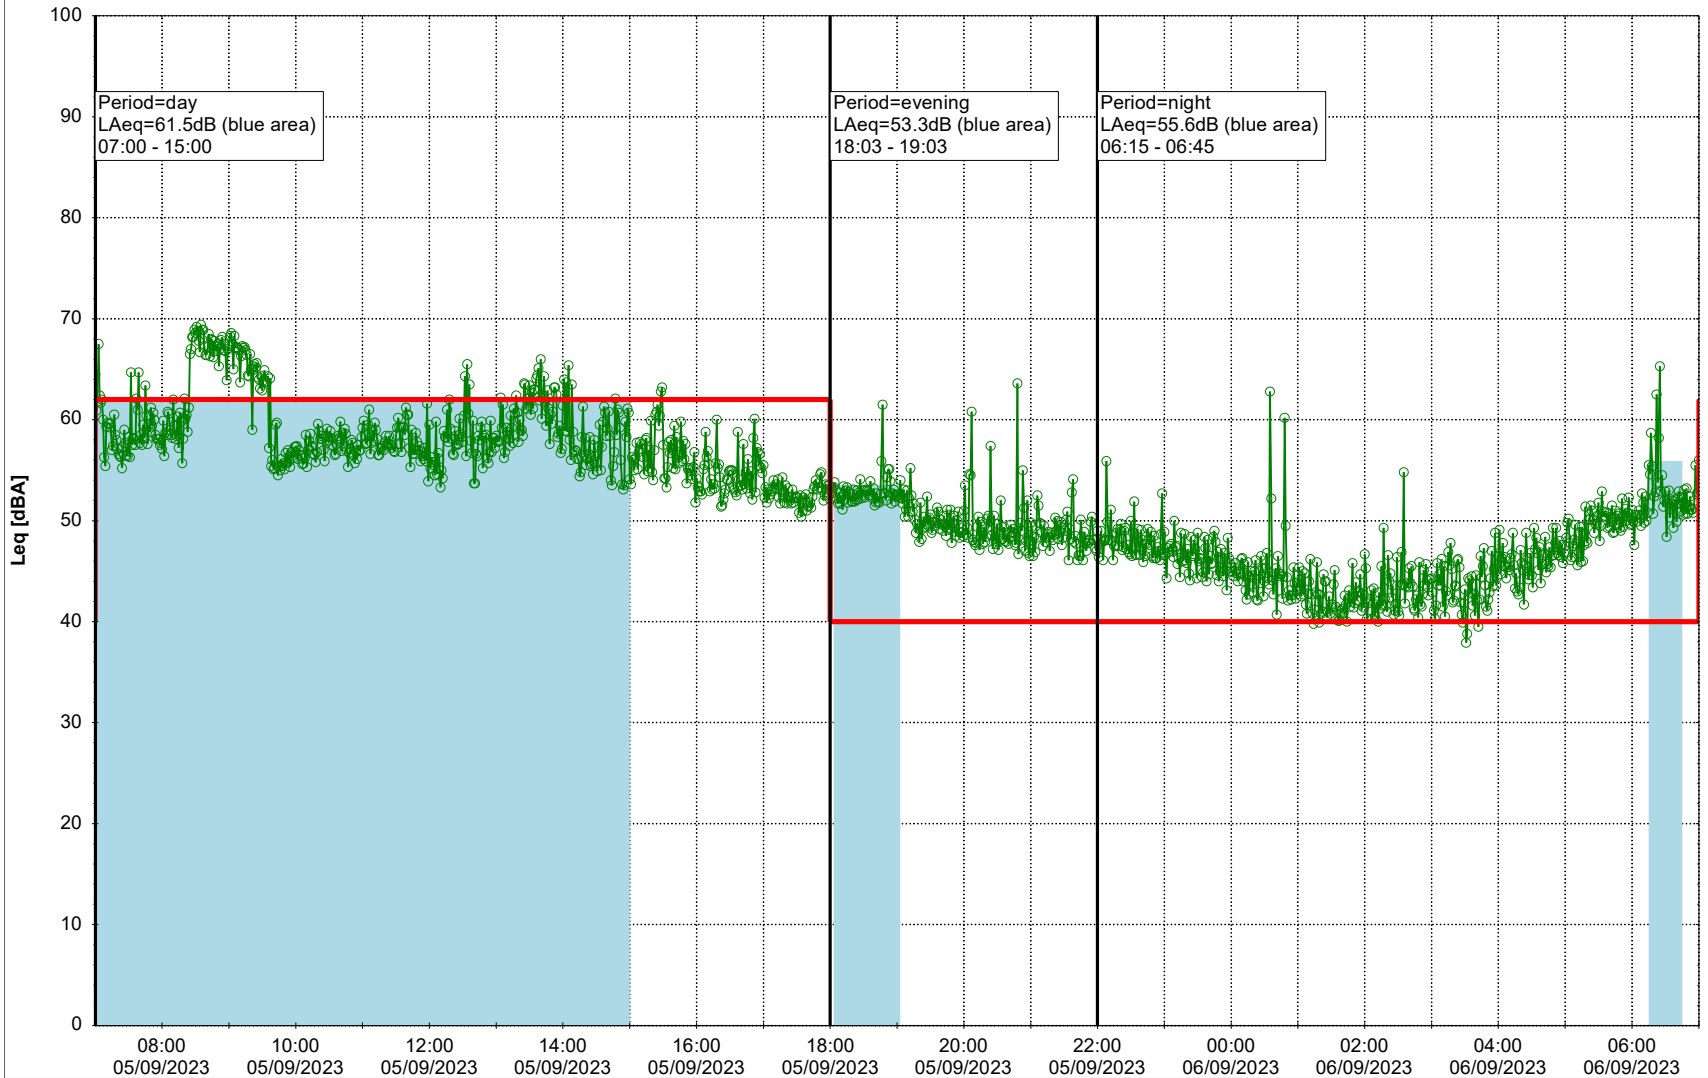

Project: Kronos Sydhavnen
Construction: Sluseholmen
Location: N-V

Plan View

0 5 10 15 20 [m]

Remarks

...

Noise Time Related Diagram

05/09/2023
06/09/2023

○○○○ SLU_NS01