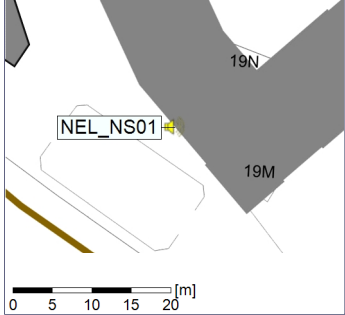

Plan View

Remarks

...

Noise Time Related Diagram

09/05/2023
10/05/2023

○○○ NEL_NS01

Project: Kronos Sydhavnen
Construction: Ny Ellebjerg
Location: N-V

Plan View