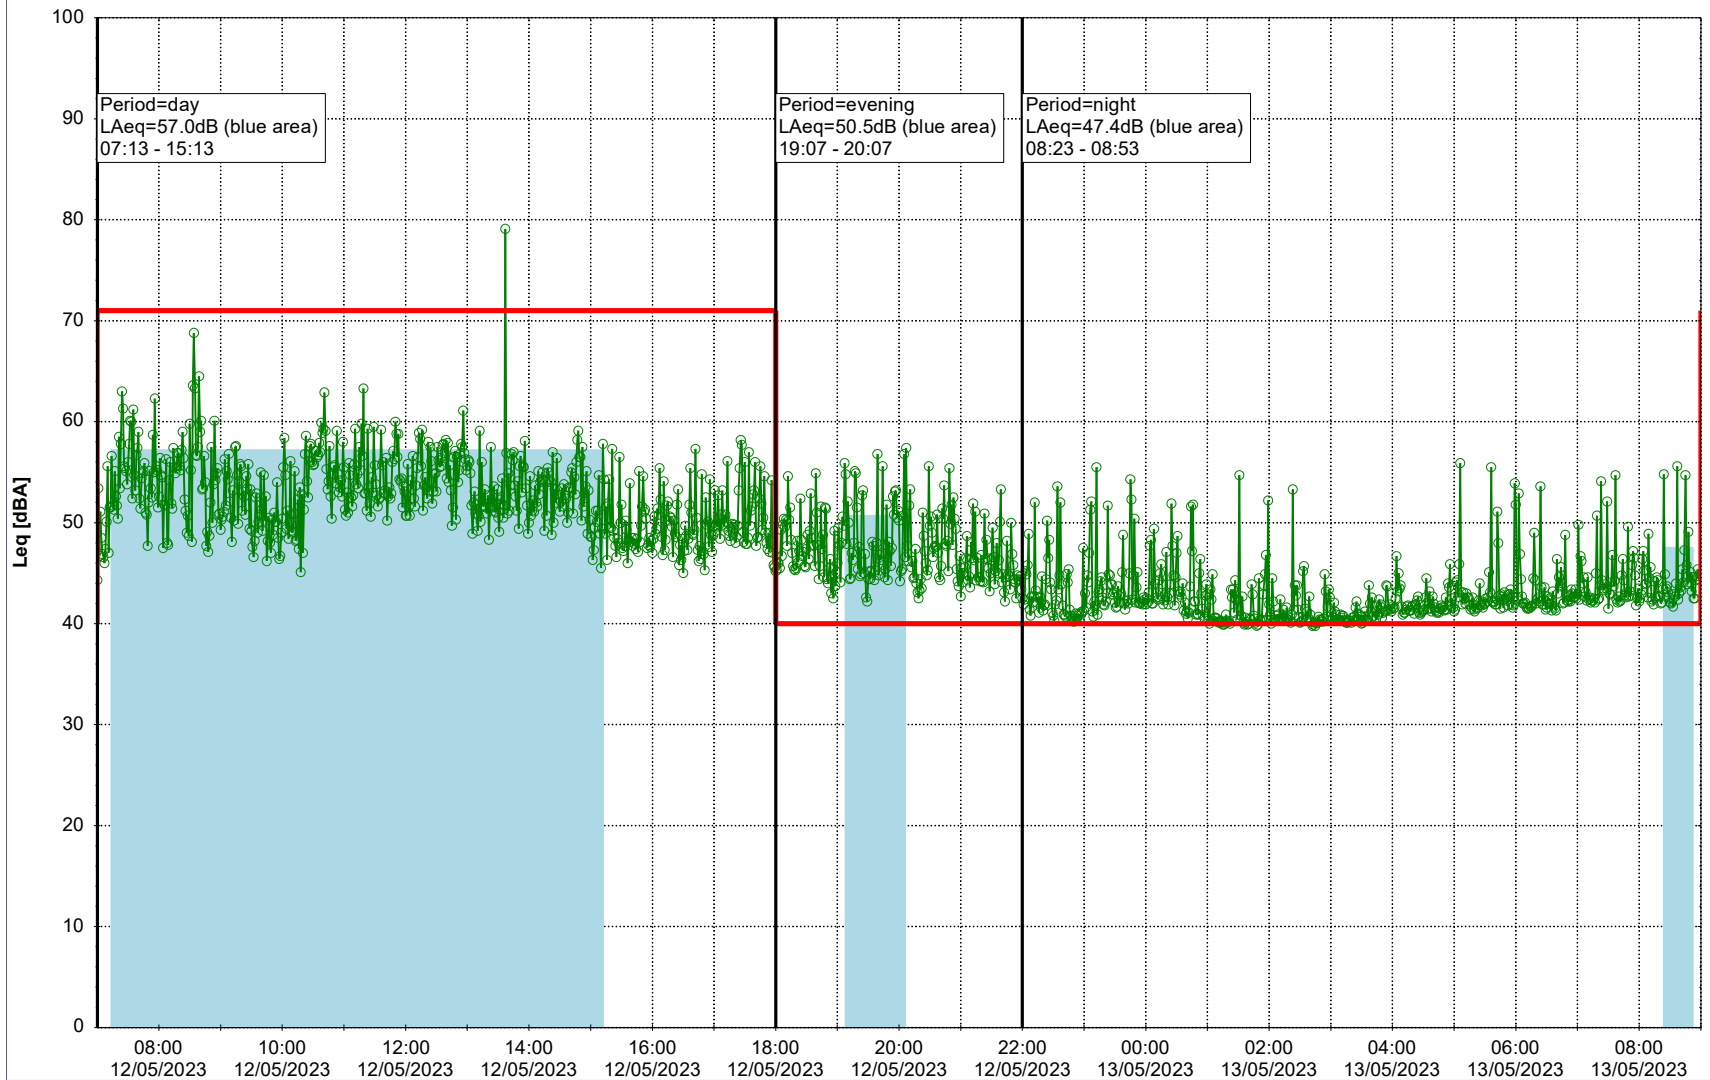

Remarks

...

Noise Time Related Diagram

○○○ NEL_NS01

Project: Kronos Sydhavnen
Construction: Ny Ellebjerg
Location: N-V

Plan View

Remarks

...

Noise Time Related Diagram

12/05/2023
13/05/2023

○○○ NEL_NS01

Project: Kronos Sydhavnen
Construction: Ny Ellebjerg
Location: N-V

Plan View

Remarks

...

Noise Time Related Diagram

13/05/2023
14/05/2023

○○○ NEL_NS01

Project: Kronos Sydhavnen
Construction: Ny Ellebjerg
Location: N-V

14/05/2023
15/05/2023

Plan View

Remarks

...

Noise Time Related Diagram