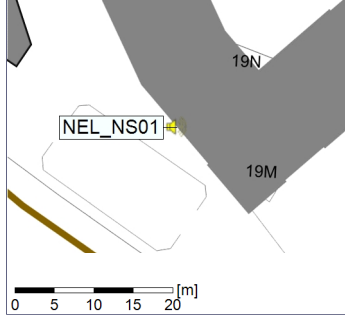

Project: Kronos Sydhavnen
Construction: Ny Ellebjerg
Location: N-V

Plan View

Remarks

...

Noise Time Related Diagram

08/05/2023
09/05/2023

○○○ NEL_NS01

Project: Kronos Sydhavnen
Construction: Ny Ellebjerg
Location: N-V

Plan View

Remarks

...

Noise Time Related Diagram

09/05/2023
10/05/2023

○○○ NEL_NS01

Project: Kronos Sydhavnen
Construction: Ny Ellebjerg
Location: N-V

Plan View