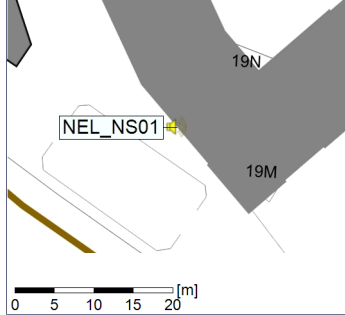

Noise Time Related Diagram

12/05/2023
13/05/2023

○○○ NEL_NS01

Project: Kronos Sydhavnen
Construction: Ny Ellebjerg
Location: N-V

Plan View

Remarks

...

Noise Time Related Diagram