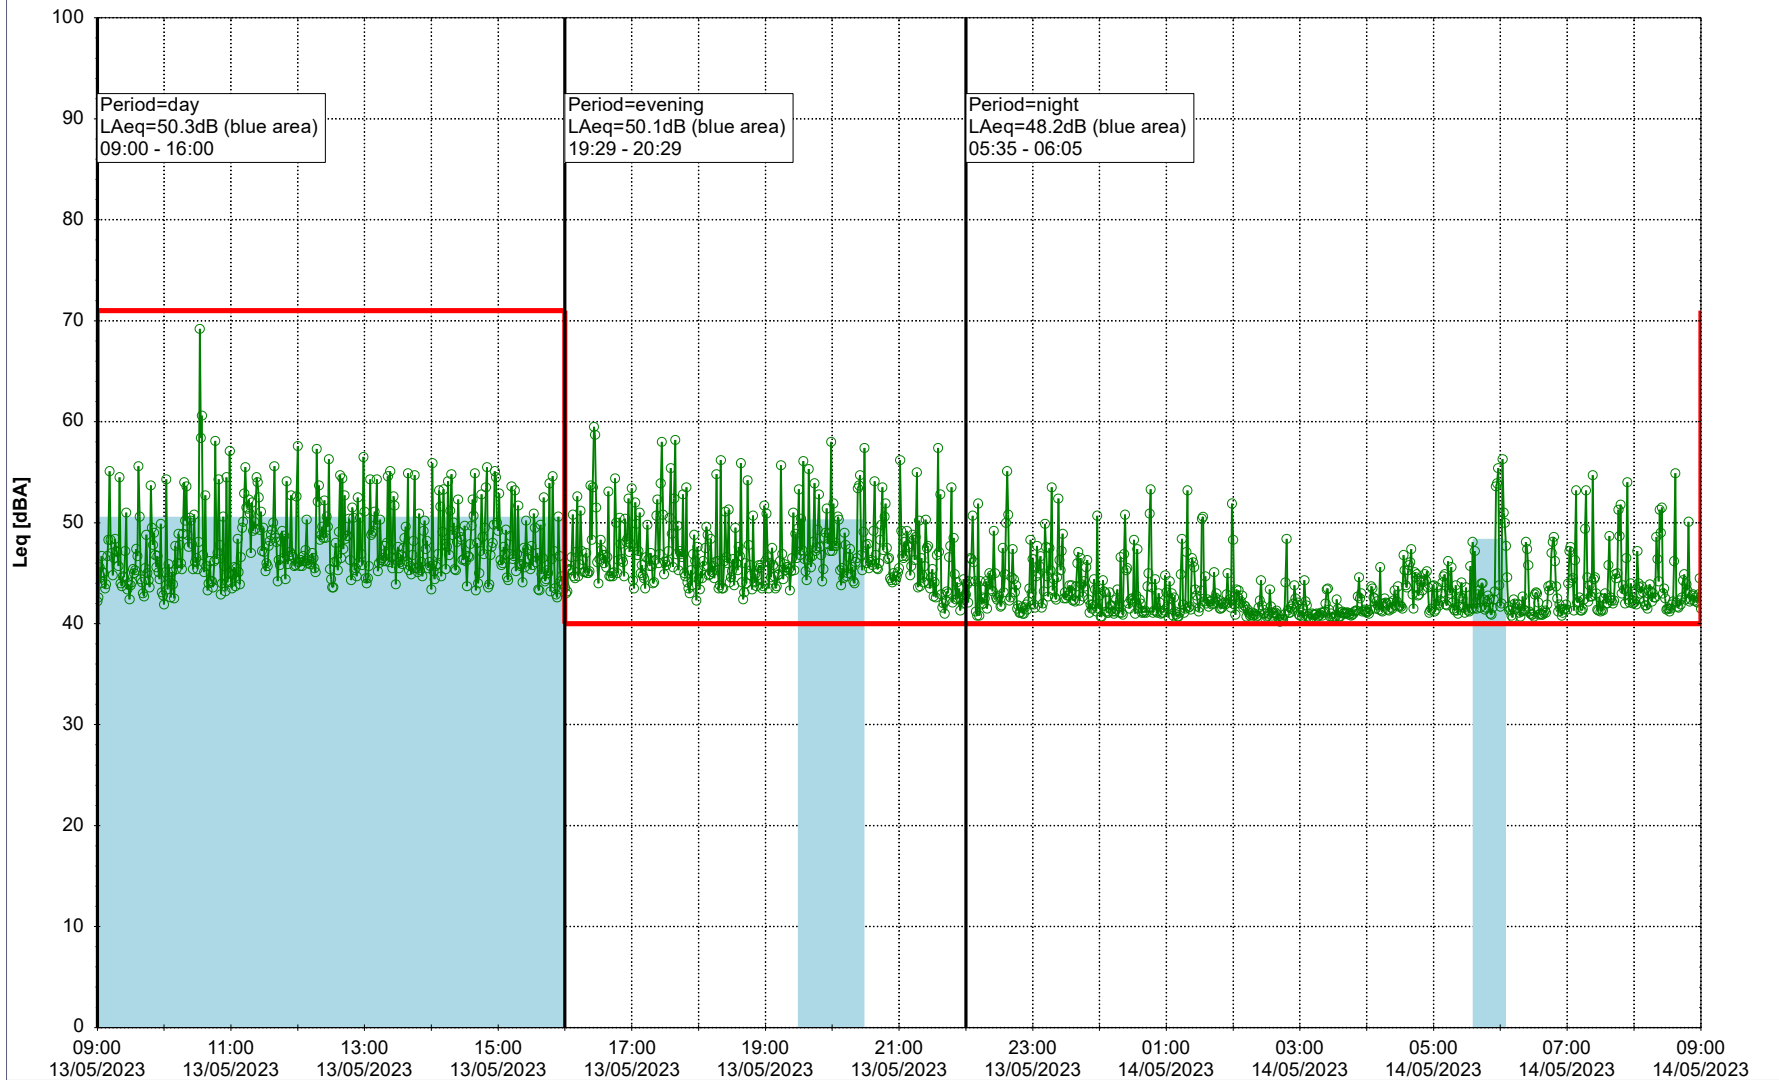

Noise Time Related Diagram

12/05/2023
13/05/2023

○○○ NEL_NS01

Project: Kronos Sydhavnen
Construction: Ny Ellebjerg
Location: N-V

Plan View

Remarks

...

Noise Time Related Diagram

13/05/2023
14/05/2023

○○○ NEL_NS01

Project: Kronos Sydhavnen
Construction: Ny Ellebjerg
Location: N-V

14/05/2023
15/05/2023

Plan View

Remarks

...

Noise Time Related Diagram