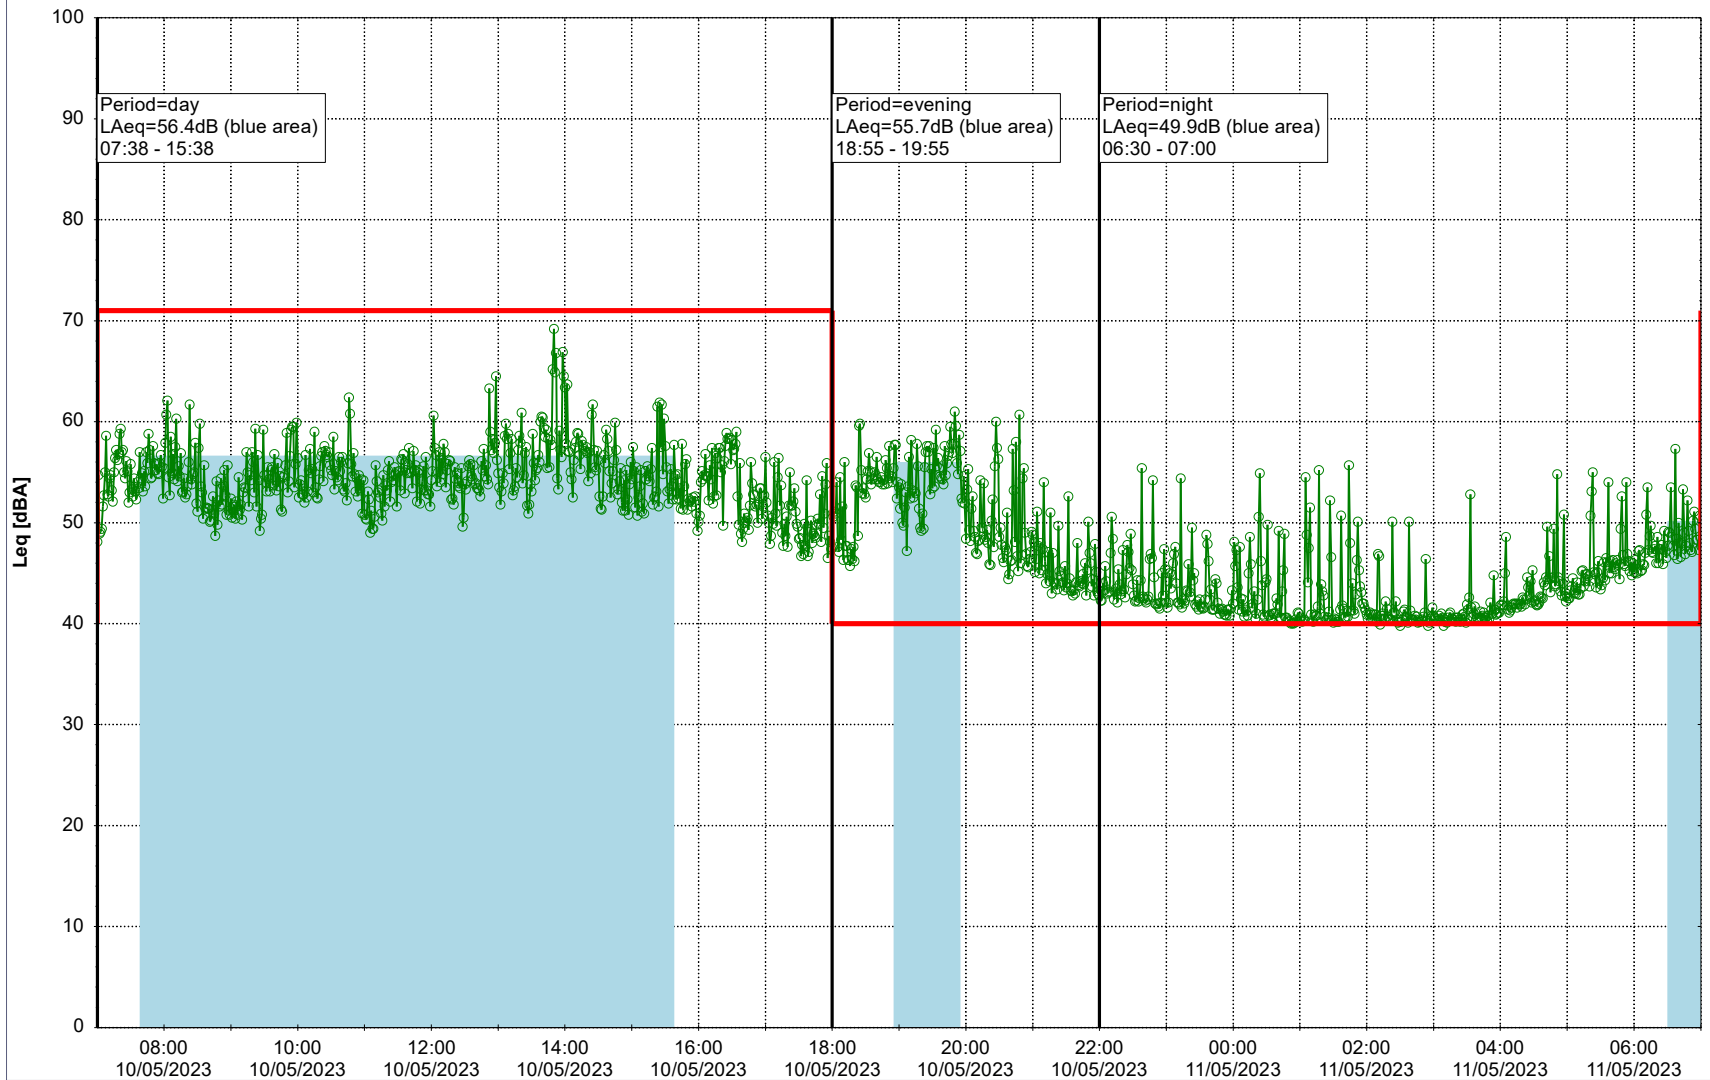

Plan View

Remarks

...

Noise Time Related Diagram

09/05/2023
10/05/2023

○○○ NEL_NS01

Project: Kronos Sydhavnen
Construction: Ny Ellebjerg
Location: N-V

Plan View

Remarks

...

Noise Time Related Diagram

10/05/2023
11/05/2023

○○○ NEL_NS01

Project: Kronos Sydhavnen
Construction: Ny Ellebjerg
Location: N-V

11/05/2023
12/05/2023

Plan View

Remarks

...

Noise Time Related Diagram

○○○ NEL_NS01

Project: Kronos Sydhavnen
Construction: Ny Ellebjerg
Location: N-V

Plan View

Remarks

...

13/05/2023
14/05/2023

○○○ NEL_NS01

Project: Kronos Sydhavnen
Construction: Ny Ellebjerg
Location: N-V

14/05/2023
15/05/2023

Plan View

Remarks

...

Noise Time Related Diagram