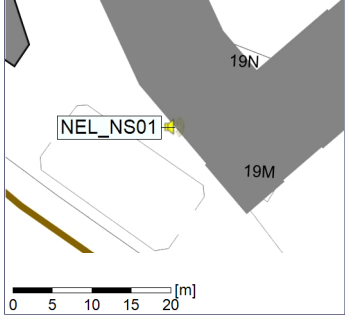

Remarks

...

Noise Time Related Diagram

10/05/2023
11/05/2023

○○○ NEL_NS01

Project: Kronos Sydhavnen
Construction: Ny Ellebjerg
Location: N-V

11/05/2023
12/05/2023

Plan View

Remarks

...

Noise Time Related Diagram

○○○ NEL_NS01

Project: Kronos Sydhavnen
Construction: Ny Ellebjerg
Location: N-V

Plan View

Remarks

...