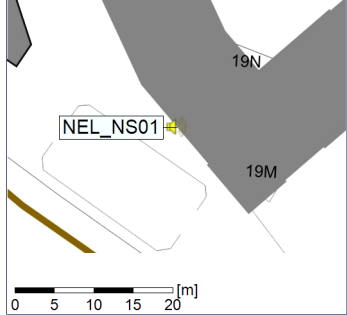

Remarks

...

Noise Time Related Diagram

○○○ NEL_NS01

Project: Kronos Sydhavnen
Construction: Ny Ellebjerg
Location: N-V

Plan View

Remarks

...