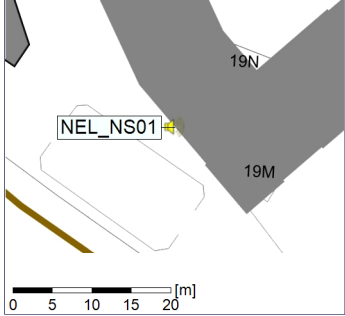

13/05/2023
14/05/2023

○○○ NEL_NS01

Project: Kronos Sydhavnen
Construction: Ny Ellebjerg
Location: N-V

14/05/2023
15/05/2023

Plan View

Remarks

...

Noise Time Related Diagram