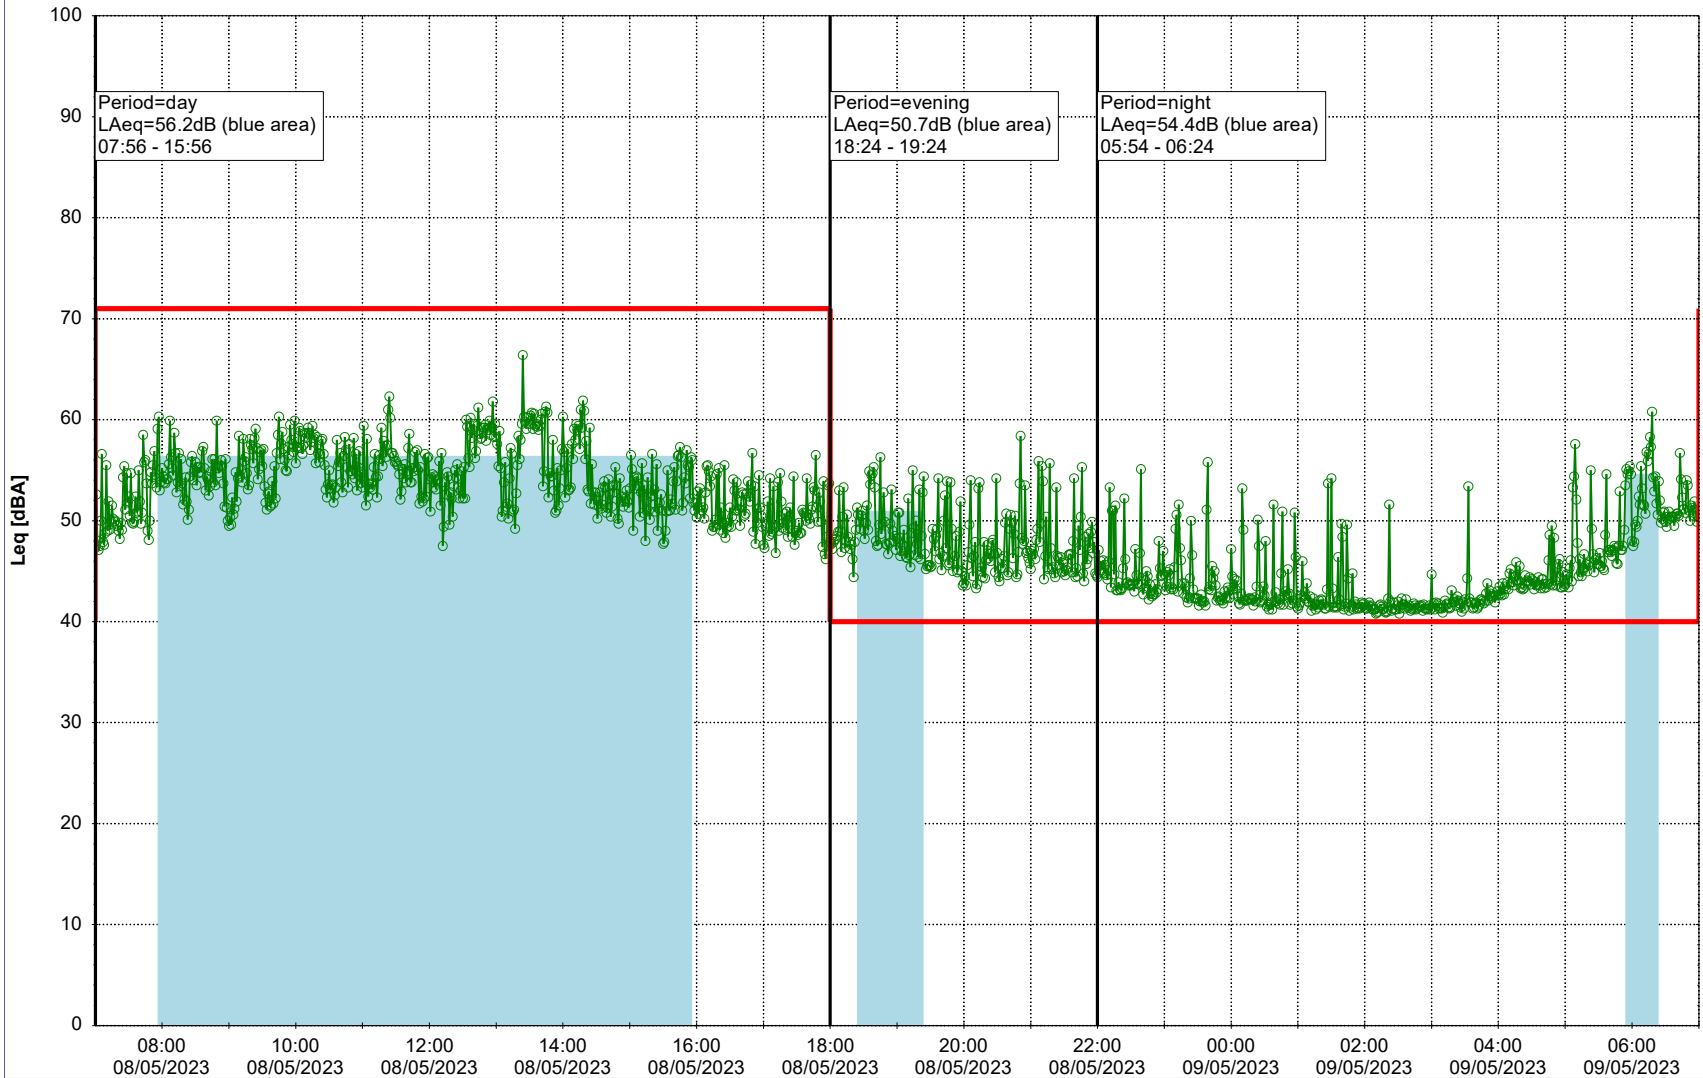

Project: Kronos Sydhavnen
Construction: Ny Ellebjerg
Location: N-V

Plan View

Remarks

...

Noise Time Related Diagram

08/05/2023
09/05/2023

○○○ NEL_NS01

Project: Kronos Sydhavnen
Construction: Ny Ellebjerg
Location: N-V

Plan View

Remarks

...

Noise Time Related Diagram

09/05/2023
10/05/2023

○○○ NEL_NS01

Project: Kronos Sydhavnen
Construction: Ny Ellebjerg
Location: N-V

Plan View

Remarks

...

Noise Time Related Diagram

○○○ NEL_NS01

Project: Kronos Sydhavnen
Construction: Ny Ellebjerg
Location: N-V

Plan View

Remarks

...

13/05/2023
14/05/2023

○○○ NEL_NS01

Project: Kronos Sydhavnen
Construction: Ny Ellebjerg
Location: N-V

14/05/2023
15/05/2023

Plan View

Remarks

...

Noise Time Related Diagram