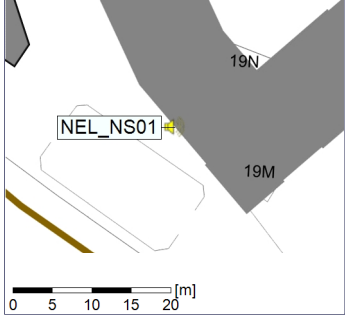

Project: Kronos Sydhavnen
Construction: Ny Ellebjerg
Location: N-V

Plan View

Remarks

...

Noise Time Related Diagram

08/05/2023
09/05/2023

○○○ NEL_NS01

Project: Kronos Sydhavnen
Construction: Ny Ellebjerg
Location: N-V

Plan View

Remarks

...

Noise Time Related Diagram

09/05/2023
10/05/2023

○○○ NEL_NS01

Project: Kronos Sydhavnen
Construction: Ny Ellebjerg
Location: N-V

Plan View