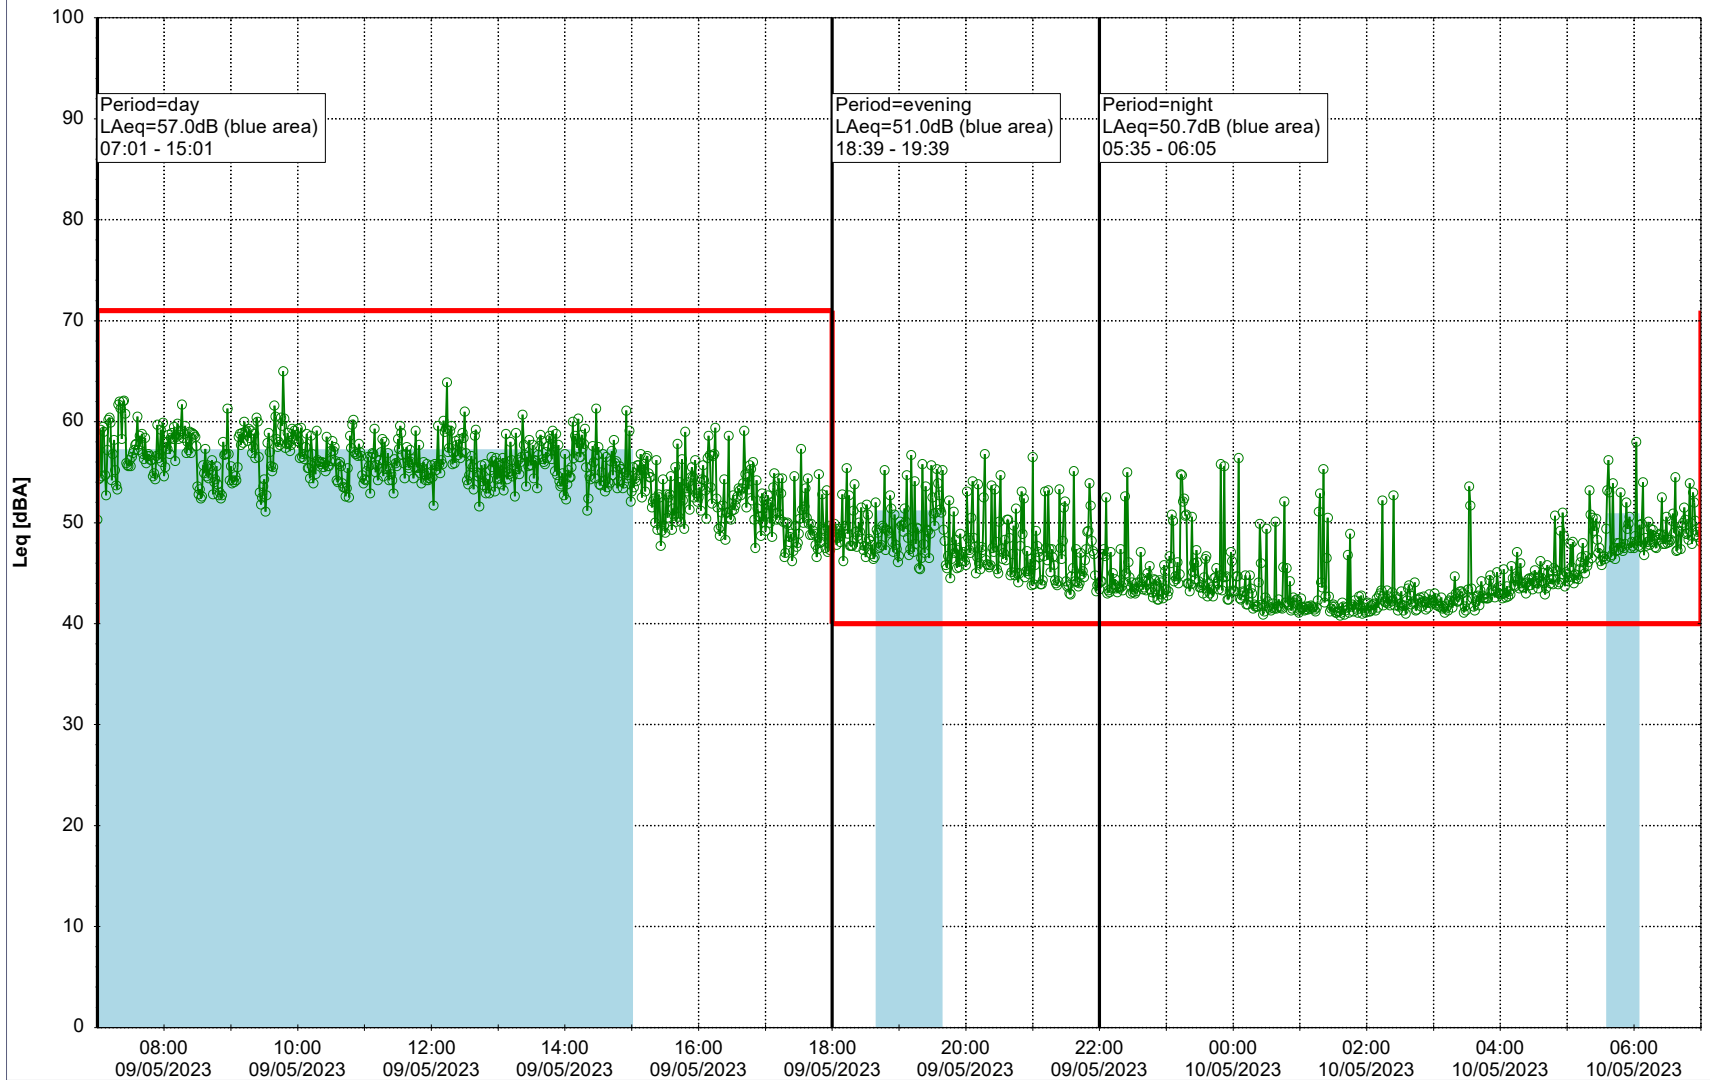

Plan View

Remarks

...

Noise Time Related Diagram

09/05/2023
10/05/2023

○○○ NEL_NS01

Project: Kronos Sydhavnen
Construction: Ny Ellebjerg
Location: N-V

Plan View

Remarks

...

Noise Time Related Diagram

10/05/2023
11/05/2023

○○○ NEL_NS01

Project: Kronos Sydhavnen
Construction: Ny Ellebjerg
Location: N-V

11/05/2023
12/05/2023

Plan View

Remarks

...

Noise Time Related Diagram

○○○ NEL_NS01

Project: Kronos Sydhavnen
Construction: Ny Ellebjerg
Location: N-V

Plan View

Remarks

...

13/05/2023
14/05/2023

○○○ NEL_NS01

Project: Kronos Sydhavnen
Construction: Ny Ellebjerg
Location: N-V

14/05/2023
15/05/2023

Plan View

Remarks

...

Noise Time Related Diagram