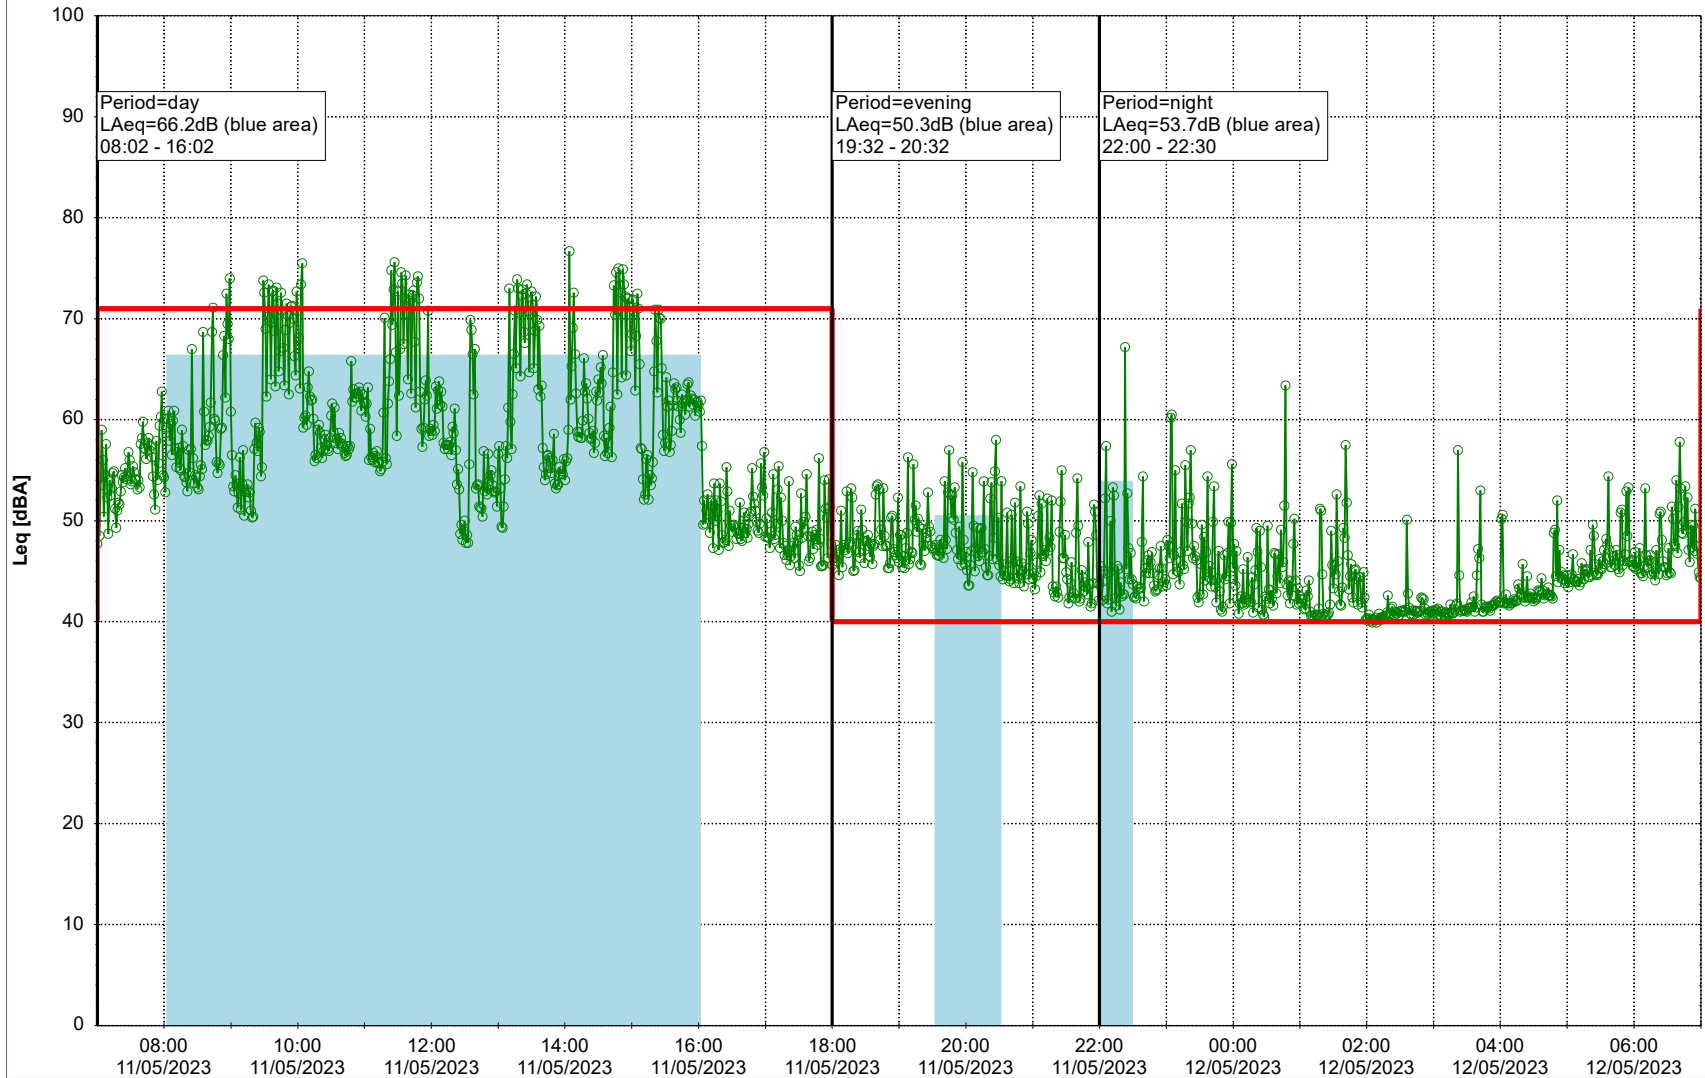

Remarks

...

Noise Time Related Diagram

10/05/2023
11/05/2023

○○○ NEL_NS01

Project: Kronos Sydhavnen
Construction: Ny Ellebjerg
Location: N-V

11/05/2023
12/05/2023

Plan View

Remarks

...

Noise Time Related Diagram

○○○ NEL_NS01

Project: Kronos Sydhavnen
Construction: Ny Ellebjerg
Location: N-V

Plan View

Remarks

...

Noise Time Related Diagram

12/05/2023
13/05/2023

○○○ NEL_NS01

Project: Kronos Sydhavnen
Construction: Ny Ellebjerg
Location: N-V

Plan View

Remarks

...

Noise Time Related Diagram

13/05/2023
14/05/2023

○○○ NEL_NS01

Project: Kronos Sydhavnen
Construction: Ny Ellebjerg
Location: N-V

14/05/2023
15/05/2023

Plan View

Remarks

...

Noise Time Related Diagram