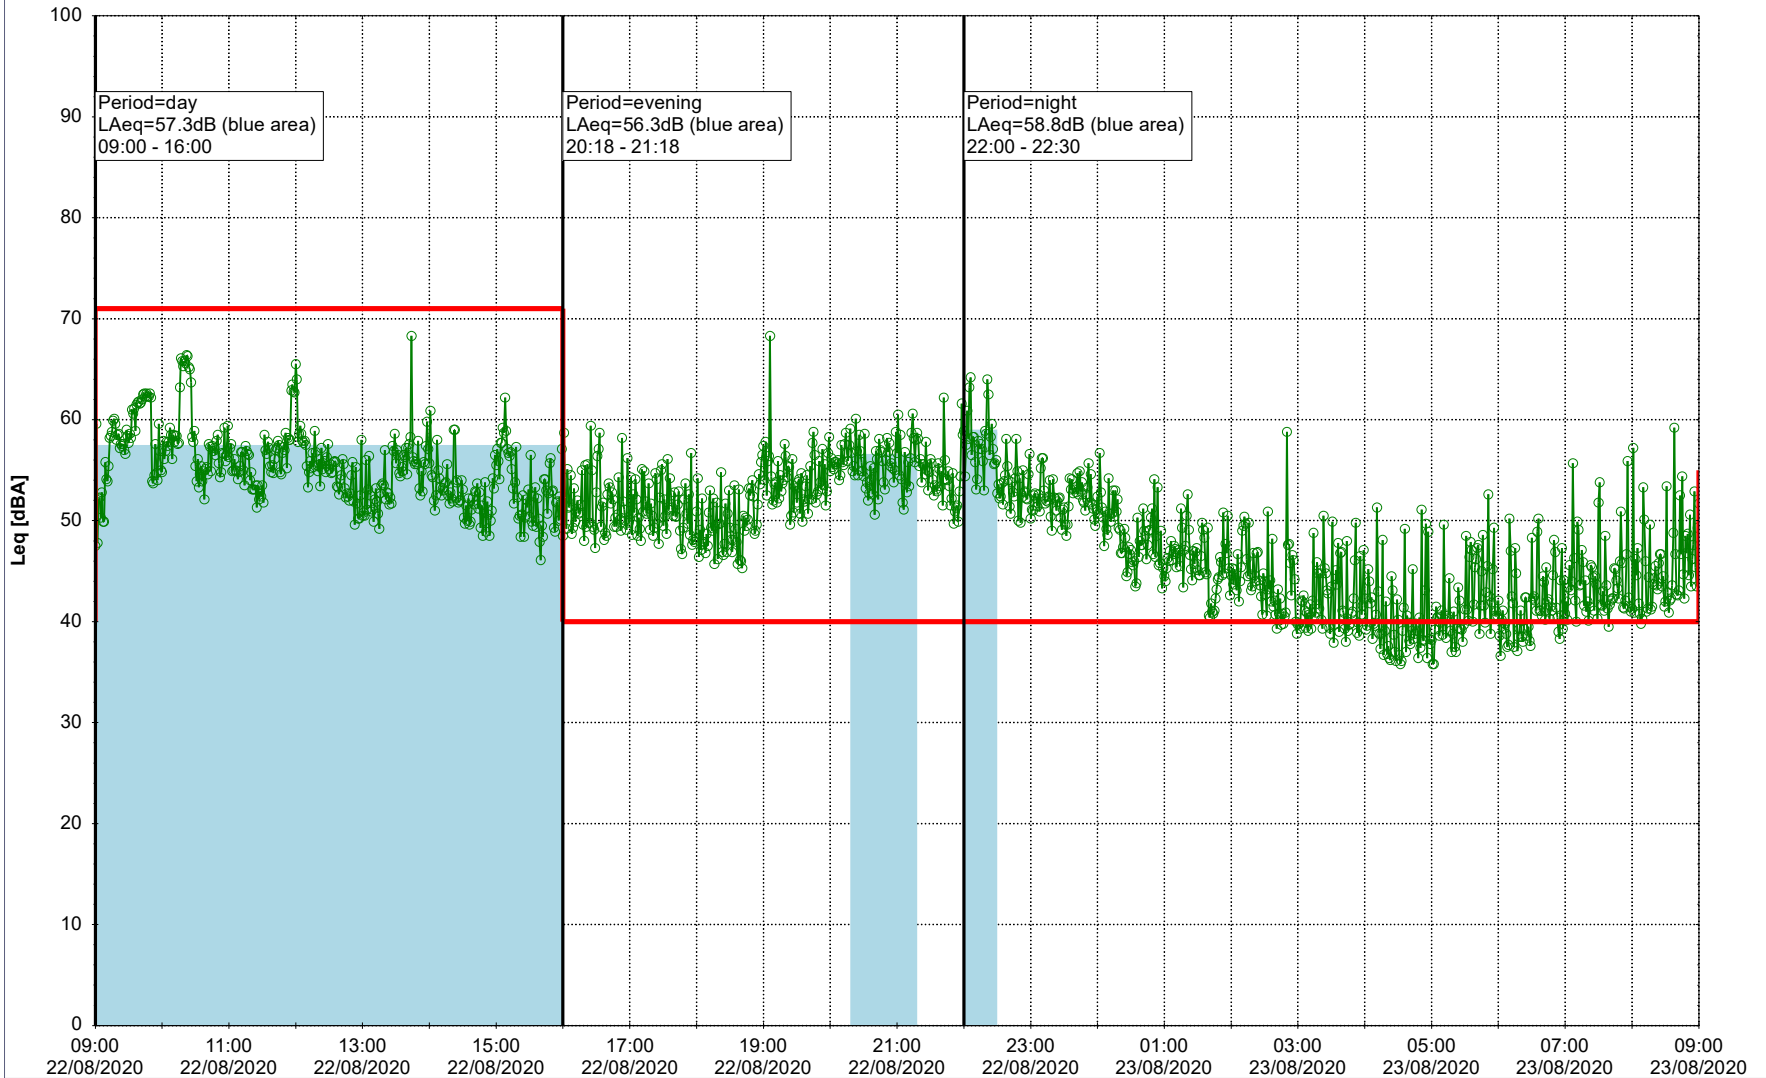

### Noise Time Related Diagram

21/08/2020  
22/08/2020

○ NEL\_NS01

**Project:** Kronos Sydhavnen  
**Construction:** Ny Ellebjerg  
**Location:** N-V

Plan View

Remarks

...

### Noise Time Related Diagram

22/08/2020  
23/08/2020

○ NEL\_NS01

Project: Kronos Sydhavnen  
Construction: Ny Ellebjerg  
Location: N-V

Plan View

Remarks

...