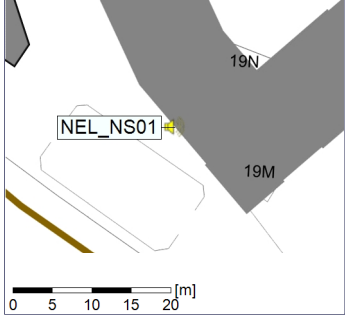

...

Noise Time Related Diagram

○○○○ NEL_NS01

Project: Kronos Sydhavnen
Construction: Ny Ellebjerg
Location: N-V

Plan View

Remarks

...

Noise Time Related Diagram

20/05/2023
21/05/2023

○○○ NEL_NS01

Project: Kronos Sydhavnen
Construction: Ny Ellebjerg
Location: N-V

Plan View

Remarks

...

Noise Time Related Diagram

21/05/2023
22/05/2023