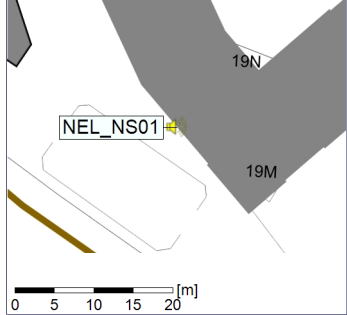

Plan View

Remarks

...

Noise Time Related Diagram

16/05/2023
17/05/2023

○○○ NEL_NS01

Project: Kronos Sydhavnen
Construction: Ny Ellebjerg
Location: N-V

Plan View