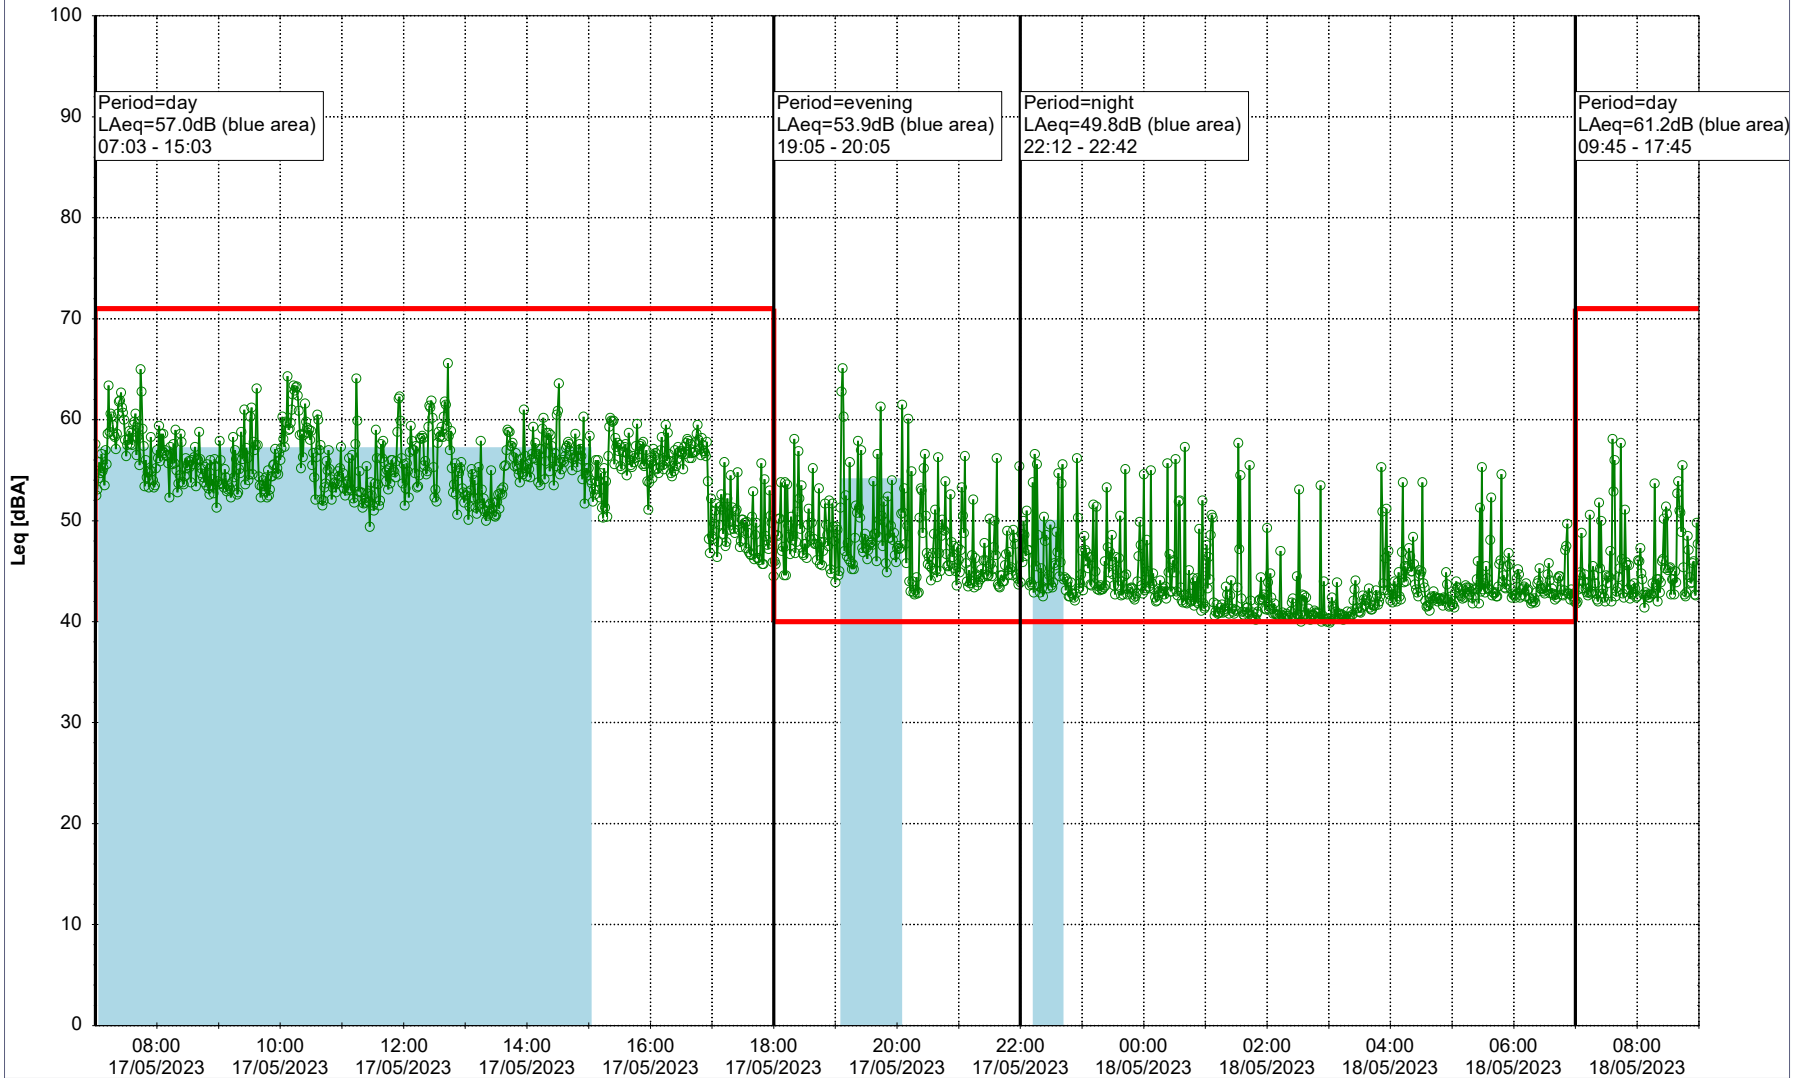

Plan View

Remarks

...

Noise Time Related Diagram

16/05/2023
17/05/2023

○○○ NEL_NS01

Project: Kronos Sydhavnen
Construction: Ny Ellebjerg
Location: N-V

Plan View

Remarks

...

Noise Time Related Diagram

17/05/2023
18/05/2023

○○○ NEL_NS01

Project: Kronos Sydhavnen
Construction: Ny Ellebjerg
Location: N-V

Plan View

Remarks

...

Noise Time Related Diagram

○○○○ NEL_NS01

Project: Kronos Sydhavnen
Construction: Ny Ellebjerg
Location: N-V

Plan View

Remarks

...

Noise Time Related Diagram

20/05/2023
21/05/2023

○○○ NEL_NS01

Project: Kronos Sydhavnen
Construction: Ny Ellebjerg
Location: N-V

Plan View

Remarks

...

Noise Time Related Diagram

21/05/2023
22/05/2023