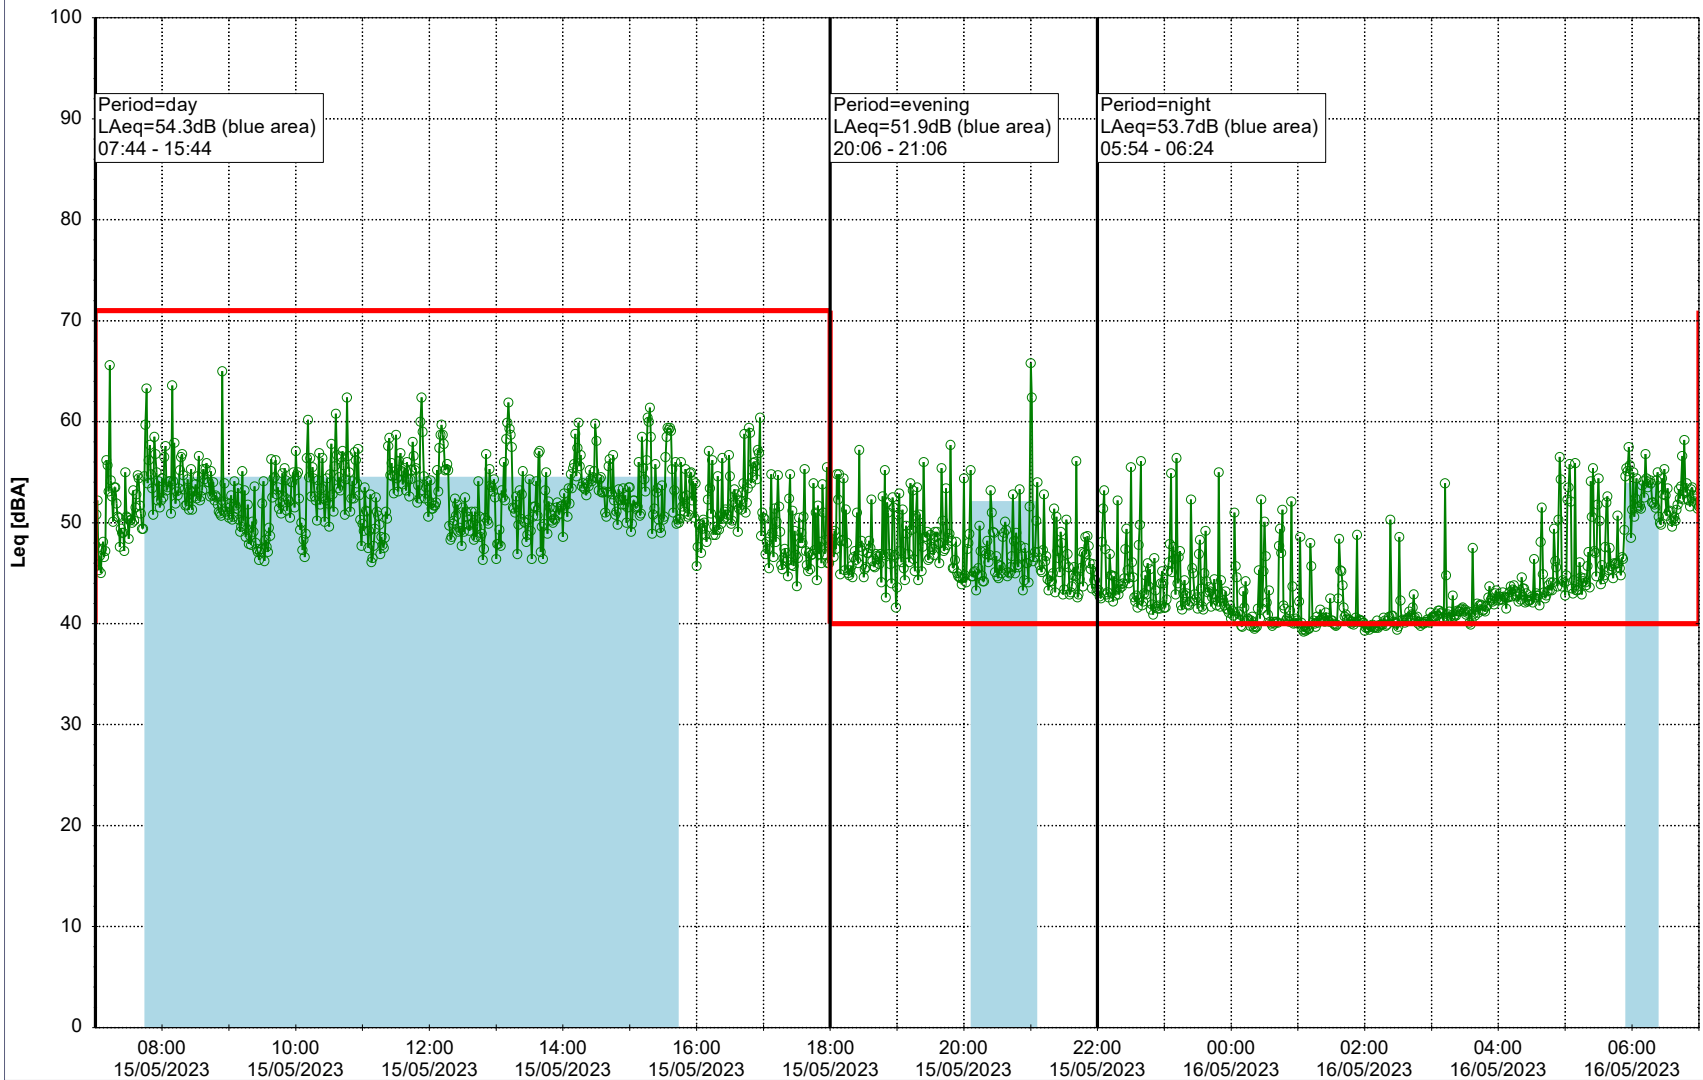

Noise Time Related Diagram

15/05/2023
16/05/2023

○○○ NEL_NS01