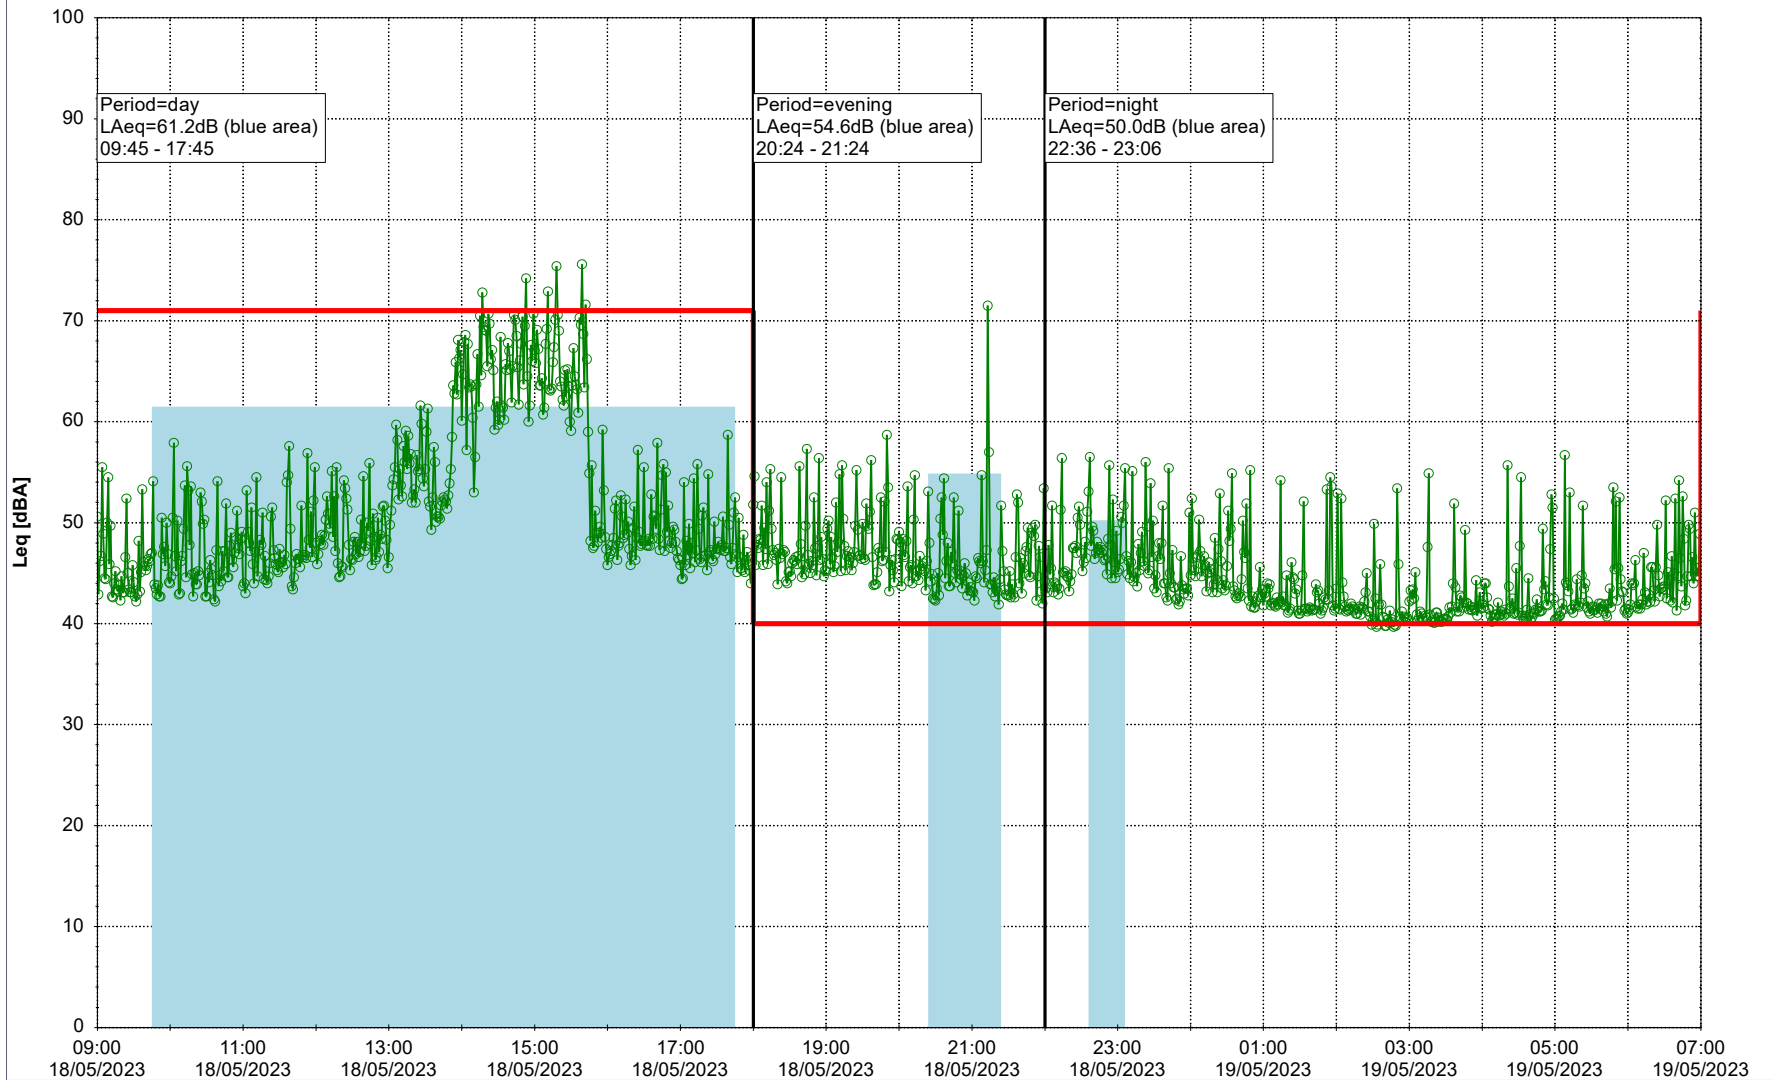

Remarks

...

Noise Time Related Diagram

17/05/2023
18/05/2023

○○○ NEL_NS01

Project: Kronos Sydhavnen
Construction: Ny Ellebjerg
Location: N-V

Plan View

Remarks

...

Noise Time Related Diagram

18/05/2023
19/05/2023

○○○ NEL_NS01

Project: Kronos Sydhavnen
Construction: Ny Ellebjerg
Location: N-V

19/05/2023
20/05/2023

Plan View

Remarks

...

Noise Time Related Diagram

○○○○ NEL_NS01

Project: Kronos Sydhavnen
Construction: Ny Ellebjerg
Location: N-V

Plan View

Remarks

...

Noise Time Related Diagram