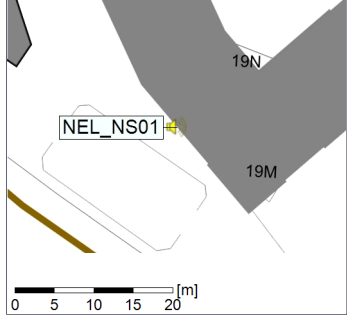

Remarks

...

Noise Time Related Diagram

17/05/2023
18/05/2023

○○○ NEL_NS01

Project: Kronos Sydhavnen
Construction: Ny Ellebjerg
Location: N-V

Plan View

Remarks