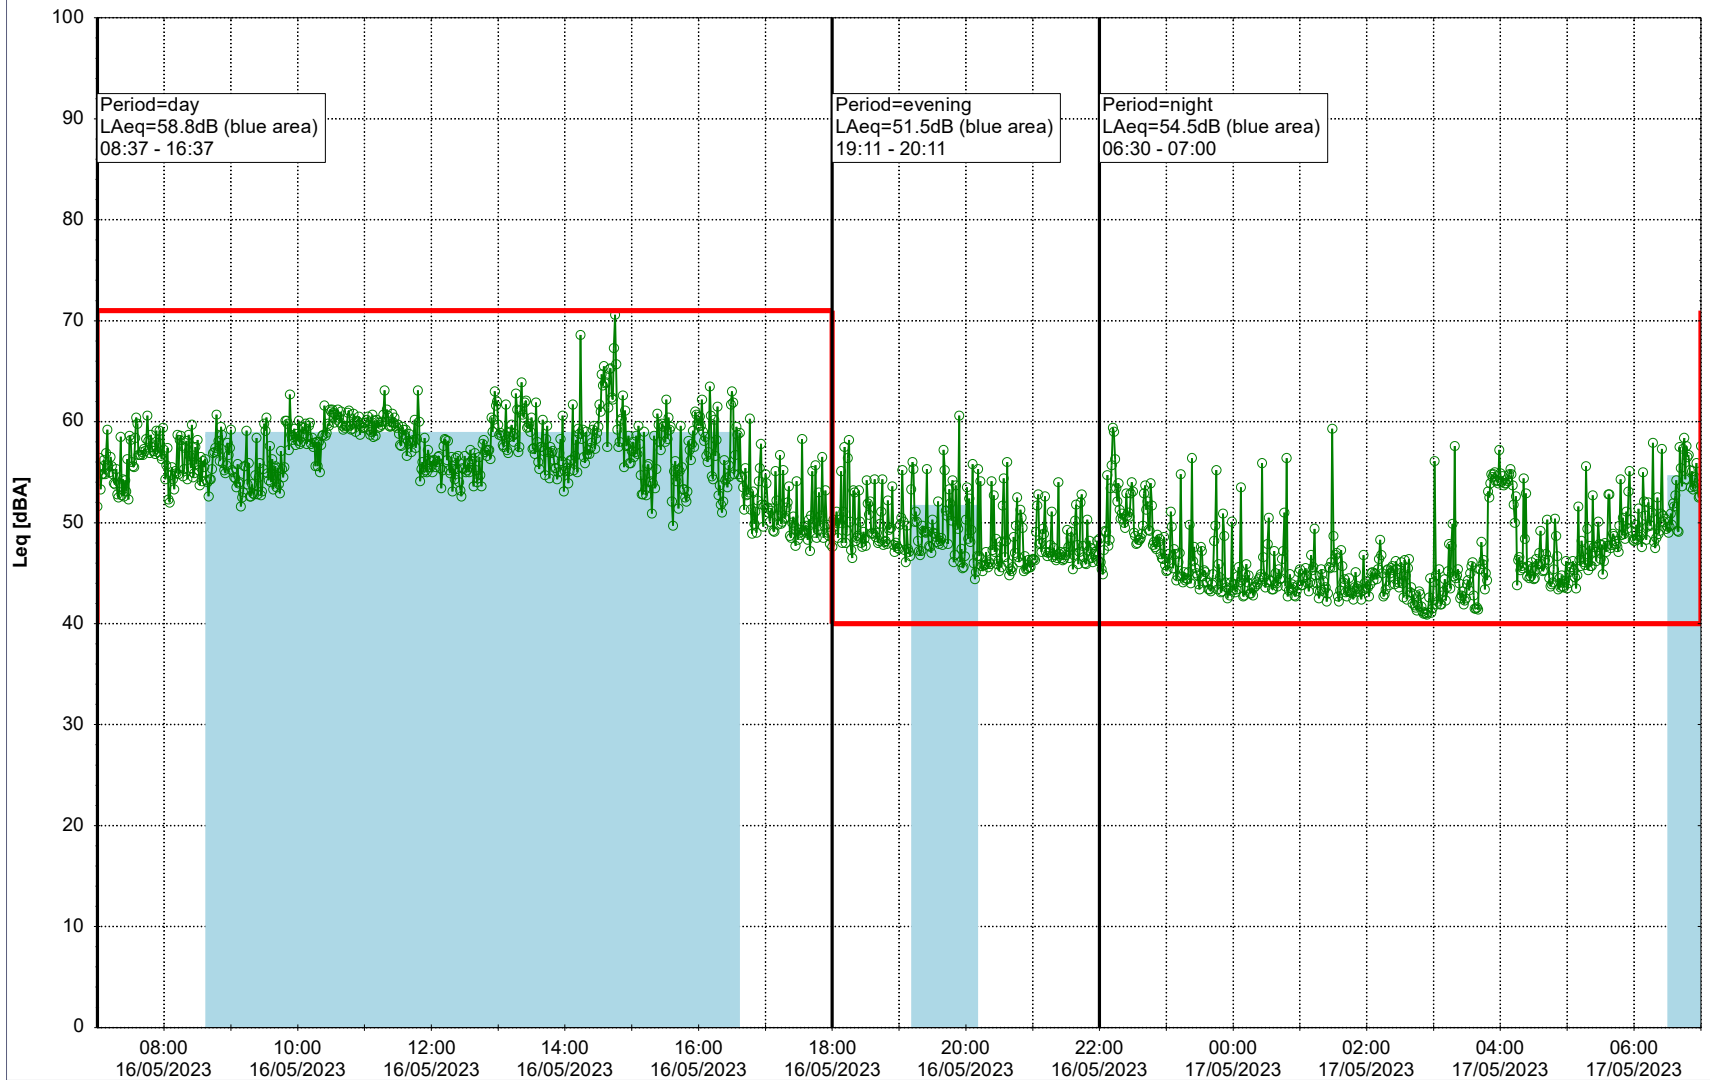

Plan View

Remarks

...

Noise Time Related Diagram

16/05/2023
17/05/2023

○○○ NEL_NS01

Project: Kronos Sydhavnen
Construction: Ny Ellebjerg
Location: N-V

Plan View

Remarks

...

Noise Time Related Diagram

17/05/2023
18/05/2023

○○○ NEL_NS01

Project: Kronos Sydhavnen
Construction: Ny Ellebjerg
Location: N-V

Plan View

Remarks

...

Noise Time Related Diagram

○○○○ NEL_NS01

Project: Kronos Sydhavnen
Construction: Ny Ellebjerg
Location: N-V

Plan View

Remarks

...

Noise Time Related Diagram

20/05/2023
21/05/2023

○○○ NEL_NS01

Project: Kronos Sydhavnen
Construction: Ny Ellebjerg
Location: N-V

Plan View

Remarks

...

Noise Time Related Diagram

21/05/2023
22/05/2023