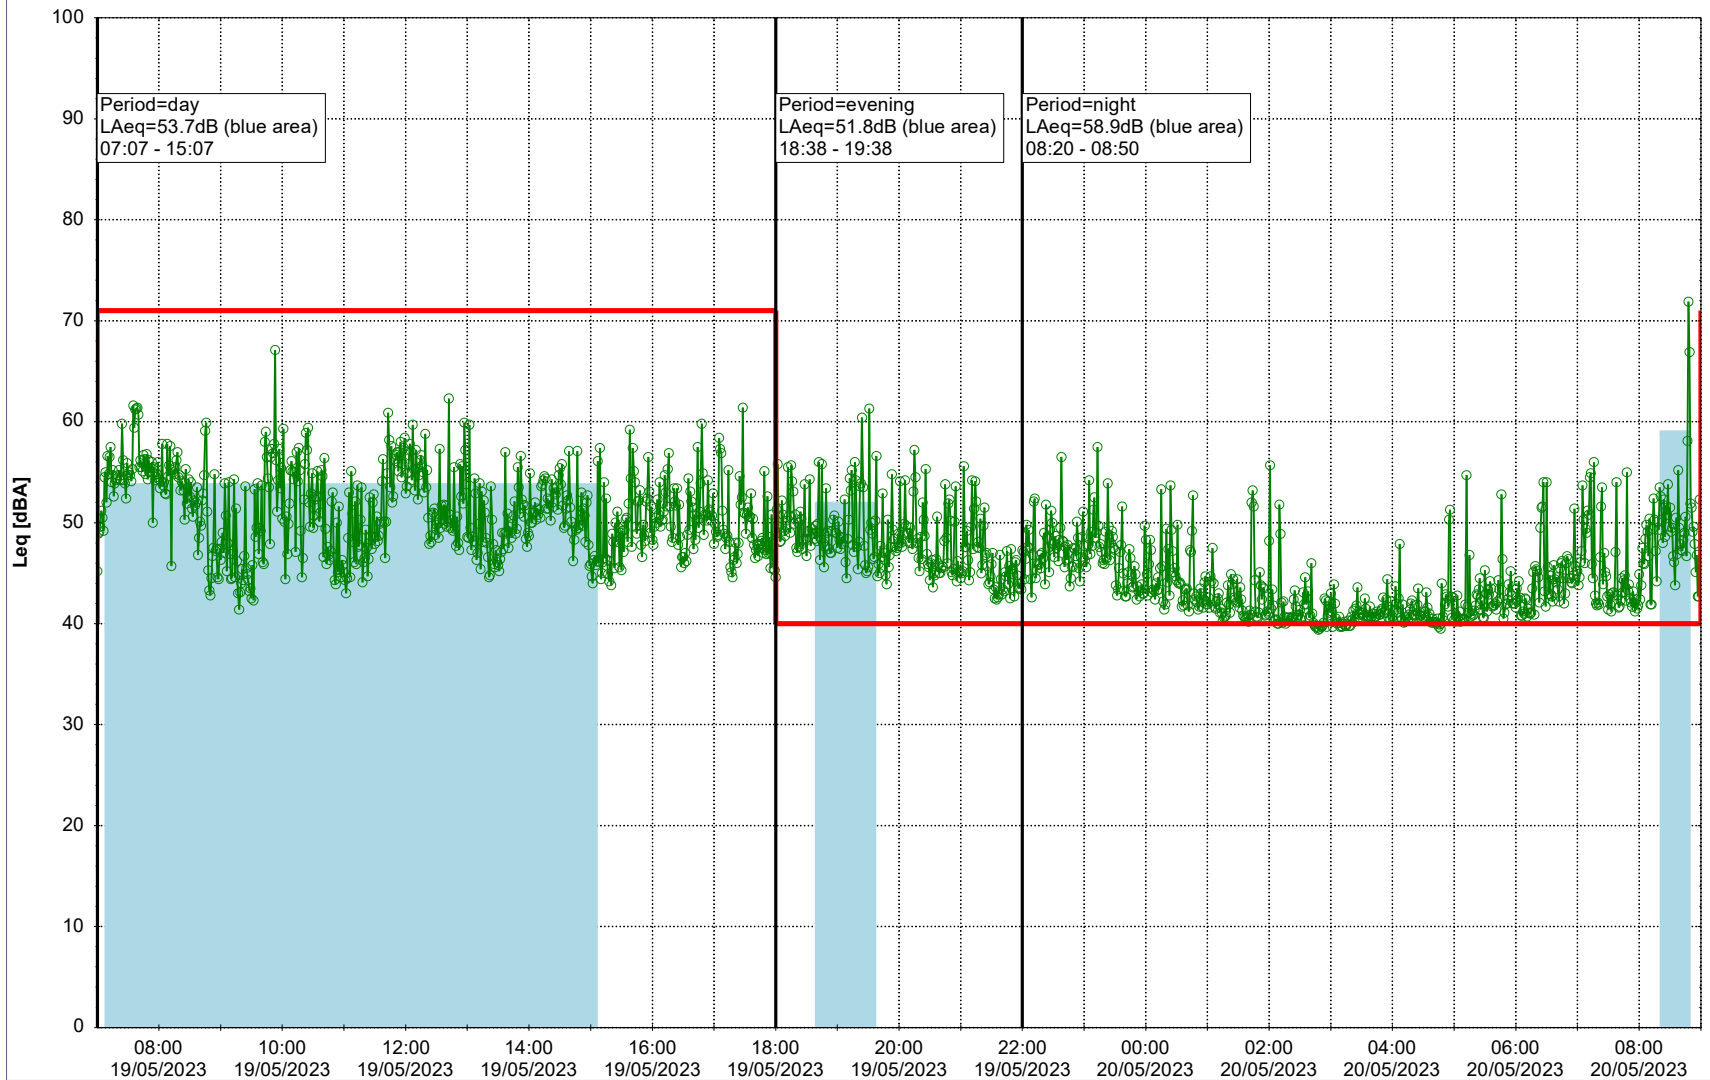

...

Noise Time Related Diagram

18/05/2023
19/05/2023

○○○ NEL_NS01

Project: Kronos Sydhavnen
Construction: Ny Ellebjerg
Location: N-V

19/05/2023
20/05/2023

Plan View

Remarks

...

Noise Time Related Diagram

○○○○ NEL_NS01

Project: Kronos Sydhavnen
Construction: Ny Ellebjerg
Location: N-V

Plan View

Remarks

...

Noise Time Related Diagram

20/05/2023
21/05/2023

○○○ NEL_NS01

Project: Kronos Sydhavnen
Construction: Ny Ellebjerg
Location: N-V

Plan View

Remarks

...

Noise Time Related Diagram

21/05/2023
22/05/2023