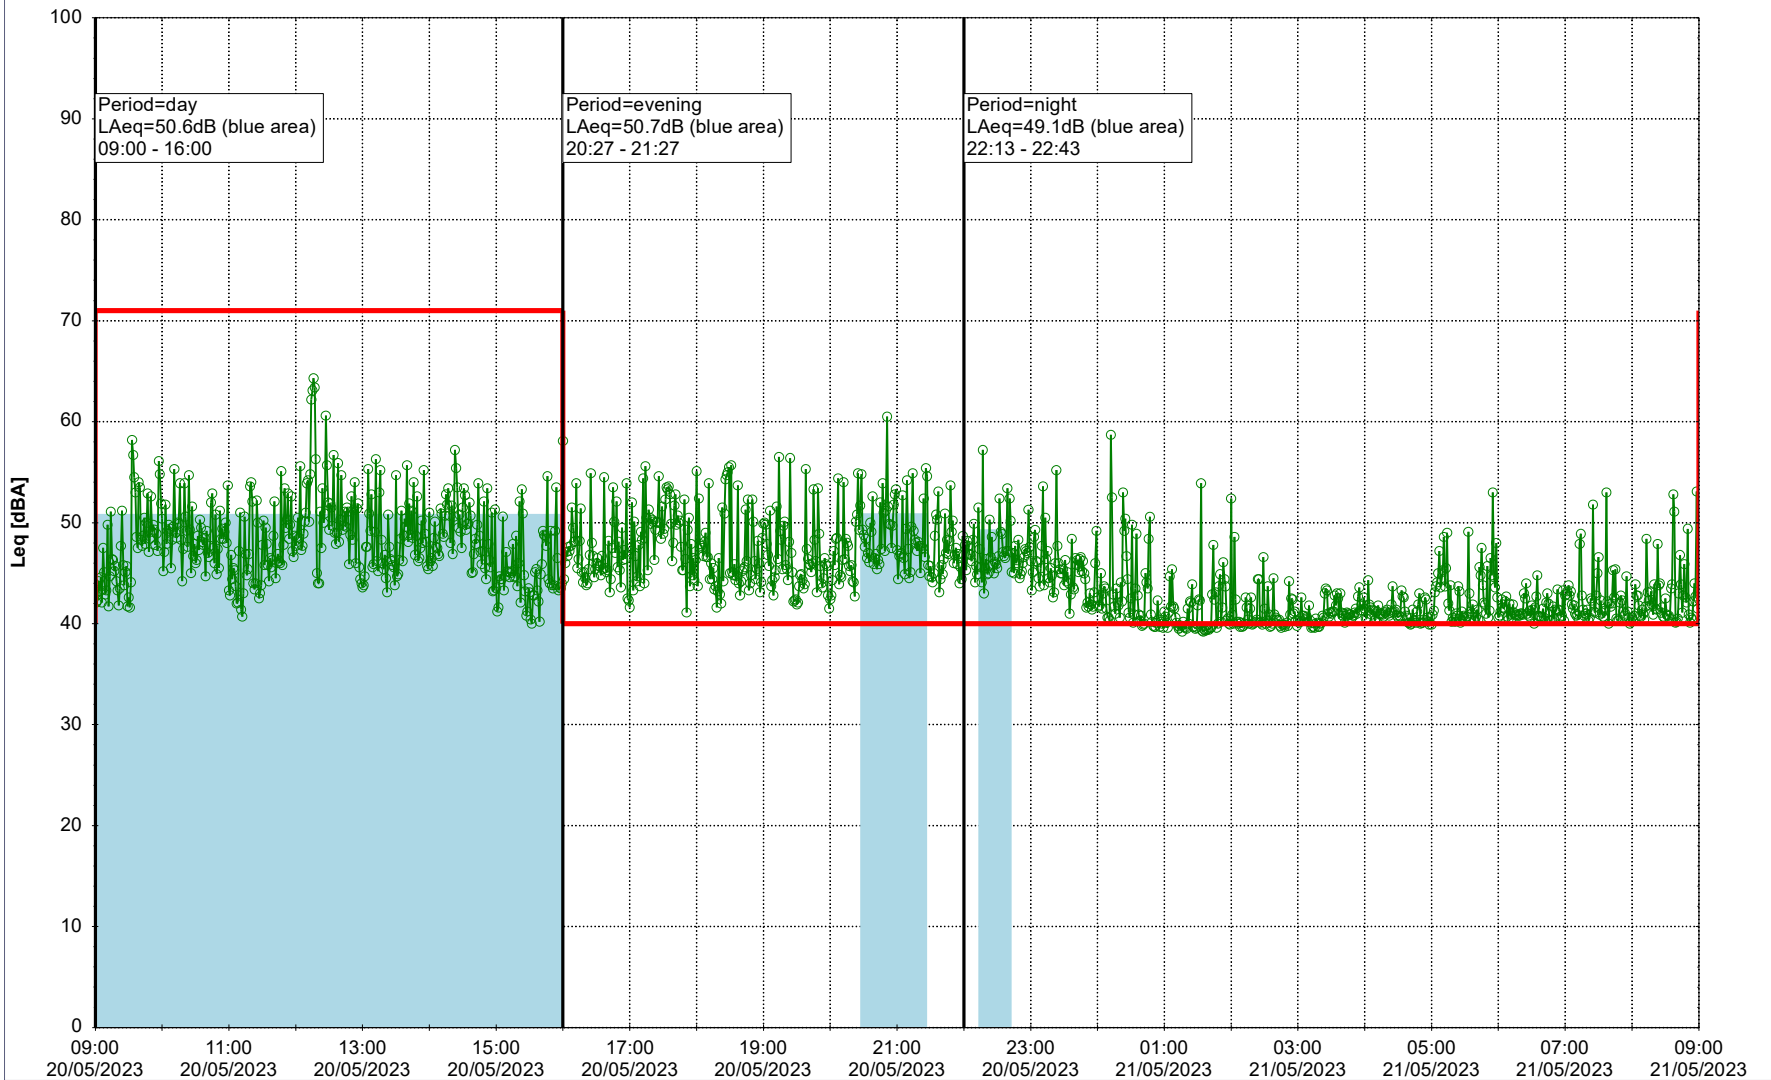

...

Noise Time Related Diagram

○○○○ NEL_NS01

Project: Kronos Sydhavnen
Construction: Ny Ellebjerg
Location: N-V

Plan View

Remarks

...

Noise Time Related Diagram

20/05/2023
21/05/2023

○○○ NEL_NS01

Project: Kronos Sydhavnen
Construction: Ny Ellebjerg
Location: N-V

Plan View

Remarks

...

Noise Time Related Diagram

21/05/2023
22/05/2023