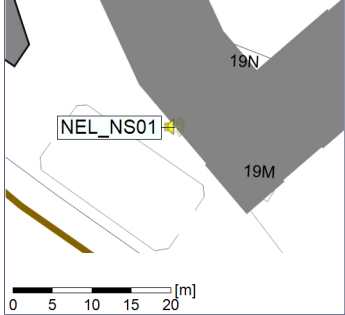

...

Noise Time Related Diagram

18/05/2023
19/05/2023

○○○ NEL_NS01

Project: Kronos Sydhavnen
Construction: Ny Ellebjerg
Location: N-V

19/05/2023
20/05/2023

Plan View

Remarks

...

Noise Time Related Diagram

○○○○ NEL_NS01

Project: Kronos Sydhavnen
Construction: Ny Ellebjerg
Location: N-V

Plan View

Remarks

...

Noise Time Related Diagram