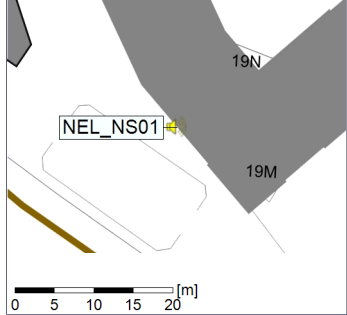

...

Noise Time Related Diagram

○○○○ NEL_NS01

Project: Kronos Sydhavnen
Construction: Ny Ellebjerg
Location: N-V

Plan View

Remarks

...

Noise Time Related Diagram