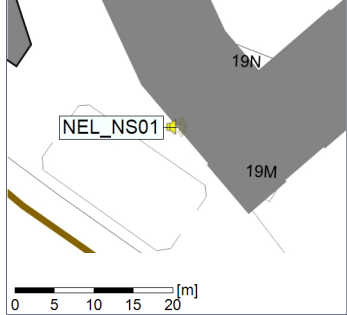

Project: Kronos Sydhavnen
Construction: Ny Ellebjerg
Location: N-V

Plan View

Remarks

...

Noise Time Related Diagram

15/05/2023
16/05/2023

○○○ NEL_NS01

Project: Kronos Sydhavnen
Construction: Ny Ellebjerg
Location: N-V