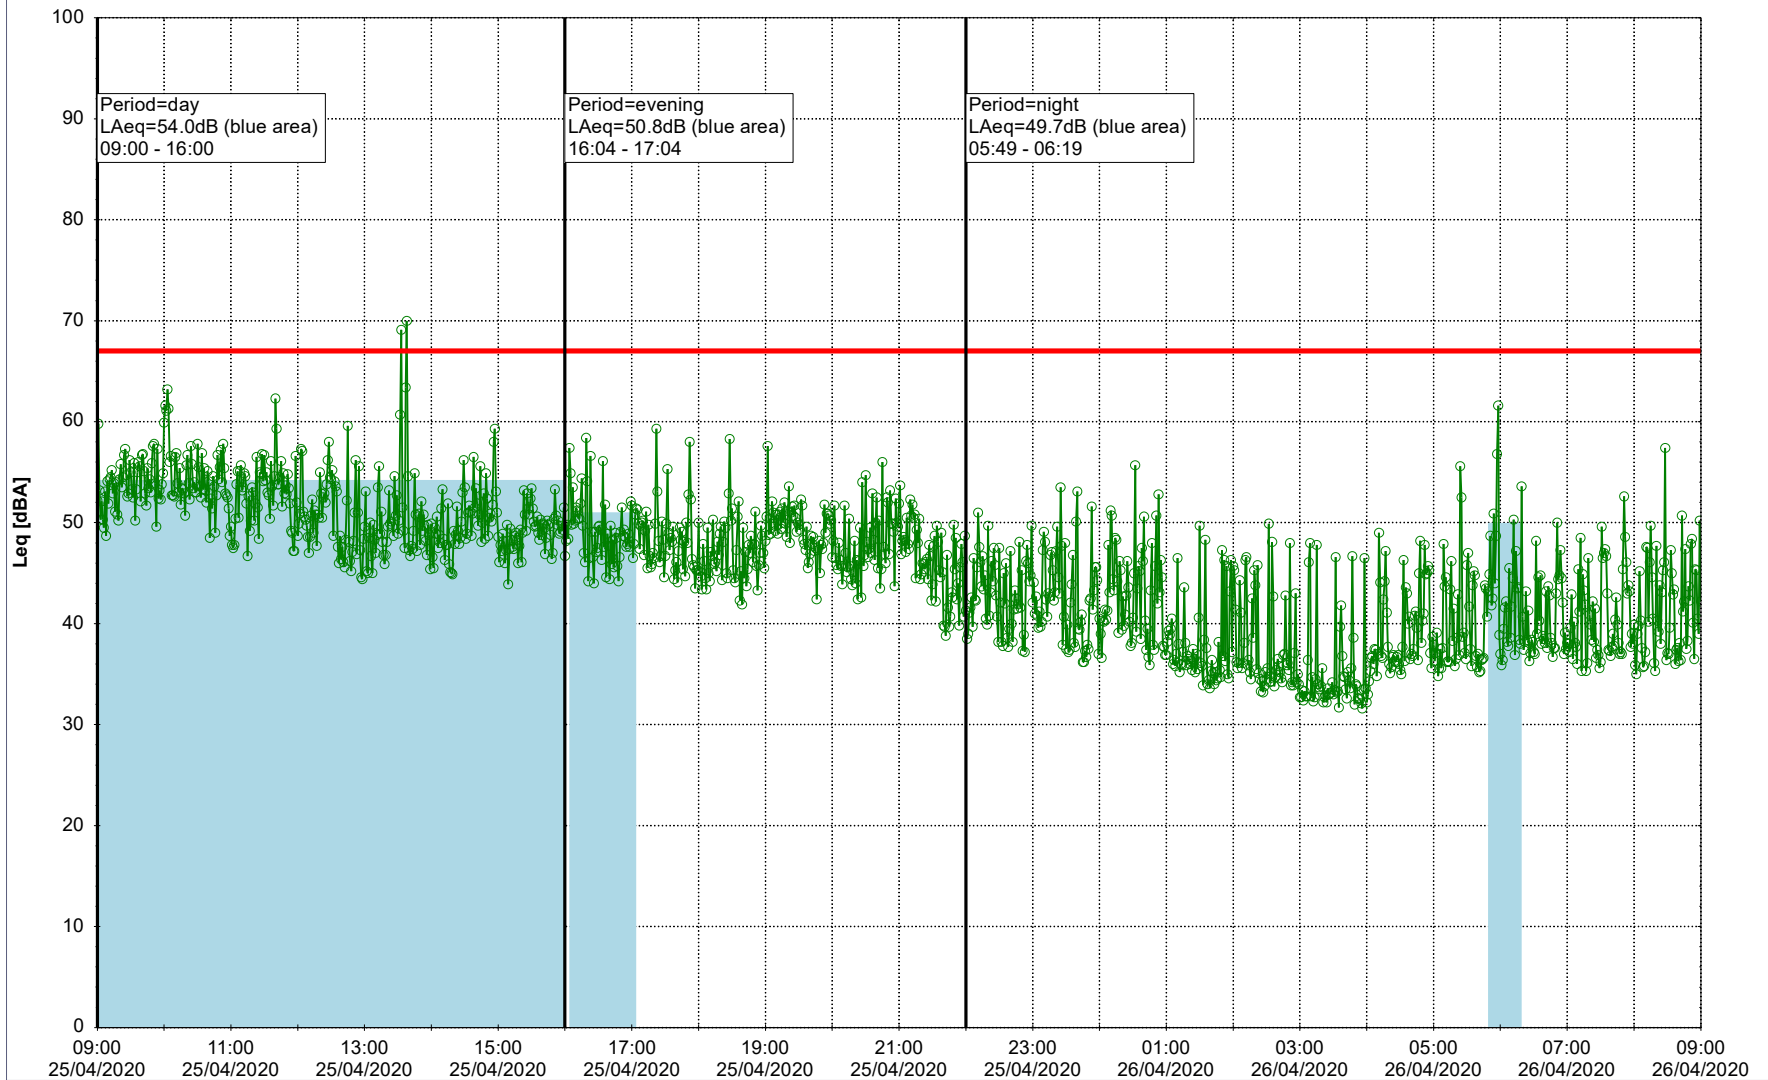

...

Noise Time Related Diagram

24/04/2020
25/04/2020

○ ○ ○ ○ NEL_NS01

Project: Kronos Sydhavnen
Construction: Ny Ellebjerg
Location: N-V

Plan View

Remarks

...

Noise Time Related Diagram

25/04/2020
26/04/2020

○ NEL_NS01

Project: Kronos Sydhavnen
Construction: Ny Ellebjerg
Location: N-V

26/04/2020
27/04/2020

Plan View

Remarks

...