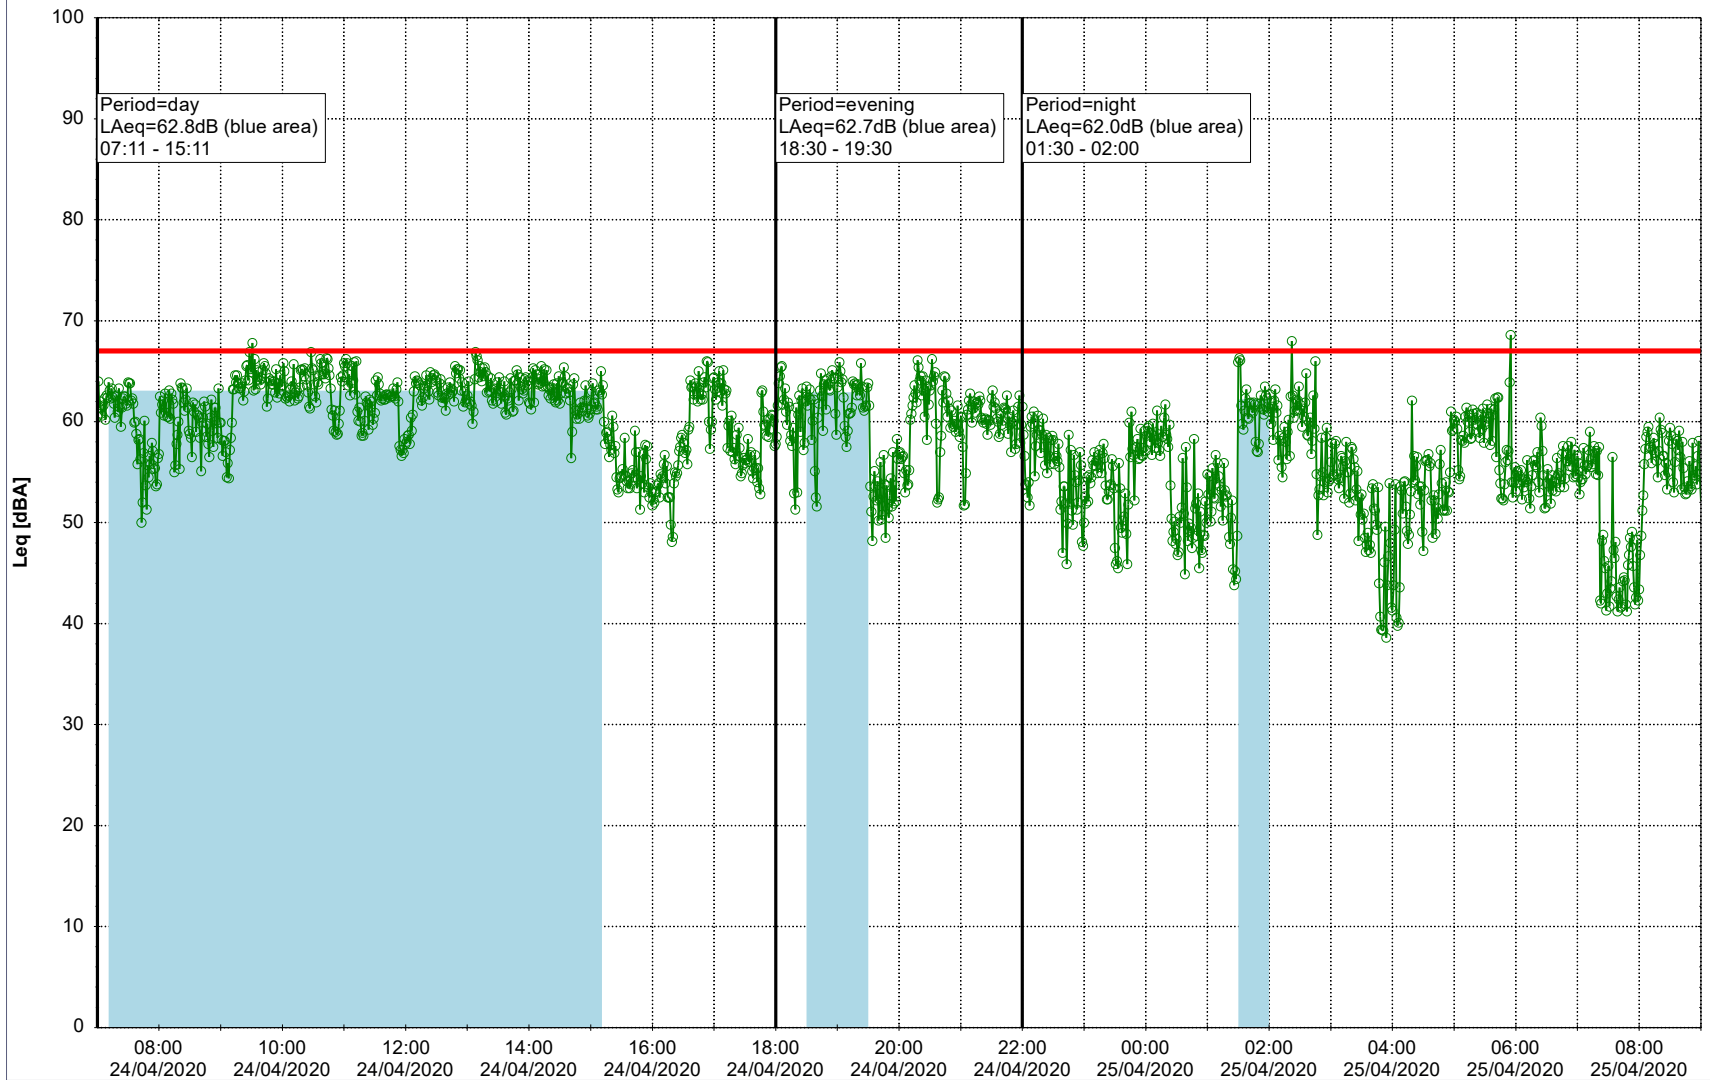

22/04/2020
23/04/2020

Plan View

Remarks

...

Noise Time Related Diagram

○ ○ ○ ○ NEL_NS01

Project: Kronos Sydhavnen
Construction: Ny Ellebjerg
Location: N-V

Plan View

Remarks

...

Noise Time Related Diagram

23/04/2020
24/04/2020

○ ○ ○ ○ NEL_NS01

Project: Kronos Sydhavnen
Construction: Ny Ellebjerg
Location: N-V

Plan View

Remarks

...

Noise Time Related Diagram

24/04/2020
25/04/2020

○ ○ ○ ○ NEL_NS01

Project: Kronos Sydhavnen
Construction: Ny Ellebjerg
Location: N-V

Plan View

Remarks

...

Noise Time Related Diagram

25/04/2020
26/04/2020

○ NEL_NS01

Project: Kronos Sydhavnen
Construction: Ny Ellebjerg
Location: N-V

26/04/2020
27/04/2020

Plan View

Remarks

...