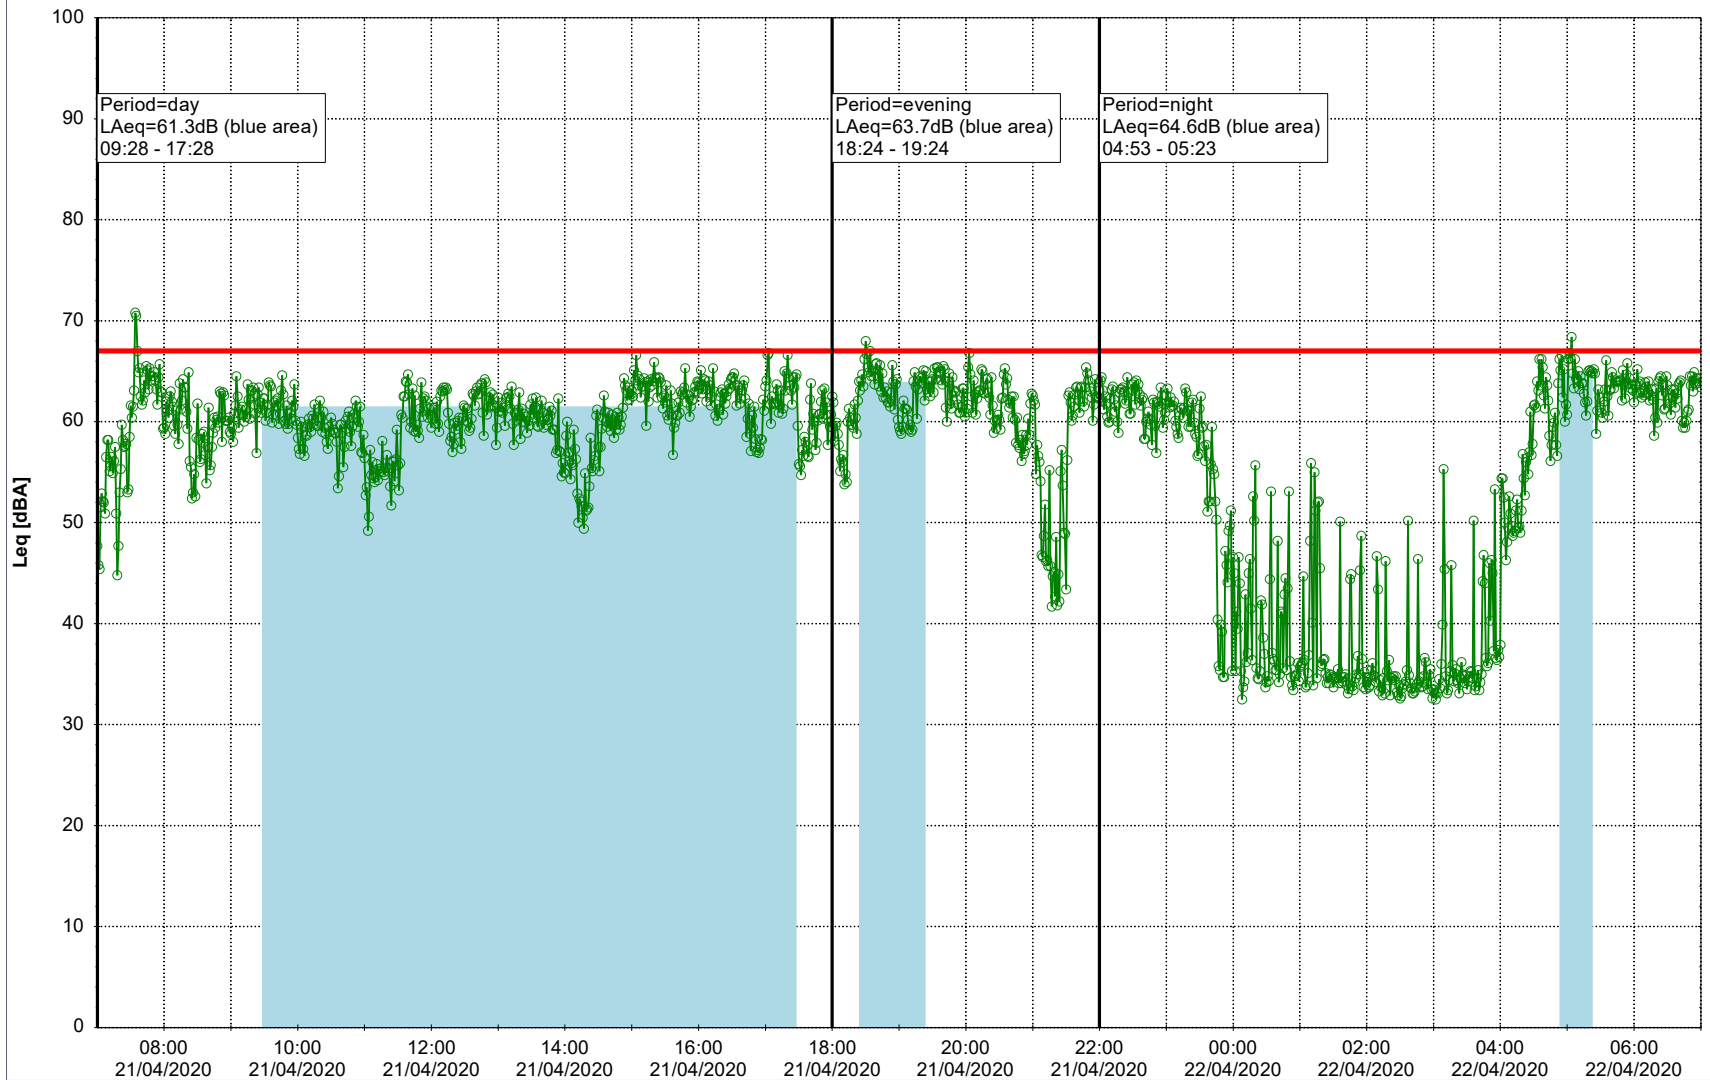

Noise Time Related Diagram

21/04/2020
22/04/2020

○ ○ ○ ○ NEL_NS01