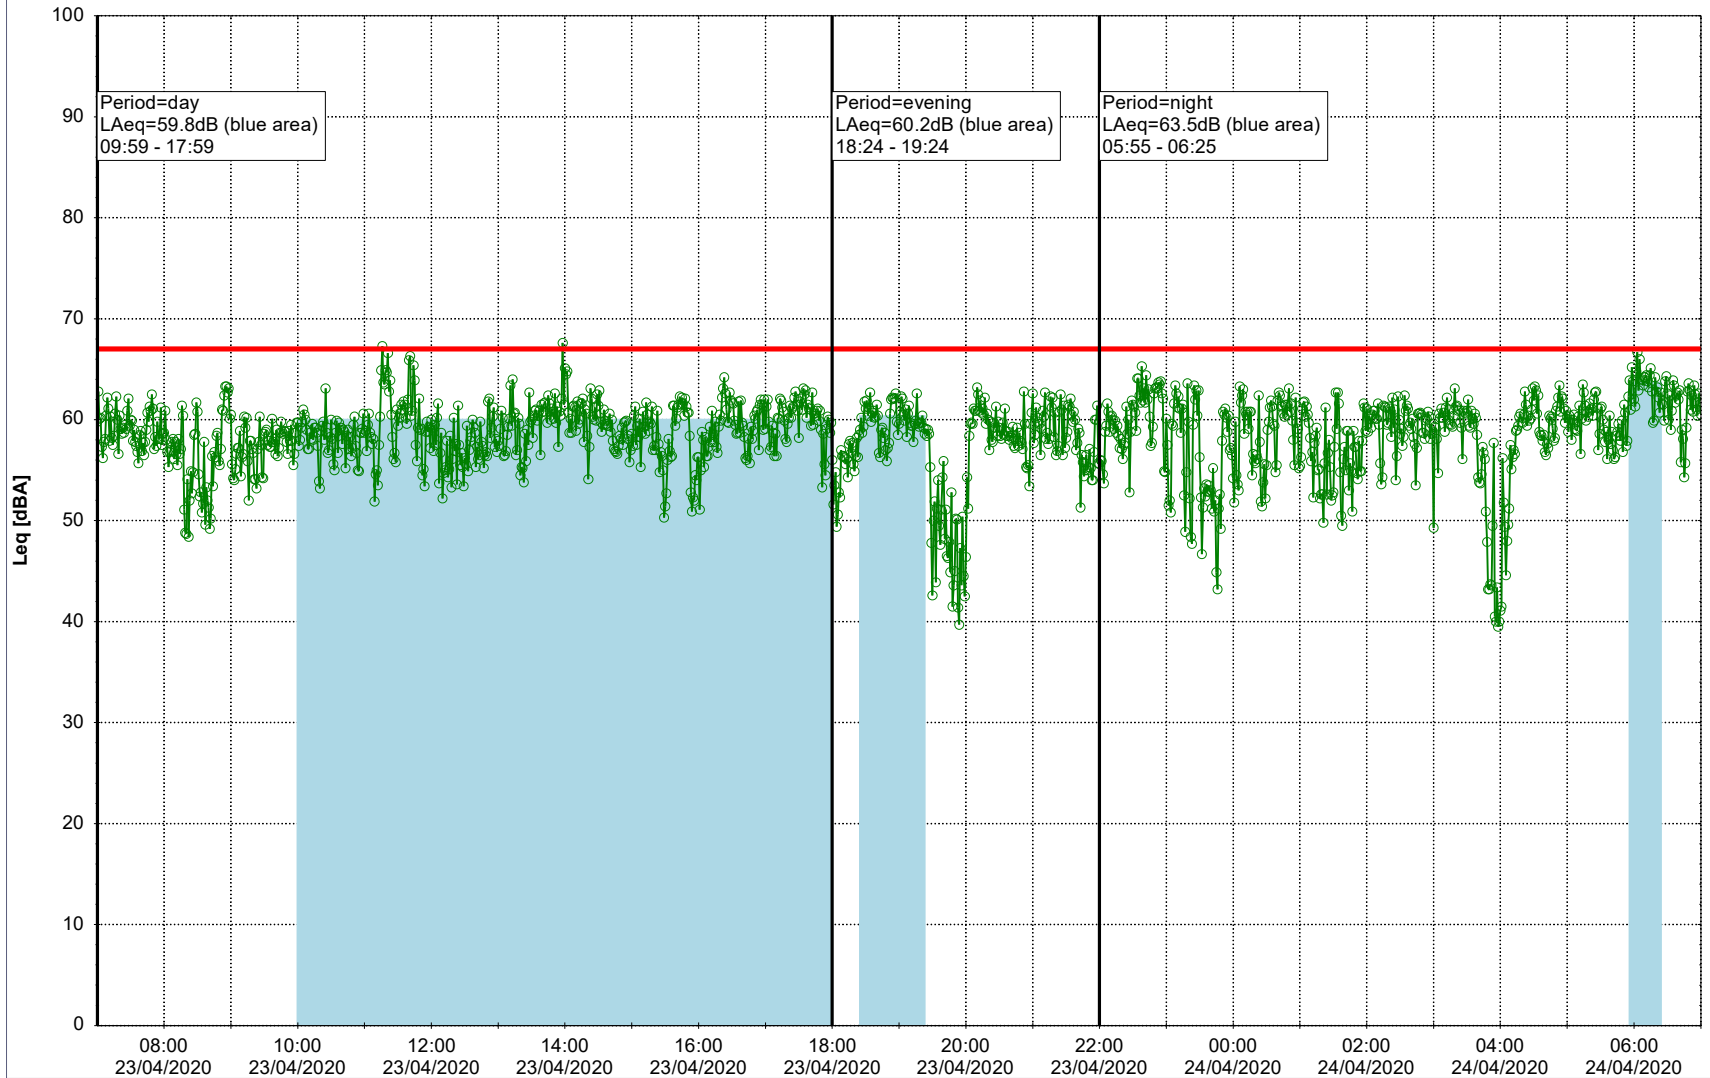

22/04/2020
23/04/2020

Plan View

Remarks

...

Noise Time Related Diagram

○ ○ ○ ○ NEL_NS01

Project: Kronos Sydhavnen
Construction: Ny Ellebjerg
Location: N-V

Plan View

Remarks

...

Noise Time Related Diagram

23/04/2020
24/04/2020

○ ○ ○ ○ NEL_NS01

Project: Kronos Sydhavnen
Construction: Ny Ellebjerg
Location: N-V

Plan View

Remarks

...

Noise Time Related Diagram

24/04/2020
25/04/2020

○ ○ ○ ○ NEL_NS01

Project: Kronos Sydhavnen
Construction: Ny Ellebjerg
Location: N-V

Plan View

Remarks

...

Noise Time Related Diagram

25/04/2020
26/04/2020

○ NEL_NS01

Project: Kronos Sydhavnen
Construction: Ny Ellebjerg
Location: N-V

26/04/2020
27/04/2020

Plan View

Remarks

...