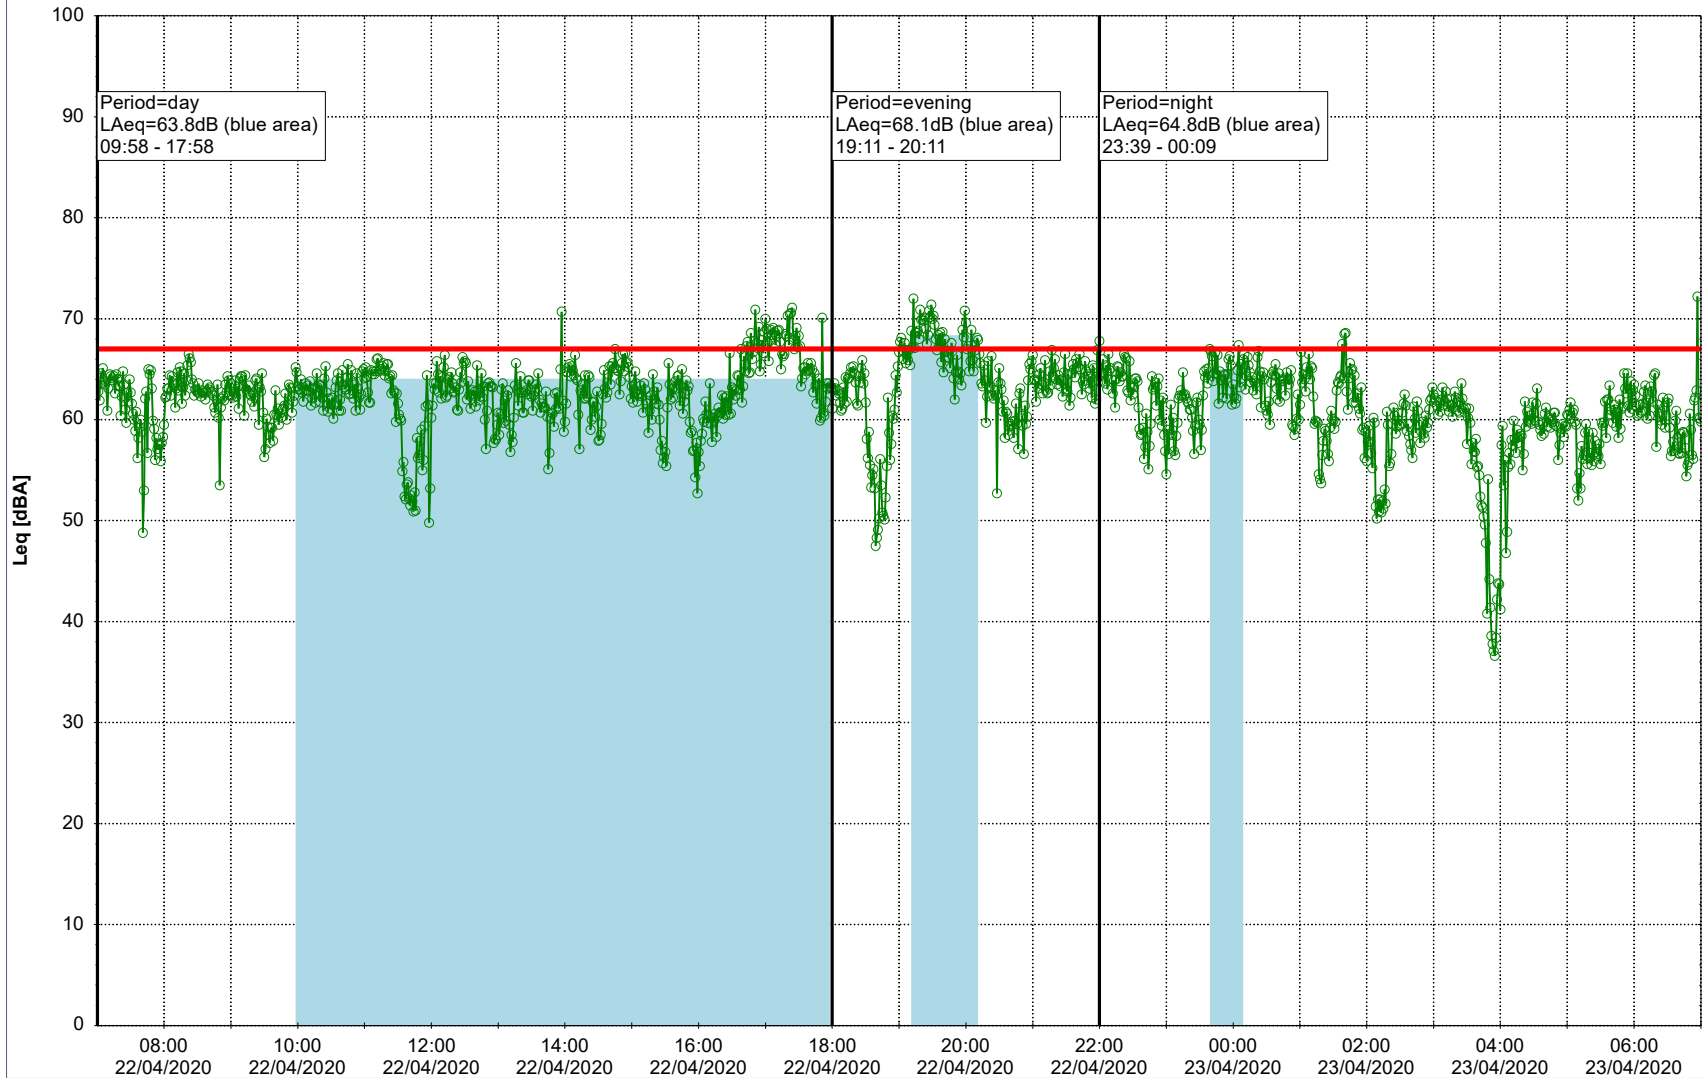

Noise Time Related Diagram

○ ○ ○ ○ NEL_NS01