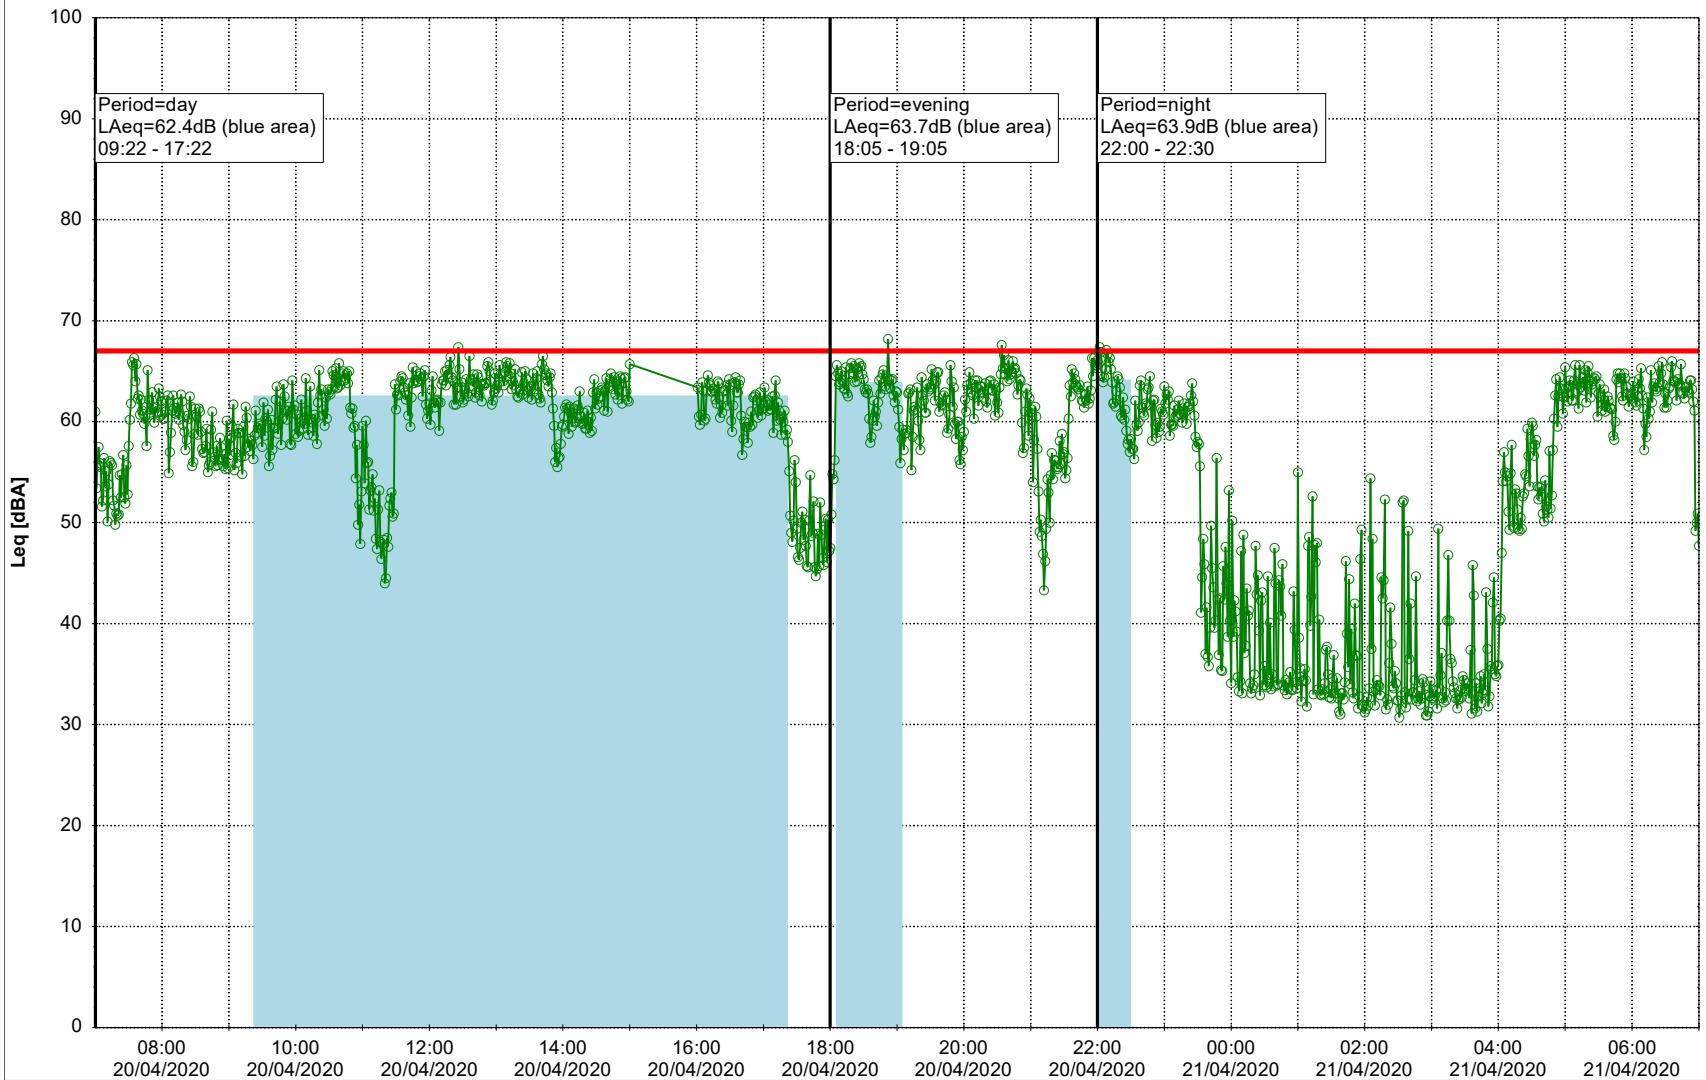

Project: Kronos Sydhavnen
Construction: Ny Ellebjerg
Location: N-V

Plan View

Remarks

...

Noise Time Related Diagram

20/04/2020

21/04/2020

○ NEL_NS01

Project: Kronos Sydhavnen
Construction: Ny Ellebjerg
Location: N-V

Plan View

Remarks

...

Noise Time Related Diagram

21/04/2020
22/04/2020

○ ○ ○ ○ NEL_NS01

Project: Kronos Sydhavnen
Construction: Ny Ellebjerg
Location: N-V

22/04/2020
23/04/2020

Plan View

Remarks

...

Noise Time Related Diagram

○ ○ ○ ○ NEL_NS01

Project: Kronos Sydhavnen
Construction: Ny Ellebjerg
Location: N-V

Plan View

Remarks

...

Noise Time Related Diagram

23/04/2020
24/04/2020

○ ○ ○ ○ NEL_NS01

Project: Kronos Sydhavnen
Construction: Ny Ellebjerg
Location: N-V

Plan View

Remarks