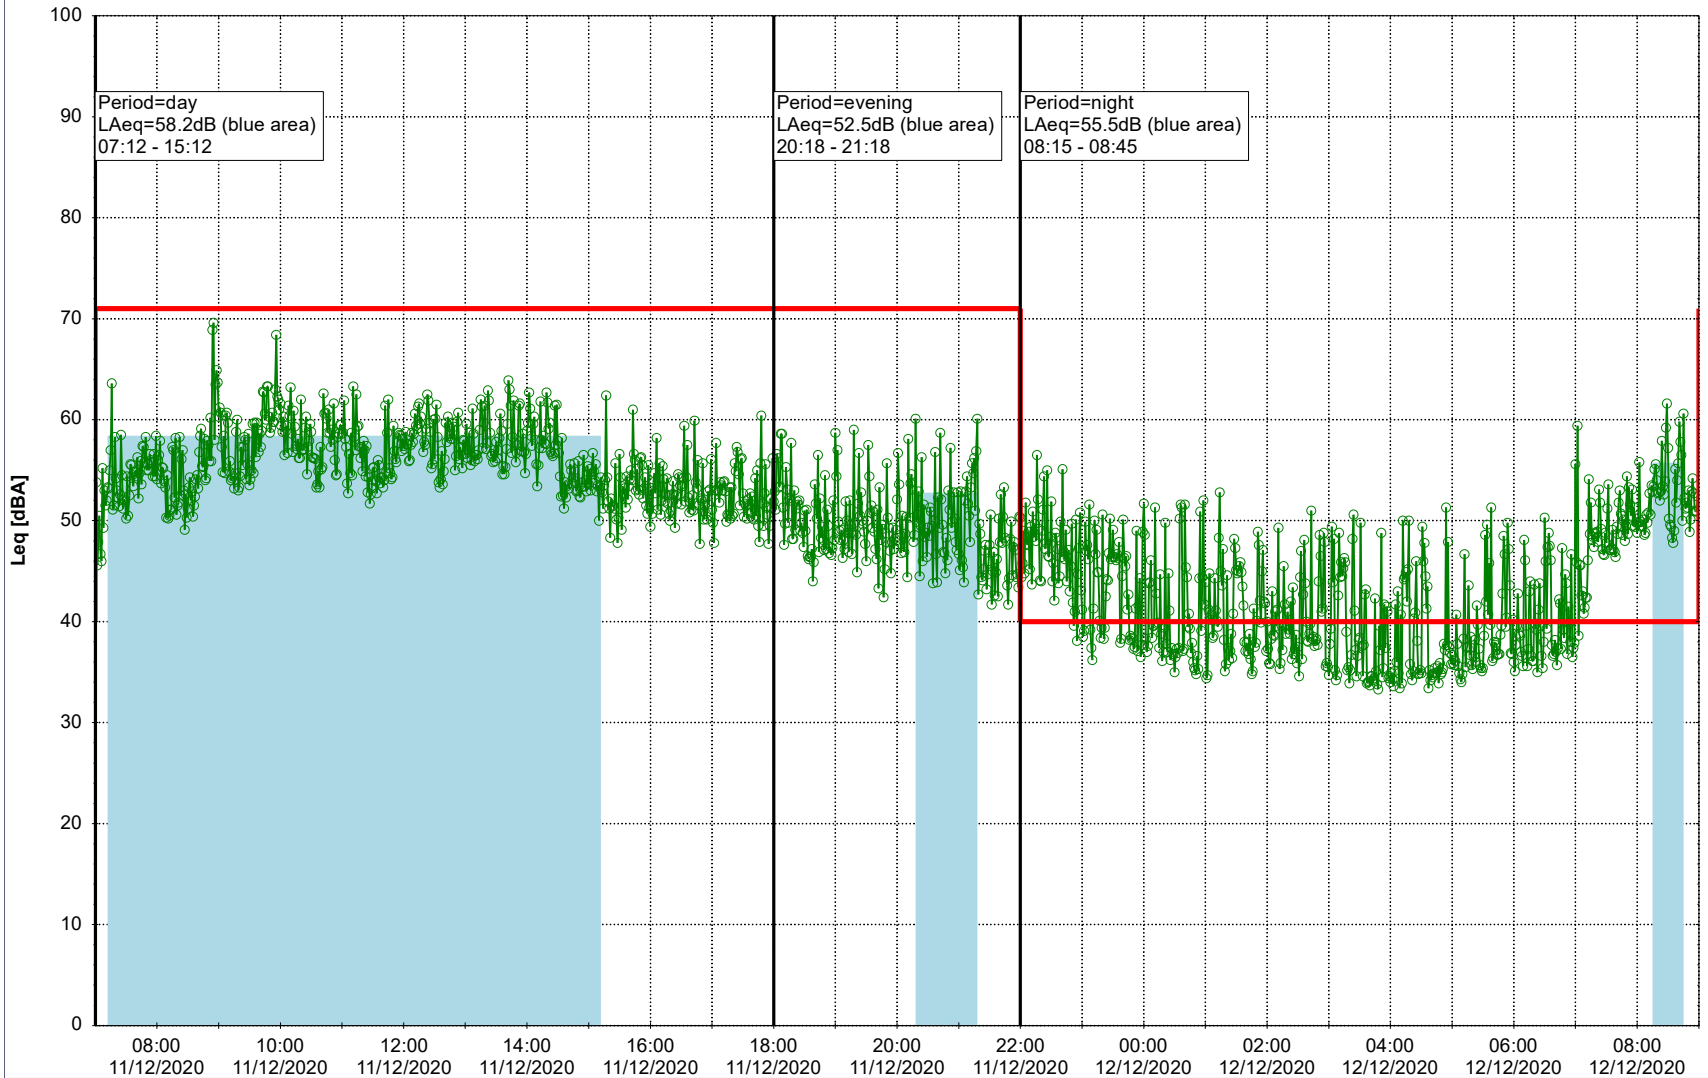

...

Noise Time Related Diagram

10/12/2020
11/12/2020

○ NEL_NS01

Project: Kronos Sydhavnen
Construction: Ny Ellebjerg
Location: N-V

Plan View

Remarks

...

Noise Time Related Diagram

11/12/2020
12/12/2020

○ ○ ○ ○ NEL_NS01

Project: Kronos Sydhavnen
Construction: Ny Ellebjerg
Location: N-V

Plan View

Remarks

...

Noise Time Related Diagram

12/12/2020
13/12/2020

○○○ NEL_NS01

Project: Kronos Sydhavnen
Construction: Ny Ellebjerg
Location: N-V

13/12/2020
14/12/2020

Plan View

Remarks

...

Noise Time Related Diagram