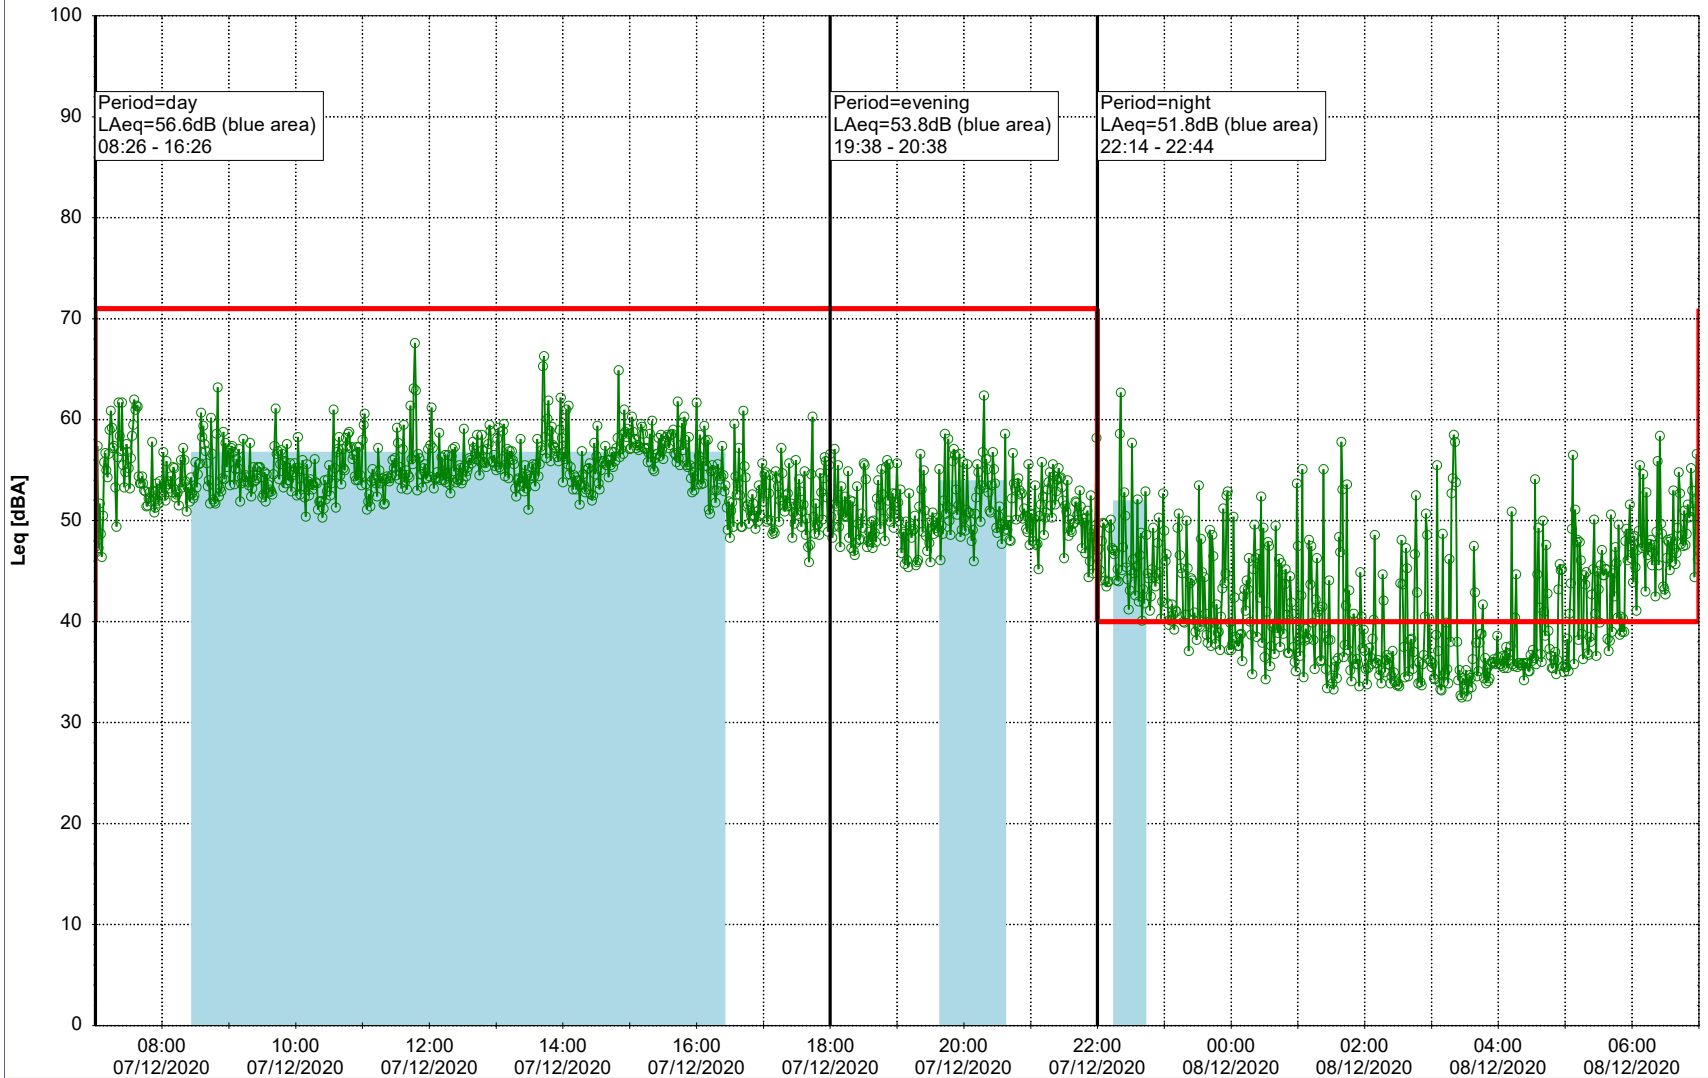

Project: Kronos Sydhavnen
Construction: Ny Ellebjerg
Location: N-V

Plan View

Remarks

...

Noise Time Related Diagram

07/12/2020
08/12/2020

○○○ NEL_NS01

Project: Kronos Sydhavnen
Construction: Ny Ellebjerg
Location: N-V

Plan View

Remarks

...

Noise Time Related Diagram

08/12/2020
09/12/2020

○ NEL_NS01

Project: Kronos Sydhavnen
Construction: Ny Ellebjerg
Location: N-V

Plan View

Remarks

...

Noise Time Related Diagram

09/12/2020
10/12/2020

○ NEL_NS01

Project: Kronos Sydhavnen
Construction: Ny Ellebjerg
Location: N-V

Plan View

Remarks

12/12/2020
13/12/2020

○○○ NEL_NS01

Project: Kronos Sydhavnen
Construction: Ny Ellebjerg
Location: N-V

13/12/2020
14/12/2020

Plan View

Remarks

...

Noise Time Related Diagram