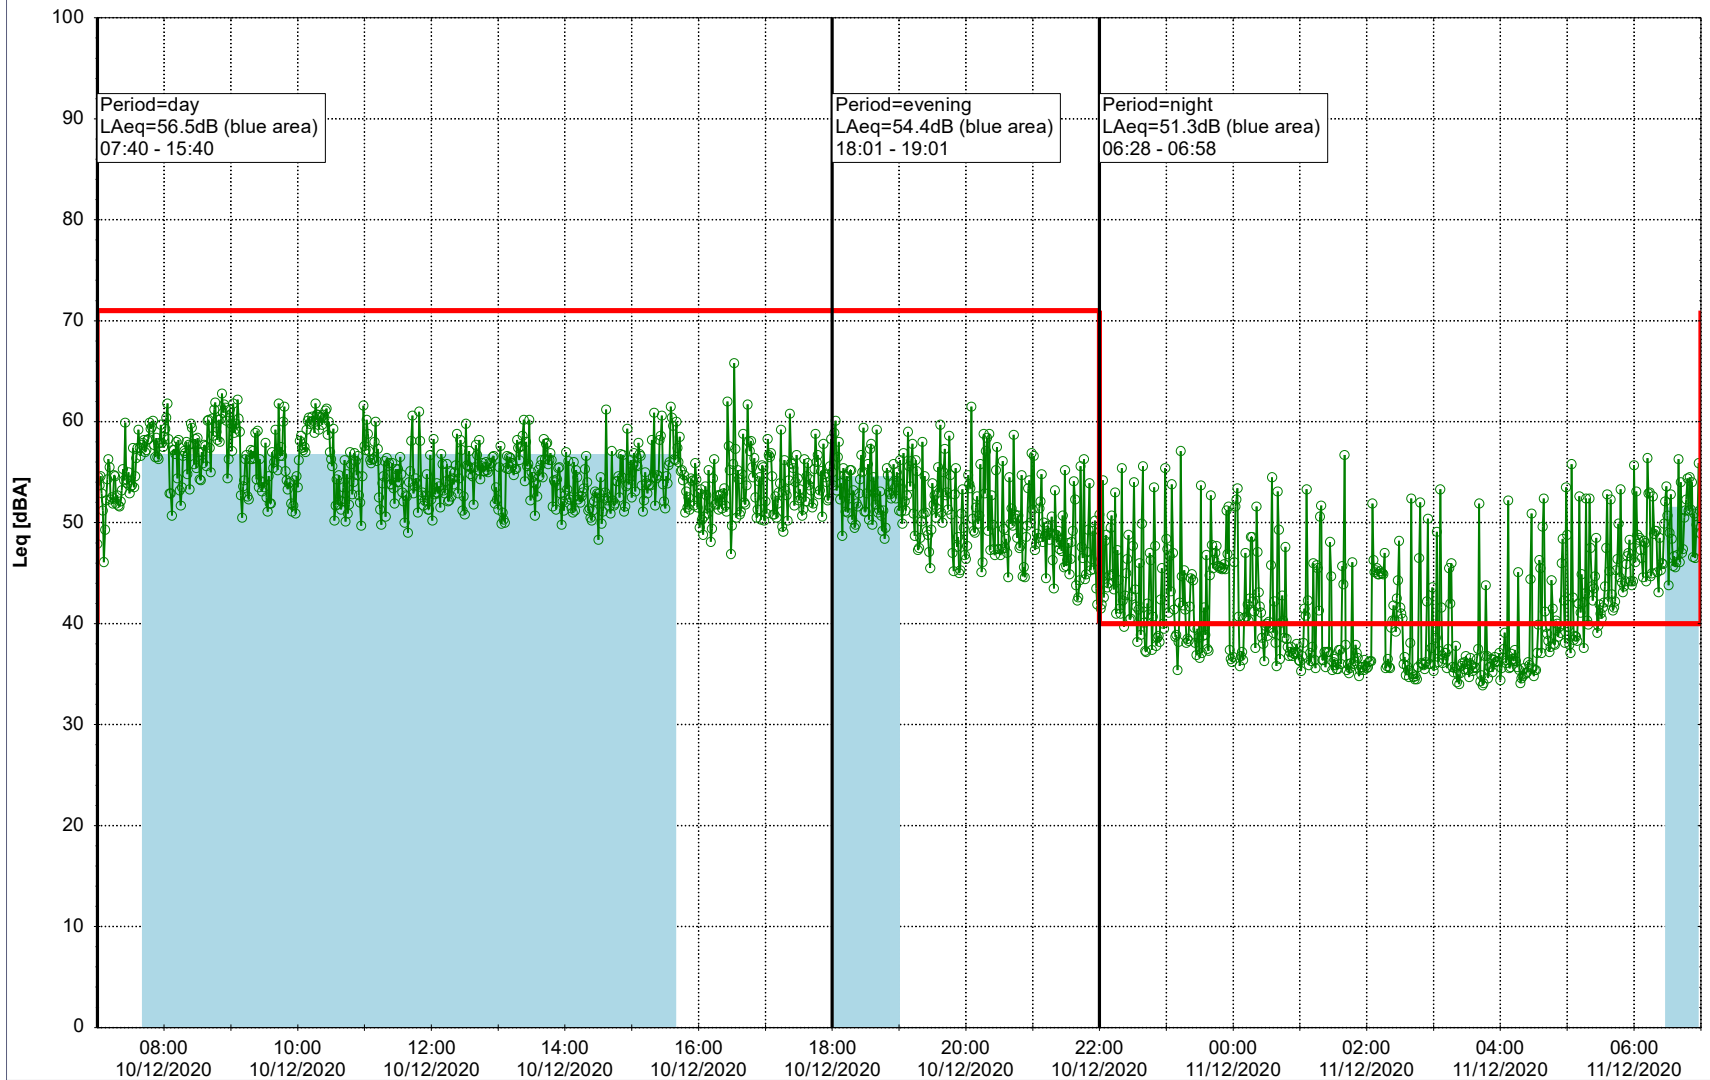

Remarks

...

Noise Time Related Diagram

09/12/2020
10/12/2020

○ NEL_NS01

Project: Kronos Sydhavnen
Construction: Ny Ellebjerg
Location: N-V

Plan View

Remarks

...

Noise Time Related Diagram

10/12/2020
11/12/2020

○ NEL_NS01

Project: Kronos Sydhavnen
Construction: Ny Ellebjerg
Location: N-V

Plan View

Remarks

...

Noise Time Related Diagram

11/12/2020
12/12/2020

○ ○ ○ ○ NEL_NS01

Project: Kronos Sydhavnen
Construction: Ny Ellebjerg
Location: N-V

Plan View

Remarks

...

Noise Time Related Diagram

12/12/2020
13/12/2020

○○○ NEL_NS01

Project: Kronos Sydhavnen
Construction: Ny Ellebjerg
Location: N-V

13/12/2020
14/12/2020

Plan View

Remarks

...

Noise Time Related Diagram