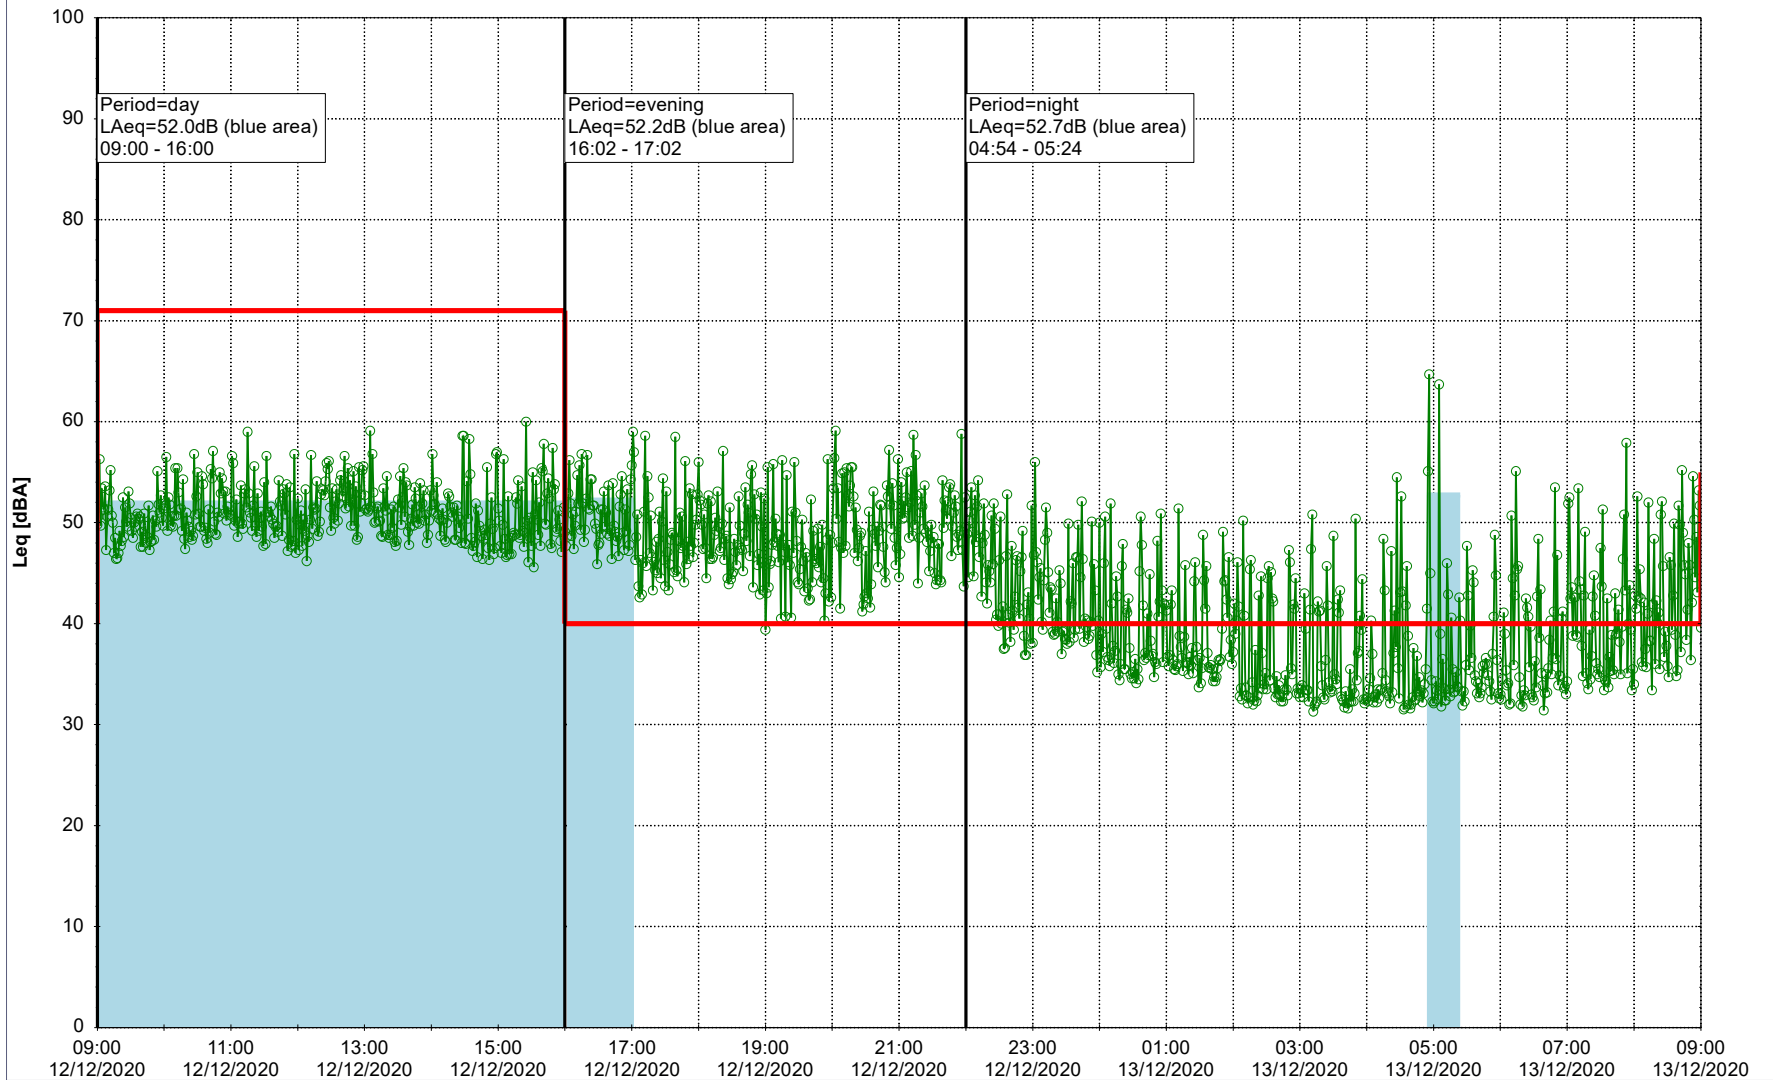

...

Noise Time Related Diagram

10/12/2020
11/12/2020

○ NEL_NS01

Project: Kronos Sydhavnen
Construction: Ny Ellebjerg
Location: N-V

Plan View

Remarks

...

Noise Time Related Diagram

11/12/2020
12/12/2020

○ ○ ○ ○ NEL_NS01

Project: Kronos Sydhavnen
Construction: Ny Ellebjerg
Location: N-V

Plan View

Remarks

...

Noise Time Related Diagram

12/12/2020
13/12/2020

○○○ NEL_NS01

Project: Kronos Sydhavnen
Construction: Ny Ellebjerg
Location: N-V

13/12/2020
14/12/2020

Plan View

Remarks

...

Noise Time Related Diagram