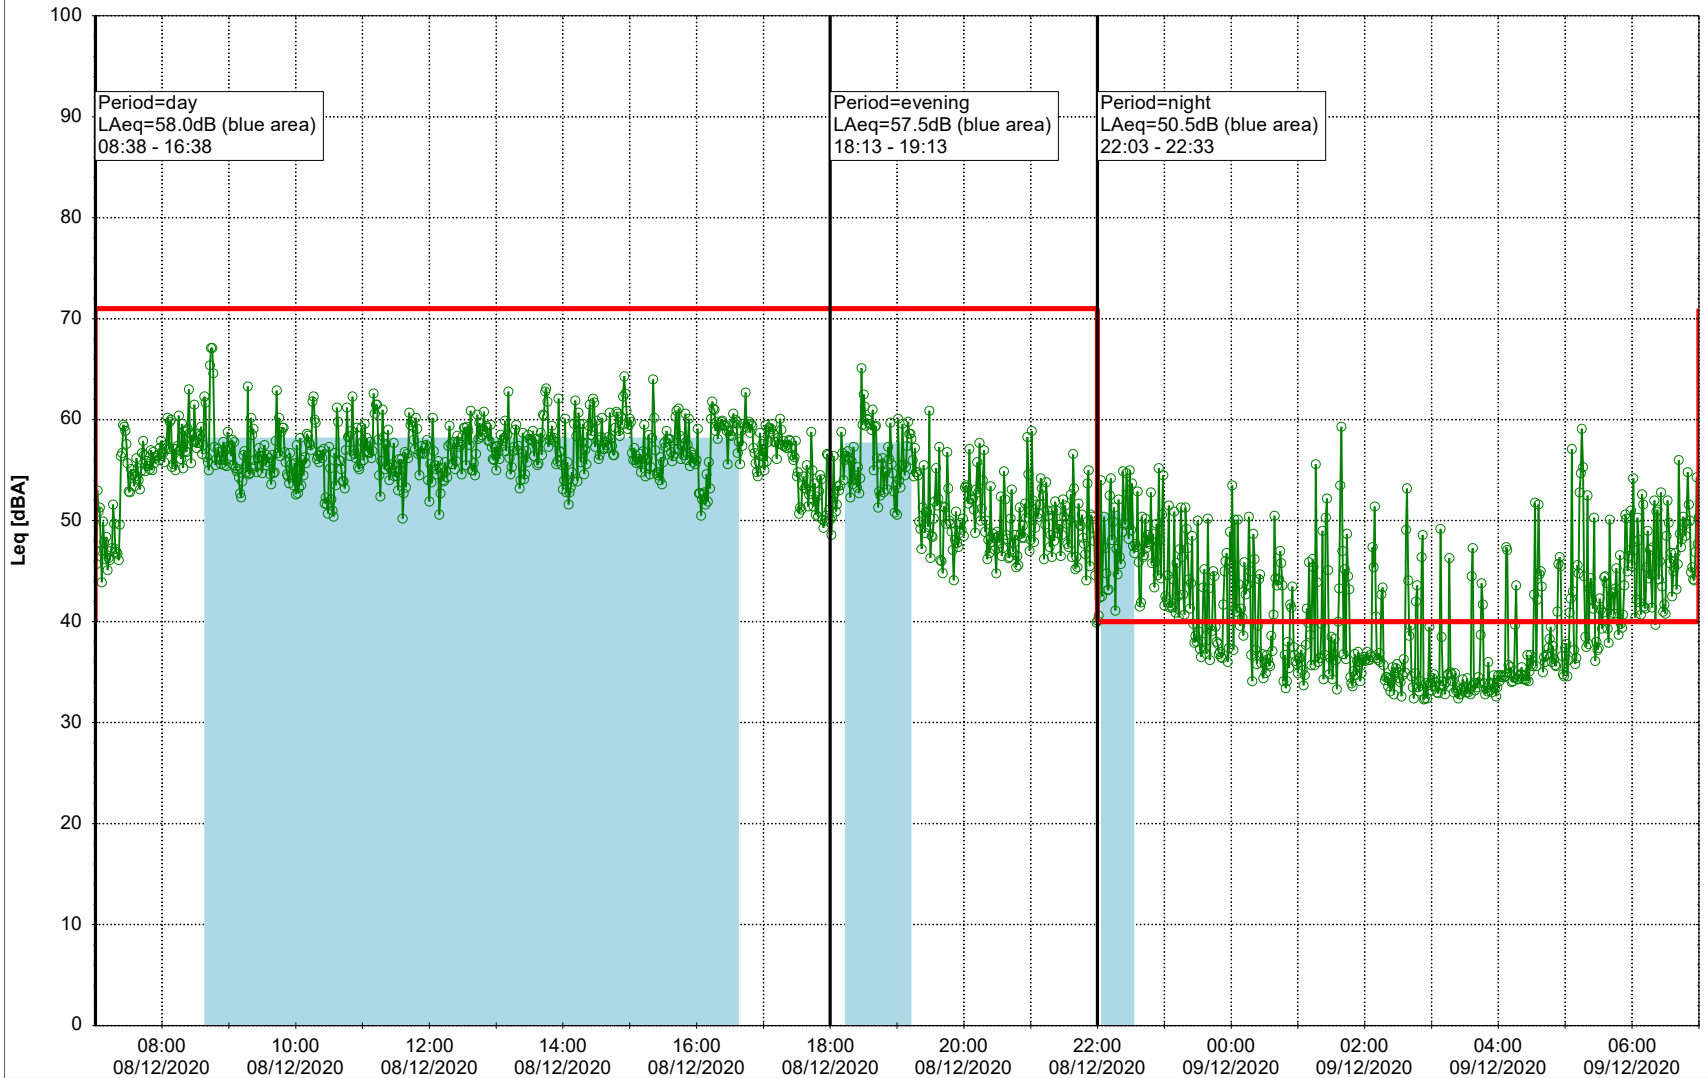

Plan View

Remarks

...

Noise Time Related Diagram

08/12/2020
09/12/2020

○ NEL_NS01

Project: Kronos Sydhavnen
Construction: Ny Ellebjerg
Location: N-V

Plan View

Remarks

...

Noise Time Related Diagram

09/12/2020
10/12/2020

○ NEL_NS01

Project: Kronos Sydhavnen
Construction: Ny Ellebjerg
Location: N-V

Plan View

Remarks

Noise Time Related Diagram

11/12/2020
12/12/2020

○ ○ ○ ○ NEL_NS01

Project: Kronos Sydhavnen
Construction: Ny Ellebjerg
Location: N-V

Plan View

Remarks

...

Noise Time Related Diagram

12/12/2020
13/12/2020

○○○ NEL_NS01

Project: Kronos Sydhavnen
Construction: Ny Ellebjerg
Location: N-V

13/12/2020
14/12/2020

Plan View

Remarks

...

Noise Time Related Diagram