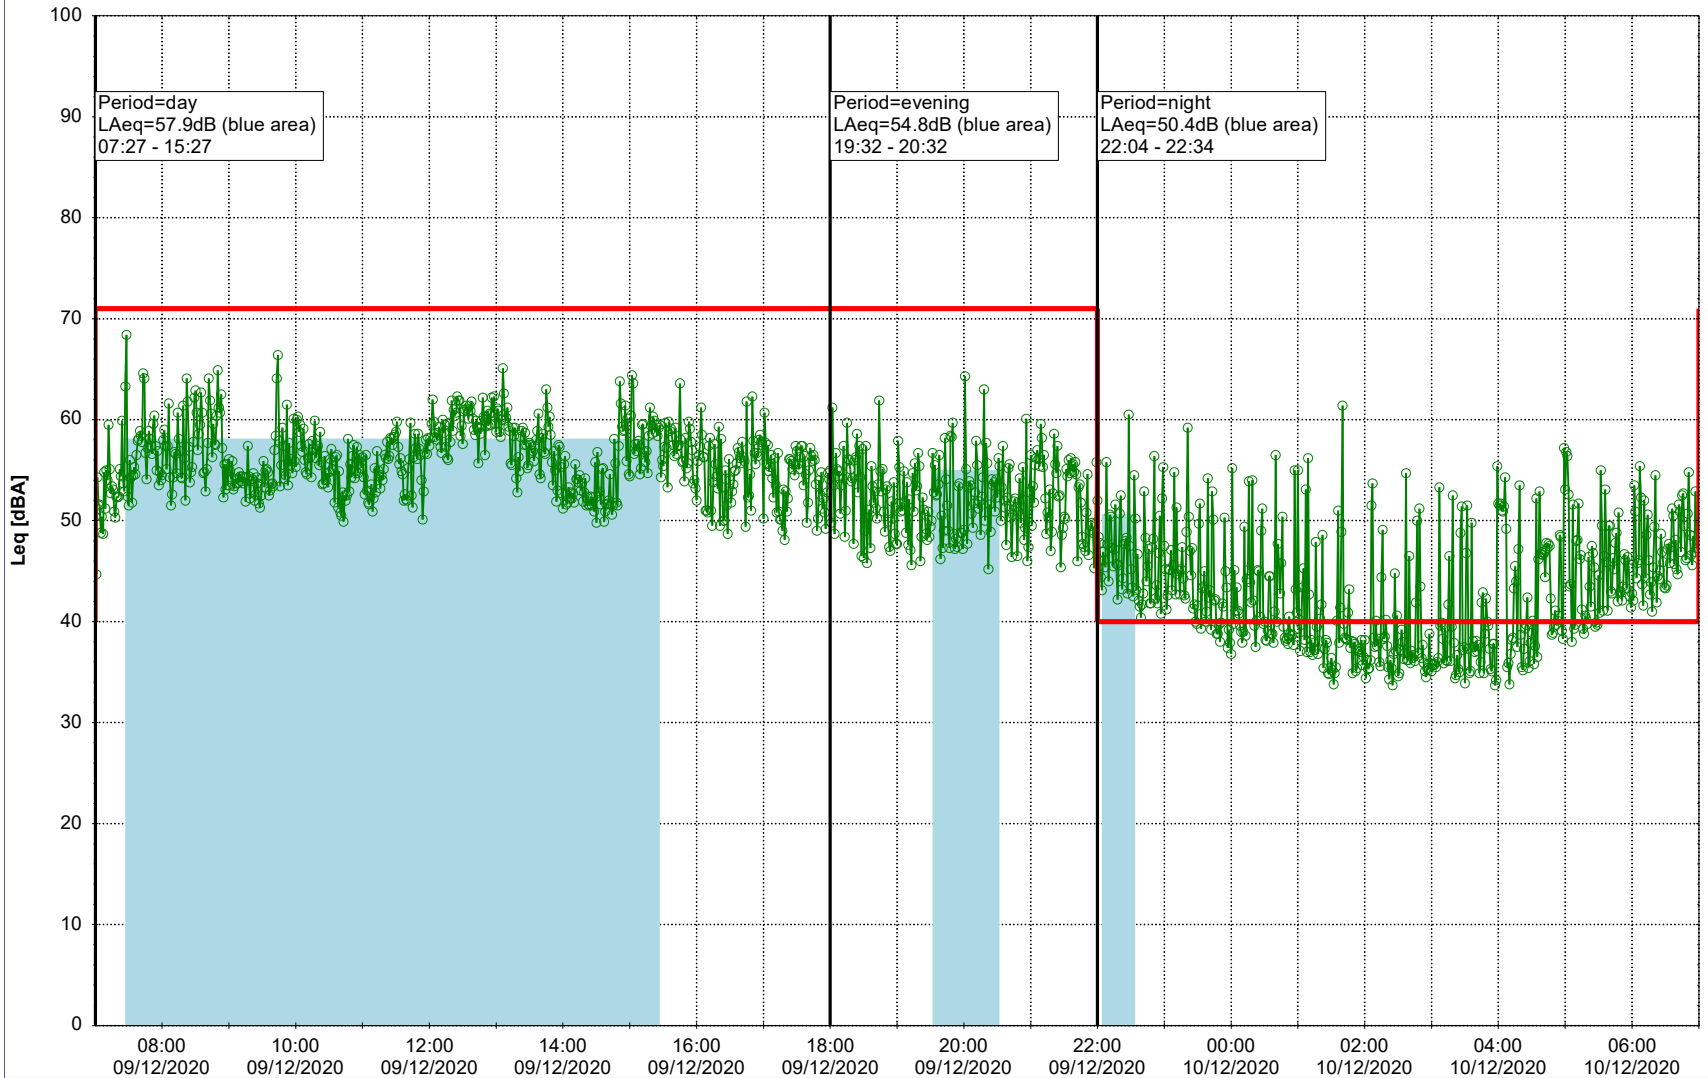

Plan View

Remarks

...

Noise Time Related Diagram

08/12/2020
09/12/2020

○ NEL_NS01

Project: Kronos Sydhavnen
Construction: Ny Ellebjerg
Location: N-V

Plan View

Remarks

...

Noise Time Related Diagram

09/12/2020
10/12/2020

○ NEL_NS01

Project: Kronos Sydhavnen
Construction: Ny Ellebjerg
Location: N-V

Plan View

Remarks

Noise Time Related Diagram

11/12/2020
12/12/2020

○ ○ ○ ○ NEL_NS01

Project: Kronos Sydhavnen
Construction: Ny Ellebjerg
Location: N-V

Plan View

Remarks

...

Noise Time Related Diagram

12/12/2020
13/12/2020

○○○ NEL_NS01

Project: Kronos Sydhavnen
Construction: Ny Ellebjerg
Location: N-V

13/12/2020
14/12/2020

Plan View

Remarks

...

Noise Time Related Diagram