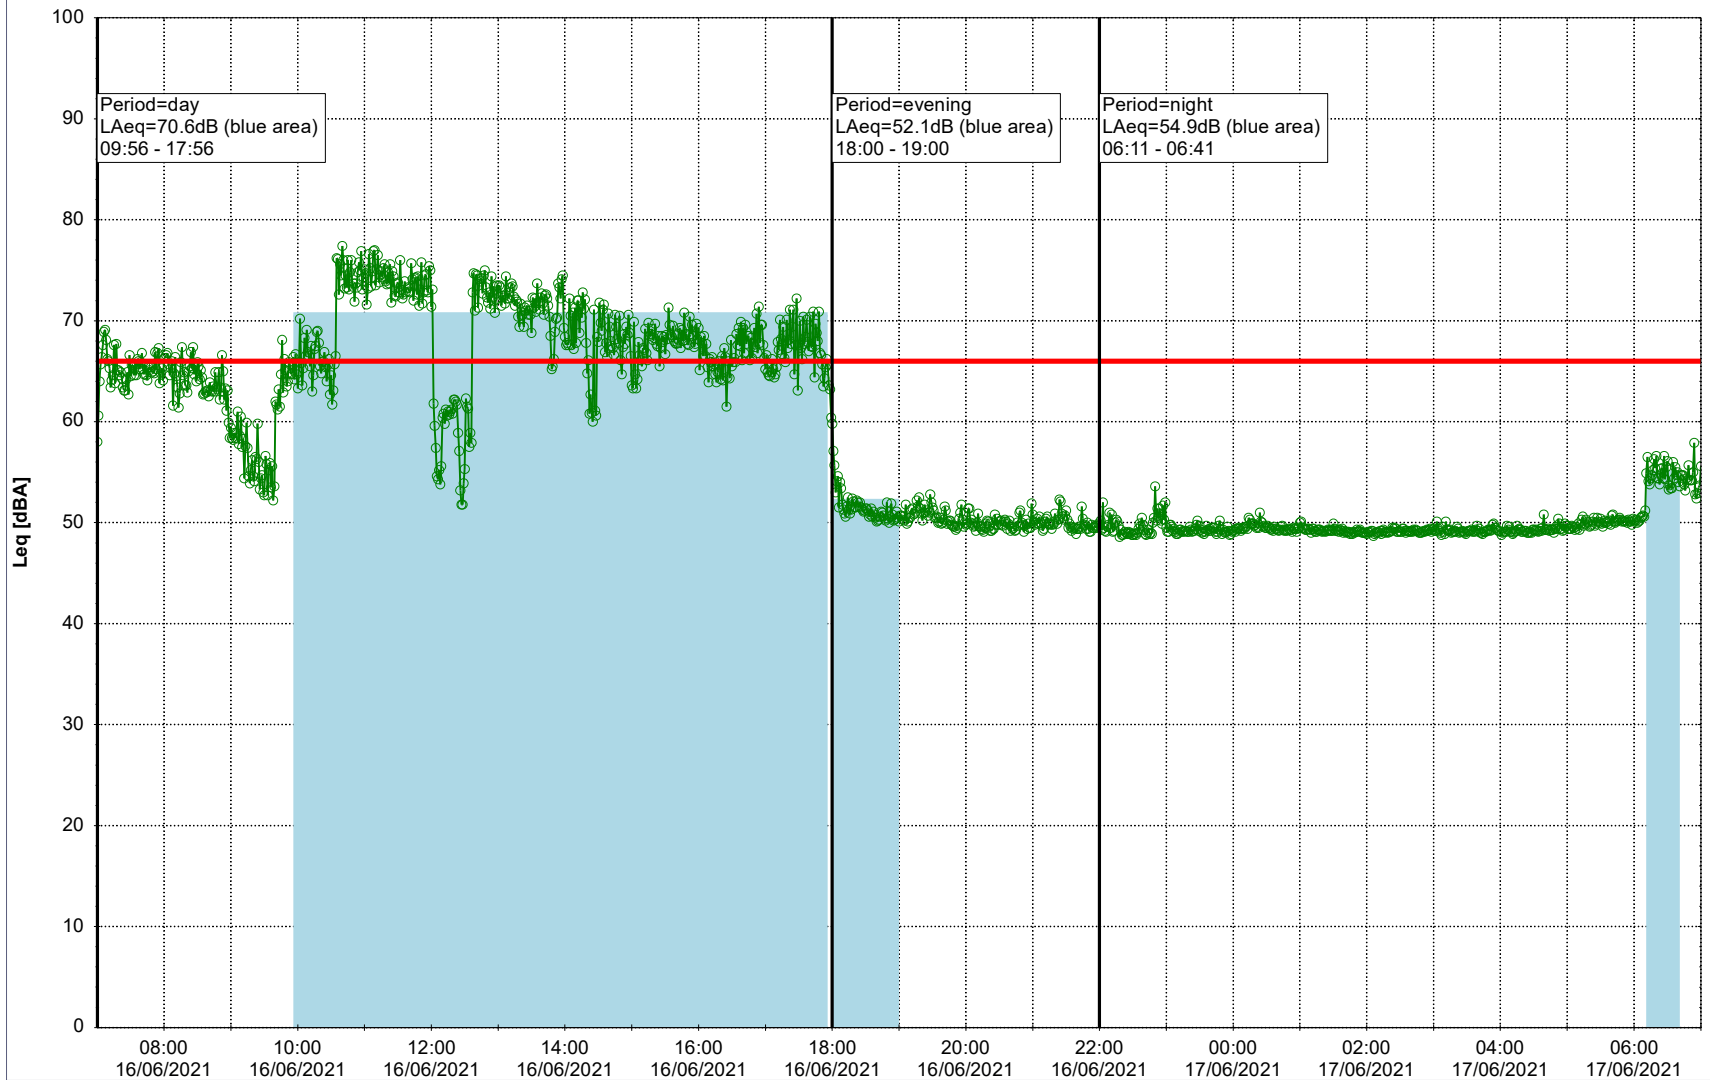

### Noise Time Related Diagram

15/06/2021  
16/06/2021

○○○ EBR-OVK\_NS02

Project: Kronos Sydhavnen  
Construction: Enghave Brygge  
Location: N-V

Plan View

Remarks

- Ørsted Værket

### Noise Time Related Diagram

16/06/2021  
17/06/2021

○○○ EBR-OVK\_NS02

Project: Kronos Sydhavnen  
Construction: Enghave Brygge  
Location: N-V

Plan View

Remarks

- Ørsted Værket