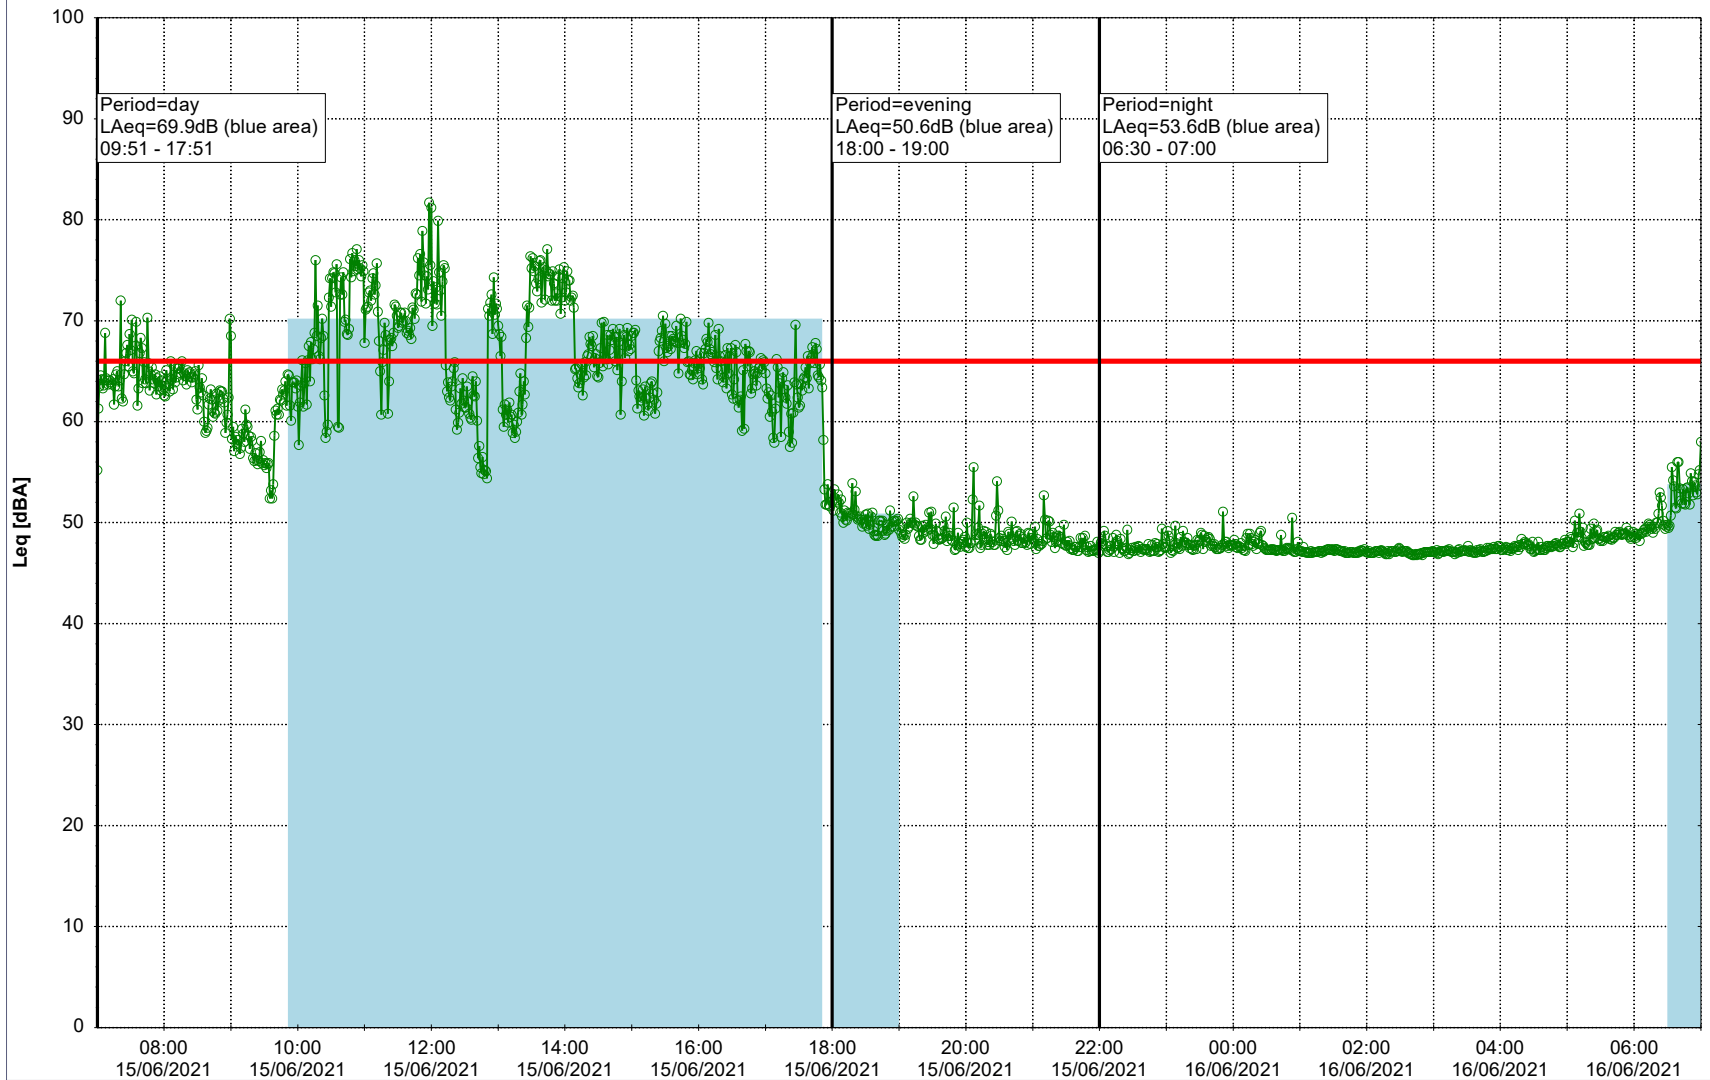

### Noise Time Related Diagram

14/06/2021  
15/06/2021

○○○ EBR-OVK\_NS02

Project: Kronos Sydhavnen  
Construction: Enghave Brygge  
Location: N-V

Plan View

Remarks

- Ørsted Værket

### Noise Time Related Diagram

15/06/2021  
16/06/2021

○○○ EBR-OVK\_NS02

Project: Kronos Sydhavnen  
Construction: Enghave Brygge  
Location: N-V

Plan View

Remarks

- Ørsted Værket