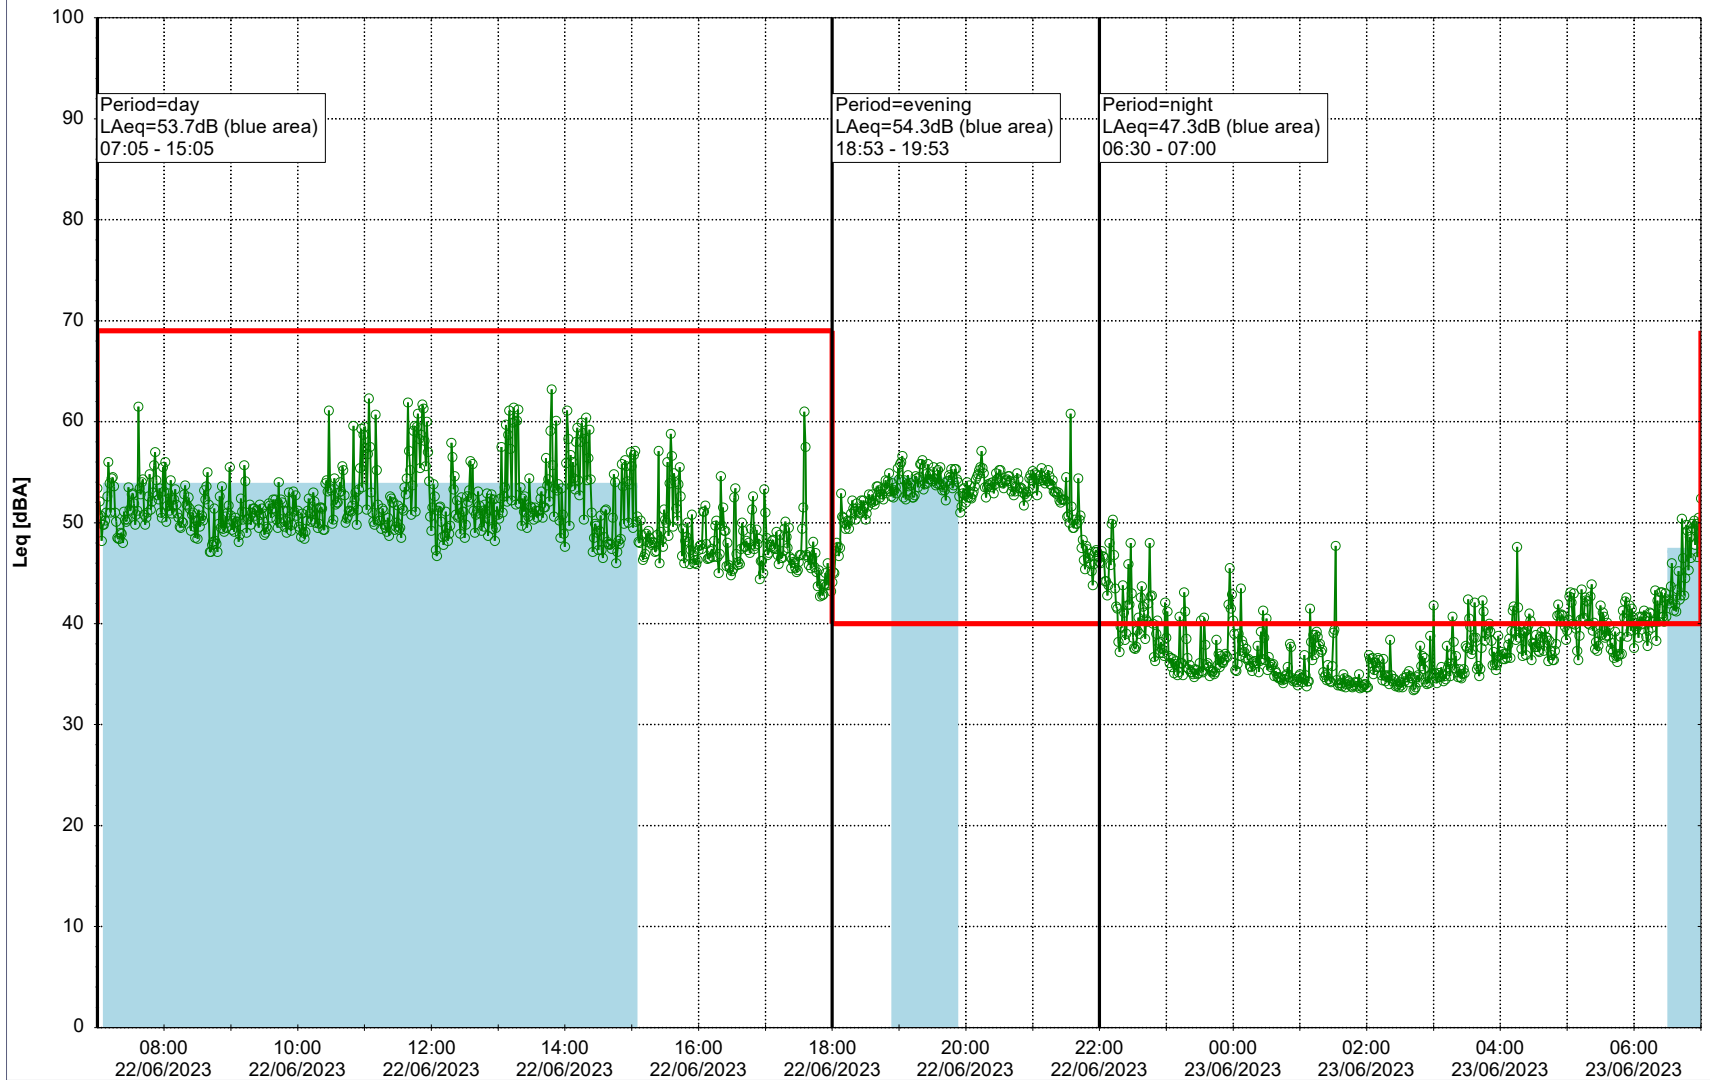

Remarks

- Ørsted Værket

Noise Time Related Diagram

21/06/2023
22/06/2023

○○○ EBR-OVK_NS02

Project: Kronos Sydhavnen
Construction: Enghave Brygge
Location: N-V

Plan View

Remarks

- Ørsted Værket

Noise Time Related Diagram

22/06/2023
23/06/2023

○○○ EBR-OVK_NS02

Project: Kronos Sydhavnen
Construction: Enghave Brygge
Location: N-V

Plan View

Remarks

- Ørsted Værket

Noise Time Related Diagram

23/06/2023
24/06/2023

○○○○ EBR-OVK_NS02

Project: Kronos Sydhavnen
Construction: Enghave Brygge
Location: N-V

Plan View

Remarks

- Ørsted Værket

Noise Time Related Diagram