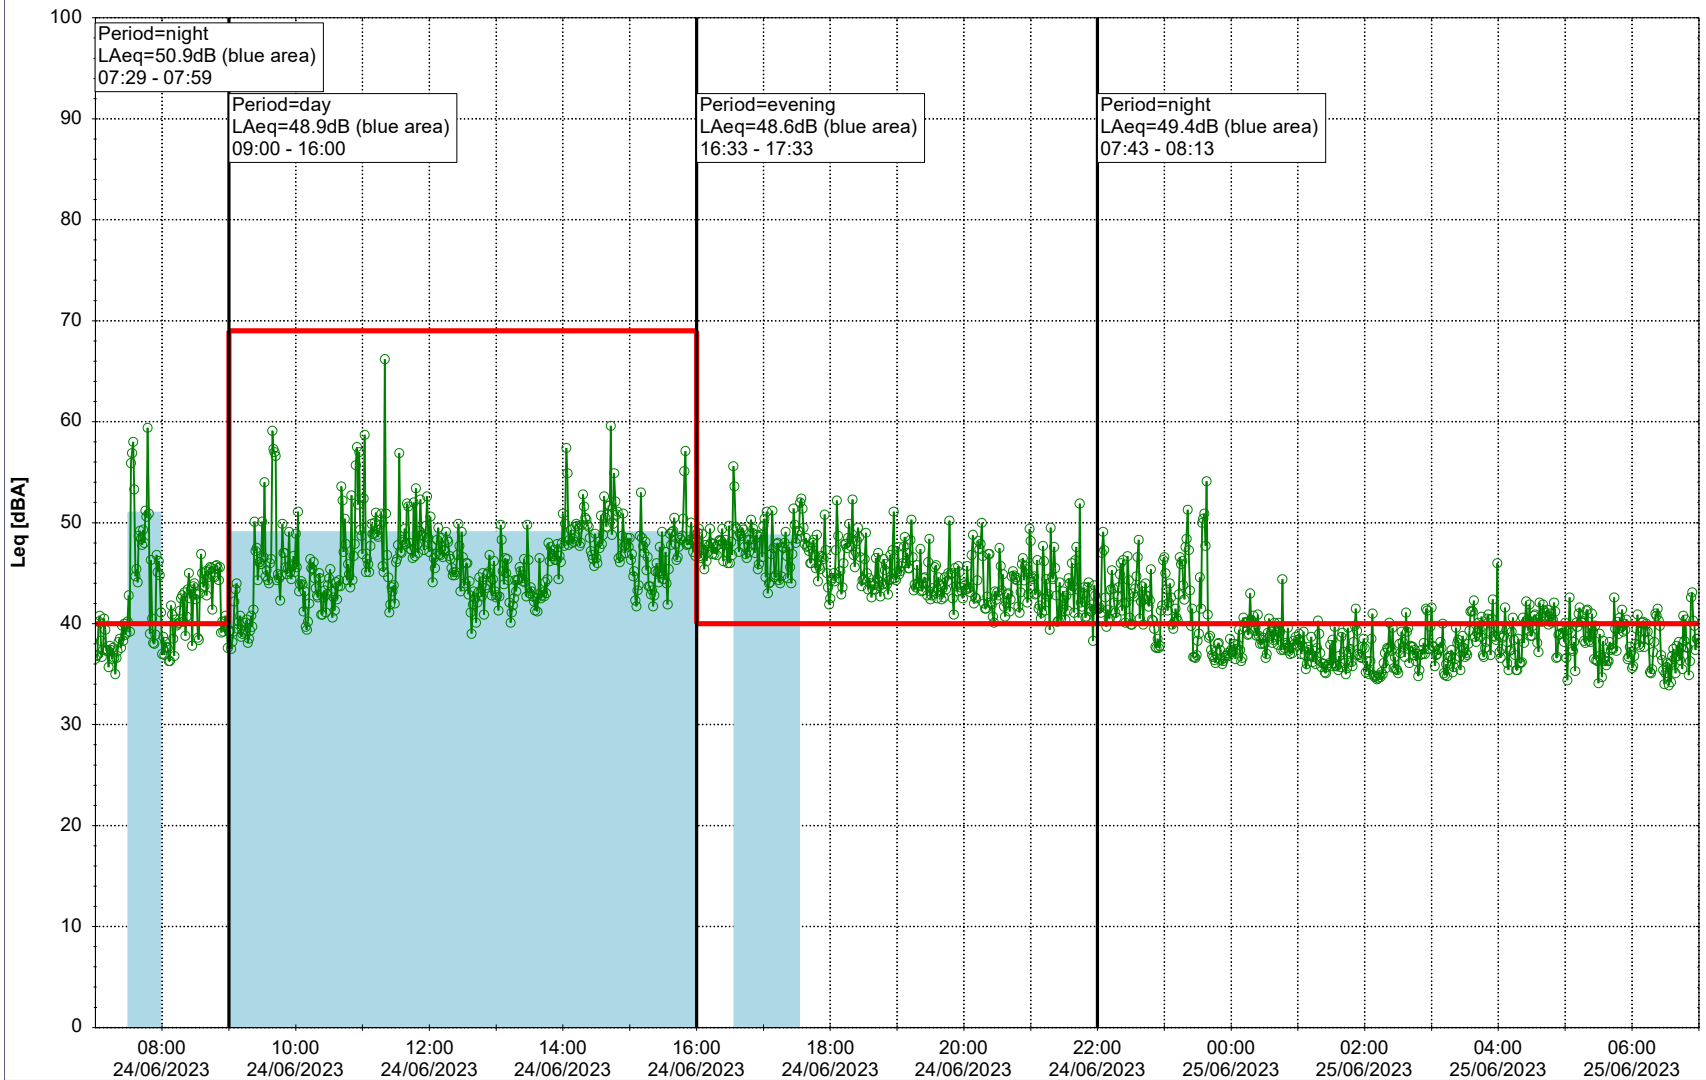

Noise Time Related Diagram

23/06/2023
24/06/2023

○○○○ EBR-OVK_NS02

Project: Kronos Sydhavnen
Construction: Enghave Brygge
Location: N-V

Plan View

Remarks

- Ørsted Værket

Noise Time Related Diagram

24/06/2023
25/06/2023

○○○○ EBR-OVK_NS02

Project: Kronos Sydhavnen
Construction: Enghave Brygge
Location: N-V

Plan View

Remarks

- Ørsted Værket

Noise Time Related Diagram

25/06/2023
26/06/2023