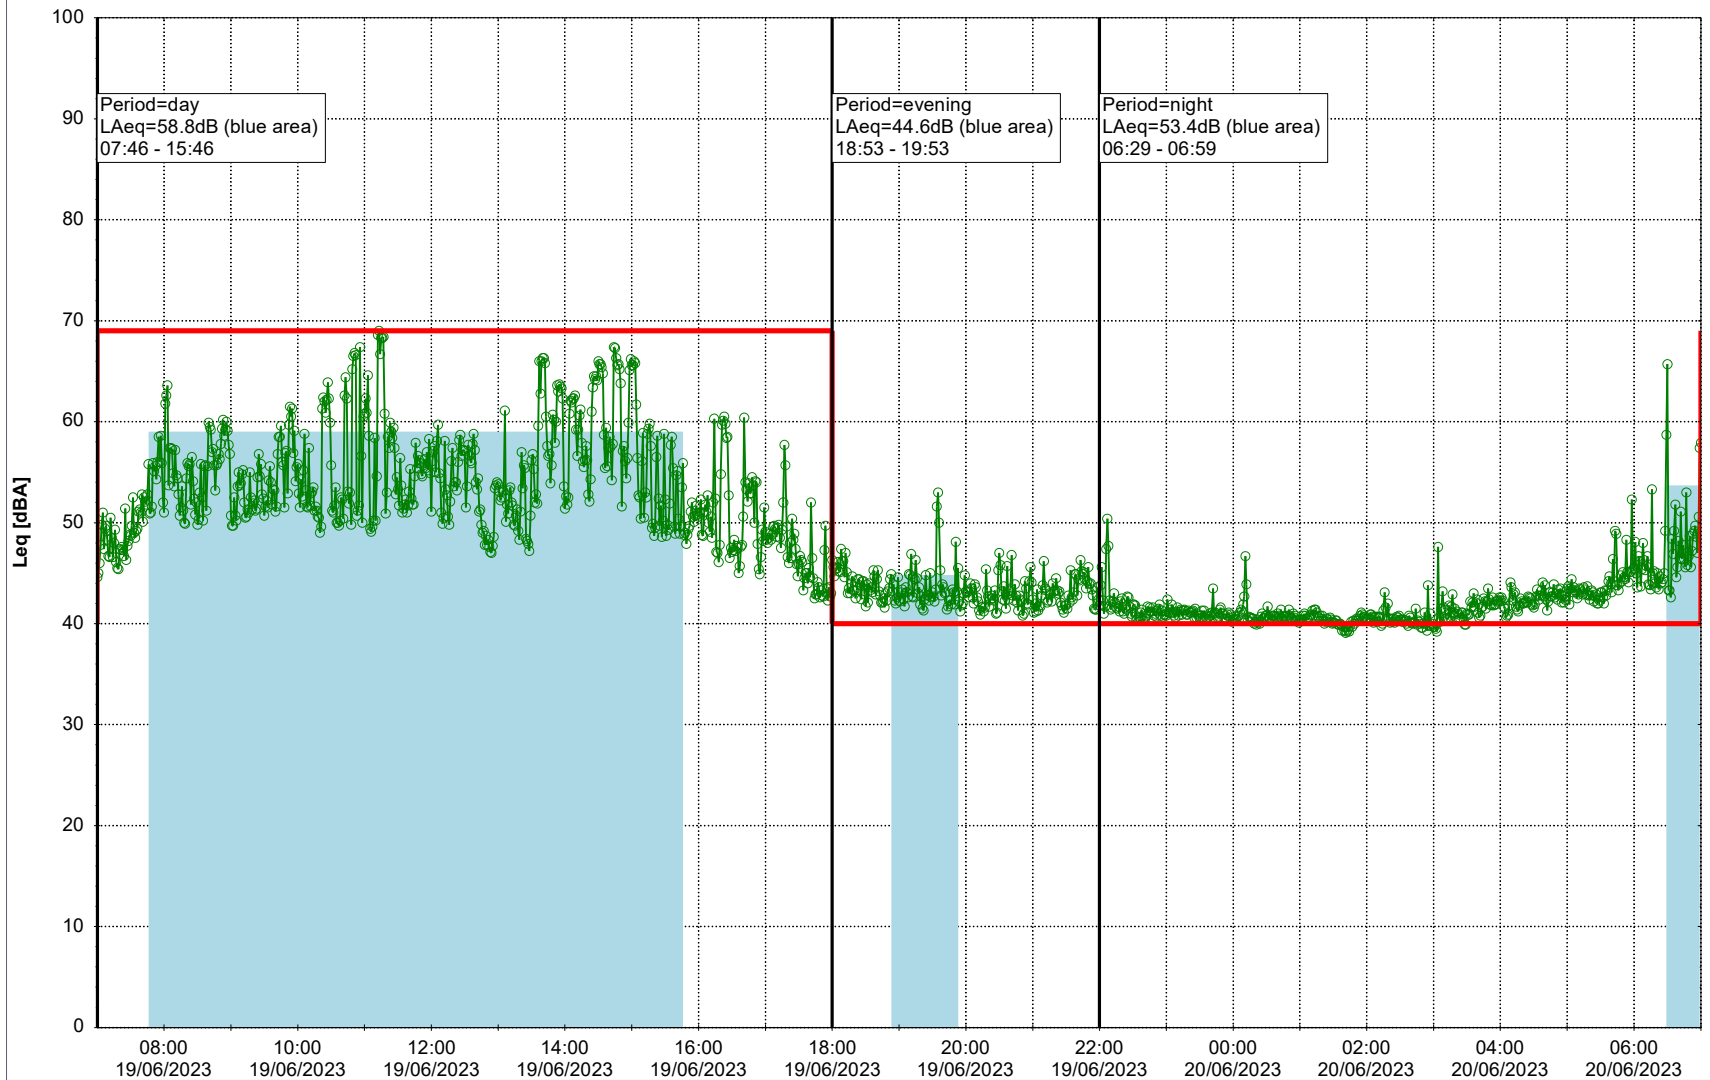

Project: Kronos Sydhavnen
Construction: Enghave Brygge
Location: N-V

Plan View

Remarks

- Ørsted Værket

Noise Time Related Diagram

19/06/2023
20/06/2023

○○○ EBR-OVK_NS02

Project: Kronos Sydhavnen
Construction: Enghave Brygge
Location: N-V

Plan View

Remarks

- Ørsted Værket

Noise Time Related Diagram

20/06/2023
21/06/2023

○○○ EBR-OVK_NS02

Project: Kronos Sydhavnen
Construction: Enghave Brygge
Location: N-V

Plan View