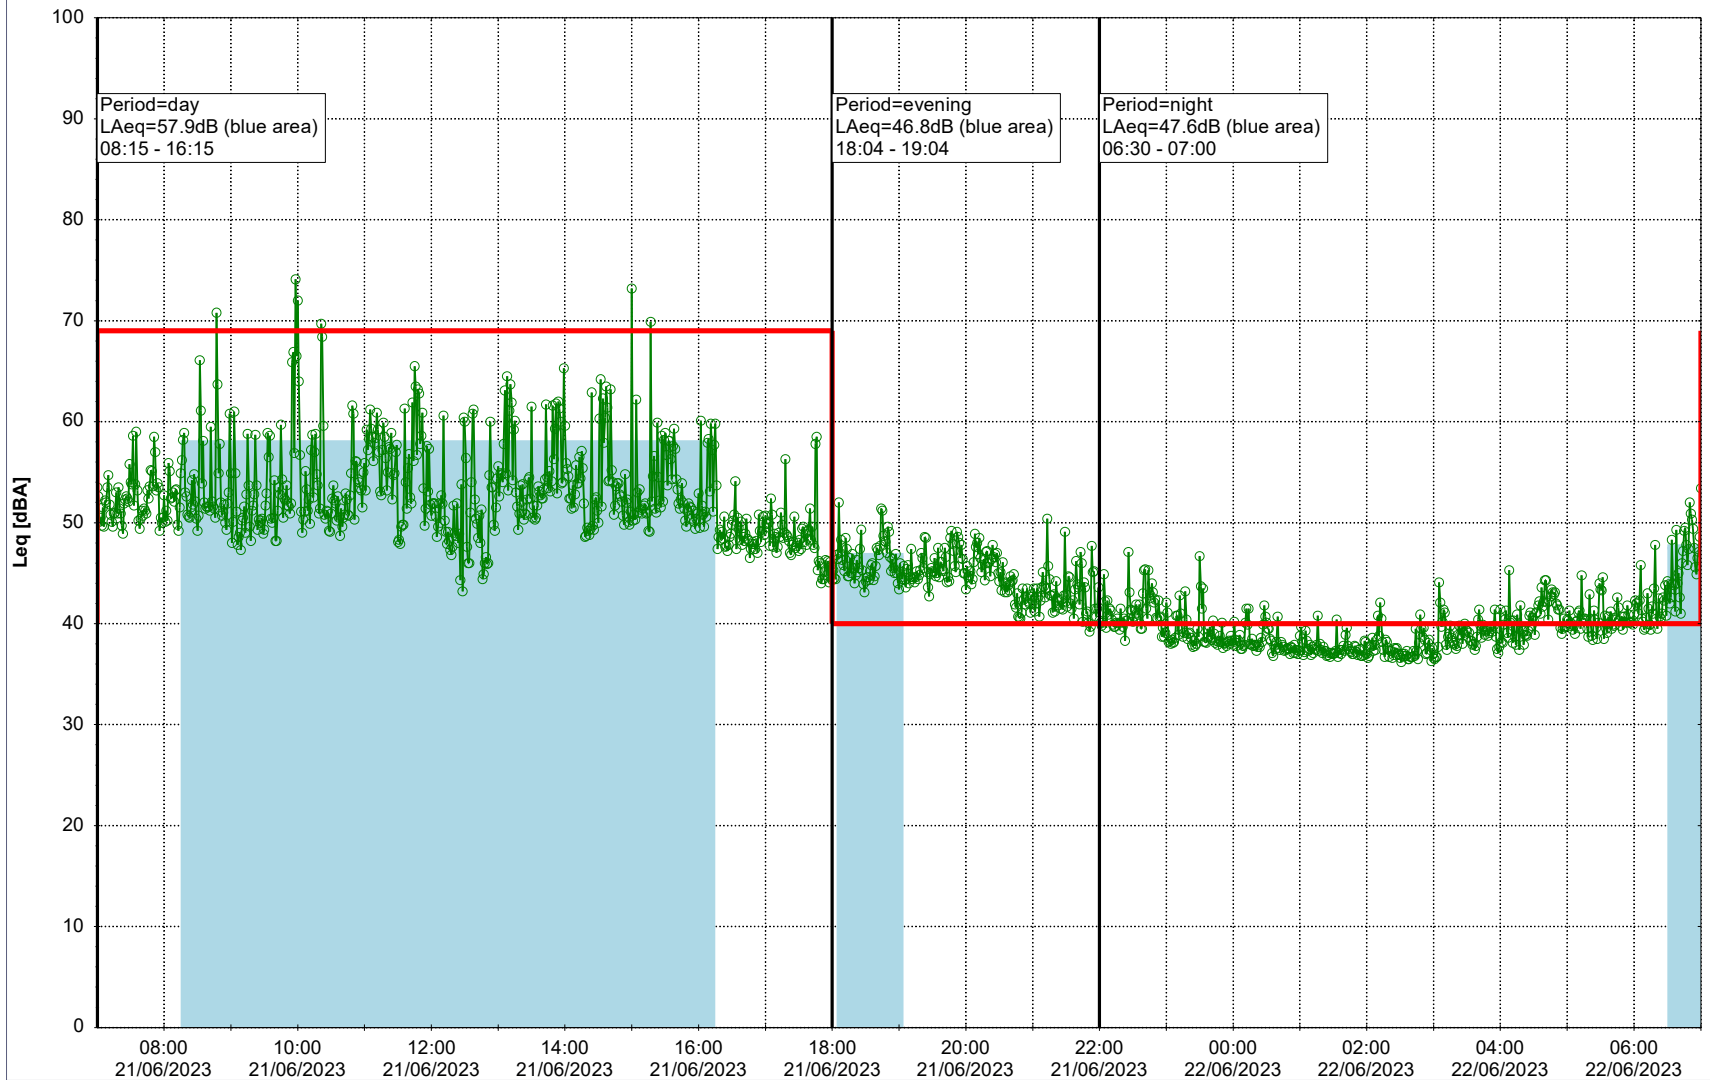

Plan View

Remarks

- Ørsted Værket

Noise Time Related Diagram

20/06/2023
21/06/2023

○○○ EBR-OVK_NS02

Project: Kronos Sydhavnen
Construction: Enghave Brygge
Location: N-V

Plan View

Remarks

- Ørsted Værket

Noise Time Related Diagram

21/06/2023
22/06/2023

○○○ EBR-OVK_NS02

Project: Kronos Sydhavnen
Construction: Enghave Brygge
Location: N-V

Plan View

Remarks