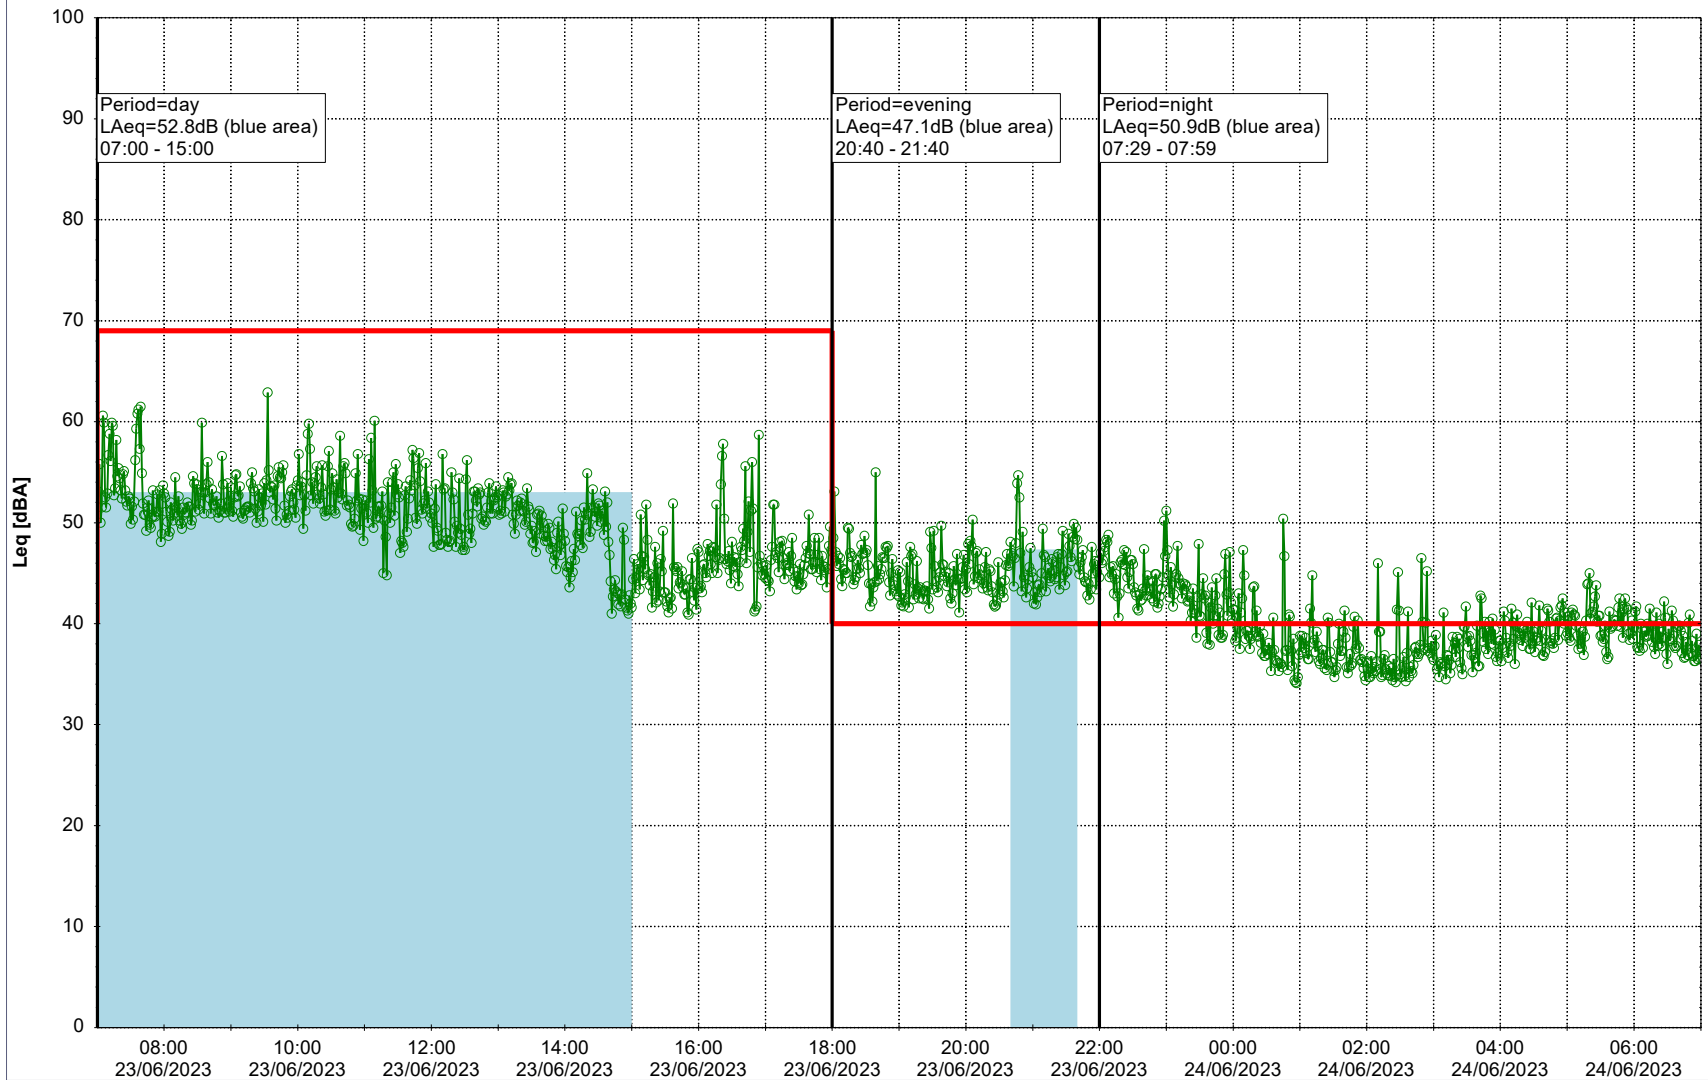

- Ørsted Værket

Noise Time Related Diagram

22/06/2023
23/06/2023

○○○ EBR-OVK_NS02

Project: Kronos Sydhavnen
Construction: Enghave Brygge
Location: N-V

Plan View

Remarks

- Ørsted Værket

Noise Time Related Diagram

23/06/2023
24/06/2023

○○○○ EBR-OVK_NS02

Project: Kronos Sydhavnen
Construction: Enghave Brygge
Location: N-V

Plan View

Remarks

- Ørsted Værket

Noise Time Related Diagram