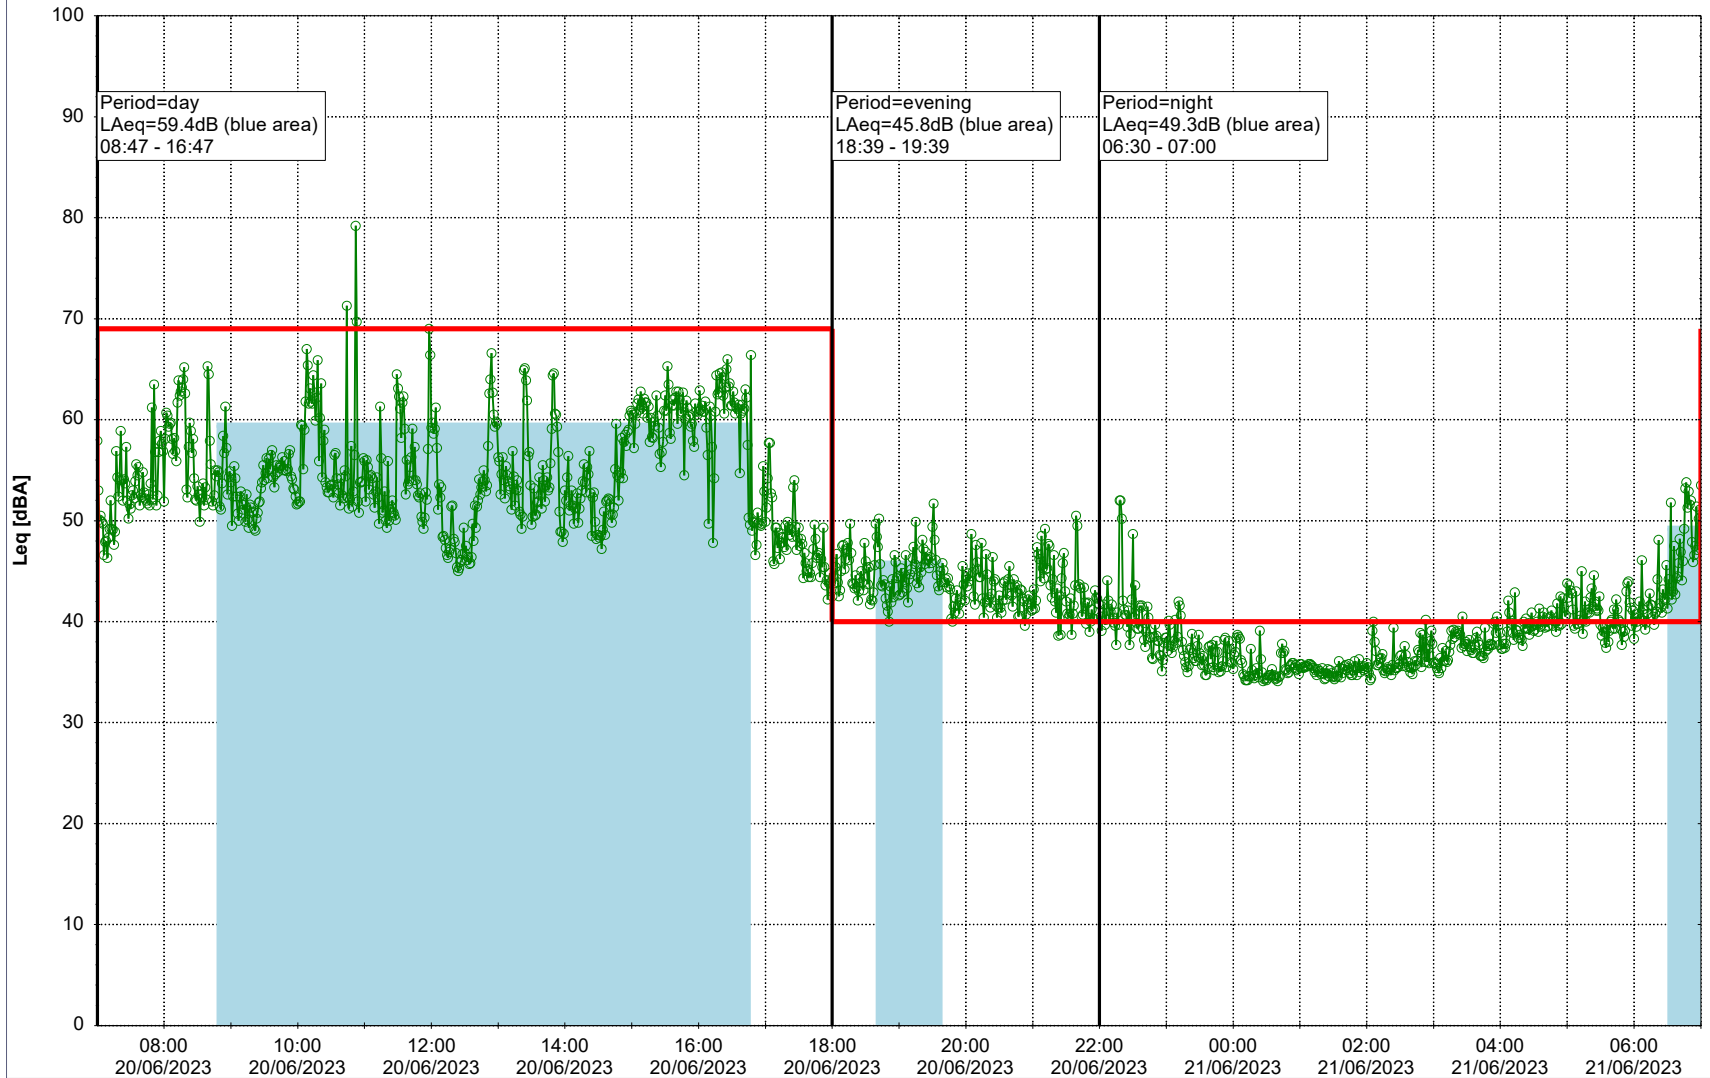

Plan View

Remarks

- Ørsted Værket

Noise Time Related Diagram

20/06/2023
21/06/2023

○○○ EBR-OVK_NS02

Project: Kronos Sydhavnen
Construction: Enghave Brygge
Location: N-V

Plan View

Remarks

- Ørsted Værket

Noise Time Related Diagram

21/06/2023
22/06/2023

○○○ EBR-OVK_NS02

Project: Kronos Sydhavnen
Construction: Enghave Brygge
Location: N-V

Plan View

Remarks

- Ørsted Værket

Noise Time Related Diagram

22/06/2023
23/06/2023

○○○ EBR-OVK_NS02

Project: Kronos Sydhavnen
Construction: Enghave Brygge
Location: N-V

Plan View

Remarks

- Ørsted Værket

Noise Time Related Diagram

23/06/2023
24/06/2023

○○○○ EBR-OVK_NS02

Project: Kronos Sydhavnen
Construction: Enghave Brygge
Location: N-V

Plan View

Remarks

- Ørsted Værket

Noise Time Related Diagram