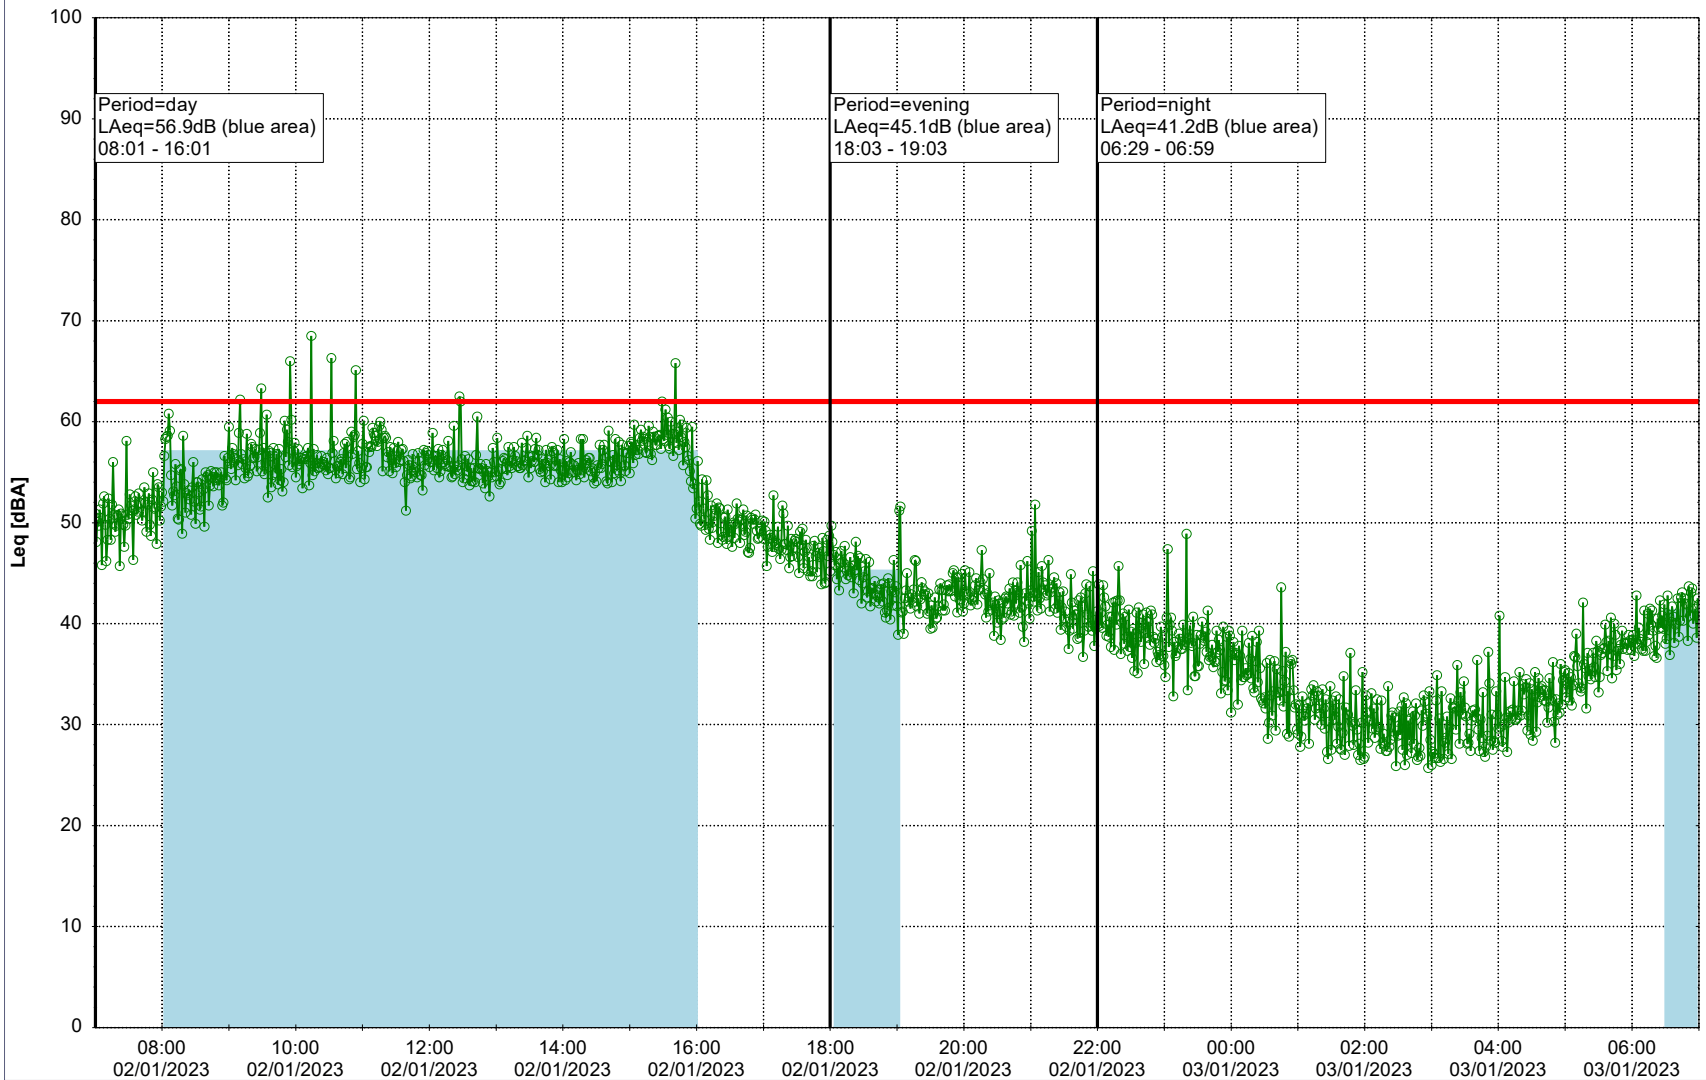

Project: Kronos Sydhavnen
Construction: Gåsebæk
Location: N-V

Plan View

Remarks

...

Noise Time Related Diagram

02/01/2023
03/01/2023

○○○ GAB_NS01

Project: Kronos Sydhavnen
Construction: Gåsebæk
Location: N-V

03/01/2023
04/01/2023

Plan View

Remarks

...

Noise Time Related Diagram

○○○ GAB_NS01

Project: Kronos Sydhavnen
Construction: Gåsebæk
Location: N-V

Plan View

Remarks

...

Noise Time Related Diagram

04/01/2023
05/01/2023

○○○ GAB_NS01

Project: Kronos Sydhavnen
Construction: Gåsebæk
Location: N-V

05/01/2023
06/01/2023

Plan View

Remarks

...

Noise Time Related Diagram

○○○ GAB_NS01