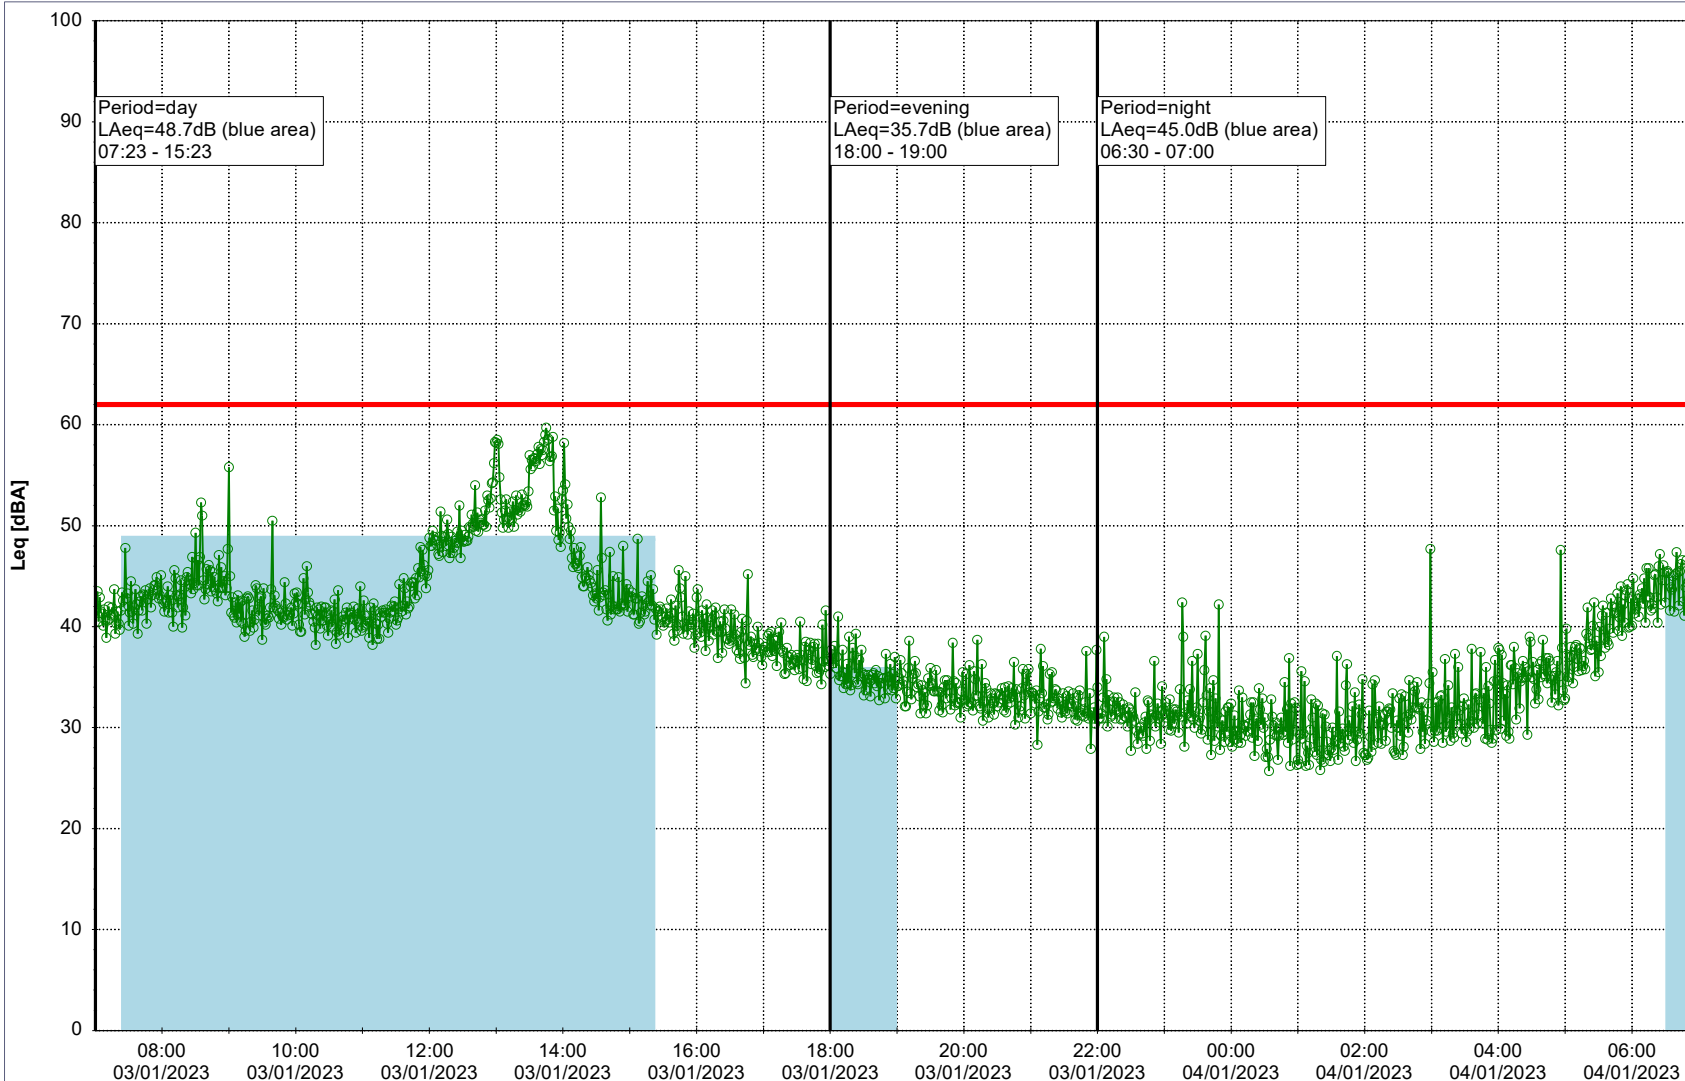

Project: Kronos Sydhavnen
Construction: Gåsebæk
Location: N-V

Plan View

Remarks

...

Noise Time Related Diagram

02/01/2023
03/01/2023

○○○ GAB_NS01

Project: Kronos Sydhavnen
Construction: Gåsebæk
Location: N-V

03/01/2023
04/01/2023

Plan View

Remarks

...

Noise Time Related Diagram

○○○ GAB_NS01

Project: Kronos Sydhavnen
Construction: Gåsebæk
Location: N-V

Plan View

Remarks

...

Noise Time Related Diagram

04/01/2023
05/01/2023

○○○ GAB_NS01

Project: Kronos Sydhavnen
Construction: Gåsebæk
Location: N-V

05/01/2023
06/01/2023

Plan View

Remarks

...

Noise Time Related Diagram

○○○ GAB_NS01