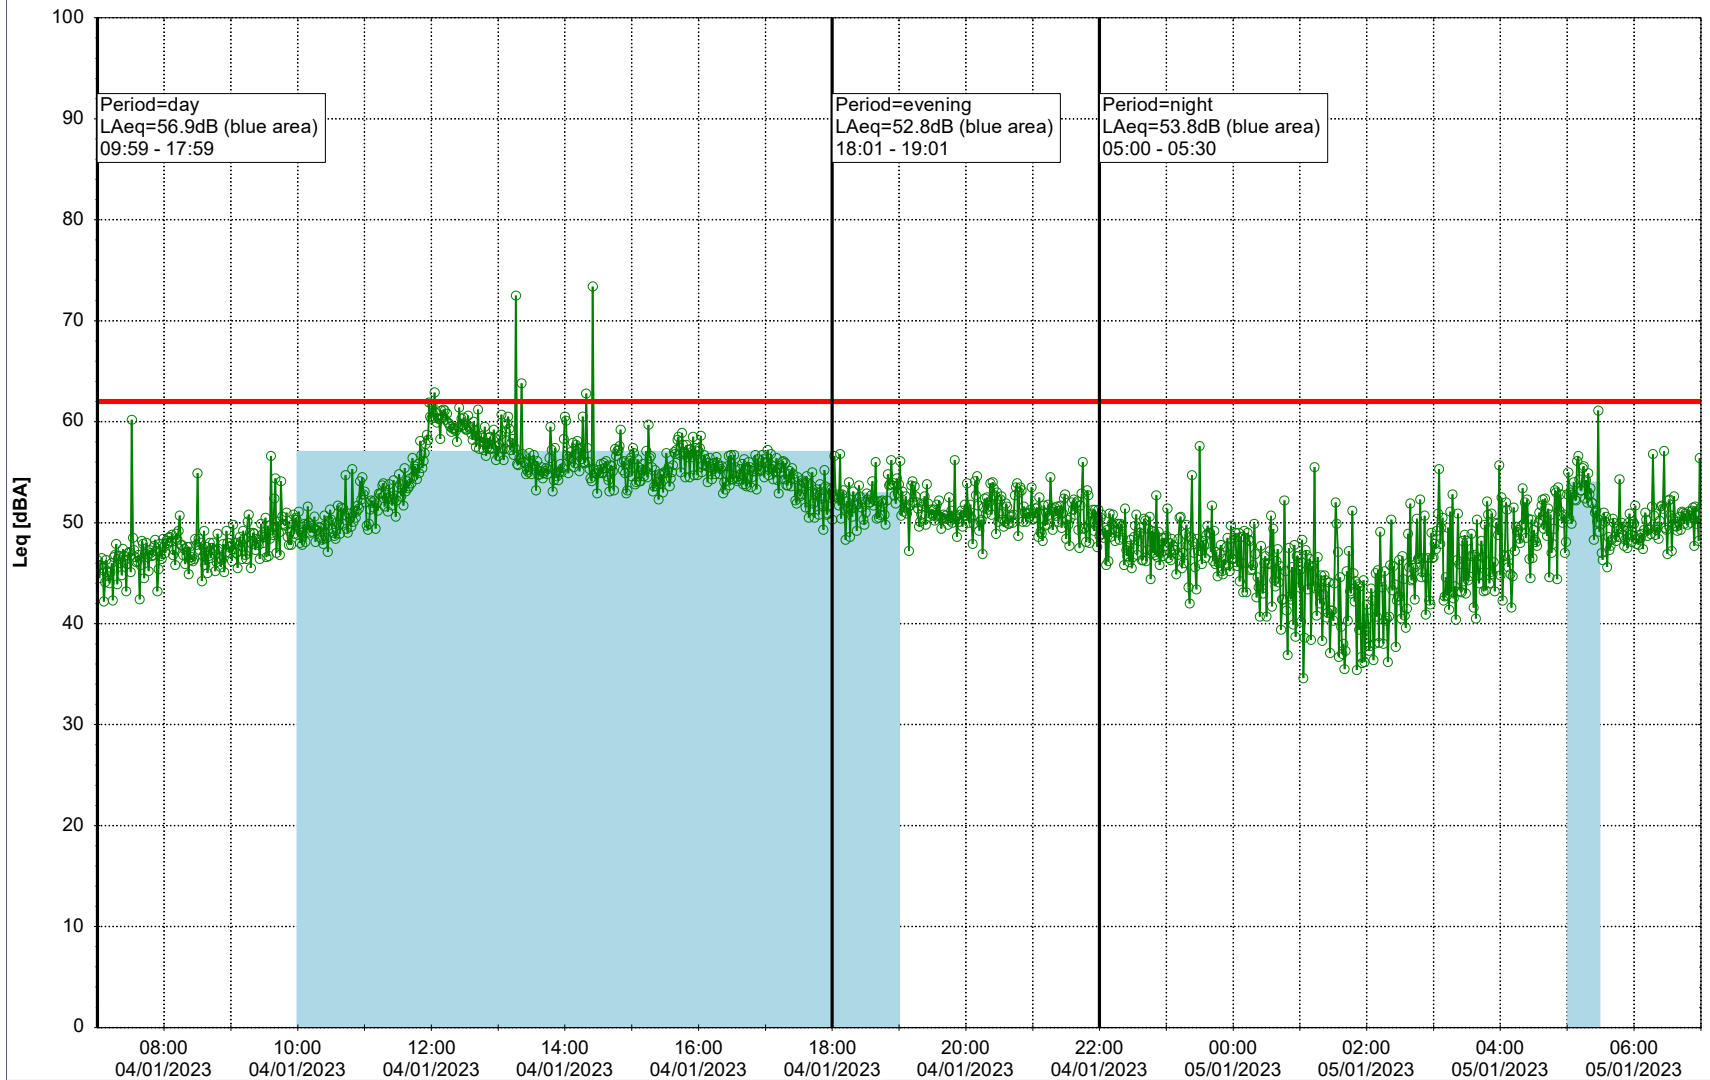

Project: Kronos Sydhavnen
Construction: Gåsebæk
Location: N-V

Plan View

Remarks

...

Noise Time Related Diagram

02/01/2023
03/01/2023

○○○ GAB_NS01

Project: Kronos Sydhavnen
Construction: Gåsebæk
Location: N-V

03/01/2023
04/01/2023

Plan View

Remarks

...

Noise Time Related Diagram

○○○ GAB_NS01

Project: Kronos Sydhavnen
Construction: Gåsebæk
Location: N-V

Plan View

Remarks

...

Noise Time Related Diagram

04/01/2023
05/01/2023

○○○ GAB_NS01

Project: Kronos Sydhavnen
Construction: Gåsebæk
Location: N-V

05/01/2023
06/01/2023

Plan View

Remarks

...

Noise Time Related Diagram

○○○ GAB_NS01