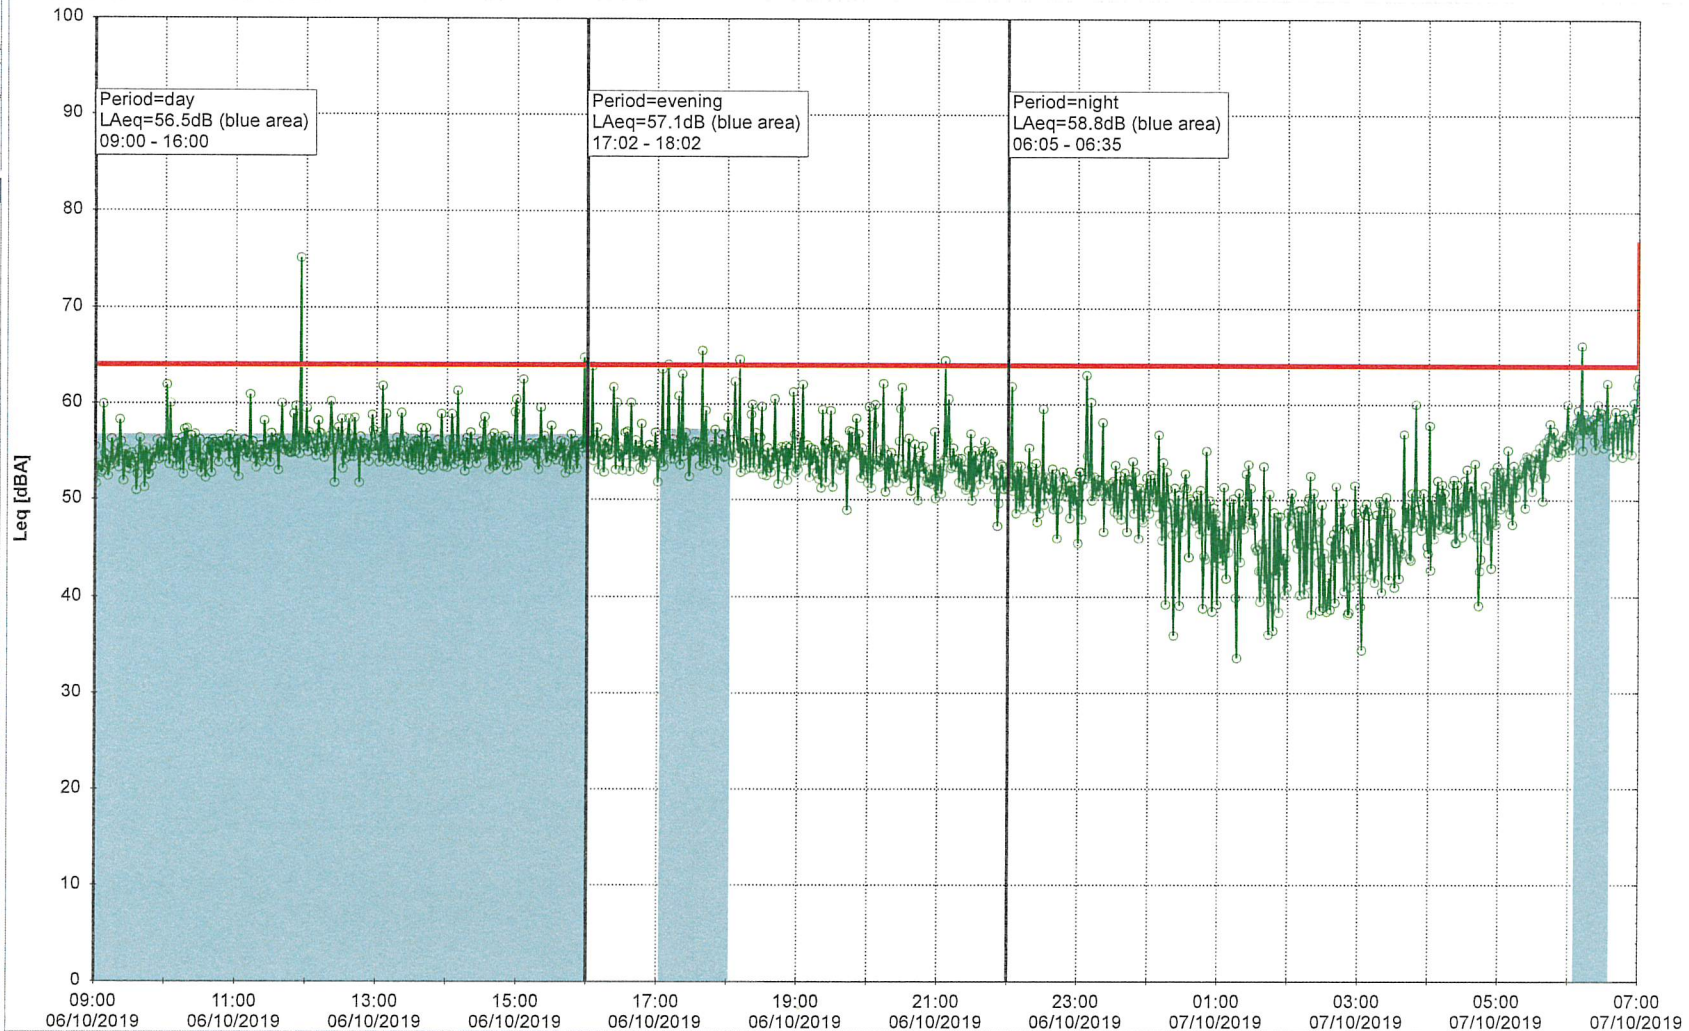

### Noise Time Related Diagram

GAB\_NS01

Project: Kronos Sydhavnen  
Construction: Gåsebæk  
Location: N-V

Remarks

...

### Noise Time Related Diagram

06/10/2019  
07/10/2019

GAB\_NS01

Project: Kronos Sydhavnen  
Construction: Gåsebæk  
Location: N-V