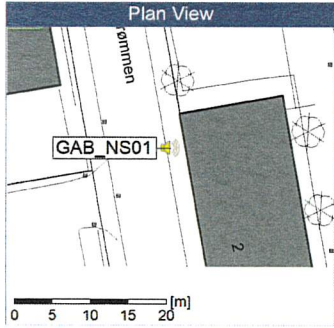

### Noise Time Related Diagram

GAB\_NS01

Project: Kronos Sydhavnen  
Construction: Gåsebæk  
Location: N-V

Remarks

...