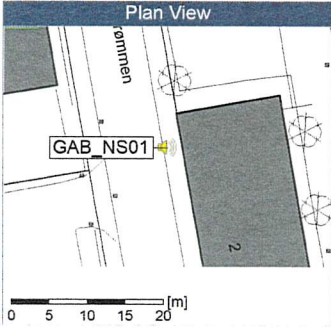

Project: Kronos Sydhavnen
Construction: Gåsebæk
Location: N-V

02/10/2019
03/10/2019

Noise Time Related Diagram

GAB_NS01