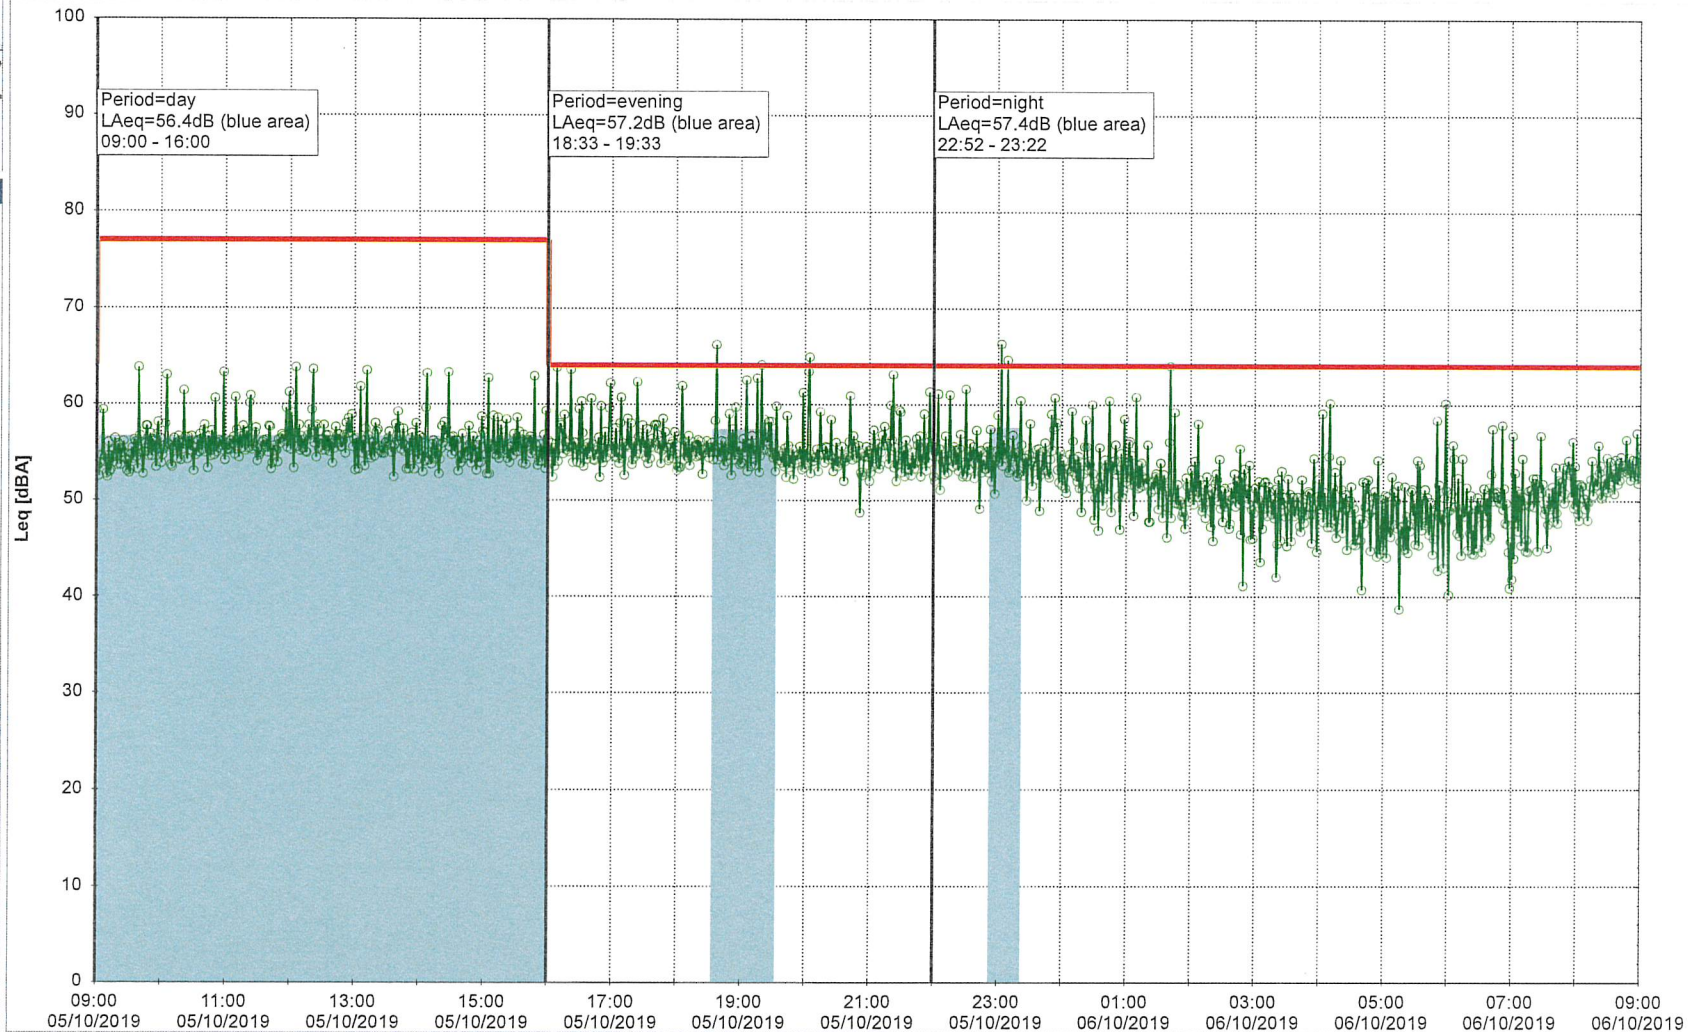

### Noise Time Related Diagram

04/10/2019  
05/10/2019

GAB\_NS01

Project: Kronos Sydhavnen  
Construction: Gåsebæk  
Location: N-V

05/10/2019  
06/10/2019

Remarks

...

### Noise Time Related Diagram

GAB\_NS01

Project: Kronos Sydhavnen  
Construction: Gåsebæk  
Location: N-V

Remarks

...

### Noise Time Related Diagram

06/10/2019  
07/10/2019

GAB\_NS01

Project: Kronos Sydhavnen  
Construction: Gåsebæk  
Location: N-V