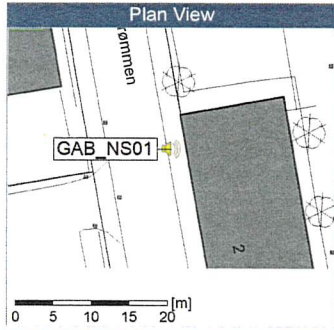

### Noise Time Related Diagram

04/10/2019  
05/10/2019

GAB\_NS01

Project: Kronos Sydhavnen  
Construction: Gåsebæk  
Location: N-V

05/10/2019  
06/10/2019

Remarks

...