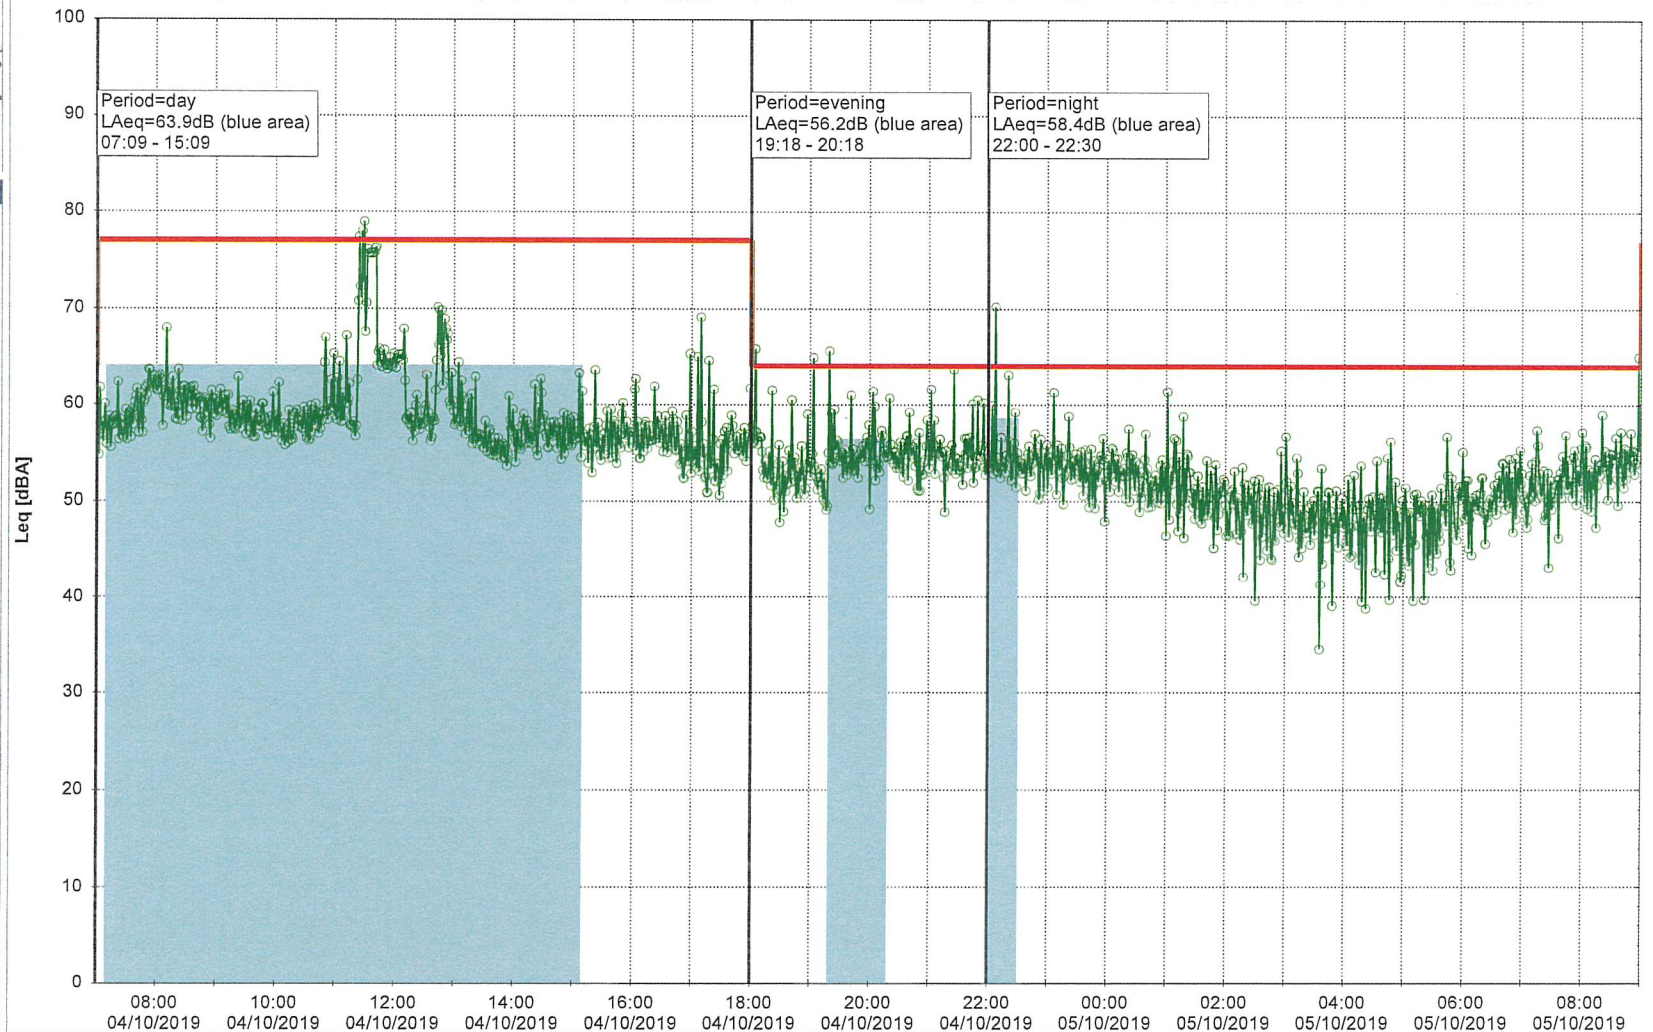

### Noise Time Related Diagram

03/10/2019  
04/10/2019

GAB\_NS01

Project: Kronos Sydhavnen  
Construction: Gåsebæk  
Location: N-V

Remarks

...

### Noise Time Related Diagram

04/10/2019  
05/10/2019

GAB\_NS01

Project: Kronos Sydhavnen  
Construction: Gåsebæk  
Location: N-V

05/10/2019  
06/10/2019

Remarks

...