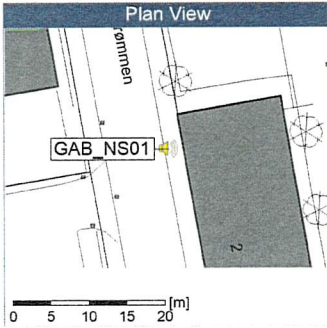

Project: Kronos Sydhavnen
Construction: Gåsebæk
Location: N-V

01/10/2019
02/10/2019

Noise Time Related Diagram