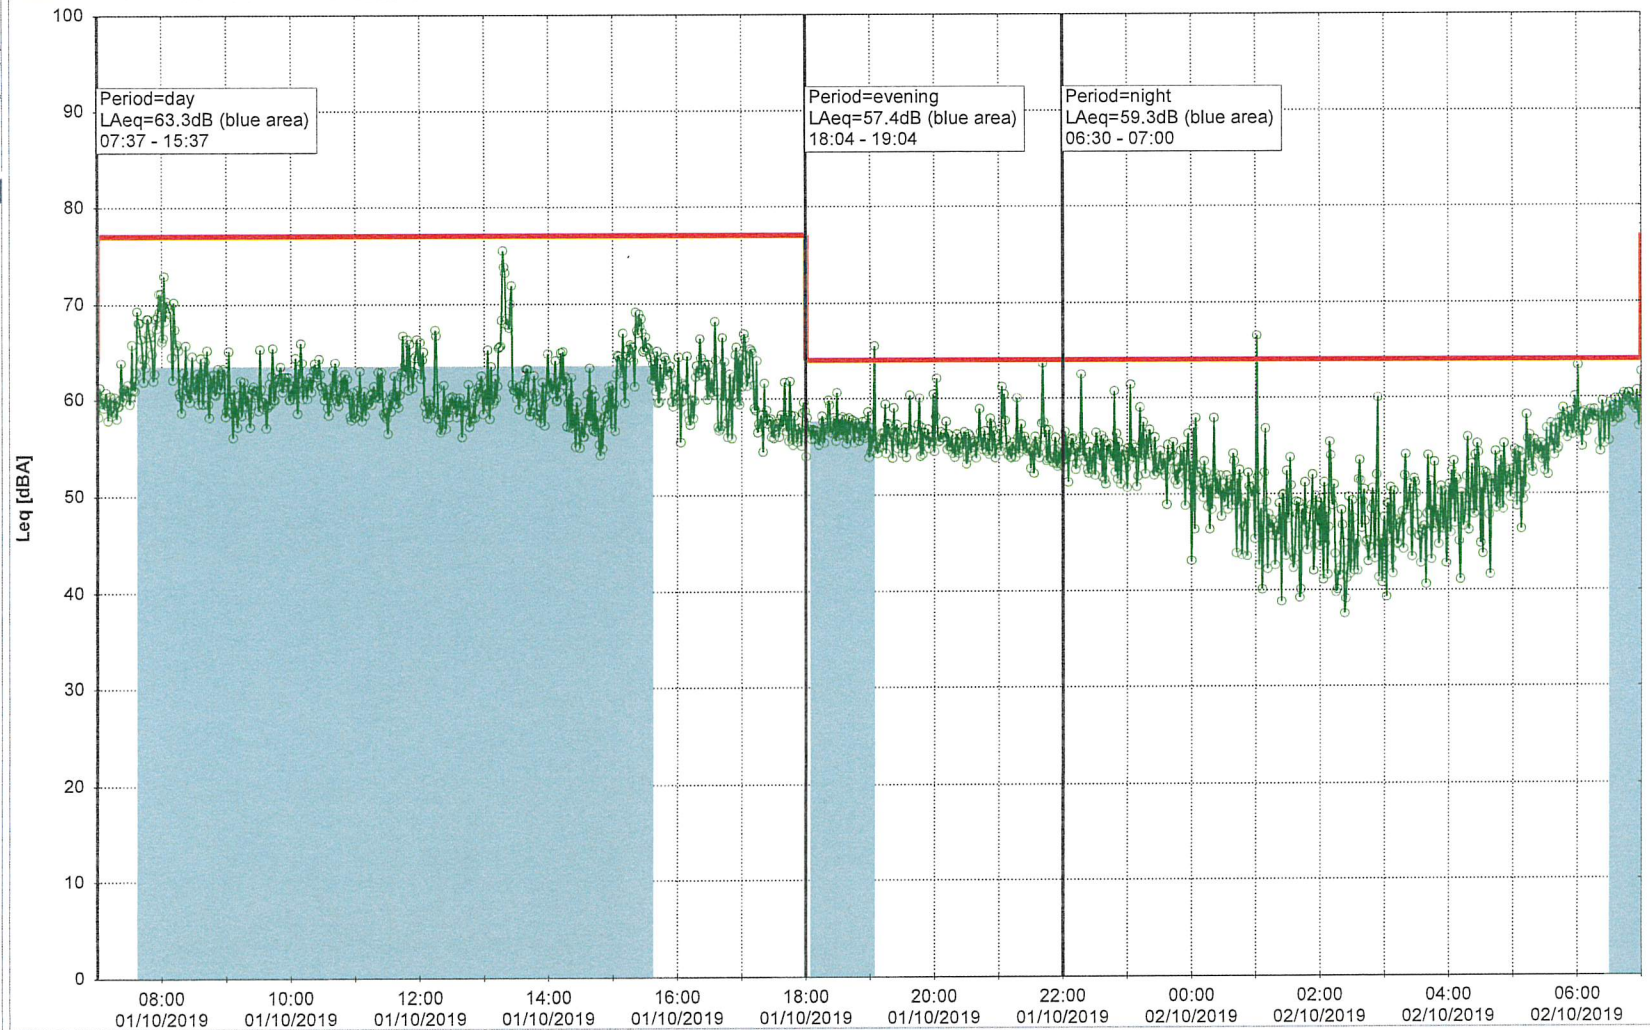

Project: Kronos Sydhavnen  
Construction: Gåsebæk  
Location: N-V

01/10/2019  
02/10/2019

### Noise Time Related Diagram

GAB\_NS01

Remarks

...

Project: Kronos Sydhavnen  
Construction: Gåsebæk  
Location: N-V

02/10/2019  
03/10/2019

### Noise Time Related Diagram

GAB\_NS01

Project: Kronos Sydhavnen  
Construction: Gåsebæk  
Location: N-V

Remarks

...

### Noise Time Related Diagram

03/10/2019  
04/10/2019

GAB\_NS01

Project: Kronos Sydhavnen  
Construction: Gåsebæk  
Location: N-V

Remarks

...