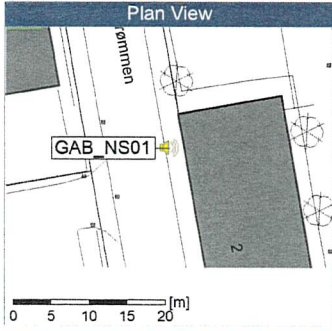

### Noise Time Related Diagram

03/10/2019  
04/10/2019

GAB\_NS01

Project: Kronos Sydhavnen  
Construction: Gåsebæk  
Location: N-V

Remarks

...