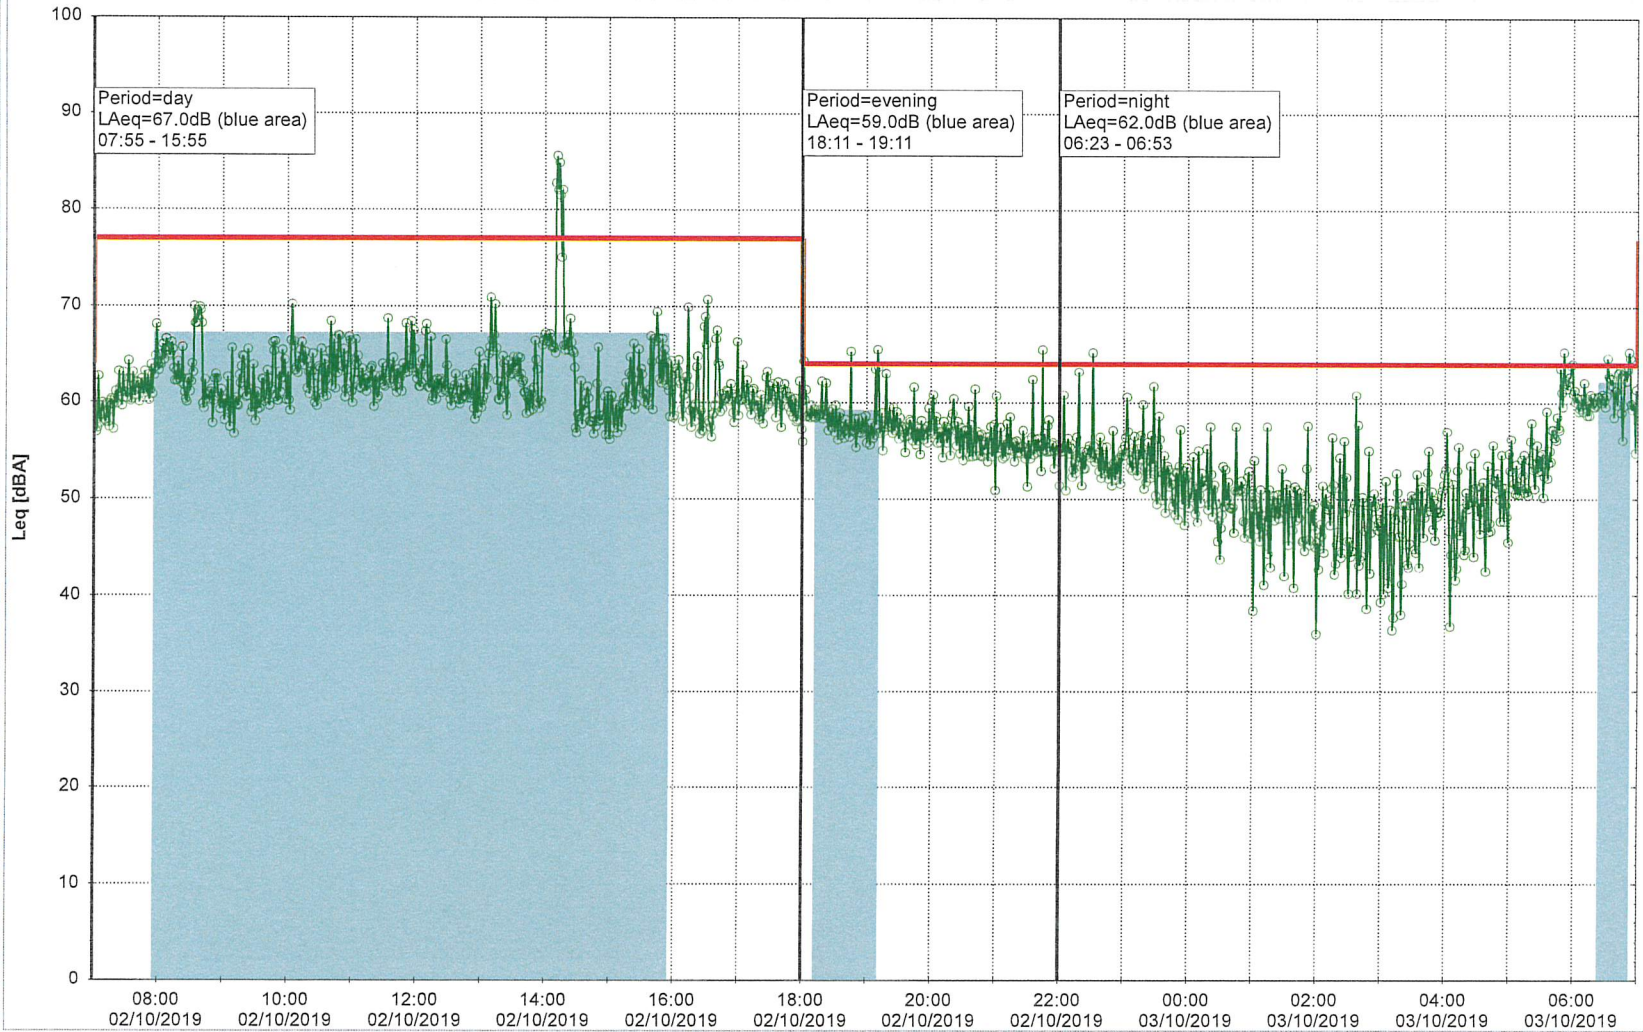

### Noise Time Related Diagram

GAB\_NS01

Remarks

...

Project: Kronos Sydhavnen  
Construction: Gåsebæk  
Location: N-V

02/10/2019  
03/10/2019

### Noise Time Related Diagram

GAB\_NS01

Project: Kronos Sydhavnen  
Construction: Gåsebæk  
Location: N-V

Remarks

...

### Noise Time Related Diagram

03/10/2019  
04/10/2019

GAB\_NS01

Project: Kronos Sydhavnen  
Construction: Gåsebæk  
Location: N-V

Remarks

...