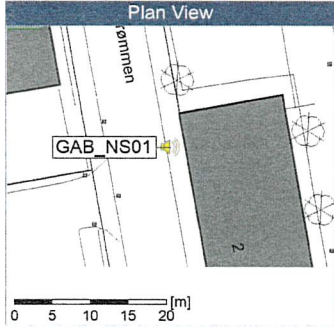

Project: Kronos Sydhavnen
Construction: Gåsebæk
Location: N-V

Noise Time Related Diagram

07/10/2019
08/10/2019

○ GAB_NS01

Remarks

...