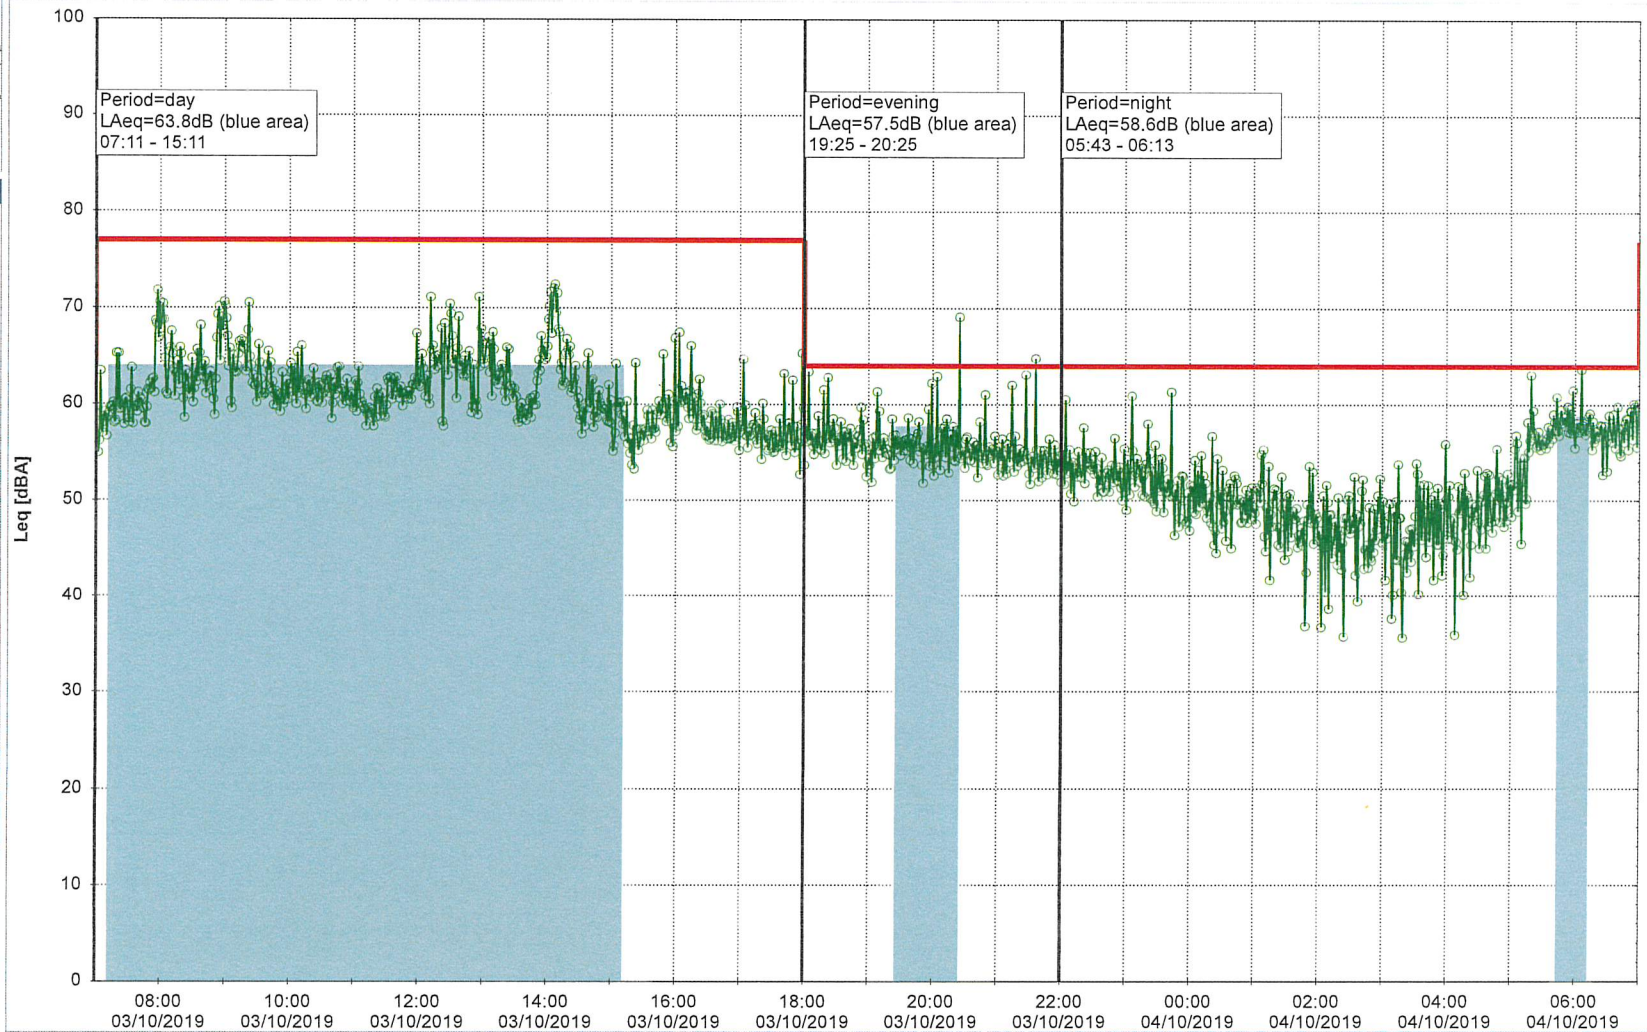

### Noise Time Related Diagram

GAB\_NS01

Project: Kronos Sydhavnen  
Construction: Gåsebæk  
Location: N-V

Remarks

...

### Noise Time Related Diagram

03/10/2019  
04/10/2019

GAB\_NS01

Project: Kronos Sydhavnen  
Construction: Gåsebæk  
Location: N-V

Remarks

...