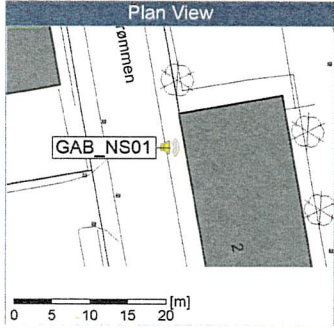

Project: Kronos Sydhavnen
Construction: Gåsebæk
Location: N-V