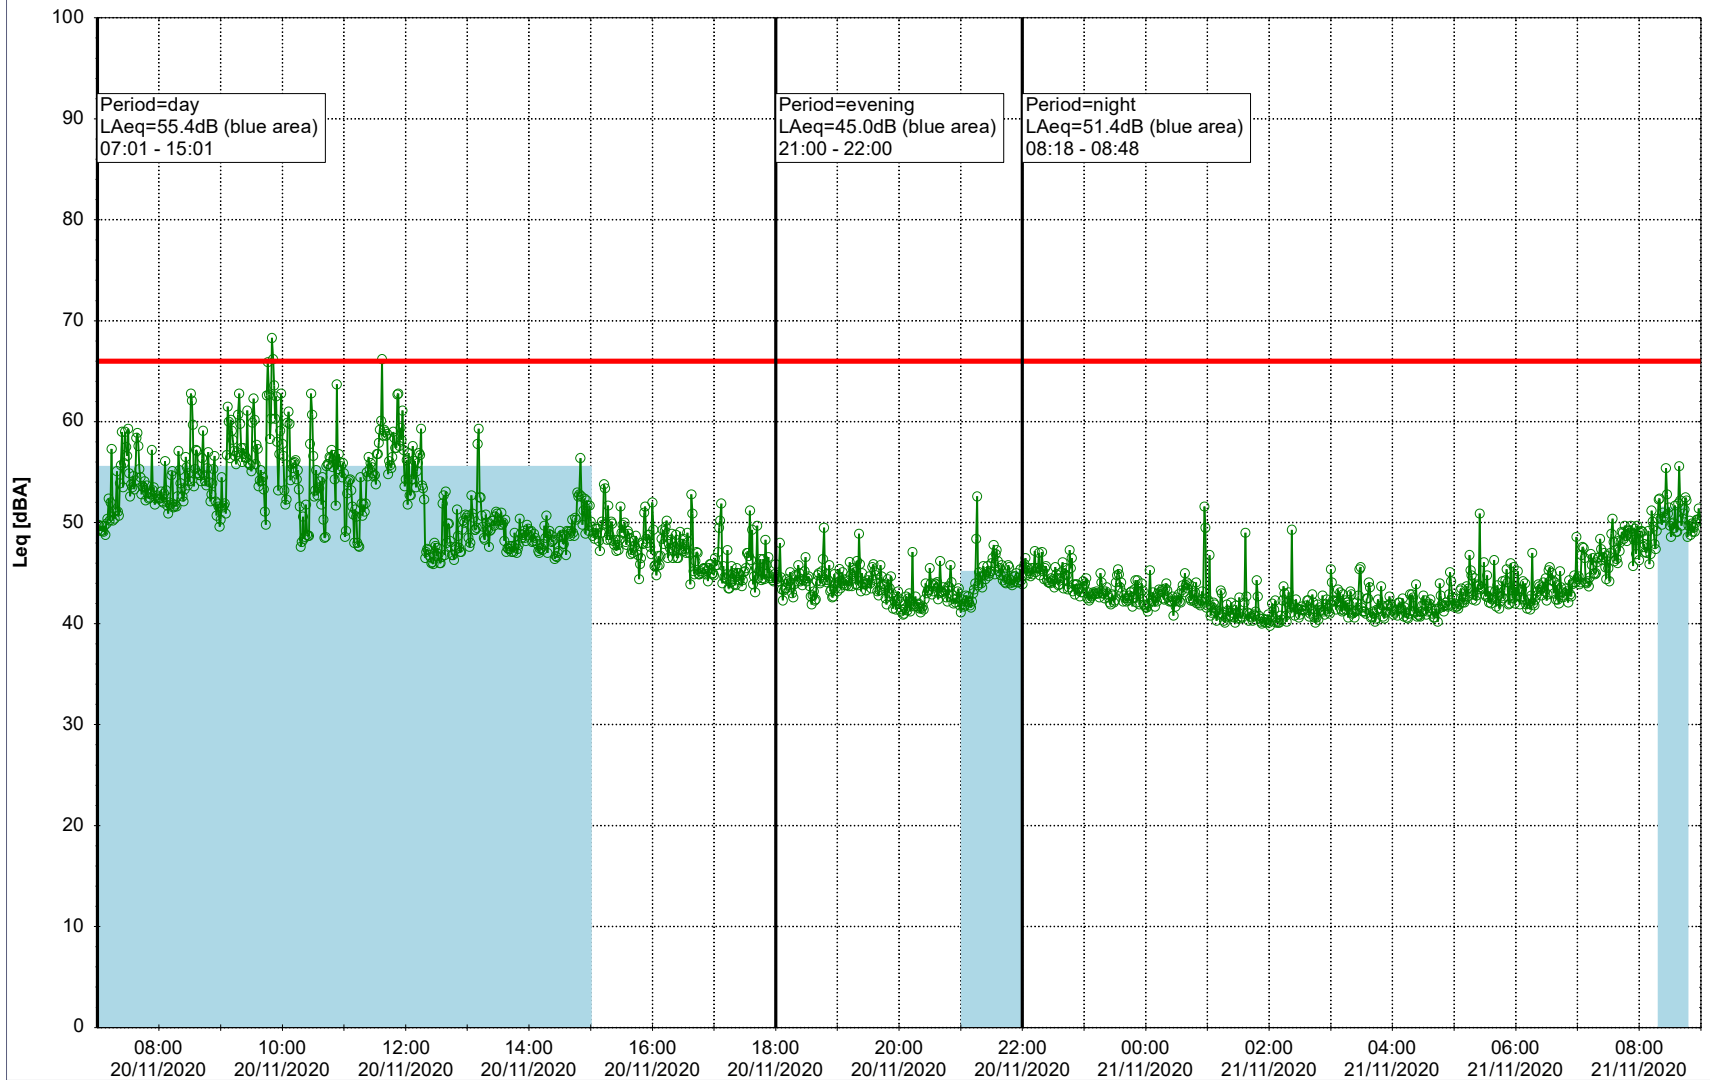

### Noise Time Related Diagram

19/11/2020  
20/11/2020

○○○ EBR-OVK\_NS02

Project: Kronos Sydhavnen  
Construction: Enghave Brygge  
Location: N-V

Plan View

Remarks

...

### Noise Time Related Diagram

20/11/2020  
21/11/2020

○○○○ EBR-OVK\_NS02

**Project:** Kronos Sydhavnen  
**Construction:** Enghave Brygge  
**Location:** N-V

Plan View

Remarks

...