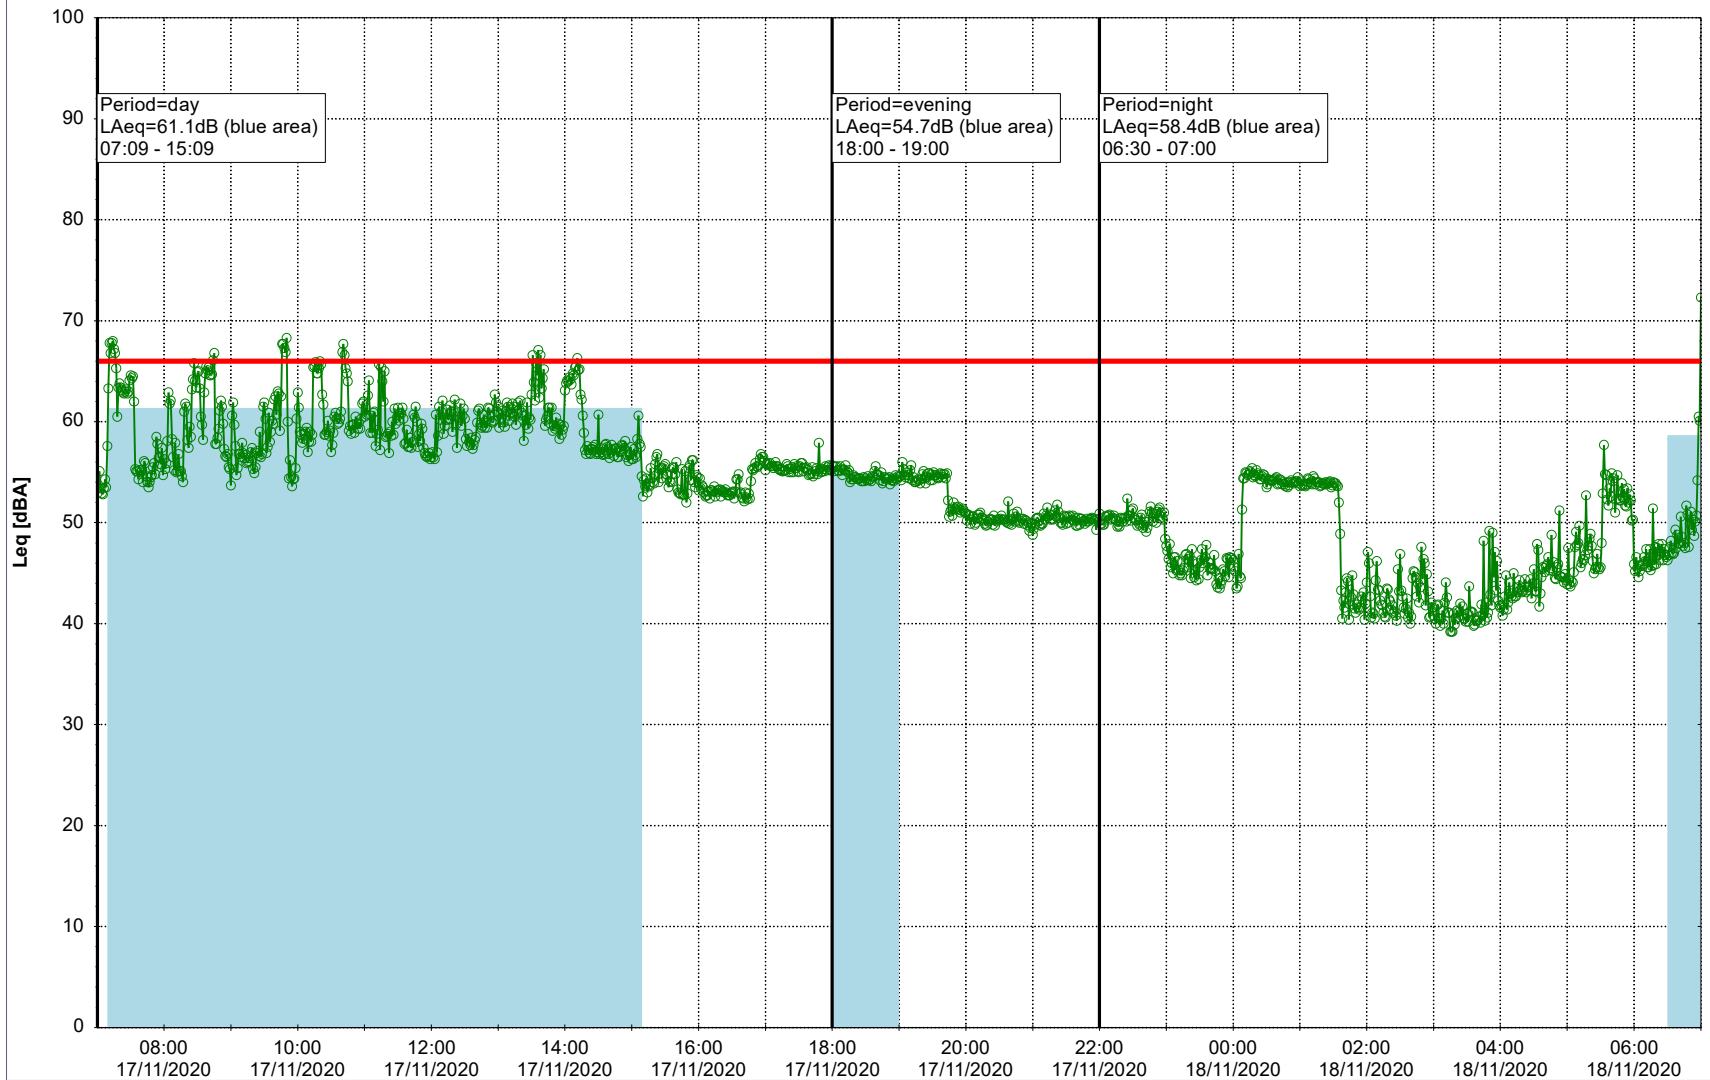

### Noise Time Related Diagram

16/11/2020  
17/11/2020

○○○ EBR-OVK\_NS02

**Project:** Kronos Sydhavnen  
**Construction:** Enghave Brygge  
**Location:** N-V

Plan View

Remarks

- Ørsted Værket

### Noise Time Related Diagram

17/11/2020  
18/11/2020

○○○ EBR-OVK\_NS02

Project: Kronos Sydhavnen  
Construction: Enghave Brygge  
Location: N-V

Plan View

Remarks

- Ørsted Værket

### Noise Time Related Diagram

18/11/2020  
19/11/2020

○○○ EBR-OVK\_NS02

Project: Kronos Sydhavnen  
Construction: Enghave Brygge  
Location: N-V

Plan View

Remarks

- Ørsted Værket