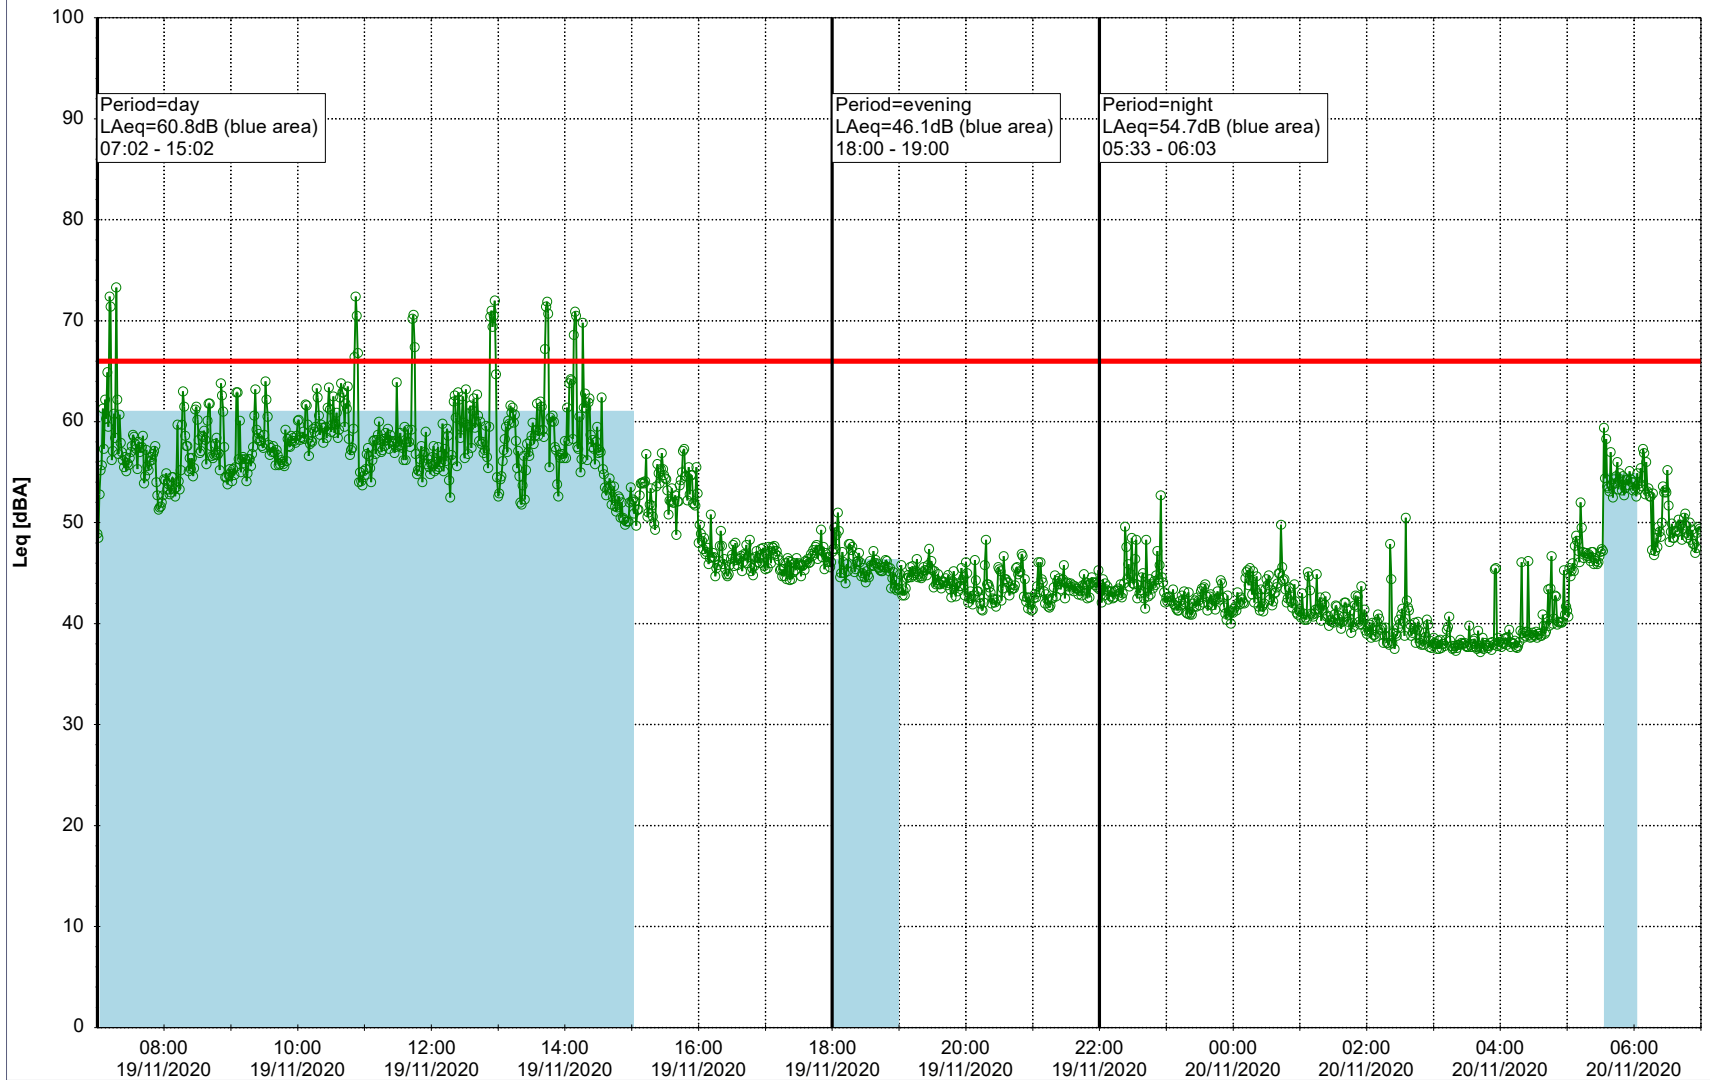

### Noise Time Related Diagram

18/11/2020  
19/11/2020

○○○ EBR-OVK\_NS02

Project: Kronos Sydhavnen  
Construction: Enghave Brygge  
Location: N-V

Plan View

Remarks

- Ørsted Værket

### Noise Time Related Diagram

19/11/2020  
20/11/2020

○○○ EBR-OVK\_NS02

Project: Kronos Sydhavnen  
Construction: Enghave Brygge  
Location: N-V

Plan View

Remarks

...