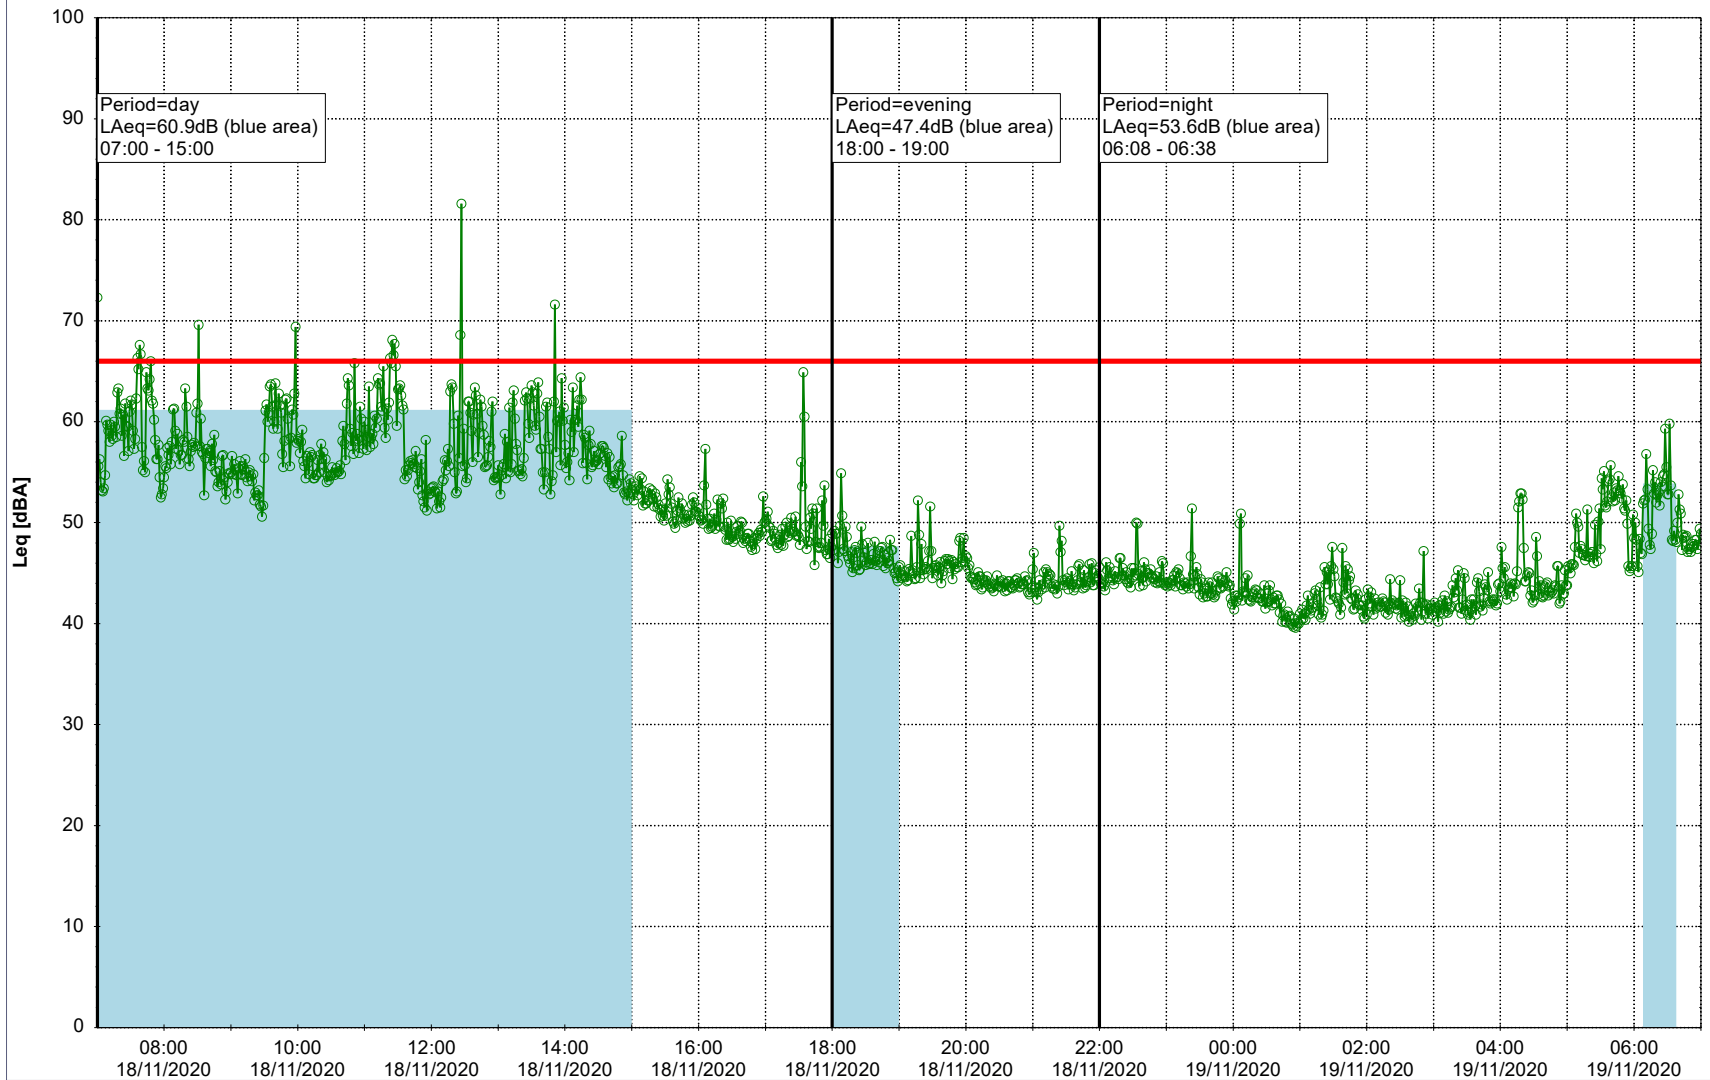

### Noise Time Related Diagram

17/11/2020  
18/11/2020

○○○ EBR-OVK\_NS02

Project: Kronos Sydhavnen  
Construction: Enghave Brygge  
Location: N-V

Plan View

Remarks

- Ørsted Værket

### Noise Time Related Diagram

18/11/2020  
19/11/2020

○○○ EBR-OVK\_NS02

Project: Kronos Sydhavnen  
Construction: Enghave Brygge  
Location: N-V

Plan View

Remarks

- Ørsted Værket