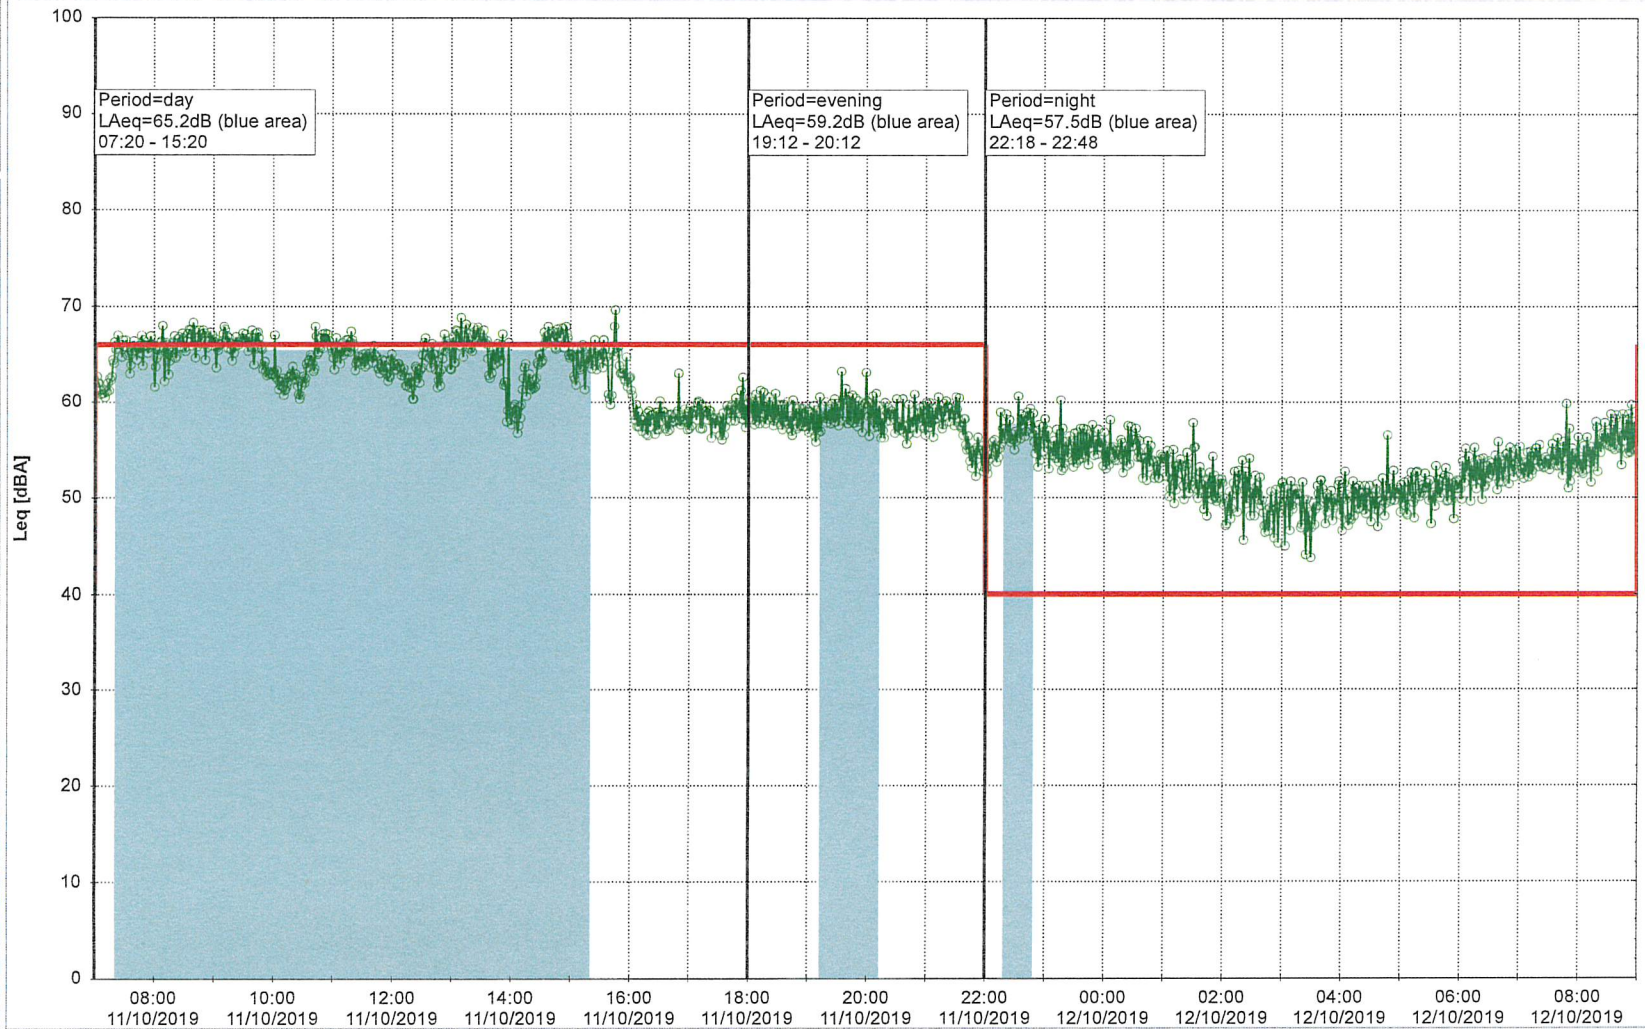

### Noise Time Related Diagram

SLU\_NS01

Project: Kronos Sydhavnen  
Construction: Sluseholmen  
Location: N-V

Plan View

Remarks

...

### Noise Time Related Diagram

11/10/2019  
12/10/2019

SLU\_NS01

Project: Kronos Sydhavnen  
Construction: Sluseholmen  
Location: N-V

12/10/2019  
13/10/2019

### Noise Time Related Diagram

SLU\_NS01

Project: Kronos Sydhavnen  
Construction: Sluseholmen  
Location: N-V

13/10/2019  
14/10/2019

Remarks  
...