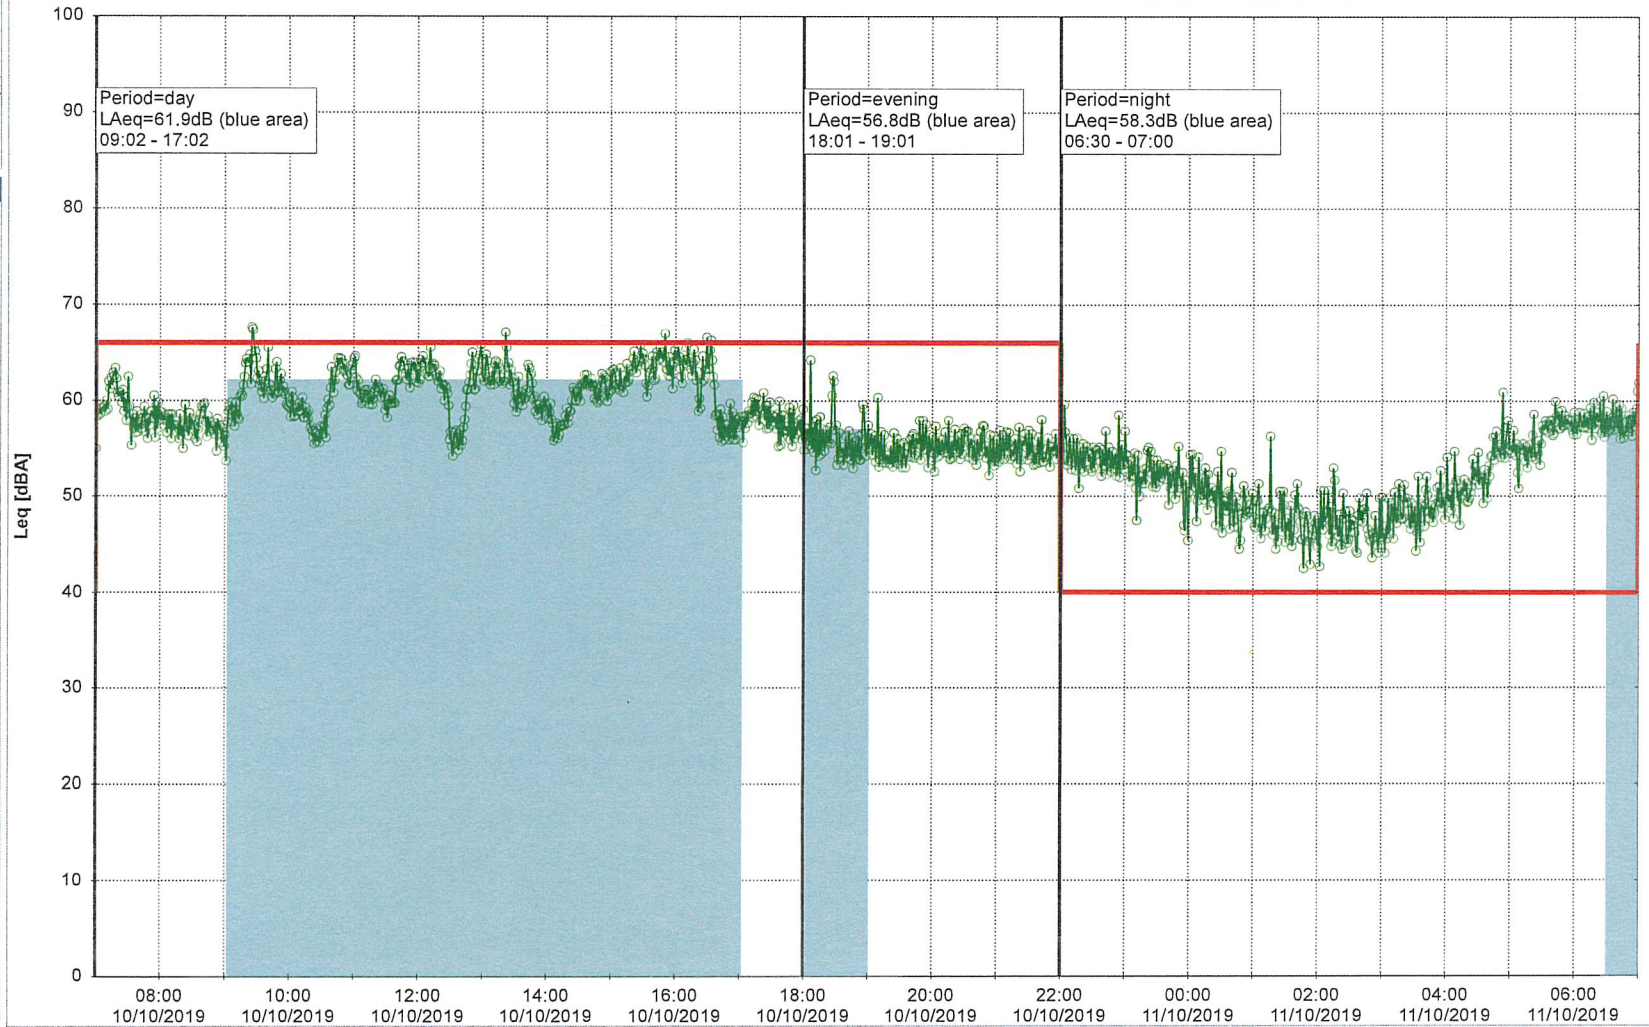

### Noise Time Related Diagram

SLU\_NS01

Project: Kronos Sydhavnen  
Construction: Sluseholmen  
Location: N-V

Plan View

Remarks

...

### Noise Time Related Diagram

SLU\_NS01

Project: Kronos Sydhavnen  
Construction: Sluseholmen  
Location: N-V

13/10/2019  
14/10/2019

Remarks  
...