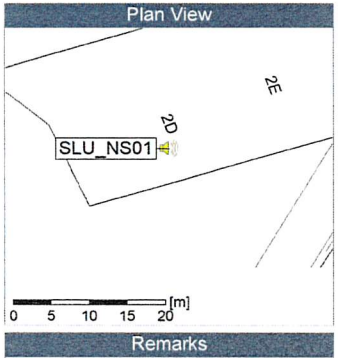

### Noise Time Related Diagram

SLU\_NS01

Project: Kronos Sydhavnen  
Construction: Sluseholmen  
Location: N-V

13/10/2019  
14/10/2019

Remarks  
...

### Noise Time Related Diagram