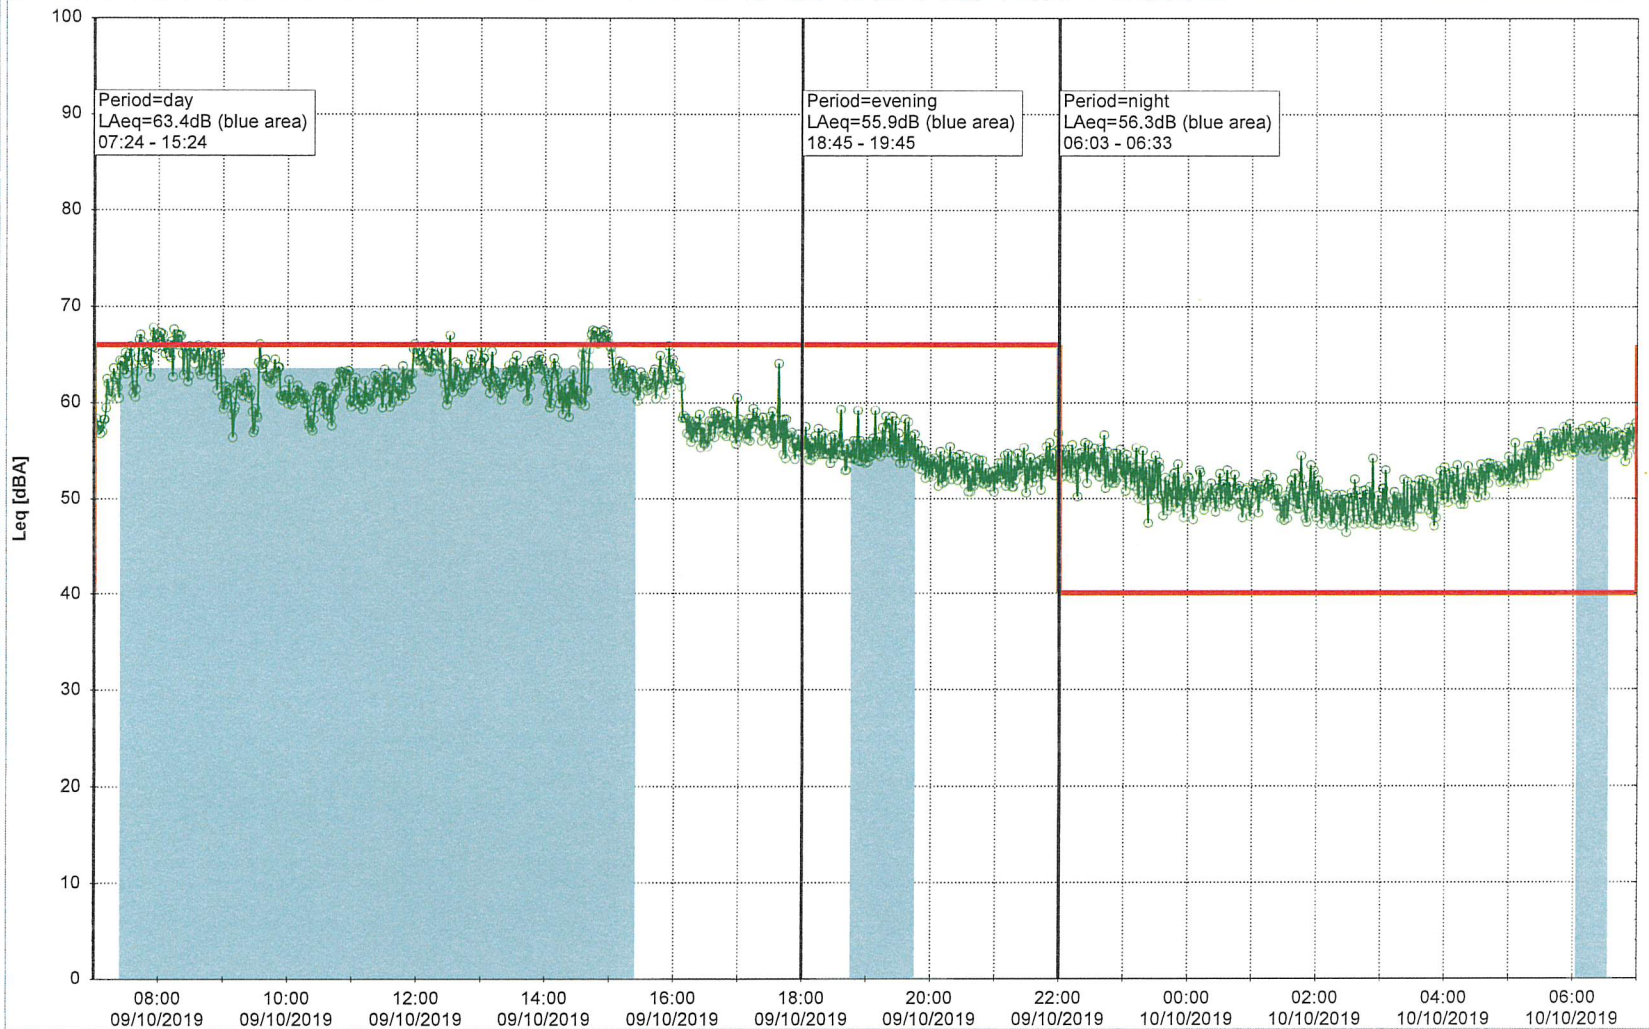

Noise Time Related Diagram

SLU_NS01