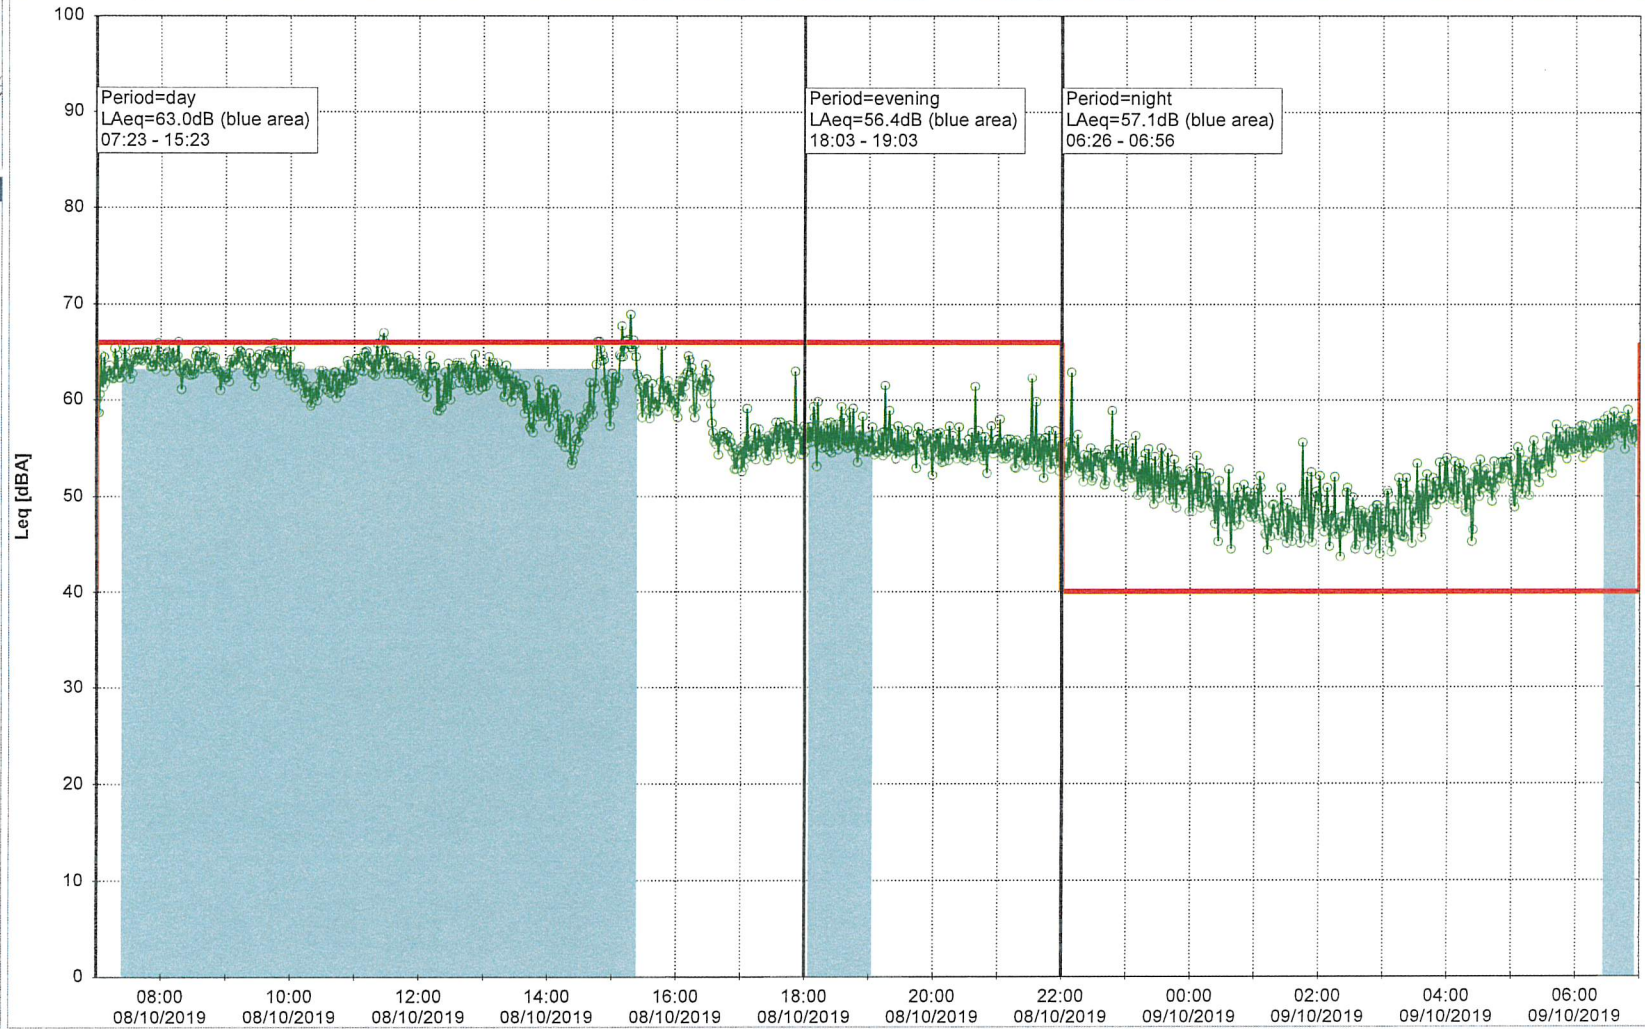

### Noise Time Related Diagram

SLU\_NS01

Project: Kronos Sydhavnen  
Construction: Sluseholmen  
Location: N-V

09/10/2019  
10/10/2019

Plan View

Remarks

...

Noise Time Related Diagram

### Noise Time Related Diagram

SLU\_NS01

Project: Kronos Sydhavnen  
Construction: Sluseholmen  
Location: N-V

Plan View

Remarks

...

### Noise Time Related Diagram

11/10/2019  
12/10/2019

SLU\_NS01

Project: Kronos Sydhavnen  
Construction: Sluseholmen  
Location: N-V

12/10/2019  
13/10/2019

### Noise Time Related Diagram

SLU\_NS01

Project: Kronos Sydhavnen  
Construction: Sluseholmen  
Location: N-V

13/10/2019  
14/10/2019

Remarks  
...