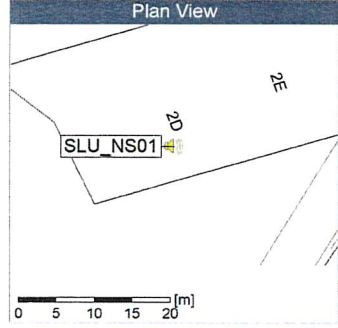

Project: Kronos Sydhavnen
Construction: Sluseholmen
Location: N-V

10/10/2019
11/10/2019