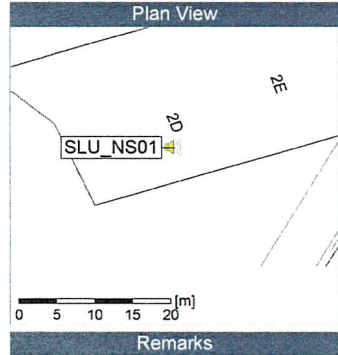

### Noise Time Related Diagram

SLU\_NS01

Project: Kronos Sydhavnen  
Construction: Sluseholmen  
Location: N-V

Plan View

Remarks

...

### Noise Time Related Diagram

11/10/2019  
12/10/2019

SLU\_NS01

Project: Kronos Sydhavnen  
Construction: Sluseholmen  
Location: N-V

12/10/2019  
13/10/2019

### Noise Time Related Diagram

SLU\_NS01

Project: Kronos Sydhavnen  
Construction: Sluseholmen  
Location: N-V

13/10/2019  
14/10/2019

Remarks  
...