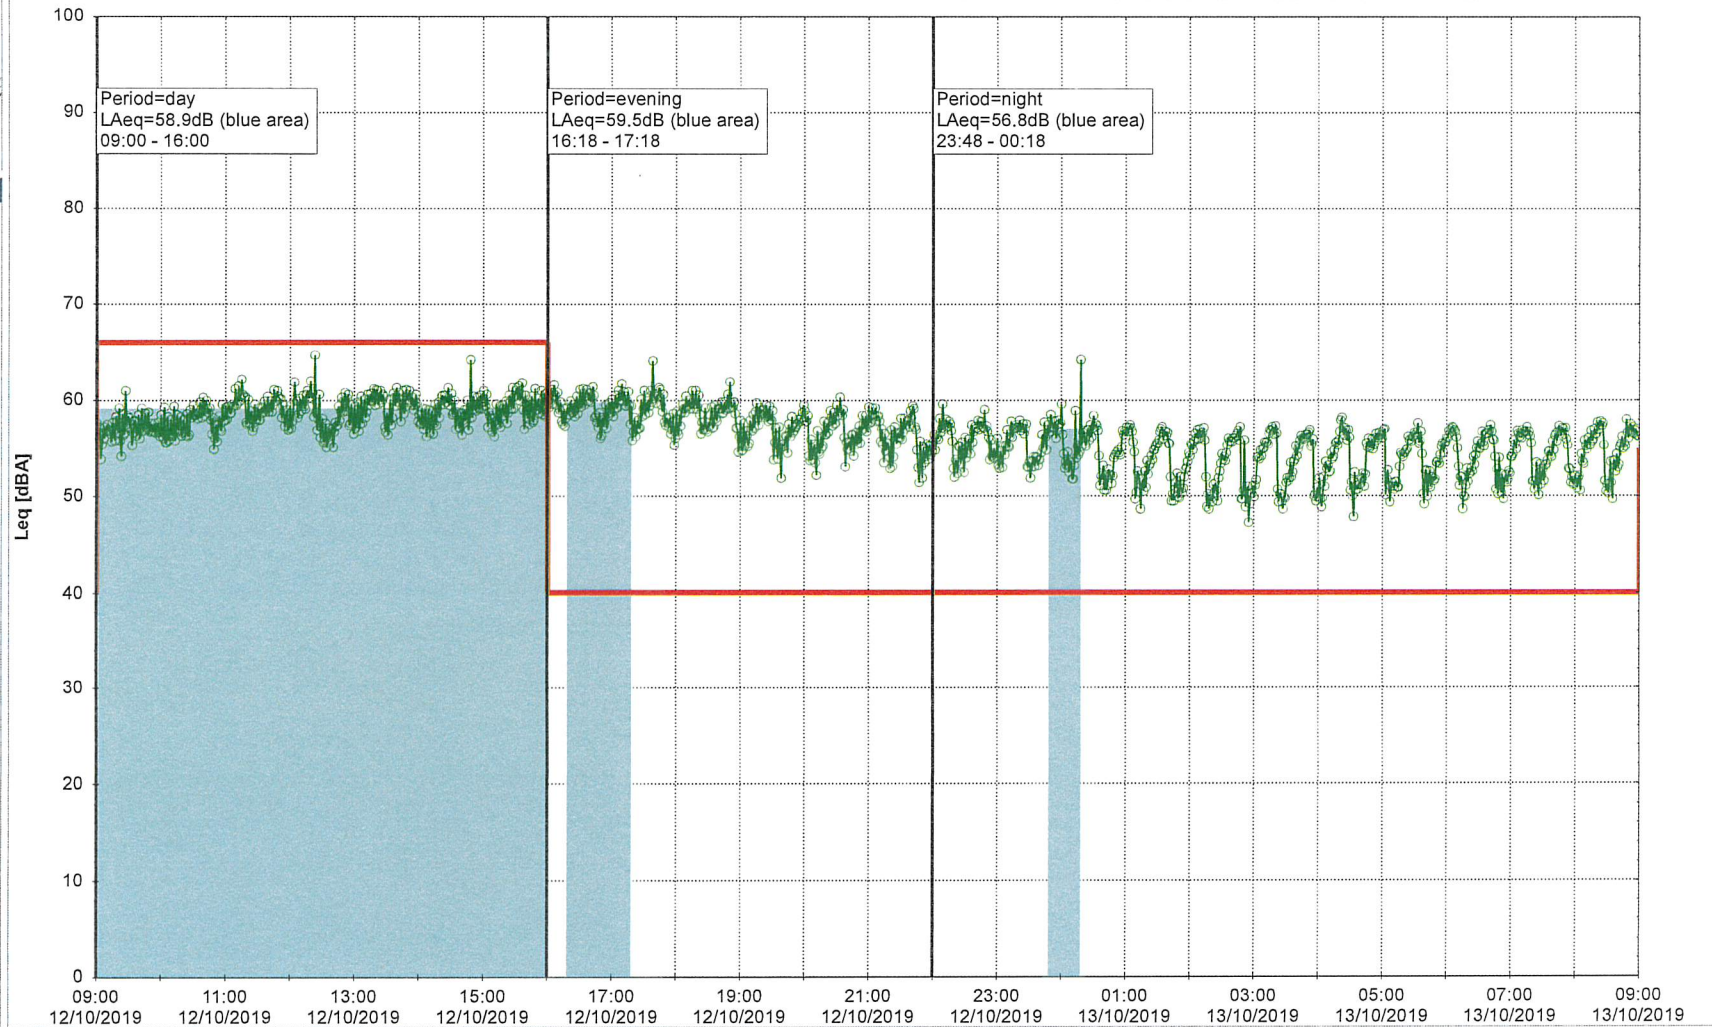

### Noise Time Related Diagram

11/10/2019  
12/10/2019

SLU\_NS01

Project: Kronos Sydhavnen  
Construction: Sluseholmen  
Location: N-V

12/10/2019  
13/10/2019

### Noise Time Related Diagram

SLU\_NS01

Project: Kronos Sydhavnen  
Construction: Sluseholmen  
Location: N-V

13/10/2019  
14/10/2019

Remarks  
...

### Noise Time Related Diagram