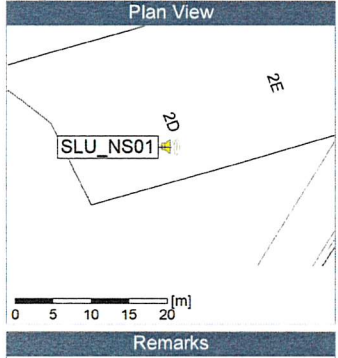

Project: Kronos Sydhavnen
Construction: Sluseholmen
Location: N-V

08/10/2019
09/10/2019