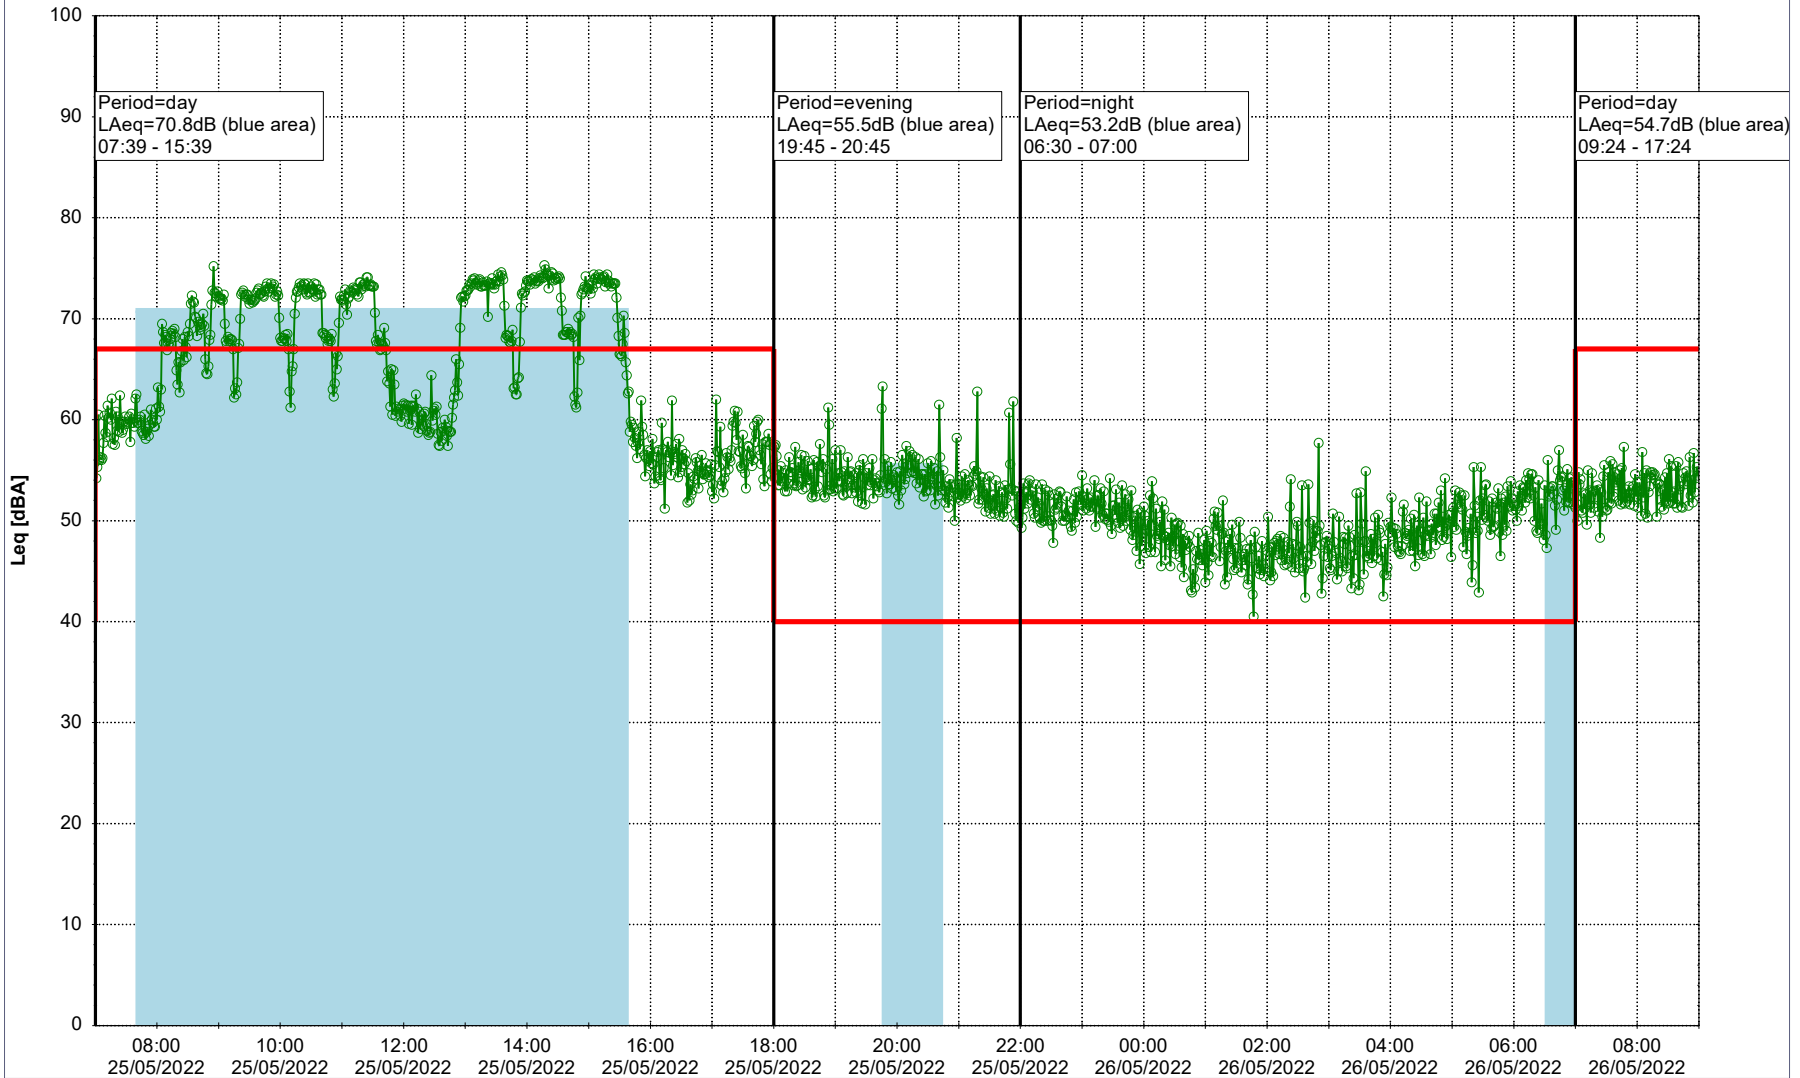

Project: Kronos Sydhavnen
Construction: Sluseholmen
Location: N-V

Plan View

0 5 10 15 20 [m]

Remarks

...

Noise Time Related Diagram

25/05/2022
26/05/2022

○○○○ SLU_NS01

Project: Kronos Sydhavnen
Construction: Sluseholmen
Location: N-V

Plan View

0 5 10 15 20 [m]

Remarks

...

Noise Time Related Diagram

26/05/2022
27/05/2022

SLU_NS01

Plan View

0 5 10 15 20 [m]

Remarks

...

Noise Time Related Diagram

28/05/2022
29/05/2022

○○○○ SLU_NS01

Project: Kronos Sydhavnen
Construction: Sluseholmen
Location: N-V