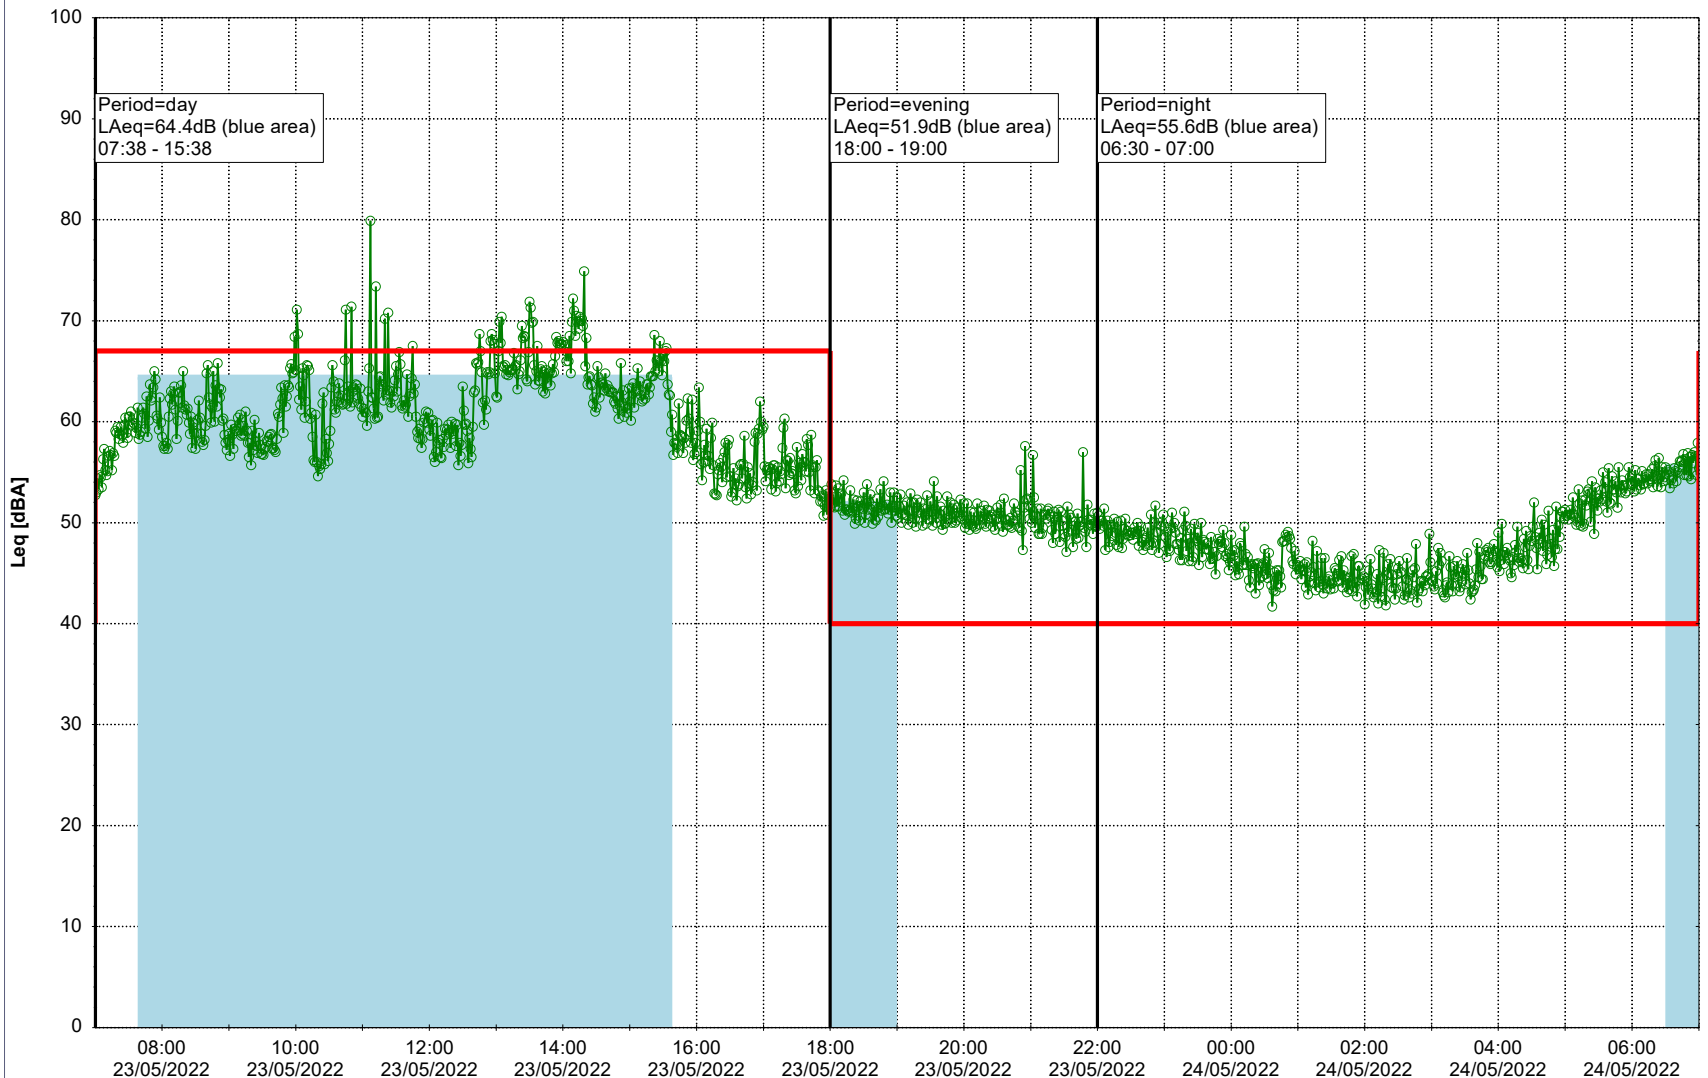

Project: Kronos Sydhavnen
Construction: Sluseholmen
Location: N-V

Plan View

0 5 10 15 20 [m]

Remarks

...

Noise Time Related Diagram

23/05/2022
24/05/2022

○○○○ SLU_NS01

Project: Kronos Sydhavnen
Construction: Sluseholmen
Location: N-V

Plan View

0 5 10 15 20 [m]

Remarks

...

Noise Time Related Diagram

24/05/2022
25/05/2022

○○○○ SLU_NS01

Project: Kronos Sydhavnen
Construction: Sluseholmen
Location: N-V

Plan View

0 5 10 15 20 [m]

Remarks

...

Noise Time Related Diagram

25/05/2022
26/05/2022

○○○○ SLU_NS01

Plan View

0 5 10 15 20 [m]

Remarks

...

Noise Time Related Diagram

28/05/2022
29/05/2022

○○○○ SLU_NS01

Project: Kronos Sydhavnen
Construction: Sluseholmen
Location: N-V