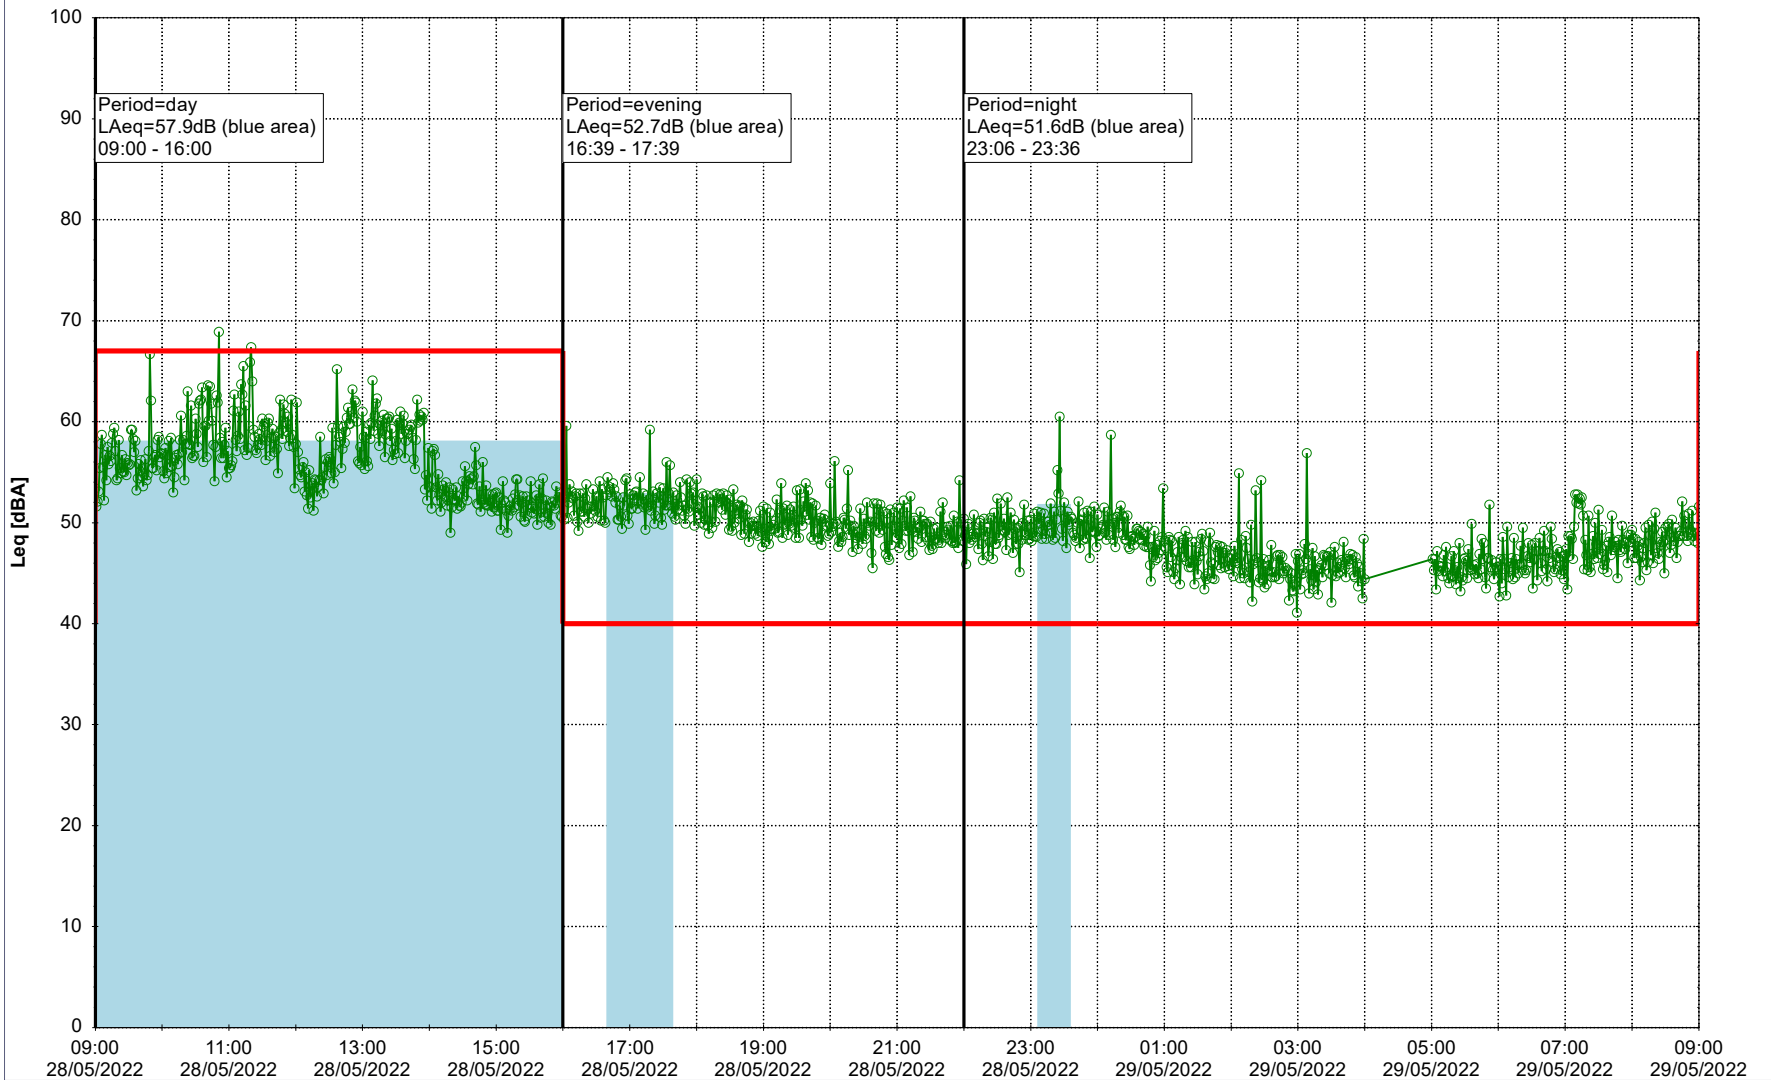

Project: Kronos Sydhavnen
Construction: Sluseholmen
Location: N-V

Plan View

Remarks

...

Noise Time Related Diagram

27/05/2022
28/05/2022

SLU_NS01

Project: Kronos Sydhavnen
Construction: Sluseholmen
Location: N-V

Plan View

0 5 10 15 20 [m]

Remarks

...

Noise Time Related Diagram

28/05/2022
29/05/2022

○○○○ SLU_NS01

Project: Kronos Sydhavnen
Construction: Sluseholmen
Location: N-V

Plan View

0 5 10 15 20 [m]

Remarks

...

Noise Time Related Diagram

29/05/2022
30/05/2022

○○○○ SLU_NS01