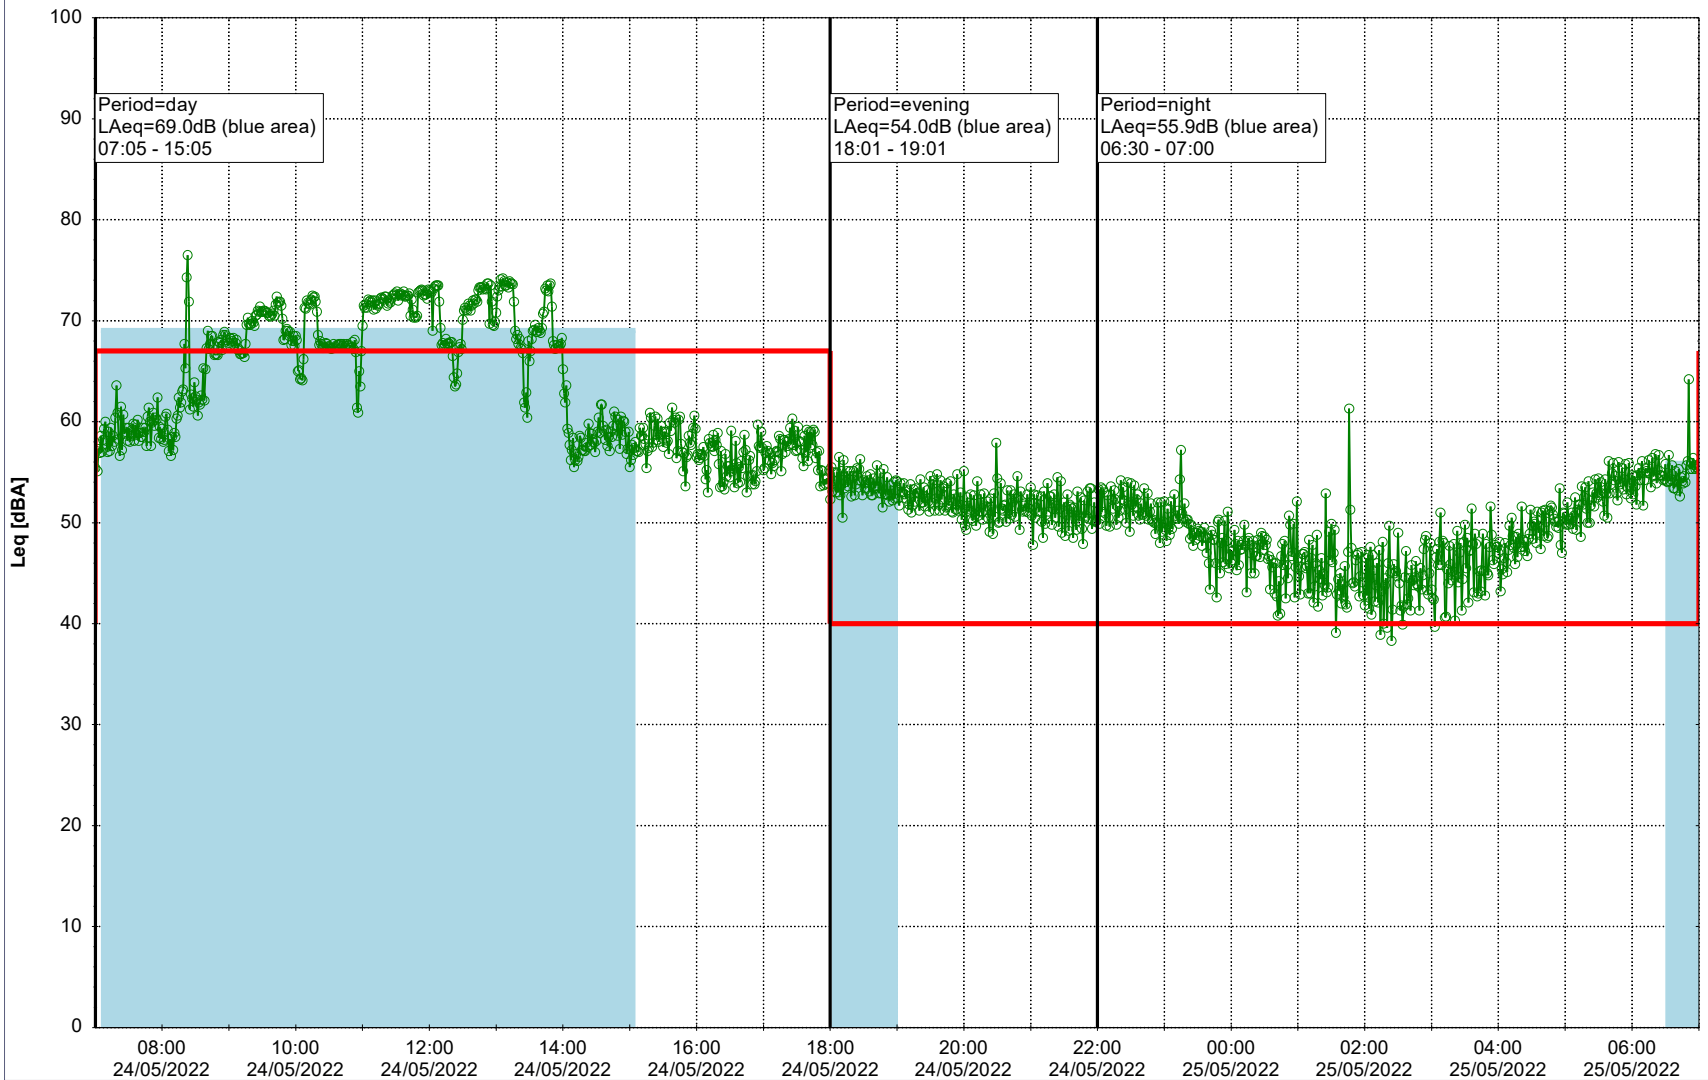

Project: Kronos Sydhavnen
Construction: Sluseholmen
Location: N-V

Plan View

0 5 10 15 20 [m]

Remarks

...

Noise Time Related Diagram

24/05/2022
25/05/2022

○○○○ SLU_NS01

Project: Kronos Sydhavnen
Construction: Sluseholmen
Location: N-V

Plan View

0 5 10 15 20 [m]

Remarks

...

Noise Time Related Diagram

25/05/2022
26/05/2022

○○○○ SLU_NS01

Project: Kronos Sydhavnen
Construction: Sluseholmen
Location: N-V

Plan View

0 5 10 15 20 [m]

Remarks

...

Noise Time Related Diagram

26/05/2022
27/05/2022

SLU_NS01

Plan View

0 5 10 15 20 [m]

Remarks

...

Noise Time Related Diagram

28/05/2022
29/05/2022

○○○○ SLU_NS01

Project: Kronos Sydhavnen
Construction: Sluseholmen
Location: N-V