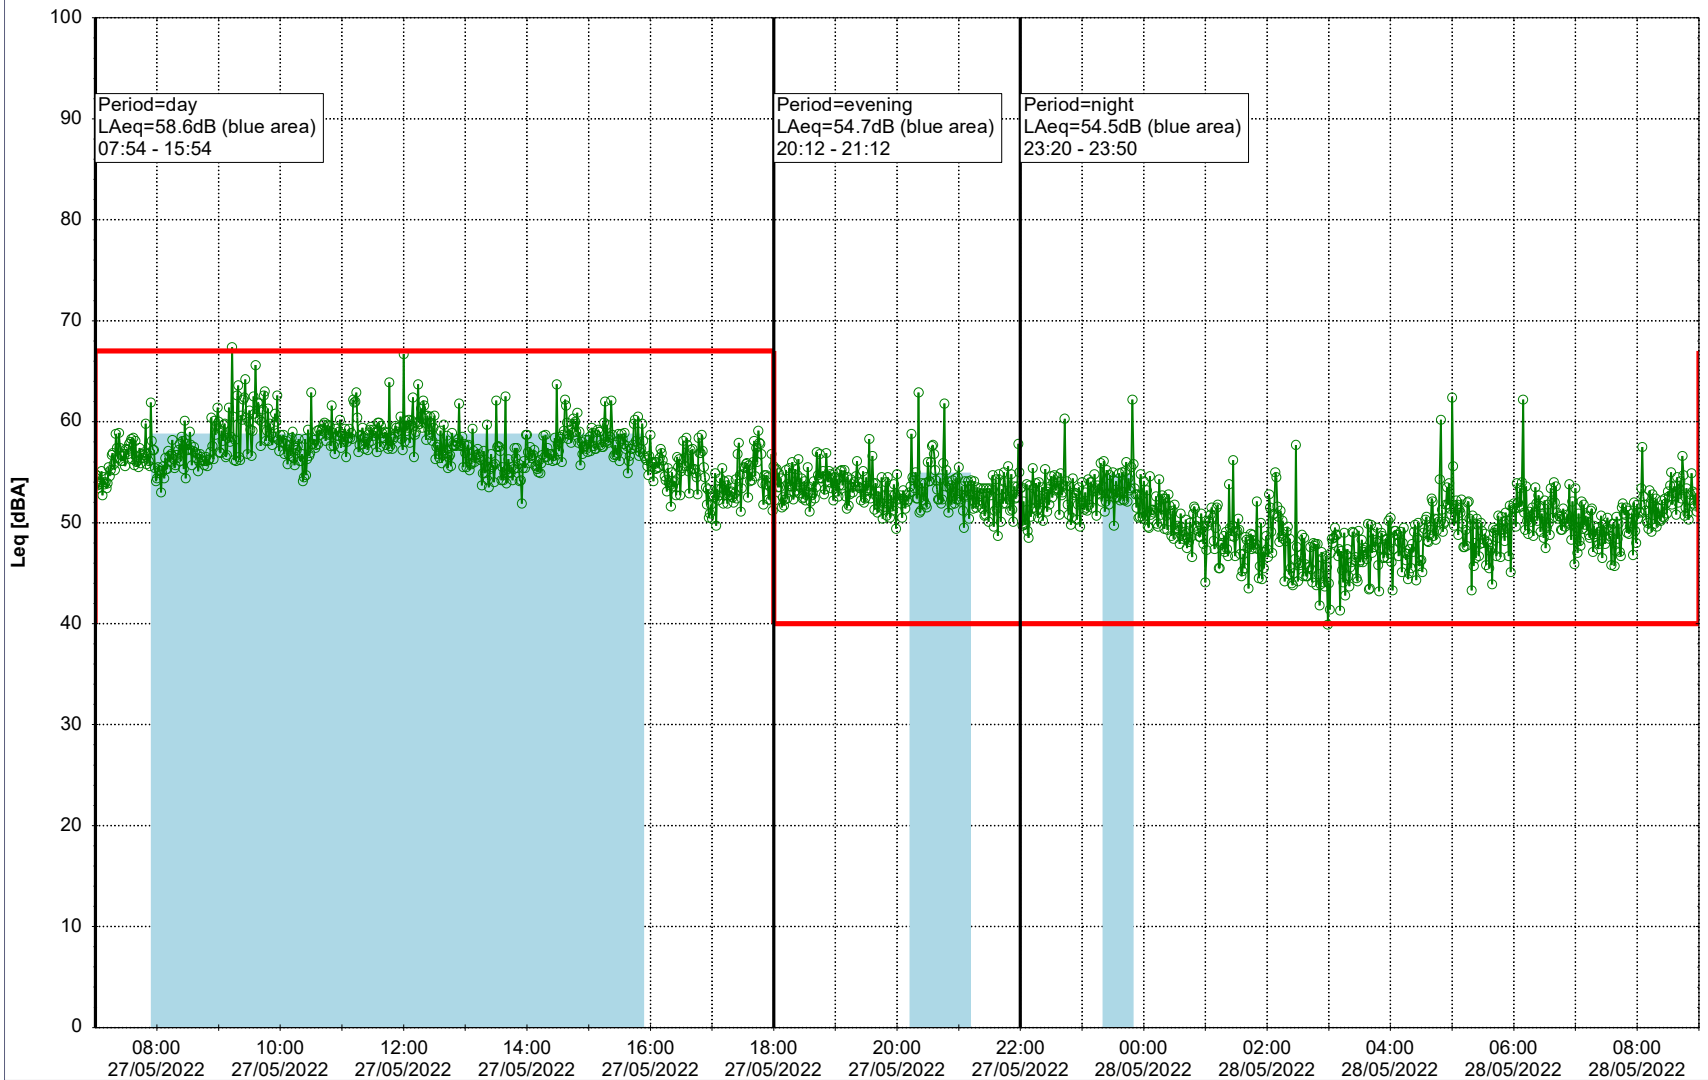

Project: Kronos Sydhavnen
Construction: Sluseholmen
Location: N-V

Plan View

0 5 10 15 20 [m]

Remarks

...

Noise Time Related Diagram

26/05/2022
27/05/2022

SLU_NS01

Project: Kronos Sydhavnen
Construction: Sluseholmen
Location: N-V

Plan View

Remarks

...

Noise Time Related Diagram

27/05/2022
28/05/2022

SLU_NS01

Project: Kronos Sydhavnen
Construction: Sluseholmen
Location: N-V

Plan View

0 5 10 15 20 [m]

Remarks

...

Noise Time Related Diagram

28/05/2022
29/05/2022

○○○○ SLU_NS01

Project: Kronos Sydhavnen
Construction: Sluseholmen
Location: N-V

Plan View

0 5 10 15 20 [m]

Remarks

...

Noise Time Related Diagram

29/05/2022
30/05/2022

○○○○ SLU_NS01