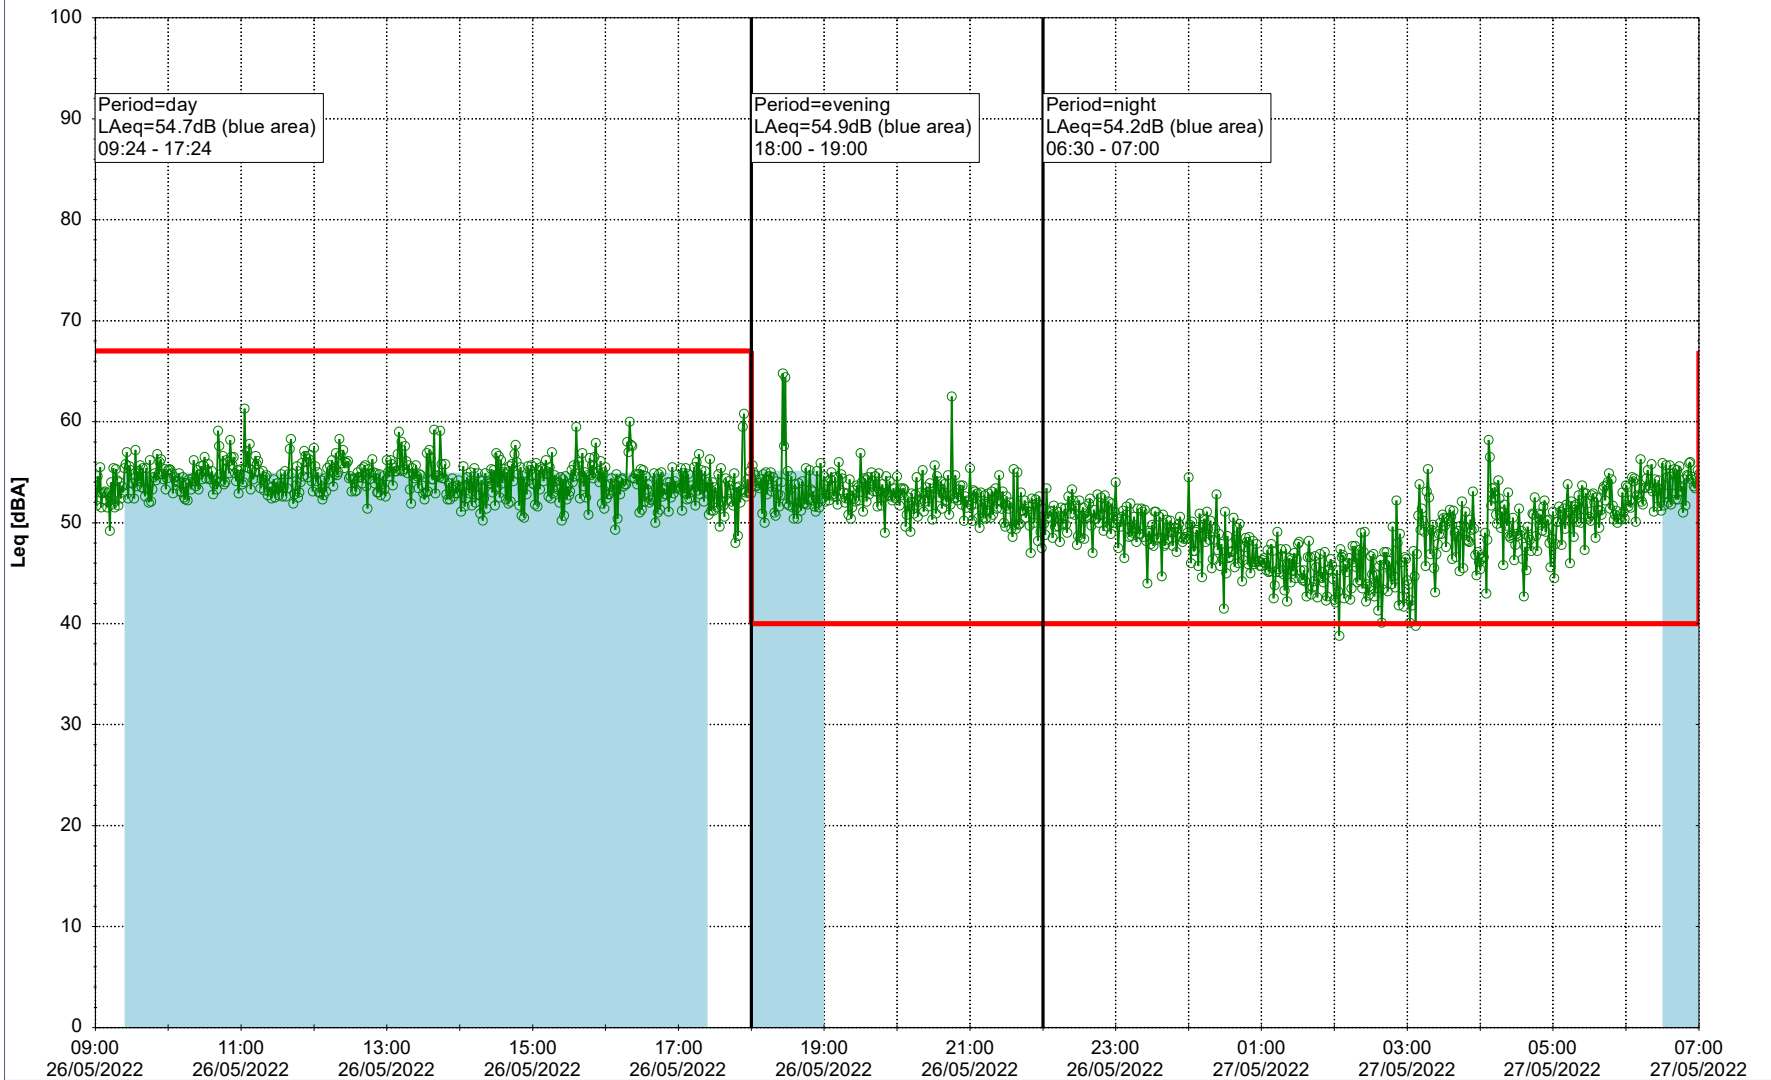

Project: Kronos Sydhavnen
Construction: Sluseholmen
Location: N-V

Plan View

0 5 10 15 20 [m]

Remarks

...

Noise Time Related Diagram

26/05/2022
27/05/2022

SLU_NS01

Project: Kronos Sydhavnen
Construction: Sluseholmen
Location: N-V

Plan View

Remarks

...

Noise Time Related Diagram

27/05/2022
28/05/2022

SLU_NS01

Project: Kronos Sydhavnen
Construction: Sluseholmen
Location: N-V

Plan View

0 5 10 15 20 [m]

Remarks

...

Noise Time Related Diagram

28/05/2022
29/05/2022

○○○○ SLU_NS01

Project: Kronos Sydhavnen
Construction: Sluseholmen
Location: N-V