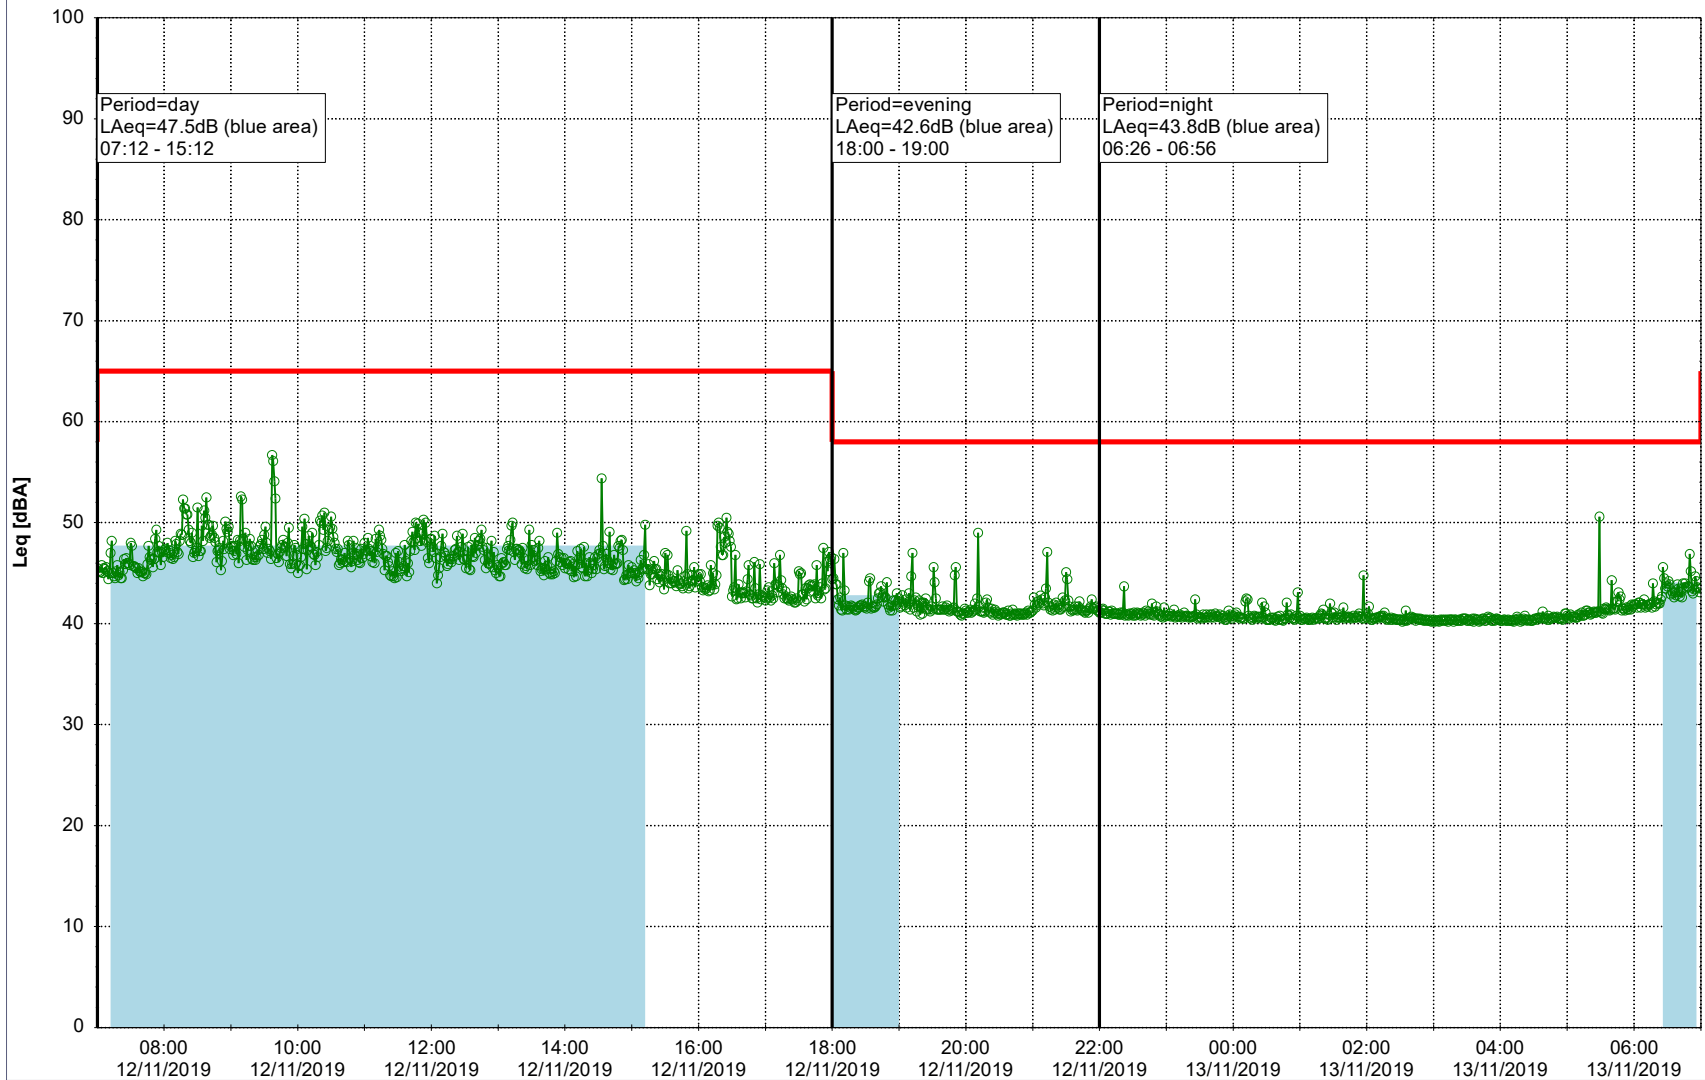

### Noise Time Related Diagram

11/11/2019  
12/11/2019

○○○ EBR-OVK\_NS01

Project: Kronos Sydhavnen  
Construction: Enghave Brygge  
Location: N-V

Plan View

Remarks

...

### Noise Time Related Diagram

12/11/2019  
13/11/2019

○○○○ EBR-OVK\_NS01

**Project:** Kronos Sydhavnen  
**Construction:** Enghave Brygge  
**Location:** N-V

12/11/2019  
 13/11/2019

Remarks

...

Noise Time Related Diagram