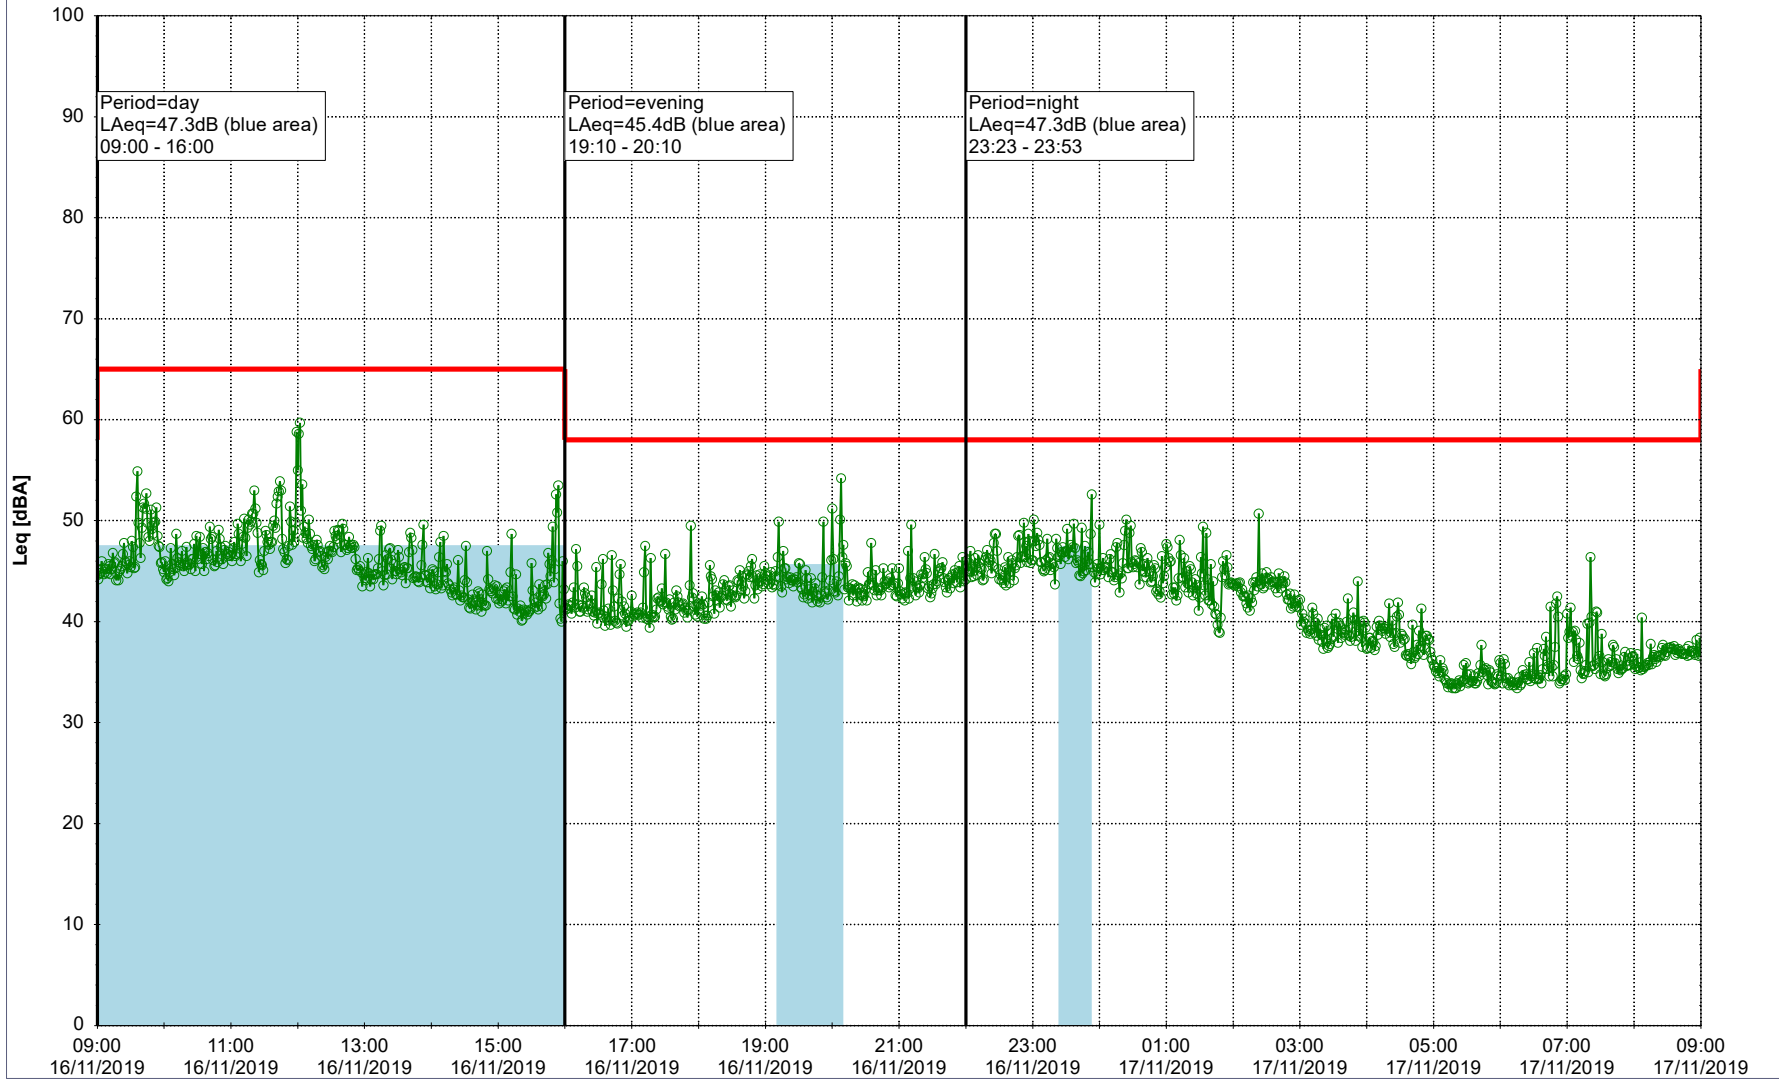

### Noise Time Related Diagram

15/11/2019  
16/11/2019

○○○ EBR-OVK\_NS01

Project: Kronos Sydhavnen  
Construction: Enghave Brygge  
Location: N-V

Plan View

Remarks

...

### Noise Time Related Diagram

16/11/2019  
17/11/2019

○○○ EBR-OVK\_NS01

Project: Kronos Sydhavnen  
Construction: Enghave Brygge  
Location: N-V

Plan View

Remarks

...