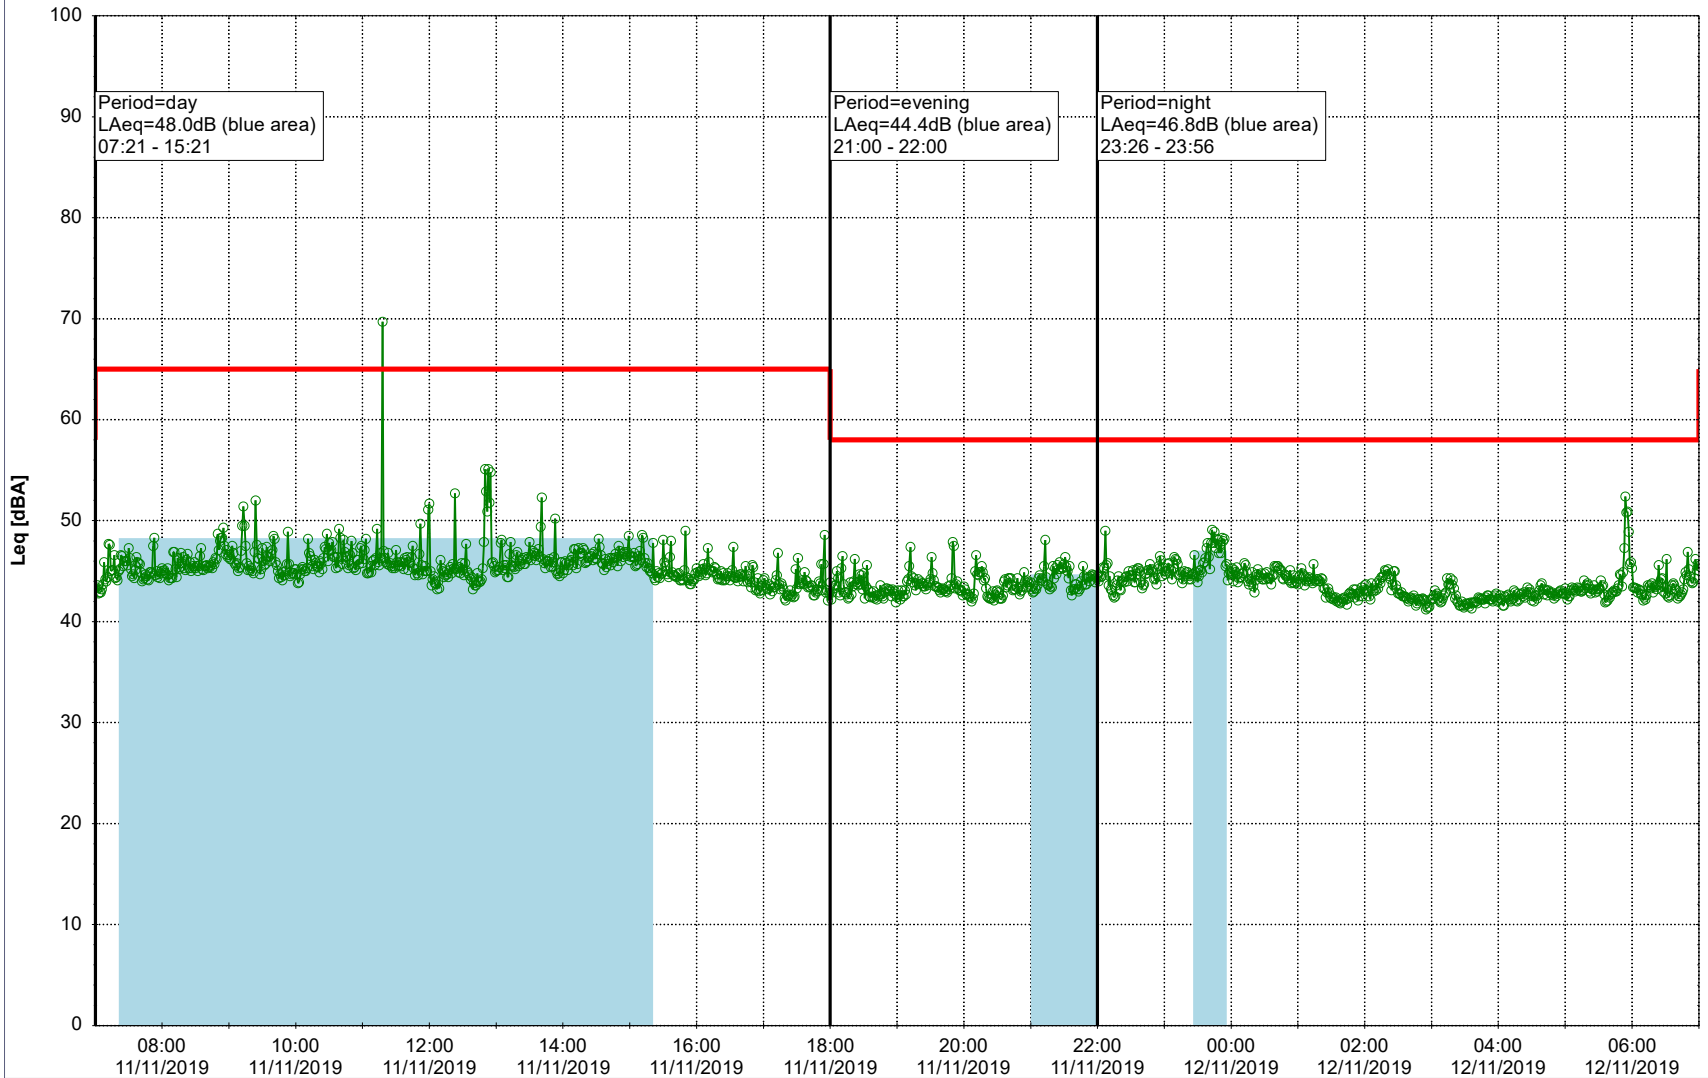

**Project:** Kronos Sydhavnen  
**Construction:** Enghave Brygge  
**Location:** N-V

Plan View

Remarks

...

### Noise Time Related Diagram

11/11/2019  
12/11/2019

○○○ EBR-OVK\_NS01

Project: Kronos Sydhavnen  
Construction: Enghave Brygge  
Location: N-V

Plan View

Remarks

...

### Noise Time Related Diagram

12/11/2019  
13/11/2019

○○○○ EBR-OVK\_NS01

**Project:** Kronos Sydhavnen  
**Construction:** Enghave Brygge  
**Location:** N-V

12/11/2019  
 13/11/2019

Remarks

...

Noise Time Related Diagram