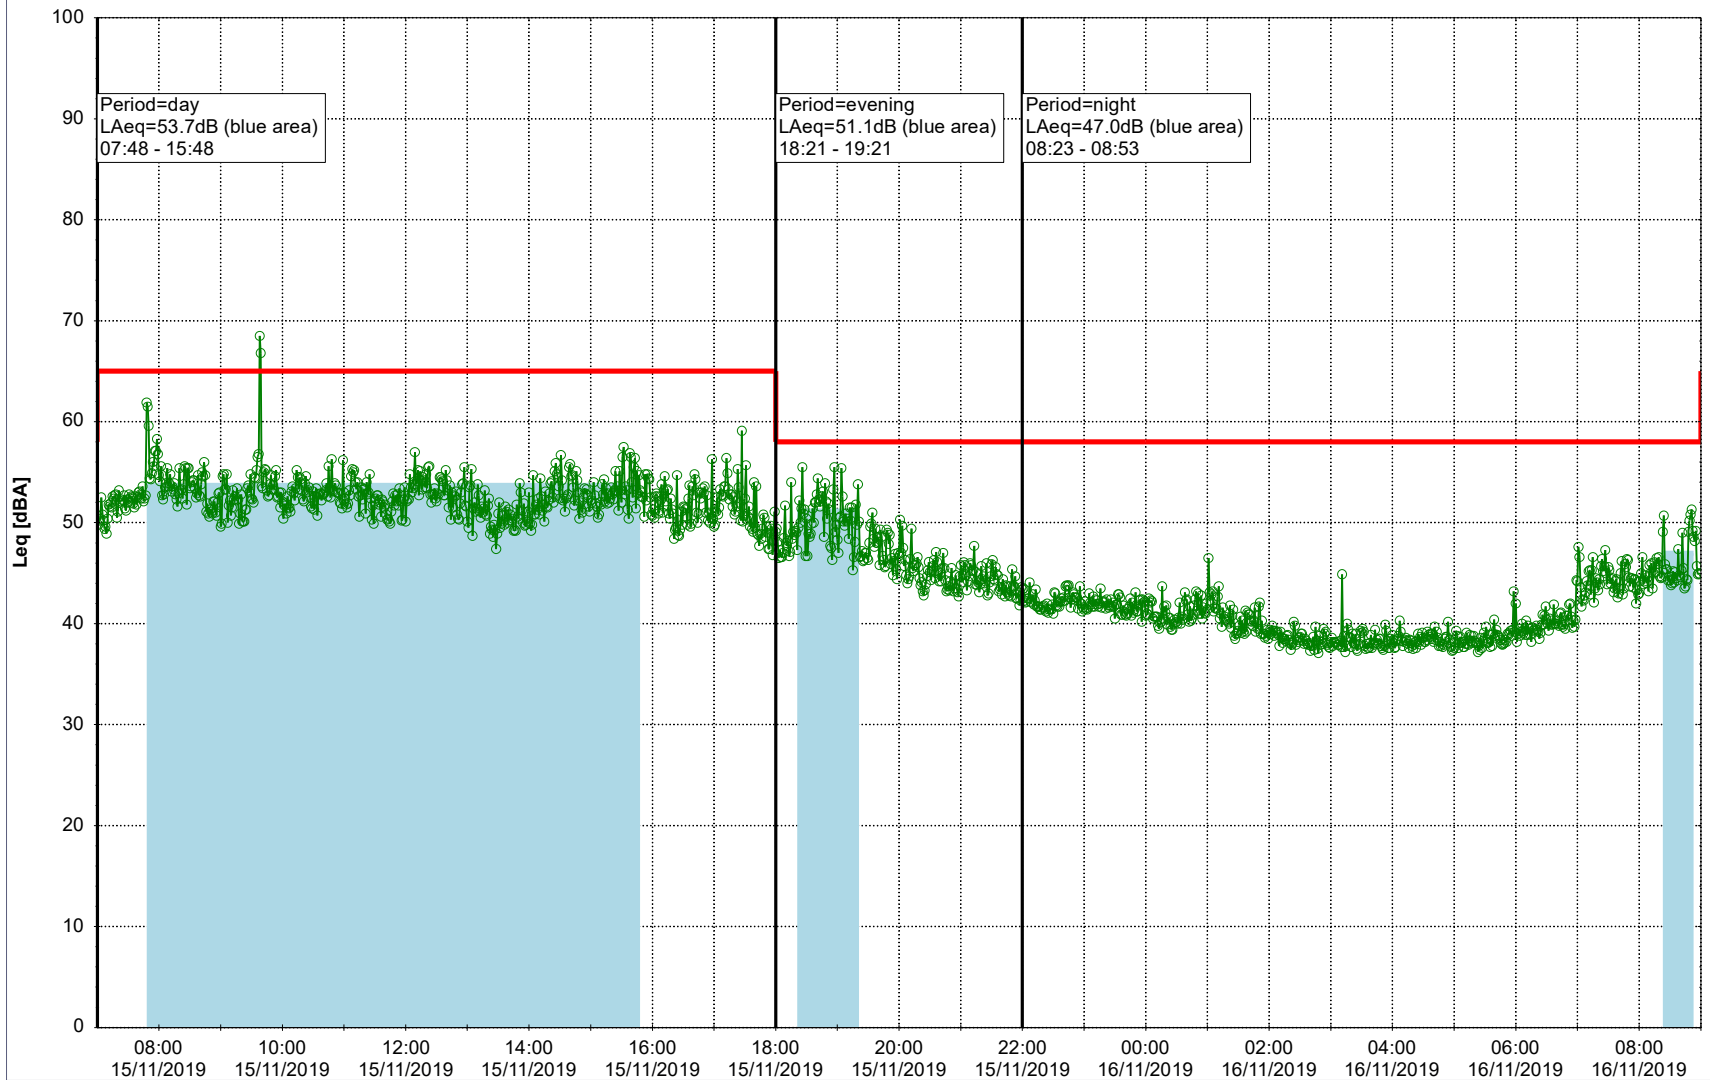

### Noise Time Related Diagram

14/11/2019  
15/11/2019

○○○ EBR-OVK\_NS01

Project: Kronos Sydhavnen  
Construction: Enghave Brygge  
Location: N-V

Plan View

Remarks

...

### Noise Time Related Diagram

15/11/2019  
16/11/2019

○○○ EBR-OVK\_NS01

Project: Kronos Sydhavnen  
Construction: Enghave Brygge  
Location: N-V

Plan View

Remarks

...

### Noise Time Related Diagram

16/11/2019  
17/11/2019

○○○ EBR-OVK\_NS01

Project: Kronos Sydhavnen  
Construction: Enghave Brygge  
Location: N-V

Plan View

Remarks

...