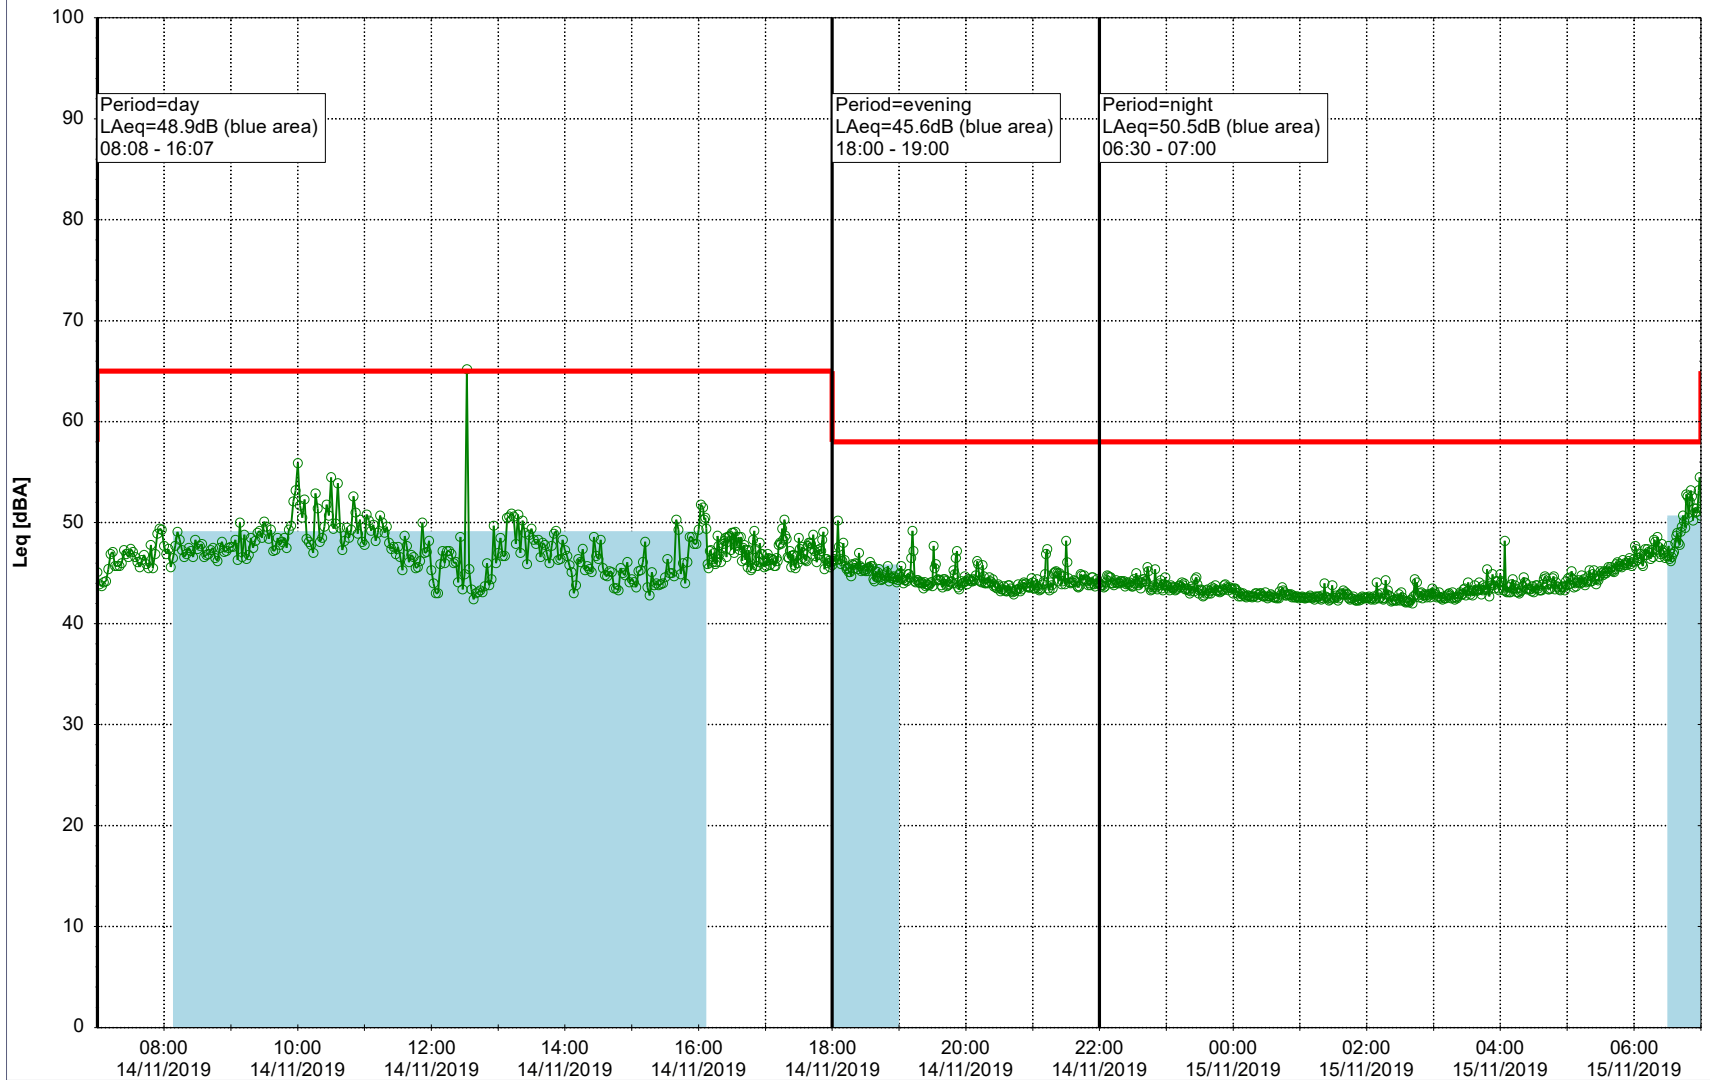

○○○○ EBR-OVK\_NS01

**Project:** Kronos Sydhavnen  
**Construction:** Enghave Brygge  
**Location:** N-V

Plan View

Remarks

...

### Noise Time Related Diagram

14/11/2019  
15/11/2019

○○○ EBR-OVK\_NS01

Project: Kronos Sydhavnen  
Construction: Enghave Brygge  
Location: N-V

Plan View

Remarks

...