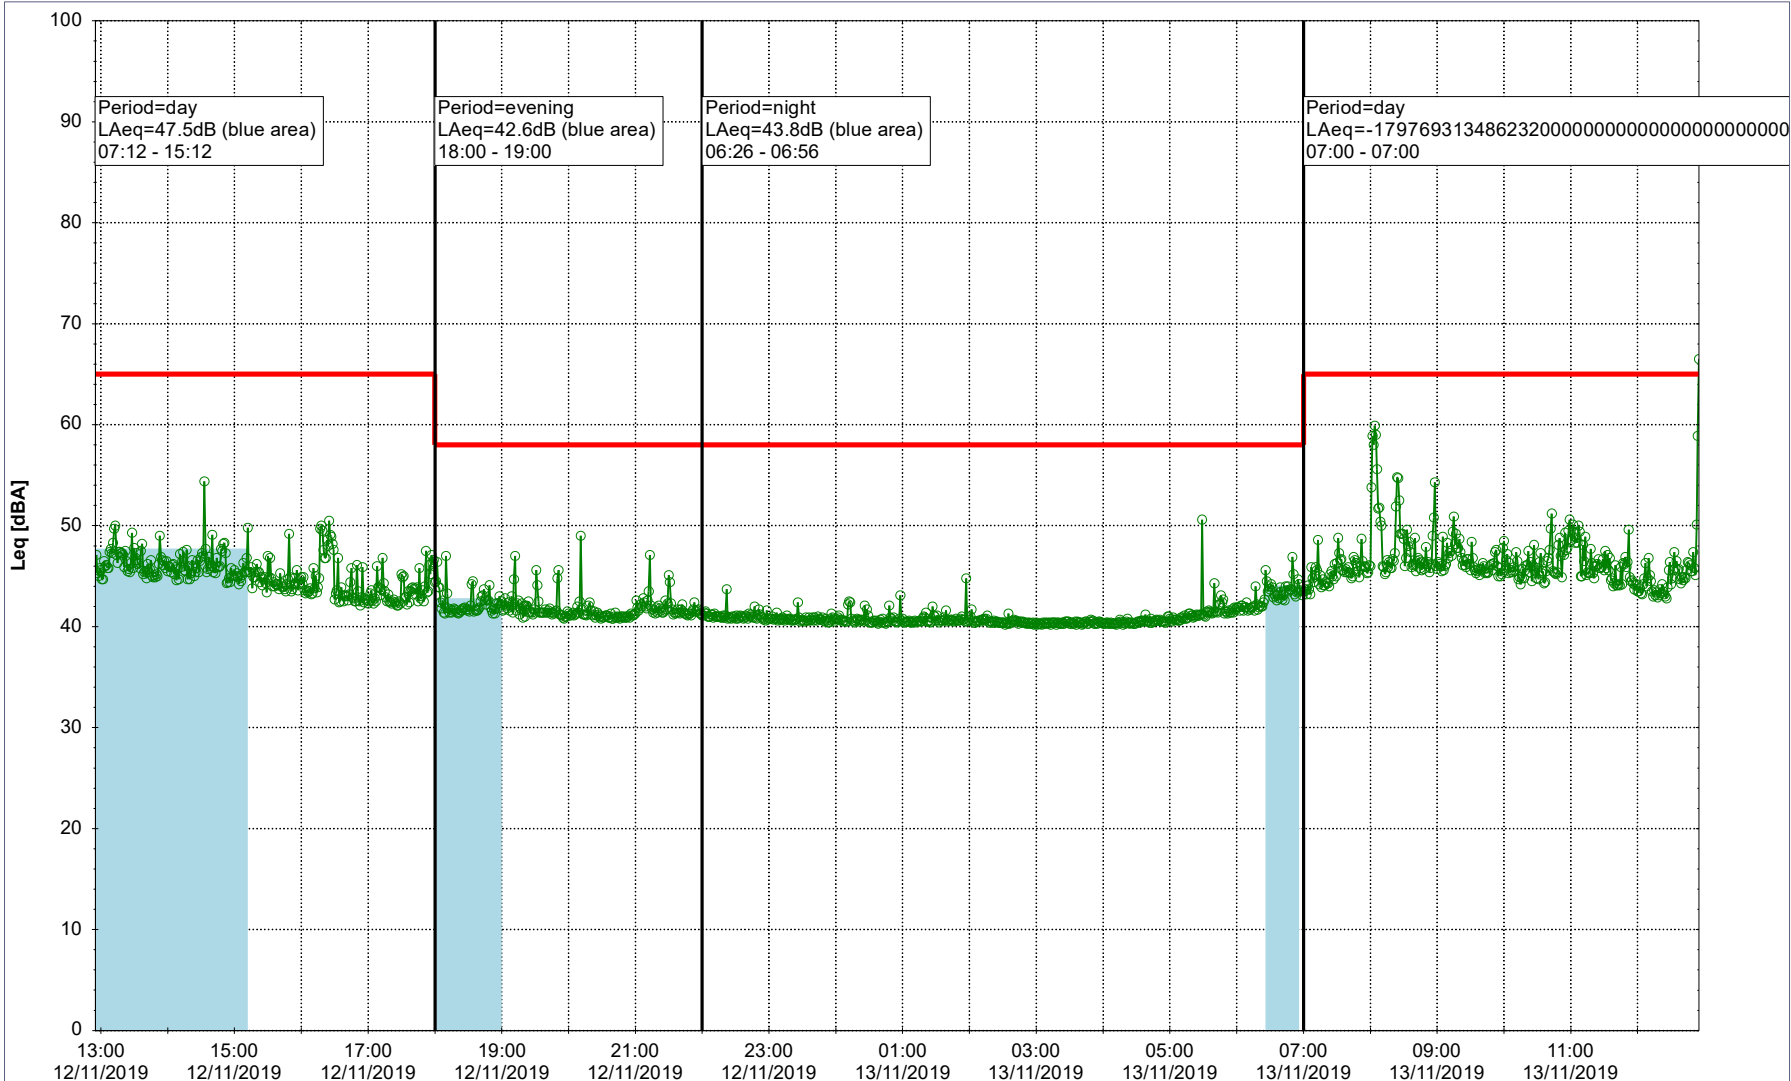

Noise Time Related Diagram

○○○○ EBR-OVK_NS01