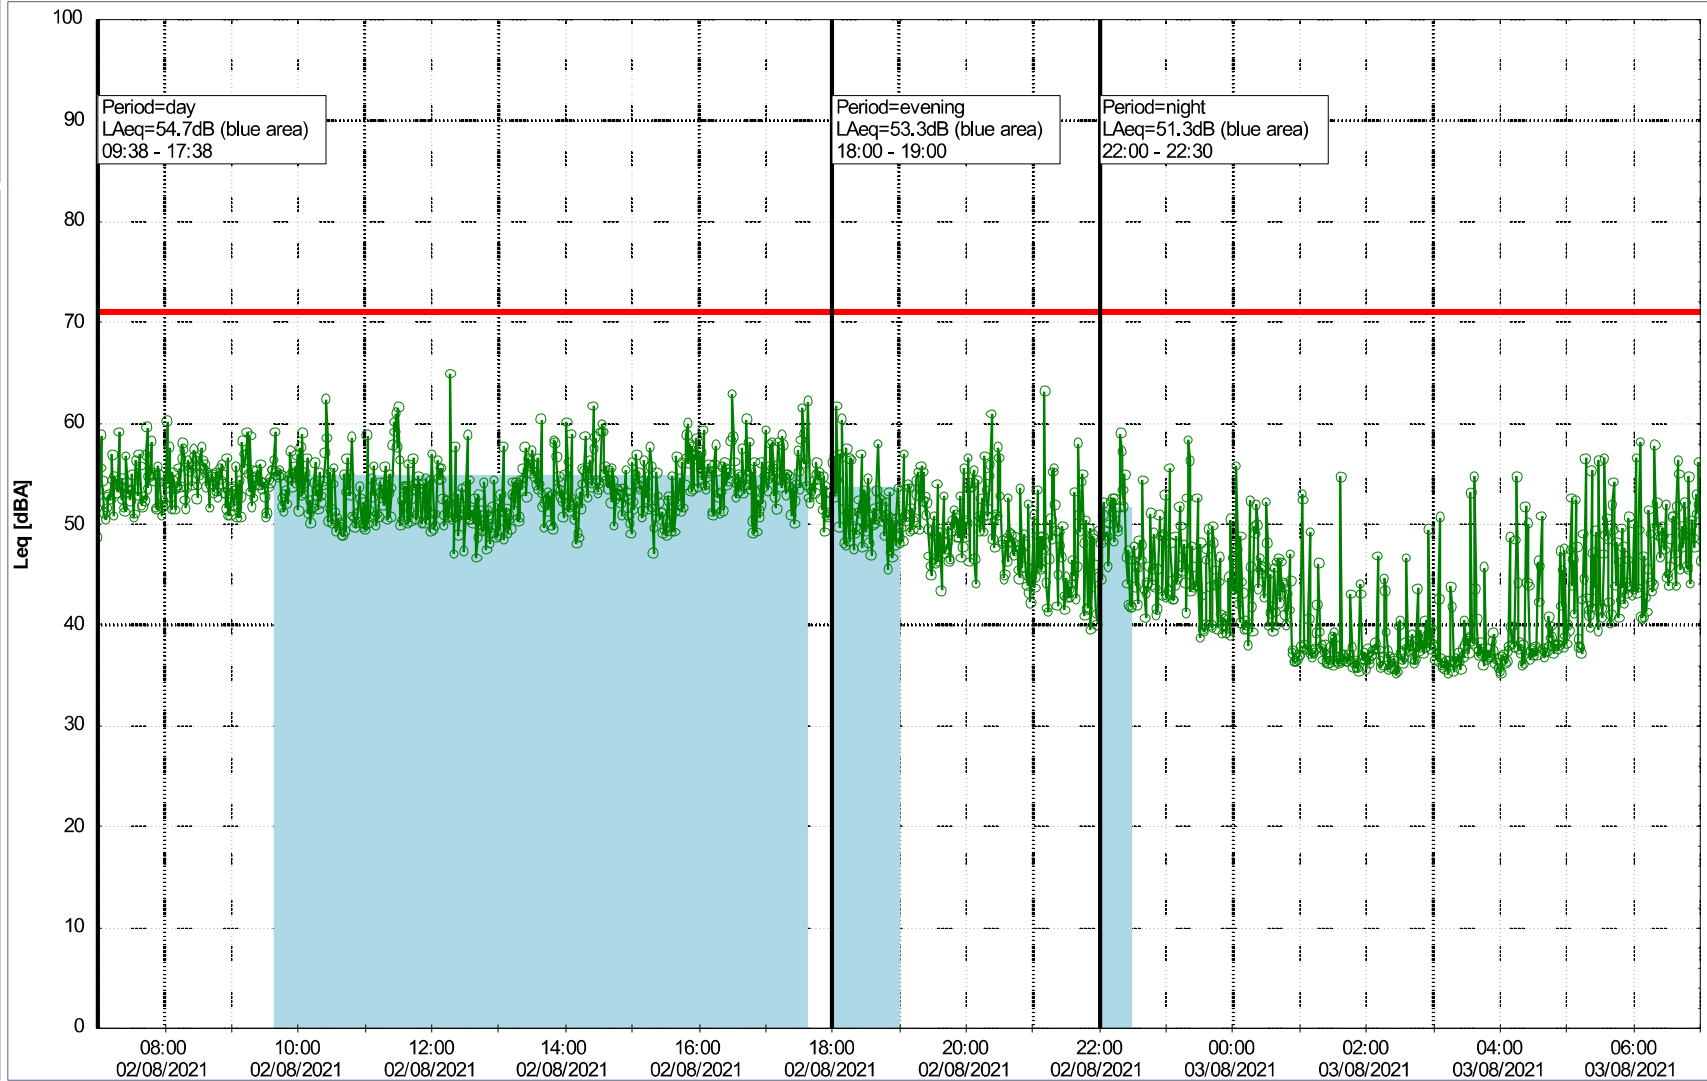

Project: Kronos Sydhavnen
Construction: Ny Ellebjerg
Location: N-V

Plan View

Remarks

...

Noise Time Related Diagram

02/08/2021
03/08/2021

○○○○ NEL_NS01

Project: Kronos Sydhavnen
Construction: Ny Ellebjerg
Location: N-V

Plan View

Remarks

Noise Time Related Diagram

03/08/2021
04/08/2021

ooo NEL_NS01

Project: Kronos Sydhavnen
Construction: Ny Ellebjerg
Location: N-V

Plan View

Remarks

Noise Time Related Diagram

04/08/2021
05/08/2021

○○○ NEL_NS01

Project: Kronos Sydhavnen
Construction: Ny Ellebjerg
Location: N-V

Plan View

Remarks

Noise Time Related Diagram

05/08/2021
06/08/2021

07/08/2021
08/08/2021

Plan View

Noise Time Related Diagram

○○○○ NEL_NS01

Remarks

...

Project: Kronos Sydhavnen
Construction: Ny Ellebjerg
Location: N-V

Plan View