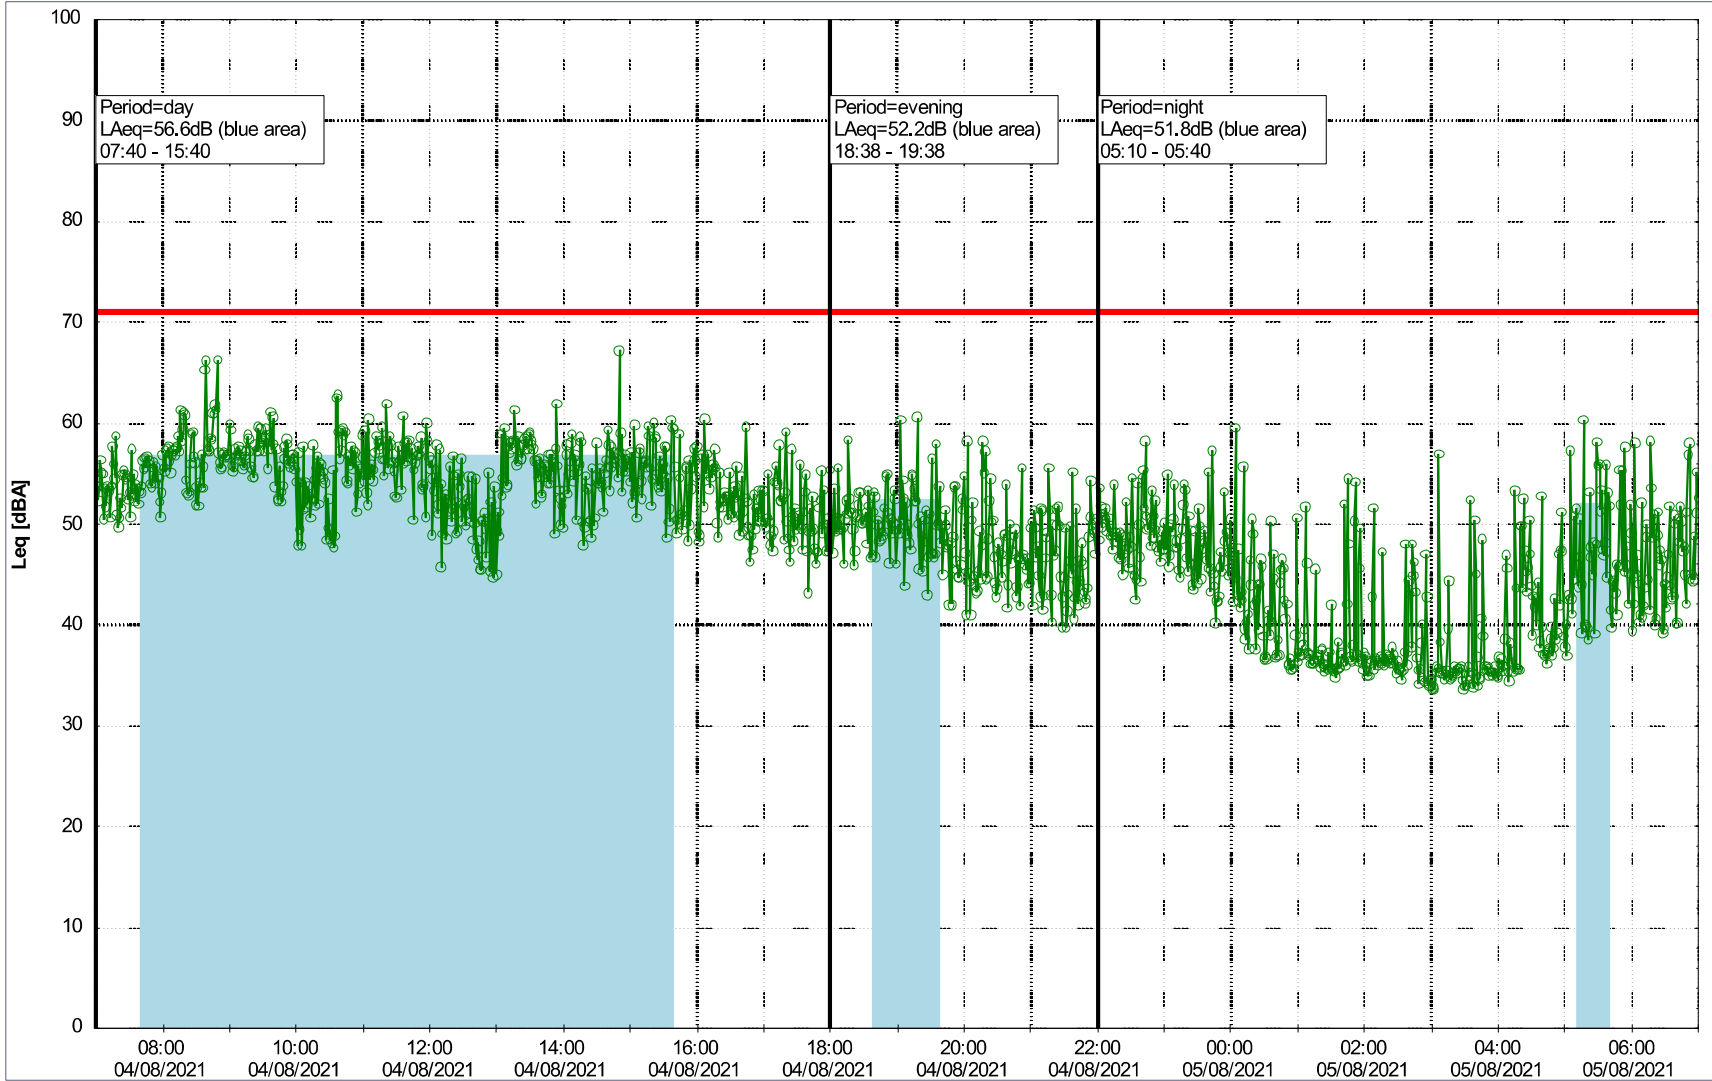

Plan View

Remarks

Noise Time Related Diagram

03/08/2021
04/08/2021

ooo NEL_NS01

Project: Kronos Sydhavnen
Construction: Ny Ellebjerg
Location: N-V

Plan View

Remarks

Noise Time Related Diagram

04/08/2021
05/08/2021

○○○ NEL_NS01

Project: Kronos Sydhavnen
Construction: Ny Ellebjerg
Location: N-V

Plan View

Remarks

Noise Time Related Diagram

05/08/2021
06/08/2021

○○○○ NEL_NS01

Project: Kronos Sydhavnen
Construction: Ny Ellebjerg
Location: N-V

Plan View

Remarks

Noise Time Related Diagram

06/08/2021
07/08/2021

○○○○ NEL_NS01

Project: Kronos Sydhavnen
Construction: Ny Ellebjerg
Location: N-V

07/08/2021
08/08/2021

Plan View

Noise Time Related Diagram

○○○○ NEL_NS01

Remarks

...

Project: Kronos Sydhavnen
Construction: Ny Ellebjerg
Location: N-V

Plan View