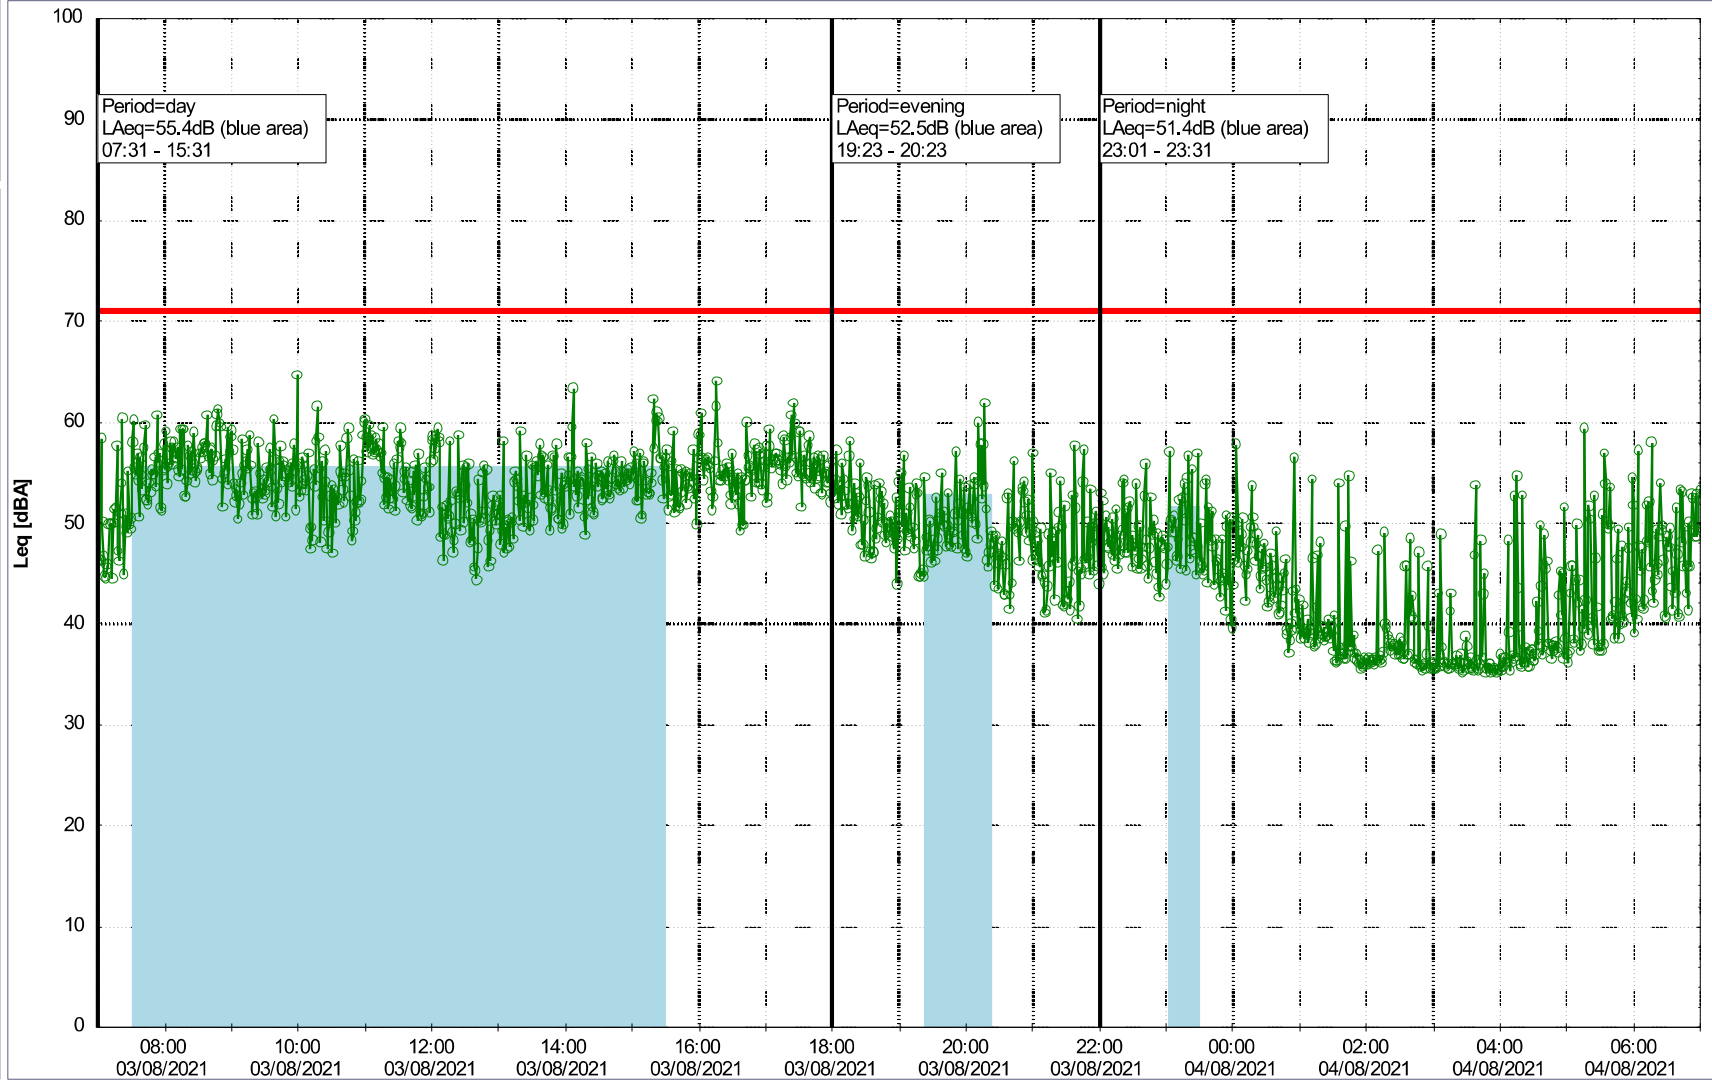

Plan View

Remarks

Noise Time Related Diagram

03/08/2021
04/08/2021

ooo NEL_NS01

Project: Kronos Sydhavnen
Construction: Ny Ellebjerg
Location: N-V

Plan View

Remarks

Noise Time Related Diagram

04/08/2021
05/08/2021

○○○ NEL_NS01

Project: Kronos Sydhavnen
Construction: Ny Ellebjerg
Location: N-V

Plan View

Remarks

Noise Time Related Diagram

05/08/2021
06/08/2021

○○○○ NEL_NS01

Project: Kronos Sydhavnen
Construction: Ny Ellebjerg
Location: N-V

Plan View

Remarks

Noise Time Related Diagram

06/08/2021
07/08/2021

○○○○ NEL_NS01

Project: Kronos Sydhavnen
Construction: Ny Ellebjerg
Location: N-V

07/08/2021
08/08/2021

Plan View

Noise Time Related Diagram

○○○○ NEL_NS01

Remarks

...

Project: Kronos Sydhavnen
Construction: Ny Ellebjerg
Location: N-V

Plan View