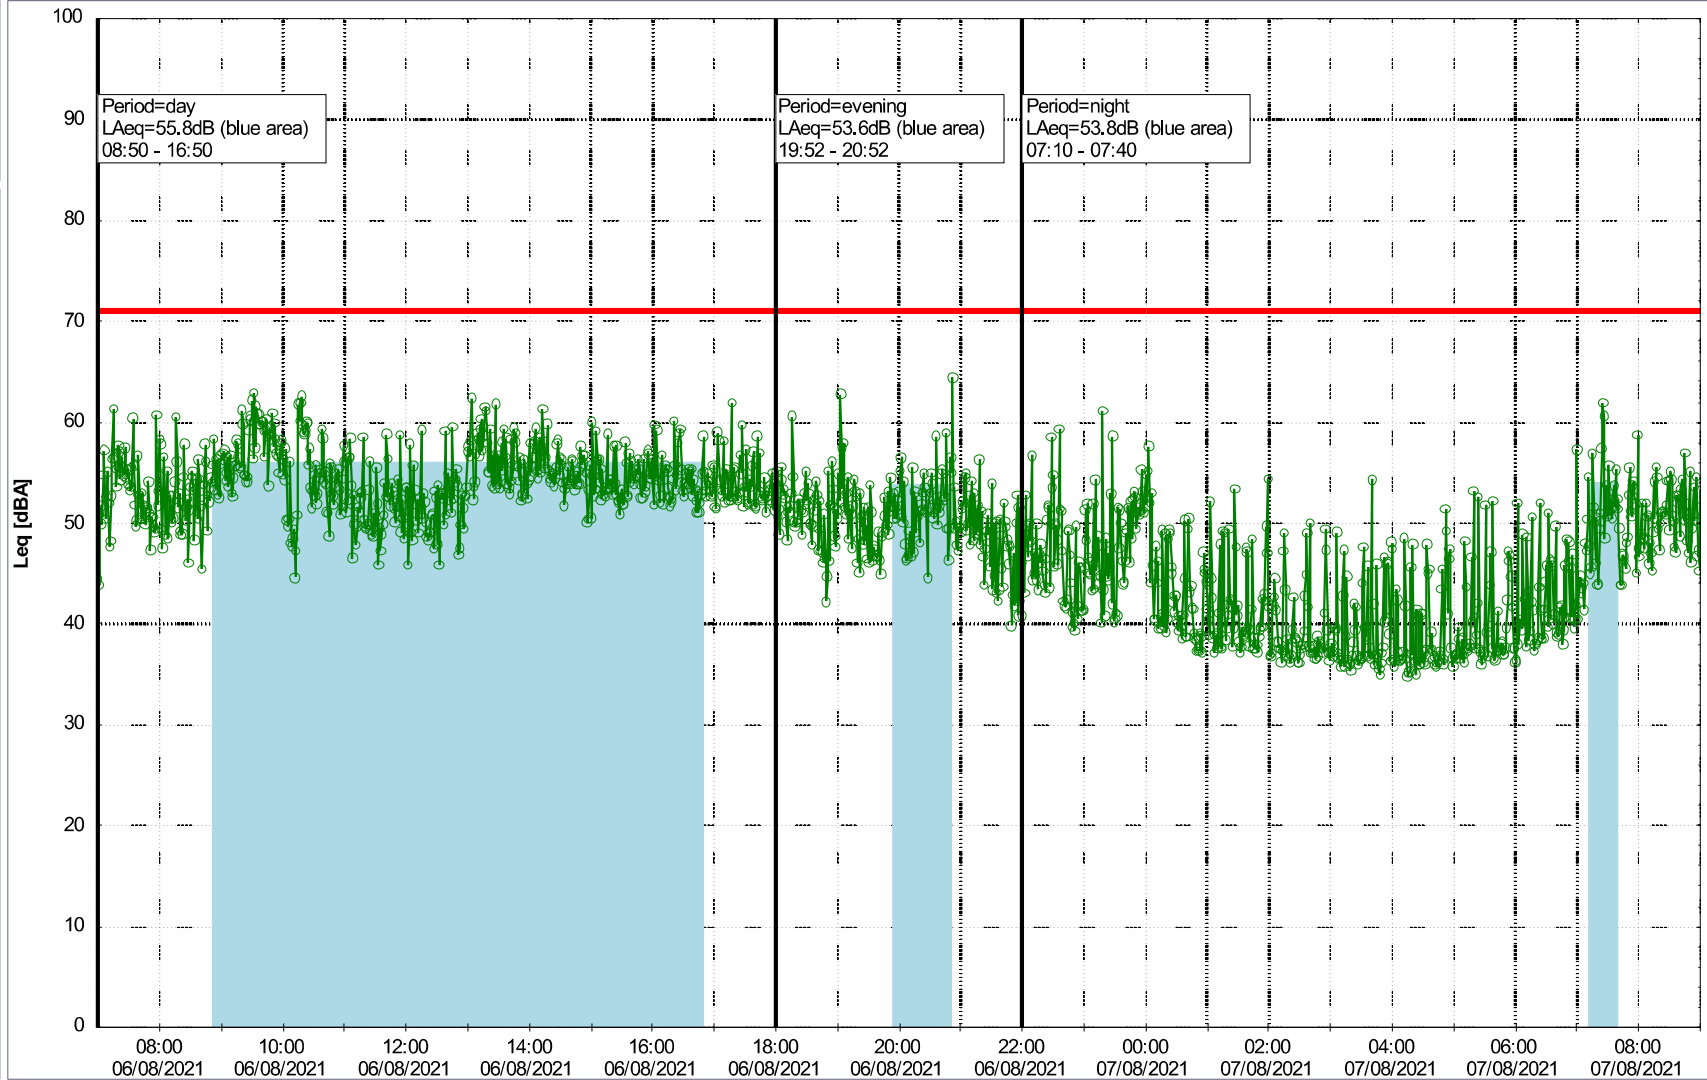

○○○○ NEL_NS01

Project: Kronos Sydhavnen
Construction: Ny Ellebjerg
Location: N-V

Plan View

Remarks

Noise Time Related Diagram

06/08/2021
07/08/2021

○○○○ NEL_NS01

Project: Kronos Sydhavnen
Construction: Ny Ellebjerg
Location: N-V

07/08/2021
08/08/2021

Plan View

Noise Time Related Diagram

○○○○ NEL_NS01

Remarks

...

Project: Kronos Sydhavnen
Construction: Ny Ellebjerg
Location: N-V

Plan View