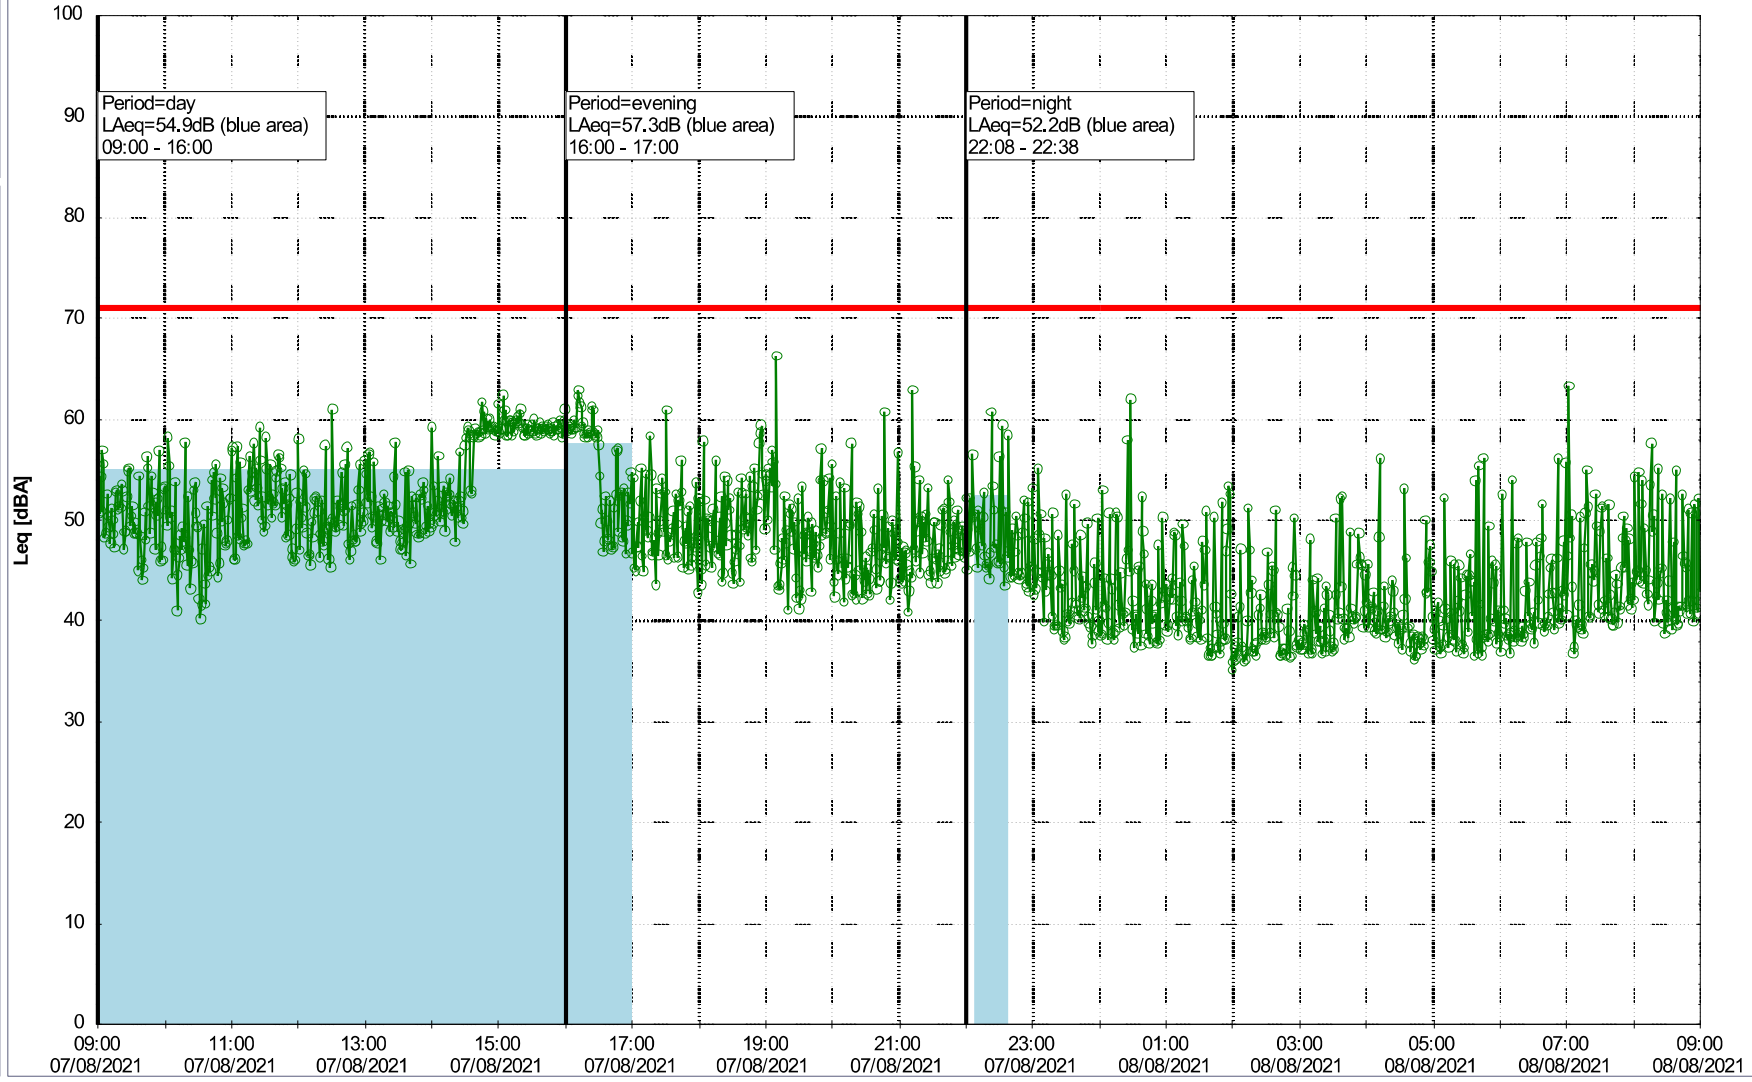

Noise Time Related Diagram

04/08/2021
05/08/2021

○○○ NEL_NS01

Project: Kronos Sydhavnen
Construction: Ny Ellebjerg
Location: N-V

Plan View

Remarks

Noise Time Related Diagram

05/08/2021
06/08/2021

○○○○ NEL_NS01

Project: Kronos Sydhavnen
Construction: Ny Ellebjerg
Location: N-V

Plan View

Remarks

Noise Time Related Diagram

06/08/2021
07/08/2021

○○○○ NEL_NS01

Project: Kronos Sydhavnen
Construction: Ny Ellebjerg
Location: N-V

07/08/2021
08/08/2021

Plan View

Noise Time Related Diagram

○○○○ NEL_NS01

Remarks

...

Project: Kronos Sydhavnen
Construction: Ny Ellebjerg
Location: N-V

Plan View