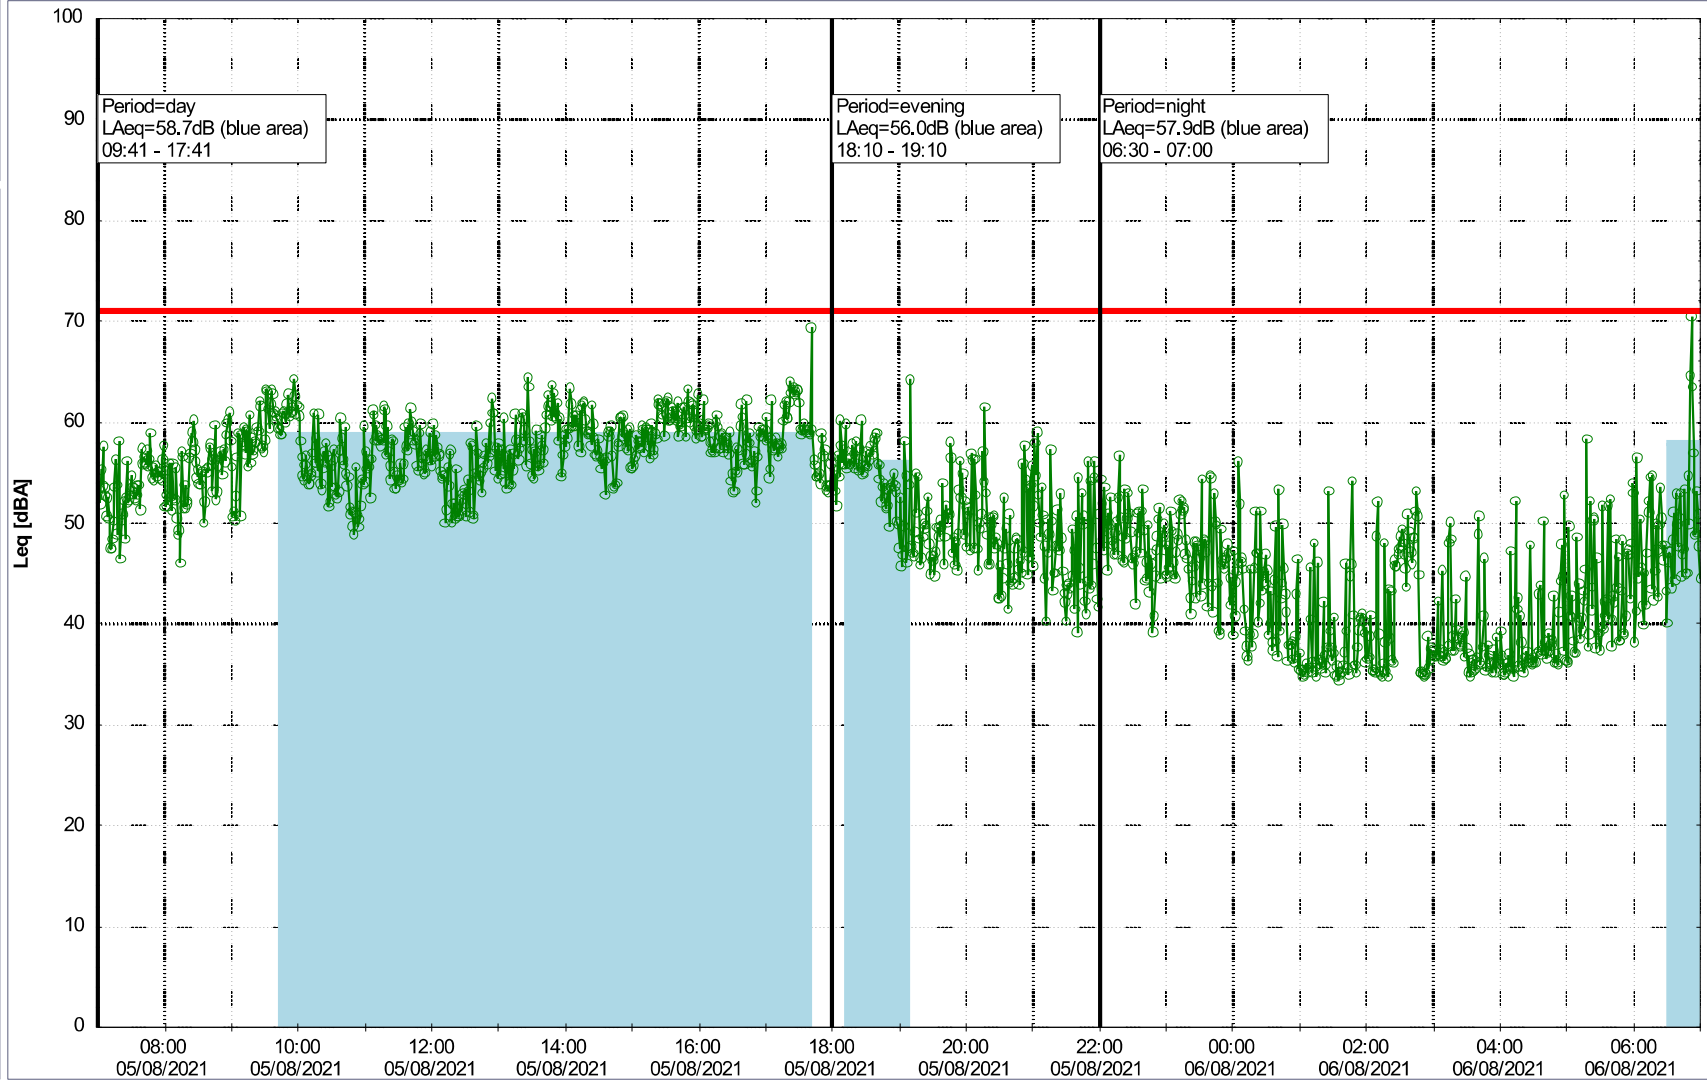

Noise Time Related Diagram

04/08/2021
05/08/2021

○○○ NEL_NS01

Project: Kronos Sydhavnen
Construction: Ny Ellebjerg
Location: N-V

Plan View

Remarks

Noise Time Related Diagram

05/08/2021
06/08/2021

○○○○ NEL_NS01

Project: Kronos Sydhavnen
Construction: Ny Ellebjerg
Location: N-V

Plan View

Remarks

Noise Time Related Diagram

06/08/2021
07/08/2021

○○○○ NEL_NS01

Project: Kronos Sydhavnen
Construction: Ny Ellebjerg
Location: N-V

07/08/2021
08/08/2021

Plan View

Noise Time Related Diagram

○○○○ NEL_NS01

Remarks

...

Project: Kronos Sydhavnen
Construction: Ny Ellebjerg
Location: N-V

Plan View