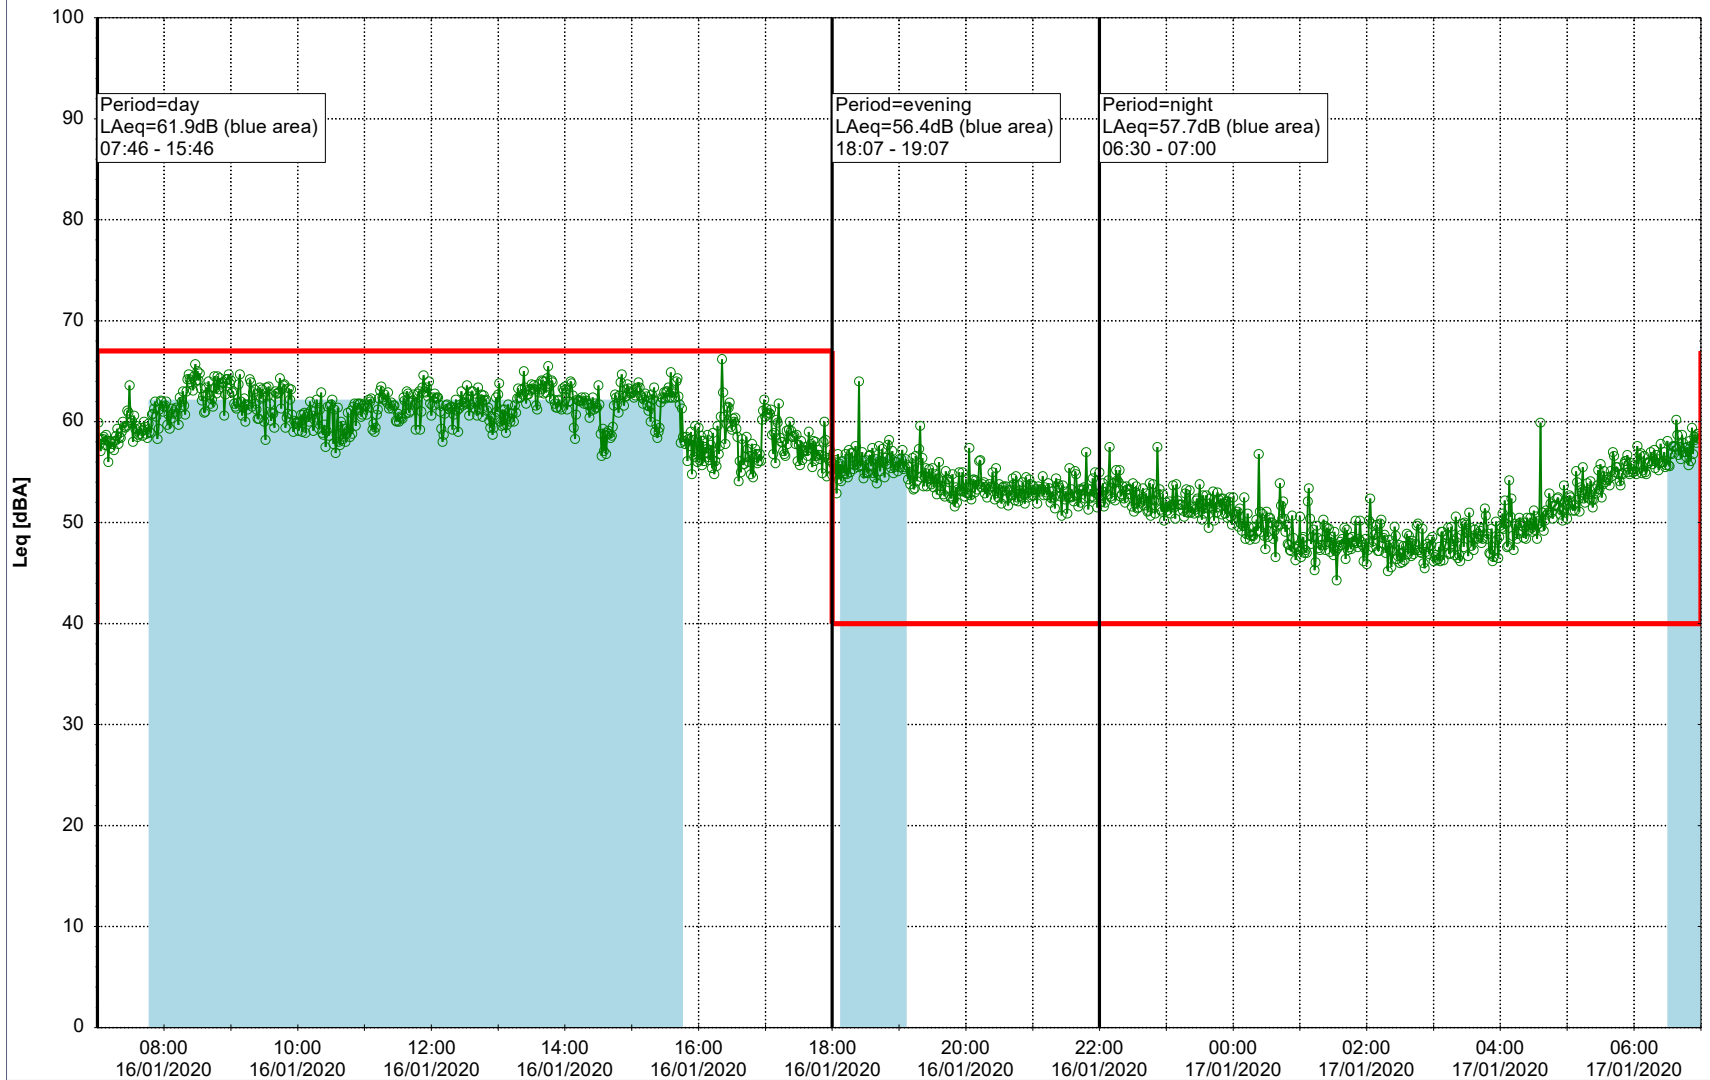

Plan View

Remarks

...

Noise Time Related Diagram

16/01/2020
17/01/2020

○○○○ SLU_NS01

Project: Kronos Sydhavnen
Construction: Sluseholmen
Location: N-V

Plan View

0 5 10 15 20 [m]

Remarks

...

Noise Time Related Diagram

17/01/2020
18/01/2020

○○○○ SLU_NS01

Project: Kronos Sydhavnen
Construction: Sluseholmen
Location: N-V

Plan View

Remarks

...

Noise Time Related Diagram

18/01/2020
19/01/2020

SLU_NS01

Project: Kronos Sydhavnen
Construction: Sluseholmen
Location: N-V

Plan View

0 5 10 15 20 [m]