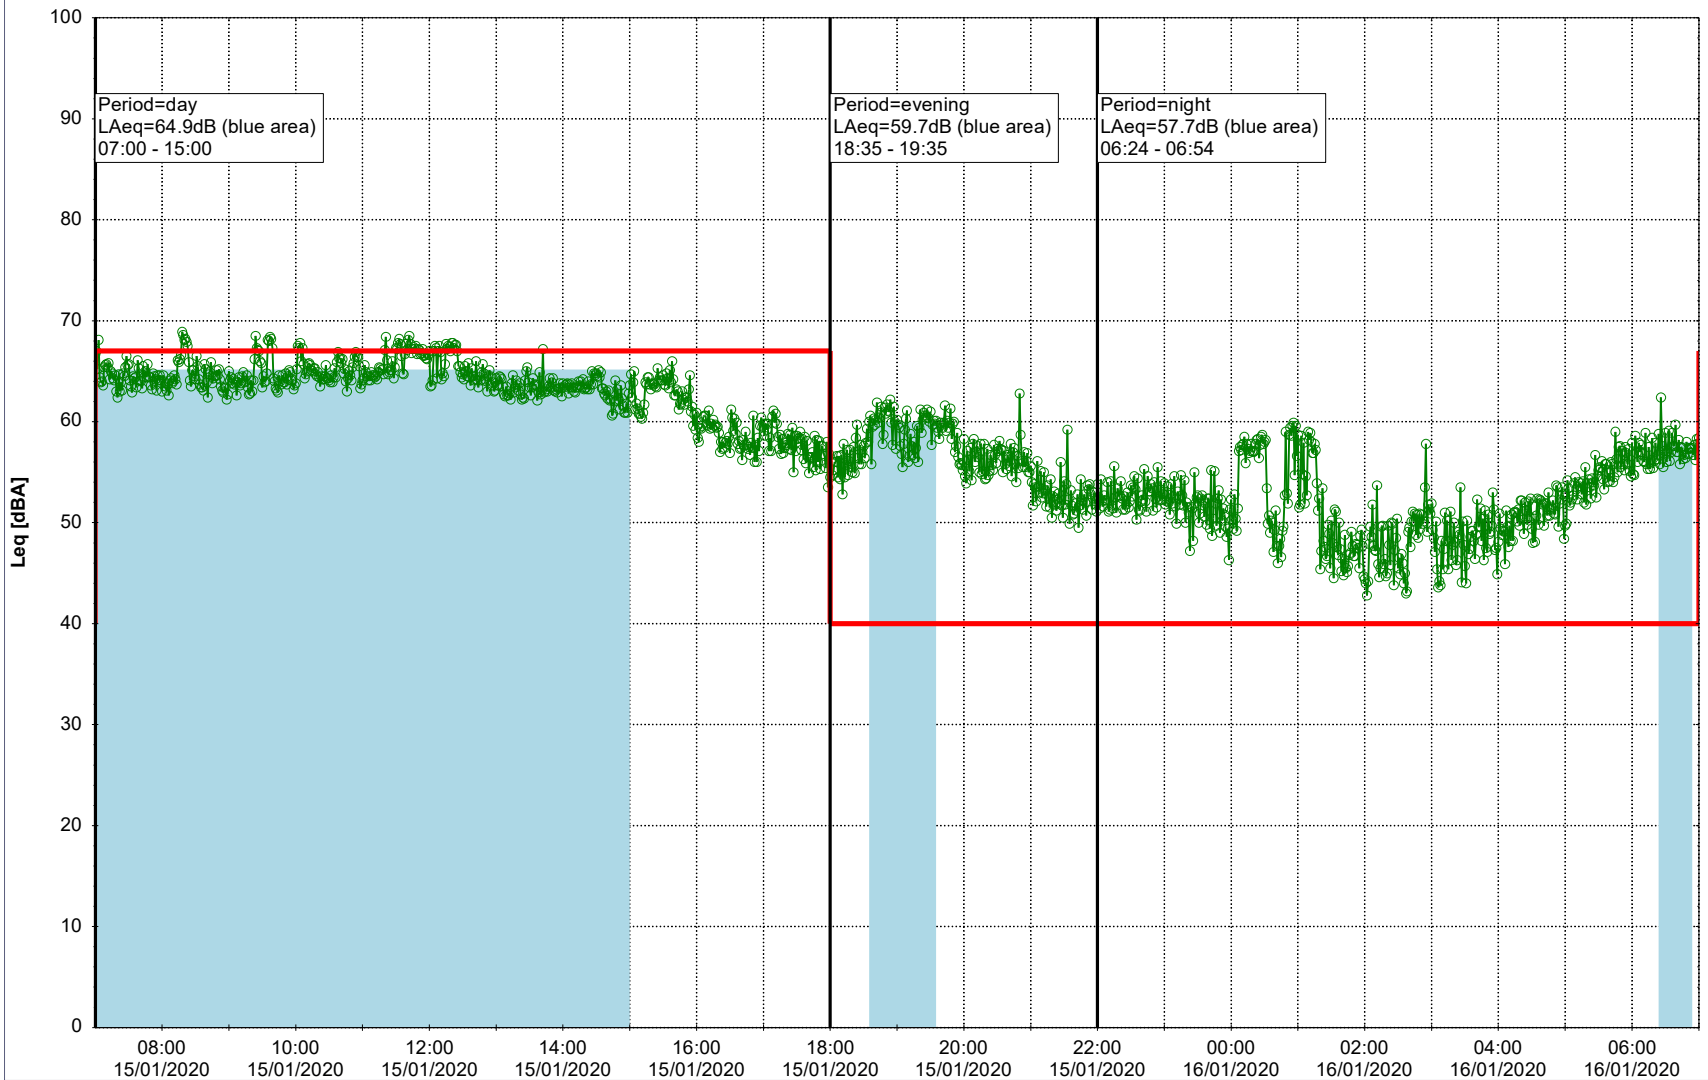

Plan View

0 5 10 15 20 [m]

Remarks

...

Noise Time Related Diagram

15/01/2020
16/01/2020

○○○○ SLU_NS01

Project: Kronos Sydhavnen
Construction: Sluseholmen
Location: N-V

Plan View

Remarks

...

Noise Time Related Diagram

16/01/2020
17/01/2020

○○○○ SLU_NS01

Project: Kronos Sydhavnen
Construction: Sluseholmen
Location: N-V

Plan View

0 5 10 15 20 [m]

Remarks

...

Noise Time Related Diagram

17/01/2020
18/01/2020

○○○○ SLU_NS01

Project: Kronos Sydhavnen
Construction: Sluseholmen
Location: N-V

Plan View

Remarks

...

Noise Time Related Diagram

18/01/2020
19/01/2020

SLU_NS01

Project: Kronos Sydhavnen
Construction: Sluseholmen
Location: N-V

Plan View

0 5 10 15 20 [m]