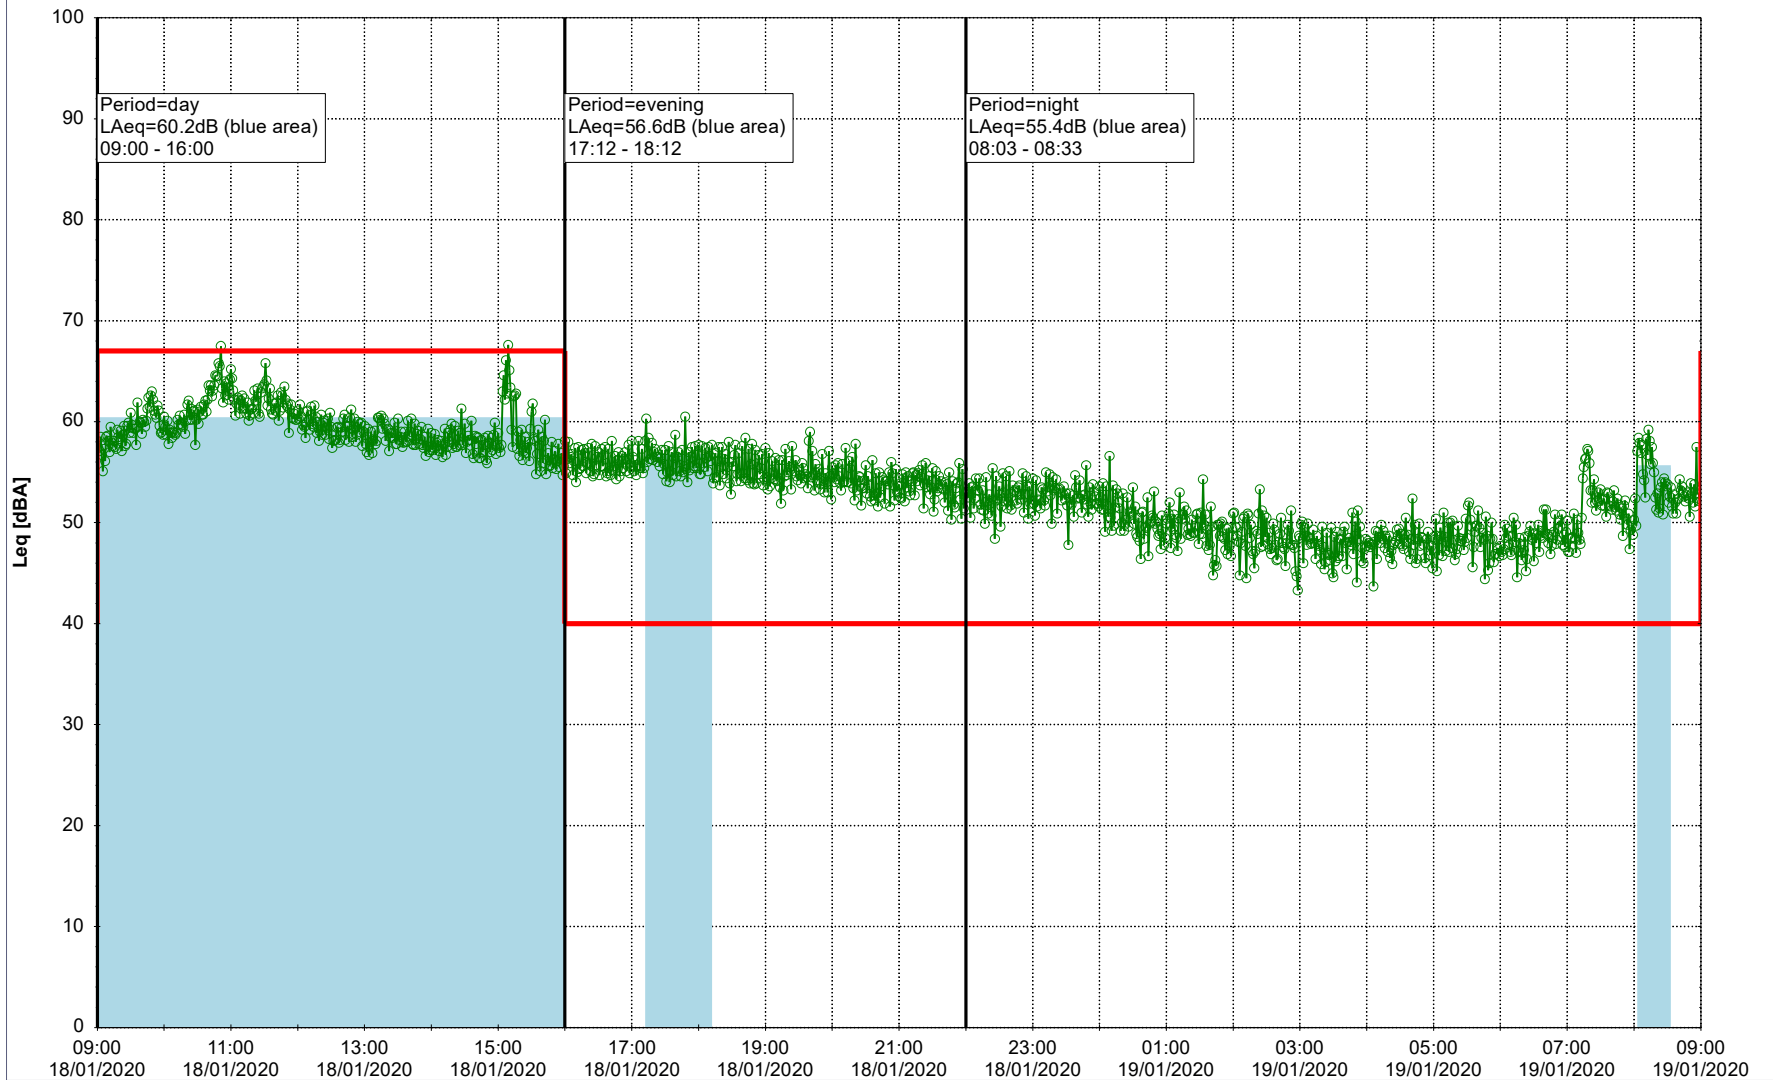

0 5 10 15 20 [m]

Remarks

...

Noise Time Related Diagram

17/01/2020
18/01/2020

○○○○ SLU_NS01

Project: Kronos Sydhavnen
Construction: Sluseholmen
Location: N-V

Plan View

Remarks

...

Noise Time Related Diagram

18/01/2020
19/01/2020

SLU_NS01

Project: Kronos Sydhavnen
Construction: Sluseholmen
Location: N-V

Plan View

0 5 10 15 20 [m]