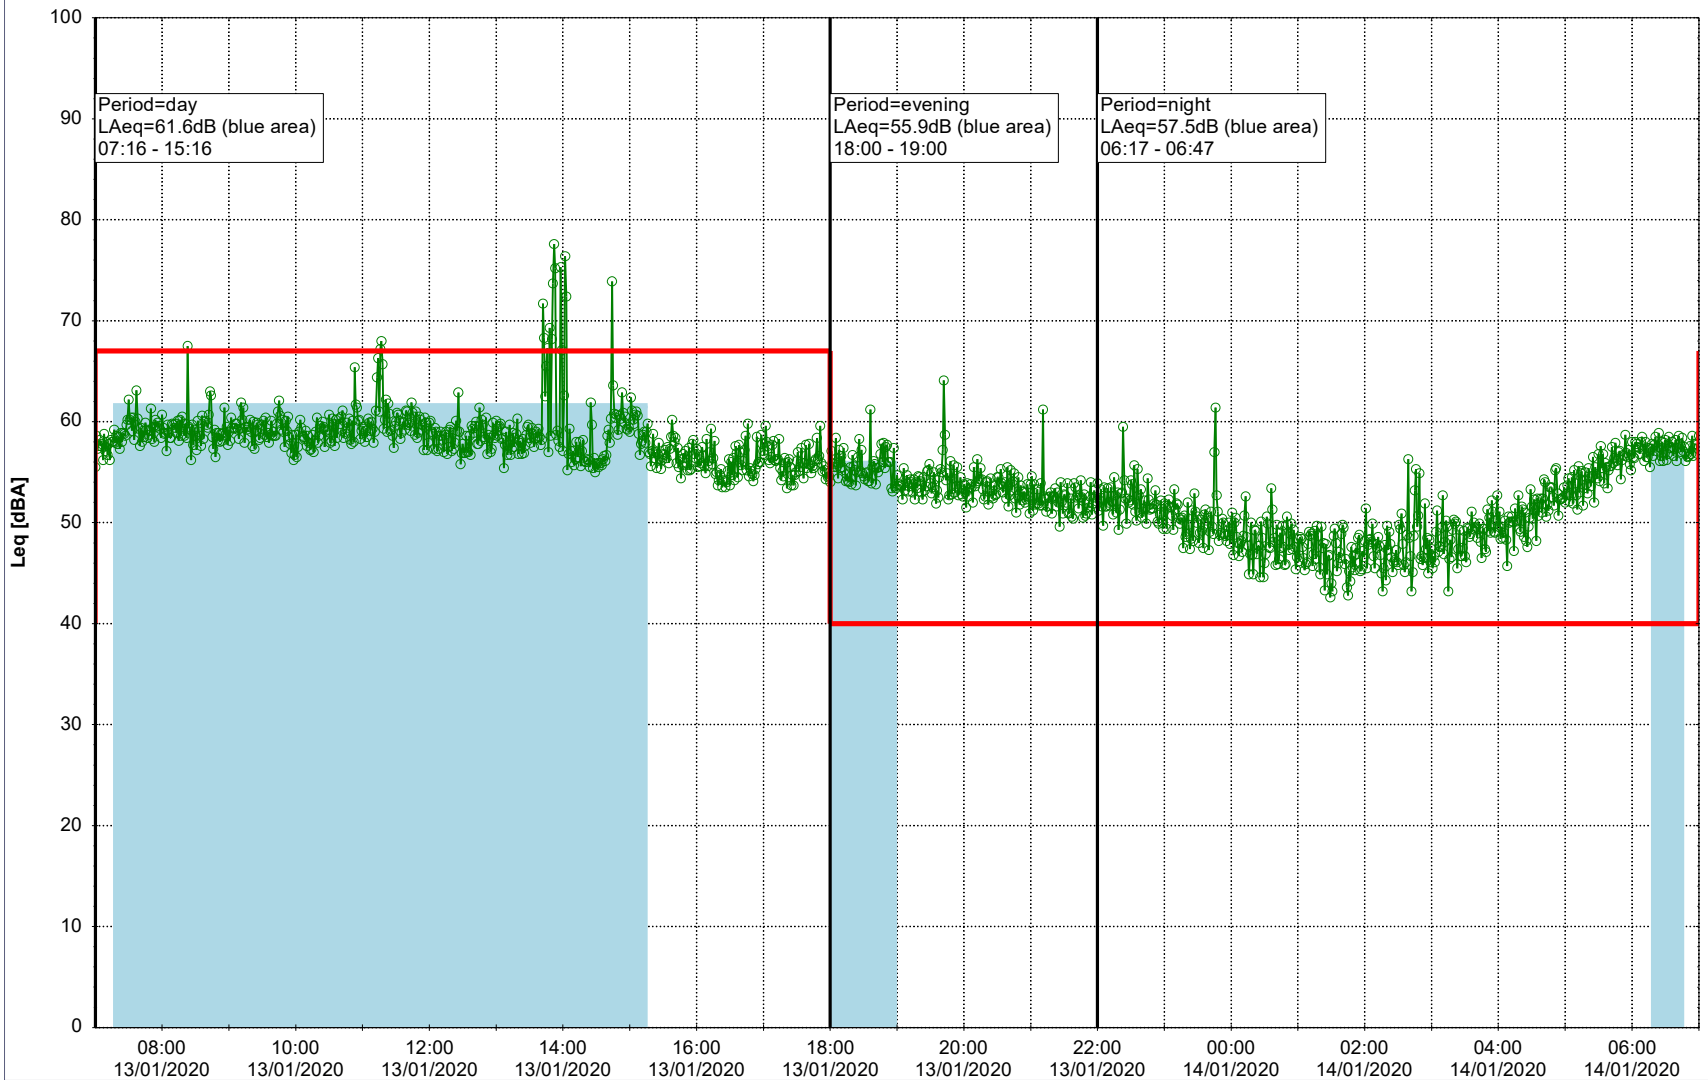

Project: Kronos Sydhavnen
Construction: Sluseholmen
Location: N-V

Plan View

Remarks

...

Noise Time Related Diagram

13/01/2020
14/01/2020

○○○○ SLU_NS01

Project: Kronos Sydhavnen
Construction: Sluseholmen
Location: N-V

Plan View

0 5 10 15 20 [m]

Remarks

...

Noise Time Related Diagram

14/01/2020
15/01/2020

○○○○ SLU_NS01

Project: Kronos Sydhavnen
Construction: Sluseholmen
Location: N-V

Plan View

0 5 10 15 20 [m]

Remarks

...

Noise Time Related Diagram

15/01/2020
16/01/2020

○○○○ SLU_NS01

Project: Kronos Sydhavnen
Construction: Sluseholmen
Location: N-V

Remarks

...

Noise Time Related Diagram

18/01/2020
19/01/2020

SLU_NS01

Project: Kronos Sydhavnen
Construction: Sluseholmen
Location: N-V

Plan View

0 5 10 15 20 [m]