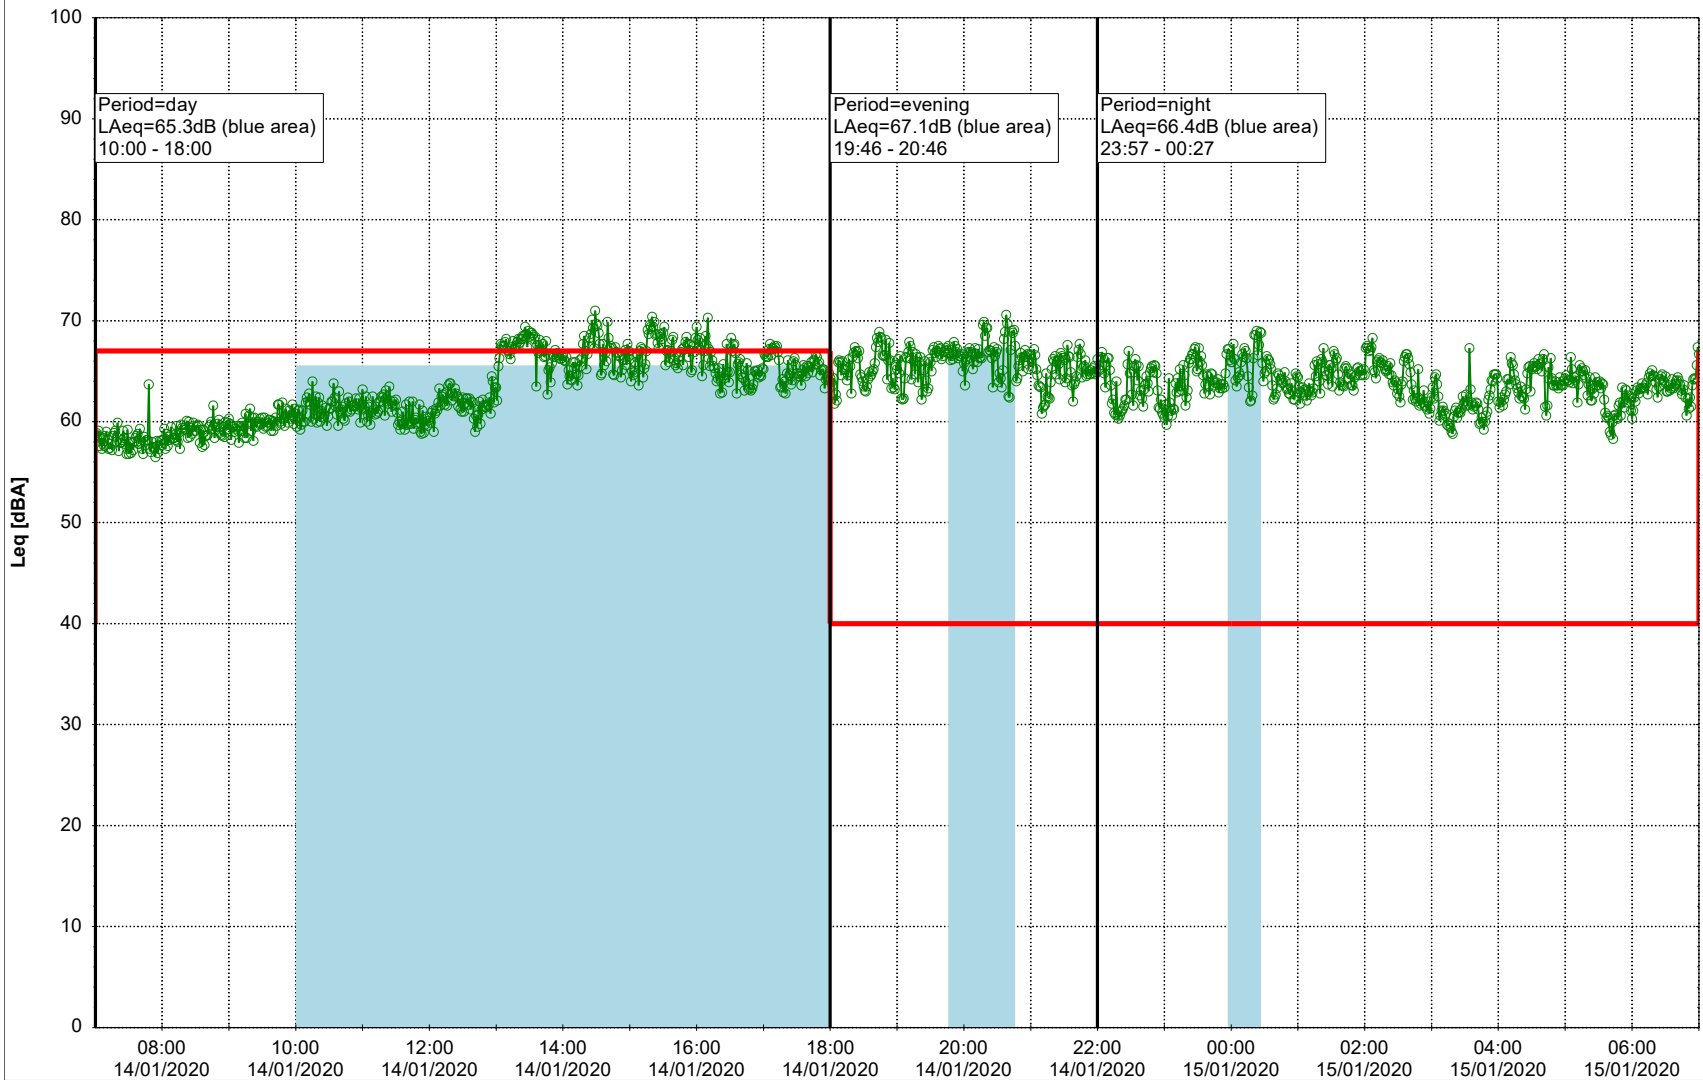

Plan View

0 5 10 15 20 [m]

Remarks

...

Noise Time Related Diagram

14/01/2020
15/01/2020

○○○○ SLU_NS01

Project: Kronos Sydhavnen
Construction: Sluseholmen
Location: N-V

Plan View

0 5 10 15 20 [m]

Remarks

...

Noise Time Related Diagram

15/01/2020
16/01/2020

○○○○ SLU_NS01

Project: Kronos Sydhavnen
Construction: Sluseholmen
Location: N-V

Plan View

Remarks

...

Noise Time Related Diagram

16/01/2020
17/01/2020

○○○○ SLU_NS01

Project: Kronos Sydhavnen
Construction: Sluseholmen
Location: N-V

Plan View

Remarks

...

Noise Time Related Diagram

18/01/2020
19/01/2020

SLU_NS01

Project: Kronos Sydhavnen
Construction: Sluseholmen
Location: N-V

Plan View

0 5 10 15 20 [m]