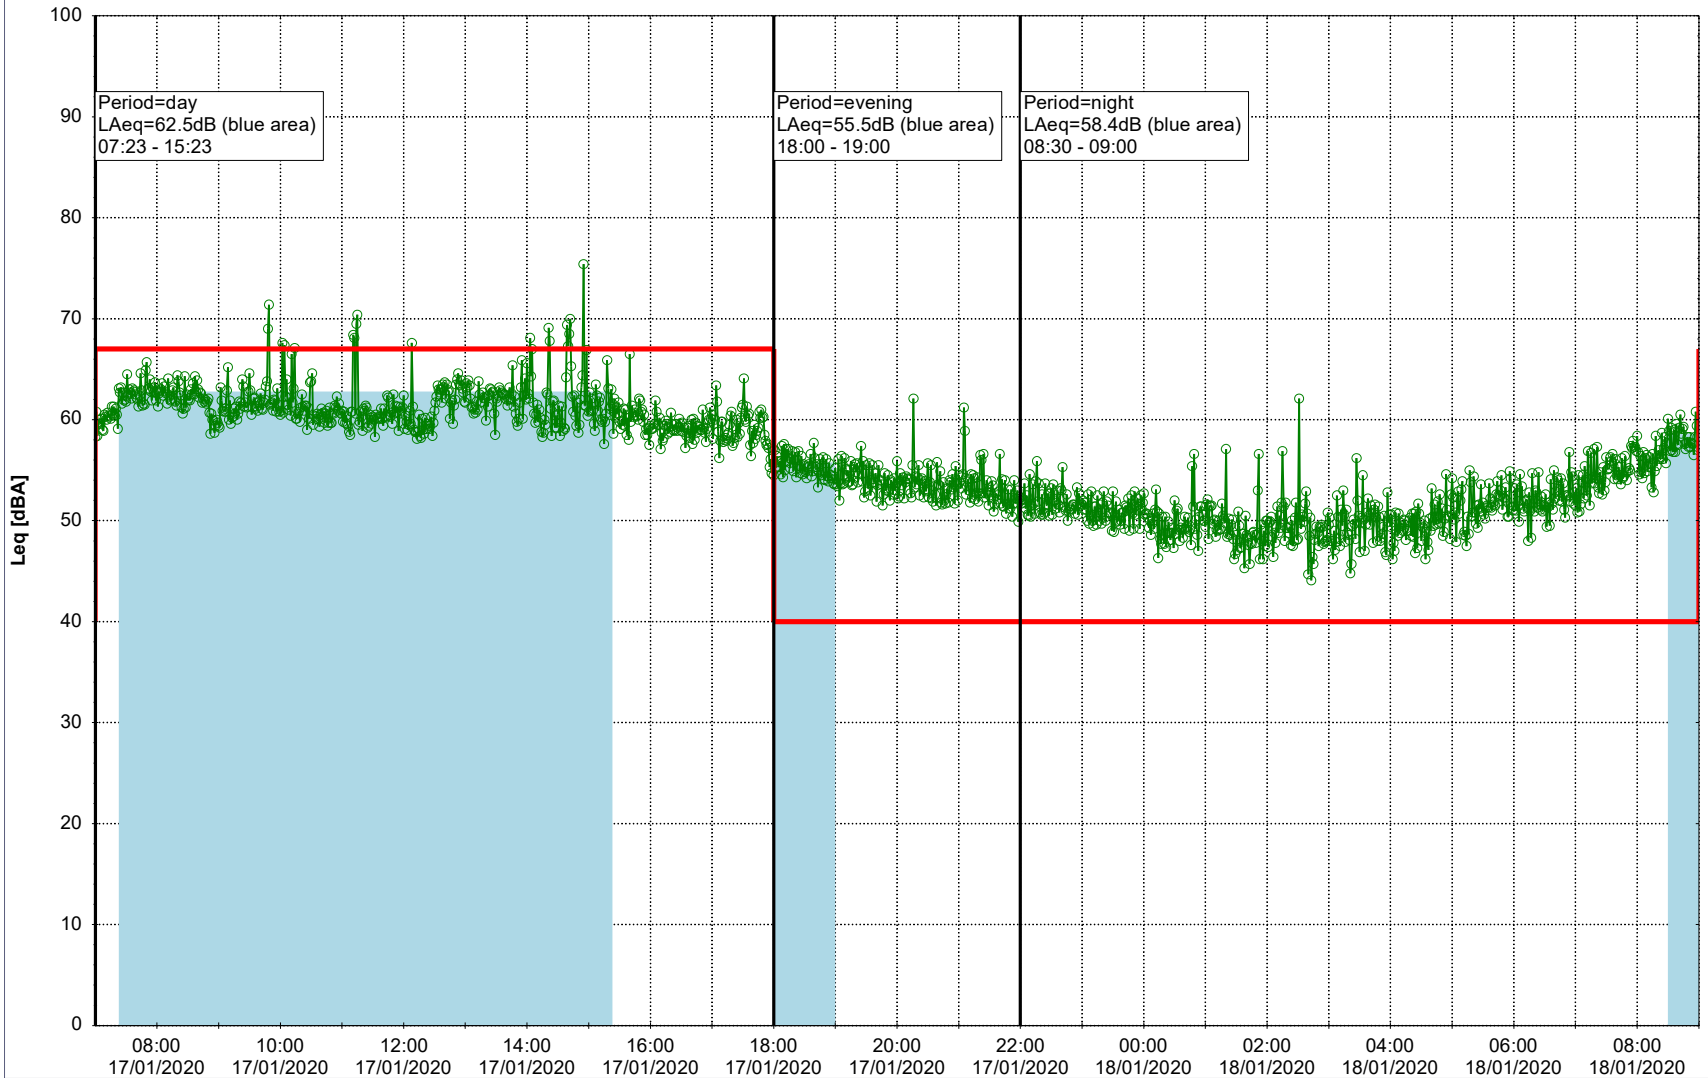

0 5 10 15 20 [m]

Remarks

...

Noise Time Related Diagram

17/01/2020
18/01/2020

○○○○ SLU_NS01

Project: Kronos Sydhavnen
Construction: Sluseholmen
Location: N-V

Plan View

Remarks

...

Noise Time Related Diagram

18/01/2020
19/01/2020

SLU_NS01

Project: Kronos Sydhavnen
Construction: Sluseholmen
Location: N-V

Plan View

0 5 10 15 20 [m]