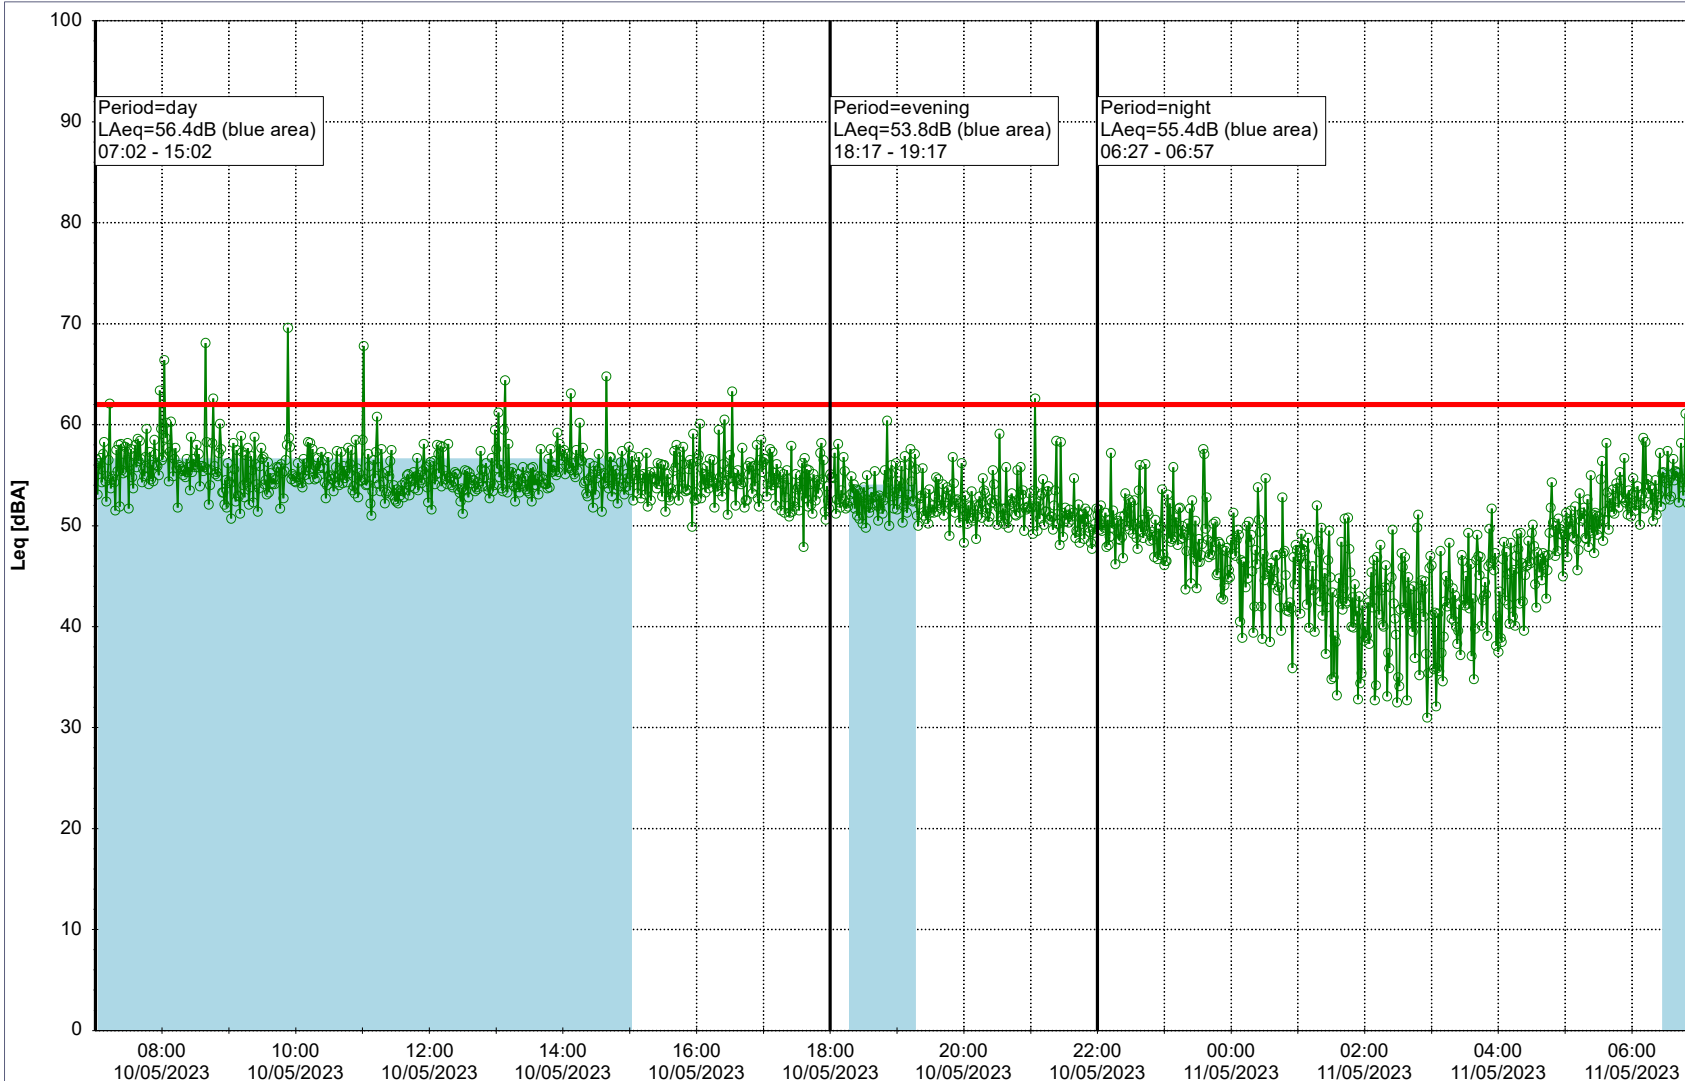

09/05/2023
10/05/2023

Plan View

Remarks

...

Noise Time Related Diagram

○○○ GAB_NS01

Project: Kronos Sydhavnen
Construction: Gåsebæk
Location: N-V

Plan View

Remarks

...

Noise Time Related Diagram

10/05/2023
11/05/2023

○○○ GAB_NS01

Project: Kronos Sydhavnen
Construction: Gåsebæk
Location: N-V

Plan View

Remarks

...

Noise Time Related Diagram

11/05/2023
12/05/2023

○○○ GAB_NS01

Project: Kronos Sydhavnen
Construction: Gåsebæk
Location: N-V

Plan View

Remarks

...

Noise Time Related Diagram

12/05/2023
13/05/2023

○○○ GAB_NS01

Project: Kronos Sydhavnen
Construction: Gåsebæk
Location: N-V

Plan View

Remarks

...

Noise Time Related Diagram