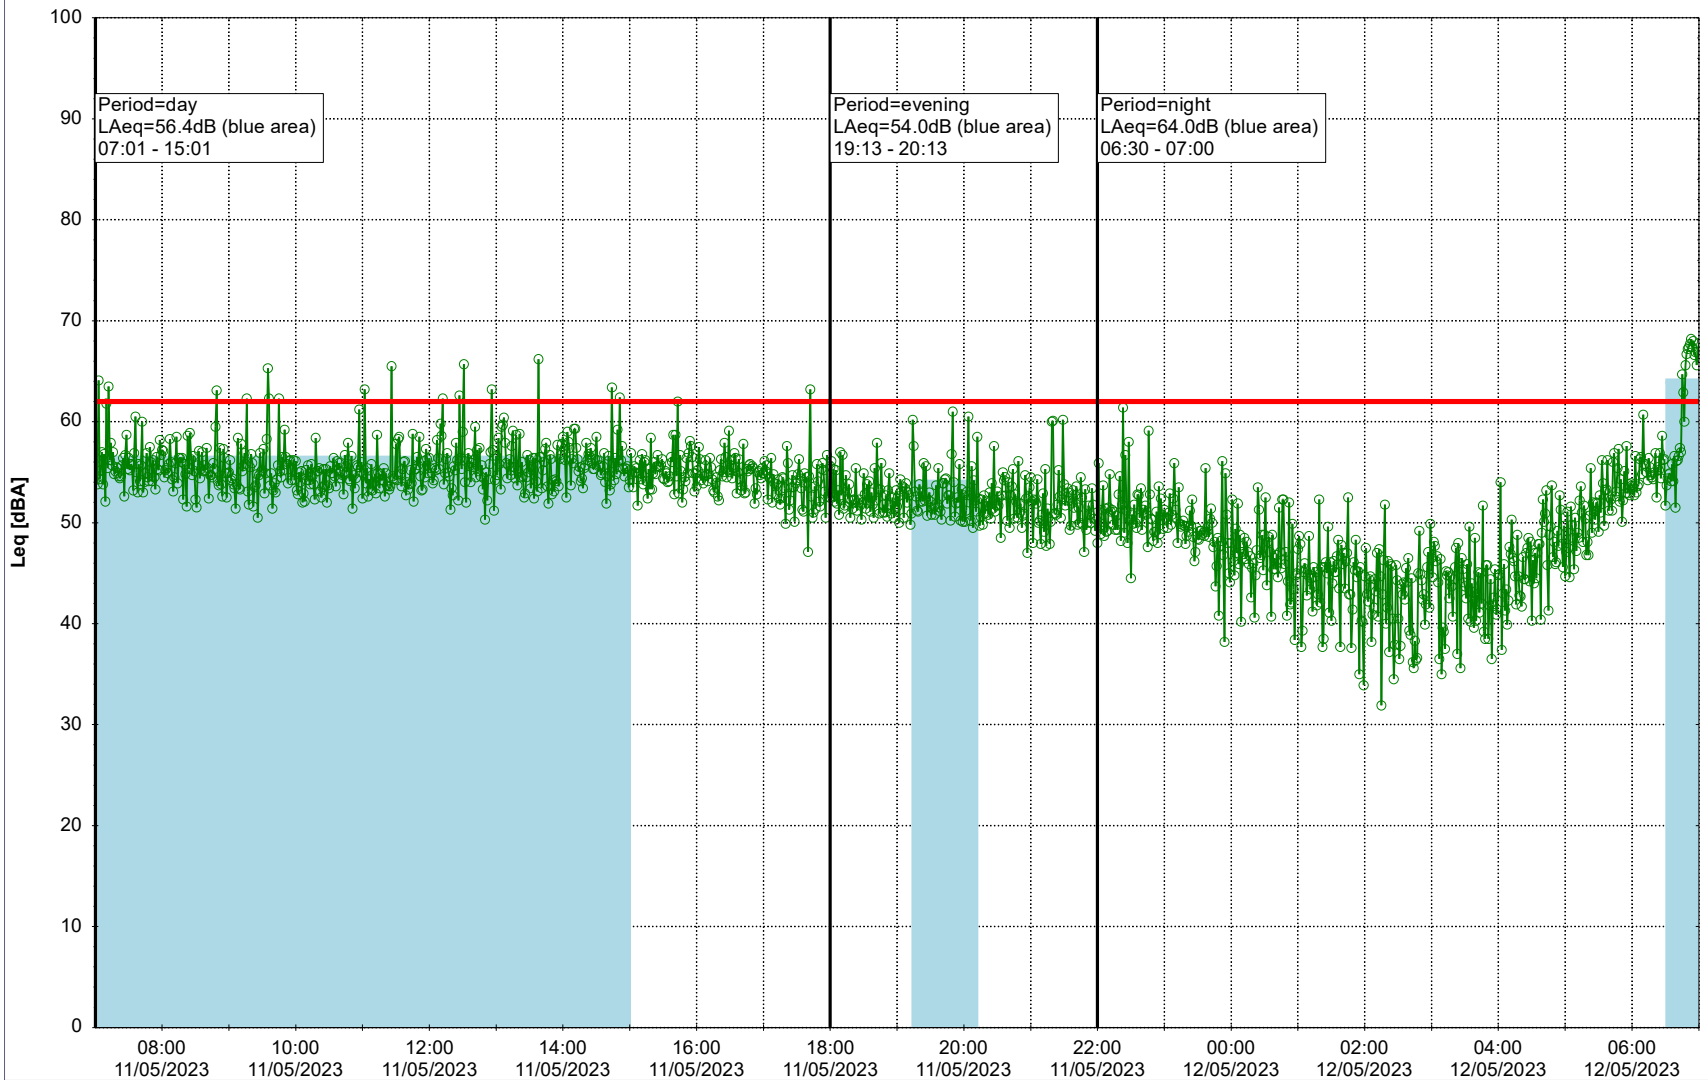

Remarks

...

Noise Time Related Diagram

10/05/2023
11/05/2023

○○○ GAB_NS01

Project: Kronos Sydhavnen
Construction: Gåsebæk
Location: N-V

Plan View

Remarks

...

Noise Time Related Diagram

11/05/2023
12/05/2023

○○○ GAB_NS01

Project: Kronos Sydhavnen
Construction: Gåsebæk
Location: N-V

Plan View

Remarks

...

Noise Time Related Diagram

12/05/2023
13/05/2023

○○○ GAB_NS01

Project: Kronos Sydhavnen
Construction: Gåsebæk
Location: N-V

Plan View

Remarks

...

Noise Time Related Diagram