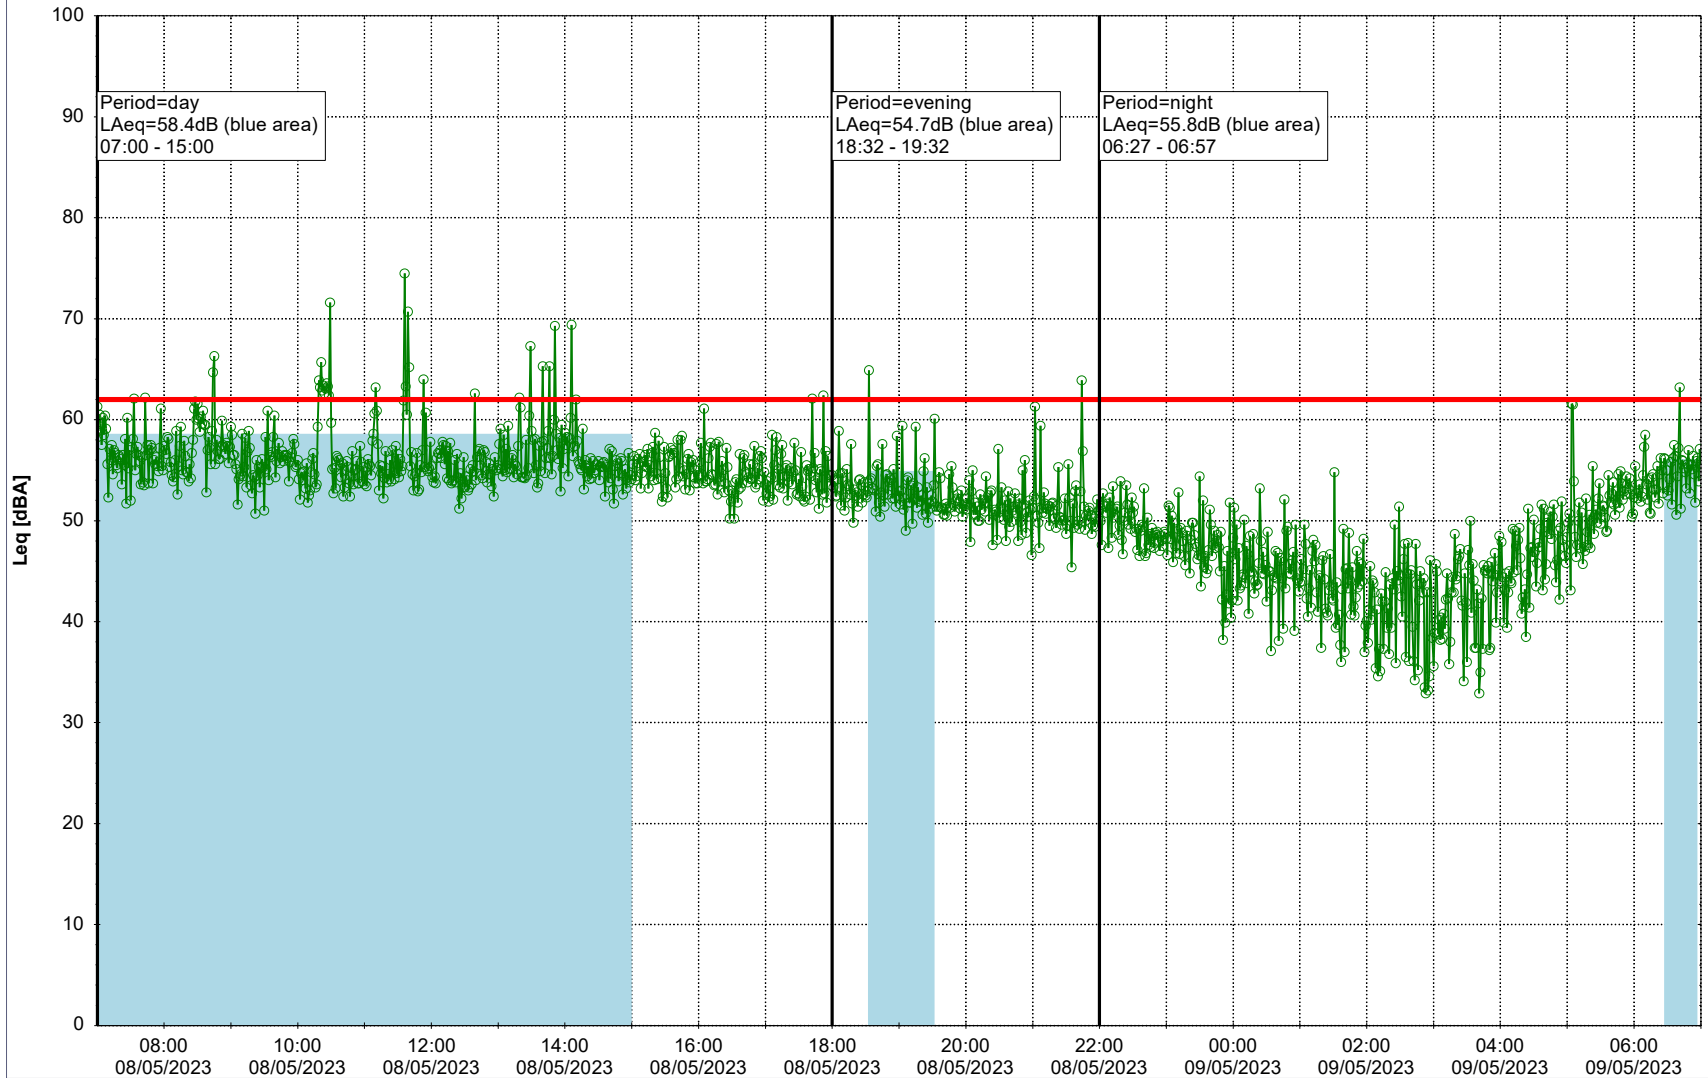

Noise Time Related Diagram

○○○ GAB_NS01