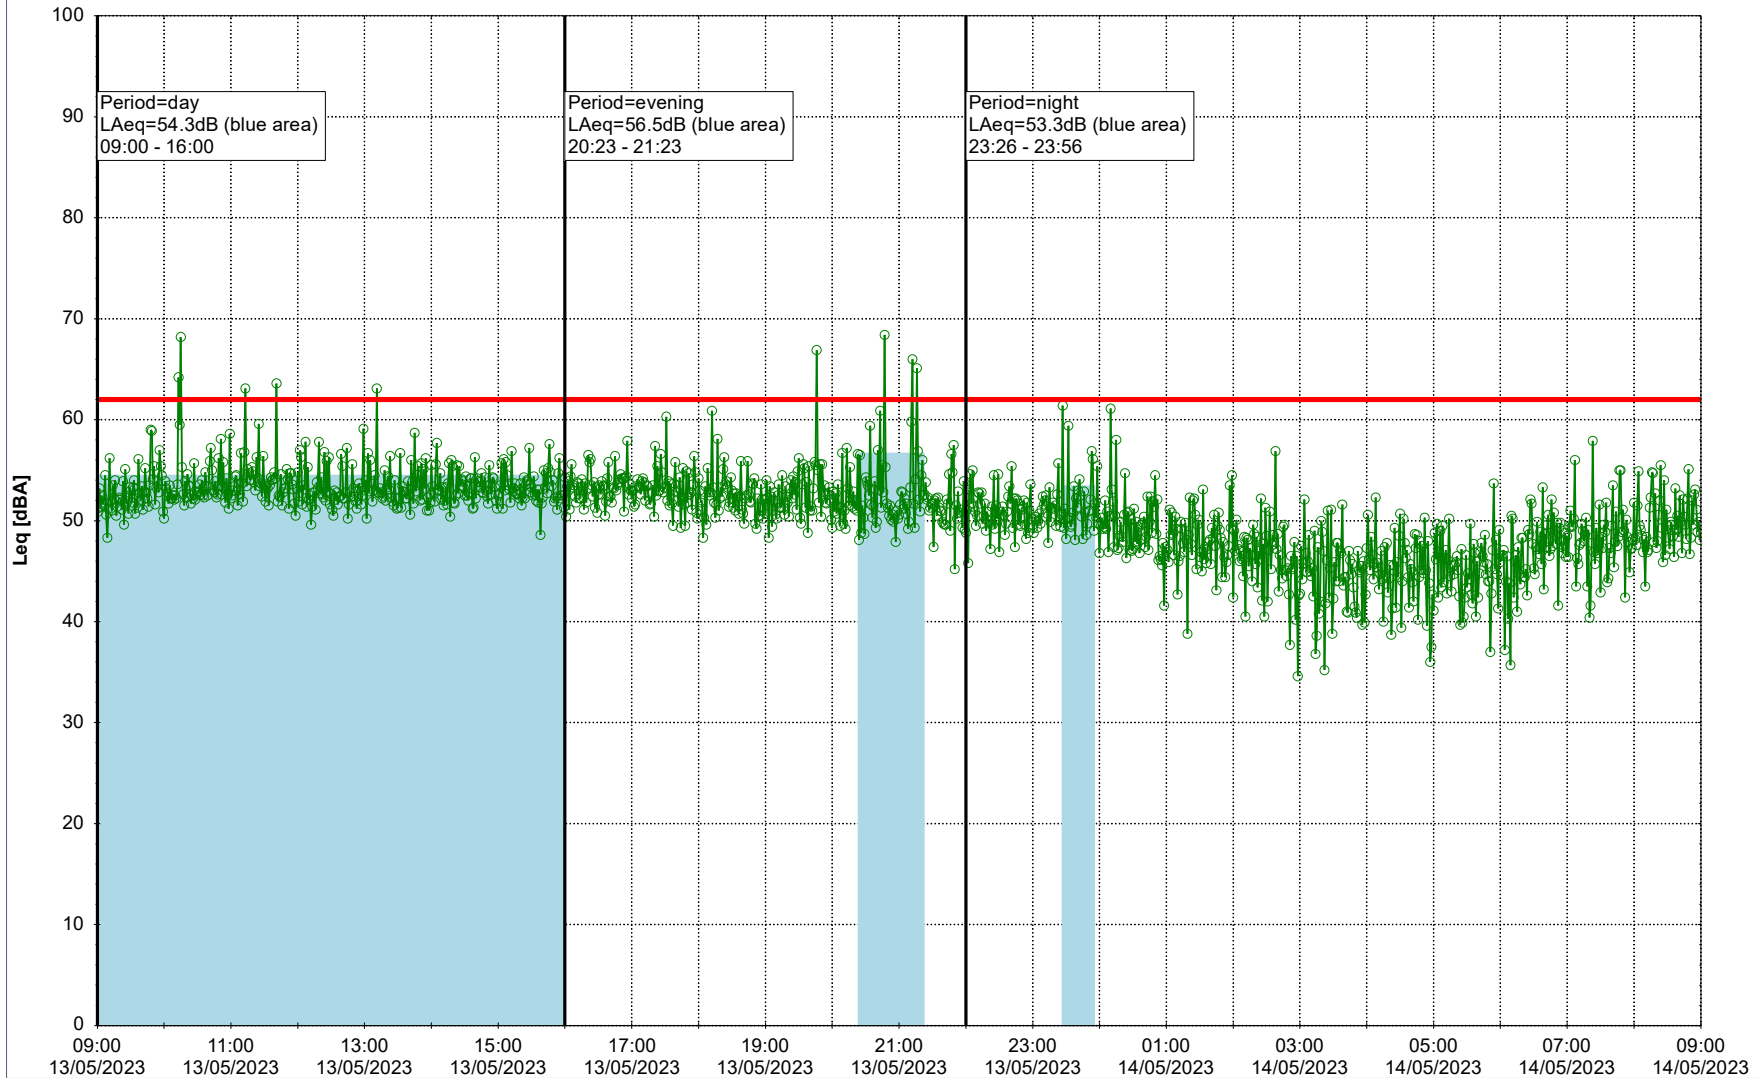

Noise Time Related Diagram

13/05/2023
14/05/2023

○○○ GAB_NS01