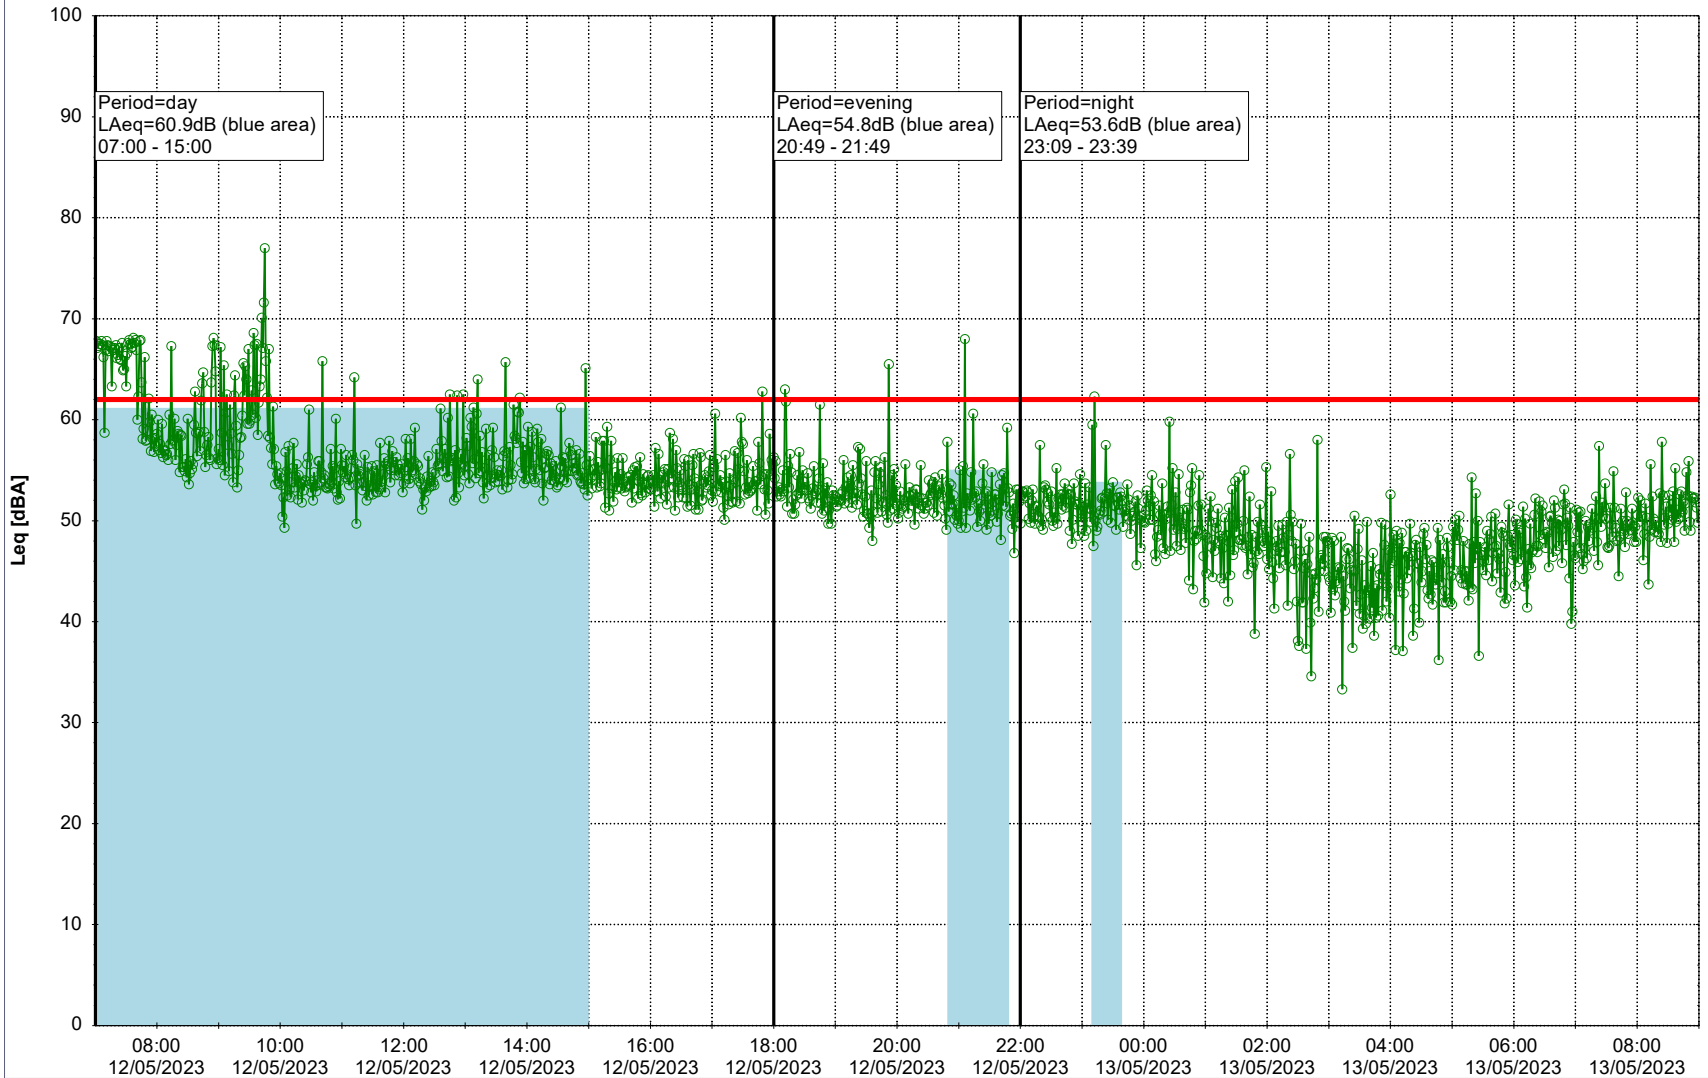

...

Noise Time Related Diagram

11/05/2023
12/05/2023

○○○ GAB_NS01

Project: Kronos Sydhavnen
Construction: Gåsebæk
Location: N-V

Plan View

Remarks

...

Noise Time Related Diagram

12/05/2023
13/05/2023

○○○ GAB_NS01

Project: Kronos Sydhavnen
Construction: Gåsebæk
Location: N-V

Plan View

Remarks

...

Noise Time Related Diagram