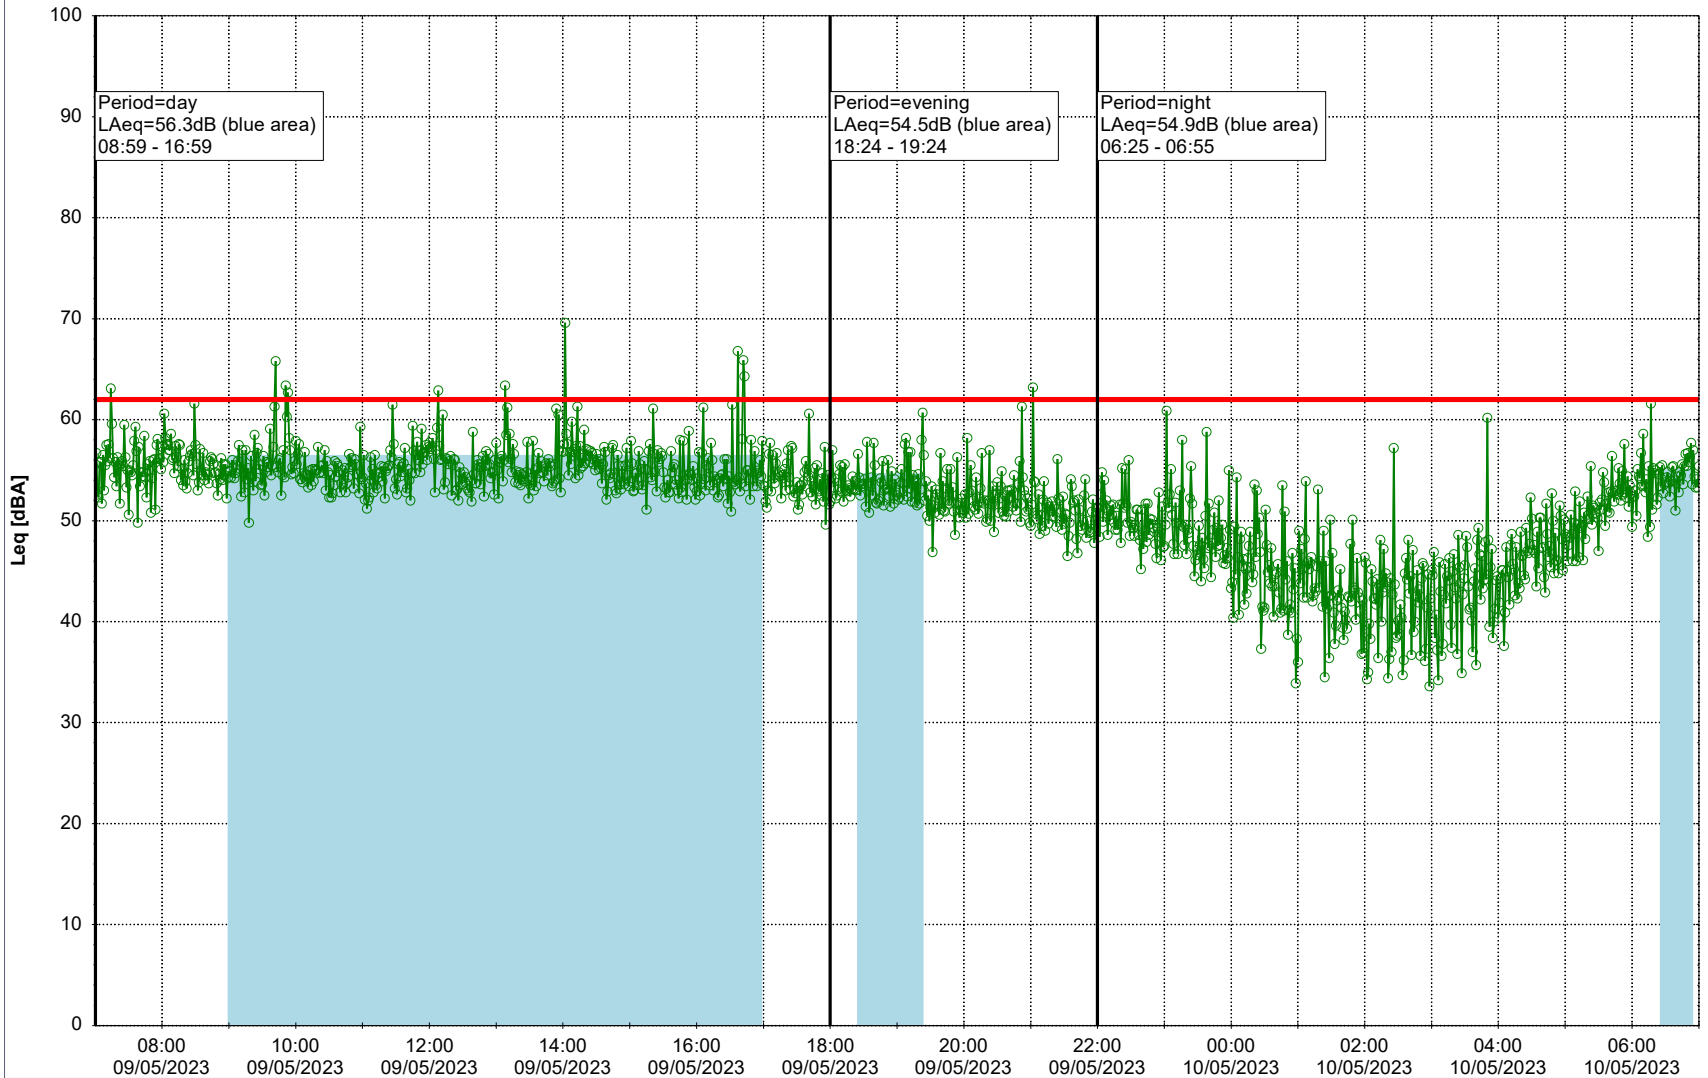

09/05/2023
10/05/2023

Plan View

Remarks

...

Noise Time Related Diagram

○○○ GAB_NS01

Project: Kronos Sydhavnen
Construction: Gåsebæk
Location: N-V

Plan View

Remarks

...

Noise Time Related Diagram

10/05/2023
11/05/2023

○○○ GAB_NS01

Project: Kronos Sydhavnen
Construction: Gåsebæk
Location: N-V

Plan View

Remarks

...

Noise Time Related Diagram

11/05/2023
12/05/2023

○○○ GAB_NS01

Project: Kronos Sydhavnen
Construction: Gåsebæk
Location: N-V

Plan View

Remarks

...

Noise Time Related Diagram

12/05/2023
13/05/2023

○○○ GAB_NS01

Project: Kronos Sydhavnen
Construction: Gåsebæk
Location: N-V

Plan View

Remarks

...

Noise Time Related Diagram