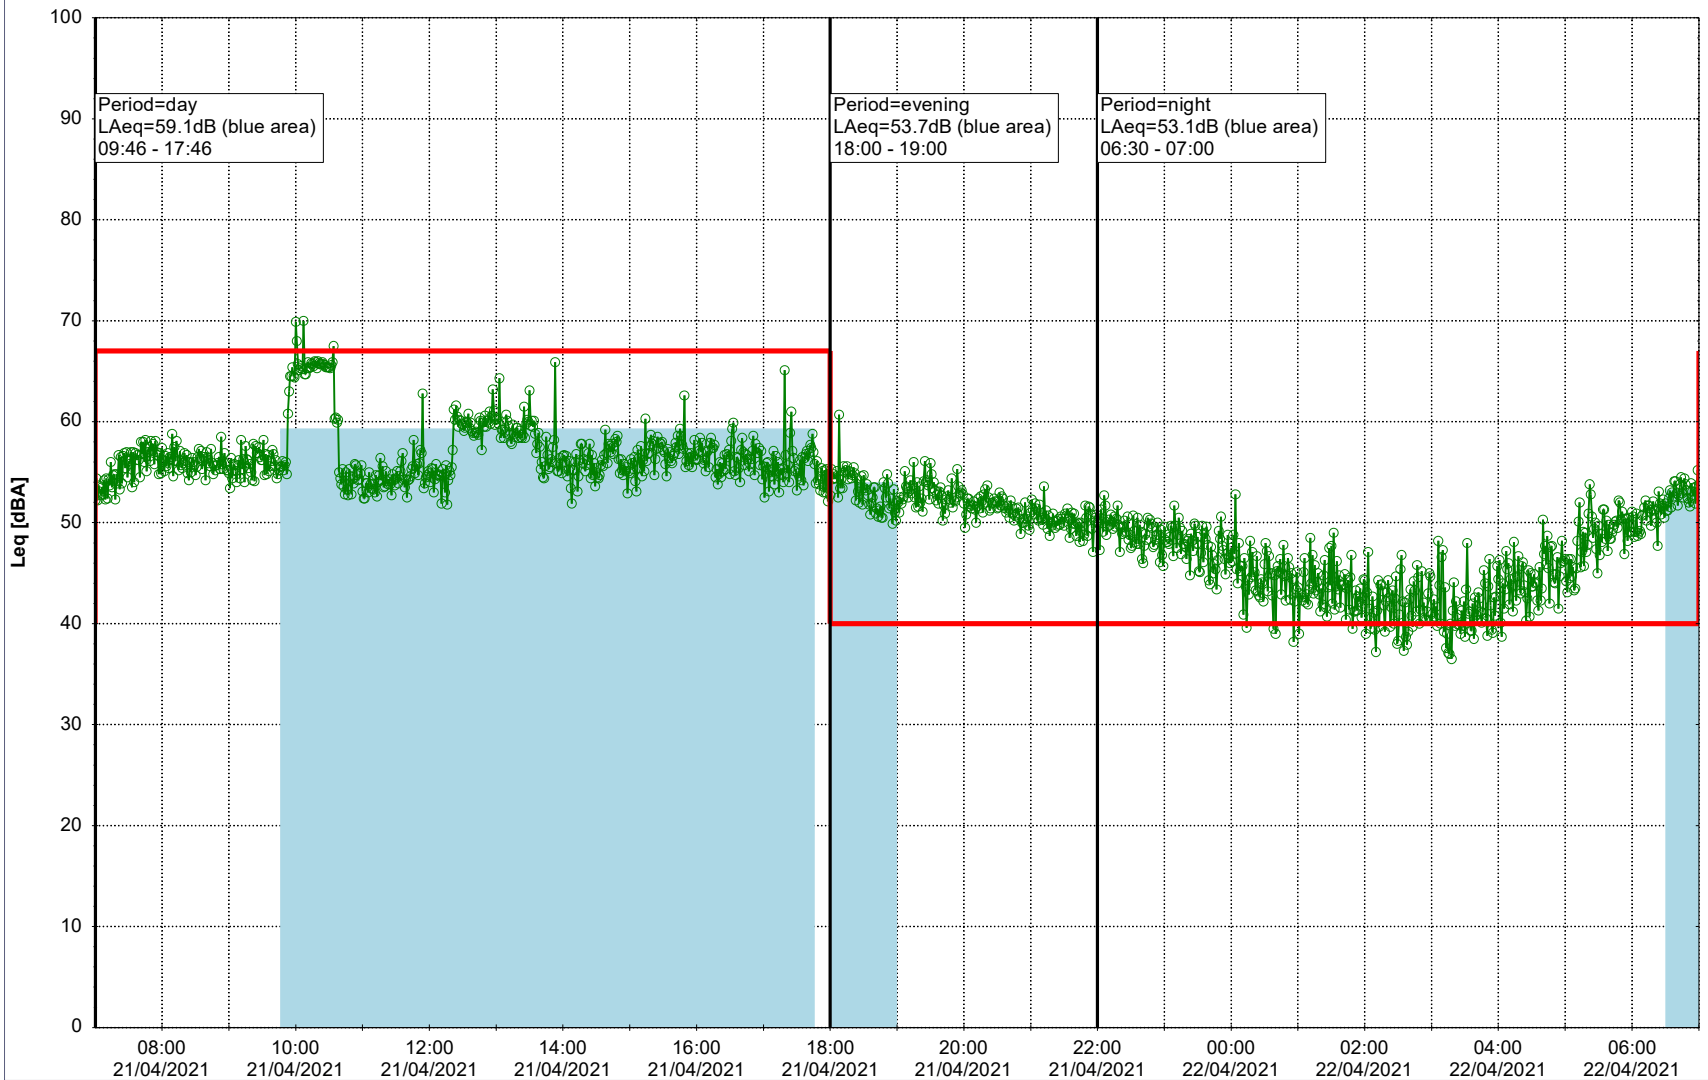

### Noise Time Related Diagram

20/04/2021  
21/04/2021

○○○○ SLU\_NS01

**Project:** Kronos Sydhavnen  
**Construction:** Sluseholmen  
**Location:** N-V

Plan View

Remarks

...

### Noise Time Related Diagram

21/04/2021  
22/04/2021

○○○○ SLU\_NS01

Project: Kronos Sydhavnen  
Construction: Sluseholmen  
Location: N-V

Plan View

Remarks

...