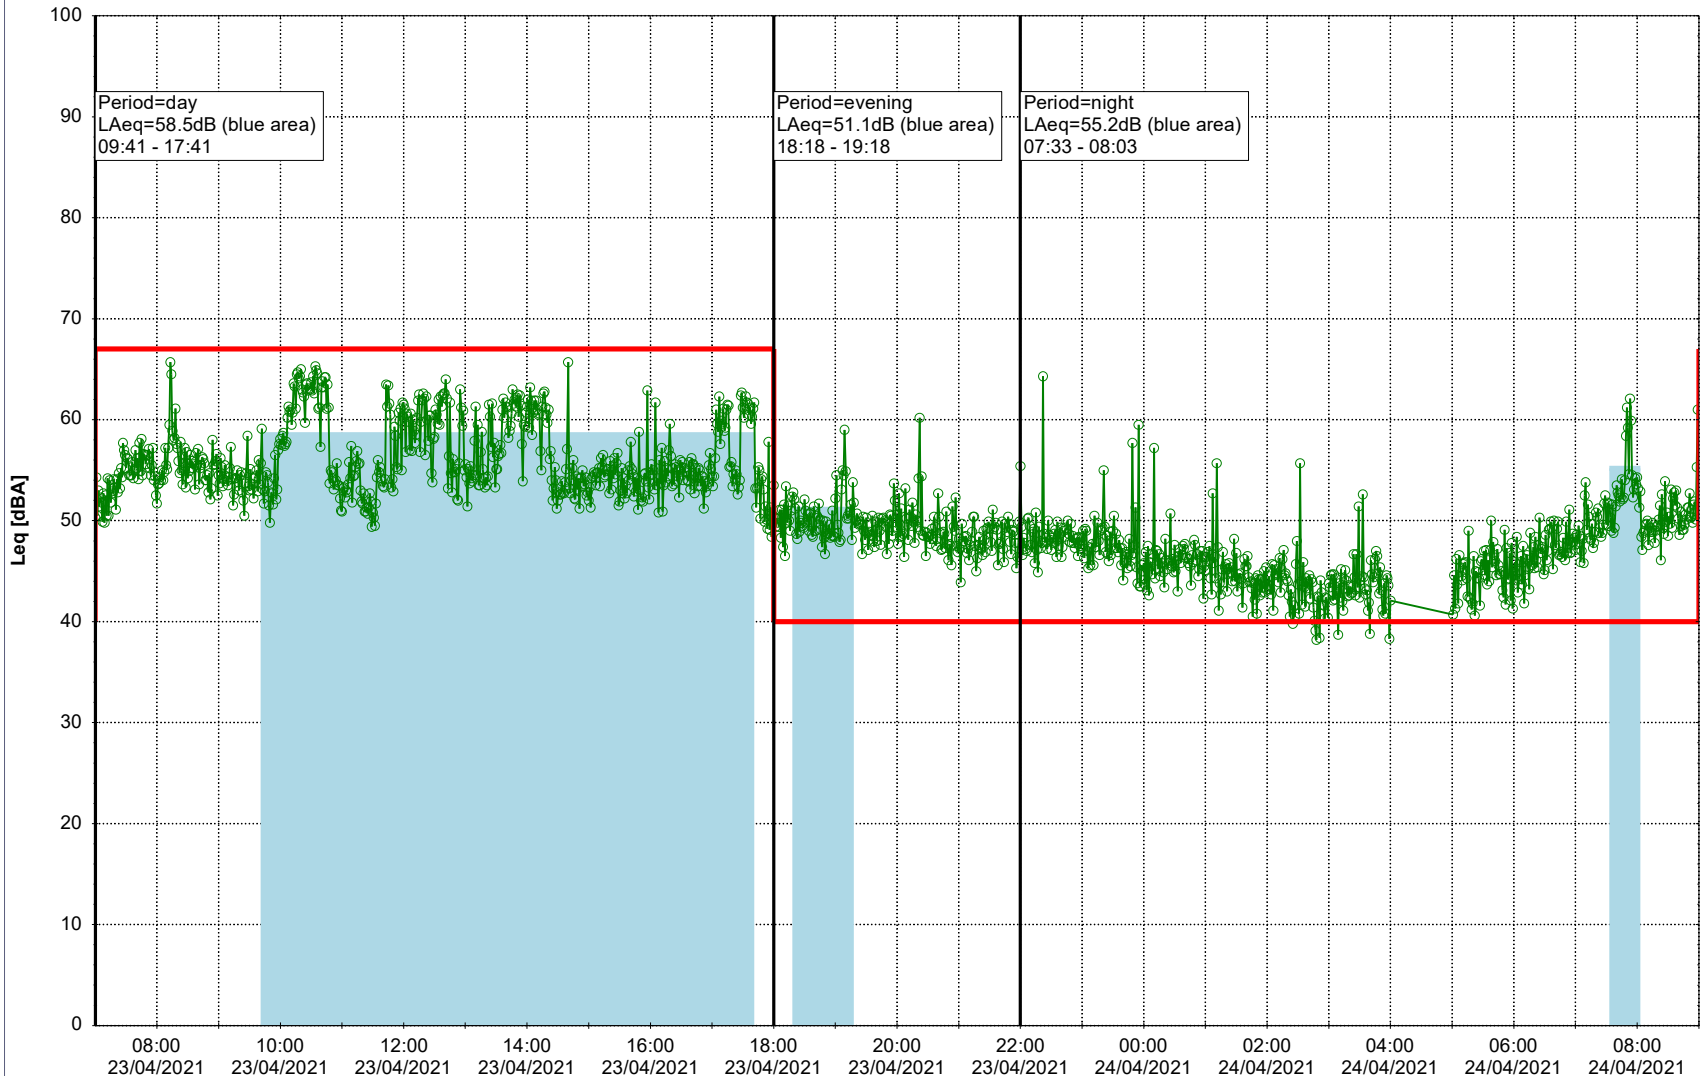

### Noise Time Related Diagram

22/04/2021  
23/04/2021

SLU\_NS01

**Project:** Kronos Sydhavnen  
**Construction:** Sluseholmen  
**Location:** N-V

23/04/2021  
24/04/2021

Plan View

0 5 10 15 20 [m]

Remarks

### Noise Time Related Diagram

○○○○ SLU\_NS01

**Project:** Kronos Sydhavnen  
**Construction:** Sluseholmen  
**Location:** N-V

Plan View

0 5 10 15 20 [m]

Remarks

...

### Noise Time Related Diagram

24/04/2021  
25/04/2021

○○○○ SLU\_NS01

Project: Kronos Sydhavnen  
Construction: Sluseholmen  
Location: N-V

Plan View

0 5 10 15 20 [m]

Remarks

...