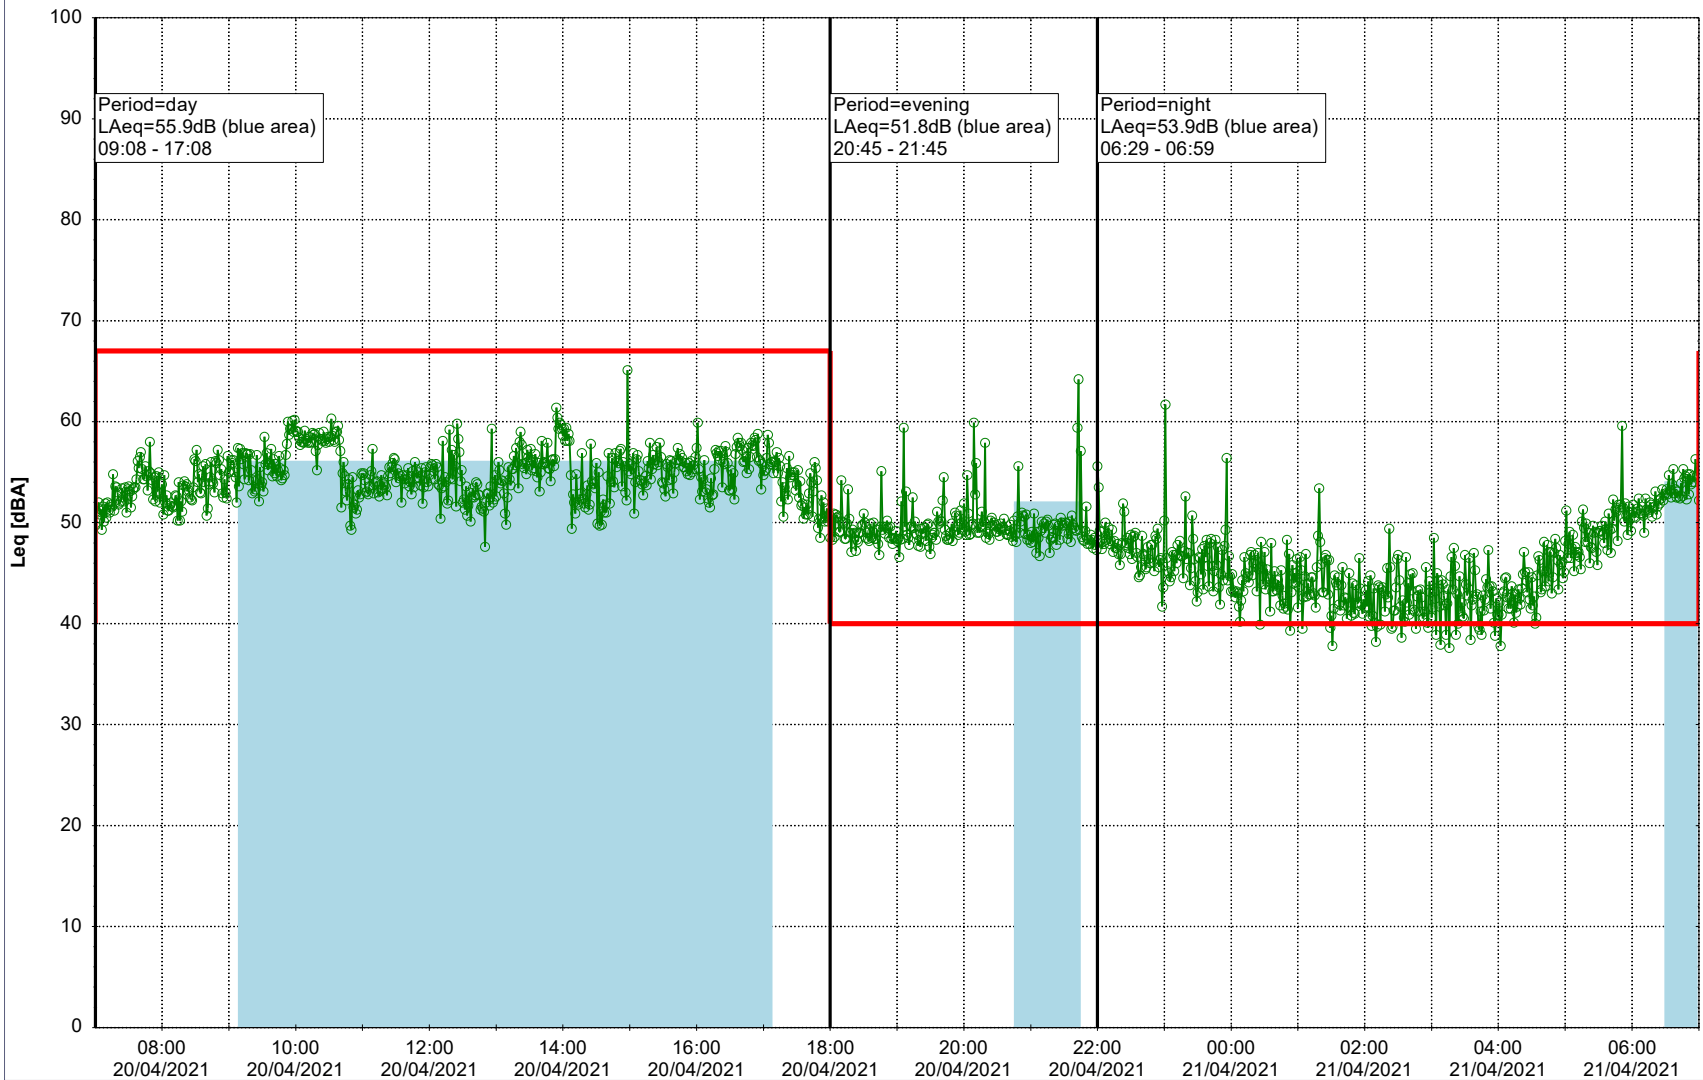

Project: Kronos Sydhavnen  
Construction: Sluseholmen  
Location: N-V

Plan View

0 5 10 15 20 [m]

Remarks

...

### Noise Time Related Diagram

19/04/2021  
20/04/2021

SLU\_NS01

**Project:** Kronos Sydhavnen  
**Construction:** Sluseholmen  
**Location:** N-V

Plan View

Remarks

...

### Noise Time Related Diagram

20/04/2021  
21/04/2021

○○○○ SLU\_NS01

**Project:** Kronos Sydhavnen  
**Construction:** Sluseholmen  
**Location:** N-V

Plan View

Remarks

...

### Noise Time Related Diagram

24/04/2021  
25/04/2021

○○○○ SLU\_NS01

Project: Kronos Sydhavnen  
Construction: Sluseholmen  
Location: N-V

Plan View

0 5 10 15 20 [m]

Remarks

...