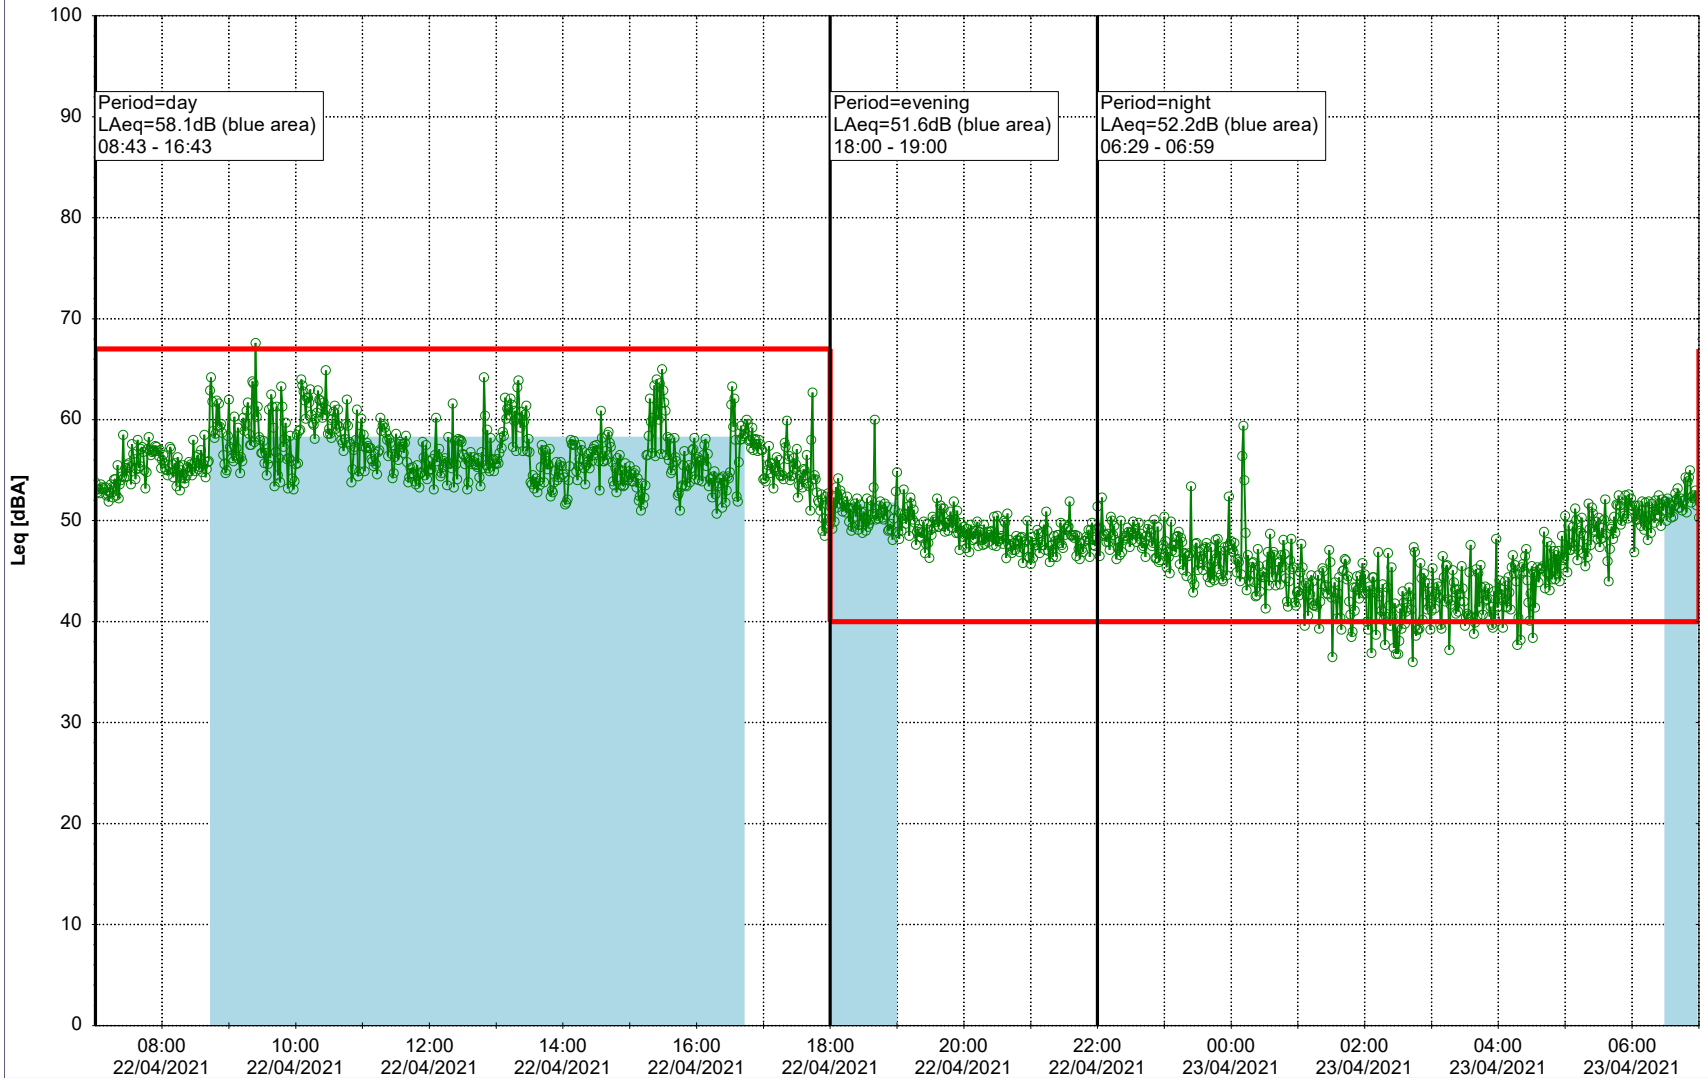

### Noise Time Related Diagram

21/04/2021  
22/04/2021

○○○○ SLU\_NS01

Project: Kronos Sydhavnen  
Construction: Sluseholmen  
Location: N-V

Plan View

Remarks

...

### Noise Time Related Diagram

22/04/2021  
23/04/2021

SLU\_NS01

**Project:** Kronos Sydhavnen  
**Construction:** Sluseholmen  
**Location:** N-V

23/04/2021  
24/04/2021

Plan View

0 5 10 15 20 [m]

Remarks