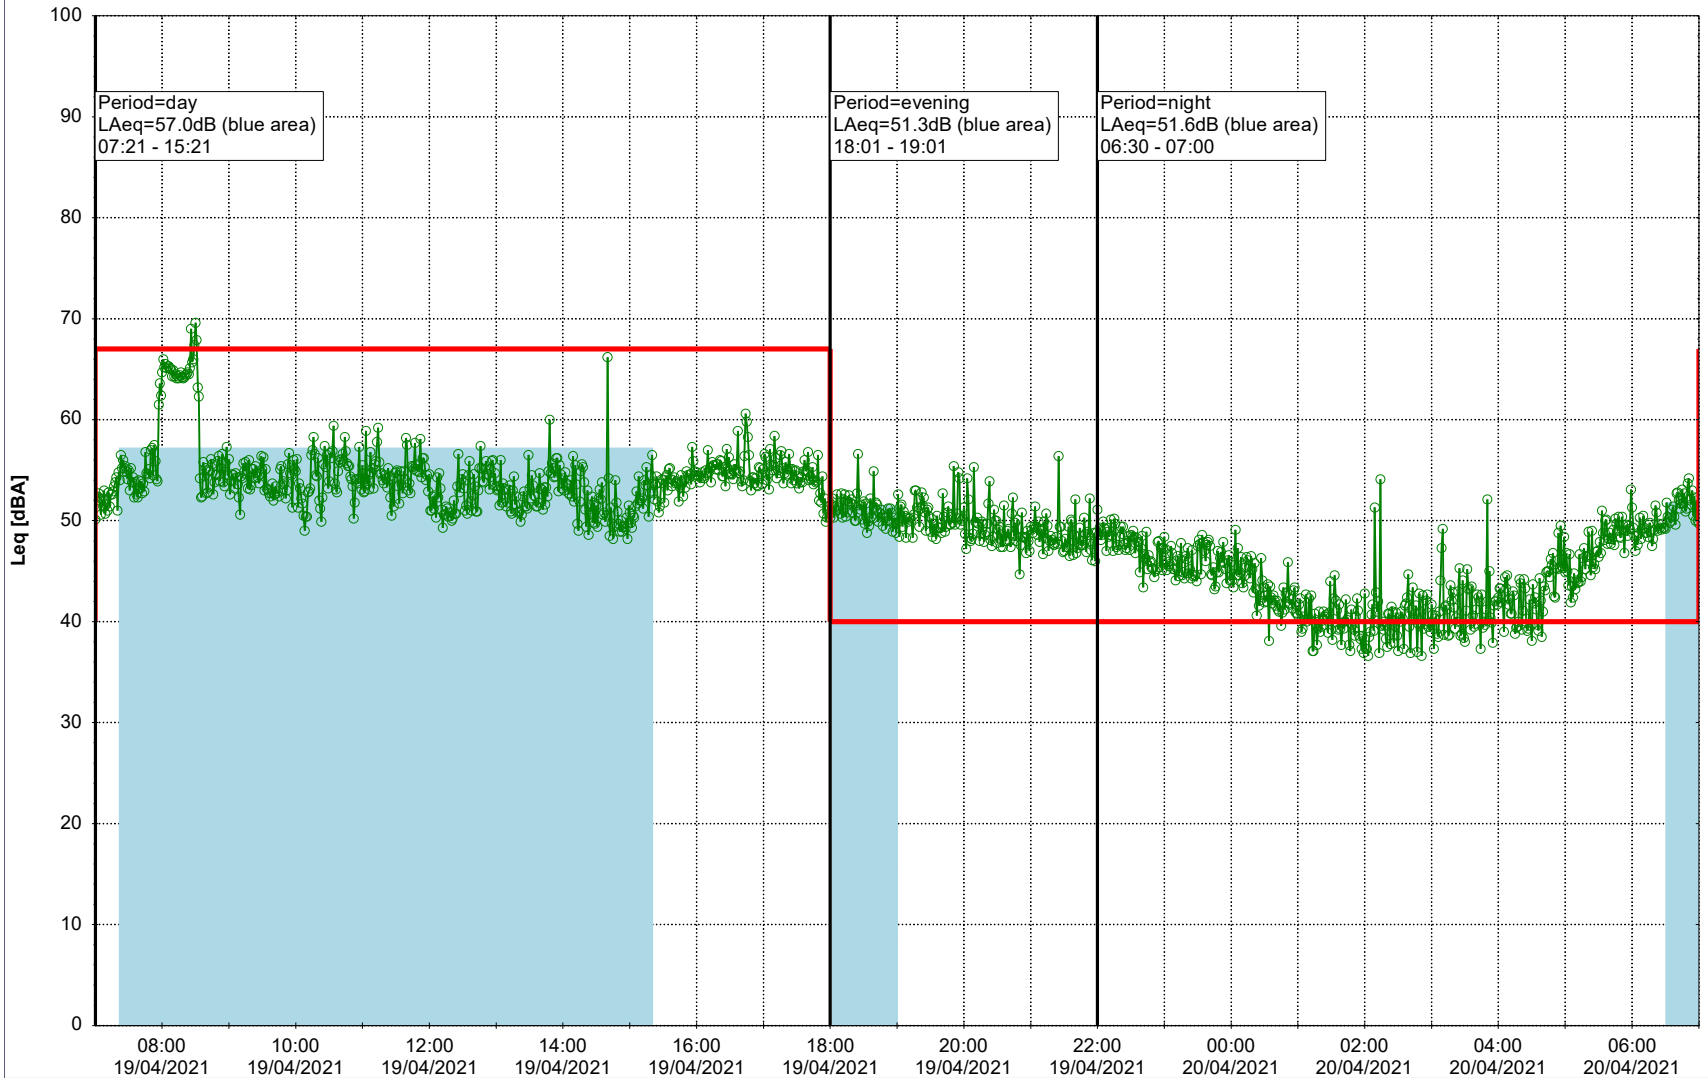

Project: Kronos Sydhavnen  
Construction: Sluseholmen  
Location: N-V

Plan View

0 5 10 15 20 [m]

Remarks

...

### Noise Time Related Diagram

19/04/2021  
20/04/2021

SLU\_NS01

**Project:** Kronos Sydhavnen  
**Construction:** Sluseholmen  
**Location:** N-V

Plan View

Remarks

...

### Noise Time Related Diagram

24/04/2021  
25/04/2021

○○○○ SLU\_NS01

Project: Kronos Sydhavnen  
Construction: Sluseholmen  
Location: N-V

Plan View

0 5 10 15 20 [m]

Remarks

...