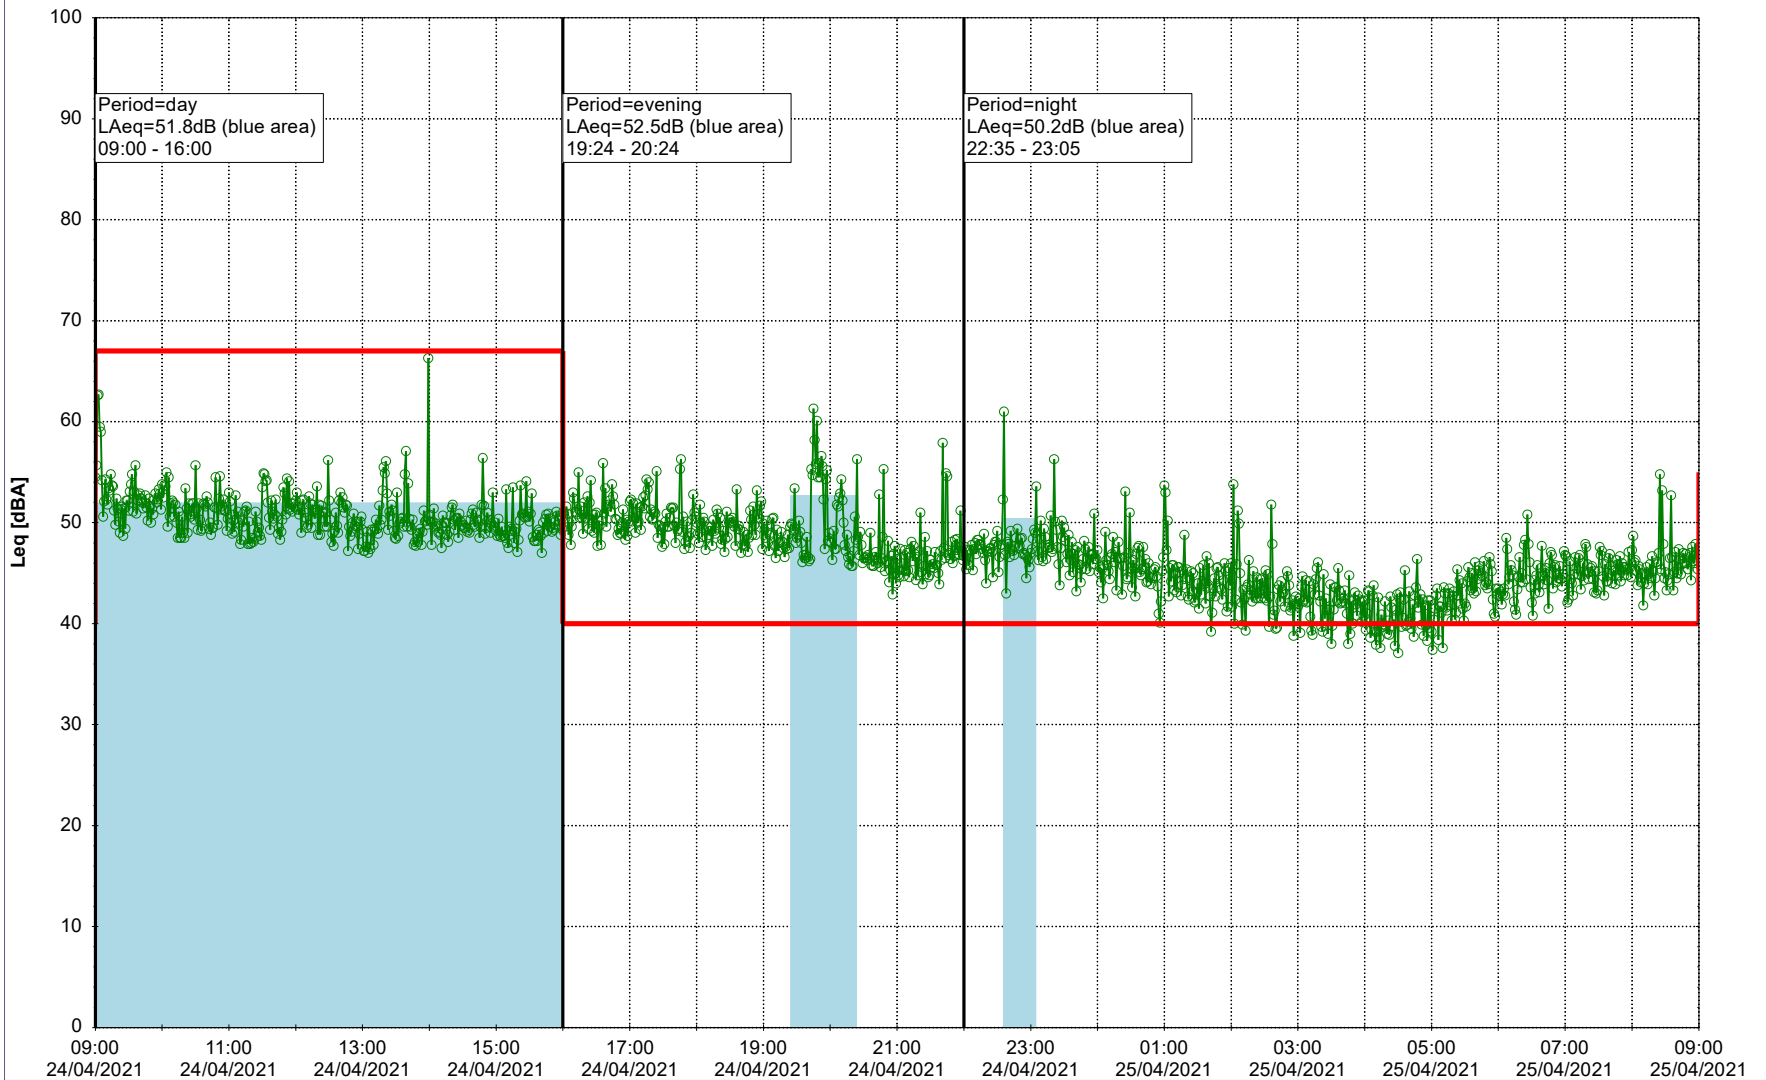

### Noise Time Related Diagram

○○○○ SLU\_NS01

**Project:** Kronos Sydhavnen  
**Construction:** Sluseholmen  
**Location:** N-V

Plan View

0 5 10 15 20 [m]

Remarks

...

### Noise Time Related Diagram

24/04/2021  
25/04/2021

○○○○ SLU\_NS01

Project: Kronos Sydhavnen  
Construction: Sluseholmen  
Location: N-V

Plan View

0 5 10 15 20 [m]

Remarks

...