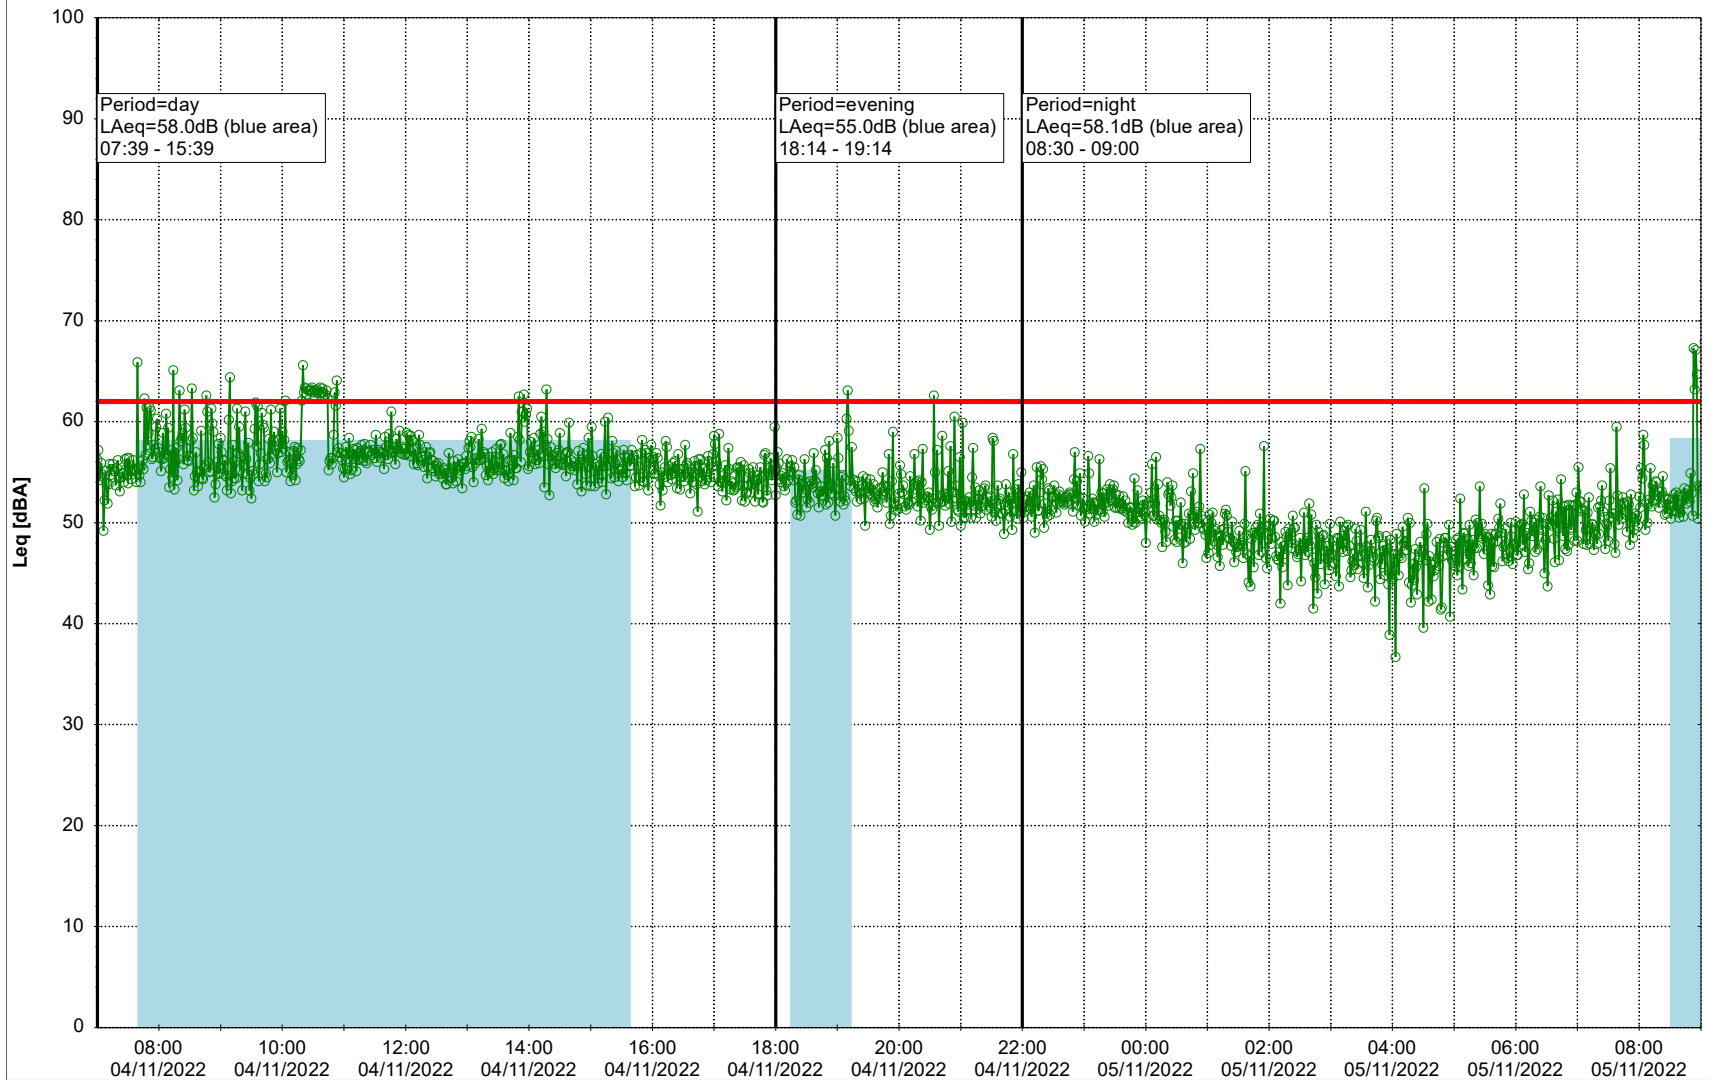

...

Noise Time Related Diagram

03/11/2022

04/11/2022

○○○ GAB_NS01

Project: Kronos Sydhavnen
Construction: Gåsebæk
Location: N-V

Plan View

Remarks

...

Noise Time Related Diagram

04/11/2022
05/11/2022

○○○ GAB_NS01

Project: Kronos Sydhavnen
Construction: Gåsebæk
Location: N-V

Plan View

Remarks

...

Noise Time Related Diagram

05/11/2022
06/11/2022

○○○ GAB_NS01

Project: Kronos Sydhavnen
Construction: Gåsebæk
Location: N-V

Plan View

Remarks

...

Noise Time Related Diagram