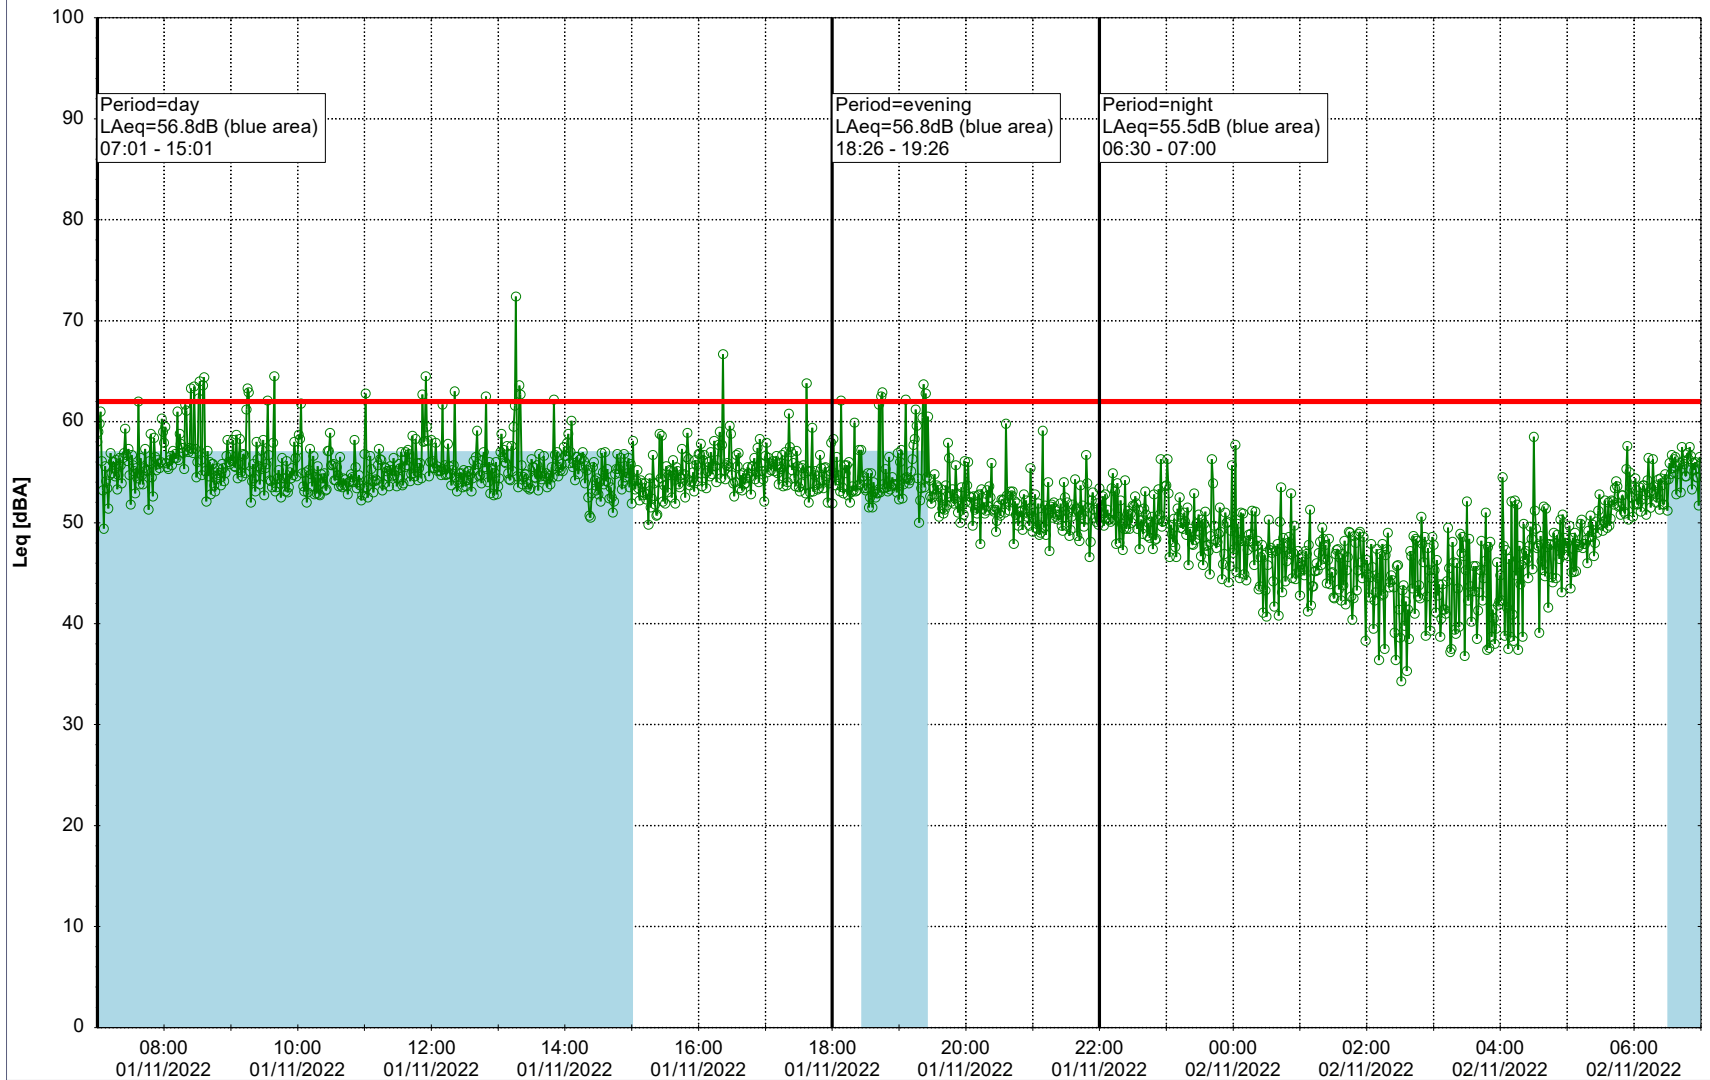

Project: Kronos Sydhavnen
Construction: Gåsebæk
Location: N-V

Plan View

Remarks

...

Noise Time Related Diagram

31/10/2022
01/11/2022

○○○ GAB_NS01

Project: Kronos Sydhavnen
Construction: Gåsebæk
Location: N-V

Plan View

Remarks

...

Noise Time Related Diagram

01/11/2022
02/11/2022

○ GAB_NS01

Project: Kronos Sydhavnen
Construction: Gåsebæk
Location: N-V

Plan View

Remarks

...

Noise Time Related Diagram

02/11/2022
03/11/2022

○○○ GAB_NS01

Project: Kronos Sydhavnen
Construction: Gåsebæk
Location: N-V

Plan View

Remarks

...

Noise Time Related Diagram

03/11/2022

04/11/2022

○○○ GAB_NS01

Project: Kronos Sydhavnen
Construction: Gåsebæk
Location: N-V

Plan View

Remarks