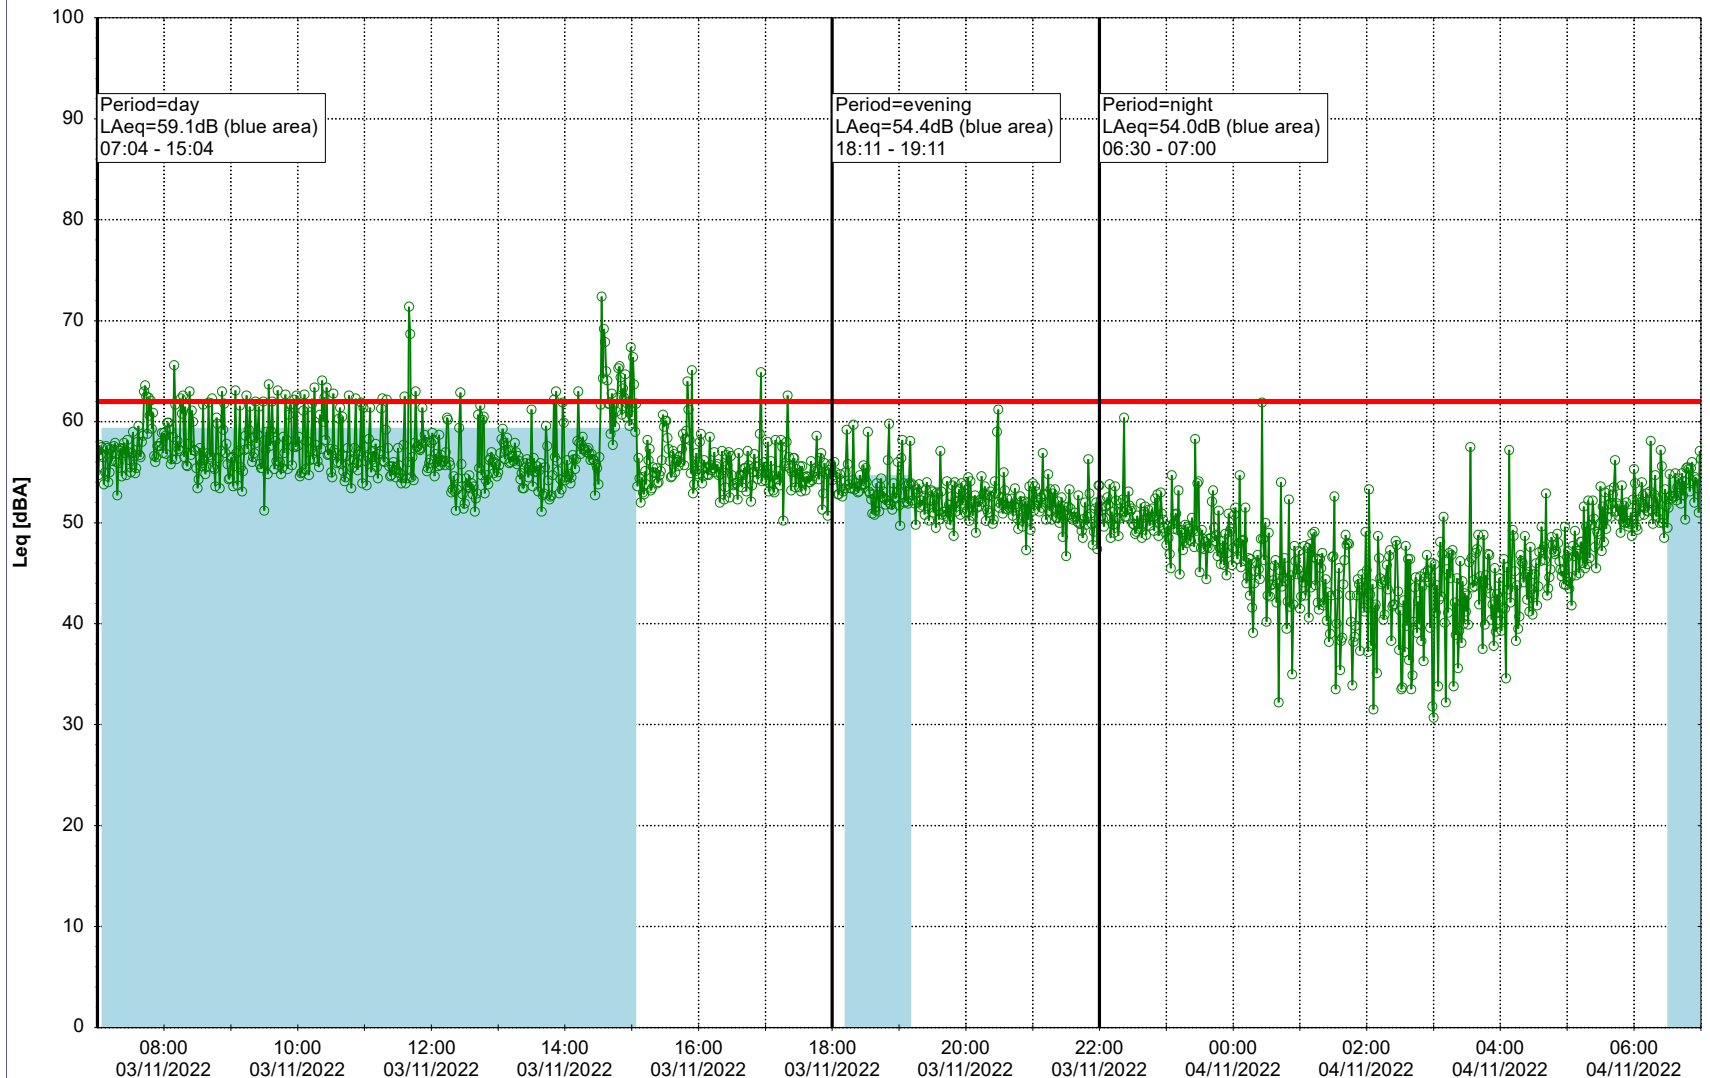

Remarks

...

Noise Time Related Diagram

02/11/2022
03/11/2022

○○○ GAB_NS01

Project: Kronos Sydhavnen
Construction: Gåsebæk
Location: N-V

Plan View

Remarks

...

Noise Time Related Diagram

03/11/2022

04/11/2022

○○○ GAB_NS01

Project: Kronos Sydhavnen
Construction: Gåsebæk
Location: N-V

Plan View

Remarks