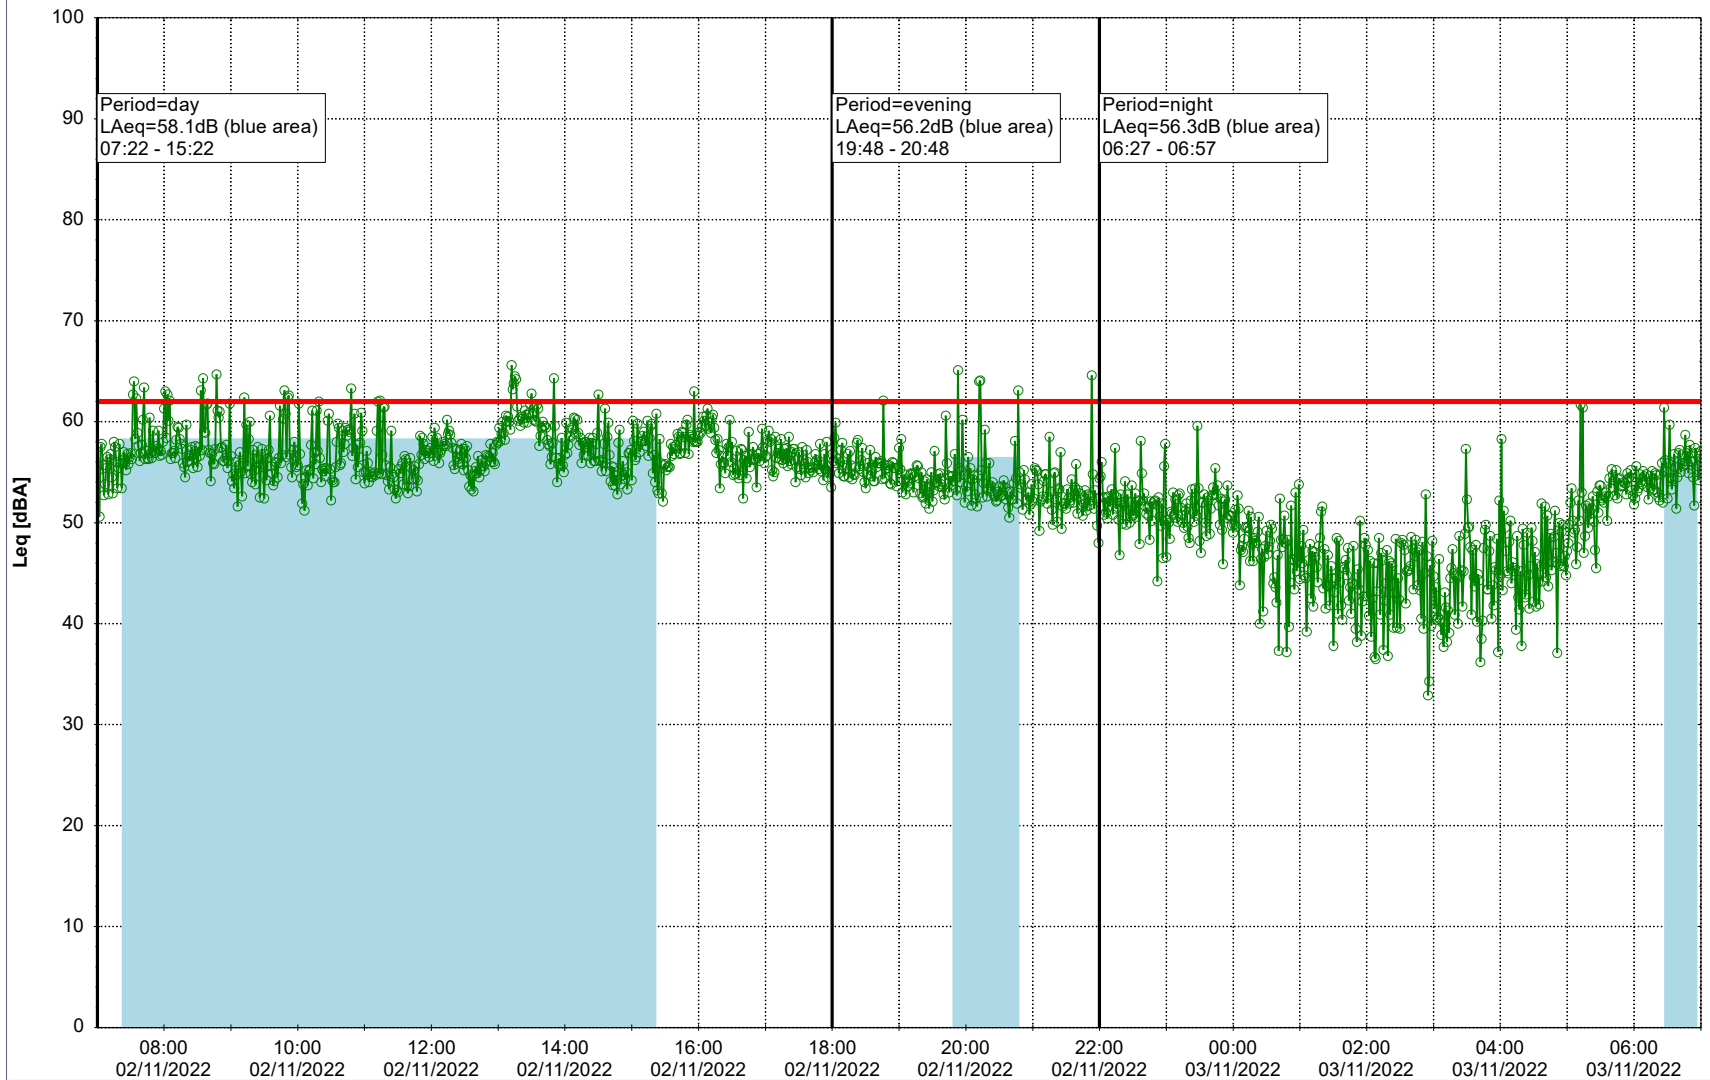

Plan View

Remarks

...

Noise Time Related Diagram

01/11/2022
02/11/2022

○ GAB_NS01

Project: Kronos Sydhavnen
Construction: Gåsebæk
Location: N-V

Plan View

Remarks

...

Noise Time Related Diagram

02/11/2022
03/11/2022

○○○ GAB_NS01

Project: Kronos Sydhavnen
Construction: Gåsebæk
Location: N-V

Plan View

Remarks

...

Noise Time Related Diagram

03/11/2022

04/11/2022

○○○ GAB_NS01

Project: Kronos Sydhavnen
Construction: Gåsebæk
Location: N-V

Plan View

Remarks

...

Noise Time Related Diagram

04/11/2022
05/11/2022

○○○ GAB_NS01

Project: Kronos Sydhavnen
Construction: Gåsebæk
Location: N-V

Plan View

Remarks

...