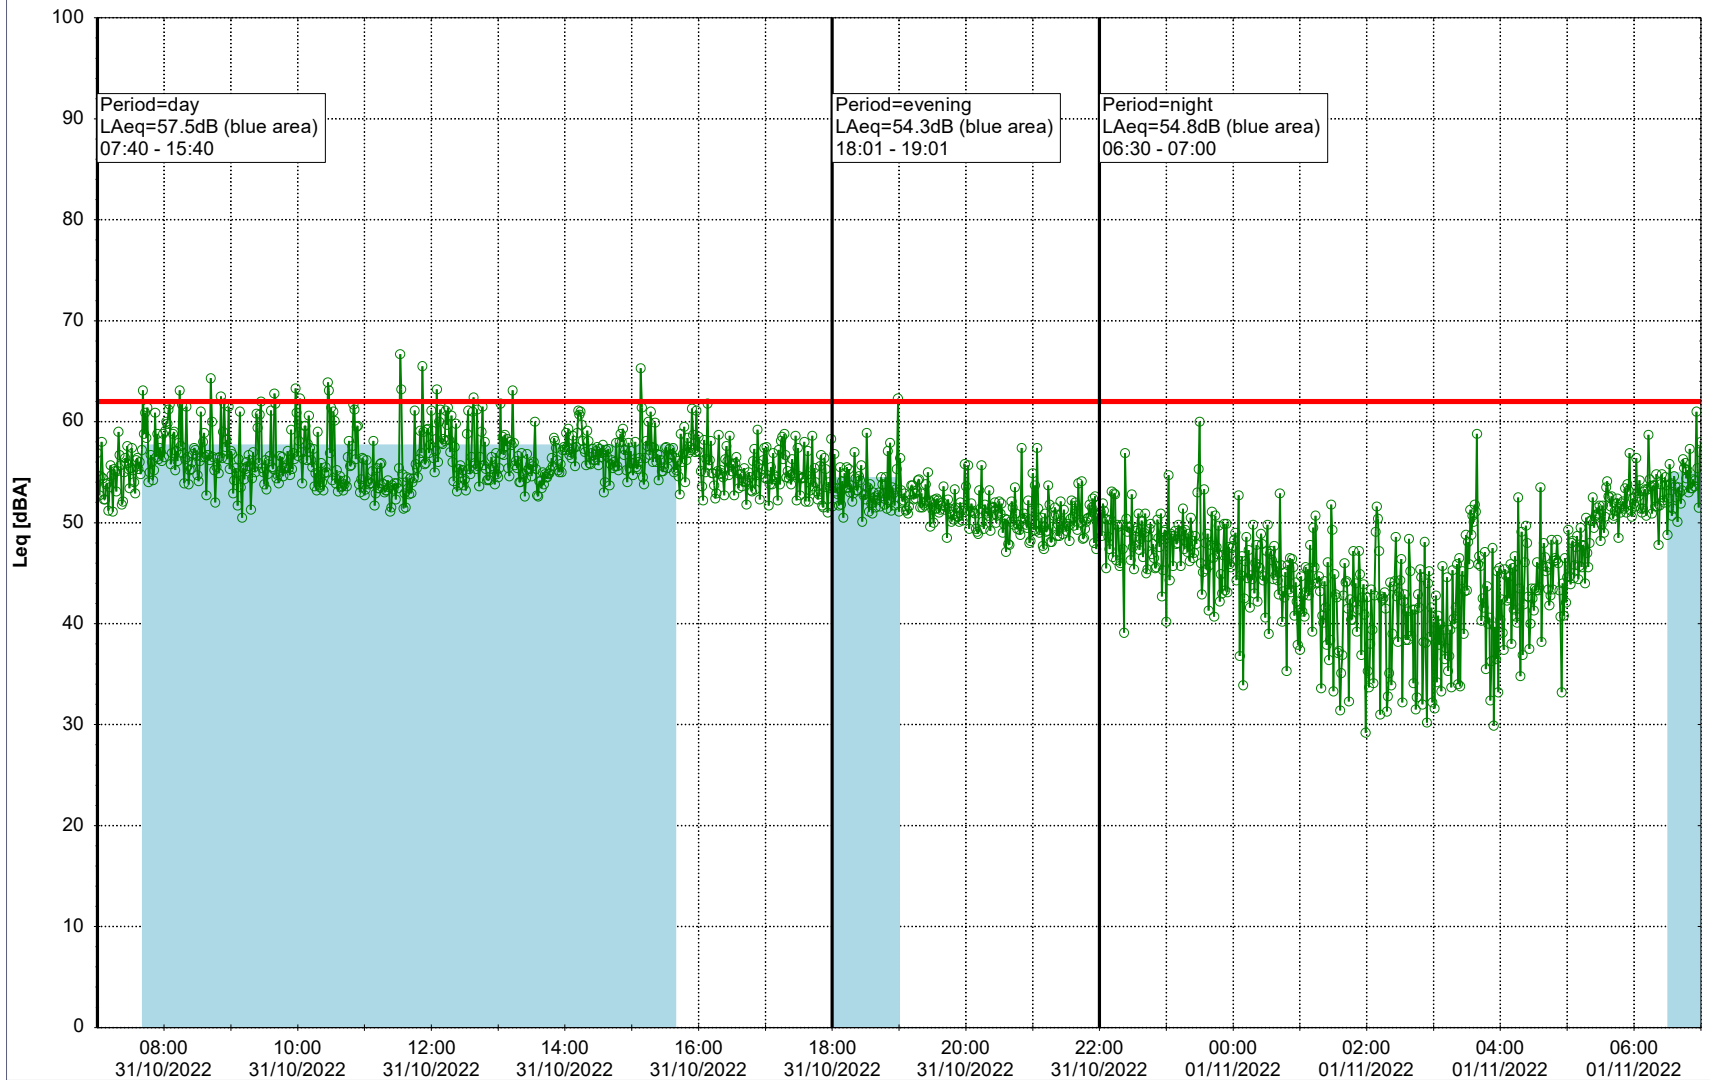

Project: Kronos Sydhavnen
Construction: Gåsebæk
Location: N-V

Plan View

Remarks

...

Noise Time Related Diagram

31/10/2022
01/11/2022

○○○ GAB_NS01

Project: Kronos Sydhavnen
Construction: Gåsebæk
Location: N-V

Plan View

Remarks

...

Noise Time Related Diagram

01/11/2022
02/11/2022

○ GAB_NS01

Project: Kronos Sydhavnen
Construction: Gåsebæk
Location: N-V

Plan View

Remarks

...

Noise Time Related Diagram

02/11/2022
03/11/2022

○○○ GAB_NS01

Project: Kronos Sydhavnen
Construction: Gåsebæk
Location: N-V

Plan View

Remarks

...

Noise Time Related Diagram

03/11/2022

04/11/2022

○○○ GAB_NS01

Project: Kronos Sydhavnen
Construction: Gåsebæk
Location: N-V

Plan View

Remarks