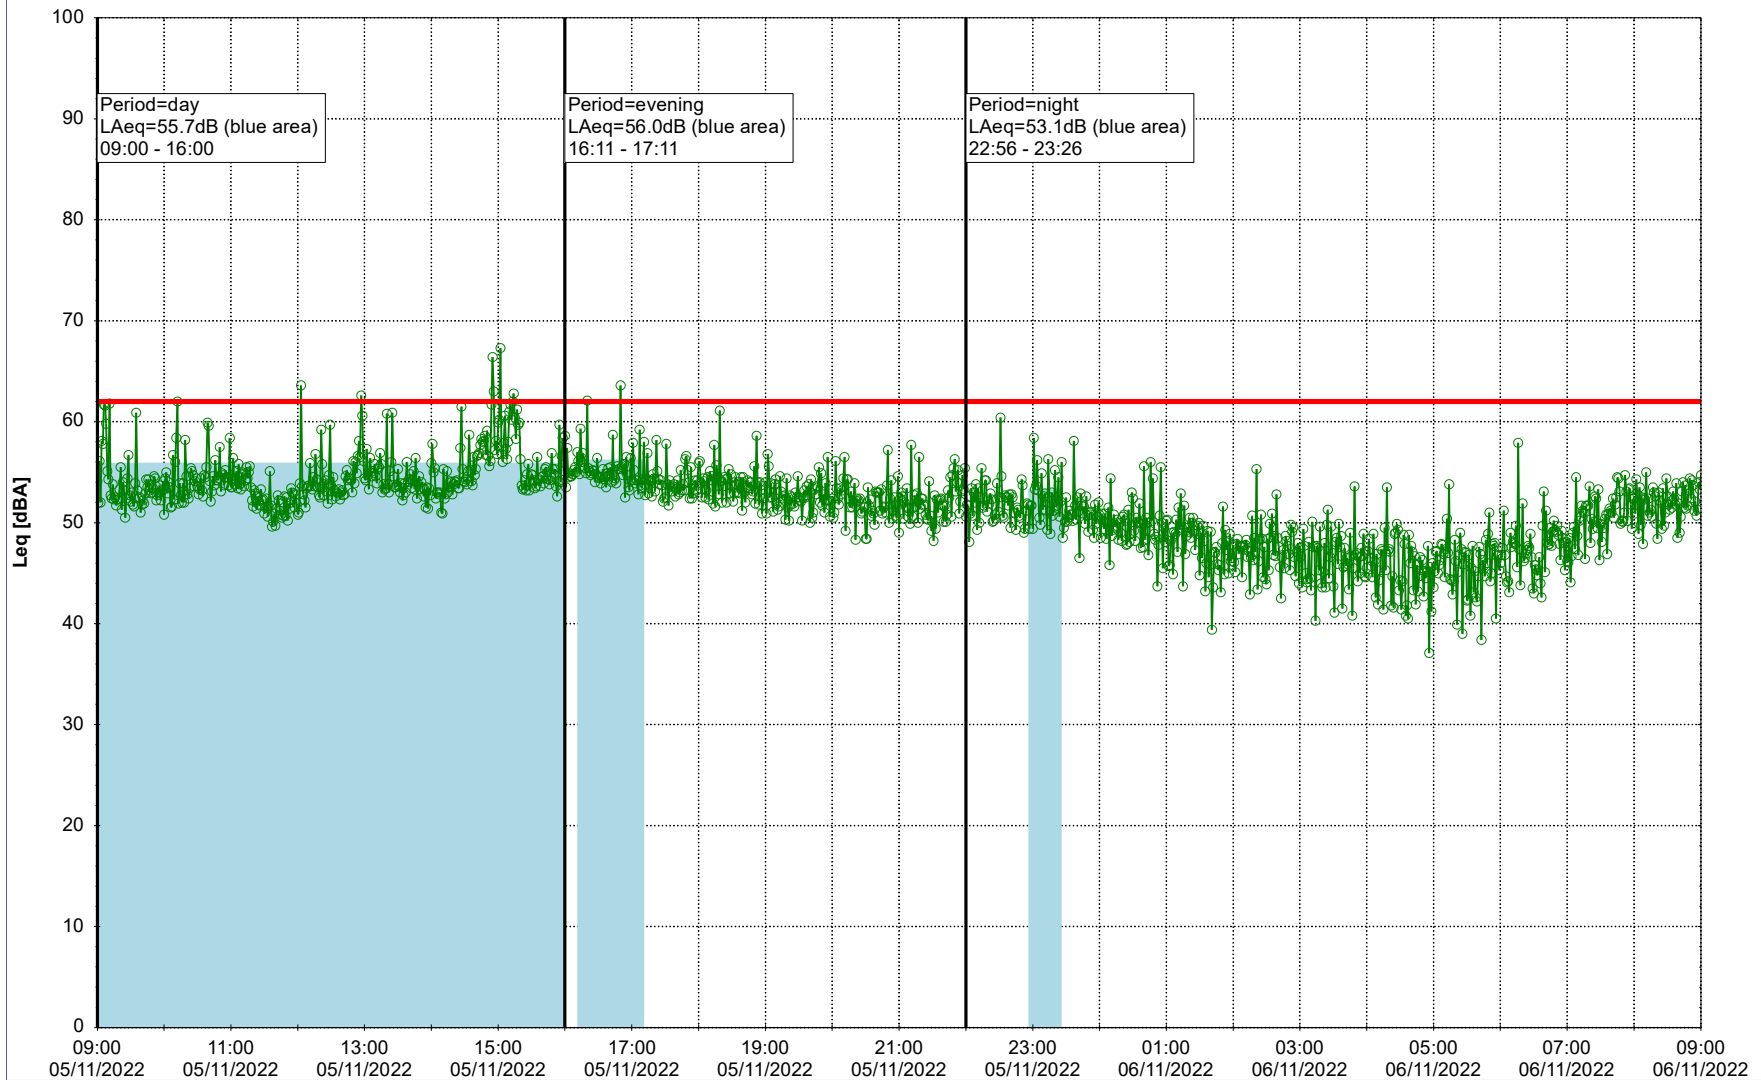

...

Noise Time Related Diagram

04/11/2022
05/11/2022

○○○ GAB_NS01

Project: Kronos Sydhavnen
Construction: Gåsebæk
Location: N-V

Plan View

Remarks

...

Noise Time Related Diagram

05/11/2022
06/11/2022

○○○ GAB_NS01

Project: Kronos Sydhavnen
Construction: Gåsebæk
Location: N-V

Plan View

Remarks

...

Noise Time Related Diagram