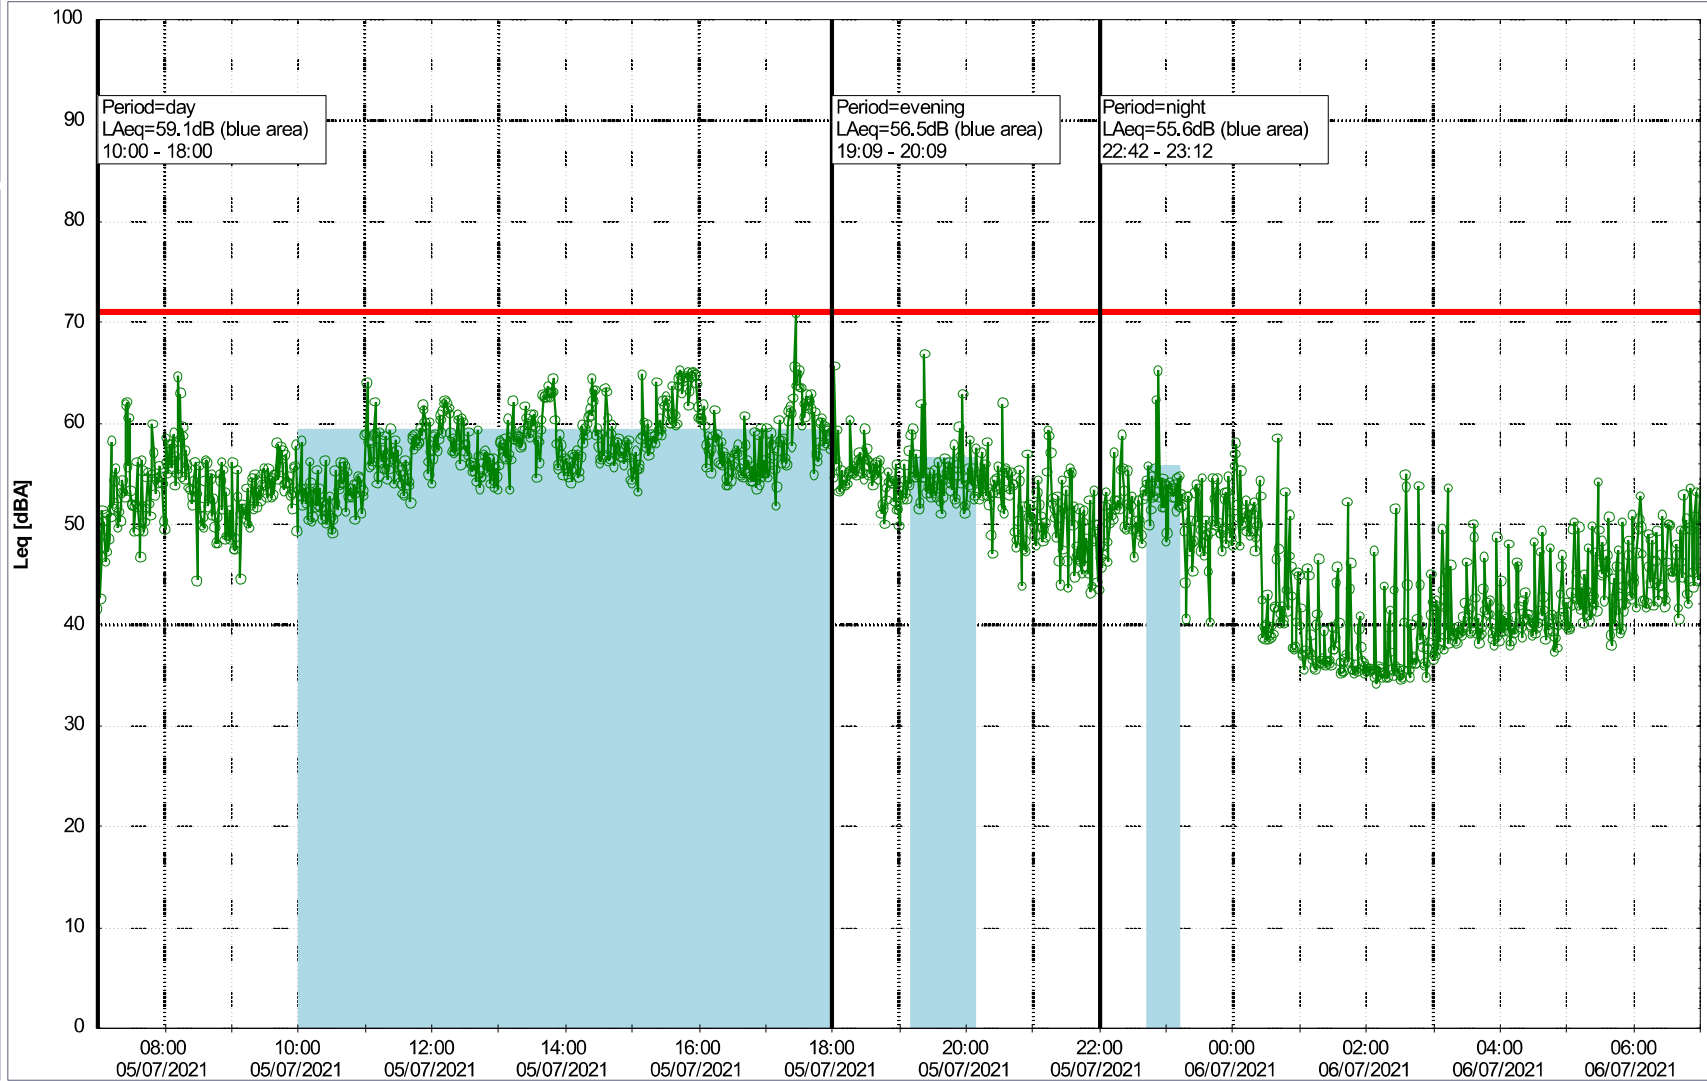

Project: Kronos Sydhavnen
Construction: Ny Ellebjerg
Location: N-V

Plan View

Remarks

Noise Time Related Diagram

05/07/2021
06/07/2021

ooo NEL_NS01

Project: Kronos Sydhavnen
Construction: Ny Ellebjerg
Location: N-V

Plan View

Remarks

...

Noise Time Related Diagram

06/07/2021
07/07/2021

○○○○ NEL_NS01

Project: Kronos Sydhavnen
Construction: Ny Ellebjerg
Location: N-V

Plan View

Noise Time Related Diagram

08/07/2021
09/07/2021

ooo NEL_NS01

Project: Kronos Sydhavnen
Construction: Ny Ellebjerg
Location: N-V

Plan View

Remarks

Noise Time Related Diagram

09/07/2021
10/07/2021

○○○○ NEL_NS01

Project: Kronos Sydhavnen
Construction: Ny Ellebjerg
Location: N-V

Plan View

Remarks

Noise Time Related Diagram

10/07/2021
11/07/2021

ooo NEL_NS01

Project: Kronos Sydhavnen
Construction: Ny Ellebjerg
Location: N-V