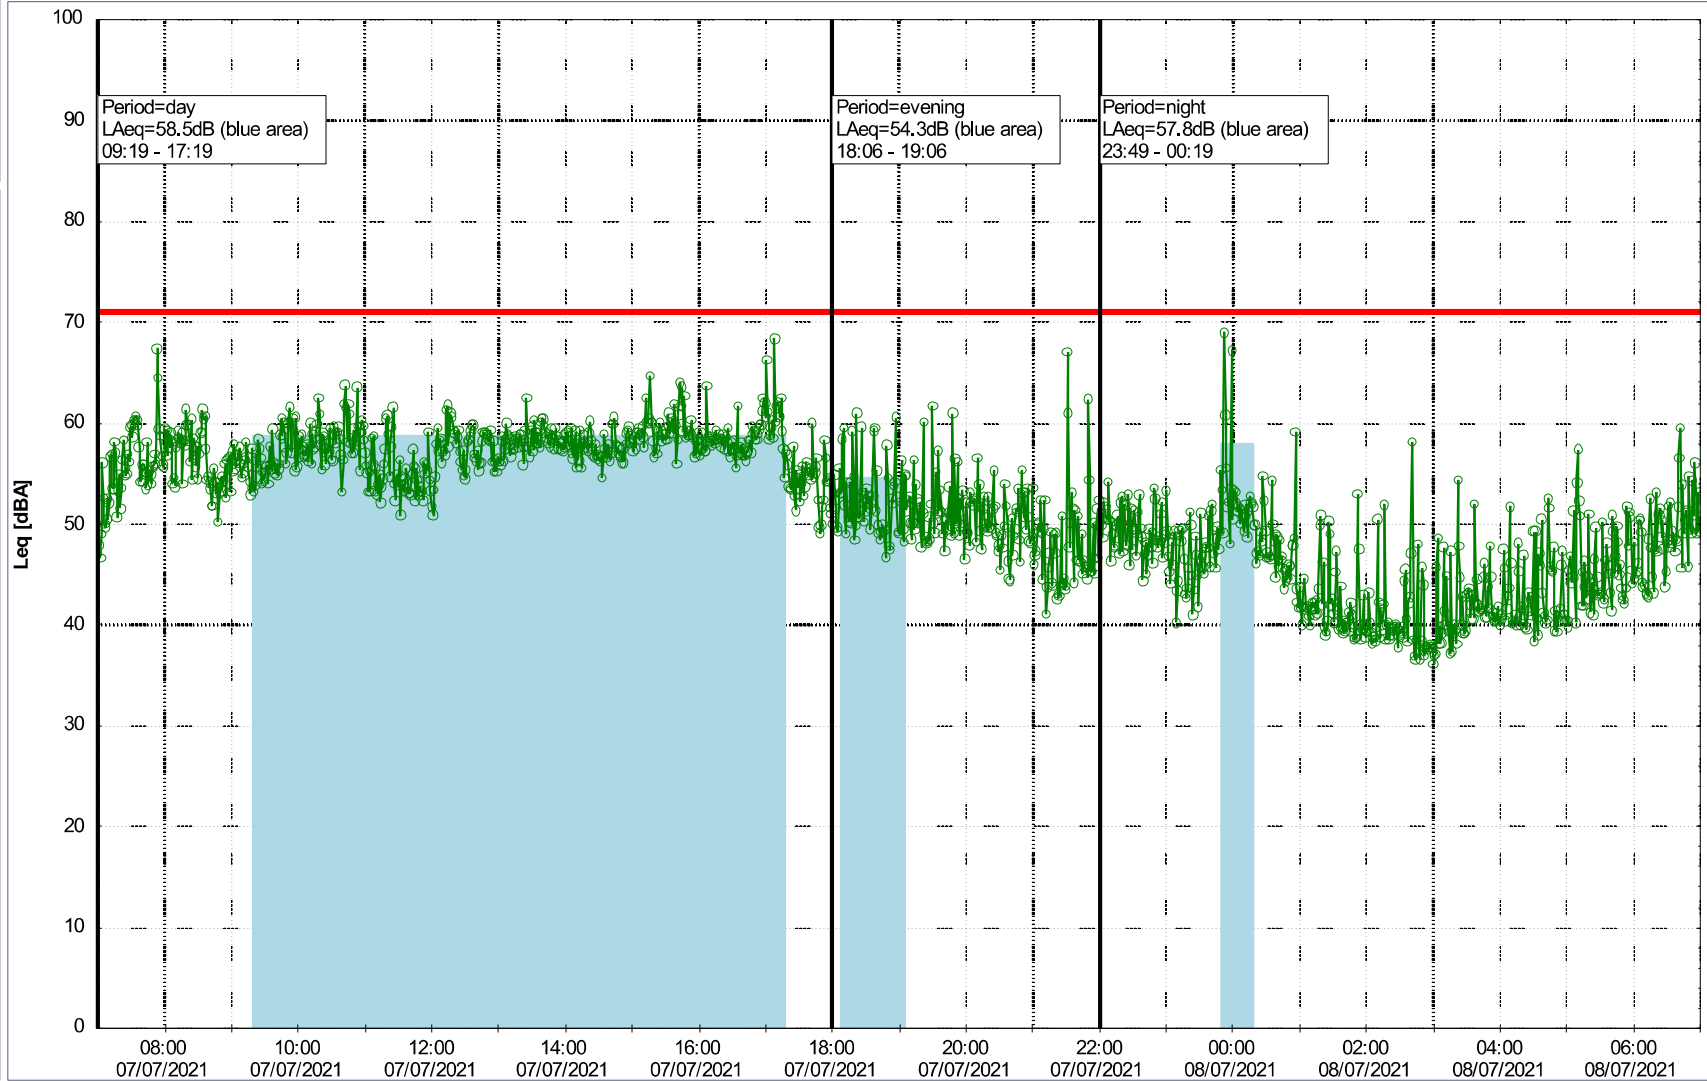

Plan View

Remarks

...

Noise Time Related Diagram

06/07/2021
07/07/2021

○○○○ NEL_NS01

Project: Kronos Sydhavnen
Construction: Ny Ellebjerg
Location: N-V

Plan View

Remarks

Noise Time Related Diagram

07/07/2021
08/07/2021

○○○ NEL_NS01

Project: Kronos Sydhavnen
Construction: Ny Ellebjerg
Location: N-V

Plan View

Remarks

...

Noise Time Related Diagram

08/07/2021
09/07/2021

ooo NEL_NS01

Project: Kronos Sydhavnen
Construction: Ny Ellebjerg
Location: N-V

Plan View

Remarks

Noise Time Related Diagram

09/07/2021
10/07/2021

○○○○ NEL_NS01

Project: Kronos Sydhavnen
Construction: Ny Ellebjerg
Location: N-V

Plan View

Remarks

Noise Time Related Diagram

10/07/2021
11/07/2021

ooo NEL_NS01

Project: Kronos Sydhavnen
Construction: Ny Ellebjerg
Location: N-V