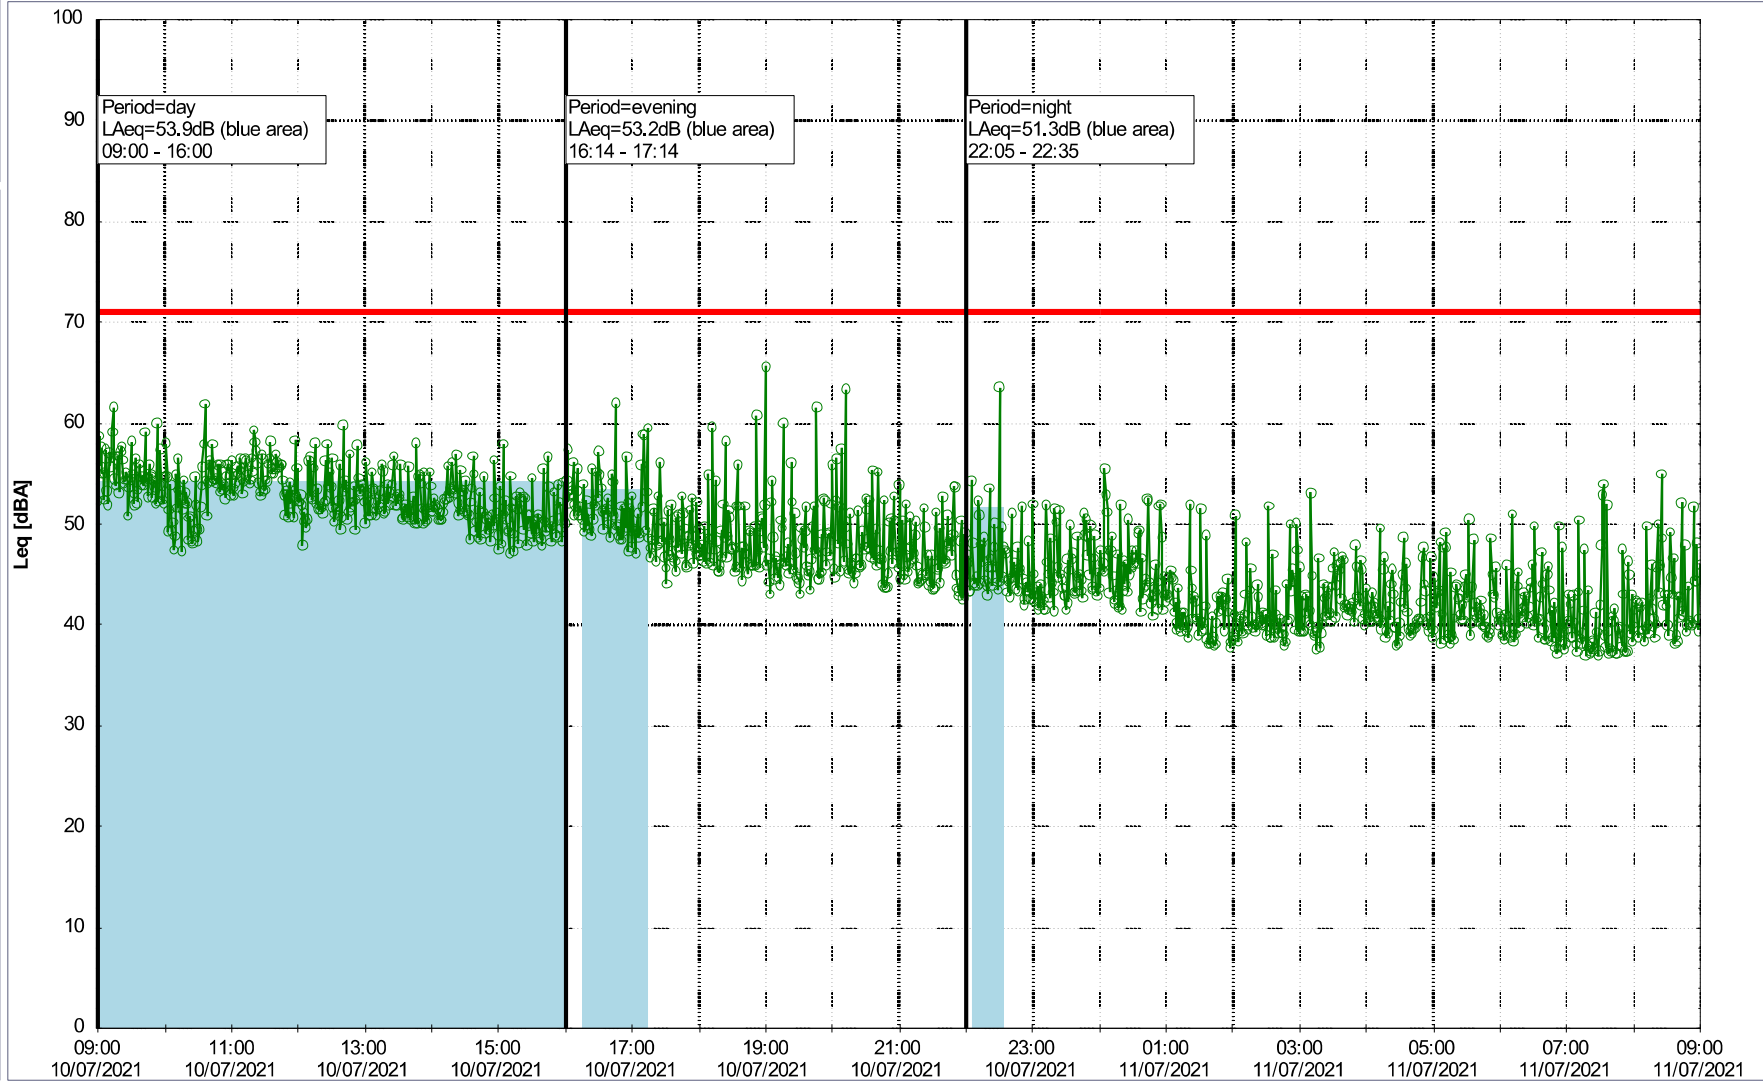

Noise Time Related Diagram

08/07/2021
09/07/2021

ooo NEL_NS01

Project: Kronos Sydhavnen
Construction: Ny Ellebjerg
Location: N-V

Plan View

Remarks

Noise Time Related Diagram

09/07/2021
10/07/2021

○○○○ NEL_NS01

Project: Kronos Sydhavnen
Construction: Ny Ellebjerg
Location: N-V

Plan View

Remarks

Noise Time Related Diagram

10/07/2021
11/07/2021

ooo NEL_NS01

Project: Kronos Sydhavnen
Construction: Ny Ellebjerg
Location: N-V

Plan View

Remarks

...

Noise Time Related Diagram

11/07/2021
12/07/2021

○○○○ NEL_NS01