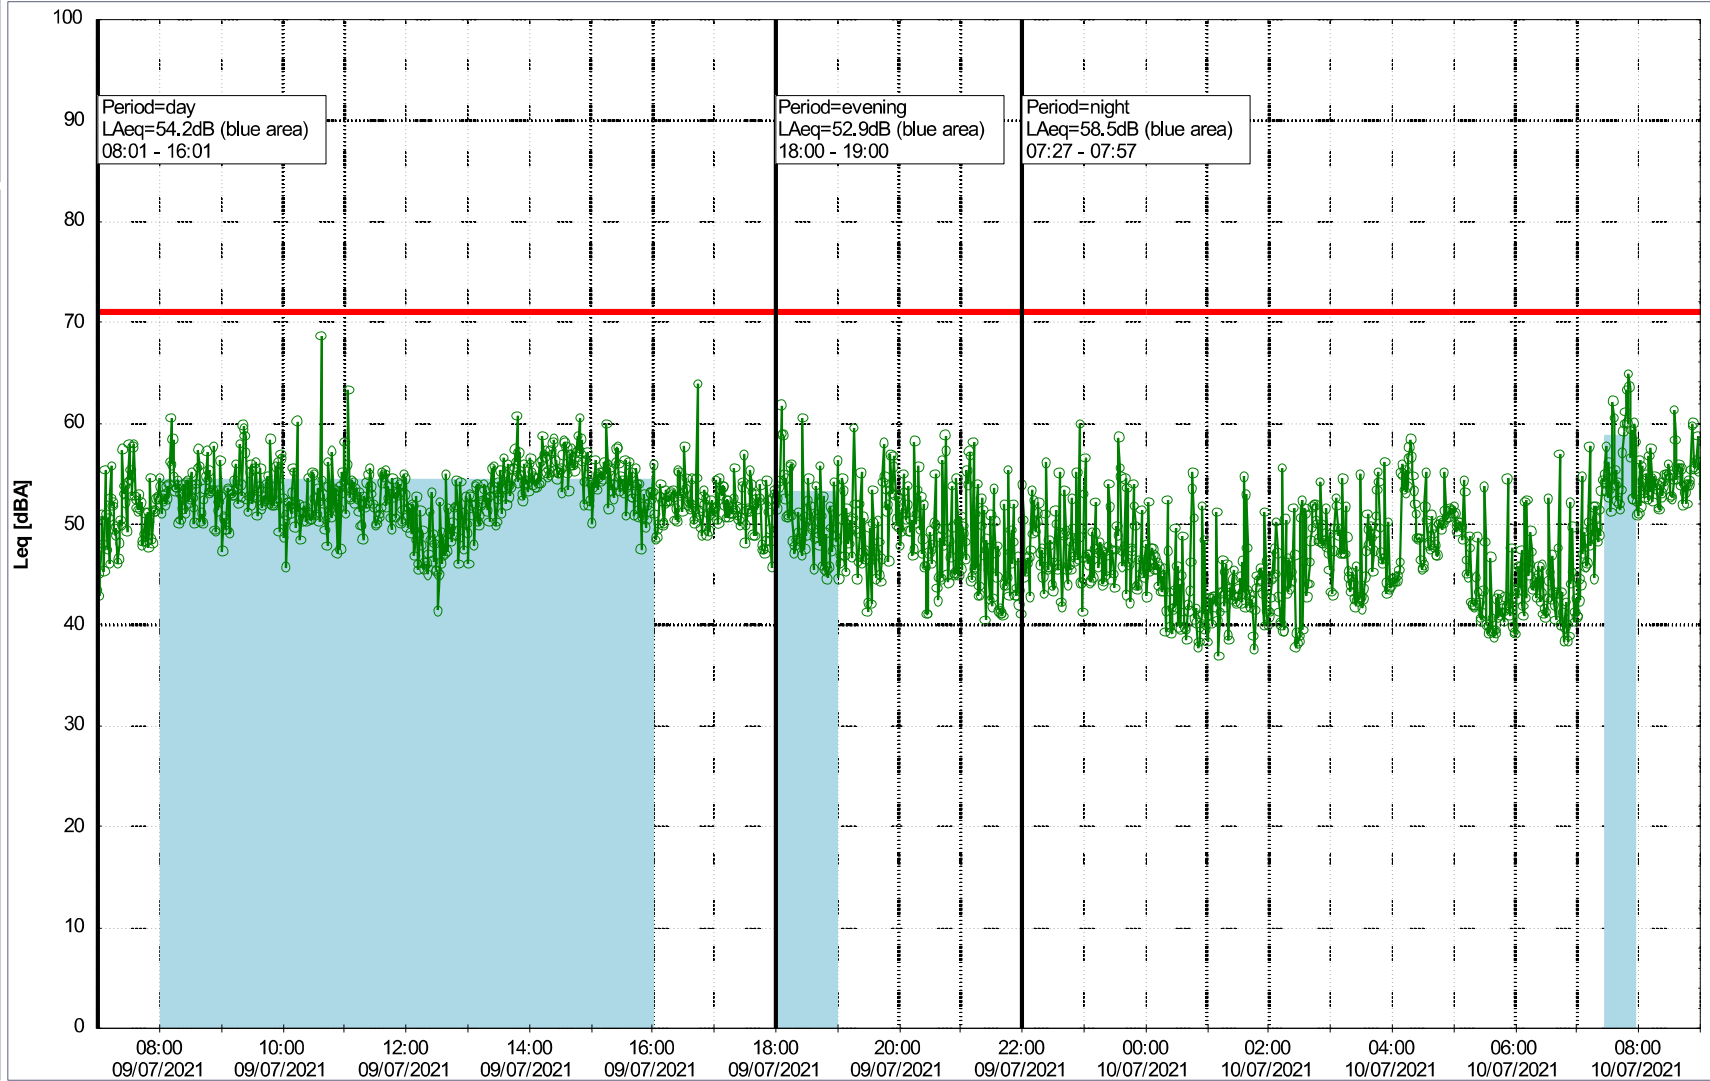

Noise Time Related Diagram

08/07/2021
09/07/2021

ooo NEL_NS01

Project: Kronos Sydhavnen
Construction: Ny Ellebjerg
Location: N-V

Plan View

Remarks

Noise Time Related Diagram

09/07/2021
10/07/2021

○○○○ NEL_NS01

Project: Kronos Sydhavnen
Construction: Ny Ellebjerg
Location: N-V

Plan View

Remarks

Noise Time Related Diagram

10/07/2021
11/07/2021

ooo NEL_NS01

Project: Kronos Sydhavnen
Construction: Ny Ellebjerg
Location: N-V