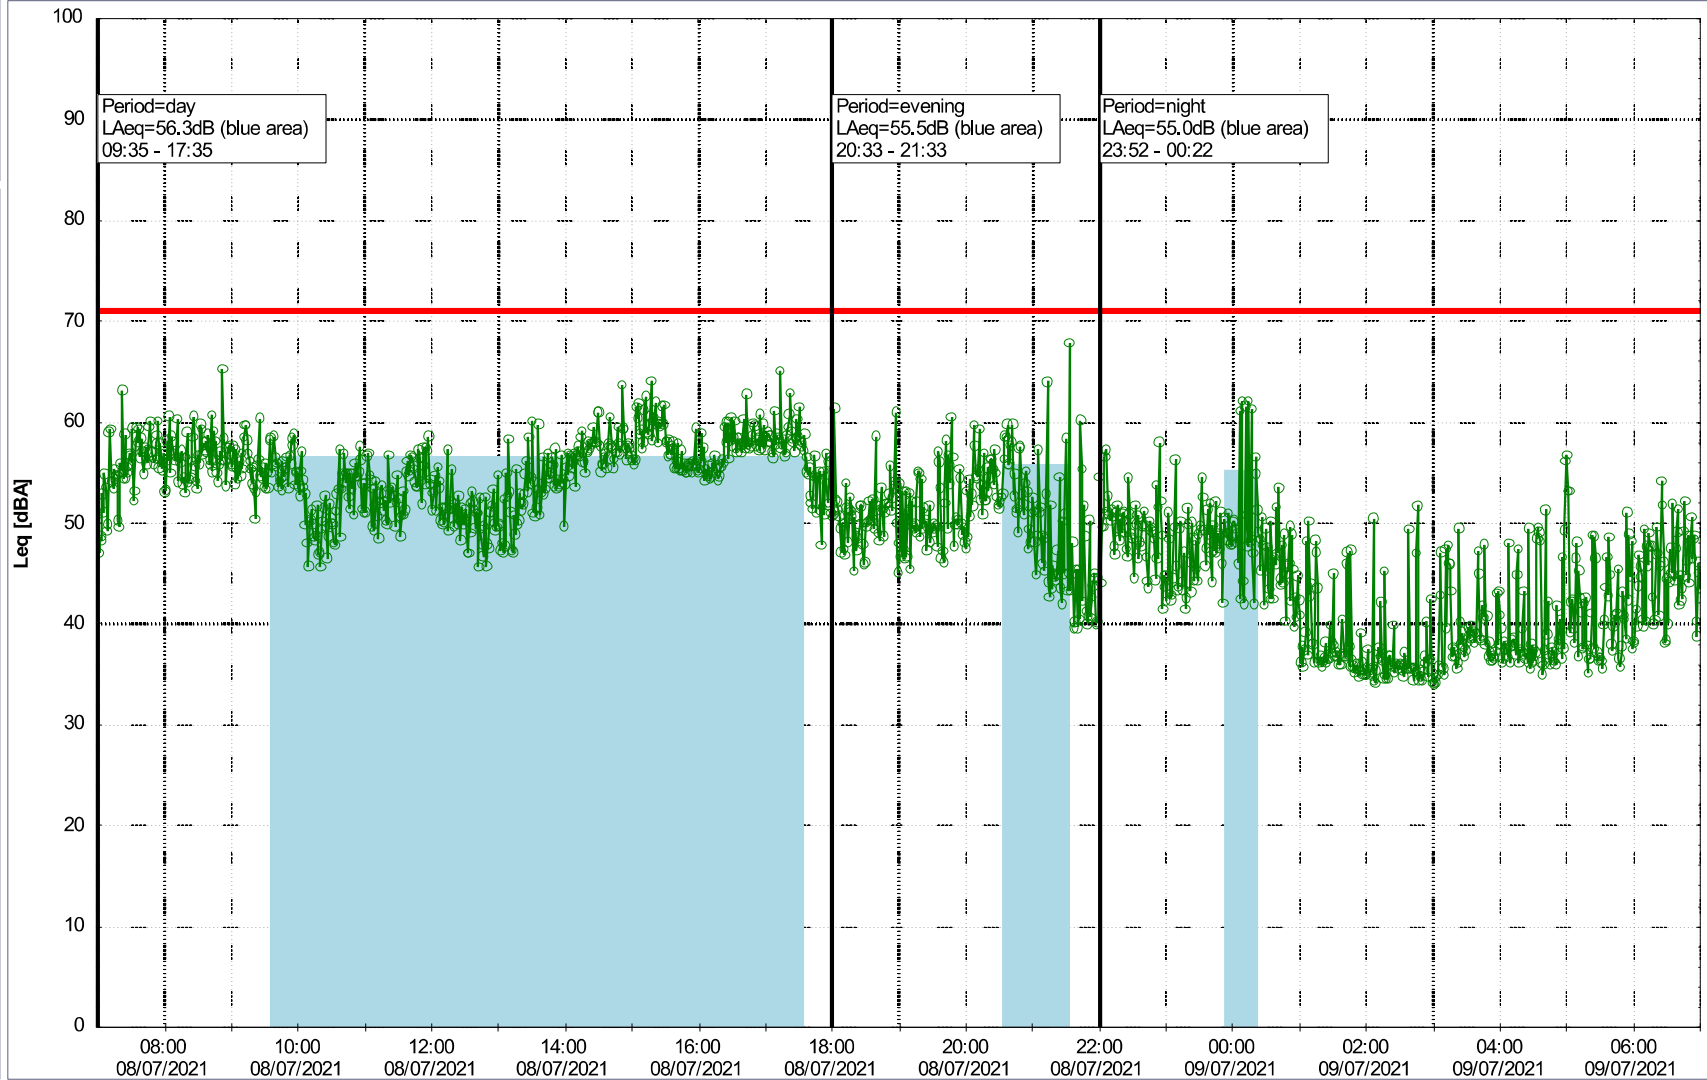

Remarks

Noise Time Related Diagram

07/07/2021
08/07/2021

○○○ NEL_NS01

Project: Kronos Sydhavnen
Construction: Ny Ellebjerg
Location: N-V

Plan View

Remarks

...

Noise Time Related Diagram

08/07/2021
09/07/2021

ooo NEL_NS01

Project: Kronos Sydhavnen
Construction: Ny Ellebjerg
Location: N-V

Plan View

Remarks

Noise Time Related Diagram

09/07/2021
10/07/2021

○○○○ NEL_NS01

Project: Kronos Sydhavnen
Construction: Ny Ellebjerg
Location: N-V

Plan View

Remarks

Noise Time Related Diagram

10/07/2021
11/07/2021

ooo NEL_NS01

Project: Kronos Sydhavnen
Construction: Ny Ellebjerg
Location: N-V