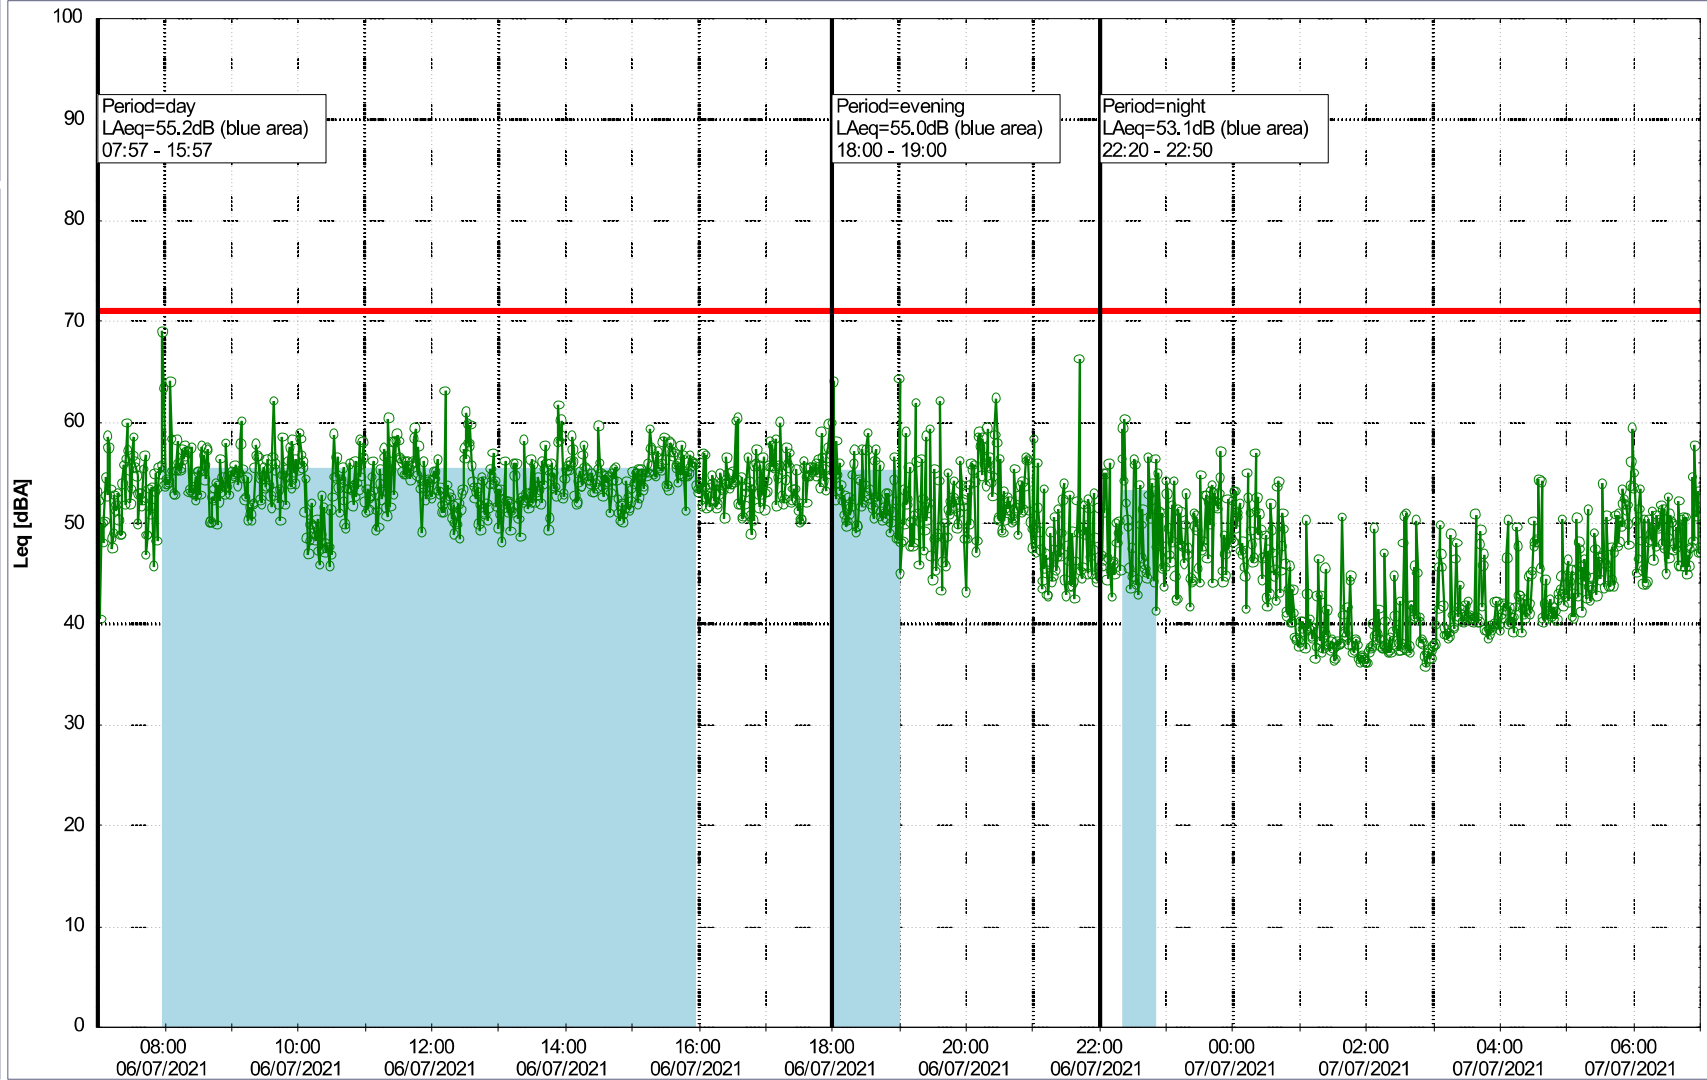

Plan View

Remarks

...

Noise Time Related Diagram

06/07/2021
07/07/2021

○○○○ NEL_NS01

Project: Kronos Sydhavnen
Construction: Ny Ellebjerg
Location: N-V

Plan View

Remarks

Noise Time Related Diagram

07/07/2021
08/07/2021

○○○ NEL_NS01

Project: Kronos Sydhavnen
Construction: Ny Ellebjerg
Location: N-V

Plan View

Remarks

...

Noise Time Related Diagram

08/07/2021
09/07/2021

ooo NEL_NS01

Project: Kronos Sydhavnen
Construction: Ny Ellebjerg
Location: N-V

Plan View

Remarks

Noise Time Related Diagram

09/07/2021
10/07/2021

○○○○ NEL_NS01

Project: Kronos Sydhavnen
Construction: Ny Ellebjerg
Location: N-V

Plan View

Remarks

Noise Time Related Diagram

10/07/2021
11/07/2021

ooo NEL_NS01

Project: Kronos Sydhavnen
Construction: Ny Ellebjerg
Location: N-V