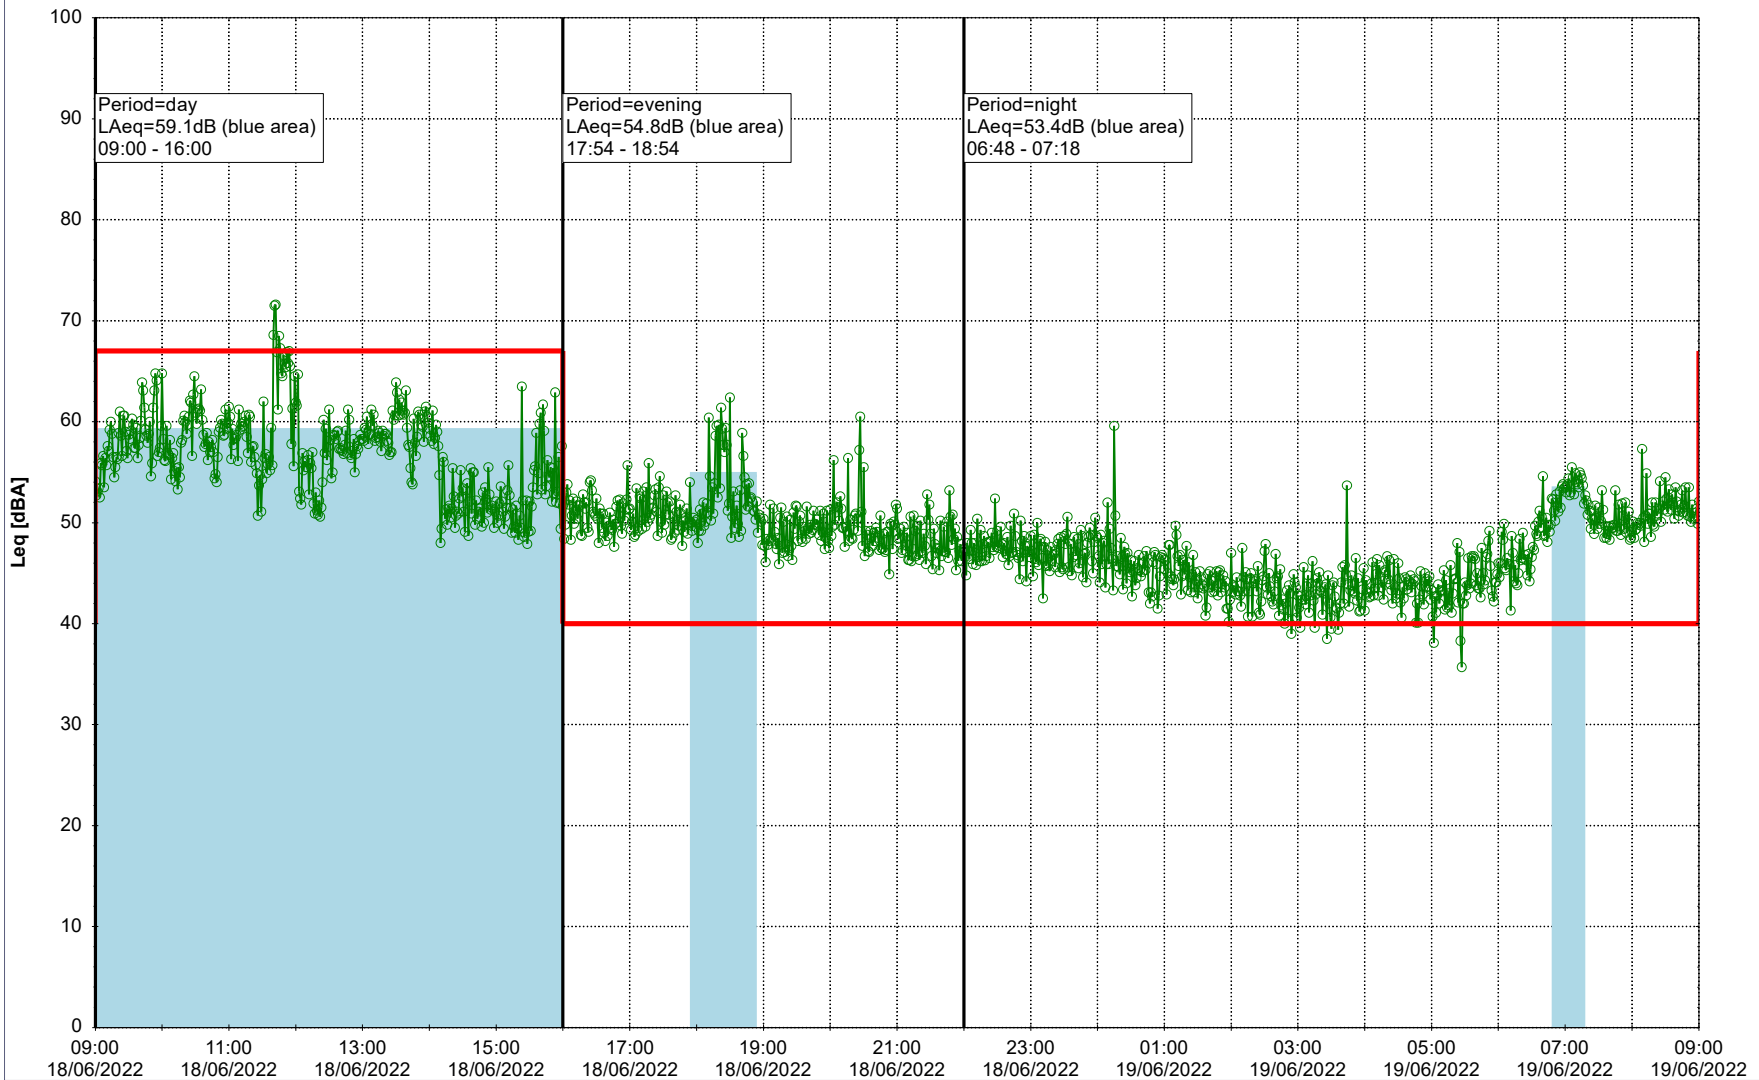

...

Noise Time Related Diagram

17/06/2022
18/06/2022

○○○○ SLU_NS01

Project: Kronos Sydhavnen
Construction: Sluseholmen
Location: N-V

Plan View

0 5 10 15 20 [m]

Remarks

...

Noise Time Related Diagram

18/06/2022
19/06/2022

○○○○ SLU_NS01

Project: Kronos Sydhavnen
Construction: Sluseholmen
Location: N-V

Plan View

Remarks

...