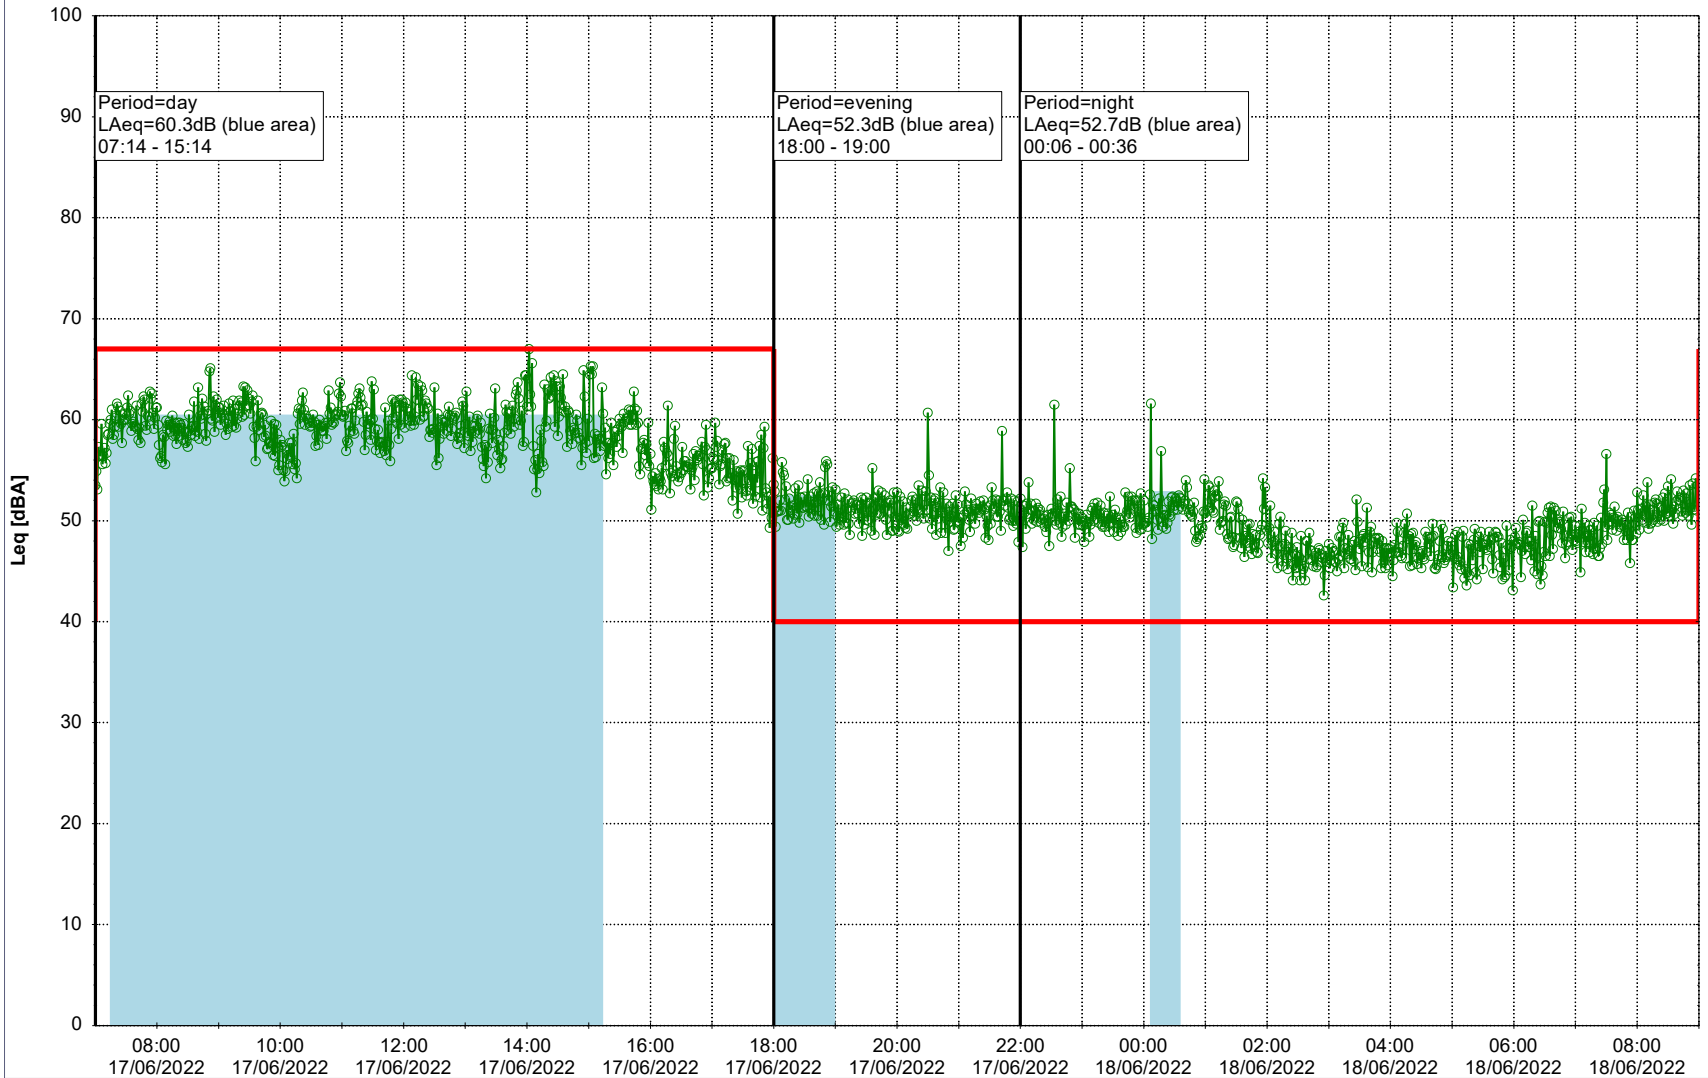

...

Noise Time Related Diagram

16/06/2022
17/06/2022

○○○ SLU_NS01

Project: Kronos Sydhavnen
Construction: Sluseholmen
Location: N-V

Plan View

0 5 10 15 20 [m]

Remarks

...

Noise Time Related Diagram

17/06/2022
18/06/2022

○○○○ SLU_NS01

Project: Kronos Sydhavnen
Construction: Sluseholmen
Location: N-V

Plan View

0 5 10 15 20 [m]

Remarks

...

Noise Time Related Diagram

18/06/2022
19/06/2022

○○○○ SLU_NS01

Project: Kronos Sydhavnen
Construction: Sluseholmen
Location: N-V

Plan View

Remarks

...