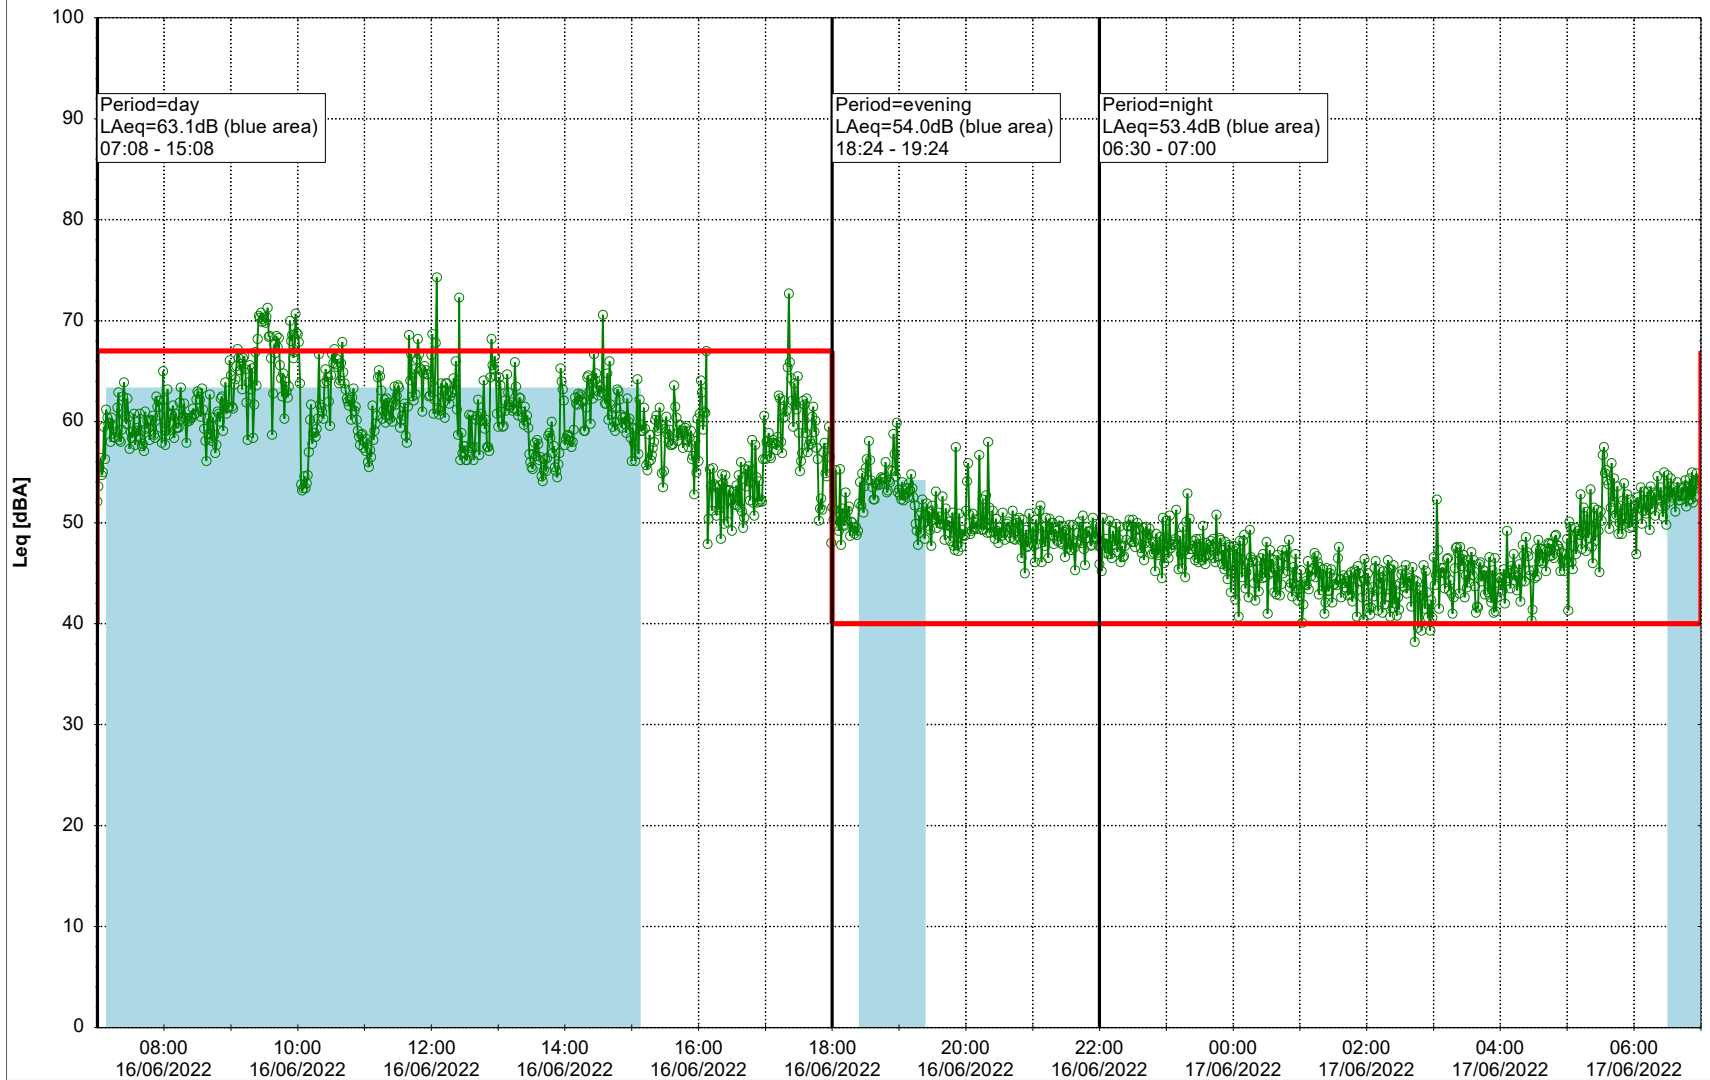

Remarks

...

Noise Time Related Diagram

15/06/2022
16/06/2022

○○○ SLU_NS01

Project: Kronos Sydhavnen
Construction: Sluseholmen
Location: N-V

Plan View

Remarks

...

Noise Time Related Diagram

16/06/2022
17/06/2022

○○○ SLU_NS01

Project: Kronos Sydhavnen
Construction: Sluseholmen
Location: N-V

Plan View

0 5 10 15 20 [m]

Remarks

...

Noise Time Related Diagram

17/06/2022
18/06/2022

○○○○ SLU_NS01

Project: Kronos Sydhavnen
Construction: Sluseholmen
Location: N-V

Plan View

0 5 10 15 20 [m]

Remarks

...

Noise Time Related Diagram

18/06/2022
19/06/2022

○○○○ SLU_NS01

Project: Kronos Sydhavnen
Construction: Sluseholmen
Location: N-V

Plan View

Remarks

...