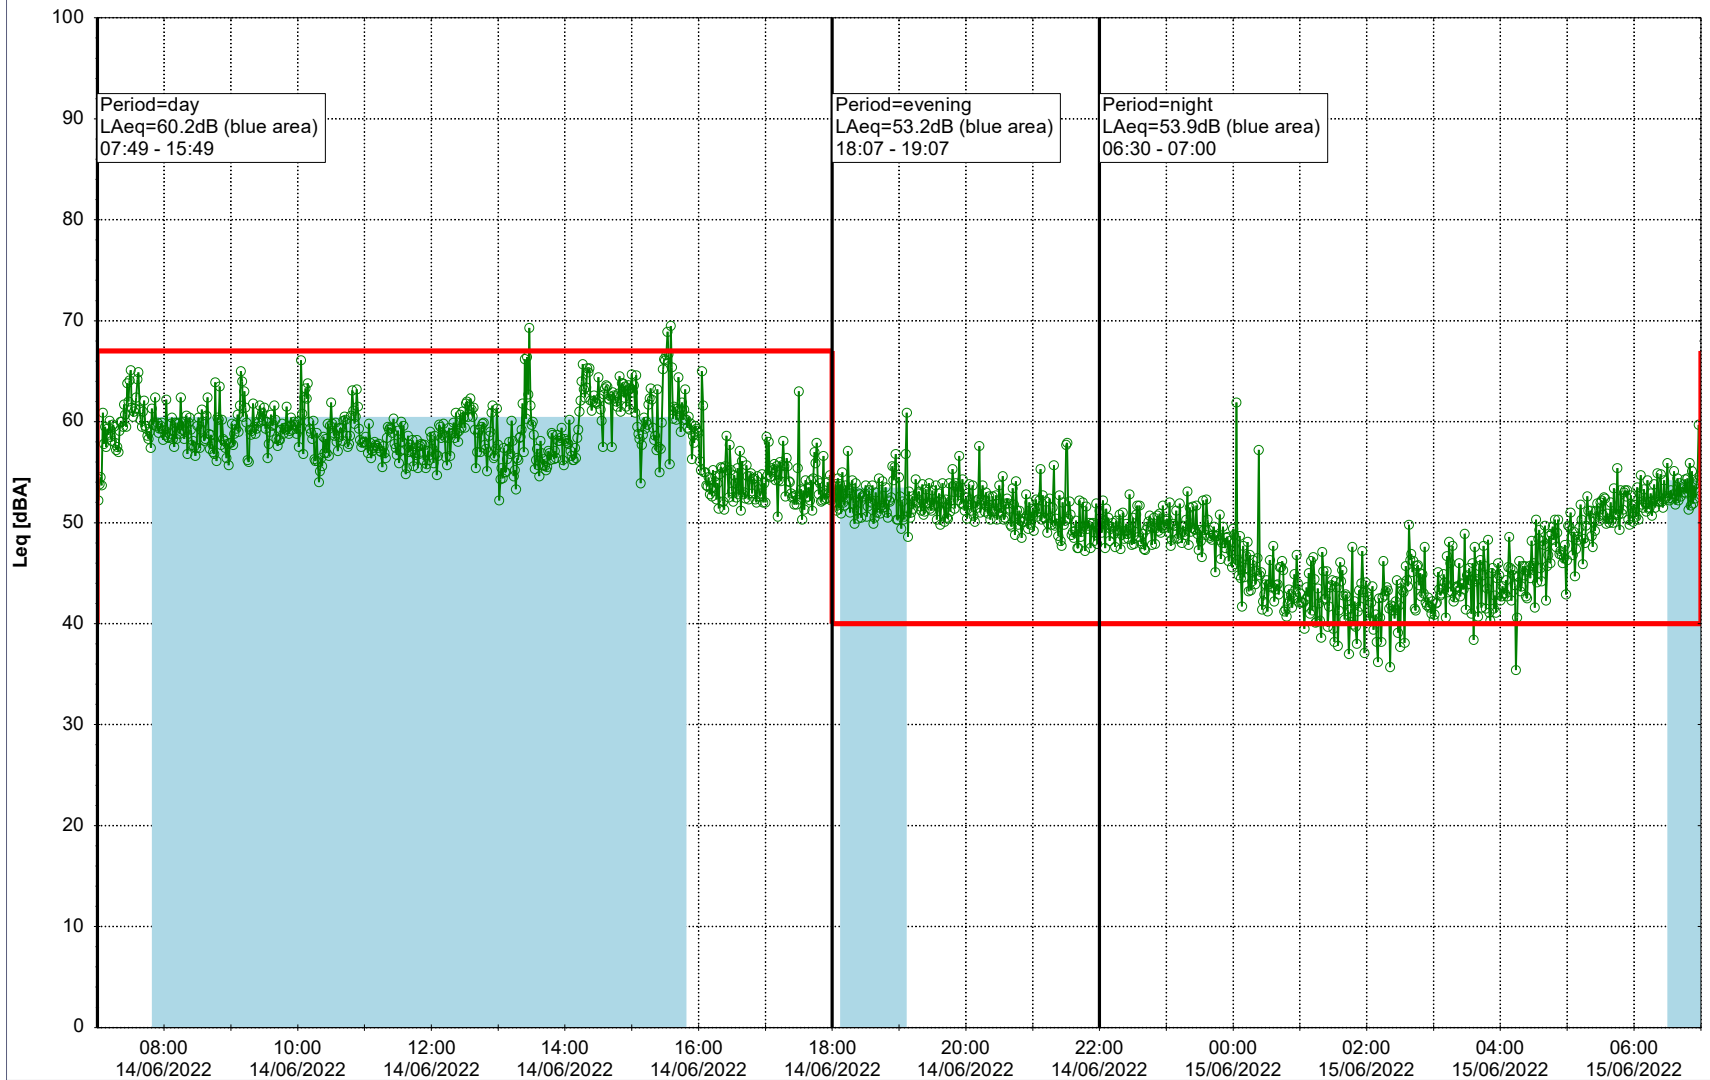

Plan View

Remarks

...

Noise Time Related Diagram

14/06/2022
15/06/2022

○○○ SLU_NS01

Project: Kronos Sydhavnen
Construction: Sluseholmen
Location: N-V

Plan View

Remarks

...

Noise Time Related Diagram

15/06/2022
16/06/2022

○○○ SLU_NS01

Project: Kronos Sydhavnen
Construction: Sluseholmen
Location: N-V

Plan View

Remarks

...

Noise Time Related Diagram

16/06/2022
17/06/2022

○○○ SLU_NS01

Project: Kronos Sydhavnen
Construction: Sluseholmen
Location: N-V

Plan View

0 5 10 15 20 [m]

Remarks

...

Noise Time Related Diagram

17/06/2022
18/06/2022

○○○○ SLU_NS01

Project: Kronos Sydhavnen
Construction: Sluseholmen
Location: N-V

Plan View

0 5 10 15 20 [m]

Remarks