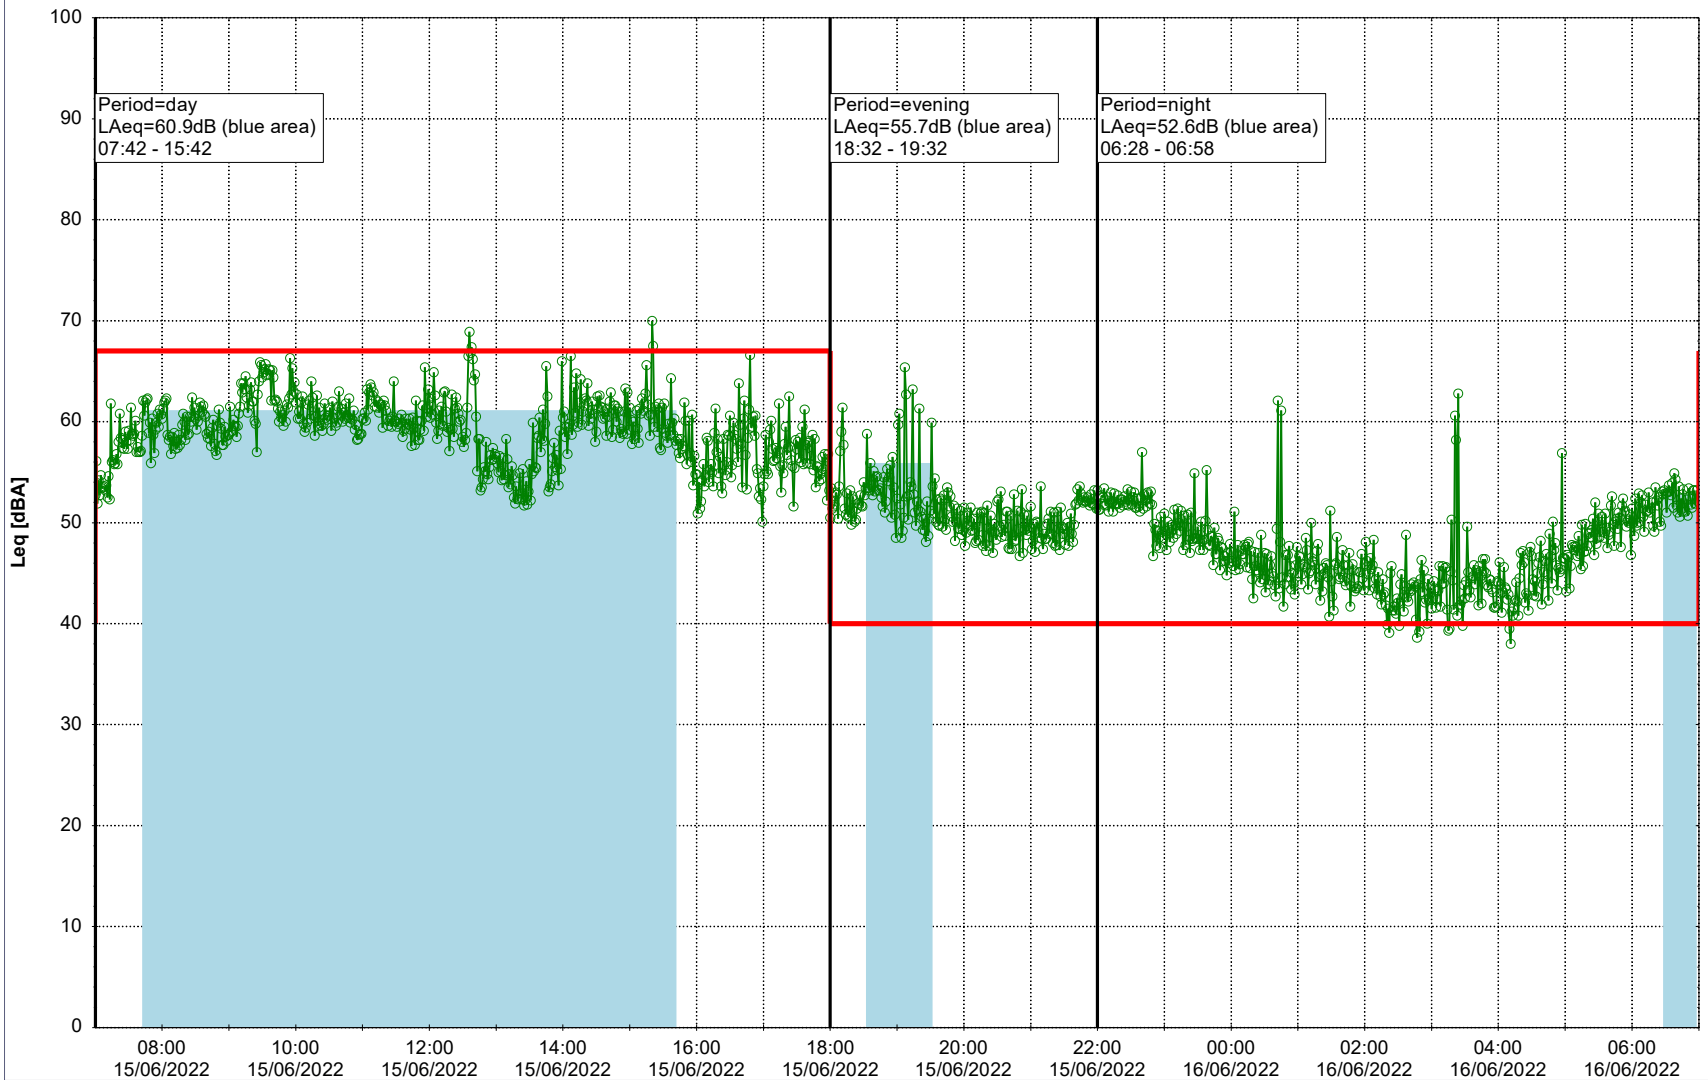

Plan View

Remarks

...

Noise Time Related Diagram

14/06/2022
15/06/2022

○○○ SLU_NS01

Project: Kronos Sydhavnen
Construction: Sluseholmen
Location: N-V

Plan View

Remarks

...

Noise Time Related Diagram

15/06/2022
16/06/2022

○○○ SLU_NS01

Project: Kronos Sydhavnen
Construction: Sluseholmen
Location: N-V

Plan View

Remarks

...

Noise Time Related Diagram

16/06/2022
17/06/2022

○○○ SLU_NS01

Project: Kronos Sydhavnen
Construction: Sluseholmen
Location: N-V

Plan View

0 5 10 15 20 [m]

Remarks

...

Noise Time Related Diagram

18/06/2022
19/06/2022

○○○○ SLU_NS01

Project: Kronos Sydhavnen
Construction: Sluseholmen
Location: N-V

Plan View

Remarks

...