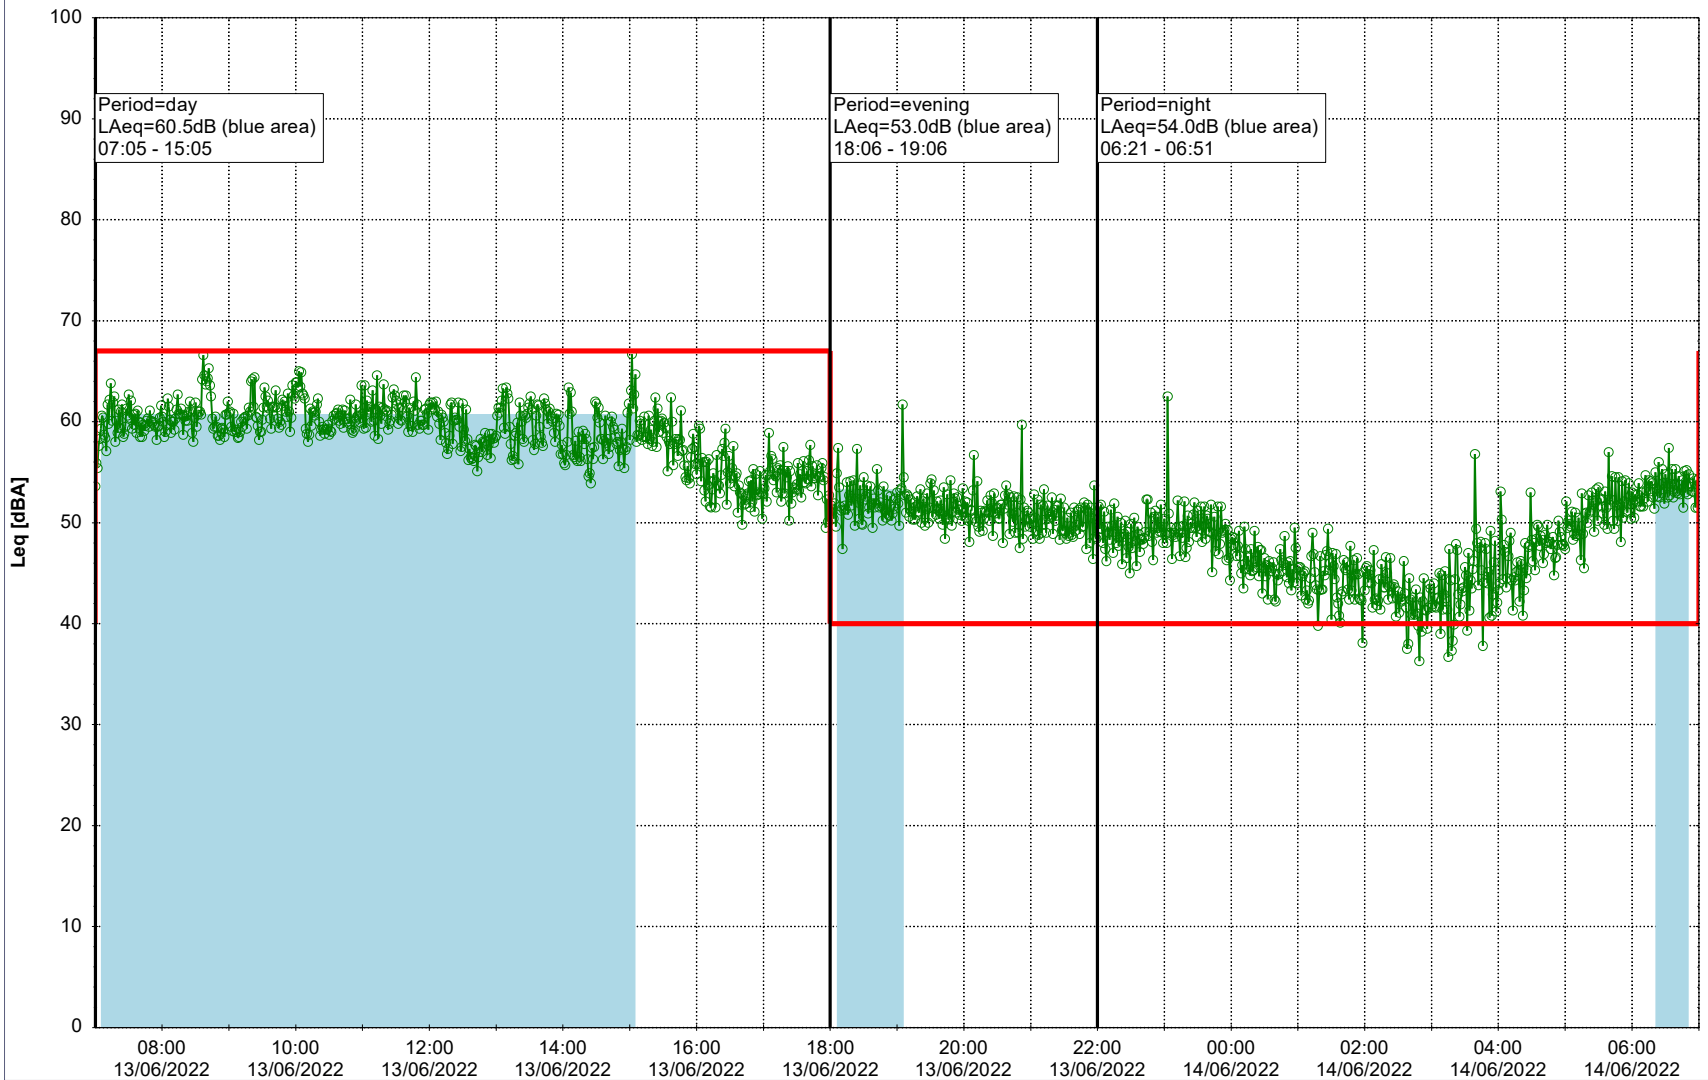

Project: Kronos Sydhavnen
Construction: Sluseholmen
Location: N-V

Plan View

Remarks

...

Noise Time Related Diagram

13/06/2022
14/06/2022

○○○ SLU_NS01

Project: Kronos Sydhavnen
Construction: Sluseholmen
Location: N-V

Plan View

Remarks

...

Noise Time Related Diagram

14/06/2022
15/06/2022

○○○ SLU_NS01

Project: Kronos Sydhavnen
Construction: Sluseholmen
Location: N-V

Plan View

...

Noise Time Related Diagram

16/06/2022
17/06/2022

○○○ SLU_NS01

Project: Kronos Sydhavnen
Construction: Sluseholmen
Location: N-V

Plan View

0 5 10 15 20 [m]

Remarks

...

Noise Time Related Diagram

17/06/2022
18/06/2022

○○○○ SLU_NS01

Project: Kronos Sydhavnen
Construction: Sluseholmen
Location: N-V

Plan View

0 5 10 15 20 [m]

Remarks