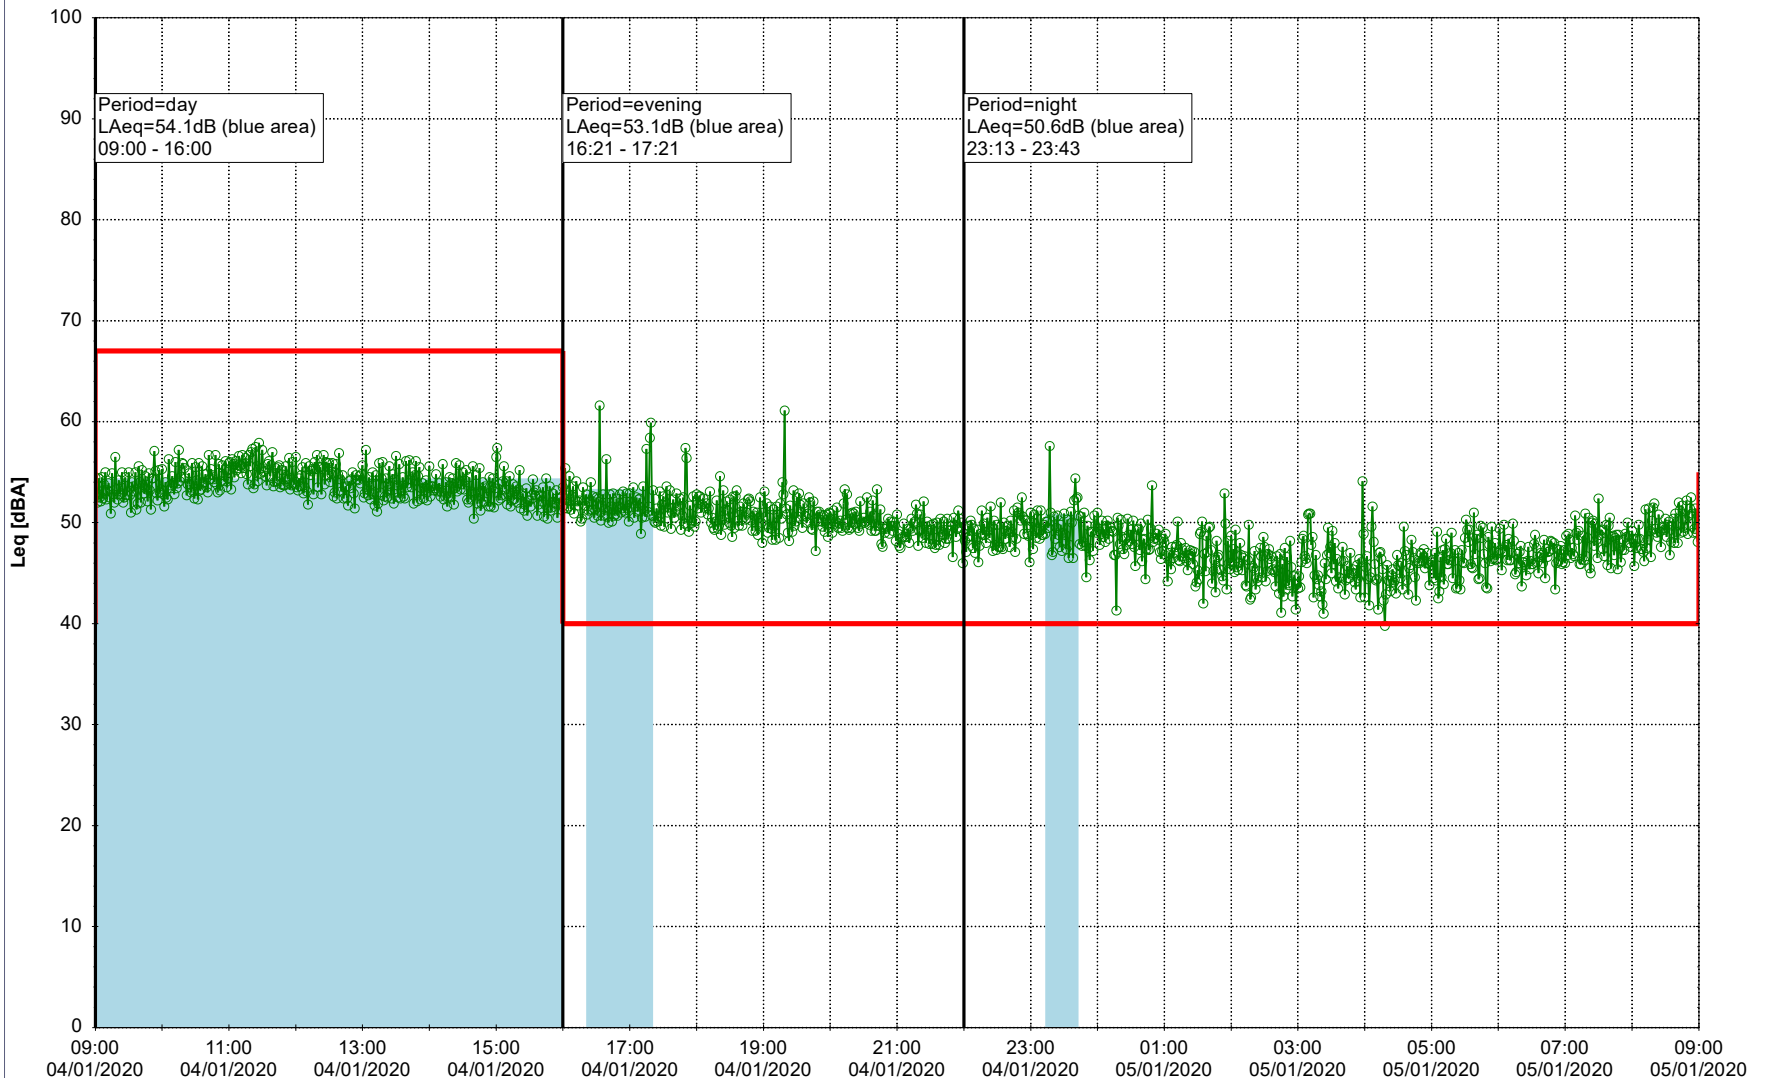

Project: Kronos Sydhavnen
Construction: Sluseholmen
Location: N-V

Plan View

0 5 10 15 20 [m]

Remarks

...

Noise Time Related Diagram

03/01/2020
04/01/2020

○○○○ SLU_NS01

Project: Kronos Sydhavnen
Construction: Sluseholmen
Location: N-V

Plan View

Remarks

...

Noise Time Related Diagram

04/01/2020
05/01/2020

SLU_NS01

Project: Kronos Sydhavnen
Construction: Sluseholmen
Location: N-V

Plan View

0 5 10 15 20 [m]

Remarks

...

Noise Time Related Diagram

05/01/2020
06/01/2020

○○○○ SLU_NS01