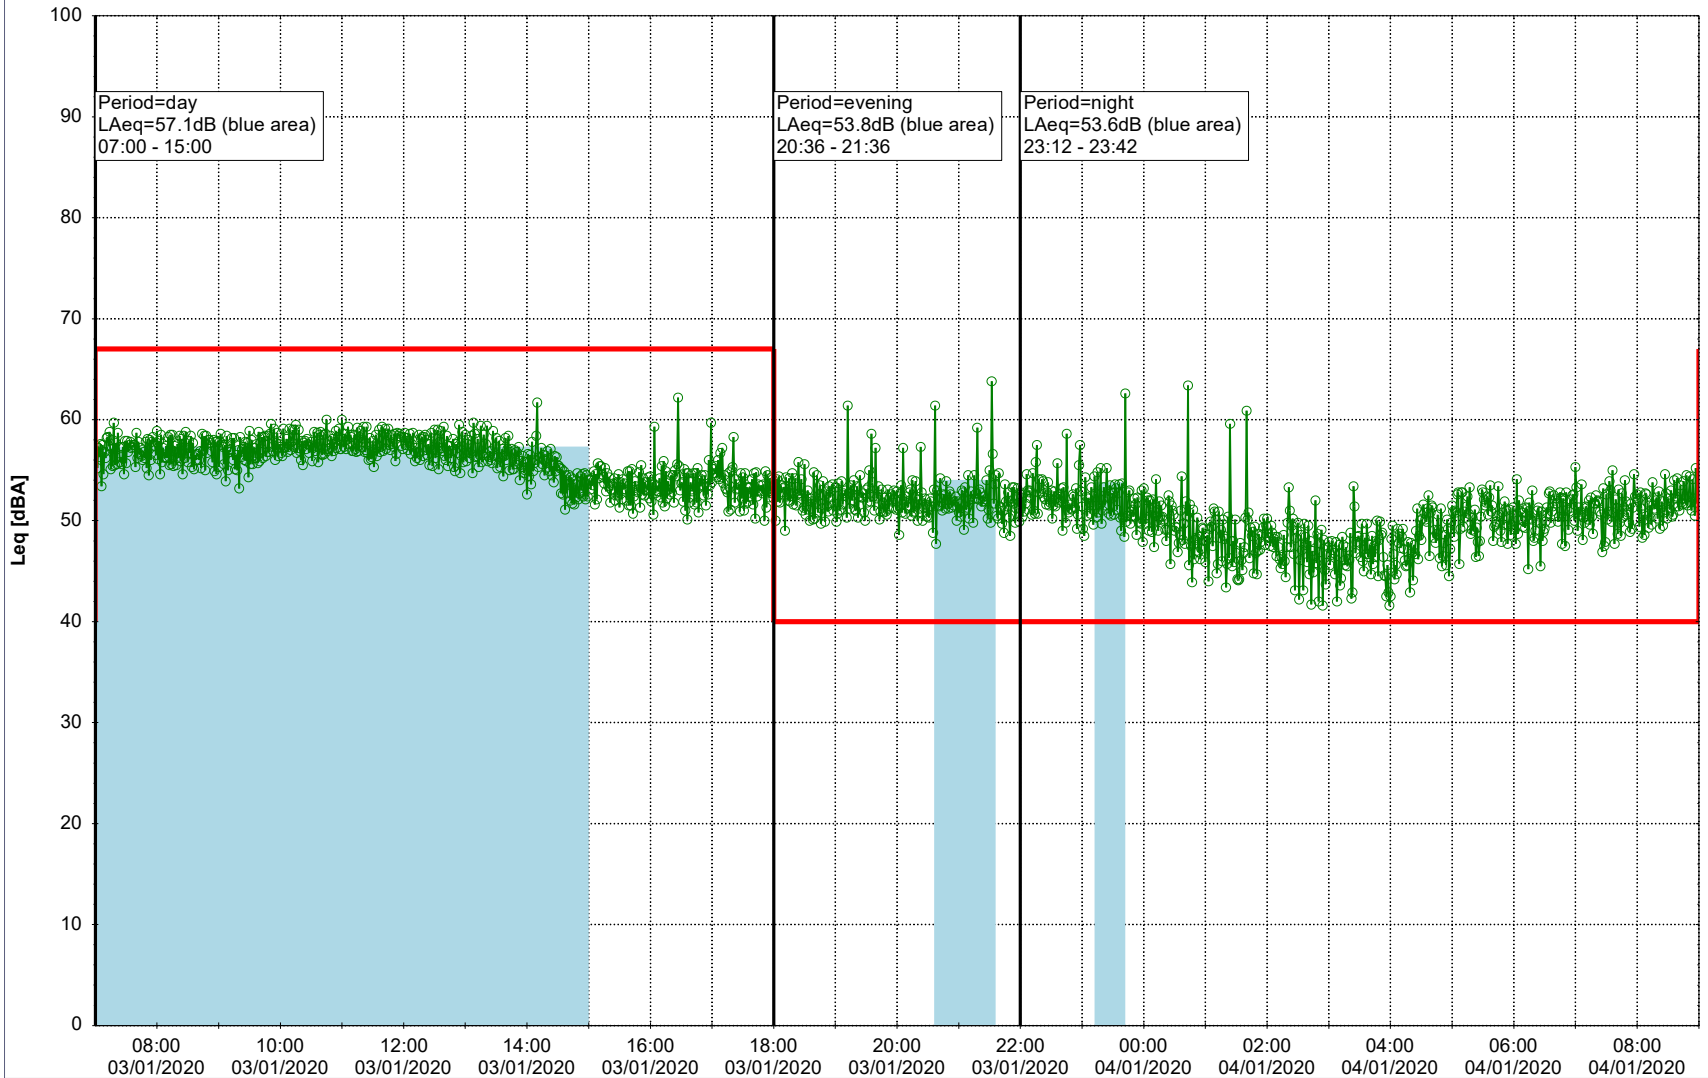

Project: Kronos Sydhavnen
Construction: Sluseholmen
Location: N-V

Plan View

0 5 10 15 20 [m]

Remarks

...

Noise Time Related Diagram

02/01/2020
03/01/2020

○○○○ SLU_NS01

Project: Kronos Sydhavnen
Construction: Sluseholmen
Location: N-V

Plan View

0 5 10 15 20 [m]

Remarks

...

Noise Time Related Diagram

03/01/2020
04/01/2020

○○○○ SLU_NS01

Project: Kronos Sydhavnen
Construction: Sluseholmen
Location: N-V

Plan View

Remarks

...

Noise Time Related Diagram

04/01/2020
05/01/2020

SLU_NS01

Project: Kronos Sydhavnen
Construction: Sluseholmen
Location: N-V

Plan View

0 5 10 15 20 [m]

Remarks

...

Noise Time Related Diagram

05/01/2020
06/01/2020

○○○○ SLU_NS01