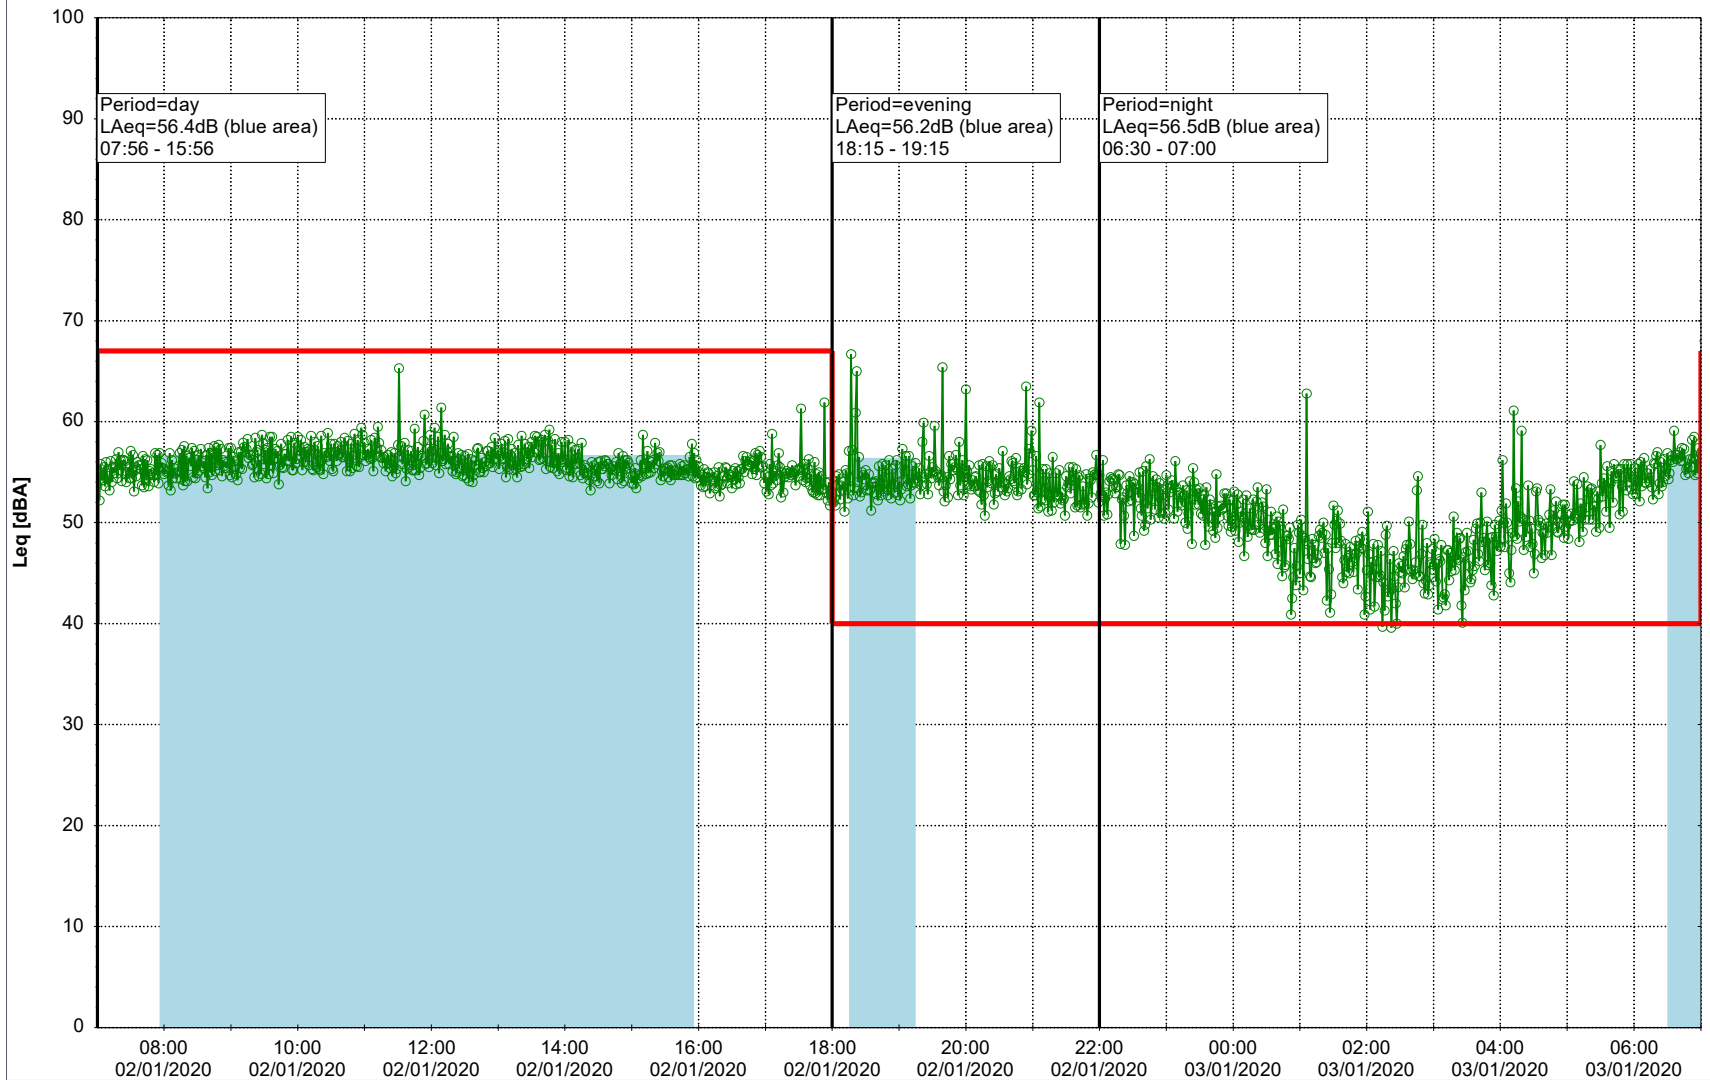

Project: Kronos Sydhavnen
Construction: Sluseholmen
Location: N-V

Plan View

0 5 10 15 20 [m]

Remarks

...

Noise Time Related Diagram

02/01/2020
03/01/2020

○○○○ SLU_NS01

Project: Kronos Sydhavnen
Construction: Sluseholmen
Location: N-V

Plan View

0 5 10 15 20 [m]

Remarks

...

Noise Time Related Diagram

03/01/2020
04/01/2020

○○○○ SLU_NS01

Project: Kronos Sydhavnen
Construction: Sluseholmen
Location: N-V

Plan View

Remarks

...

Noise Time Related Diagram

04/01/2020
05/01/2020

SLU_NS01

Project: Kronos Sydhavnen
Construction: Sluseholmen
Location: N-V

Plan View

0 5 10 15 20 [m]

Remarks

...

Noise Time Related Diagram

05/01/2020
06/01/2020

○○○○ SLU_NS01