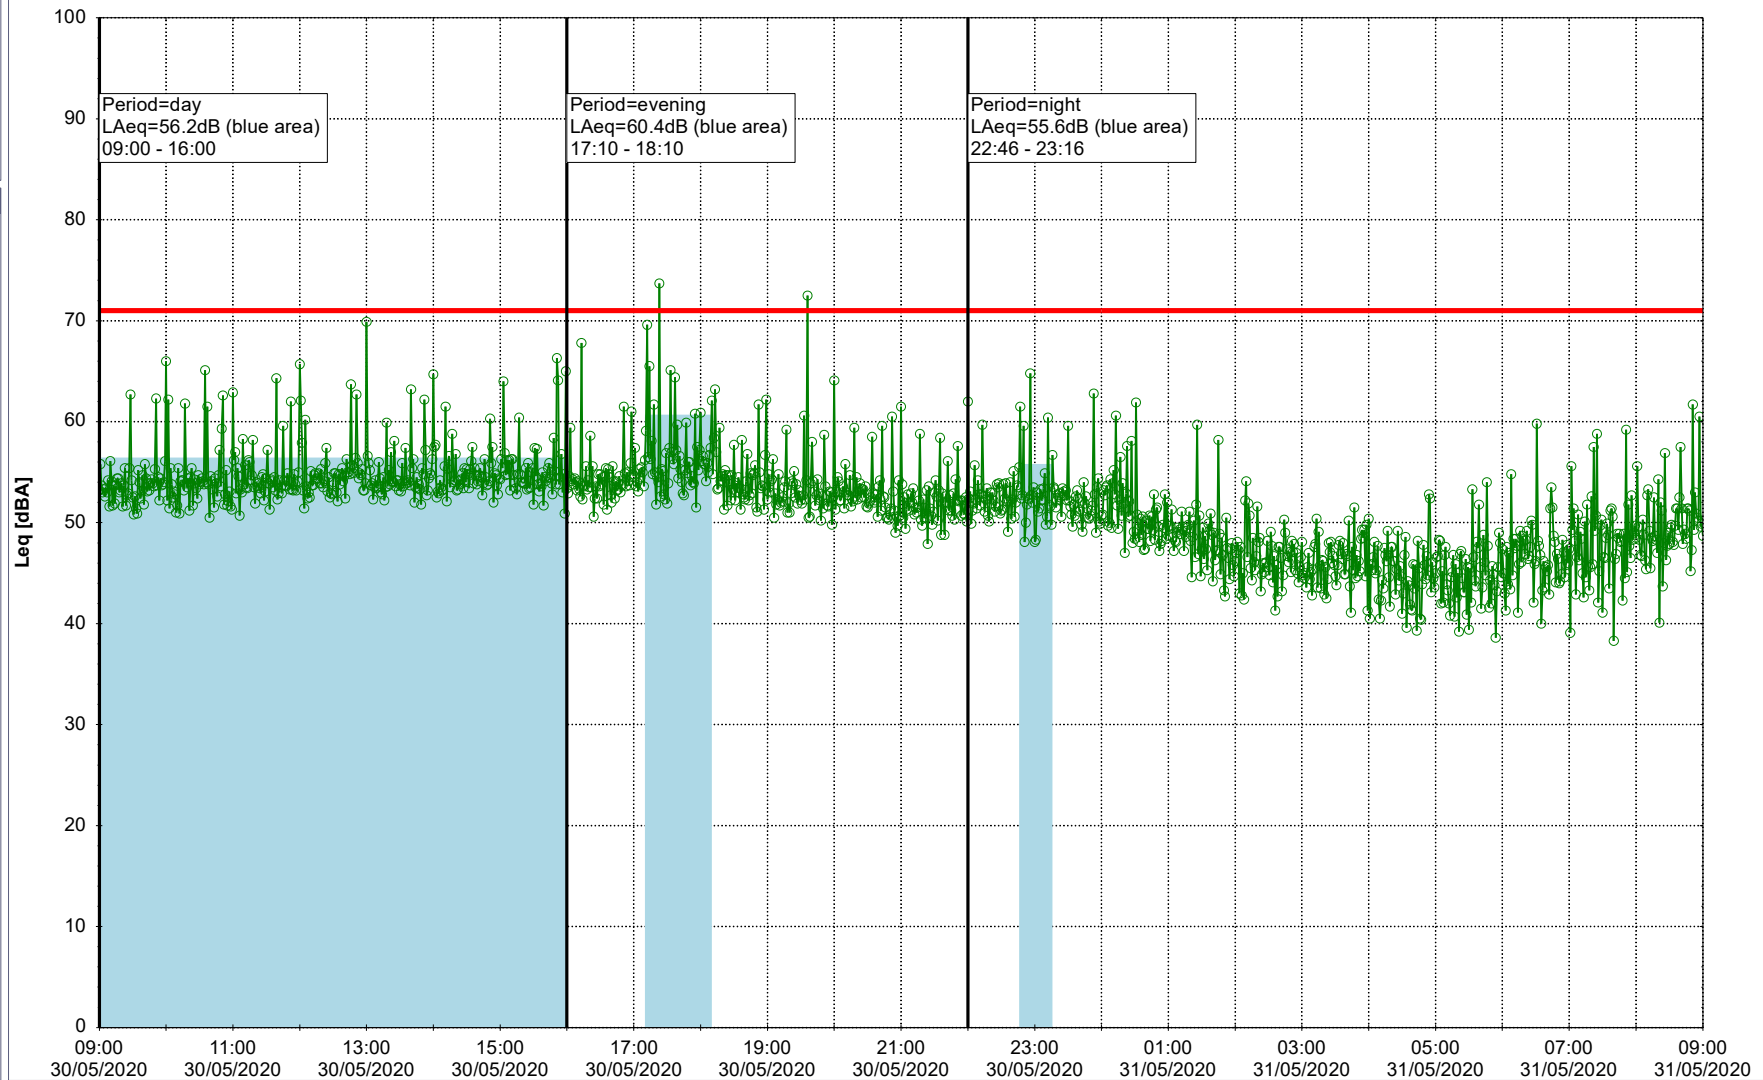

Project: Kronos Sydhavnen
Construction: Gåsebæk
Location: N-V

29/05/2020
30/05/2020

Remarks

...

Noise Time Related Diagram

○○○ GAB_NS01

Project: Kronos Sydhavnen
Construction: Gåsebæk
Location: N-V

30/05/2020
31/05/2020

Remarks

...

Noise Time Related Diagram

○○○ GAB_NS01

Project: Kronos Sydhavnen
Construction: Gåsebæk
Location: N-V

31/05/2020
01/06/2020

Remarks

...