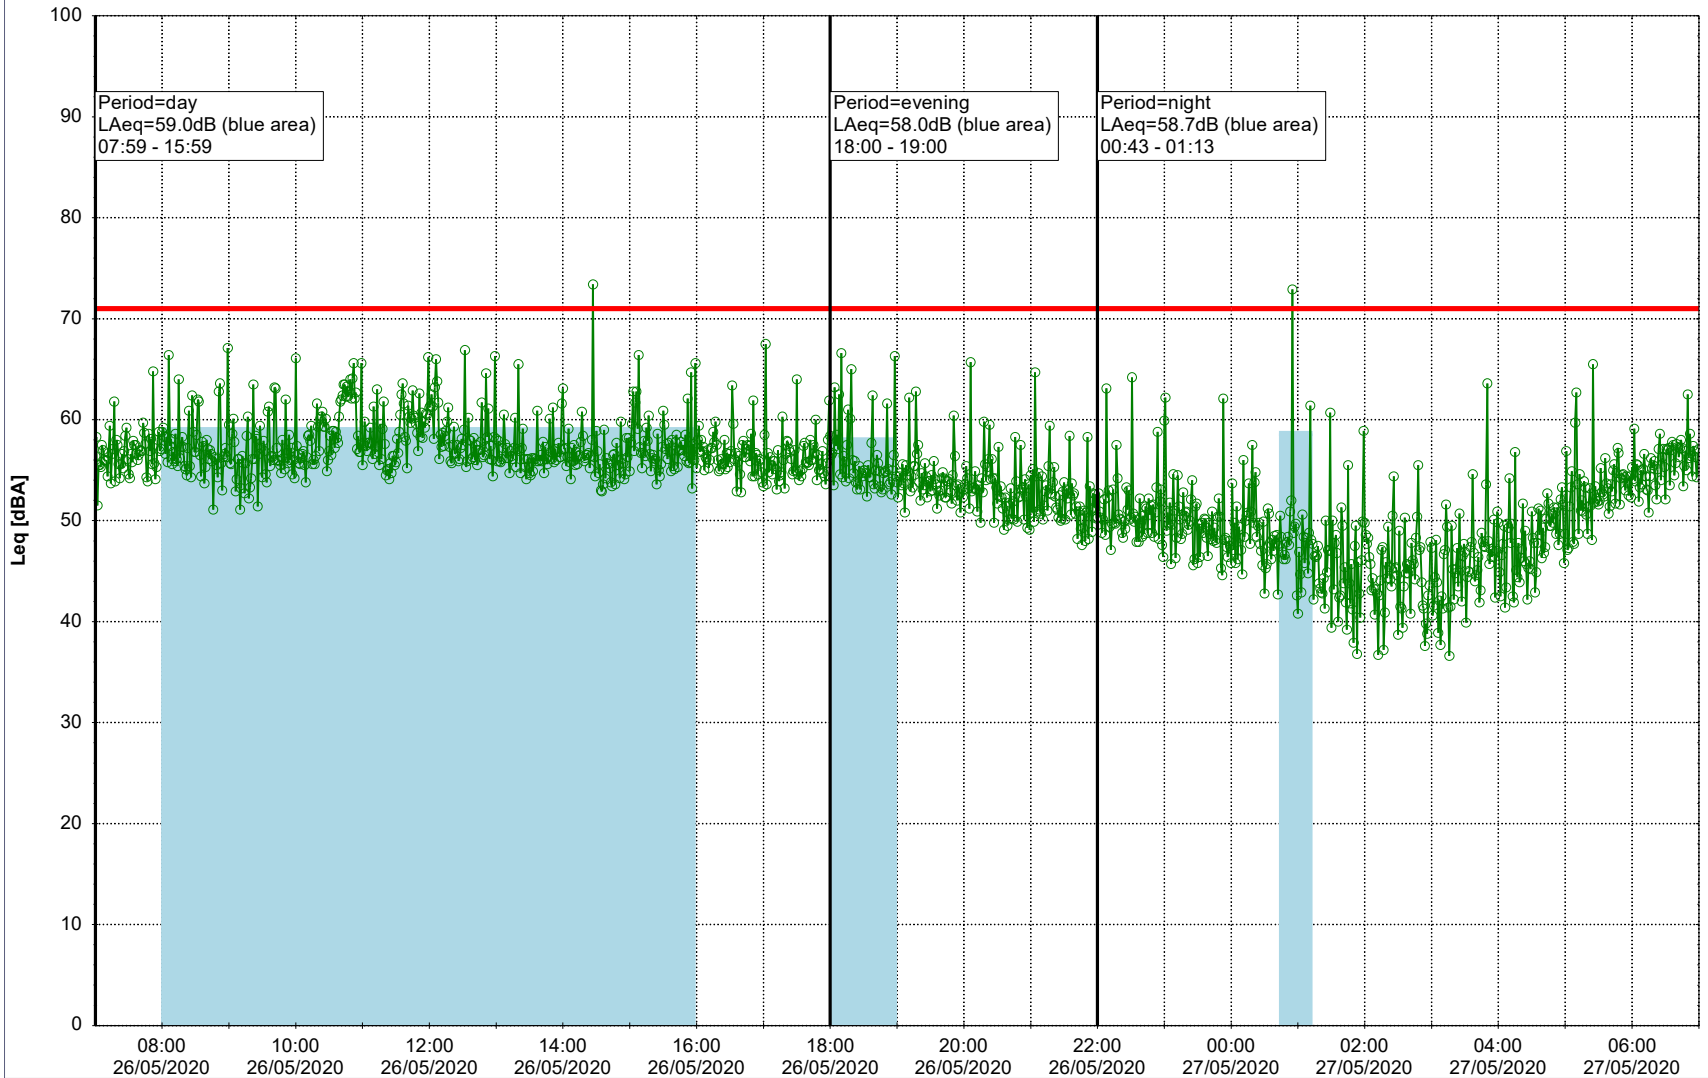

Project: Kronos Sydhavnen
Construction: Gåsebæk
Location: N-V

26/05/2020
27/05/2020

Noise Time Related Diagram

○○○ GAB_NS01

Remarks

...