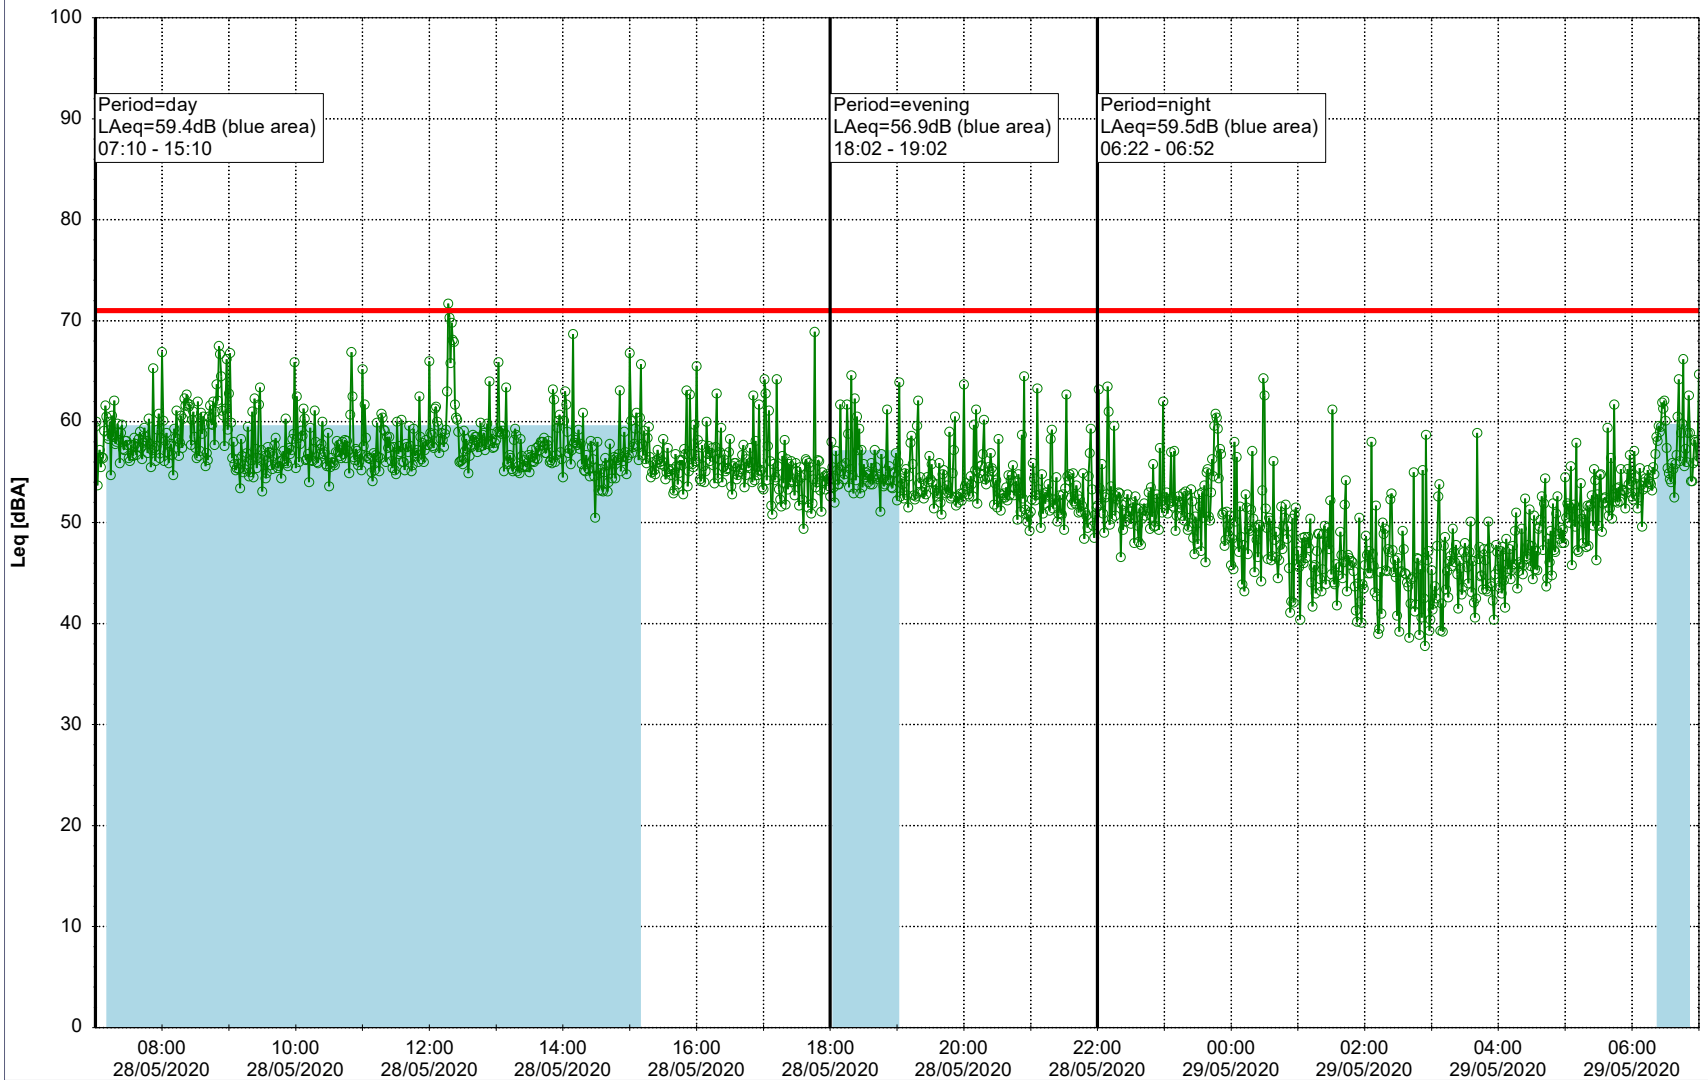

Noise Time Related Diagram

○○○ GAB_NS01

Project: Kronos Sydhavnen
Construction: Gåsebæk
Location: N-V

28/05/2020
29/05/2020

Remarks

...

Noise Time Related Diagram

○○○ GAB_NS01

Project: Kronos Sydhavnen
Construction: Gåsebæk
Location: N-V

29/05/2020
30/05/2020

Remarks

...

Noise Time Related Diagram

○○○ GAB_NS01

Project: Kronos Sydhavnen
Construction: Gåsebæk
Location: N-V

30/05/2020
31/05/2020

Remarks

...

Noise Time Related Diagram

○○○ GAB_NS01

Project: Kronos Sydhavnen
Construction: Gåsebæk
Location: N-V

31/05/2020
01/06/2020

Remarks

...