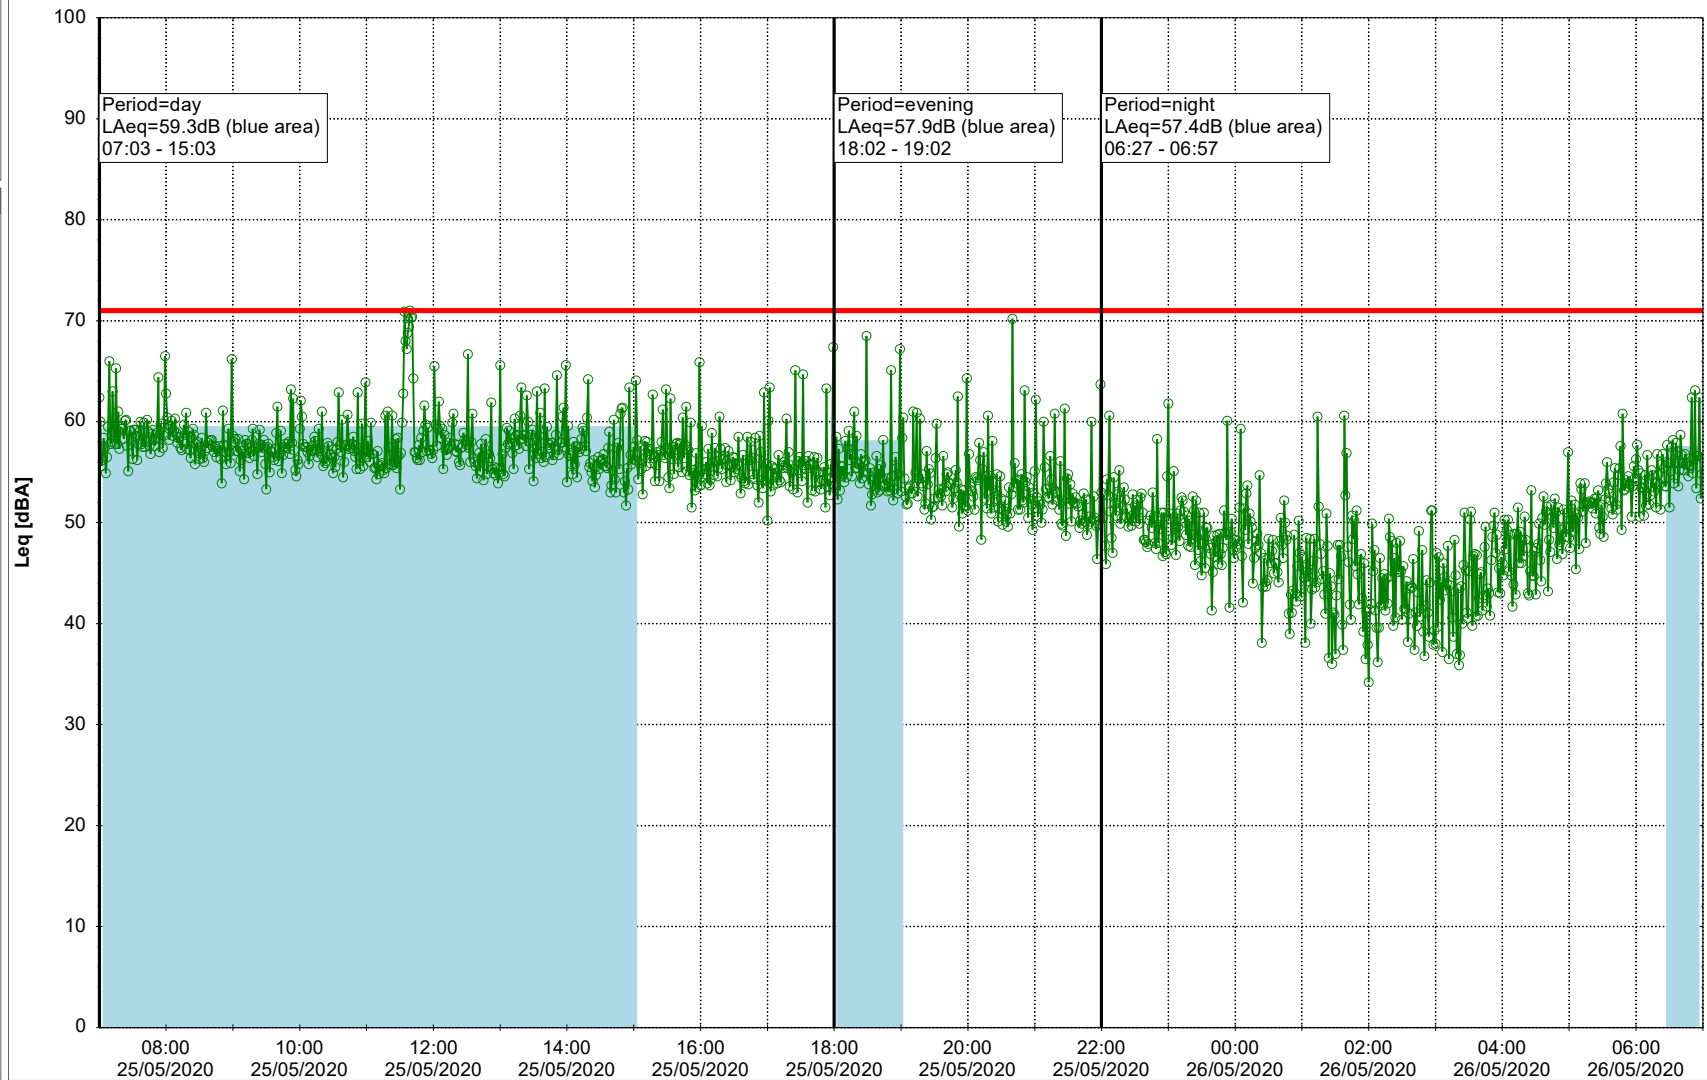

Project: Kronos Sydhavnen
Construction: Gåsebæk
Location: N-V

25/05/2020
26/05/2020

Remarks

...

Noise Time Related Diagram

○○○ GAB_NS01

Project: Kronos Sydhavnen
Construction: Gåsebæk
Location: N-V

26/05/2020
27/05/2020

Noise Time Related Diagram

○○○ GAB_NS01

Remarks

...

Project: Kronos Sydhavnen
Construction: Gåsebæk
Location: N-V

27/05/2020
28/05/2020

Remarks

...

Noise Time Related Diagram

○○○ GAB_NS01

Project: Kronos Sydhavnen
Construction: Gåsebæk
Location: N-V

28/05/2020
29/05/2020

Remarks

...

Noise Time Related Diagram

○○○ GAB_NS01

Remarks

...

Noise Time Related Diagram

○○○ GAB_NS01

Project: Kronos Sydhavnen
Construction: Gåsebæk
Location: N-V

31/05/2020
01/06/2020

Remarks

...