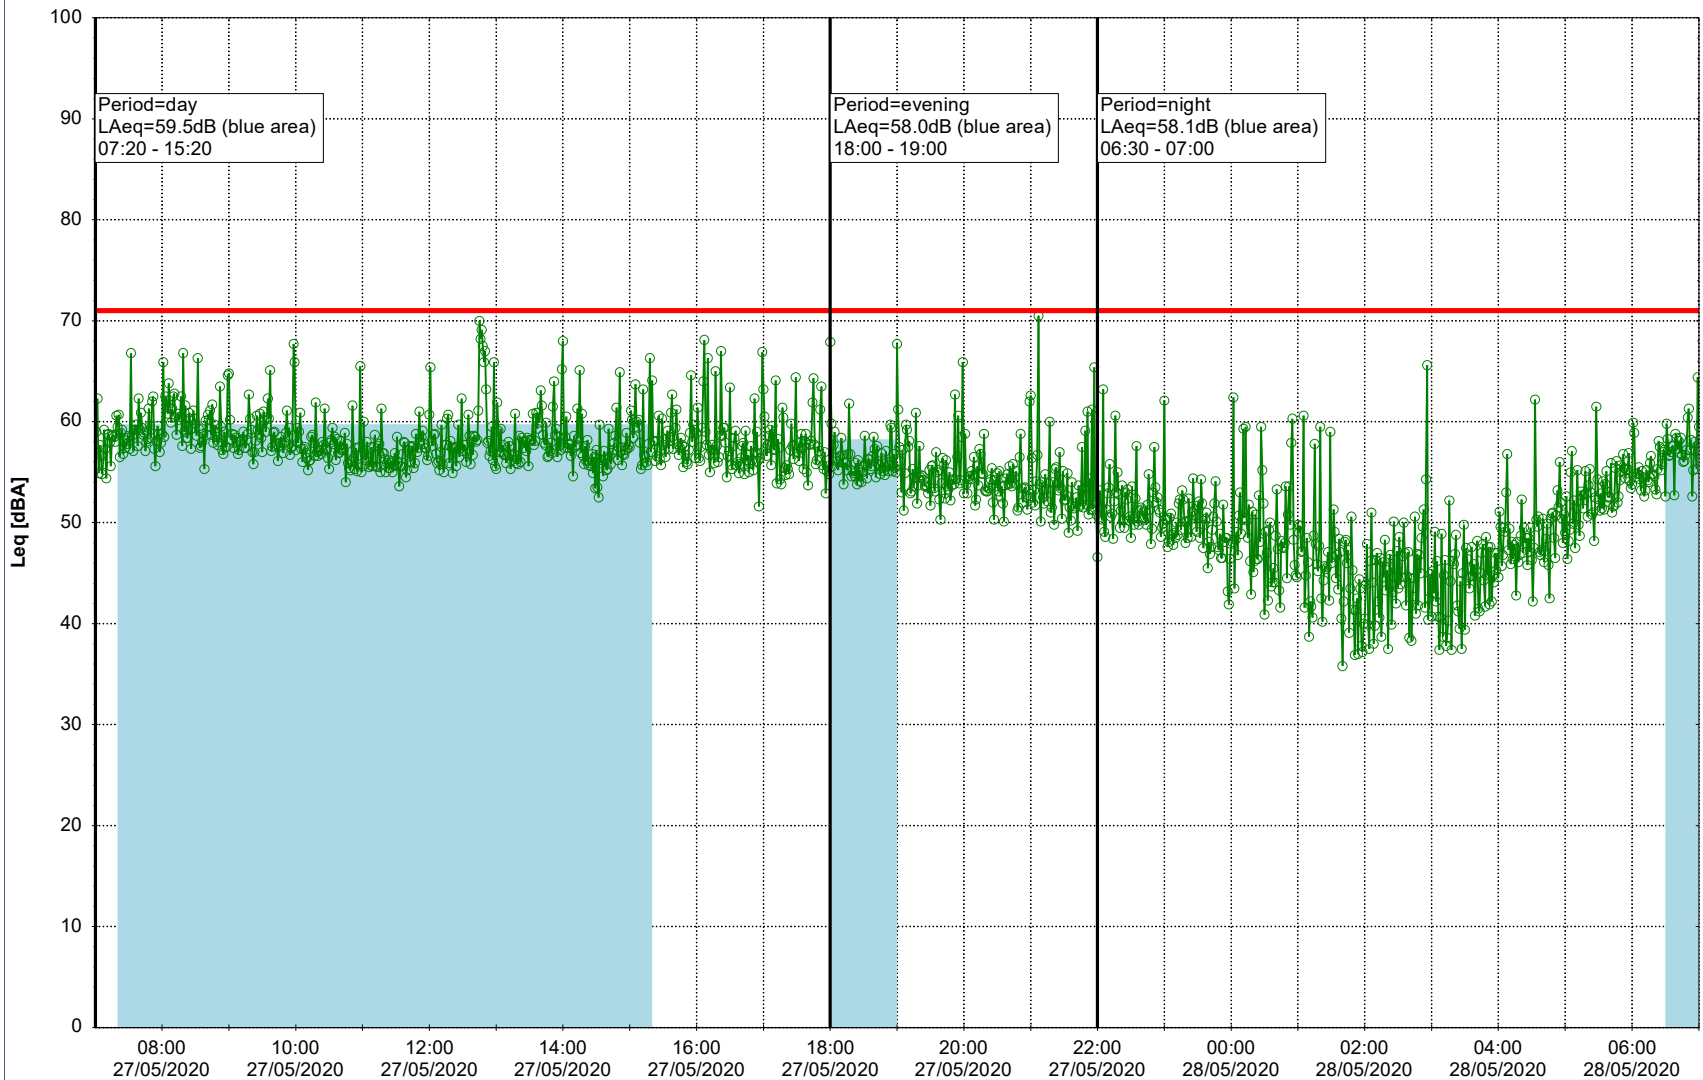

Project: Kronos Sydhavnen
Construction: Gåsebæk
Location: N-V

27/05/2020
28/05/2020

Remarks

...

Noise Time Related Diagram

○○○ GAB_NS01