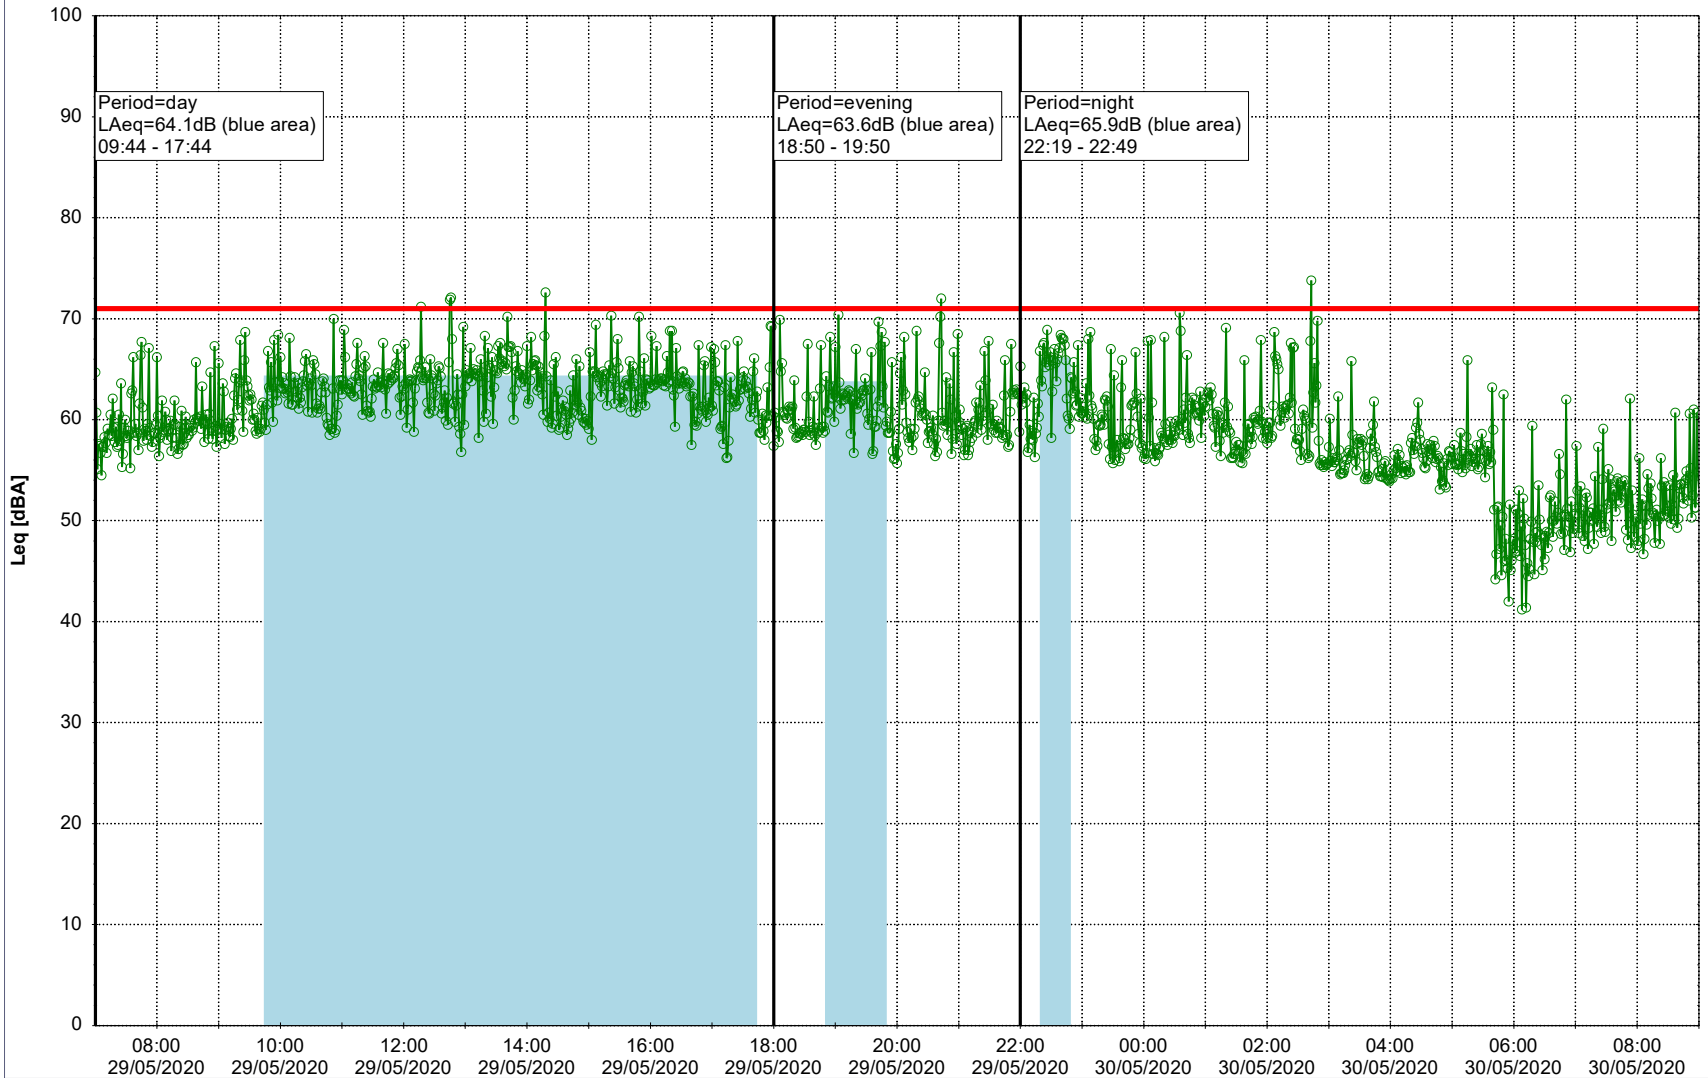

Project: Kronos Sydhavnen
Construction: Gåsebæk
Location: N-V

29/05/2020
30/05/2020

Remarks

...

Noise Time Related Diagram

○○○ GAB_NS01

Project: Kronos Sydhavnen
Construction: Gåsebæk
Location: N-V

30/05/2020
31/05/2020

Remarks

...

Noise Time Related Diagram

○○○ GAB_NS01

Project: Kronos Sydhavnen
Construction: Gåsebæk
Location: N-V

31/05/2020
01/06/2020

Remarks

...