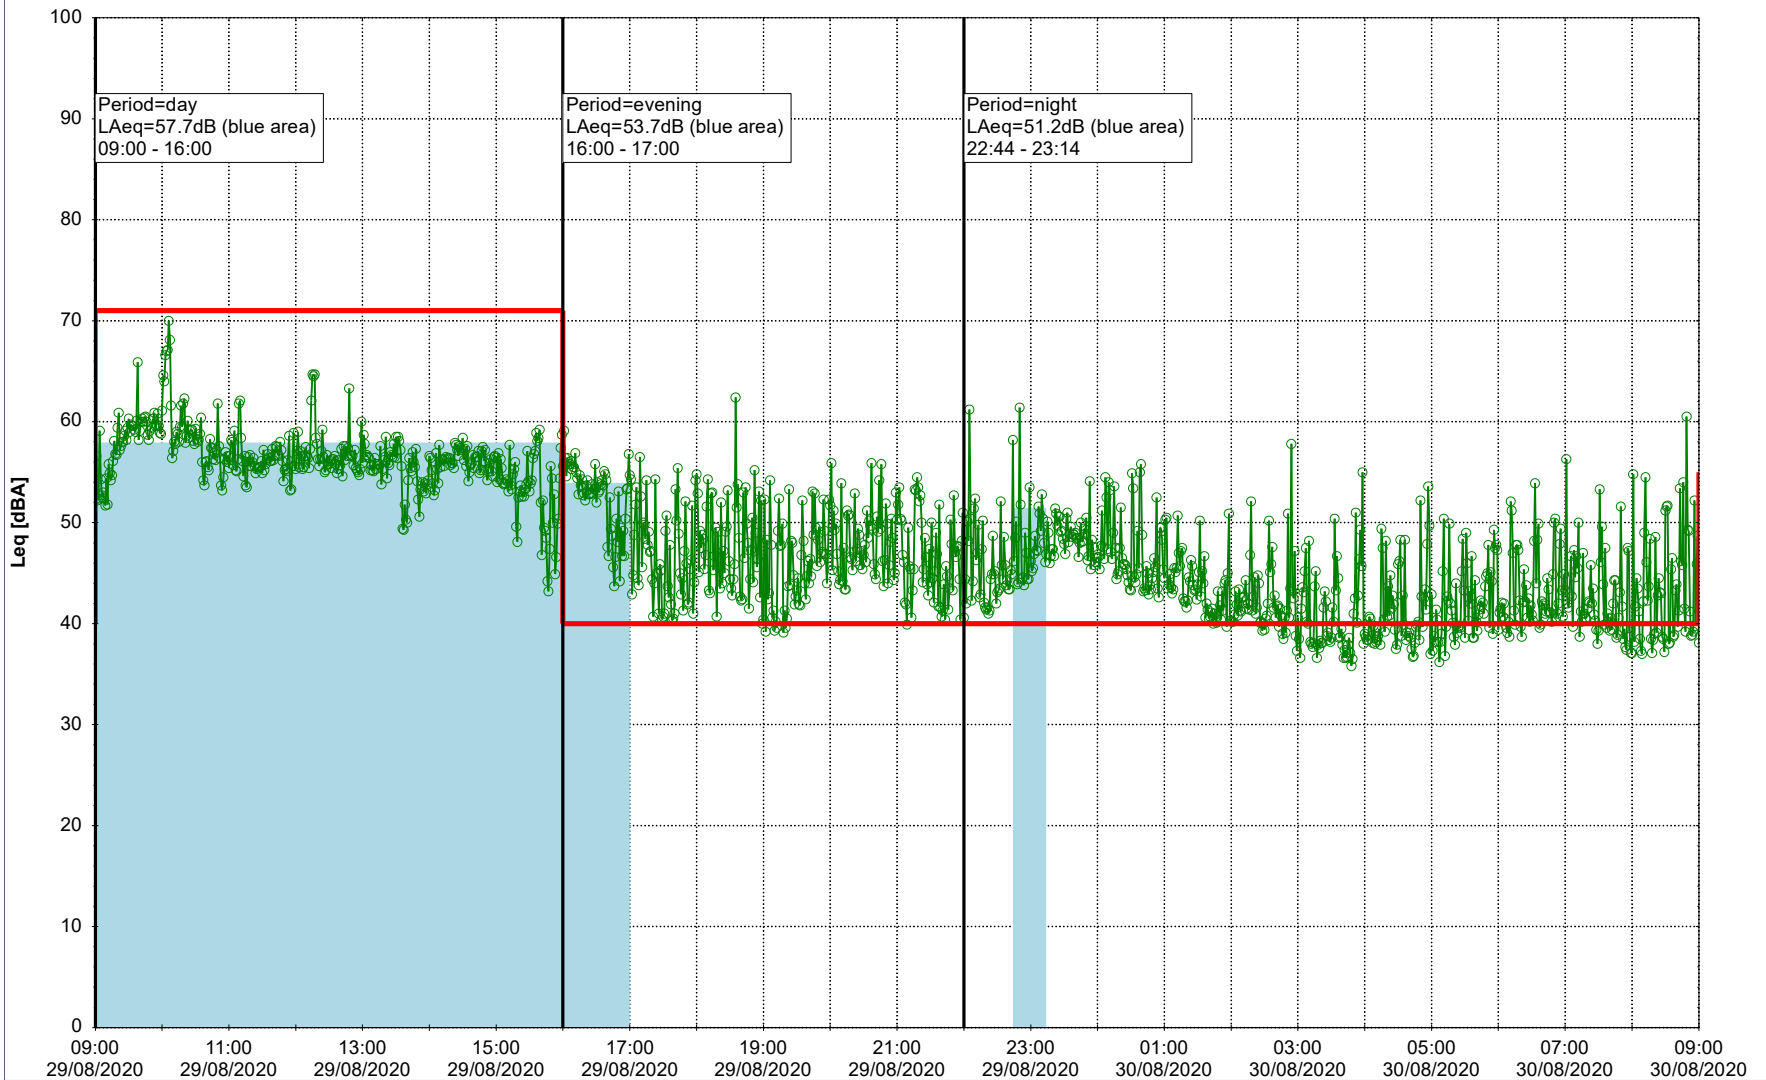

Noise Time Related Diagram

27/08/2020
28/08/2020

○ NEL_NS01

Project: Kronos Sydhavnen
Construction: Ny Ellebjerg
Location: N-V

Plan View

Remarks

...

Noise Time Related Diagram

28/08/2020
29/08/2020

○ NEL_NS01

Project: Kronos Sydhavnen
Construction: Ny Ellebjerg
Location: N-V

Plan View

Remarks

...

Noise Time Related Diagram

29/08/2020
30/08/2020

○ ○ ○ ○ NEL_NS01

Project: Kronos Sydhavnen
Construction: Ny Ellebjerg
Location: N-V

30/08/2020
31/08/2020

Plan View

Remarks

...

Noise Time Related Diagram

○ NEL_NS01