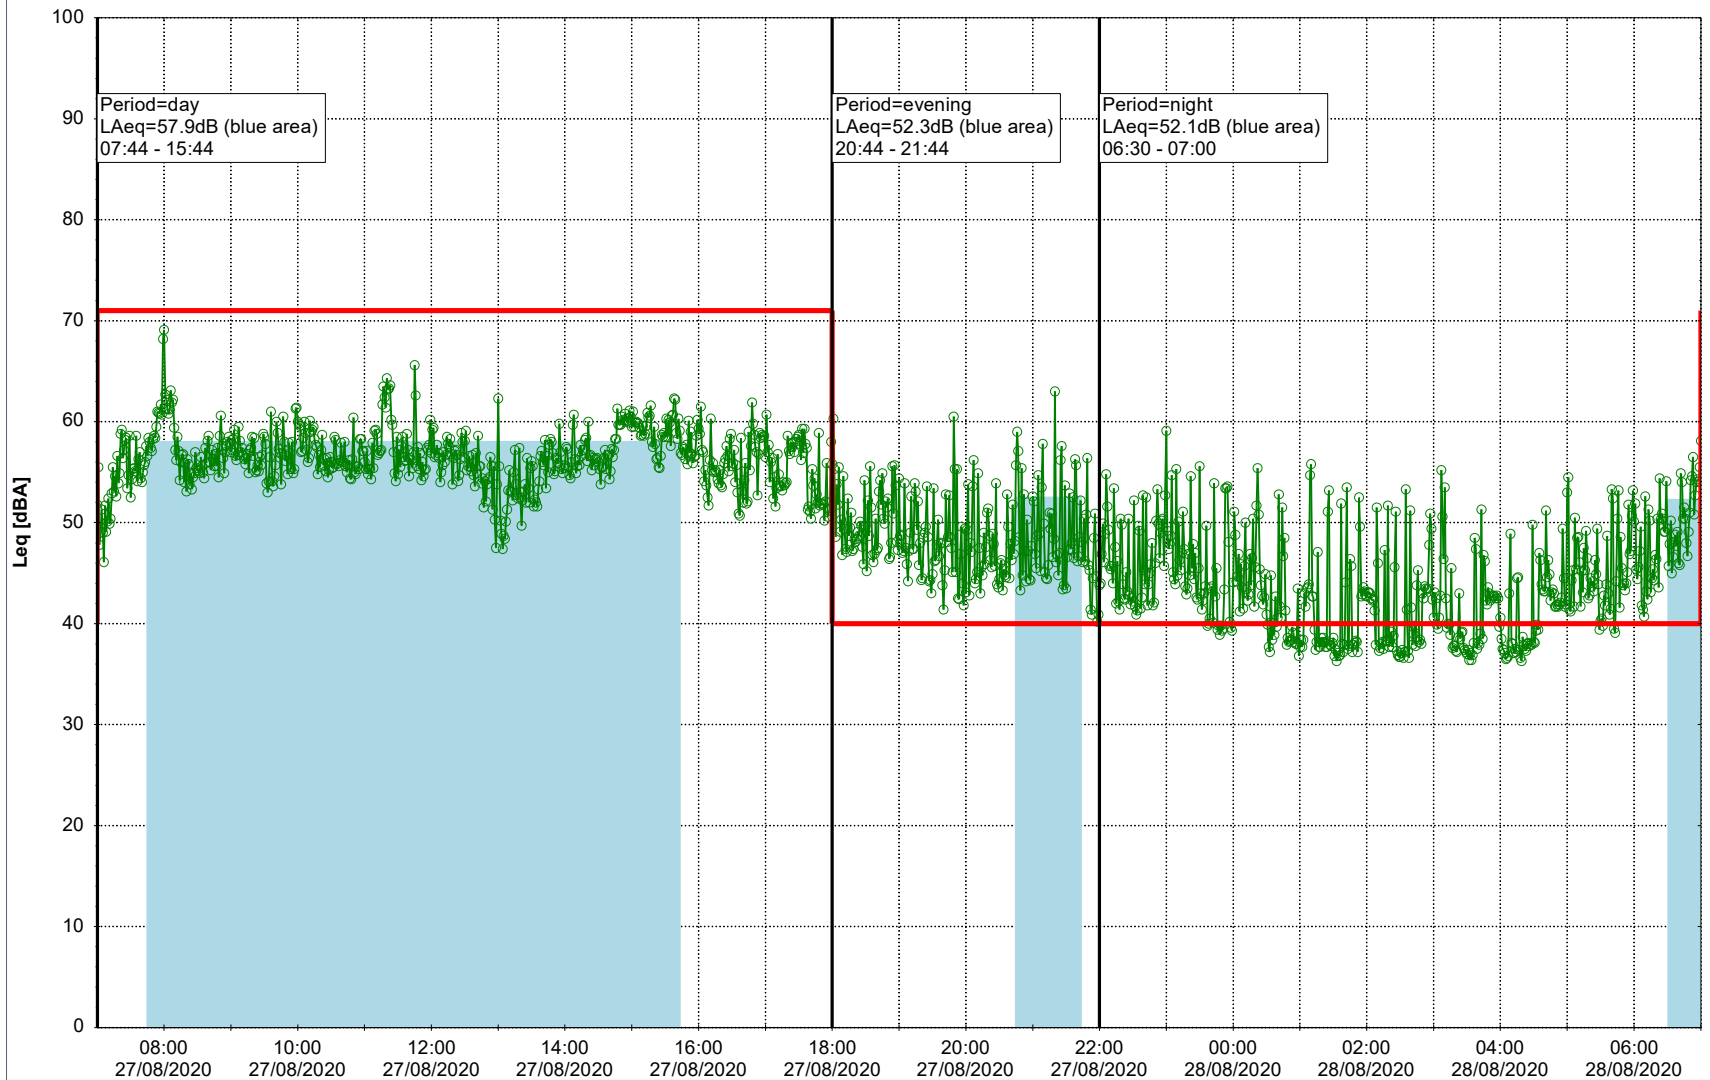

...

Noise Time Related Diagram

26/08/2020
27/08/2020

○ NEL_NS01

Project: Kronos Sydhavnen
Construction: Ny Ellebjerg
Location: N-V

Plan View

Remarks

...

Noise Time Related Diagram

27/08/2020
28/08/2020

○ NEL_NS01

Project: Kronos Sydhavnen
Construction: Ny Ellebjerg
Location: N-V

Plan View

Remarks

...

Noise Time Related Diagram

28/08/2020
29/08/2020

○ NEL_NS01

Project: Kronos Sydhavnen
Construction: Ny Ellebjerg
Location: N-V

Plan View

Remarks

...

Noise Time Related Diagram

29/08/2020
30/08/2020

○ ○ ○ ○ NEL_NS01

Project: Kronos Sydhavnen
Construction: Ny Ellebjerg
Location: N-V

30/08/2020
31/08/2020

Plan View

Remarks

...

Noise Time Related Diagram

○ NEL_NS01