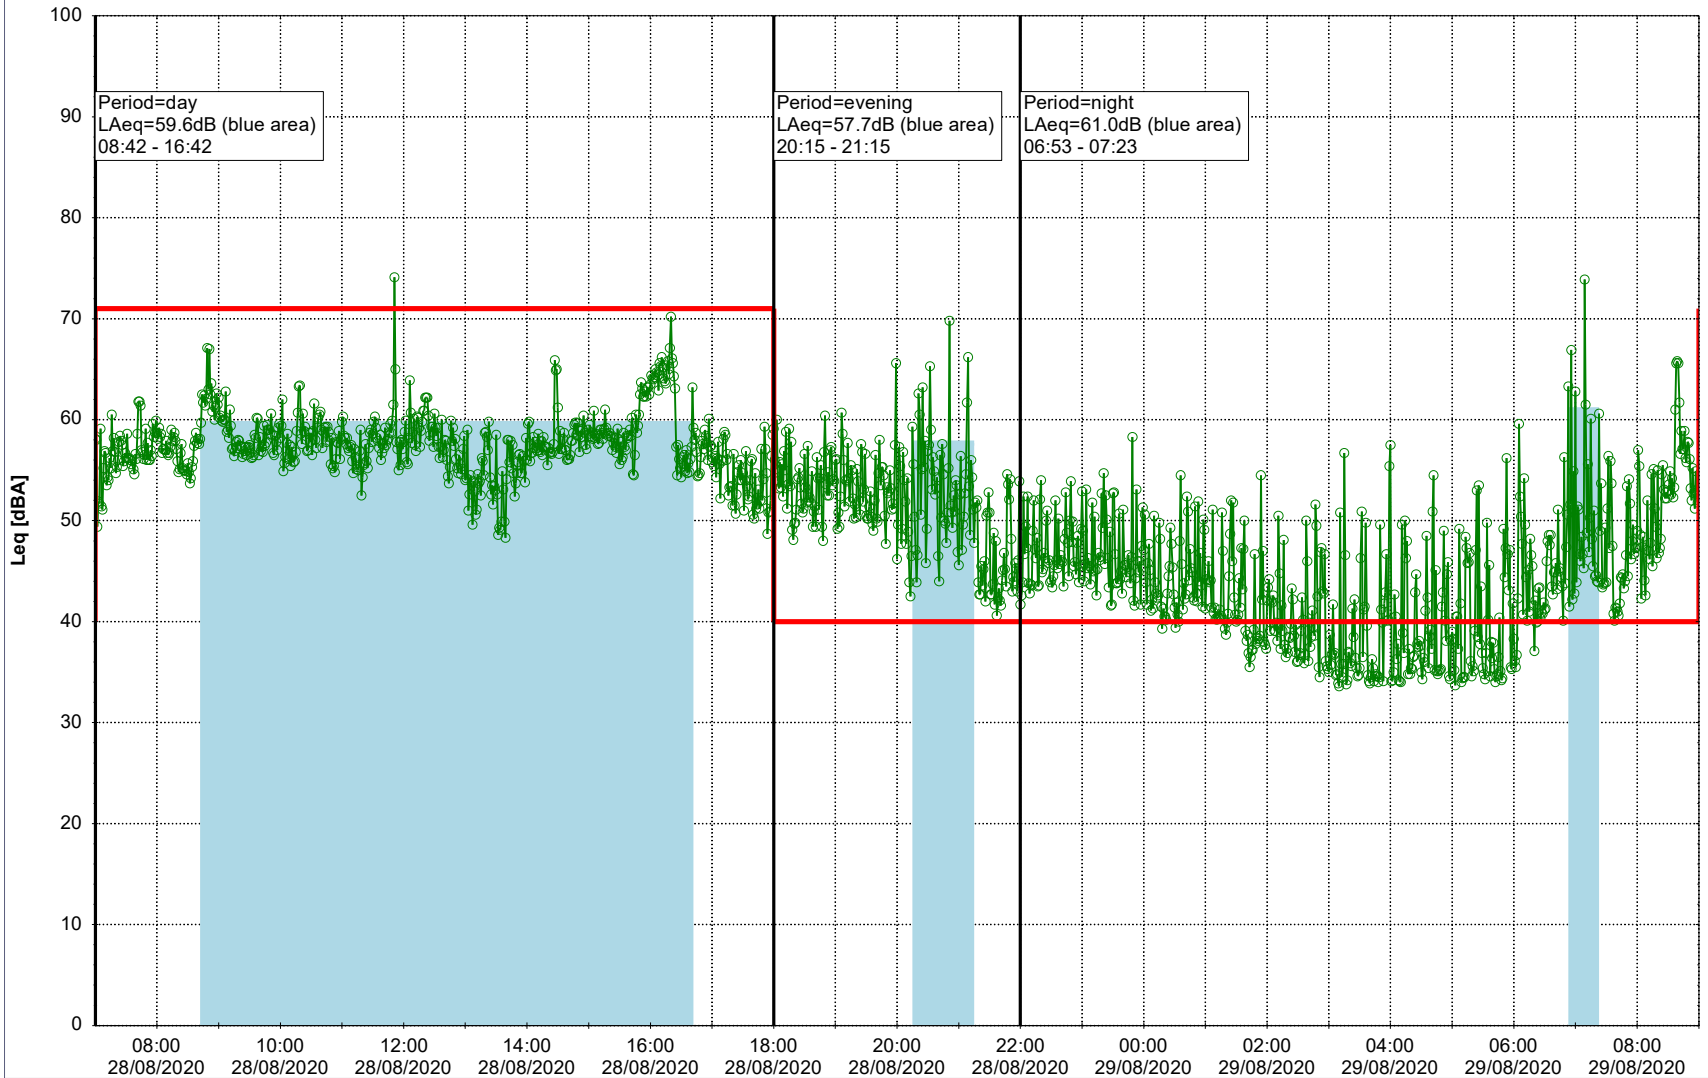

...

Noise Time Related Diagram

26/08/2020
27/08/2020

○ NEL_NS01

Project: Kronos Sydhavnen
Construction: Ny Ellebjerg
Location: N-V

Plan View

Remarks

...

Noise Time Related Diagram

27/08/2020
28/08/2020

○ NEL_NS01

Project: Kronos Sydhavnen
Construction: Ny Ellebjerg
Location: N-V

Plan View

Remarks

...

Noise Time Related Diagram

28/08/2020
29/08/2020

○ NEL_NS01

Project: Kronos Sydhavnen
Construction: Ny Ellebjerg
Location: N-V

Plan View

Remarks

...

Noise Time Related Diagram

29/08/2020
30/08/2020

○ ○ ○ ○ NEL_NS01

Project: Kronos Sydhavnen
Construction: Ny Ellebjerg
Location: N-V

30/08/2020
31/08/2020

Plan View

Remarks

...

Noise Time Related Diagram

○ NEL_NS01