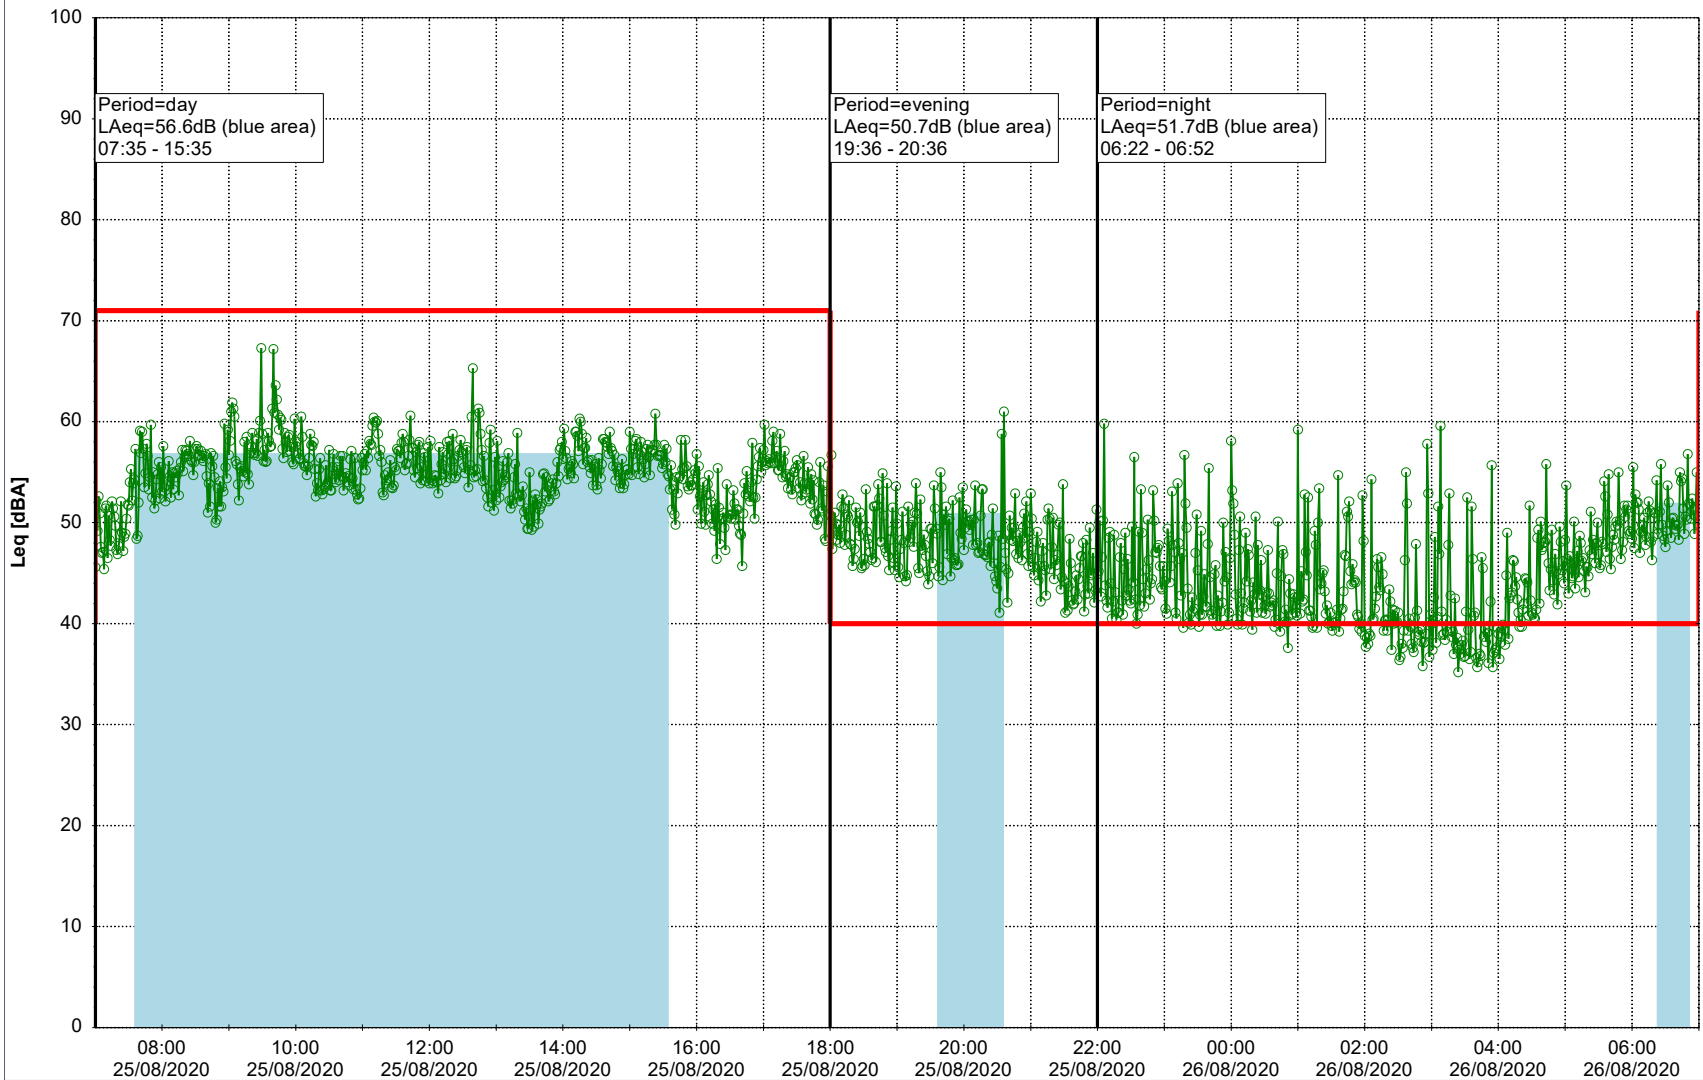

25/08/2020
26/08/2020

Noise Time Related Diagram

○○○ NEL_NS01

Remarks

...

Project: Kronos Sydhavnen
Construction: Ny Ellebjerg
Location: N-V

Plan View

Remarks

Noise Time Related Diagram

27/08/2020
28/08/2020

○ NEL_NS01

Project: Kronos Sydhavnen
Construction: Ny Ellebjerg
Location: N-V

Plan View

Remarks

...

Noise Time Related Diagram

28/08/2020
29/08/2020

○ NEL_NS01

Project: Kronos Sydhavnen
Construction: Ny Ellebjerg
Location: N-V

Plan View

Remarks

...

Noise Time Related Diagram

29/08/2020
30/08/2020

○ ○ ○ ○ NEL_NS01

Project: Kronos Sydhavnen
Construction: Ny Ellebjerg
Location: N-V

30/08/2020
31/08/2020

Plan View

Remarks

...

Noise Time Related Diagram

○ NEL_NS01