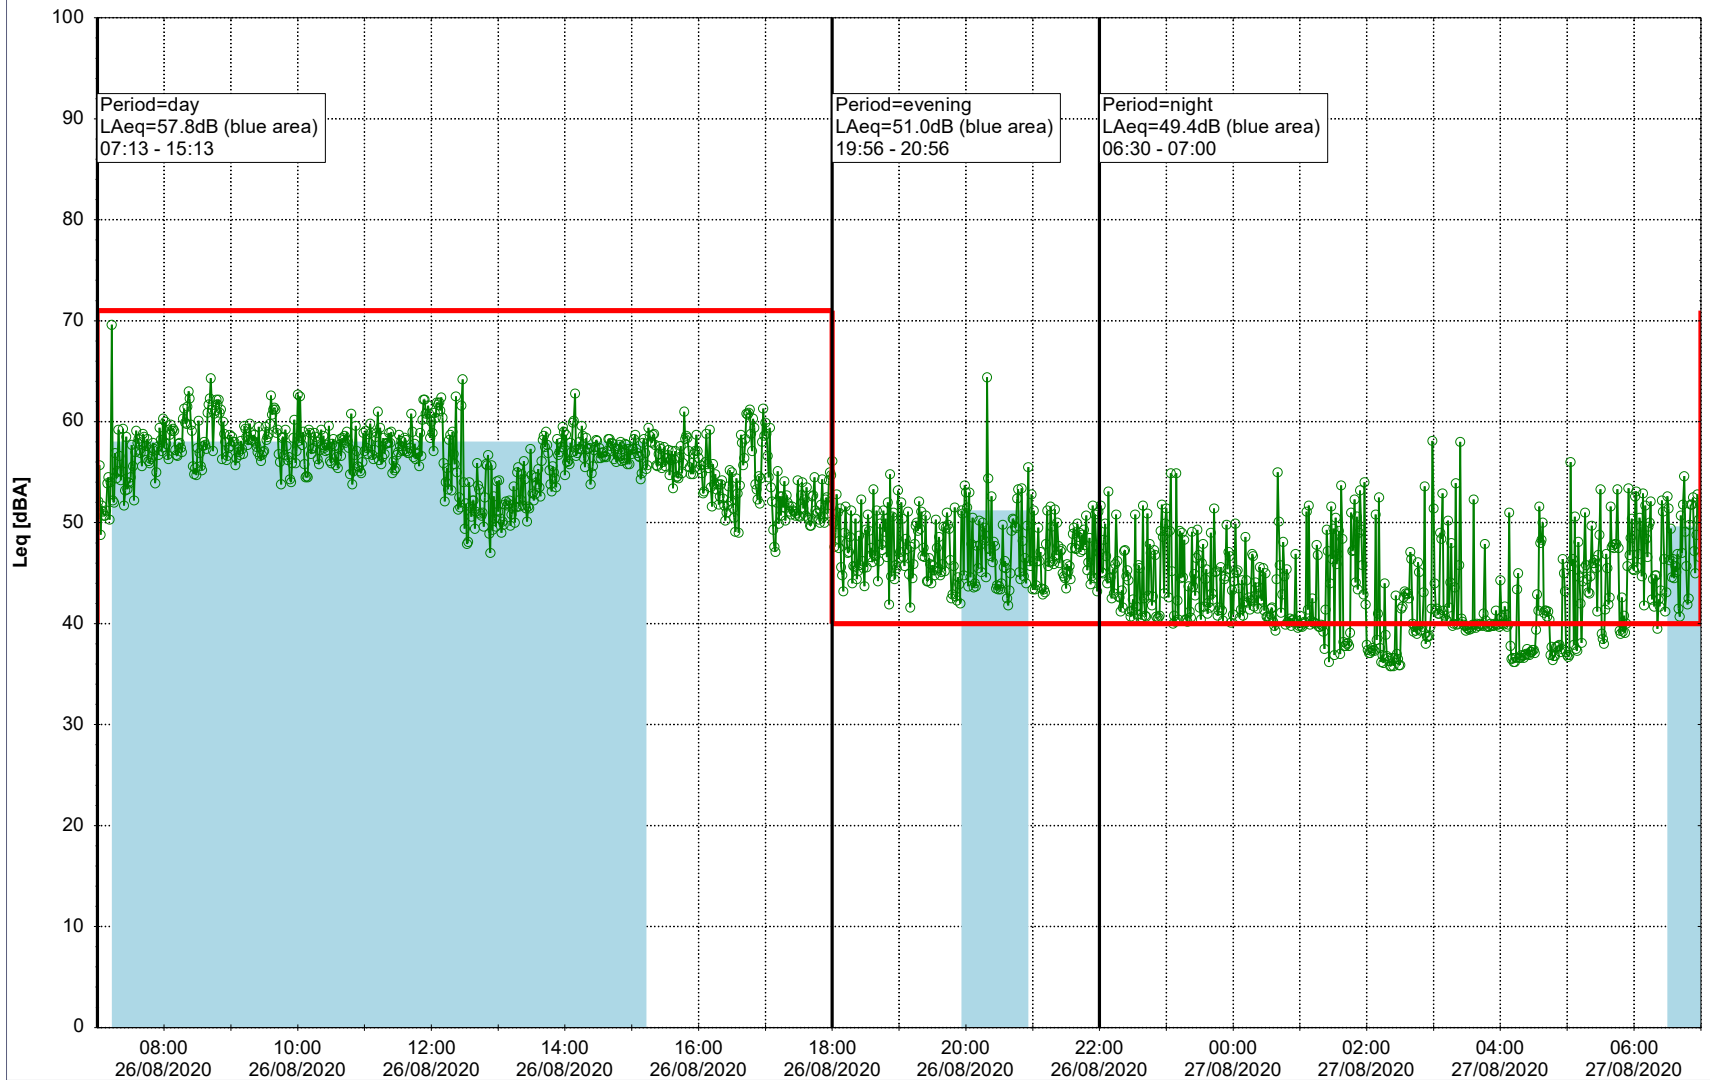

Noise Time Related Diagram

26/08/2020
27/08/2020

○ NEL_NS01