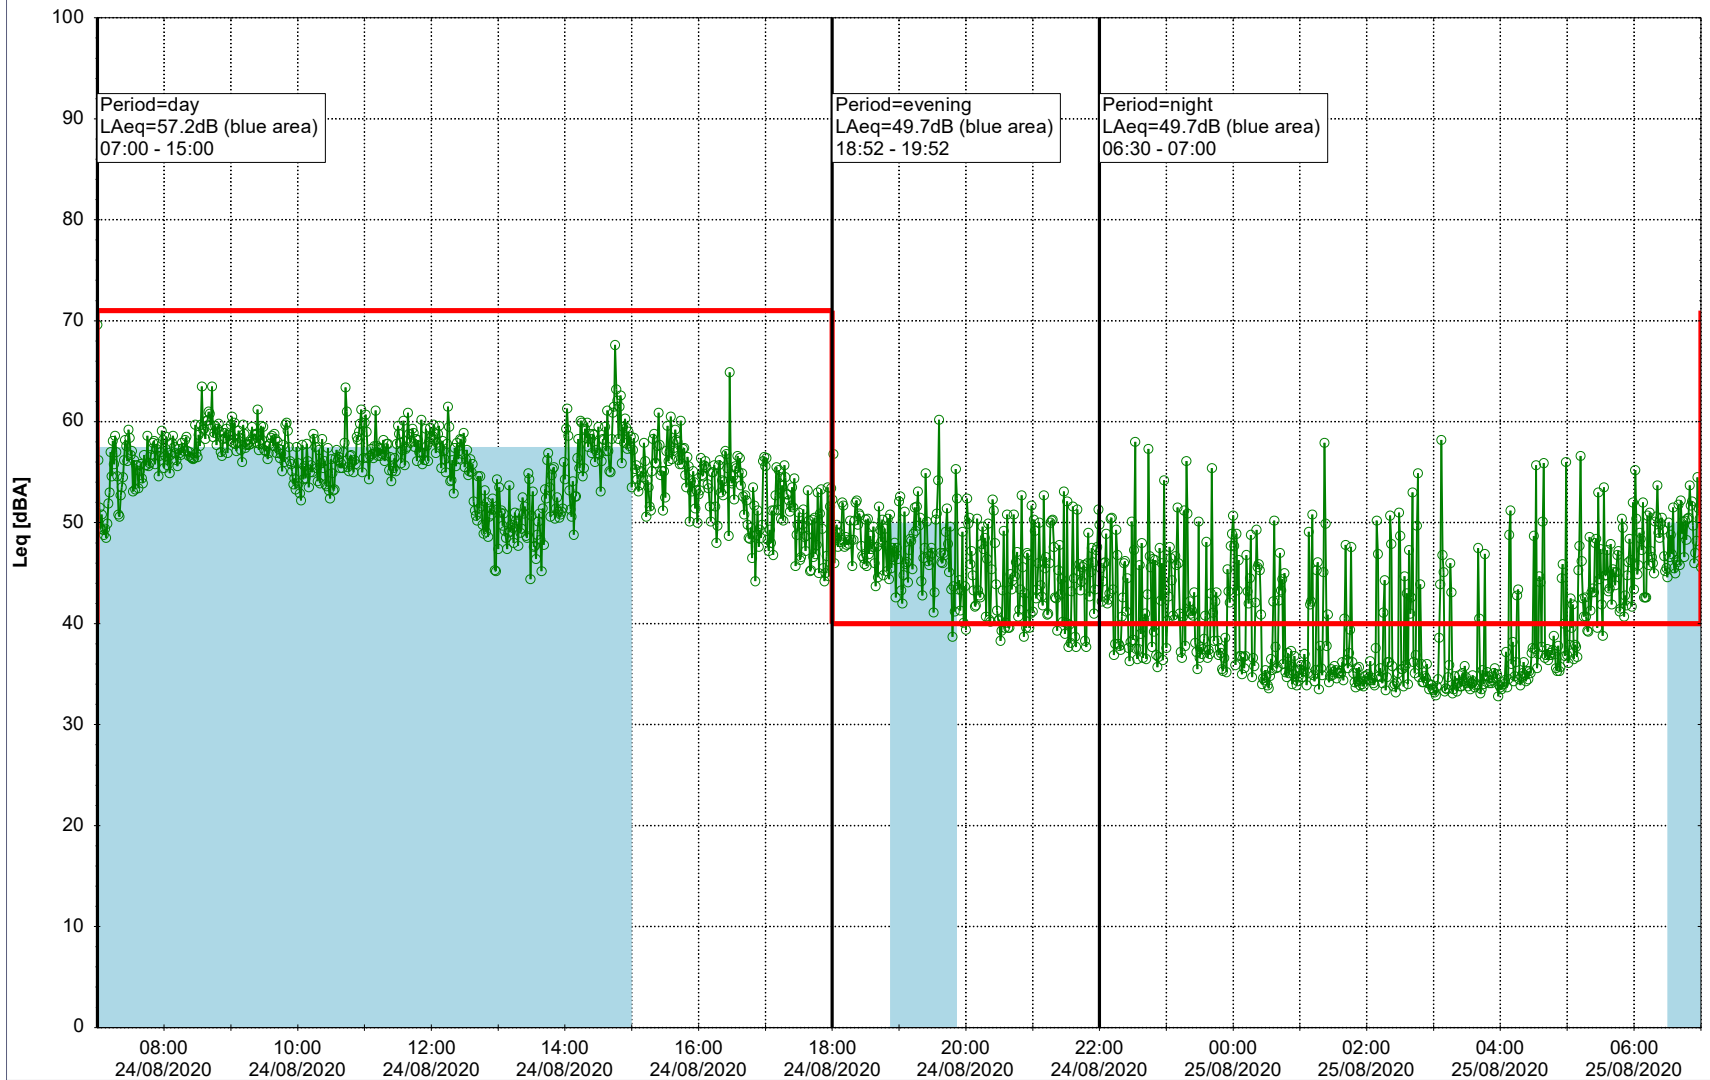

Project: Kronos Sydhavnen
Construction: Ny Ellebjerg
Location: N-V

Plan View

Remarks

...

Noise Time Related Diagram

24/08/2020
25/08/2020

○ NEL_NS01

Project: Kronos Sydhavnen
Construction: Ny Ellebjerg
Location: N-V

25/08/2020
26/08/2020

Noise Time Related Diagram

○○○ NEL_NS01

Remarks

...

Project: Kronos Sydhavnen
Construction: Ny Ellebjerg
Location: N-V

Plan View

Remarks

28/08/2020
29/08/2020

○ NEL_NS01

Project: Kronos Sydhavnen
Construction: Ny Ellebjerg
Location: N-V

Plan View

Remarks

...

Noise Time Related Diagram

29/08/2020
30/08/2020

○ ○ ○ ○ NEL_NS01

Project: Kronos Sydhavnen
Construction: Ny Ellebjerg
Location: N-V

30/08/2020
31/08/2020

Plan View

Remarks

...

Noise Time Related Diagram

○ NEL_NS01