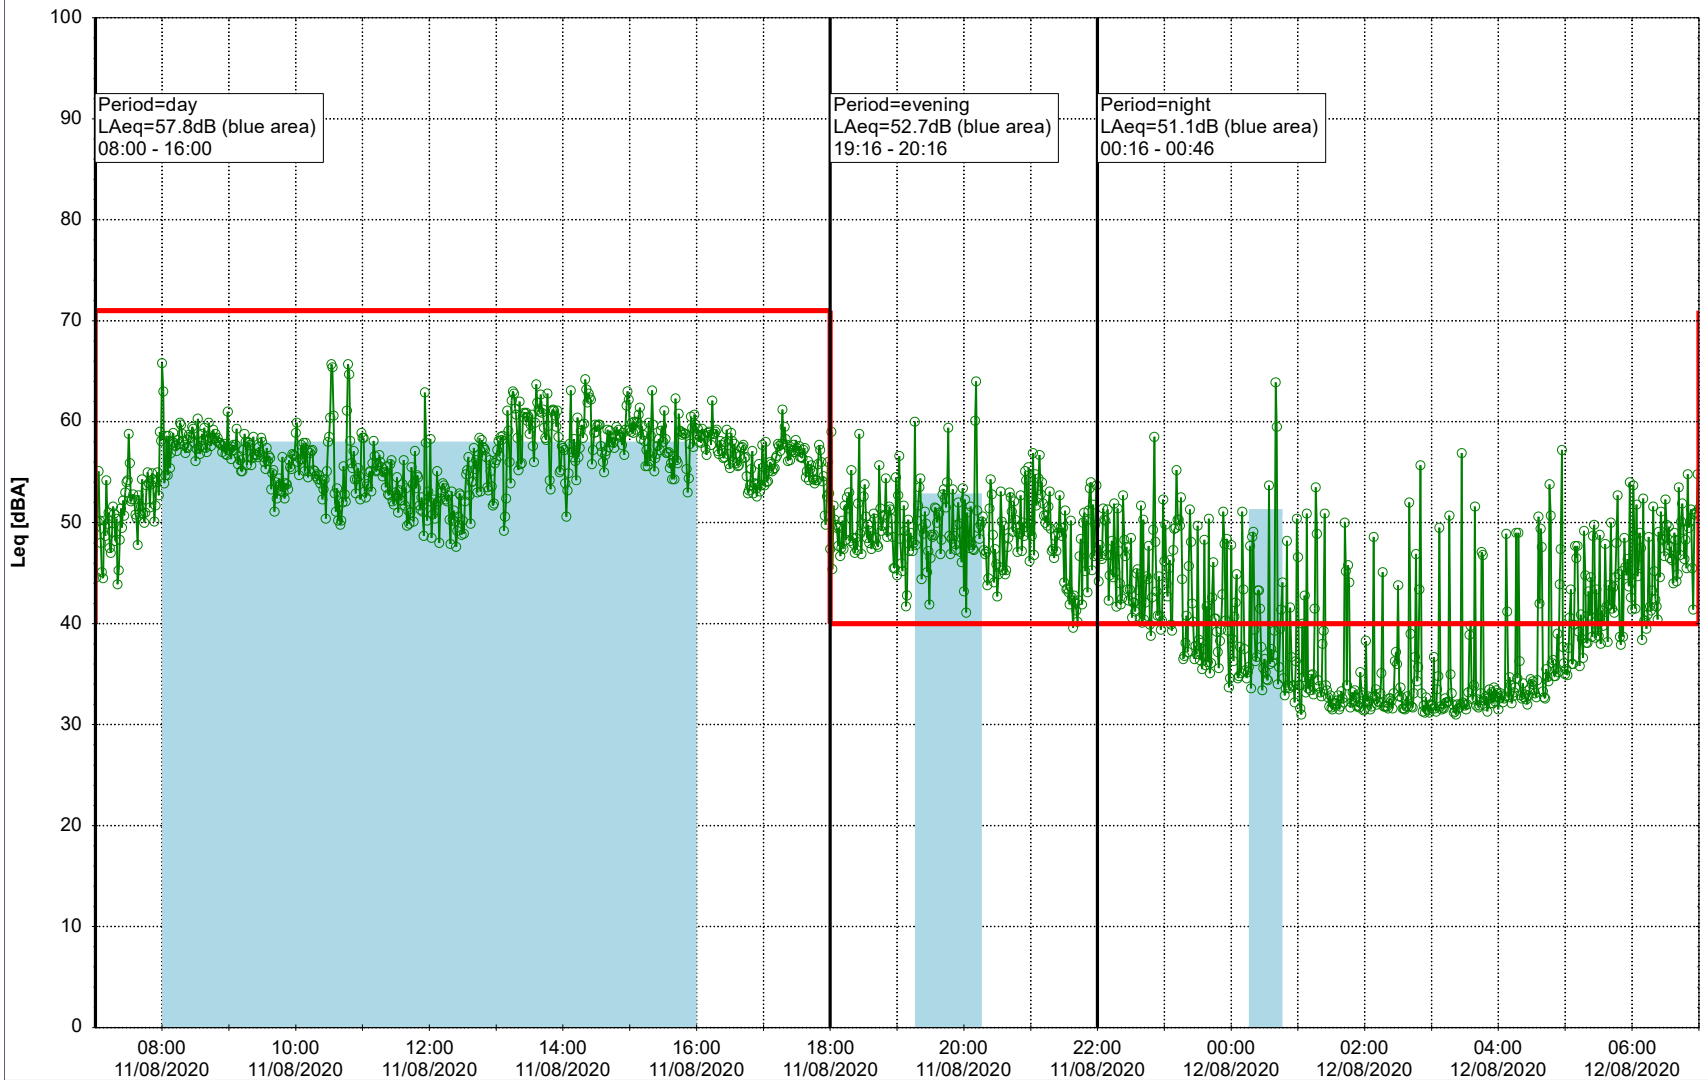

Plan View

Remarks

...

Noise Time Related Diagram

11/08/2020

12/08/2020

○○○ NEL_NS01

Project: Kronos Sydhavnen
Construction: Ny Ellebjerg
Location: N-V

Plan View

Remarks

...

Noise Time Related Diagram

12/08/2020
13/08/2020

○ NEL_NS01

Project: Kronos Sydhavnen
Construction: Ny Ellebjerg
Location: N-V

Plan View

Remarks

...

Noise Time Related Diagram

13/08/2020
14/08/2020

○ NEL_NS01

Project: Kronos Sydhavnen
Construction: Ny Ellebjerg
Location: N-V

Plan View

Remarks

Noise Time Related Diagram

15/08/2020
16/08/2020

○ NEL_NS01

Project: Kronos Sydhavnen
Construction: Ny Ellebjerg
Location: N-V

Plan View

Remarks

...

Noise Time Related Diagram