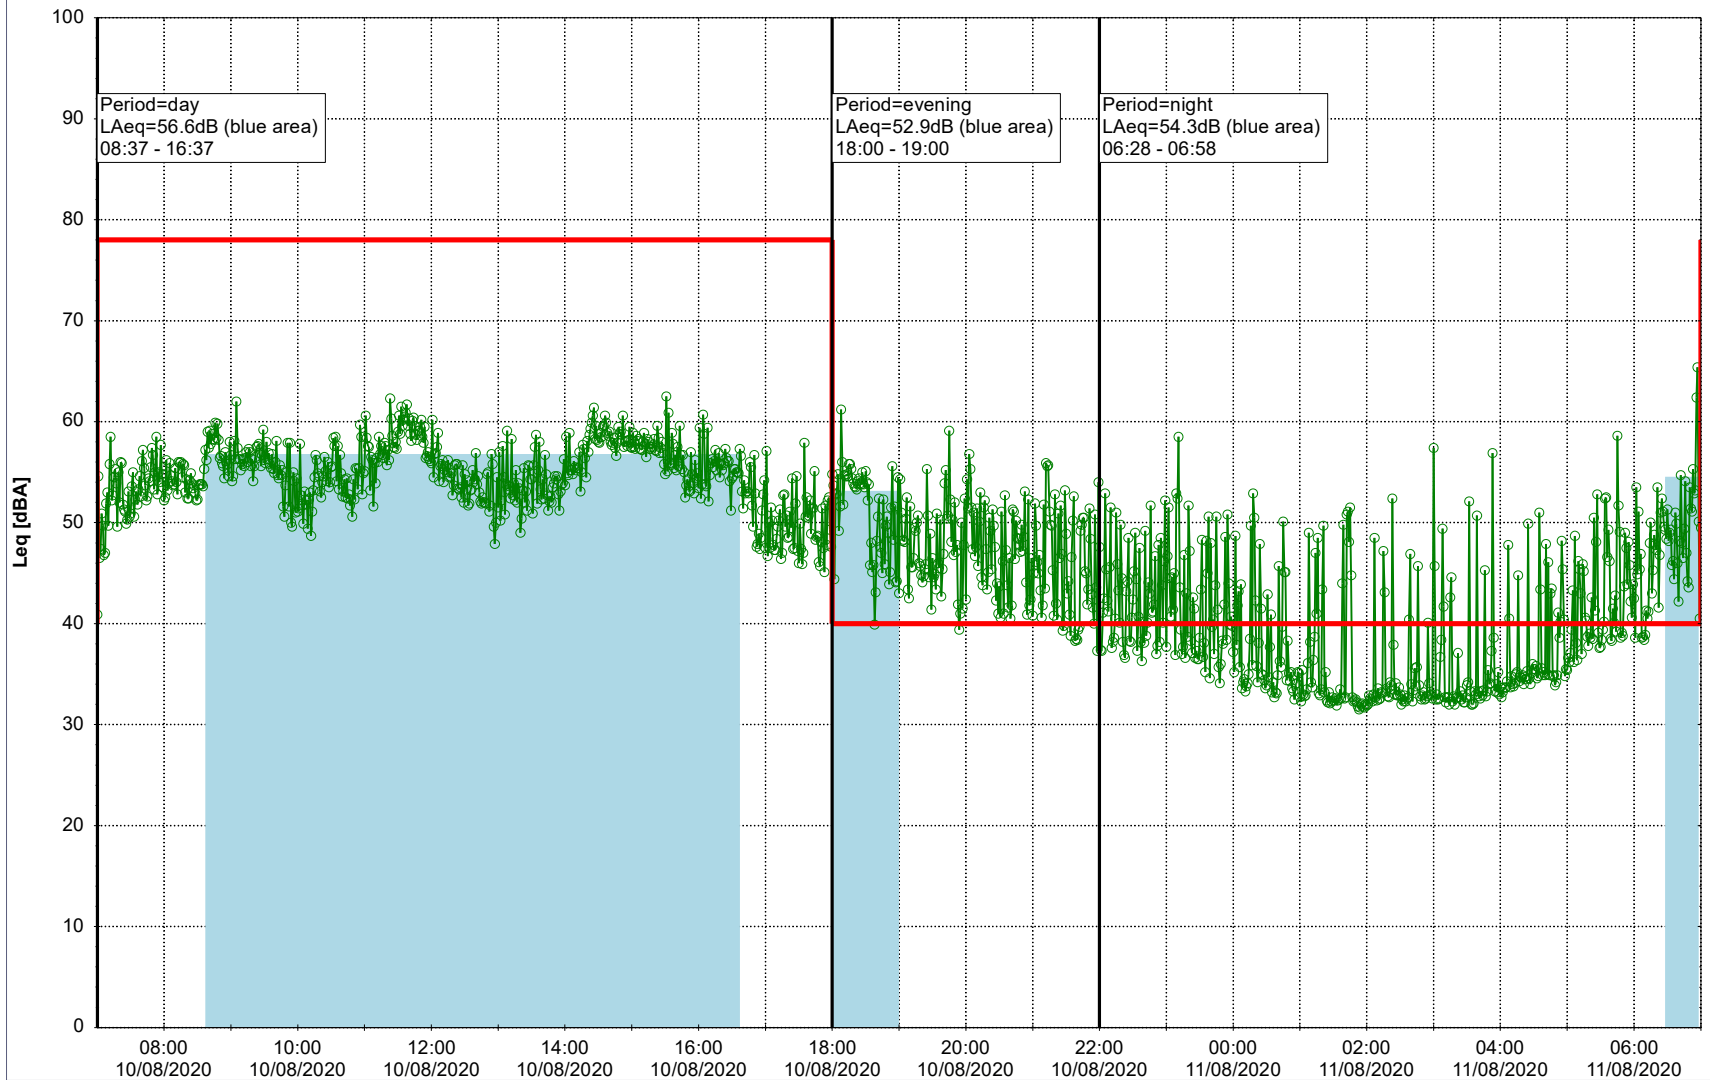

Project: Kronos Sydhavnen
Construction: Ny Ellebjerg
Location: N-V

Plan View

Remarks

...

Noise Time Related Diagram

10/08/2020
11/08/2020

○○○ NEL_NS01

Project: Kronos Sydhavnen
Construction: Ny Ellebjerg
Location: N-V

Plan View

Remarks

...

Noise Time Related Diagram

11/08/2020

12/08/2020

○○○ NEL_NS01

Project: Kronos Sydhavnen
Construction: Ny Ellebjerg
Location: N-V

Plan View

Remarks

...

Noise Time Related Diagram

12/08/2020
13/08/2020

○ NEL_NS01

Project: Kronos Sydhavnen
Construction: Ny Ellebjerg
Location: N-V

Plan View

Noise Time Related Diagram

15/08/2020
16/08/2020

○ NEL_NS01

Project: Kronos Sydhavnen
Construction: Ny Ellebjerg
Location: N-V

Plan View

Remarks

...

Noise Time Related Diagram