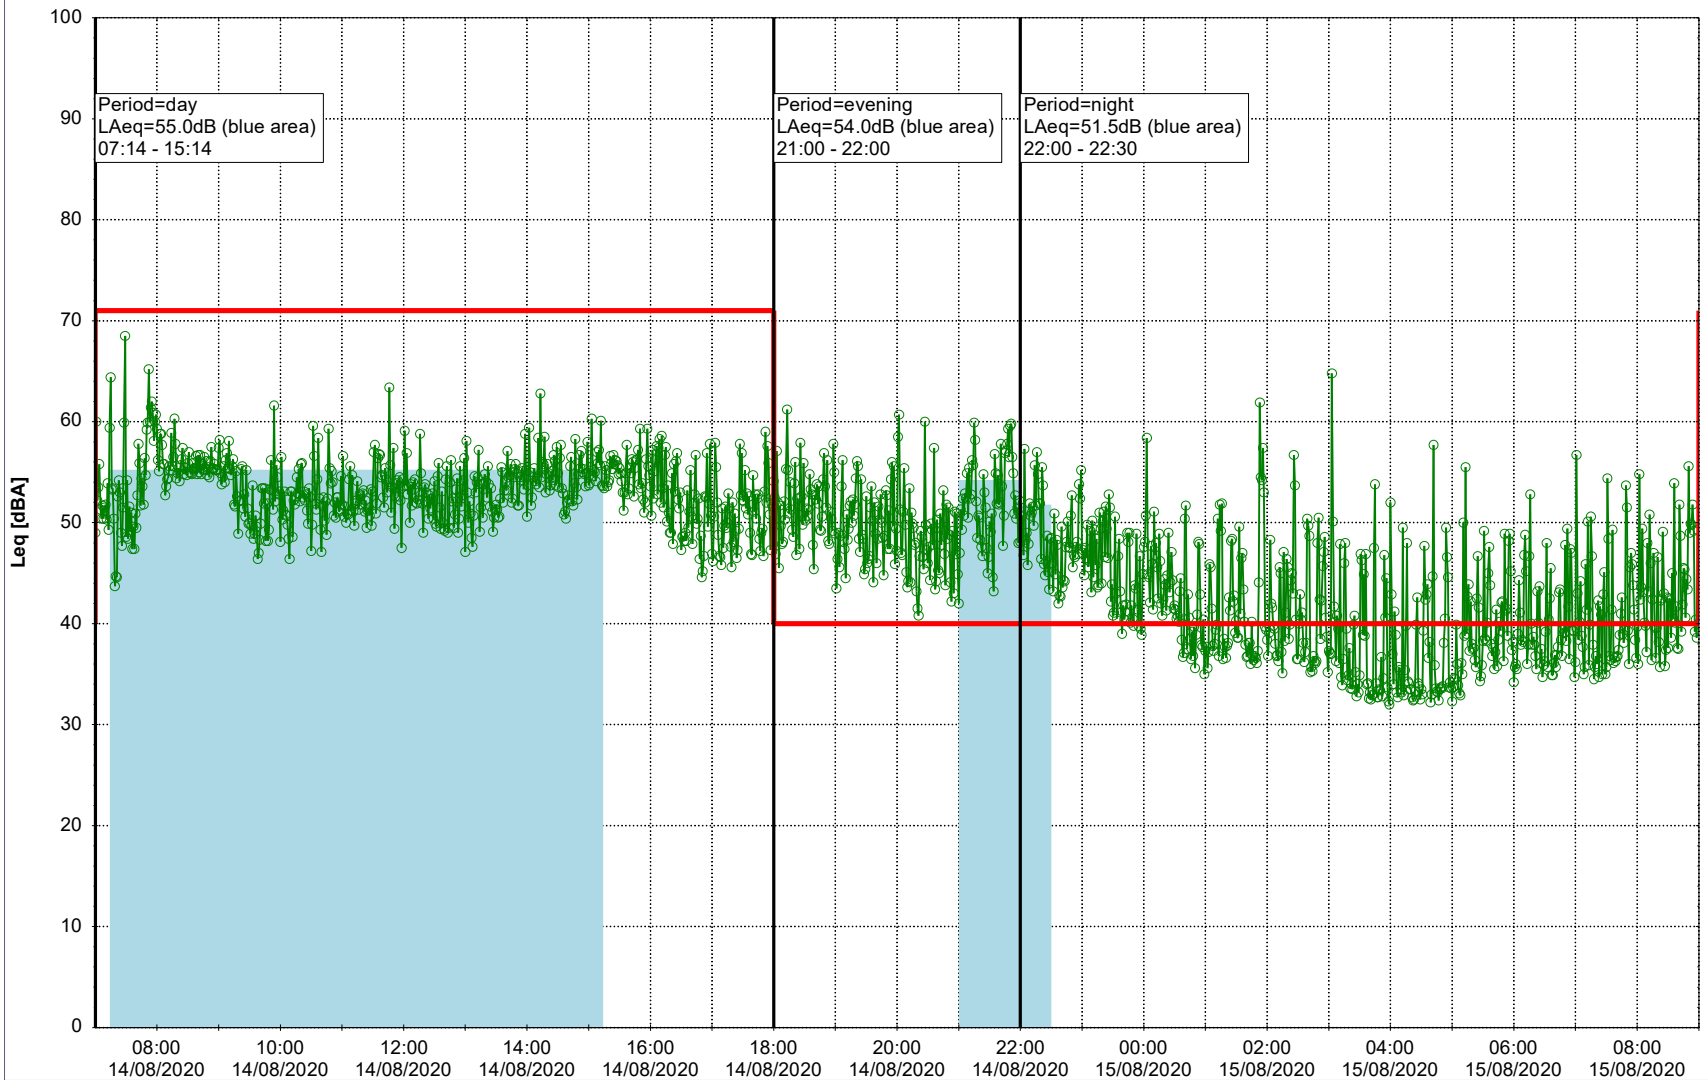

Plan View

Remarks

...

Noise Time Related Diagram

12/08/2020
13/08/2020

○ NEL_NS01

Project: Kronos Sydhavnen
Construction: Ny Ellebjerg
Location: N-V

Plan View

Remarks

...

Noise Time Related Diagram

13/08/2020
14/08/2020

○ NEL_NS01

Project: Kronos Sydhavnen
Construction: Ny Ellebjerg
Location: N-V

Plan View

Remarks

...

Noise Time Related Diagram

14/08/2020
15/08/2020

○ ○ ○ ○ NEL_NS01

Project: Kronos Sydhavnen
Construction: Ny Ellebjerg
Location: N-V

Plan View

Remarks

...

Noise Time Related Diagram

15/08/2020
16/08/2020

○ NEL_NS01

Project: Kronos Sydhavnen
Construction: Ny Ellebjerg
Location: N-V

Plan View

Remarks

...

Noise Time Related Diagram