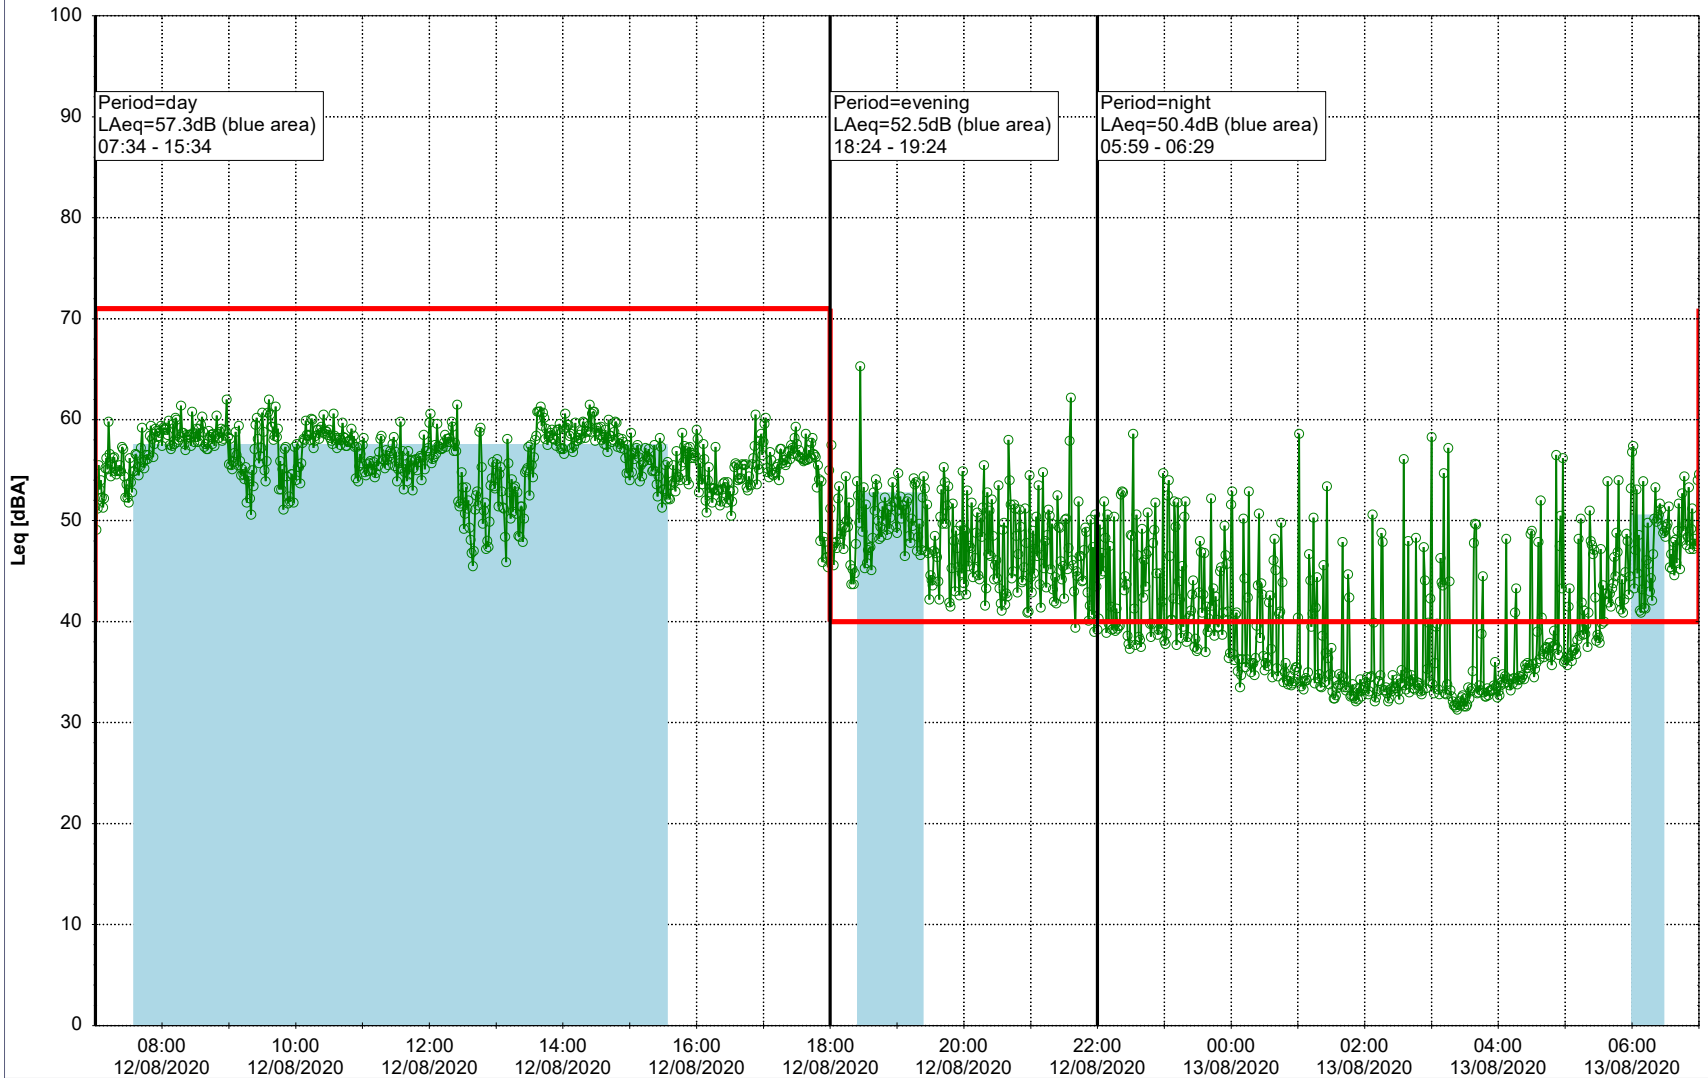

Plan View

Remarks

...

Noise Time Related Diagram

12/08/2020
13/08/2020

○ NEL_NS01

Project: Kronos Sydhavnen
Construction: Ny Ellebjerg
Location: N-V

Plan View

Remarks

...

Noise Time Related Diagram

13/08/2020
14/08/2020

○ NEL_NS01

Project: Kronos Sydhavnen
Construction: Ny Ellebjerg
Location: N-V

Plan View

Remarks

...

Noise Time Related Diagram

14/08/2020
15/08/2020

○ ○ ○ ○ NEL_NS01

Project: Kronos Sydhavnen
Construction: Ny Ellebjerg
Location: N-V

Plan View

Remarks

...

Noise Time Related Diagram

15/08/2020
16/08/2020

○ NEL_NS01

Project: Kronos Sydhavnen
Construction: Ny Ellebjerg
Location: N-V

Plan View

Remarks

...

Noise Time Related Diagram