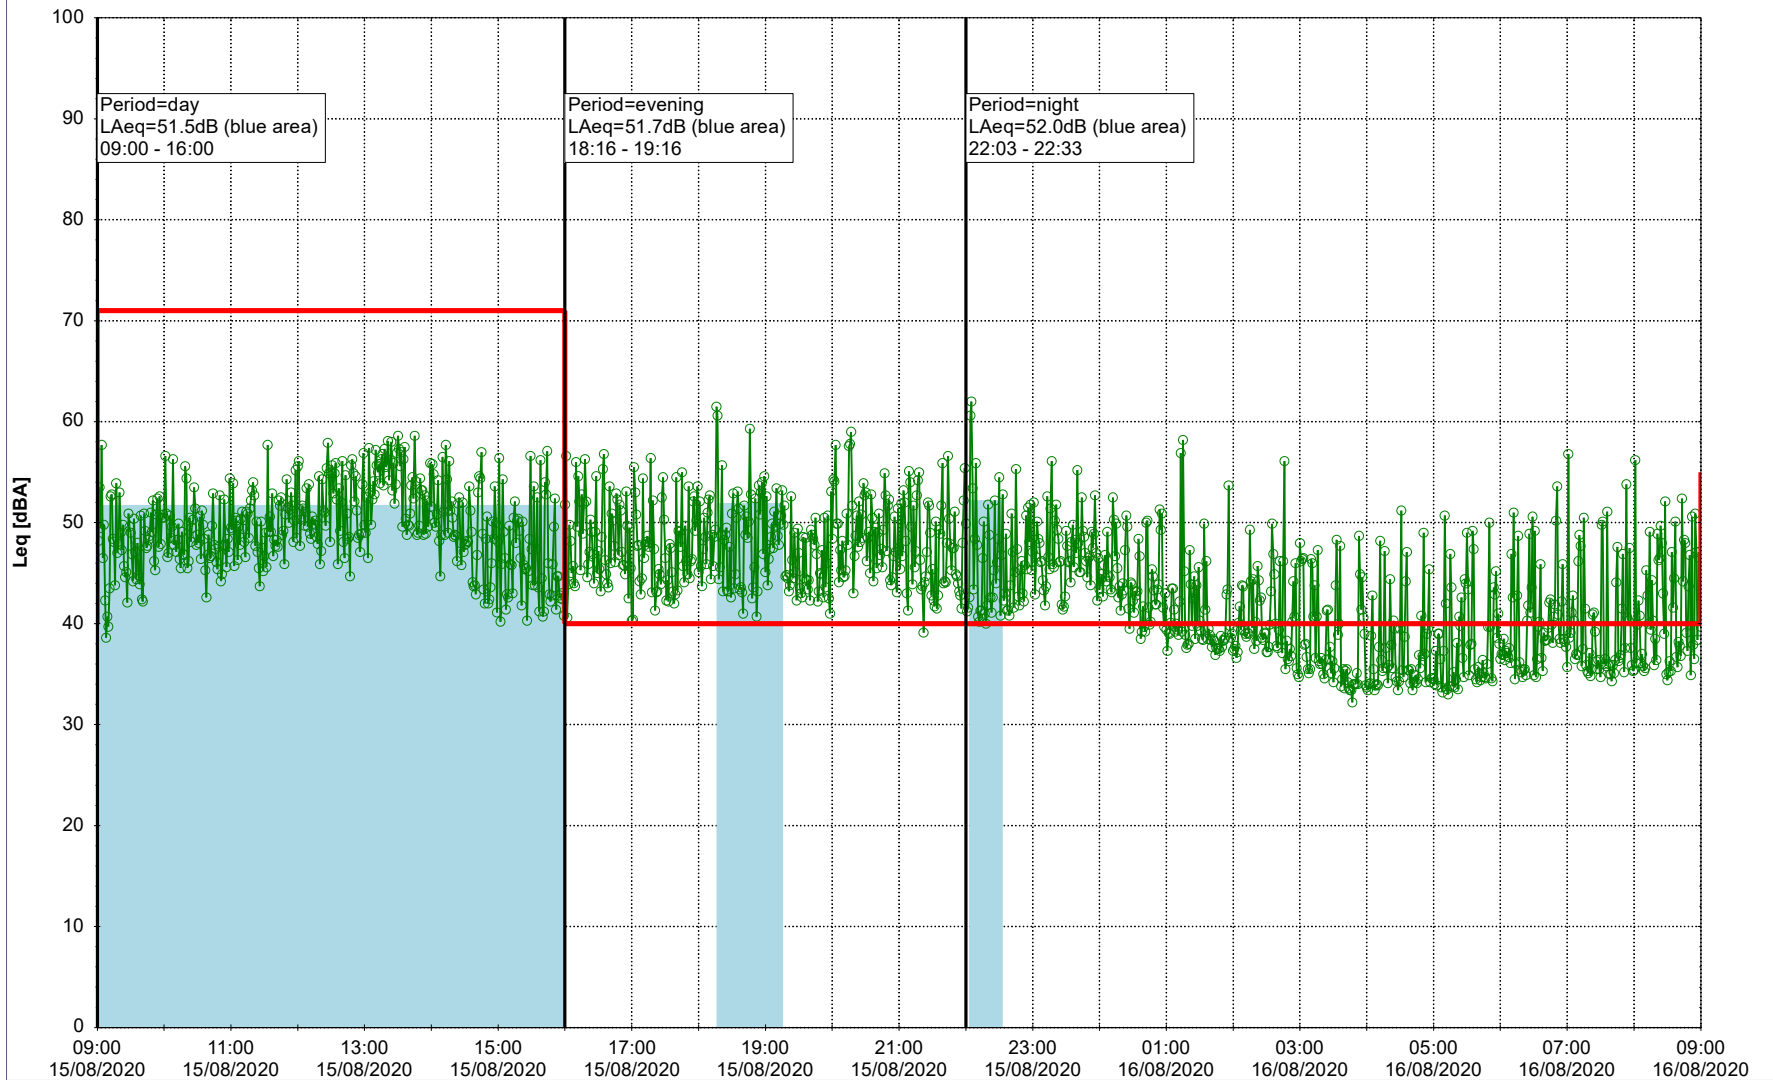

...

Noise Time Related Diagram

14/08/2020
15/08/2020

○ ○ ○ ○ NEL_NS01

Project: Kronos Sydhavnen
Construction: Ny Ellebjerg
Location: N-V

Plan View

Remarks

...

Noise Time Related Diagram

15/08/2020
16/08/2020

○ NEL_NS01

Project: Kronos Sydhavnen
Construction: Ny Ellebjerg
Location: N-V

Plan View

Remarks

...

Noise Time Related Diagram