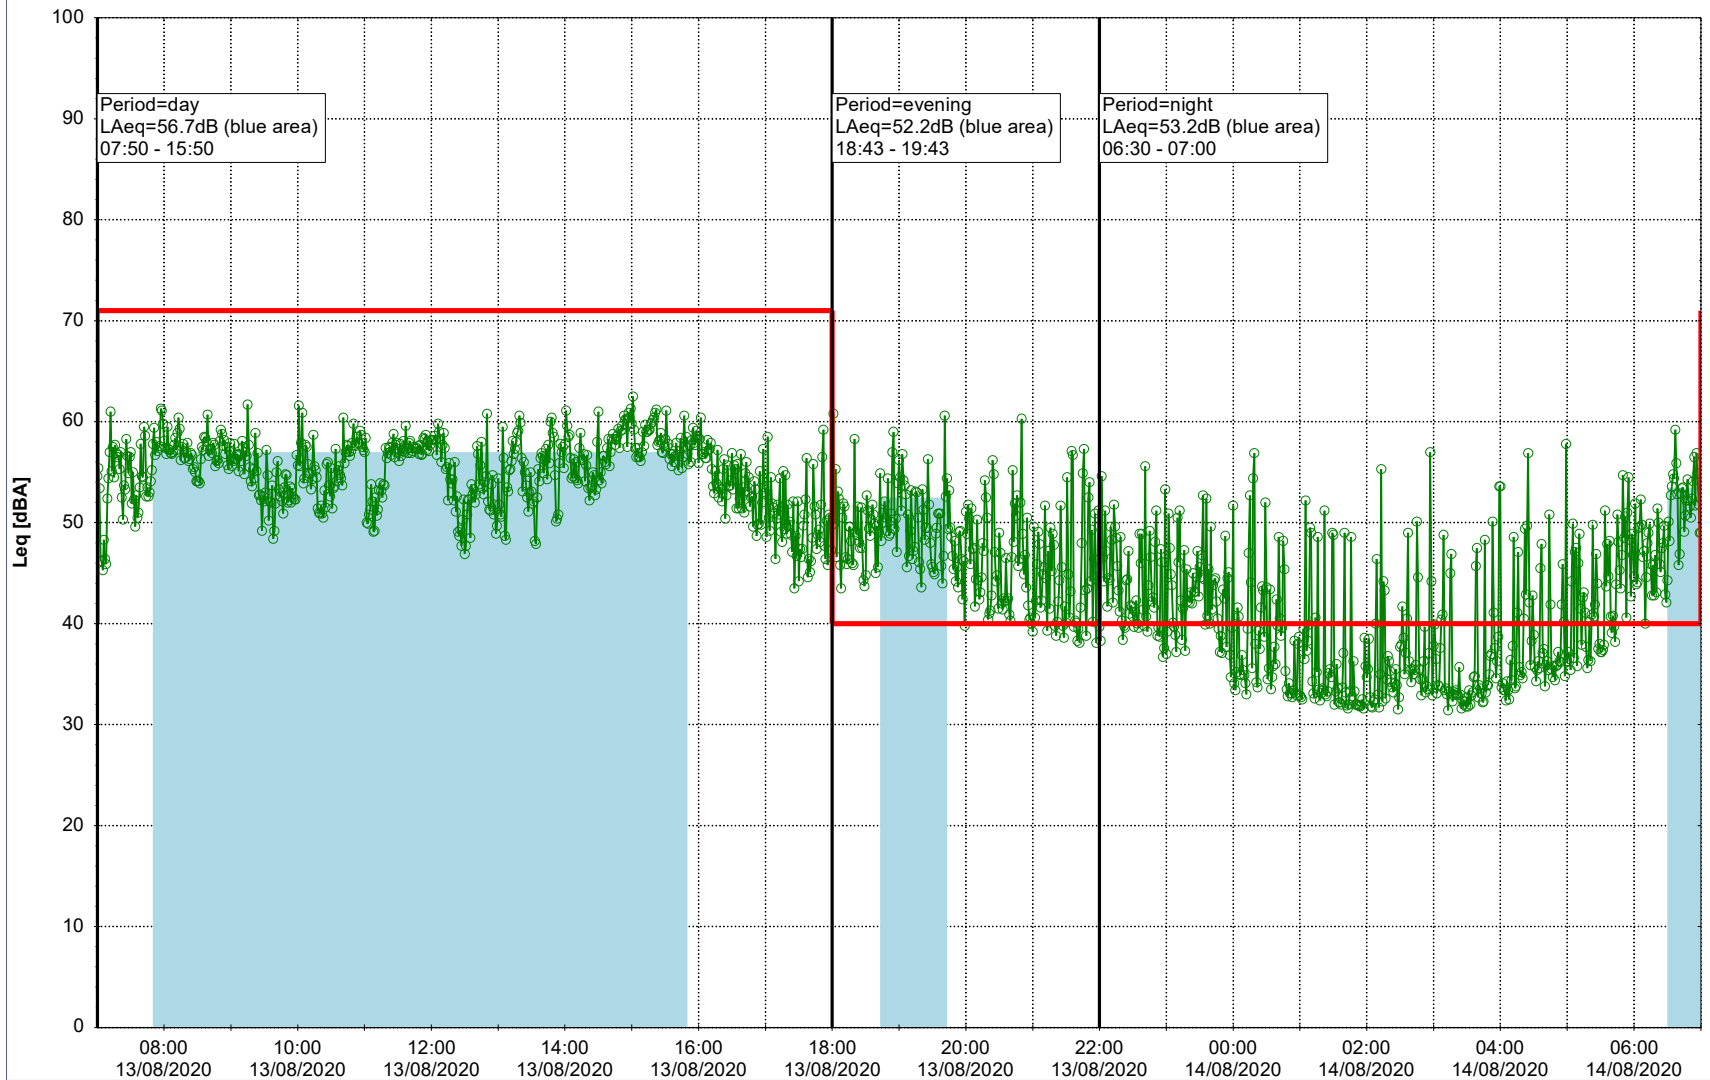

Plan View

Remarks

...

Noise Time Related Diagram

12/08/2020
13/08/2020

○ NEL_NS01

Project: Kronos Sydhavnen
Construction: Ny Ellebjerg
Location: N-V

Plan View

Remarks

...

Noise Time Related Diagram

13/08/2020
14/08/2020

○ NEL_NS01

Project: Kronos Sydhavnen
Construction: Ny Ellebjerg
Location: N-V

Plan View

Remarks

...

Noise Time Related Diagram

14/08/2020
15/08/2020

○ ○ ○ ○ NEL_NS01

Project: Kronos Sydhavnen
Construction: Ny Ellebjerg
Location: N-V

Plan View

Remarks

...

Noise Time Related Diagram

15/08/2020
16/08/2020

○ NEL_NS01

Project: Kronos Sydhavnen
Construction: Ny Ellebjerg
Location: N-V

Plan View

Remarks

...

Noise Time Related Diagram