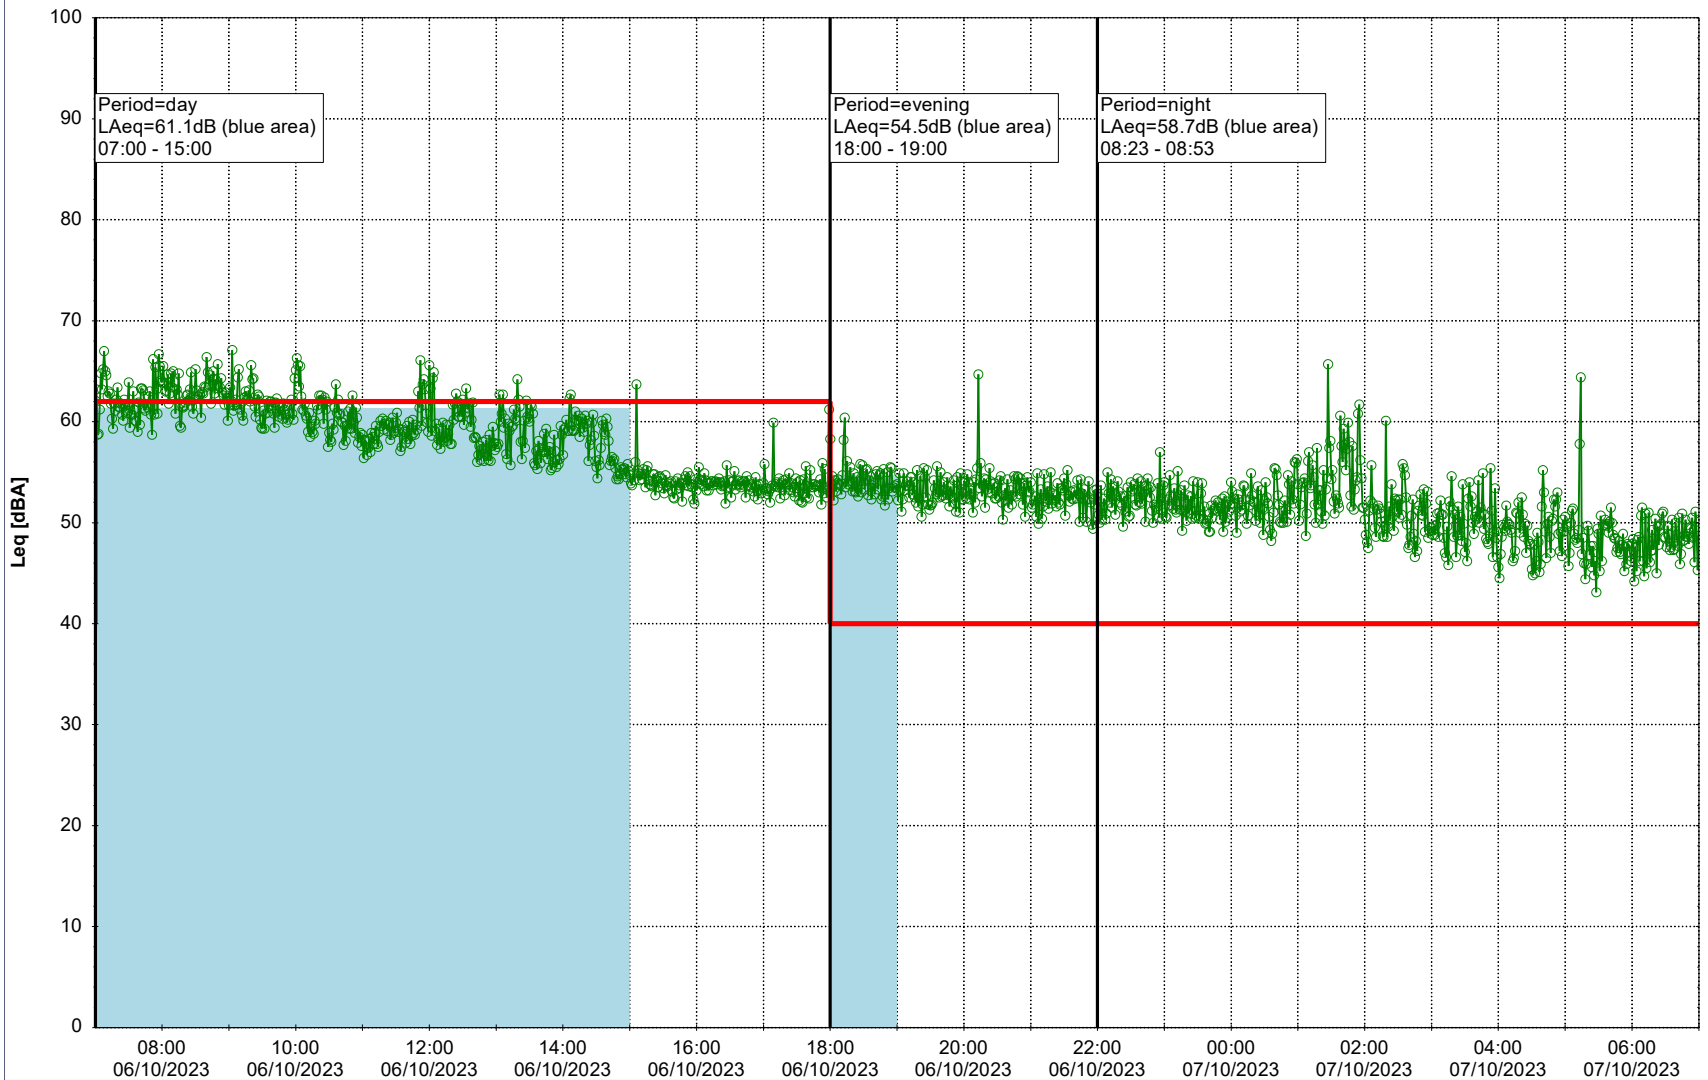

0 5 10 15 20 [m]

Remarks

...

Noise Time Related Diagram

06/10/2023
07/10/2023

○○○○ SLU_NS01

Project: Kronos Sydhavnen
Construction: Sluseholmen
Location: N-V

Plan View

0 5 10 15 20 [m]

Remarks

...

Noise Time Related Diagram

07/10/2023
08/10/2023

○○○○ SLU_NS01

Project: Kronos Sydhavnen
Construction: Sluseholmen
Location: N-V

Plan View