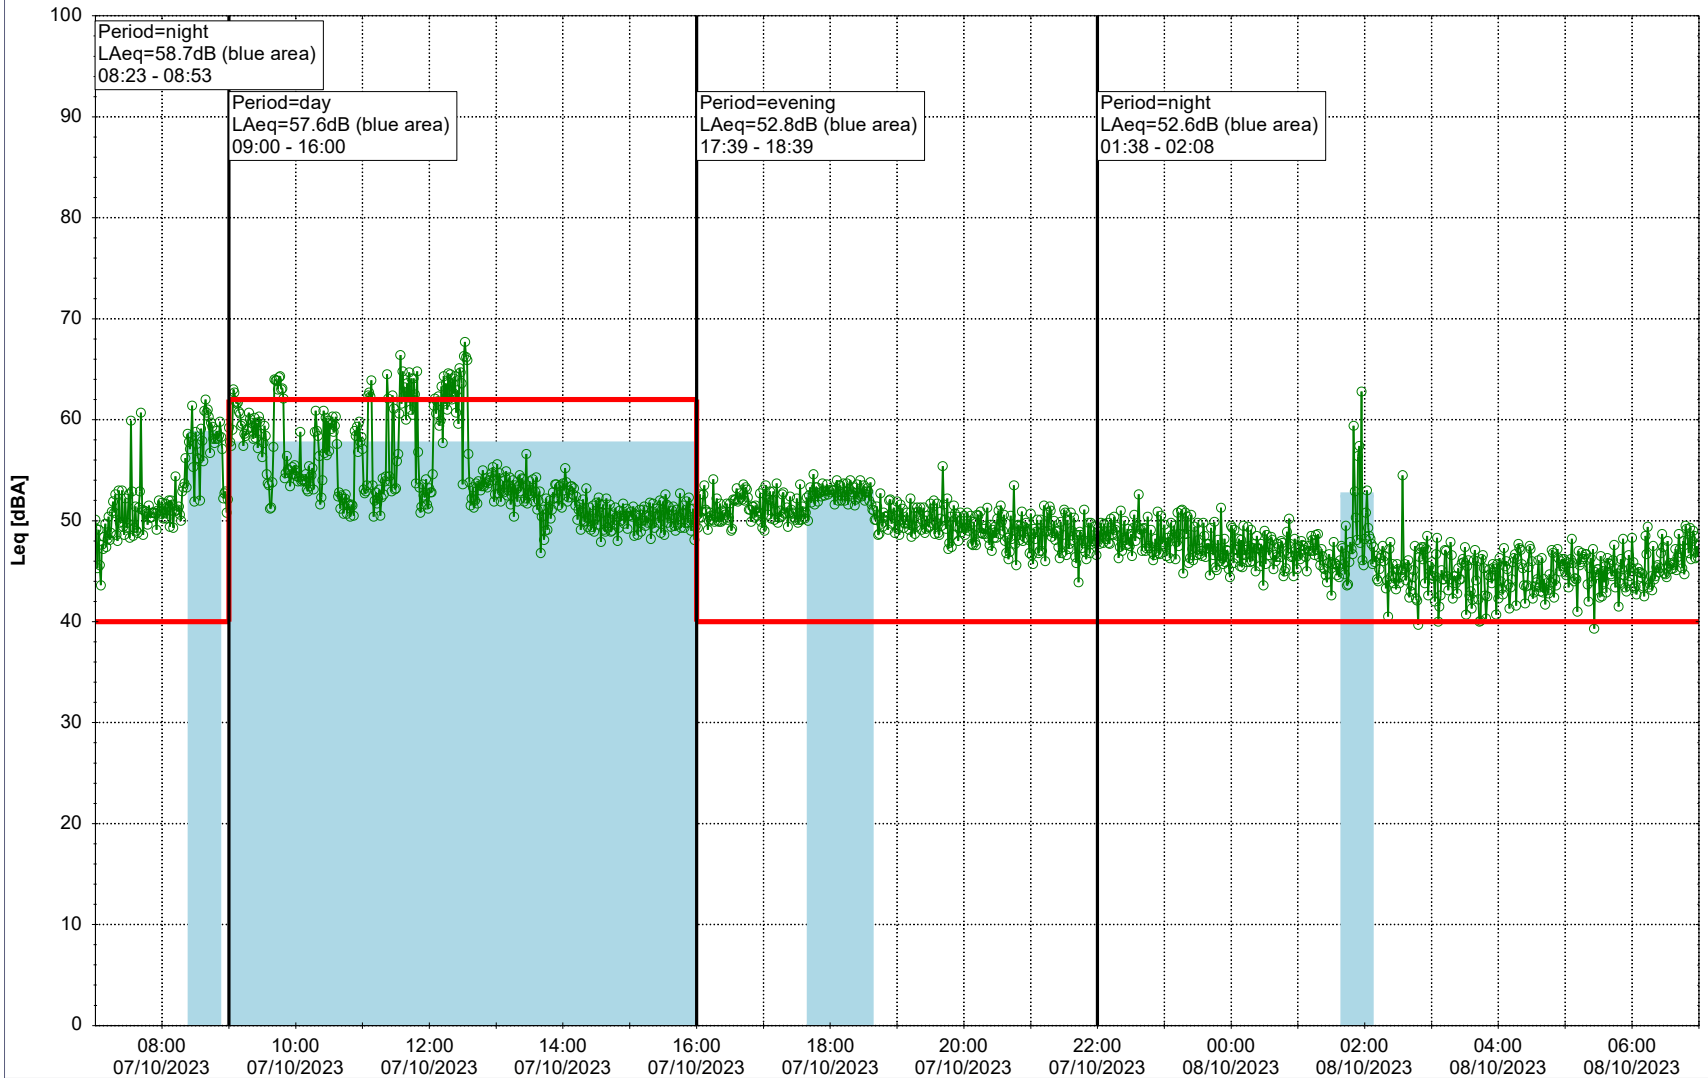

0 5 10 15 20 [m]

Remarks

...

Noise Time Related Diagram

07/10/2023
08/10/2023

○○○○ SLU_NS01

Project: Kronos Sydhavnen
Construction: Sluseholmen
Location: N-V

Plan View

0 5 10 15 20 [m]

Remarks

...

Noise Time Related Diagram

08/10/2023
09/10/2023

○○○○ SLU_NS01