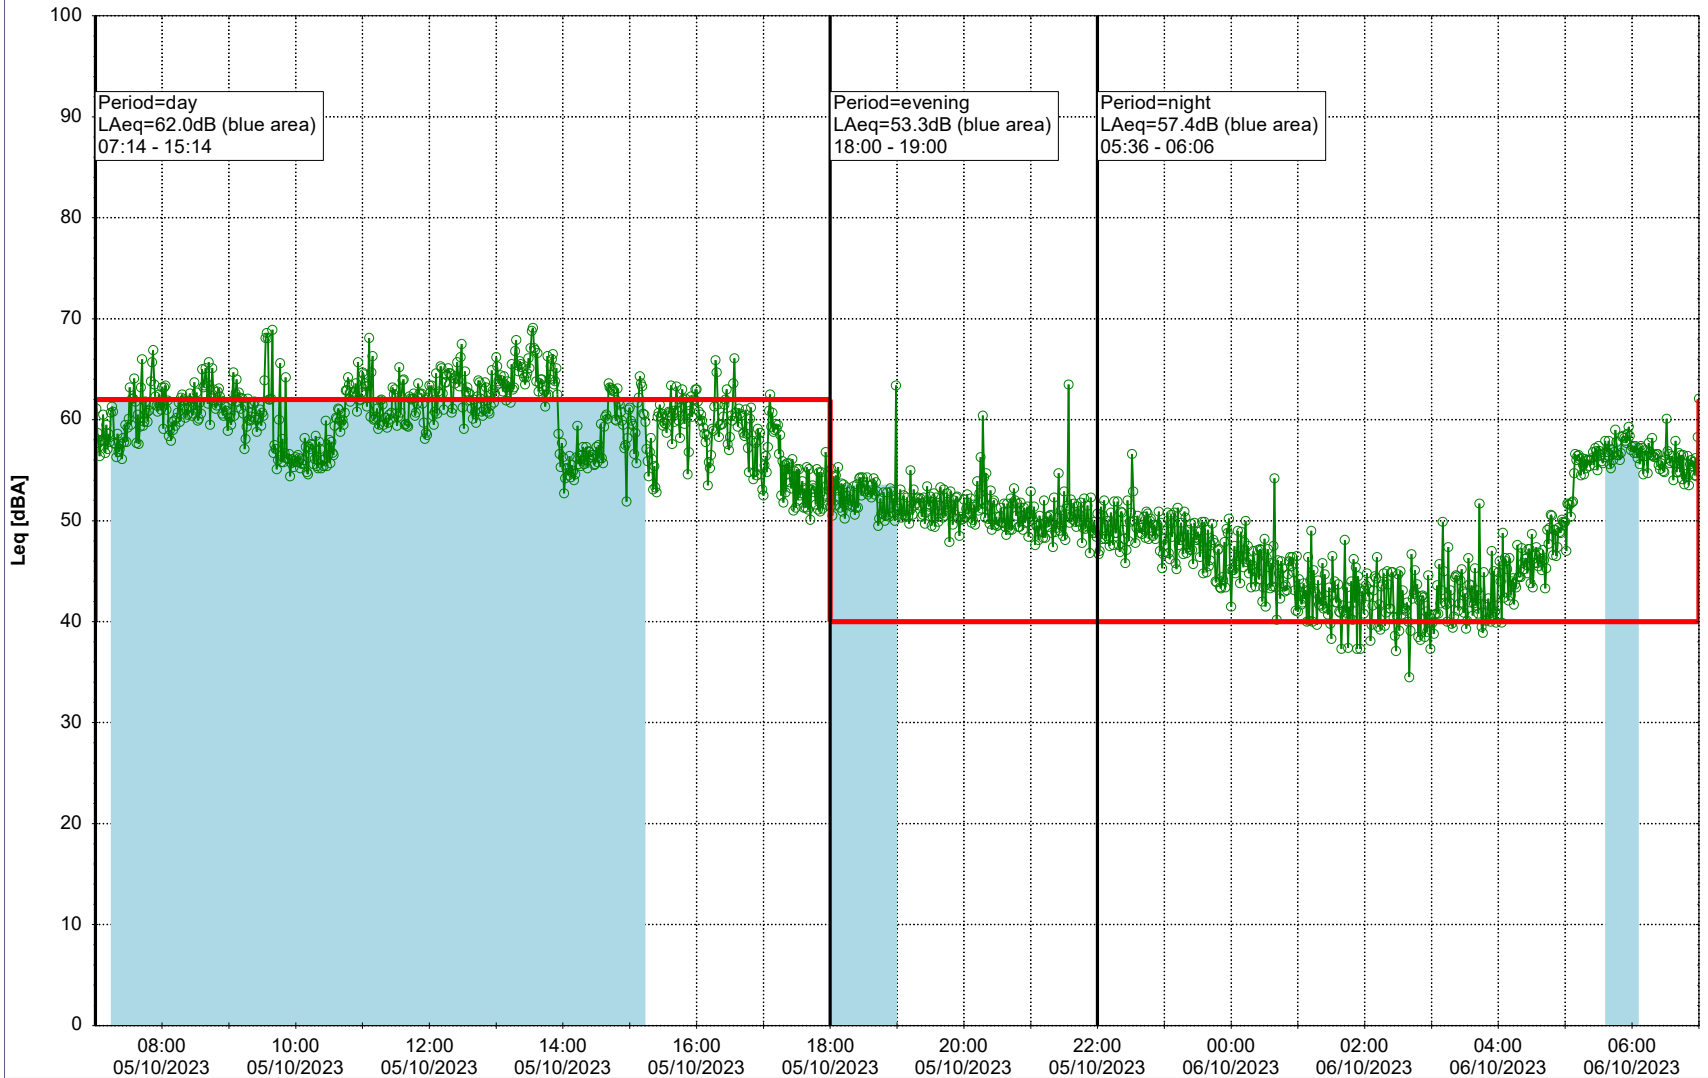

Plan View

Remarks

...

Noise Time Related Diagram

05/10/2023
06/10/2023

○○○○ SLU_NS01

Project: Kronos Sydhavnen
Construction: Sluseholmen
Location: N-V

Plan View

0 5 10 15 20 [m]

Remarks

...

Noise Time Related Diagram

06/10/2023
07/10/2023

○○○○ SLU_NS01

Project: Kronos Sydhavnen
Construction: Sluseholmen
Location: N-V

Plan View

0 5 10 15 20 [m]

Remarks

...

Noise Time Related Diagram

07/10/2023
08/10/2023

○○○○ SLU_NS01

Project: Kronos Sydhavnen
Construction: Sluseholmen
Location: N-V

Plan View