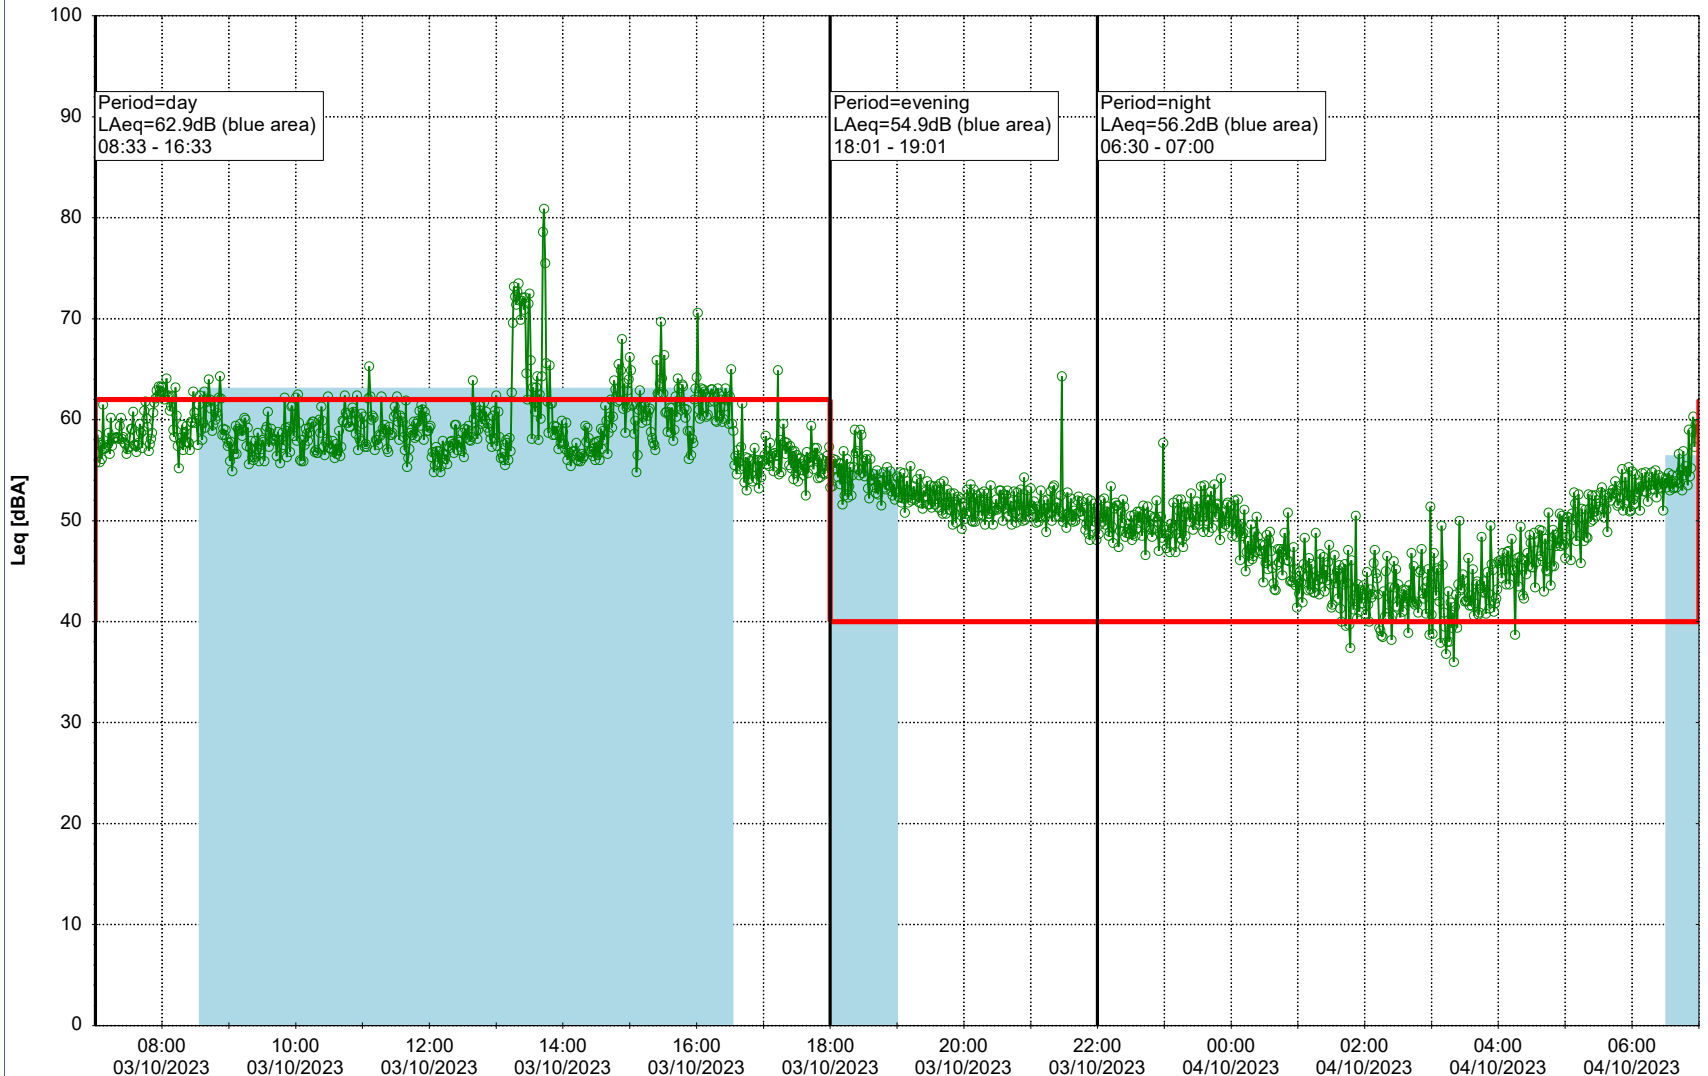

Project: Kronos Sydhavnen
Construction: Sluseholmen
Location: N-V

Plan View

0 5 10 15 20 [m]

Remarks

...

Noise Time Related Diagram

03/10/2023
04/10/2023

○○○○ SLU_NS01

Project: Kronos Sydhavnen
Construction: Sluseholmen
Location: N-V

Plan View

Remarks

...

Noise Time Related Diagram

04/10/2023
05/10/2023

○○○○ SLU_NS01

Project: Kronos Sydhavnen
Construction: Sluseholmen
Location: N-V

0 5 10 15 20 [m]

Remarks

...

Noise Time Related Diagram

06/10/2023
07/10/2023

○○○○ SLU_NS01

Project: Kronos Sydhavnen
Construction: Sluseholmen
Location: N-V

Plan View

0 5 10 15 20 [m]

Remarks

...

Noise Time Related Diagram

07/10/2023
08/10/2023

○○○○ SLU_NS01

Project: Kronos Sydhavnen
Construction: Sluseholmen
Location: N-V

Plan View