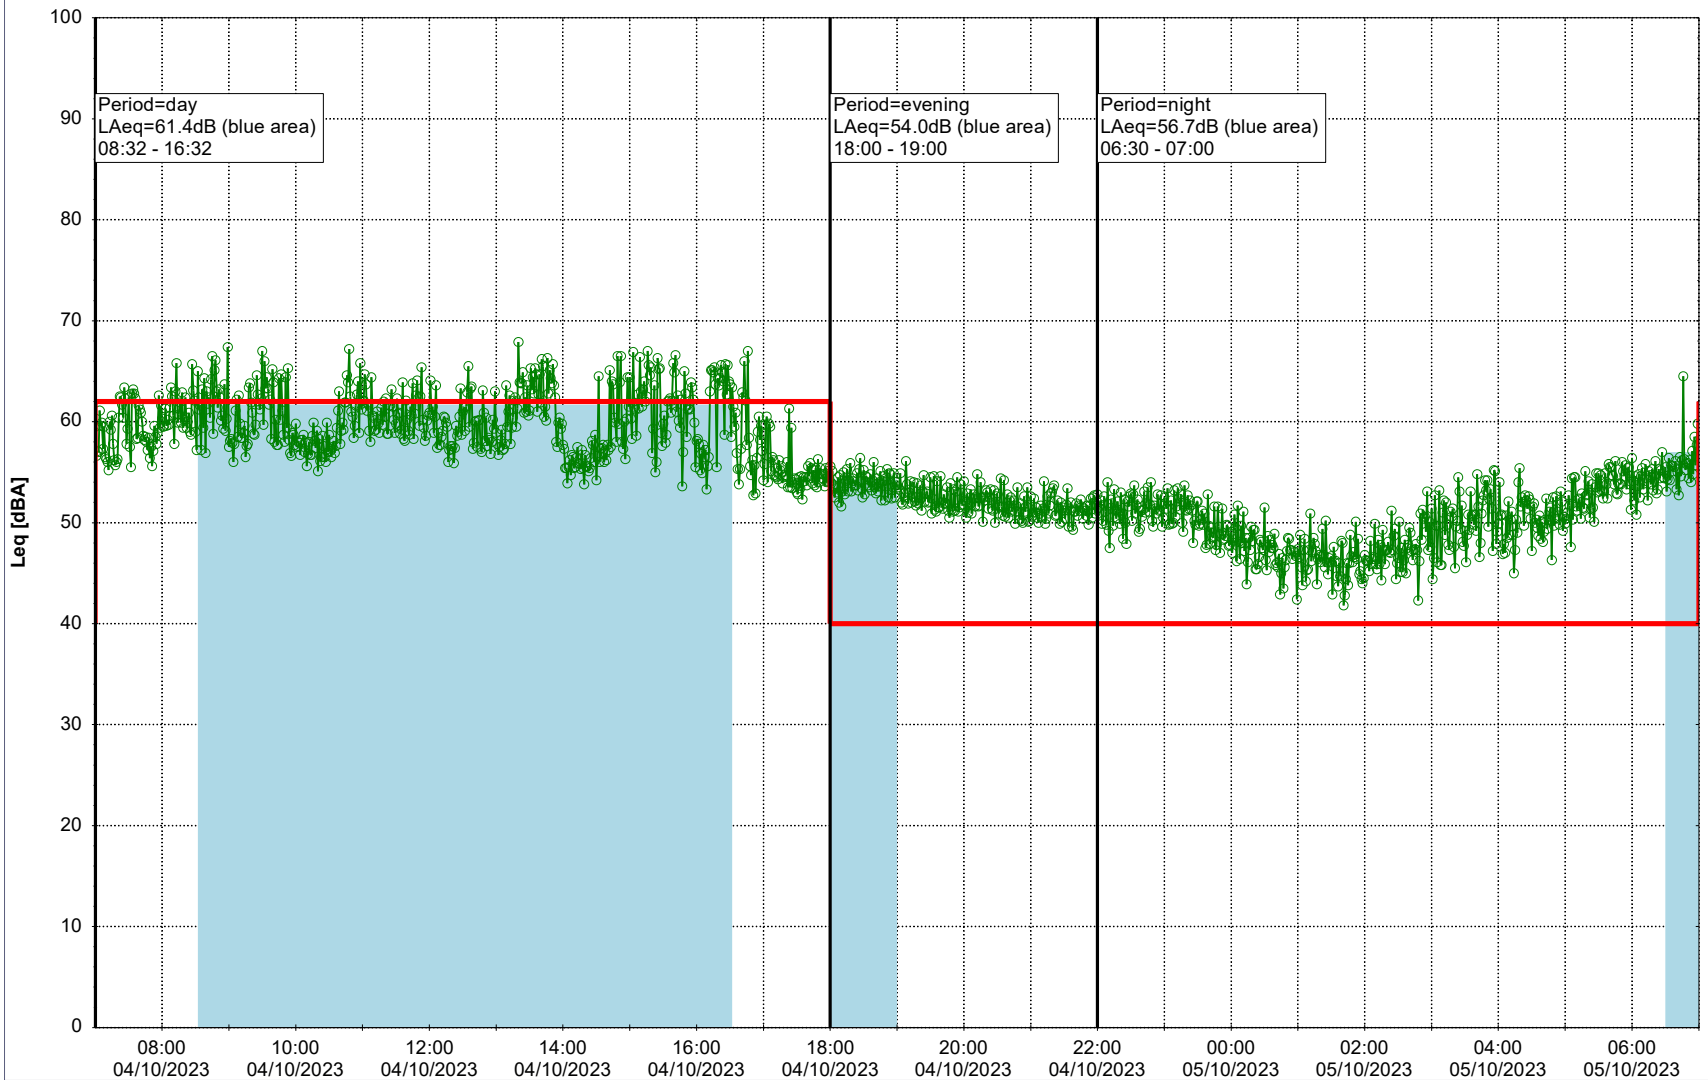

Project: Kronos Sydhavnen
Construction: Sluseholmen
Location: N-V

Plan View

Remarks

...

Noise Time Related Diagram

04/10/2023
05/10/2023

○○○○ SLU_NS01

Project: Kronos Sydhavnen
Construction: Sluseholmen
Location: N-V

Plan View

Remarks

...

Noise Time Related Diagram

05/10/2023
06/10/2023

○○○○ SLU_NS01

Project: Kronos Sydhavnen
Construction: Sluseholmen
Location: N-V

Plan View

0 5 10 15 20 [m]

Remarks

...

Noise Time Related Diagram

06/10/2023
07/10/2023

○○○○ SLU_NS01

Project: Kronos Sydhavnen
Construction: Sluseholmen
Location: N-V

Plan View

0 5 10 15 20 [m]

Remarks

...

Noise Time Related Diagram

07/10/2023
08/10/2023

○○○○ SLU_NS01

Project: Kronos Sydhavnen
Construction: Sluseholmen
Location: N-V

Plan View