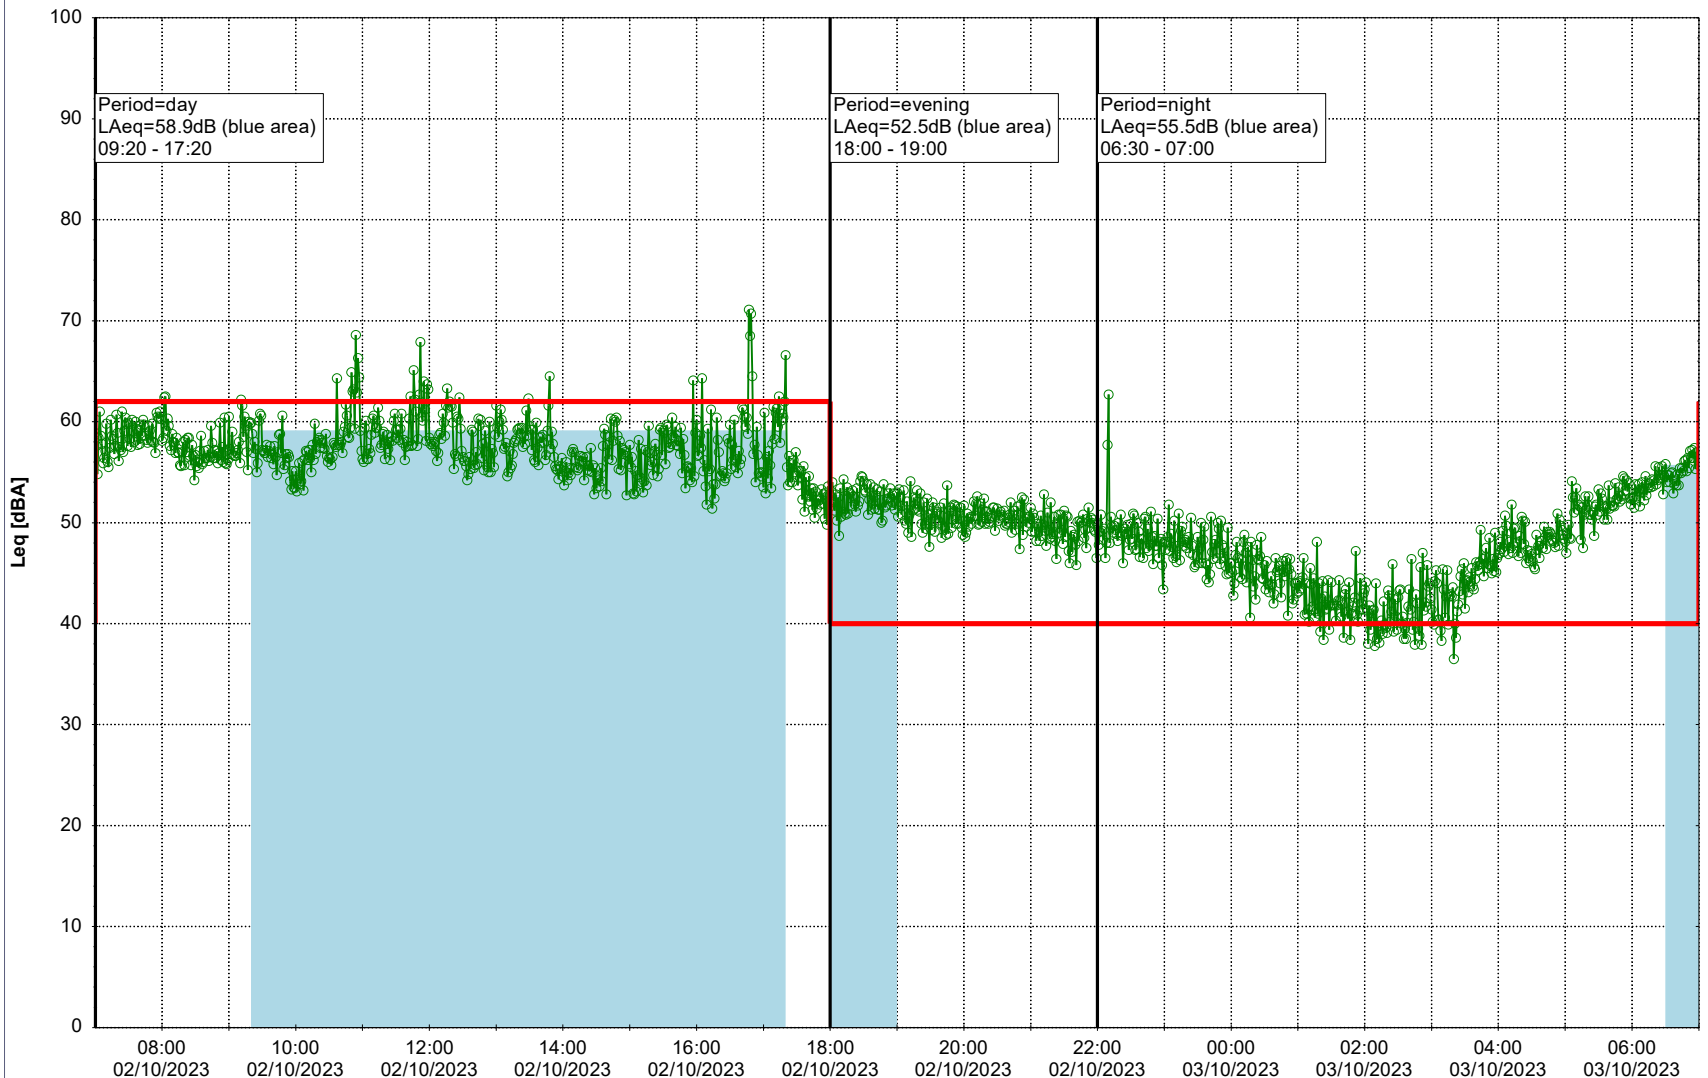

Project: Kronos Sydhavnen
Construction: Sluseholmen
Location: N-V

Plan View

0 5 10 15 20 [m]

Remarks

...

Noise Time Related Diagram

02/10/2023
03/10/2023

○○○○ SLU_NS01

Project: Kronos Sydhavnen
Construction: Sluseholmen
Location: N-V

Plan View

0 5 10 15 20 [m]

Remarks

...

Noise Time Related Diagram

03/10/2023
04/10/2023

○○○○ SLU_NS01

Project: Kronos Sydhavnen
Construction: Sluseholmen
Location: N-V

Plan View

Remarks

...

Noise Time Related Diagram

04/10/2023
05/10/2023

○○○○ SLU_NS01

Project: Kronos Sydhavnen
Construction: Sluseholmen
Location: N-V

0 5 10 15 20 [m]

Remarks

...

Noise Time Related Diagram

07/10/2023
08/10/2023

○○○○ SLU_NS01

Project: Kronos Sydhavnen
Construction: Sluseholmen
Location: N-V

Plan View