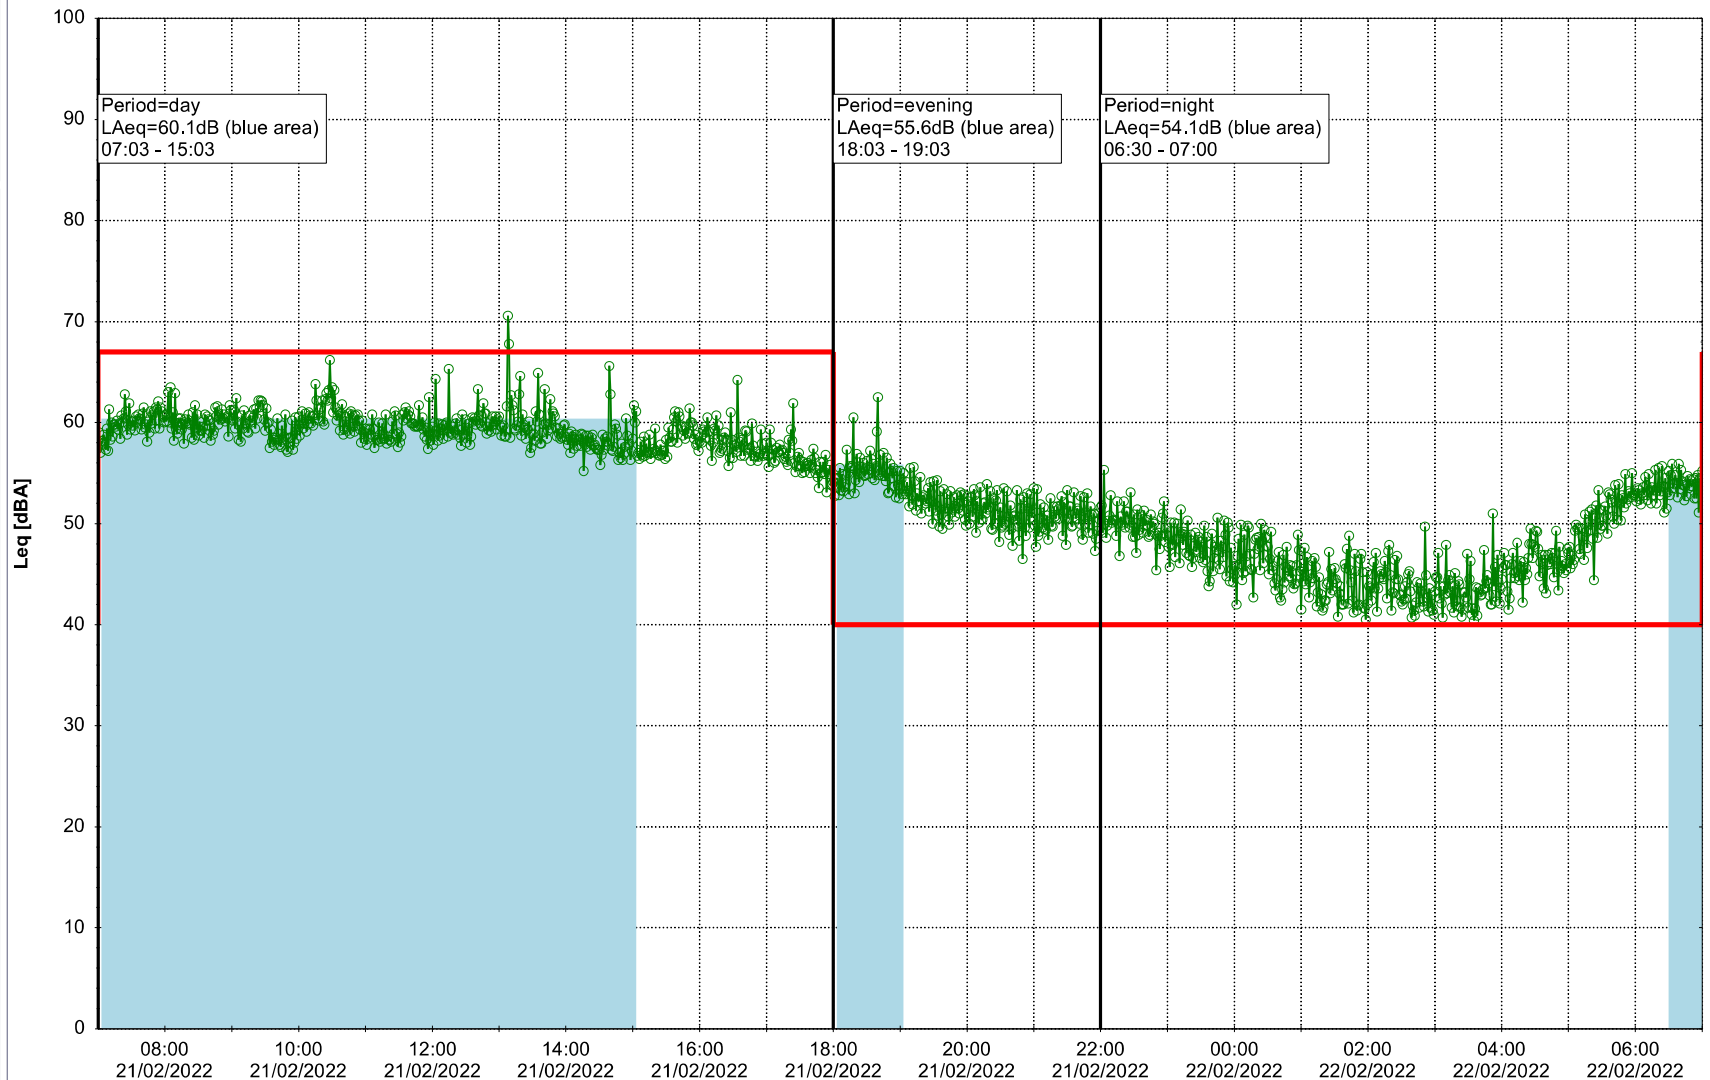

Project: Kronos Sydhavnen
Construction: Sluseholmen
Location: N-V

Plan View

Remarks

...

Noise Time Related Diagram

21/02/2022
22/02/2022

○○○○ SLU_NS01

Project: Kronos Sydhavnen
Construction: Sluseholmen
Location: N-V

Plan View

Noise Time Related Diagram

22/02/2022
23/02/2022

○○○○ SLU_NS01

Remarks

...

Project: Kronos Sydhavnen
Construction: Sluseholmen
Location: N-V

Plan View

Noise Time Related Diagram

25/02/2022
26/02/2022

○○○○ SLU_NS01

Project: Kronos Sydhavnen
Construction: Sluseholmen
Location: N-V

Plan View

Noise Time Related Diagram

26/02/2022
27/02/2022

○○○○ SLU_NS01

Project: Kronos Sydhavnen
Construction: Sluseholmen
Location: N-V

Plan View

Noise Time Related Diagram

27/02/2022
28/02/2022

○○○○ SLU_NS01