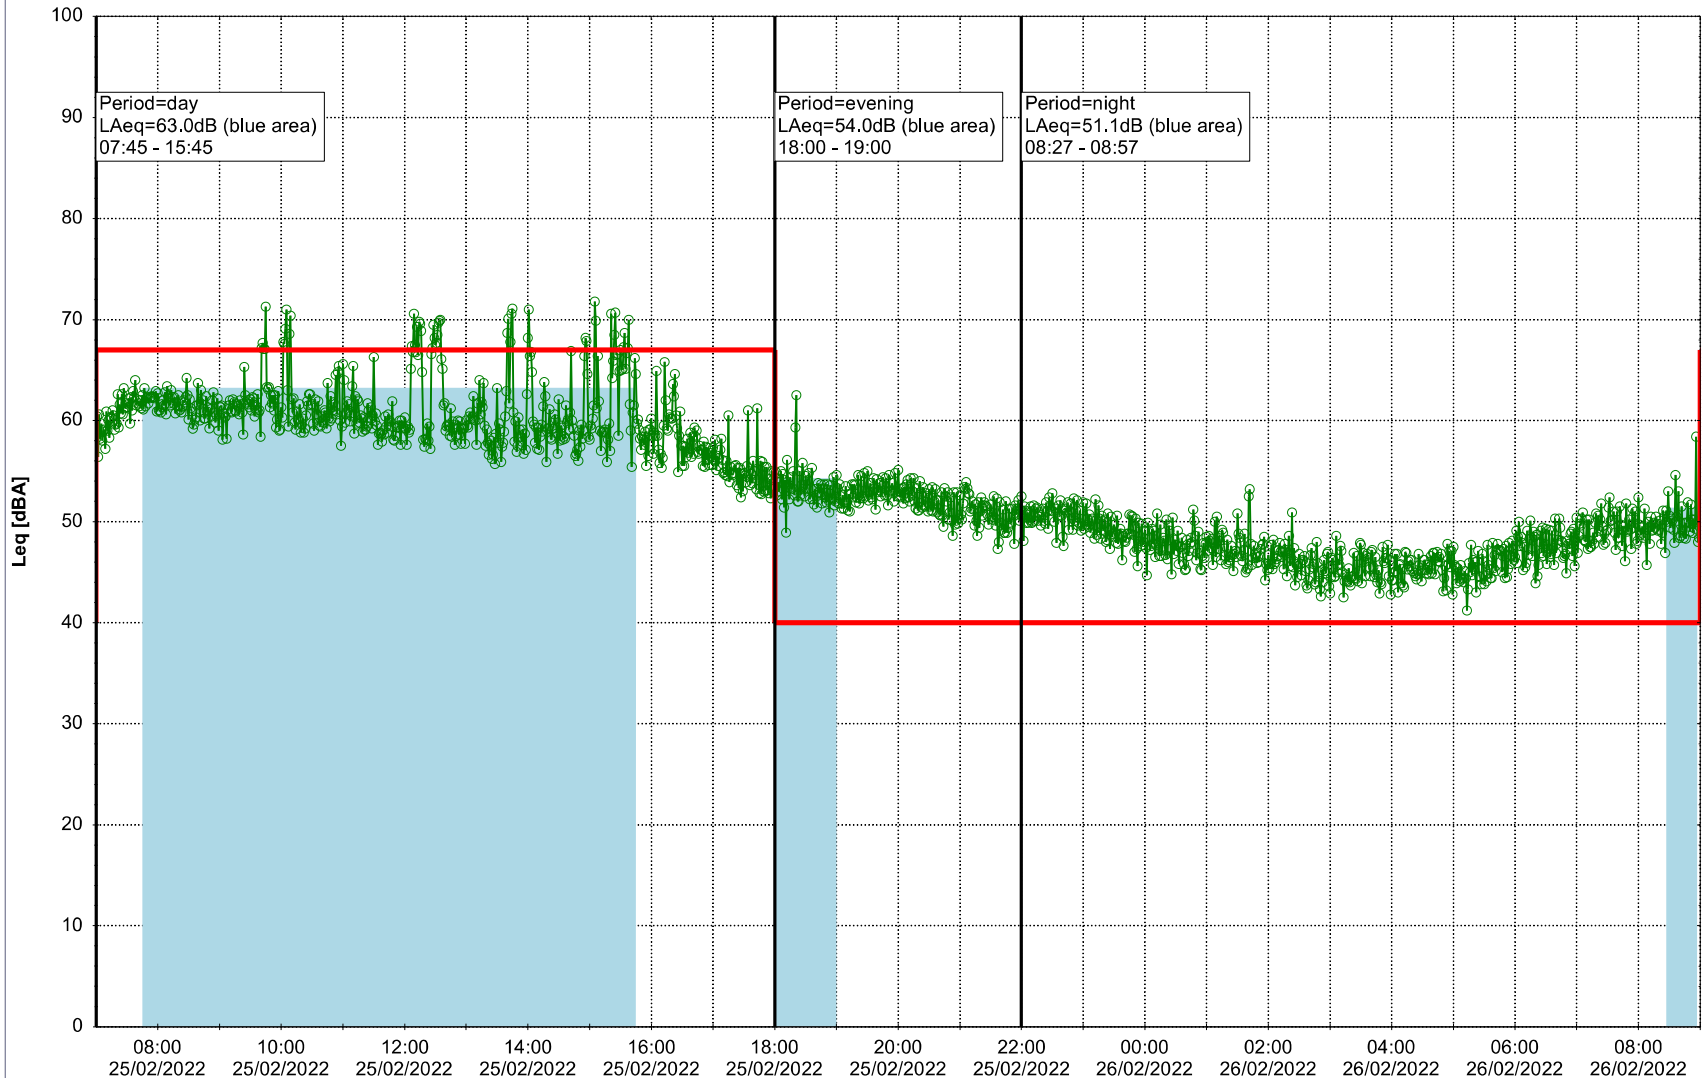

...

Noise Time Related Diagram

24/02/2022
25/02/2022

○○○○ SLU_NS01

Project: Kronos Sydhavnen
Construction: Sluseholmen
Location: N-V

Plan View

Remarks

...

Noise Time Related Diagram

25/02/2022
26/02/2022

○○○○ SLU_NS01

Project: Kronos Sydhavnen
Construction: Sluseholmen
Location: N-V

Plan View

Noise Time Related Diagram

26/02/2022
27/02/2022

○○○○ SLU_NS01

Project: Kronos Sydhavnen
Construction: Sluseholmen
Location: N-V

Plan View

Noise Time Related Diagram

27/02/2022
28/02/2022

○○○○ SLU_NS01