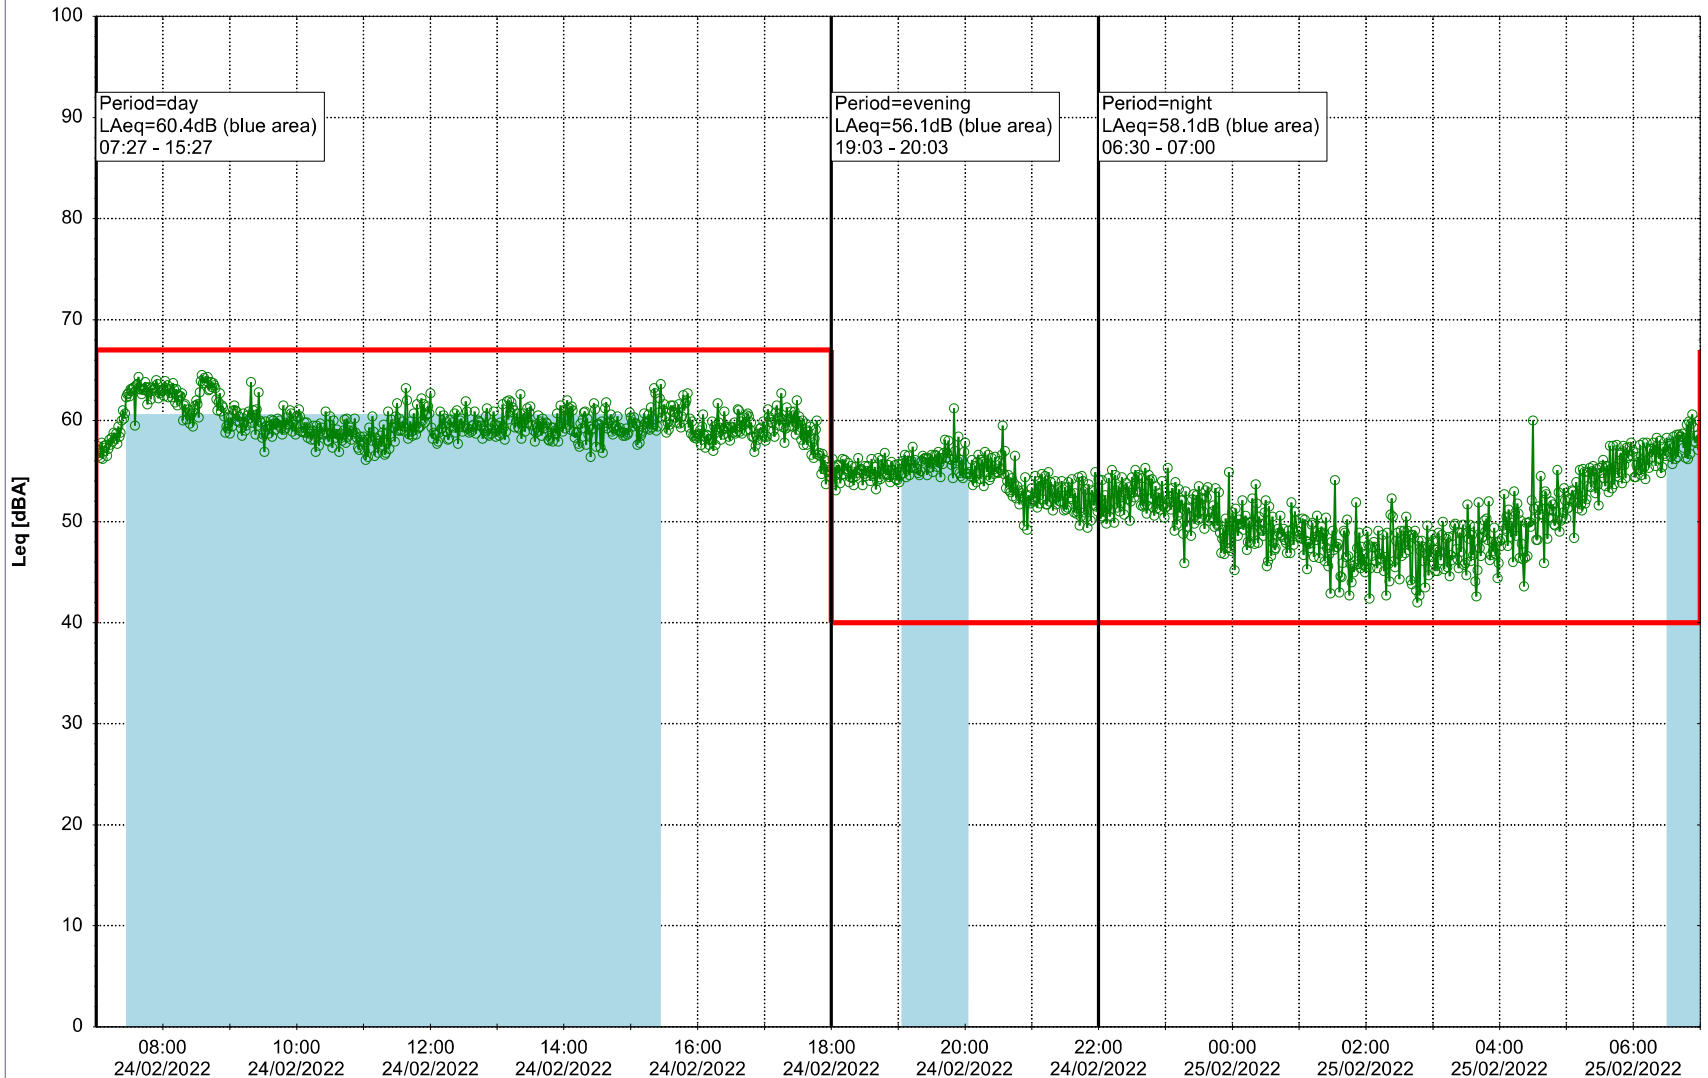

Remarks

...

Noise Time Related Diagram

23/02/2022
24/02/2022

○○○○ SLU_NS01

Project: Kronos Sydhavnen
Construction: Sluseholmen
Location: N-V

Plan View

Remarks

...

Noise Time Related Diagram

24/02/2022
25/02/2022

○○○○ SLU_NS01

Project: Kronos Sydhavnen
Construction: Sluseholmen
Location: N-V

Plan View

Remarks

...

Noise Time Related Diagram

25/02/2022
26/02/2022

○○○○ SLU_NS01

Project: Kronos Sydhavnen
Construction: Sluseholmen
Location: N-V

Plan View

Noise Time Related Diagram

26/02/2022
27/02/2022

○○○○ SLU_NS01

Project: Kronos Sydhavnen
Construction: Sluseholmen
Location: N-V

Plan View

Noise Time Related Diagram

27/02/2022
28/02/2022

○○○○ SLU_NS01