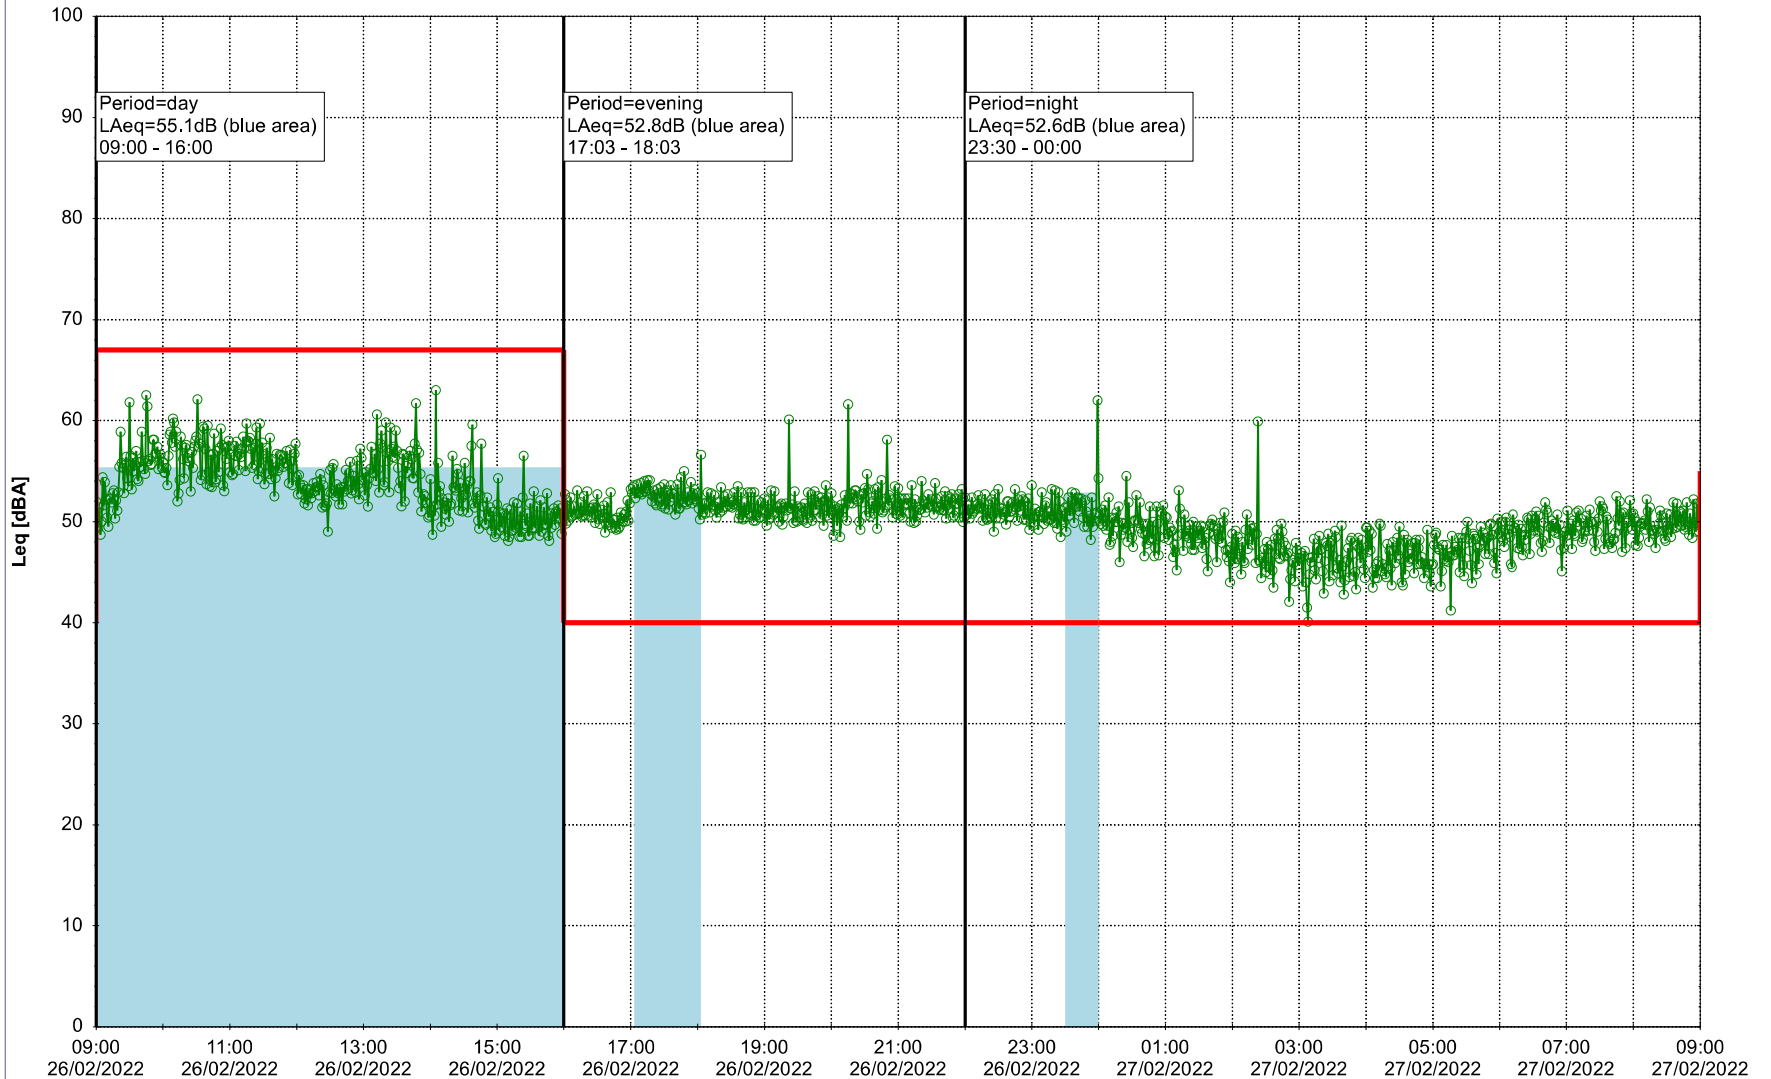

Noise Time Related Diagram

25/02/2022
26/02/2022

○○○○ SLU_NS01

Project: Kronos Sydhavnen
Construction: Sluseholmen
Location: N-V

Plan View

Noise Time Related Diagram

26/02/2022
27/02/2022

○○○○ SLU_NS01

Project: Kronos Sydhavnen
Construction: Sluseholmen
Location: N-V

Plan View

Noise Time Related Diagram

27/02/2022
28/02/2022

○○○○ SLU_NS01