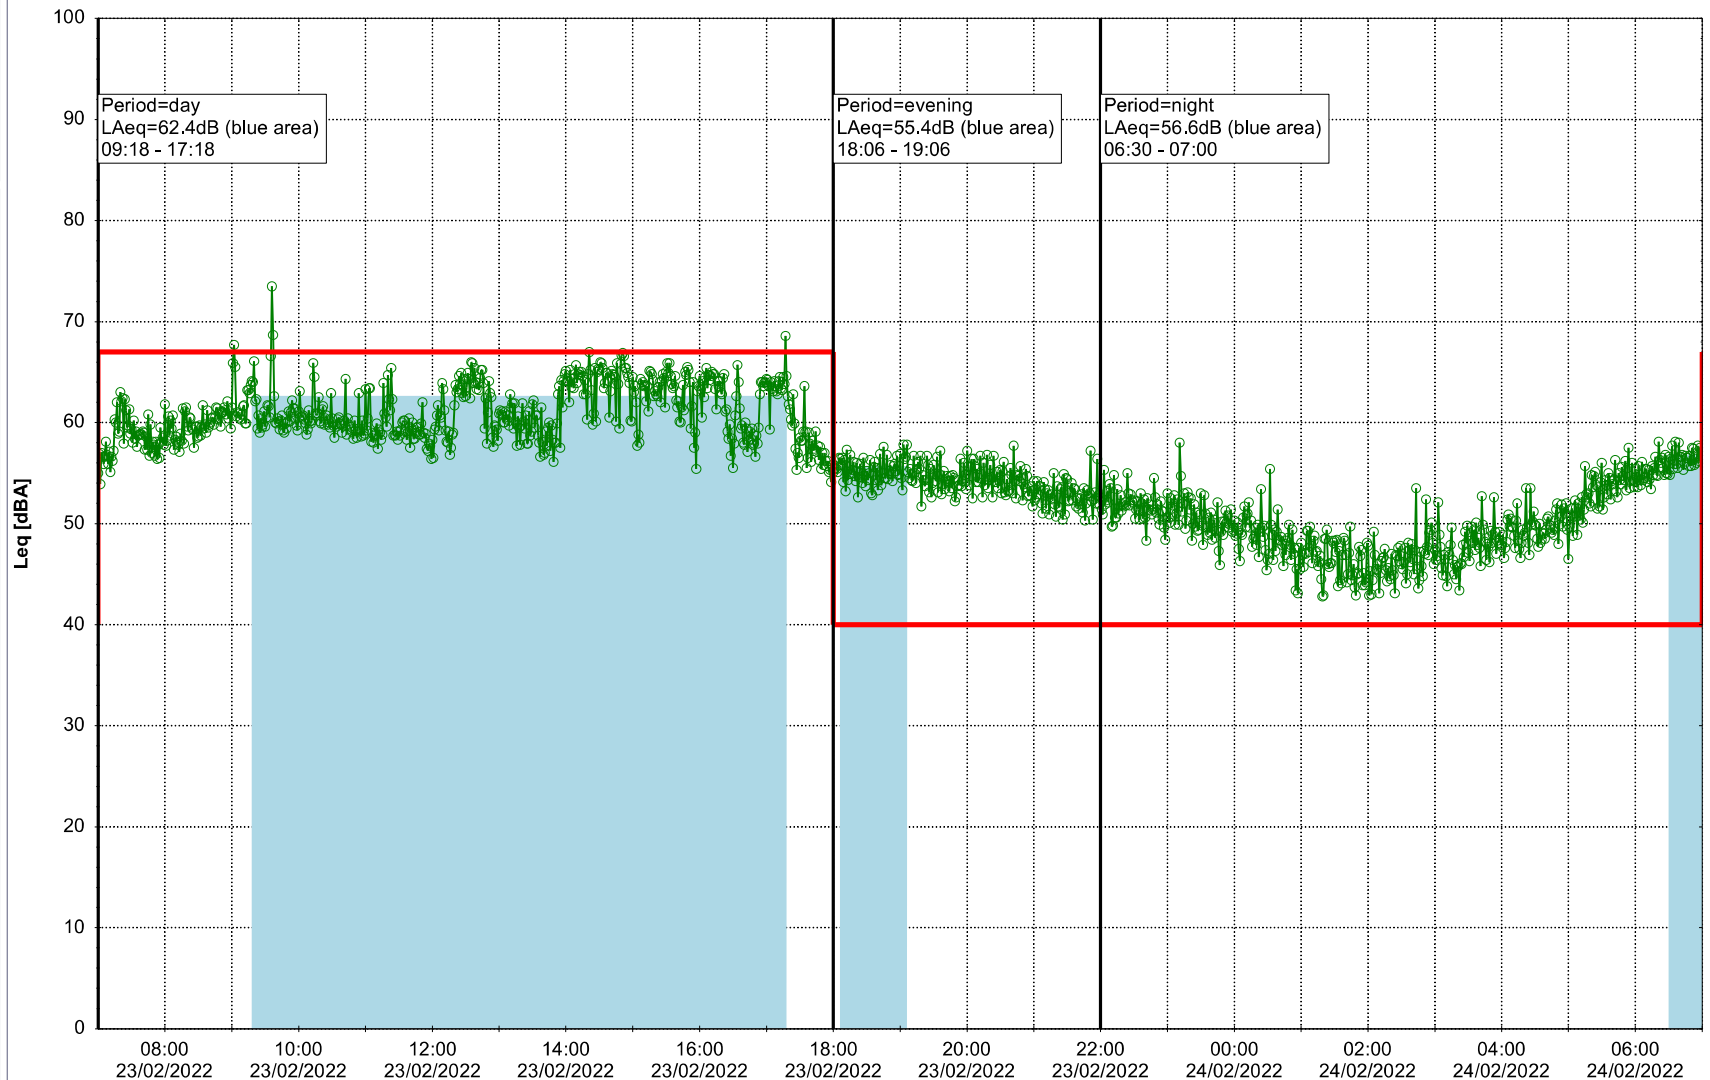

Plan View

Noise Time Related Diagram

22/02/2022
23/02/2022

○○○○ SLU_NS01

Remarks

...

Project: Kronos Sydhavnen
Construction: Sluseholmen
Location: N-V

Plan View

Remarks

...

Noise Time Related Diagram

23/02/2022
24/02/2022

○○○○ SLU_NS01

Project: Kronos Sydhavnen
Construction: Sluseholmen
Location: N-V

Plan View

Remarks

Noise Time Related Diagram

25/02/2022
26/02/2022

○○○○ SLU_NS01

Project: Kronos Sydhavnen
Construction: Sluseholmen
Location: N-V

Plan View

Noise Time Related Diagram

26/02/2022
27/02/2022

○○○○ SLU_NS01

Project: Kronos Sydhavnen
Construction: Sluseholmen
Location: N-V

Plan View

Noise Time Related Diagram

27/02/2022
28/02/2022

○○○○ SLU_NS01