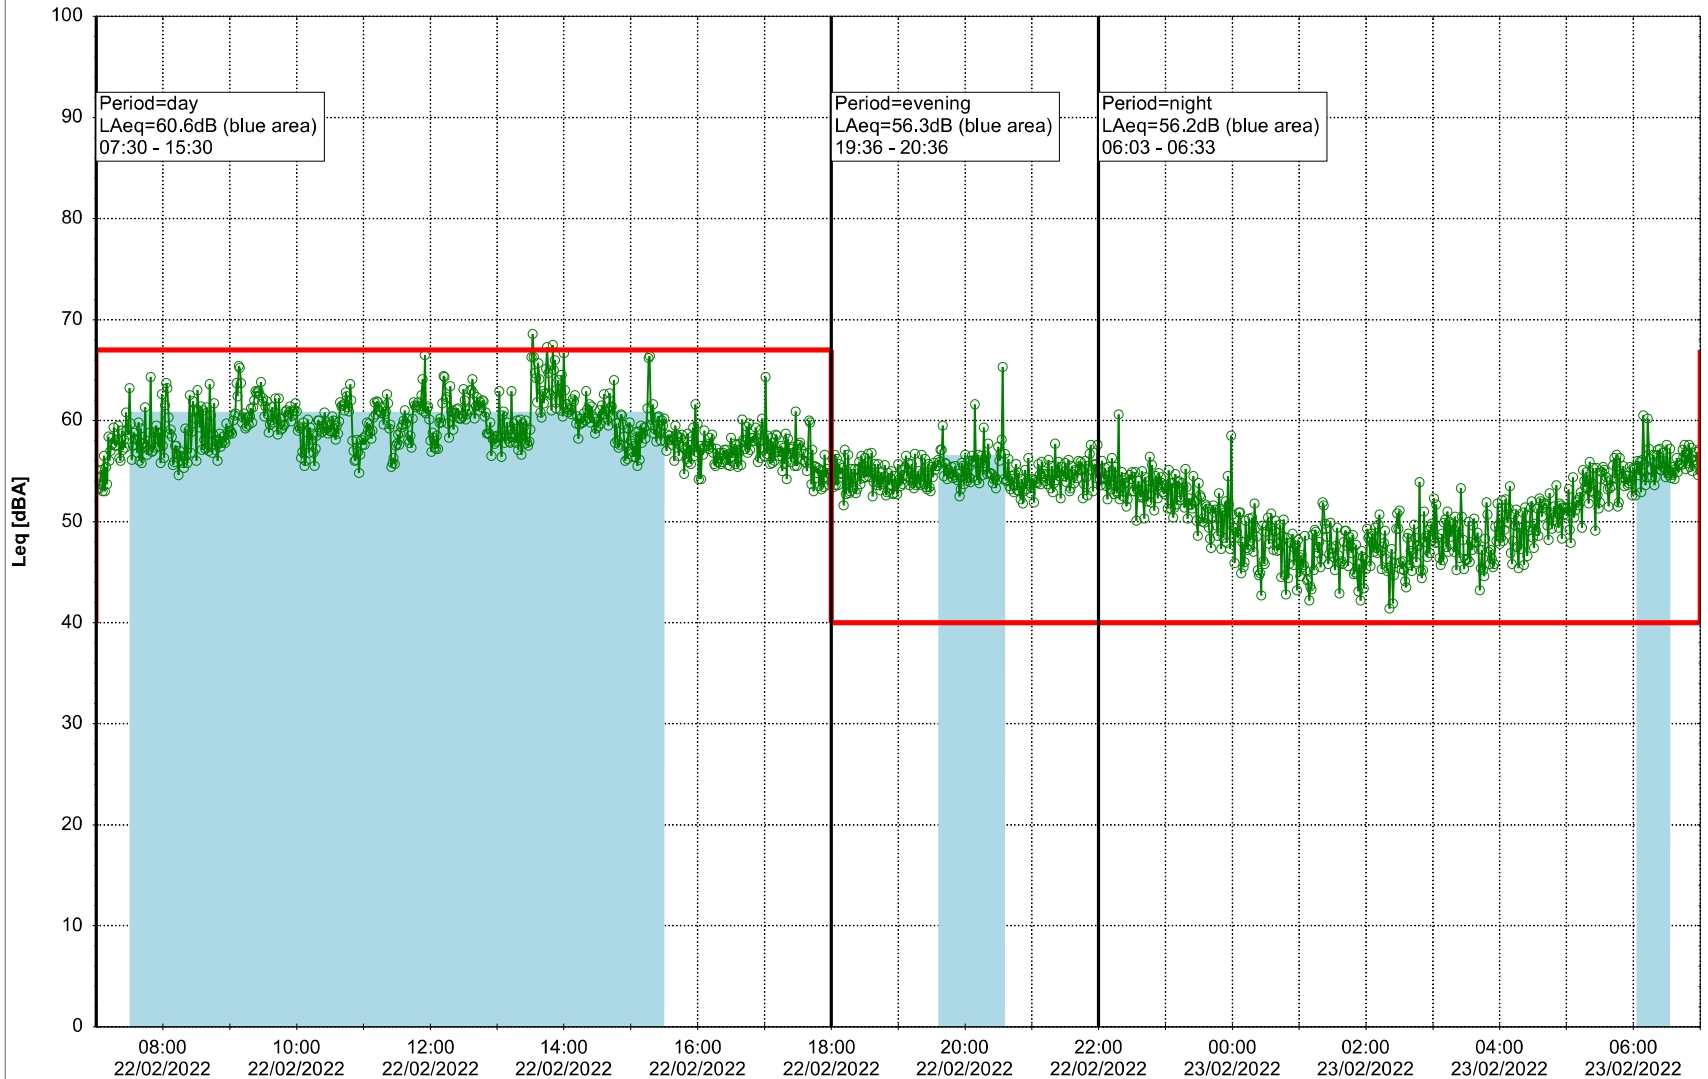

Project: Kronos Sydhavnen
Construction: Sluseholmen
Location: N-V

Plan View

Remarks

...

Noise Time Related Diagram

21/02/2022
22/02/2022

○○○○ SLU_NS01

Project: Kronos Sydhavnen
Construction: Sluseholmen
Location: N-V

Plan View

Noise Time Related Diagram

22/02/2022
23/02/2022

○○○○ SLU_NS01

Remarks

...

Project: Kronos Sydhavnen
Construction: Sluseholmen
Location: N-V

Plan View

Noise Time Related Diagram

25/02/2022
26/02/2022

○○○○ SLU_NS01

Project: Kronos Sydhavnen
Construction: Sluseholmen
Location: N-V

Plan View

Noise Time Related Diagram

26/02/2022
27/02/2022

○○○○ SLU_NS01

Project: Kronos Sydhavnen
Construction: Sluseholmen
Location: N-V

Plan View

Noise Time Related Diagram

27/02/2022
28/02/2022

○○○○ SLU_NS01