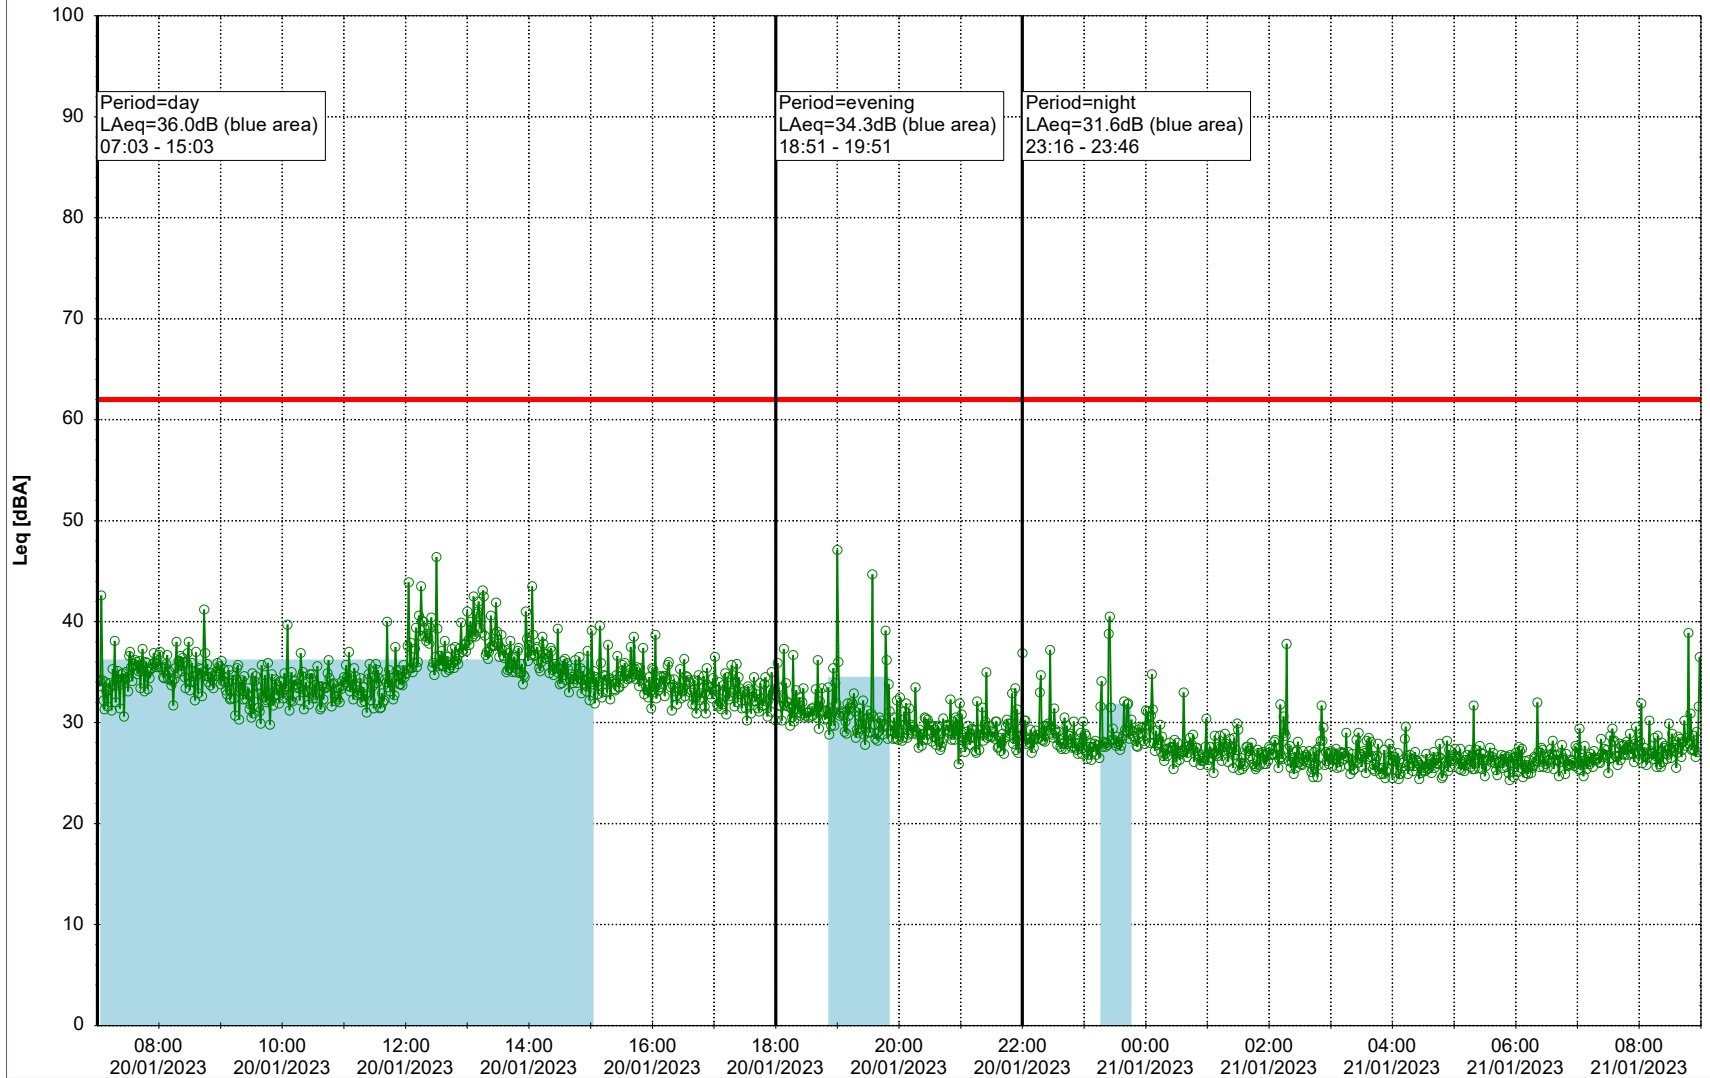

...

Noise Time Related Diagram

19/01/2023
20/01/2023

○○○ GAB_NS01

Project: Kronos Sydhavnen
Construction: Gåsebæk
Location: N-V

Plan View

Remarks

...

Noise Time Related Diagram

20/01/2023
21/01/2023

○○○○ GAB_NS01

Project: Kronos Sydhavnen
Construction: Gåsebæk
Location: N-V

Plan View

Remarks

...

Noise Time Related Diagram

21/01/2023
22/01/2023

○○○○ GAB_NS01

Project: Kronos Sydhavnen
Construction: Gåsebæk
Location: N-V

22/01/2023
23/01/2023

Plan View

Remarks

...

Noise Time Related Diagram