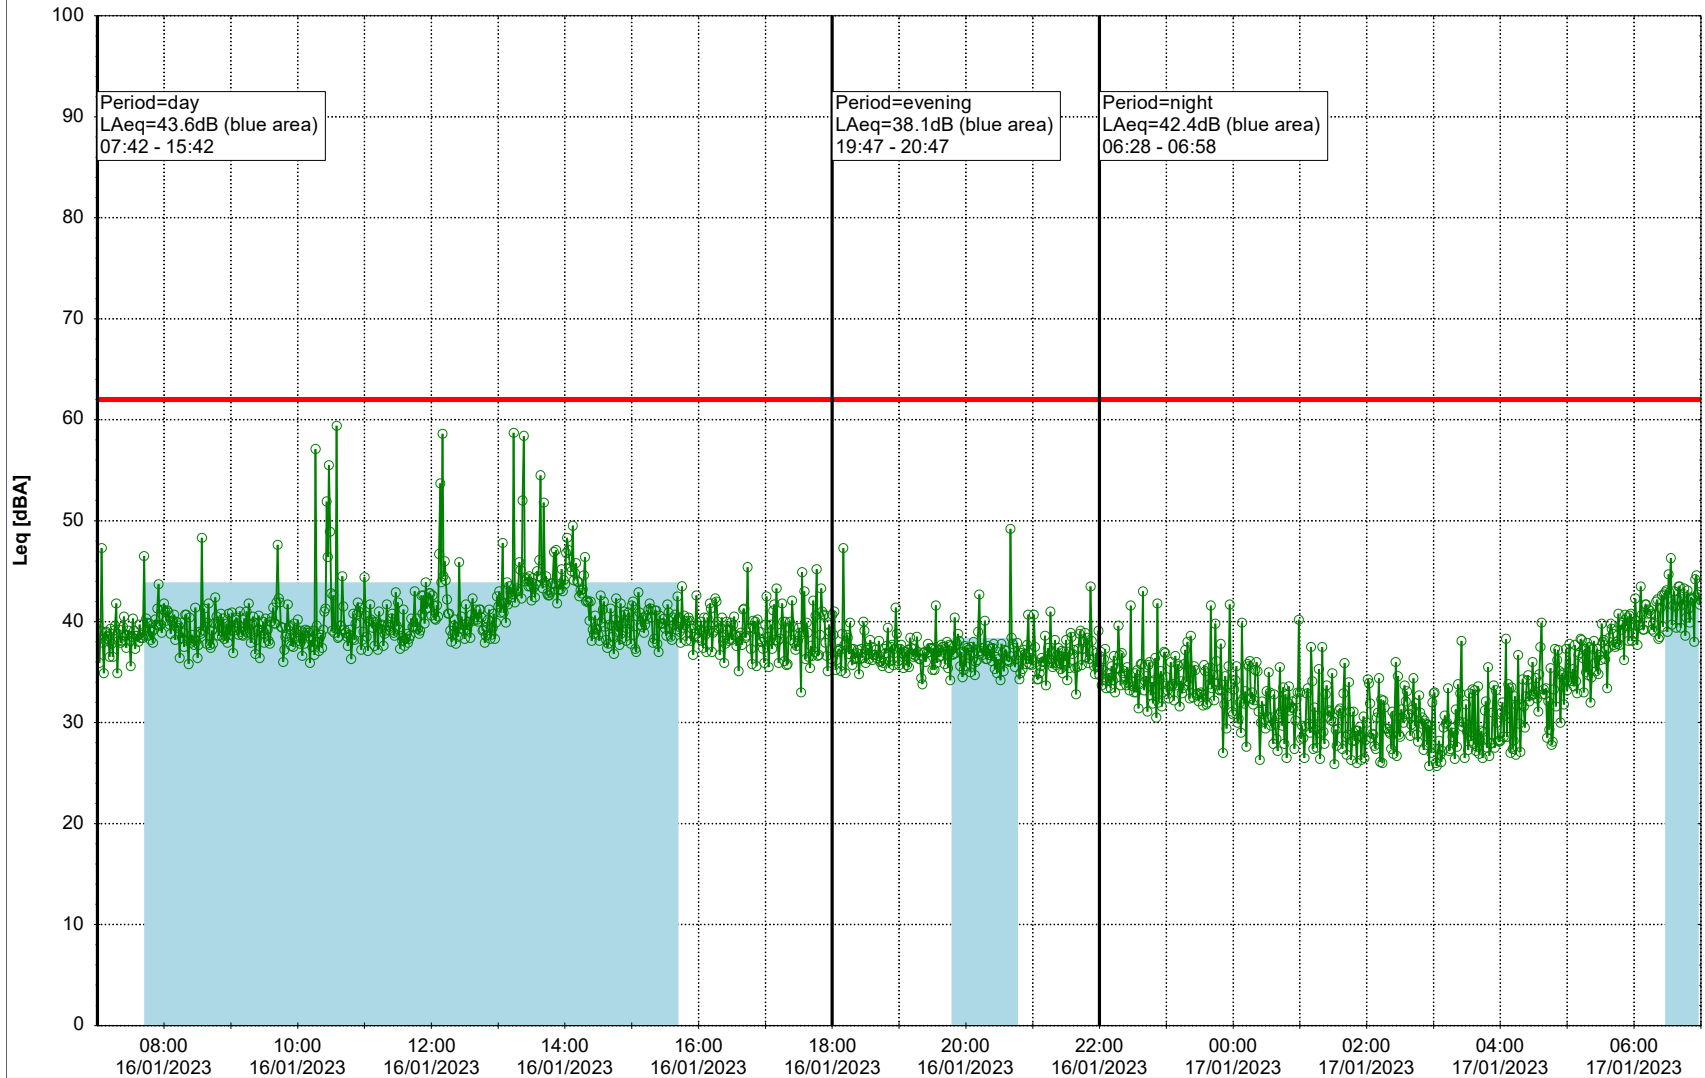

Project: Kronos Sydhavnen
Construction: Gåsebæk
Location: N-V

16/01/2023
17/01/2023

Plan View

Remarks

...

Noise Time Related Diagram

○○○ GAB_NS01

Project: Kronos Sydhavnen
Construction: Gåsebæk
Location: N-V

17/01/2023
18/01/2023

Plan View

Remarks

...

Noise Time Related Diagram

○○○ GAB_NS01

Project: Kronos Sydhavnen
Construction: Gåsebæk
Location: N-V

18/01/2023
19/01/2023

Plan View

Remarks

...

Noise Time Related Diagram

○○○ GAB_NS01

Project: Kronos Sydhavnen
Construction: Gåsebæk
Location: N-V

Plan View

Remarks

21/01/2023
22/01/2023

○○○○ GAB_NS01

Project: Kronos Sydhavnen
Construction: Gåsebæk
Location: N-V

22/01/2023
23/01/2023

Plan View

Remarks

...

Noise Time Related Diagram