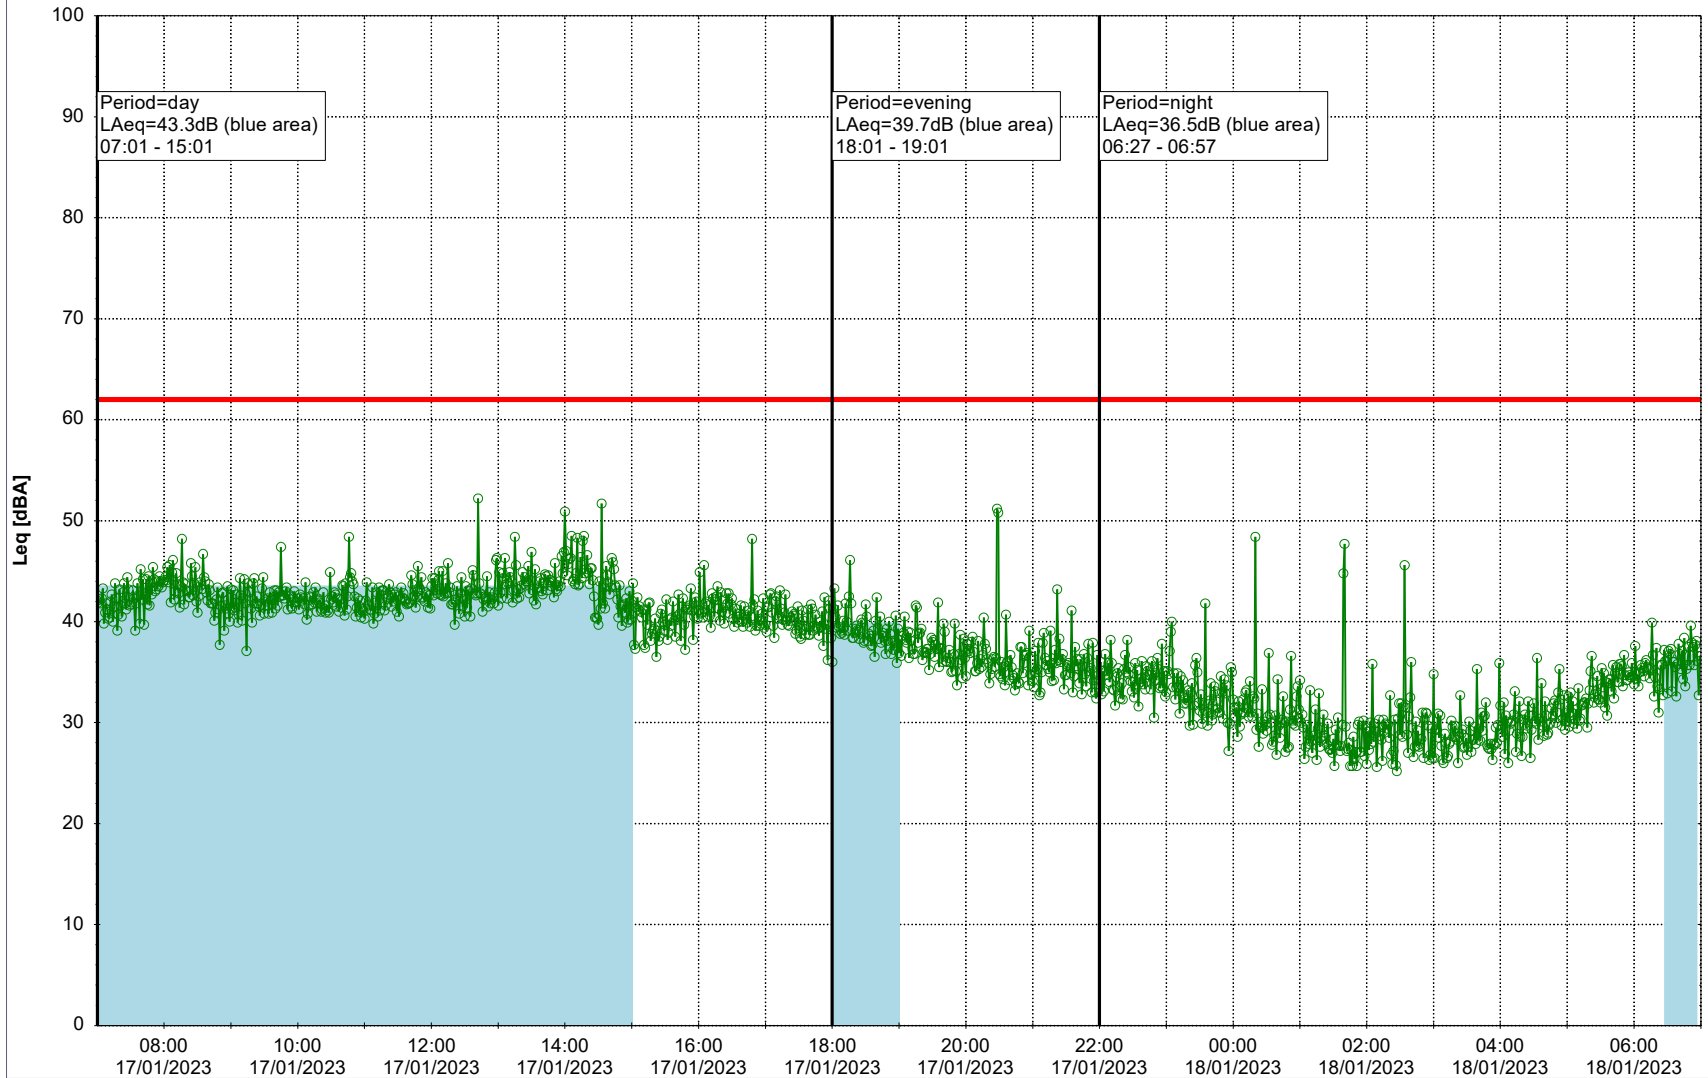

17/01/2023
18/01/2023

Plan View

Remarks

...

Noise Time Related Diagram

○○○ GAB_NS01

Project: Kronos Sydhavnen
Construction: Gåsebæk
Location: N-V

18/01/2023
19/01/2023

Plan View

Remarks

...

Noise Time Related Diagram

○○○ GAB_NS01

Project: Kronos Sydhavnen
Construction: Gåsebæk
Location: N-V

Plan View

Remarks

Noise Time Related Diagram

20/01/2023
21/01/2023

○○○○ GAB_NS01

Project: Kronos Sydhavnen
Construction: Gåsebæk
Location: N-V

Plan View

Remarks

...

Noise Time Related Diagram

21/01/2023
22/01/2023

○○○○ GAB_NS01

Project: Kronos Sydhavnen
Construction: Gåsebæk
Location: N-V

22/01/2023
23/01/2023

Plan View

Remarks

...

Noise Time Related Diagram