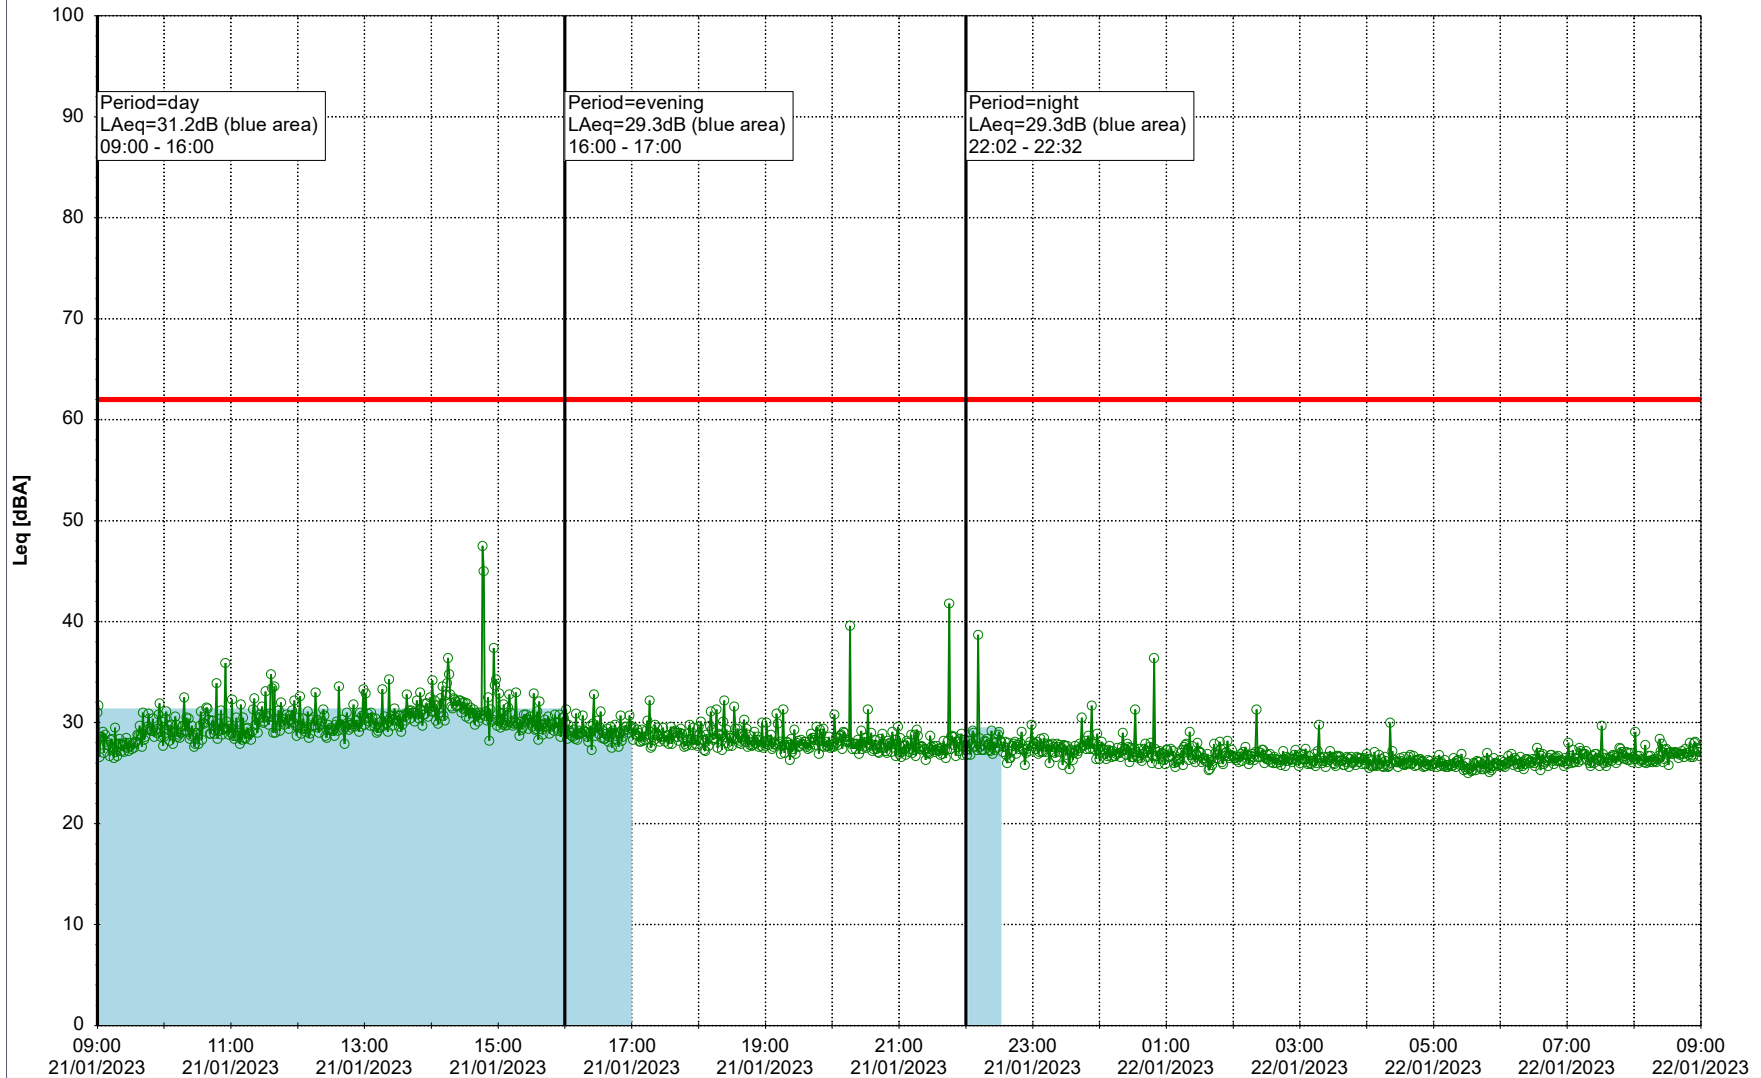

Noise Time Related Diagram

20/01/2023
21/01/2023

○○○○ GAB_NS01

Project: Kronos Sydhavnen
Construction: Gåsebæk
Location: N-V

Plan View

Remarks

...

Noise Time Related Diagram

21/01/2023
22/01/2023

○○○○ GAB_NS01

Project: Kronos Sydhavnen
Construction: Gåsebæk
Location: N-V

22/01/2023
23/01/2023

Plan View

Remarks

...

Noise Time Related Diagram