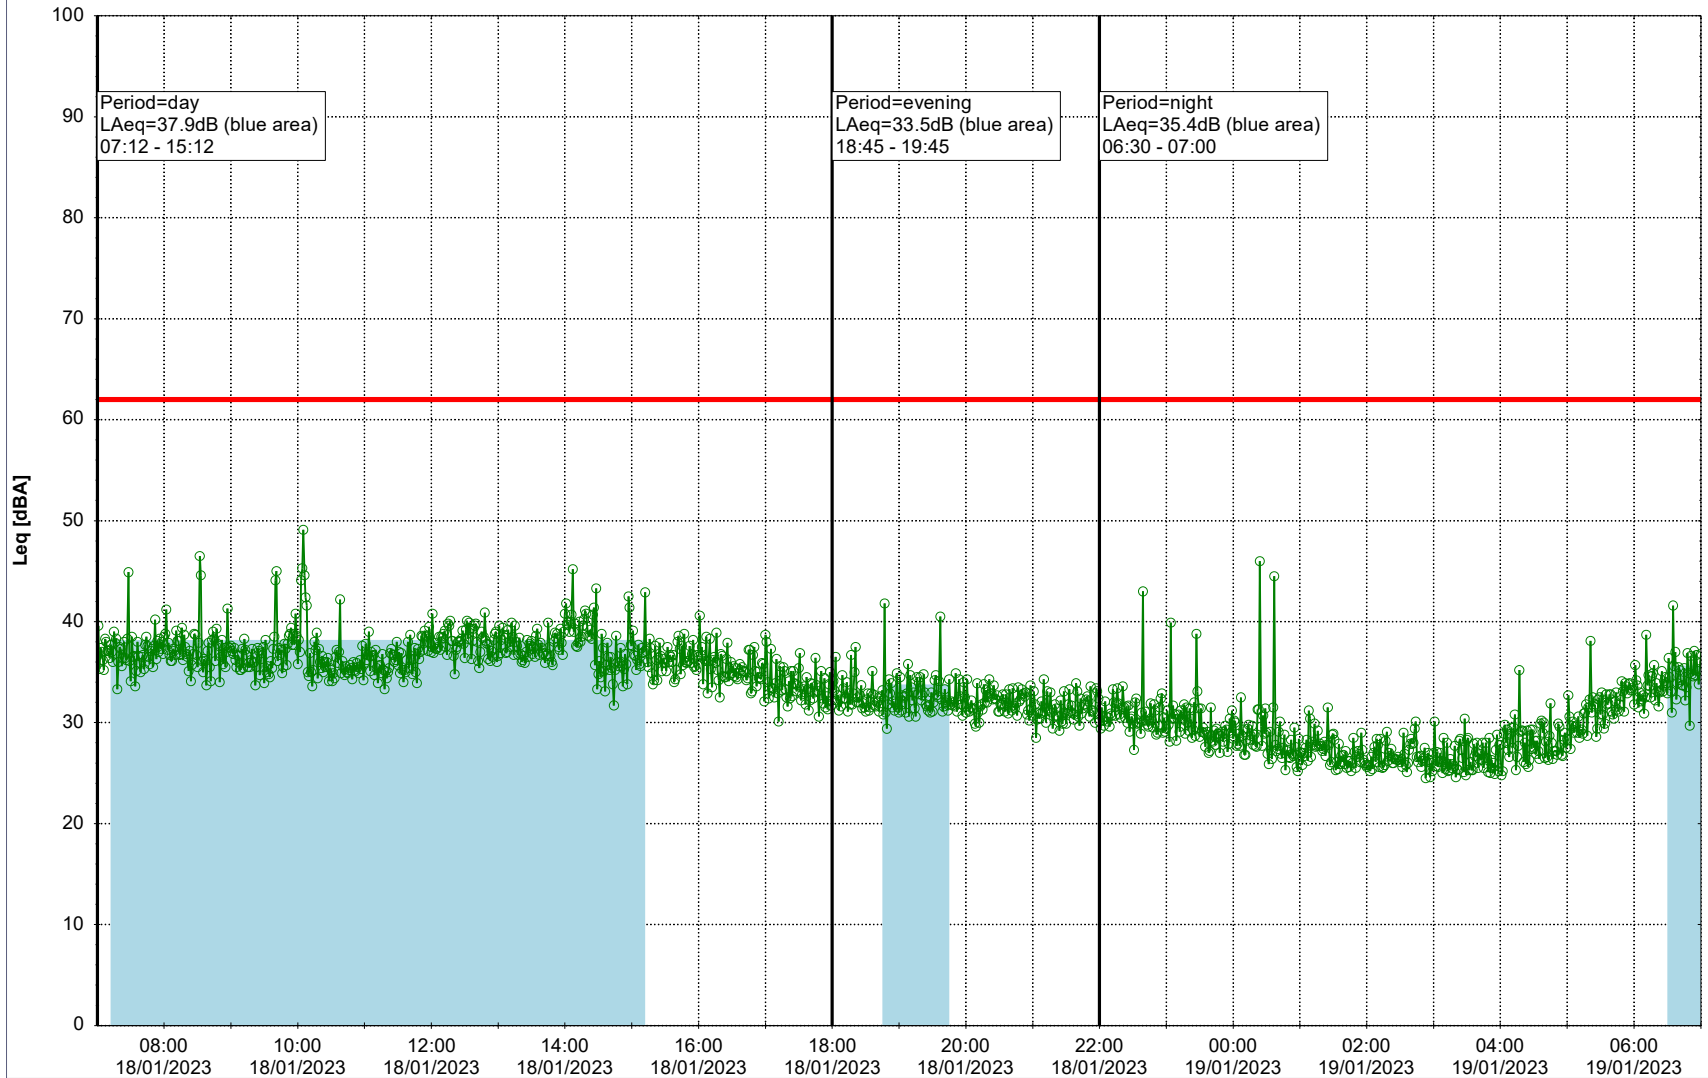

Plan View

Remarks

...

Noise Time Related Diagram

○○○ GAB_NS01

Project: Kronos Sydhavnen
Construction: Gåsebæk
Location: N-V

Plan View

Remarks

...

Noise Time Related Diagram

19/01/2023
20/01/2023

○○○ GAB_NS01

Project: Kronos Sydhavnen
Construction: Gåsebæk
Location: N-V

Plan View

Remarks

...

Noise Time Related Diagram

20/01/2023
21/01/2023

○○○○ GAB_NS01

Project: Kronos Sydhavnen
Construction: Gåsebæk
Location: N-V

Plan View

Remarks

...

Noise Time Related Diagram

21/01/2023
22/01/2023

○○○○ GAB_NS01

Project: Kronos Sydhavnen
Construction: Gåsebæk
Location: N-V

22/01/2023
23/01/2023

Plan View

Remarks

...

Noise Time Related Diagram