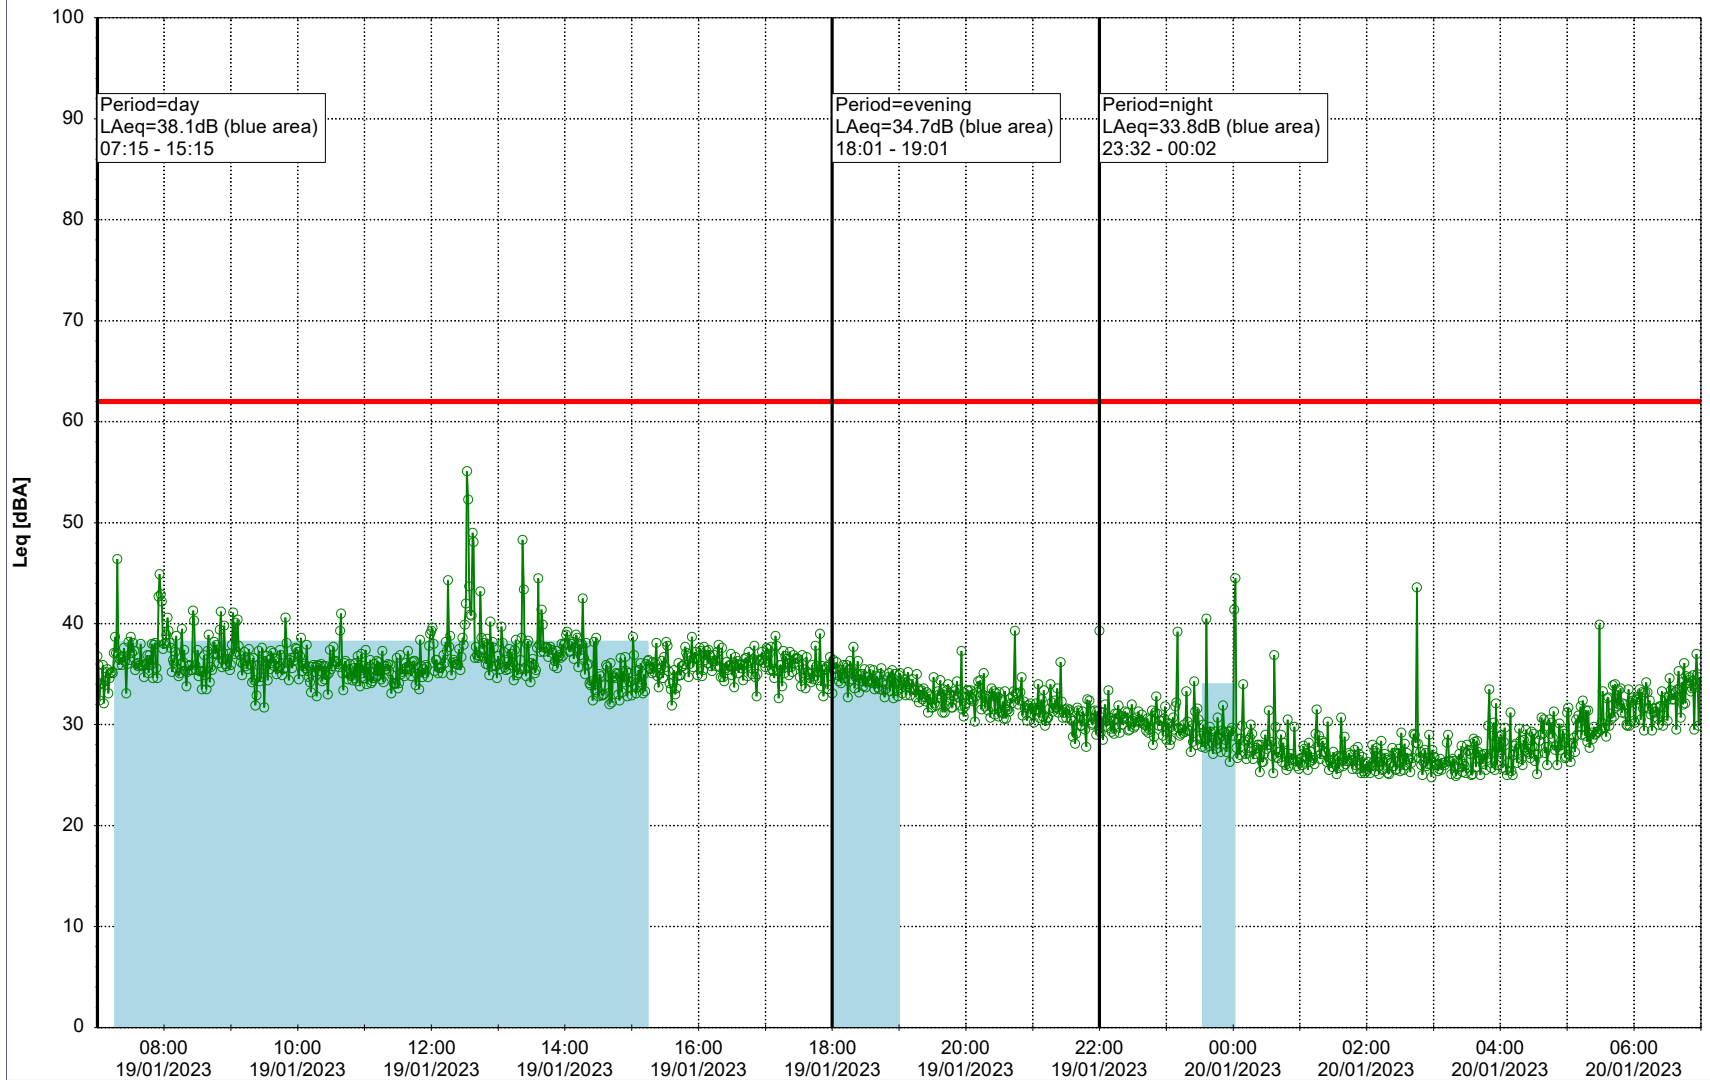

Plan View

Remarks

...

Noise Time Related Diagram

○○○ GAB_NS01

Project: Kronos Sydhavnen
Construction: Gåsebæk
Location: N-V

Plan View

Remarks

...

Noise Time Related Diagram

19/01/2023
20/01/2023

○○○ GAB_NS01

Project: Kronos Sydhavnen
Construction: Gåsebæk
Location: N-V

Plan View

Remarks

...

Noise Time Related Diagram

20/01/2023
21/01/2023

○○○○ GAB_NS01

Project: Kronos Sydhavnen
Construction: Gåsebæk
Location: N-V

Plan View

Remarks

...

Noise Time Related Diagram

21/01/2023
22/01/2023

○○○○ GAB_NS01

Project: Kronos Sydhavnen
Construction: Gåsebæk
Location: N-V

22/01/2023
23/01/2023

Plan View

Remarks

...

Noise Time Related Diagram