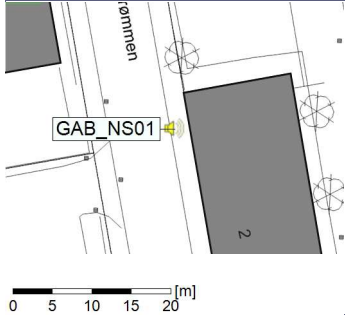

### Noise Time Related Diagram

06/11/2021  
07/11/2021

○○○○ GAB\_NS01

Project: Kronos Sydhavnen  
Construction: Gåsebæk  
Location: N-V

Plan View

Remarks

...