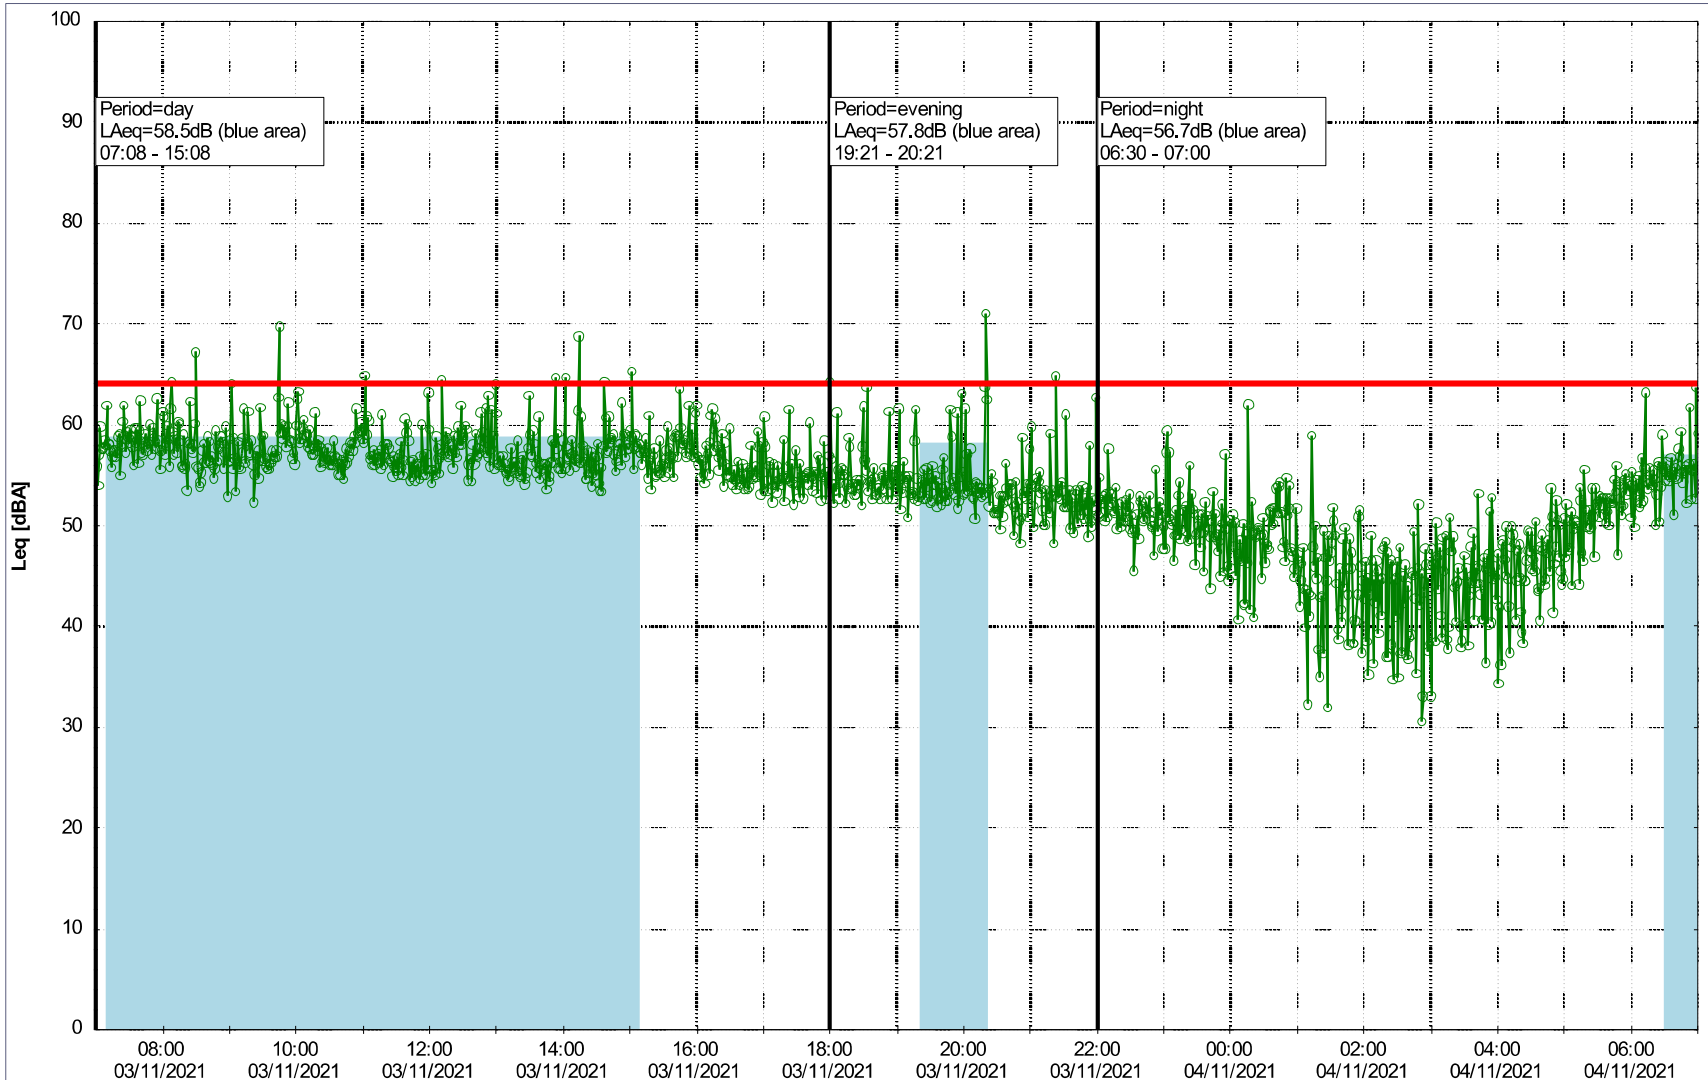

### Noise Time Related Diagram

○○○○ GAB\_NS01

Project: Kronos Sydhavnen  
Construction: Gåsebæk  
Location: N-V

03/11/2021  
04/11/2021

Remarks

...

### Noise Time Related Diagram

○○○○ GAB\_NS01

Project: Kronos Sydhavnen  
Construction: Gåsebæk  
Location: N-V

04/11/2021  
05/11/2021

### Noise Time Related Diagram

○○○○ GAB\_NS01

Remarks

...

Project: Kronos Sydhavnen  
Construction: Gåsebæk  
Location: N-V

05/11/2021  
06/11/2021