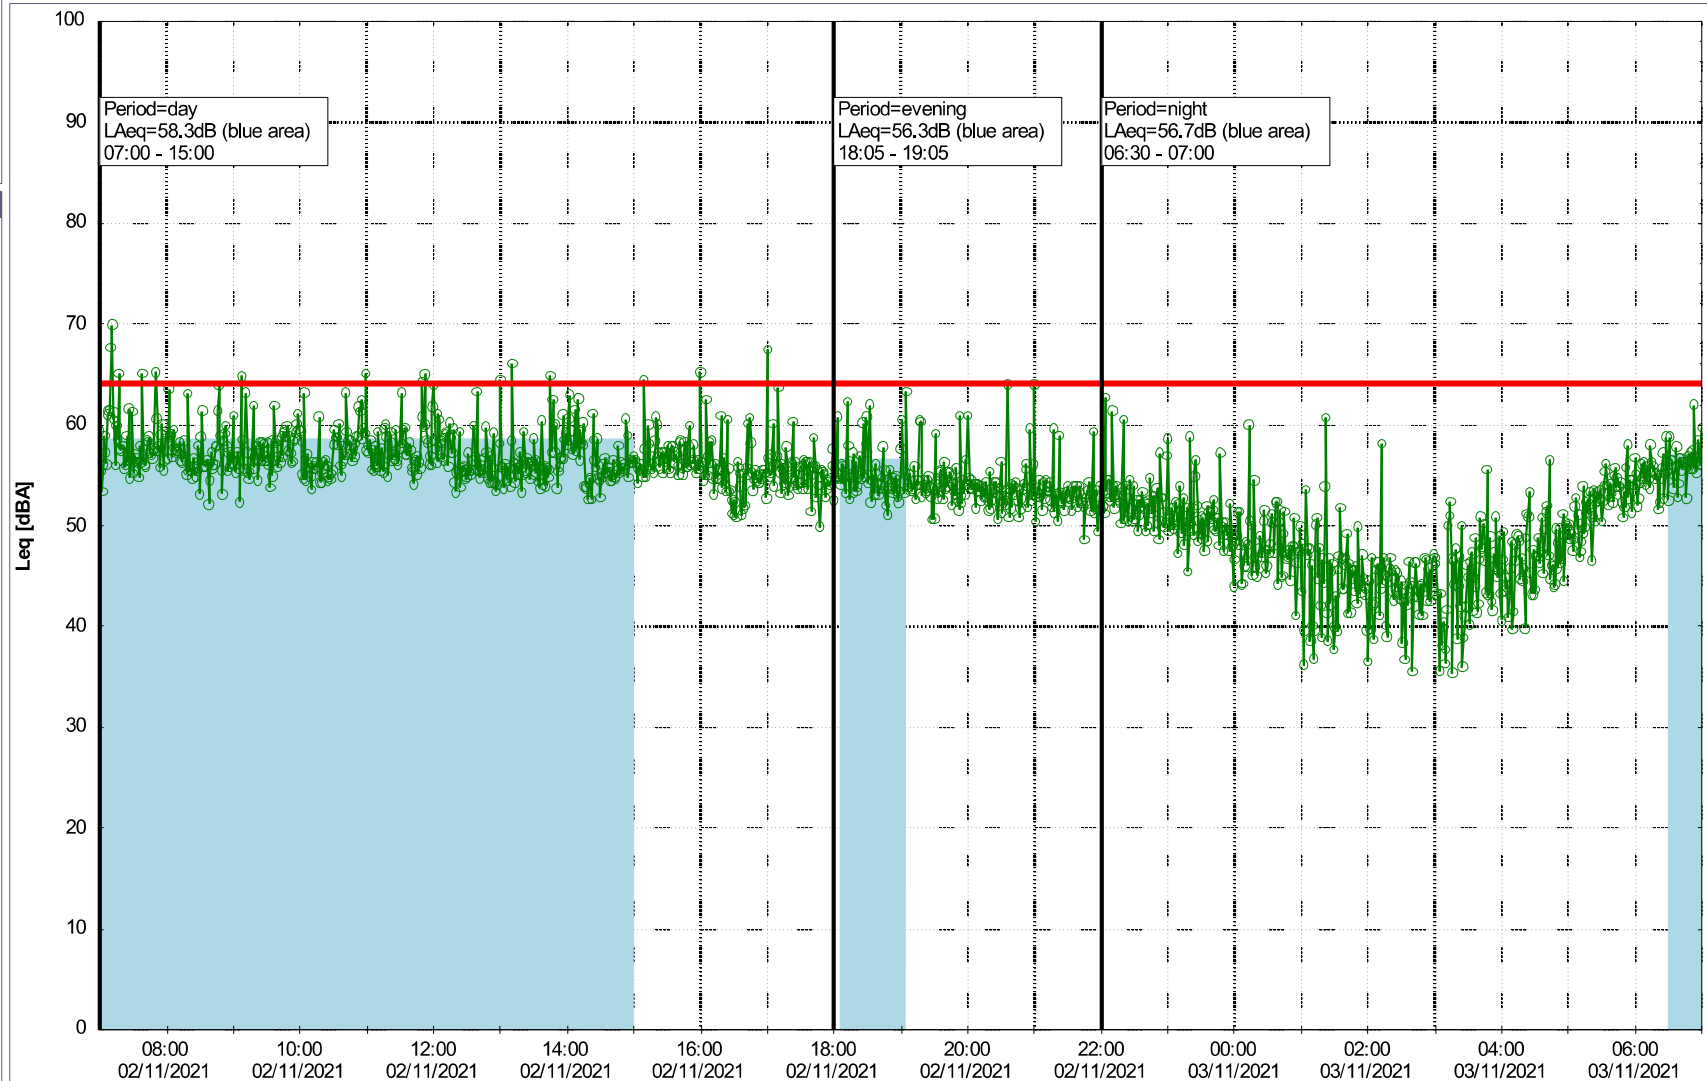

### Noise Time Related Diagram

○○○○ GAB\_NS01

Remarks

...

Project: Kronos Sydhavnen  
Construction: Gåsebæk  
Location: N-V

02/11/2021  
03/11/2021

Remarks

...

### Noise Time Related Diagram

○○○○ GAB\_NS01

Project: Kronos Sydhavnen  
Construction: Gåsebæk  
Location: N-V

03/11/2021  
04/11/2021

Remarks

...

### Noise Time Related Diagram

○○○○ GAB\_NS01

Project: Kronos Sydhavnen  
Construction: Gåsebæk  
Location: N-V

04/11/2021  
05/11/2021

### Noise Time Related Diagram

○○○○ GAB\_NS01

Remarks

...

Project: Kronos Sydhavnen  
Construction: Gåsebæk  
Location: N-V

05/11/2021  
06/11/2021