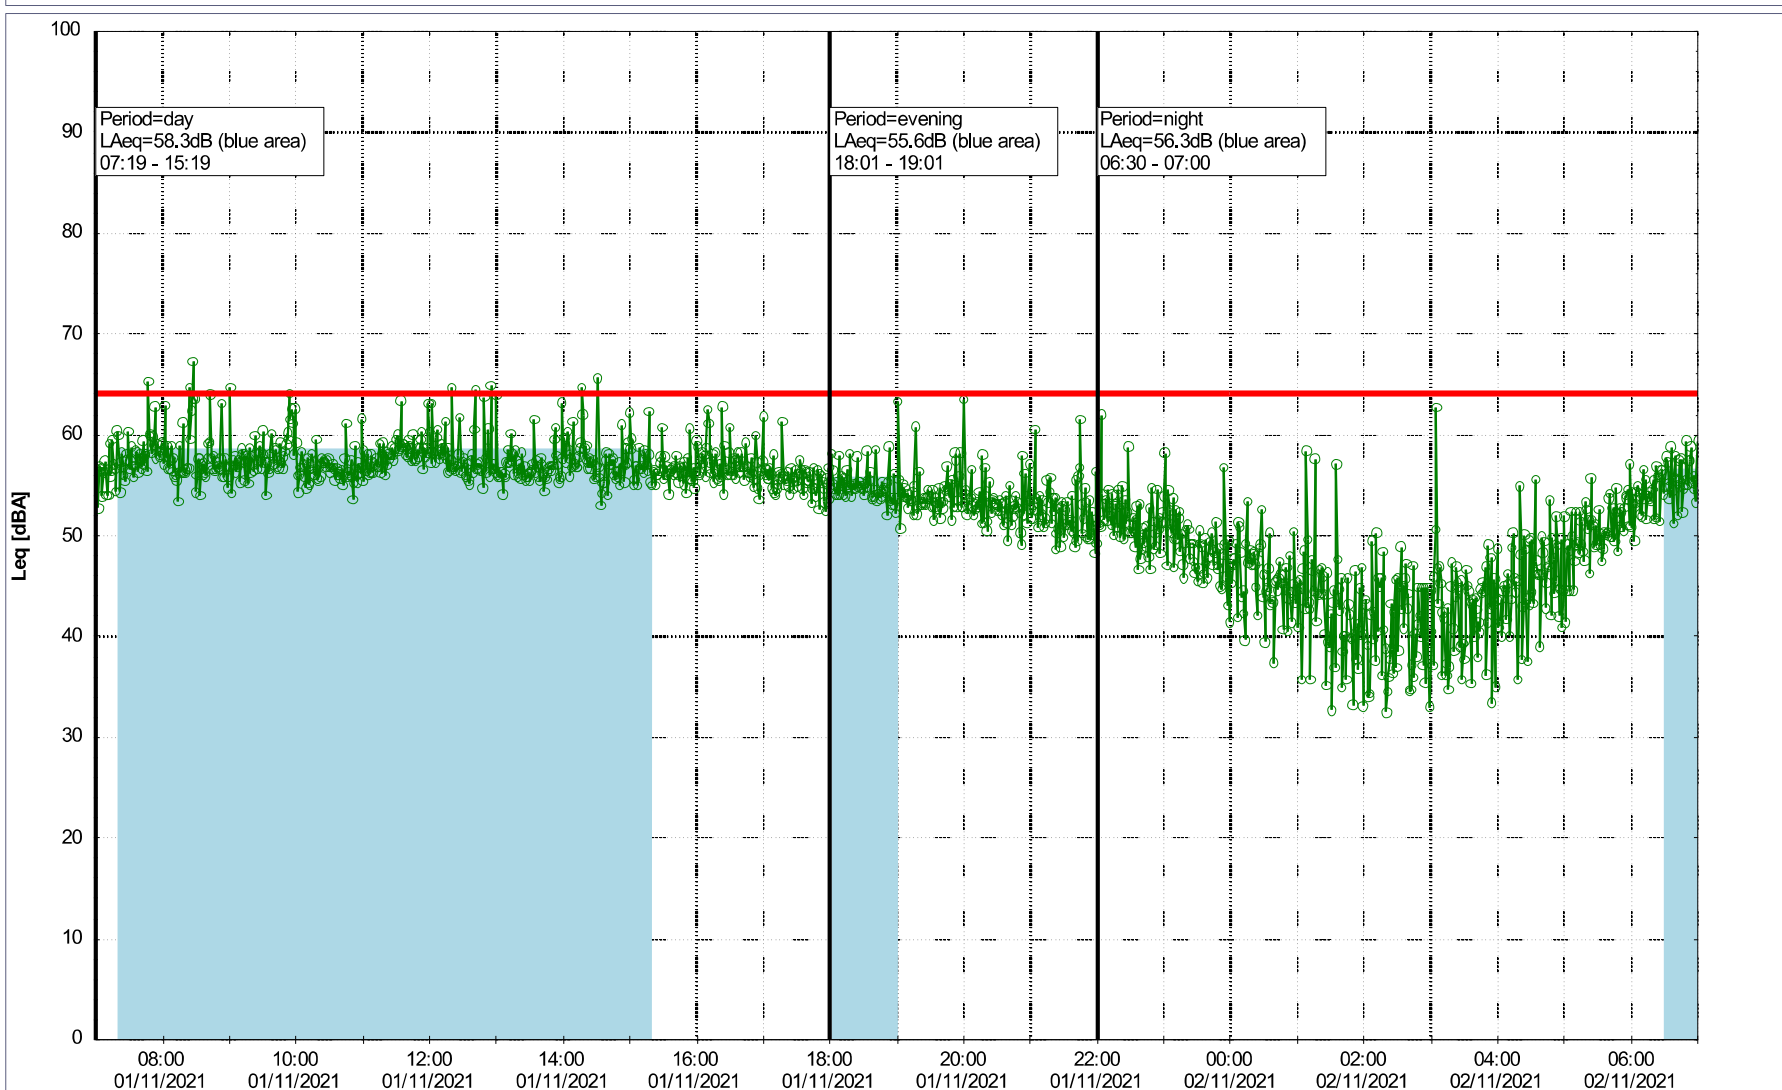

Project: Kronos Sydhavnen  
Construction: Gåsebæk  
Location: N-V

01/11/2021  
02/11/2021

### Noise Time Related Diagram

○○○○ GAB\_NS01

Remarks

...

Project: Kronos Sydhavnen  
Construction: Gåsebæk  
Location: N-V

02/11/2021  
03/11/2021

Remarks

...

### Noise Time Related Diagram

○○○○ GAB\_NS01

Project: Kronos Sydhavnen  
Construction: Gåsebæk  
Location: N-V

03/11/2021  
04/11/2021

Remarks

...

### Noise Time Related Diagram

○○○○ GAB\_NS01

Remarks

...

Project: Kronos Sydhavnen  
Construction: Gåsebæk  
Location: N-V

05/11/2021  
06/11/2021