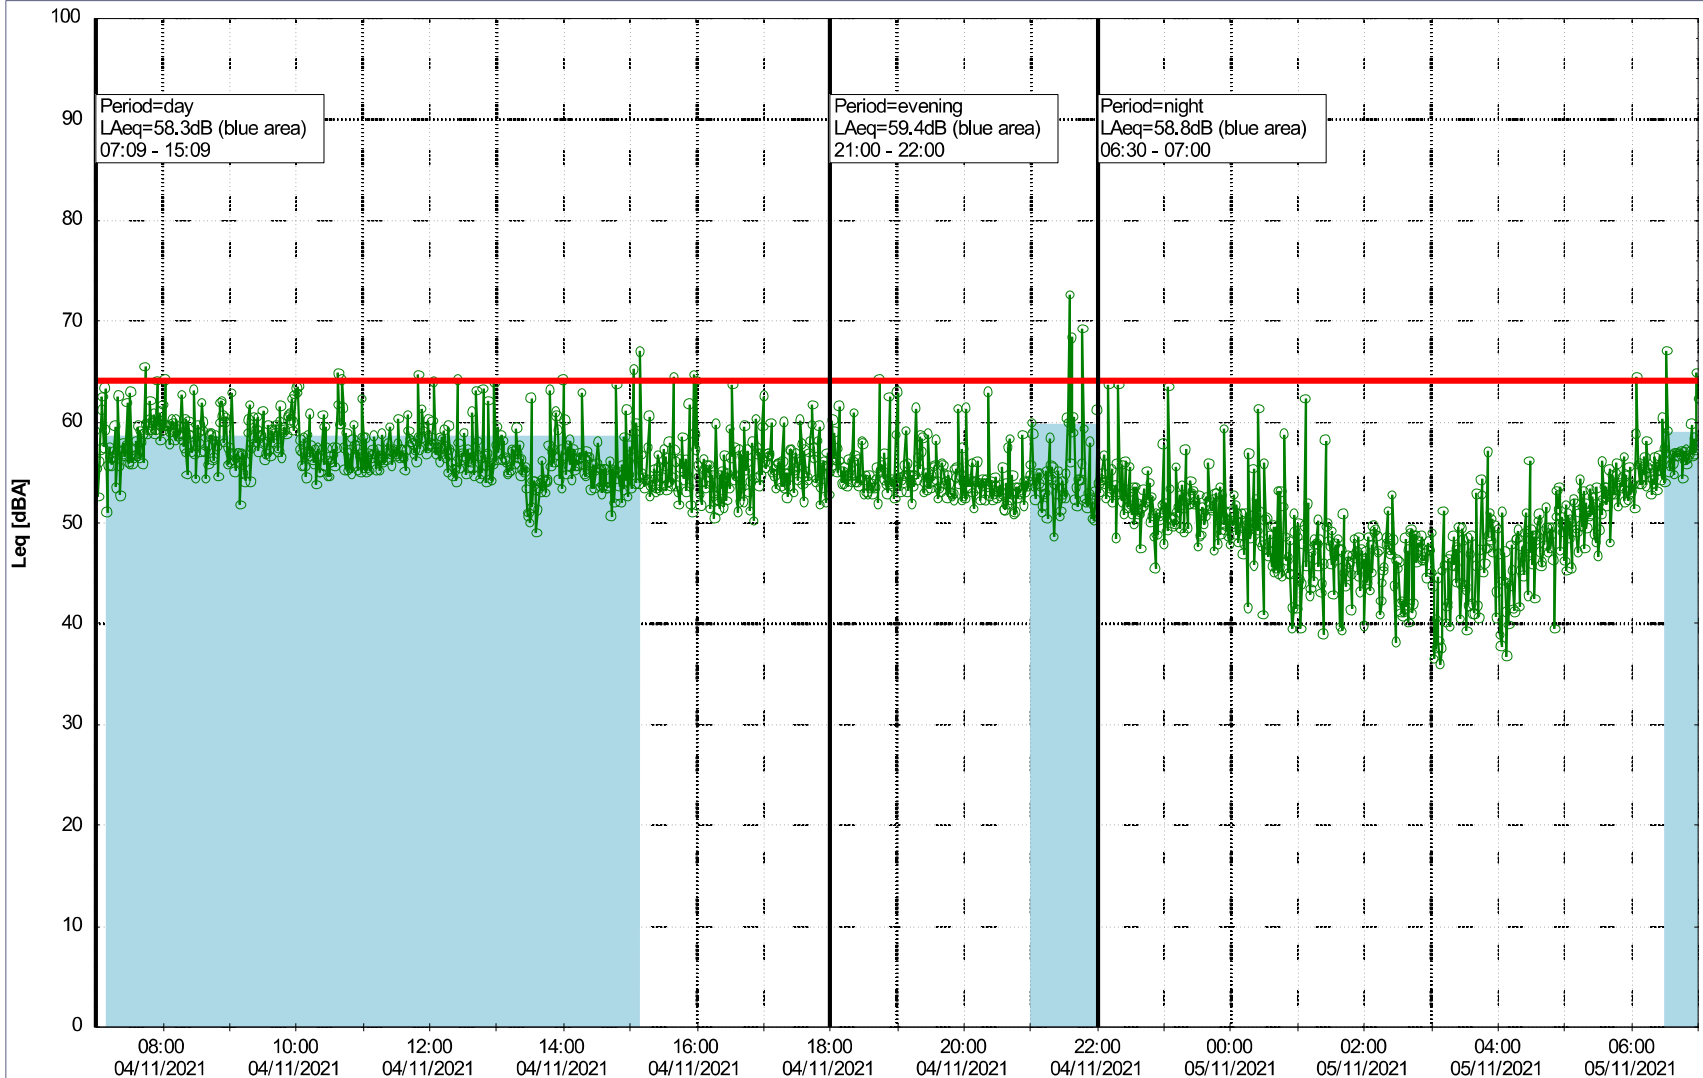

### Noise Time Related Diagram

○○○○ GAB\_NS01

Project: Kronos Sydhavnen  
Construction: Gåsebæk  
Location: N-V

04/11/2021  
05/11/2021

### Noise Time Related Diagram

○○○○ GAB\_NS01

Remarks

...

Project: Kronos Sydhavnen  
Construction: Gåsebæk  
Location: N-V

05/11/2021  
06/11/2021

### Noise Time Related Diagram

○○○○ GAB\_NS01

Remarks

...

**Project:** Kronos Sydhavnen  
**Construction:** Gåsebæk  
**Location:** N-V

Plan View

Remarks

...