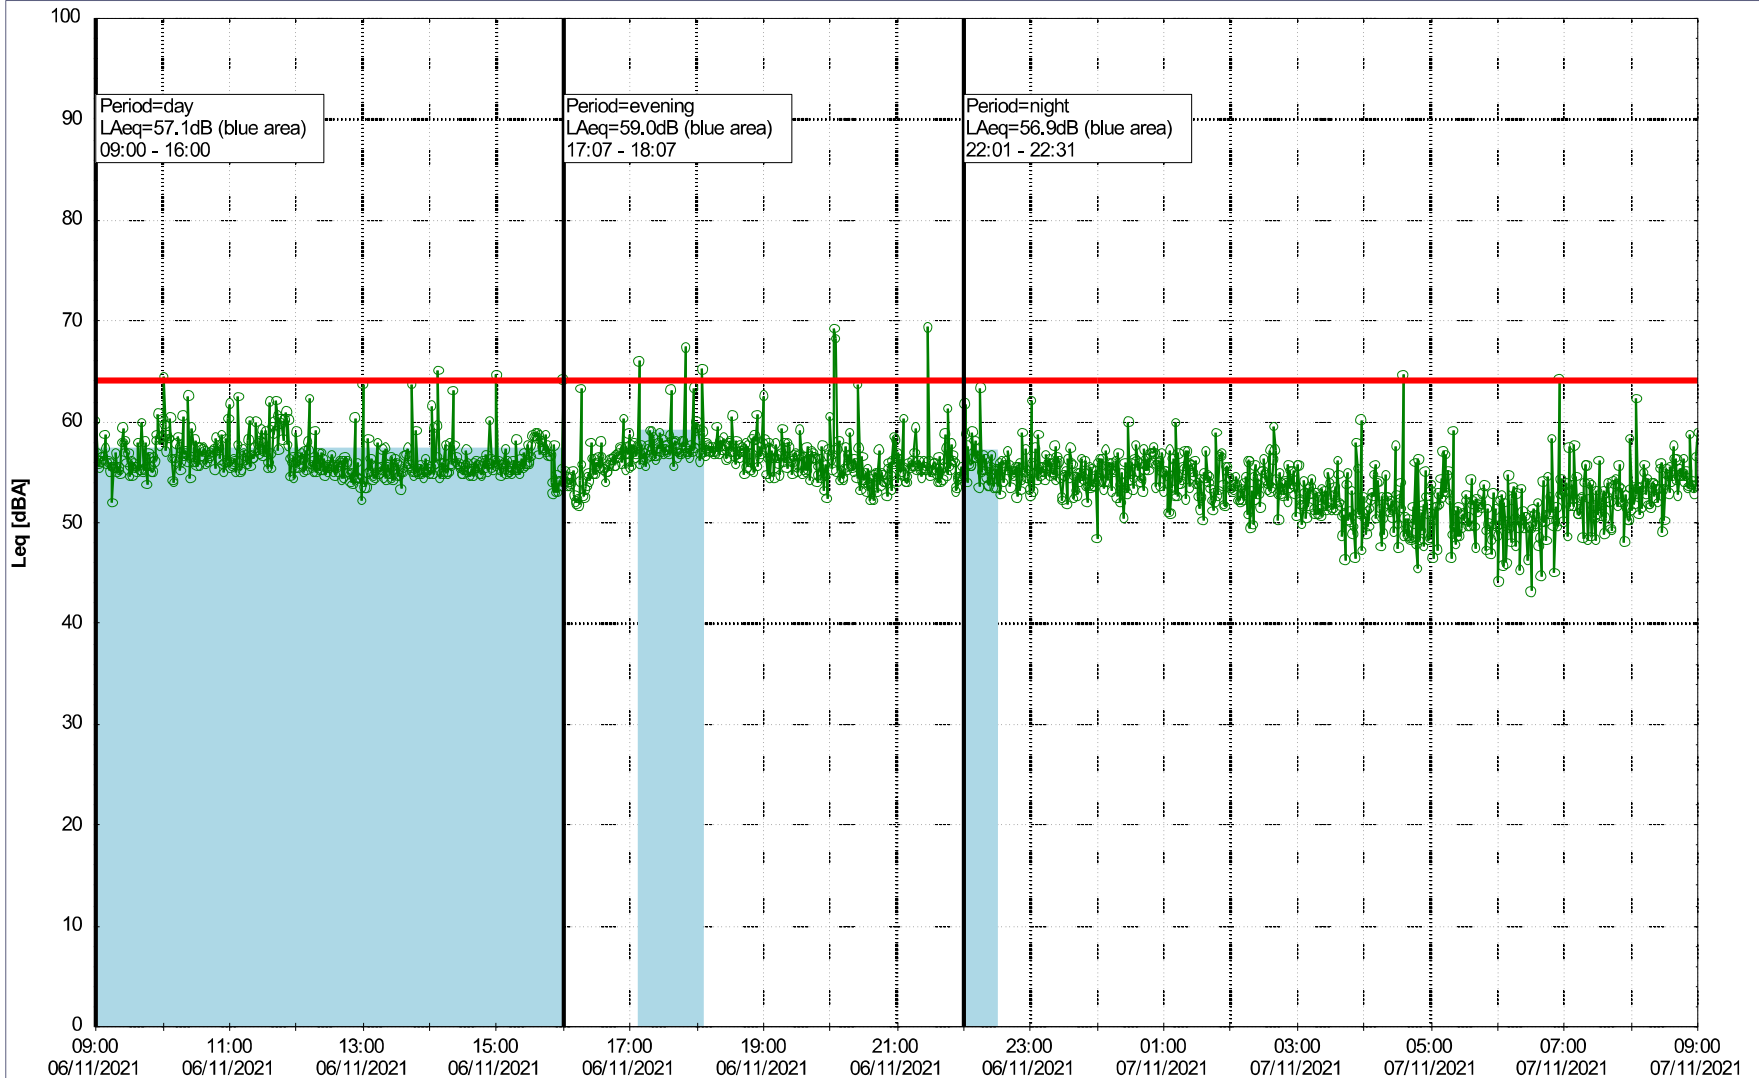

### Noise Time Related Diagram

○○○○ GAB\_NS01

Remarks

...

**Project:** Kronos Sydhavnen  
**Construction:** Gåsebæk  
**Location:** N-V

Plan View

Remarks

...

### Noise Time Related Diagram

06/11/2021  
07/11/2021

○○○○ GAB\_NS01

Project: Kronos Sydhavnen  
Construction: Gåsebæk  
Location: N-V

Plan View

Remarks

...