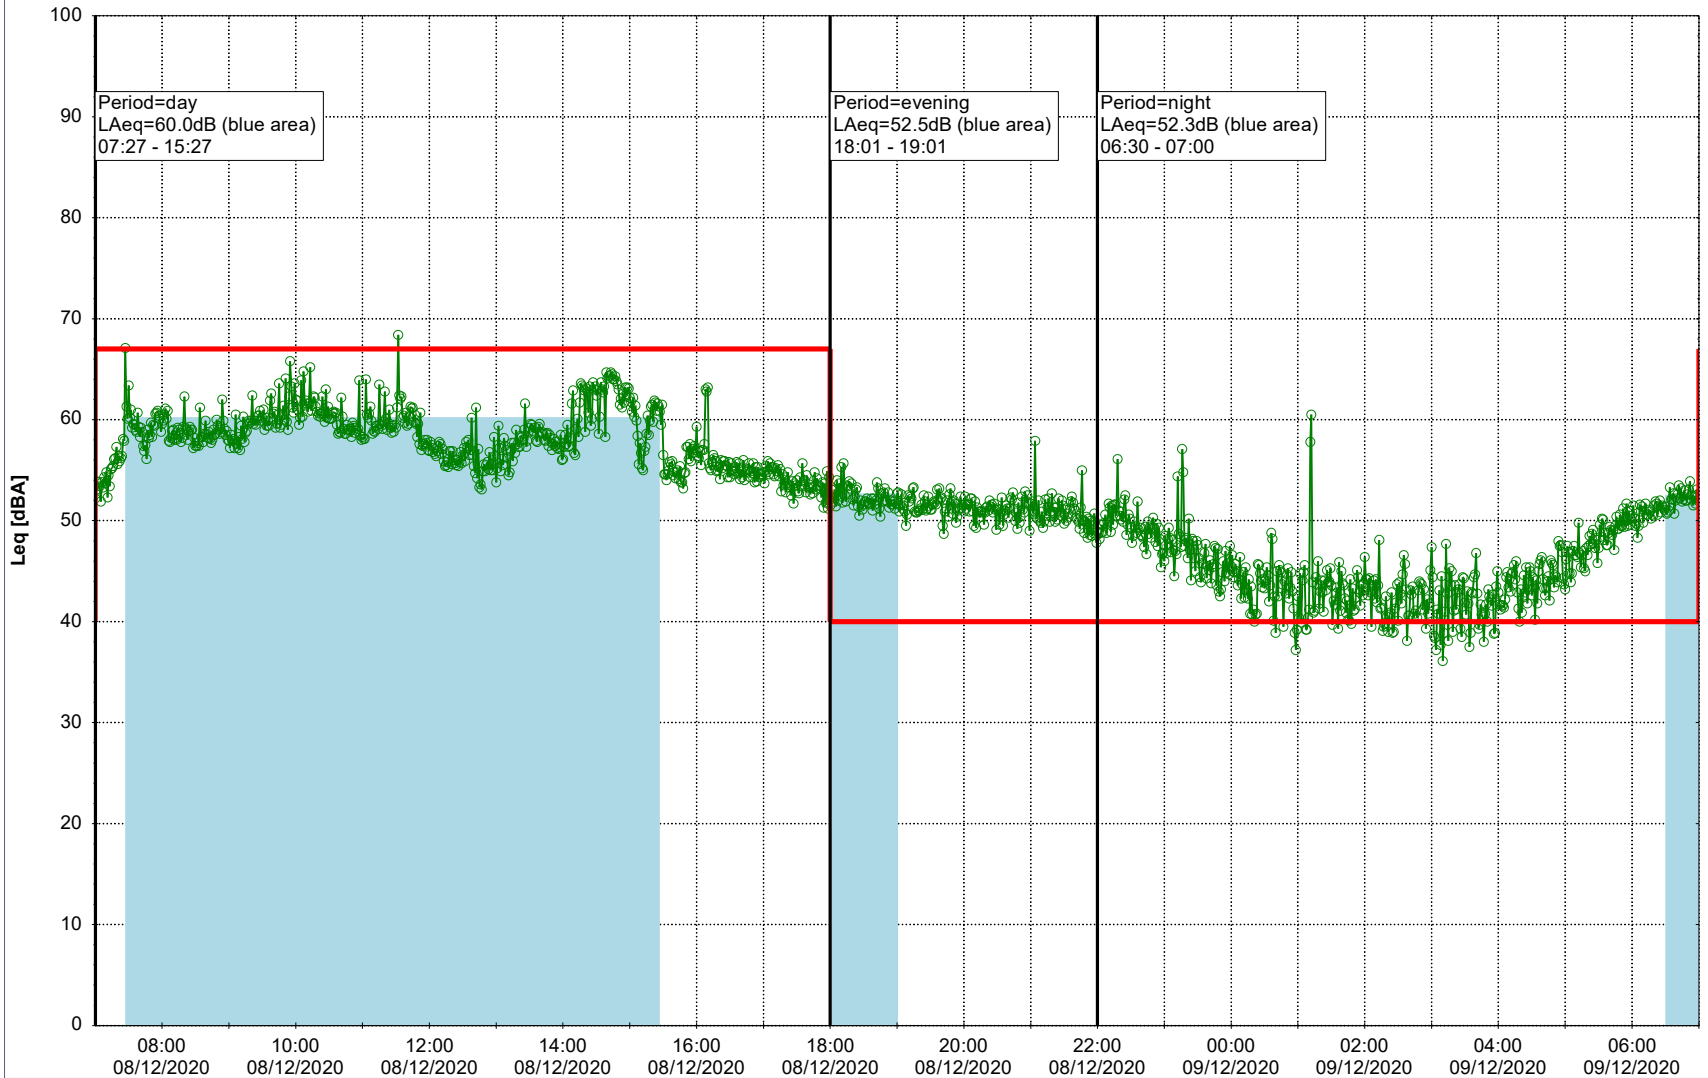

Plan View

0 5 10 15 20 [m]

Remarks

...

Noise Time Related Diagram

08/12/2020
09/12/2020

○○○○ SLU_NS01

Project: Kronos Sydhavnen
Construction: Sluseholmen
Location: N-V

Plan View

Remarks

...

Noise Time Related Diagram

09/12/2020
10/12/2020

SLU_NS01

Project: Kronos Sydhavnen
Construction: Sluseholmen
Location: N-V

Plan View

0 5 10 15 20 [m]

Remarks

...

Noise Time Related Diagram

10/12/2020
11/12/2020

○○○○ SLU_NS01

Project: Kronos Sydhavnen
Construction: Sluseholmen
Location: N-V

Plan View

0 5 10 15 20 [m]

Remarks

...

Noise Time Related Diagram

12/12/2020
13/12/2020

○○○○ SLU_NS01

Project: Kronos Sydhavnen
Construction: Sluseholmen
Location: N-V

Plan View