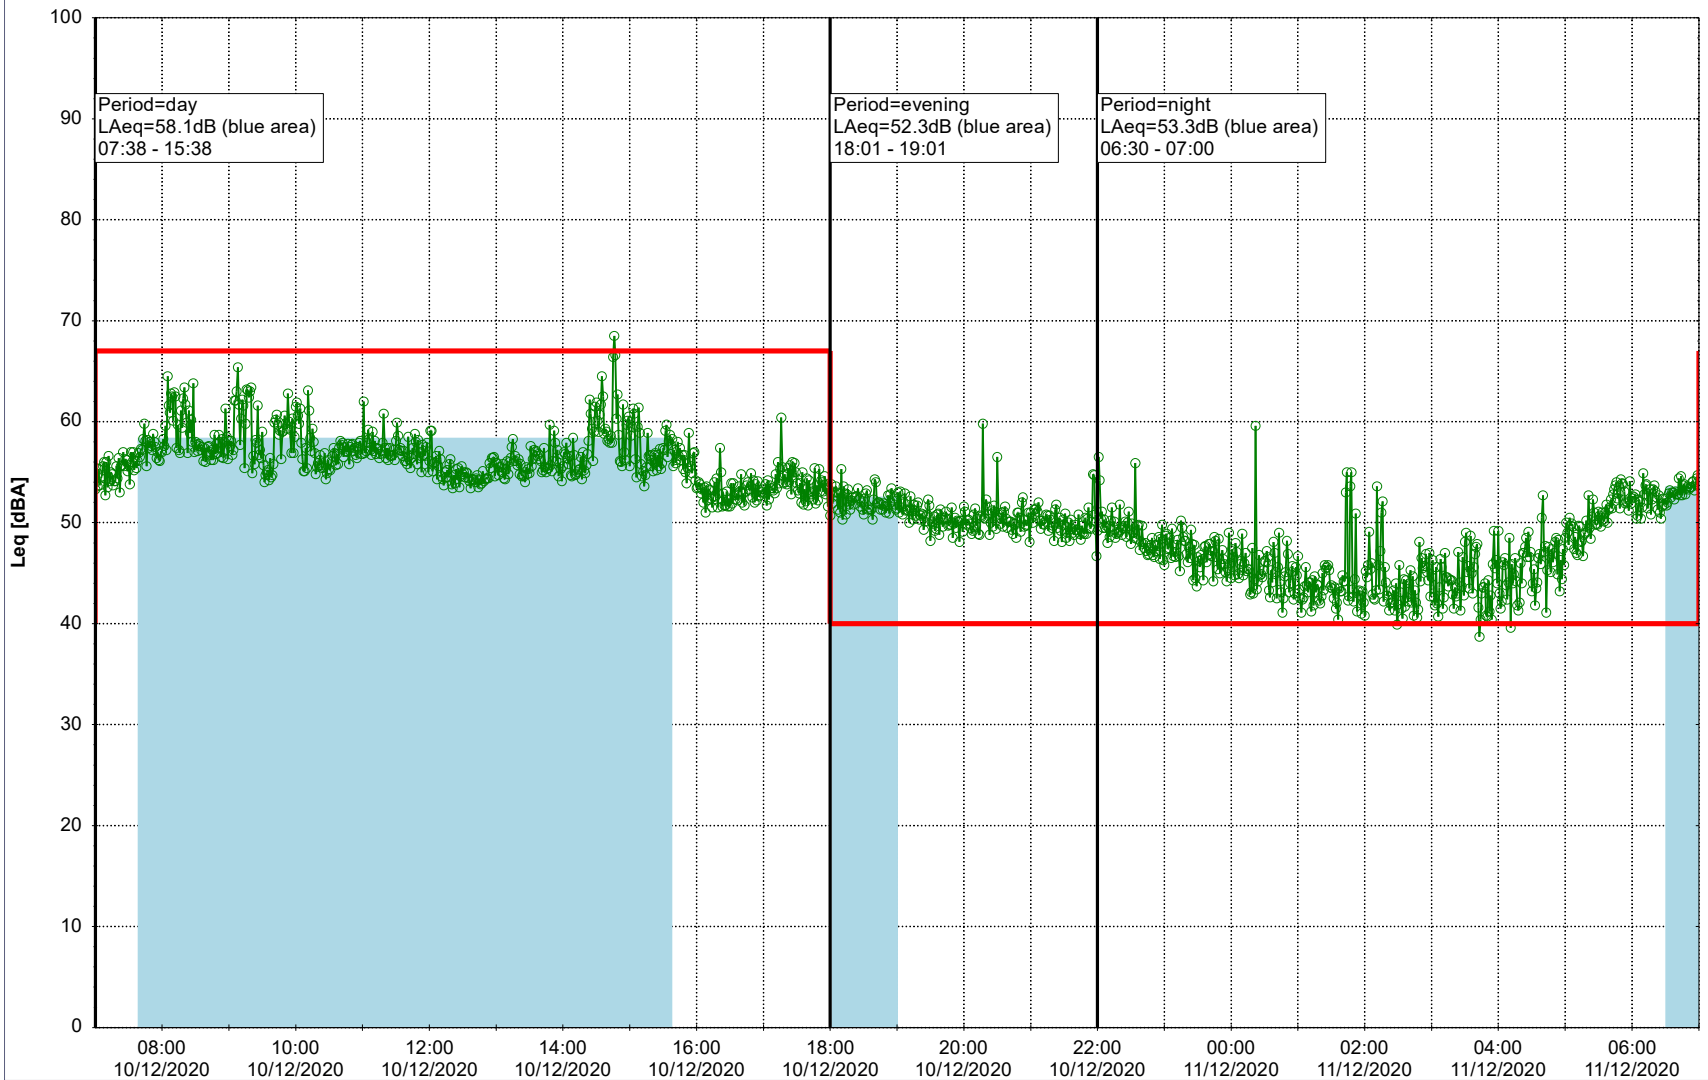

0 5 10 15 20 [m]

Remarks

...

Noise Time Related Diagram

10/12/2020
11/12/2020

○○○○ SLU_NS01

Project: Kronos Sydhavnen
Construction: Sluseholmen
Location: N-V

Plan View

0 5 10 15 20 [m]

Remarks

...

Noise Time Related Diagram

11/12/2020
12/12/2020

○○○○ SLU_NS01

Project: Kronos Sydhavnen
Construction: Sluseholmen
Location: N-V

Plan View

0 5 10 15 20 [m]

Remarks

...

Noise Time Related Diagram

12/12/2020
13/12/2020

○○○○ SLU_NS01

Project: Kronos Sydhavnen
Construction: Sluseholmen
Location: N-V

Plan View