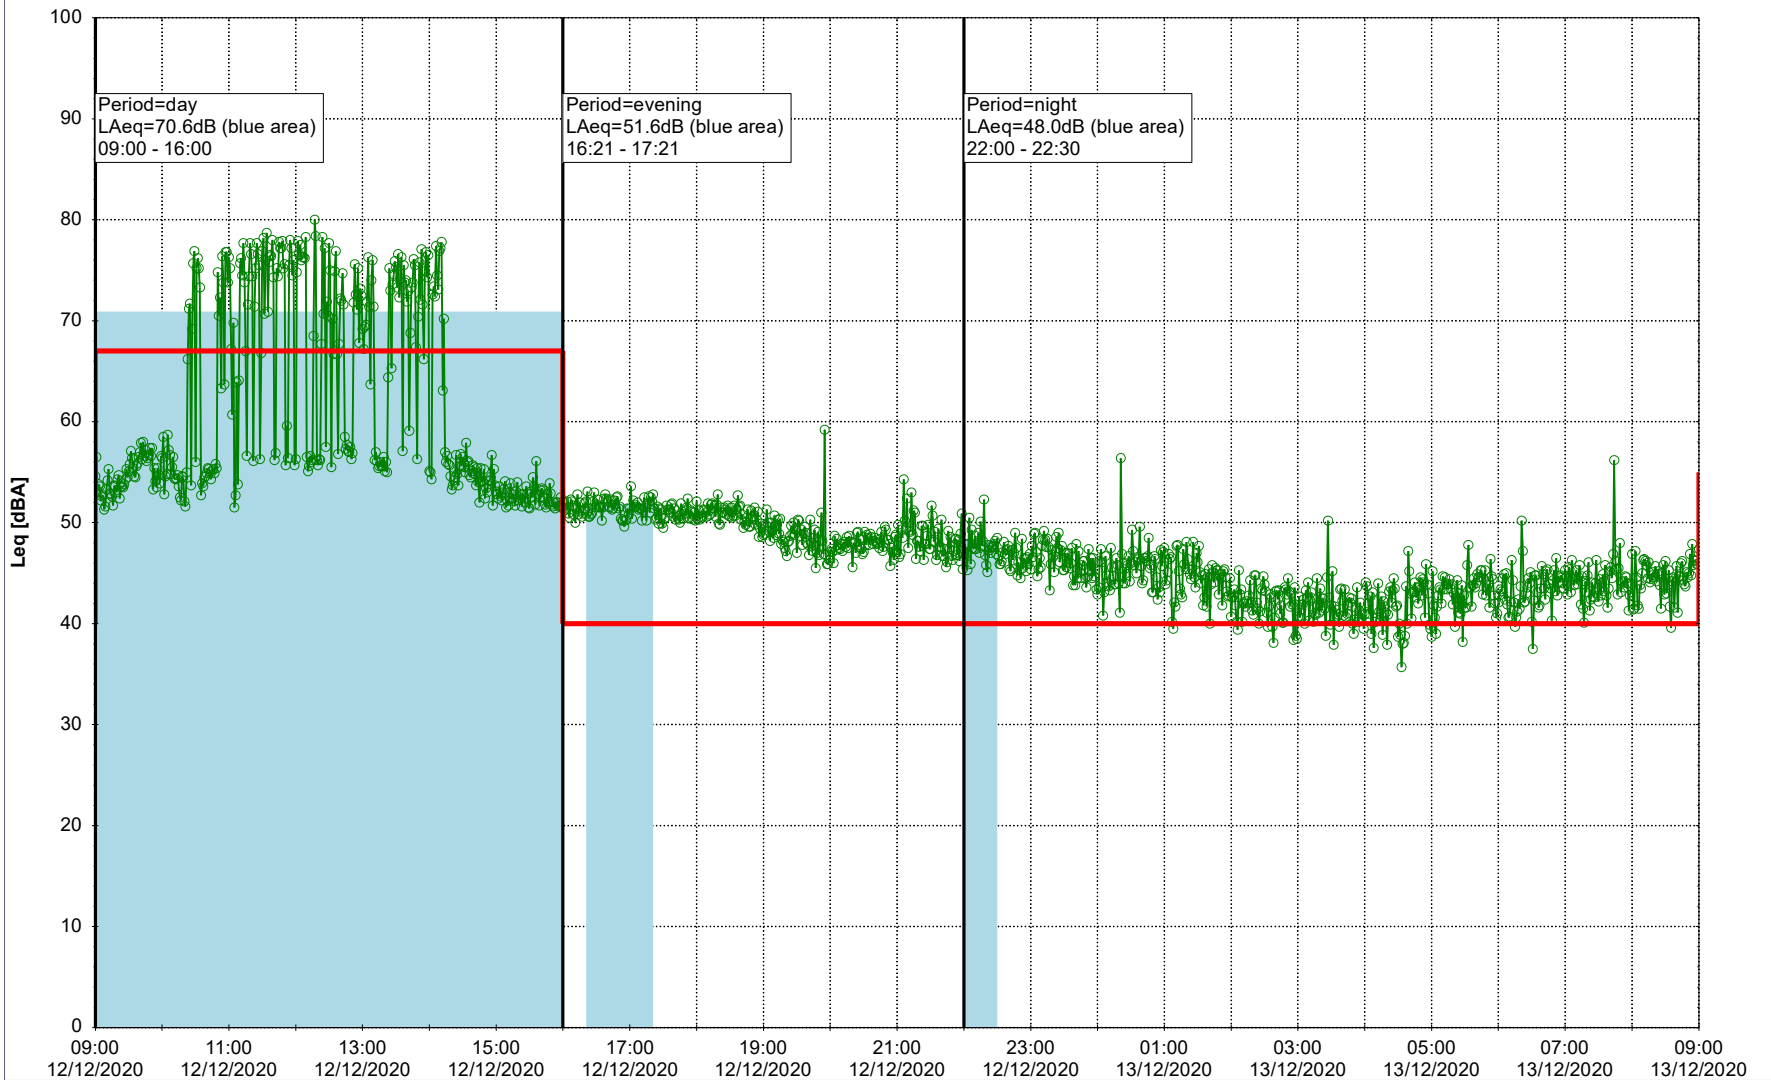

0 5 10 15 20 [m]

Remarks

...

Noise Time Related Diagram

11/12/2020
12/12/2020

○○○○ SLU_NS01

Project: Kronos Sydhavnen
Construction: Sluseholmen
Location: N-V

Plan View

0 5 10 15 20 [m]

Remarks

...

Noise Time Related Diagram

12/12/2020
13/12/2020

○○○○ SLU_NS01

Project: Kronos Sydhavnen
Construction: Sluseholmen
Location: N-V

Plan View

0 5 10 15 20 [m]

Remarks

...

Noise Time Related Diagram

13/12/2020
14/12/2020

○○○○ SLU_NS01