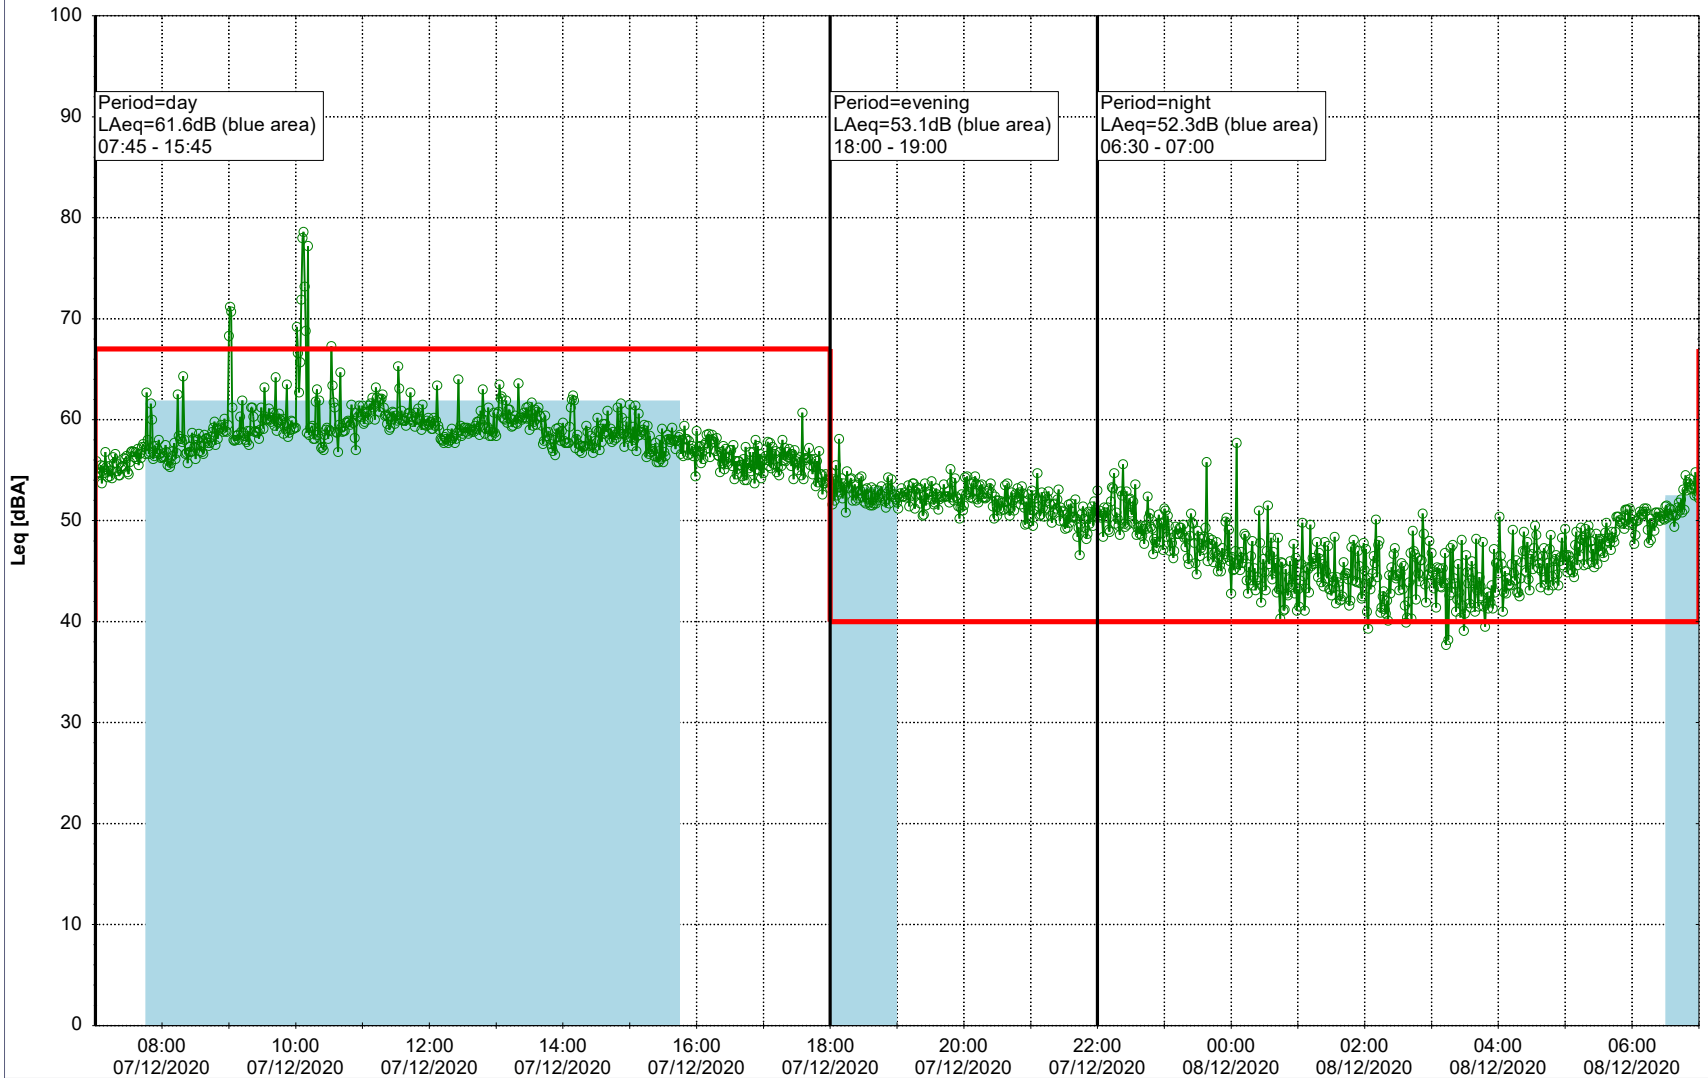

Project: Kronos Sydhavnen
Construction: Sluseholmen
Location: N-V

Plan View

Remarks

...

Noise Time Related Diagram

07/12/2020
08/12/2020

SLU_NS01

Project: Kronos Sydhavnen
Construction: Sluseholmen
Location: N-V

Plan View

0 5 10 15 20 [m]

Remarks

...

Noise Time Related Diagram

08/12/2020
09/12/2020

○○○○ SLU_NS01

Project: Kronos Sydhavnen
Construction: Sluseholmen
Location: N-V

Plan View

Remarks

...

Noise Time Related Diagram

09/12/2020
10/12/2020

SLU_NS01

Project: Kronos Sydhavnen
Construction: Sluseholmen
Location: N-V

Plan View

0 5 10 15 20 [m]

Remarks

...

Noise Time Related Diagram

12/12/2020
13/12/2020

○○○○ SLU_NS01

Project: Kronos Sydhavnen
Construction: Sluseholmen
Location: N-V

Plan View