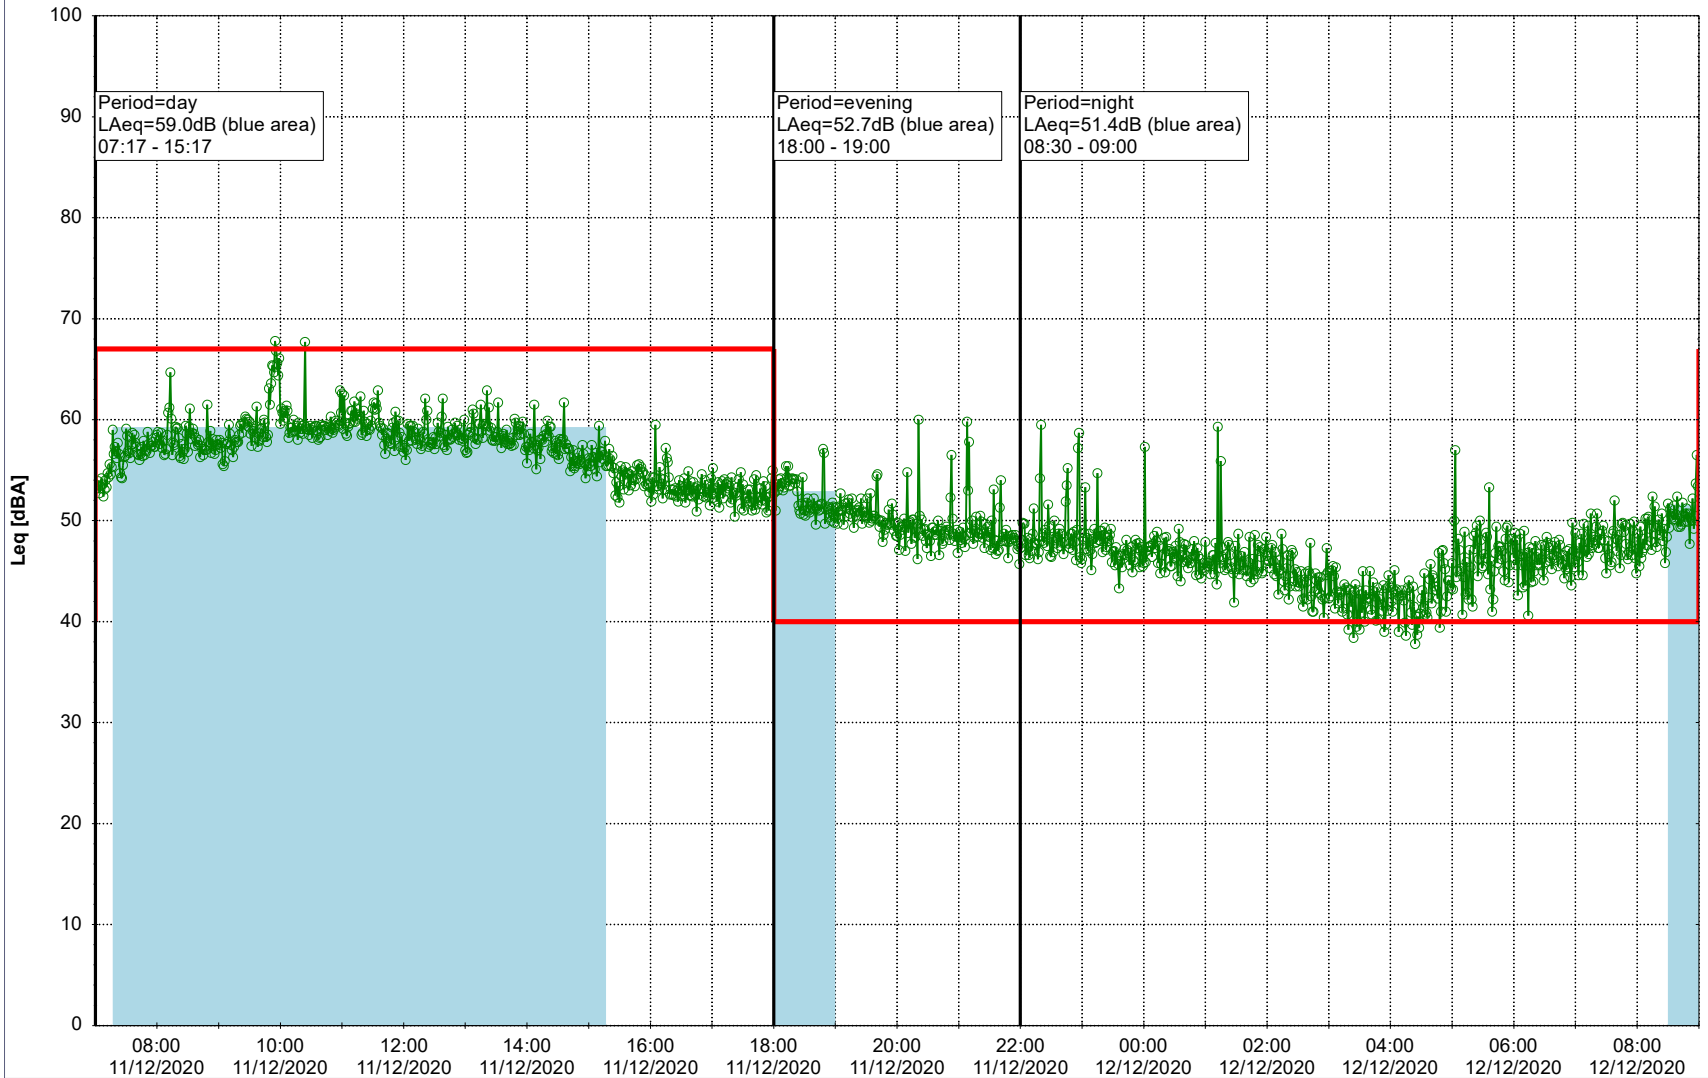

0 5 10 15 20 [m]

Remarks

...

Noise Time Related Diagram

11/12/2020
12/12/2020

○○○○ SLU_NS01

Project: Kronos Sydhavnen
Construction: Sluseholmen
Location: N-V

Plan View

0 5 10 15 20 [m]

Remarks

...

Noise Time Related Diagram

12/12/2020
13/12/2020

○○○○ SLU_NS01

Project: Kronos Sydhavnen
Construction: Sluseholmen
Location: N-V

Plan View