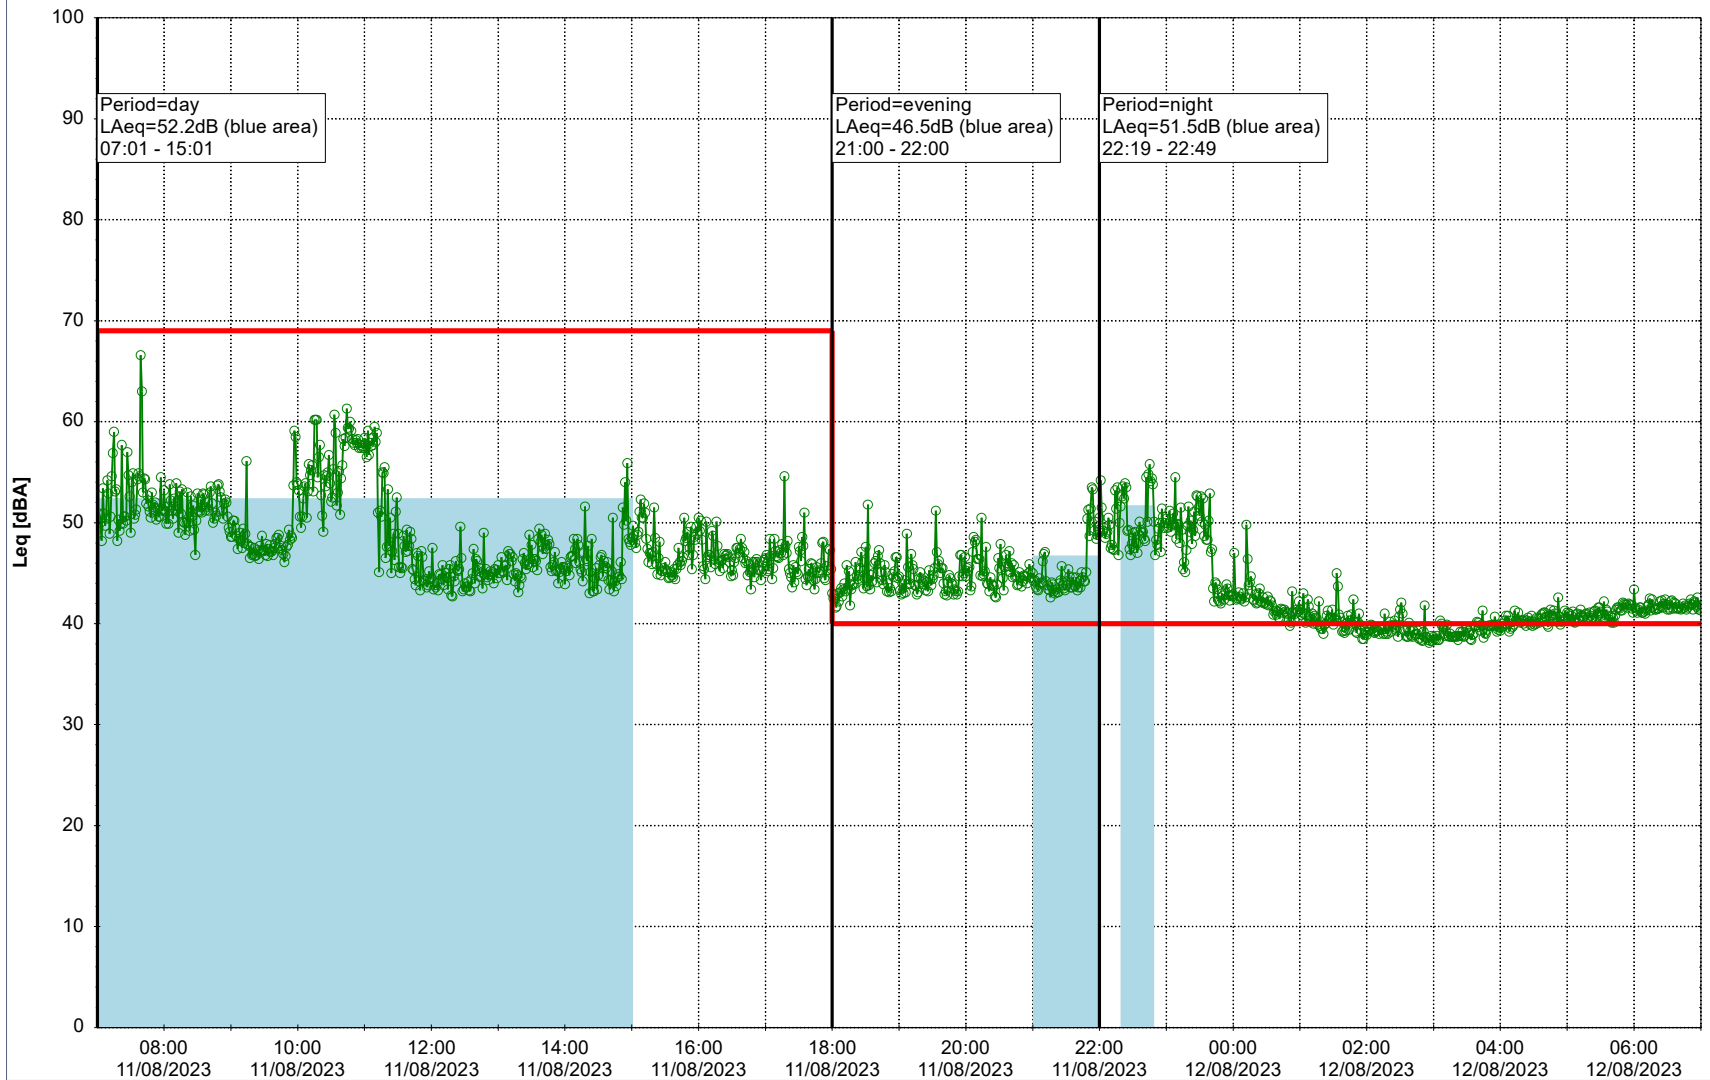

- Ørsted Værket

Noise Time Related Diagram

10/08/2023
11/08/2023

○○○ EBR-OVK_NS02

Project: Kronos Sydhavnen
Construction: Enghave Brygge
Location: N-V

Plan View

Remarks

- Ørsted Værket

Noise Time Related Diagram

11/08/2023
12/08/2023

○○○ EBR-OVK_NS02

Project: Kronos Sydhavnen
Construction: Enghave Brygge
Location: N-V

Plan View

Remarks

- Ørsted Værket

Noise Time Related Diagram