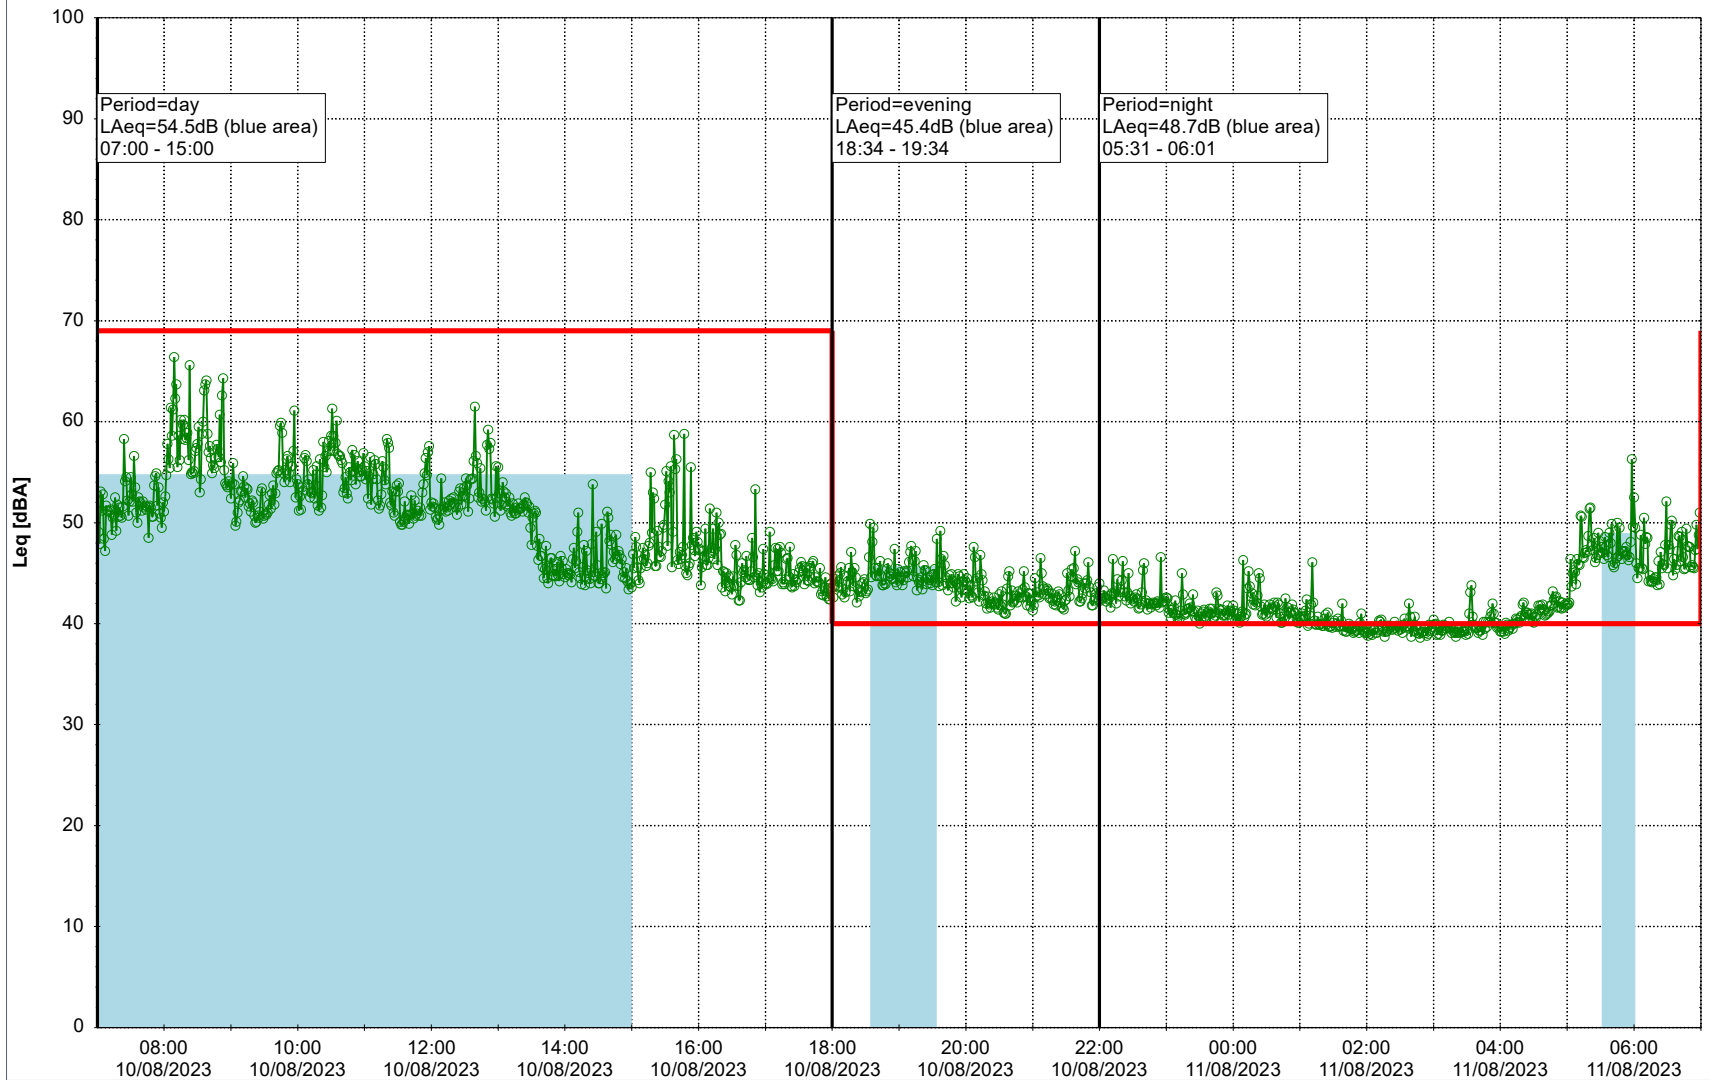

Remarks

- Ørsted Værket

Noise Time Related Diagram

09/08/2023
10/08/2023

○○○ EBR-OVK_NS02

Project: Kronos Sydhavnen
Construction: Enghave Brygge
Location: N-V

Plan View

Remarks

- Ørsted Værket

Noise Time Related Diagram

10/08/2023
11/08/2023

○○○ EBR-OVK_NS02

Project: Kronos Sydhavnen
Construction: Enghave Brygge
Location: N-V

Plan View

Remarks

- Ørsted Værket