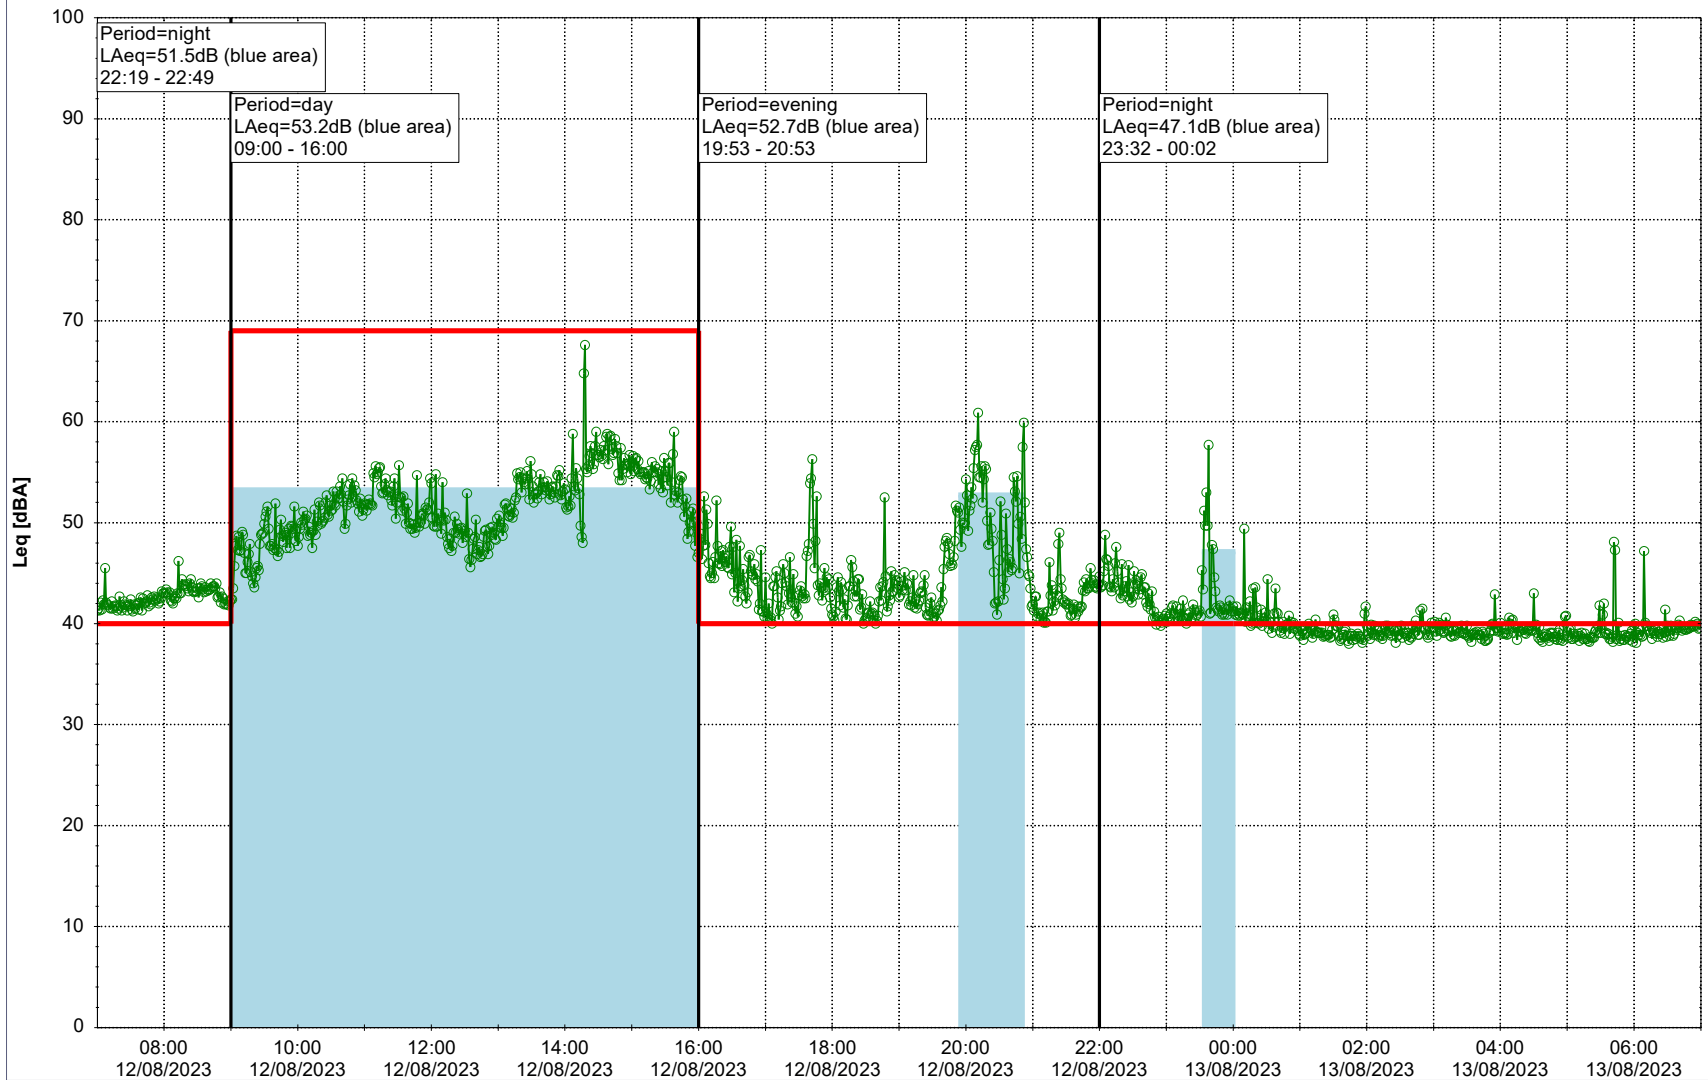

- Ørsted Værket

Noise Time Related Diagram

10/08/2023
11/08/2023

○○○ EBR-OVK_NS02

Project: Kronos Sydhavnen
Construction: Enghave Brygge
Location: N-V

Plan View

Remarks

- Ørsted Værket

Noise Time Related Diagram

11/08/2023
12/08/2023

○○○ EBR-OVK_NS02

Project: Kronos Sydhavnen
Construction: Enghave Brygge
Location: N-V

Plan View

Remarks

- Ørsted Værket

Noise Time Related Diagram

12/08/2023
13/08/2023

○○○ EBR-OVK_NS02

Project: Kronos Sydhavnen
Construction: Enghave Brygge
Location: N-V

Plan View

Remarks

- Ørsted Værket

Noise Time Related Diagram

13/08/2023
14/08/2023