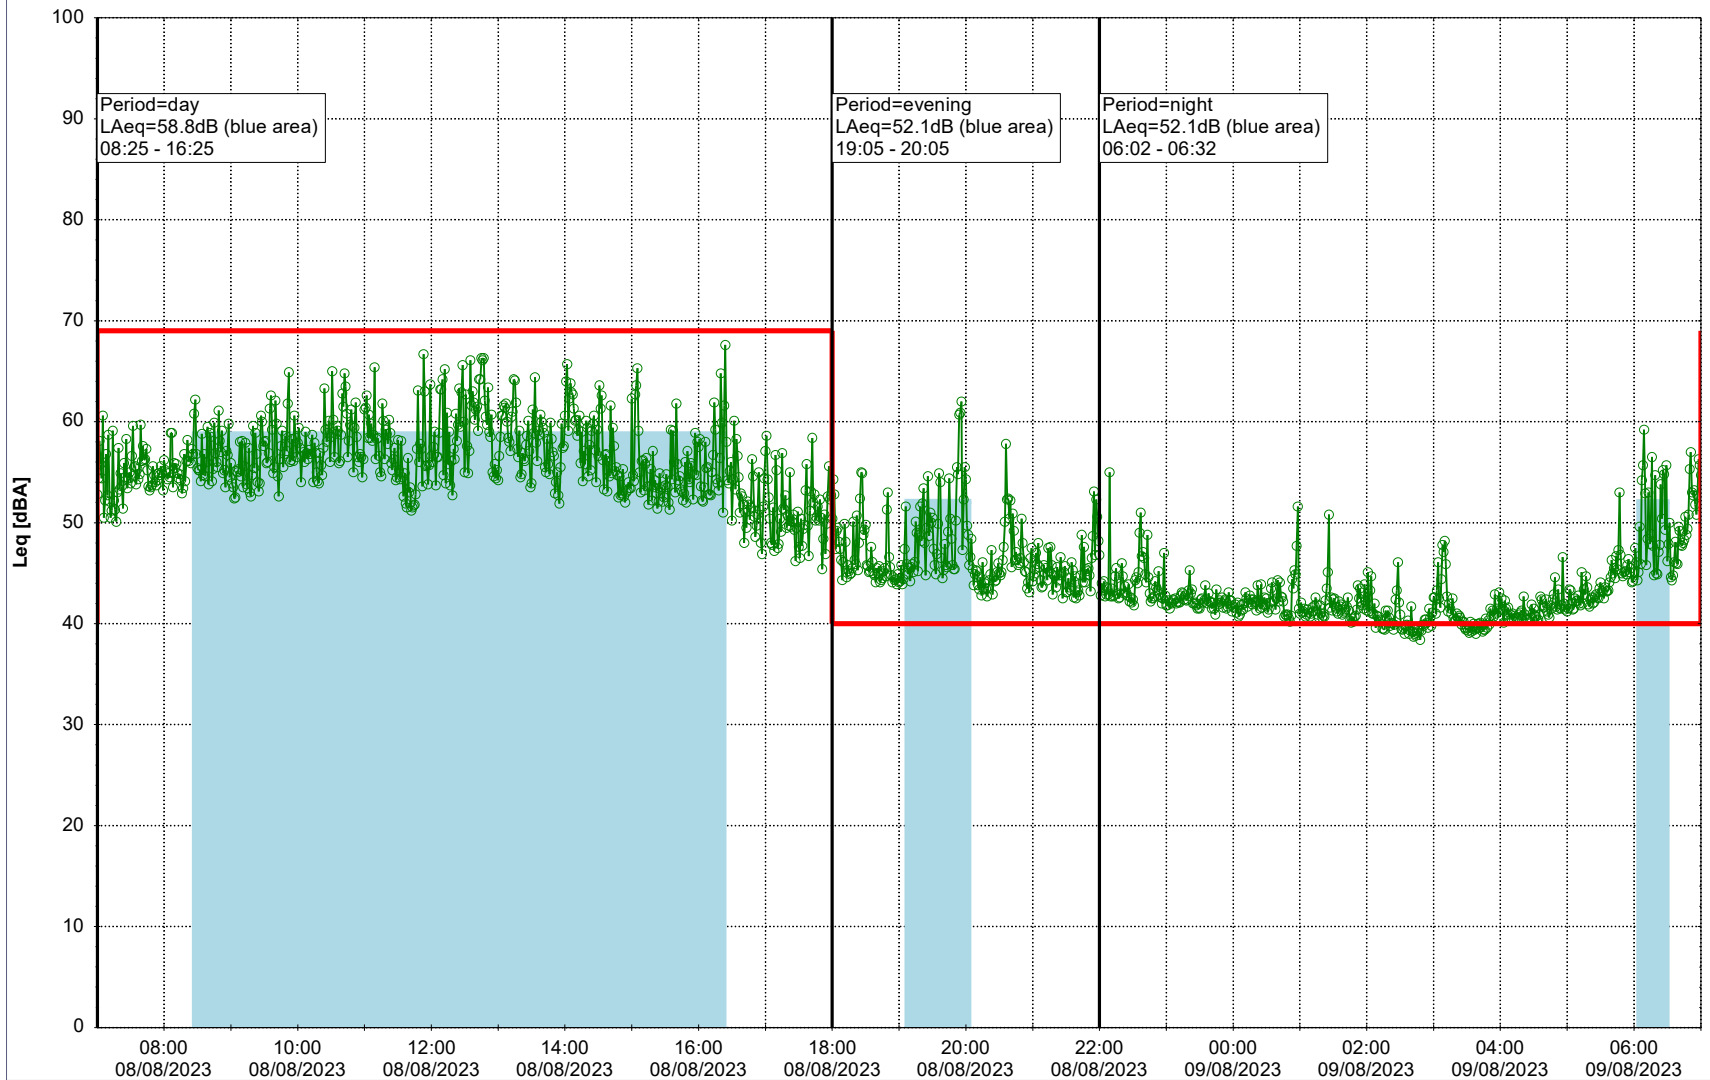

Plan View

Remarks

- Ørsted Værket

Noise Time Related Diagram

08/08/2023
09/08/2023

○○○ EBR-OVK_NS02

Project: Kronos Sydhavnen
Construction: Enghave Brygge
Location: N-V

Plan View

Remarks

- Ørsted Værket

Noise Time Related Diagram

09/08/2023
10/08/2023

○○○ EBR-OVK_NS02

Project: Kronos Sydhavnen
Construction: Enghave Brygge
Location: N-V

Plan View

Remarks

- Ørsted Værket

Noise Time Related Diagram

10/08/2023
11/08/2023

○○○ EBR-OVK_NS02

Project: Kronos Sydhavnen
Construction: Enghave Brygge
Location: N-V

Plan View

Remarks

- Ørsted Værket