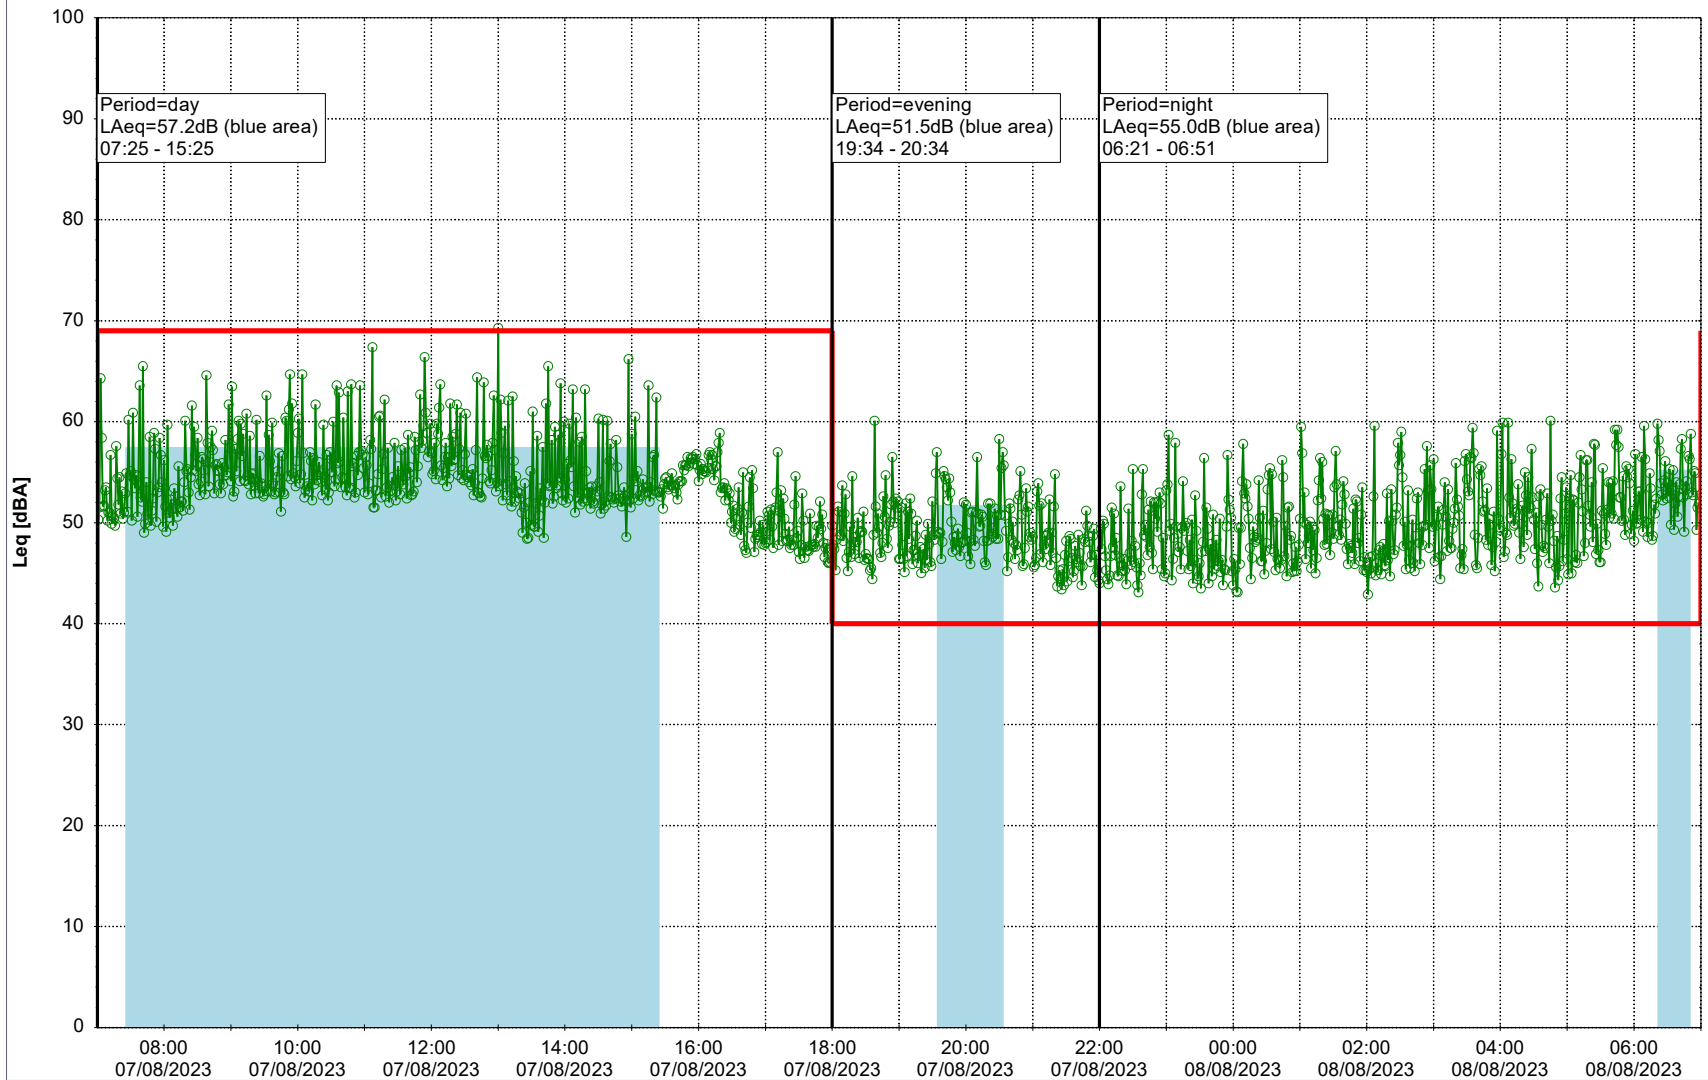

Project: Kronos Sydhavnen
Construction: Enghave Brygge
Location: N-V

Plan View

Remarks

- Ørsted Værket

Noise Time Related Diagram

07/08/2023
08/08/2023

○○○ EBR-OVK_NS02

Project: Kronos Sydhavnen
Construction: Enghave Brygge
Location: N-V

Plan View

Remarks

- Ørsted Værket

Noise Time Related Diagram

08/08/2023
09/08/2023

○○○ EBR-OVK_NS02

Project: Kronos Sydhavnen
Construction: Enghave Brygge
Location: N-V

Plan View