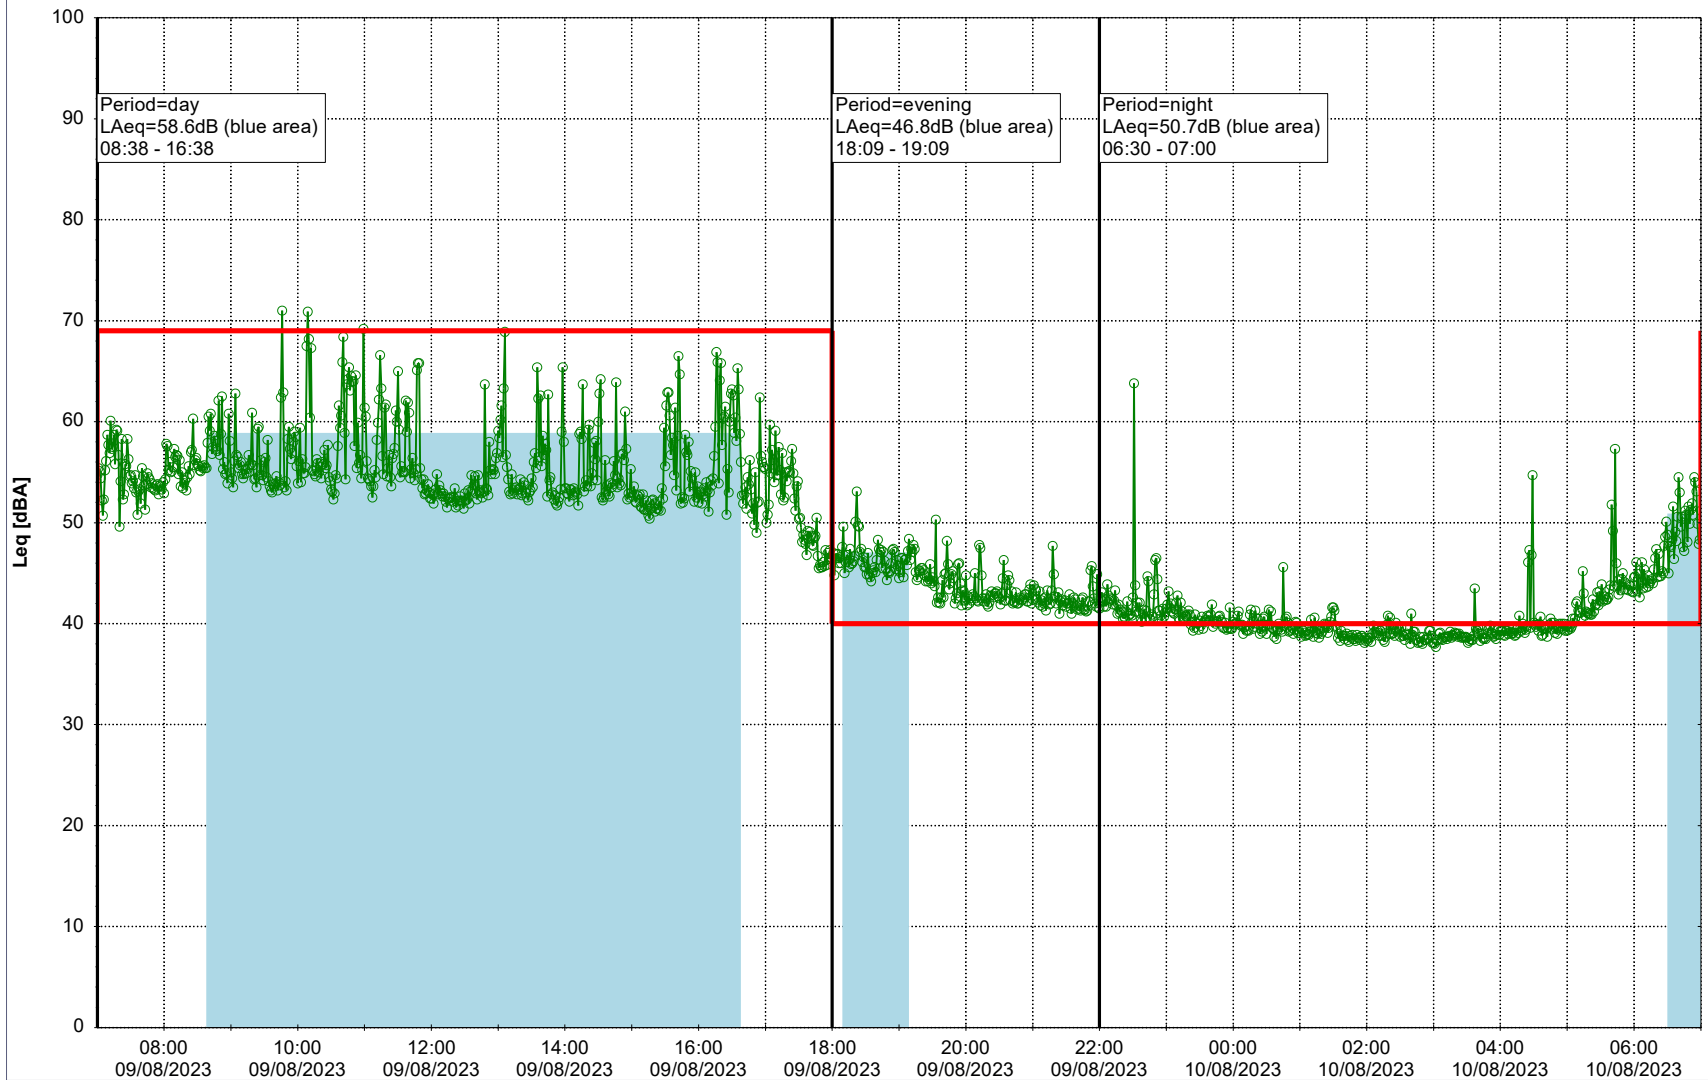

Plan View

Remarks

- Ørsted Værket

Noise Time Related Diagram

08/08/2023
09/08/2023

○○○ EBR-OVK_NS02

Project: Kronos Sydhavnen
Construction: Enghave Brygge
Location: N-V

Plan View

Remarks

- Ørsted Værket

Noise Time Related Diagram

09/08/2023
10/08/2023

○○○ EBR-OVK_NS02

Project: Kronos Sydhavnen
Construction: Enghave Brygge
Location: N-V

Plan View

Remarks