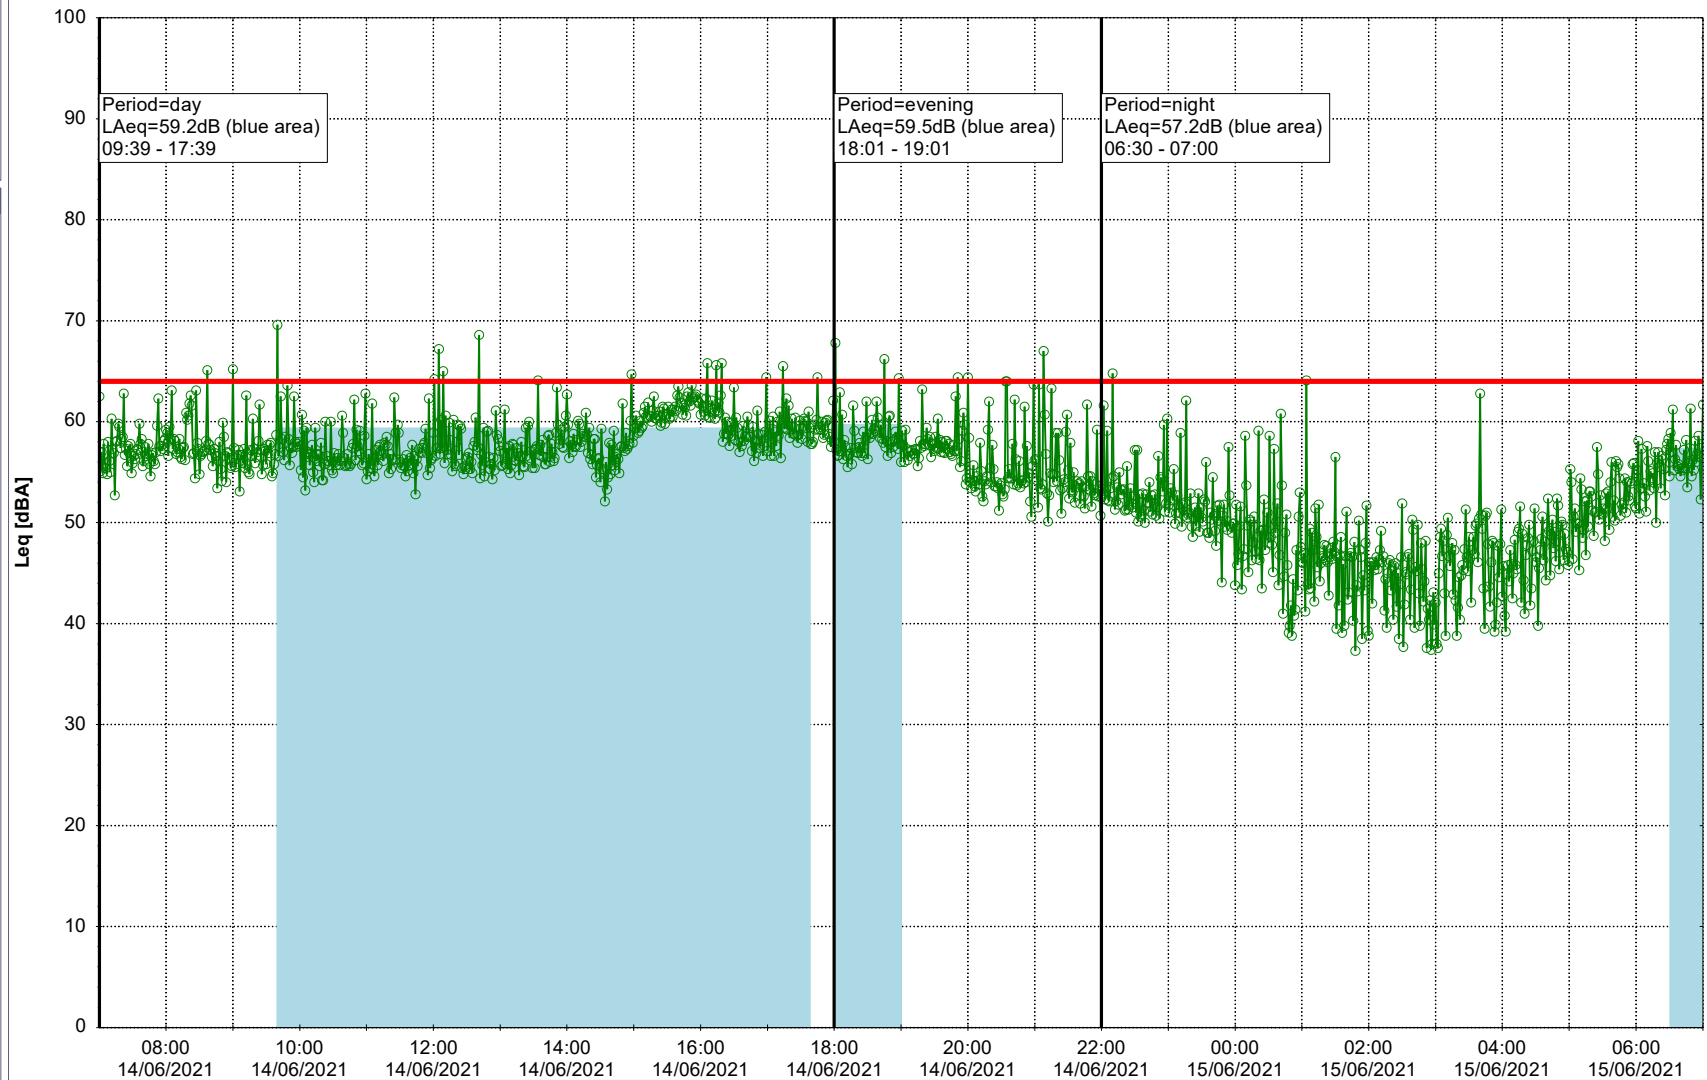

Project: Kronos Sydhavnen
Construction: Gåsebæk
Location: N-V

Remarks

...

Noise Time Related Diagram

14/06/2021
15/06/2021

○○○ GAB_NS01

Project: Kronos Sydhavnen
Construction: Gåsebæk
Location: N-V

Remarks

...

Noise Time Related Diagram

15/06/2021
16/06/2021

Project: Kronos Sydhavnen
Construction: Gåsebæk
Location: N-V

Remarks

...

Noise Time Related Diagram

16/06/2021
17/06/2021

○○○ GAB_NS01

Project: Kronos Sydhavnen
Construction: Gåsebæk
Location: N-V

Remarks

...

Noise Time Related Diagram

17/06/2021
18/06/2021

○○○ GAB_NS01

Project: Kronos Sydhavnen
Construction: Gåsebæk
Location: N-V

...

Noise Time Related Diagram

○○○ GAB_NS01

Project: Kronos Sydhavnen
Construction: Gåsebæk
Location: N-V

20/06/2021
21/06/2021

Noise Time Related Diagram

○○○○ GAB_NS01

Remarks