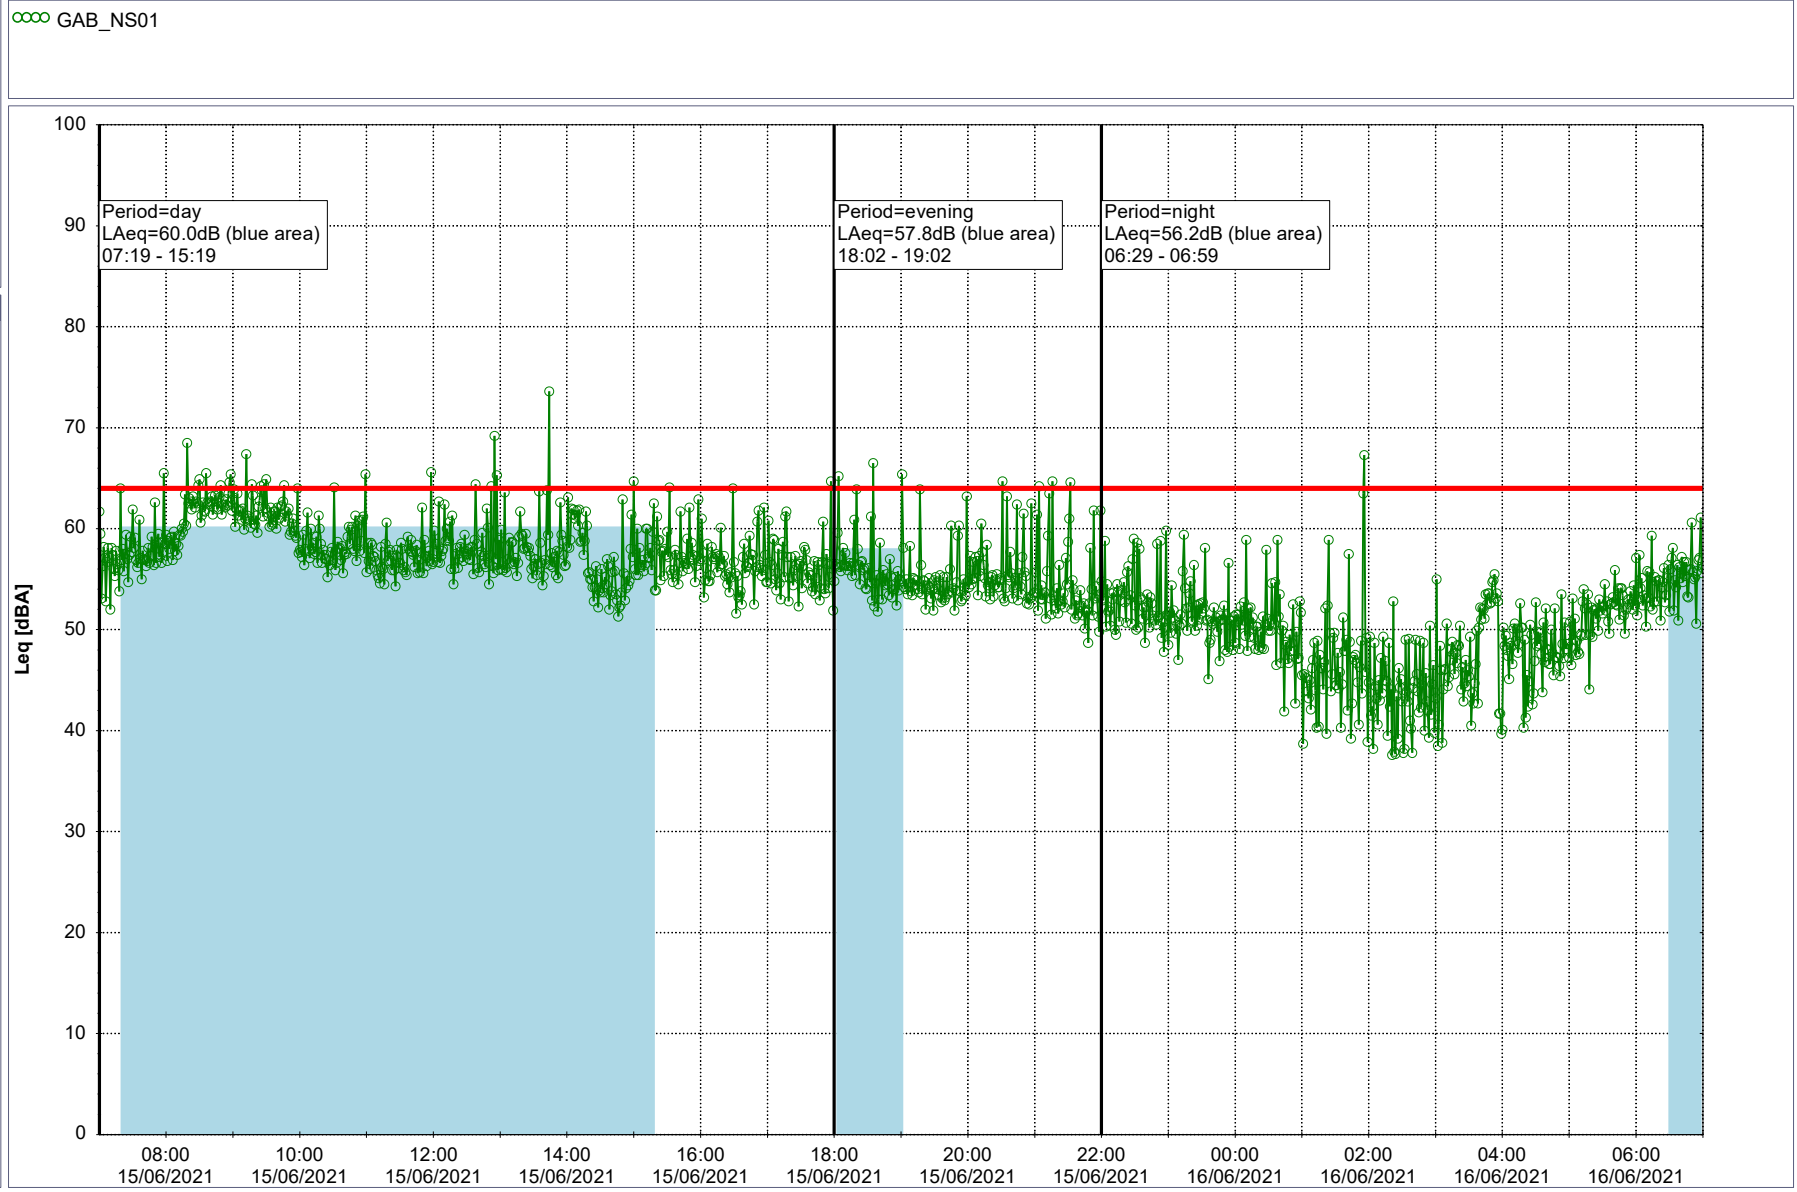

Project: Kronos Sydhavnen
Construction: Gåsebæk
Location: N-V

Remarks

...

Noise Time Related Diagram

14/06/2021
15/06/2021

○○○ GAB_NS01

Project: Kronos Sydhavnen
Construction: Gåsebæk
Location: N-V

Remarks

...

Noise Time Related Diagram

15/06/2021
16/06/2021

Project: Kronos Sydhavnen
Construction: Gåsebæk
Location: N-V

Remarks

...

Noise Time Related Diagram

16/06/2021
17/06/2021

○○○ GAB_NS01

Project: Kronos Sydhavnen
Construction: Gåsebæk
Location: N-V

Remarks

...

Noise Time Related Diagram

17/06/2021
18/06/2021

○○○ GAB_NS01

Project: Kronos Sydhavnen
Construction: Gåsebæk
Location: N-V

...

Noise Time Related Diagram

○○○ GAB_NS01

Project: Kronos Sydhavnen
Construction: Gåsebæk
Location: N-V

20/06/2021
21/06/2021

Noise Time Related Diagram

○○○○ GAB_NS01

Remarks