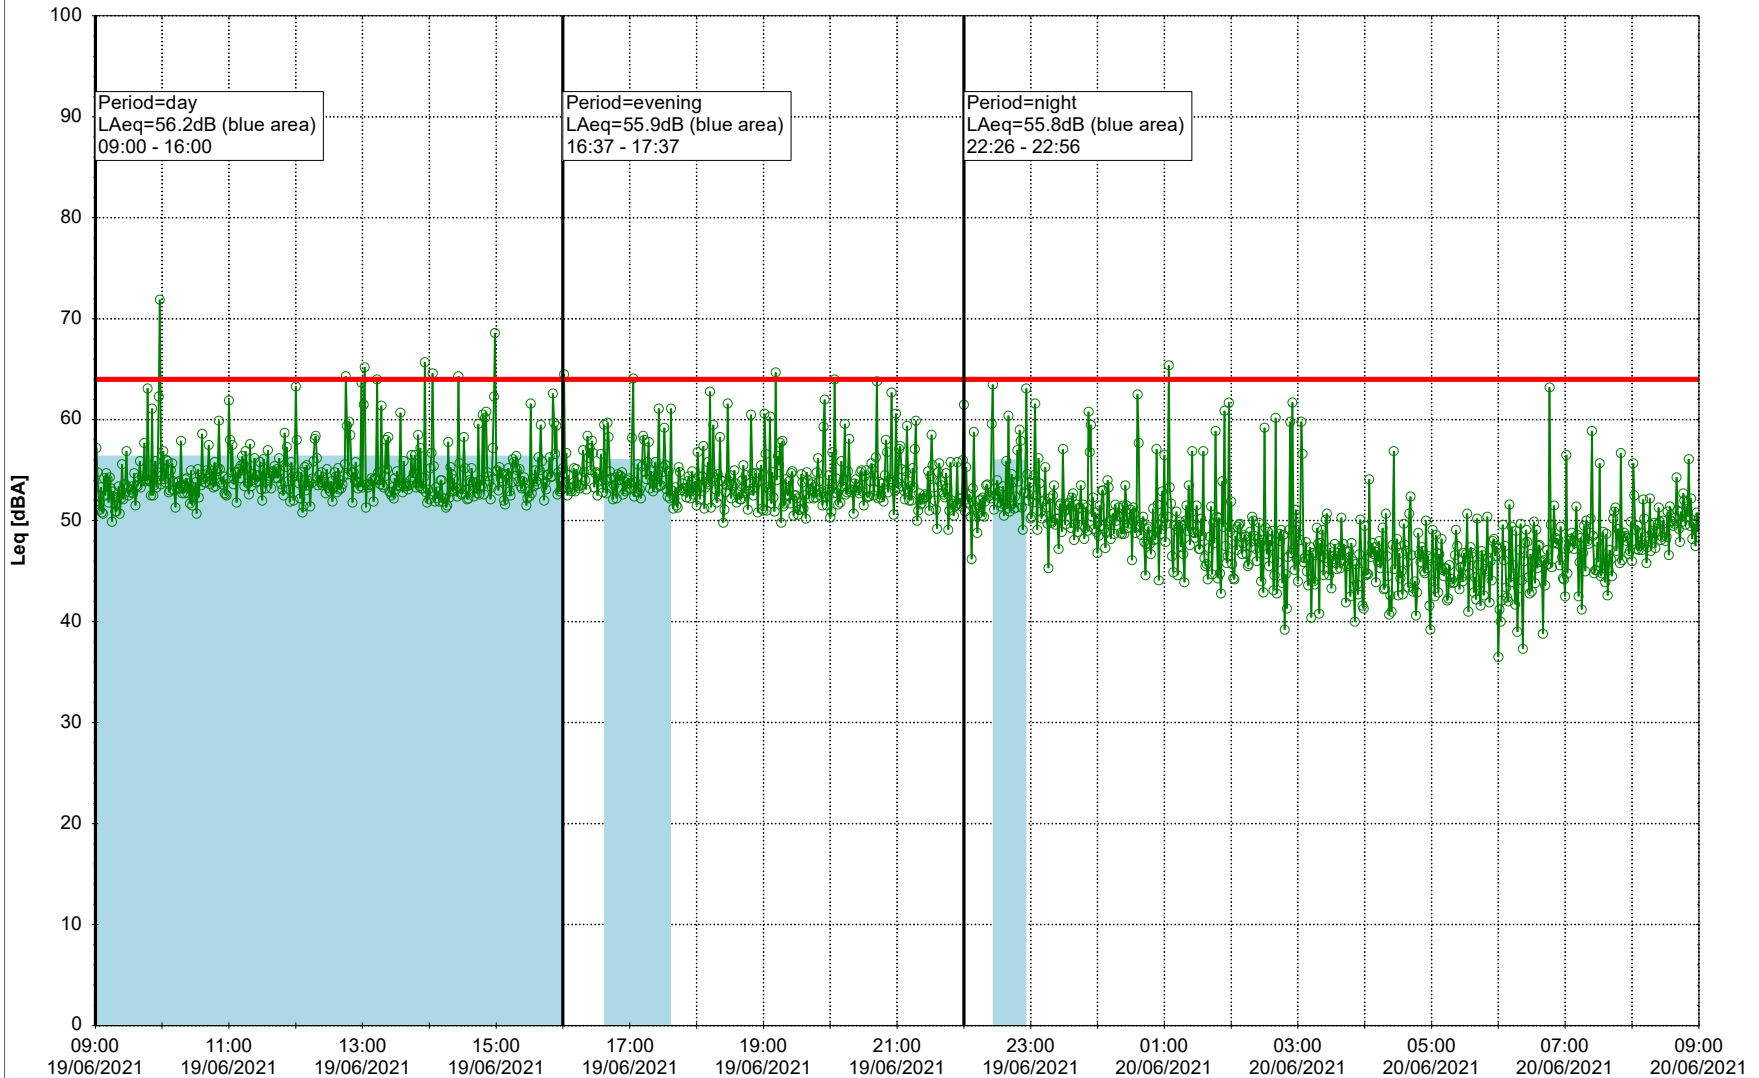

Remarks

...

Noise Time Related Diagram

18/06/2021
19/06/2021

○○○○ GAB_NS01

Project: Kronos Sydhavnen
Construction: Gåsebæk
Location: N-V

19/06/2021
20/06/2021

Remarks

...

Noise Time Related Diagram

○○○ GAB_NS01

Project: Kronos Sydhavnen
Construction: Gåsebæk
Location: N-V

20/06/2021
21/06/2021

Noise Time Related Diagram

○○○○ GAB_NS01

Remarks