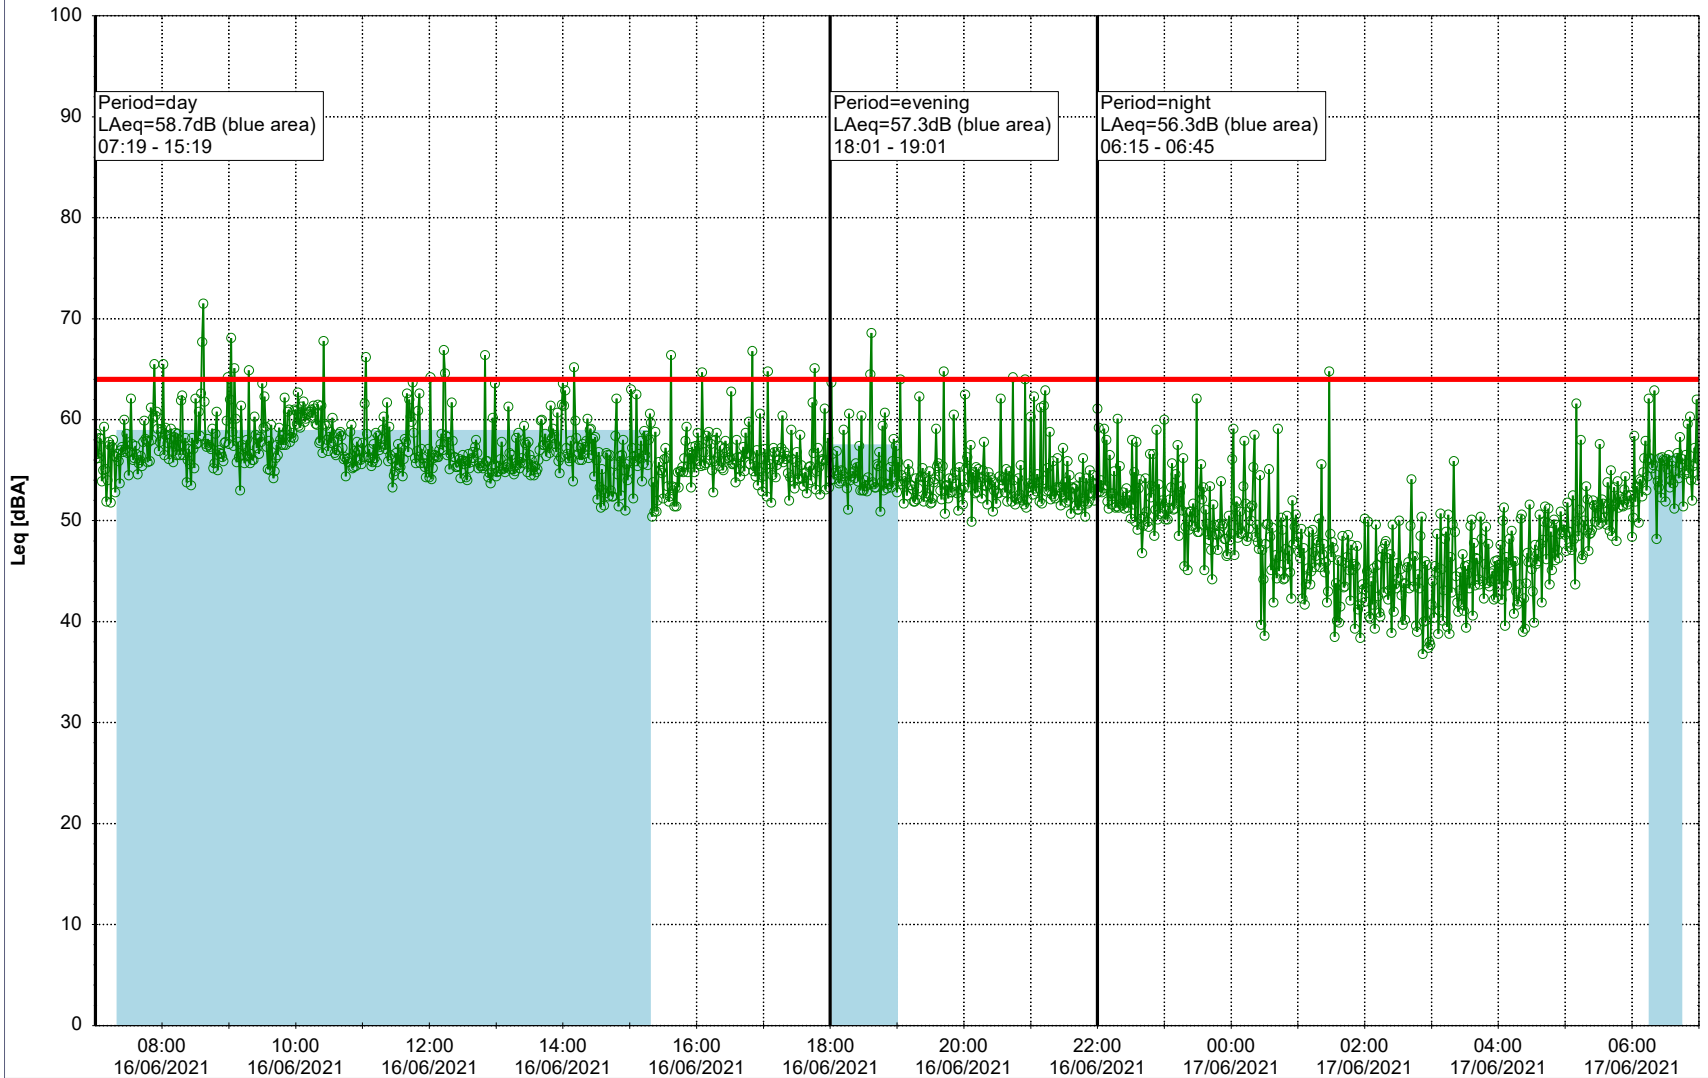

...

Noise Time Related Diagram

15/06/2021
16/06/2021

Project: Kronos Sydhavnen
Construction: Gåsebæk
Location: N-V

Remarks

...

Noise Time Related Diagram

16/06/2021
17/06/2021

○○○ GAB_NS01

Project: Kronos Sydhavnen
Construction: Gåsebæk
Location: N-V

Remarks

...

Noise Time Related Diagram

17/06/2021
18/06/2021

○○○ GAB_NS01

Project: Kronos Sydhavnen
Construction: Gåsebæk
Location: N-V

Remarks

...

Noise Time Related Diagram

18/06/2021
19/06/2021

○○○○ GAB_NS01

Project: Kronos Sydhavnen
Construction: Gåsebæk
Location: N-V

19/06/2021
20/06/2021

Remarks

...

Noise Time Related Diagram

○○○ GAB_NS01

Project: Kronos Sydhavnen
Construction: Gåsebæk
Location: N-V

20/06/2021
21/06/2021

Noise Time Related Diagram

○○○○ GAB_NS01

Remarks