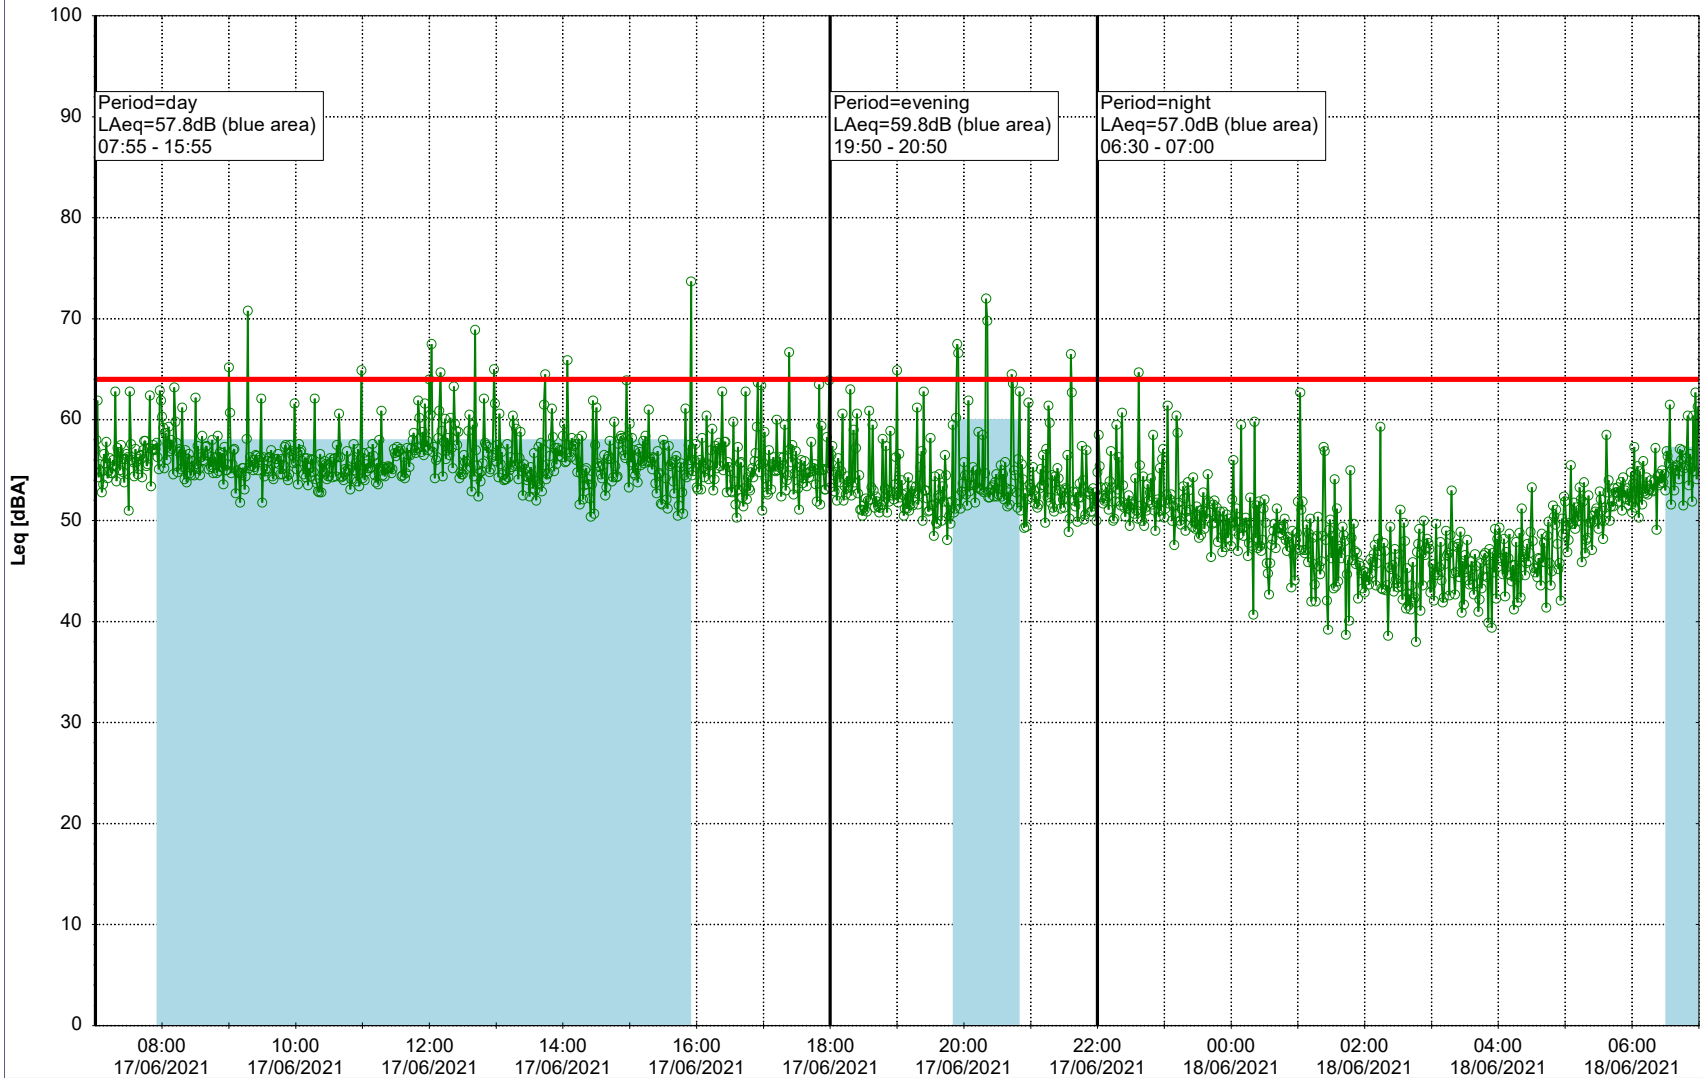

...

Noise Time Related Diagram

15/06/2021
16/06/2021

Project: Kronos Sydhavnen
Construction: Gåsebæk
Location: N-V

Remarks

...

Noise Time Related Diagram

16/06/2021
17/06/2021

○○○ GAB_NS01

Project: Kronos Sydhavnen
Construction: Gåsebæk
Location: N-V

Remarks

...

Noise Time Related Diagram

17/06/2021
18/06/2021

○○○ GAB_NS01

Project: Kronos Sydhavnen
Construction: Gåsebæk
Location: N-V

Remarks

...

Noise Time Related Diagram

18/06/2021
19/06/2021

○○○○ GAB_NS01

Project: Kronos Sydhavnen
Construction: Gåsebæk
Location: N-V

19/06/2021
20/06/2021

Remarks

...

Noise Time Related Diagram

○○○ GAB_NS01

Project: Kronos Sydhavnen
Construction: Gåsebæk
Location: N-V

20/06/2021
21/06/2021

Noise Time Related Diagram

○○○○ GAB_NS01

Remarks