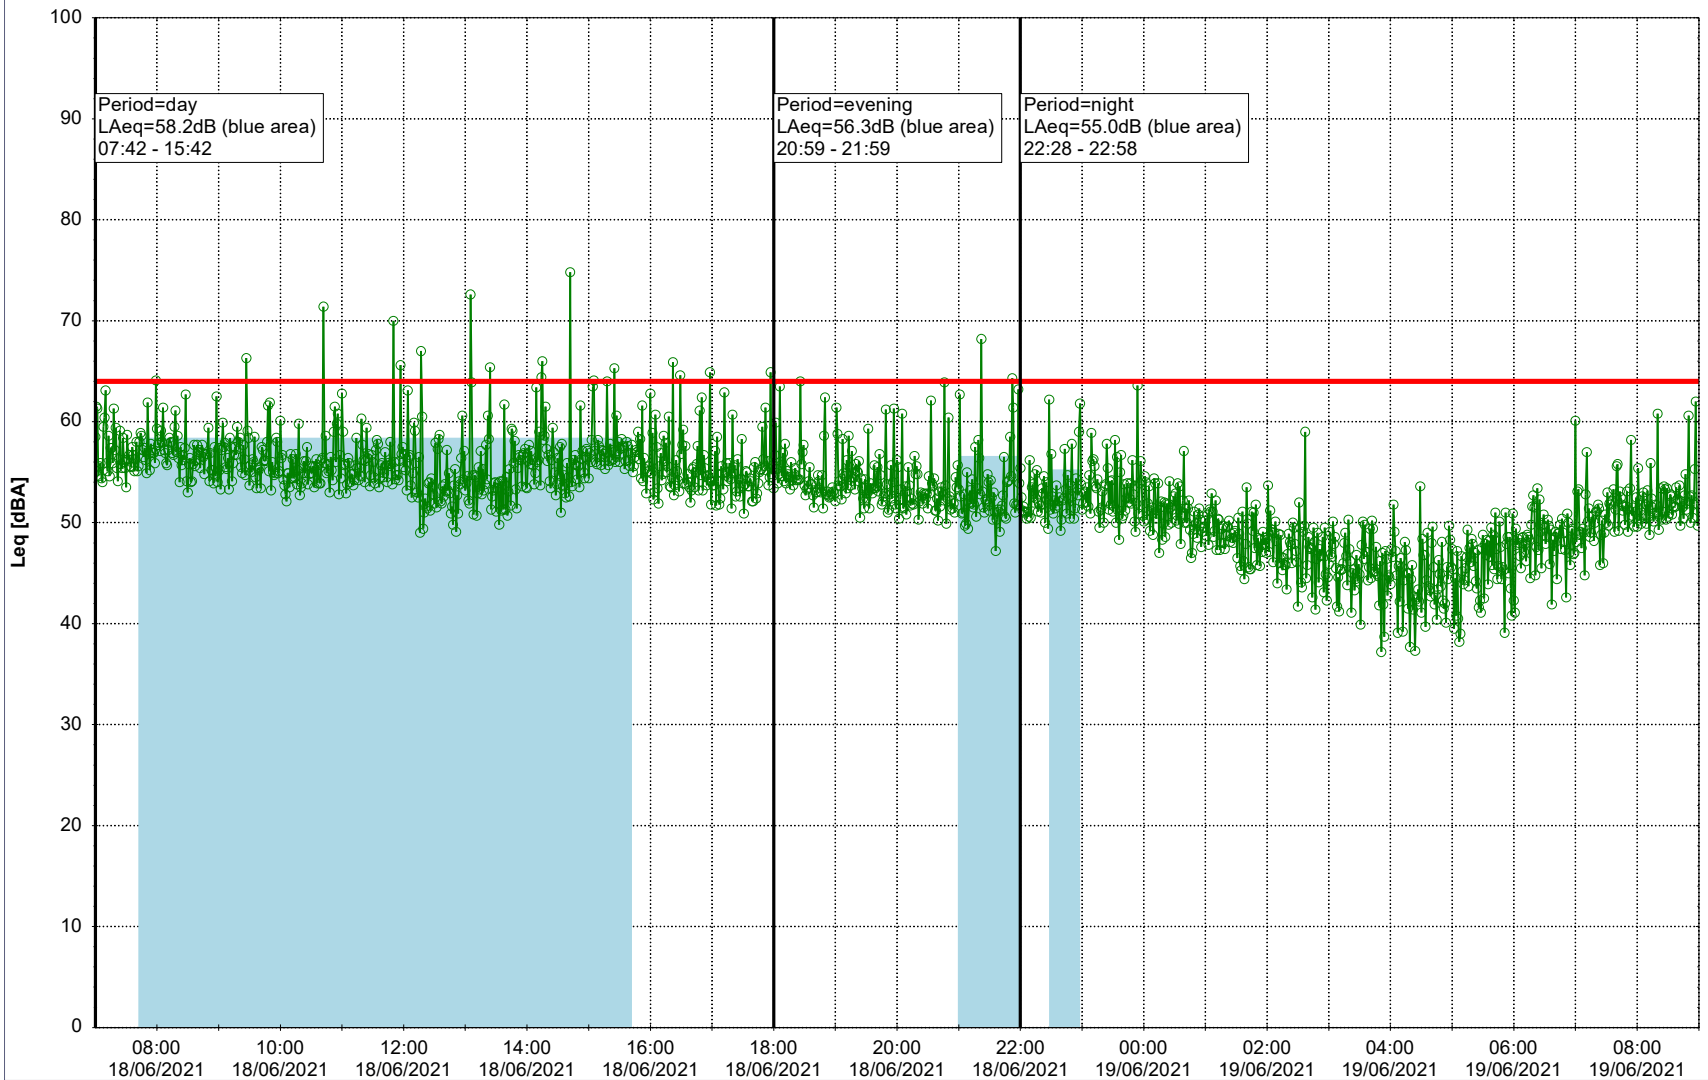

...

Noise Time Related Diagram

15/06/2021
16/06/2021

Project: Kronos Sydhavnen
Construction: Gåsebæk
Location: N-V

Remarks

...

Noise Time Related Diagram

16/06/2021
17/06/2021

○○○ GAB_NS01

Project: Kronos Sydhavnen
Construction: Gåsebæk
Location: N-V

Remarks

...

Noise Time Related Diagram

17/06/2021
18/06/2021

○○○ GAB_NS01

Project: Kronos Sydhavnen
Construction: Gåsebæk
Location: N-V

Remarks

...

Noise Time Related Diagram

18/06/2021
19/06/2021

○○○○ GAB_NS01

Project: Kronos Sydhavnen
Construction: Gåsebæk
Location: N-V

19/06/2021
20/06/2021

Remarks

...

Noise Time Related Diagram

○○○ GAB_NS01

Project: Kronos Sydhavnen
Construction: Gåsebæk
Location: N-V

20/06/2021
21/06/2021

Noise Time Related Diagram

○○○○ GAB_NS01

Remarks