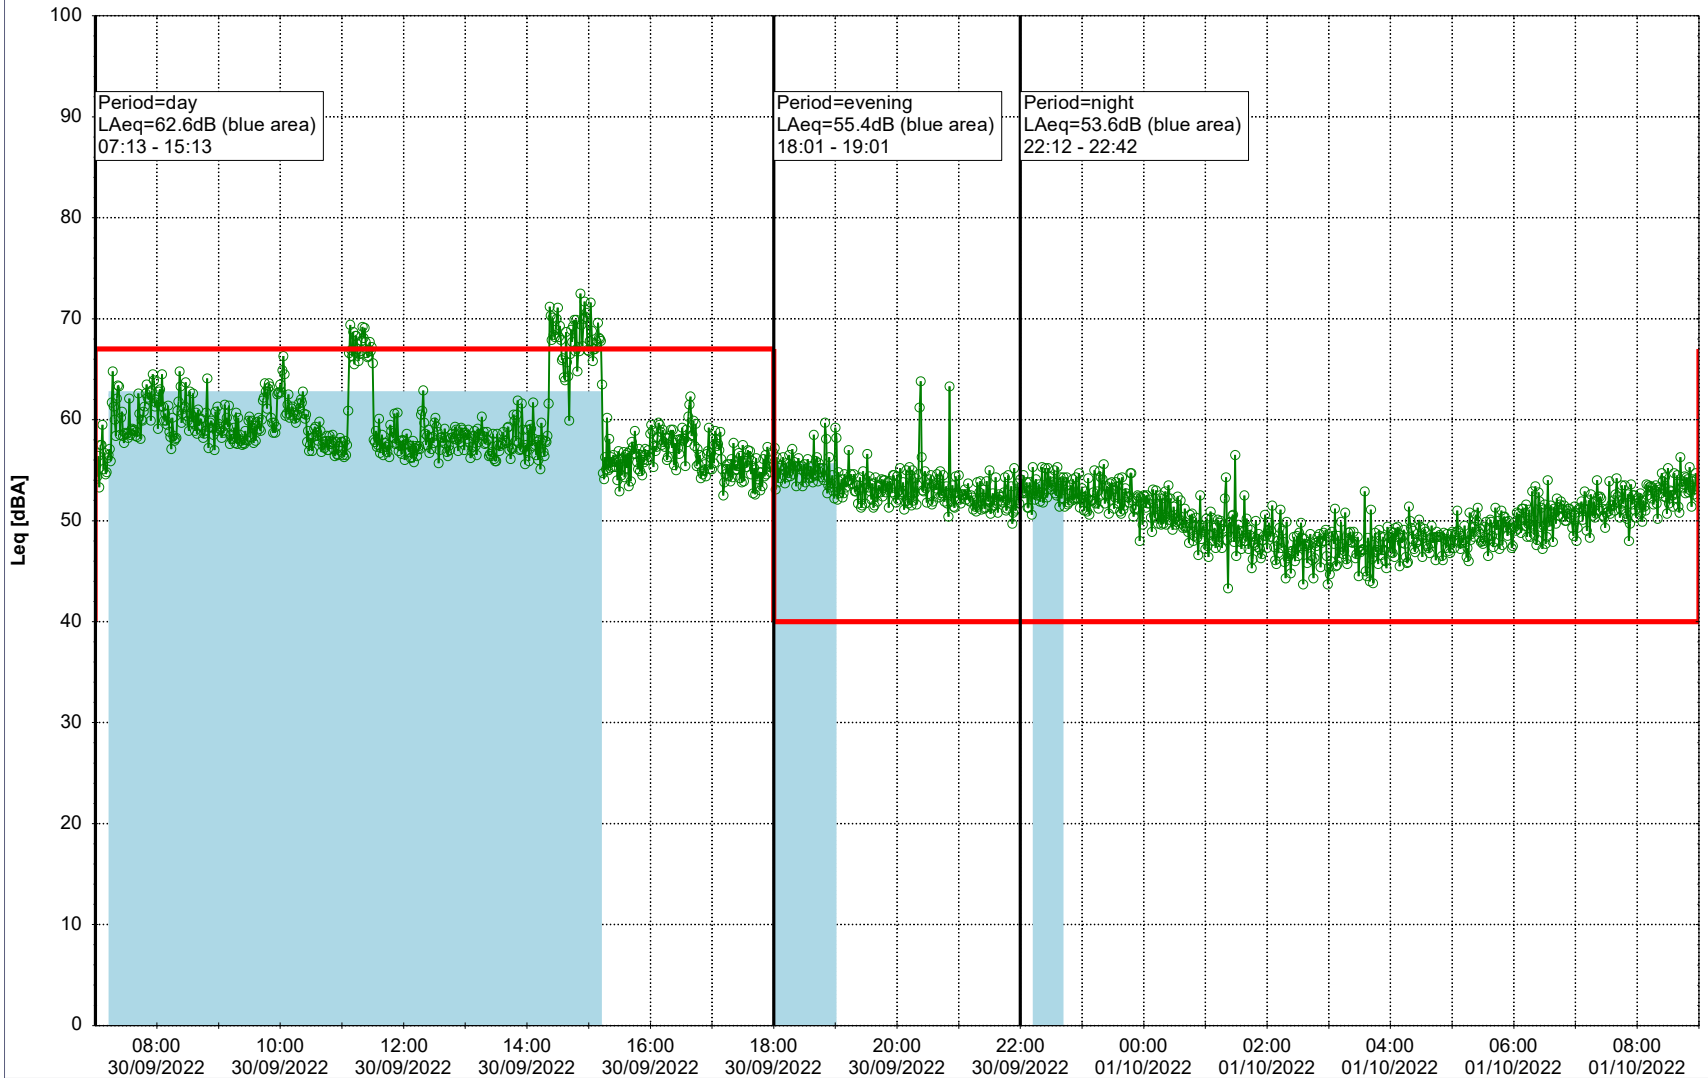

### Noise Time Related Diagram

29/09/2022  
30/09/2022

○○○○ SLU\_NS01

**Project:** Kronos Sydhavnen  
**Construction:** Sluseholmen  
**Location:** N-V

30/09/2022  
01/10/2022

Plan View

0 5 10 15 20 [m]

Remarks

### Noise Time Related Diagram

○○○○ SLU\_NS01

**Project:** Kronos Sydhavnen  
**Construction:** Sluseholmen  
**Location:** N-V

Plan View

0 5 10 15 20 [m]

Remarks

...