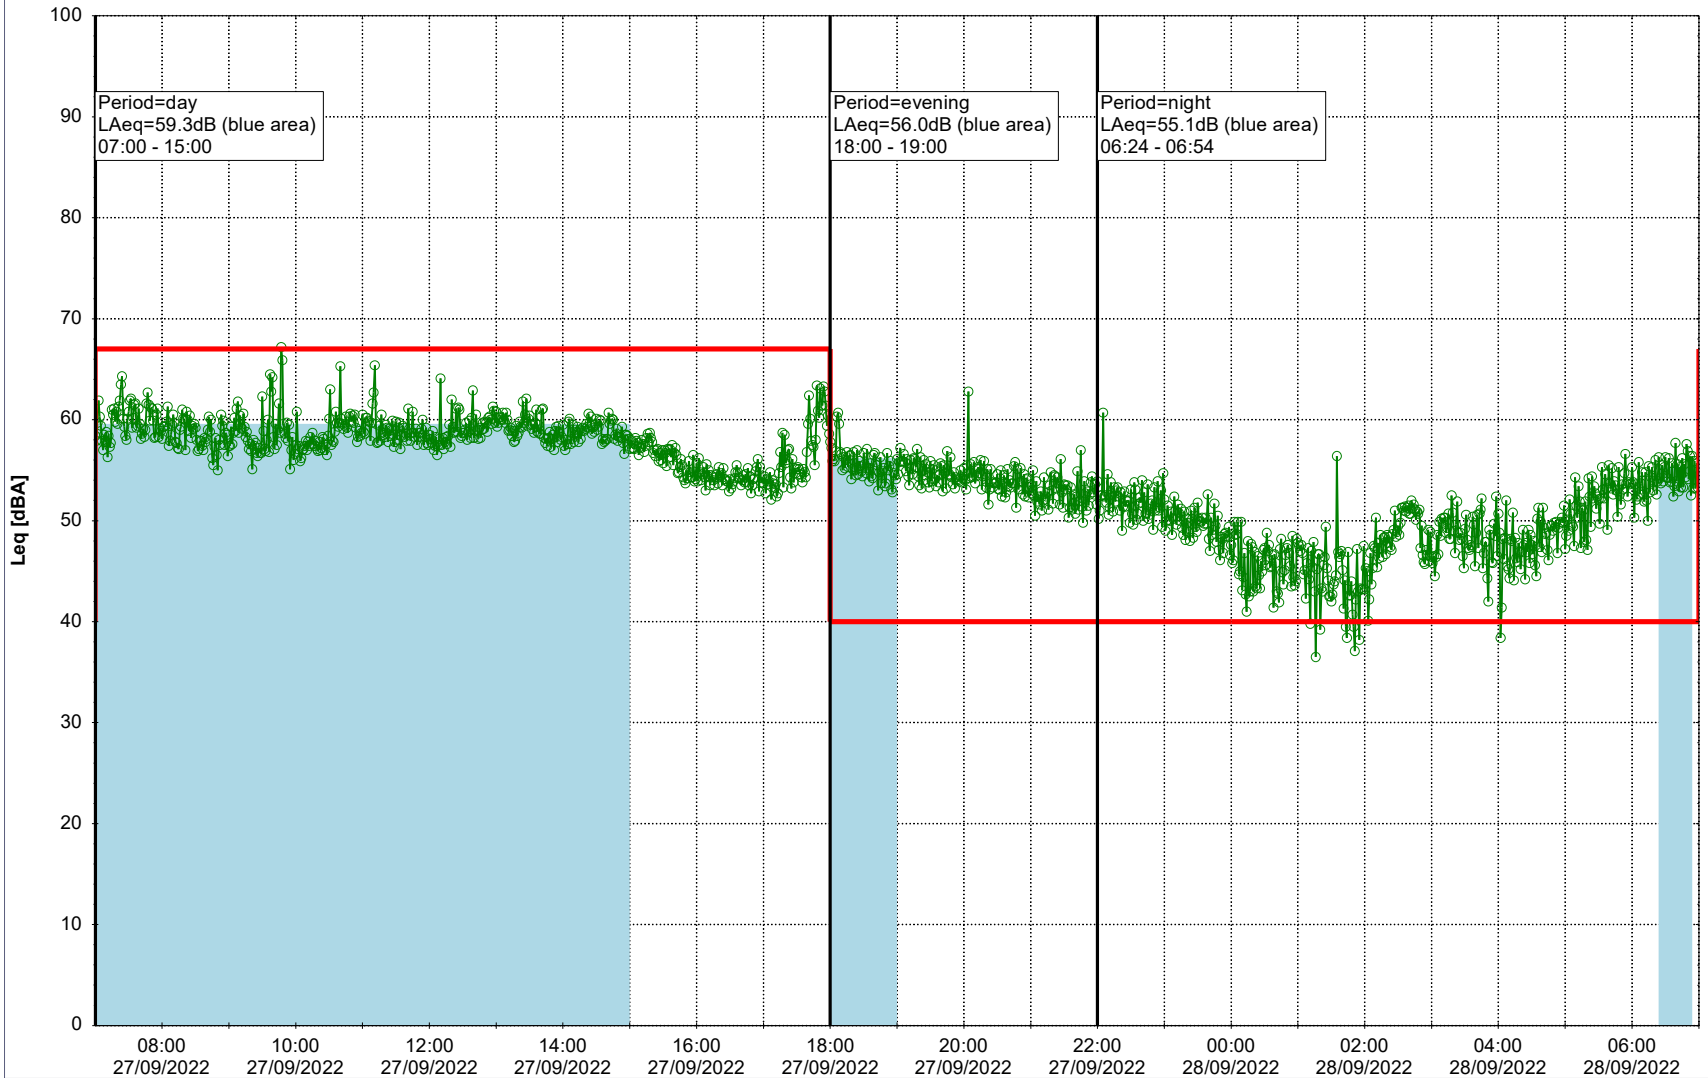

Project: Kronos Sydhavnen  
Construction: Sluseholmen  
Location: N-V

Plan View

0 5 10 15 20 [m]

Remarks

...

### Noise Time Related Diagram

26/09/2022  
27/09/2022

SLU\_NS01

Project: Kronos Sydhavnen  
Construction: Sluseholmen  
Location: N-V

Plan View

0 5 10 15 20 [m]

Remarks

...

### Noise Time Related Diagram

27/09/2022  
28/09/2022

○○○○ SLU\_NS01

**Project:** Kronos Sydhavnen  
**Construction:** Sluseholmen  
**Location:** N-V

Plan View

0 5 10 15 20 [m]

Remarks

...

### Noise Time Related Diagram

29/09/2022  
30/09/2022

○○○○ SLU\_NS01

**Project:** Kronos Sydhavnen  
**Construction:** Sluseholmen  
**Location:** N-V

30/09/2022  
01/10/2022

Plan View

0 5 10 15 20 [m]

Remarks