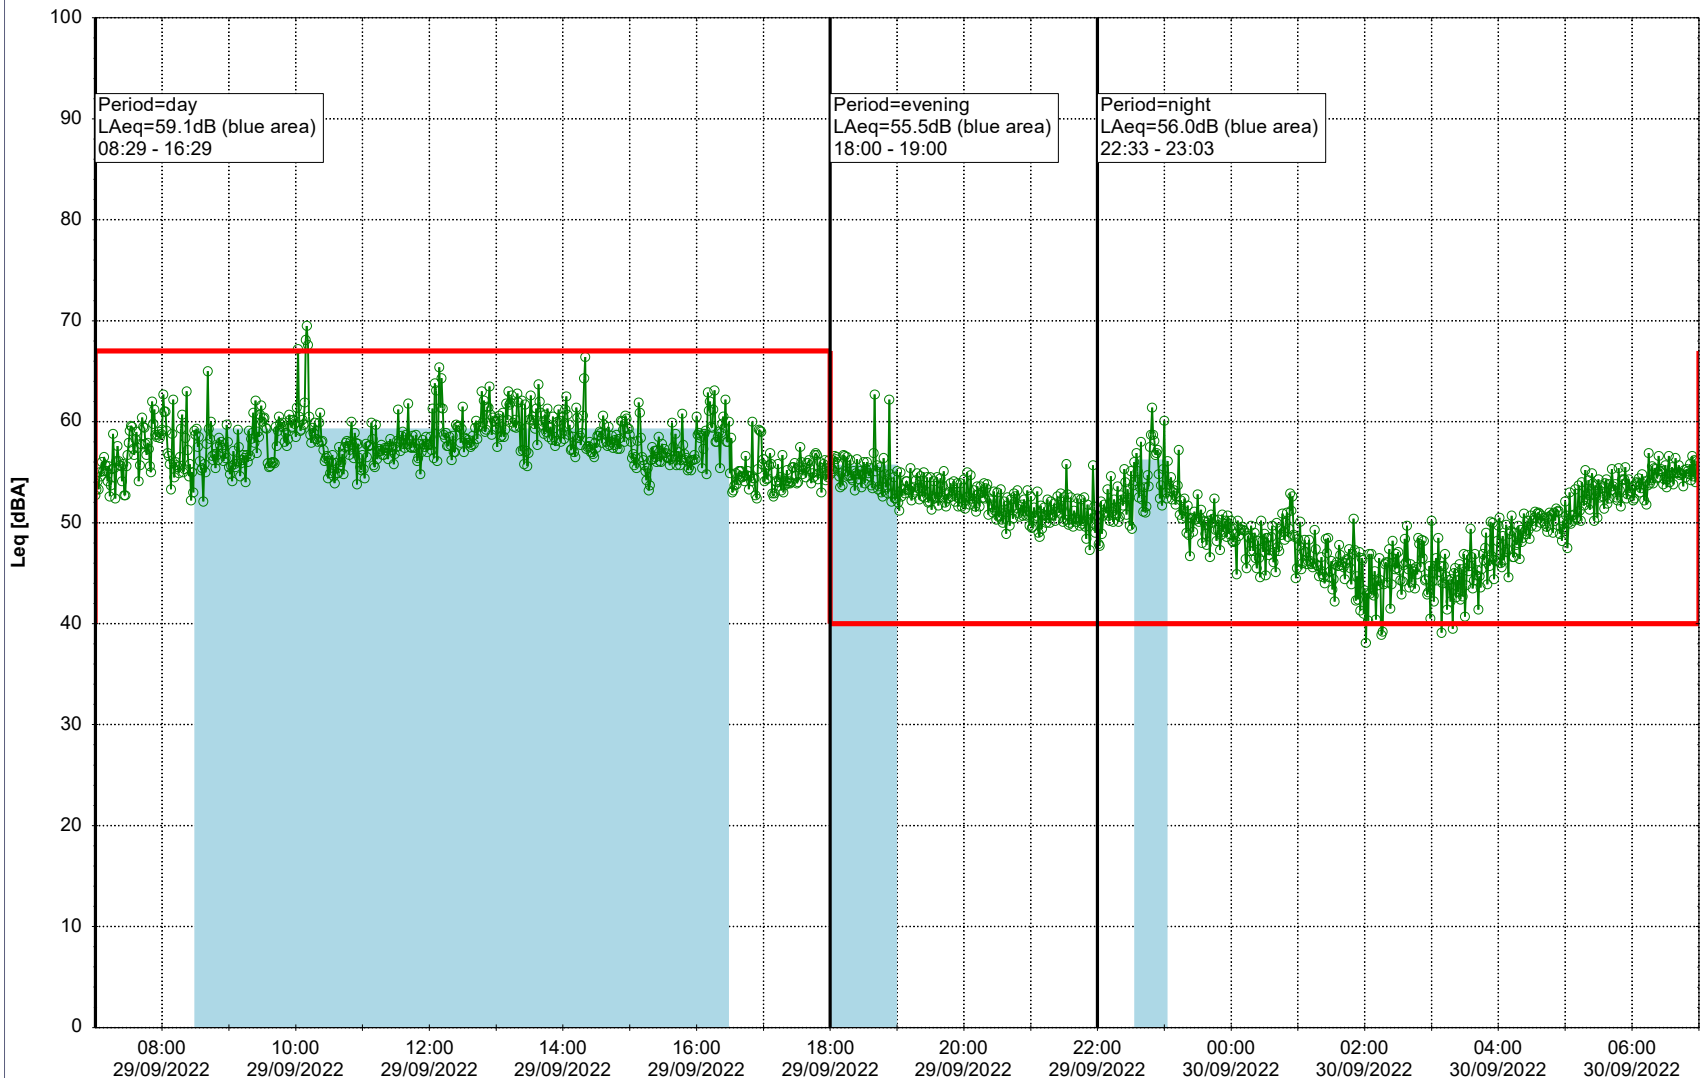

### Noise Time Related Diagram

28/09/2022  
29/09/2022

SLU\_NS01

**Project:** Kronos Sydhavnen  
**Construction:** Sluseholmen  
**Location:** N-V

Plan View

0 5 10 15 20 [m]

Remarks

...

### Noise Time Related Diagram

29/09/2022  
30/09/2022

○○○○ SLU\_NS01

**Project:** Kronos Sydhavnen  
**Construction:** Sluseholmen  
**Location:** N-V

30/09/2022  
01/10/2022

Plan View

0 5 10 15 20 [m]

Remarks