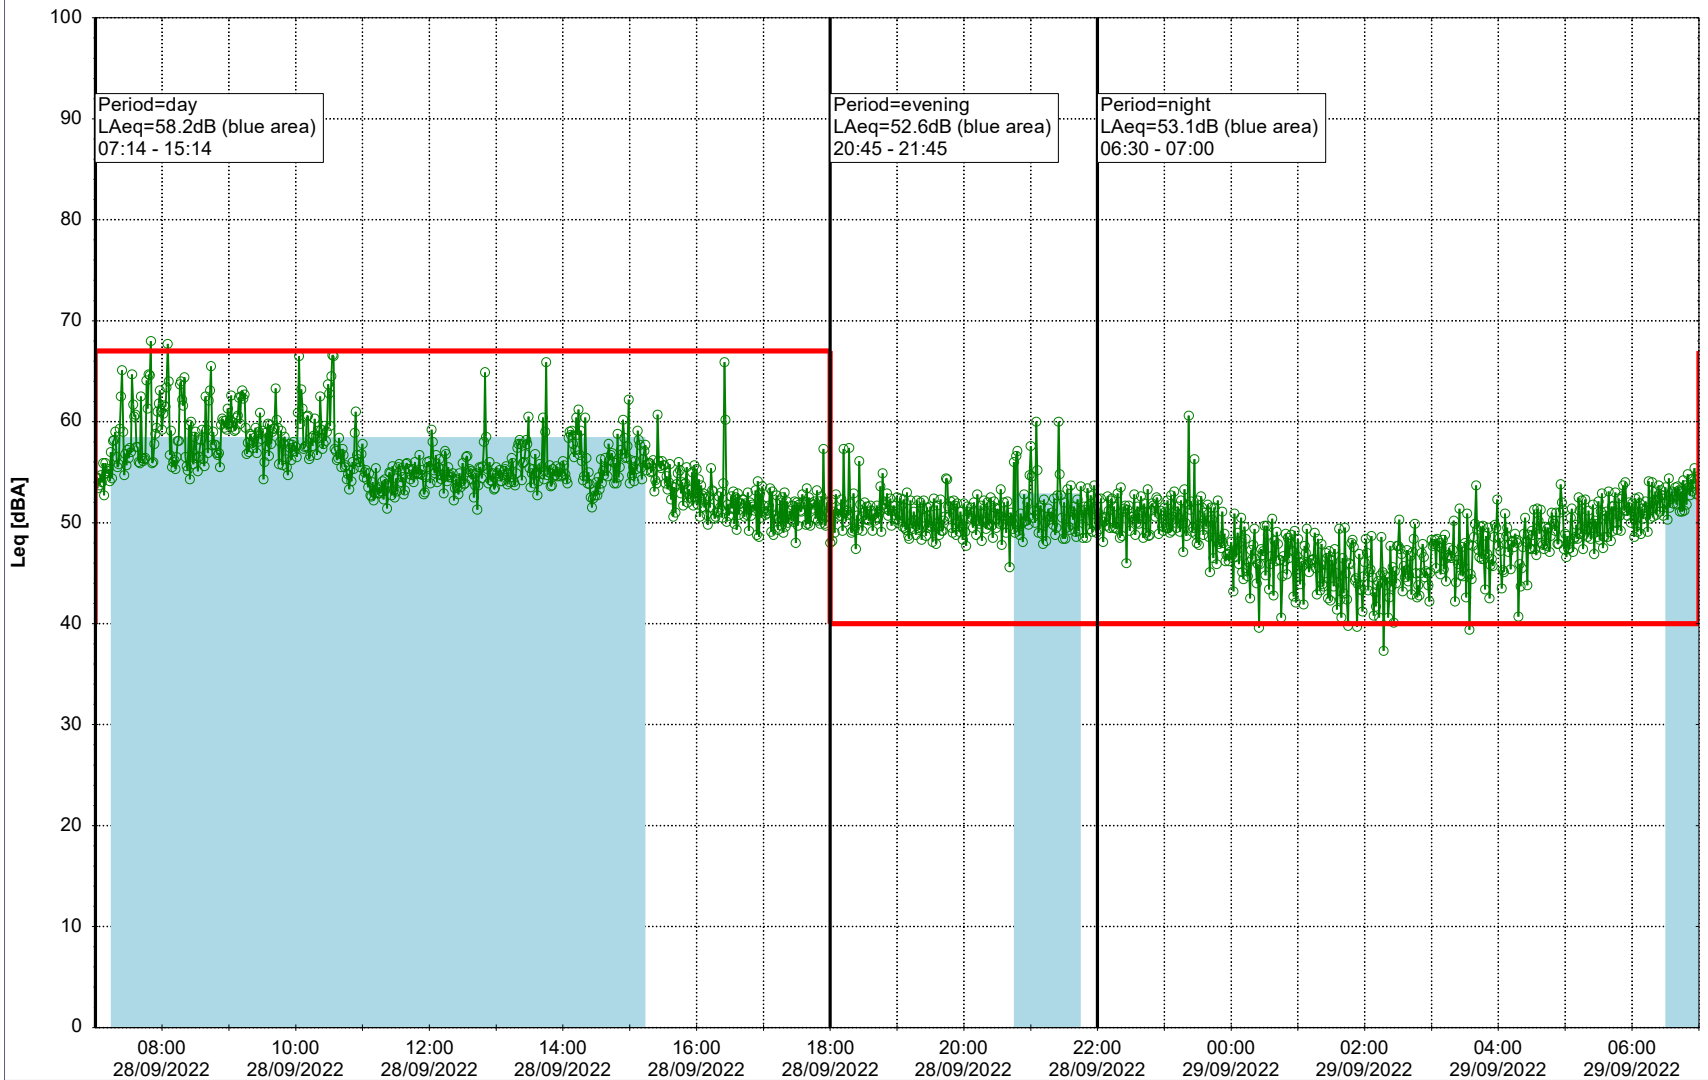

### Noise Time Related Diagram

27/09/2022  
28/09/2022

○○○○ SLU\_NS01

**Project:** Kronos Sydhavnen  
**Construction:** Sluseholmen  
**Location:** N-V

Plan View

0 5 10 15 20 [m]

Remarks

...

### Noise Time Related Diagram

28/09/2022  
29/09/2022

SLU\_NS01

**Project:** Kronos Sydhavnen  
**Construction:** Sluseholmen  
**Location:** N-V

Plan View

0 5 10 15 20 [m]

Remarks

...