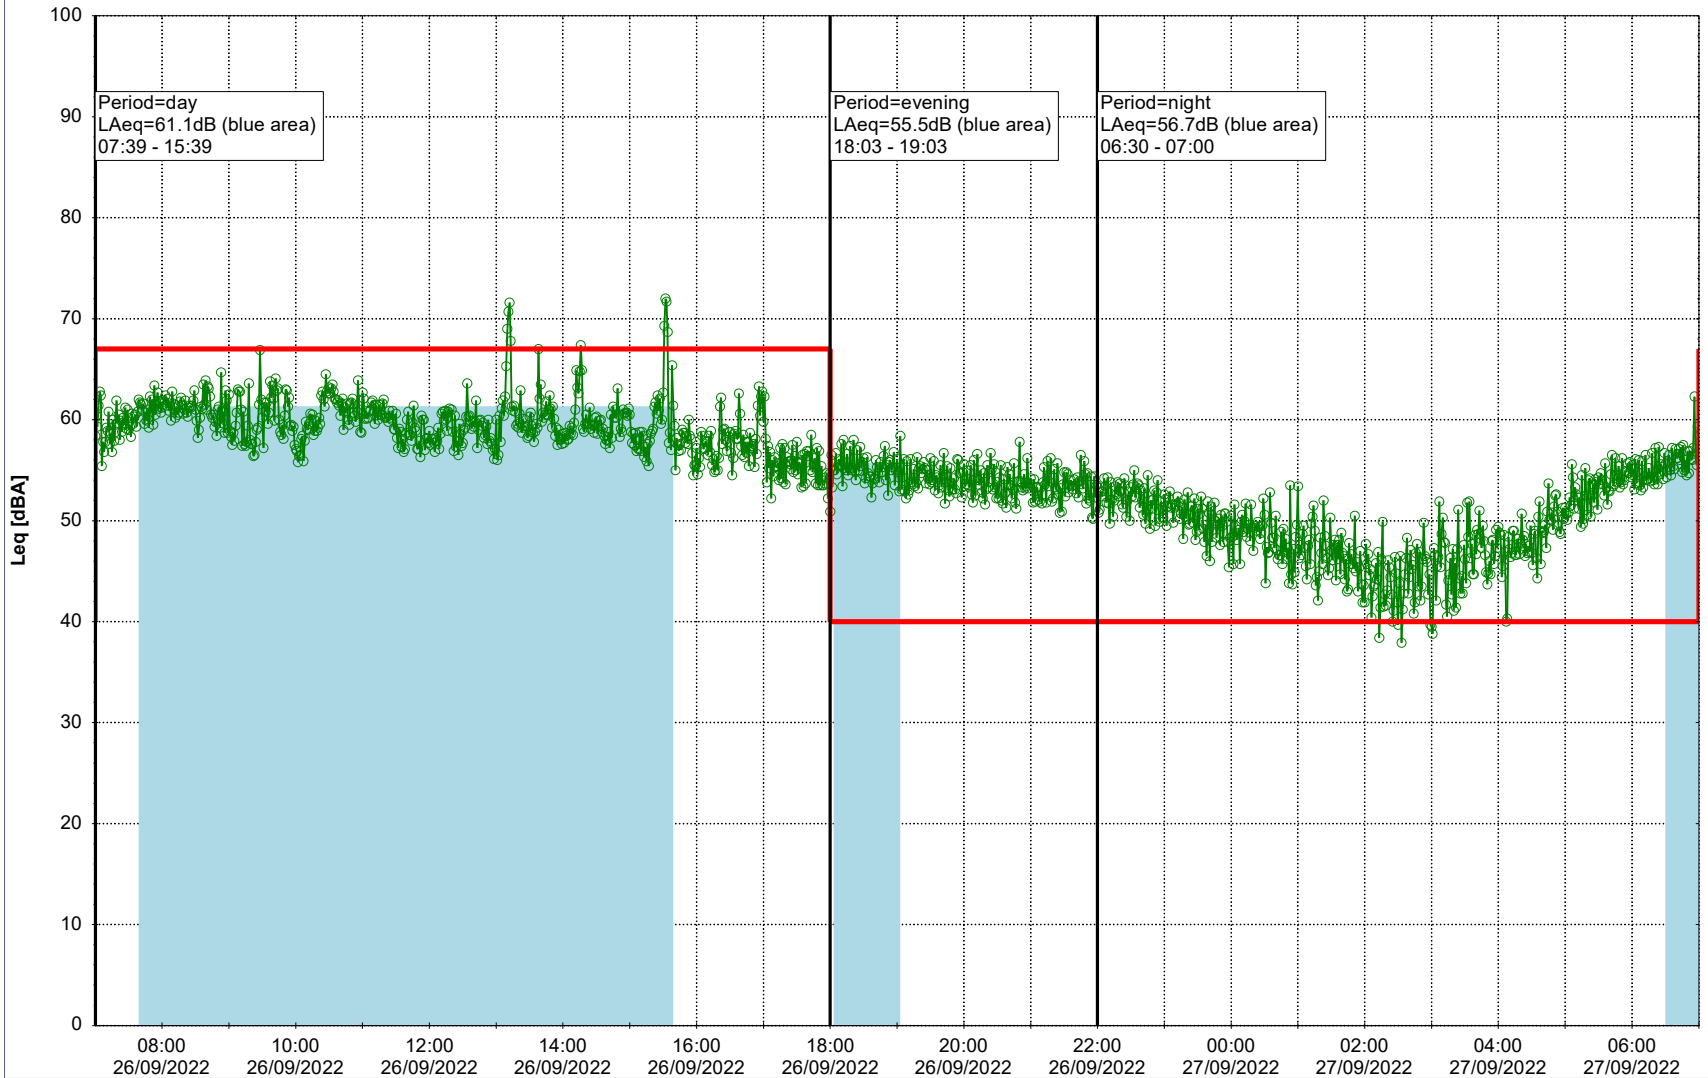

Project: Kronos Sydhavnen  
Construction: Sluseholmen  
Location: N-V

Plan View

0 5 10 15 20 [m]

Remarks

...

### Noise Time Related Diagram

26/09/2022  
27/09/2022

SLU\_NS01

Project: Kronos Sydhavnen  
Construction: Sluseholmen  
Location: N-V

Plan View

0 5 10 15 20 [m]

Remarks

...

### Noise Time Related Diagram

27/09/2022  
28/09/2022

○○○○ SLU\_NS01

**Project:** Kronos Sydhavnen  
**Construction:** Sluseholmen  
**Location:** N-V

Plan View

0 5 10 15 20 [m]

Remarks

...

### Noise Time Related Diagram

29/09/2022  
30/09/2022

○○○○ SLU\_NS01

**Project:** Kronos Sydhavnen  
**Construction:** Sluseholmen  
**Location:** N-V

30/09/2022  
01/10/2022

Plan View

0 5 10 15 20 [m]

Remarks