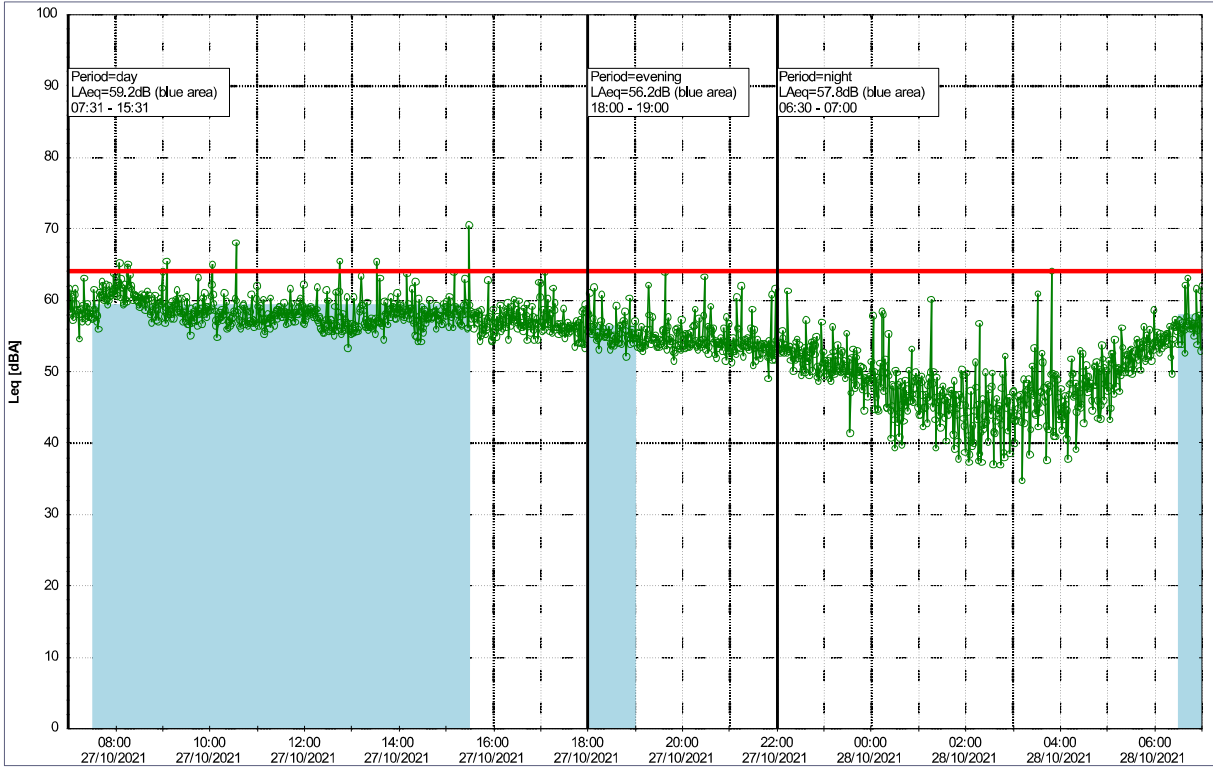

Noise Time Related Diagram

26/10/2021
27/10/2021

○○○○ GAB_NS01

Project: Kronos Sydhavnen
Construction: Gåsebæk
Location: N-V

Plan View

Noise Time Related Diagram

27/10/2021
28/10/2021

○○○○ GAB_NS01

Project: Kronos Sydhavnen
Construction: Gåsebæk
Location: N-V

28/10/2021
29/10/2021

Noise Time Related Diagram

○○○○ GAB_NS01

Remarks

...

Project: Kronos Sydhavnen
Construction: Gåsebæk
Location: N-V

29/10/2021
30/10/2021

Plan View

Remarks

...

Noise Time Related Diagram

○○○○ GAB_NS01

Project: Kronos Sydhavnen
Construction: Gåsebæk
Location: N-V

Plan View

Remarks

...

Noise Time Related Diagram

30/10/2021
31/10/2021

○○○○ GAB_NS01

Project: Kronos Sydhavnen
Construction: Gåsebæk
Location: N-V

Plan View

Remarks

...