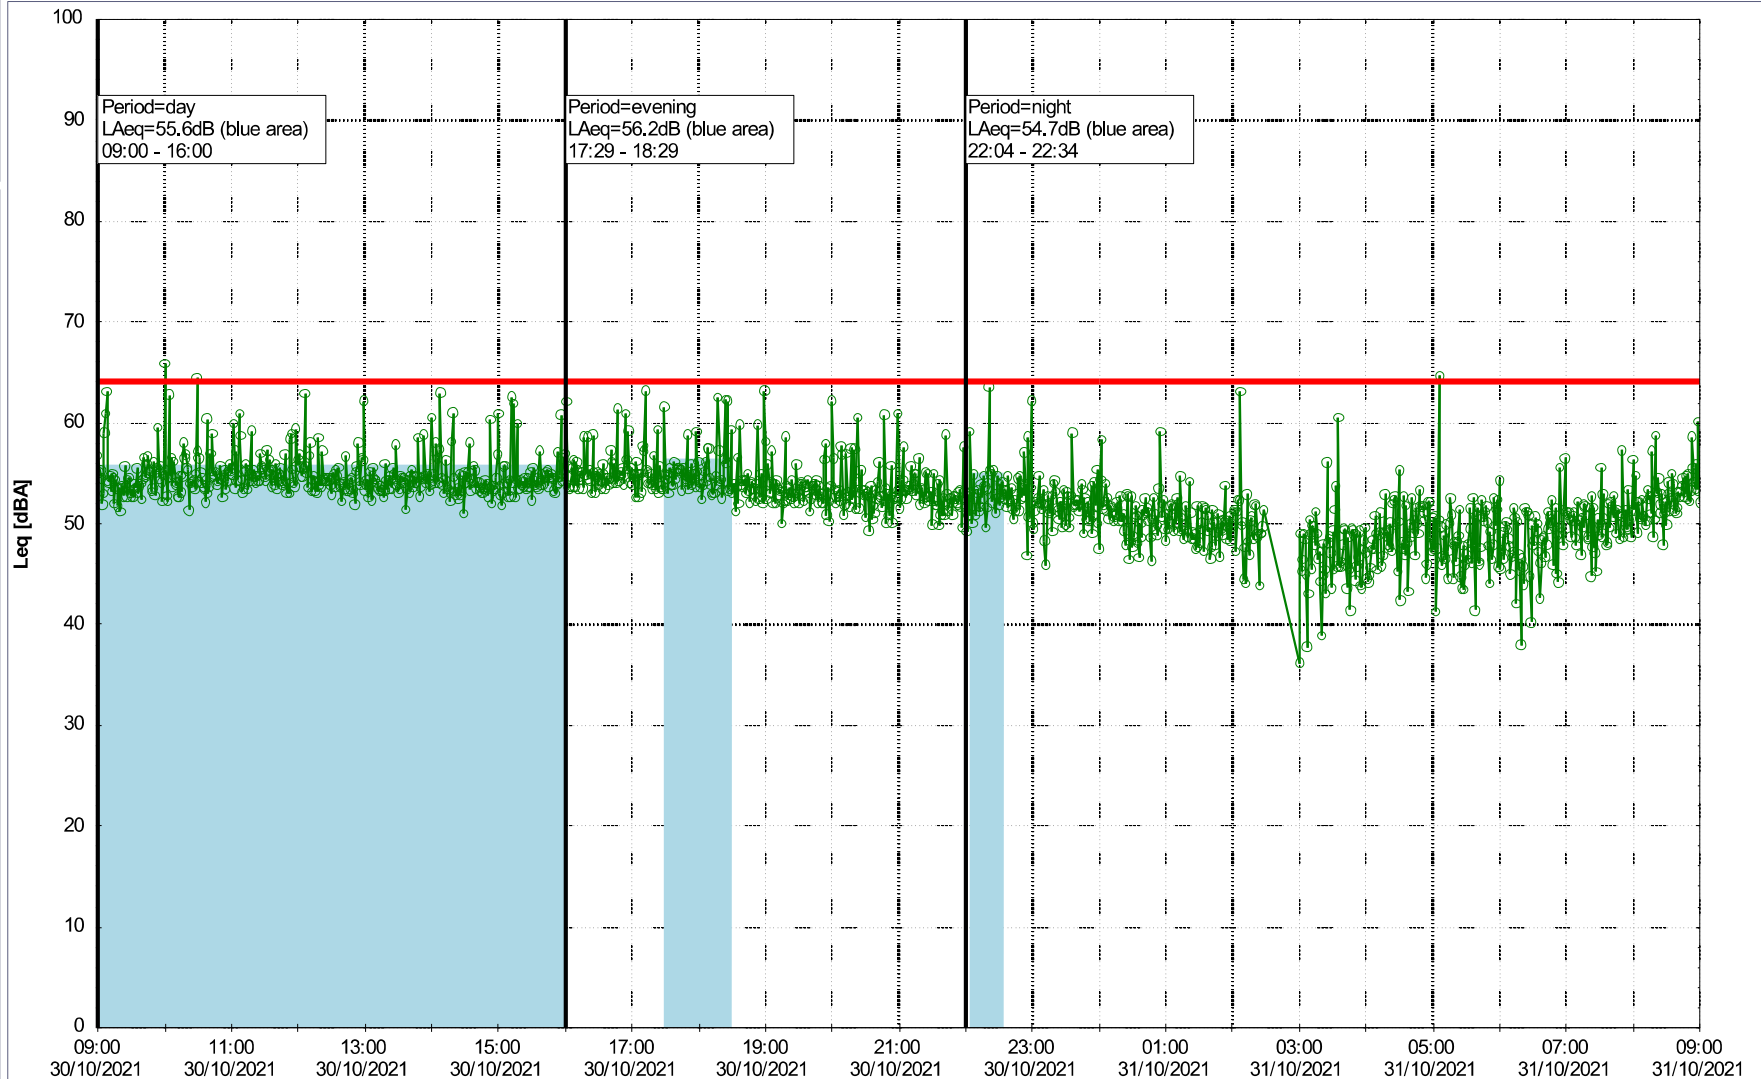

Plan View

Remarks

...

Noise Time Related Diagram

○○○○ GAB_NS01

Project: Kronos Sydhavnen
Construction: Gåsebæk
Location: N-V

Plan View

Remarks

...

Noise Time Related Diagram

30/10/2021
31/10/2021

○○○○ GAB_NS01

Project: Kronos Sydhavnen
Construction: Gåsebæk
Location: N-V

Plan View

Remarks

...