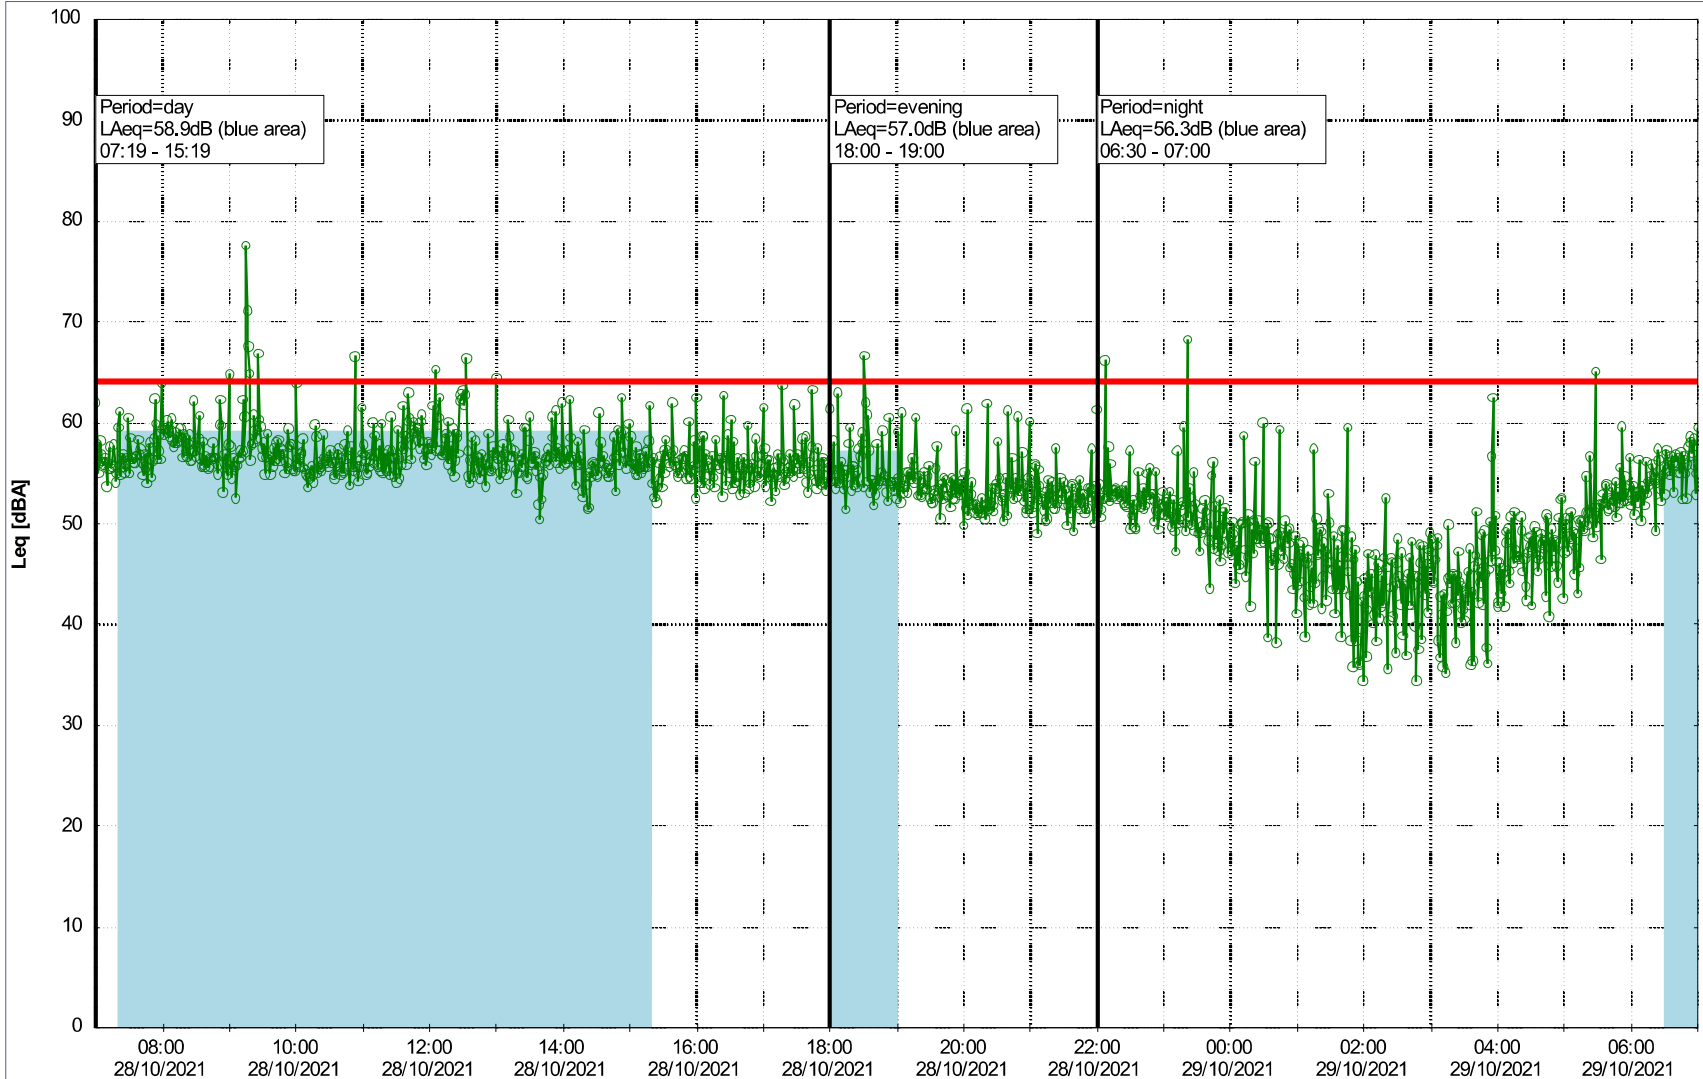

Noise Time Related Diagram

26/10/2021
27/10/2021

○○○○ GAB_NS01

Project: Kronos Sydhavnen
Construction: Gåsebæk
Location: N-V

Plan View

Noise Time Related Diagram

27/10/2021
28/10/2021

○○○○ GAB_NS01

Project: Kronos Sydhavnen
Construction: Gåsebæk
Location: N-V

28/10/2021
29/10/2021

Noise Time Related Diagram

○○○○ GAB_NS01

Remarks

...

Project: Kronos Sydhavnen
Construction: Gåsebæk
Location: N-V

29/10/2021
30/10/2021

Plan View

Remarks

...

Noise Time Related Diagram

○○○○ GAB_NS01

Project: Kronos Sydhavnen
Construction: Gåsebæk
Location: N-V

Plan View

Remarks

...

Noise Time Related Diagram

30/10/2021
31/10/2021

○○○○ GAB_NS01

Project: Kronos Sydhavnen
Construction: Gåsebæk
Location: N-V

Plan View

Remarks

...