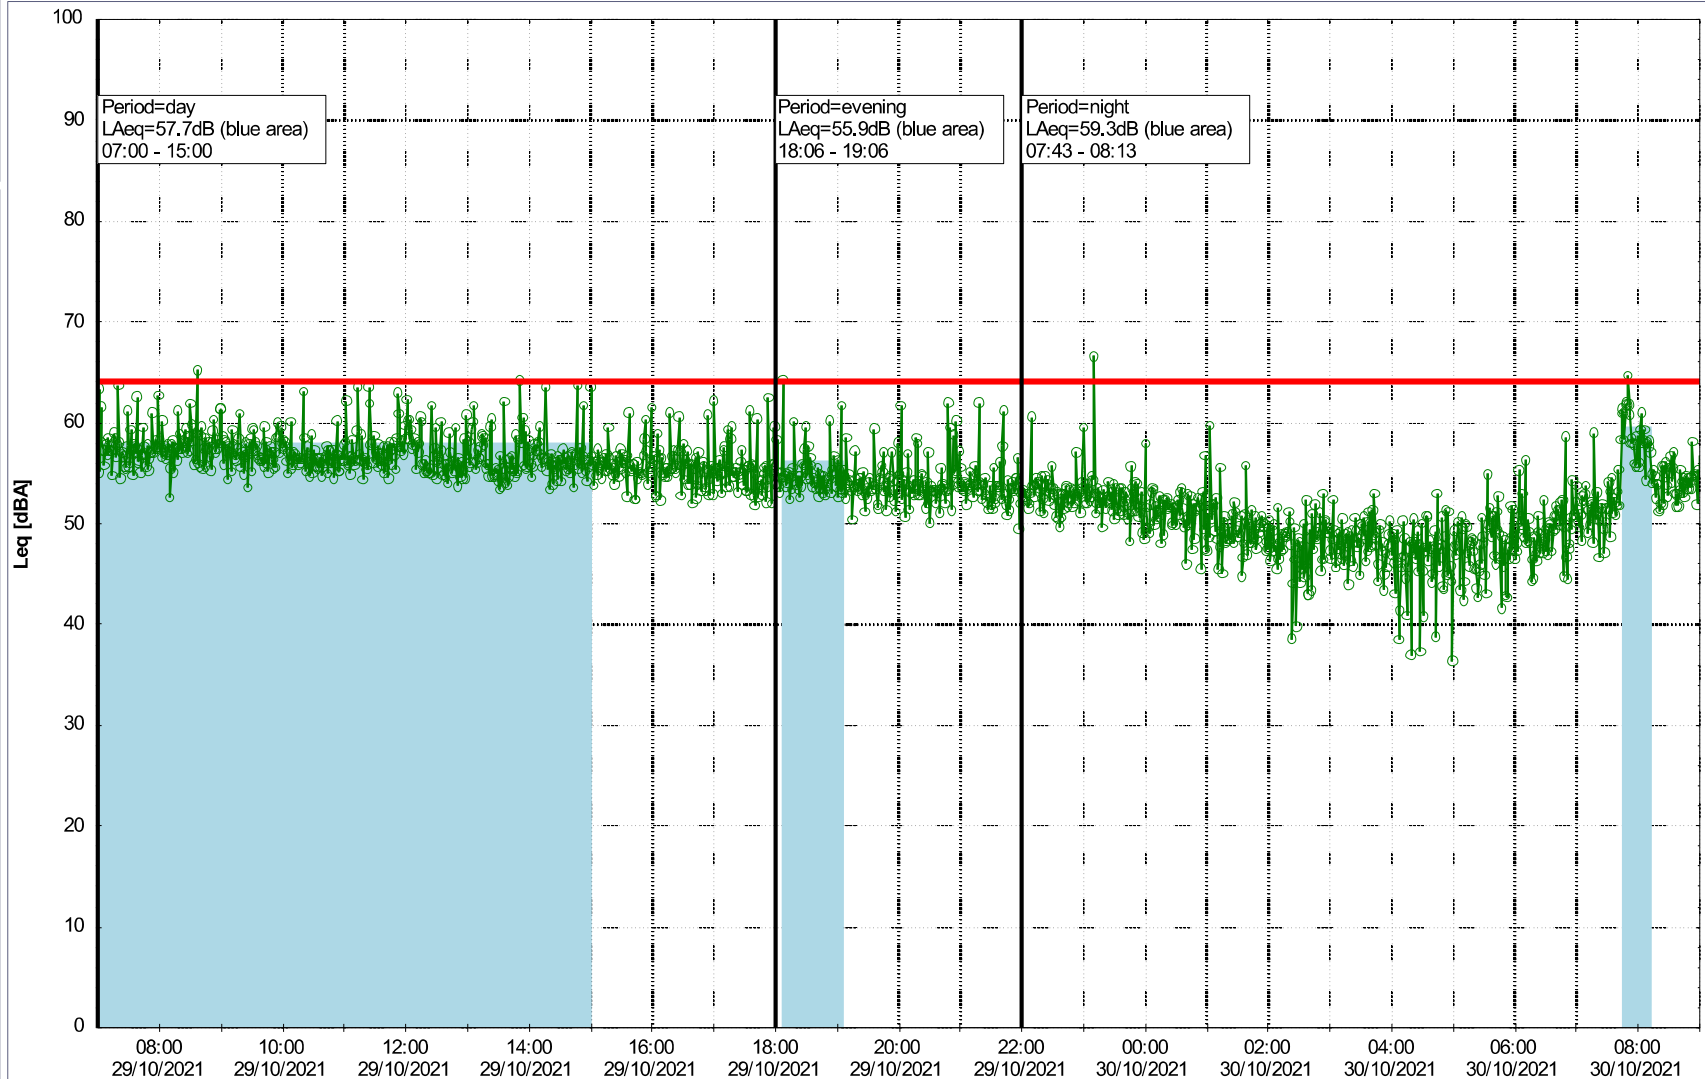

Project: Kronos Sydhavnen
Construction: Gåsebæk
Location: N-V

28/10/2021
29/10/2021

Noise Time Related Diagram

○○○○ GAB_NS01

Remarks

...

Project: Kronos Sydhavnen
Construction: Gåsebæk
Location: N-V

29/10/2021
30/10/2021

Plan View

Remarks

...

Noise Time Related Diagram

○○○○ GAB_NS01

Project: Kronos Sydhavnen
Construction: Gåsebæk
Location: N-V

Plan View

Remarks

...

Noise Time Related Diagram

30/10/2021
31/10/2021

○○○○ GAB_NS01

Project: Kronos Sydhavnen
Construction: Gåsebæk
Location: N-V

Plan View

Remarks

...

Noise Time Related Diagram

31/10/2021
01/11/2021

○○○○ GAB_NS01