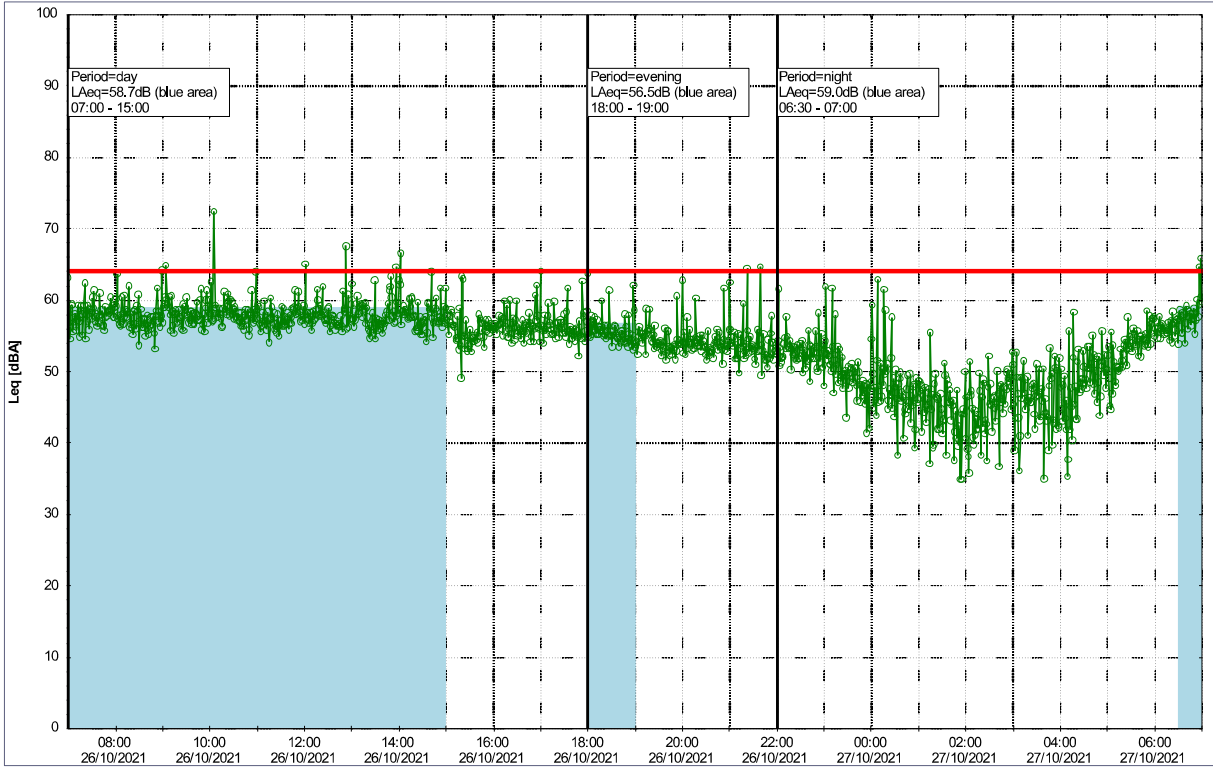

Noise Time Related Diagram

26/10/2021
27/10/2021

○○○○ GAB_NS01