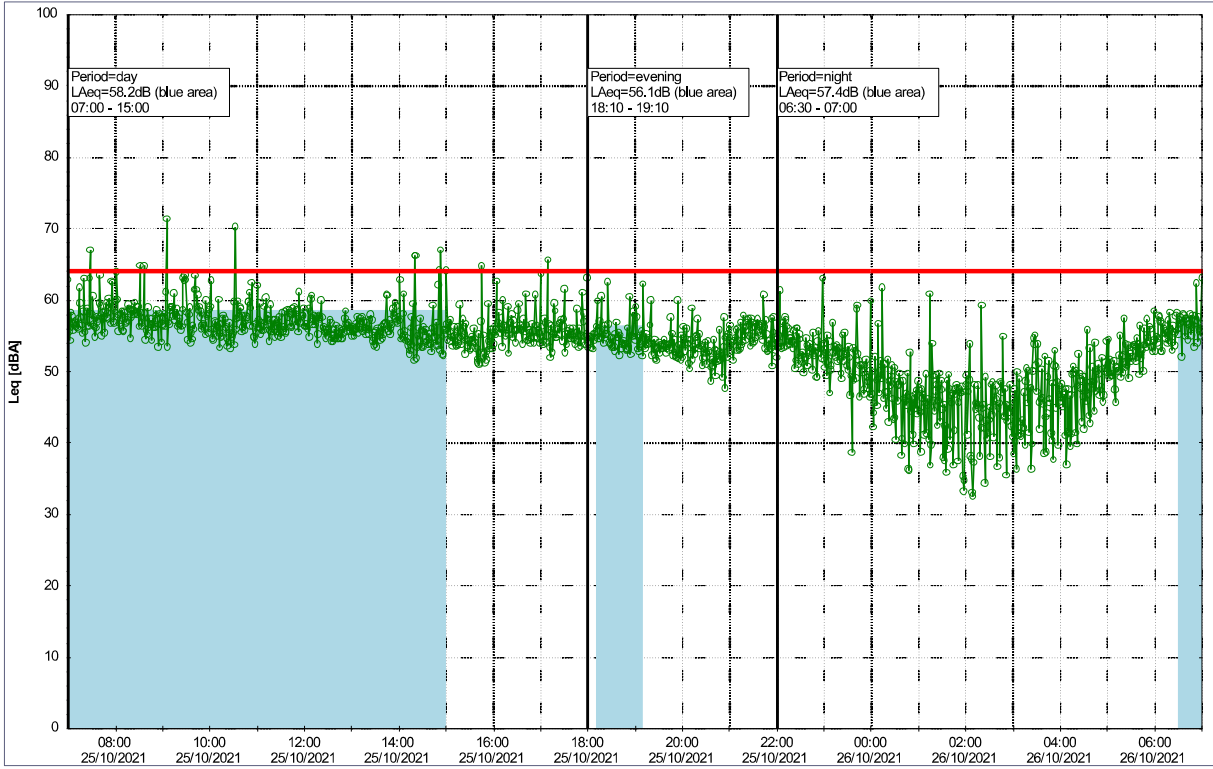

Noise Time Related Diagram

25/10/2021
26/10/2021

○○○○ GAB_NS01