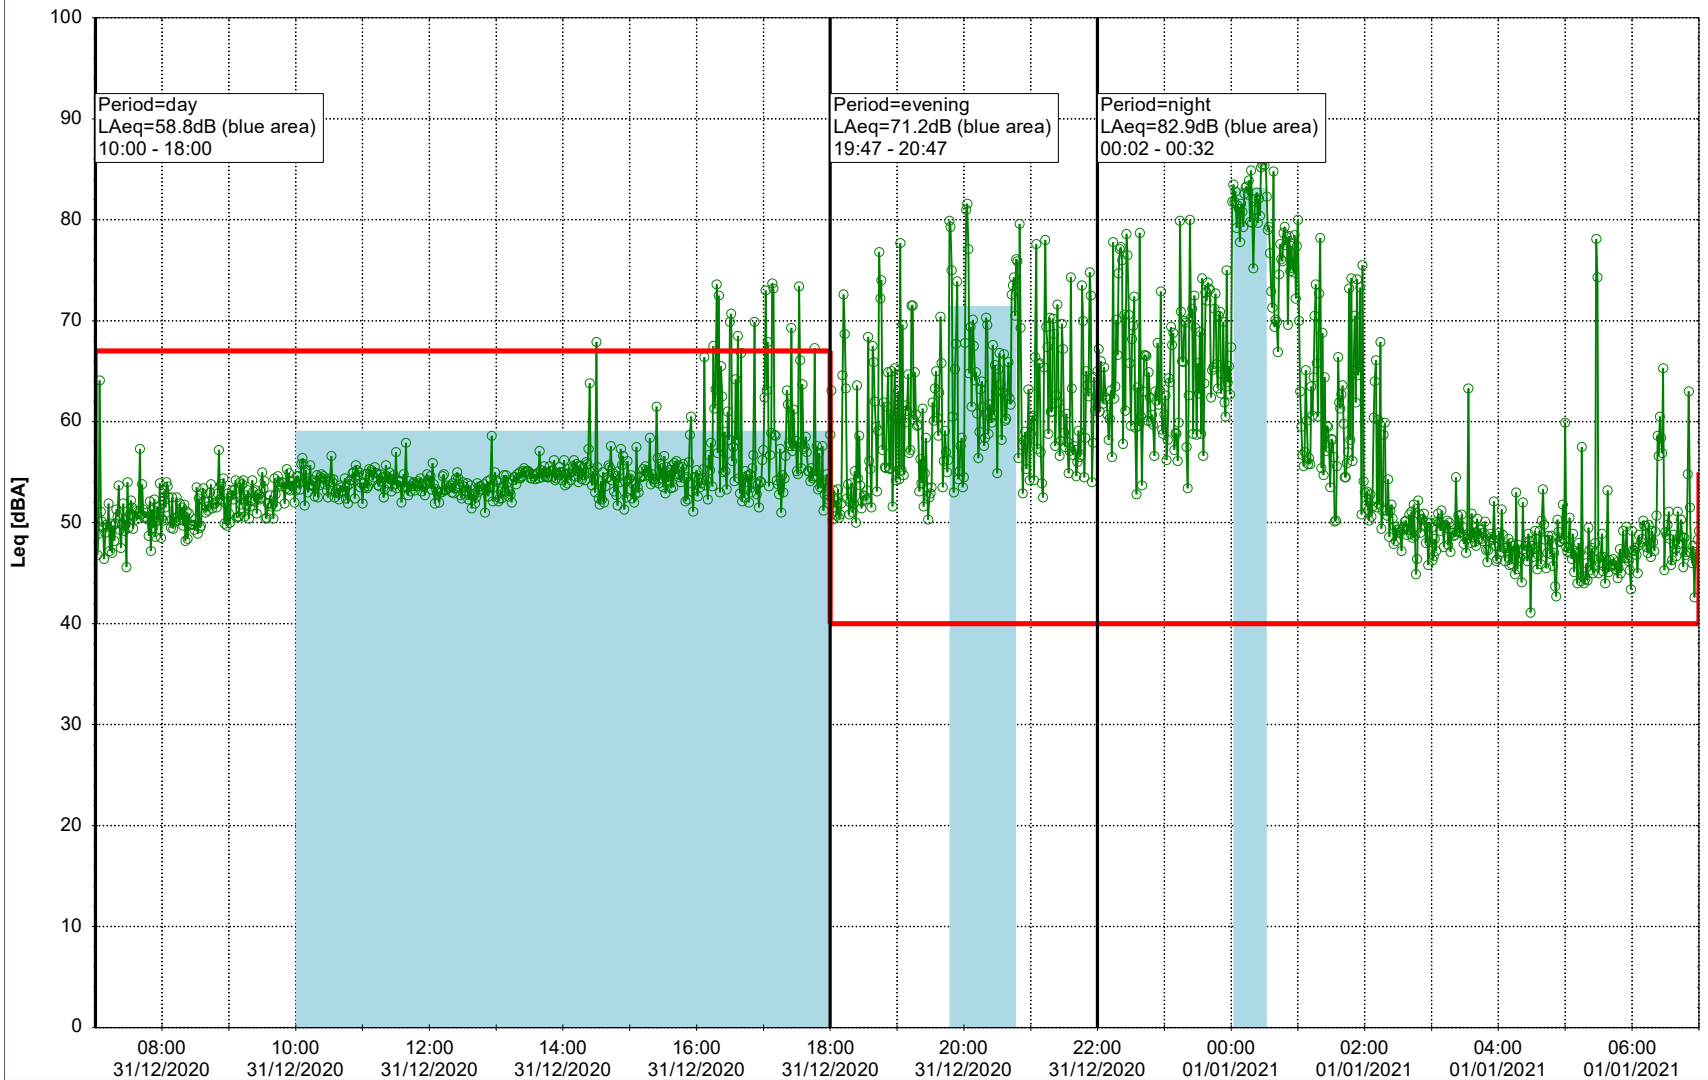

Plan View

Remarks

...

Noise Time Related Diagram

29/12/2020
30/12/2020

○○○○ SLU_NS01

Project: Kronos Sydhavnen
Construction: Sluseholmen
Location: N-V

Plan View

Remarks

...

Noise Time Related Diagram

30/12/2020
31/12/2020

○○○○ SLU_NS01

Project: Kronos Sydhavnen
Construction: Sluseholmen
Location: N-V

Plan View

Remarks

...

Noise Time Related Diagram

31/12/2020
01/01/2021

SLU_NS01

Project: Kronos Sydhavnen
Construction: Sluseholmen
Location: N-V

Plan View

Remarks

...

Noise Time Related Diagram

01/01/2021
02/01/2021

○○○○ SLU_NS01

Project: Kronos Sydhavnen
Construction: Sluseholmen
Location: N-V

Plan View

Remarks

...

Noise Time Related Diagram