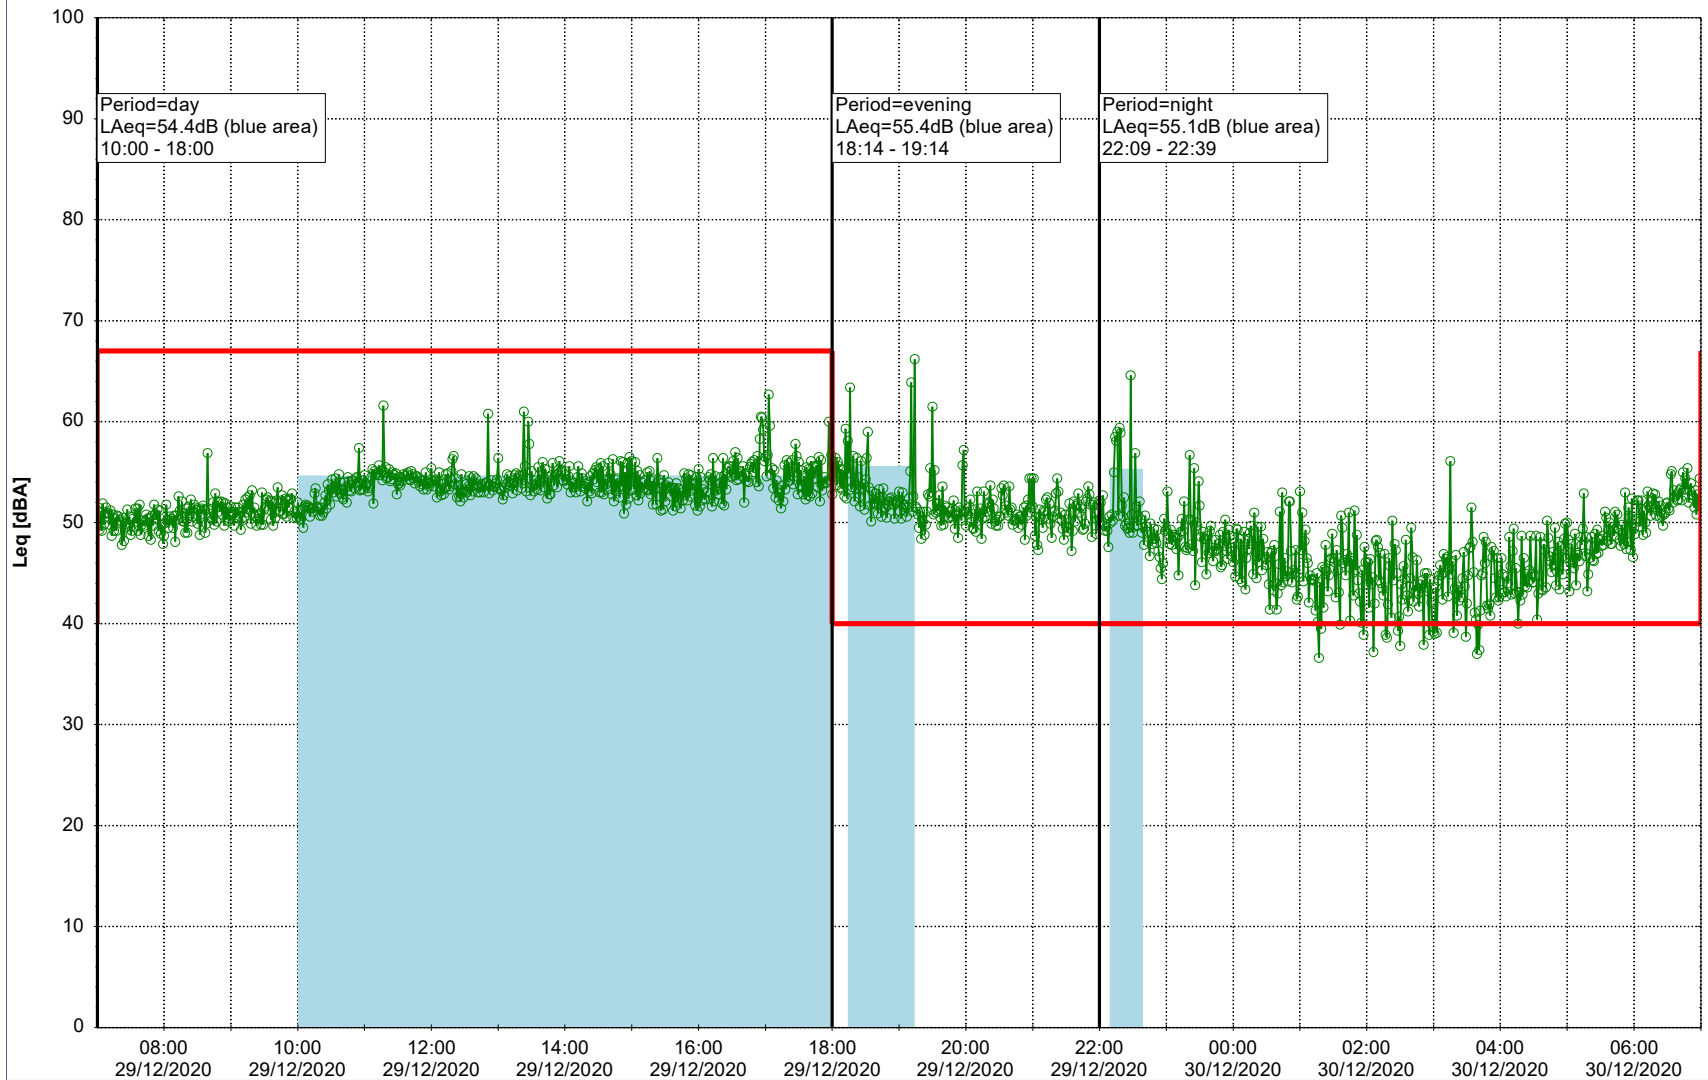

Plan View

Remarks

...

Noise Time Related Diagram

29/12/2020
30/12/2020

○○○○ SLU_NS01

Project: Kronos Sydhavnen
Construction: Sluseholmen
Location: N-V

Plan View

Remarks

...

Noise Time Related Diagram

30/12/2020
31/12/2020

○○○○ SLU_NS01

Project: Kronos Sydhavnen
Construction: Sluseholmen
Location: N-V

Plan View

Remarks

...

Noise Time Related Diagram

31/12/2020
01/01/2021

SLU_NS01

Project: Kronos Sydhavnen
Construction: Sluseholmen
Location: N-V

Plan View

Remarks

...

Noise Time Related Diagram

01/01/2021
02/01/2021

○○○○ SLU_NS01

Project: Kronos Sydhavnen
Construction: Sluseholmen
Location: N-V

Plan View

Remarks

...

Noise Time Related Diagram