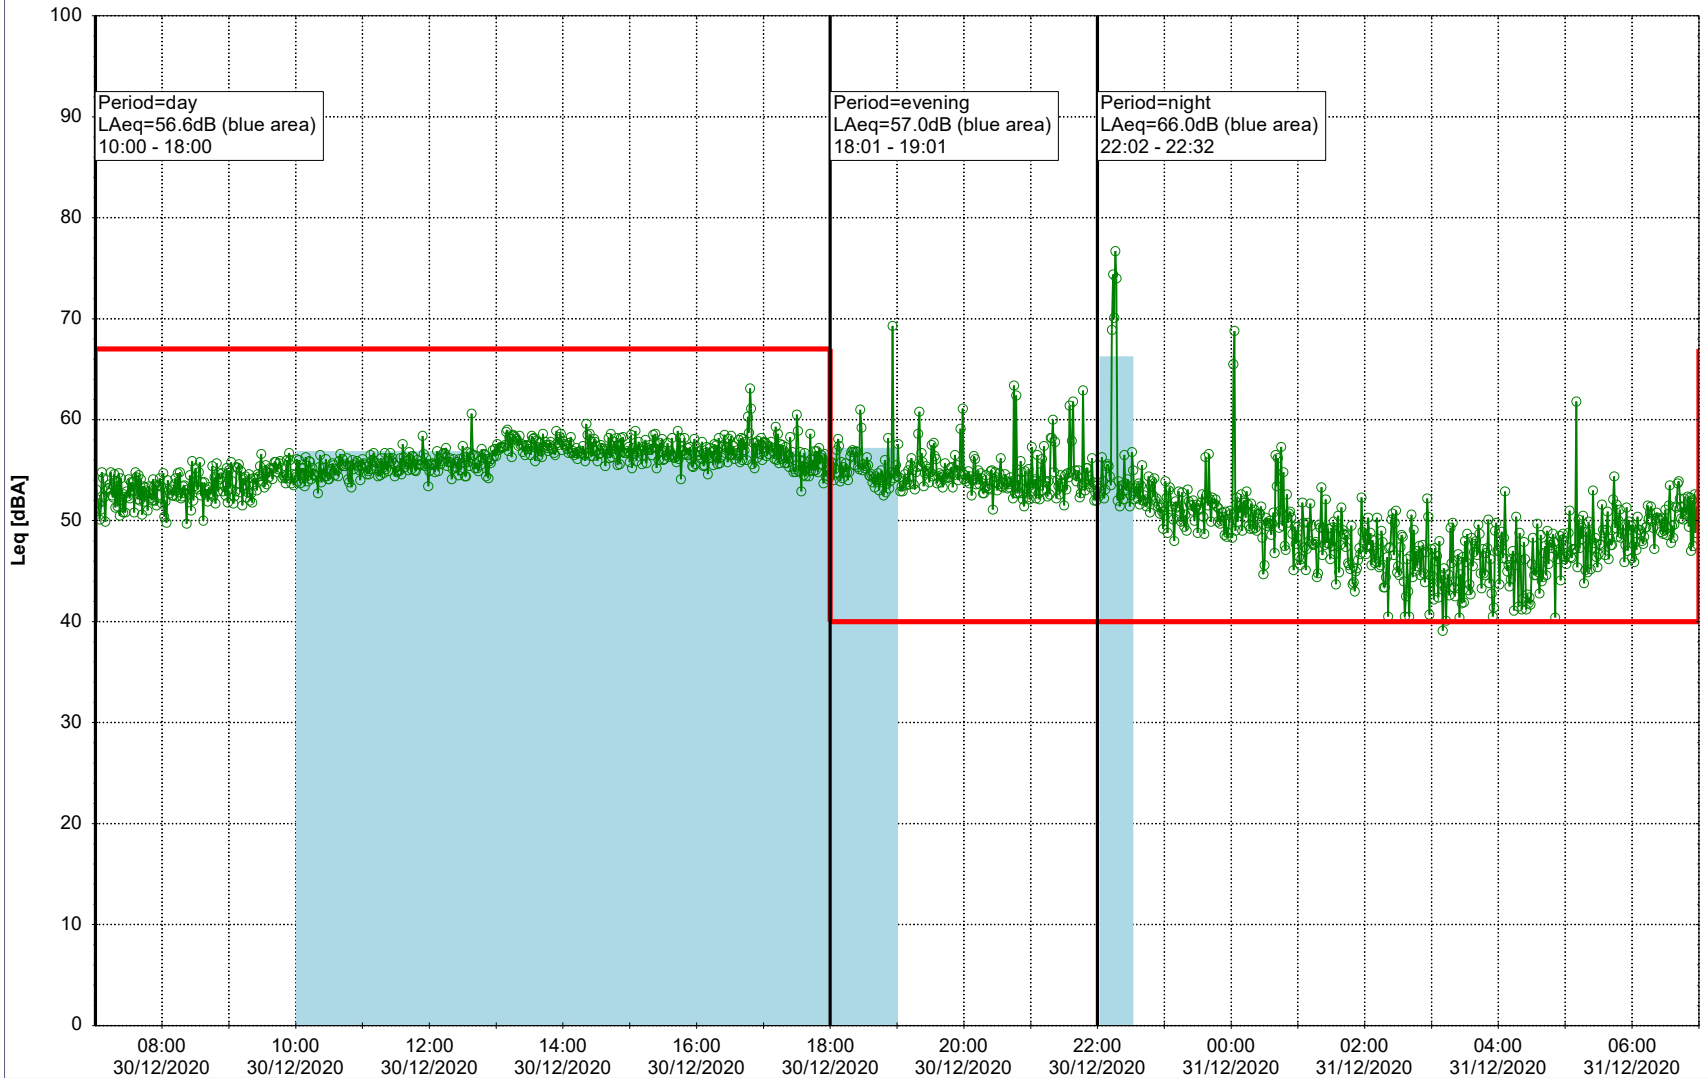

Plan View

Remarks

...

Noise Time Related Diagram

29/12/2020
30/12/2020

○○○○ SLU_NS01

Project: Kronos Sydhavnen
Construction: Sluseholmen
Location: N-V

Plan View

Remarks

...

Noise Time Related Diagram

30/12/2020
31/12/2020

○○○○ SLU_NS01

Project: Kronos Sydhavnen
Construction: Sluseholmen
Location: N-V

Plan View

Remarks

...

Noise Time Related Diagram

31/12/2020
01/01/2021

SLU_NS01

Project: Kronos Sydhavnen
Construction: Sluseholmen
Location: N-V

Plan View

Remarks

...

Noise Time Related Diagram

01/01/2021
02/01/2021

○○○○ SLU_NS01

Project: Kronos Sydhavnen
Construction: Sluseholmen
Location: N-V

Plan View

Remarks

...

Noise Time Related Diagram