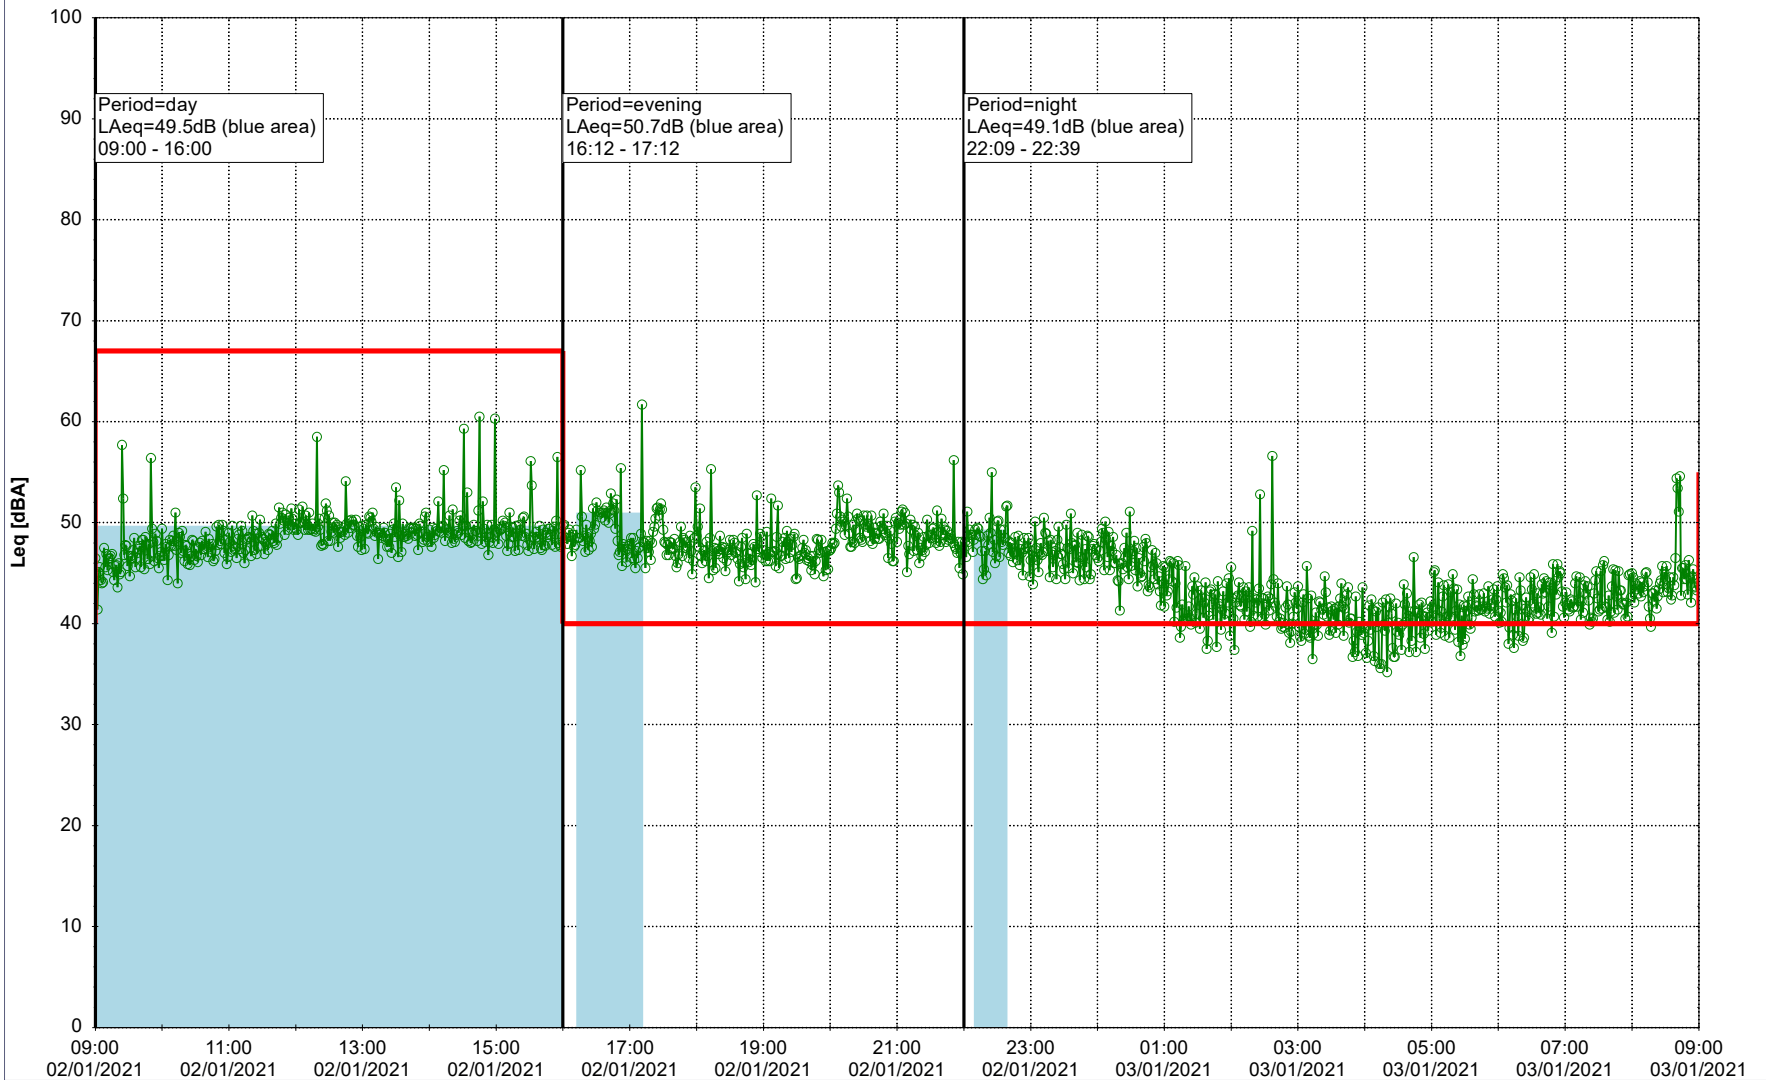

...

Noise Time Related Diagram

31/12/2020
01/01/2021

SLU_NS01

Project: Kronos Sydhavnen
Construction: Sluseholmen
Location: N-V

Plan View

Remarks

...

Noise Time Related Diagram

01/01/2021
02/01/2021

○○○○ SLU_NS01

Project: Kronos Sydhavnen
Construction: Sluseholmen
Location: N-V

Plan View

Remarks

...

Noise Time Related Diagram

02/01/2021
03/01/2021

SLU_NS01

Project: Kronos Sydhavnen
Construction: Sluseholmen
Location: N-V

Plan View

Remarks

...

Noise Time Related Diagram

03/01/2021
04/01/2021