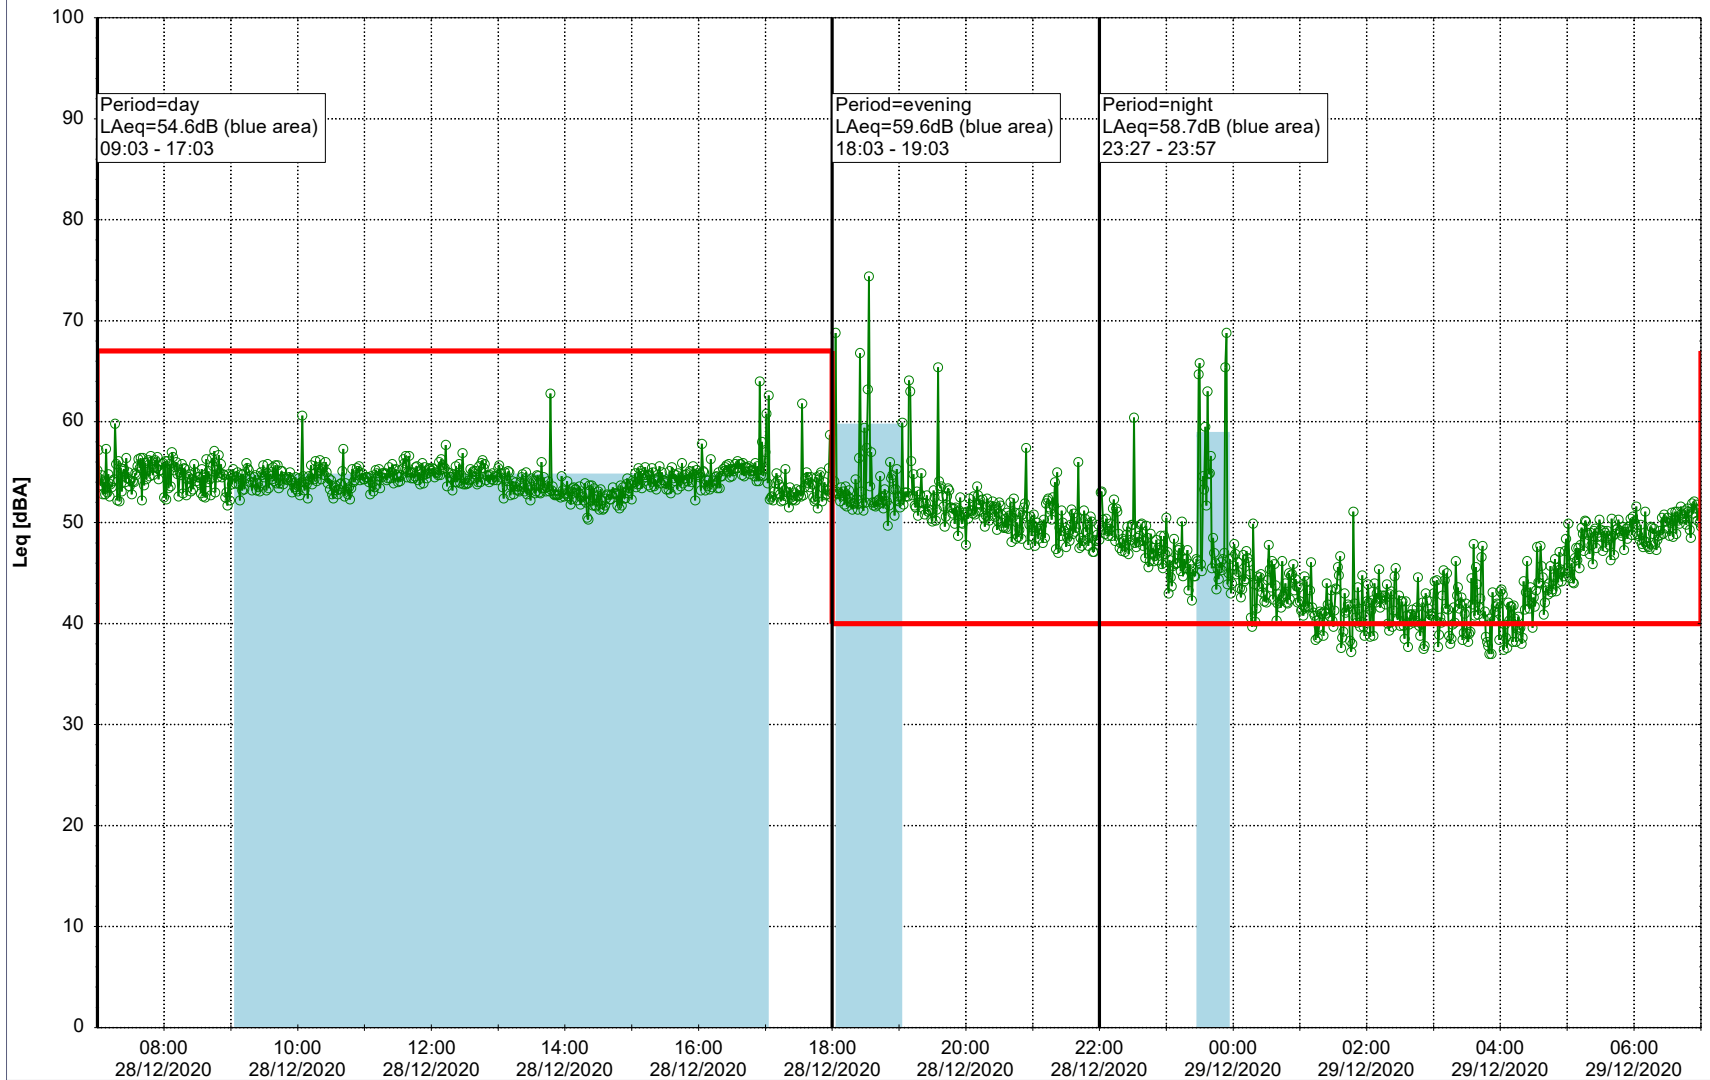

Project: Kronos Sydhavnen
Construction: Sluseholmen
Location: N-V

Plan View

Remarks

...

Noise Time Related Diagram

28/12/2020
29/12/2020

○○○○ SLU_NS01

Project: Kronos Sydhavnen
Construction: Sluseholmen
Location: N-V

Plan View

Remarks

...

Noise Time Related Diagram

29/12/2020
30/12/2020

○○○○ SLU_NS01

Project: Kronos Sydhavnen
Construction: Sluseholmen
Location: N-V

Plan View

Remarks

...

Noise Time Related Diagram

30/12/2020
31/12/2020

○○○○ SLU_NS01

Project: Kronos Sydhavnen
Construction: Sluseholmen
Location: N-V

Plan View

Remarks

...

Noise Time Related Diagram

31/12/2020
01/01/2021

SLU_NS01

Project: Kronos Sydhavnen
Construction: Sluseholmen
Location: N-V

Plan View

Remarks

...