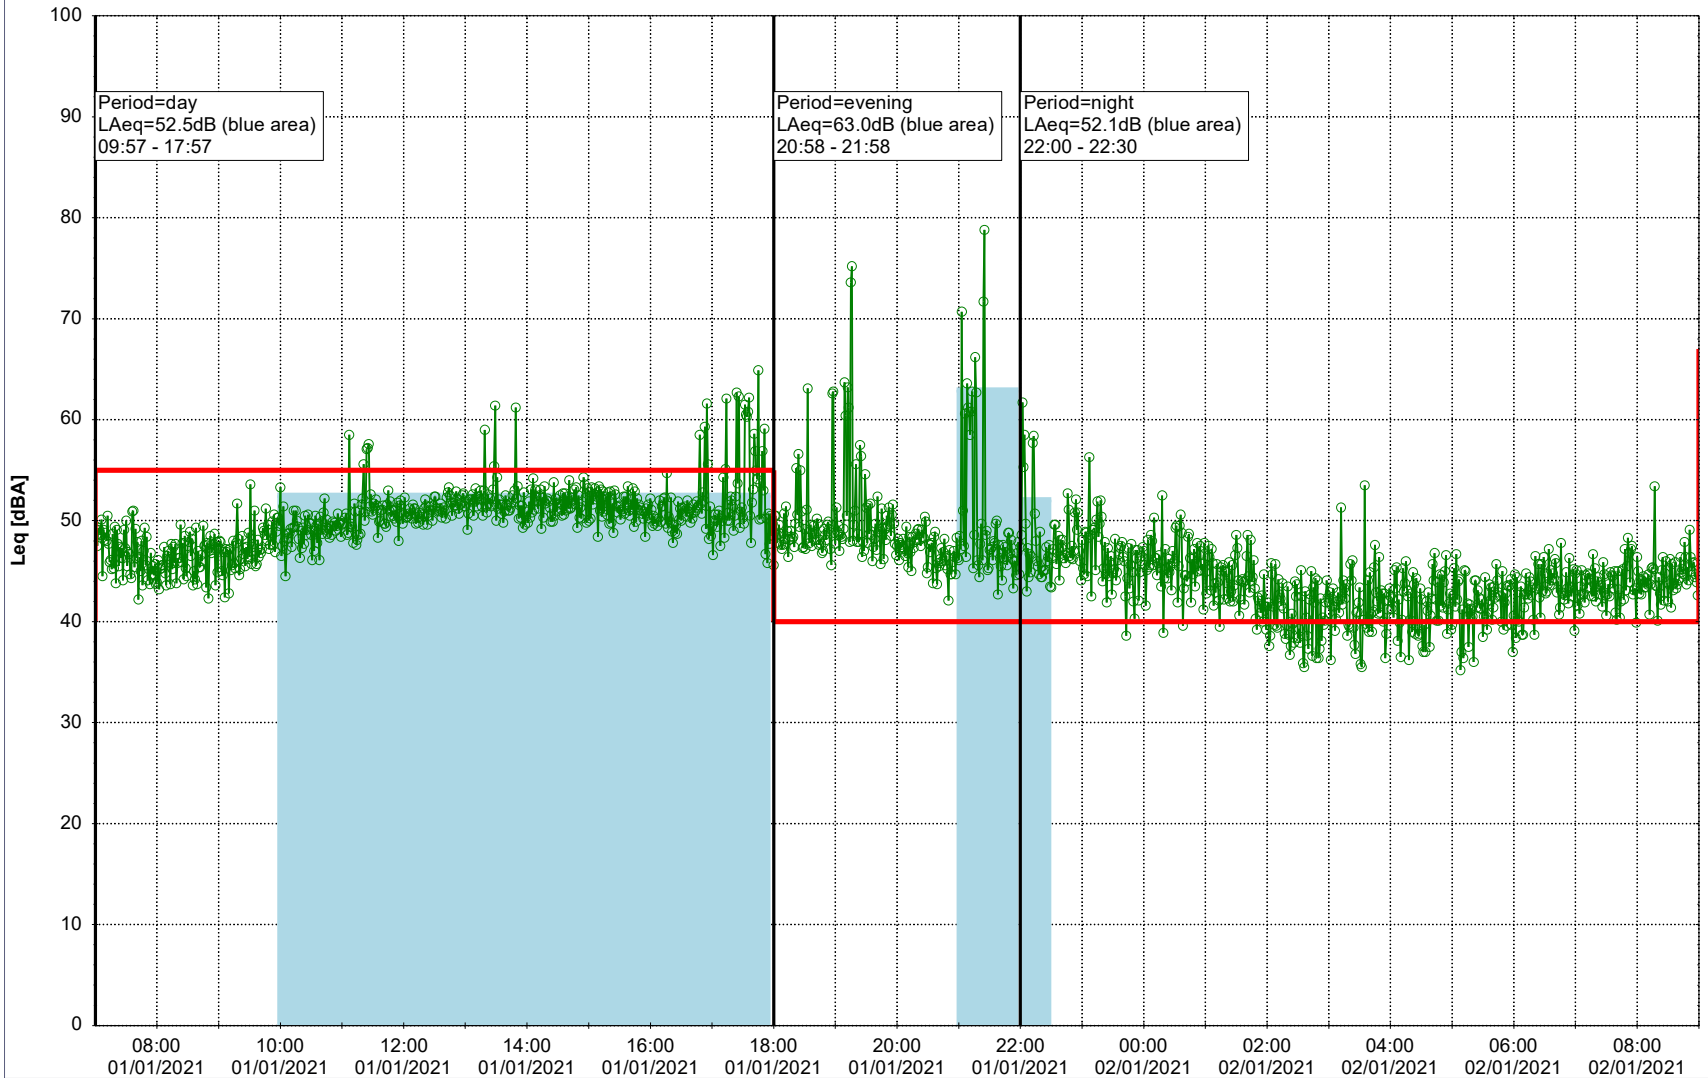

Remarks

...

Noise Time Related Diagram

30/12/2020
31/12/2020

○○○○ SLU_NS01

Project: Kronos Sydhavnen
Construction: Sluseholmen
Location: N-V

Plan View

Remarks

...

Noise Time Related Diagram

31/12/2020
01/01/2021

SLU_NS01

Project: Kronos Sydhavnen
Construction: Sluseholmen
Location: N-V

Plan View

Remarks

...

Noise Time Related Diagram

01/01/2021
02/01/2021

○○○○ SLU_NS01

Project: Kronos Sydhavnen
Construction: Sluseholmen
Location: N-V

Plan View

Remarks

...

Noise Time Related Diagram

02/01/2021
03/01/2021

SLU_NS01

Project: Kronos Sydhavnen
Construction: Sluseholmen
Location: N-V

Plan View

Remarks

...

Noise Time Related Diagram

03/01/2021
04/01/2021