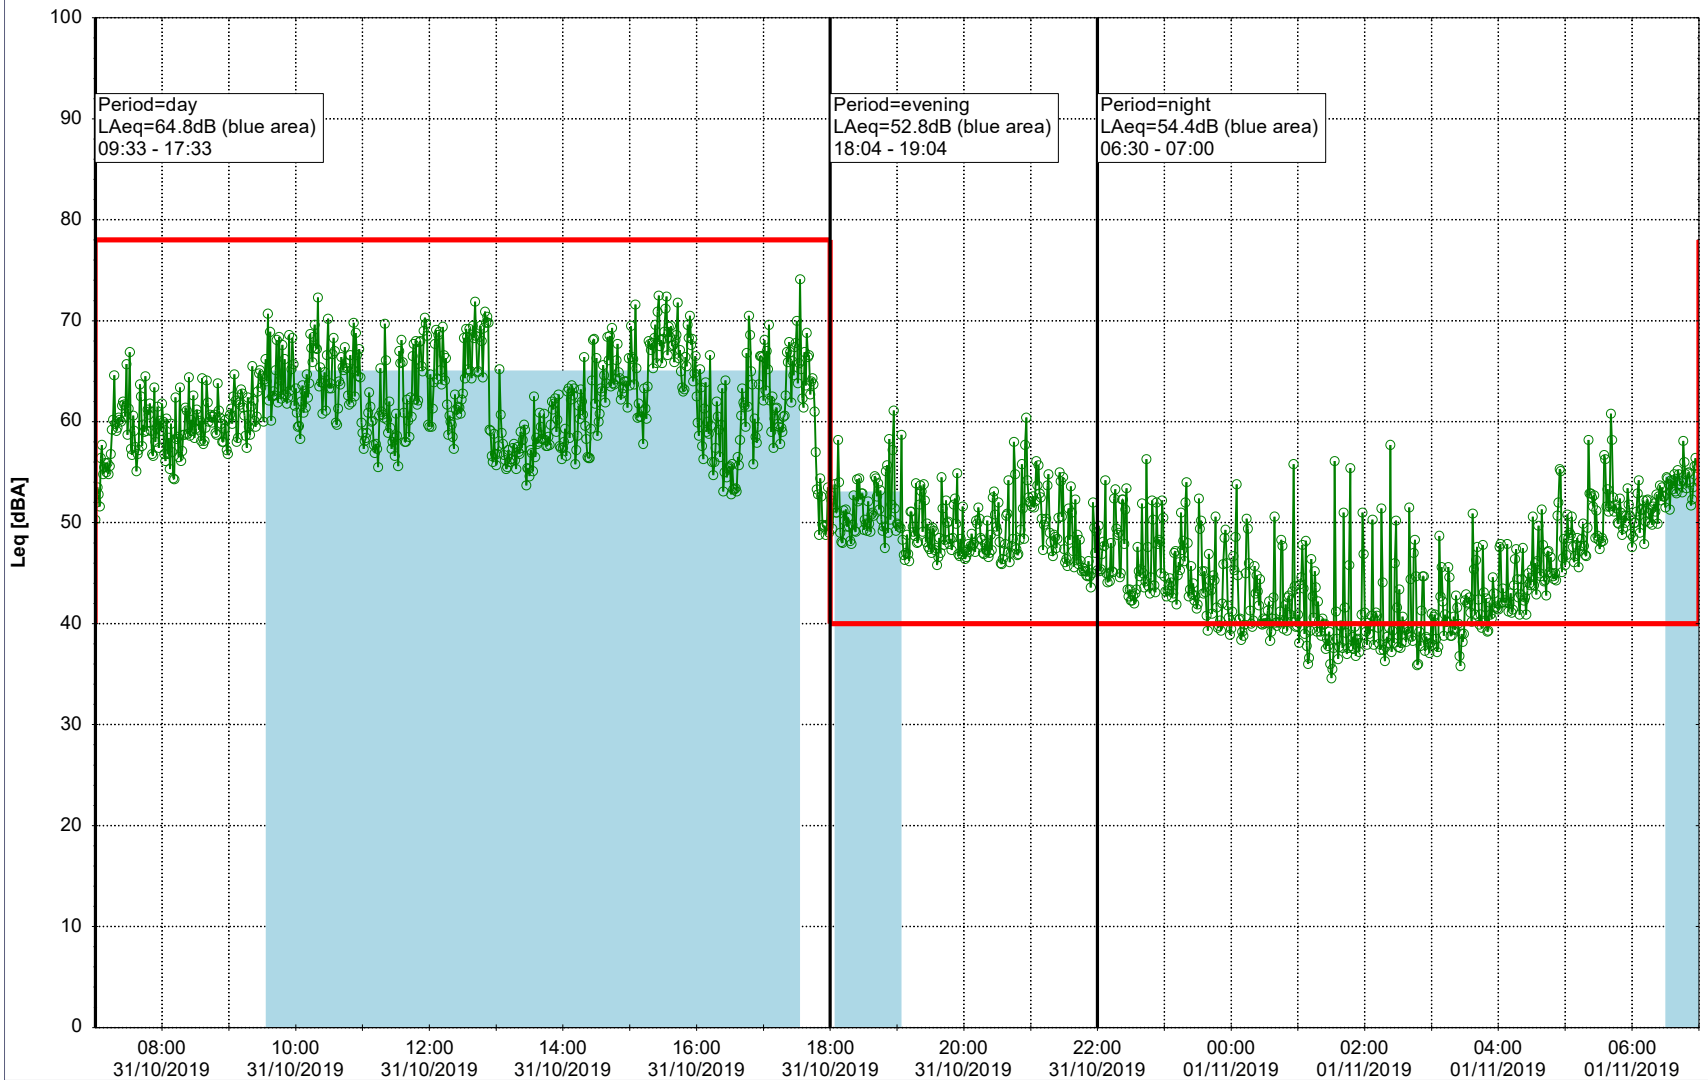

Remarks

...

Noise Time Related Diagram

30/10/2019
31/10/2019

○ ○ ○ ○ NEL_NS01

Project: Kronos Sydhavnen
Construction: Ny Ellebjerg
Location: N-V

Plan View

Remarks

...

Noise Time Related Diagram

31/10/2019
01/11/2019

○ ○ ○ ○ NEL_NS01

Project: Kronos Sydhavnen
Construction: Ny Ellebjerg
Location: N-V

Plan View

Remarks

...

Noise Time Related Diagram

01/11/2019

02/11/2019

○ ○ ○ ○ NEL_NS01

Project: Kronos Sydhavnen
Construction: Ny Ellebjerg
Location: N-V

Plan View

Remarks

...

Noise Time Related Diagram

02/11/2019
03/11/2019

○ ○ ○ ○ NEL_NS01

Project: Kronos Sydhavnen
Construction: Ny Ellebjerg
Location: N-V

03/11/2019
04/11/2019

Plan View

Remarks

...