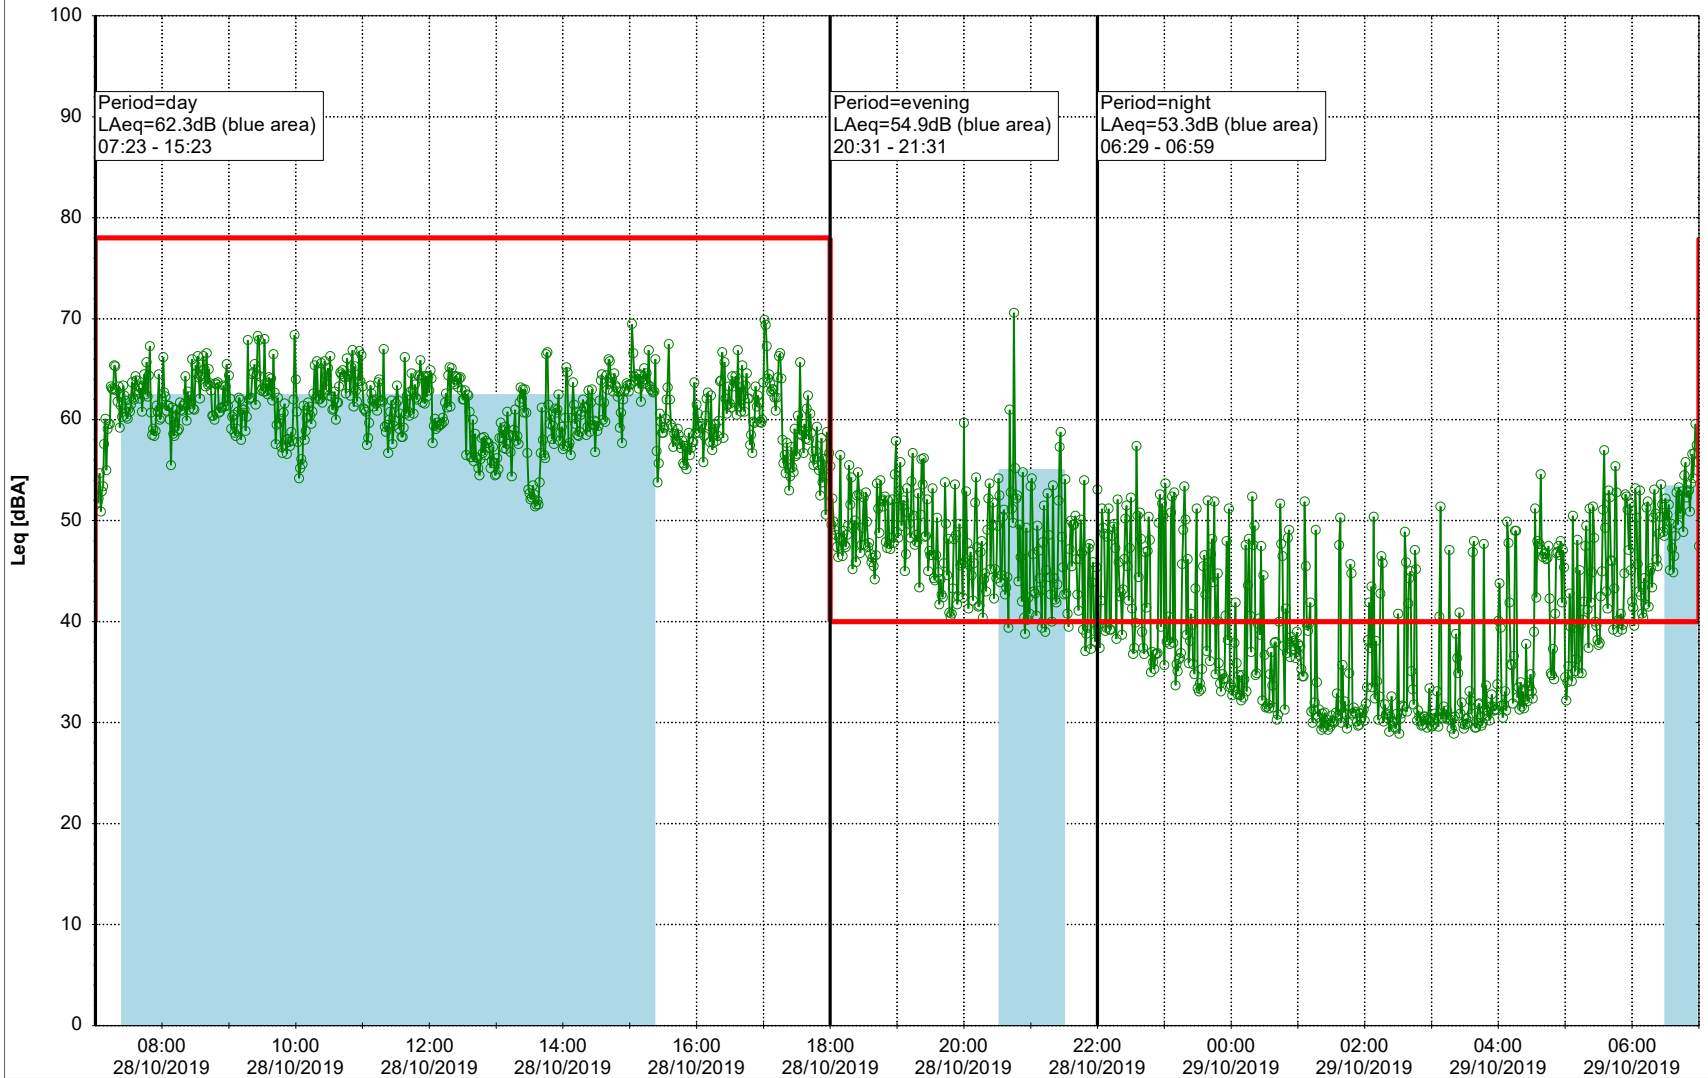

Project: Kronos Sydhavnen
Construction: Ny Ellebjerg
Location: N-V

Plan View

Remarks

...

Noise Time Related Diagram

28/10/2019
29/10/2019

○ NEL_NS01

Project: Kronos Sydhavnen
Construction: Ny Ellebjerg
Location: N-V

29/10/2019
30/10/2019

Plan View

Remarks

...

Noise Time Related Diagram

○ ○ ○ ○ NEL_NS01

Project: Kronos Sydhavnen
Construction: Ny Ellebjerg
Location: N-V

Plan View

Remarks

...

Noise Time Related Diagram

30/10/2019
31/10/2019

○ ○ ○ ○ NEL_NS01

Project: Kronos Sydhavnen
Construction: Ny Ellebjerg
Location: N-V

Plan View

Remarks

...

Noise Time Related Diagram

31/10/2019
01/11/2019

○ ○ ○ ○ NEL_NS01

Project: Kronos Sydhavnen
Construction: Ny Ellebjerg
Location: N-V

Plan View

Remarks

...