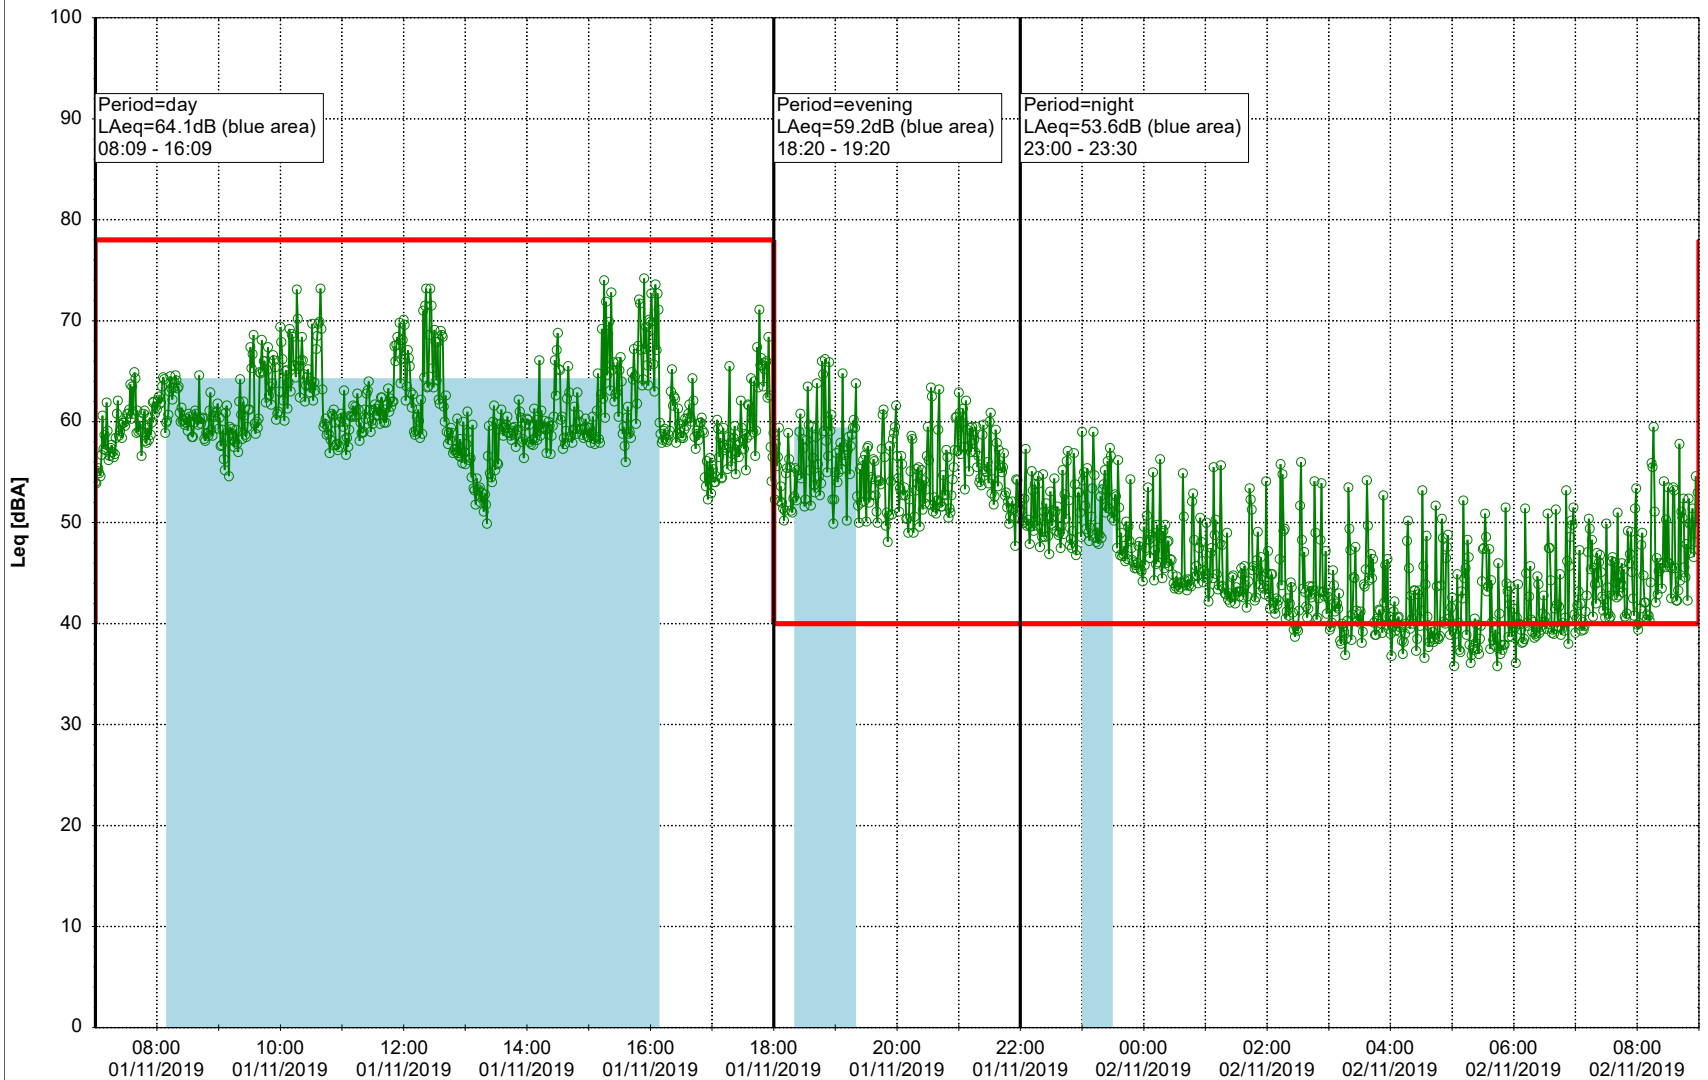

...

Noise Time Related Diagram

31/10/2019
01/11/2019

○ ○ ○ ○ NEL_NS01

Project: Kronos Sydhavnen
Construction: Ny Ellebjerg
Location: N-V

Plan View

Remarks

...

Noise Time Related Diagram

01/11/2019

02/11/2019

○ ○ ○ ○ NEL_NS01

Project: Kronos Sydhavnen
Construction: Ny Ellebjerg
Location: N-V

Plan View

Remarks

...

Noise Time Related Diagram

02/11/2019
03/11/2019

○ ○ ○ ○ NEL_NS01

Project: Kronos Sydhavnen
Construction: Ny Ellebjerg
Location: N-V

03/11/2019
04/11/2019

Plan View

Remarks

...