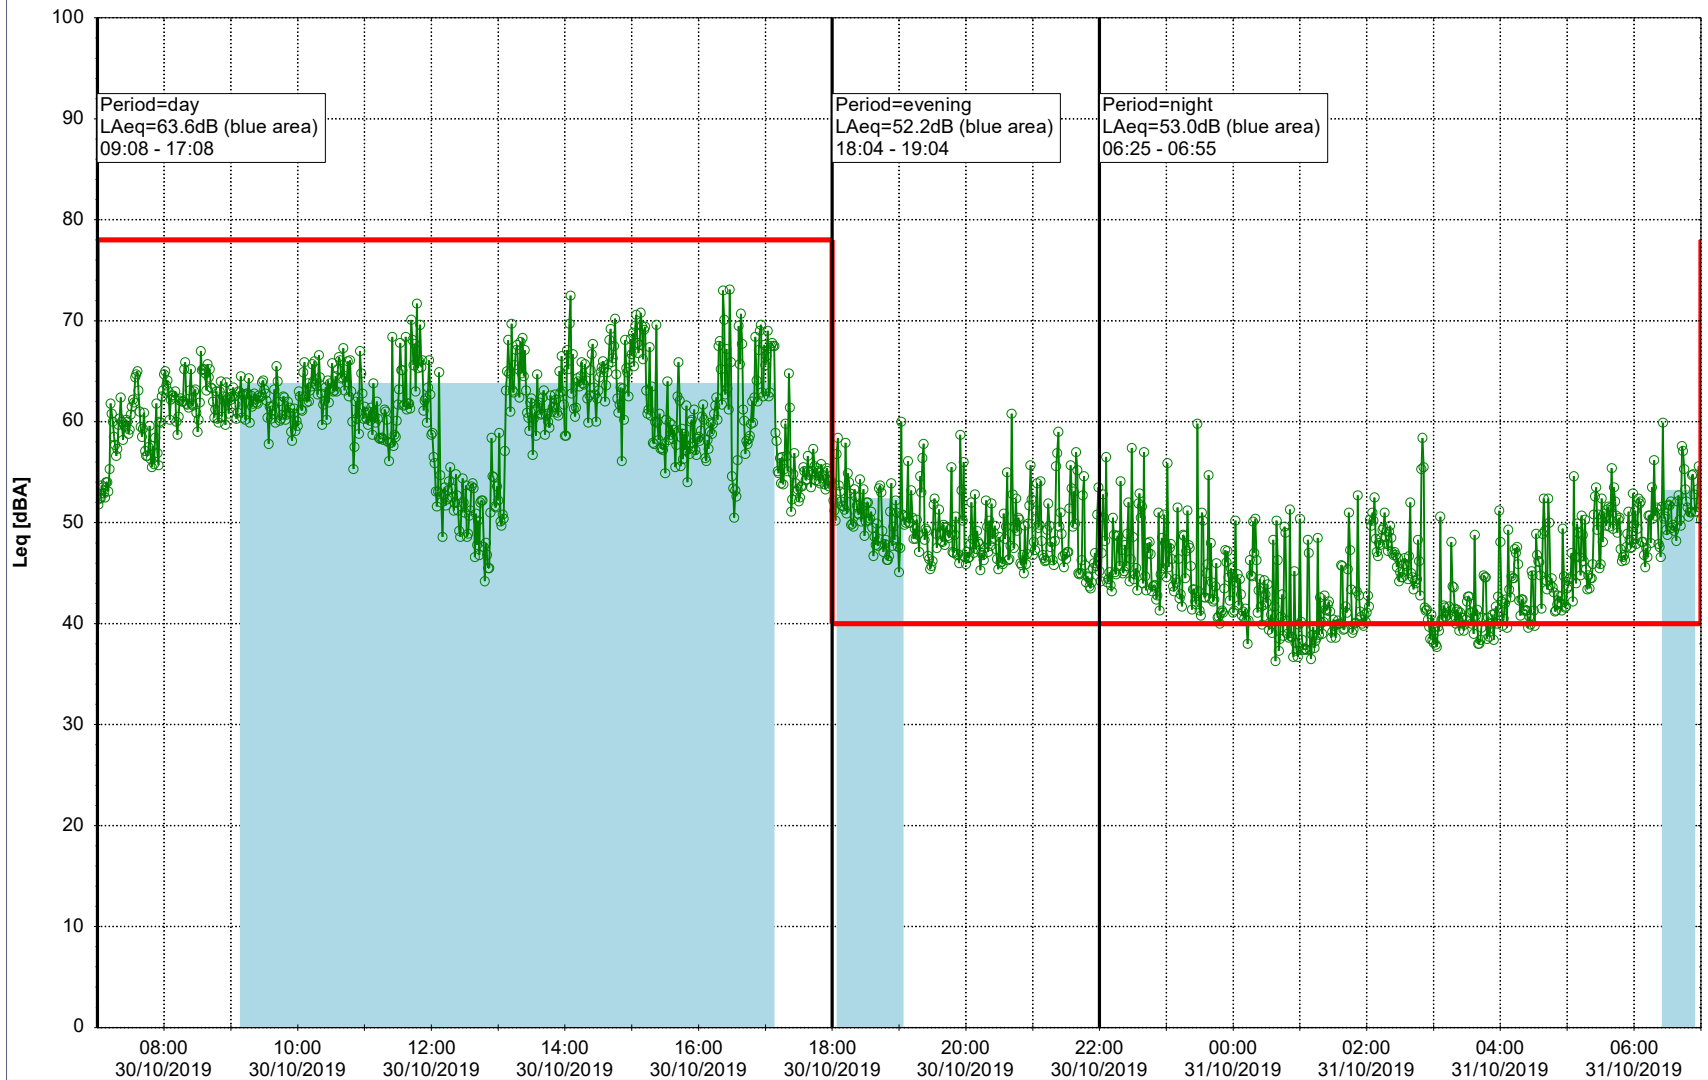

29/10/2019
30/10/2019

Plan View

Remarks

...

Noise Time Related Diagram

○ ○ ○ ○ NEL_NS01

Project: Kronos Sydhavnen
Construction: Ny Ellebjerg
Location: N-V

Plan View

Remarks

...

Noise Time Related Diagram

30/10/2019
31/10/2019

○ ○ ○ ○ NEL_NS01

Project: Kronos Sydhavnen
Construction: Ny Ellebjerg
Location: N-V

Plan View

Remarks

...

Noise Time Related Diagram

31/10/2019
01/11/2019

○ ○ ○ ○ NEL_NS01

Project: Kronos Sydhavnen
Construction: Ny Ellebjerg
Location: N-V

Plan View

Remarks

...

Noise Time Related Diagram

01/11/2019

02/11/2019

○ ○ ○ ○ NEL_NS01

Project: Kronos Sydhavnen
Construction: Ny Ellebjerg
Location: N-V

Plan View

Remarks

...