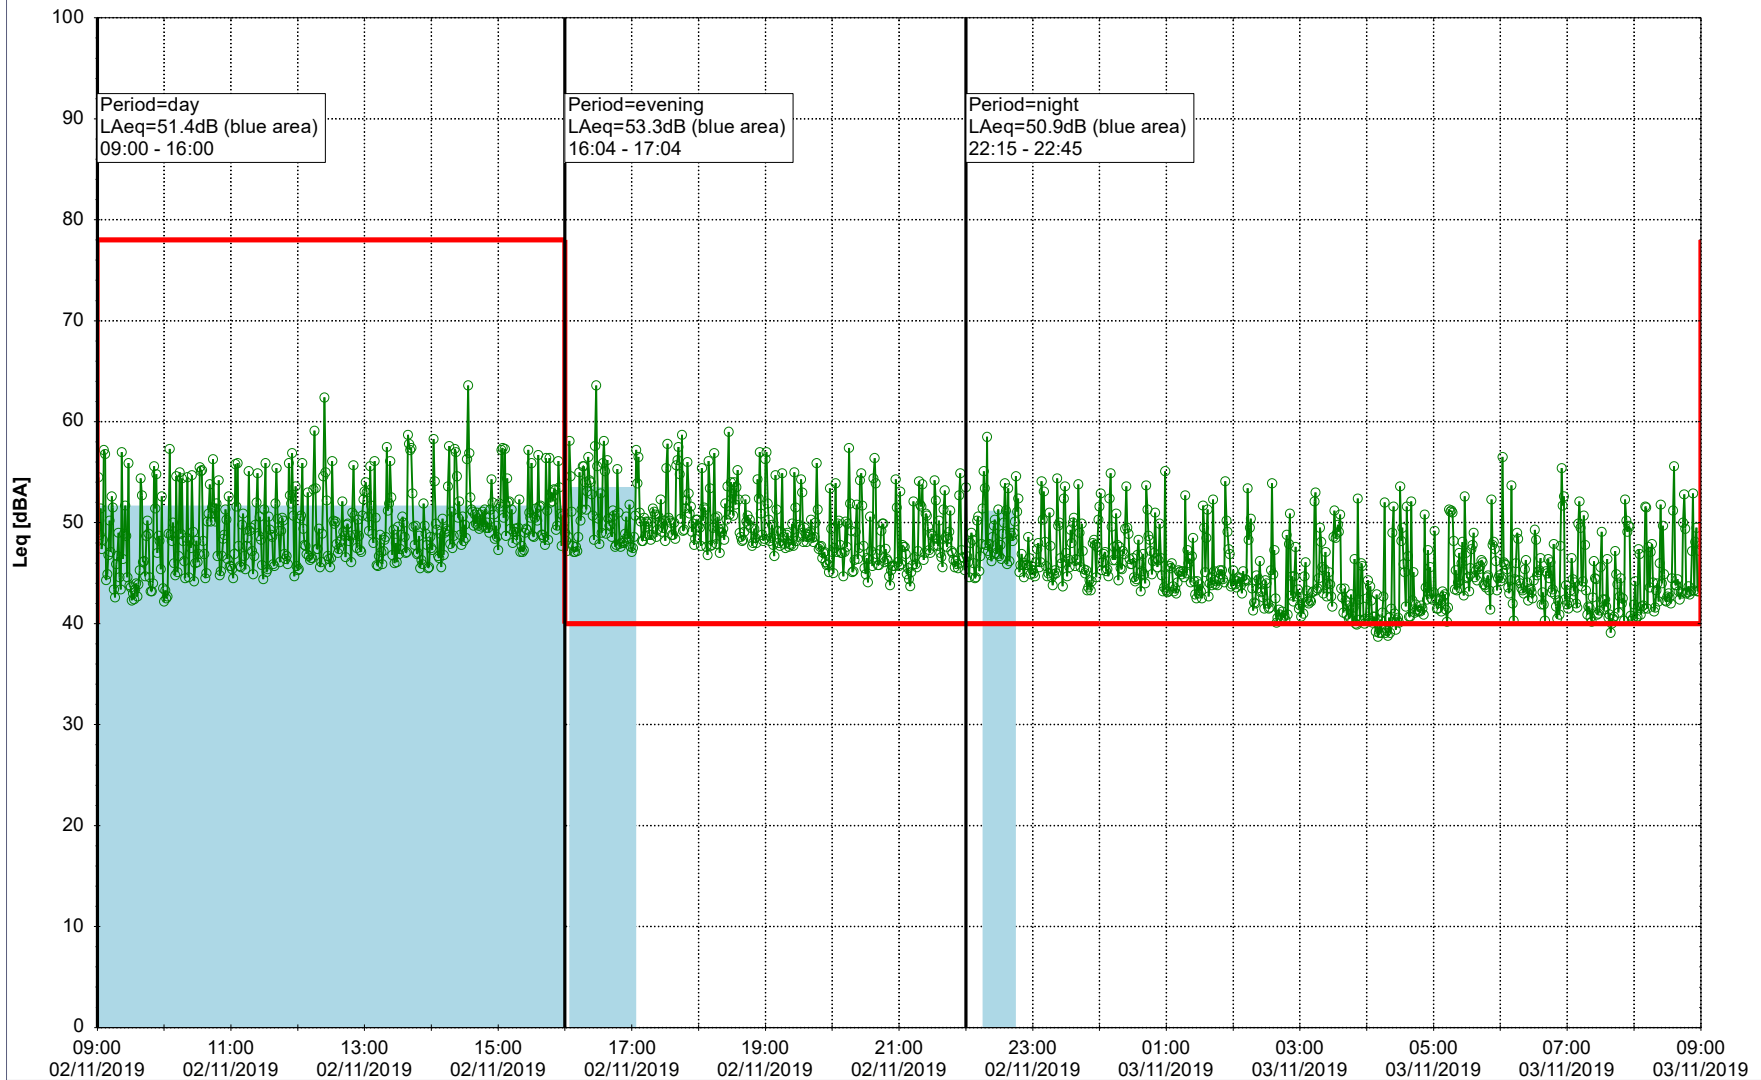

Noise Time Related Diagram

01/11/2019

02/11/2019

○ ○ ○ ○ NEL_NS01

Project: Kronos Sydhavnen
Construction: Ny Ellebjerg
Location: N-V

Plan View

Remarks

...

Noise Time Related Diagram

02/11/2019
03/11/2019

○ ○ ○ ○ NEL_NS01

Project: Kronos Sydhavnen
Construction: Ny Ellebjerg
Location: N-V

03/11/2019
04/11/2019

Plan View

Remarks

...