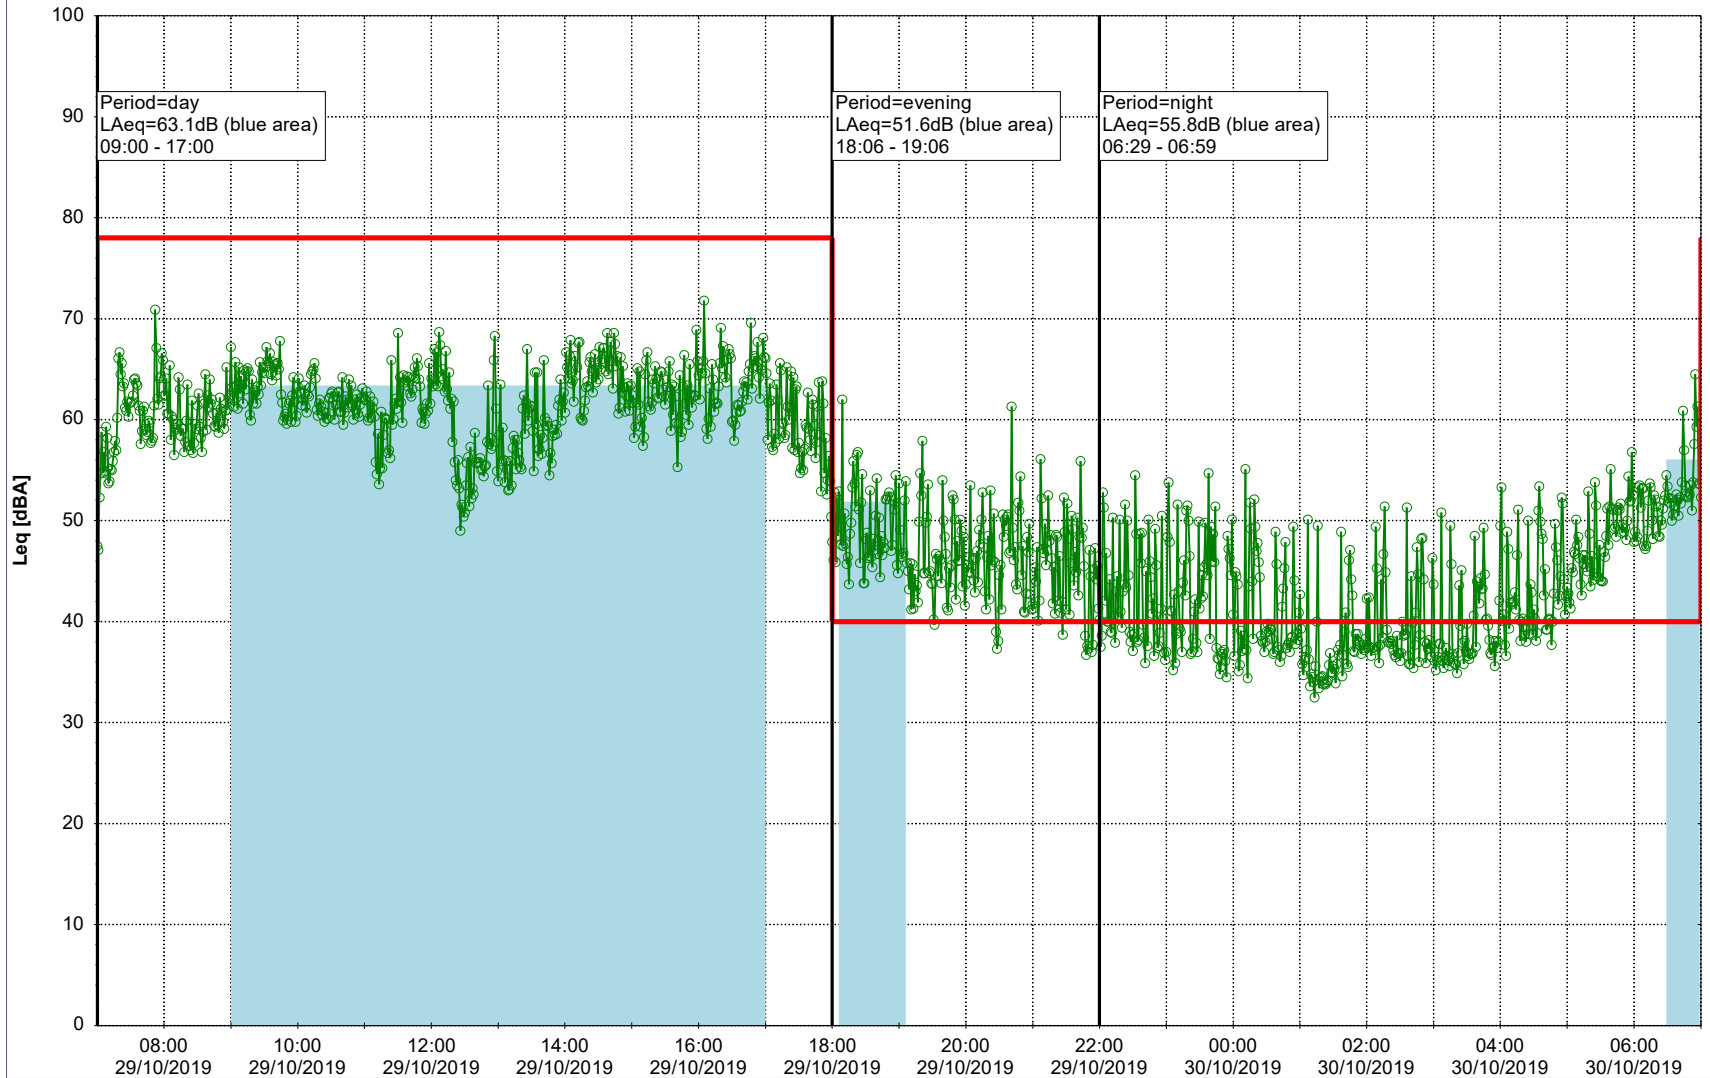

29/10/2019
30/10/2019

Plan View

Remarks

...

Noise Time Related Diagram

○ ○ ○ ○ NEL_NS01

Project: Kronos Sydhavnen
Construction: Ny Ellebjerg
Location: N-V

Plan View

Remarks

...

Noise Time Related Diagram

30/10/2019
31/10/2019

○ ○ ○ ○ NEL_NS01

Project: Kronos Sydhavnen
Construction: Ny Ellebjerg
Location: N-V

Plan View

Remarks

...

Noise Time Related Diagram

31/10/2019
01/11/2019

○ ○ ○ ○ NEL_NS01

Project: Kronos Sydhavnen
Construction: Ny Ellebjerg
Location: N-V

Plan View

Remarks

...

Noise Time Related Diagram

01/11/2019

02/11/2019

○ ○ ○ ○ NEL_NS01

Project: Kronos Sydhavnen
Construction: Ny Ellebjerg
Location: N-V

Plan View

Remarks

...