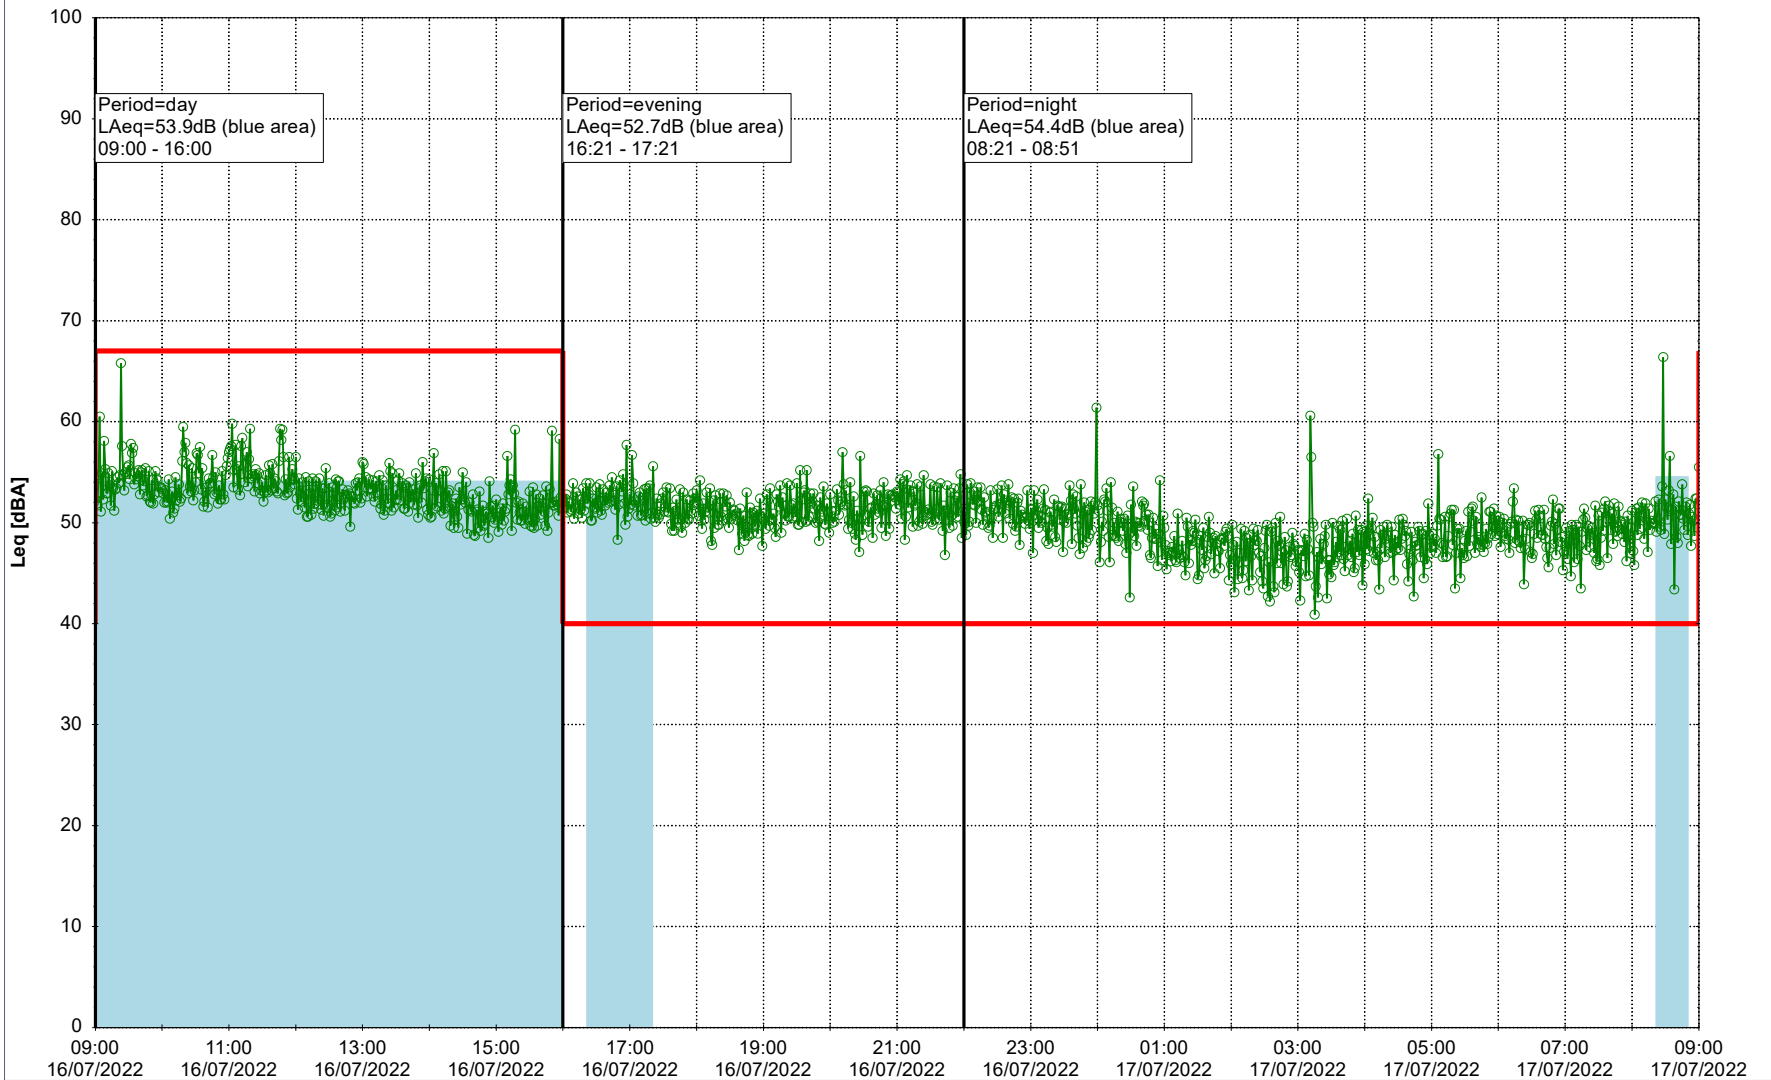

### Noise Time Related Diagram

15/07/2022  
16/07/2022

○○○○ SLU\_NS01

**Project:** Kronos Sydhavnen  
**Construction:** Sluseholmen  
**Location:** N-V

Plan View

Remarks

...

### Noise Time Related Diagram

16/07/2022  
17/07/2022

○○○○ SLU\_NS01

**Project:** Kronos Sydhavnen  
**Construction:** Sluseholmen  
**Location:** N-V

Plan View

0 5 10 15 20 [m]

Remarks

...