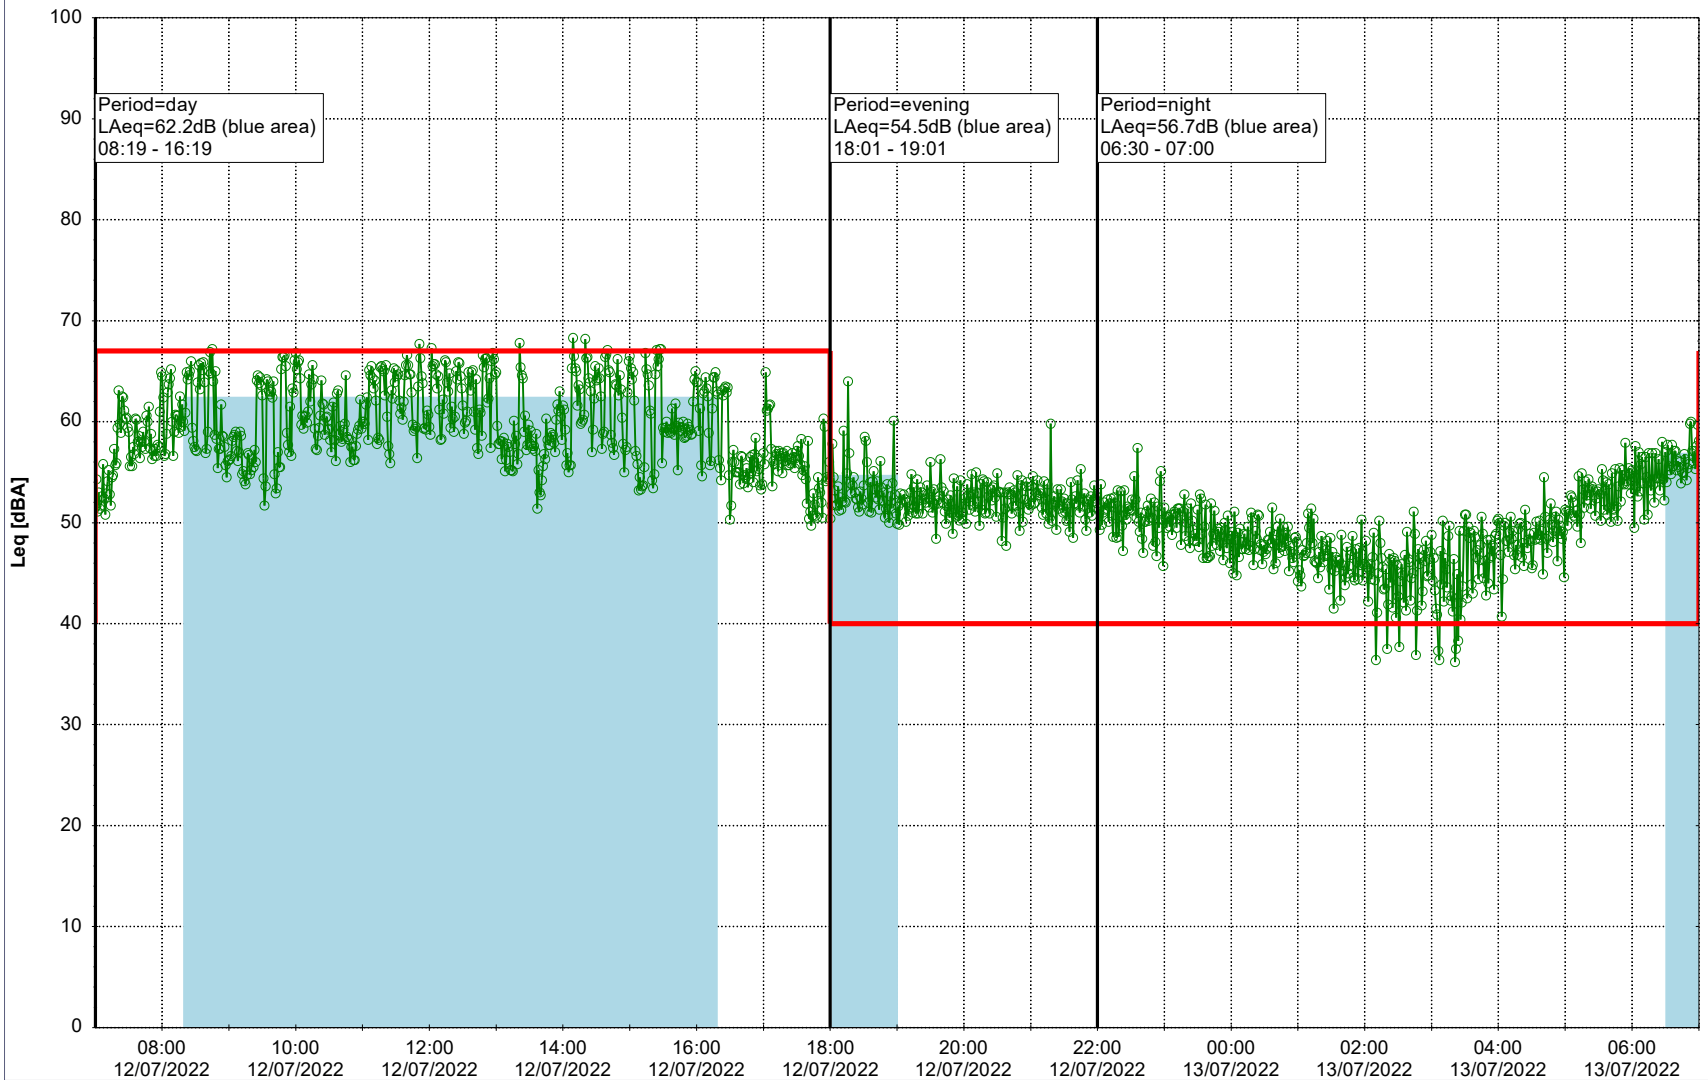

Project: Kronos Sydhavnen  
Construction: Sluseholmen  
Location: N-V

Plan View

0 5 10 15 20 [m]

Remarks

...

### Noise Time Related Diagram

11/07/2022  
12/07/2022

○○○○ SLU\_NS01

Project: Kronos Sydhavnen  
Construction: Sluseholmen  
Location: N-V

Plan View

0 5 10 15 20 [m]

Remarks

...

### Noise Time Related Diagram

12/07/2022  
13/07/2022

○○○○ SLU\_NS01

**Project:** Kronos Sydhavnen  
**Construction:** Sluseholmen  
**Location:** N-V

Plan View

Remarks

...

### Noise Time Related Diagram

16/07/2022  
17/07/2022

○○○○ SLU\_NS01

**Project:** Kronos Sydhavnen  
**Construction:** Sluseholmen  
**Location:** N-V

Plan View

0 5 10 15 20 [m]

Remarks

...