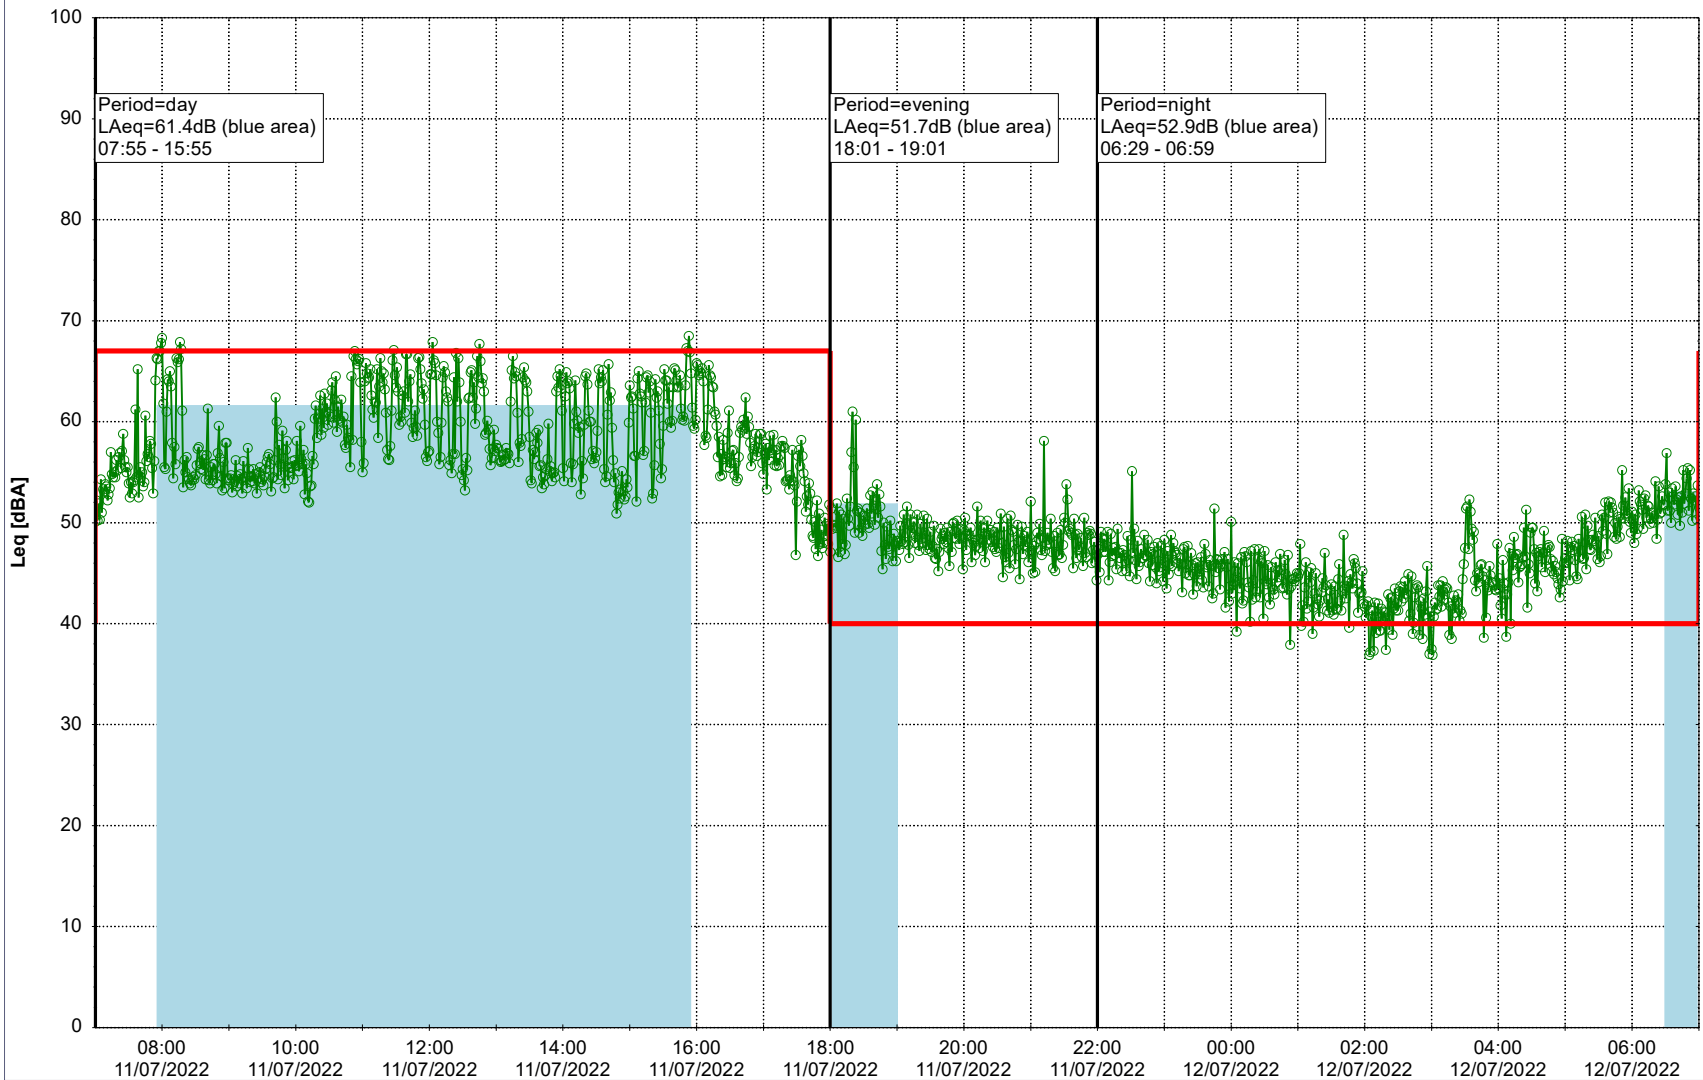

Project: Kronos Sydhavnen  
Construction: Sluseholmen  
Location: N-V

Plan View

0 5 10 15 20 [m]

Remarks

...

### Noise Time Related Diagram

11/07/2022  
12/07/2022

○○○○ SLU\_NS01

Project: Kronos Sydhavnen  
Construction: Sluseholmen  
Location: N-V

Plan View

0 5 10 15 20 [m]

Remarks

...

### Noise Time Related Diagram

12/07/2022  
13/07/2022

○○○○ SLU\_NS01

**Project:** Kronos Sydhavnen  
**Construction:** Sluseholmen  
**Location:** N-V

Plan View

Remarks

...

### Noise Time Related Diagram

16/07/2022  
17/07/2022

○○○○ SLU\_NS01

**Project:** Kronos Sydhavnen  
**Construction:** Sluseholmen  
**Location:** N-V

Plan View

0 5 10 15 20 [m]

Remarks

...