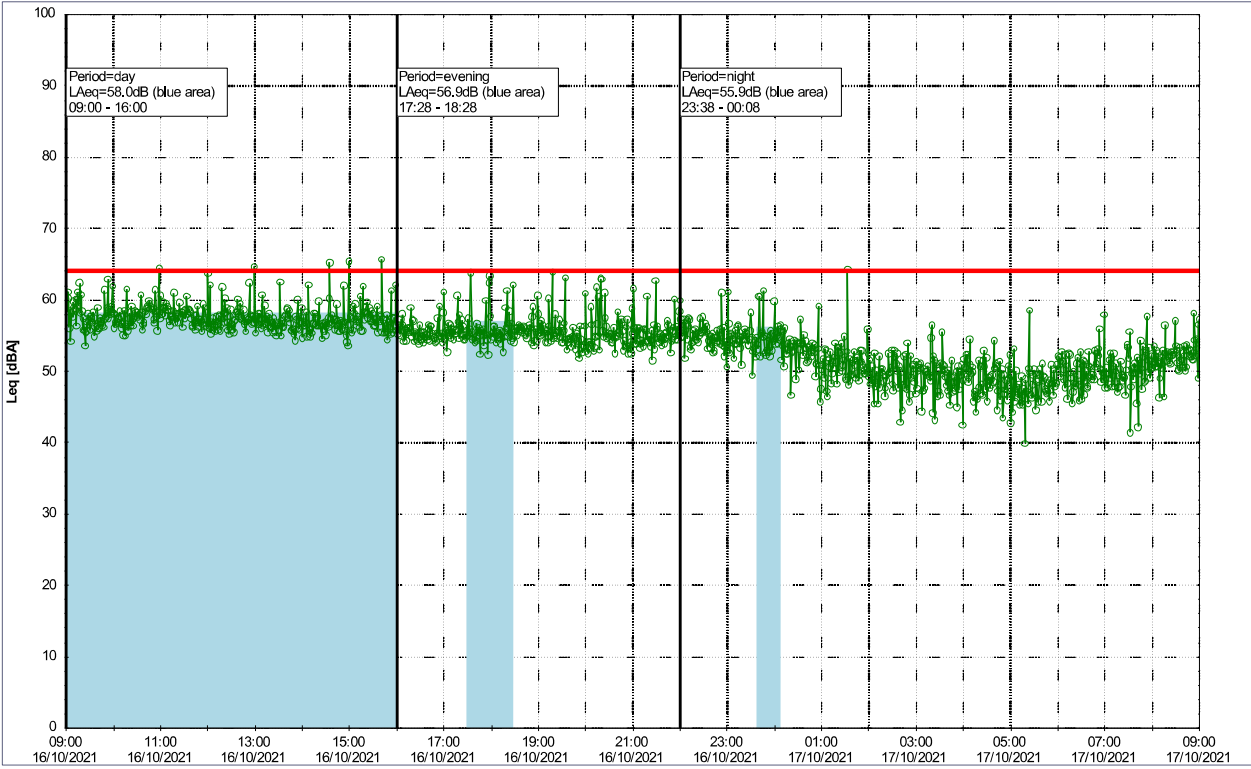

### Noise Time Related Diagram

15/10/2021  
16/10/2021

○○○○ GAB\_NS01

Project: Kronos Sydhavnen  
Construction: Gåsebæk  
Location: N-V

Plan View

### Noise Time Related Diagram

16/10/2021  
17/10/2021

○○○○ GAB\_NS01

Project: Kronos Sydhavnen  
Construction: Gåsebæk  
Location: N-V

Plan View