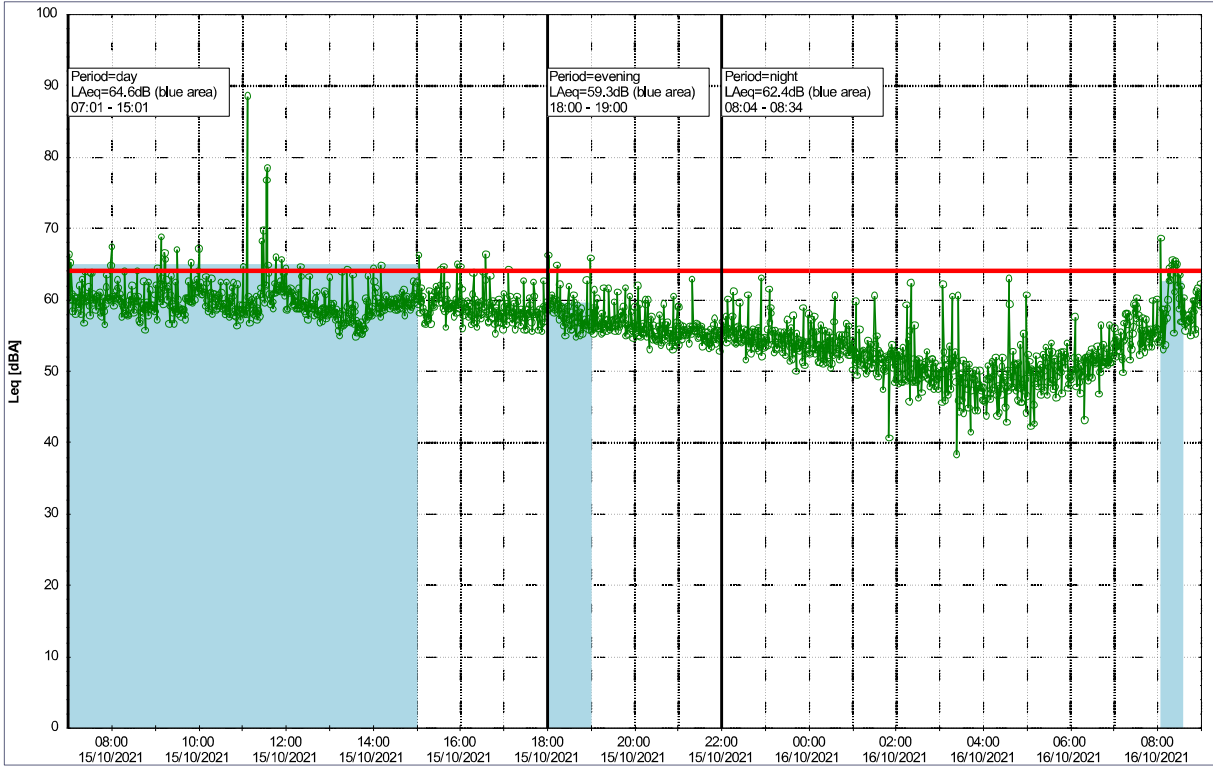

### Noise Time Related Diagram

14/10/2021  
15/10/2021

○○○○ GAB\_NS01

Project: Kronos Sydhavnen  
Construction: Gåsebæk  
Location: N-V

Plan View

### Noise Time Related Diagram

15/10/2021  
16/10/2021

○○○○ GAB\_NS01

Project: Kronos Sydhavnen  
Construction: Gåsebæk  
Location: N-V

Plan View