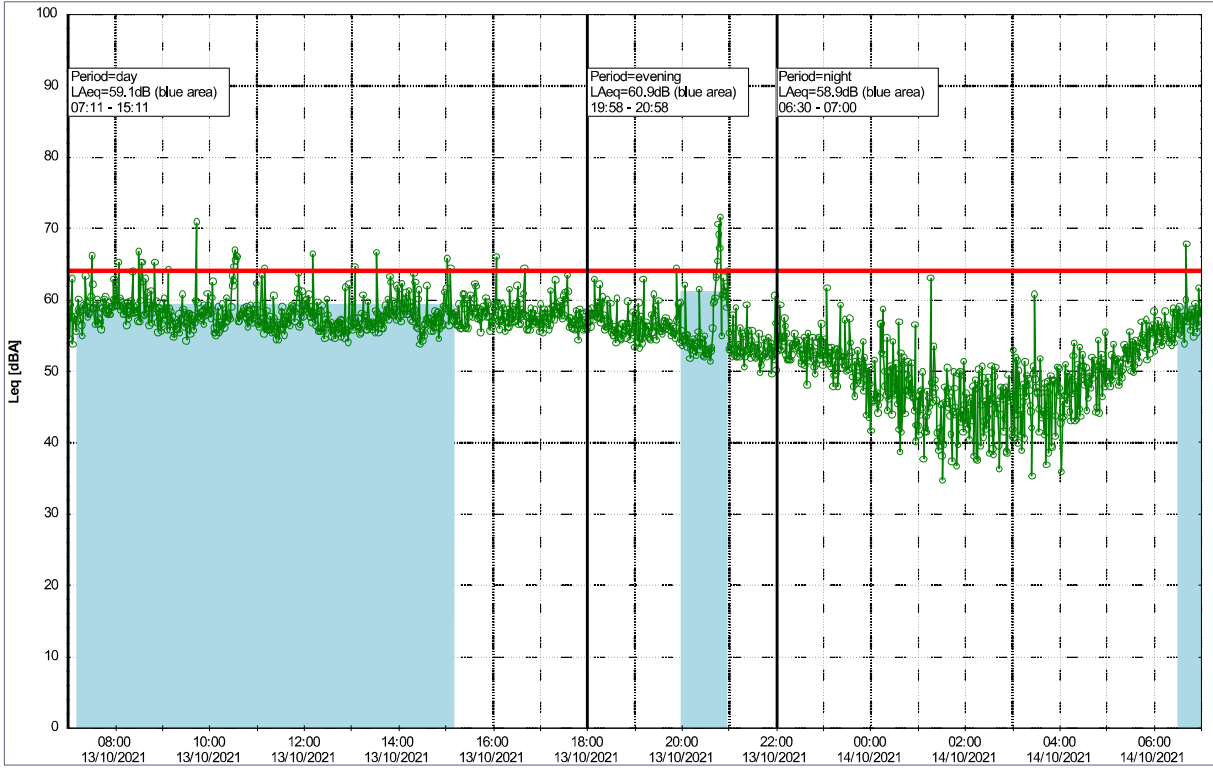

### Noise Time Related Diagram

○○○○ GAB\_NS01

Project: Kronos Sydhavnen  
Construction: Gåsebæk  
Location: N-V

Plan View

Remarks

...

### Noise Time Related Diagram

12/10/2021  
13/10/2021

GAB\_NS01

Project: Kronos Sydhavnen  
Construction: Gåsebæk  
Location: N-V

Plan View

### Noise Time Related Diagram

13/10/2021  
14/10/2021

○○○○ GAB\_NS01

Project: Kronos Sydhavnen  
Construction: Gåsebæk  
Location: N-V

Plan View