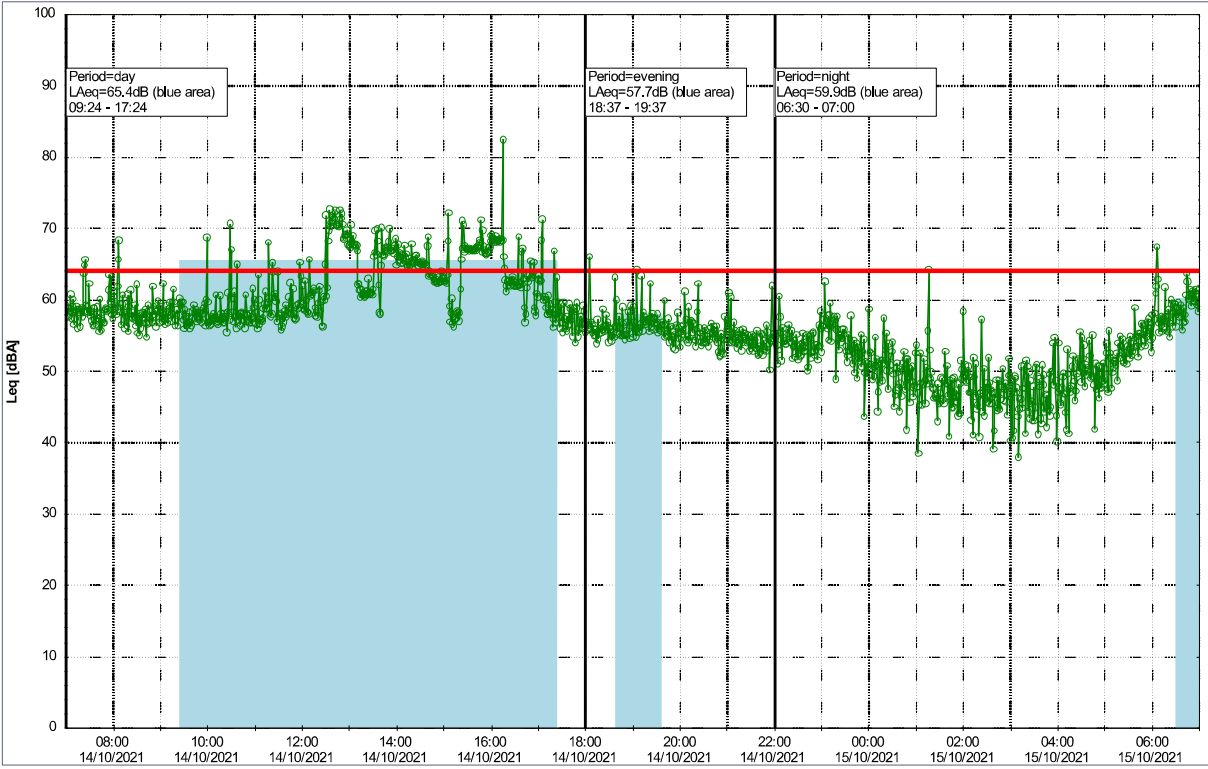

### Noise Time Related Diagram

13/10/2021  
14/10/2021

○○○○ GAB\_NS01

Project: Kronos Sydhavnen  
Construction: Gåsebæk  
Location: N-V

Plan View

### Noise Time Related Diagram

14/10/2021  
15/10/2021

○○○○ GAB\_NS01

Project: Kronos Sydhavnen  
Construction: Gåsebæk  
Location: N-V

Plan View