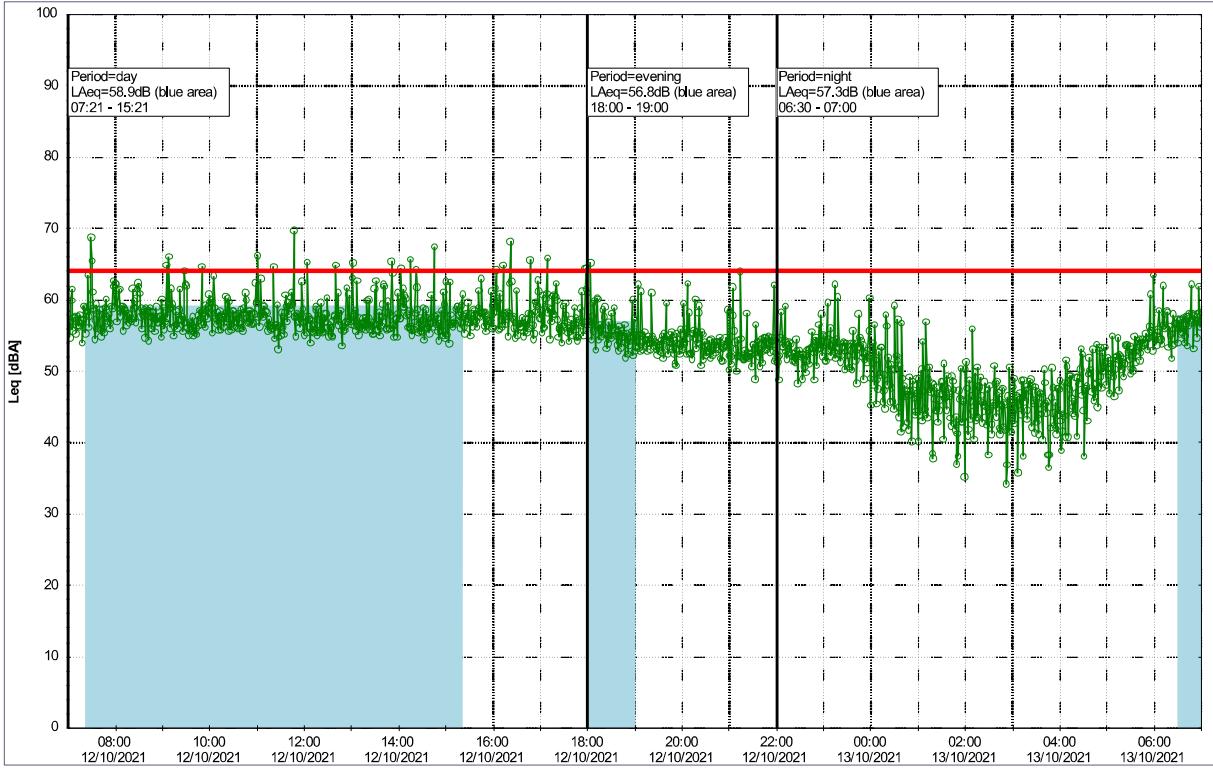

### Noise Time Related Diagram

○○○○ GAB\_NS01

Project: Kronos Sydhavnen  
Construction: Gåsebæk  
Location: N-V

Plan View

Remarks

...

### Noise Time Related Diagram

12/10/2021  
13/10/2021

GAB\_NS01

Project: Kronos Sydhavnen  
Construction: Gåsebæk  
Location: N-V

Plan View