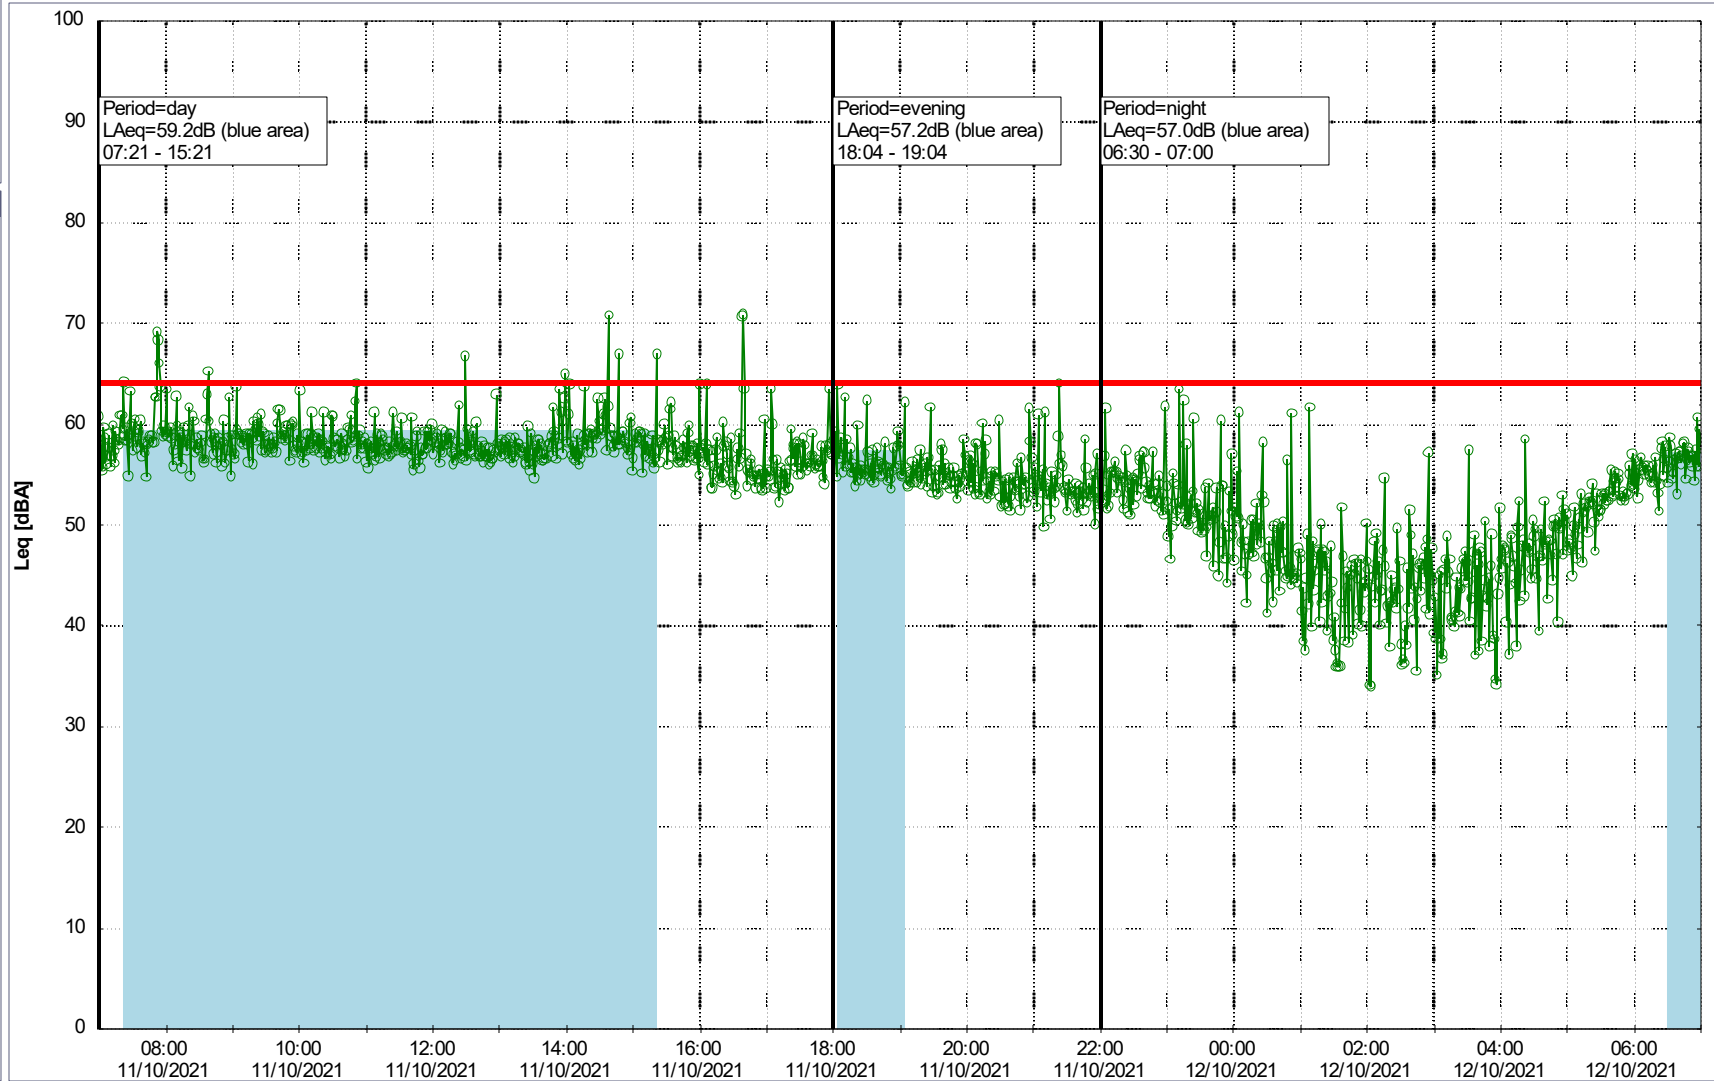

Project: Kronos Sydhavnen  
Construction: Gåsebæk  
Location: N-V

11/10/2021  
12/10/2021

Remarks

...

### Noise Time Related Diagram

○○○○ GAB\_NS01

Project: Kronos Sydhavnen  
Construction: Gåsebæk  
Location: N-V

Plan View

Remarks

...

### Noise Time Related Diagram

12/10/2021  
13/10/2021

GAB\_NS01

Project: Kronos Sydhavnen  
Construction: Gåsebæk  
Location: N-V

Plan View

### Noise Time Related Diagram

13/10/2021  
14/10/2021

○○○○ GAB\_NS01

Project: Kronos Sydhavnen  
Construction: Gåsebæk  
Location: N-V

Plan View